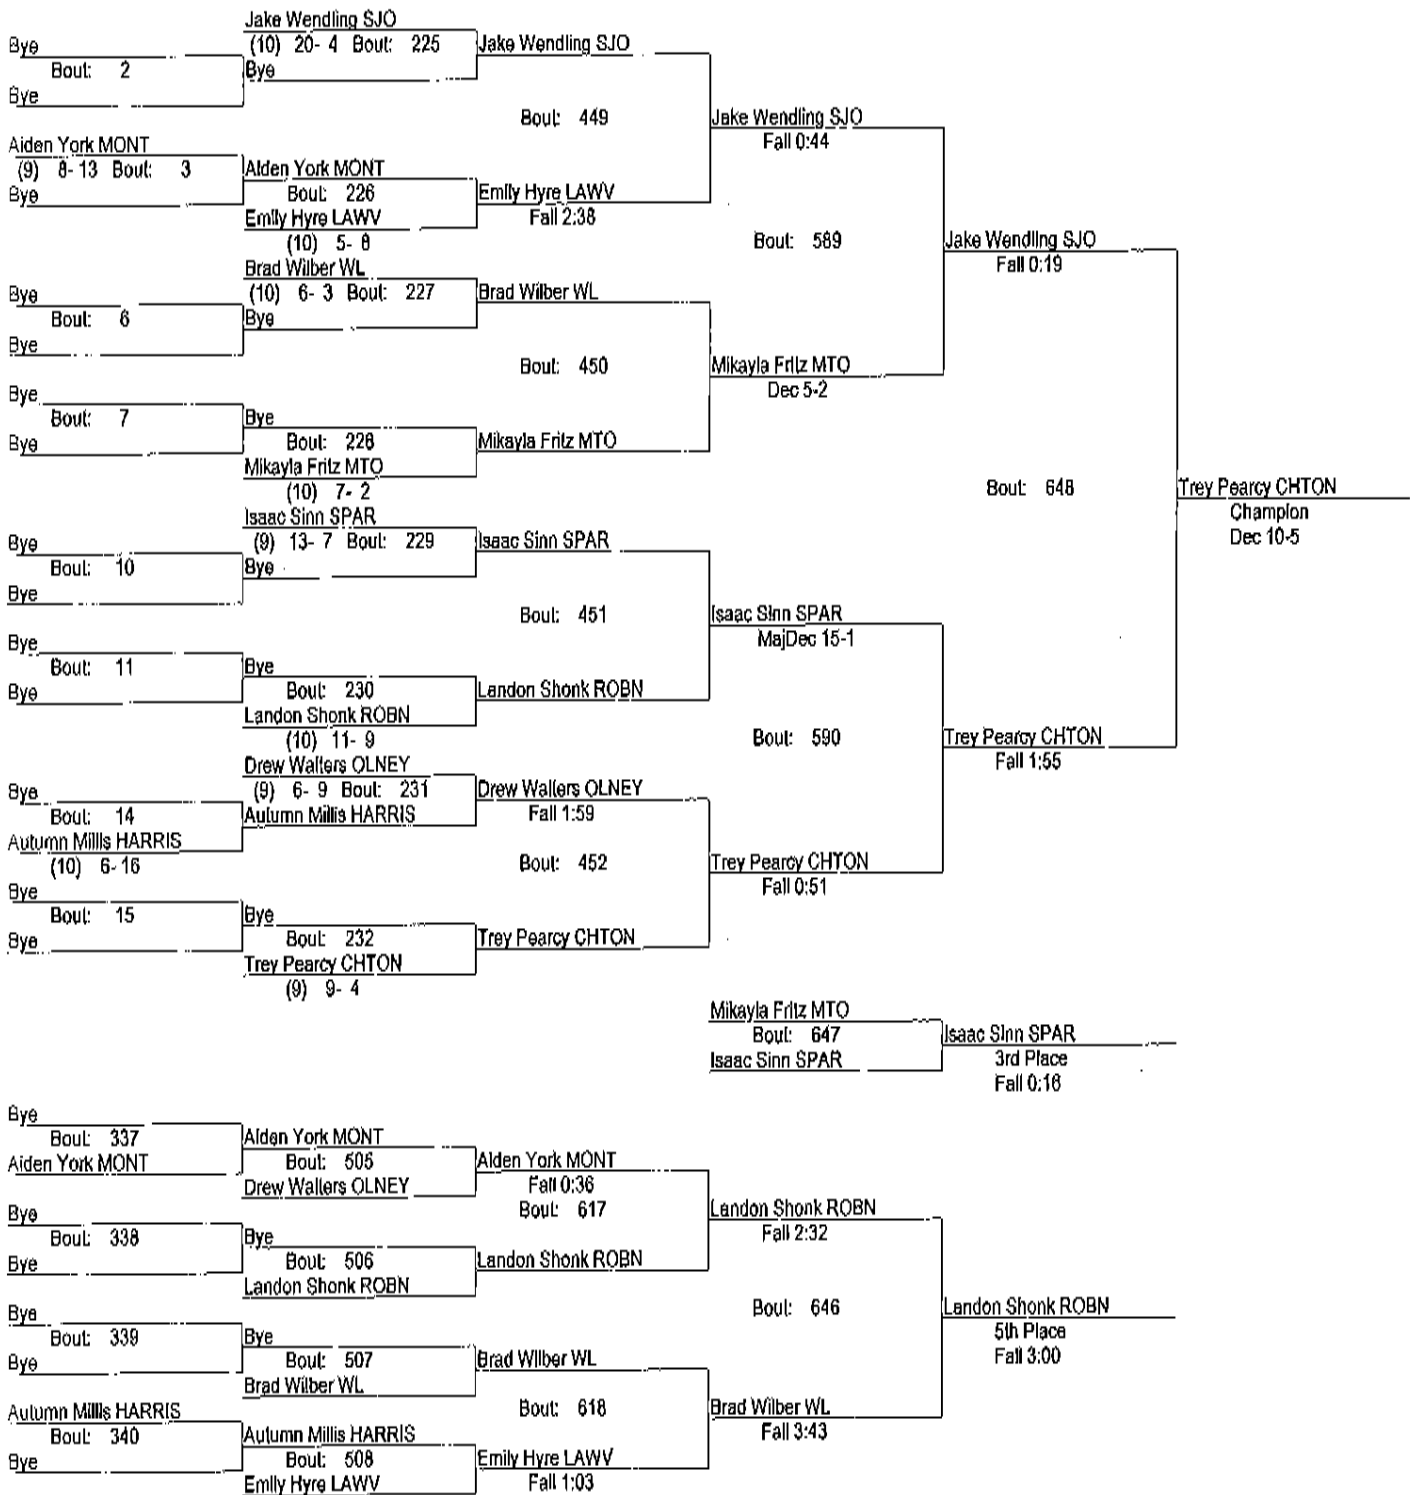

2017 Skull & Crossbones

1/16/2017

Place	Score	Name	1st	2nd	3rd	4th	5th	6th	7th	8th
1	201.00	Olney (Richland County)	2	2	4		2			
2	161.00	Cumberland	2	1	1	2			3	
3	147.00	Harrisburg	2	3			1			
4	135.00	St. Joseph-Ogden	2	1	2			2		
5	124.00	Lawrenceville			3	1	2			
6	103.50	(Filhian) Oakwood	1	1	1	1		1		
7	93.50	Monticello			2			3		
8	93.00	Sparta	1		1		2	1	1	
9	91.00	Charleston	2	1		1				
10	86.50	Shelbyville			1	1	1	2	1	
11	84.00	Mt. Olive	2			2				
12	77.00	Carlyle			2	1	2			
13	75.00	Robnson				2	1	1		
14	55.00	Hillsboro		1		1	1			
15	24.00	Warrensburg-Latham					1	1		
16	23.50	Effingham				1				
17	16.00	Cumberland JV						1		
	16.00	Edwardsville (Metro-East Lutheran)				1				

* Team has non-scoring wrestler

2017 Skull & Crossbones

1/16/2017

106