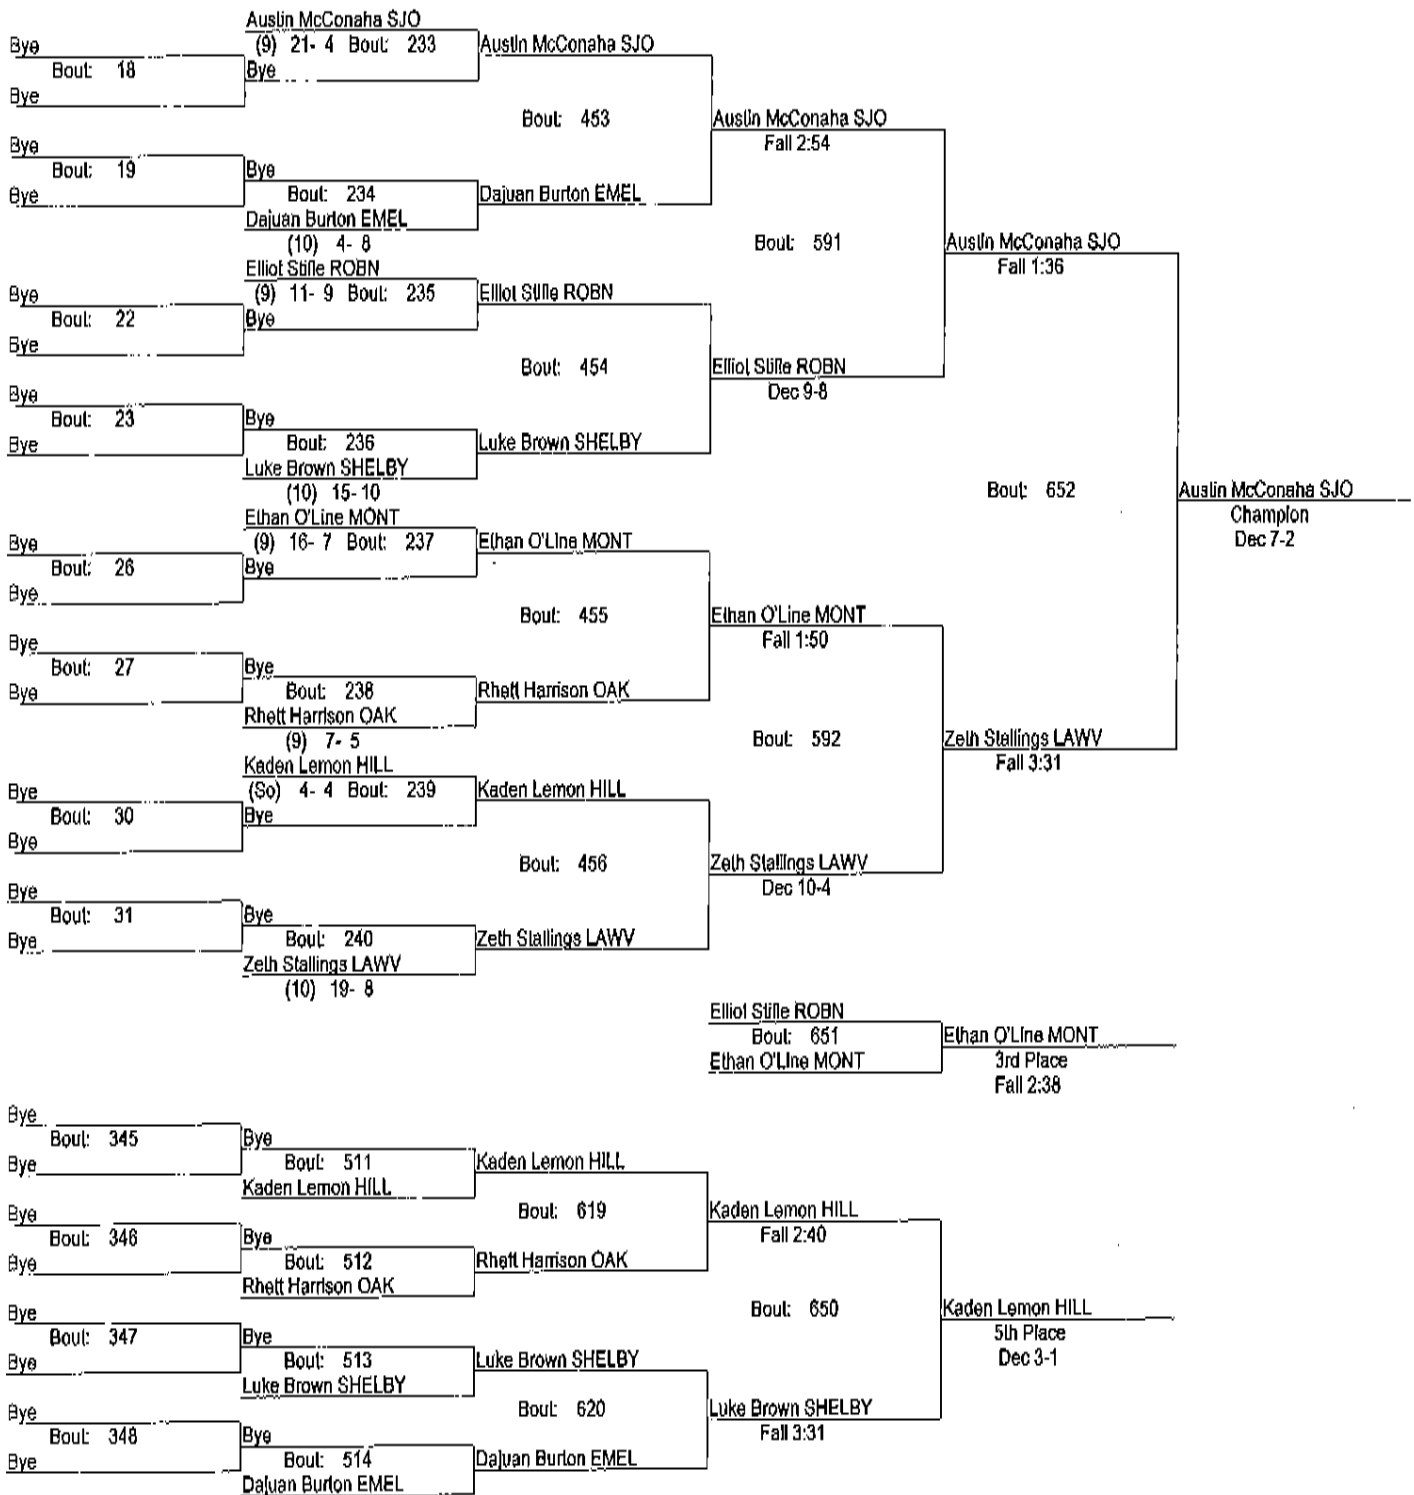

2017 Skull & Crossbones

1/16/2017

Place	Score	Name	1st	2nd	3rd	4th	5th	6th	7th	8th
1	201.00	Olney (Richland County)	2	2	4		2			
2	161.00	Cumberland	2	1	1	2			3	
3	147.00	Harrisburg	2	3			1			
4	135.00	St. Joseph-Ogden	2	1	2			2		
5	124.00	Lawrenceville			3	1	2			
6	103.50	(Filhian) Oakwood	1	1	1	1		1		
7	93.50	Monticello			2			3		
8	93.00	Sparta	1		1		2	1	1	
9	91.00	Charleston	2	1		1				
10	86.50	Shelbyville			1	1	1	2	1	
11	84.00	Mt. Olive	2			2				
12	77.00	Carlyle			2	1	2			
13	75.00	Robnson				2	1	1		
14	55.00	Hillsboro		1		1	1			
15	24.00	Warrensburg-Latham					1	1		
16	23.50	Effingham				1				
17	16.00	Cumberland JV						1		
	16.00	Edwardsville (Metro-East Lutheran)				1				

* Team has non-scoring wrestler

2017 Skull & Crossbones

1/16/2017

106

2017 Skull & Crossbones

1/16/2017

113

2017 Skull & Crossbones

1/16/2017

120

2017 Skull & Crossbones

1/16/2017

126

2017 Skull & Crossbones

1/16/2017

138