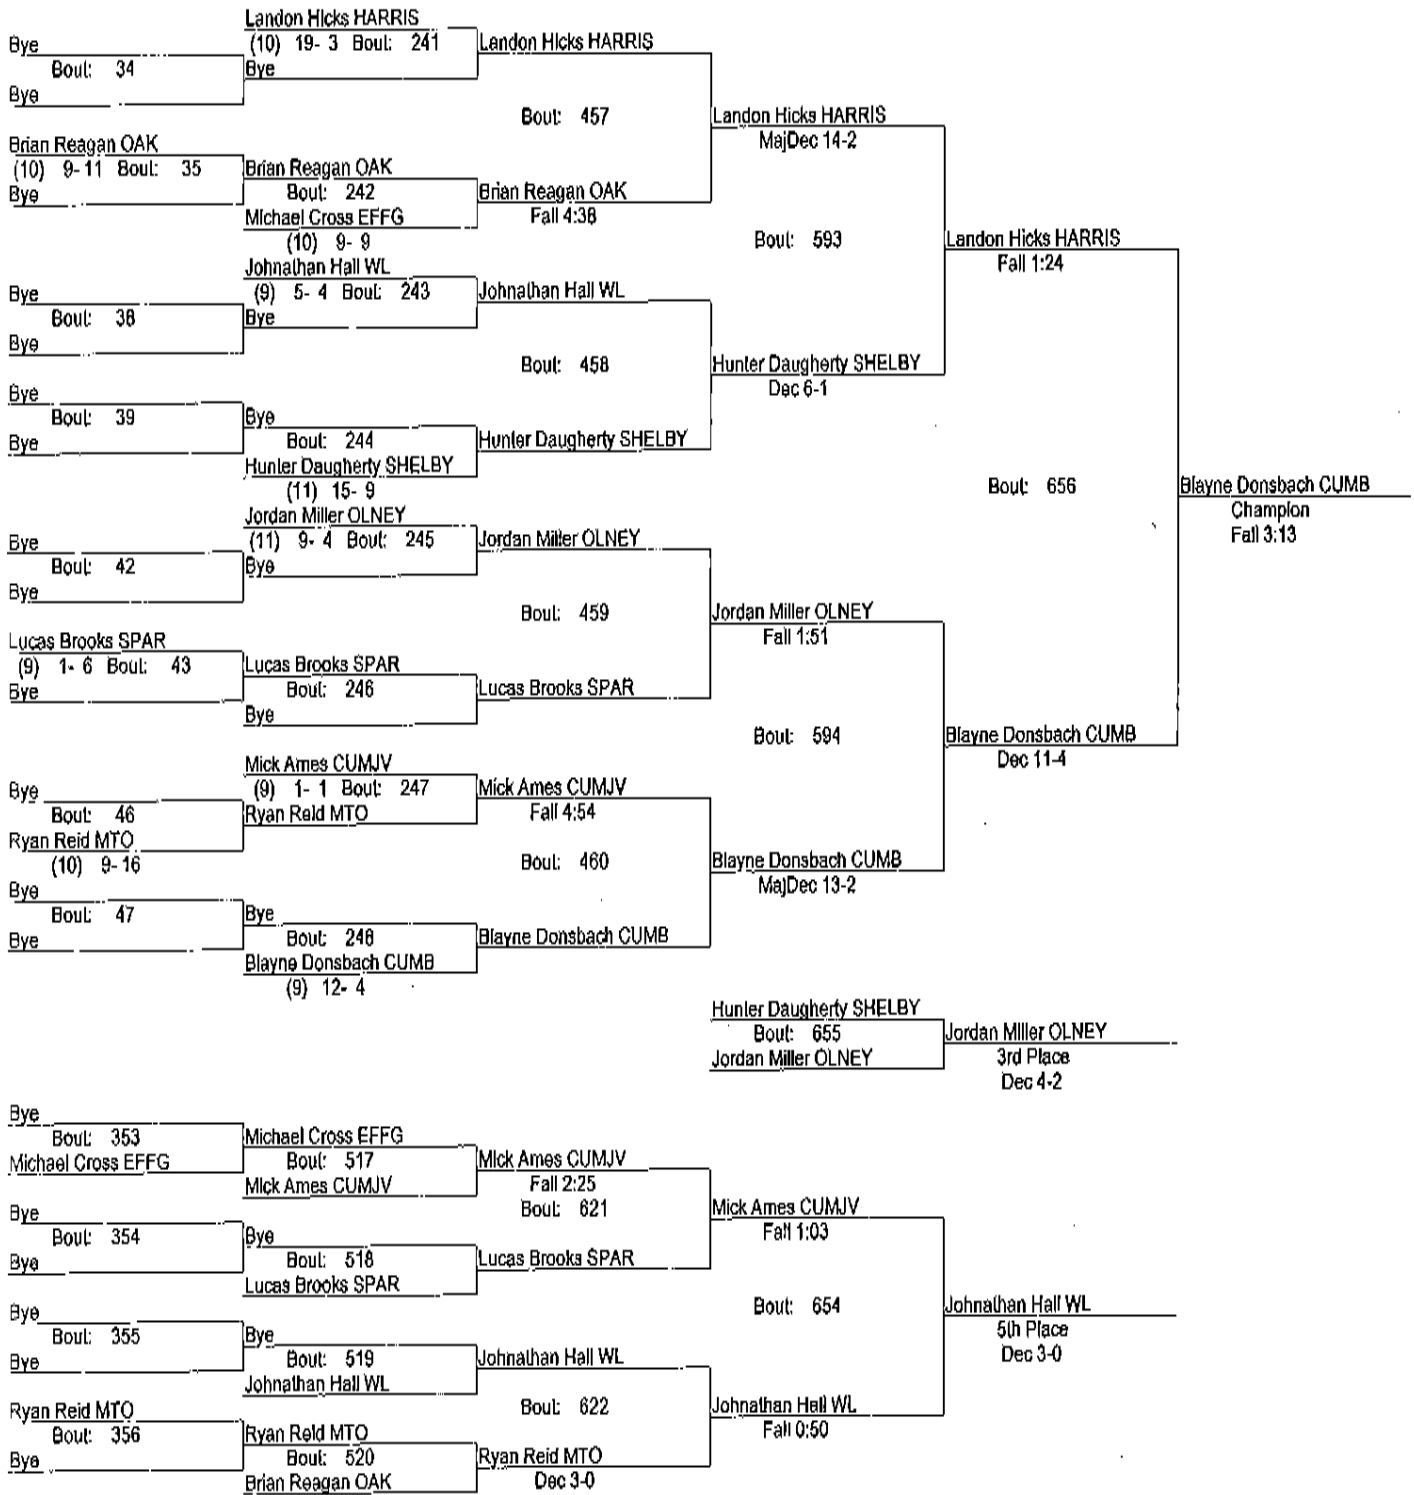

2017 Skull & Crossbones

1/16/2017

Place	Score	Name	1st	2nd	3rd	4th	5th	6th	7th	8th
1	201.00	Olney (Richland County)	2	2	4		2			
2	161.00	Cumberland	2	1	1	2			3	
3	147.00	Harrisburg	2	3			1			
4	135.00	St. Joseph-Ogden	2	1	2			2		
5	124.00	Lawrenceville			3	1	2			
6	103.50	(Filhian) Oakwood	1	1	1	1		1		
7	93.50	Monticello			2			3		
8	93.00	Sparta	1		1		2	1	1	
9	91.00	Charleston	2	1		1				
10	86.50	Shelbyville			1	1	1	2	1	
11	84.00	Mt. Olive	2			2				
12	77.00	Carlyle			2	1	2			
13	75.00	Robnson				2	1	1		
14	55.00	Hillsboro		1		1	1			
15	24.00	Warrensburg-Latham					1	1		
16	23.50	Effingham				1				
17	16.00	Cumberland JV						1		
	16.00	Edwardsville (Metro-East Lutheran)				1				

* Team has non-scoring wrestler

2017 Skull & Crossbones

1/16/2017

106

2017 Skull & Crossbones

1/16/2017

113

2017 Skull & Crossbones

1/16/2017

120

2017 Skull & Crossbones

1/16/2017

126

2017 Skull & Crossbones

1/16/2017

138