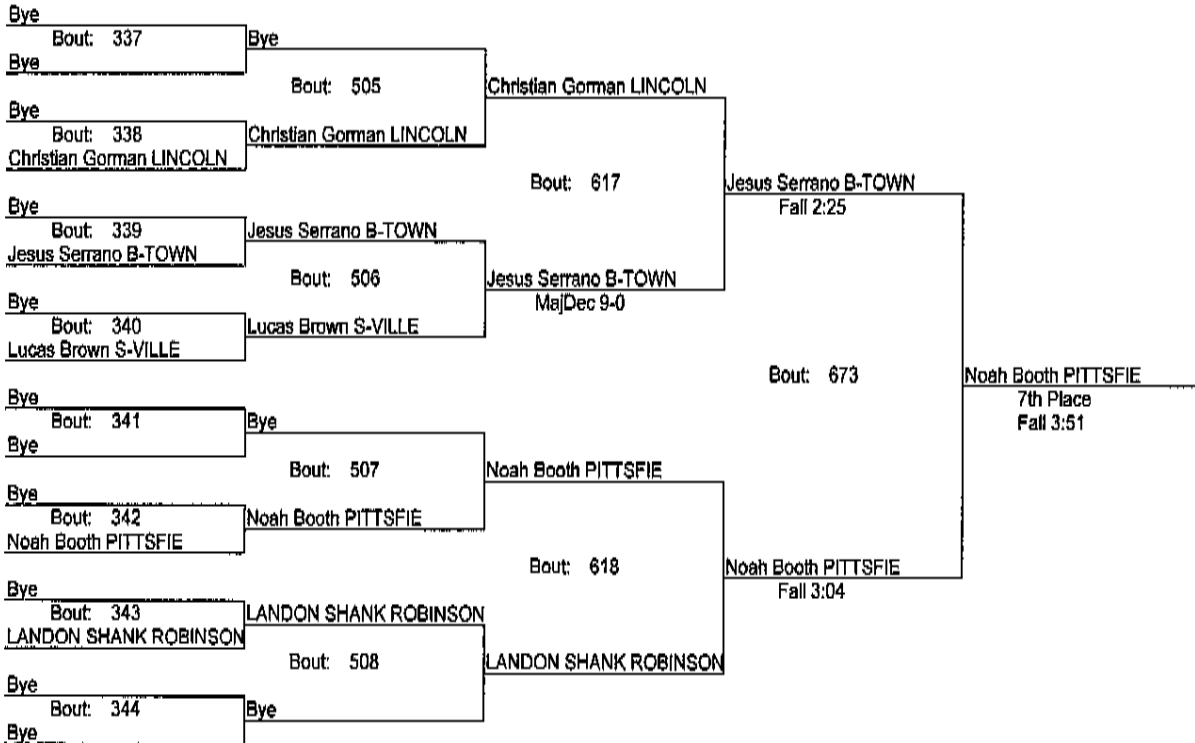

* Team has non-scoring wrestler

Rex Avery PORTA INVITE

12/12/15

106

Rex Avery PORTA INVITE

12/12/15

106

(10) 6- 2