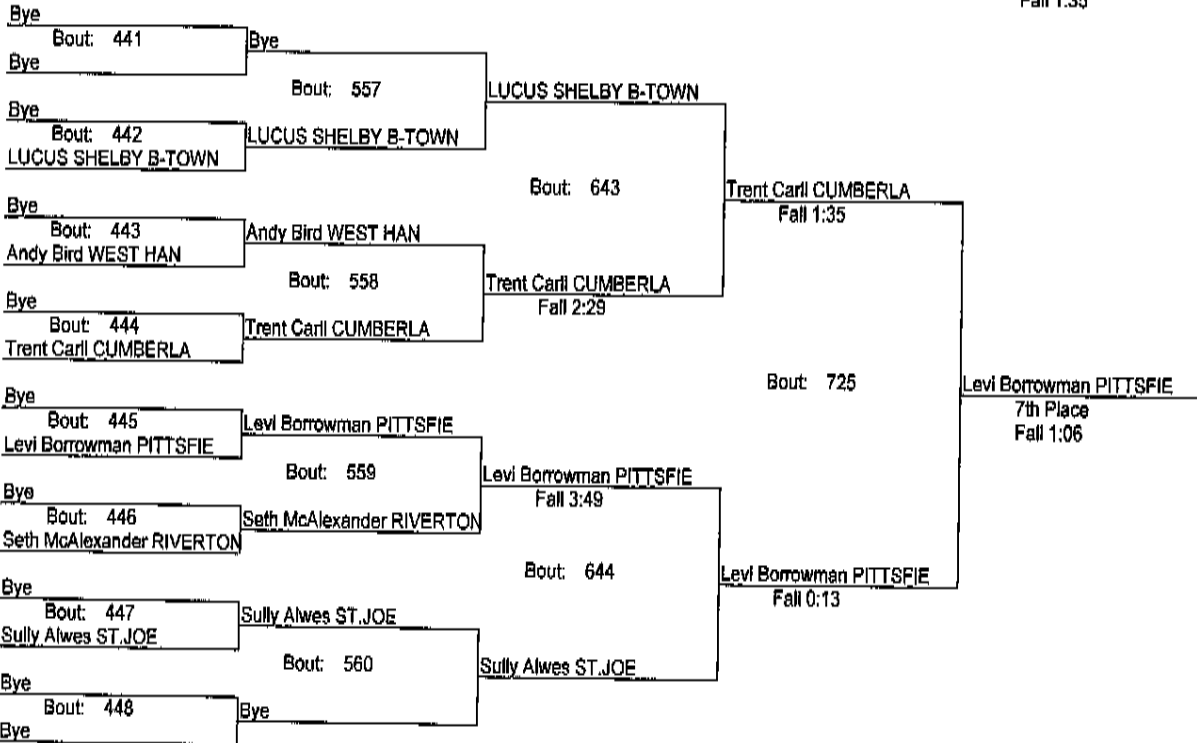

Rex Avery PORTA INVITE

12/12/15

220

(11) 6- 1

- Place Winners -

1st Wesley Kibler ST.JOE (12) 9- 0
 2nd WILL HEIKES PORTA (10) 5- 2
 3rd Tyler Grimmsley PITTSFIE (12) 4- 1
 4th Tyler Graham AUBURN (11) 7- 7

- Place Winners -

5th DALTON CLAGUE KEWANEE (1) 8- 4
 6th David Celania WEST HAN (1) 7- 4
 7th Connor Anderson MONMOUTH 1- 6
 8th ZACH LIDDLE ROBINSON 1- 3

Rex Avery PORTA INVITE

12/12/15

285

Rex Avery PORTA INVITE

12/12/15

285

(11) 0-0

- Place Winners -

1st Zach Heren AUBURN	(12) 12- 1
2nd Daniel Card CARLINVI	(10) 9- 1
3rd SETH GLEASON LINCOLN	(12) 3- 1
4th ALEC PADILLA KEWANEE	(12) 9- 5

- Place Winners -

5th Kyle Connolly NEW BERL	() 2- 2
6th TAREN WILLIAMSON ROBINSON	() 3- 6
7th Levi Borrowman PITTSFIE	() 5- 3
8th Trent Carl CUMBERLA	() 4- 4