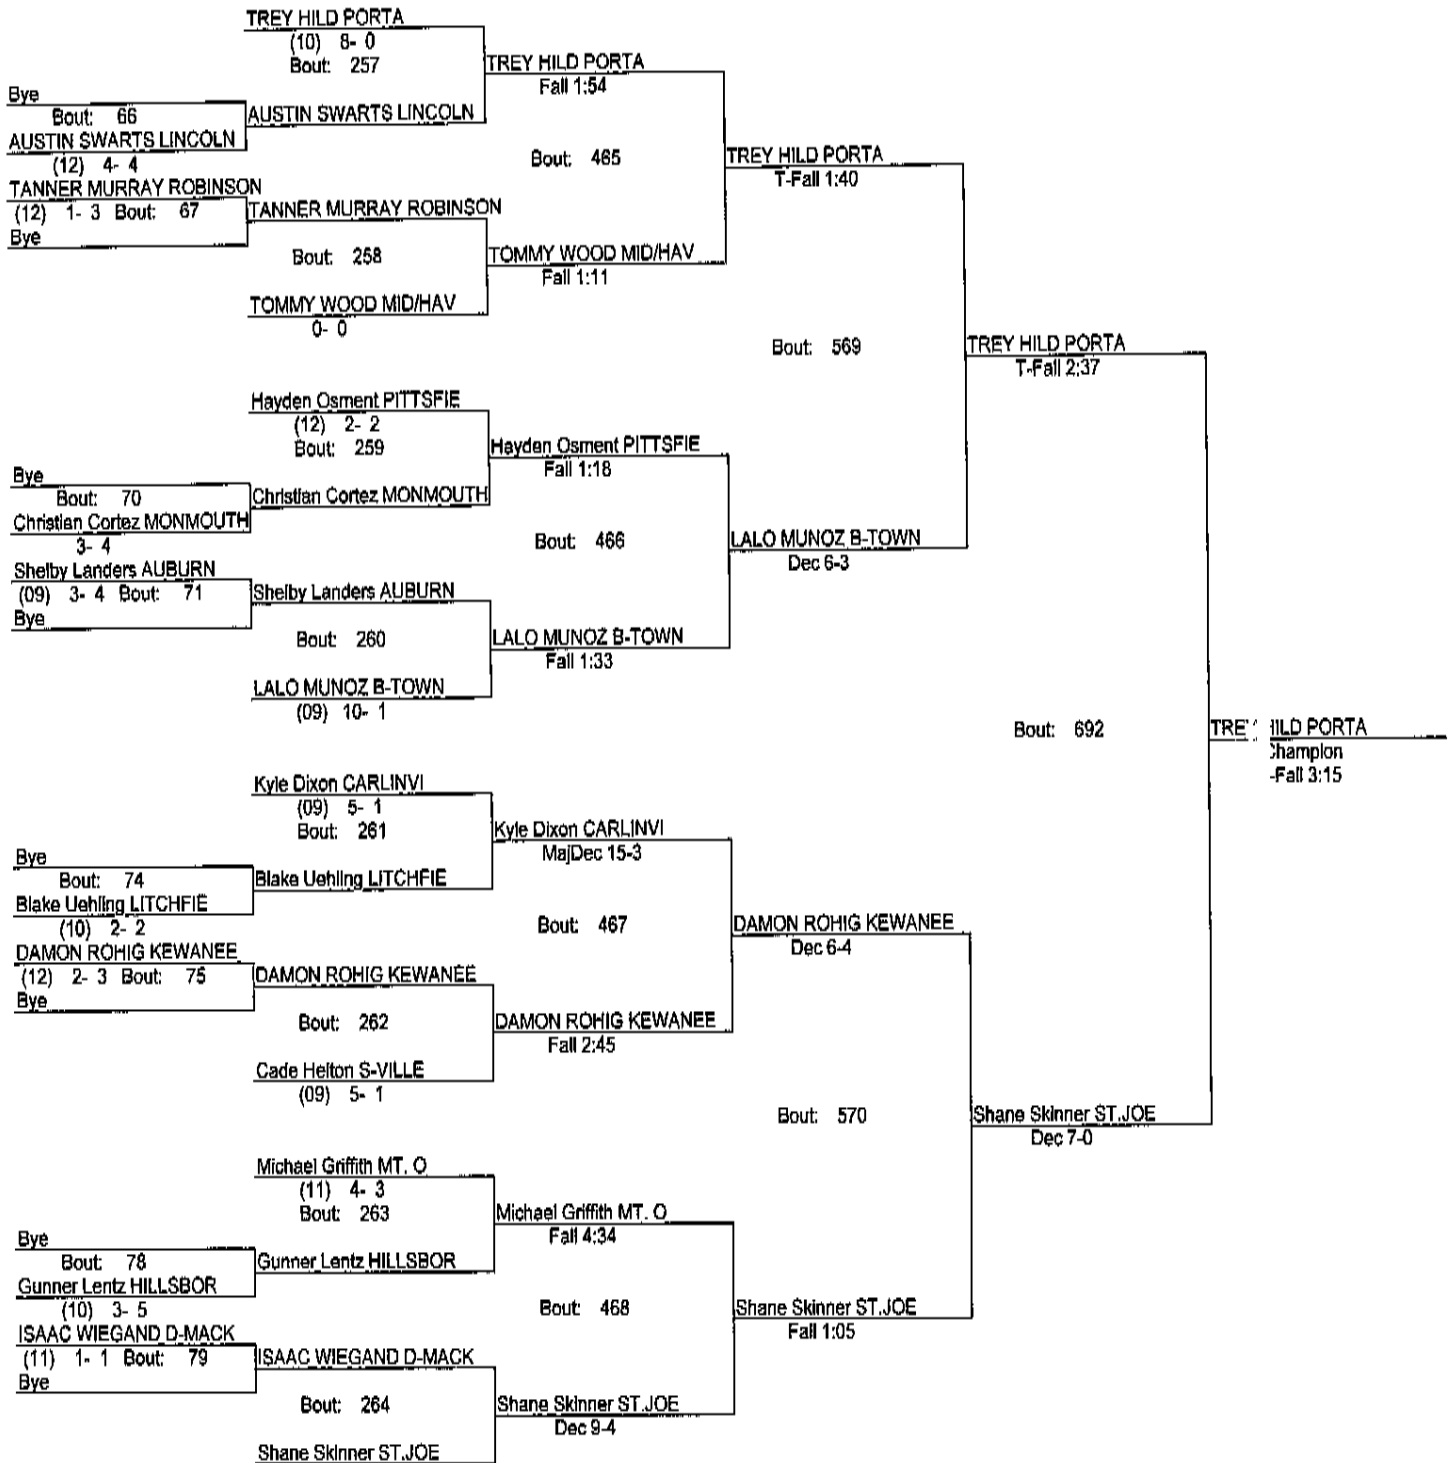

Rex Avery PORTA INVITE

12/12/15

132