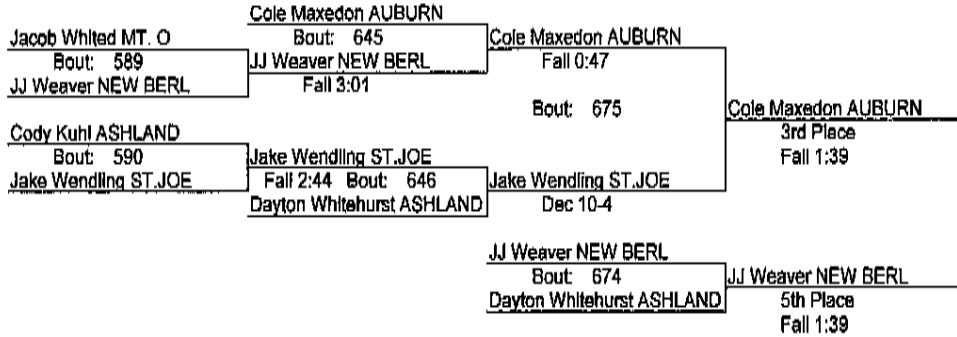

- Place Winners -

- 1st Bailey Powell LITCHFIE (10) 9- 2
- 2nd Joe Burnis PORTA (10) 10- 2
- 3rd Cole Maxedon AUBURN (09) 10- 3
- 4th Jake Wendling ST.JOE (09) 6- 5

- Place Winners -

- 5th JJ Weaver NEW BERL () 3- 2
- 6th Dayton Whitehurst ASHLAND () 2- 3
- 7th Noah Booth PITTSFIE () 4- 3
- 8th Jesus Serrano B-TOWN () 8- 6