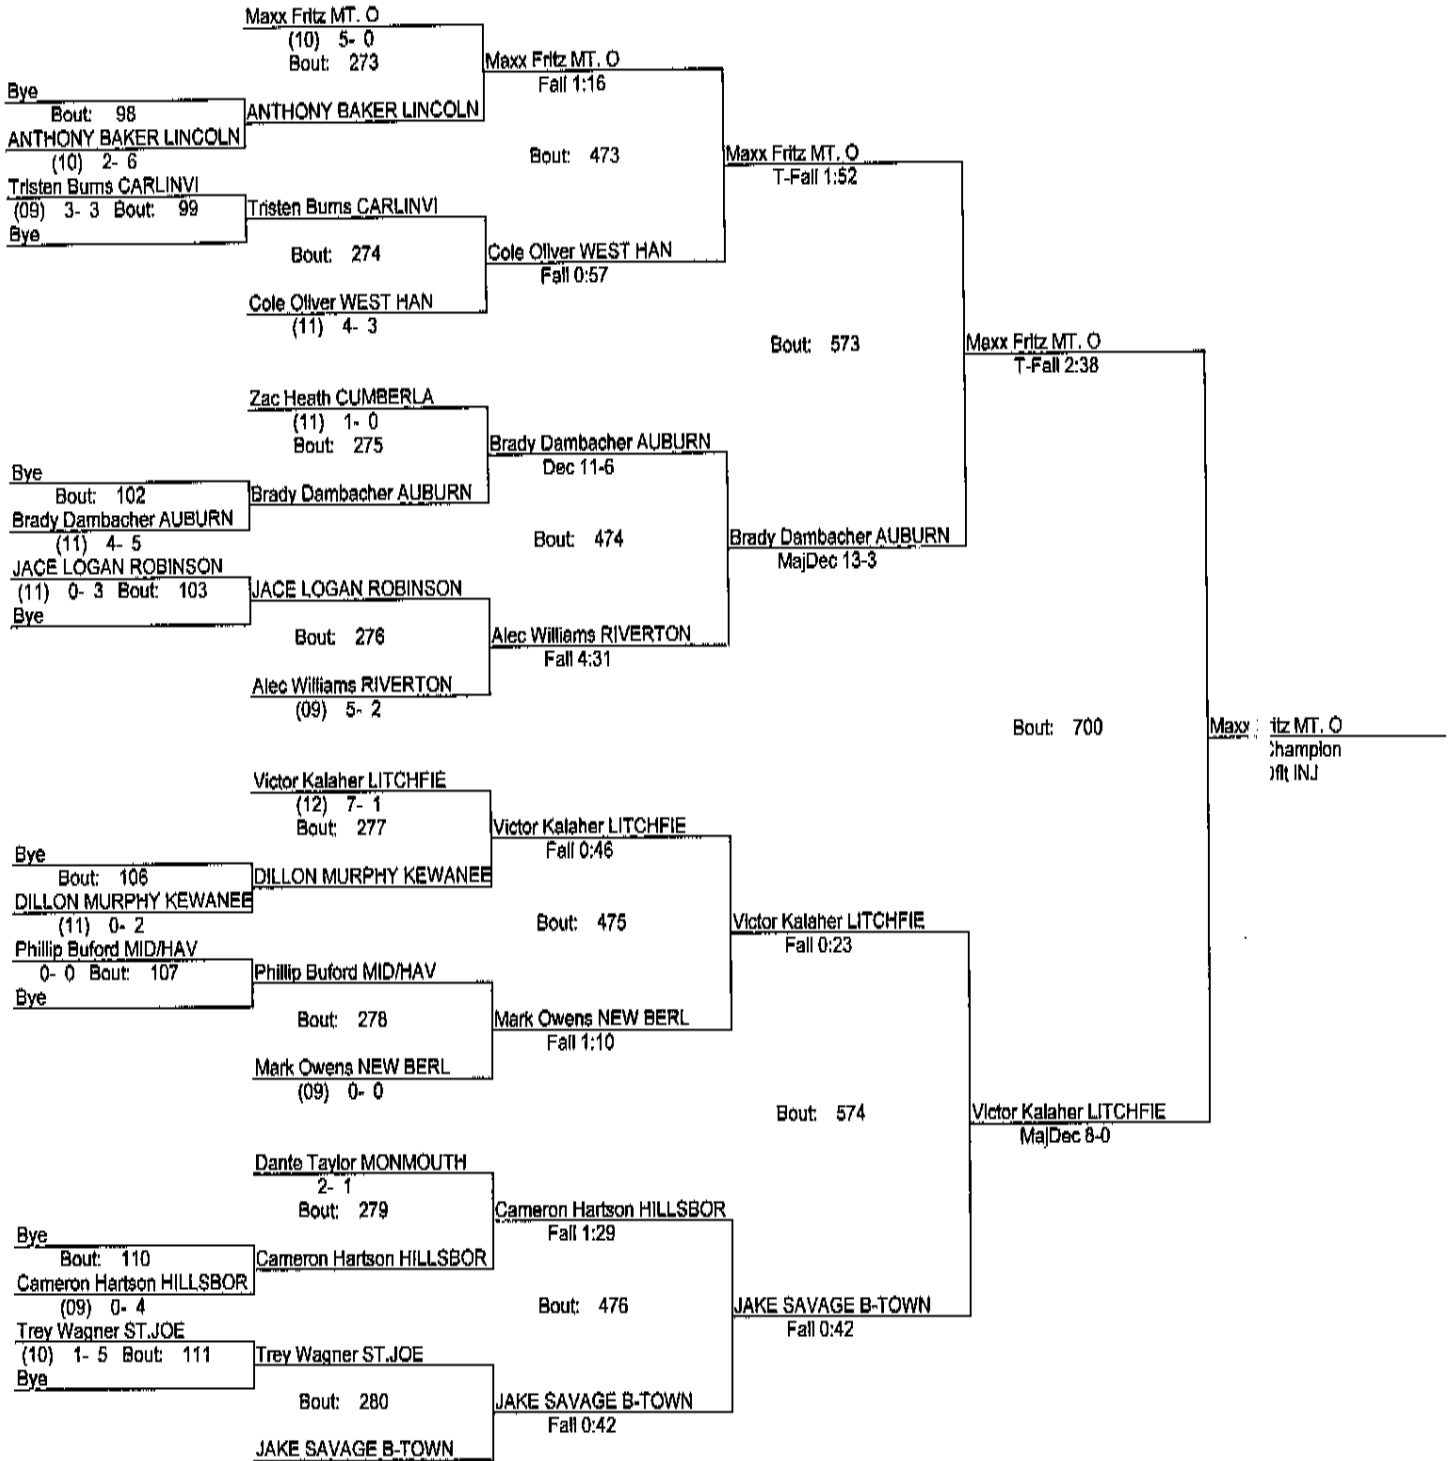

Rex Avery PORTA INVITE

12/12/15

145