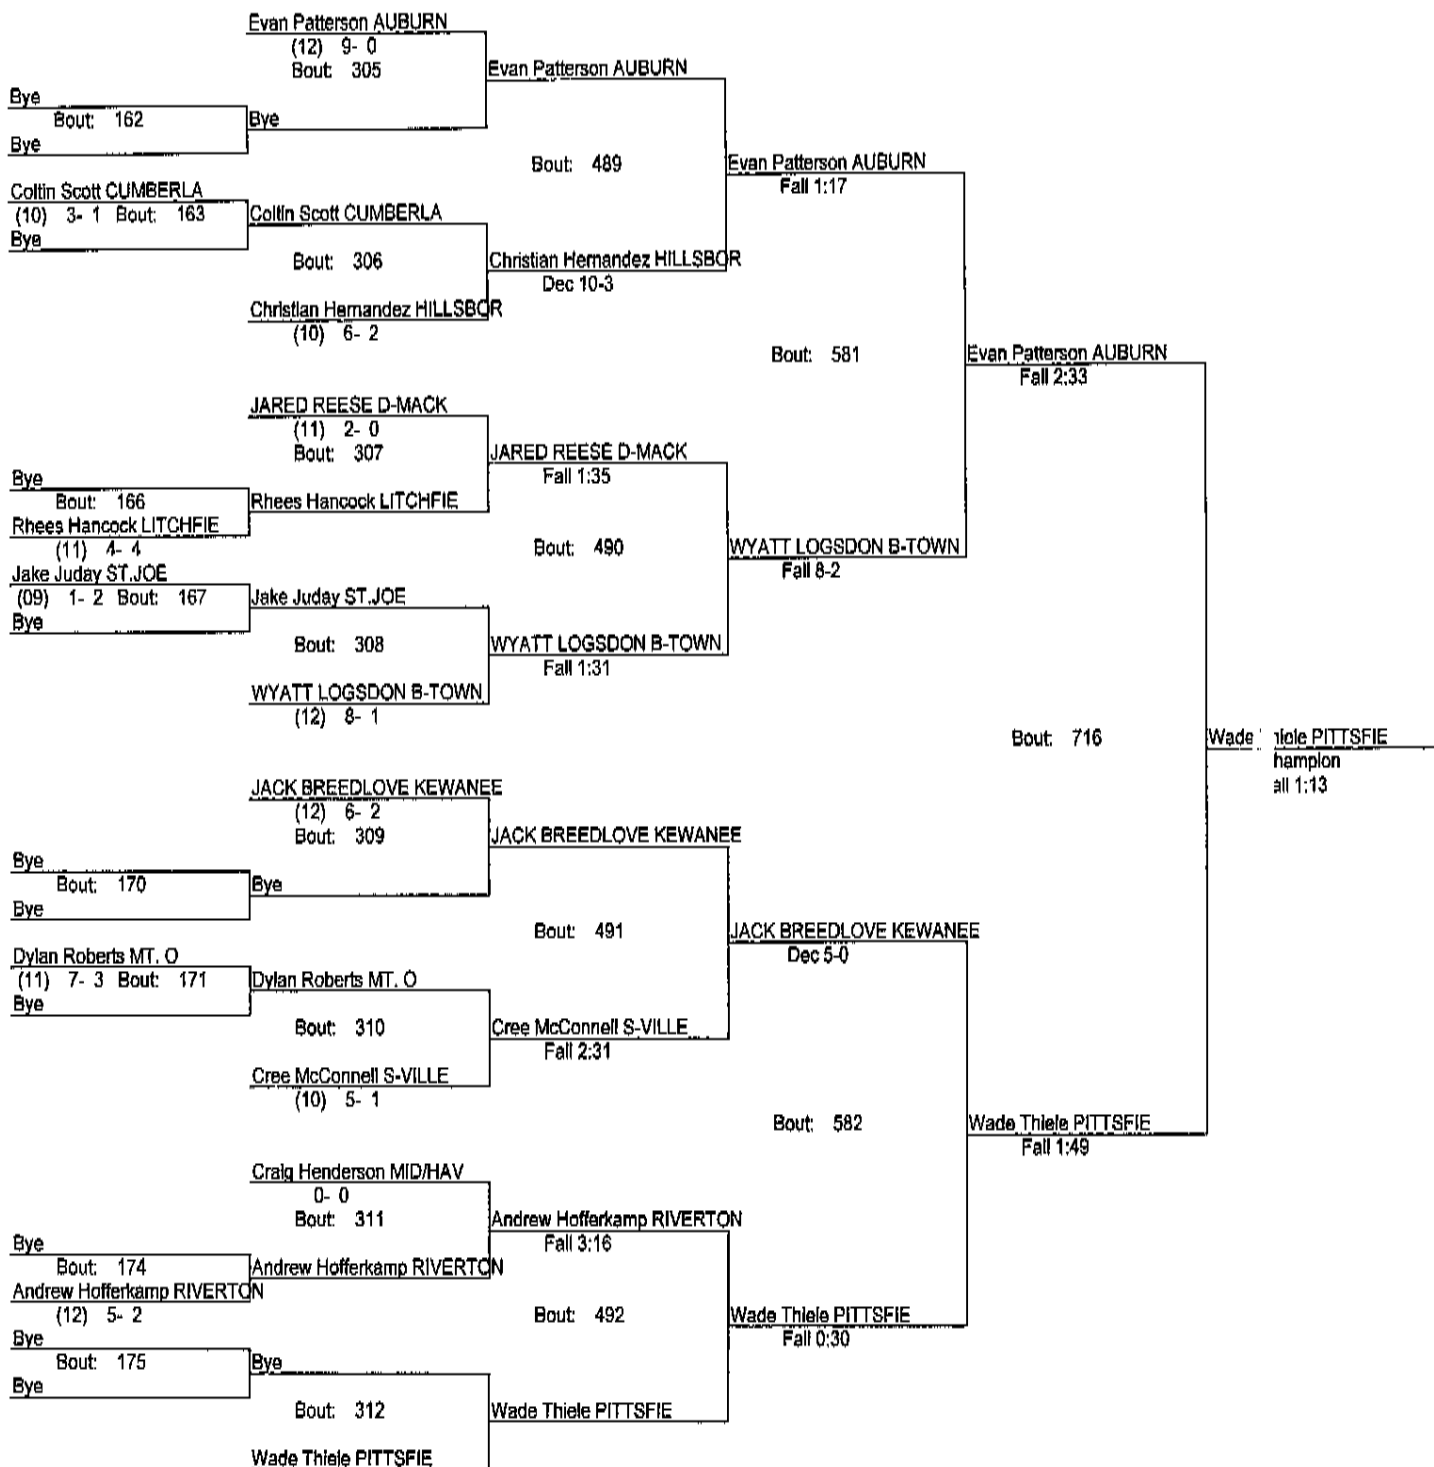

Rex Avery PORTA INVITE

12/12/15

182