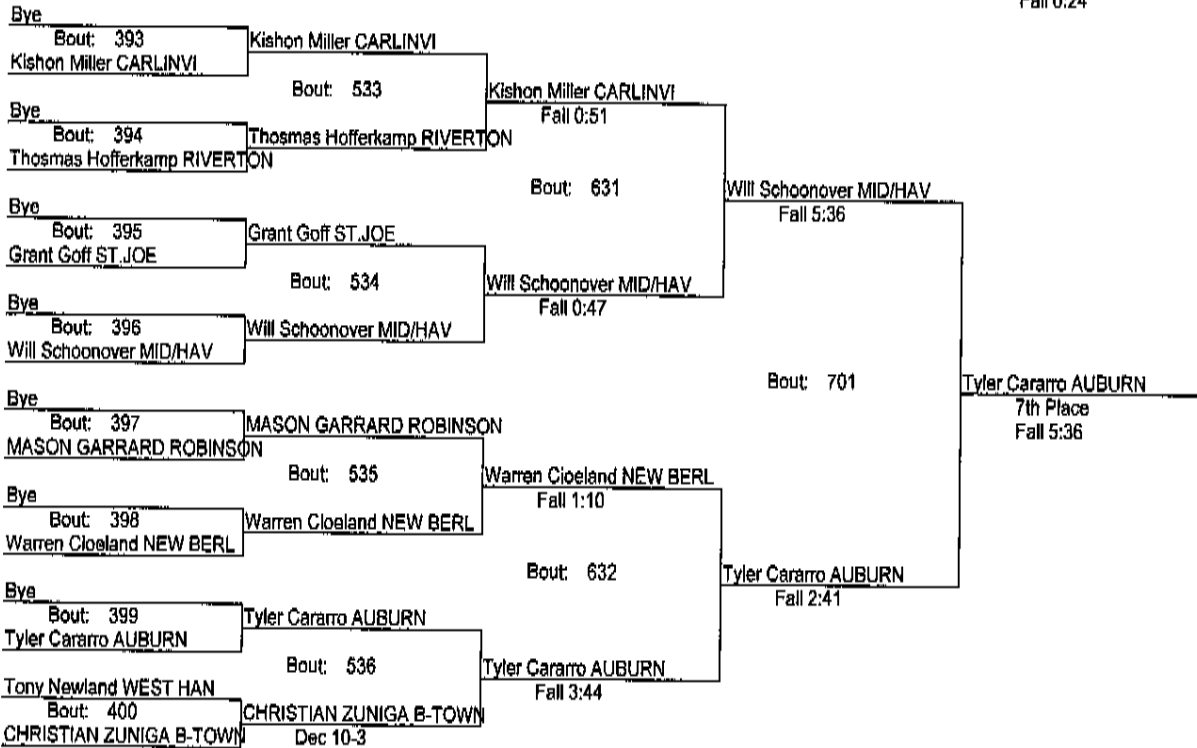

Rex Avery PORTA INVITE

12/12/15

152

Rex Avery PORTA INVITE

12/12/15

152

(12) 0-0

- Place Winners -