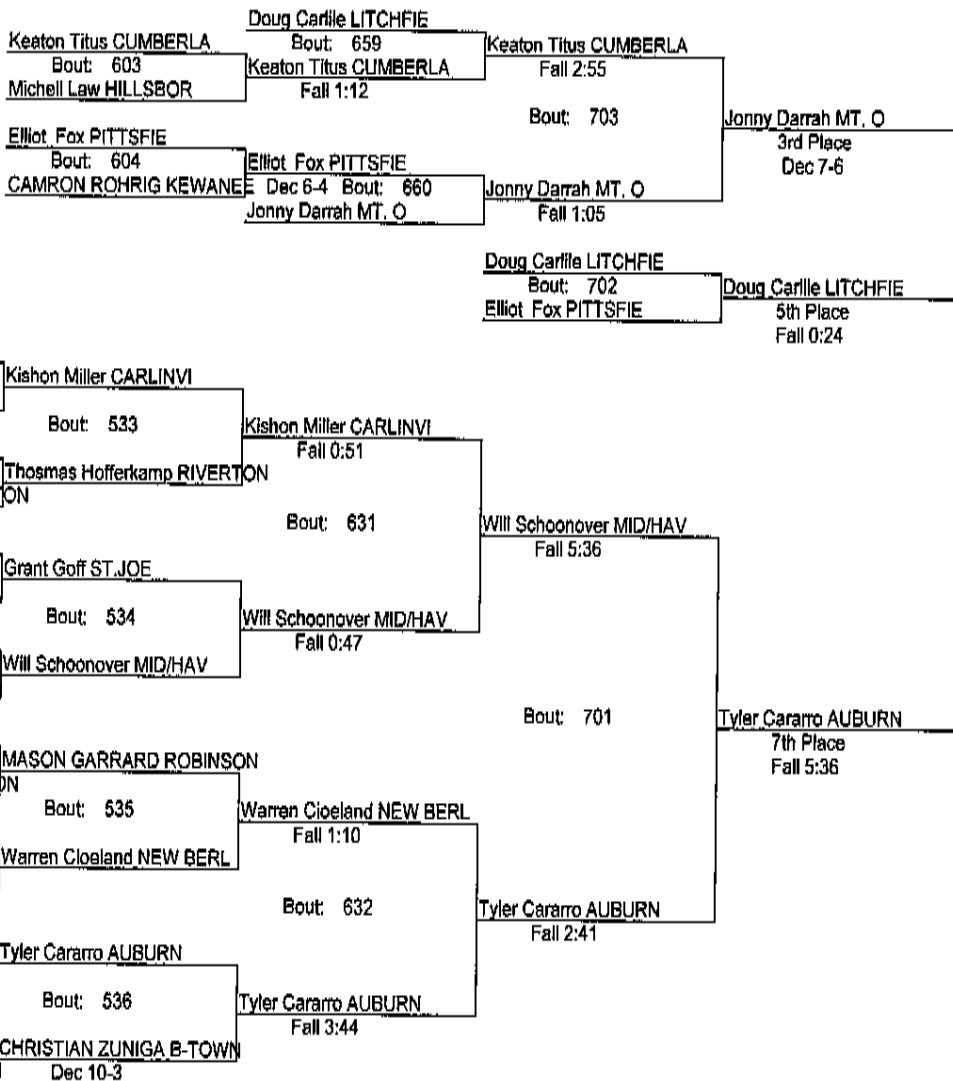

Rex Avery PORTA INVITE

12/12/15

152

(12) 0-0

- Place Winners -

1st Garrett Brachbill S-VILLE (12) 10- 0
2nd GRIFFIN WILLIS PORTA (12) 3- 1
3rd Jonny Darrah MT. O (10) 12- 3
4th Keaton Titus CUMBERLA (11) 6- 3

- Place Winners -

5th Doug Carlile LITCHFIE ( ) 10- 3
6th Elliot Fox PITTSFIE ( ) 4- 3
7th Tyler Cararro AUBURN ( ) 5- 1
8th Will Schoonover MID/HAV ( ) 2- 2