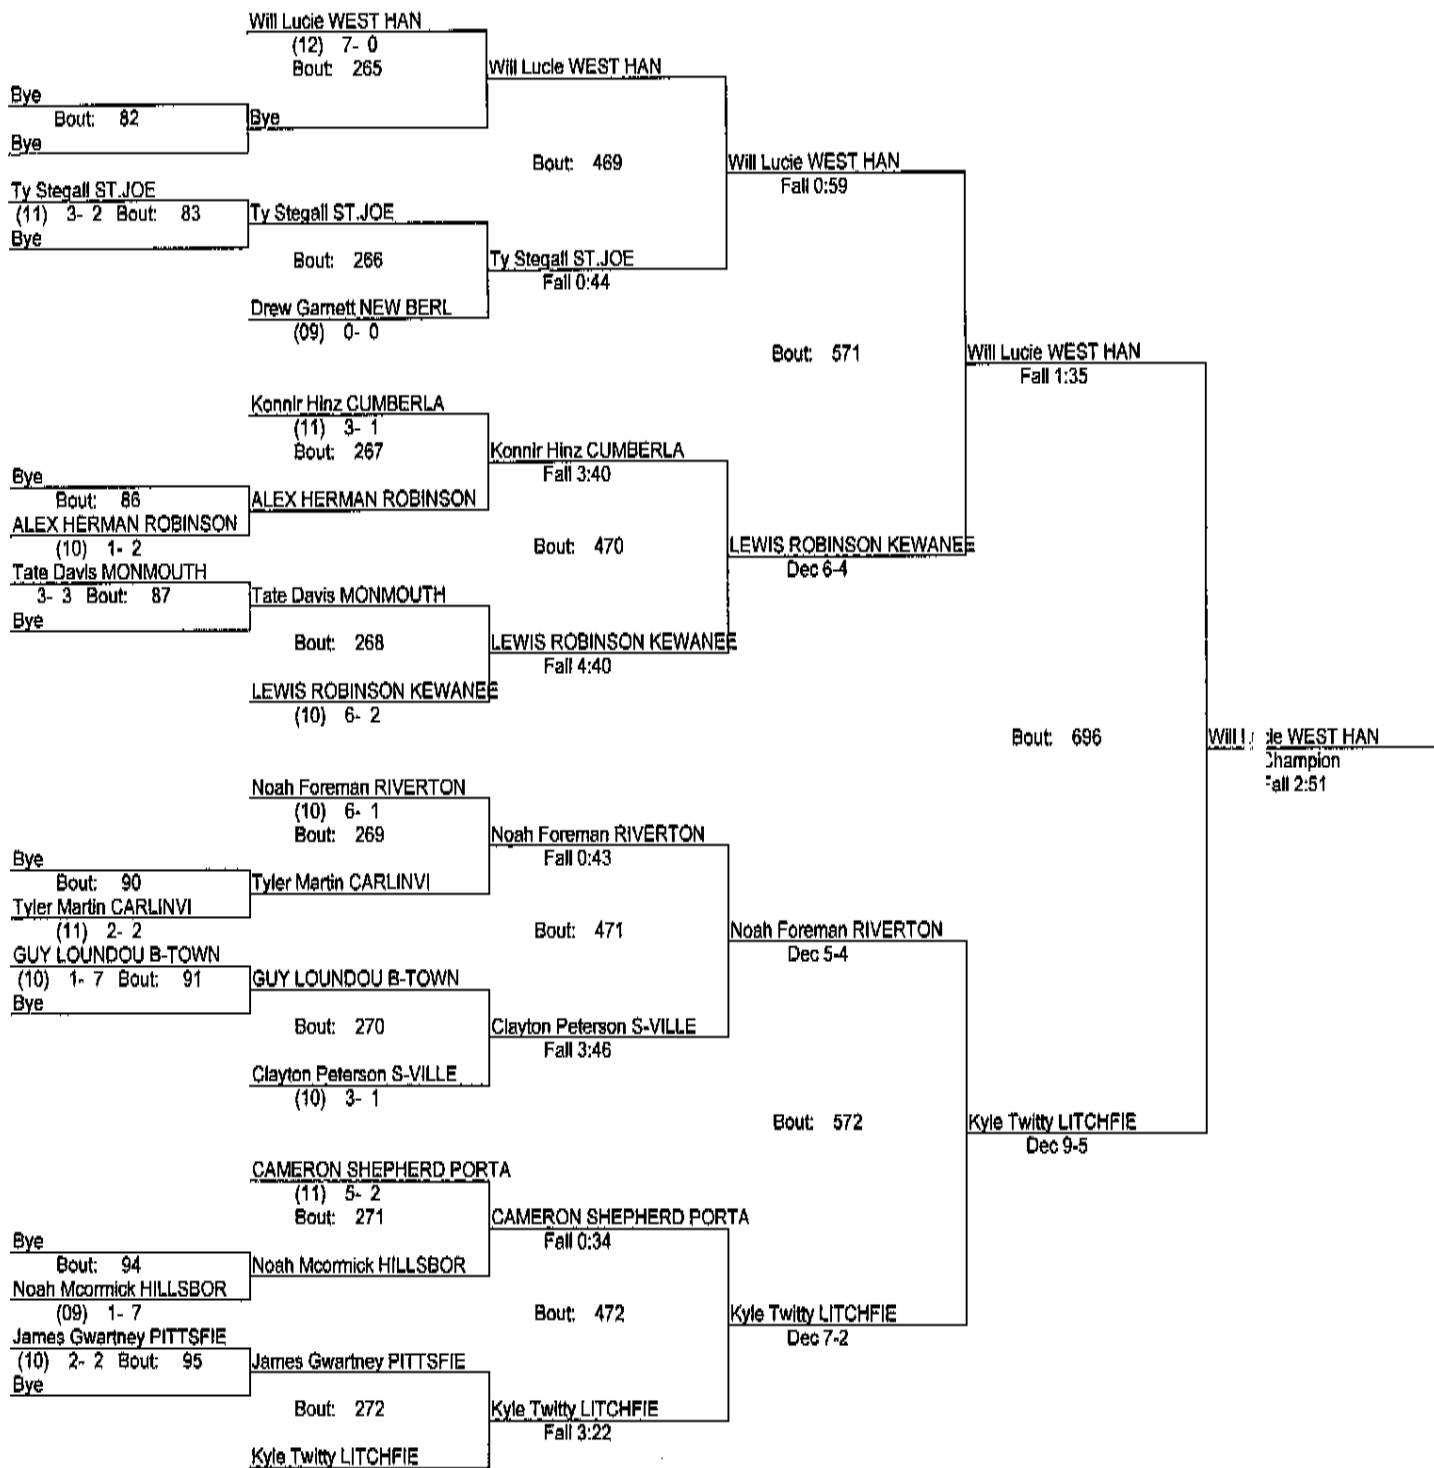

Rex Avery PORTA INVITE

12/12/15

138