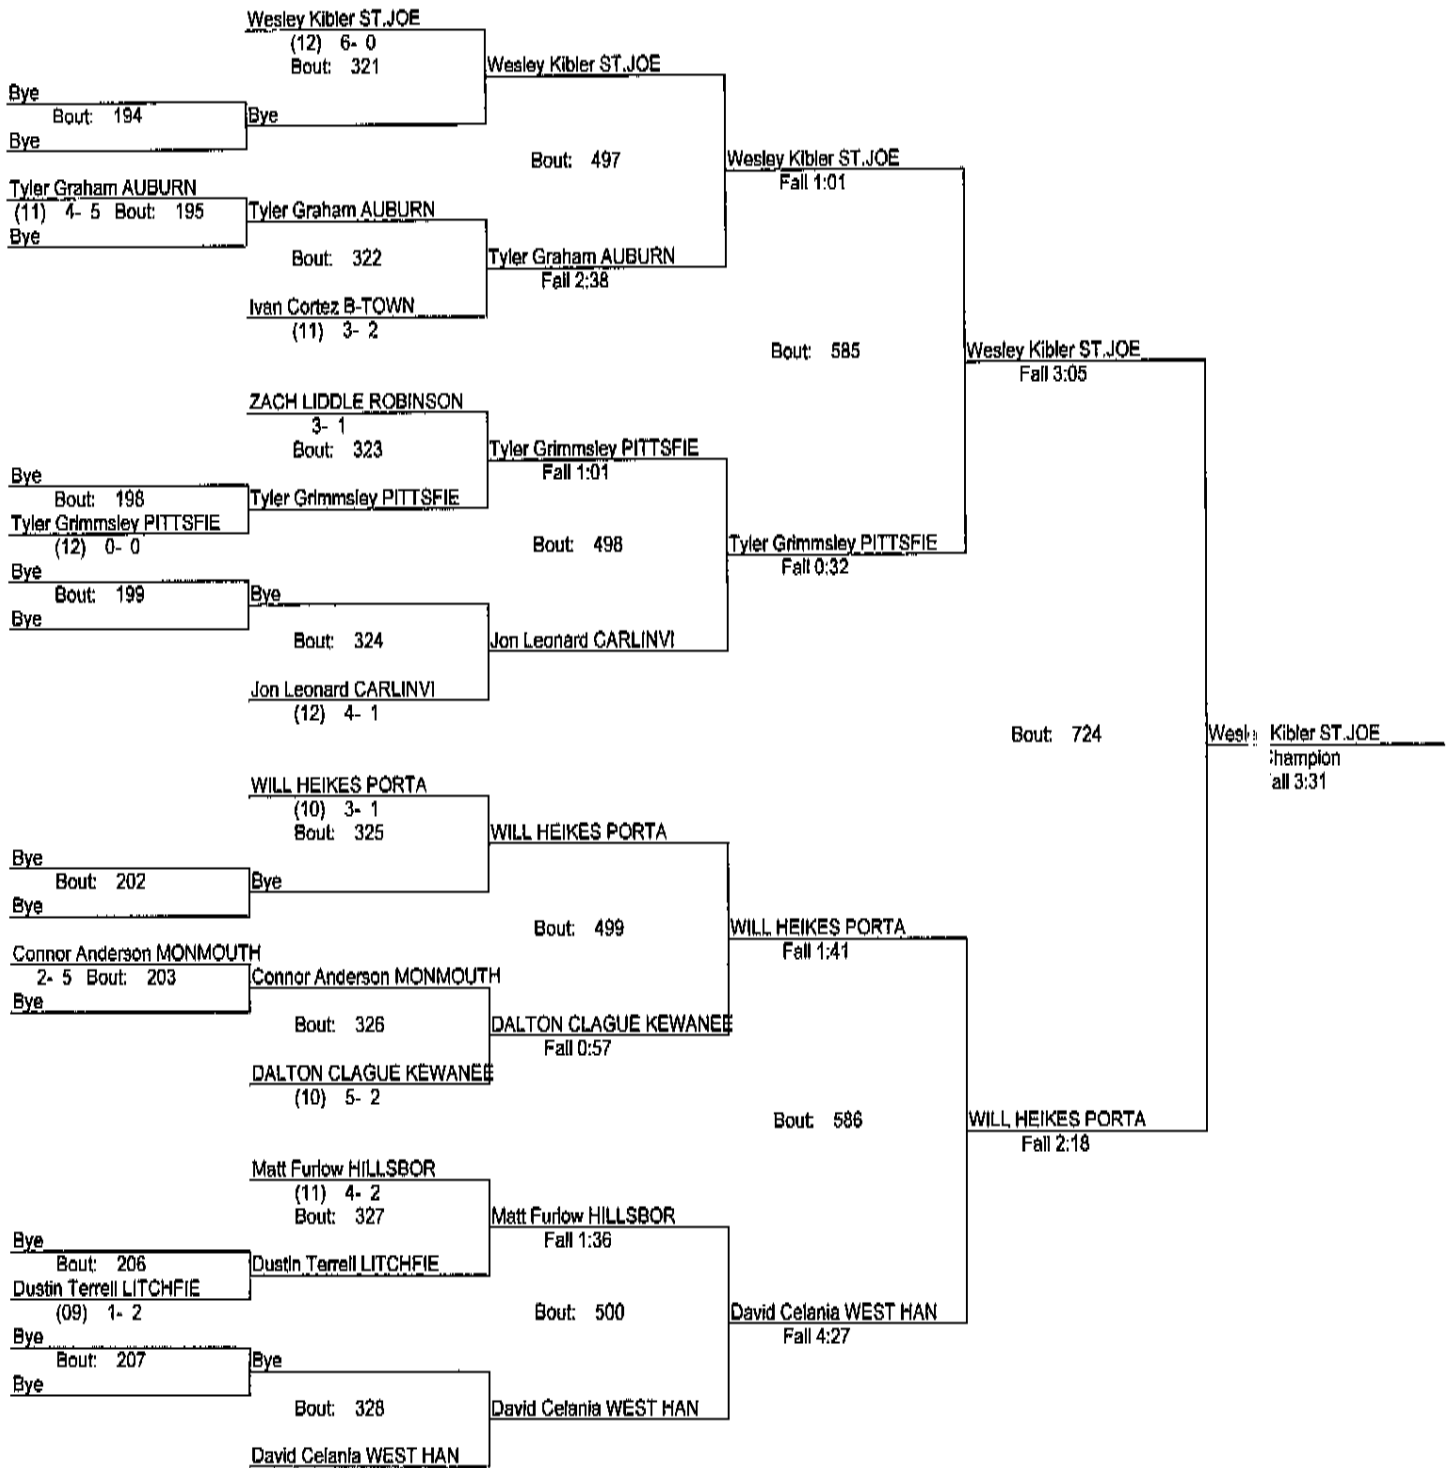

Rex Avery PORTA INVITE

12/12/15

220