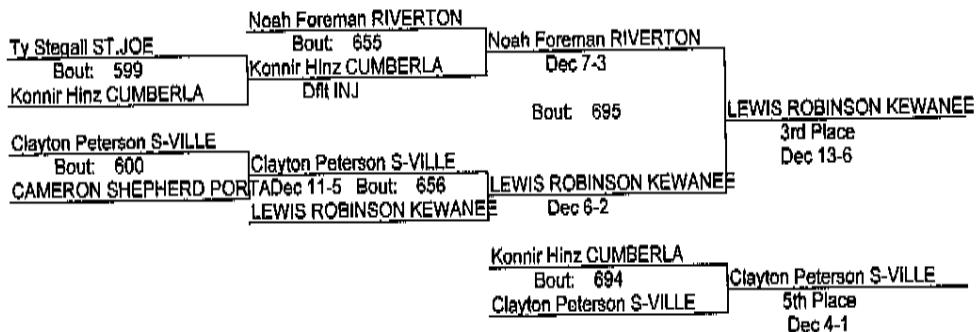

Rex Avery PORTA INVITE

12/12/15

138

(10) 6-0

- Place Winners -

1st Will Lucie WEST HAN (12) 10- 0
2nd Kyle Twitty LITCHFIE (10) 9- 1
3rd LEWIS ROBINSON KEWANEE (10) 10- 3
4th Noah Foreman RIVERTON (10) 9- 3

- Place Winners -

5th Clayton Peterson S-VILLE (0) 6- 3
6th Konnir Hinz CUMBERLA (1) 5- 4
7th James Gwartney PITTSFIE (0) 5- 3
8th ALEX HERMAN ROBINSON (0) 3- 4