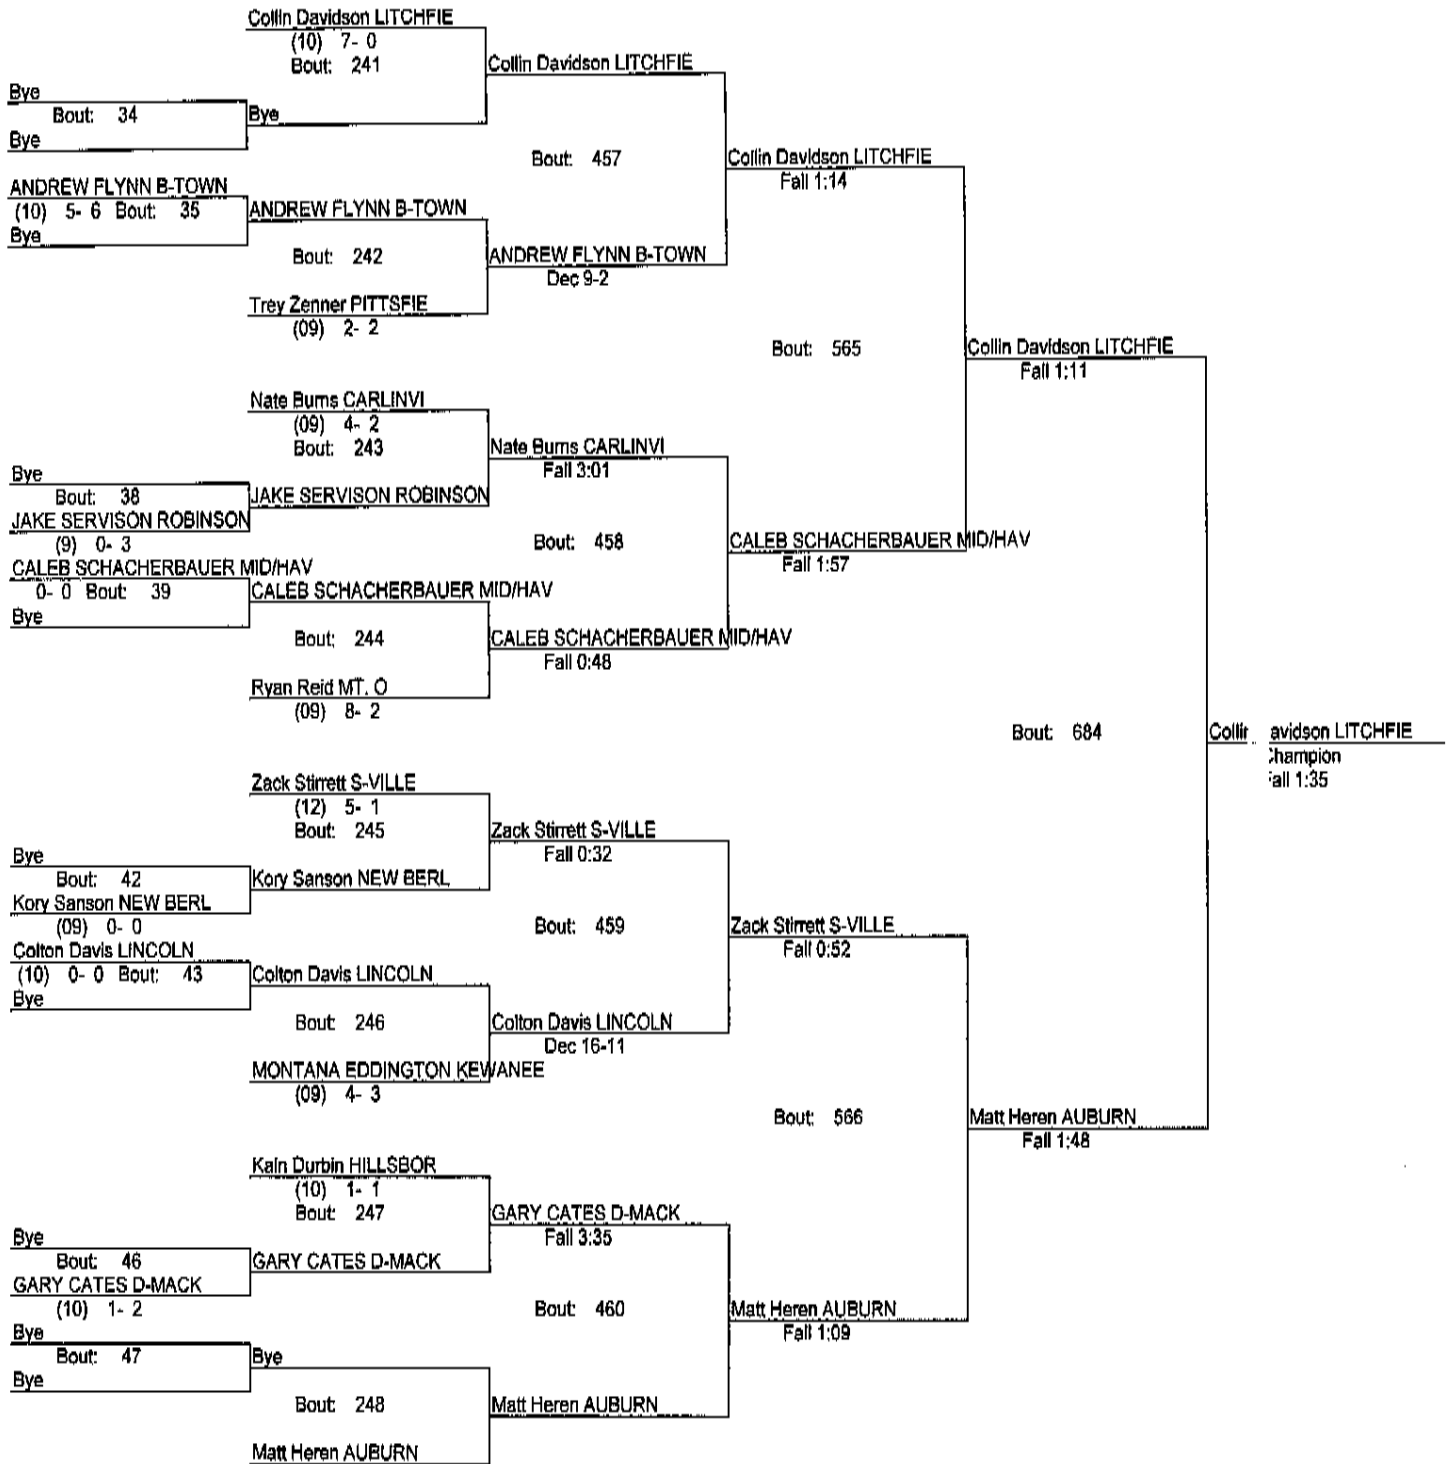

Rex Avery PORTA INVITE

12/12/15

120