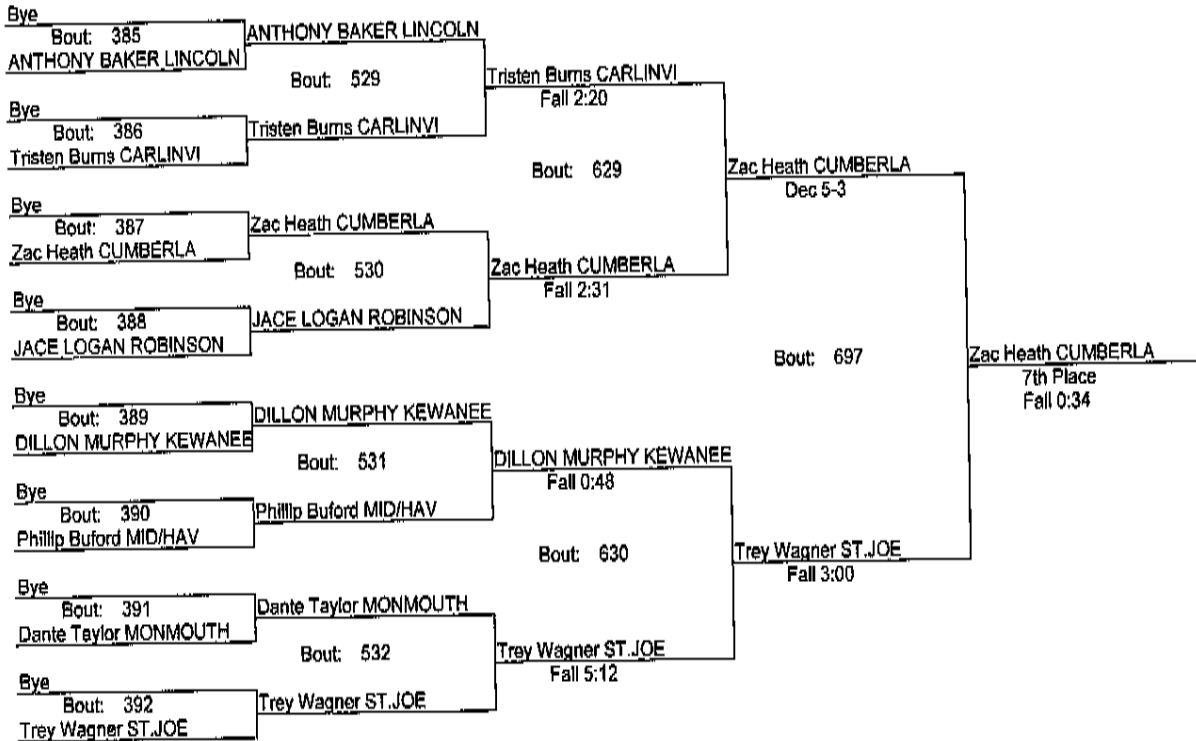

Rex Avery PORTA INVITE

12/12/15

145

(12) 8- 2

- Place Winners -

1st Maxx Fritz MT. O	(10)	9- 0
2nd Victor Kalaher LITCHFIE	(12)	10- 2
3rd JAKE SAVAGE B-TOWN	(12)	12- 3
4th Brady Dambacher AUBURN	(11)	7- 7

- Place Winners -

5th Cole Oliver WEST HAN	(1)	7- 5
6th Cameron Hartson HILLSBOR	(9)	2- 7
7th Zac Heath CUMBERLA	(1)	4- 1
8th Trey Wagner ST.JOE	(0)	3- 7