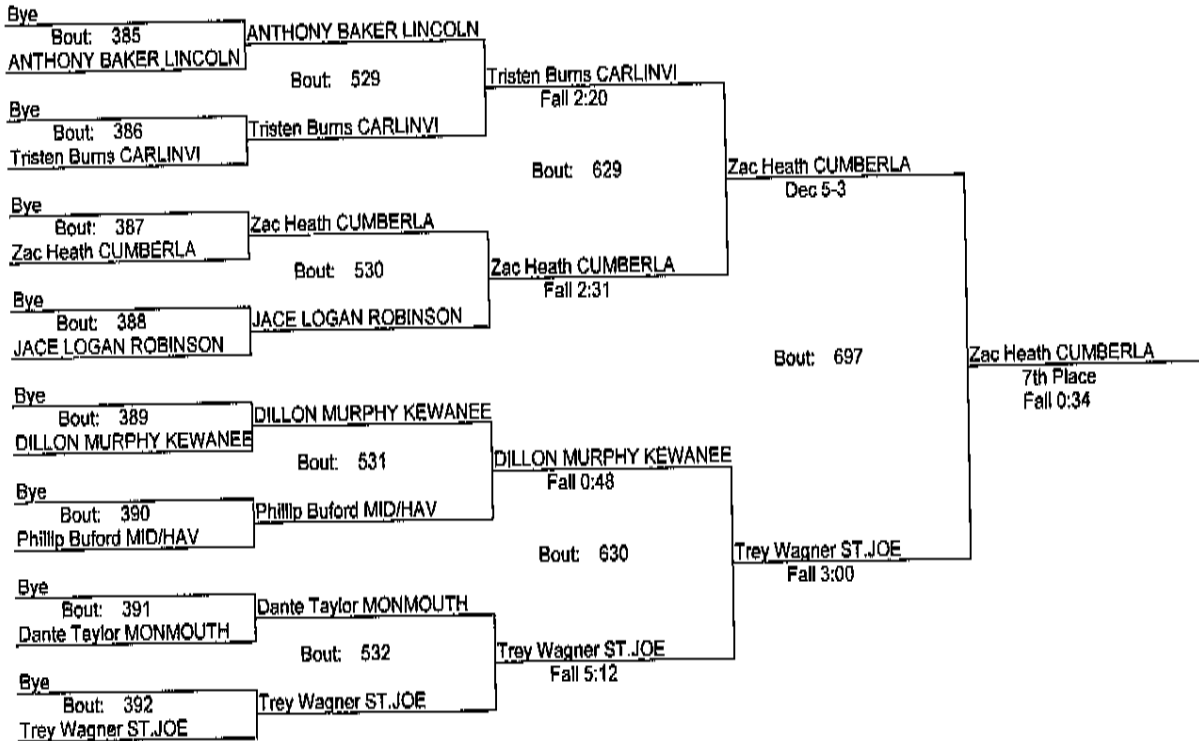

Rex Avery PORTA INVITE

12/12/15

145

(12) 8- 2

- Place Winners -

1st Maxx Fritz MT. O	(10)	9- 0
2nd Victor Kalaher LITCHFIE	(12)	10- 2
3rd JAKE SAVAGE B-TOWN	(12)	12- 3
4th Brady Dambacher AUBURN	(11)	7- 7

- Place Winners -

5th Cole Oliver WEST HAN	(1)	7- 5
6th Cameron Hartson HILLSBOR	(9)	2- 7
7th Zac Heath CUMBERLA	(1)	4- 1
8th Trey Wagner ST.JOE	(0)	3- 7