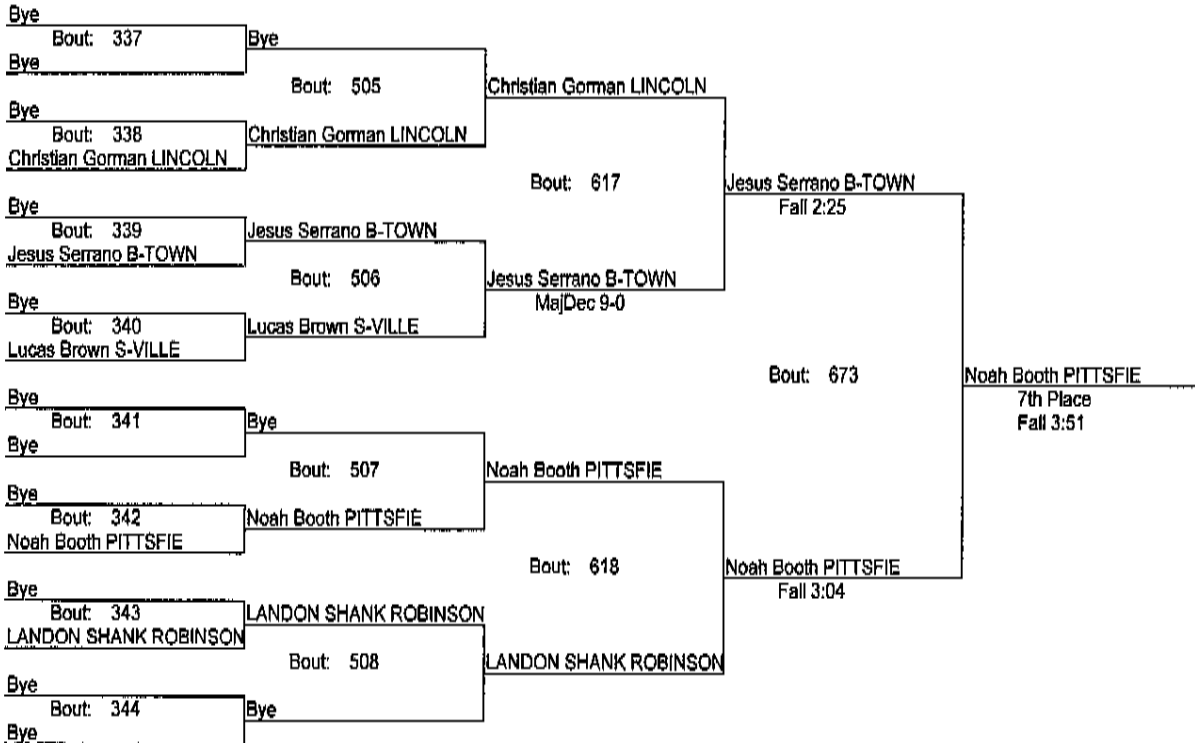

# Rex Avery PORTA INVITE

12/12/15

106

(10) 6- 2

**- Place Winners -**

1st Bailey Powell LITCHFIE (10) 9- 2  
 2nd Joe Burnis PORTA (10) 10- 2  
 3rd Cole Maxedon AUBURN (09) 10- 3  
 4th Jake Wendling ST.JOE (09) 6- 5