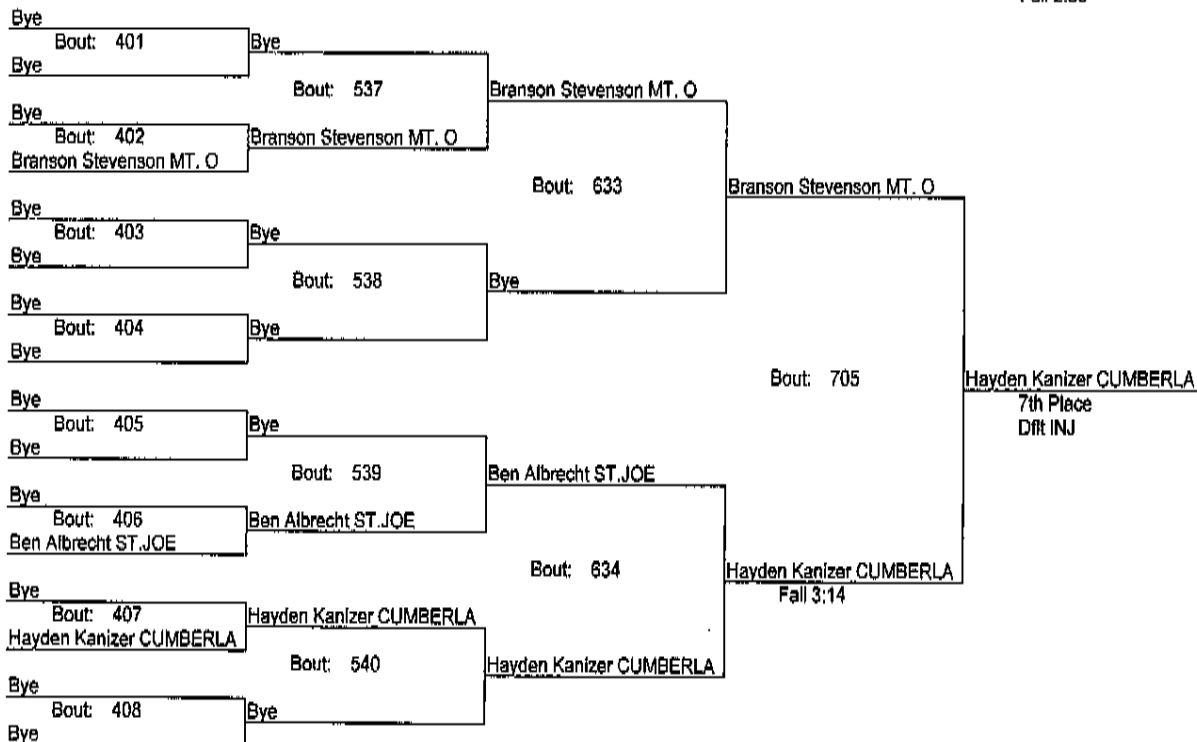

Rex Avery PORTA INVITE

12/12/15

160

(11) 6- 0

- Place Winners -

1st Josh Mckinney MID/HAV   3- 0
2nd Jacob Dixon CARLINVI   (11) 8- 1
3rd ALEX TAYLOR B-TOWN   (12) 13- 2
4th Sydney Landers AUBURN   (11) 9- 4

- Place Winners -

5th Grant Daykin RIVERTON   (9) 6- 3
6th GARRET HAYES ROBINSON   (2) 4- 4
7th Hayden Kanizer CUMBERLA   (1) 2- 2
8th Branson Stevenson MT. O   (1) 6- 6