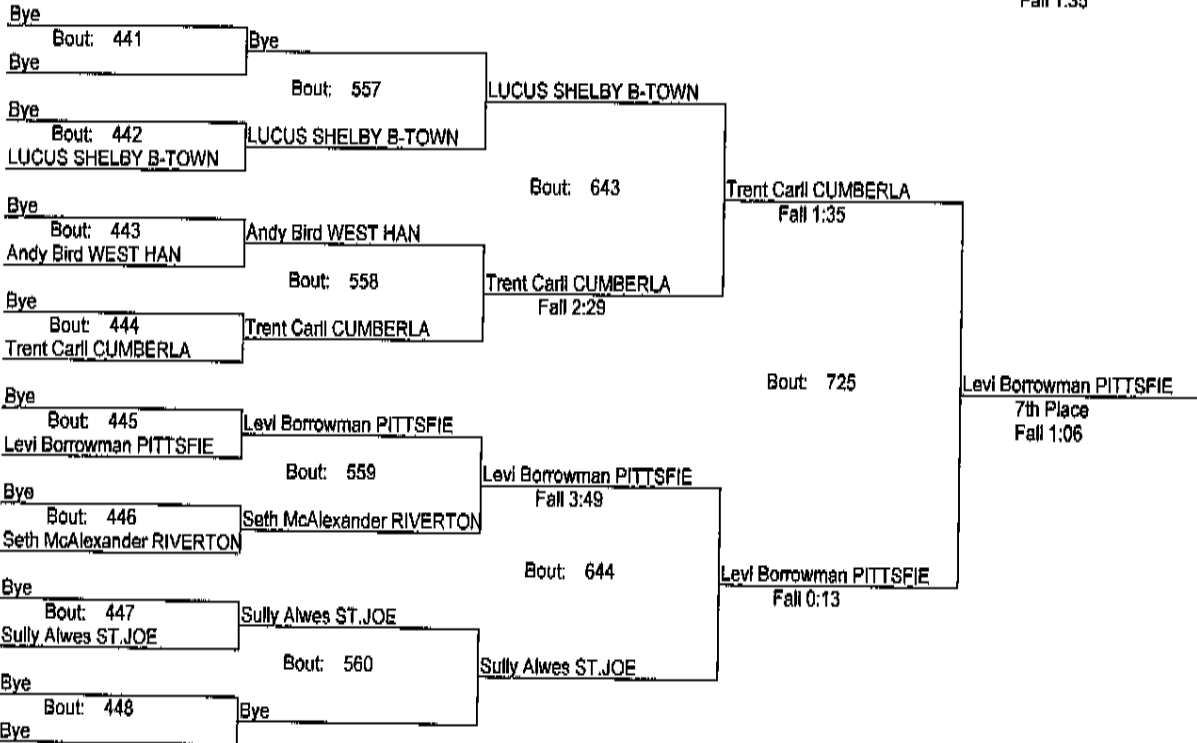

# Rex Avery PORTA INVITE

12/12/15

285

# Rex Avery PORTA INVITE

12/12/15

285

(11) 0-0

**- Place Winners -**

1st Zach Heren AUBURN	(12) 12- 1
2nd Daniel Card CARLINVI	(10) 9- 1
3rd SETH GLEASON LINCOLN	(12) 3- 1
4th ALEC PADILLA KEWANEE	(12) 9- 5