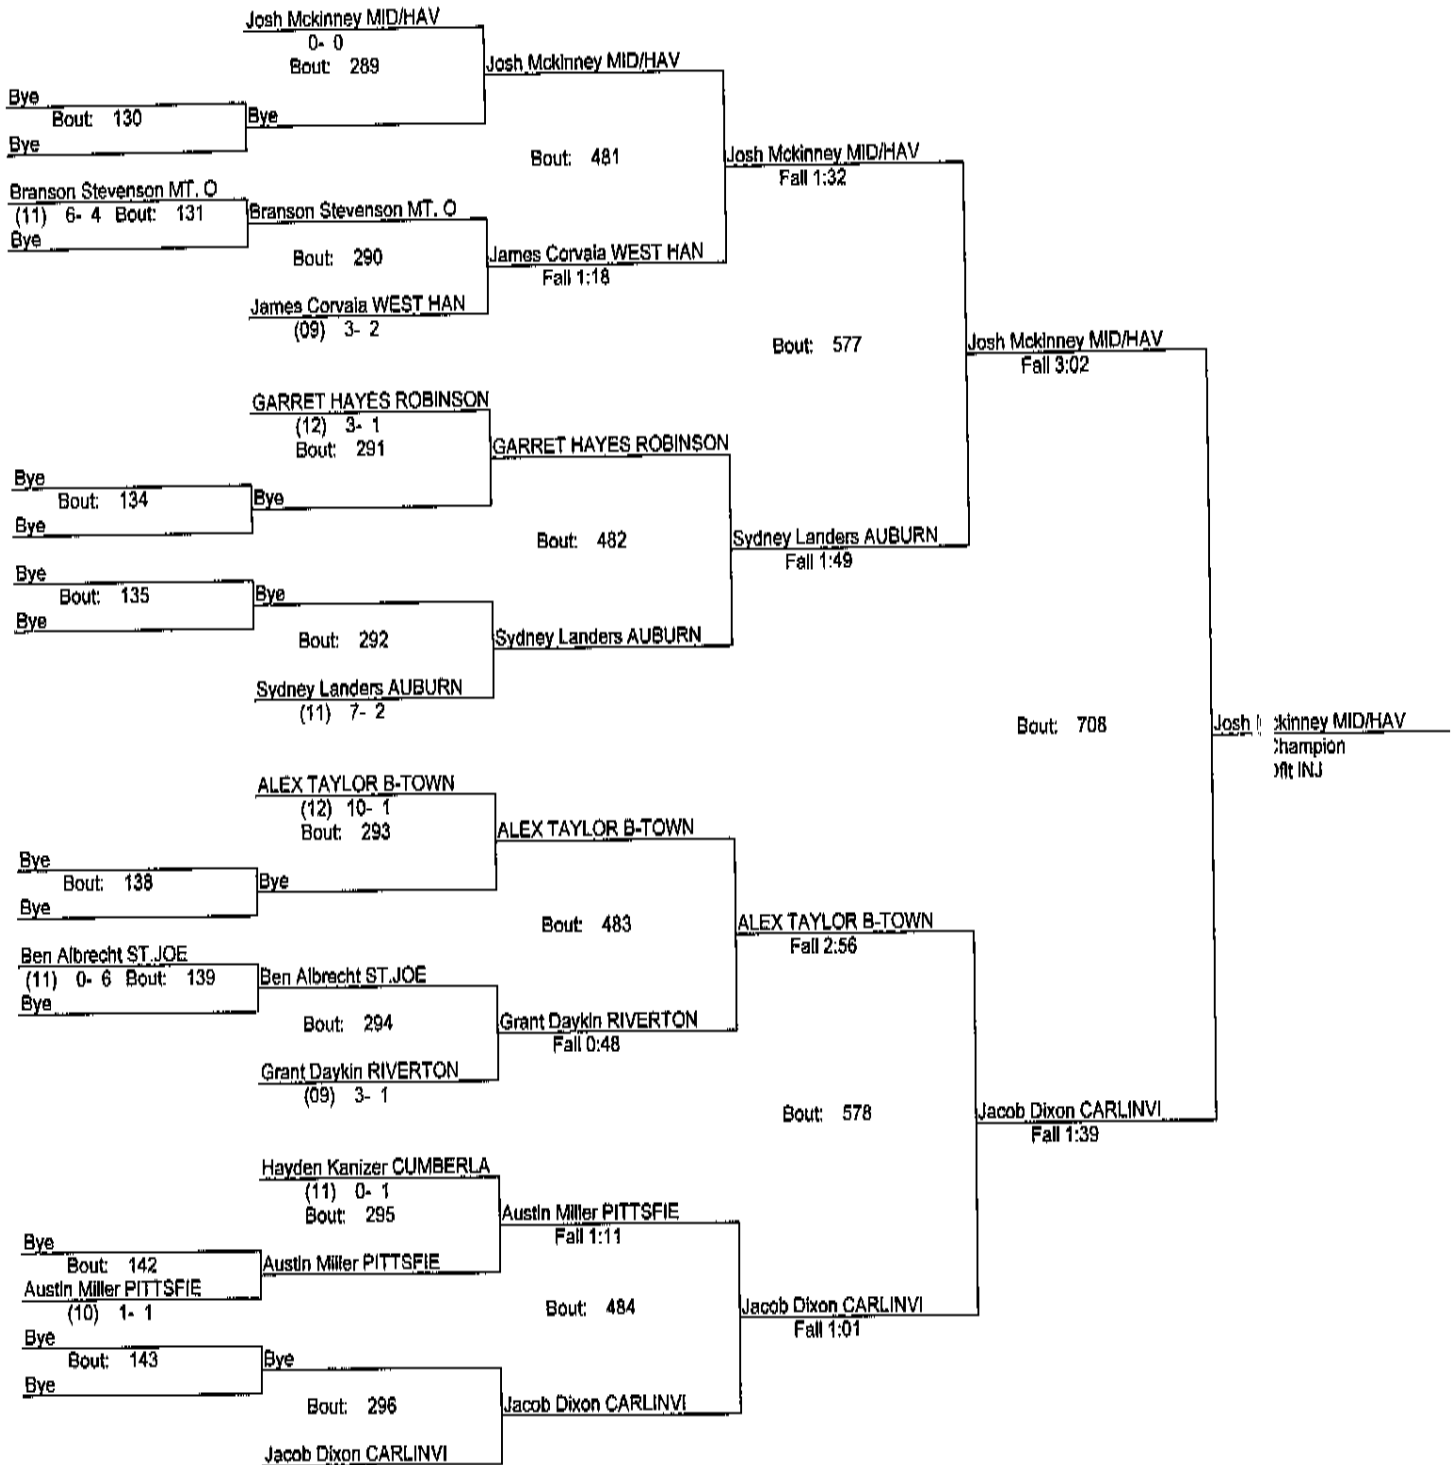

Rex Avery PORTA INVITE

12/12/15

160