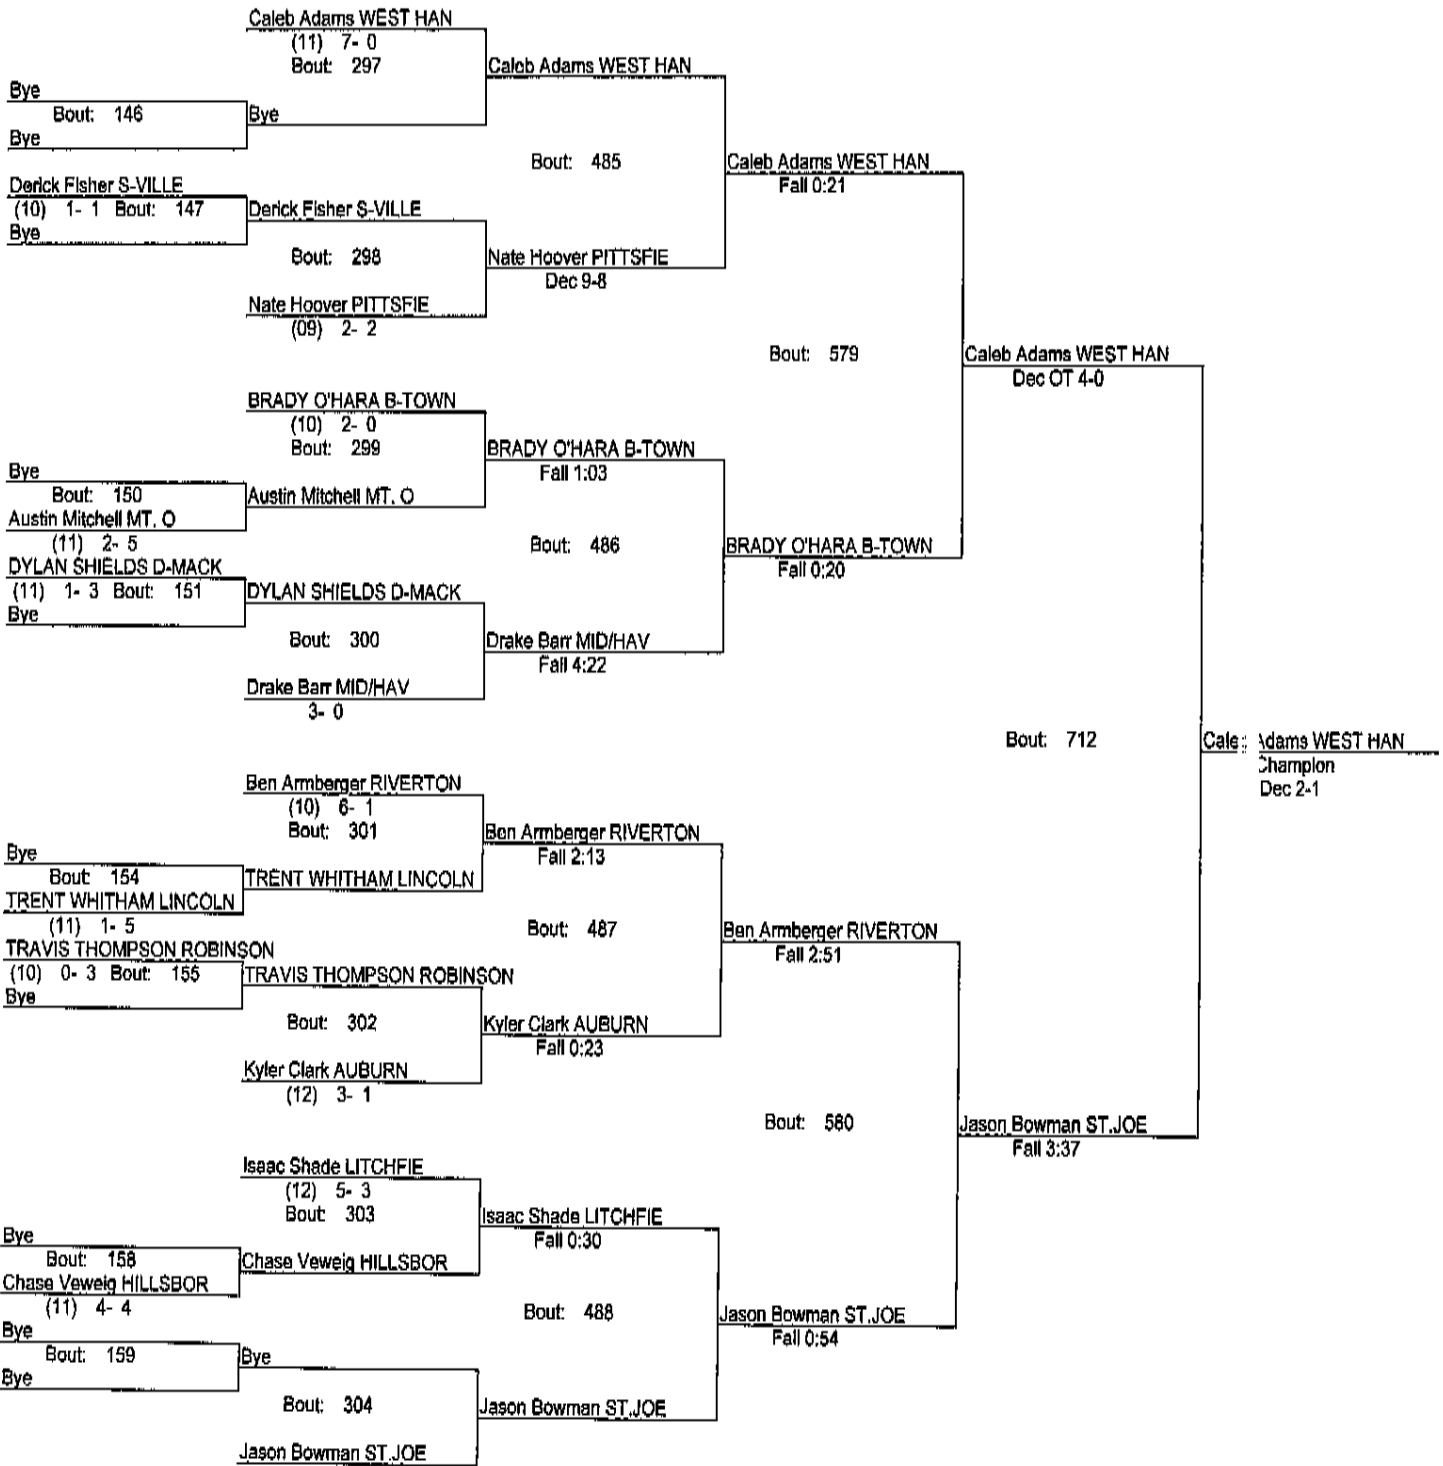

Rex Avery PORTA INVITE

12/12/15

170