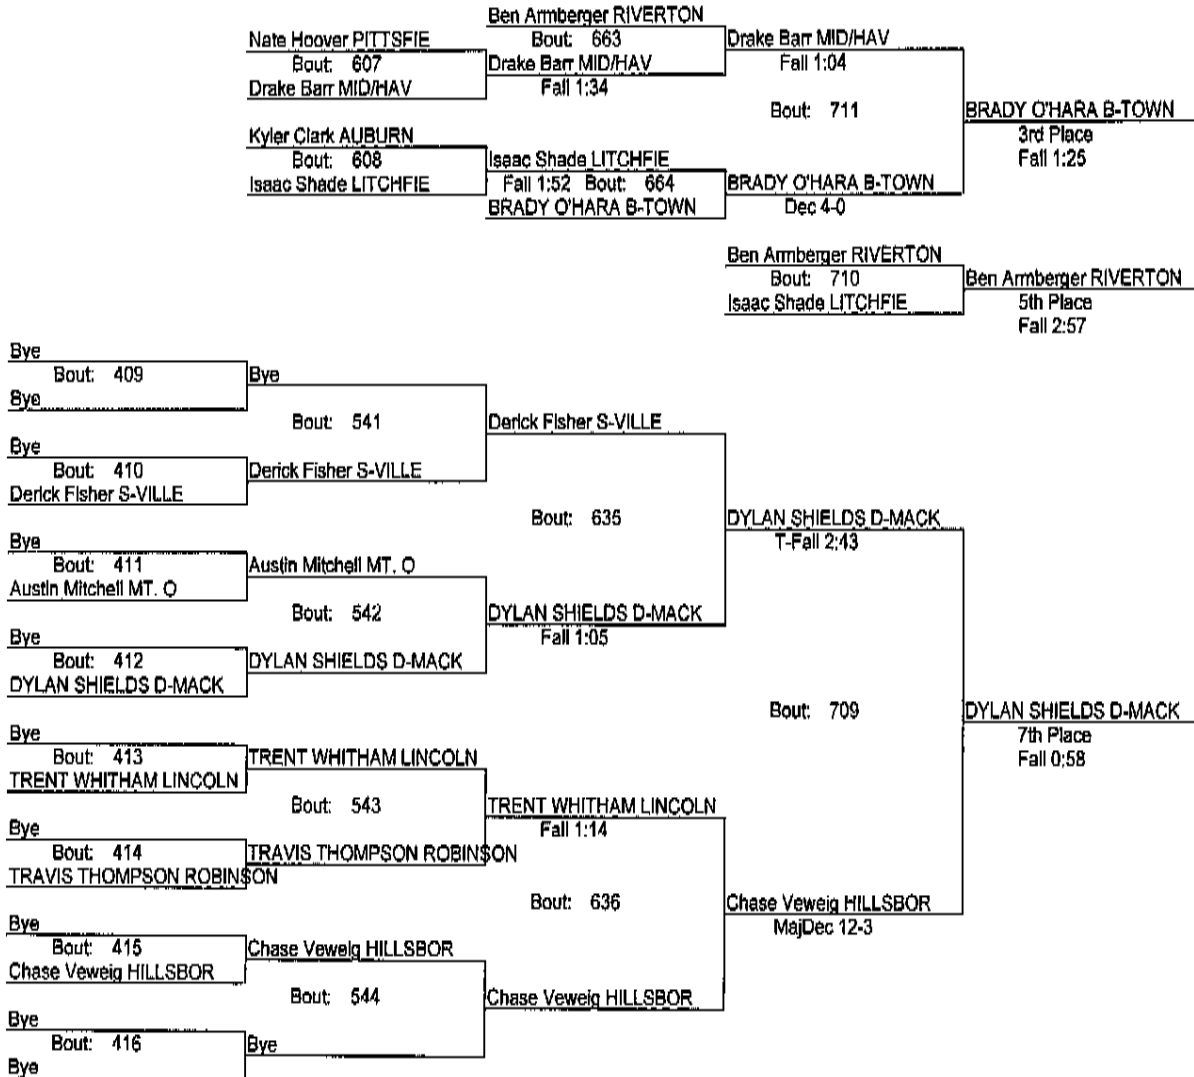

Rex Avery PORTA INVITE

12/12/15

170

(10) 1- 0

- Place Winners -

1st Caleb Adams WEST HAN (11) 10- 0
2nd Jason Bowman ST. JOE (10) 3- 1
3rd BRADY O'HARA B-TOWN (10) 6- 1
4th Drake Barr MID/HAV 6- 2

- Place Winners -

5th Ben Aramberger RIVERTON (1) 9- 3
6th Isaac Shade LITCHFIE (2) 7- 6
7th DYLAN SHIELDS D-MACK (1) 4- 4
8th Chase Veweig HILLSBOR (1) 5- 6