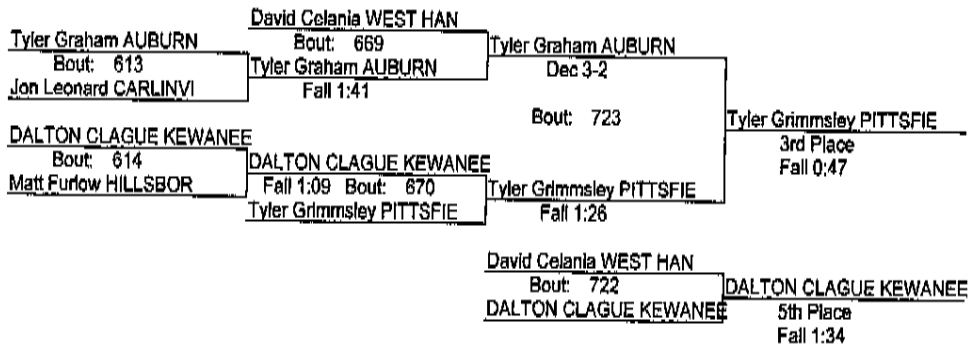

Rex Avery PORTA INVITE

12/12/15

220

(11) 6- 1

- Place Winners -

1st Wesley Kibler ST.JOE (12) 9- 0
2nd WILL HEIKES PORTA (10) 5- 2
3rd Tyler Grimmsley PITTSFIE (12) 4- 1
4th Tyler Graham AUBURN (11) 7- 7

- Place Winners -

5th DALTON CLAGUE KEWANEE (1) 8- 4
6th David Celania WEST HAN (1) 7- 4
7th Connor Anderson MONMOUTH 1- 6
8th ZACH LIDDLE ROBINSON 1- 3