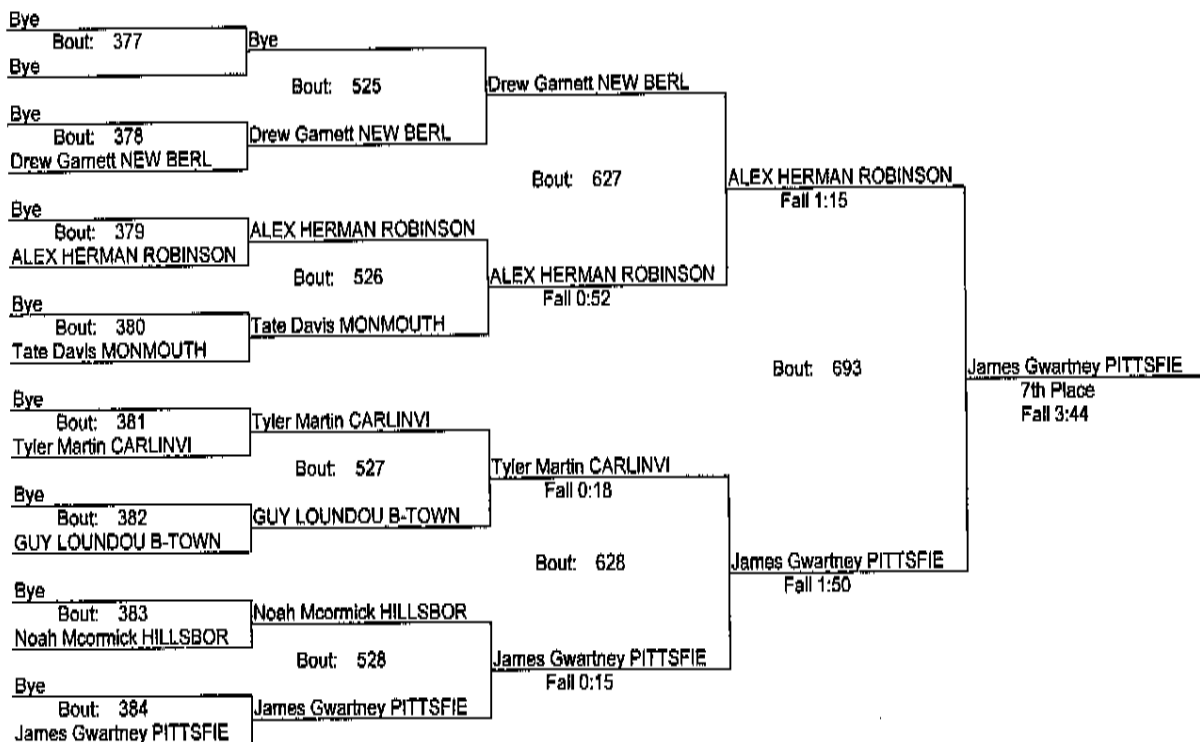

Rex Avery PORTA INVITE

12/12/15

138

(10) 6-0

- Place Winners -

1st Will Lucie WEST HAN (12) 10- 0
 2nd Kyle Twitty LITCHFIE (10) 9- 1
 3rd LEWIS ROBINSON KEWANEE (10) 10- 3
 4th Noah Foreman RIVERTON (10) 9- 3