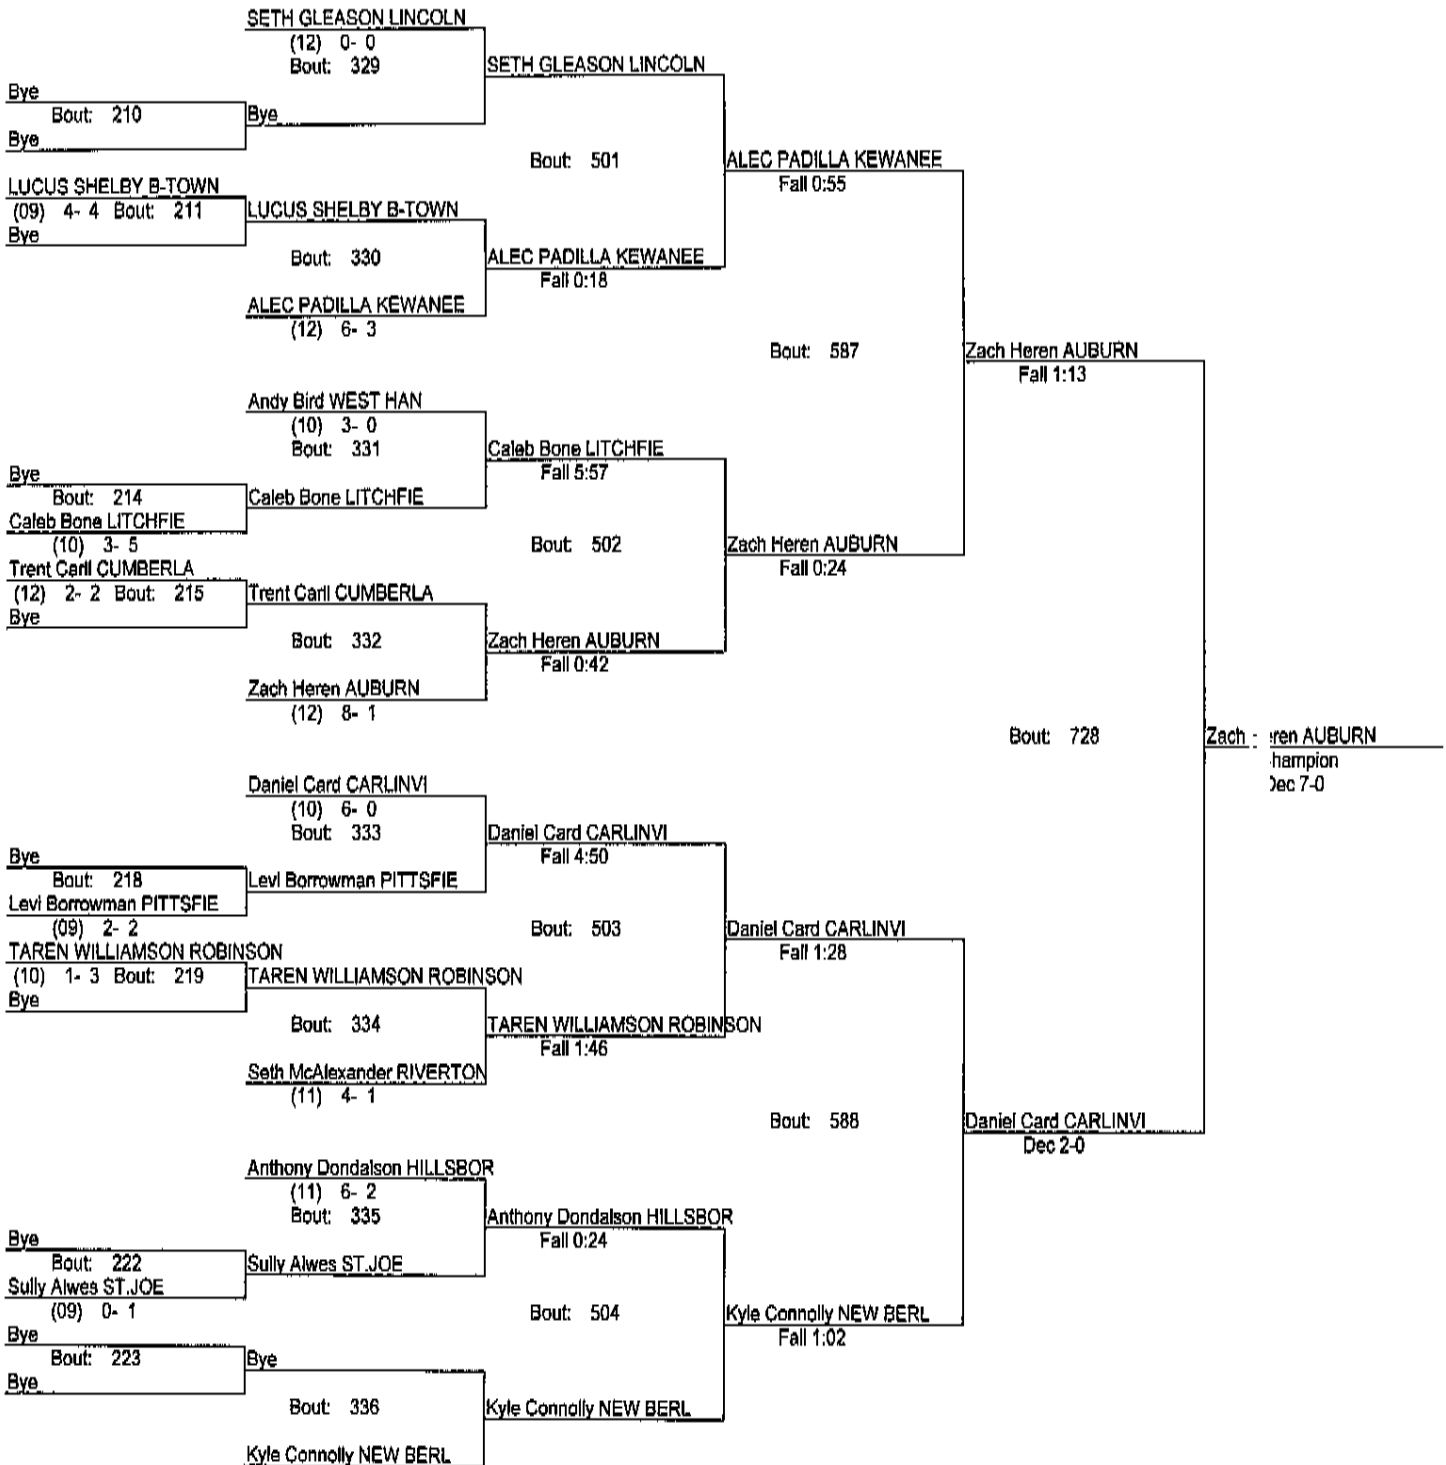

Rex Avery PORTA INVITE

12/12/15

285