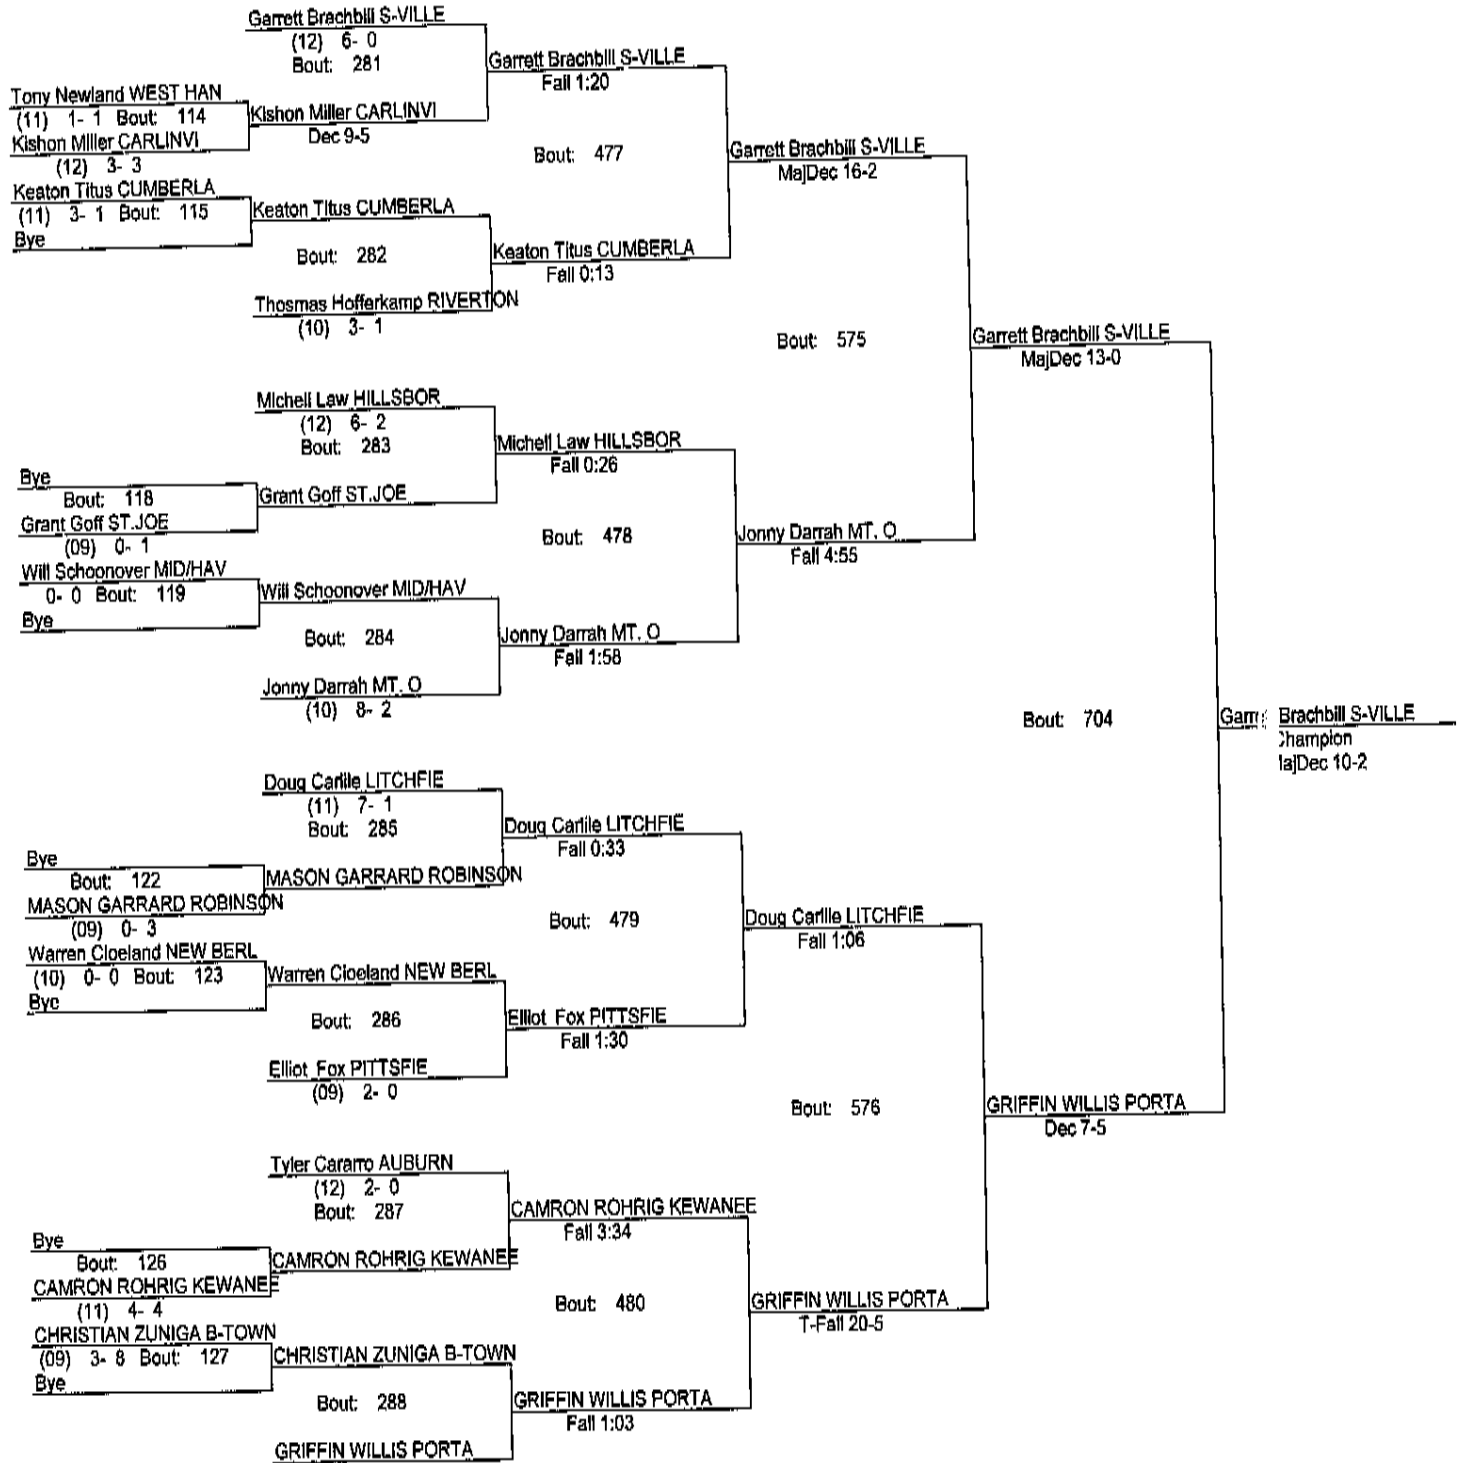

Rex Avery PORTA INVITE

12/12/15

152