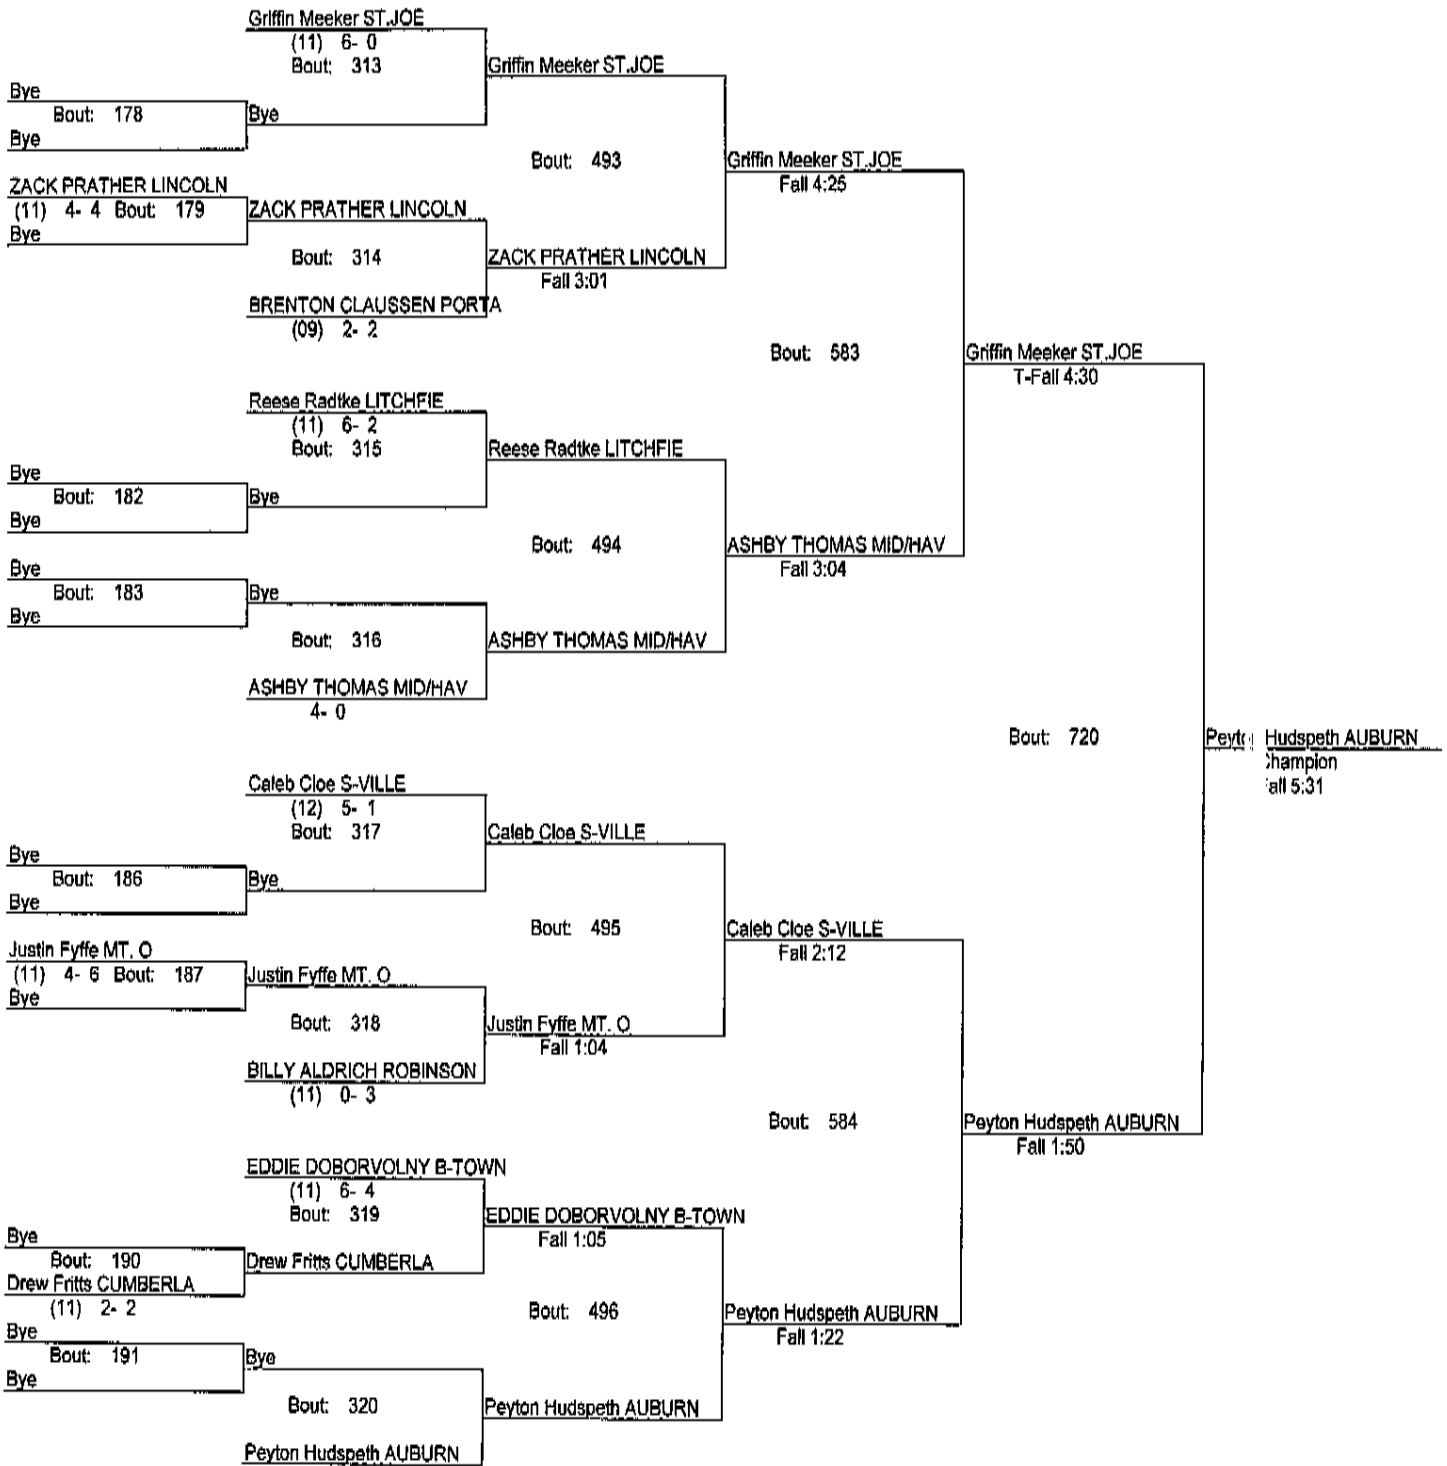

Rex Avery PORTA INVITE

12/12/15

195