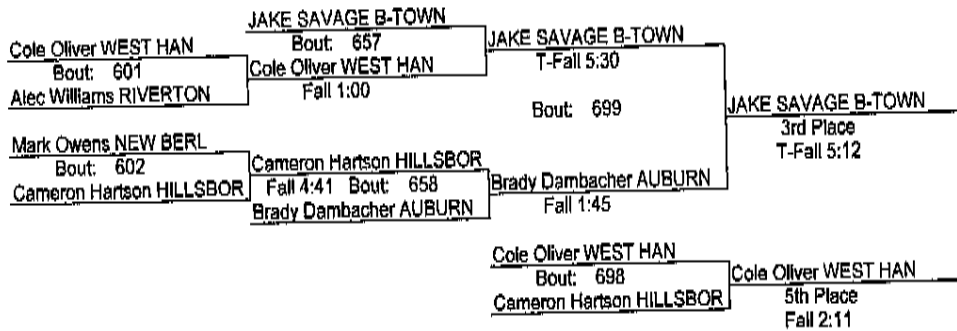

Rex Avery PORTA INVITE

12/12/15

145

(12) 8- 2

- Place Winners -

1st Maxx Fritz MT. O	(10)	9- 0
2nd Victor Kalaher LITCHFIE	(12)	10- 2
3rd JAKE SAVAGE B-TOWN	(12)	12- 3
4th Brady Dambacher AUBURN	(11)	7- 7

- Place Winners -

5th Cole Oliver WEST HAN	(1)	7- 5
6th Cameron Hartson HILLSBOR	(9)	2- 7
7th Zac Heath CUMBERLA	(1)	4- 1
8th Trey Wagner ST.JOE	(0)	3- 7