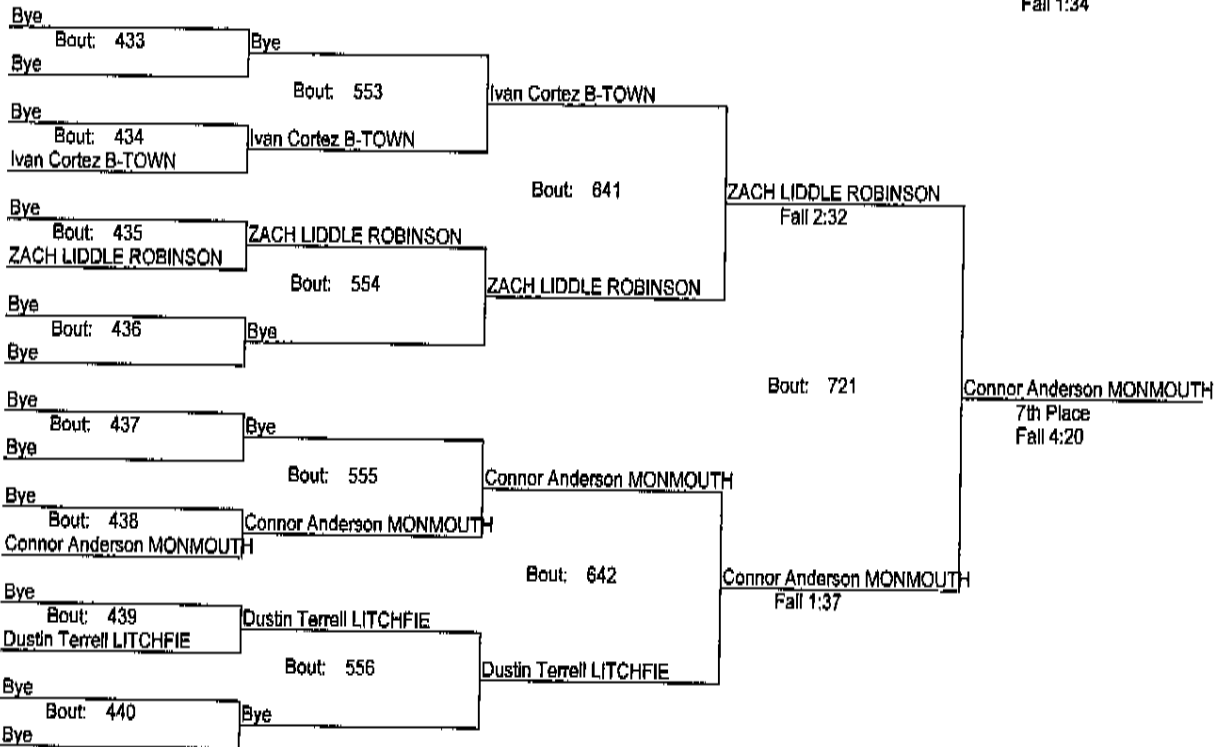

Rex Avery PORTA INVITE

12/12/15

220

(11) 6- 1

- Place Winners -

1st Wesley Kibler ST.JOE (12) 9- 0
2nd WILL HEIKES PORTA (10) 5- 2
3rd Tyler Grimmsley PITTSFIE (12) 4- 1
4th Tyler Graham AUBURN (11) 7- 7

- Place Winners -

5th DALTON CLAGUE KEWANEE (1) 8- 4
6th David Celania WEST HAN (1) 7- 4
7th Connor Anderson MONMOUTH 1- 6
8th ZACH LIDDLE ROBINSON 1- 3