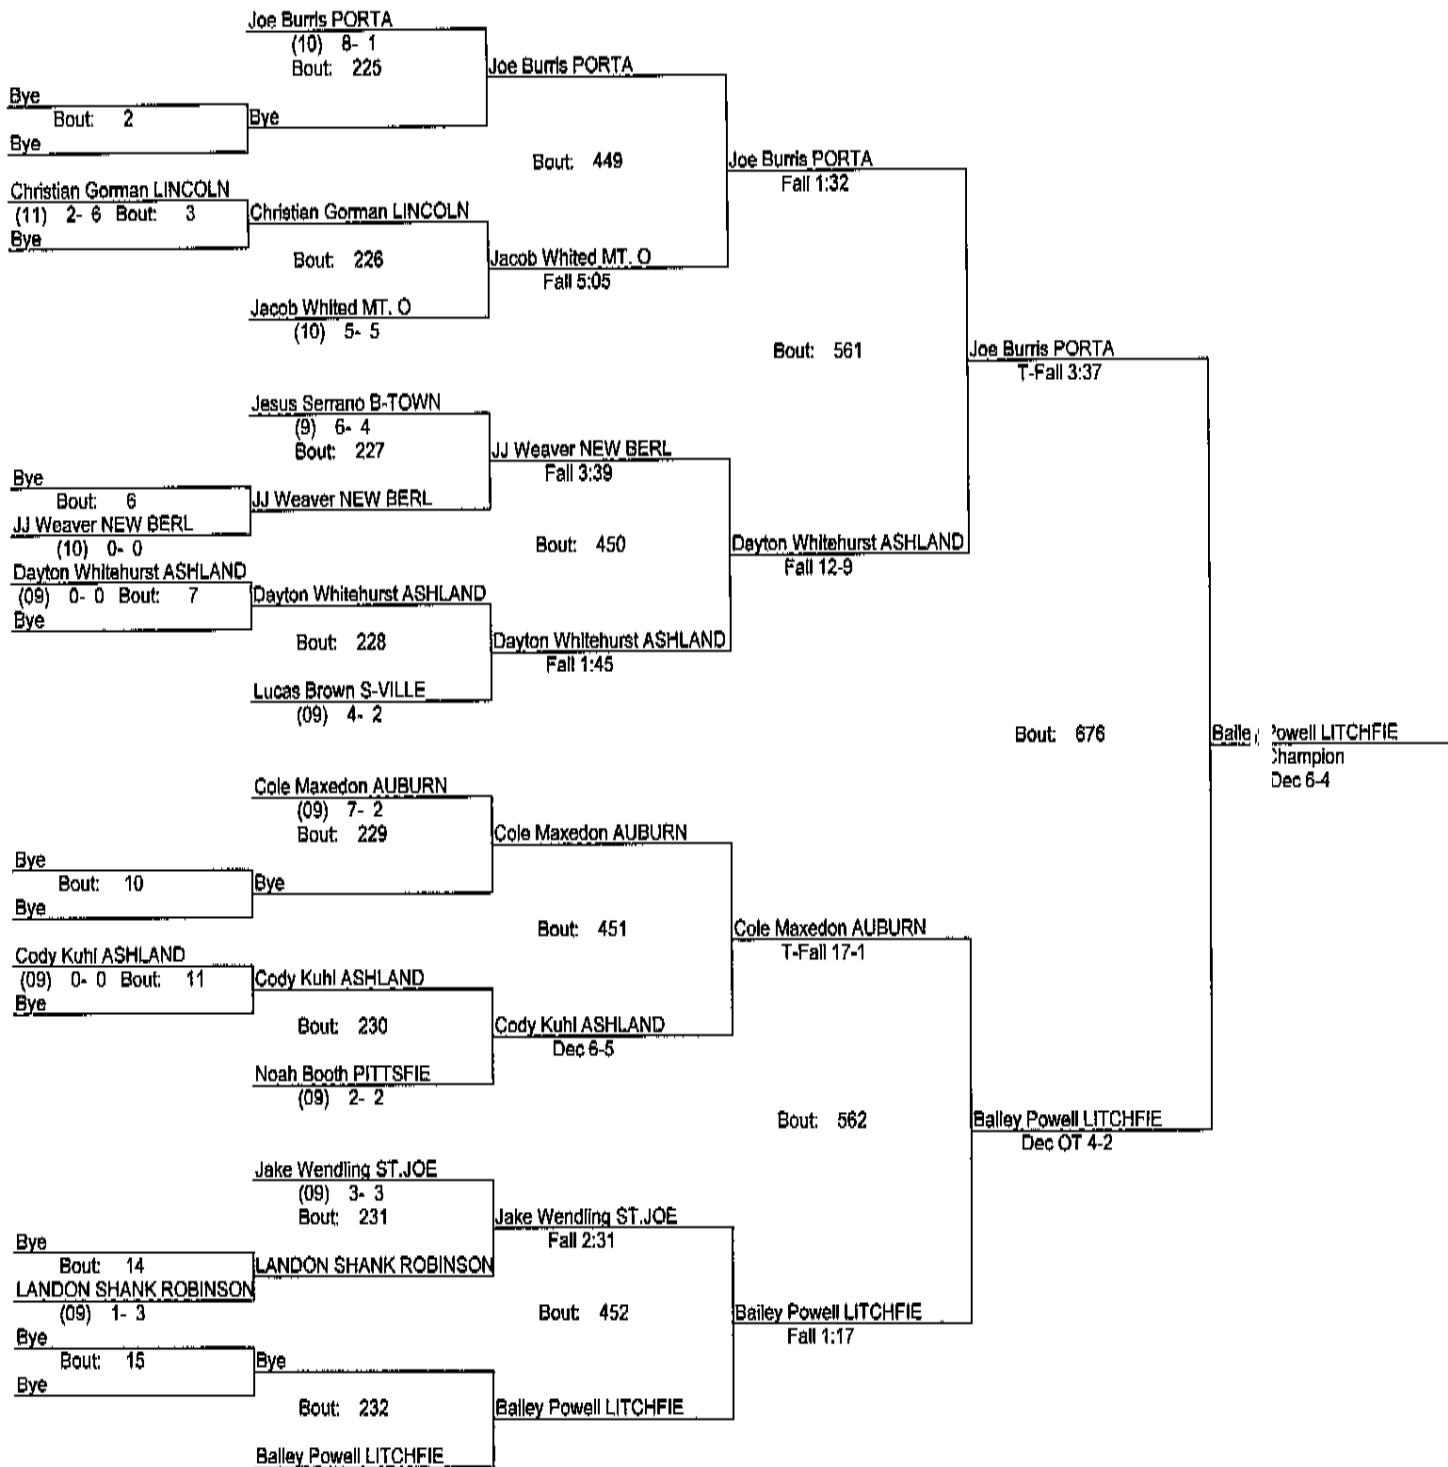

Rex Avery PORTA INVITE

12/12/15

Place	Score	Name	1st	2nd	3rd	4th	5th	6th	7th	8th
1	239.50	AUBURN	3	2	2	3				1
2	176.00	LITCHFIELD	2	2	1	1	1	2	1	
3	151.00	PITTSFIELD	1	1	2			1	4	
4	136.00	ST. JOE	1	3		1	1			1
5	135.00	BEARDSTOWN			3	1	2	2		1
6	112.00	KEWANEE			1	2	1	1	1	
7	108.00	PORTA	1	3						2
8	95.00	CARLINVILLE		2		1		1		
9	94.50	SHELBYVILLE	1		2		2			
10	93.00	MID-WEST/HAVANA	1			2	1			1
11	90.00	WEST HANCOCK	2				1	1		
12	80.00	CUMBERLAND				1	1	1	3	2
13	79.00	MT. OLIVE	1		1				1	2
14	69.50	DEEMACK	1			1		1	1	1
15	51.00	RIVERTON				1	2			
16	50.00	HILLSBORO						1	1	2
17	39.00	NEW BERLIN					2			
18	34.00	LINCOLN			1				1	
19	33.00	ROBINSON						2		2
20	29.00	MONMOUTH				1			1	
21	13.00	Ashland						1		

* Team has non-scoring wrestler

Rex Avery PORTA INVITE

12/12/15

106