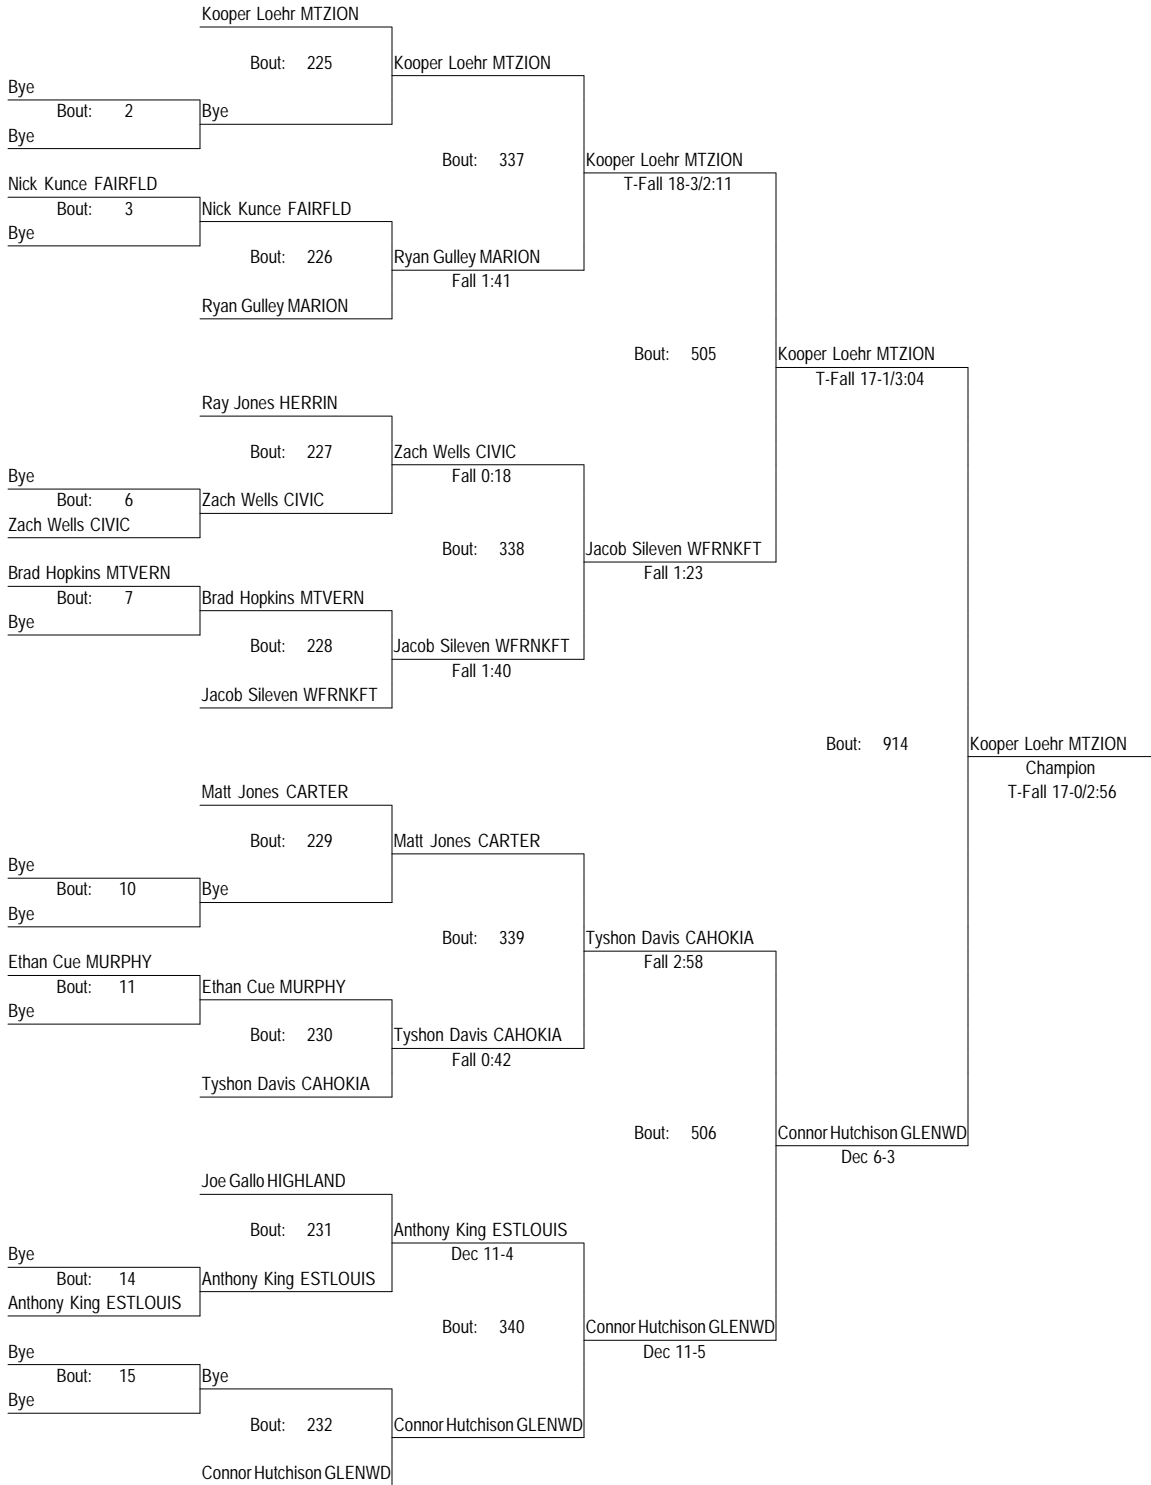

55th Annual Murdale Wrestling Tournament

January 8-9, 2016

106

55th Annual Murdale Wrestling Tournament

January 8-9, 2016

106

55th Annual Murdale Wrestling Tournament

January 8-9, 2016

113

55th Annual Murdale Wrestling Tournament

January 8-9, 2016

113

55th Annual Murdale Wrestling Tournament

January 8-9, 2016

120

55th Annual Murdale Wrestling Tournament

January 8-9, 2016

120

55th Annual Murdale Wrestling Tournament

January 8-9, 2016

126

55th Annual Murdale Wrestling Tournament

January 8-9, 2016

126