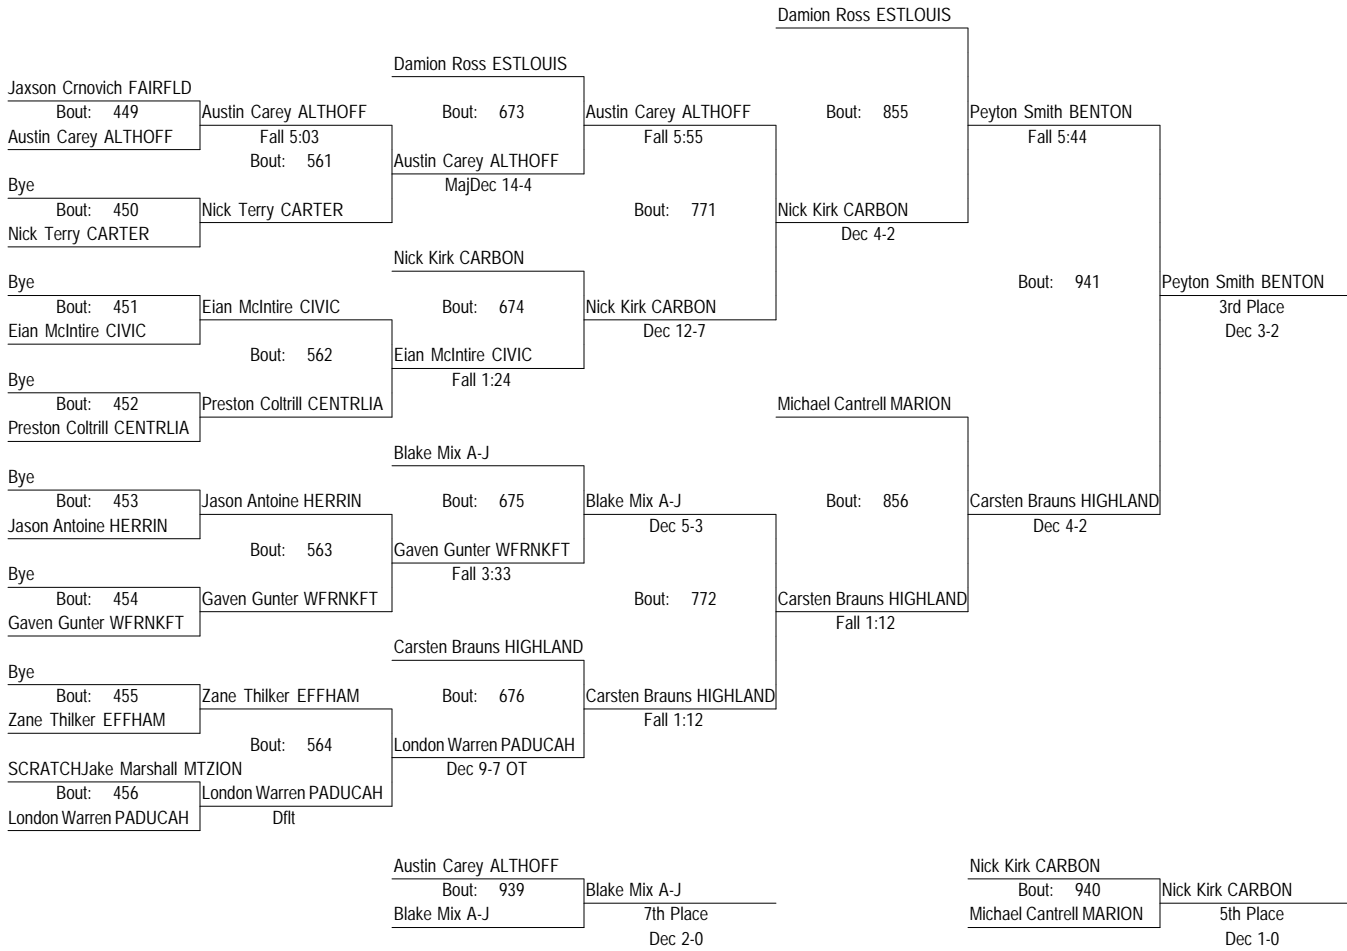

January 8-9, 2016

145

55th Annual Murdale Wrestling Tournament

January 8-9, 2016

152

55th Annual Murdale Wrestling Tournament

January 8-9, 2016

152

55th Annual Murdale Wrestling Tournament

January 8-9, 2016

160

55th Annual Murdale Wrestling Tournament

January 8-9, 2016

160

55th Annual Murdale Wrestling Tournament

January 8-9, 2016