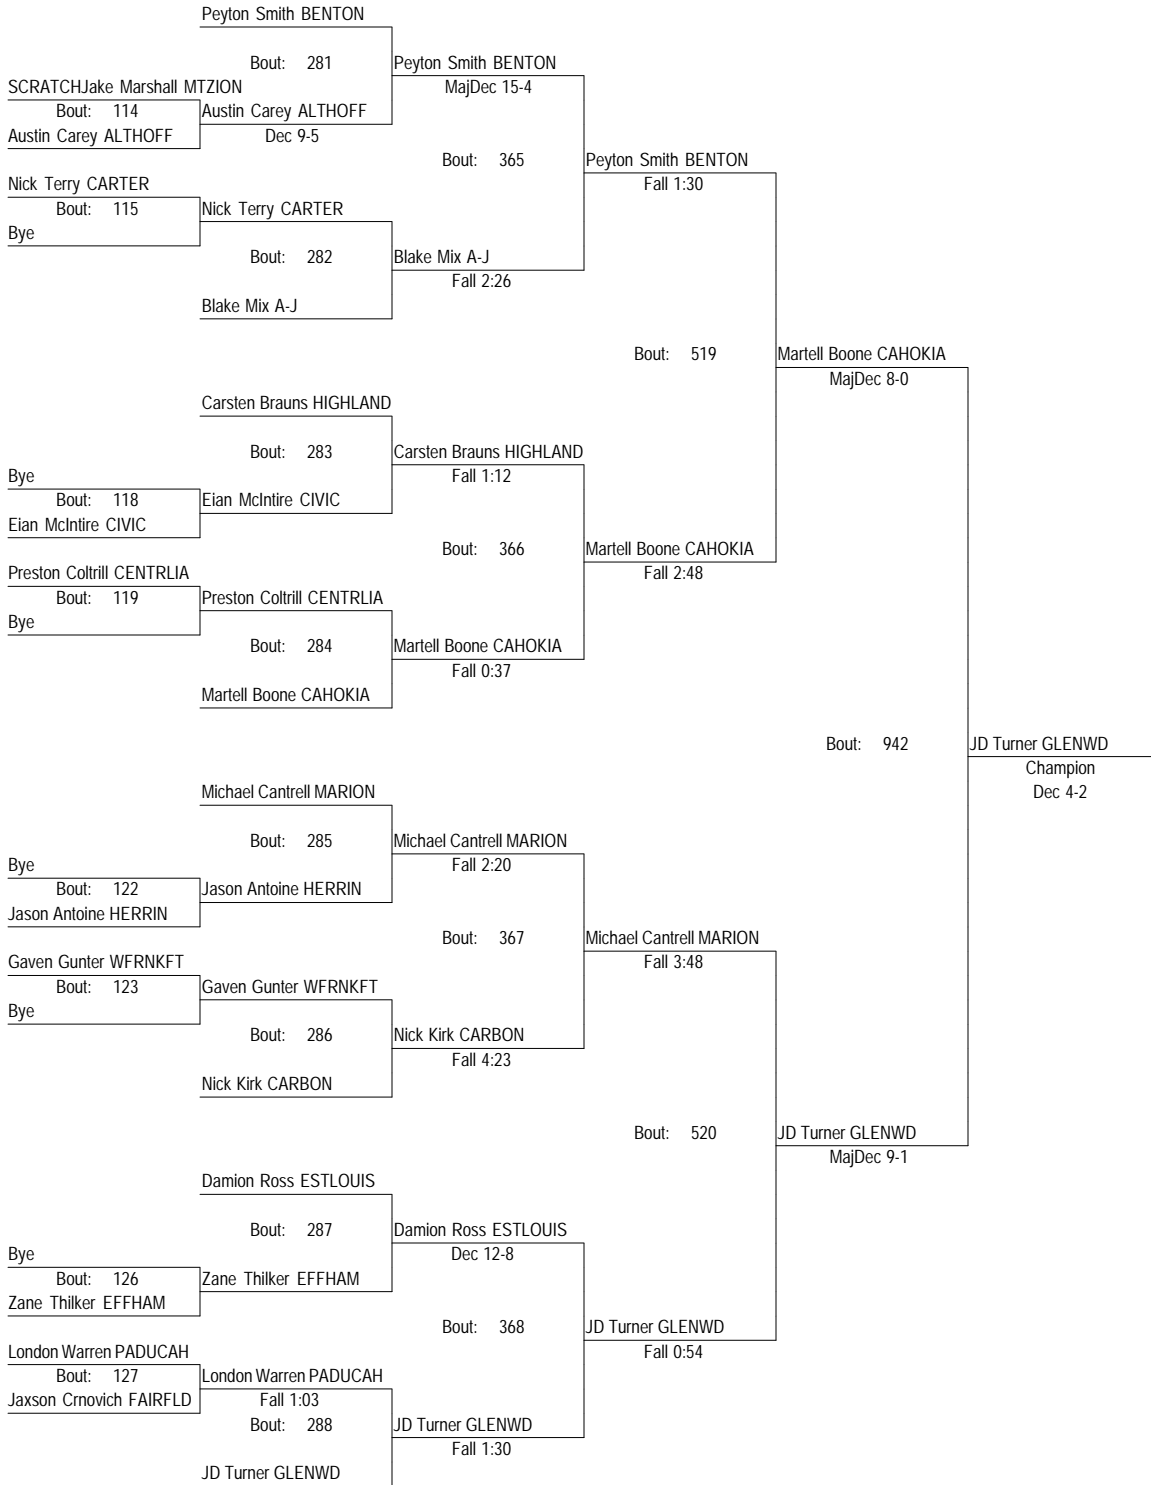

138

55th Annual Murdale Wrestling Tournament

January 8-9, 2016

138

55th Annual Murdale Wrestling Tournament

January 8-9, 2016

145

55th Annual Murdale Wrestling Tournament

January 8-9, 2016

145

55th Annual Murdale Wrestling Tournament

January 8-9, 2016

152

55th Annual Murdale Wrestling Tournament

January 8-9, 2016

152