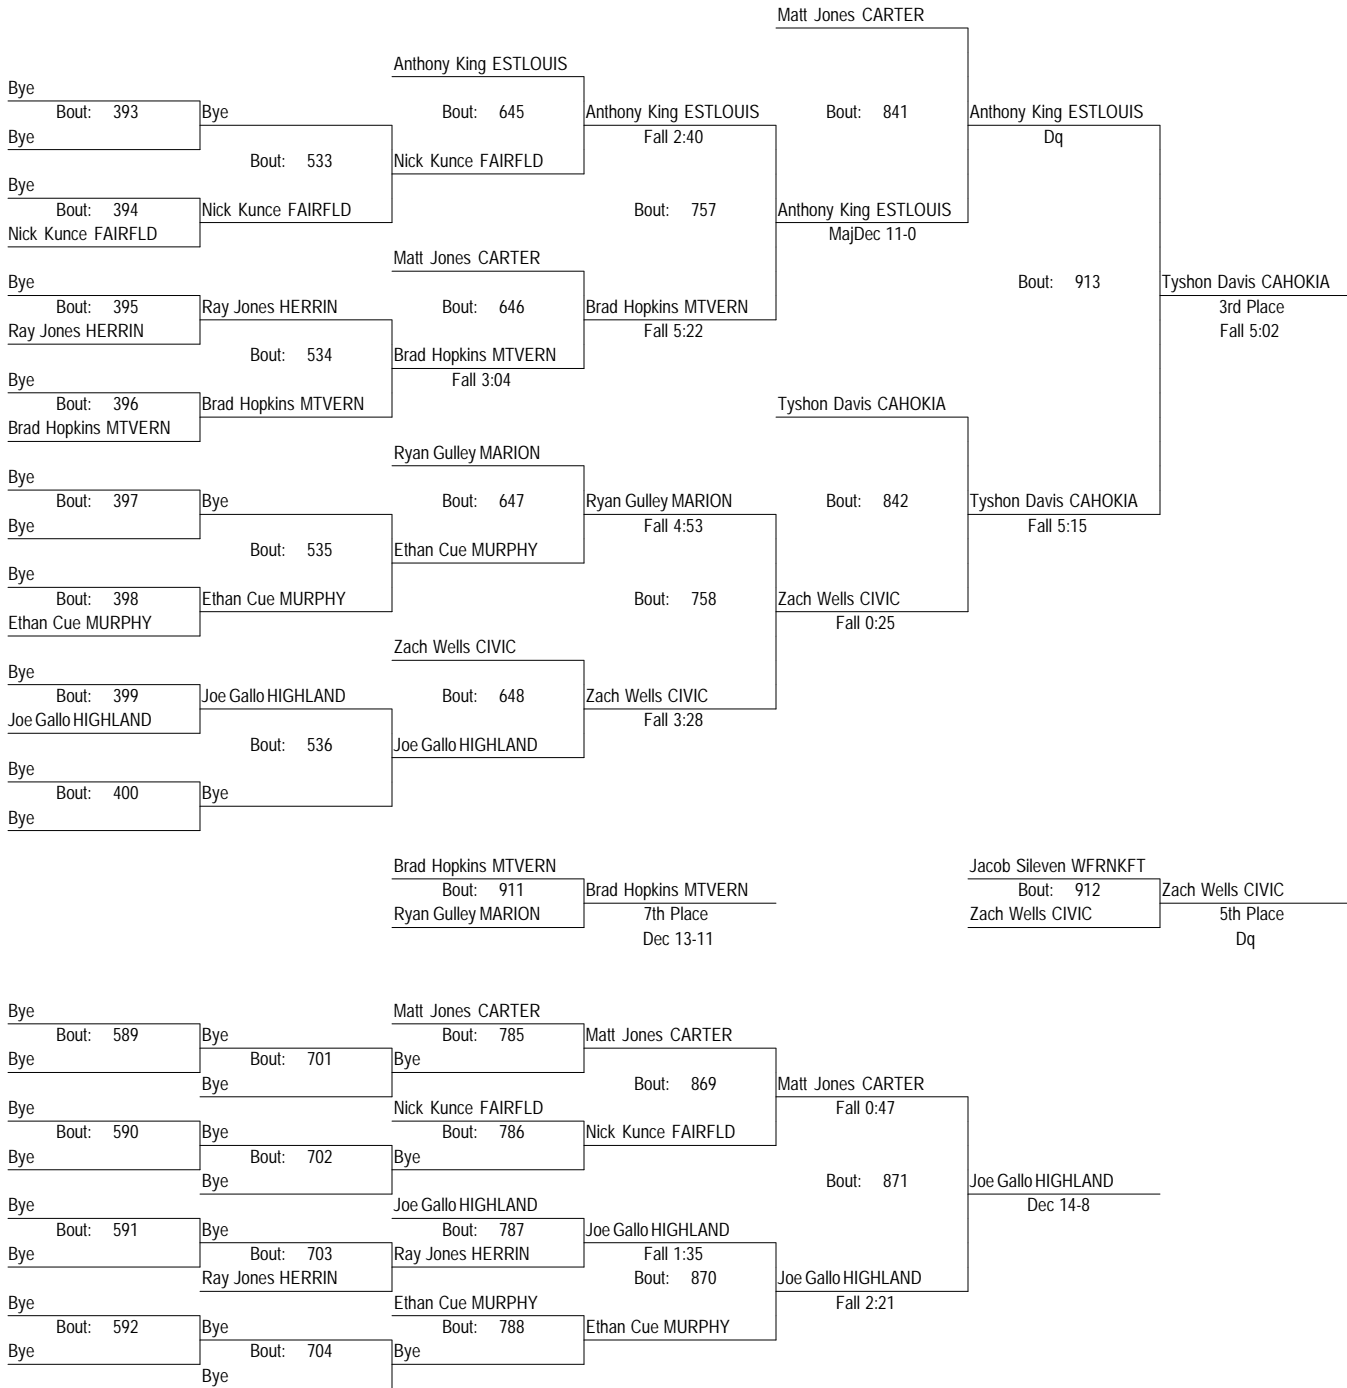

55th Annual Murdale Wrestling Tournament

January 8-9, 2016

106

55th Annual Murdale Wrestling Tournament

January 8-9, 2016

106

55th Annual Murdale Wrestling Tournament

January 8-9, 2016

113

55th Annual Murdale Wrestling Tournament

January 8-9, 2016

113

55th Annual Murdale Wrestling Tournament

January 8-9, 2016

120

55th Annual Murdale Wrestling Tournament