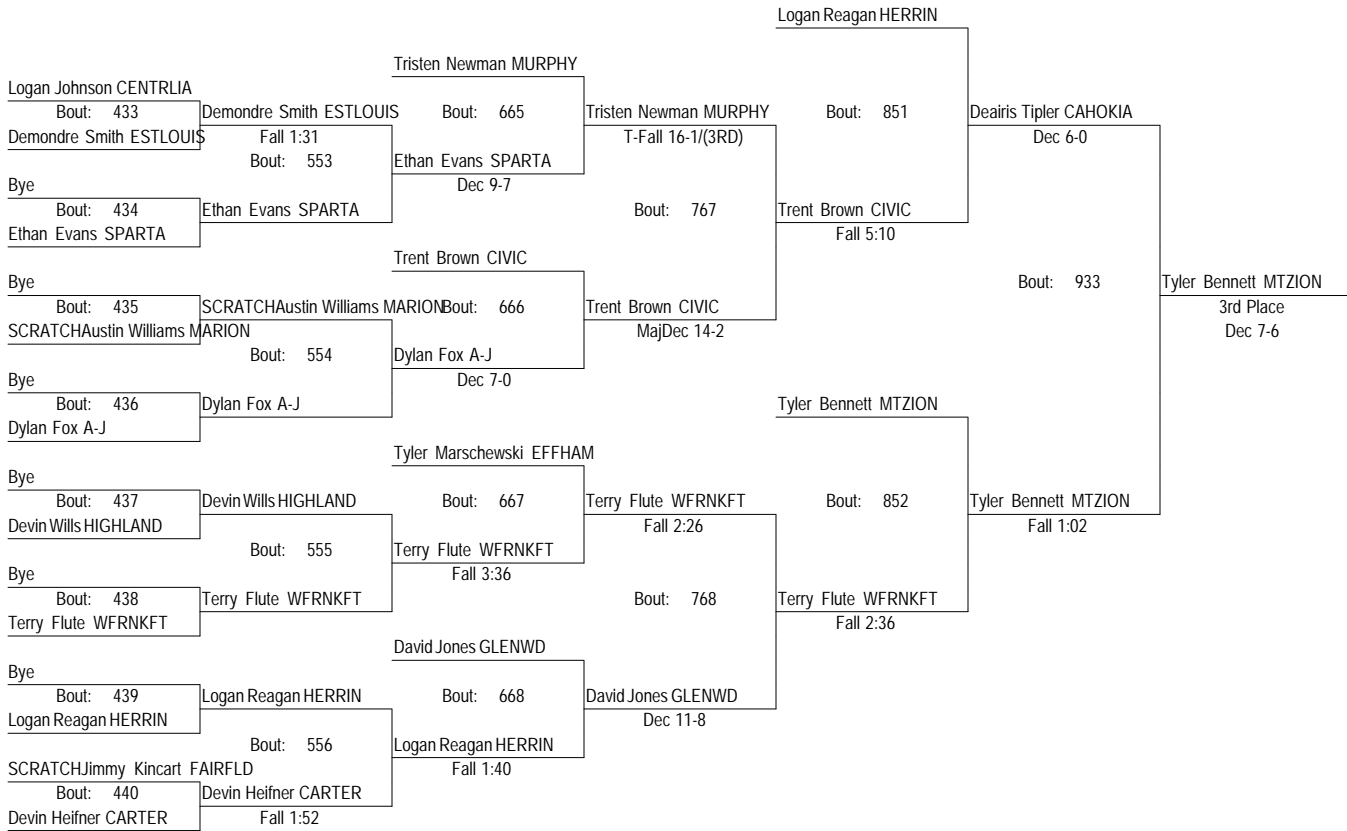

55th Annual Murdale Wrestling Tournament

January 8-9, 2016

132

55th Annual Murdale Wrestling Tournament

January 8-9, 2016

132

55th Annual Murdale Wrestling Tournament

January 8-9, 2016

138

55th Annual Murdale Wrestling Tournament

January 8-9, 2016

138

55th Annual Murdale Wrestling Tournament

January 8-9, 2016

145

55th Annual Murdale Wrestling Tournament