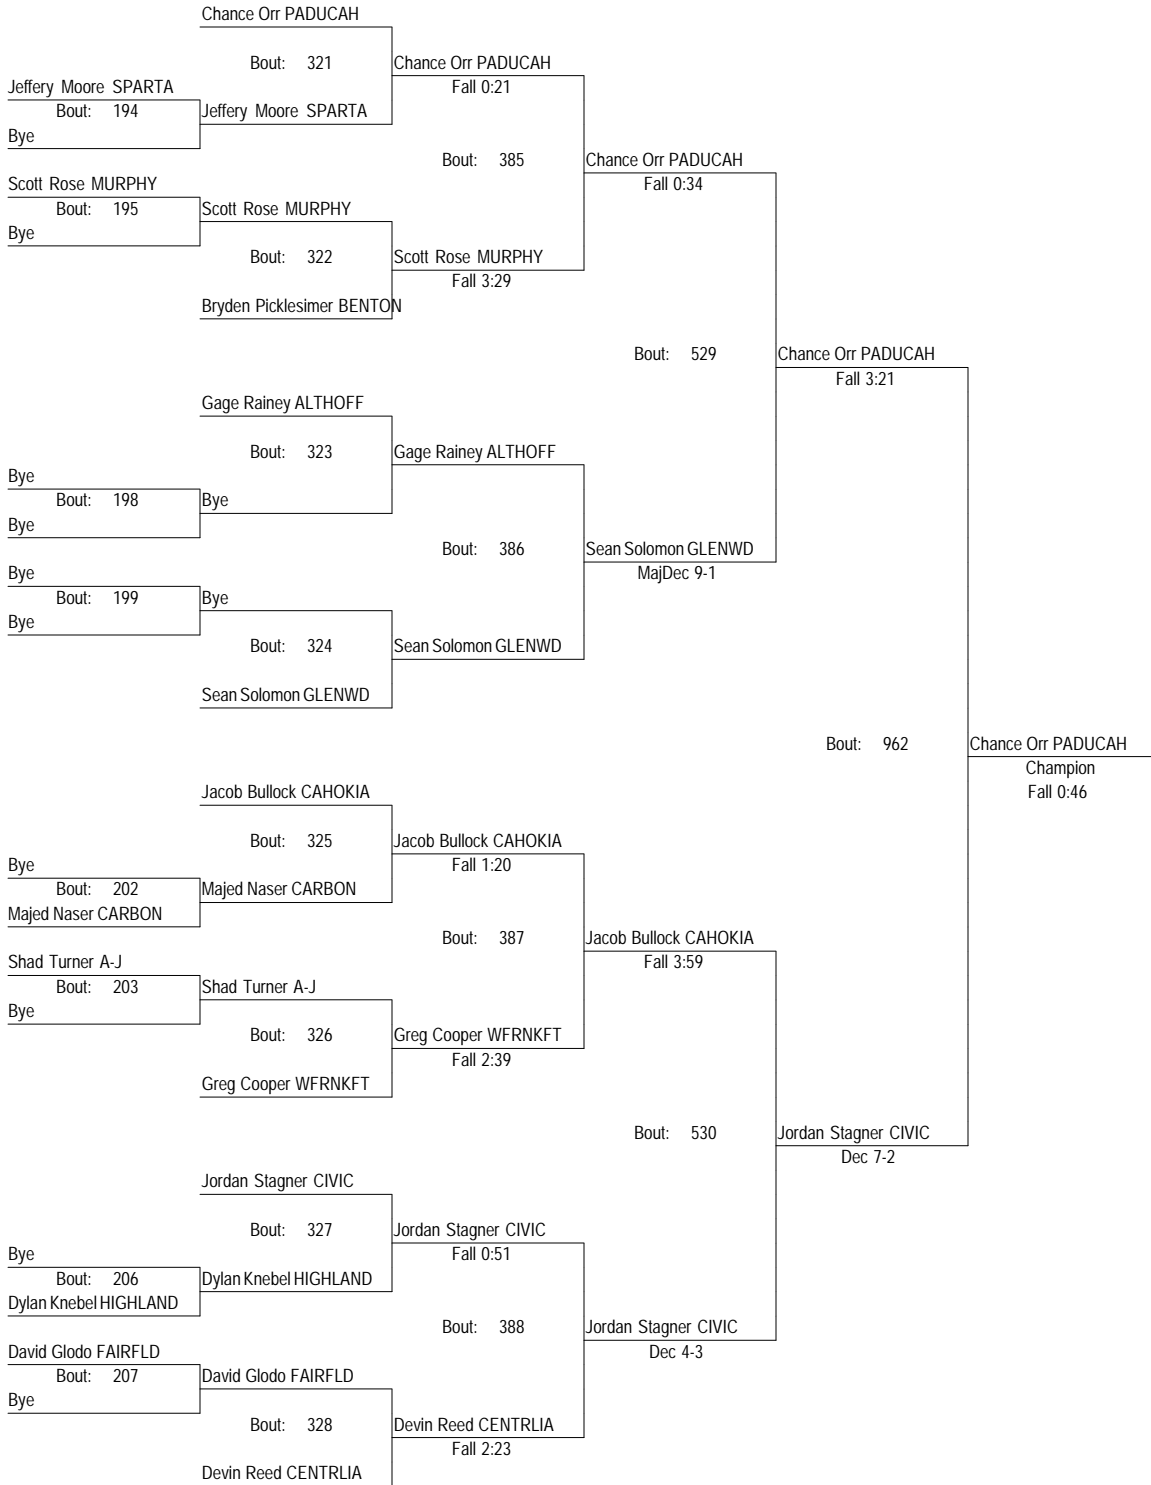

55th Annual Murdale Wrestling Tournament

January 8-9, 2016

220