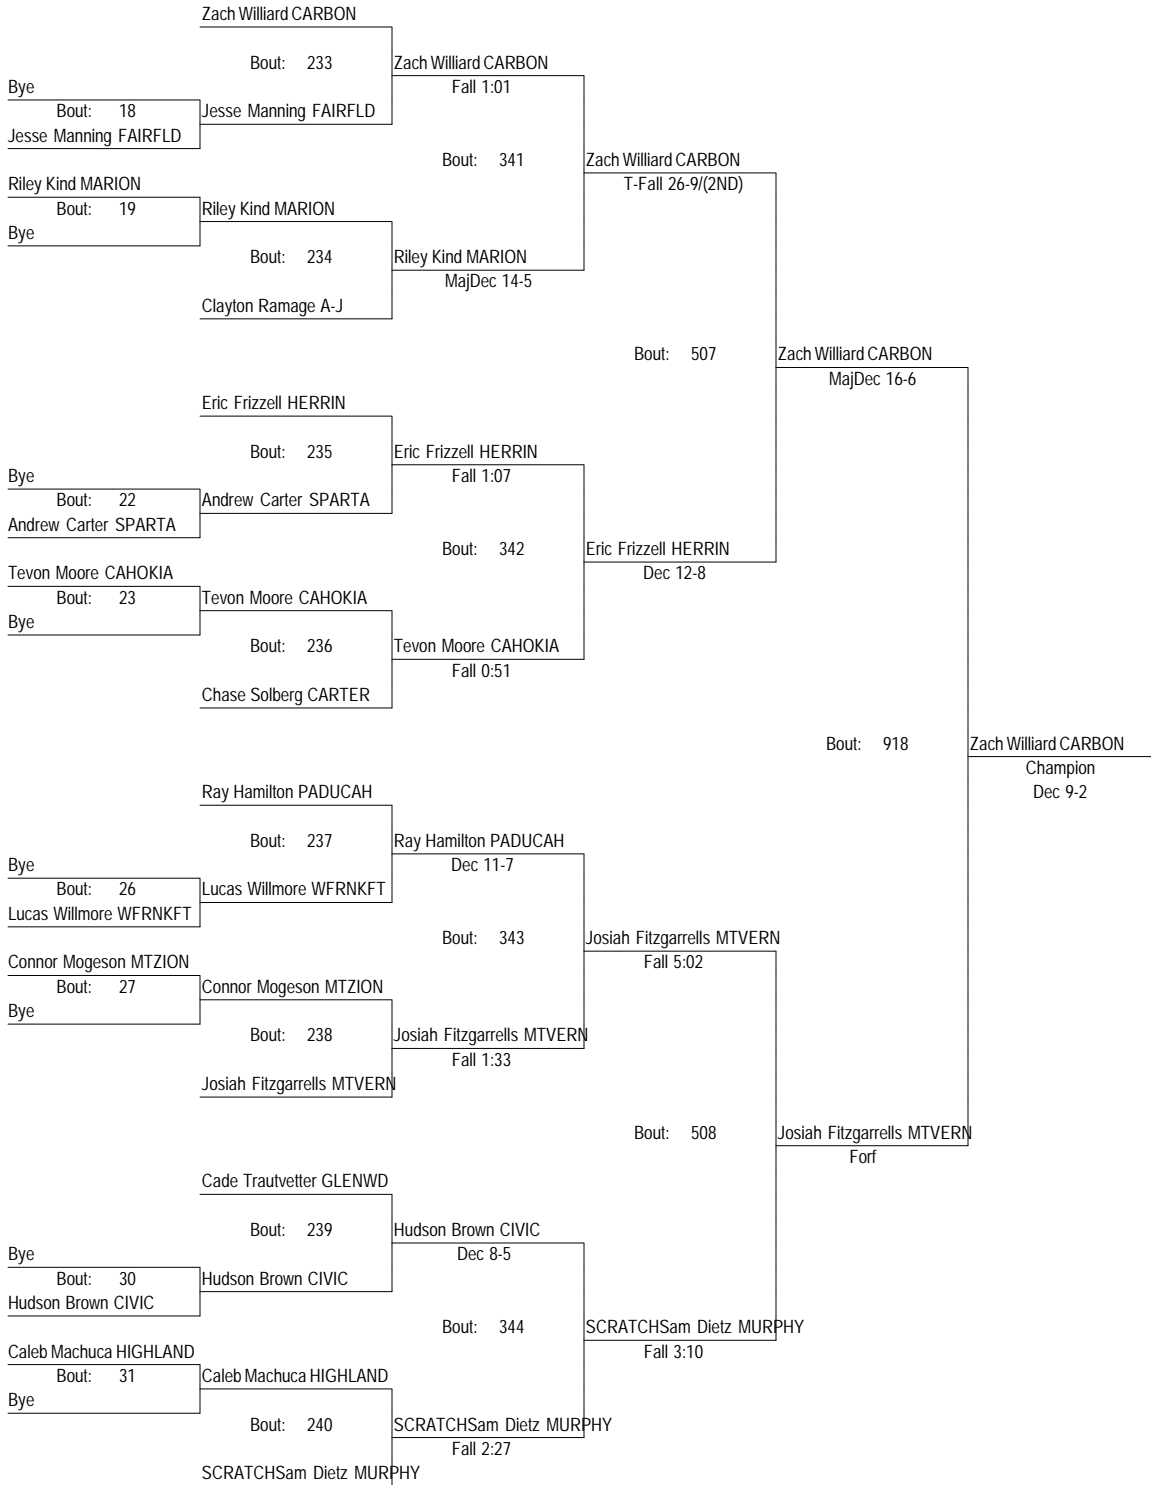

55th Annual Murdale Wrestling Tournament

January 8-9, 2016

106

55th Annual Murdale Wrestling Tournament

January 8-9, 2016

106

55th Annual Murdale Wrestling Tournament

January 8-9, 2016

113

55th Annual Murdale Wrestling Tournament

January 8-9, 2016

113

55th Annual Murdale Wrestling Tournament

January 8-9, 2016

120

55th Annual Murdale Wrestling Tournament

January 8-9, 2016

120

55th Annual Murdale Wrestling Tournament

January 8-9, 2016

126

55th Annual Murdale Wrestling Tournament

January 8-9, 2016

126