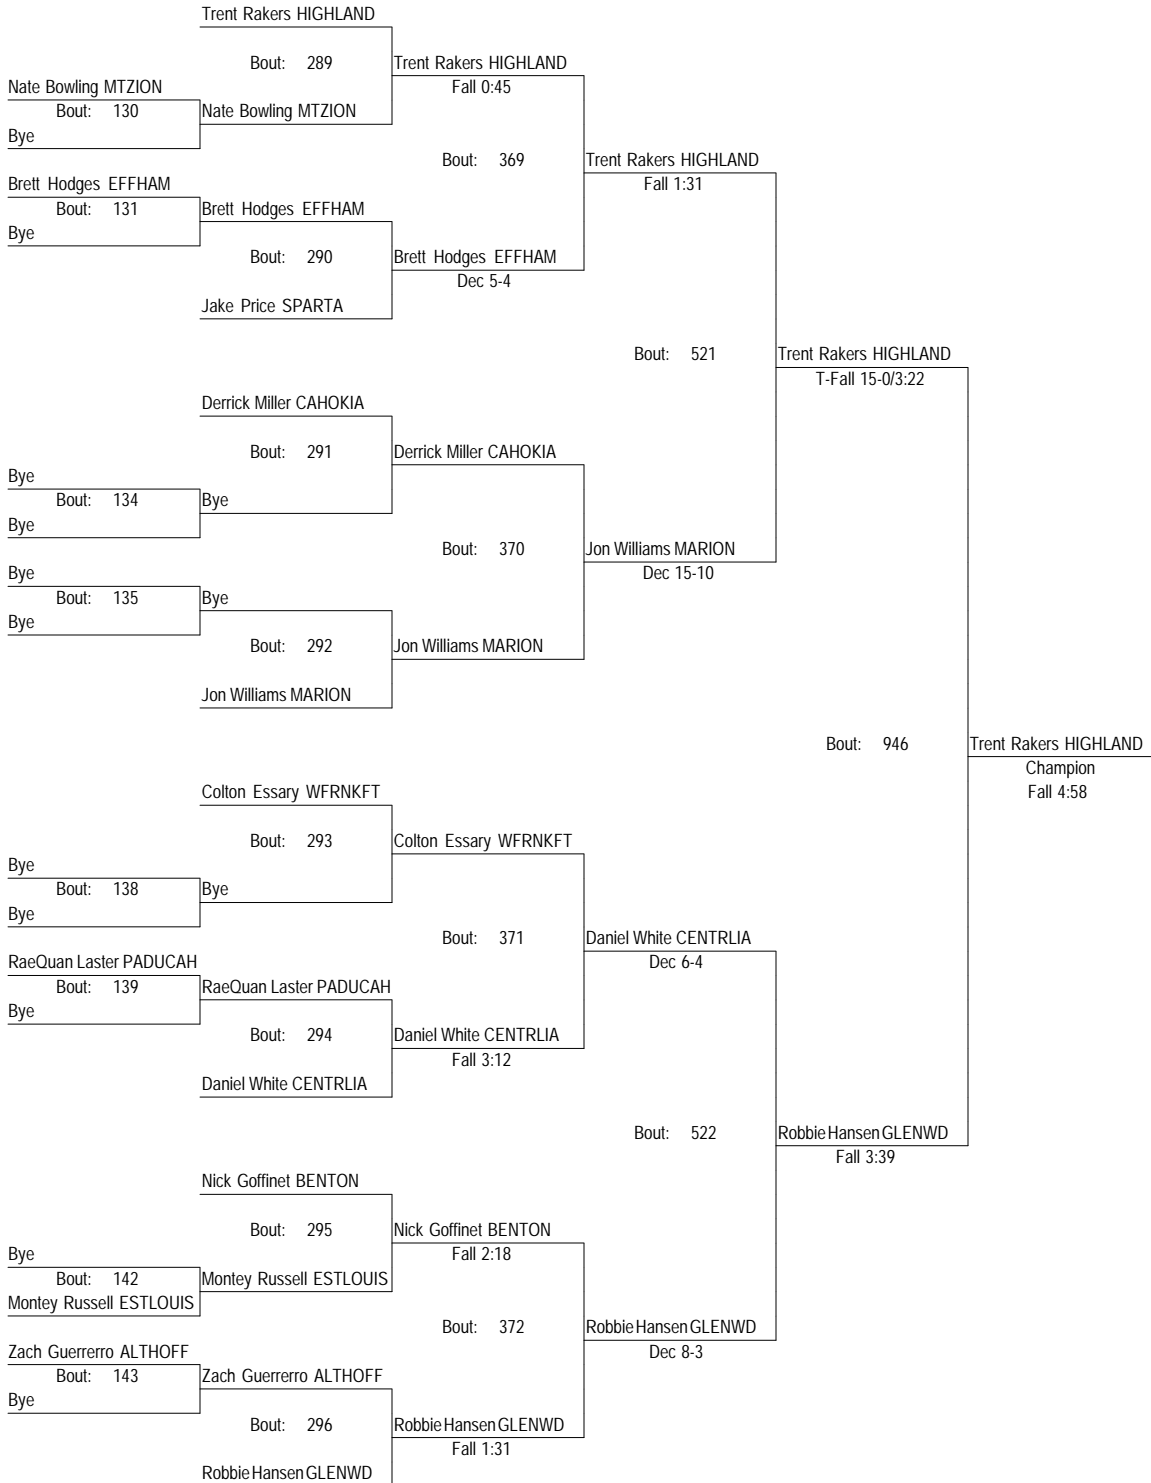

55th Annual Murdale Wrestling Tournament

January 8-9, 2016

160