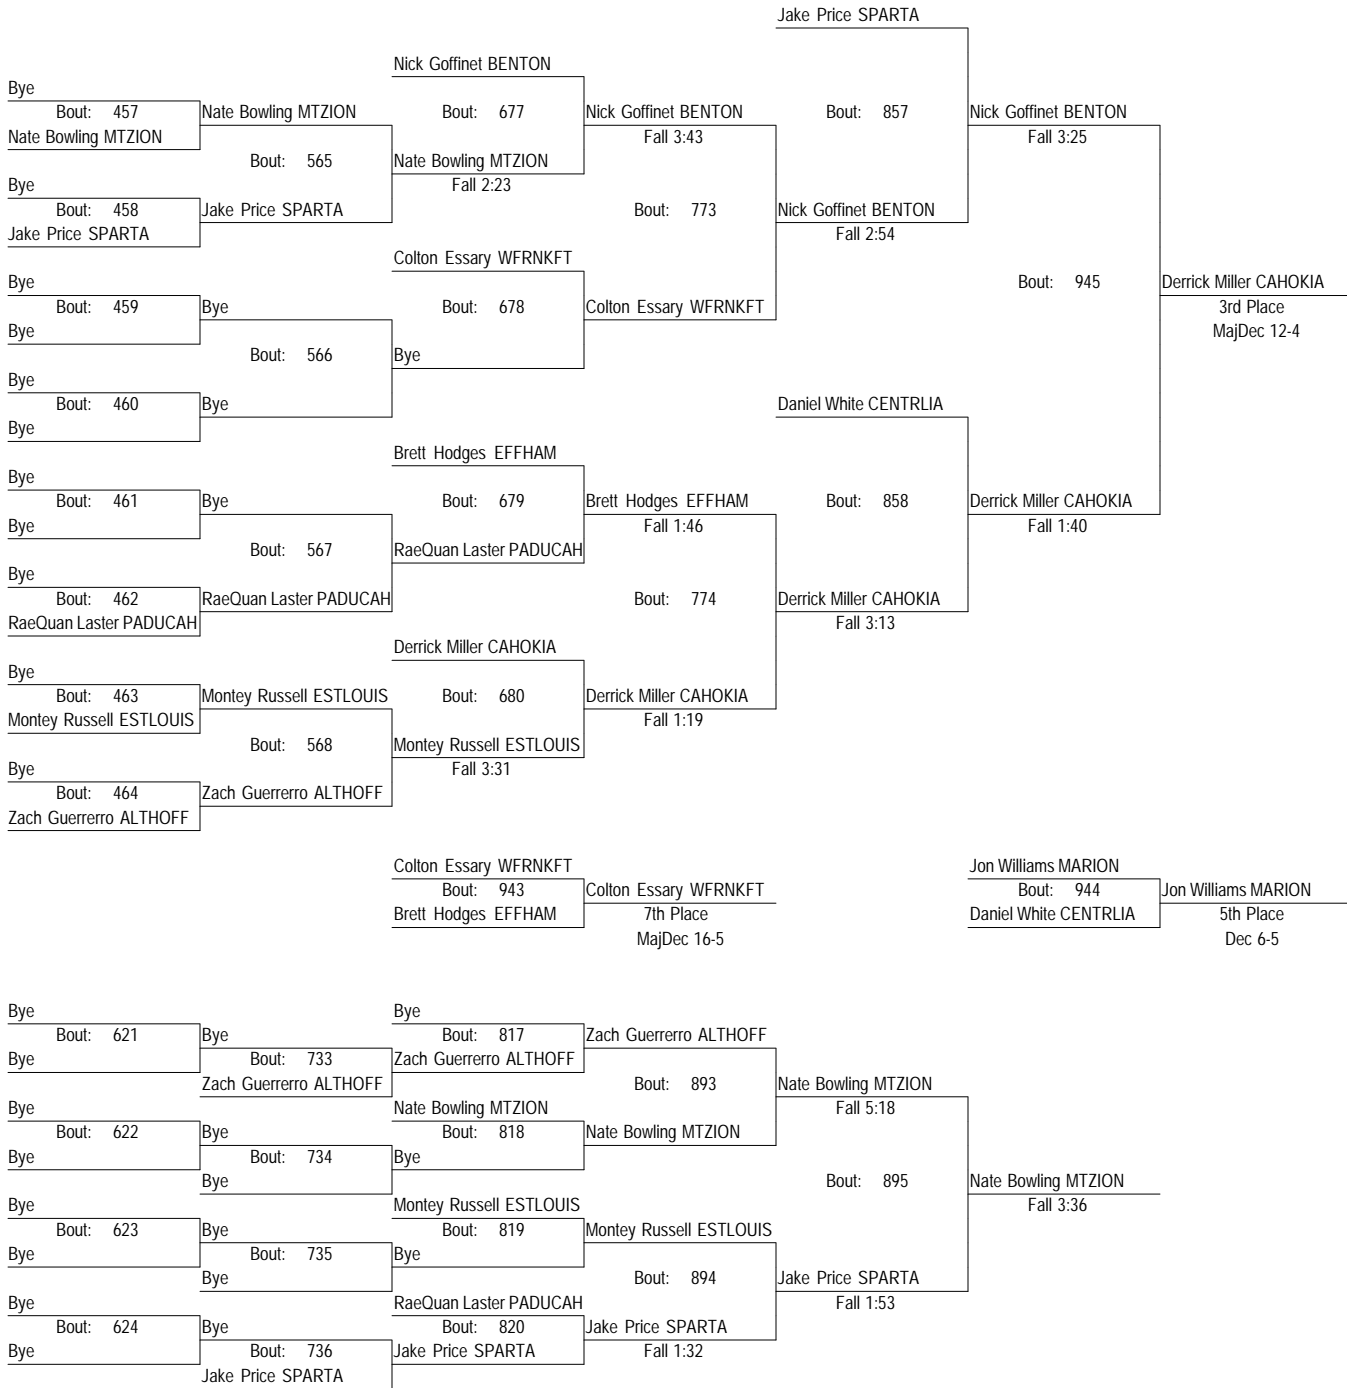

55th Annual Murdale Wrestling Tournament

January 8-9, 2016

160

55th Annual Murdale Wrestling Tournament

January 8-9, 2016

160

55th Annual Murdale Wrestling Tournament

January 8-9, 2016