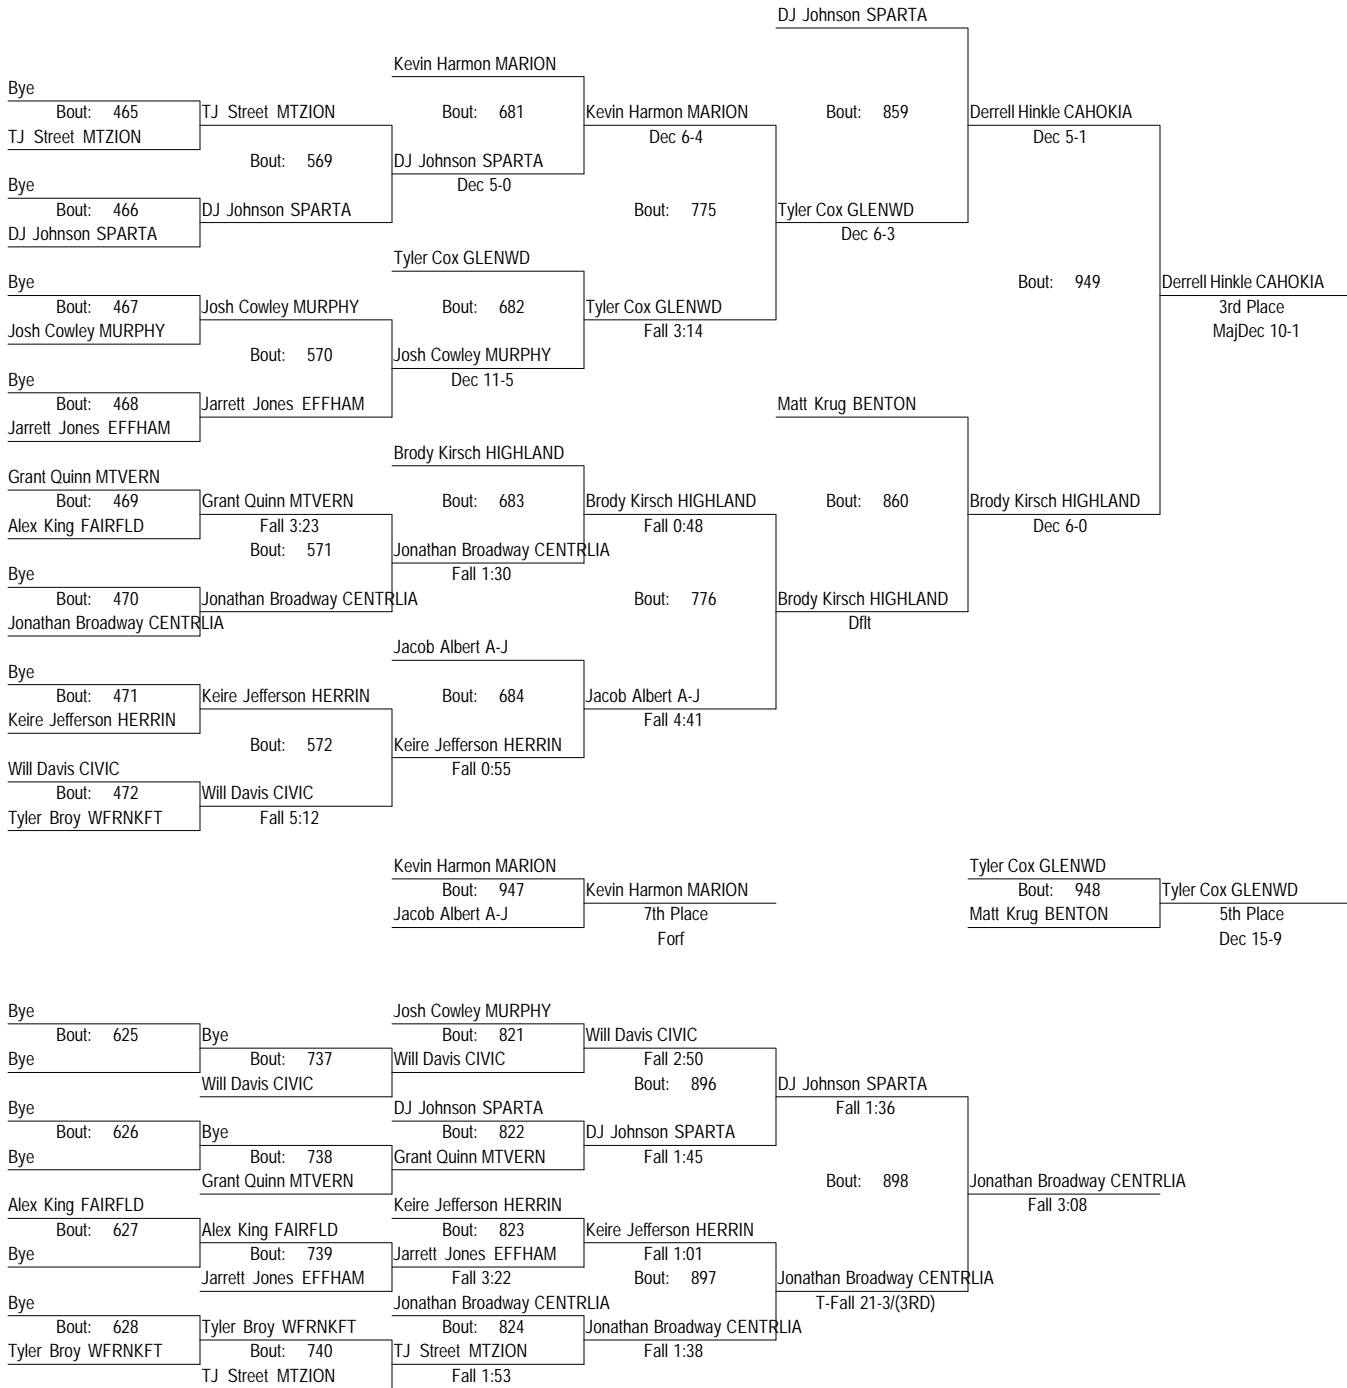

55th Annual Murdale Wrestling Tournament

January 8-9, 2016

170