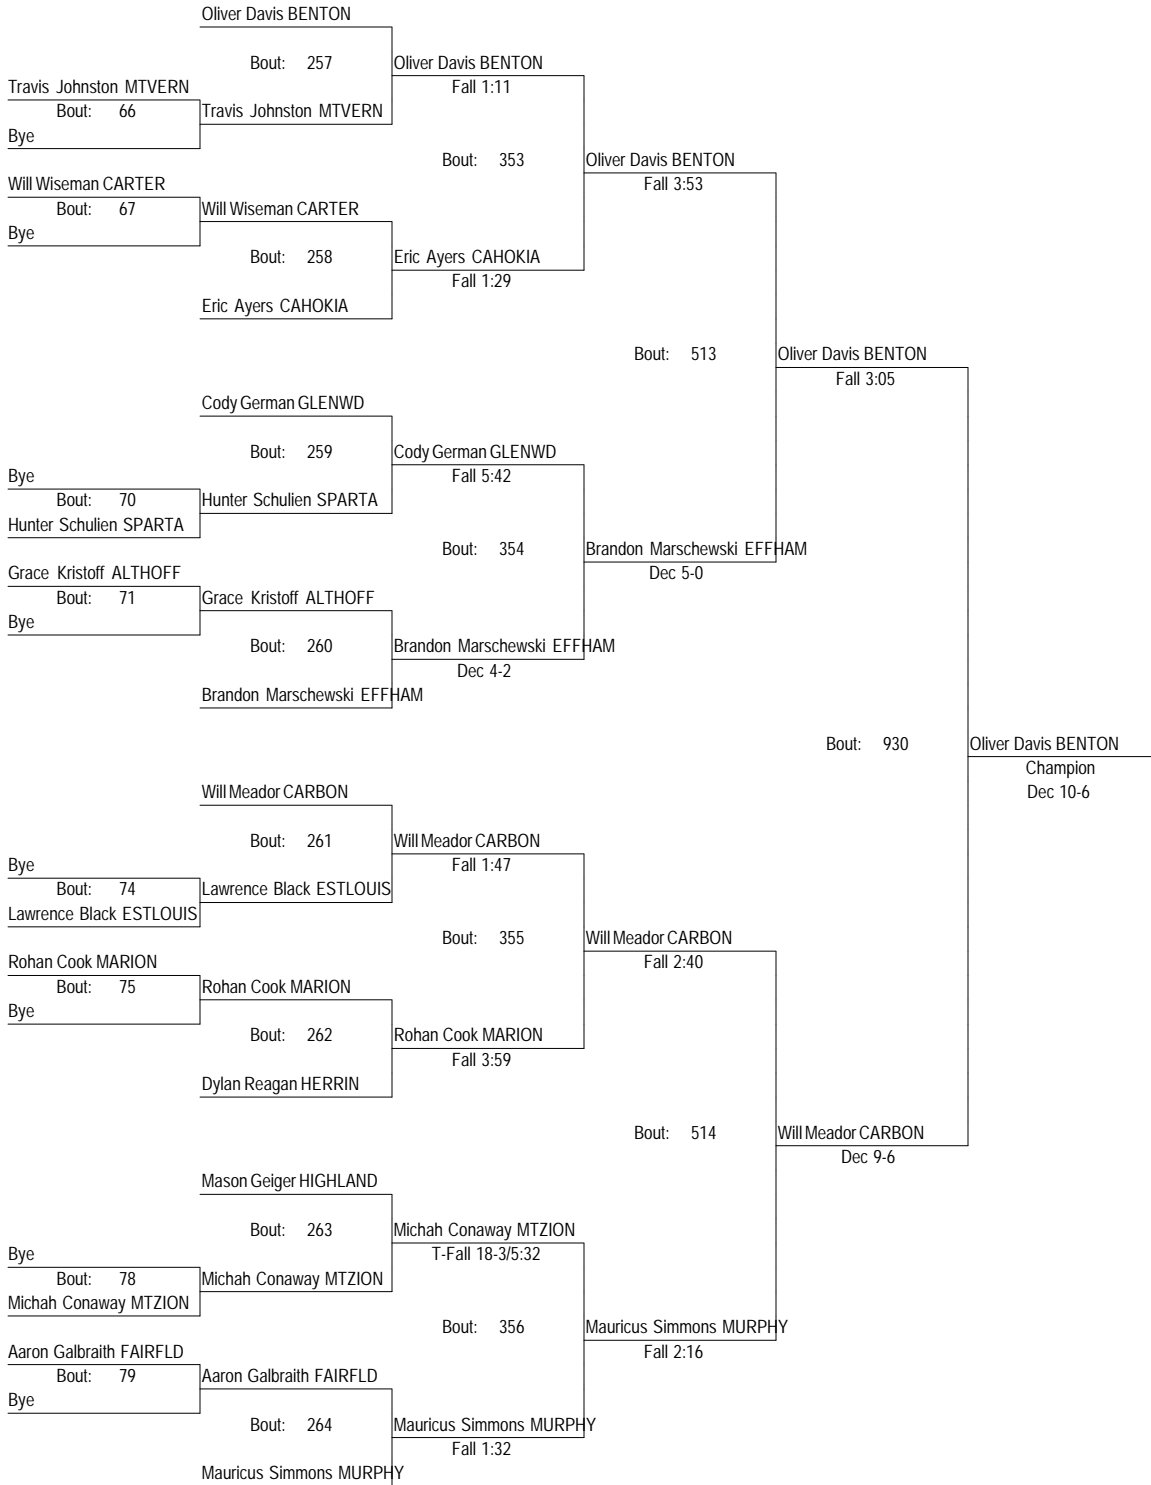

55th Annual Murdale Wrestling Tournament

January 8-9, 2016

106

55th Annual Murdale Wrestling Tournament

January 8-9, 2016

106

55th Annual Murdale Wrestling Tournament

January 8-9, 2016

113

55th Annual Murdale Wrestling Tournament

January 8-9, 2016

113

55th Annual Murdale Wrestling Tournament

January 8-9, 2016

120

55th Annual Murdale Wrestling Tournament

January 8-9, 2016

120

55th Annual Murdale Wrestling Tournament

January 8-9, 2016

126

55th Annual Murdale Wrestling Tournament

January 8-9, 2016

126

55th Annual Murdale Wrestling Tournament

January 8-9, 2016

132

55th Annual Murdale Wrestling Tournament

January 8-9, 2016

132

55th Annual Murdale Wrestling Tournament

January 8-9, 2016