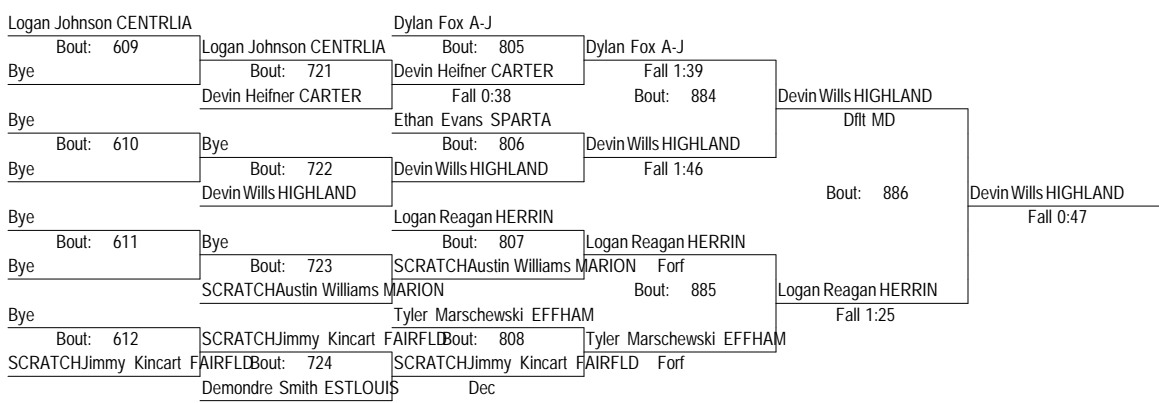

55th Annual Murdale Wrestling Tournament

January 8-9, 2016

138