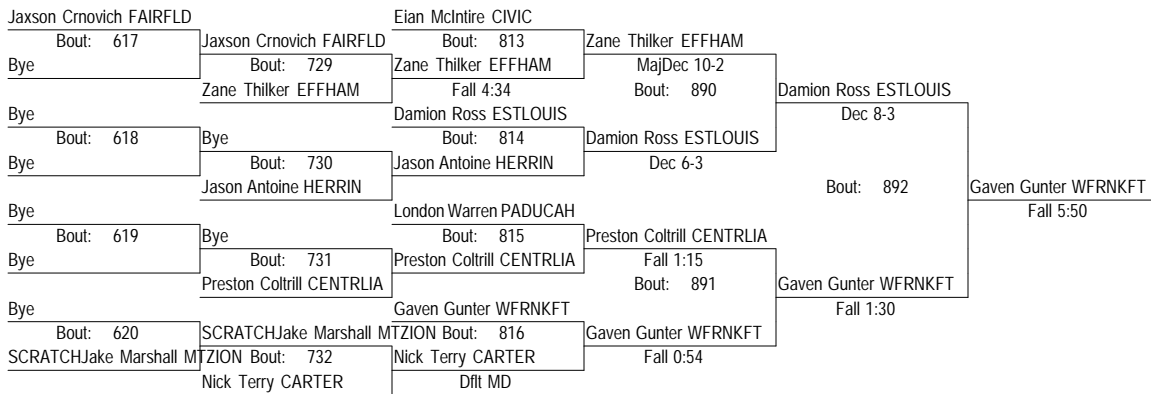

January 8-9, 2016

145

55th Annual Murdale Wrestling Tournament

January 8-9, 2016

152

55th Annual Murdale Wrestling Tournament

January 8-9, 2016

152