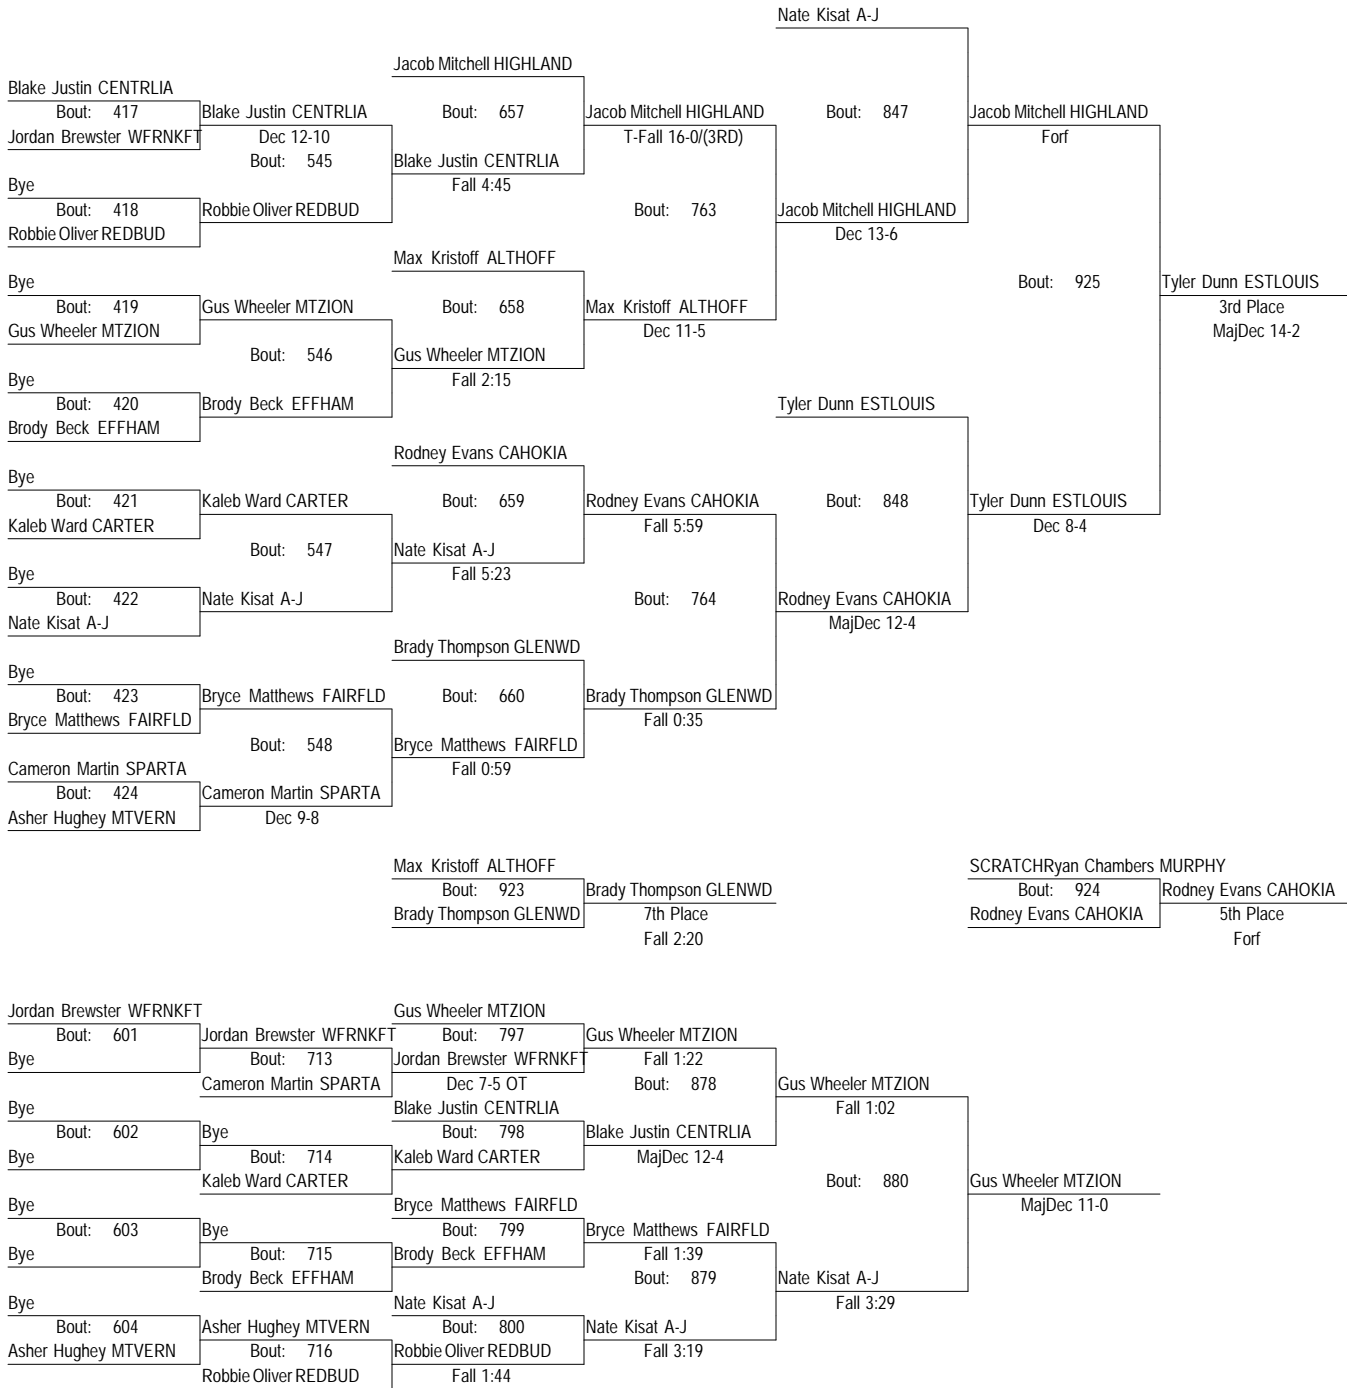

55th Annual Murdale Wrestling Tournament

January 8-9, 2016

106

55th Annual Murdale Wrestling Tournament

January 8-9, 2016

106

55th Annual Murdale Wrestling Tournament

January 8-9, 2016

113

55th Annual Murdale Wrestling Tournament

January 8-9, 2016

113

55th Annual Murdale Wrestling Tournament

January 8-9, 2016

120

55th Annual Murdale Wrestling Tournament

January 8-9, 2016

120

55th Annual Murdale Wrestling Tournament

January 8-9, 2016

126

55th Annual Murdale Wrestling Tournament

January 8-9, 2016

126

55th Annual Murdale Wrestling Tournament

January 8-9, 2016

132

55th Annual Murdale Wrestling Tournament

January 8-9, 2016

132

55th Annual Murdale Wrestling Tournament

January 8-9, 2016