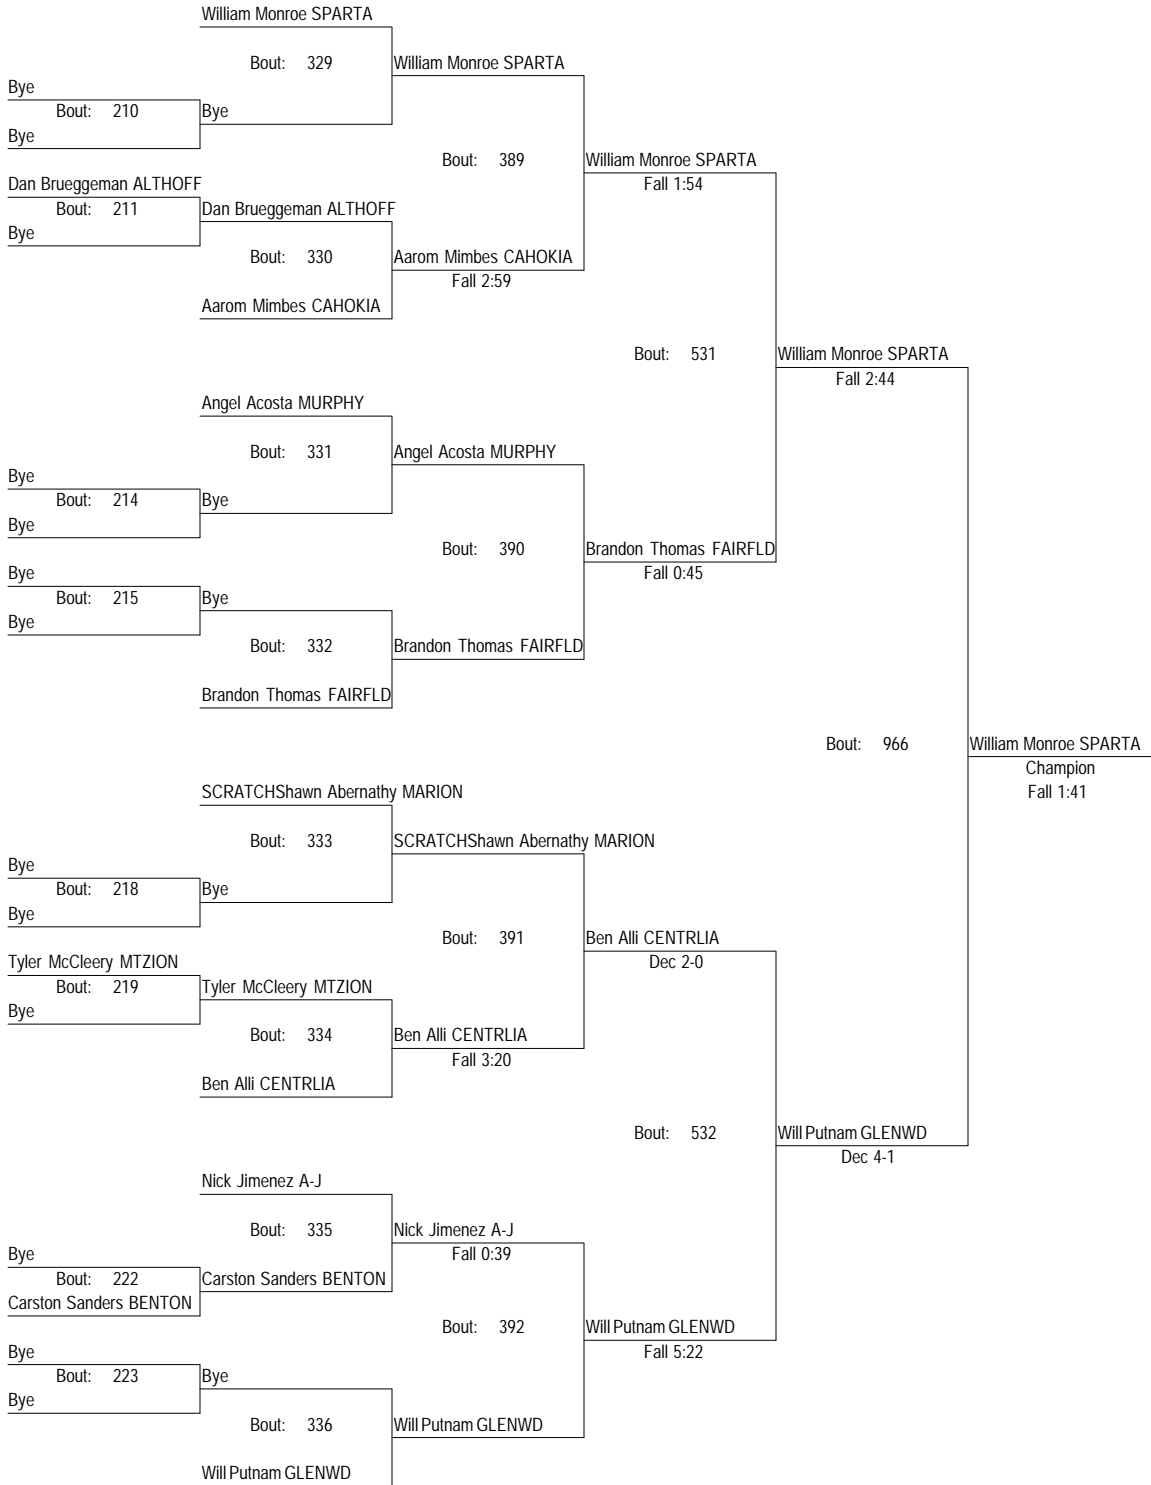

55th Annual Murdale Wrestling Tournament

January 8-9, 2016

285