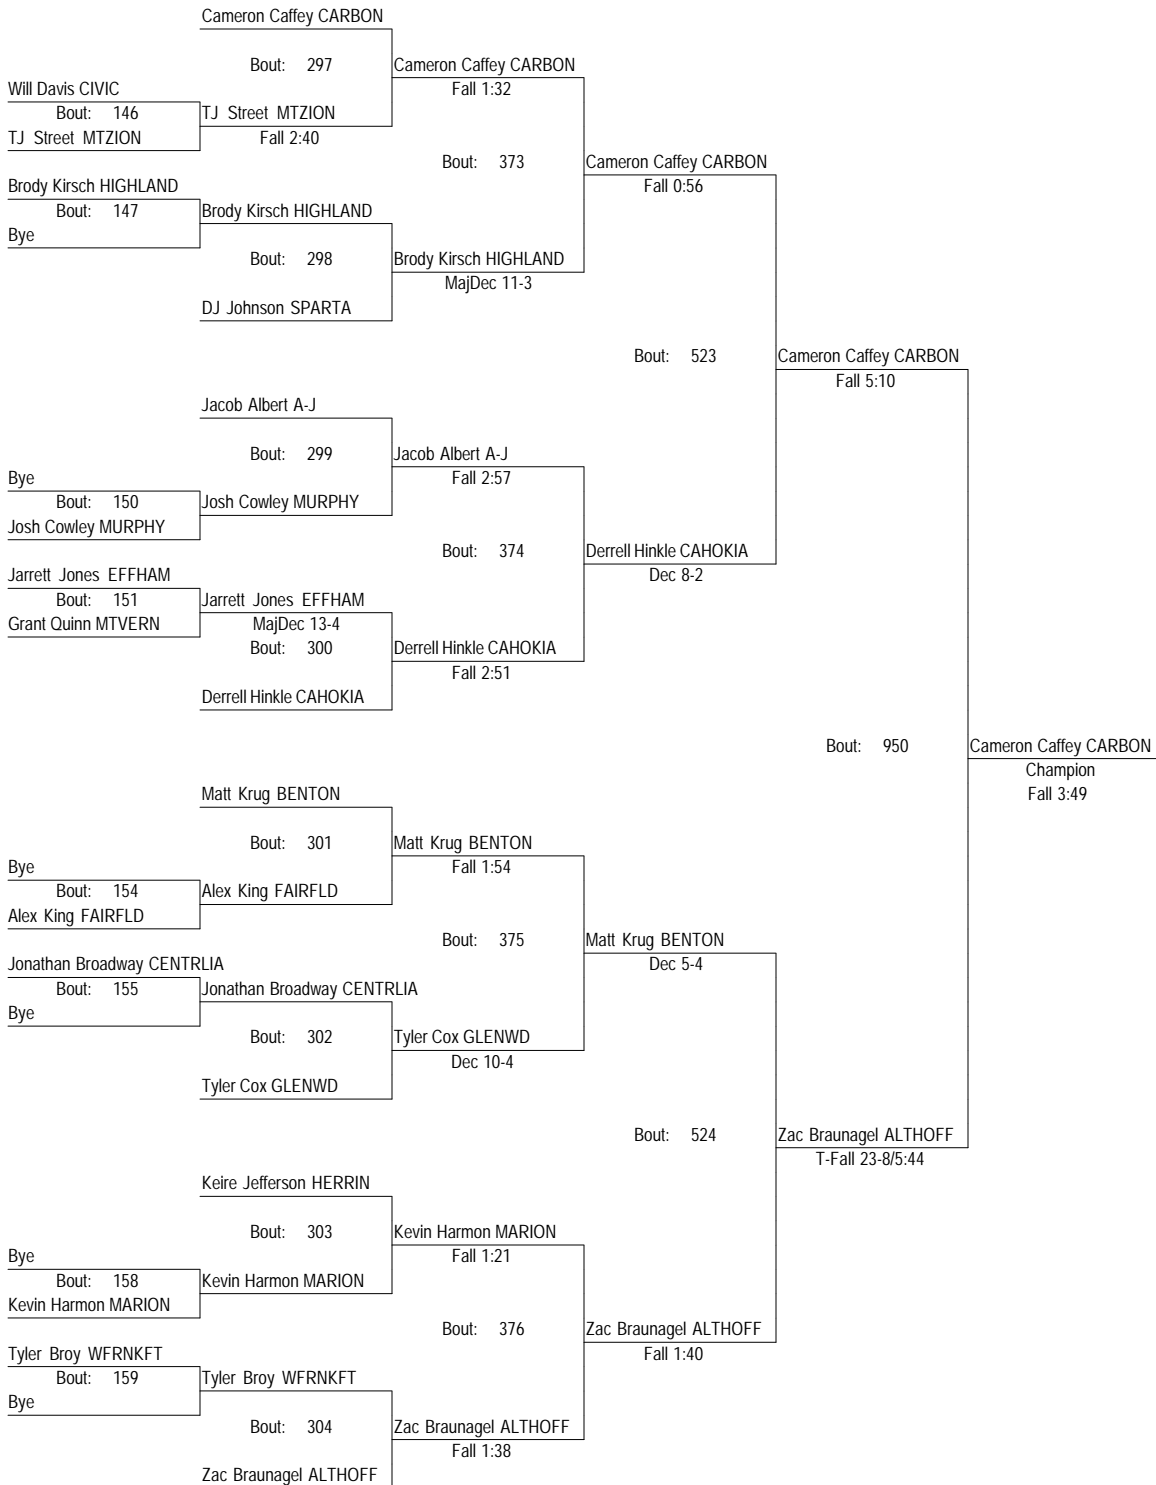

55th Annual Murdale Wrestling Tournament

January 8-9, 2016

170