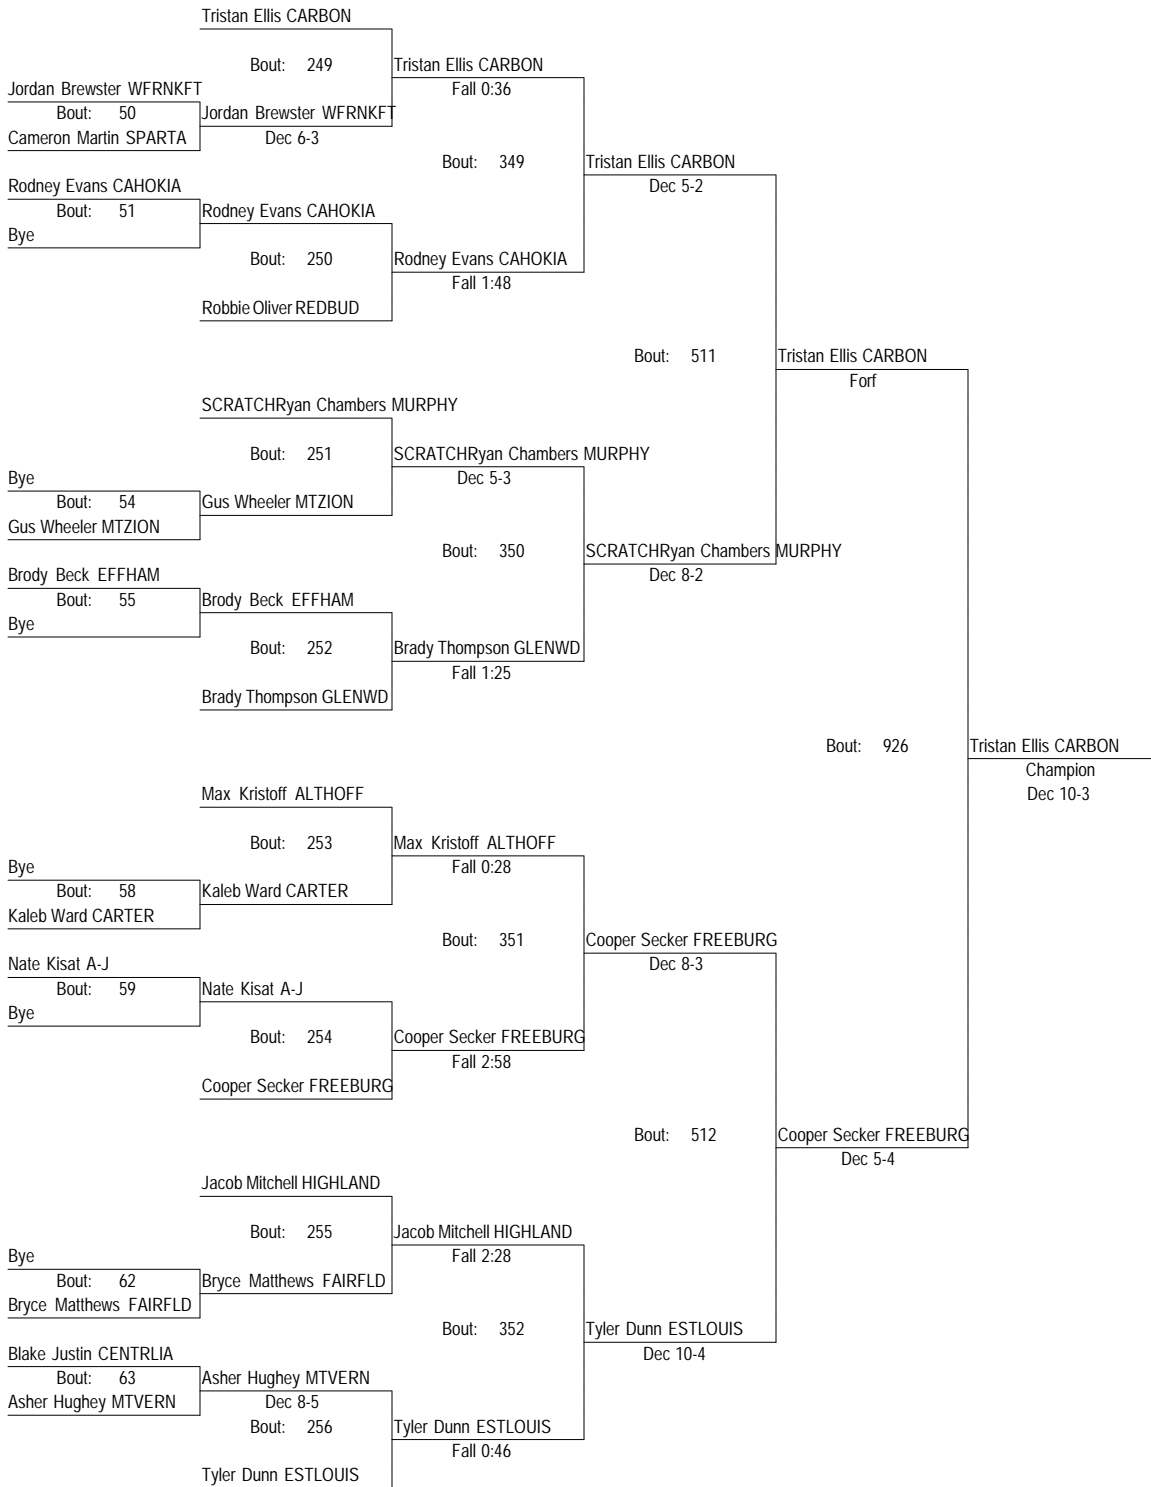

55th Annual Murdale Wrestling Tournament

January 8-9, 2016

106

55th Annual Murdale Wrestling Tournament

January 8-9, 2016

106

55th Annual Murdale Wrestling Tournament

January 8-9, 2016

113

55th Annual Murdale Wrestling Tournament

January 8-9, 2016

113

55th Annual Murdale Wrestling Tournament

January 8-9, 2016

120

55th Annual Murdale Wrestling Tournament

January 8-9, 2016

120

55th Annual Murdale Wrestling Tournament

January 8-9, 2016

126

55th Annual Murdale Wrestling Tournament

January 8-9, 2016

126

55th Annual Murdale Wrestling Tournament

January 8-9, 2016

132

55th Annual Murdale Wrestling Tournament

January 8-9, 2016

132

55th Annual Murdale Wrestling Tournament

January 8-9, 2016