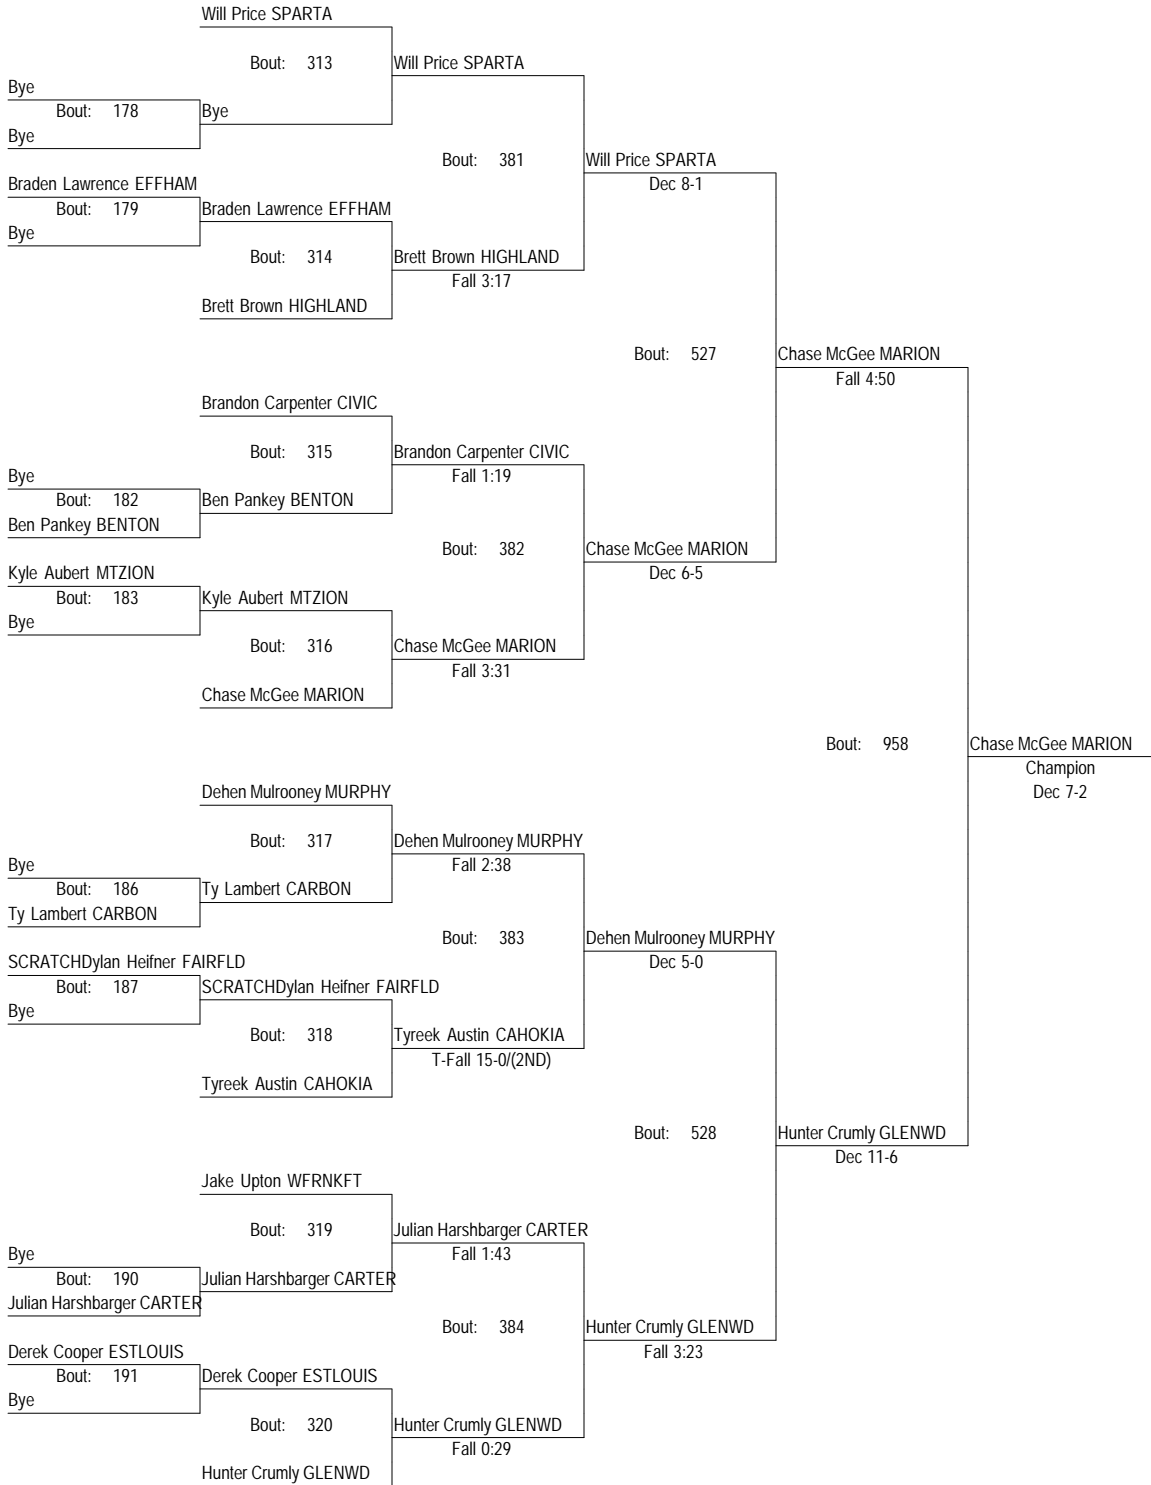

January 8-9, 2016

182

55th Annual Murdale Wrestling Tournament

January 8-9, 2016

195

55th Annual Murdale Wrestling Tournament

January 8-9, 2016

195