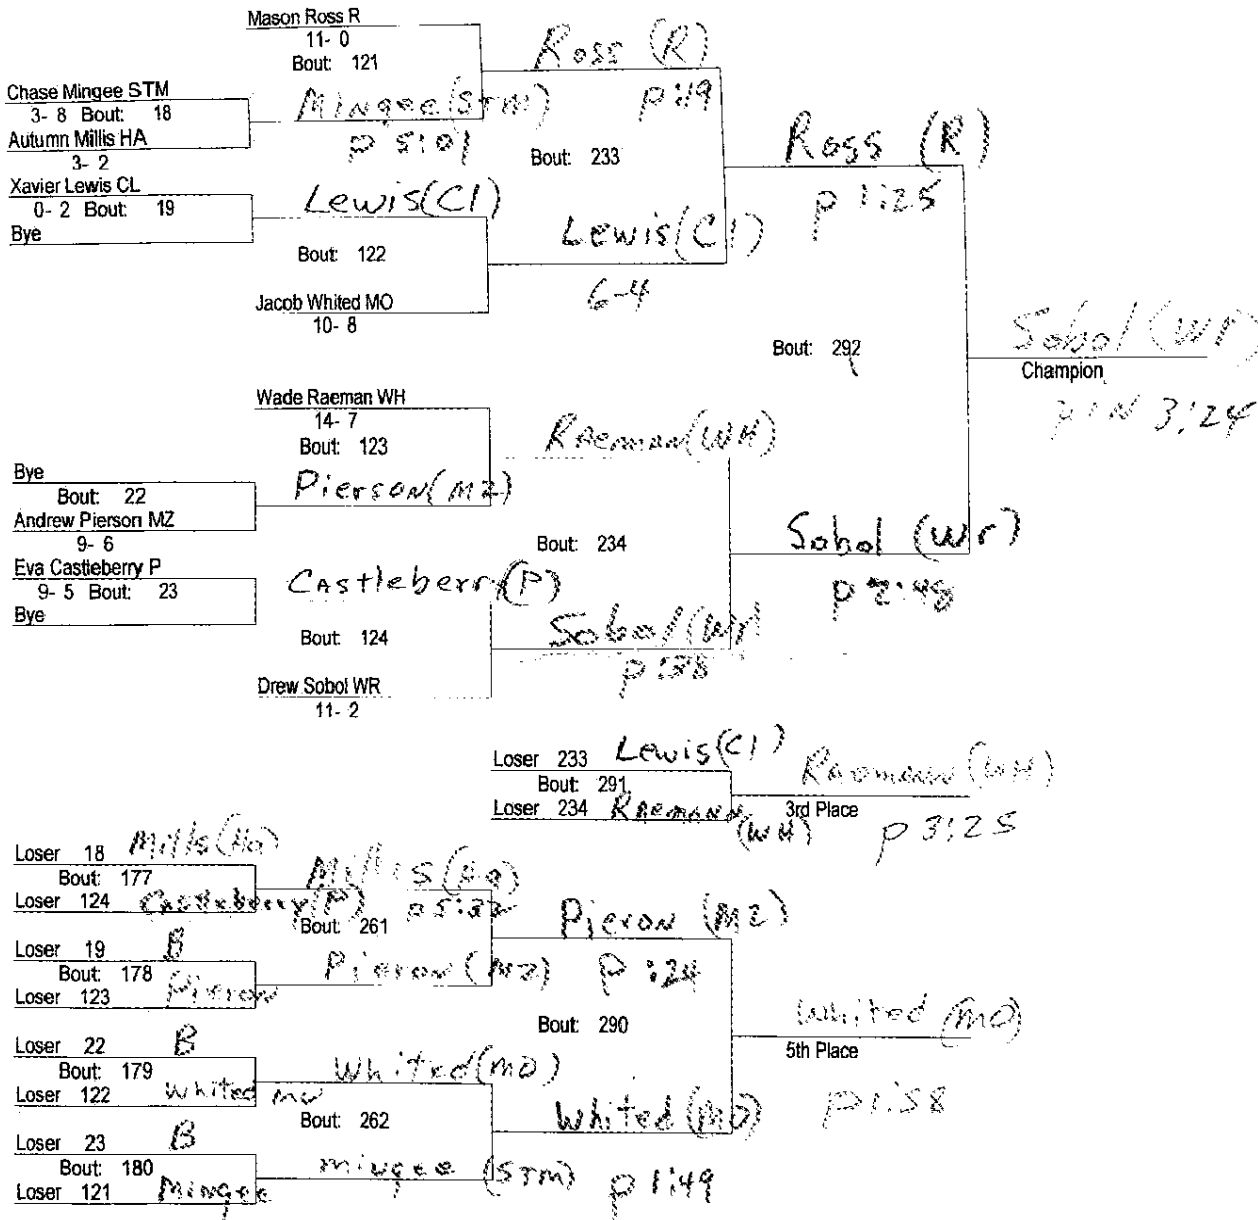

2016 Mt. Olive Invitational (copy)

January 9, 2016

Place	Score	Name	1st	2nd	3rd	4th	5th	6th
1	232.00	Whitfield	4	2	2		2	1
2	183.00	Harrisburg	3	4			1	1
3	167.00	Carlinville	2	2		4	2	
4	140.00	Rochester			3	2	1	2
5	138.00	Wood River	3	1		2		1
6	126.00	Pinckneyville	1		3	4		
7	97.50	Mt. Olive	1	1	1	1	2	
8	93.00	Carlyle			1	1	3	3
9	79.00	Hillsboro			1	2		2
10	38.00	St. Thomas More			1		1	1
11	30.00	Metro East			1	1		
12	29.00	Chatham JV			1		1	1
13	12.00	Mt. Zion JV						1
14	0.00	*Whitfield JV					2	
	0.00	*Mt. Olive JV						

* Team has non-scoring wrestler

2016 Mt. Olive Invitational (copy)

January 9, 2016

106

2016 Mt. Olive Invitational (copy)

January 9, 2016

113

2016 Mt. Olive Invitational (copy)