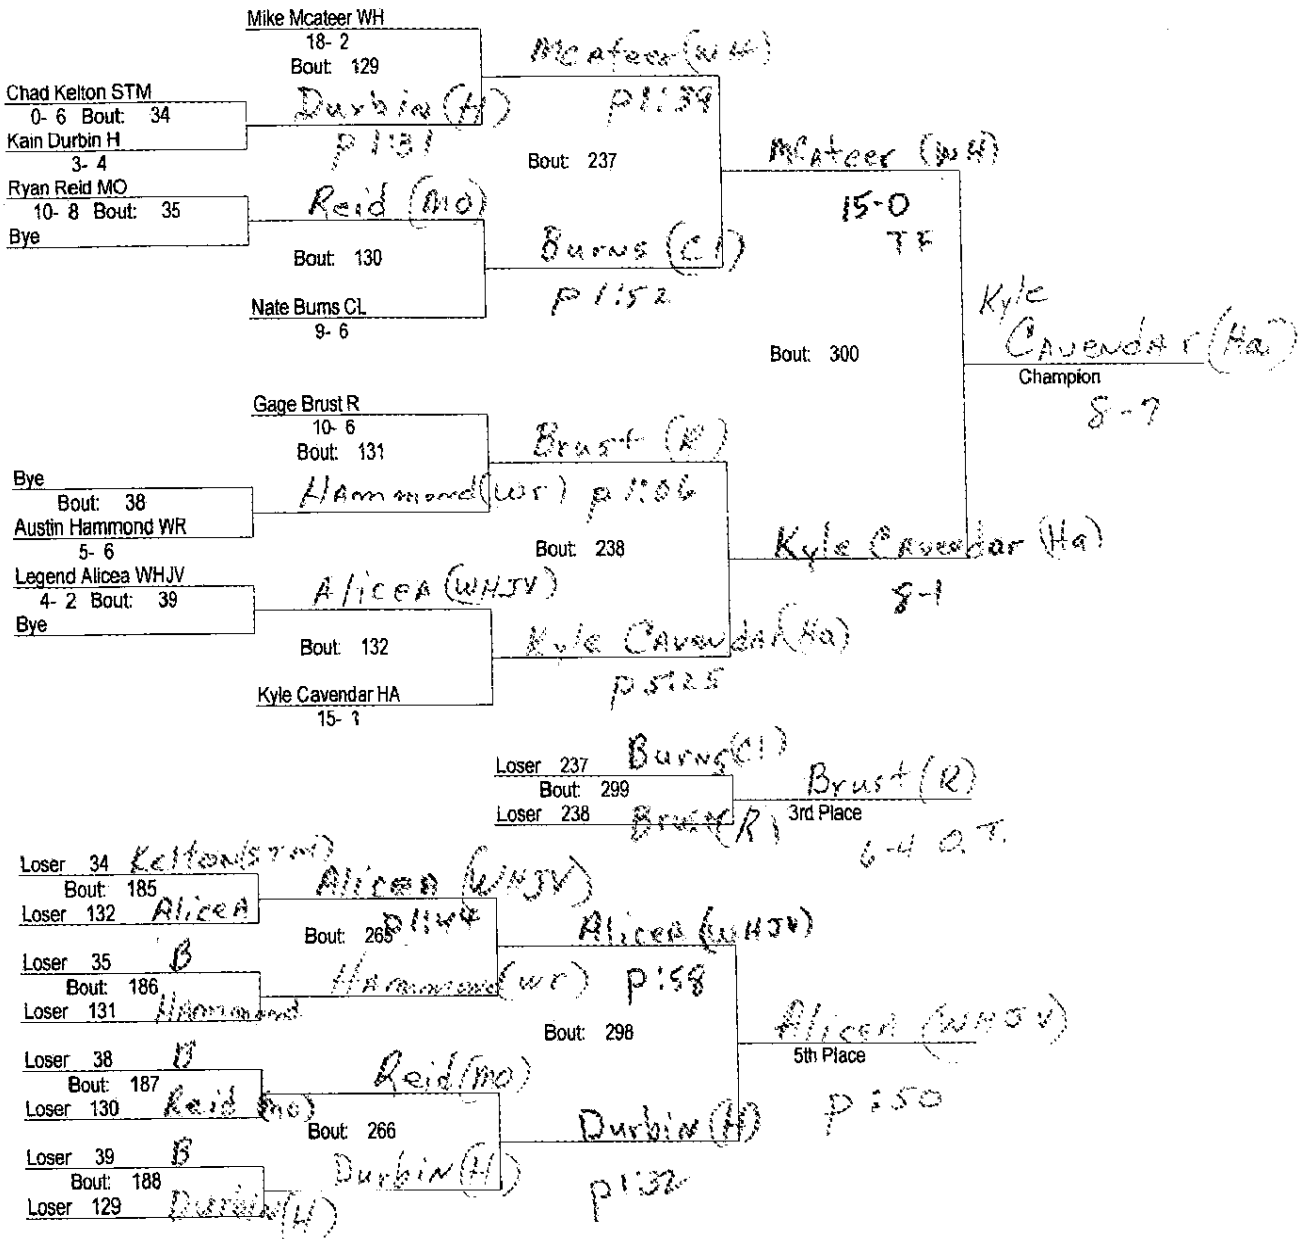

2016 Mt. Olive Invitational (copy)

January 9, 2016

120