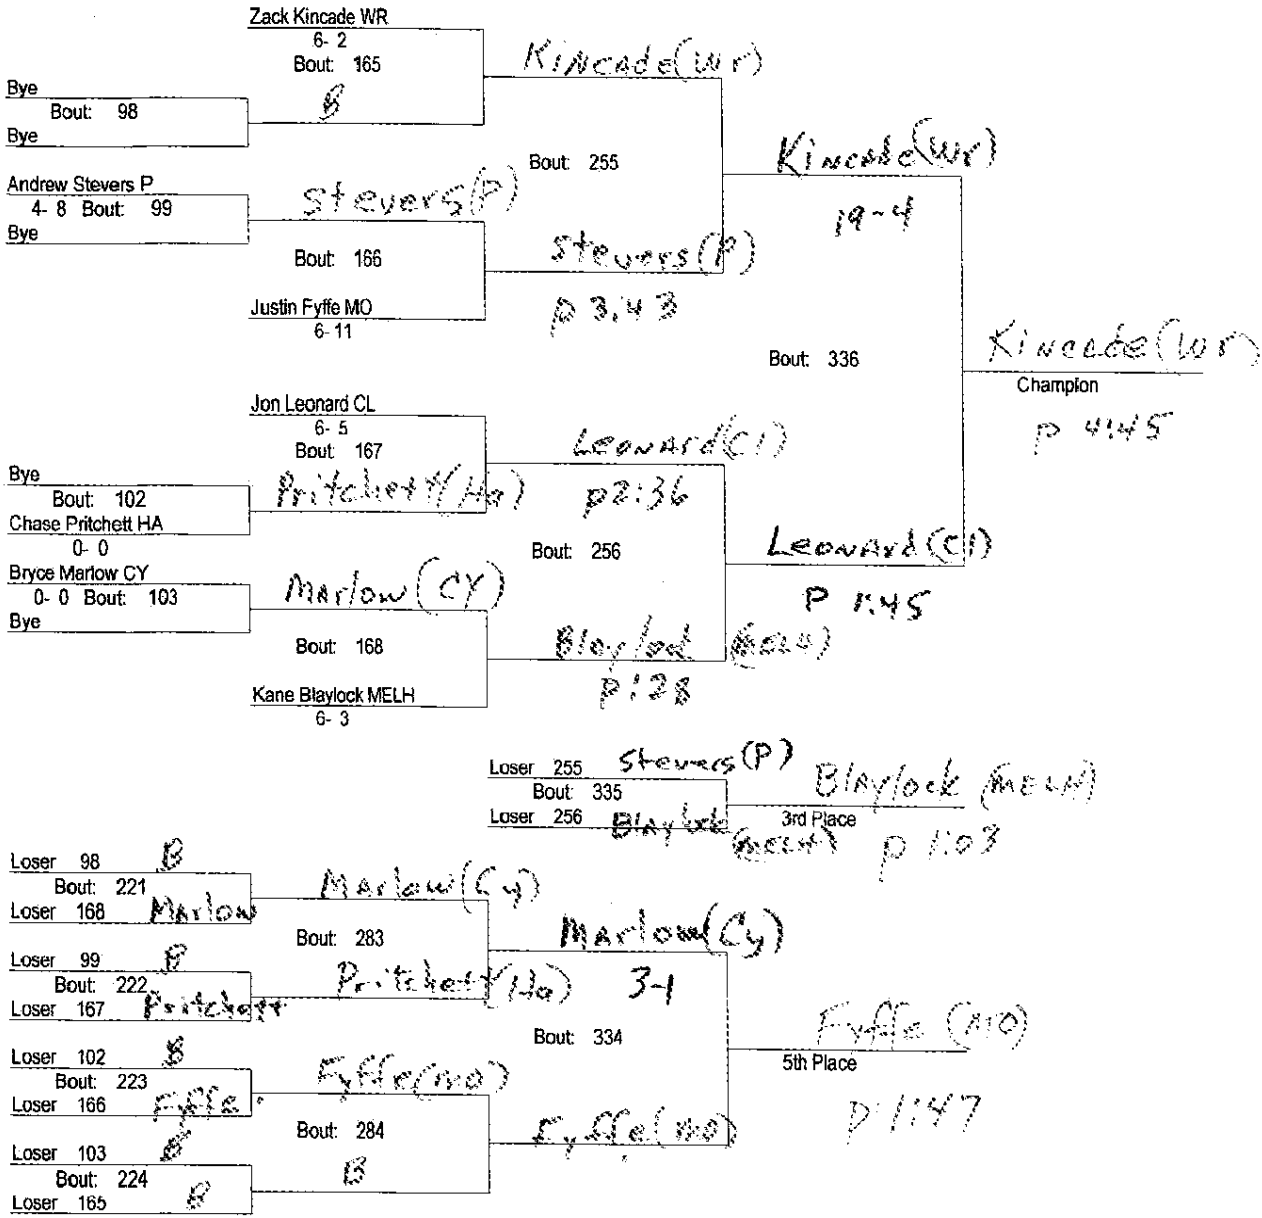

2016 Mt. Olive Invitational (copy)

January 9, 2016

138

2016 Mt. Olive Invitational (copy)

January 9, 2016

145

2016 Mt. Olive Invitational (copy)

January 9, 2016

160

2016 Mt. Olive Invitational (copy)

January 9, 2016

195

2016 Mt. Olive Invitational (copy)

January 9, 2016

220

2016 Mt. Olive Invitational (copy)