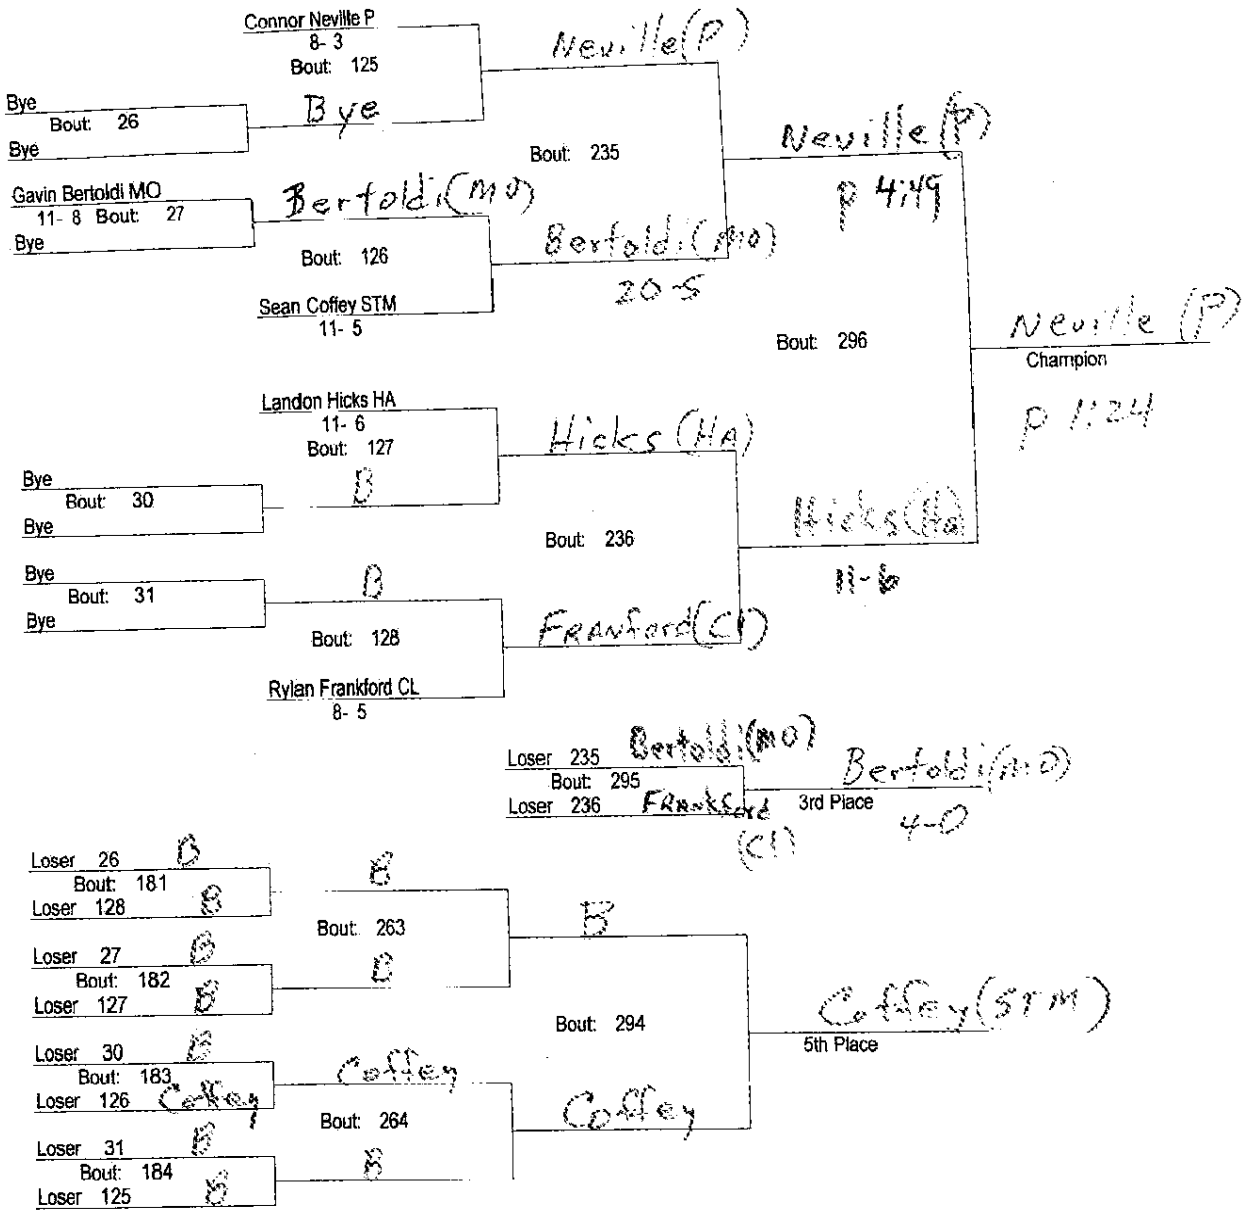

* Team has non-scoring wrestler

2016 Mt. Olive Invitational (copy)

January 9, 2016

106

2016 Mt. Olive Invitational (copy)

January 9, 2016

113

2016 Mt. Olive Invitational (copy)