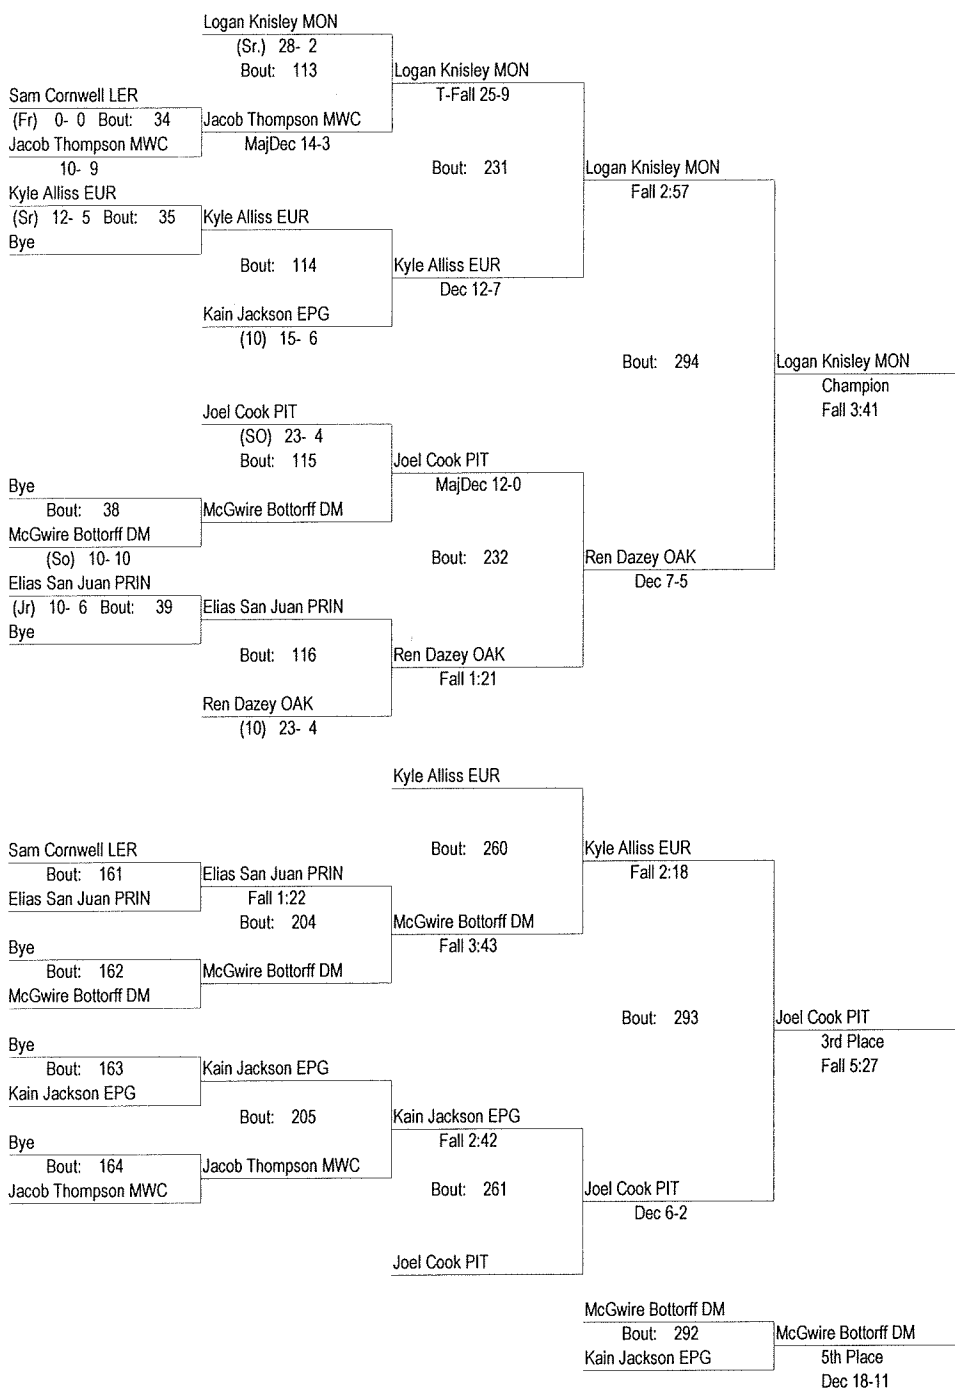

2016 Randy Bowman Invitational

January 23, 2016

126

1. Place Winners -
2. 1st Logan Knisley MON (Sr.) 31-2
   - 2nd Ren Dazey OAK (10) 25-5
   - 3rd Joel Cook PIT (SO) 26-5
   - 4th Kyle Alliss EUR (Sr) 14-7
   - 5th McGwire Bottorff DM (So) 12-12
   - 6th Kain Jackson EPG (10) 16-9