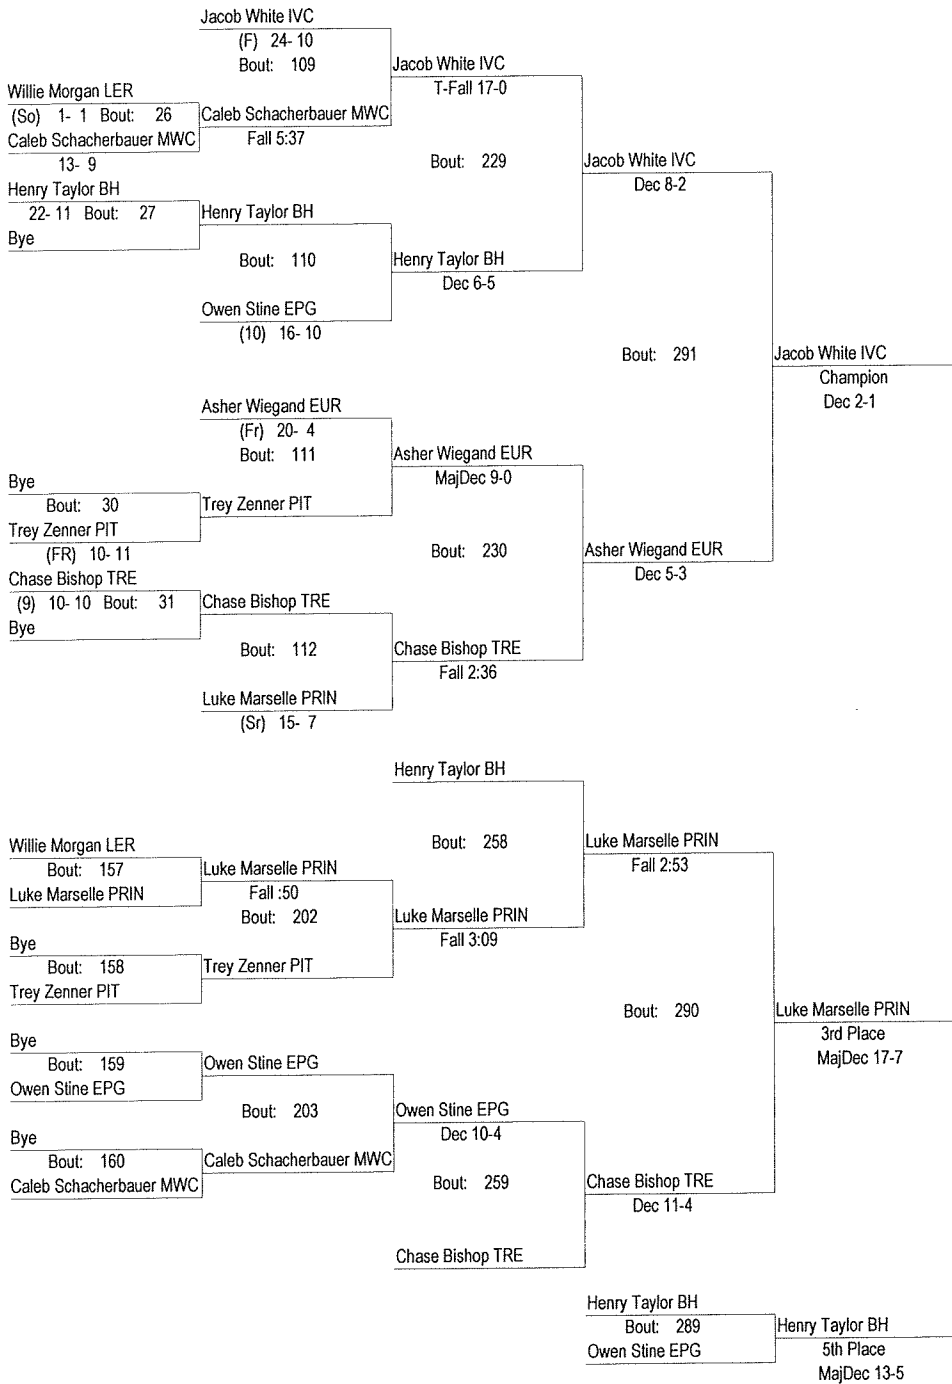

# 2016 Randy Bowman Invitational

January 23, 2016

106

- Place Winners -
- 1st Jaime Gregory EPG (11) 26- 5
  - 2nd Carson Schaefer LER (Fr) 21- 7
  - 3rd Wade Wiegand DM (Fr) 9- 2
  - 4th Noah Booth PIT (FR) 13- 13
  - 5th Kade Schoch EUR (Jr) 14- 11
  - 6th Luke Brown SHELBY (09) 15- 12

# 2016 Randy Bowman Invitational

January 23, 2016

113

- Place Winners -
- 1st Tyler Wood PRIN (Sr) 23- 6
  - 2nd Trace Thomas DM (Jr) 17- 3
  - 3rd Vinnie Manzella LER (Fr) 15- 8
  - 4th Grant Strode MON (Fr.) 15- 12
  - 5th Caleb Cockrell TRE (9) 15- 10
  - 6th Hunter Daugherty SHELBY (10) 11- 21

# 2016 Randy Bowman Invitational

January 23, 2016

120

- Place Winners -
- 1st Jacob White IVC (F) 27-10
  - 2nd Asher Wiegand EUR (Fr) 22-5
  - 3rd Luke Marselle PRIN (Sr) 19-8
  - 4th Chase Bishop TRE (9) 12-12
  - 5th Henry Taylor BH 24-13
  - 6th Owen Stine EPG (10) 17-13