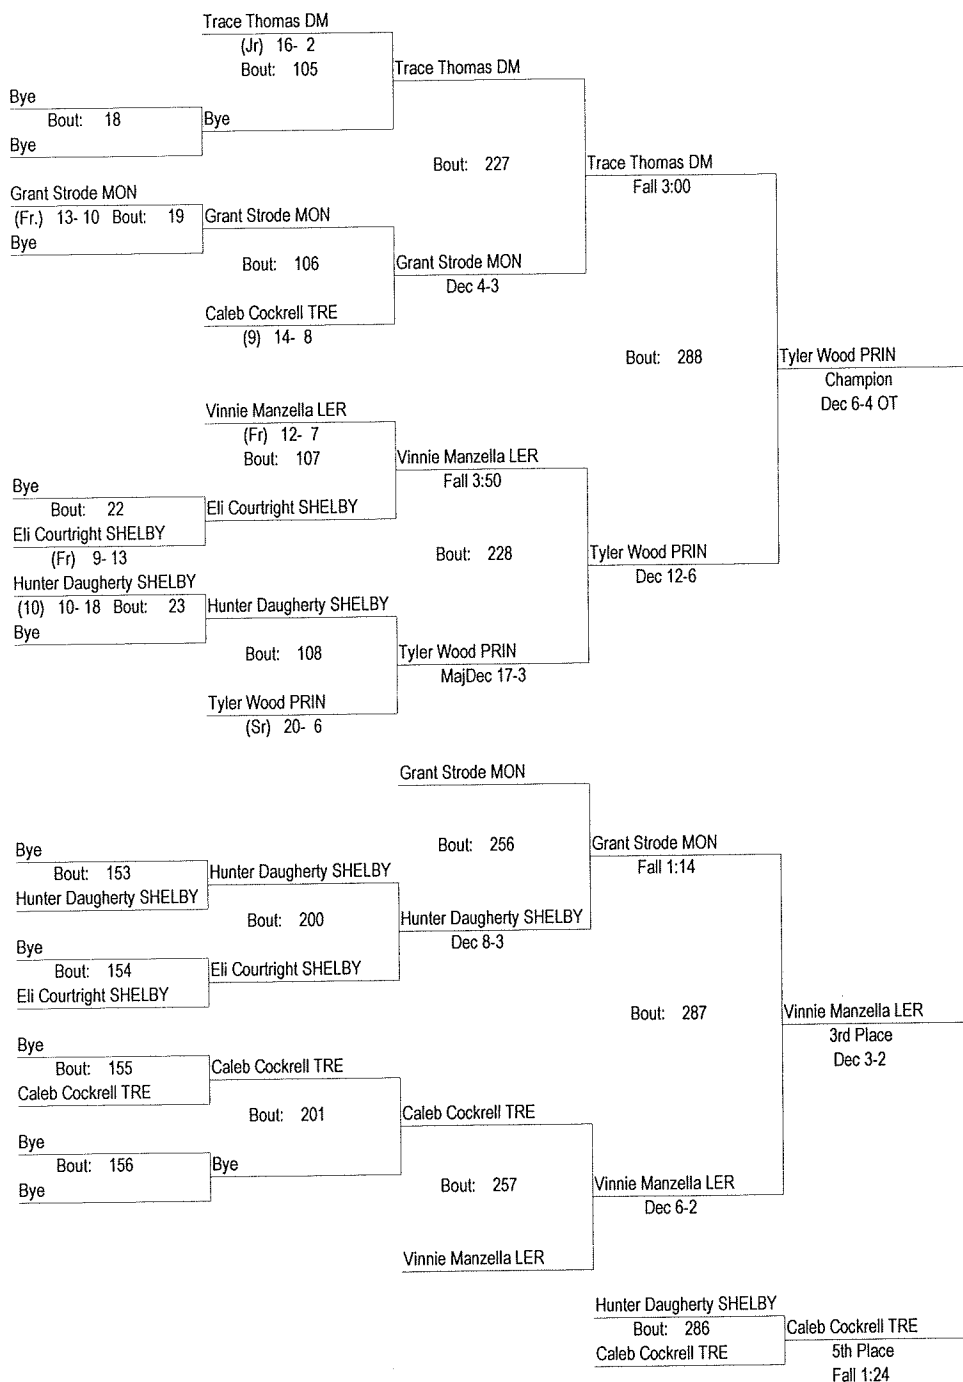

2016 Randy Bowman Invitational

January 23, 2016

113

1. Place Winners -
2. 1st Tyler Wood PRIN (Sr) 23- 6
   - 2nd Trace Thomas DM (Jr) 17- 3
   - 3rd Vinnie Manzella LER (Fr) 15- 8
   - 4th Grant Strode MON (Fr.) 15- 12
   - 5th Caleb Cockrell TRE (9) 15- 10
   - 6th Hunter Daugherty SHELBY (10) 11- 21