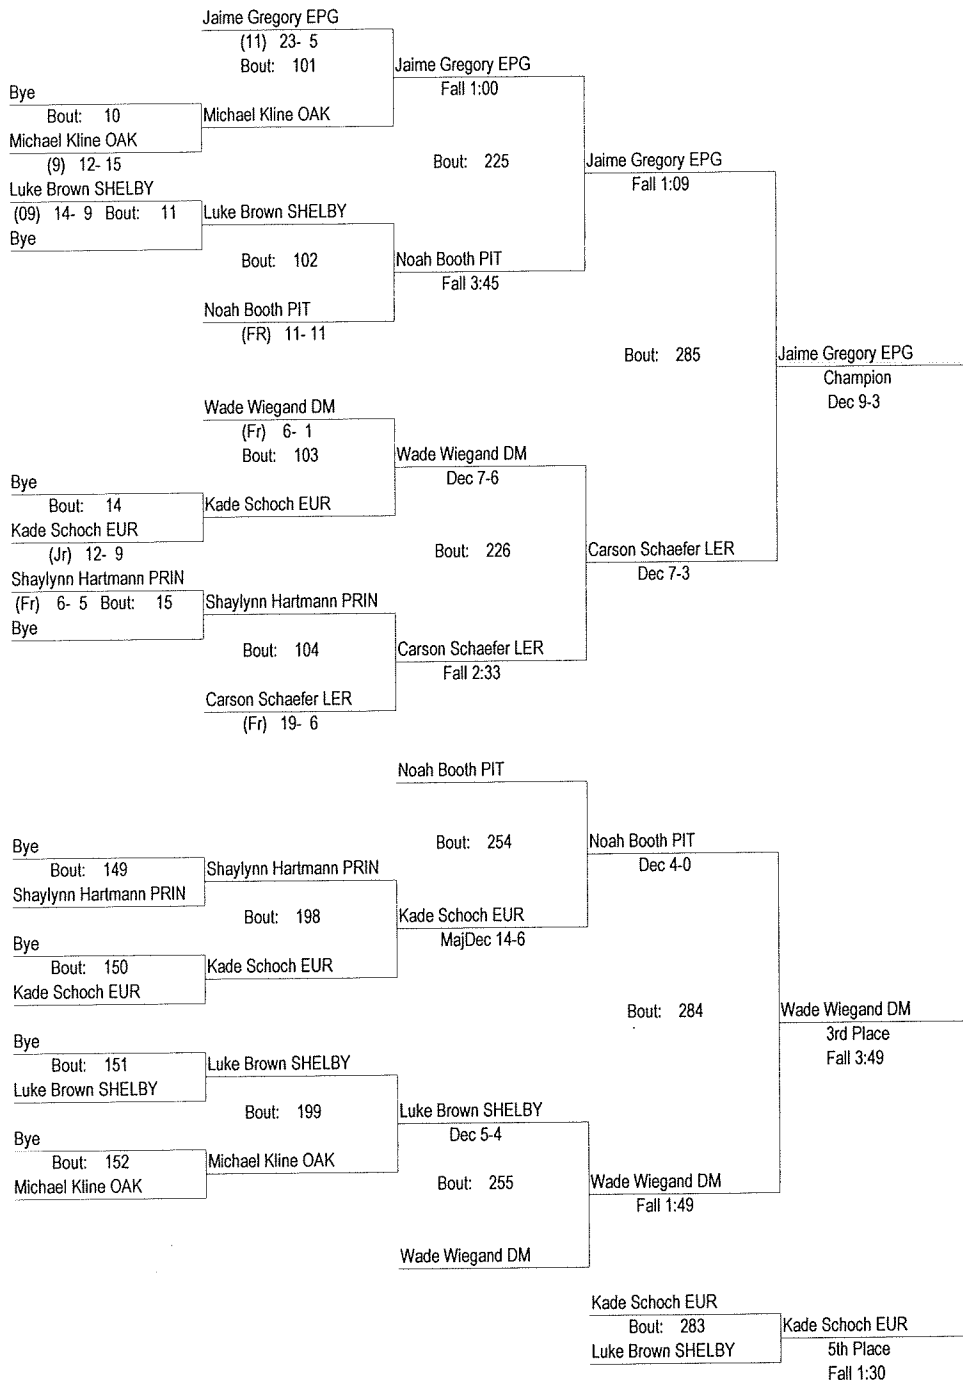

2016 Randy Bowman Invitational

January 23, 2016

Place	Score	Name	1st	2nd	3rd	4th	5th	6th
1	135.50	Monticello	1	2	1	1	1	2
2	117.00	Princeton	2		2		1	1
3	115.00	*LeRoy	2	1	1	1	1	1
4	111.00	Tremont	1		1	4	1	1
5	96.50	*Shelbyville	1	3				2
6	92.00	Deer Creek Mackinaw			1	3	1	1
	92.00	*El Paso-Gridley	1		3			2
8	82.00	Eureka		3		1	1	
9	76.50	Bismarck Henning	1	1			2	
	76.50	*Illinois Valley Central	1			1	1	
11	72.00	Midwest Central	2				1	1
	72.00	Oakwood		1		1	1	
13	49.00	*Pittsfield			1	2		1
14	40.00	Warrensburg-Latham					1	1

* Team has non-scoring wrestler

2016 Randy Bowman Invitational

January 23, 2016

106

1. Place Winners -
2. 1st Jaime Gregory EPG (11) 26- 5
   - 2nd Carson Schaefer LER (Fr) 21- 7
   - 3rd Wade Wiegand DM (Fr) 9- 2
   - 4th Noah Booth PIT (FR) 13- 13
   - 5th Kade Schoch EUR (Jr) 14- 11
   - 6th Luke Brown SHELBY (09) 15- 12