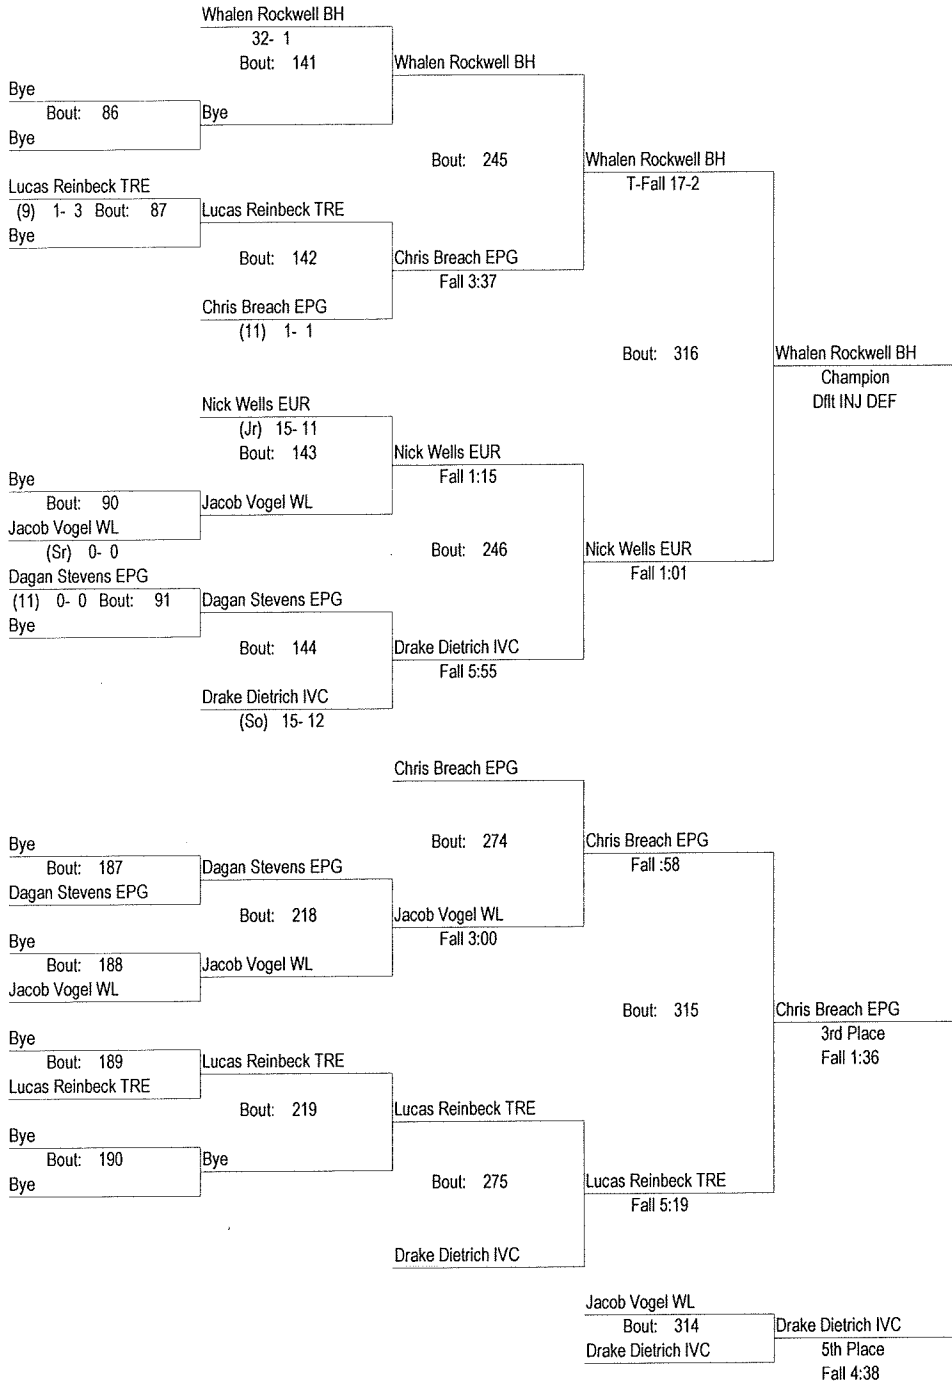

2016 Randy Bowman Invitational

January 23, 2016

182

1. Place Winners -

1st Whalen Rockwell BH	34- 1
2nd Nick Wells EUR	(Jr) 17- 12
3rd Chris Breach EPG	(11) 4- 2
4th Lucas Reinbeck TRE	(9) 2- 5
5th Drake Dietrich IVC	(So) 17- 14
6th Jacob Vogel WL	(Sr) 1- 3