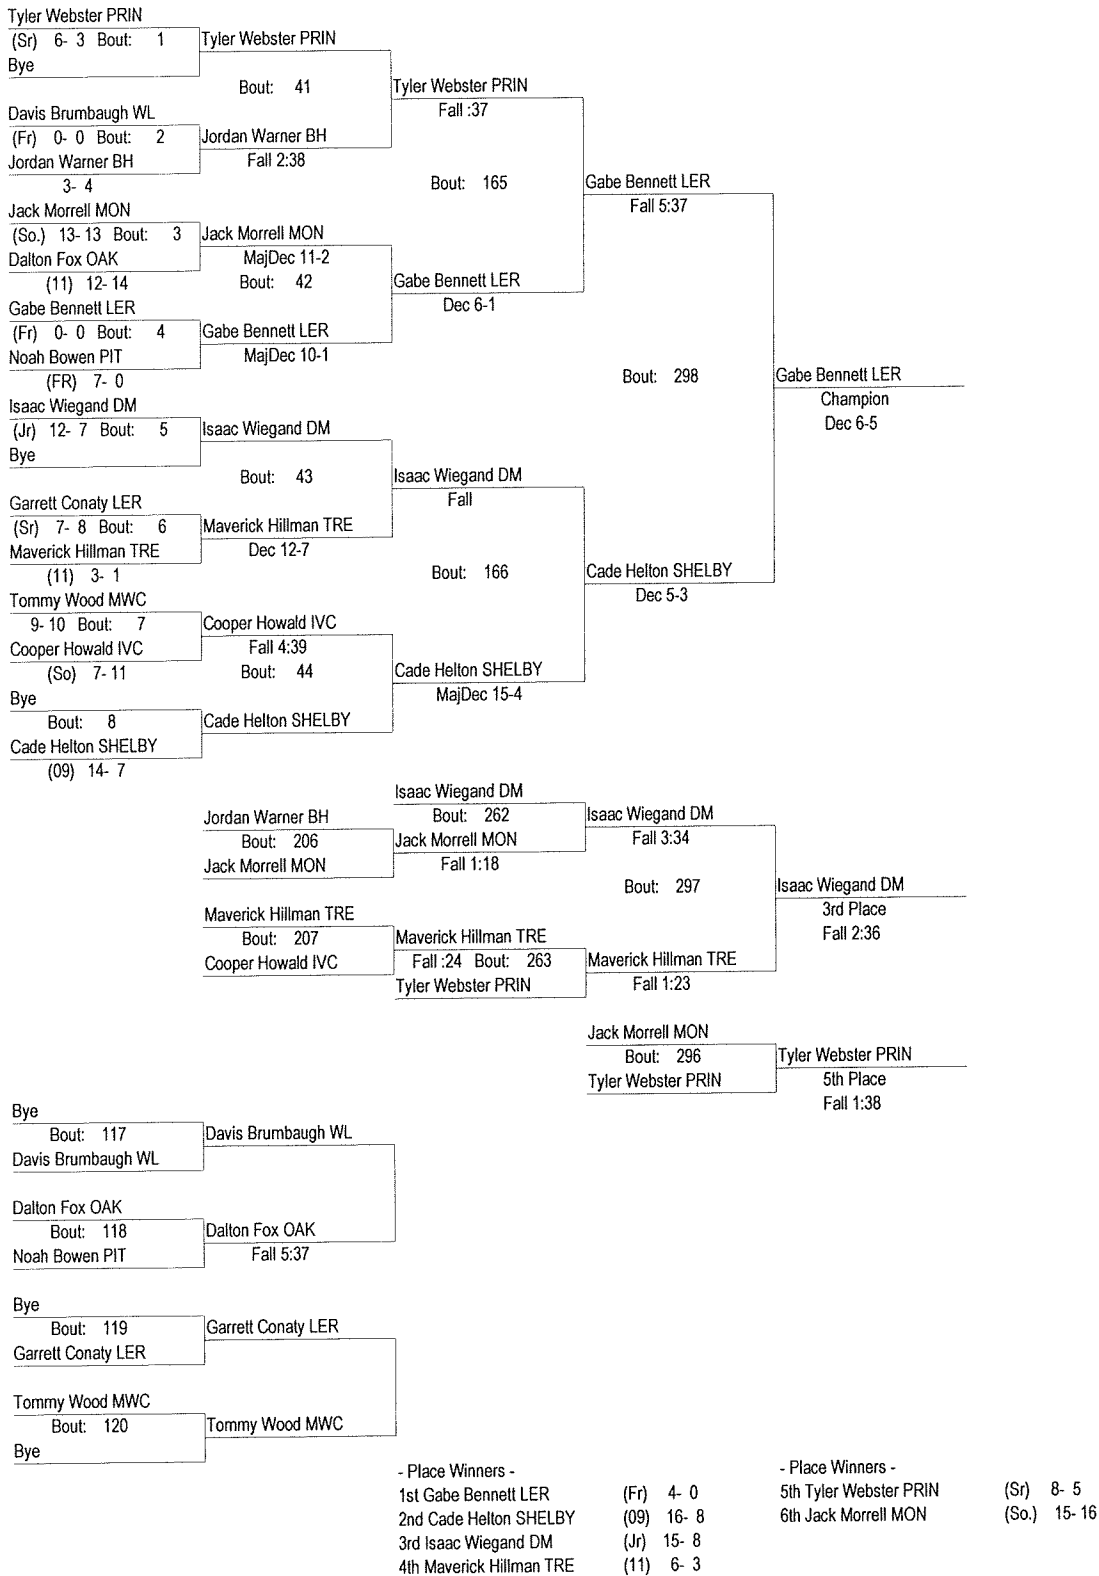

2016 Randy Bowman Invitational

January 23, 2016

132