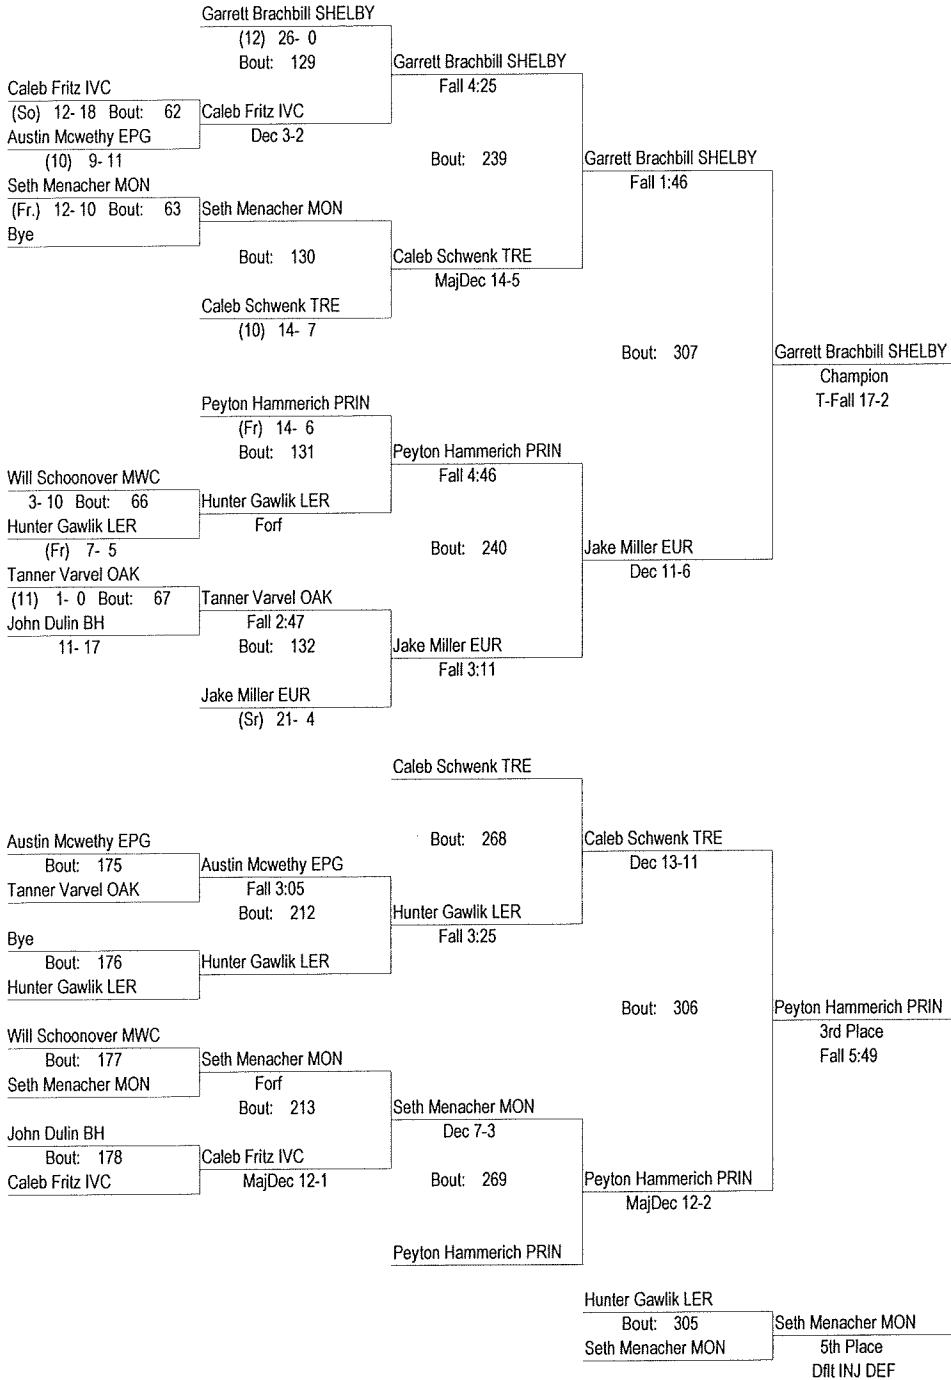

# 2016 Randy Bowman Invitational

January 23, 2016

145

- Place Winners -
- 1st Austin Wetsel PRIN (Jr) 19- 5
  - 2nd Gage Foster BH 17- 7
  - 3rd Jesse Pflederer TRE (10) 16- 8
  - 4th Garrett Rich DM (So) 9- 6
  - 5th Mason Ajster OAK (9) 16- 9
  - 6th Will Schoonover MWC 5- 13

# 2016 Randy Bowman Invitational

January 23, 2016

152

- Place Winners -
- 1st Garrett Brachbill SHELBY (12) 29- 0
  - 2nd Jake Miller EUR (Sr) 23- 5
  - 3rd Peyton Hammerich PRIN (Fr) 17- 7
  - 4th Caleb Schwenk TRE (10) 16- 9
  - 5th Seth Menacher MON (Fr.) 15- 12
  - 6th Hunter Gawlik LER (Fr) 9- 8