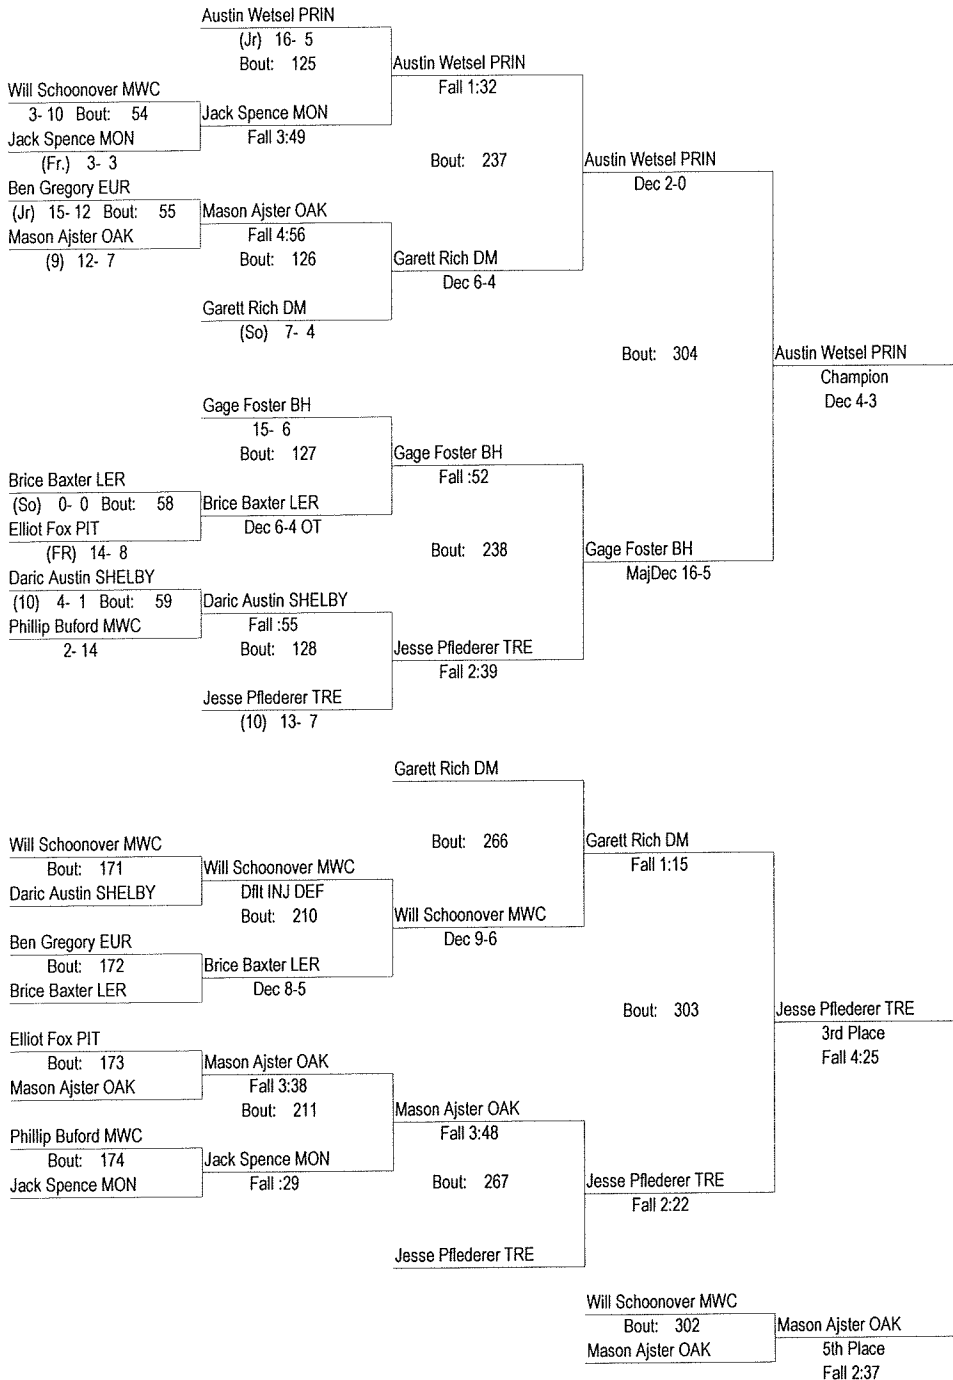

2016 Randy Bowman Invitational

January 23, 2016

145

1. Place Winners -
2. 1st Austin Wetsel PRIN (Jr) 19- 5
   - 2nd Gage Foster BH 17- 7
   - 3rd Jesse Pflederer TRE (10) 16- 8
   - 4th Garrett Rich DM (So) 9- 6
   - 5th Mason Ajster OAK (9) 16- 9
   - 6th Will Schoonover MWC 5- 13