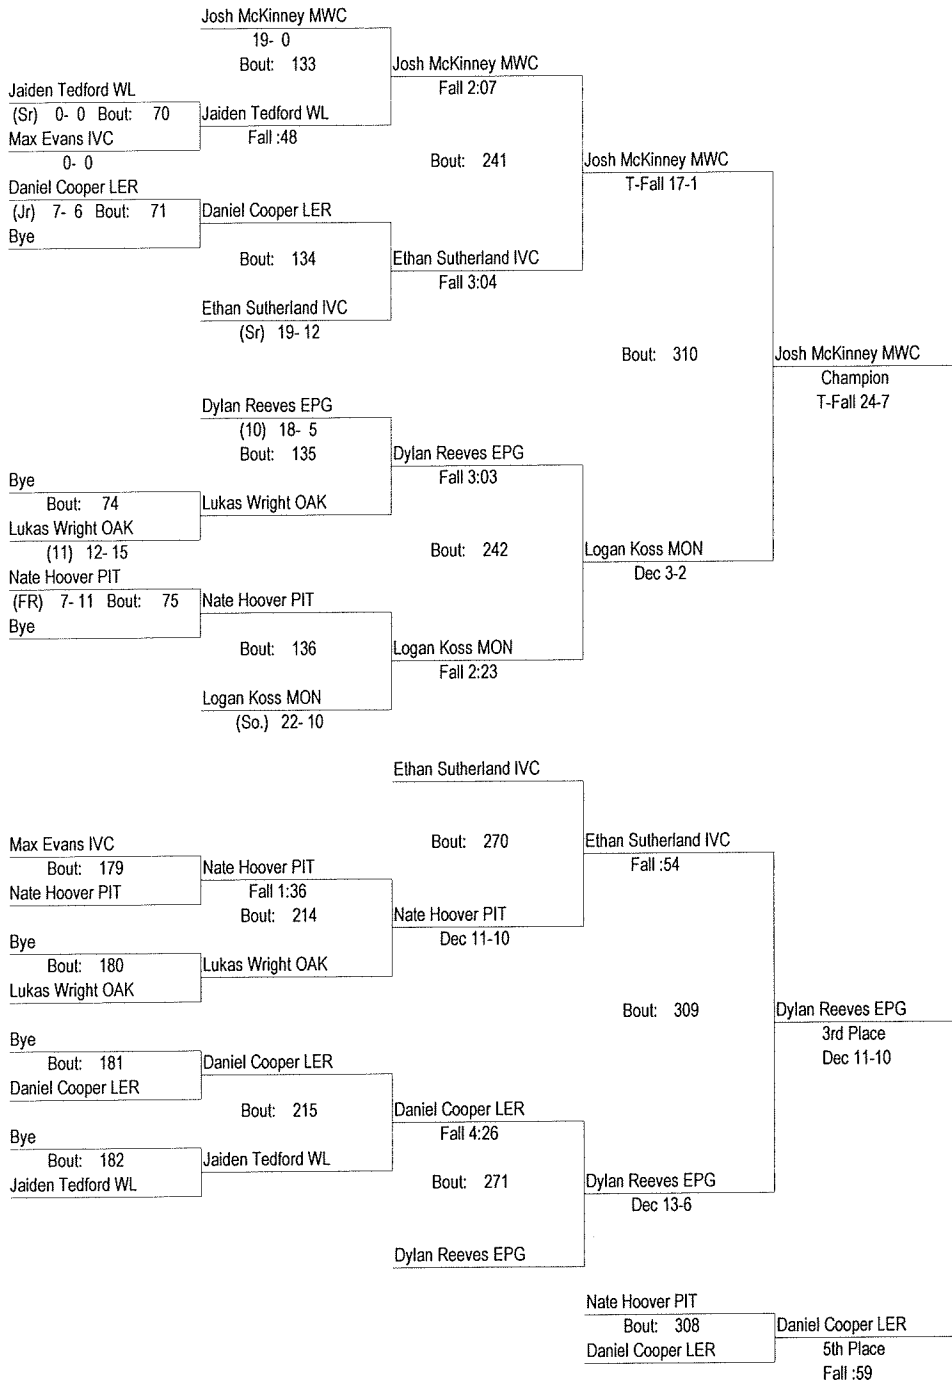

2016 Randy Bowman Invitational

January 23, 2016

160

1. Place Winners -
2. 1st Josh McKinney MWC 22- 0
   - 2nd Logan Koss MON (So.) 24- 11
   - 3rd Dylan Reeves EPG (10) 21- 6
   - 4th Ethan Sutherland IVC (Sr) 21- 14
   - 5th Daniel Cooper LER (Jr) 9- 8
   - 6th Nate Hoover PIT (FR) 9- 14