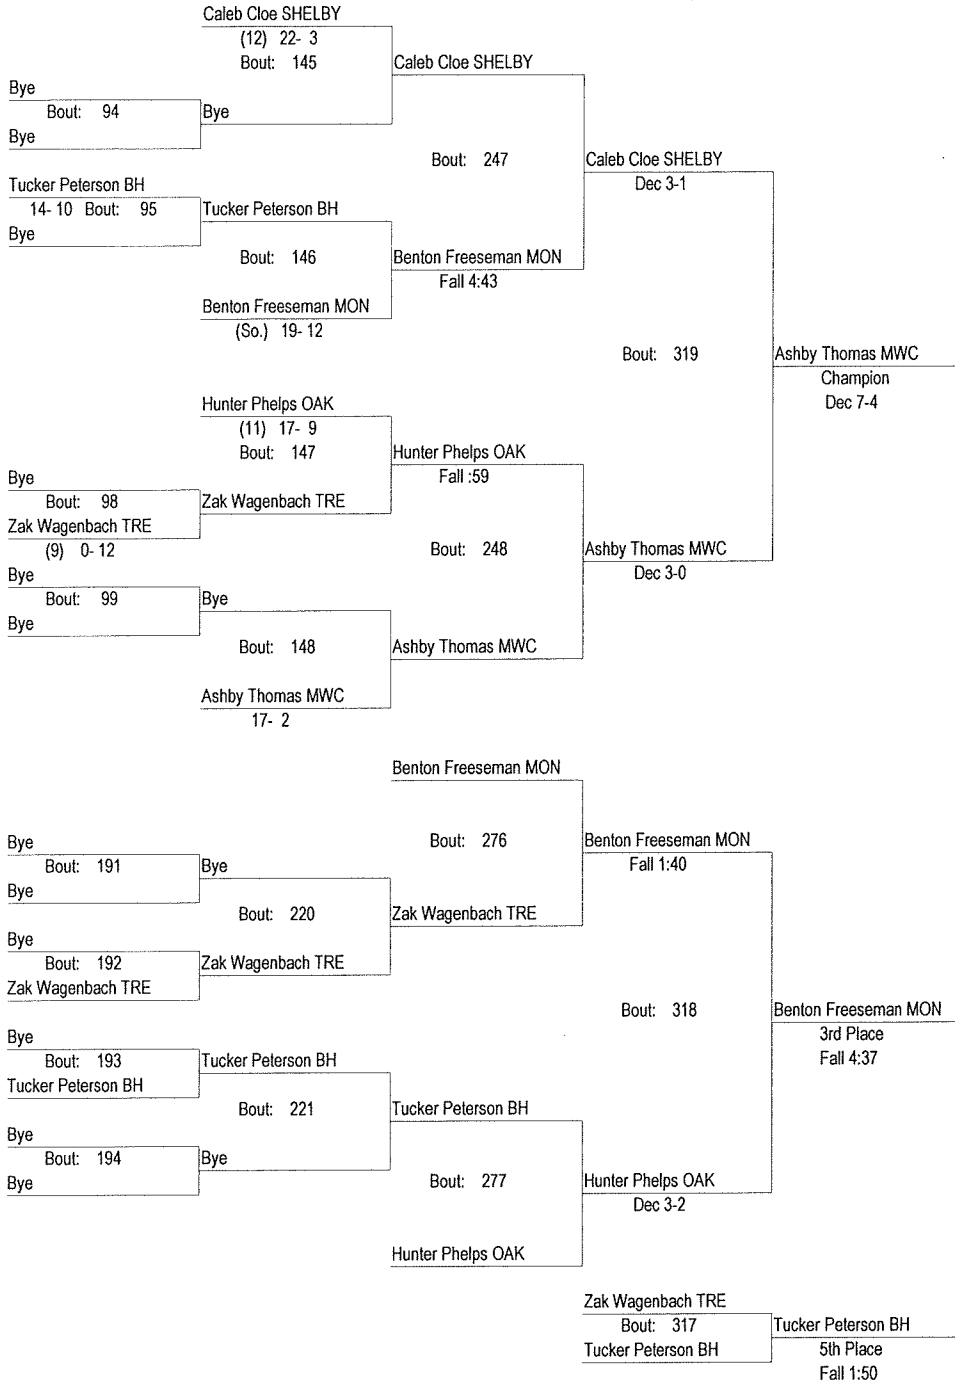

# 2016 Randy Bowman Invitational

January 23, 2016

182

- Place Winners -
- |                        |             |
|------------------------|-------------|
| 1st Whalen Rockwell BH | 34- 1       |
| 2nd Nick Wells EUR     | (Jr) 17- 12 |
| 3rd Chris Breach EPG   | (11) 4- 2   |
| 4th Lucas Reinbeck TRE | (9) 2- 5    |
| 5th Drake Dietrich IVC | (So) 17- 14 |
| 6th Jacob Vogel WL     | (Sr) 1- 3   |

# 2016 Randy Bowman Invitational

January 23, 2016

195

- Place Winners -
- 1st Ashby Thomas MWC 19- 2
  - 2nd Caleb Cloe SHELBY (12) 23- 4
  - 3rd Benton Freeseaman MON (So.) 22- 13
  - 4th Hunter Phelps OAK (11) 19- 11
  - 5th Tucker Peterson BH 15- 12
  - 6th Zak Wagenbach TRE (9) 0- 15