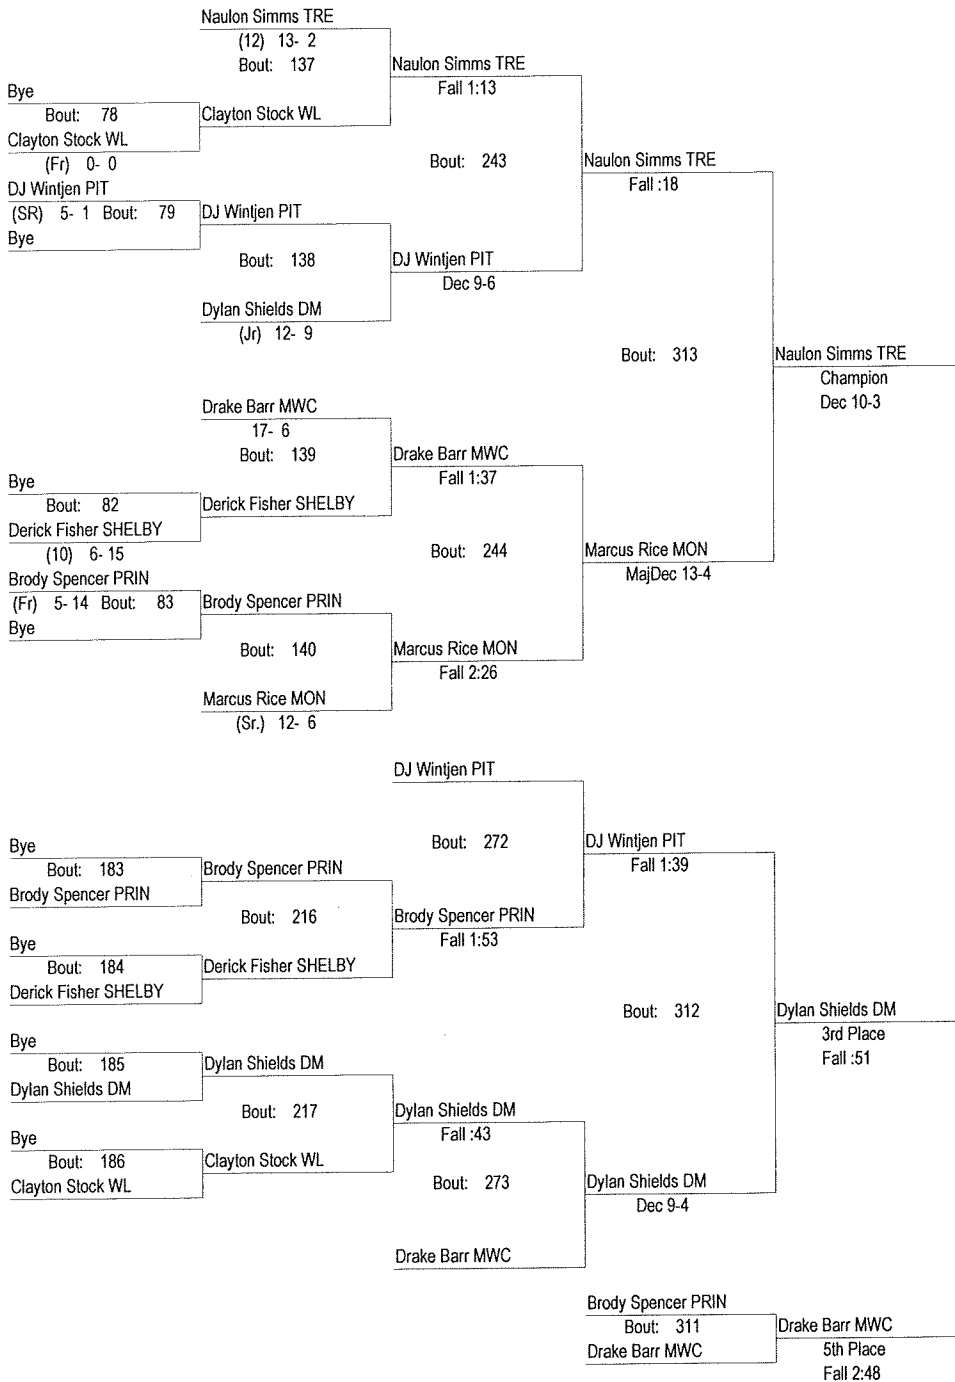

2016 Randy Bowman Invitational

January 23, 2016

170

1. Place Winners -
2. 1st Naulon Simms TRE (12) 16- 2
   - 2nd Marcus Rice MON (Sr.) 14- 7
   - 3rd Dylan Shields DM (Jr) 15- 10
   - 4th DJ Winjten PIT (SR) 7- 3
   - 5th Drake Barr MWC 19- 8
   - 6th Brody Spencer PRIN (Fr) 6- 17