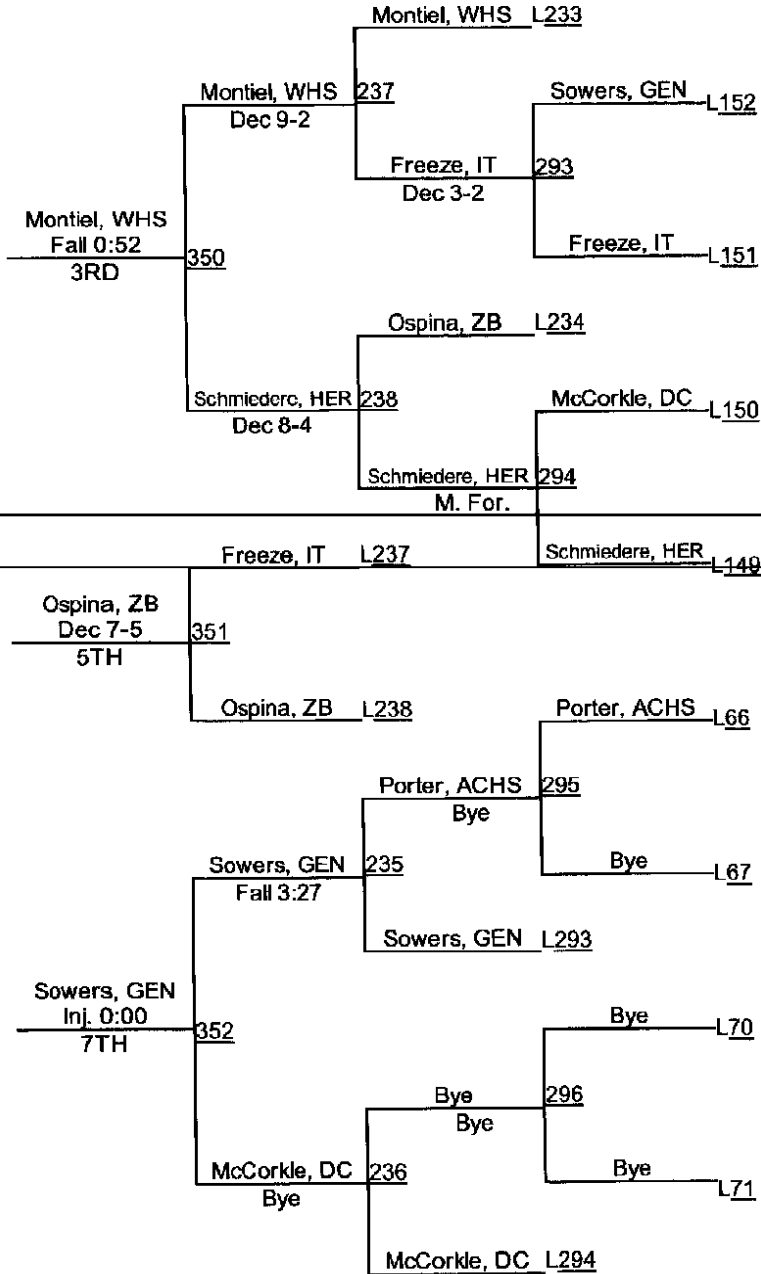

Ted DeRouse Individual Inv.

page 12

Nov 28 2015 07:30PM HP Fax