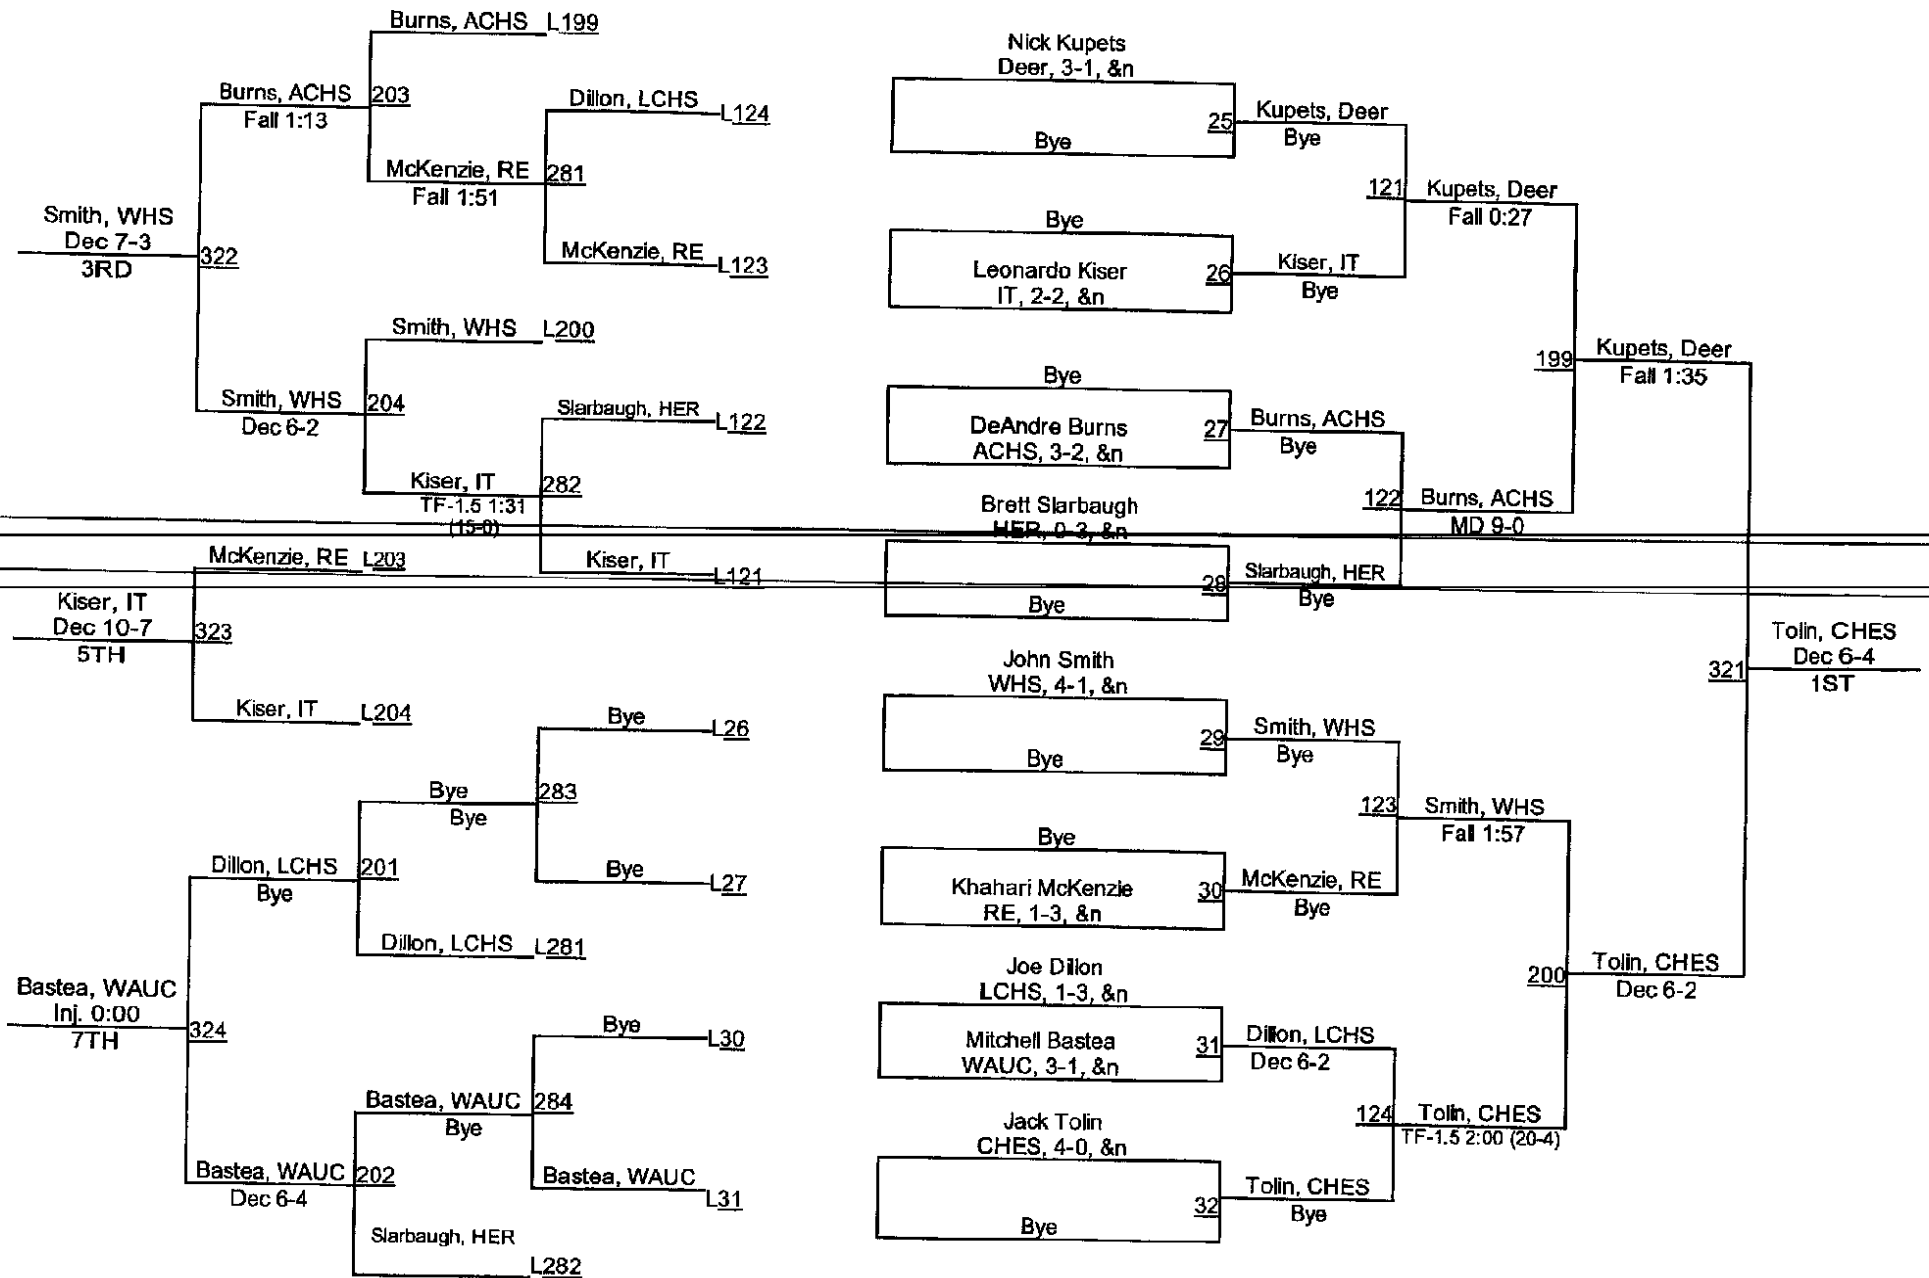

Ted DeRouse Individual Inv.

page 7

Nov 28 2015 07:28PM HP Fax