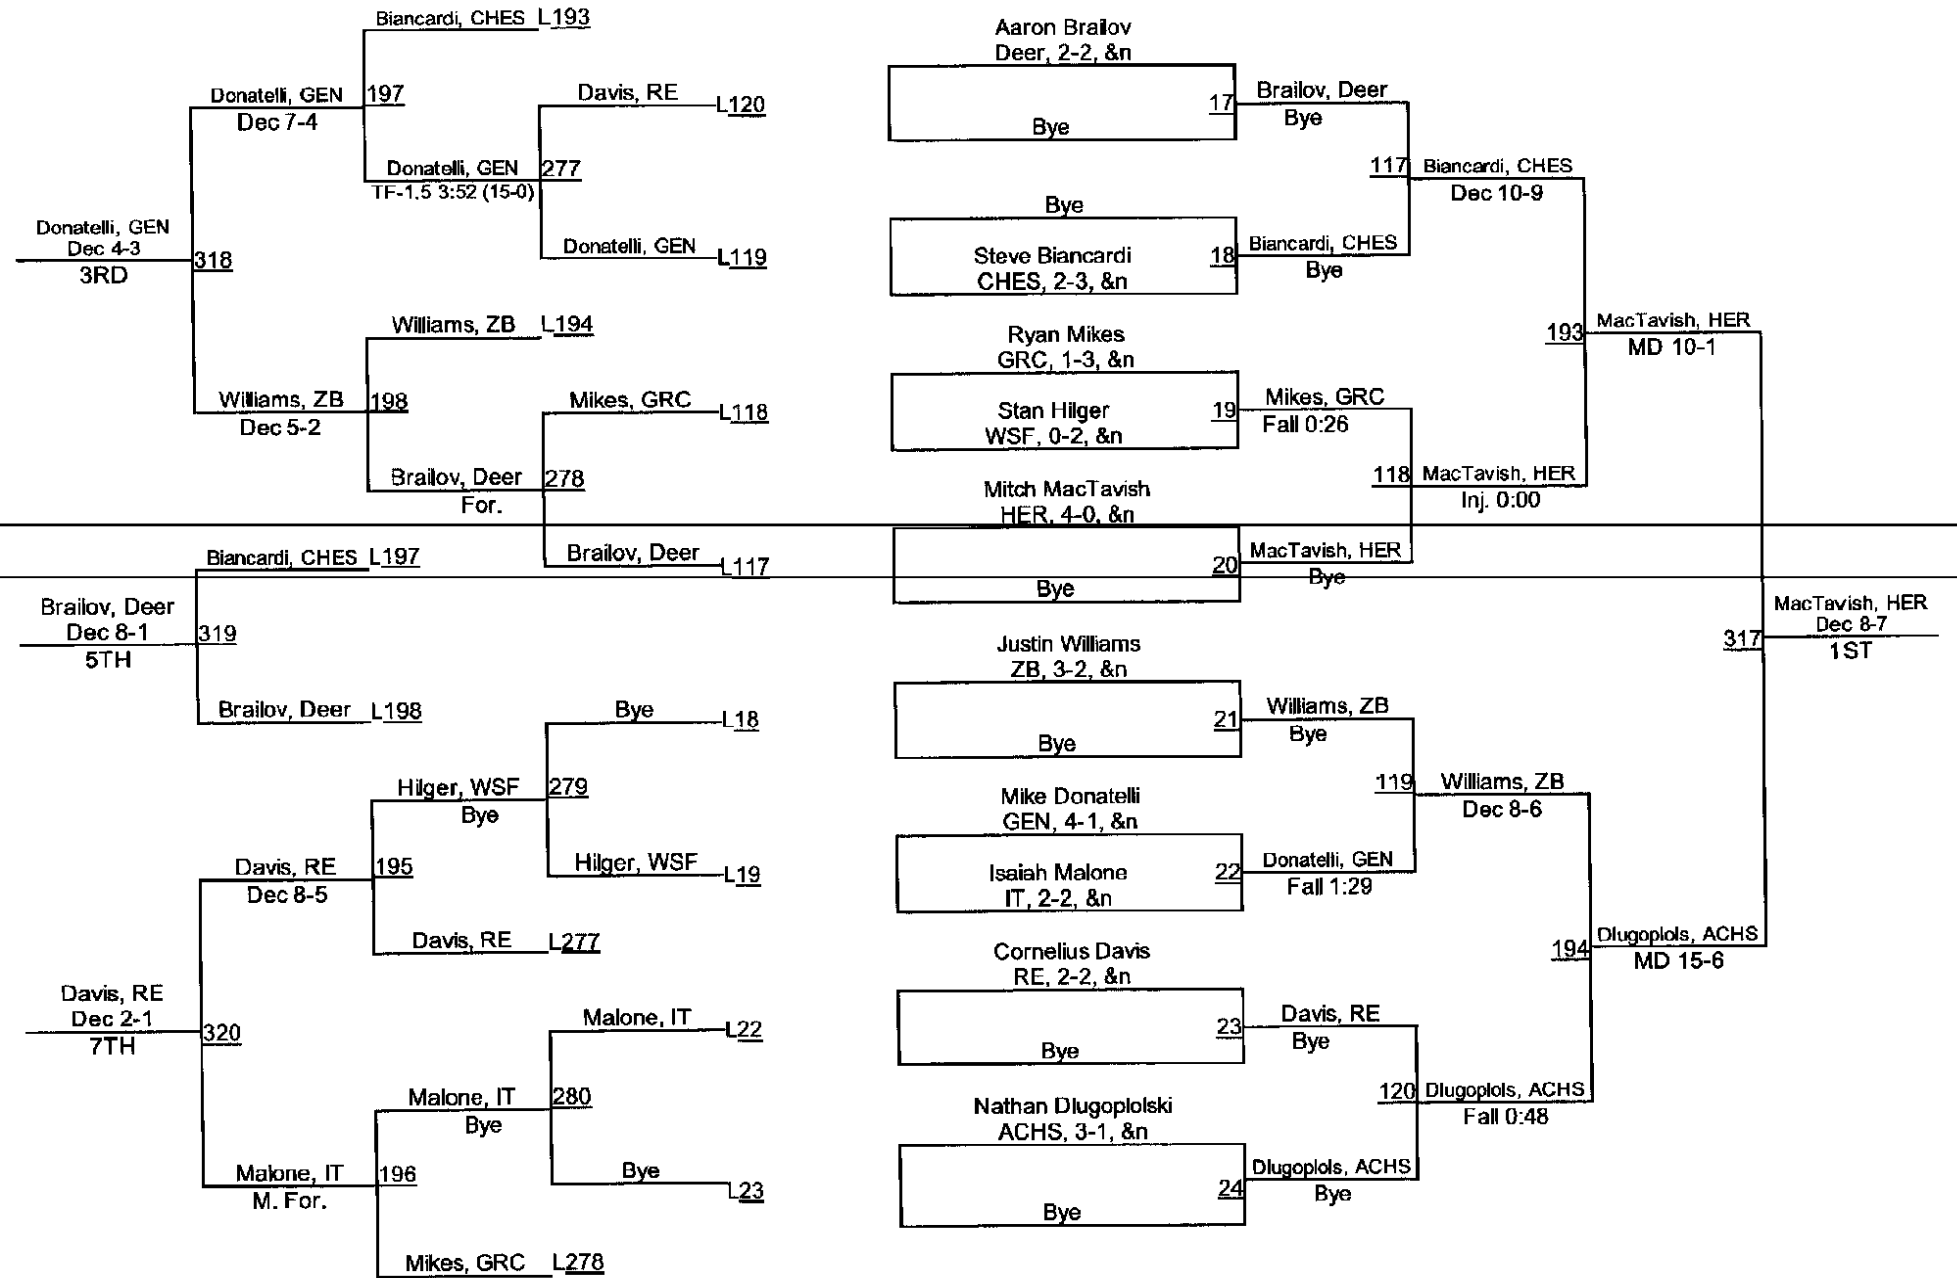

Ted DeRouse Individual Inv.

page 6

Nov 28 2015 07:27PM HP Fax