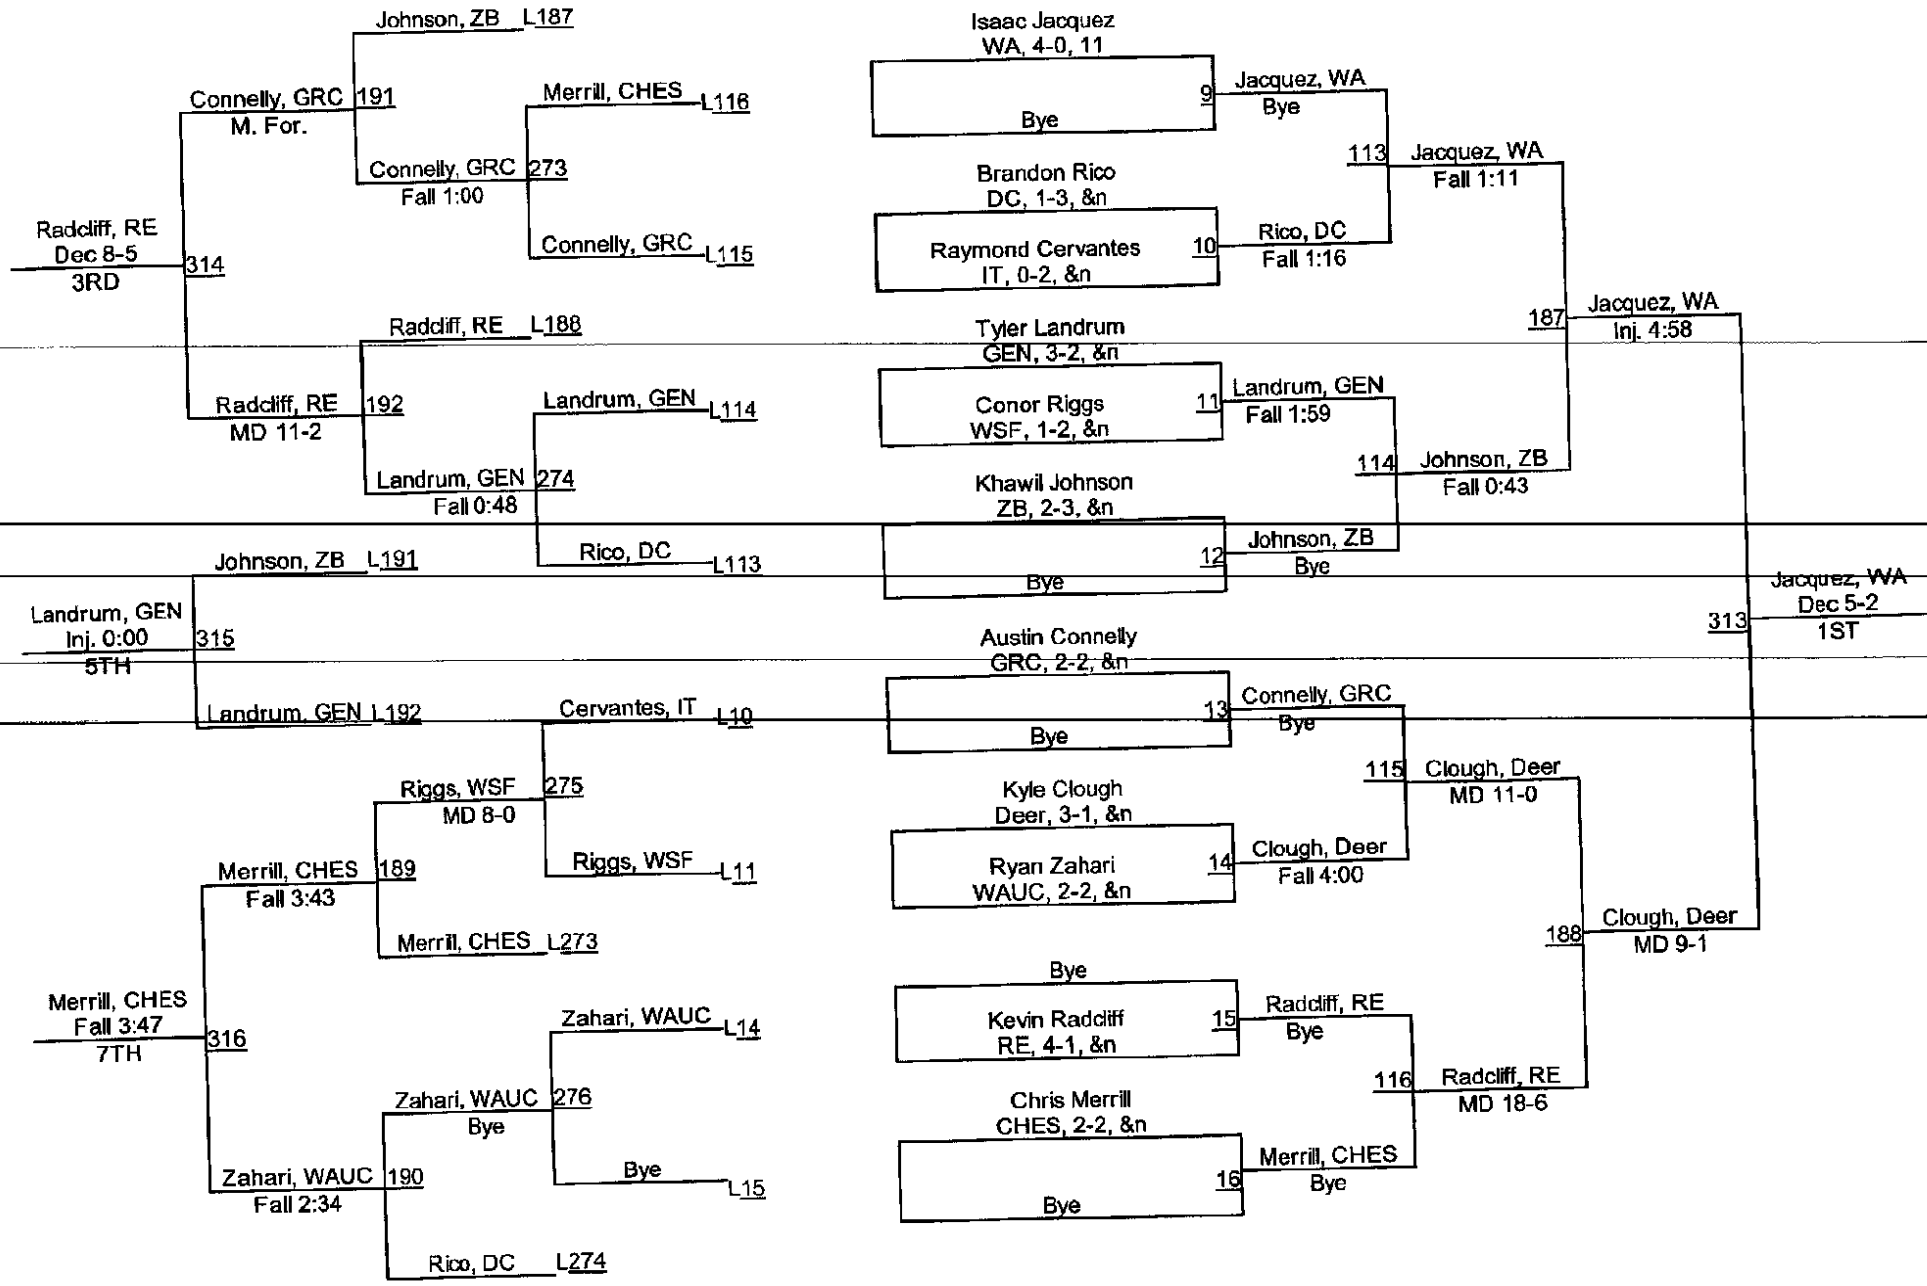

Ted DeRouse Individual Inv.

page 5

Nov 28 2015 07:27PM HP Fax