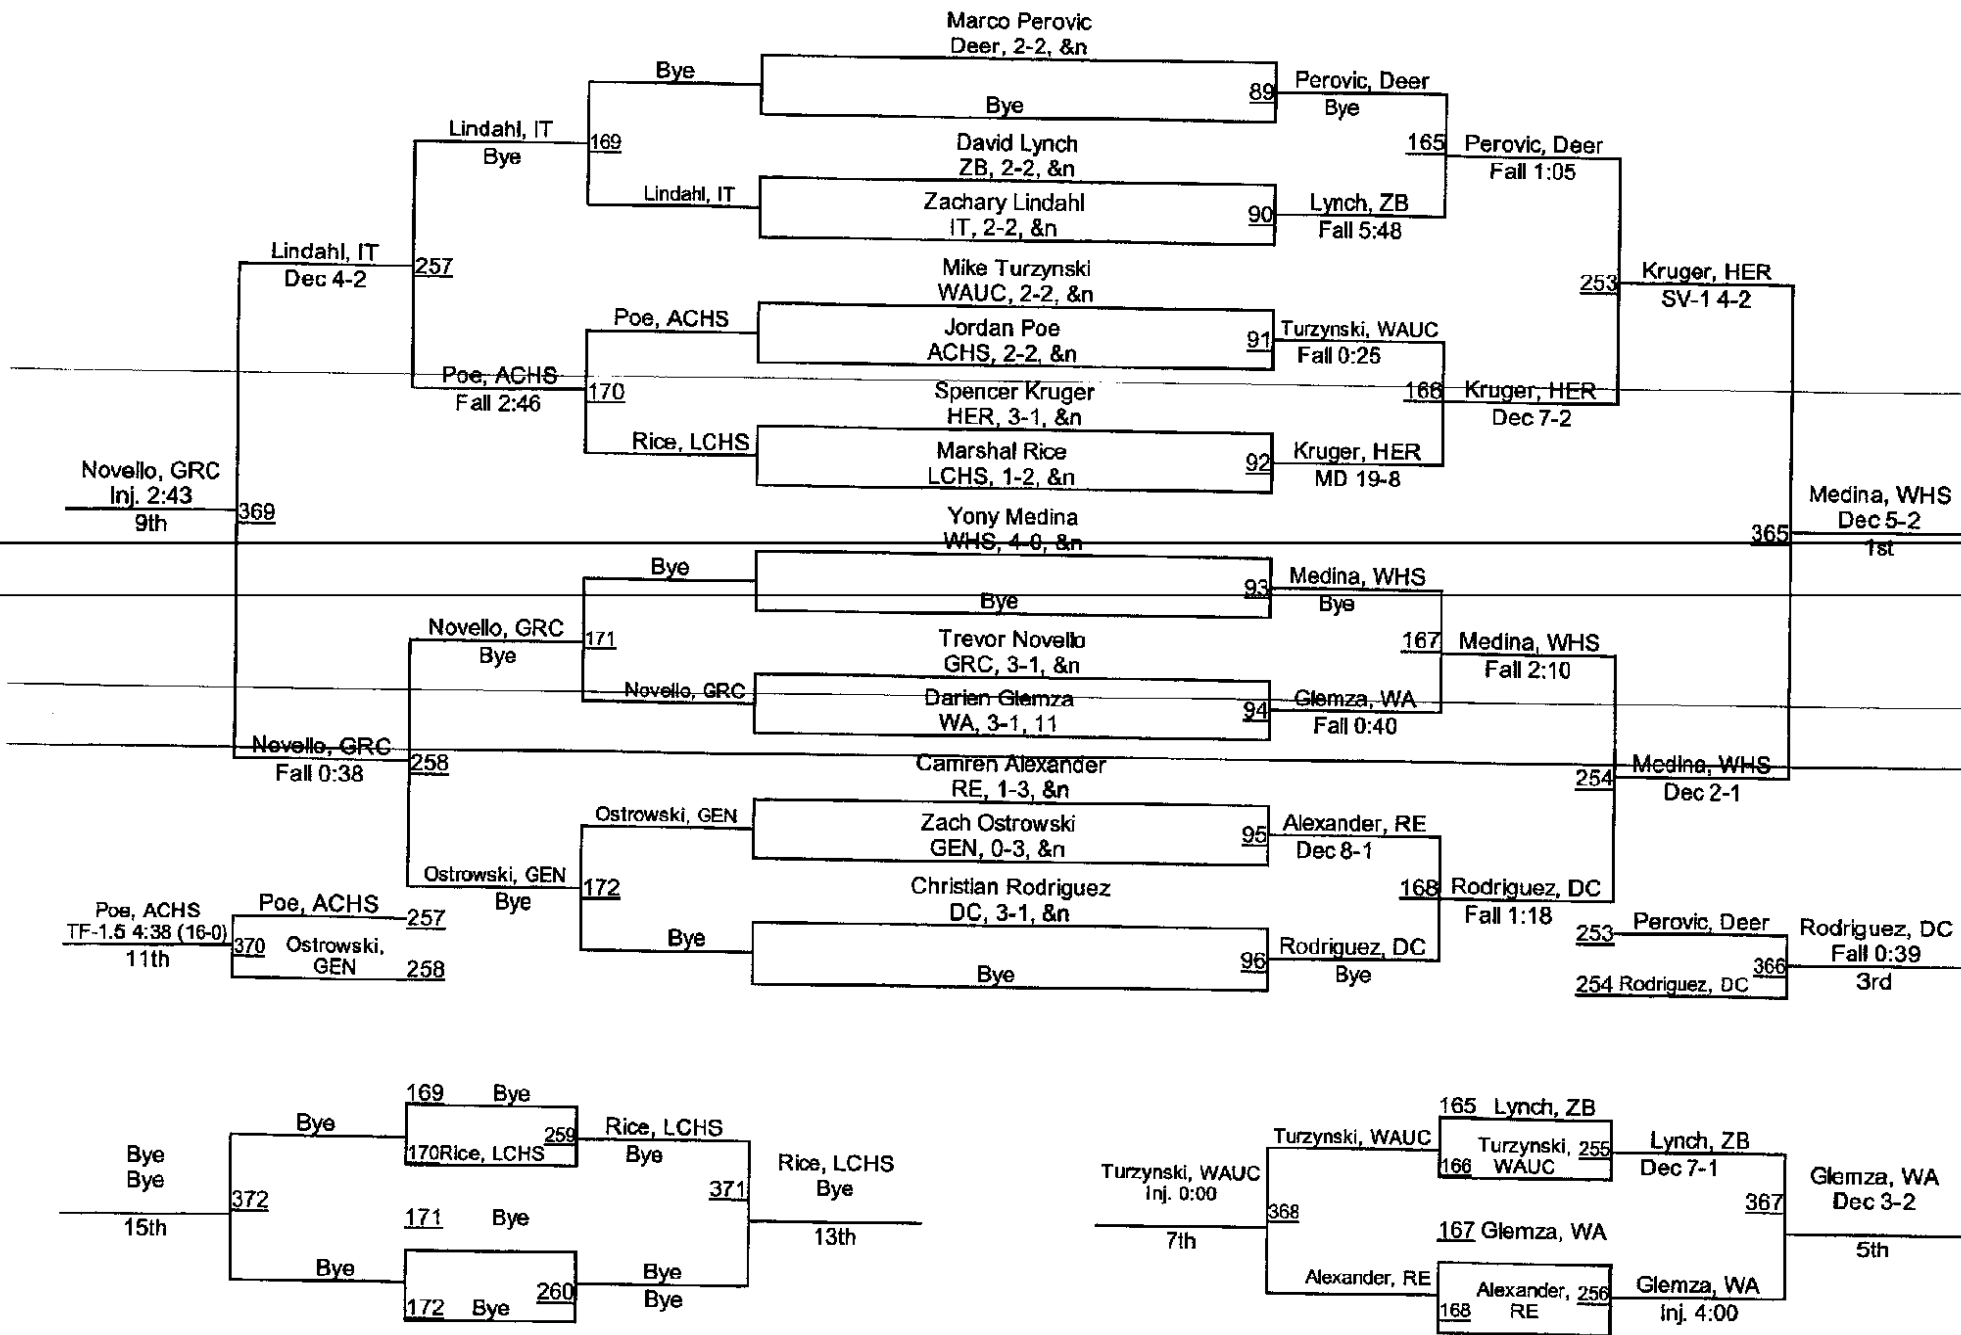

Ted DeRouse Individual Inv.

page 15

Nov 28 2015 07:31PM HP Fax