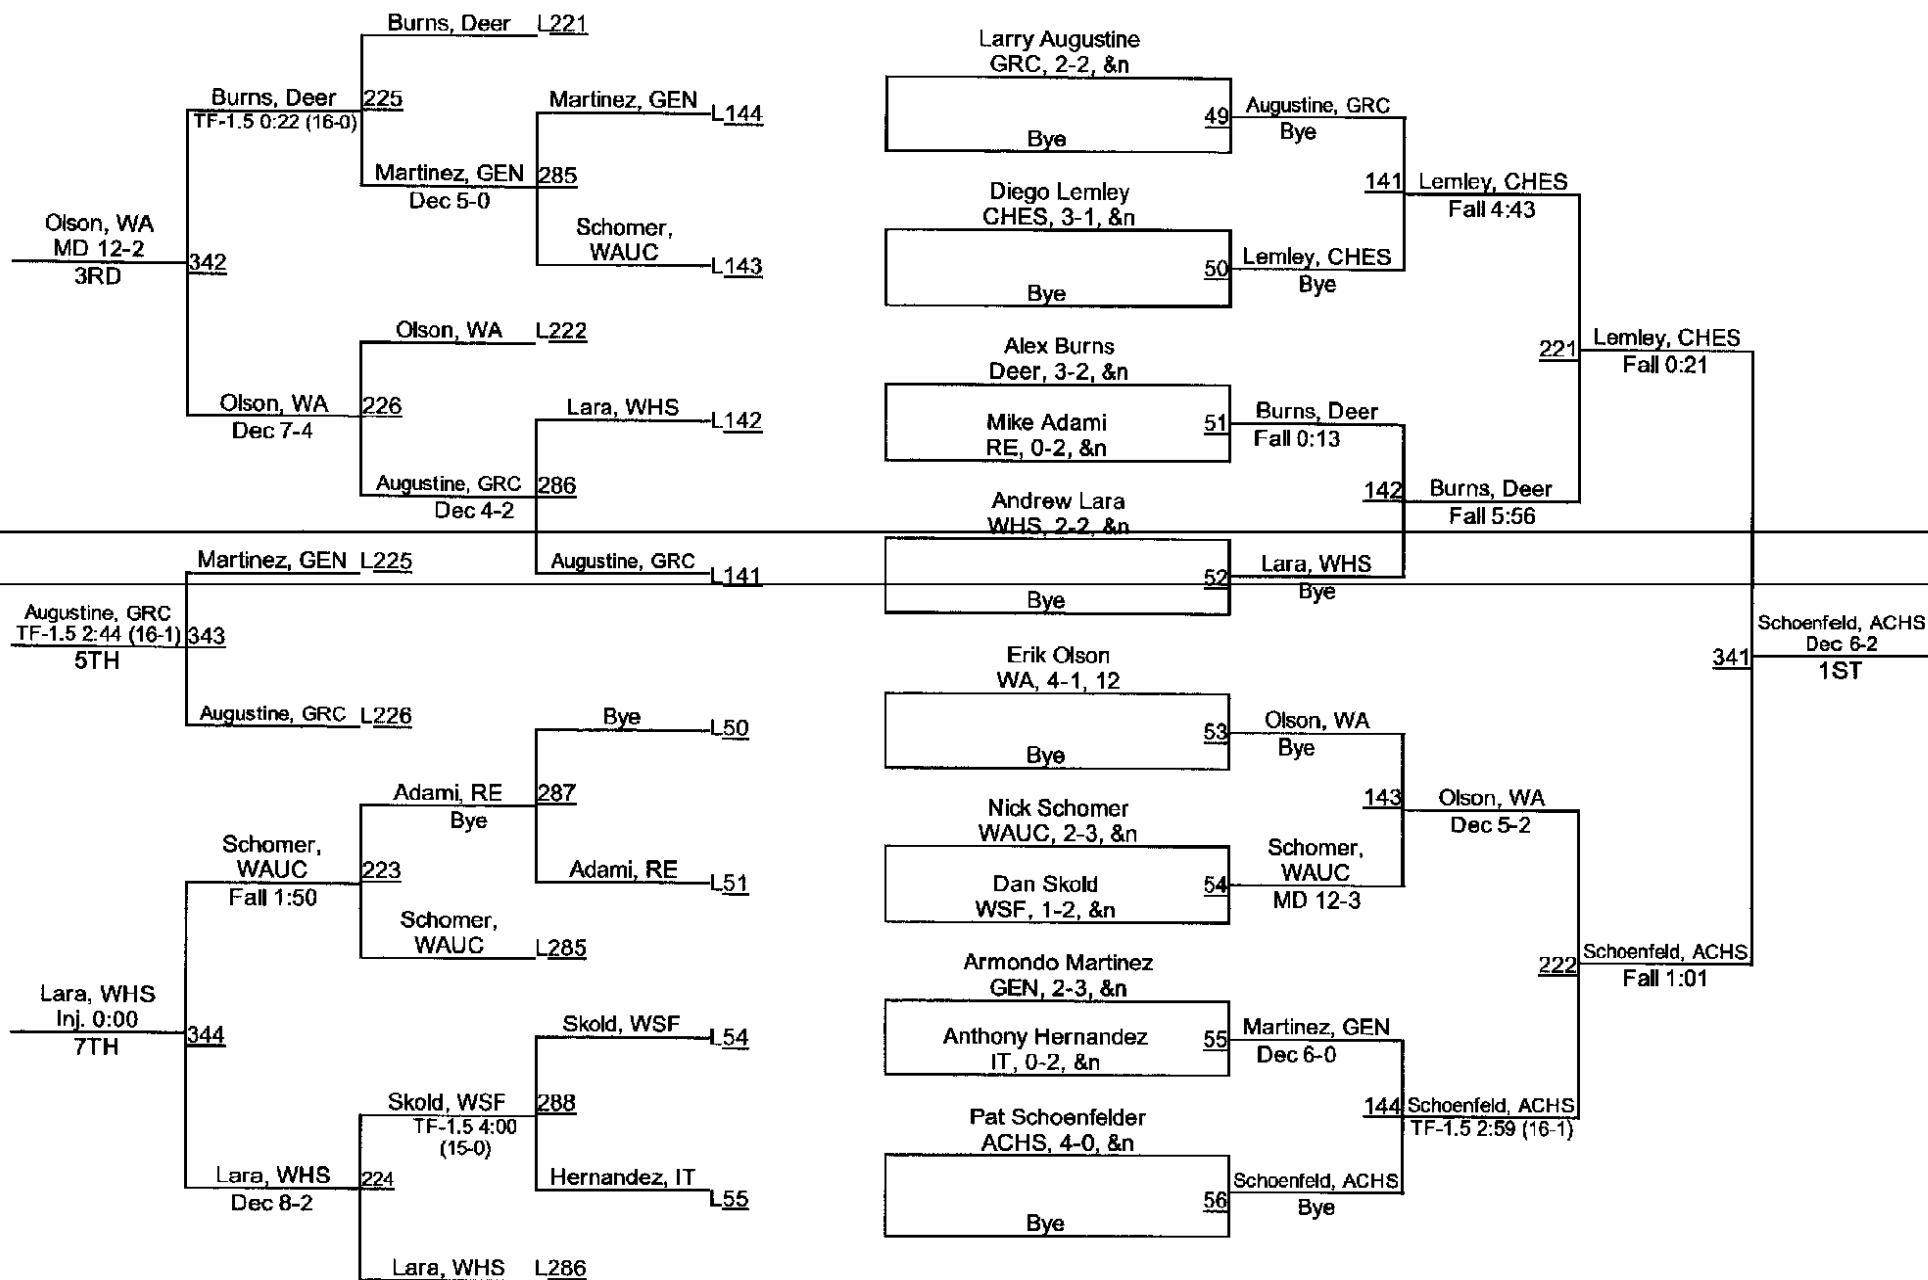

Ted DeRouse Individual Inv.

page 10

Nov 28 2015 07:29PM HP Fax