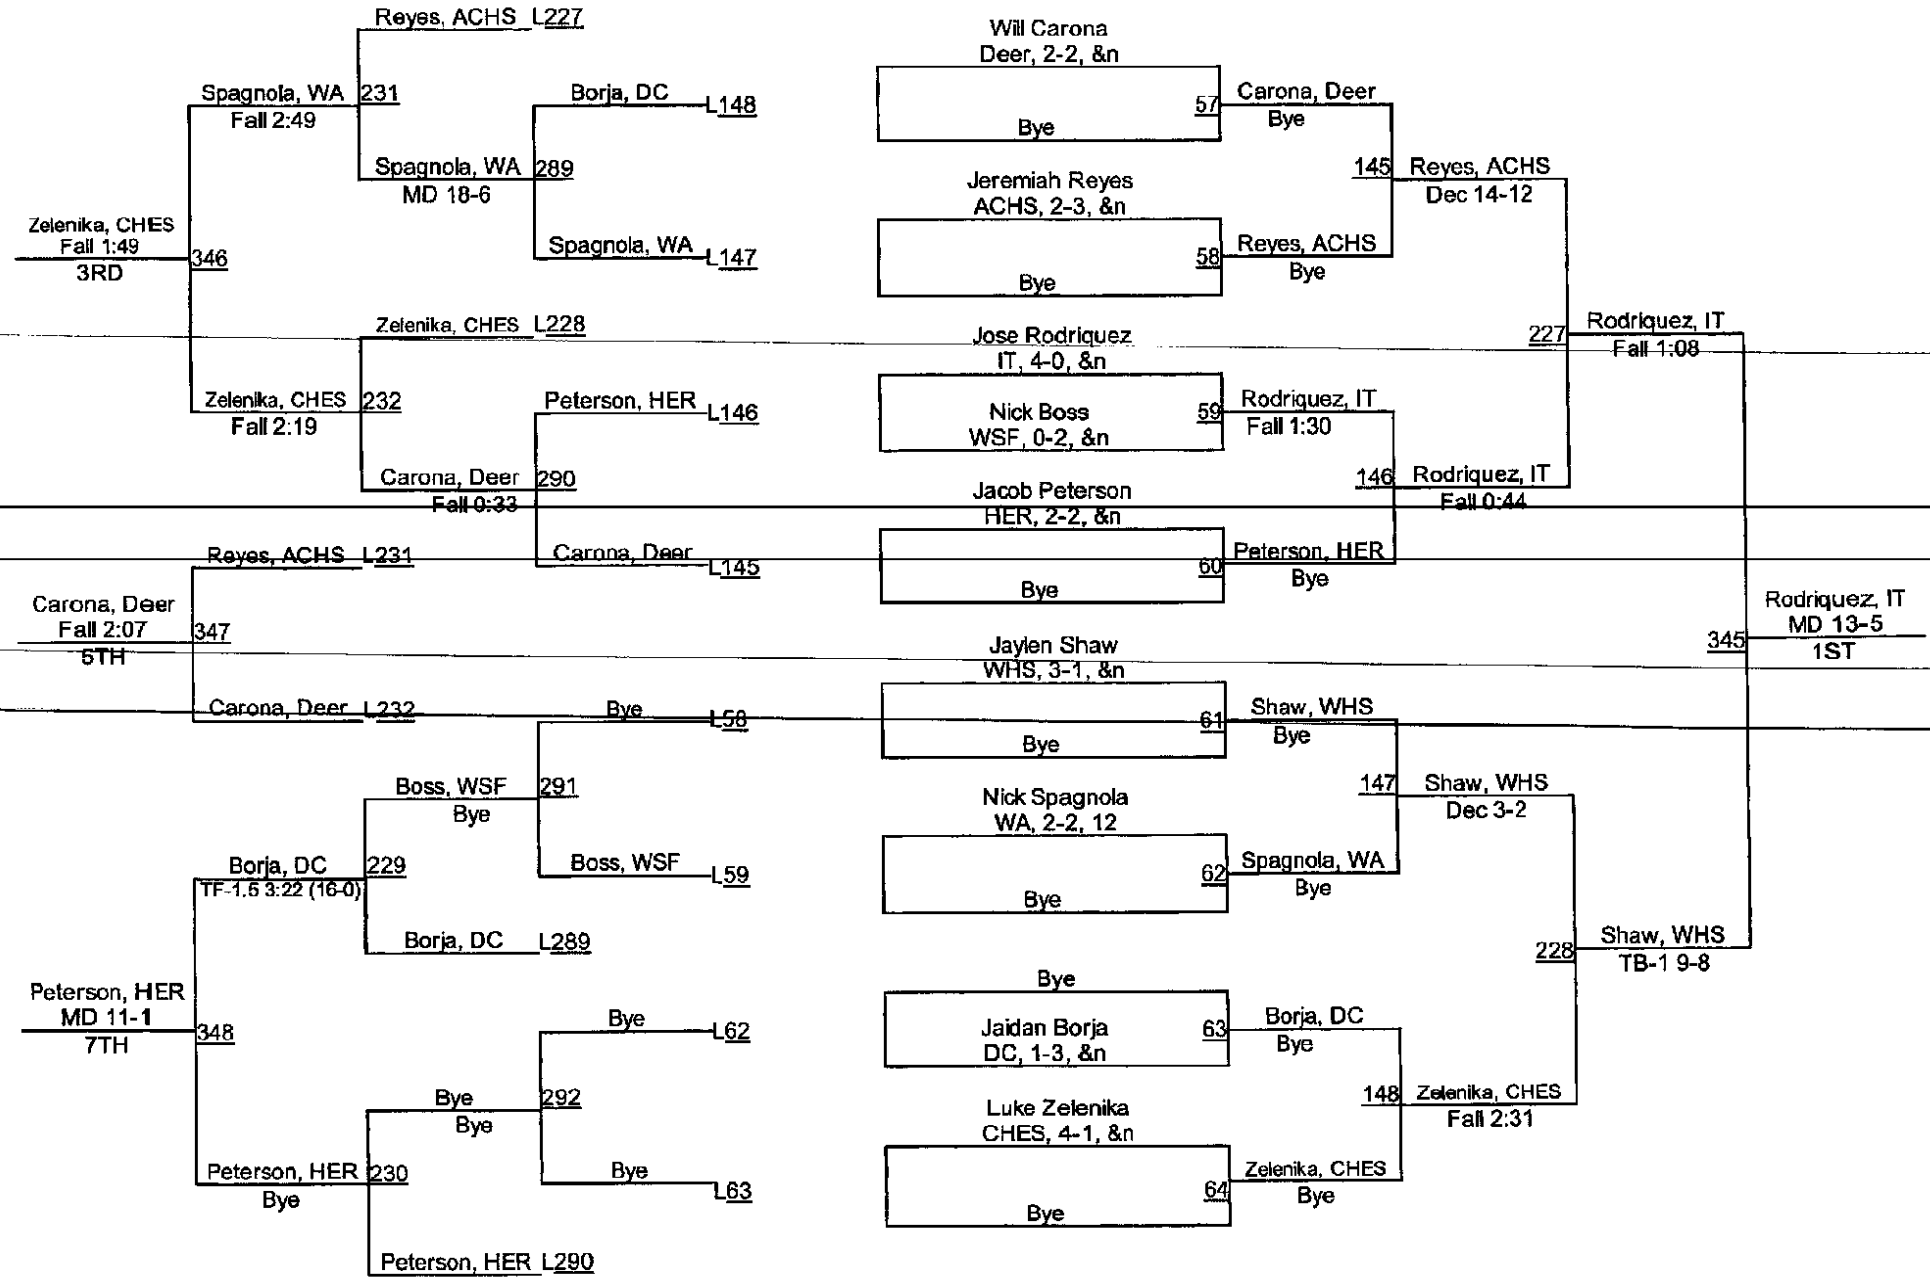

Ted DeRouse Individual Inv.

page 11

Nov 28 2015 07:30PM HP Fax