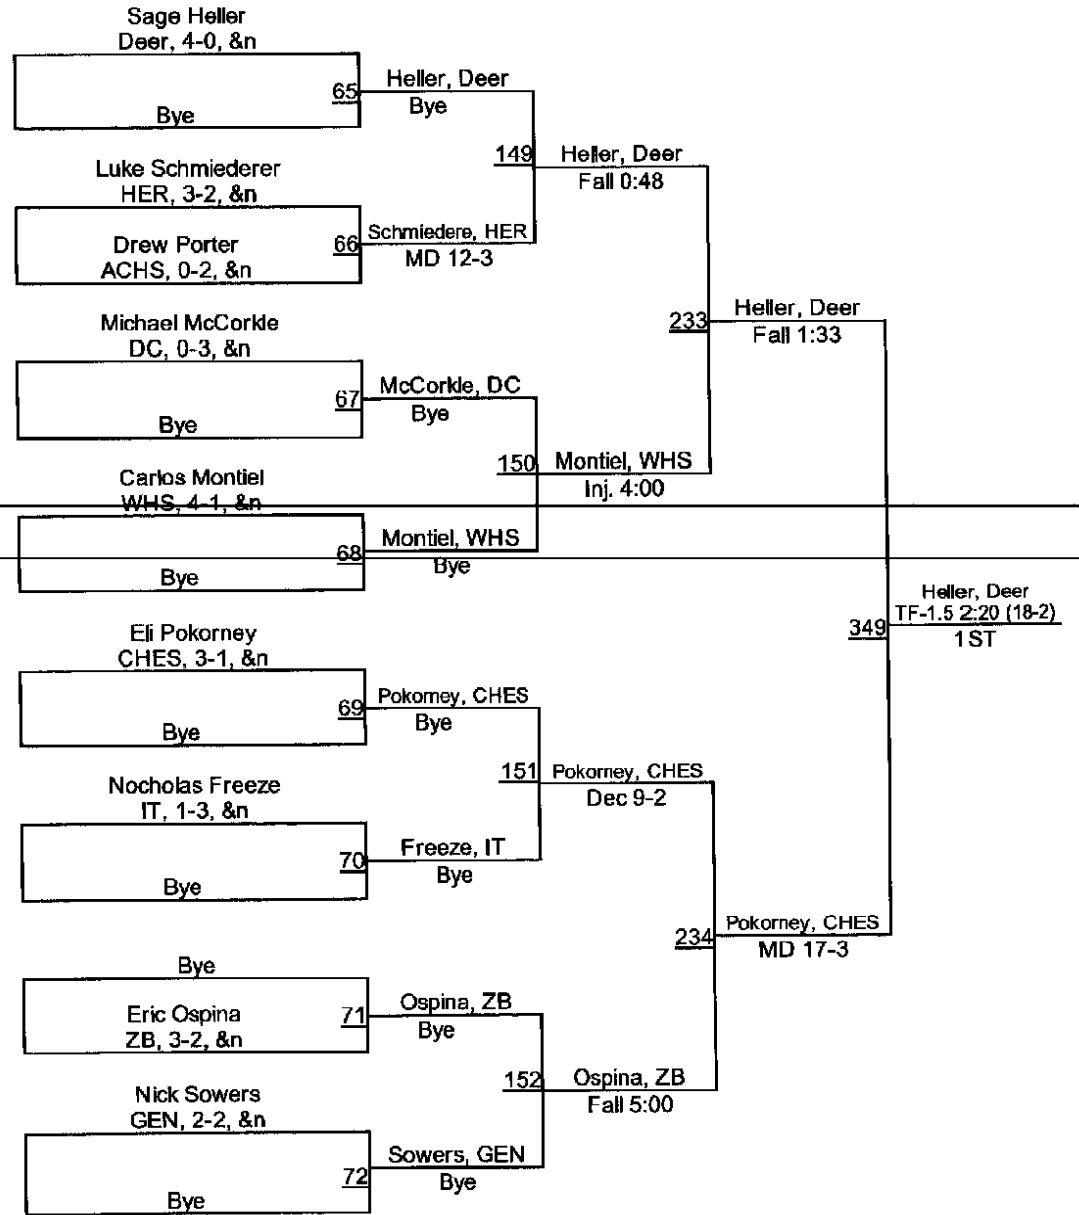

Ted DeRouse Individual Inv.

page 12

Nov 28 2015 07:30PM HP Fax