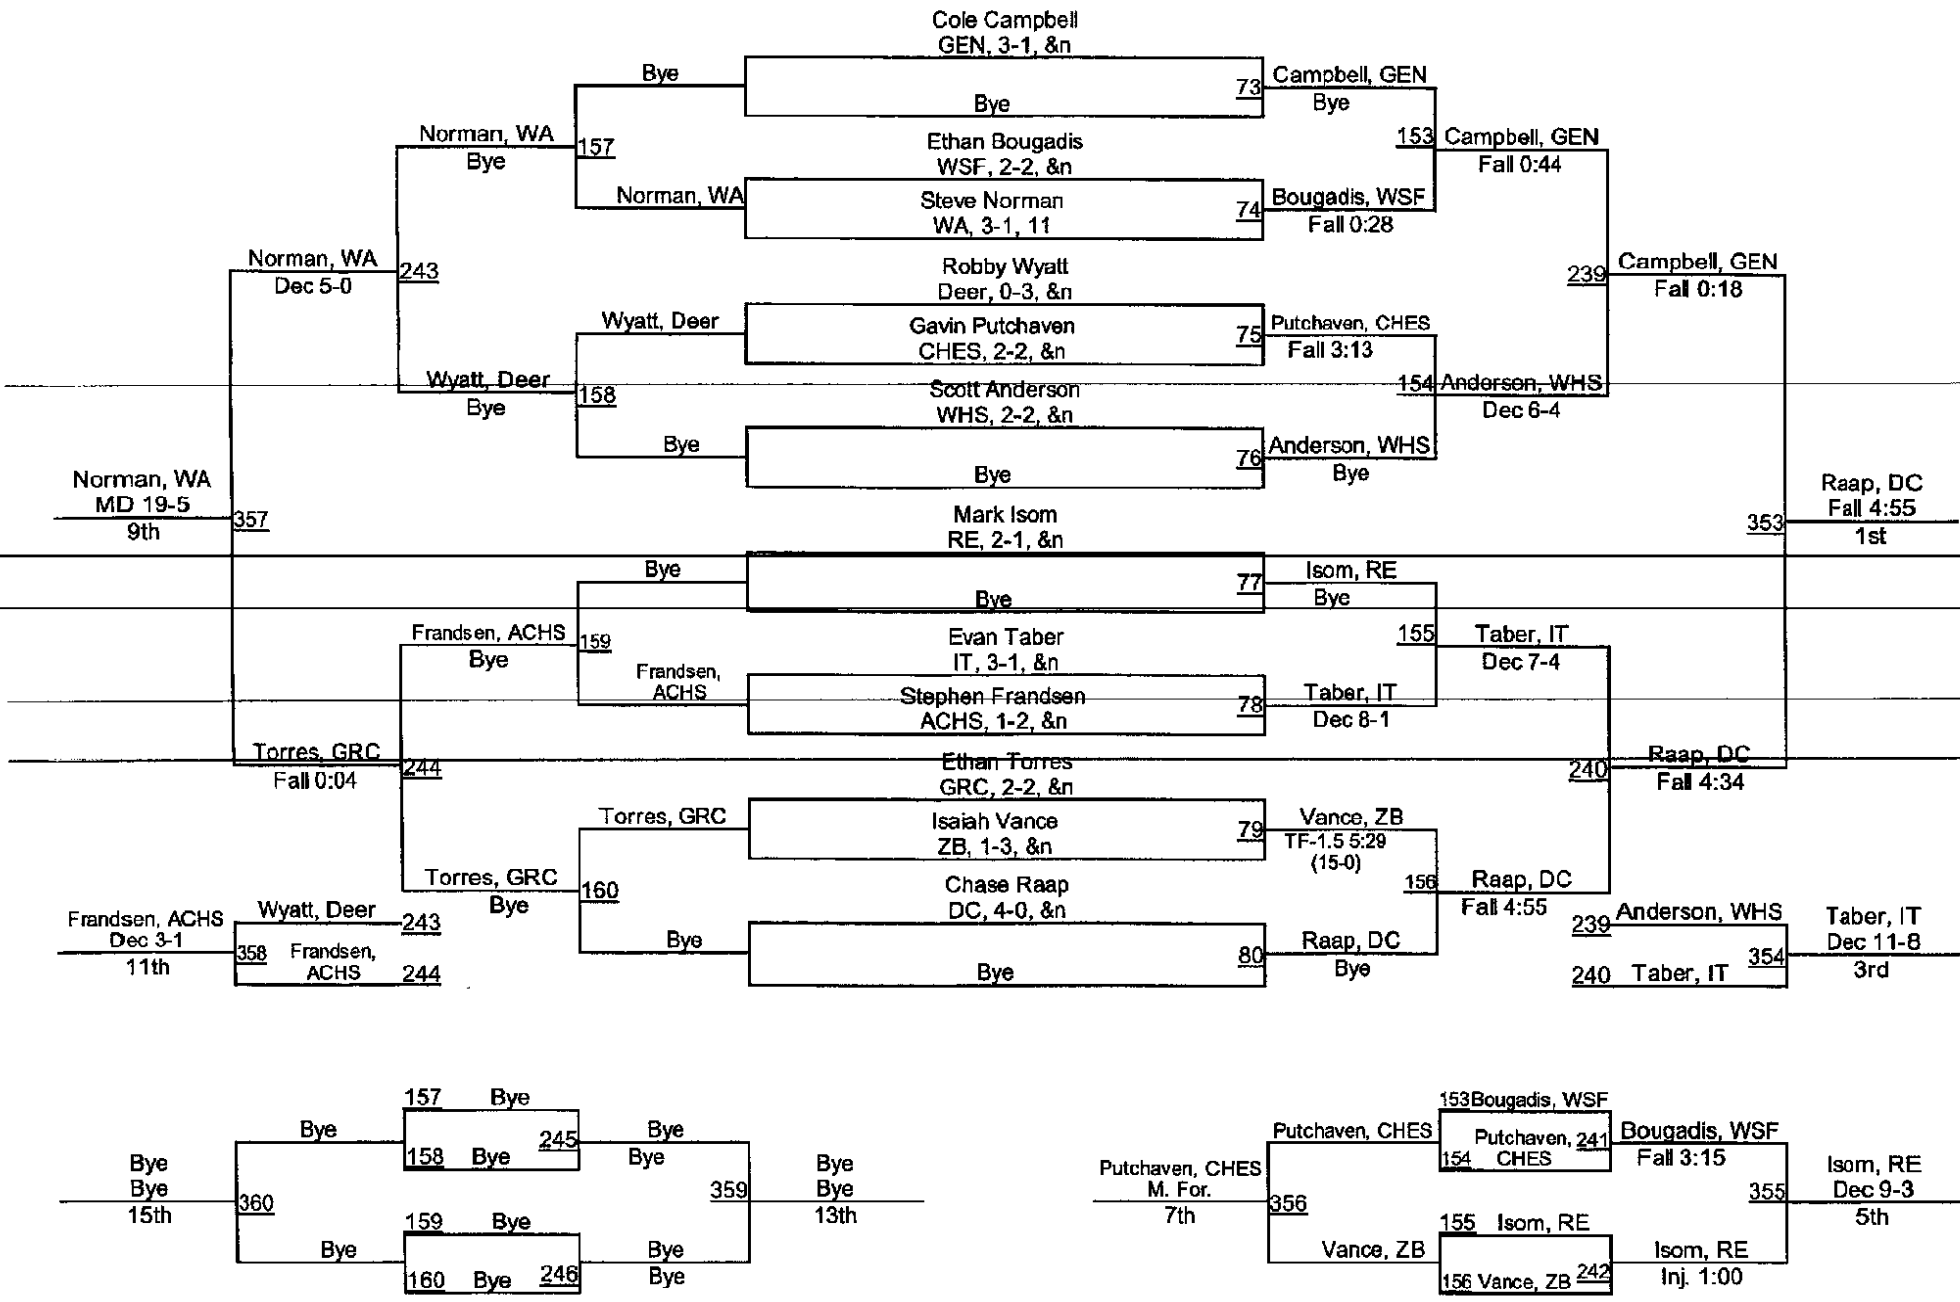

Ted DeRouse Individual Inv.

page 13

Nov 28 2015 07:30PM HP Fax