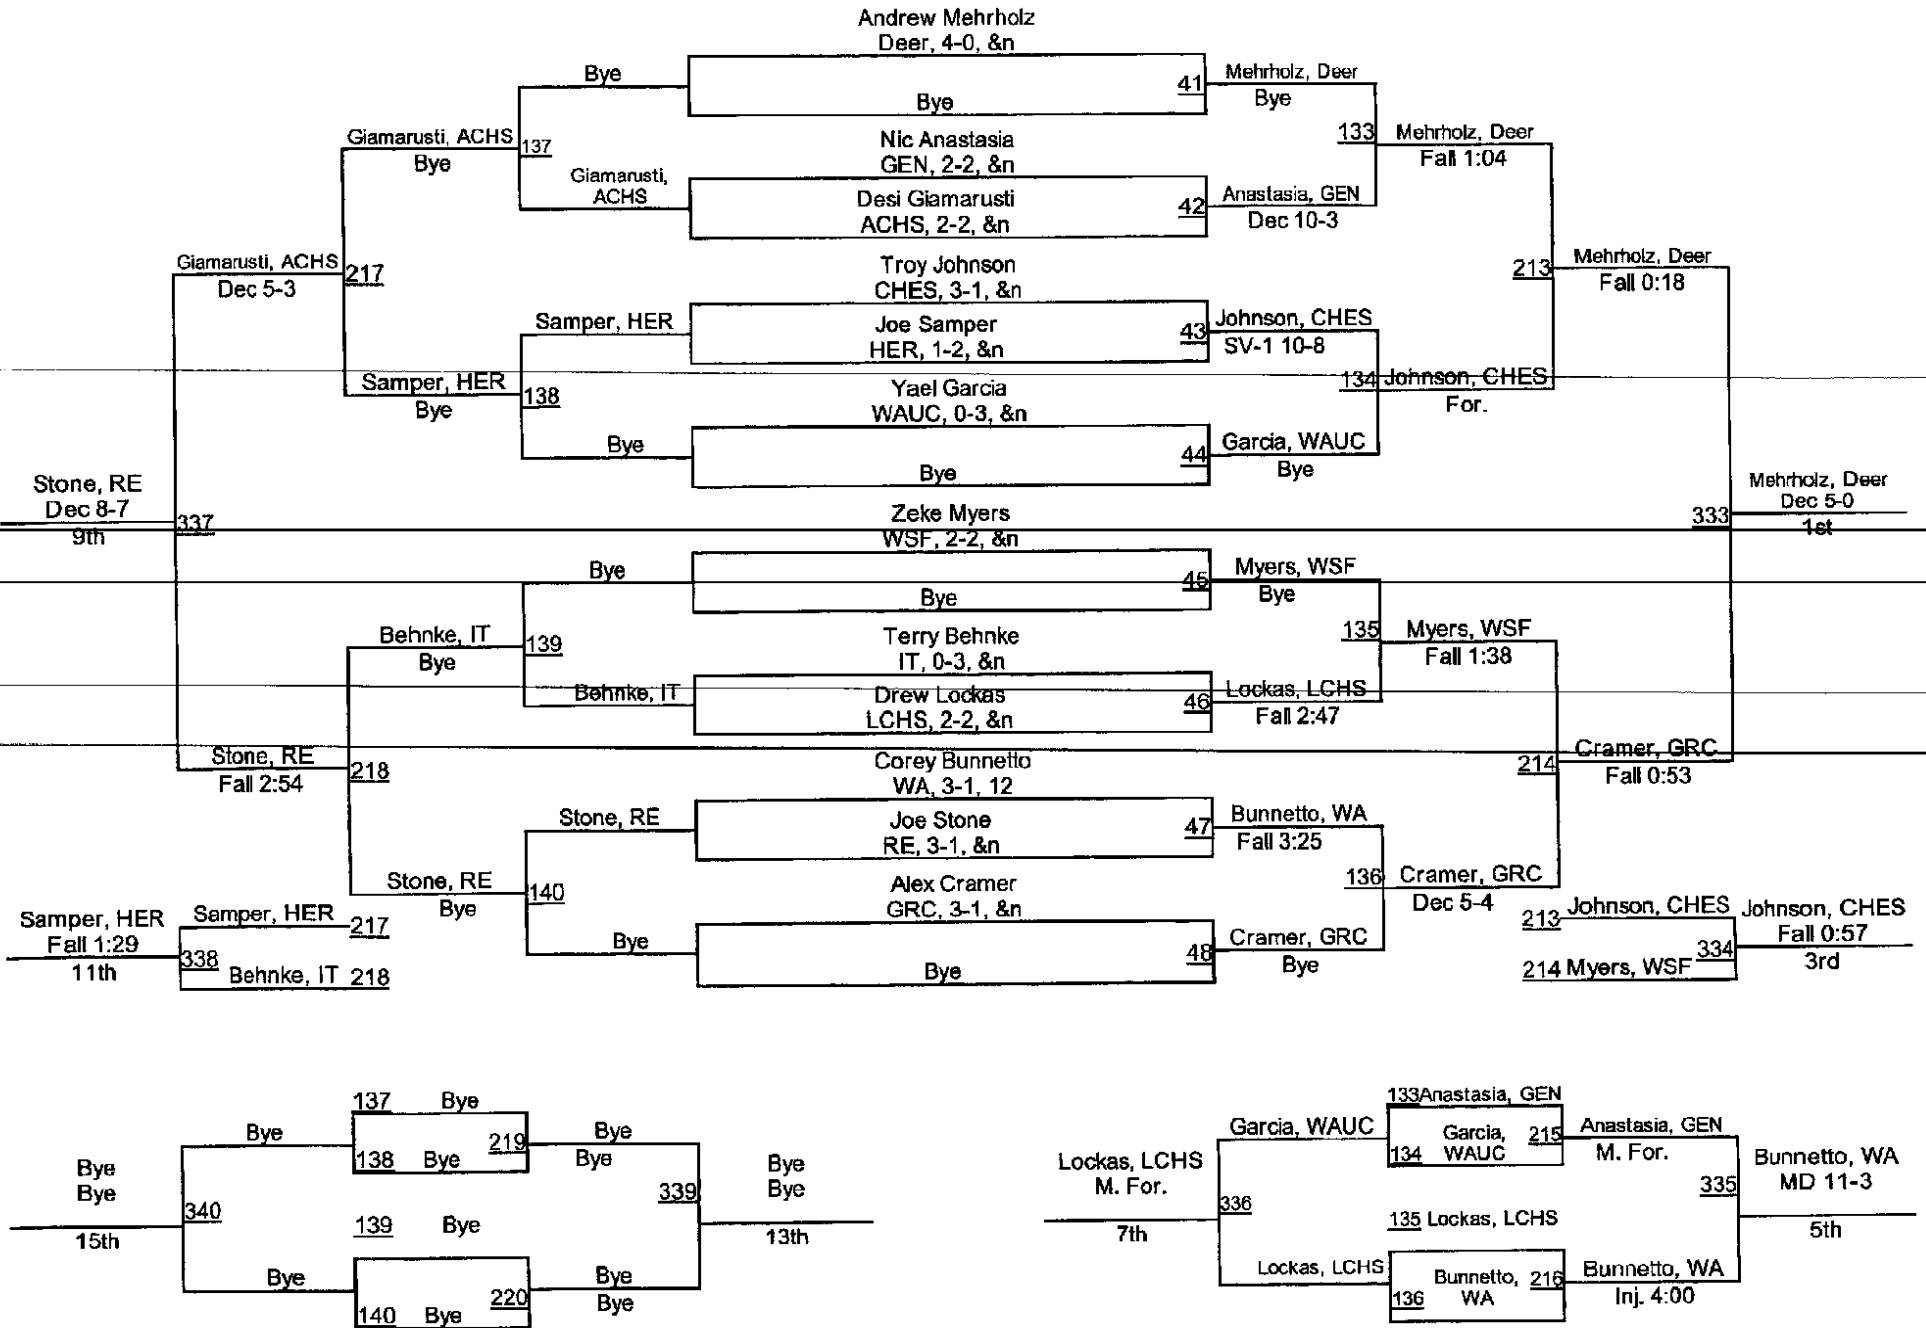

Ted DeRouse Individual Inv.

page 9

Nov 28 2015 07:29PM HP Fax