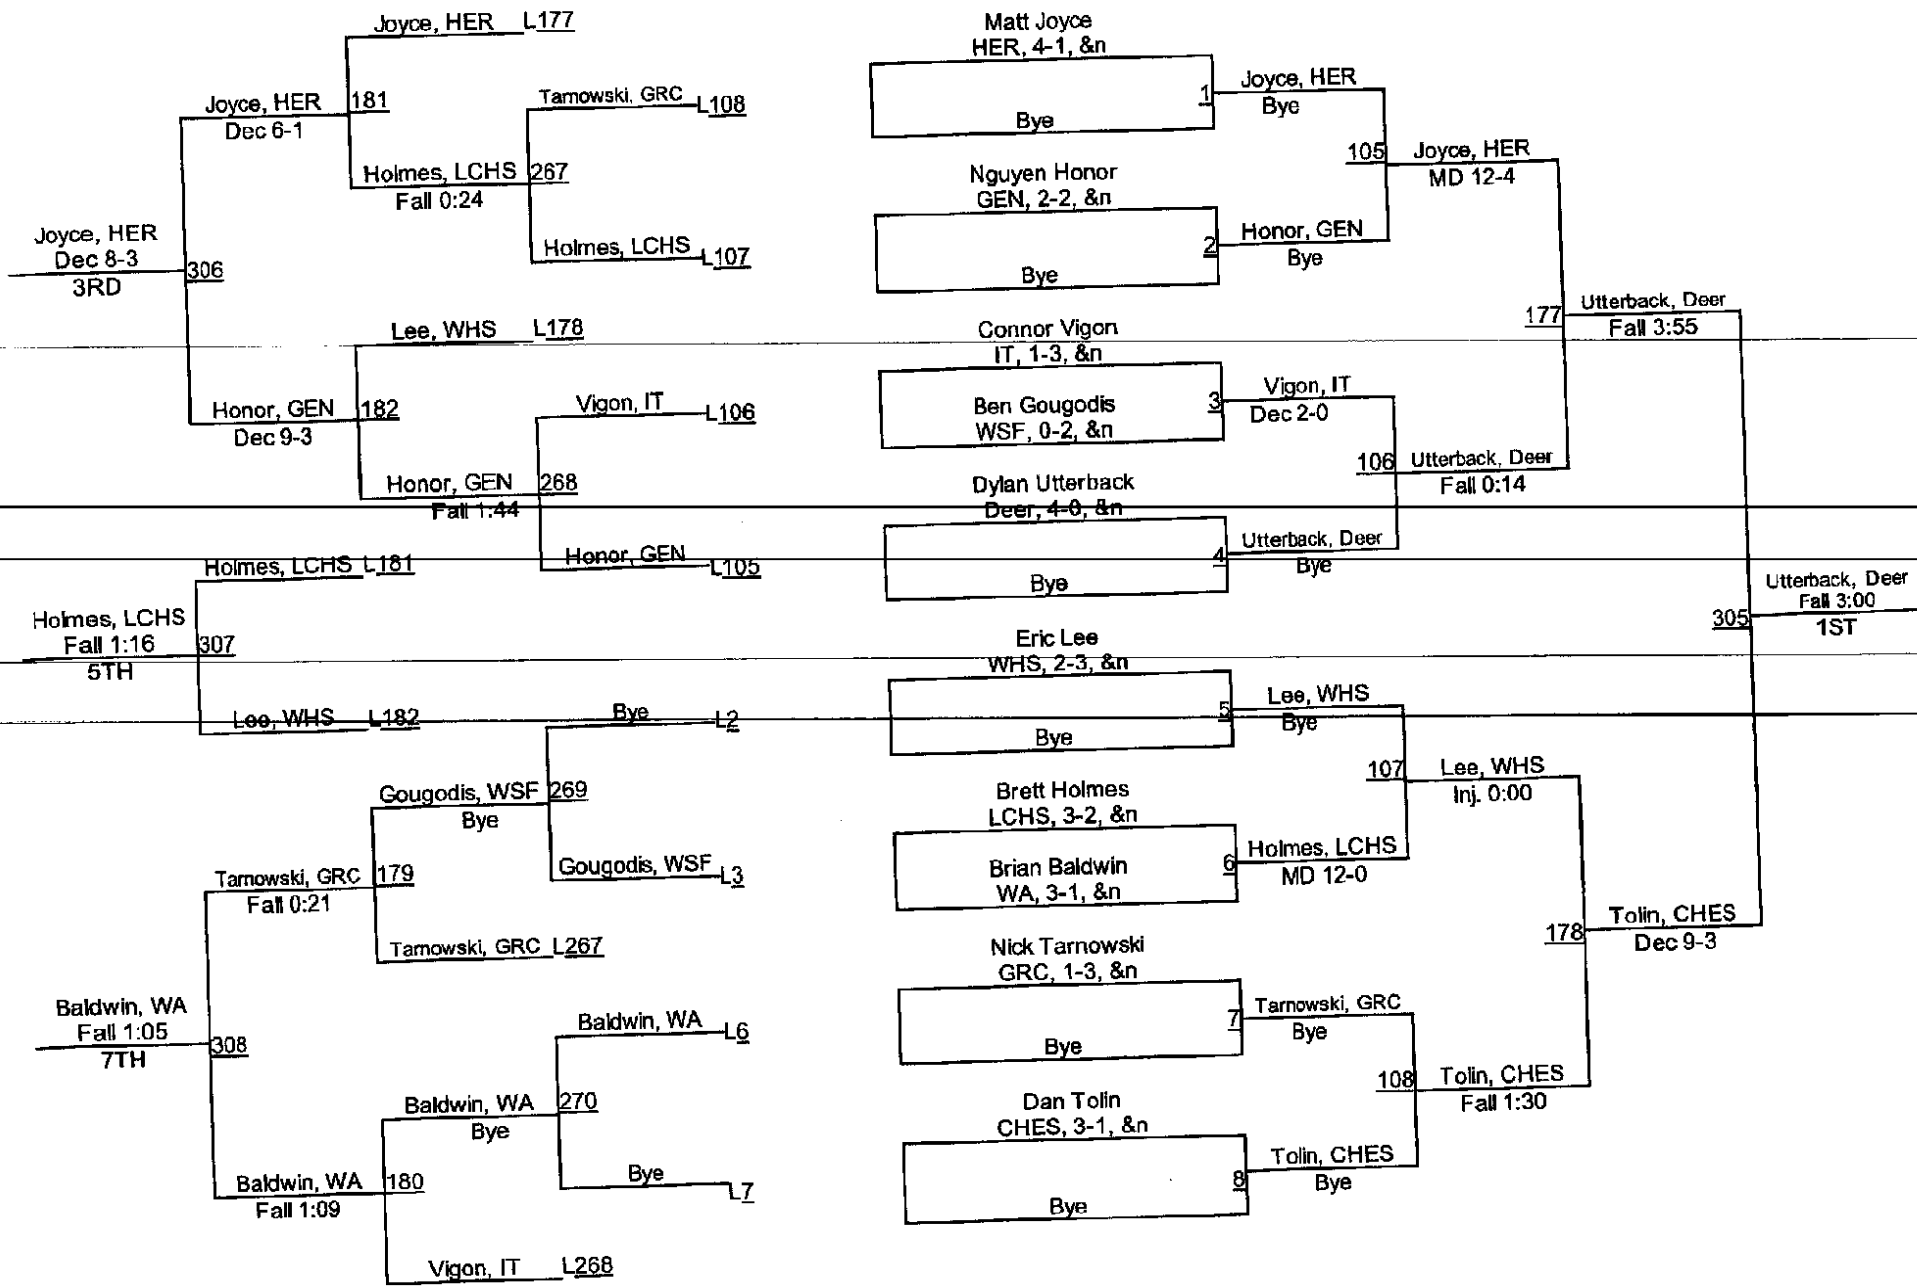

Team Scores

1.	Deerfield	346.0
2.	Wheeling	286.0
3.	Chesterton	281.5
4.	West Aurora	230.0
5.	Geneva	217.5
6.	Indian Trail	212.0
7.	Antioch	193.0
8.	Grayslake Central	175.0
9.	Hersey	167.0
10.	Dundee-Crown	157.5
11.	Rich East	137.0
12.	Zion-Benton	122.5
13.	Wauconda	110.0
14.	Wheeling St. Francis	89.5
15.	Lakes High School	75.0

Ted DeRouse Individual Inv.

page 3

Nov 28 2015 07:27PM HP Fax