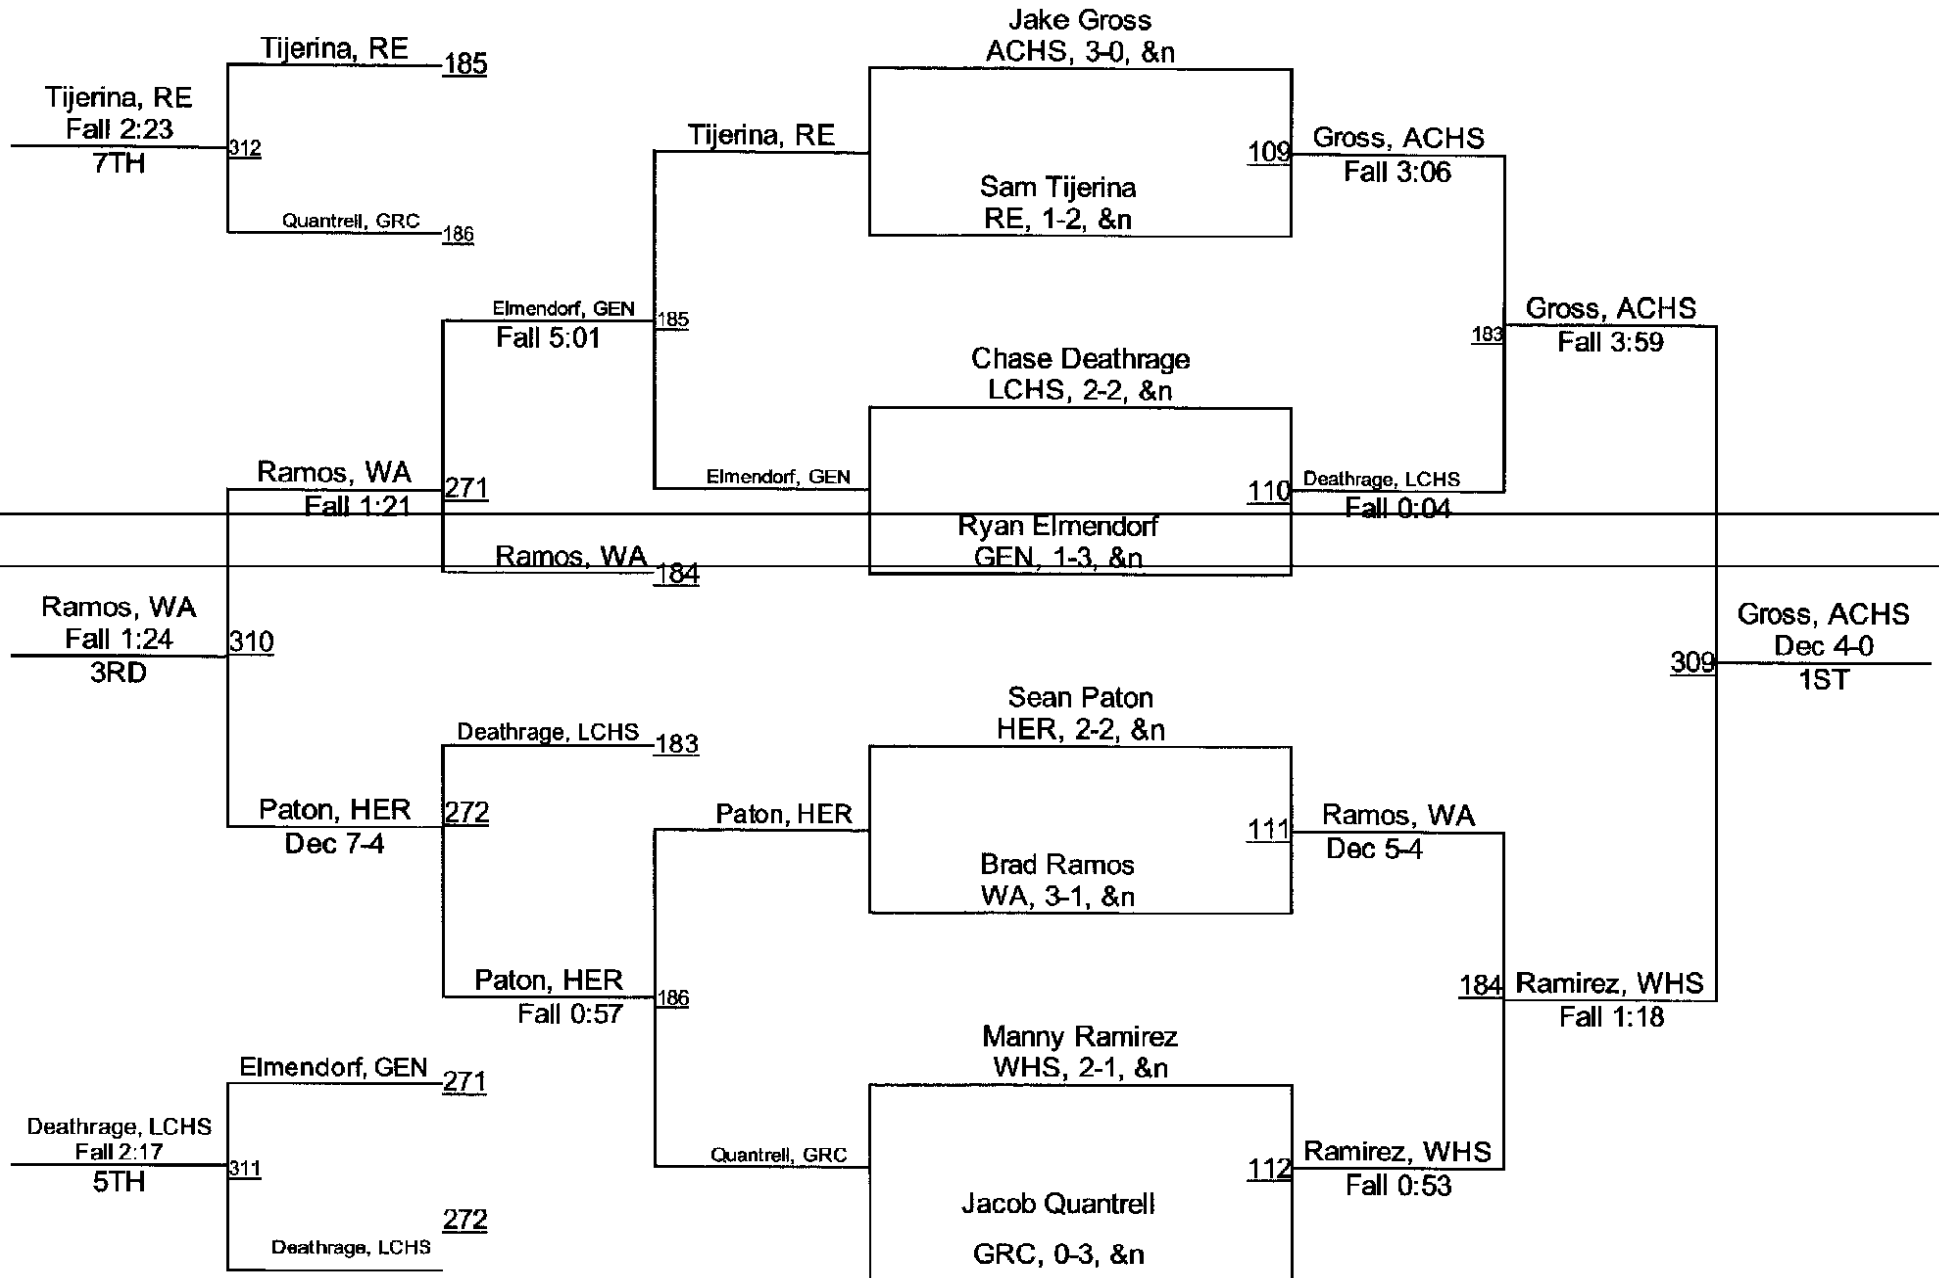

Ted DeRouse Individual Inv.

page 4

Nov 28 2015 07:27PM HP Fax