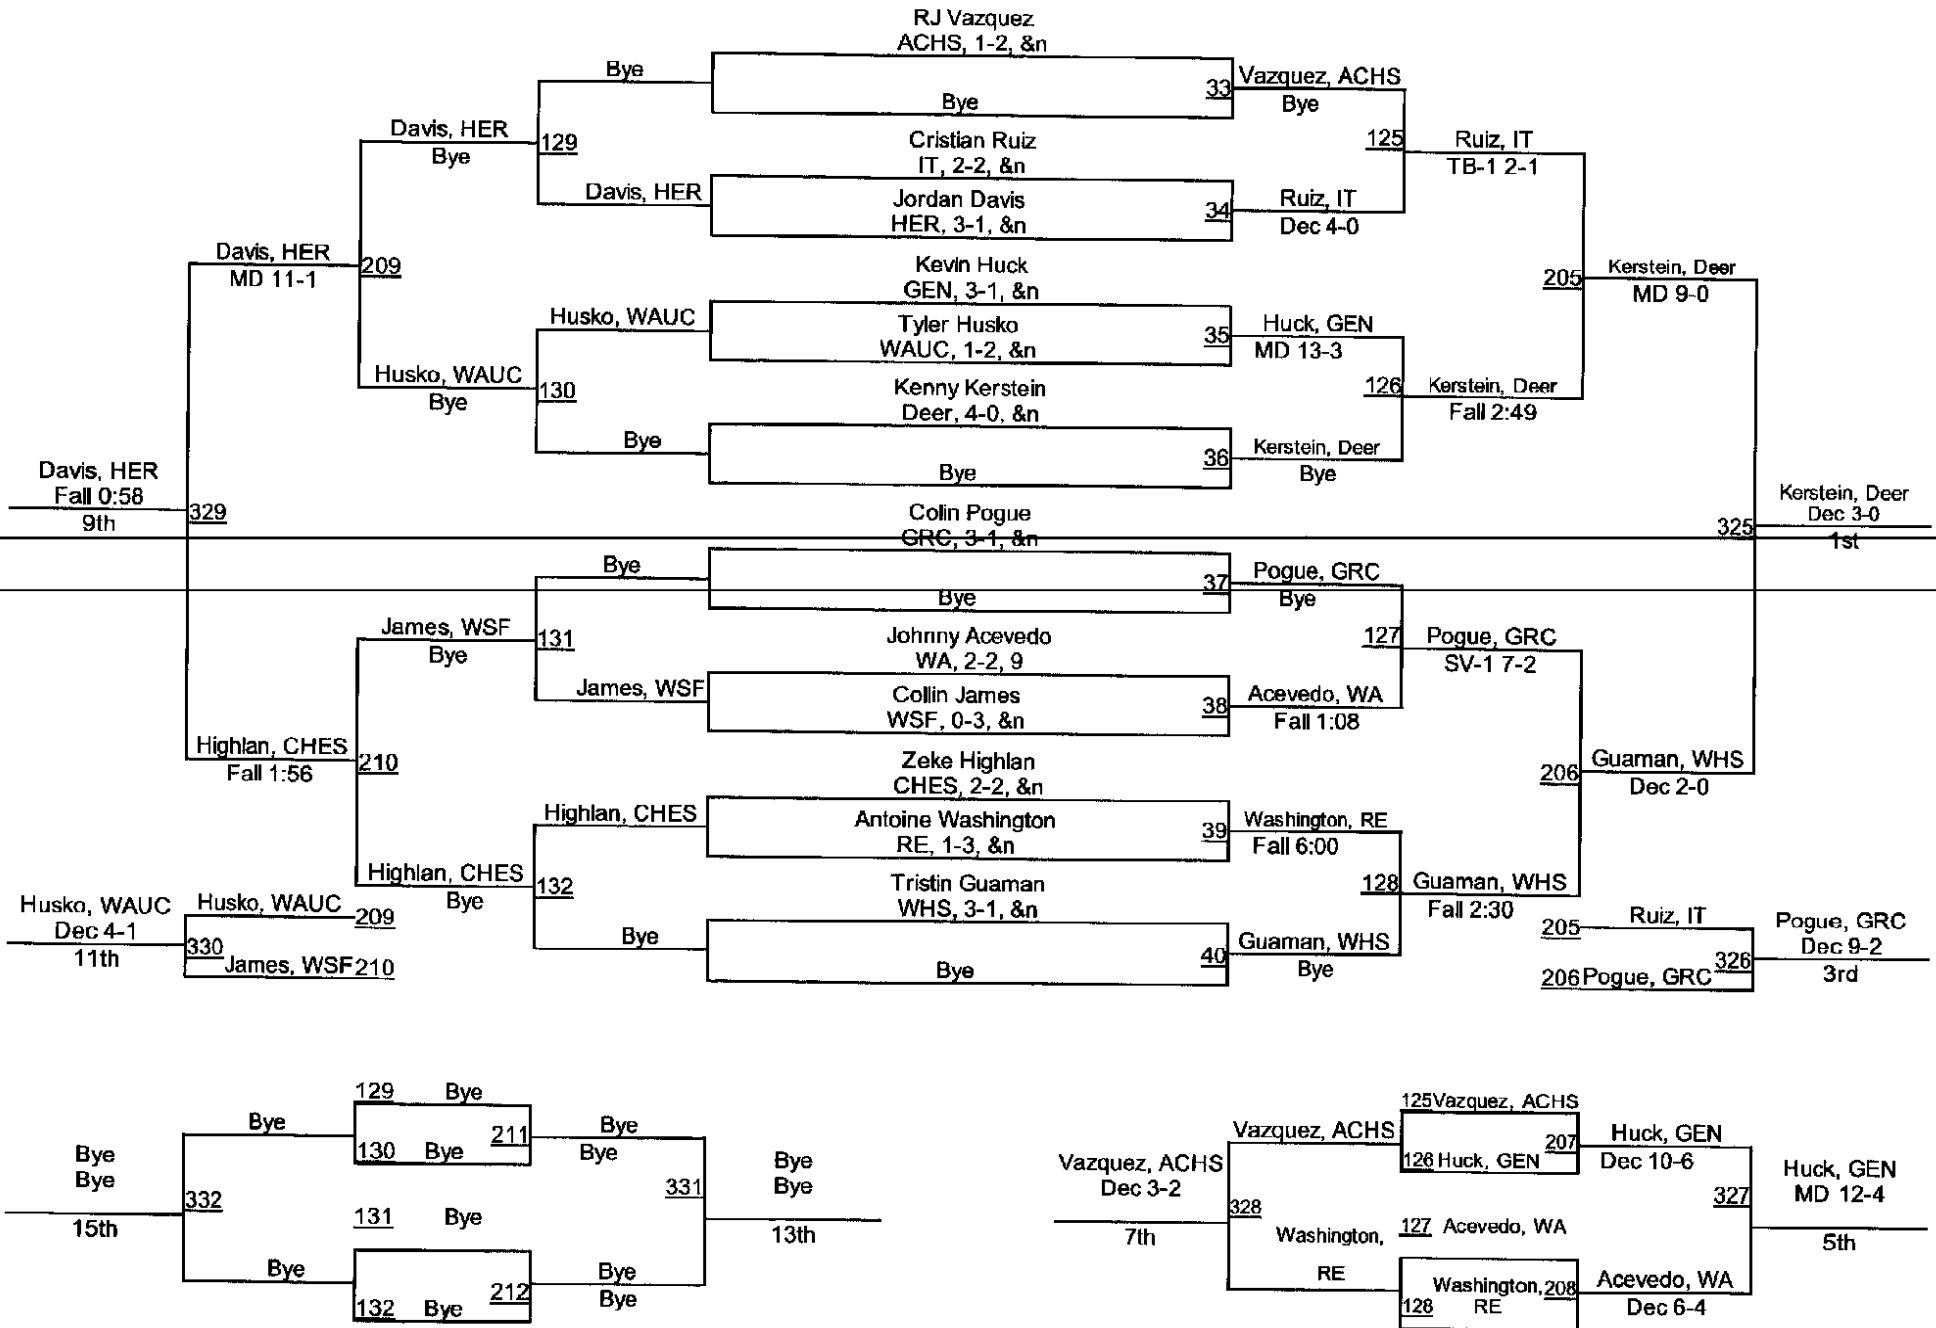

Ted DeRouse Individual Inv.

page 8

Nov 28 2015 07:28PM HP Fax