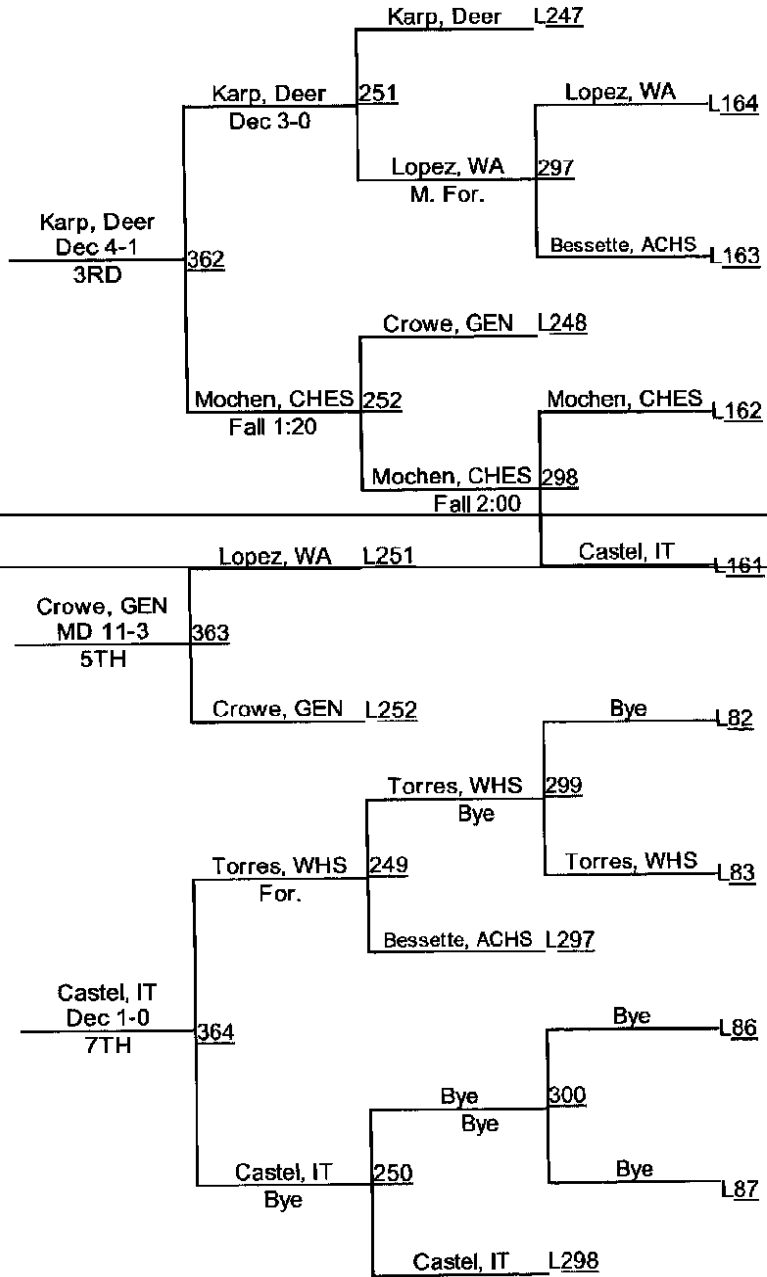

Ted DeRouse Individual Inv.

page 14

Nov 28 2015 07:31PM HP Fax