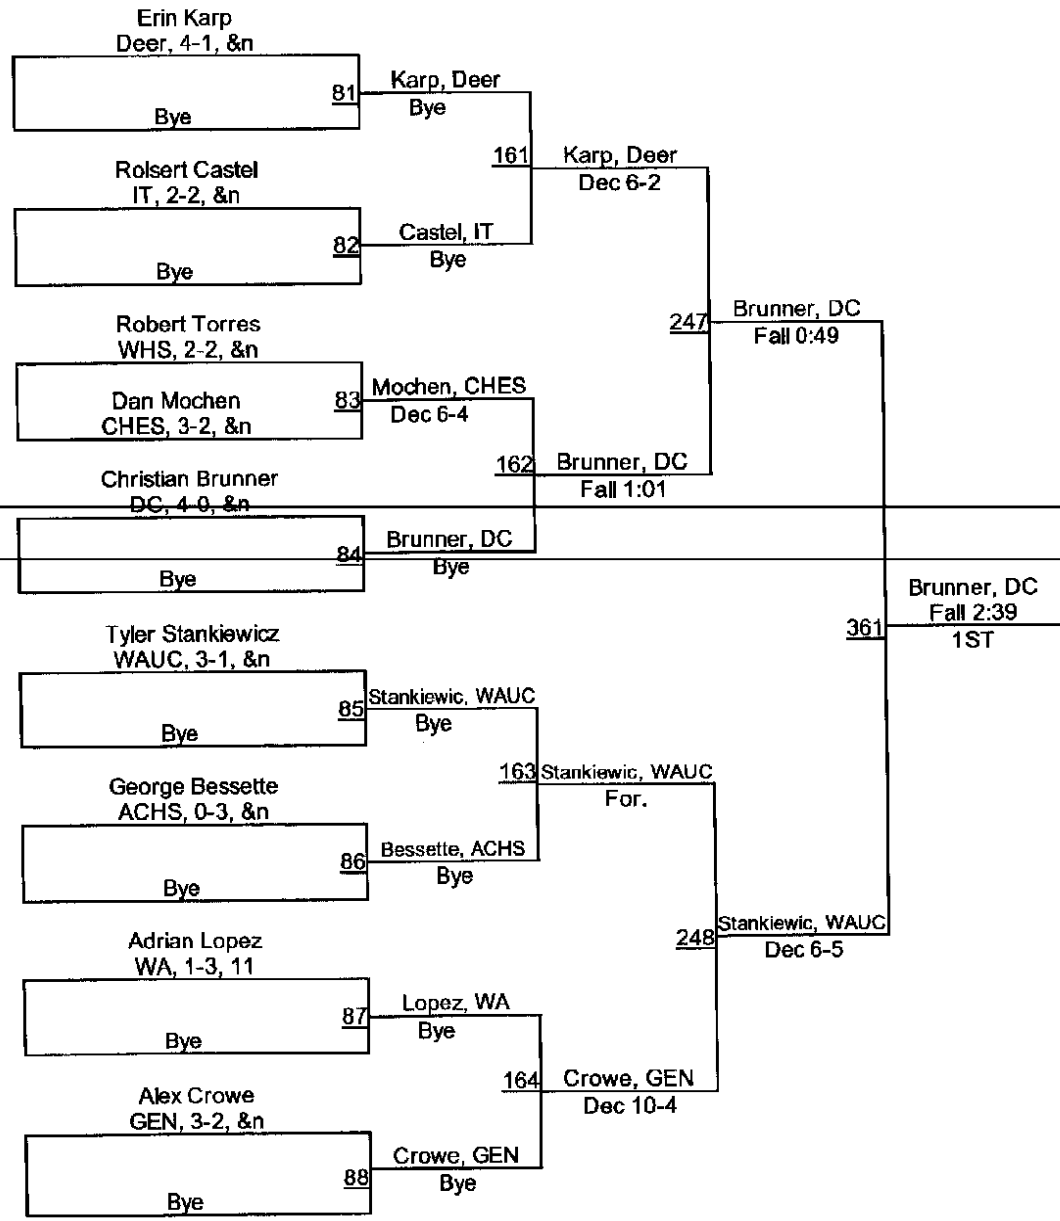

Ted DeRouse Individual Inv.

page 14

Nov 28 2015 07:31PM HP Fax