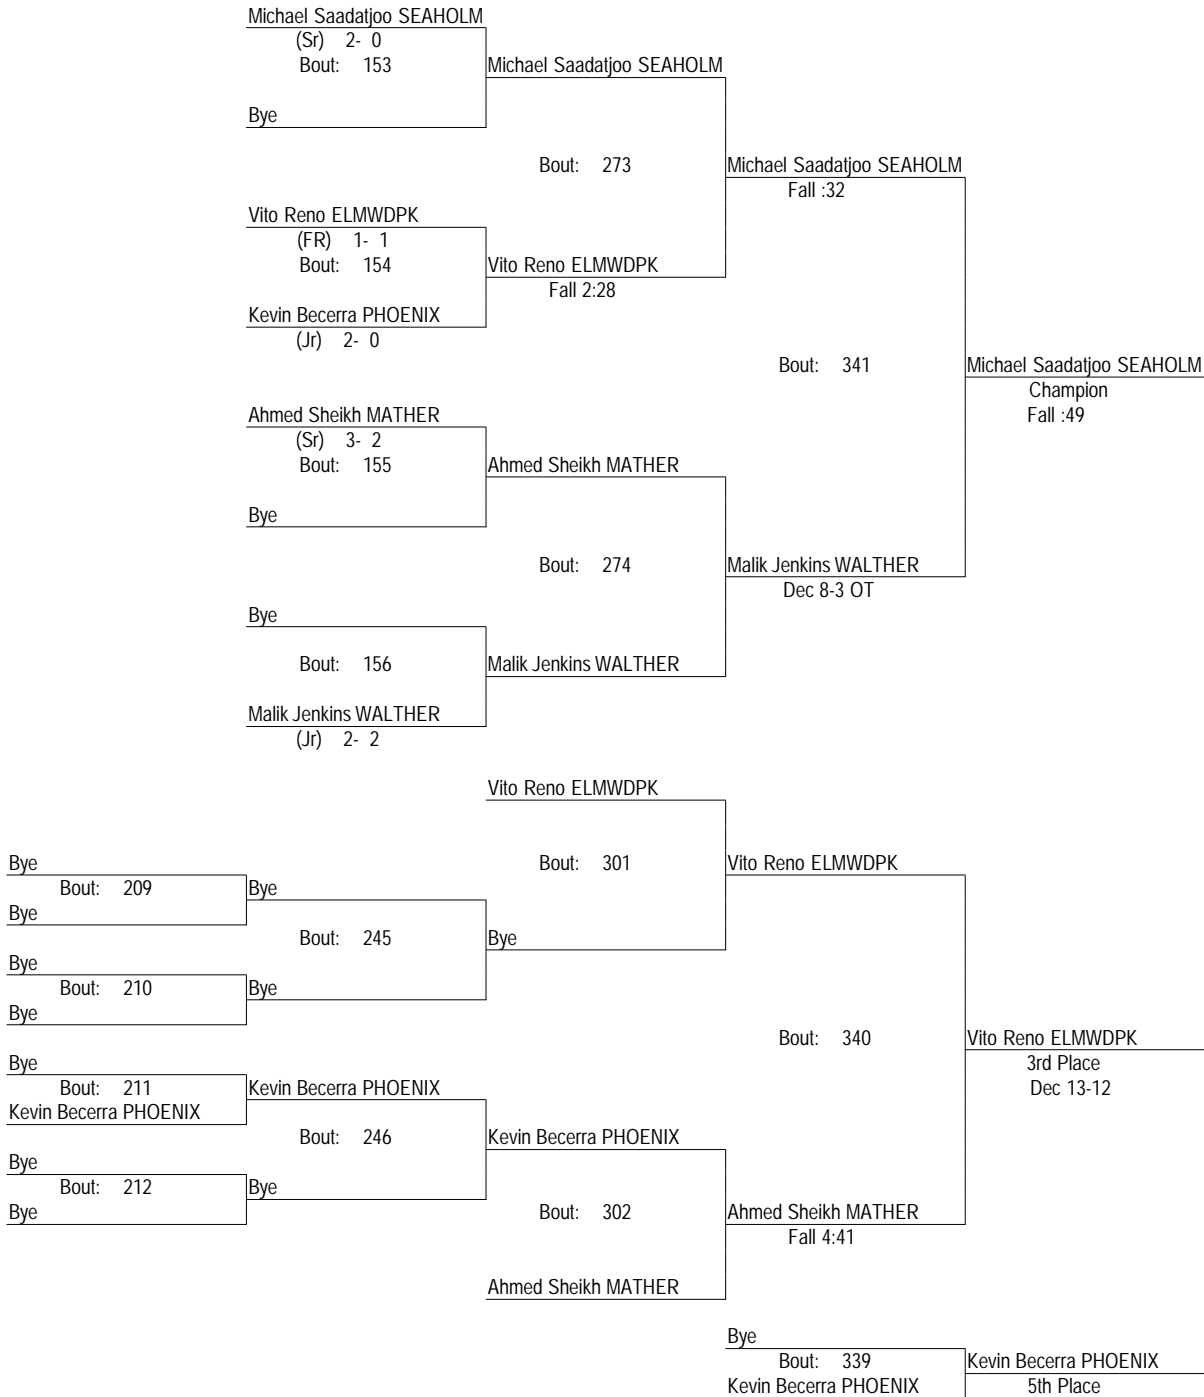

17th Walther Christian (Warren G. Hoger) Invitational

12-13-14

182

1. Place Winners -
2. 1st Michael Saadatjoo SEAHOLM (Sr) 4- 0
   - 2nd Malik Jenkins WALTHER (Jr) 3- 3
   - 3rd Vito Reno ELMWDPK (FR) 3- 2
   - 4th Ahmed Sheikh MATHER (Sr) 4- 4
   - 5th Kevin Becerra PHOENIX (Jr) 2- 2
   - 6th Bye