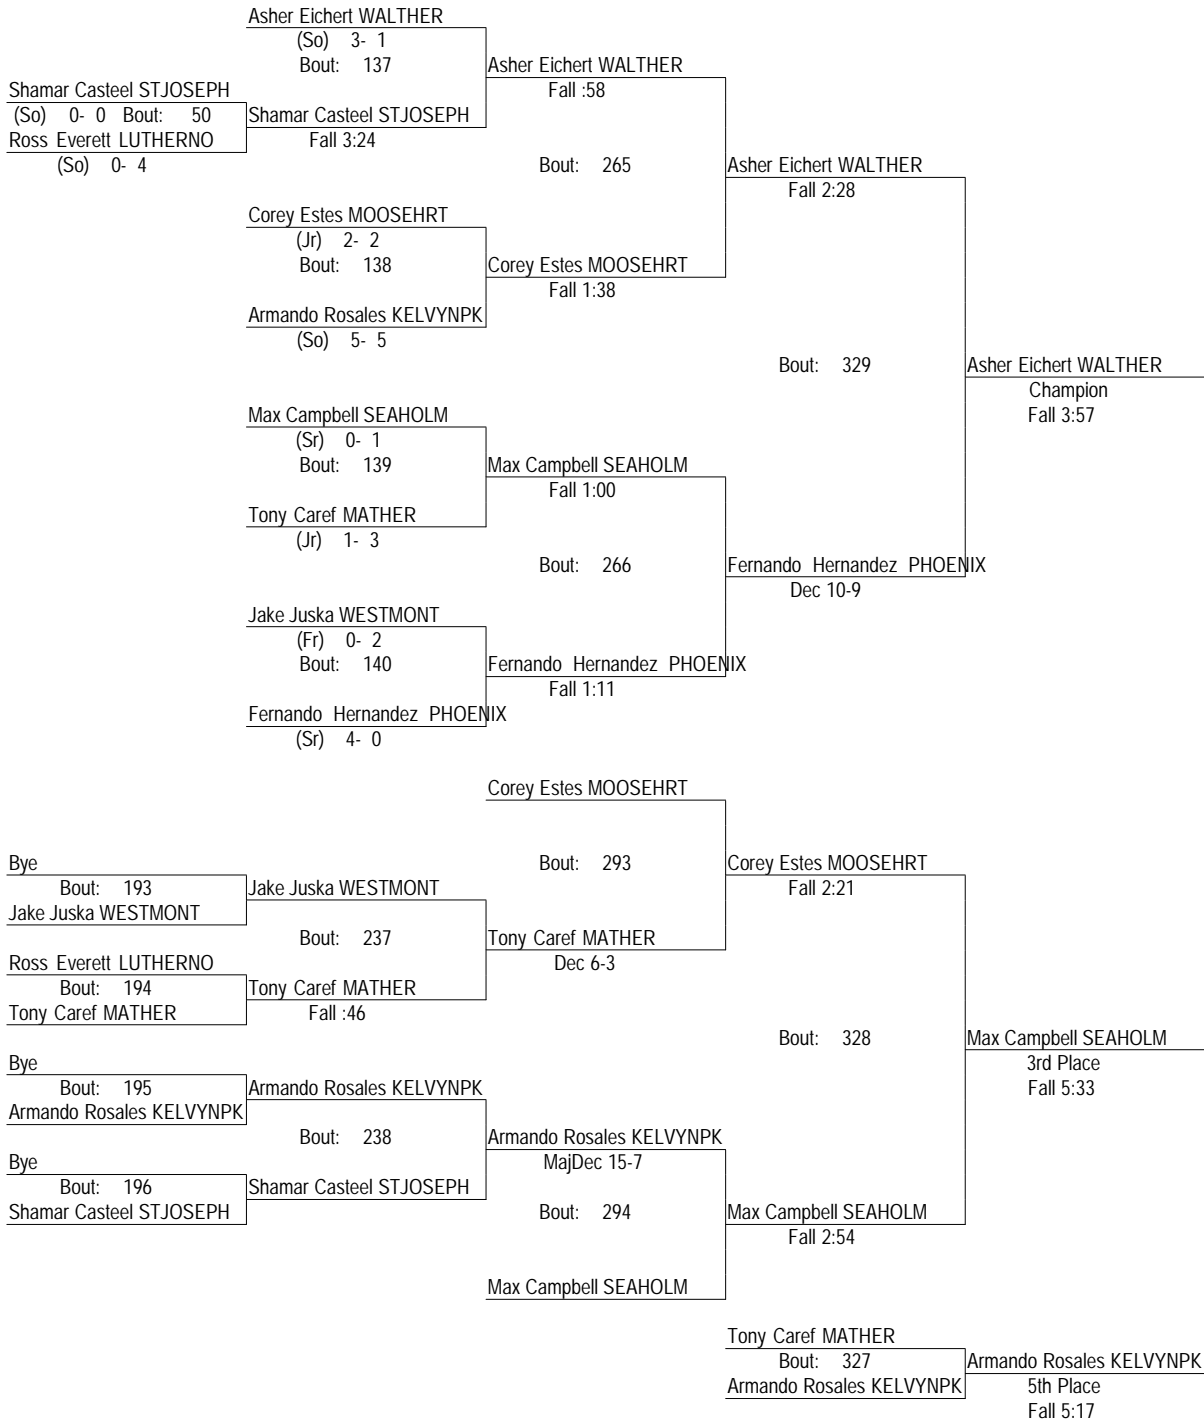

17th Walther Christian (Warren G. Hoger) Invitational

12-13-14

145

1. Place Winners -
2. 1st Asher Eichert WALTHER (So) 6-1
   - 2nd Fernando Hernandez PHOENIX (Sr) 6-1
   - 3rd Max Campbell SEAHOLM (Sr) 3-2
   - 4th Corey Estes MOOSEHRT (Jr) 4-4
   - 5th Armando Rosales KELVYNPK (So) 7-7
   - 6th Tony Caref MATHER (Jr) 3-6