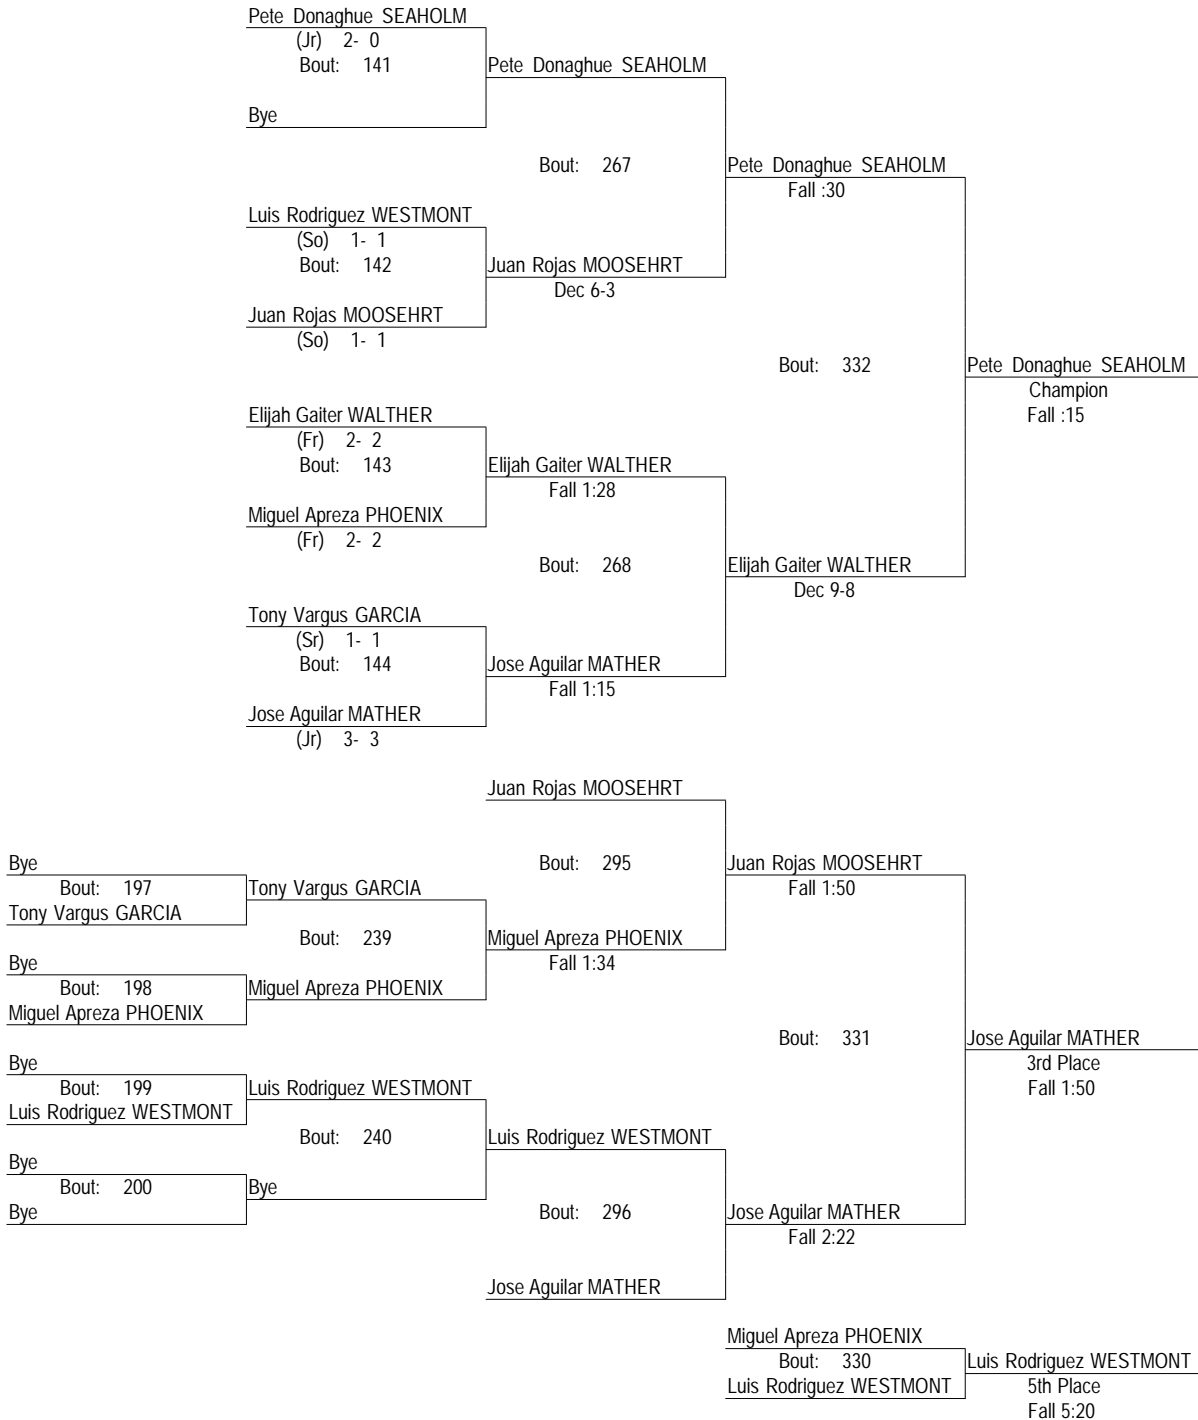

17th Walther Christian (Warren G. Hoger) Invitational

12-13-14

152

1. Place Winners -
2. 1st Pete Donaghue SEAHOLM (Jr) 4- 0
   - 2nd Elijah Gaiter WALTHER (Fr) 4- 3
   - 3rd Jose Aguilar MATHER (Jr) 6- 4
   - 4th Juan Rojas MOOSEHRT (So) 3- 3
   - 5th Luis Rodriguez WESTMONT (So) 2- 3
   - 6th Miguel Apreza PHOENIX (Fr) 3- 5