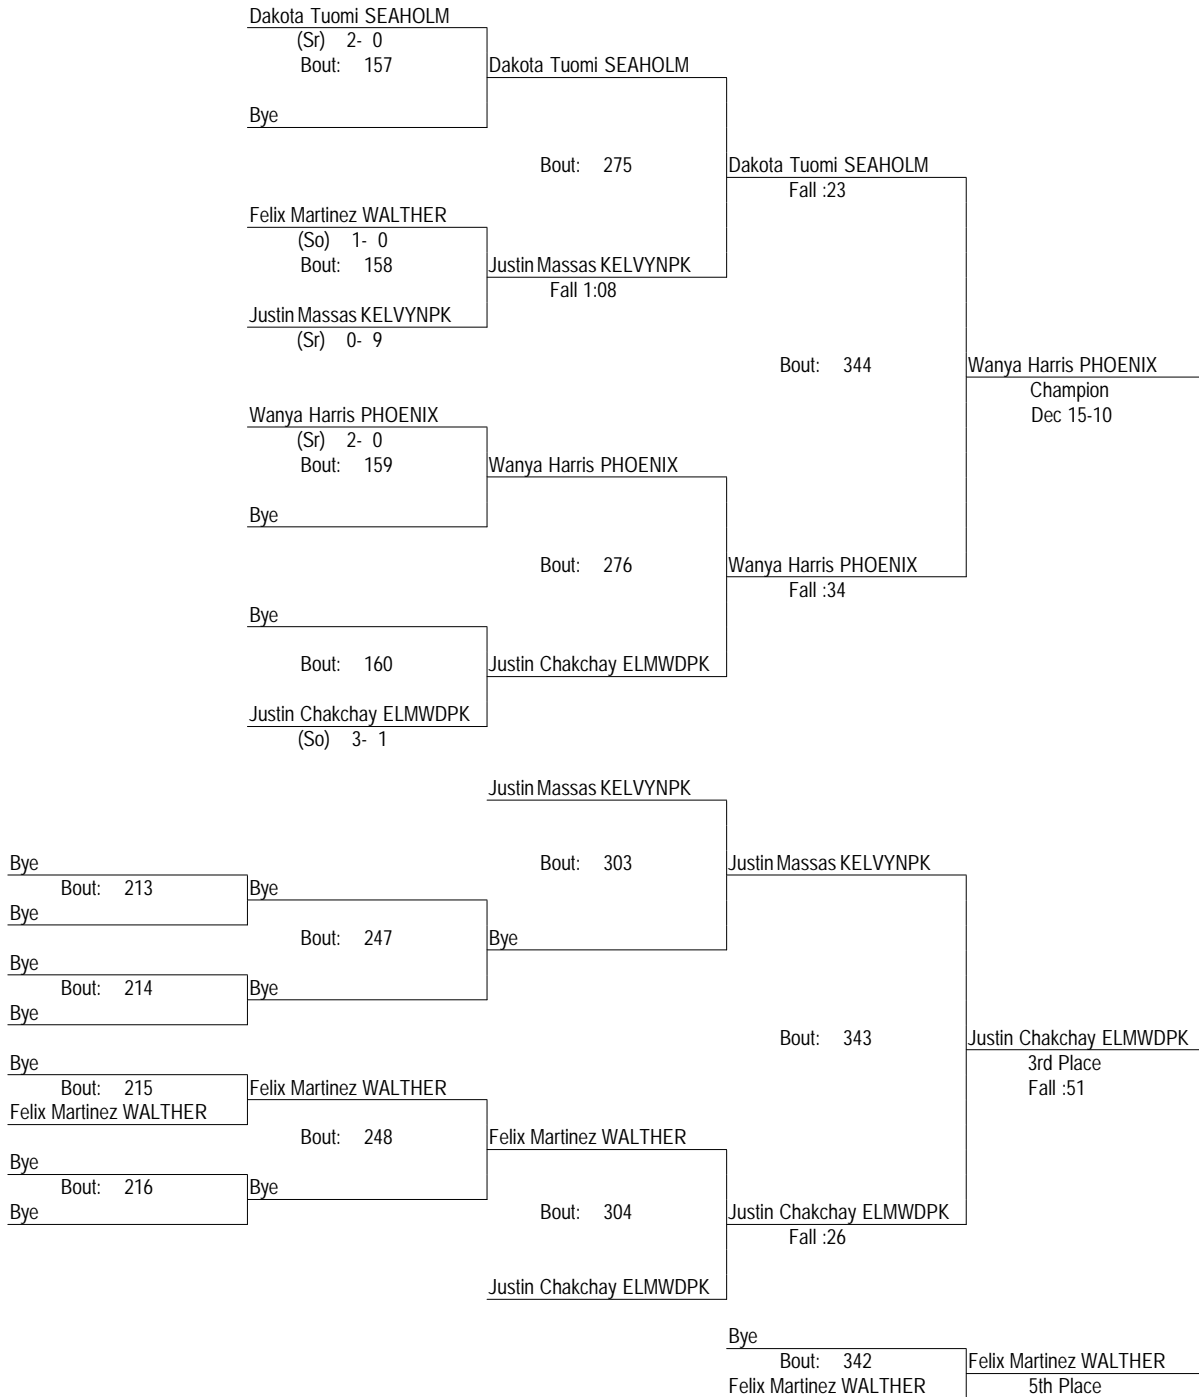

17th Walther Christian (Warren G. Hoger) Invitational

12-13-14

195

- Place Winners -

- 1st Wanya Harris PHOENIX (Sr) 4- 0
- 2nd Dakota Tuomi SEAHOLM (Sr) 3- 1
- 3rd Justin Chakchay ELMWDPK (So) 5- 2
- 4th Justin Massas KELVYNPK (Sr) 1- 11
- 5th Felix Martinez WALTHER (So) 1- 2
- 6th Bye