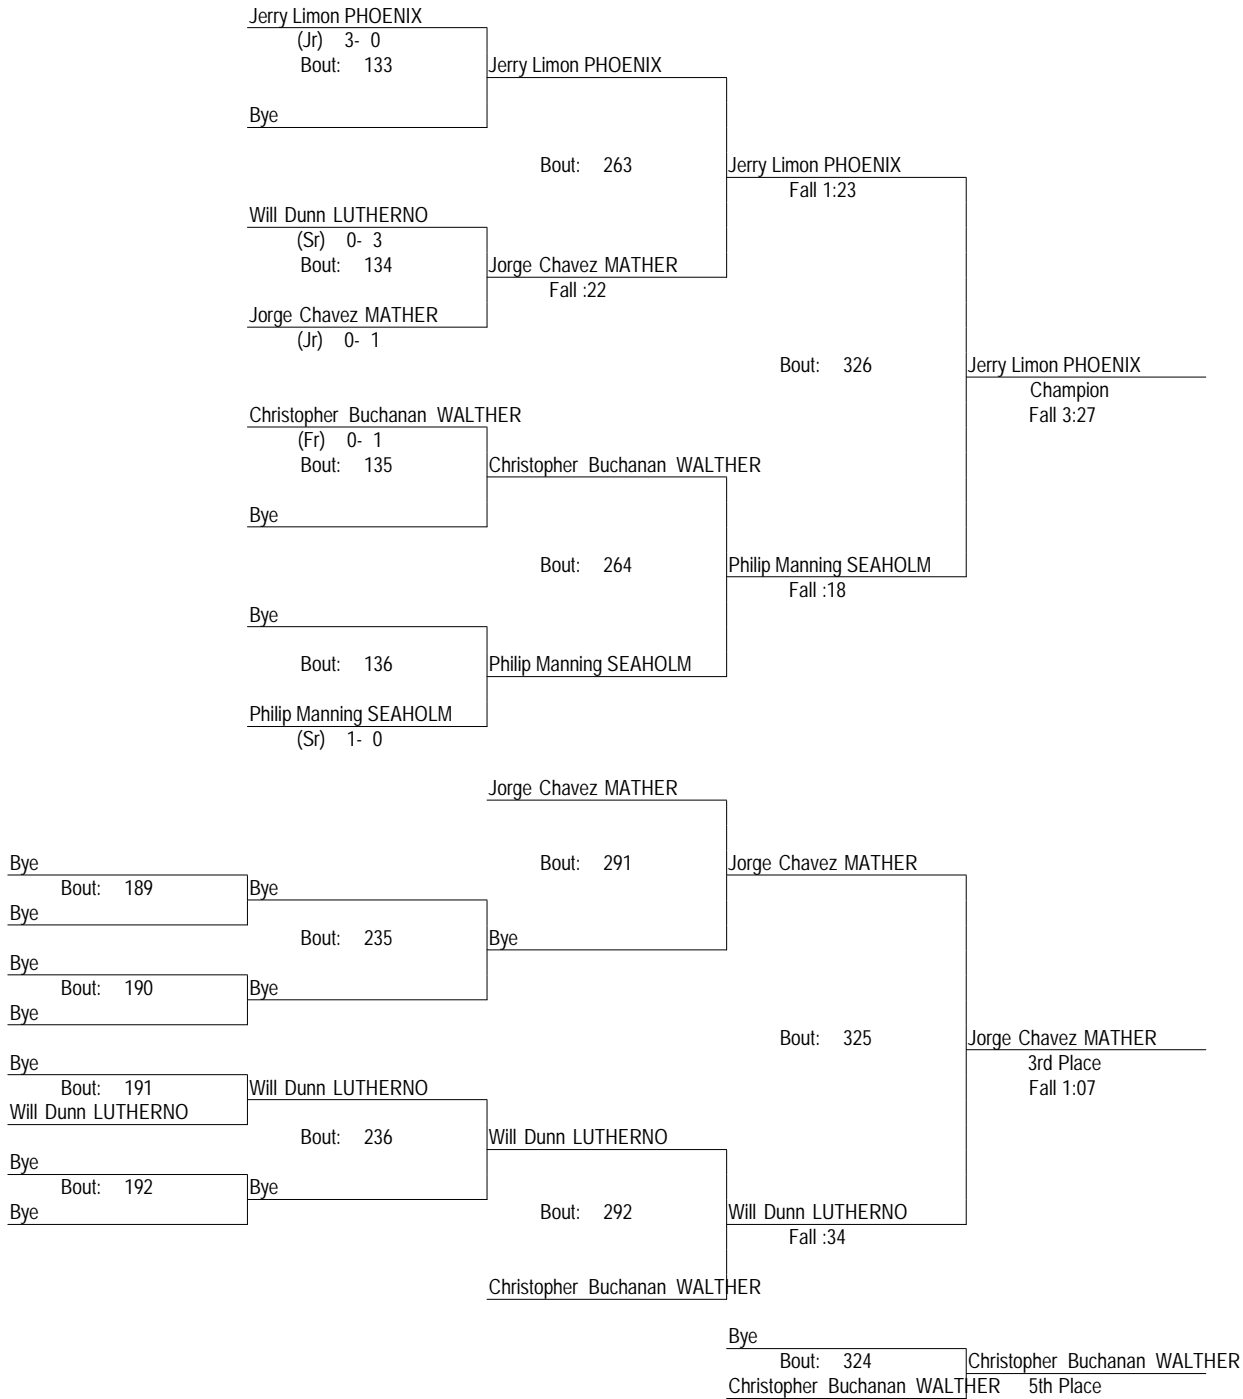

17th Walther Christian (Warren G. Hoger) Invitational

12-13-14

138

1. Place Winners -
2. 1st Jerry Limon PHOENIX (Jr) 5- 0
   - 2nd Philip Manning SEAHOLM (Sr) 2- 1
   - 3rd Jorge Chavez MATHER (Jr) 2- 2
   - 4th Will Dunn LUTHERNO (Sr) 1- 5
   - 5th Christopher Buchanan WALTHER (Fr) 0- 3
   - 6th Bye