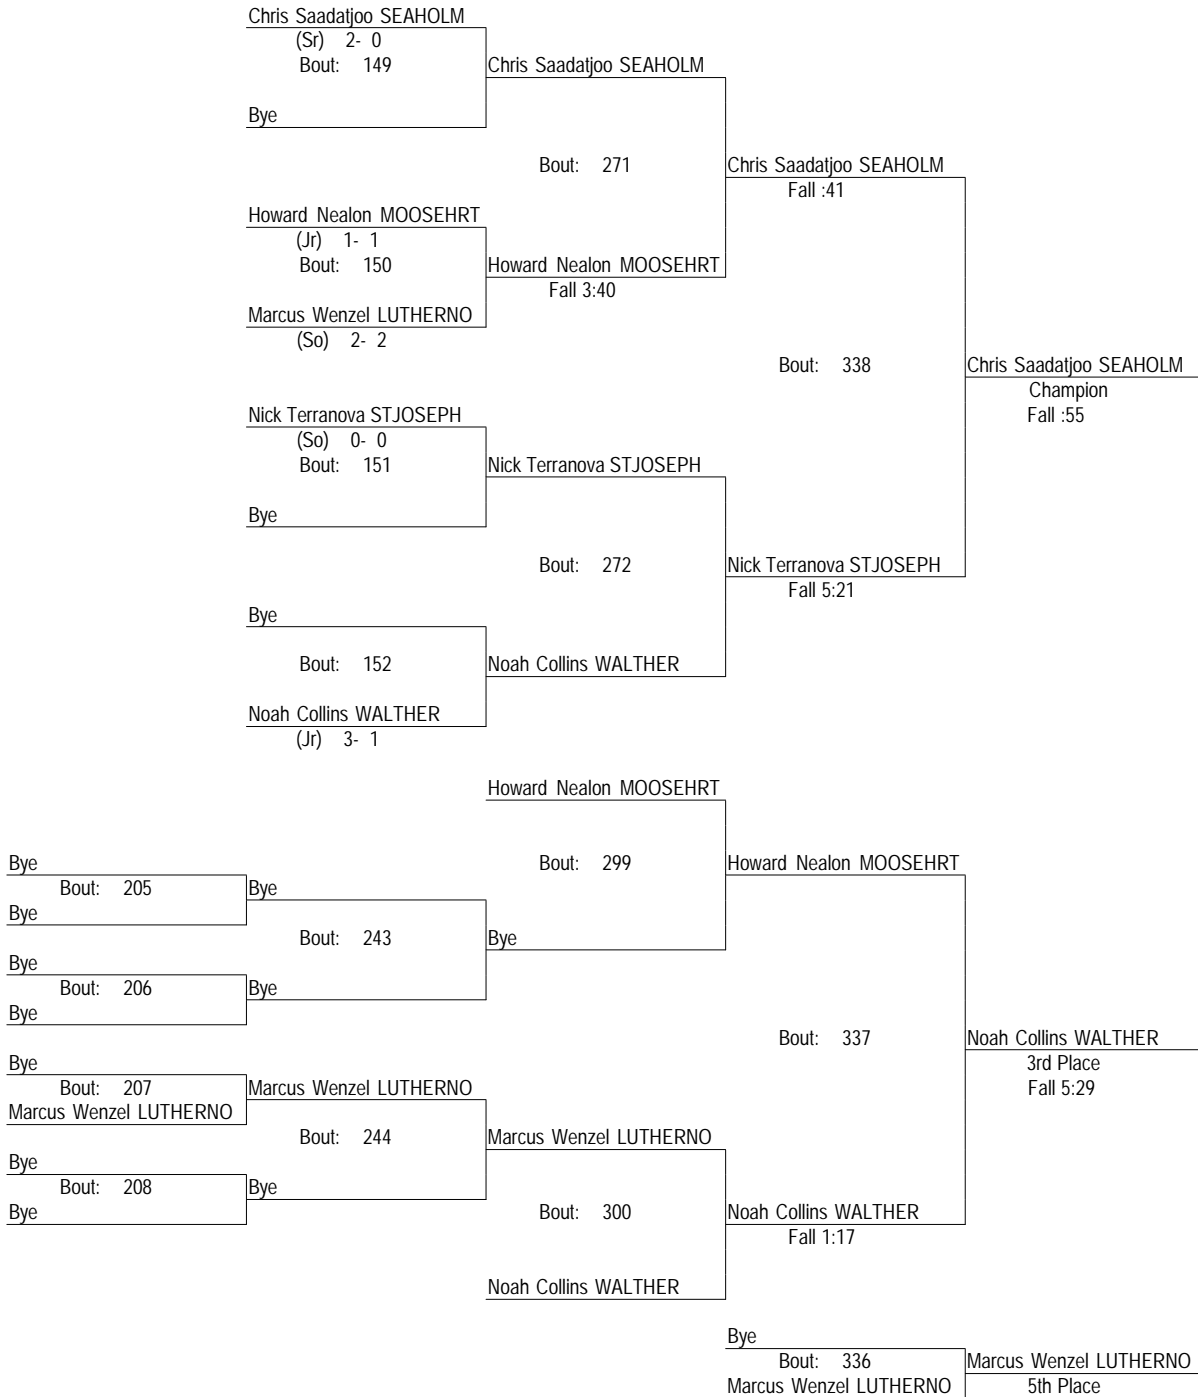

17th Walther Christian (Warren G. Hoger) Invitational

12-13-14

170

1. Place Winners -
2. 1st Chris Saadatjoo SEAHOLM (Sr) 4- 0
   - 2nd Nick Terranova STJOSEPH (So) 1- 1
   - 3rd Noah Collins WALTHER (Jr) 5- 2
   - 4th Howard Nealon MOOSEHRT (Jr) 2- 3
   - 5th Marcus Wenzel LUTHERNO (So) 2- 4
   - 6th Bye