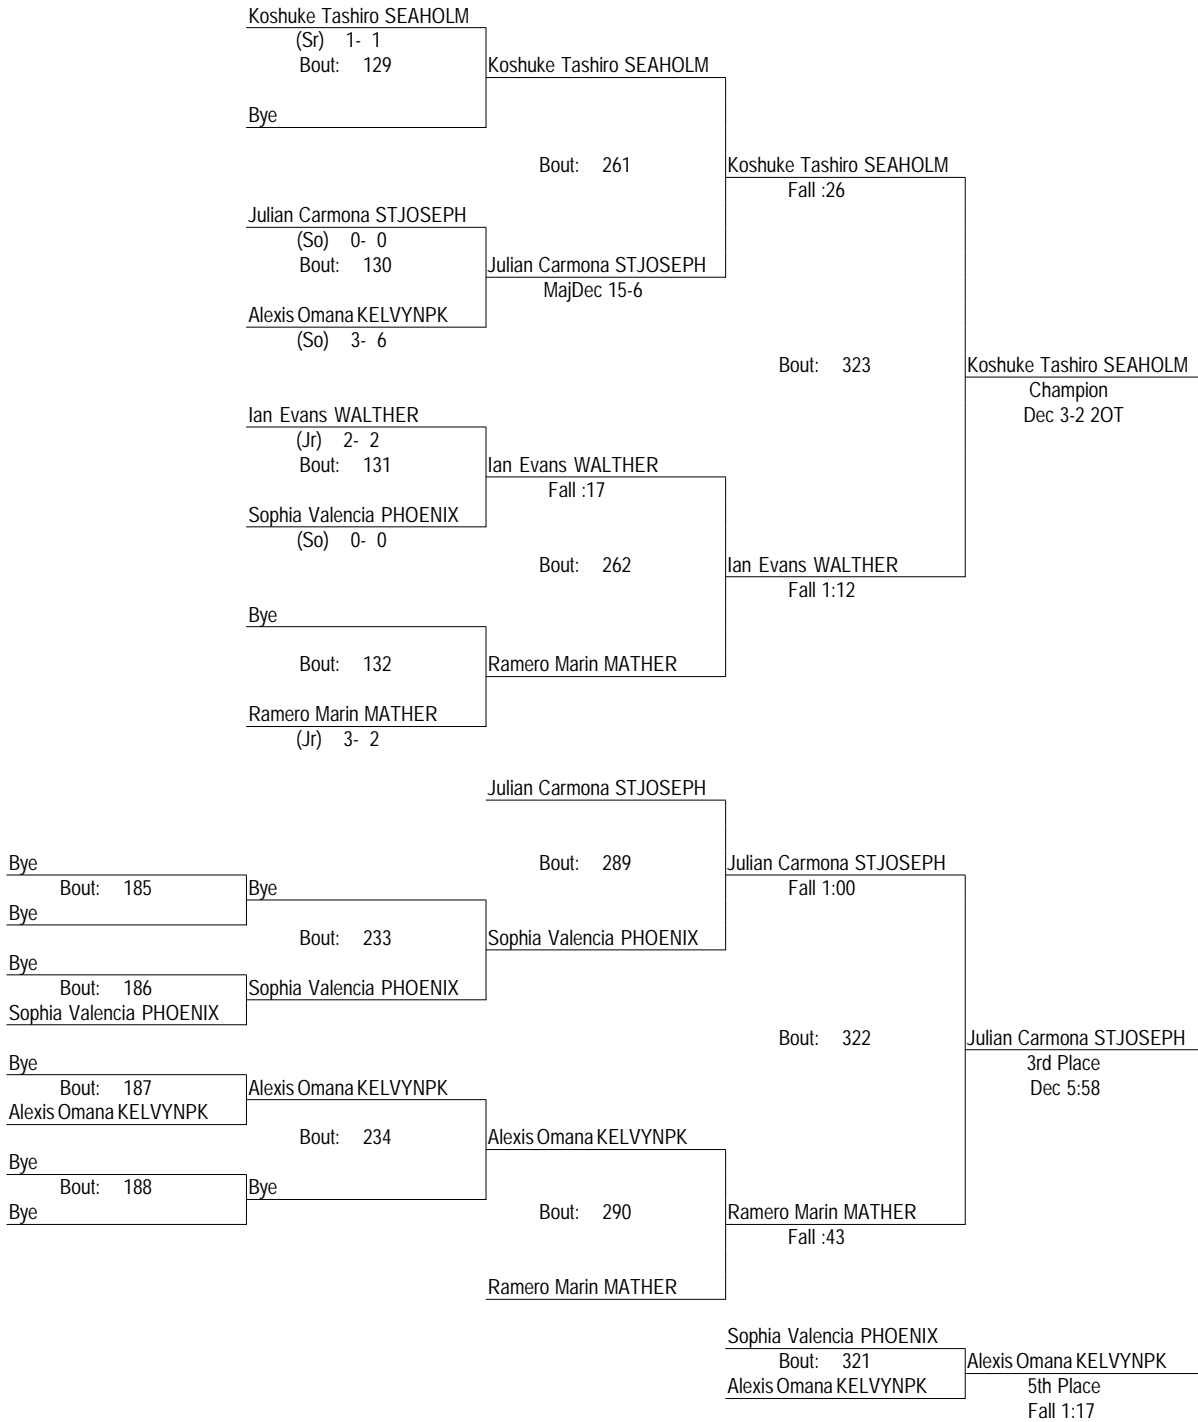

17th Walther Christian (Warren G. Hoger) Invitational

12-13-14

132

1. Place Winners -
2. 1st Koshuke Tashiro SEAHOLM (Sr) 3- 1
   - 2nd Ian Evans WALTHER (Jr) 4- 3
   - 3rd Julian Carmona STJOSEPH (So) 3- 1
   - 4th Ramero Marin MATHER (Jr) 4- 4
   - 5th Alexis Omana KELVYNPK (So) 4- 8
   - 6th Sophia Valencia PHOENIX (So) 0- 3