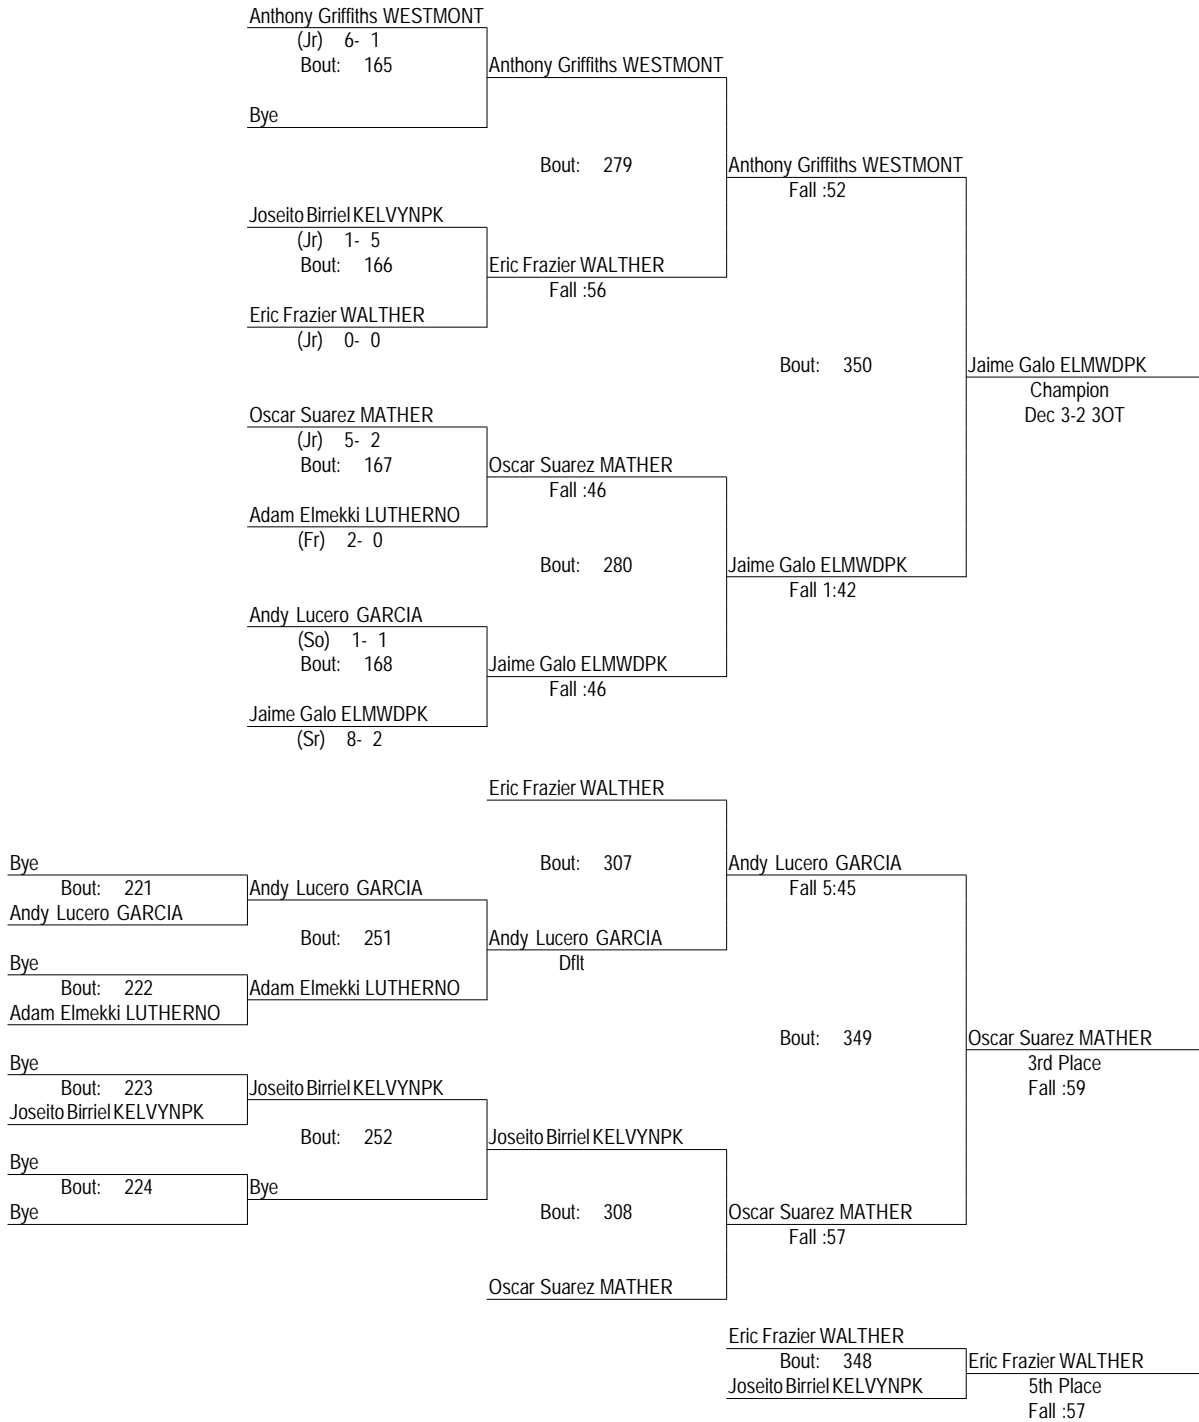

17th Walther Christian (Warren G. Hoger) Invitational

12-13-14

285

- Place Winners -

- 1st Jaime Galo ELMWDPK (Sr) 11- 2
- 2nd Anthony Griffiths WESTMONT (Jr) 7- 2
- 3rd Oscar Suarez MATHER (Jr) 8- 3
- 4th Andy Lucero GARCIA (So) 3- 3
- 5th Eric Frazier WALTHER (Jr) 2- 2
- 6th Joseito Birriel KELVYNPK (Jr) 1- 8