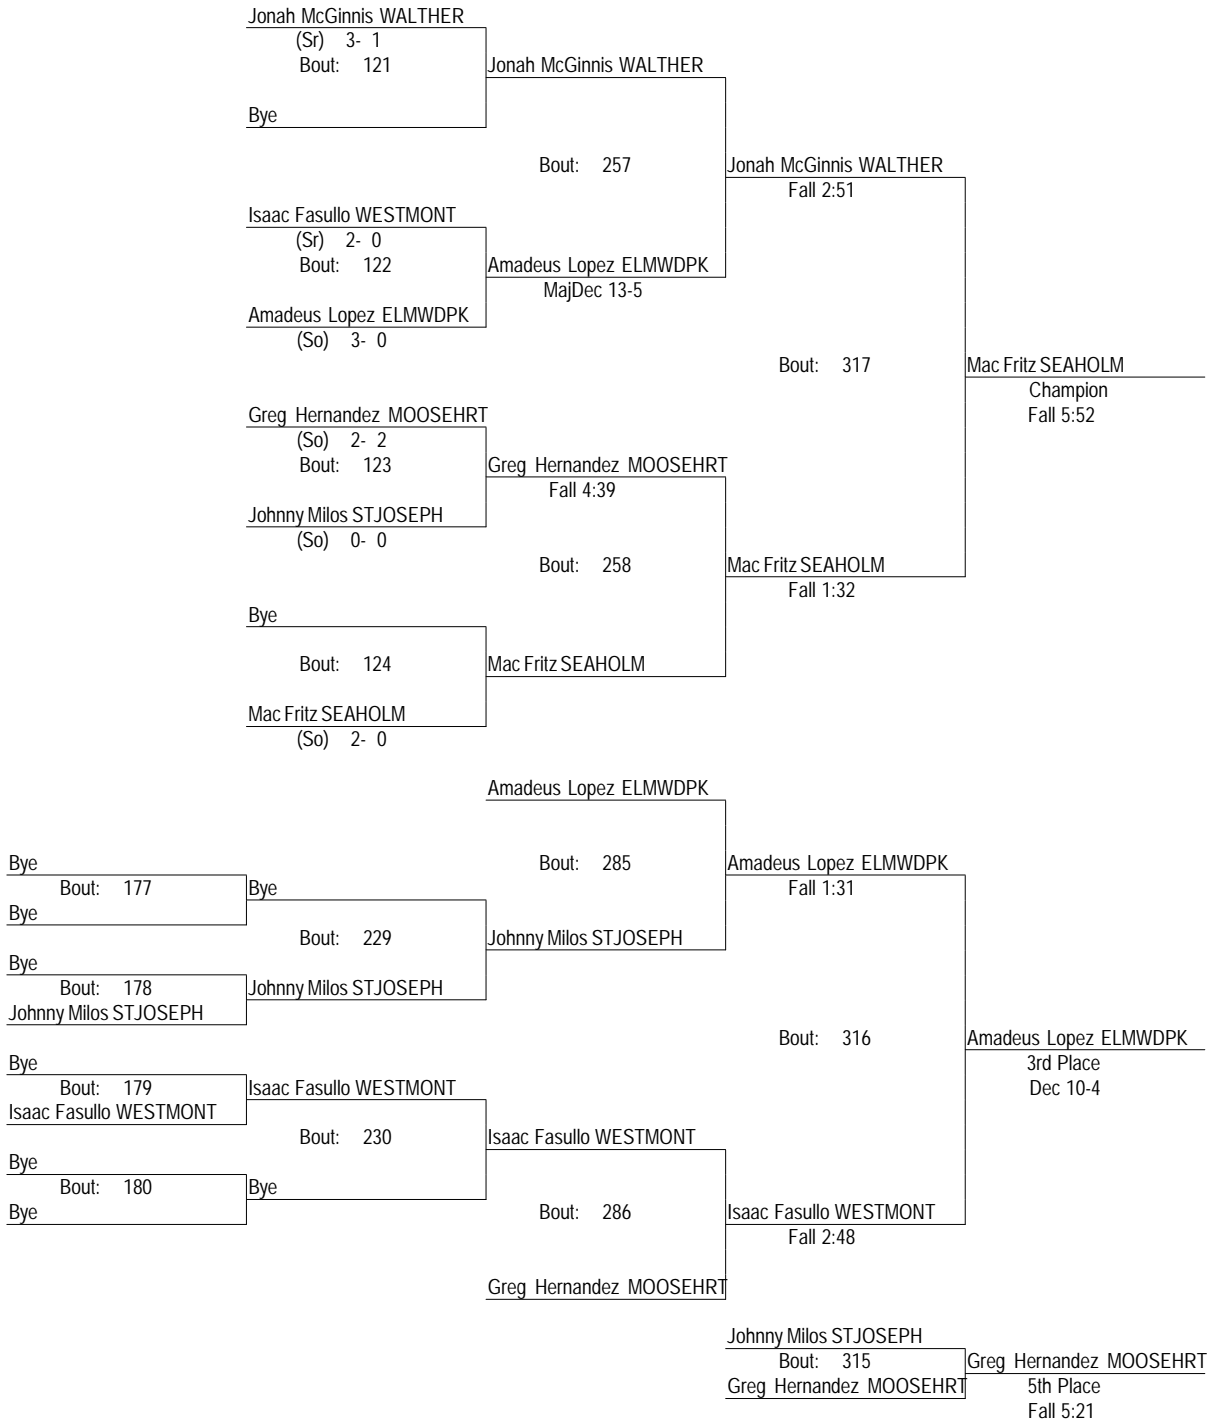

17th Walther Christian (Warren G. Hoger) Invitational

12-13-14

120

- Place Winners -

- 1st Mac Fritz SEAHOLM (So) 4- 0
- 2nd Jonah McGinnis WALTHER (Sr) 4- 2
- 3rd Amadeus Lopez ELMWDPK (So) 6- 1
- 4th Isaac Fasullo WESTMONT (Sr) 3- 2
- 5th Greg Hernandez MOOSEHRT (So) 4- 4
- 6th Johnny Milos STJOSEPH (So) 0- 3