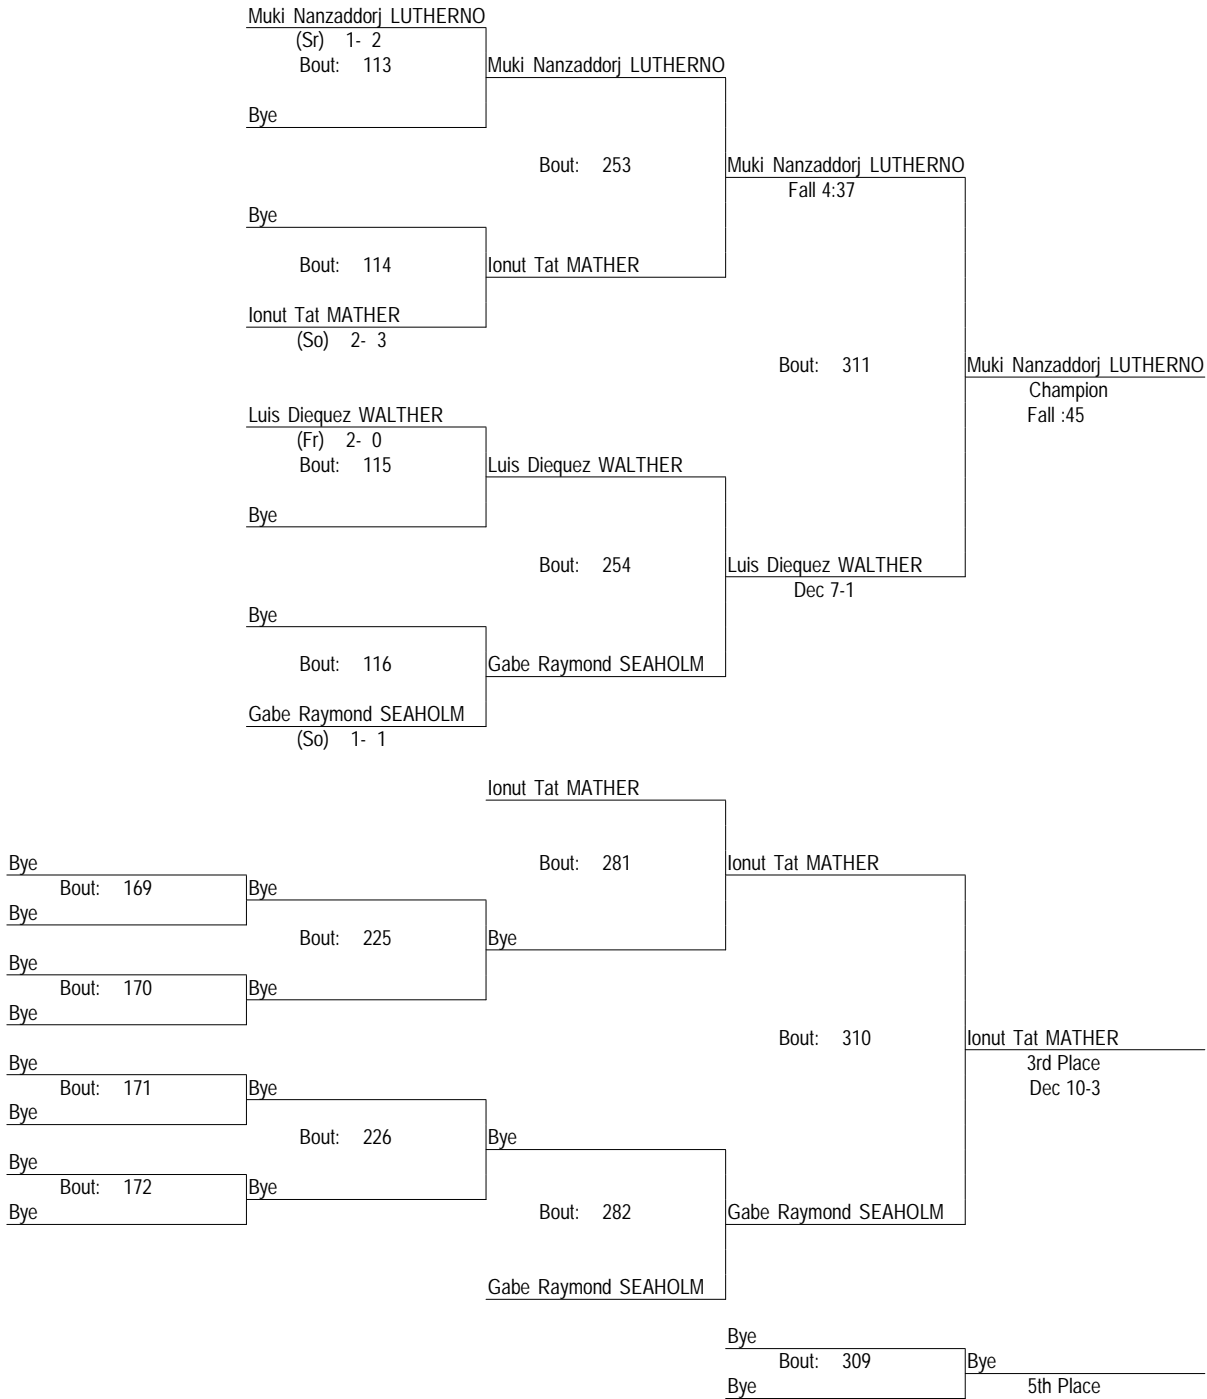

17th Walther Christian (Warren G. Hoger) Invitational

12-13-14

Place	Score	Name	1st	2nd	3rd	4th	5th	6th
1	235.00	Birmingham Seaholm (MI)	5	2	4	1		
2	205.00	Walther Christian	1	8	1		4	
3	104.00	Mather			5	2		1
4	96.00	Elmwood Park	2		3			1
	96.00	Phoenix Academy	2	1			2	2
6	85.00	Westmont	2	1		1	1	
7	73.00	Kelvyn Park	1	1		1	2	1
8	67.00	Moosehart				4	1	1
9	44.00	Luther North	1			2	1	
10	42.00	St. Joseph			1	1		1
11	23.00	UNO Garcia				2		

* Team has non-scoring wrestler

17th Walther Christian (Warren G. Hoger) Invitational

12-13-14

106

- Place Winners -

- 1st Muki Nanzaddorj LUTHERNO (Sr) 3- 2
- 2nd Luis Diequez WALTHER (Fr) 3- 1
- 3rd Ionut Tat MATHER (So) 3- 4
- 4th Gabe Raymond SEAHOLM (So) 1- 3
- 5th Bye
- 6th Bye