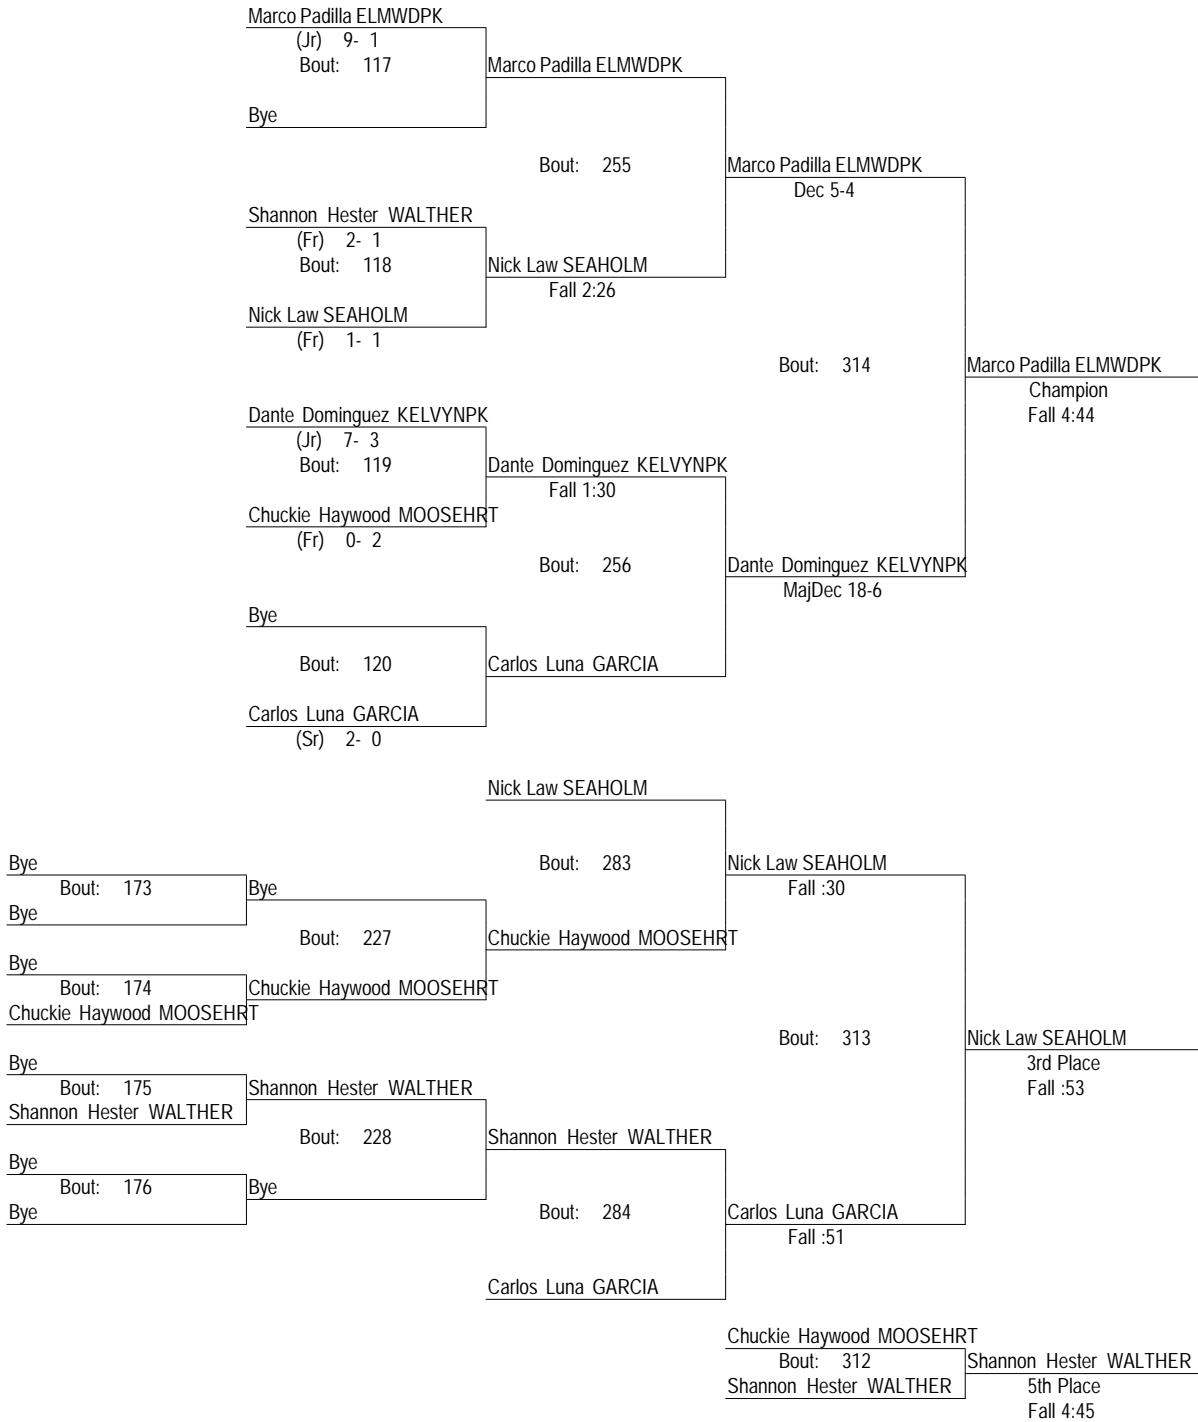

17th Walther Christian (Warren G. Hoger) Invitational

12-13-14

113

- Place Winners -

- 1st Marco Padilla ELMWDPK (Jr) 11- 1
- 2nd Dante Dominguez KELVYNPK (Jr) 9- 4
- 3rd Nick Law SEAHOLM (Fr) 4- 2
- 4th Carlos Luna GARCIA (Sr) 3- 2
- 5th Shannon Hester WALTHER (Fr) 3- 3
- 6th Chuckie Haywood MOOSEHRT(Fr) 0- 5