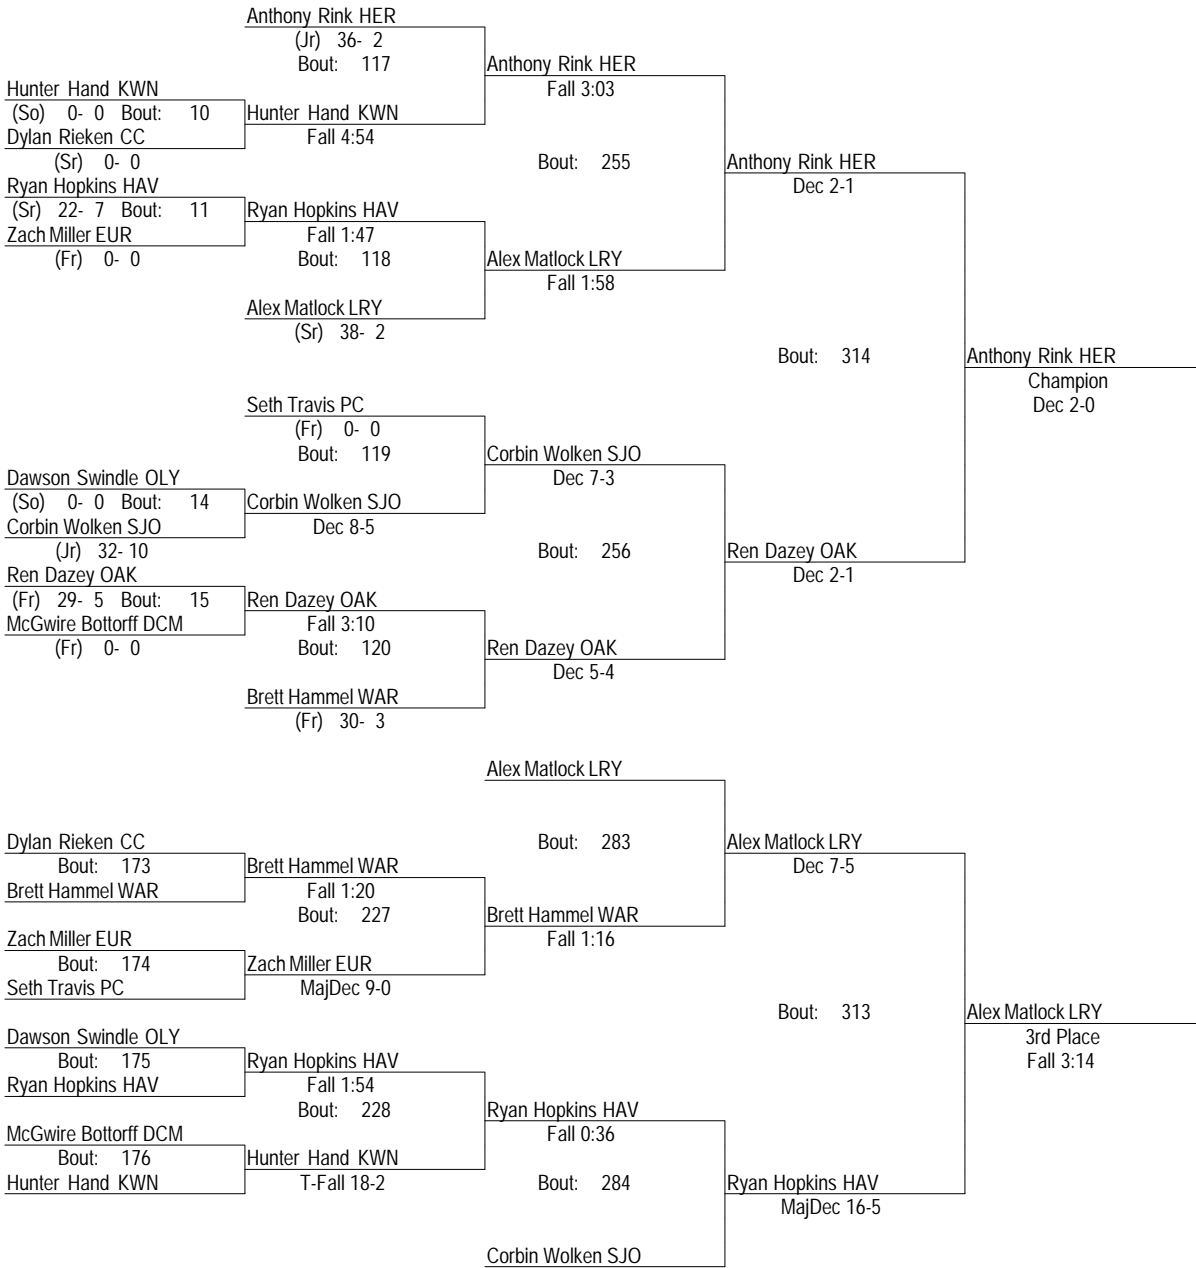

2014-15 IHSA Clinton Sectional

February 13th & 14th 2015

106

- Place Winners -
- | | |
|-----------------------|------------|
| 1st R.J. Marrero PORT | (Sr) 42- 4 |
| 2nd Trace Thomas DCM | (So) 27- 9 |
| 3rd Avery Dean KNOX | (So) 26- 8 |
| 4th Harley Justus LRY | (Fr) 13- 4 |

2014-15 IHSA Clinton Sectional

February 13th & 14th 2015

113

- Place Winners -
 1st Anthony Rink HER (Jr) 39- 2
 2nd Ren Dazey OAK (Fr) 32- 6
 3rd Alex Matlock LRY (Sr) 41- 3
 4th Ryan Hopkins HAV (Sr) 26- 9