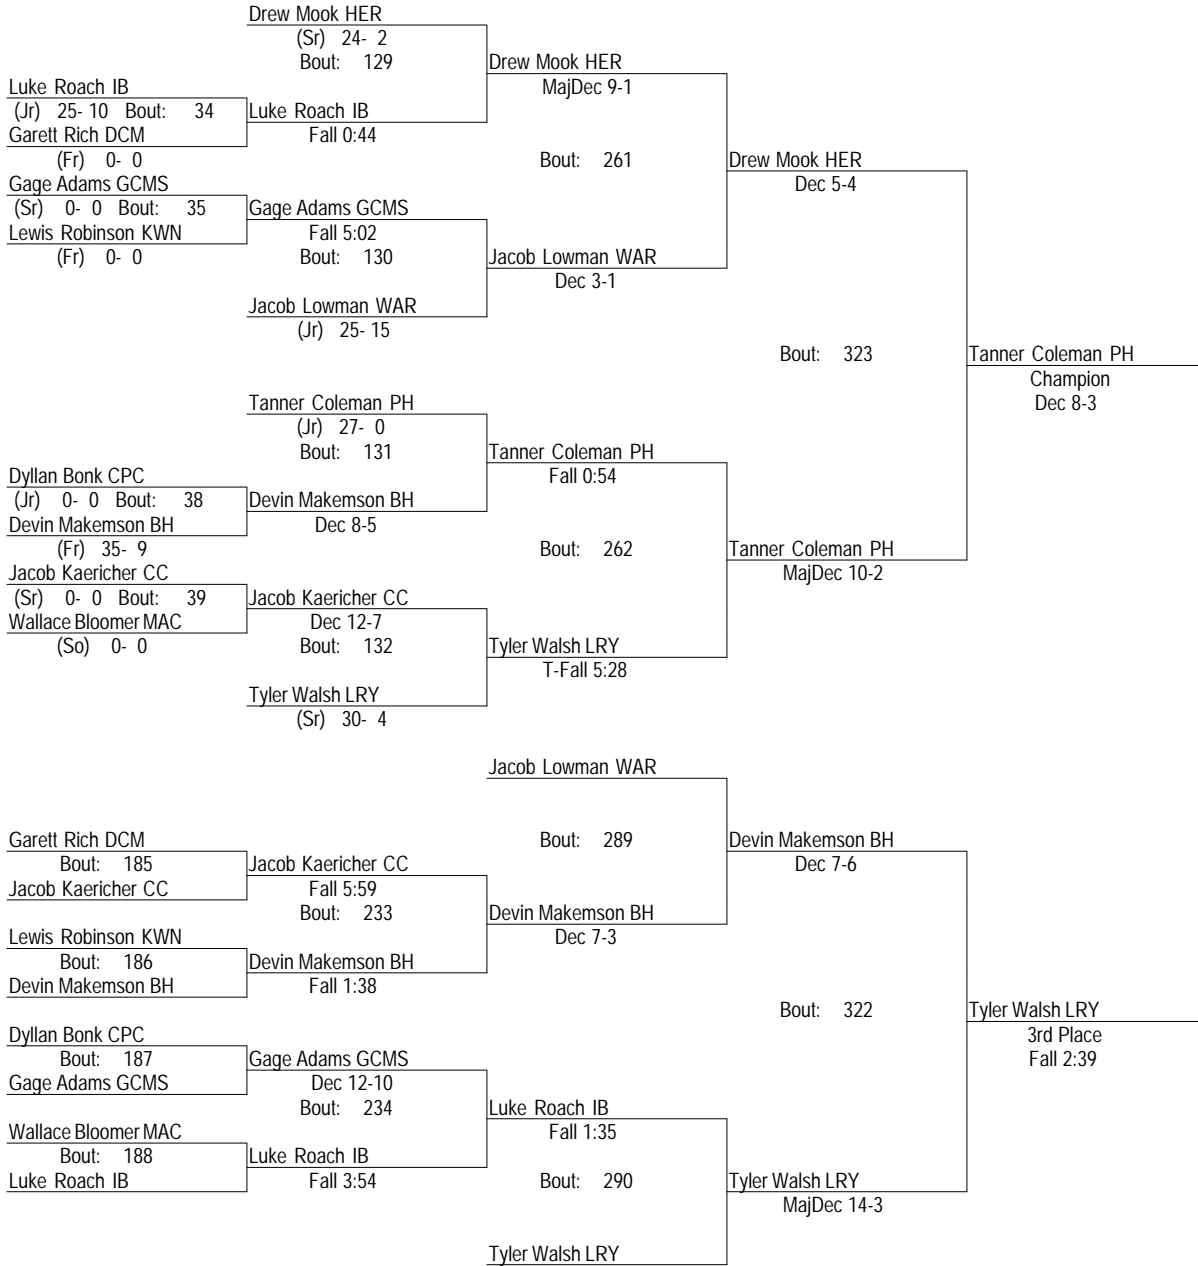

2014-15 IHSA Clinton Sectional

February 13th & 14th 2015

132

1. Place Winners -
2. 1st Tanner Coleman PH (Jr) 30- 0
   - 2nd Drew Mook HER (Sr) 26- 3
   - 3rd Tyler Walsh LRY (Sr) 33- 5
   - 4th Devin Makemson BH (Fr) 39- 11