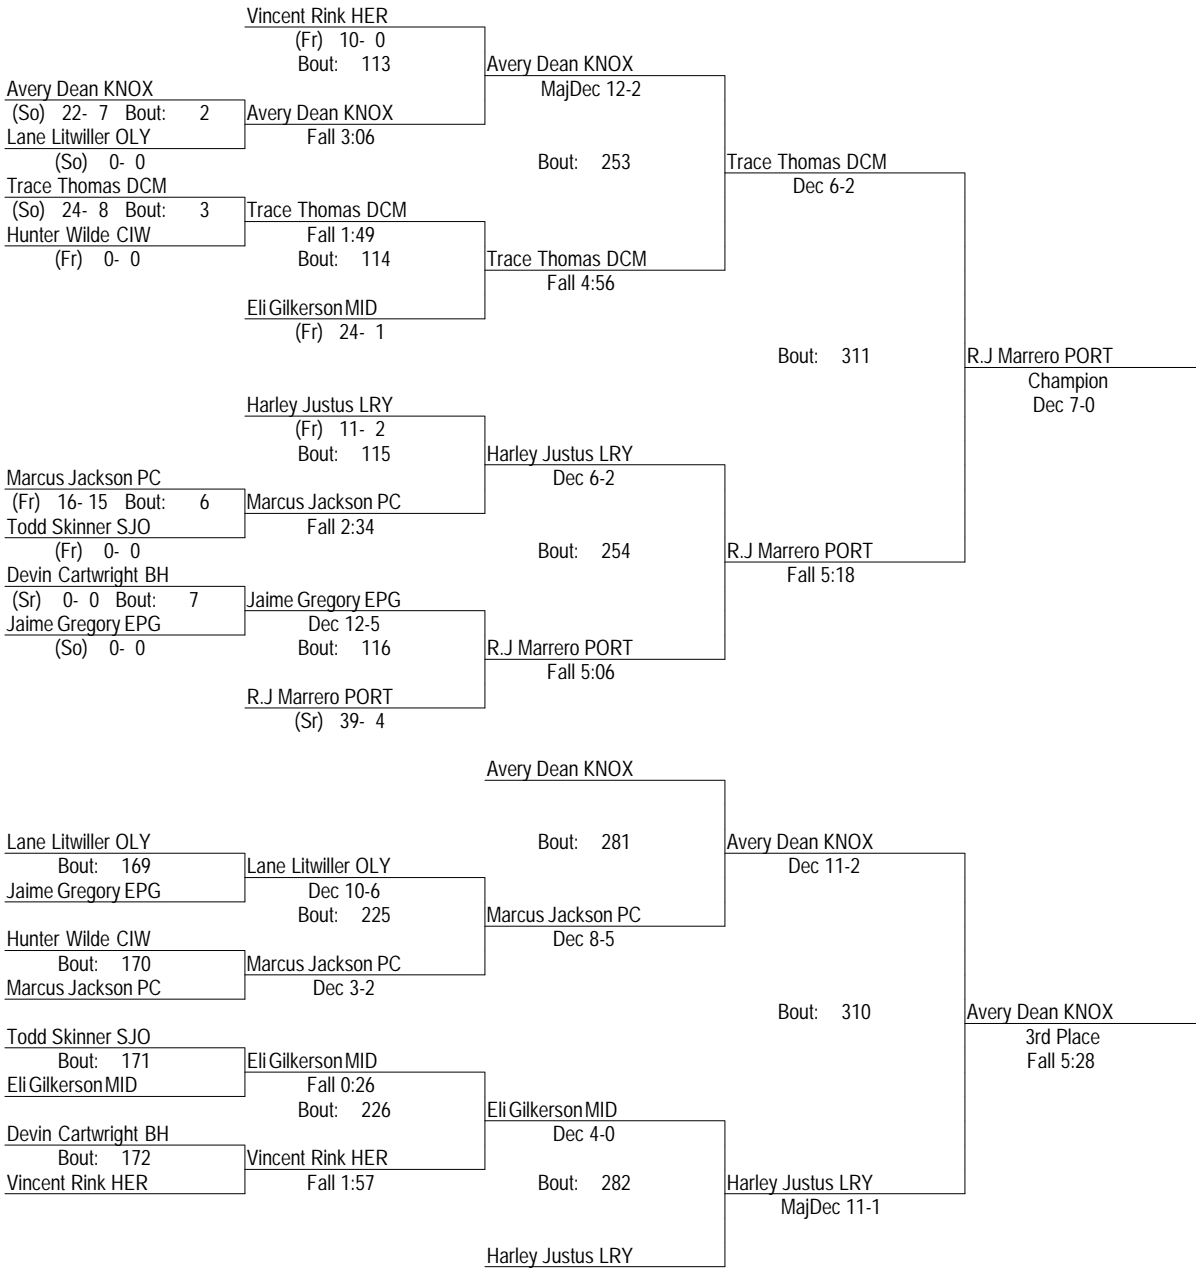

2014-15 IHSA Clinton Sectional

February 13th & 14th 2015

106

- Place Winners -
- | | |
|-----------------------|------------|
| 1st R.J. Marrero PORT | (Sr) 42- 4 |
| 2nd Trace Thomas DCM | (So) 27- 9 |
| 3rd Avery Dean KNOX | (So) 26- 8 |
| 4th Harley Justus LRY | (Fr) 13- 4 |

2014-15 IHSA Clinton Sectional

February 13th & 14th 2015

113

- Place Winners -
 1st Anthony Rink HER (Jr) 39- 2
 2nd Ren Dazey OAK (Fr) 32- 6
 3rd Alex Matlock LRY (Sr) 41- 3
 4th Ryan Hopkins HAV (Sr) 26- 9