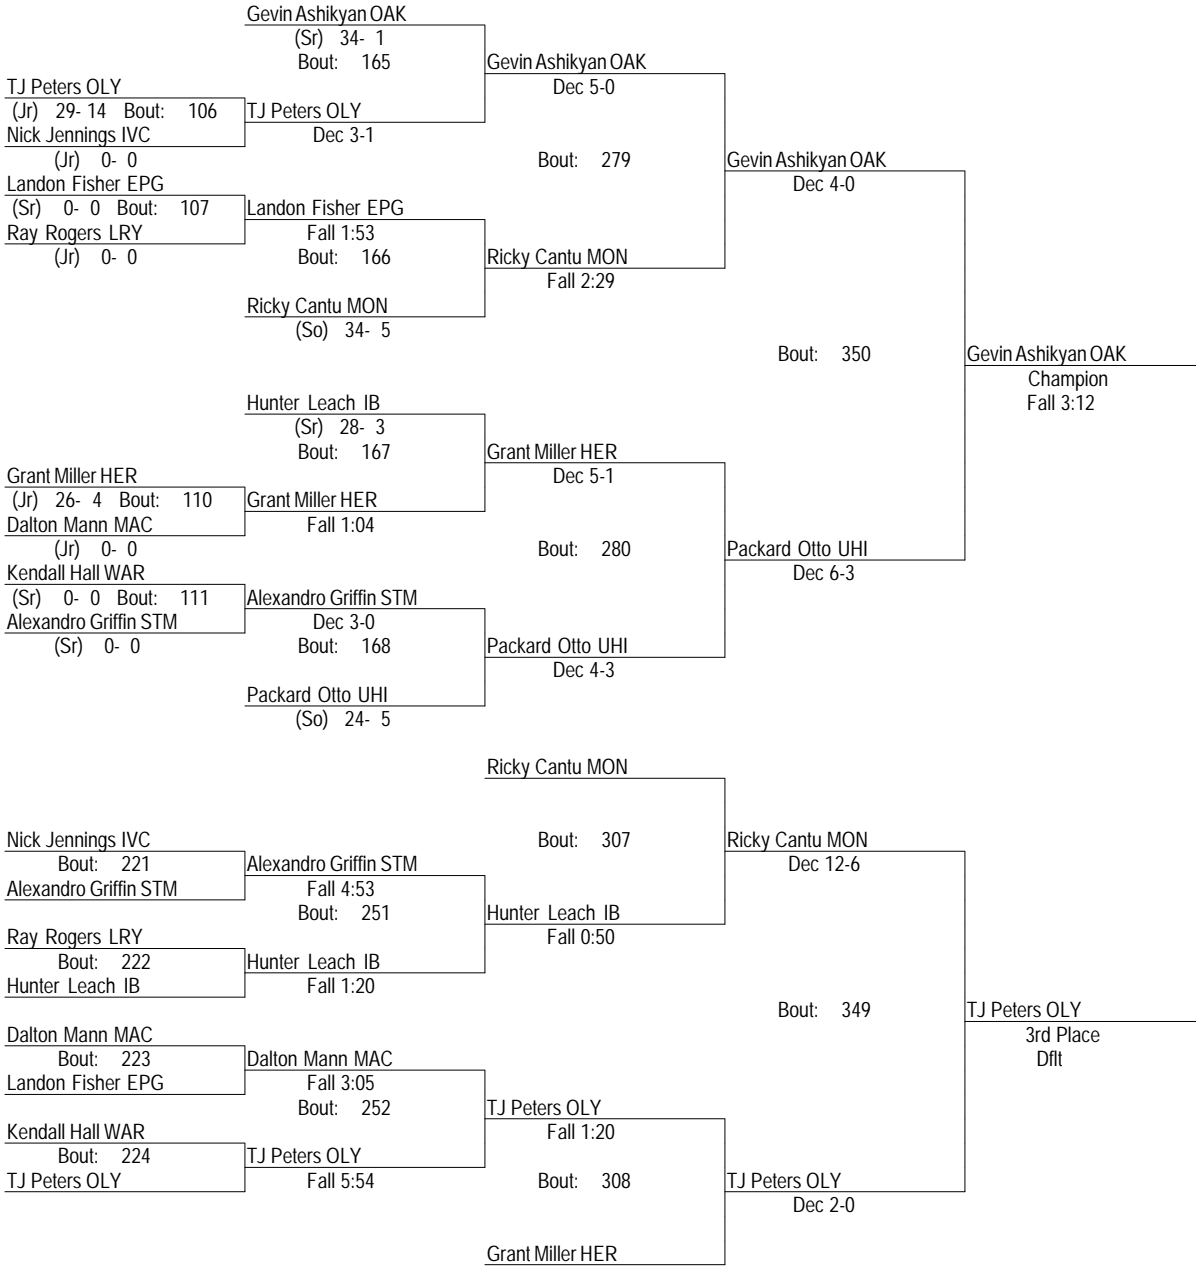

2014-15 IHSA Clinton Sectional

February 13th & 14th 2015

285

1. Place Winners -
2. 1st Gevin Ashikyan OAK (Sr) 37- 1
   - 2nd Packard Otto UHI (So) 26- 6
   - 3rd TJ Peters OLY (Jr) 34- 15
   - 4th Ricky Cantu MON (So) 36- 7