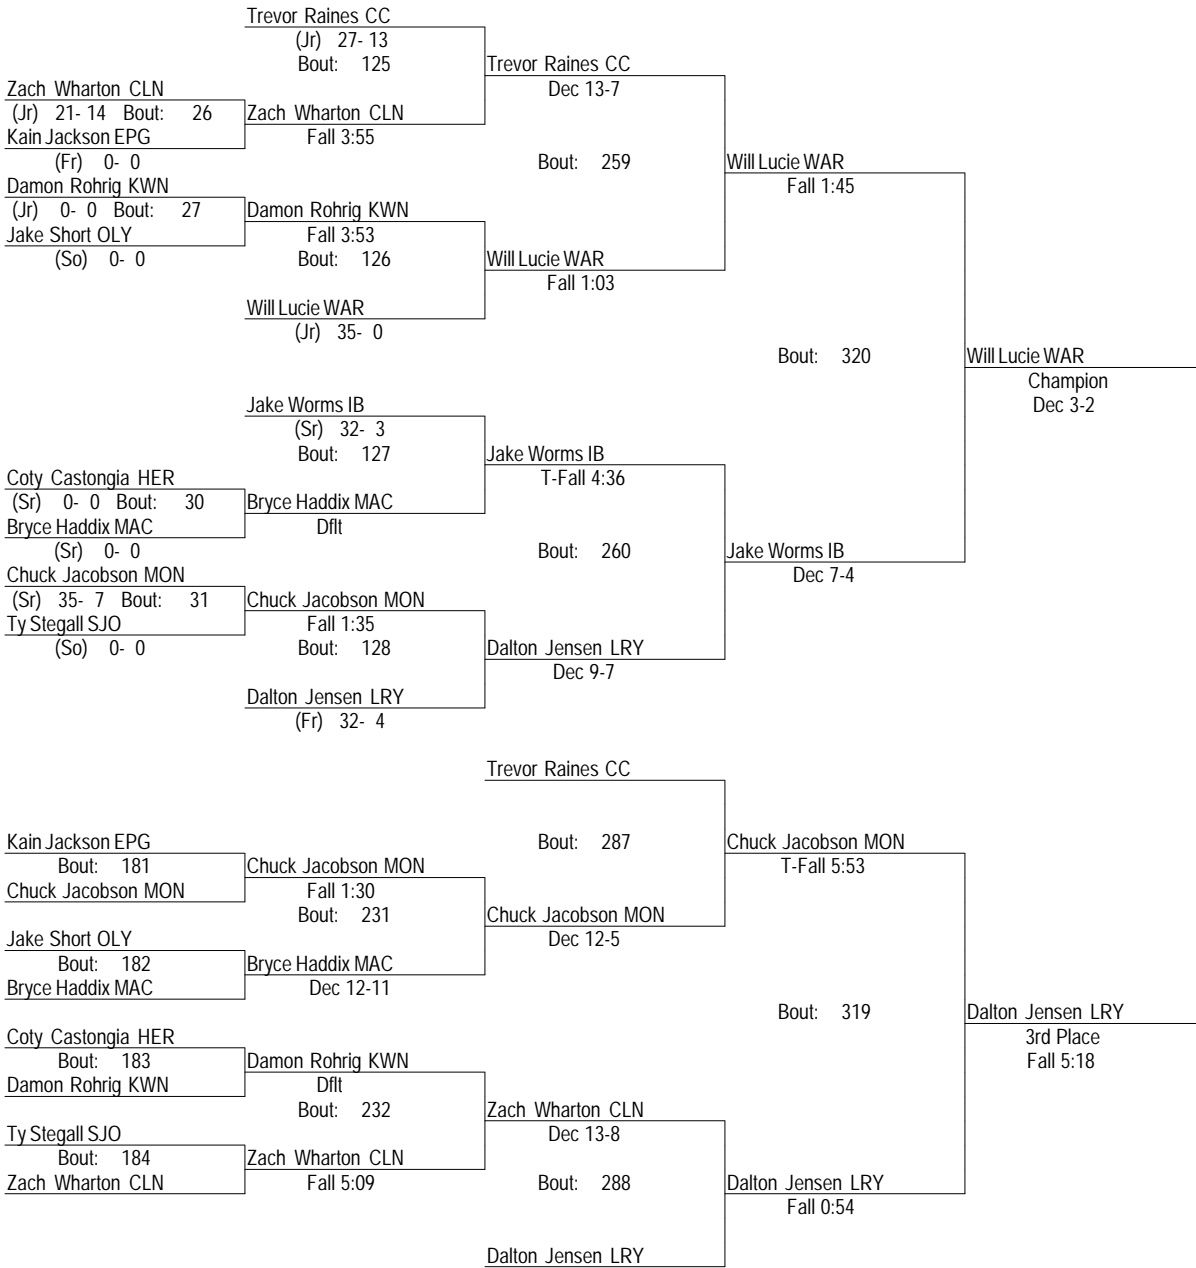

2014-15 IHSA Clinton Sectional

February 13th & 14th 2015

120

- Place Winners -
 1st Trey Hild PORT (Fr) 42- 8
 2nd Shane Skinner SJO (Jr) 33- 10
 3rd Trevor Bulington LRY (So) 40- 6
 4th Joe Worms IB (So) 29- 10

2014-15 IHSA Clinton Sectional

February 13th & 14th 2015

126

- Place Winners -
- 1st Will Lucie WAR (Jr) 38- 0
 - 2nd Jake Worms IB (Sr) 34- 4
 - 3rd Dalton Jensen LRY (Fr) 35- 5
 - 4th Chuck Jacobson MON (Sr) 39- 9