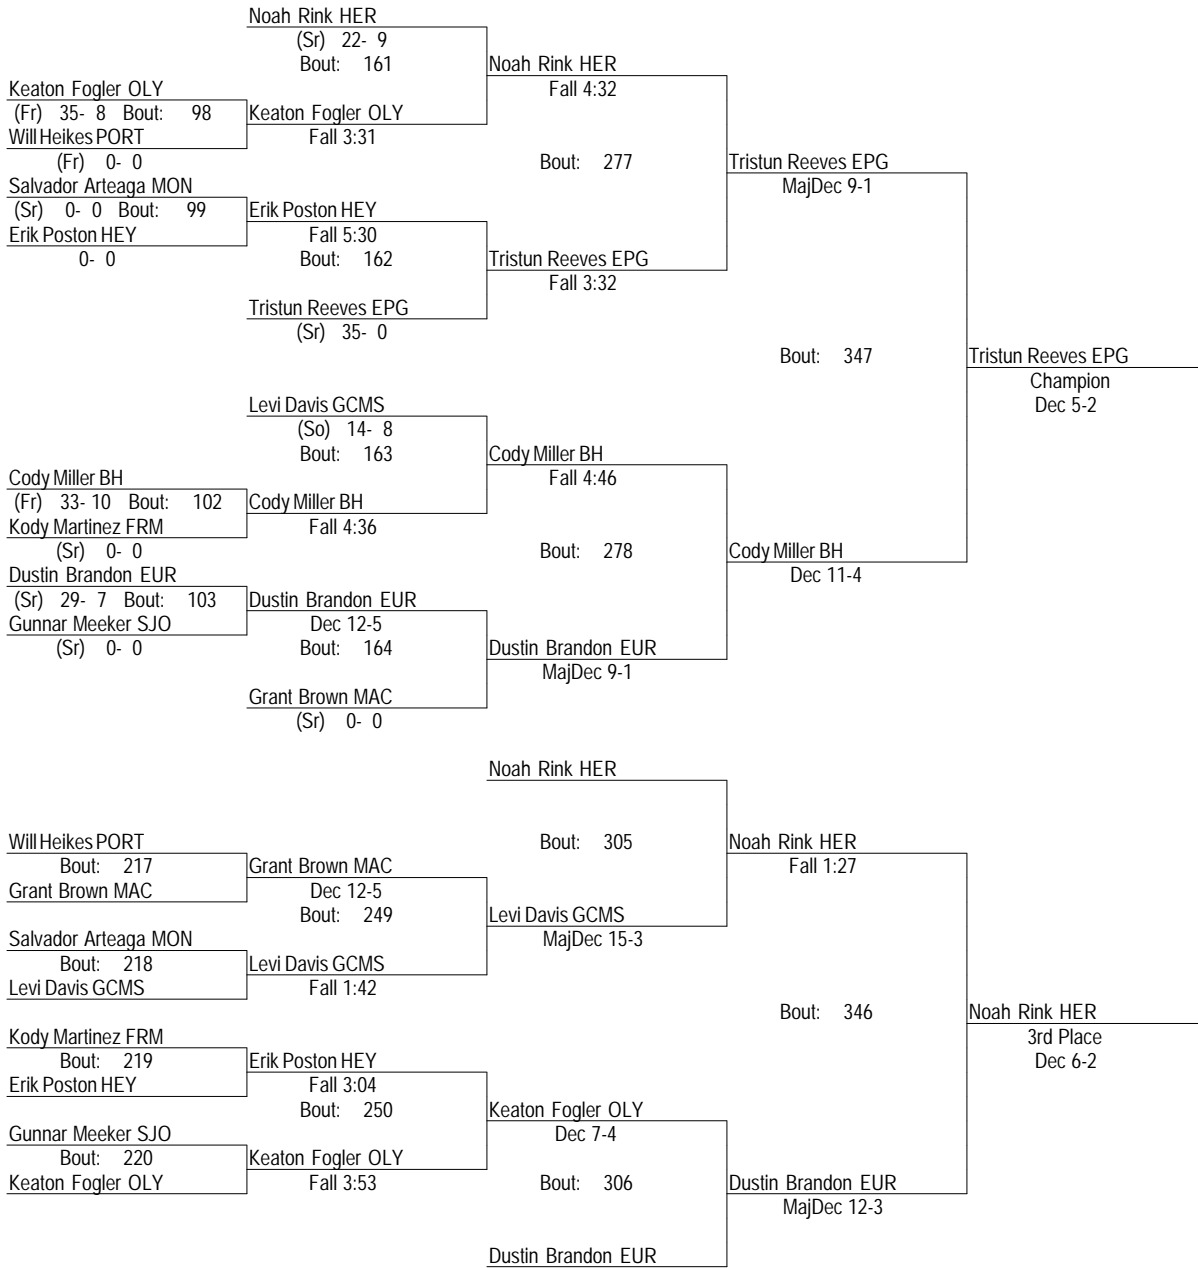

2014-15 IHSA Clinton Sectional

February 13th & 14th 2015

220

- Place Winners -
1st Tristun Reeves EPG (Sr) 38- 0
2nd Cody Miller BH (Fr) 36- 11
3rd Noah Rink HER (Sr) 25- 10
4th Dustin Brandon EUR (Sr) 32- 9