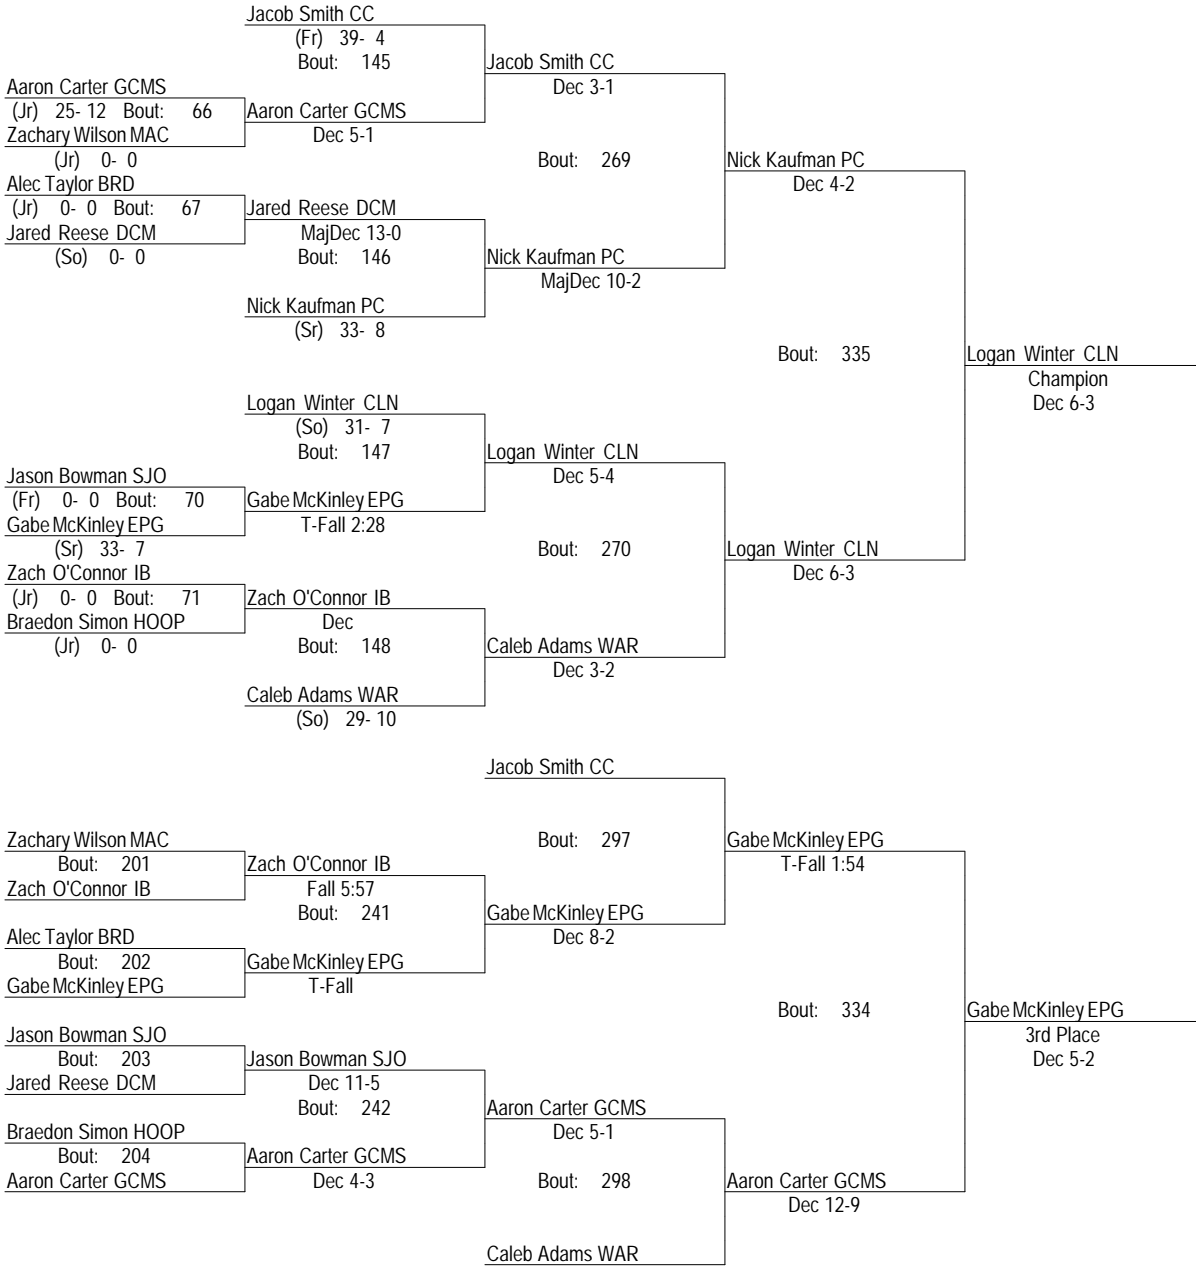

2014-15 IHSA Clinton Sectional

February 13th & 14th 2015

160

1. Place Winners -
2. 1st Logan Winter CLN (So) 34- 7
   - 2nd Nick Kaufman PC (Sr) 35- 9
   - 3rd Gabe McKinley EPG (Sr) 38- 8
   - 4th Aaron Carter GCMS (Jr) 29- 14