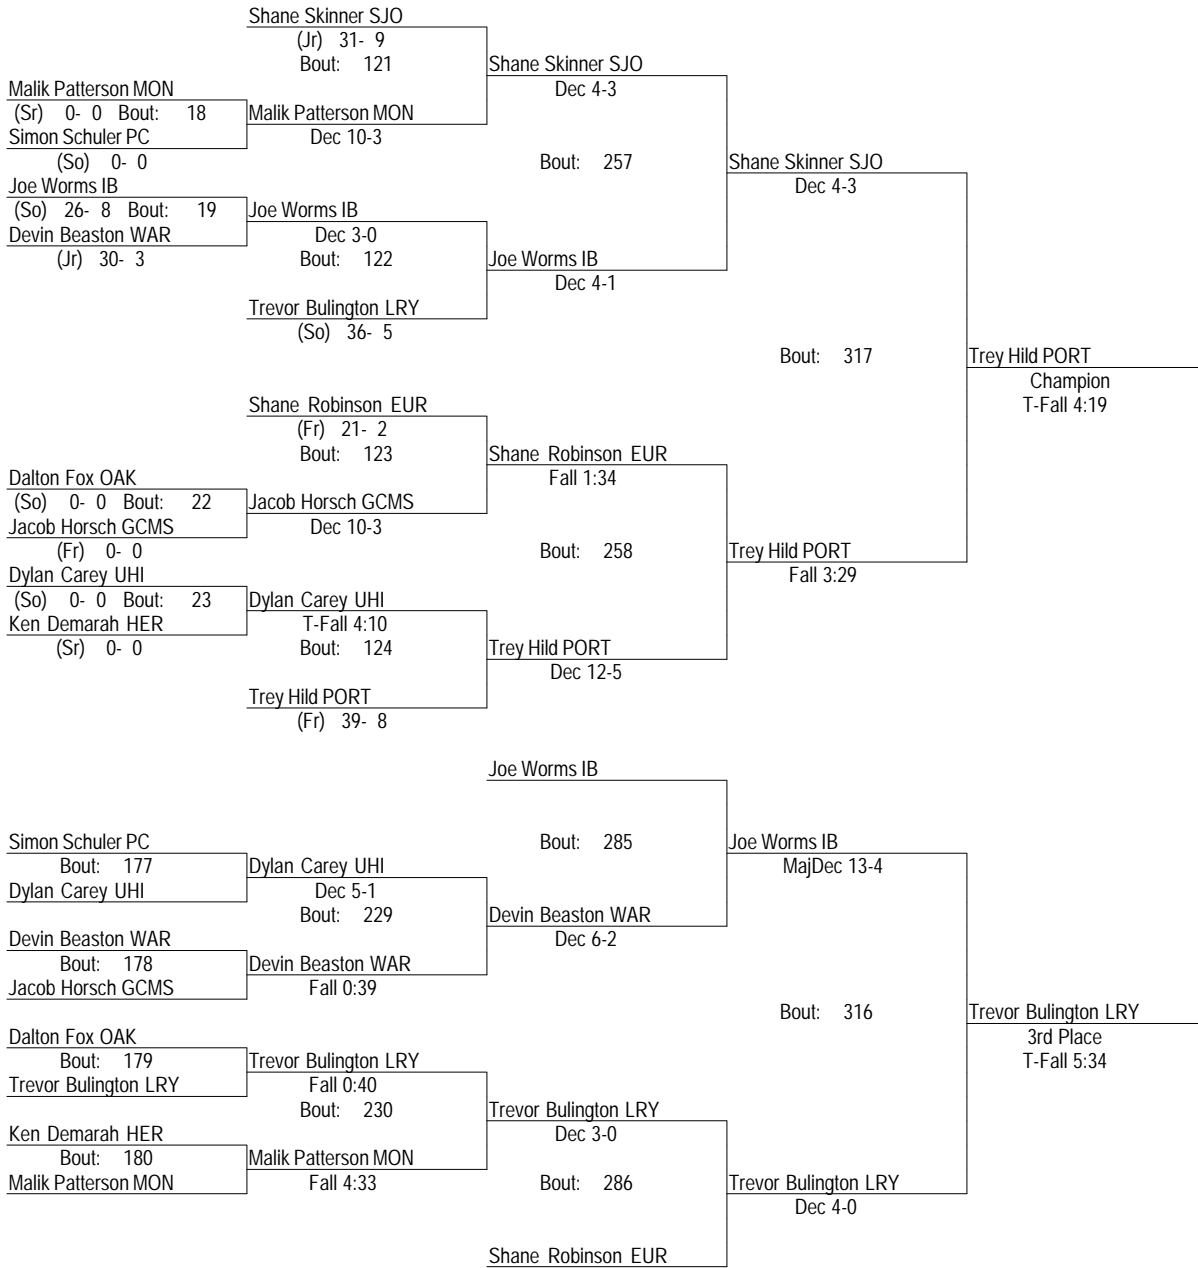

2014-15 IHSA Clinton Sectional

February 13th & 14th 2015

106

- Place Winners -
- | | |
|-----------------------|------------|
| 1st R.J. Marrero PORT | (Sr) 42- 4 |
| 2nd Trace Thomas DCM | (So) 27- 9 |
| 3rd Avery Dean KNOX | (So) 26- 8 |
| 4th Harley Justus LRY | (Fr) 13- 4 |

2014-15 IHSA Clinton Sectional

February 13th & 14th 2015

113

- Place Winners -
 1st Anthony Rink HER (Jr) 39- 2
 2nd Ren Dazey OAK (Fr) 32- 6
 3rd Alex Matlock LRY (Sr) 41- 3
 4th Ryan Hopkins HAV (Sr) 26- 9

2014-15 IHSA Clinton Sectional

February 13th & 14th 2015

120

- Place Winners -
 1st Trey Hild PORT (Fr) 42- 8
 2nd Shane Skinner SJO (Jr) 33- 10
 3rd Trevor Bulington LRY (So) 40- 6
 4th Joe Worms IB (So) 29- 10