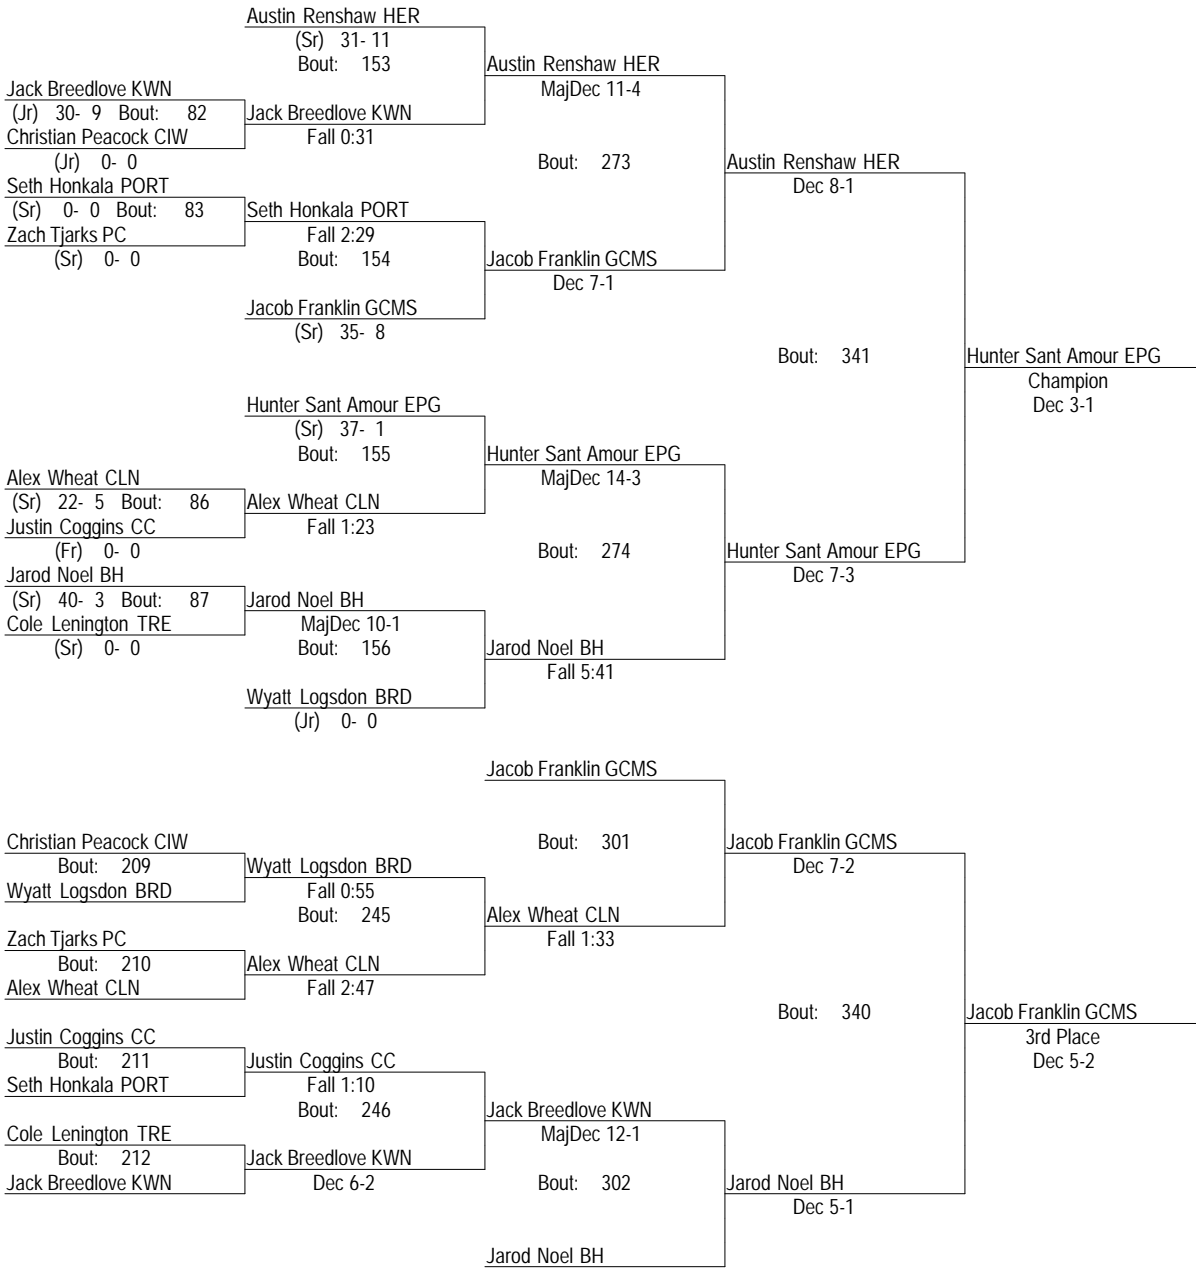

2014-15 IHSA Clinton Sectional

February 13th & 14th 2015

182

- Place Winners -
1st Hunter Sant Amour EPG (Sr) 40- 1
2nd Austin Renshaw HER (Sr) 33- 12
3rd Jacob Franklin GCMS (Sr) 38- 9
4th Jarod Noel BH (Sr) 43- 5