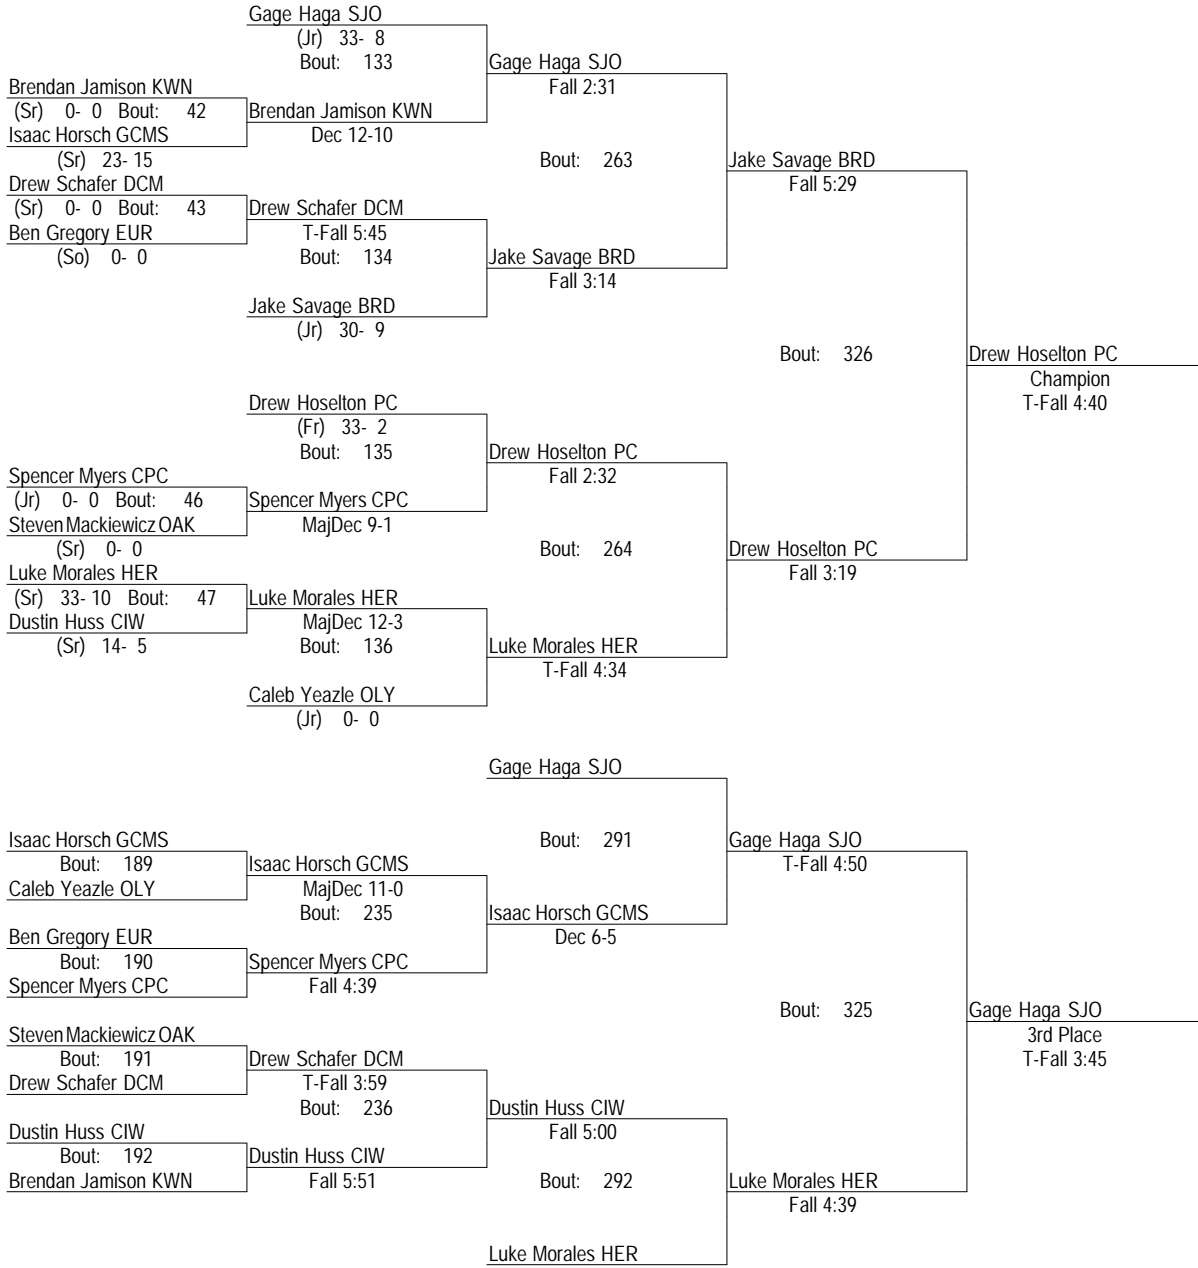

2014-15 IHSA Clinton Sectional

February 13th & 14th 2015

132

- Place Winners -
- 1st Tanner Coleman PH (Jr) 30- 0
 - 2nd Drew Mook HER (Sr) 26- 3
 - 3rd Tyler Walsh LRY (Sr) 33- 5
 - 4th Devin Makemson BH (Fr) 39- 11

2014-15 IHSA Clinton Sectional

February 13th & 14th 2015

138

- Place Winners -
- 1st Drew Hoselton PC (Fr) 36- 2
 - 2nd Jake Savage BRD (Jr) 32- 10
 - 3rd Gage Haga SJO (Jr) 36- 9
 - 4th Luke Morales HER (Sr) 36- 12