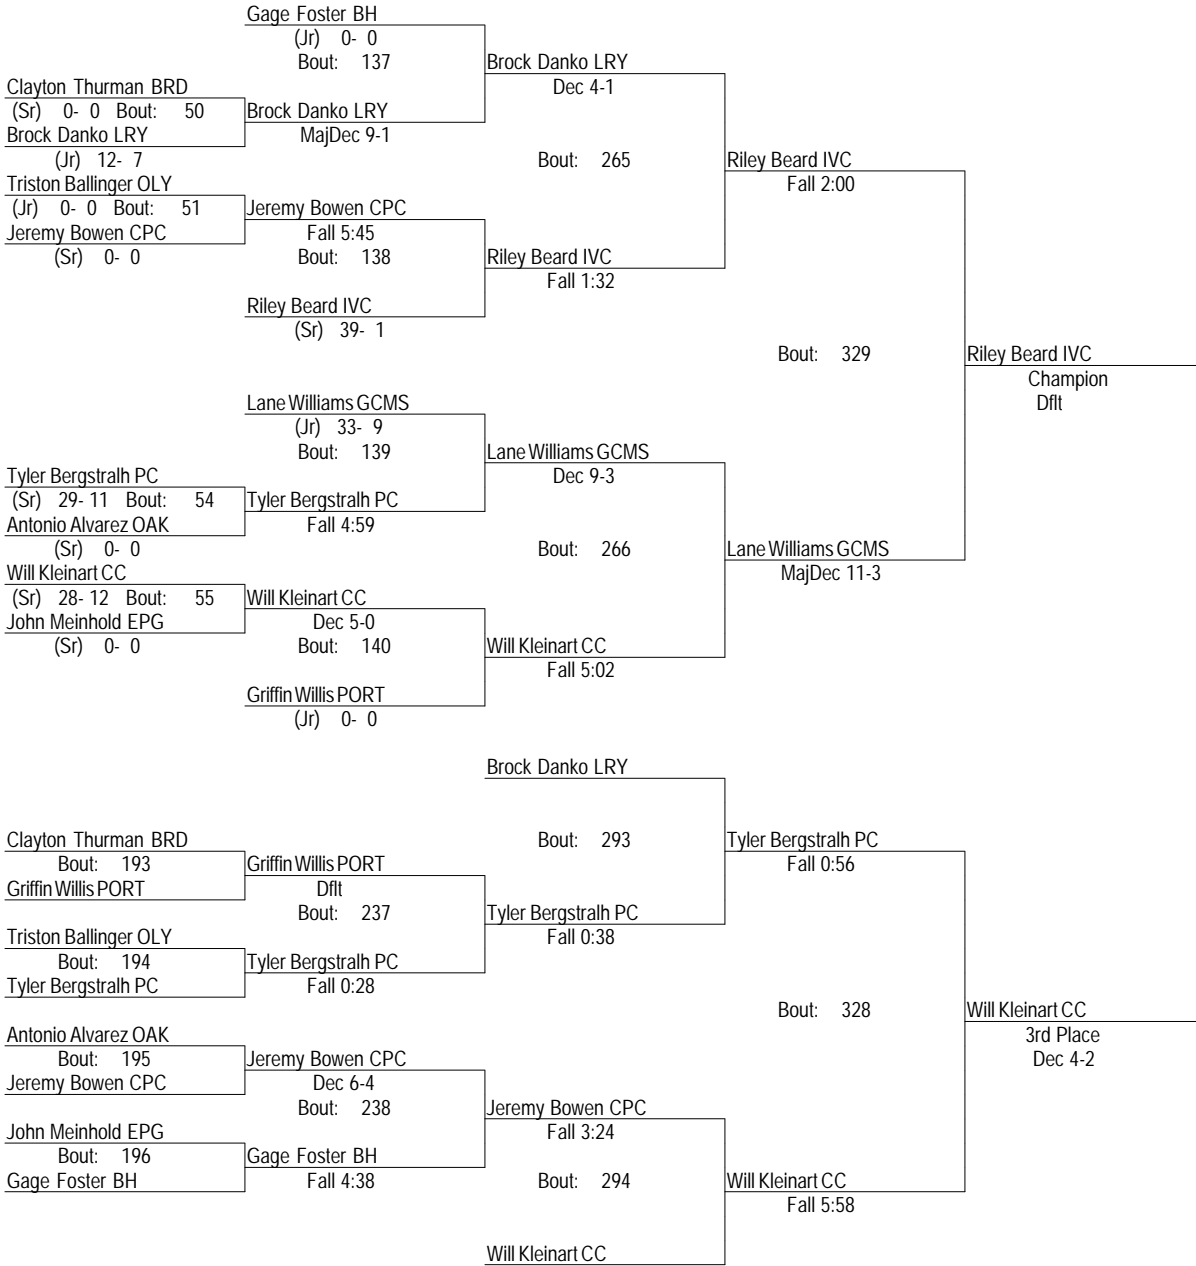

2014-15 IHSA Clinton Sectional

February 13th & 14th 2015

138

- Place Winners -
- 1st Drew Hoselton PC (Fr) 36- 2
 - 2nd Jake Savage BRD (Jr) 32- 10
 - 3rd Gage Haga SJO (Jr) 36- 9
 - 4th Luke Morales HER (Sr) 36- 12

2014-15 IHSA Clinton Sectional

February 13th & 14th 2015

145

- Place Winners -
- 1st Riley Beard IVC (Sr) 42- 1
 - 2nd Lane Williams GCMS (Jr) 35- 10
 - 3rd Will Kleinart CC (Sr) 32- 13
 - 4th Tyler Bergstralh PC (Sr) 33- 13