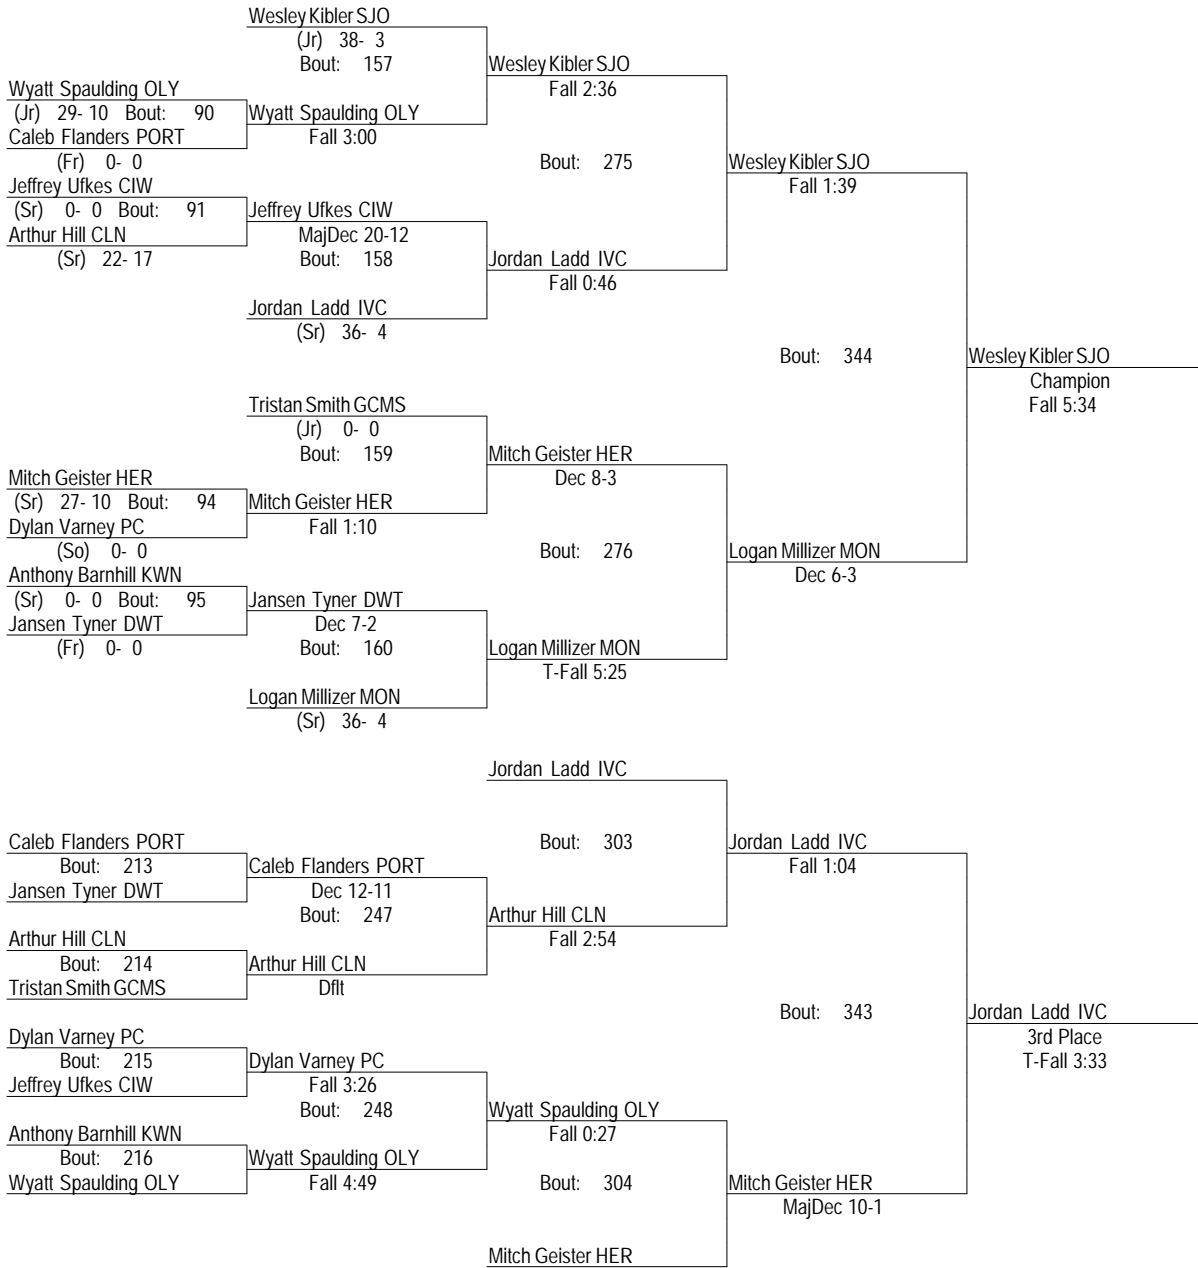

2014-15 IHSA Clinton Sectional

February 13th & 14th 2015

195

- Place Winners -
1st Wesley Kibler SJO (Jr) 41- 3
2nd Logan Millizer MON (Sr) 38- 5
3rd Jordan Ladd IVC (Sr) 39- 5
4th Mitch Geister HER (Sr) 30- 12