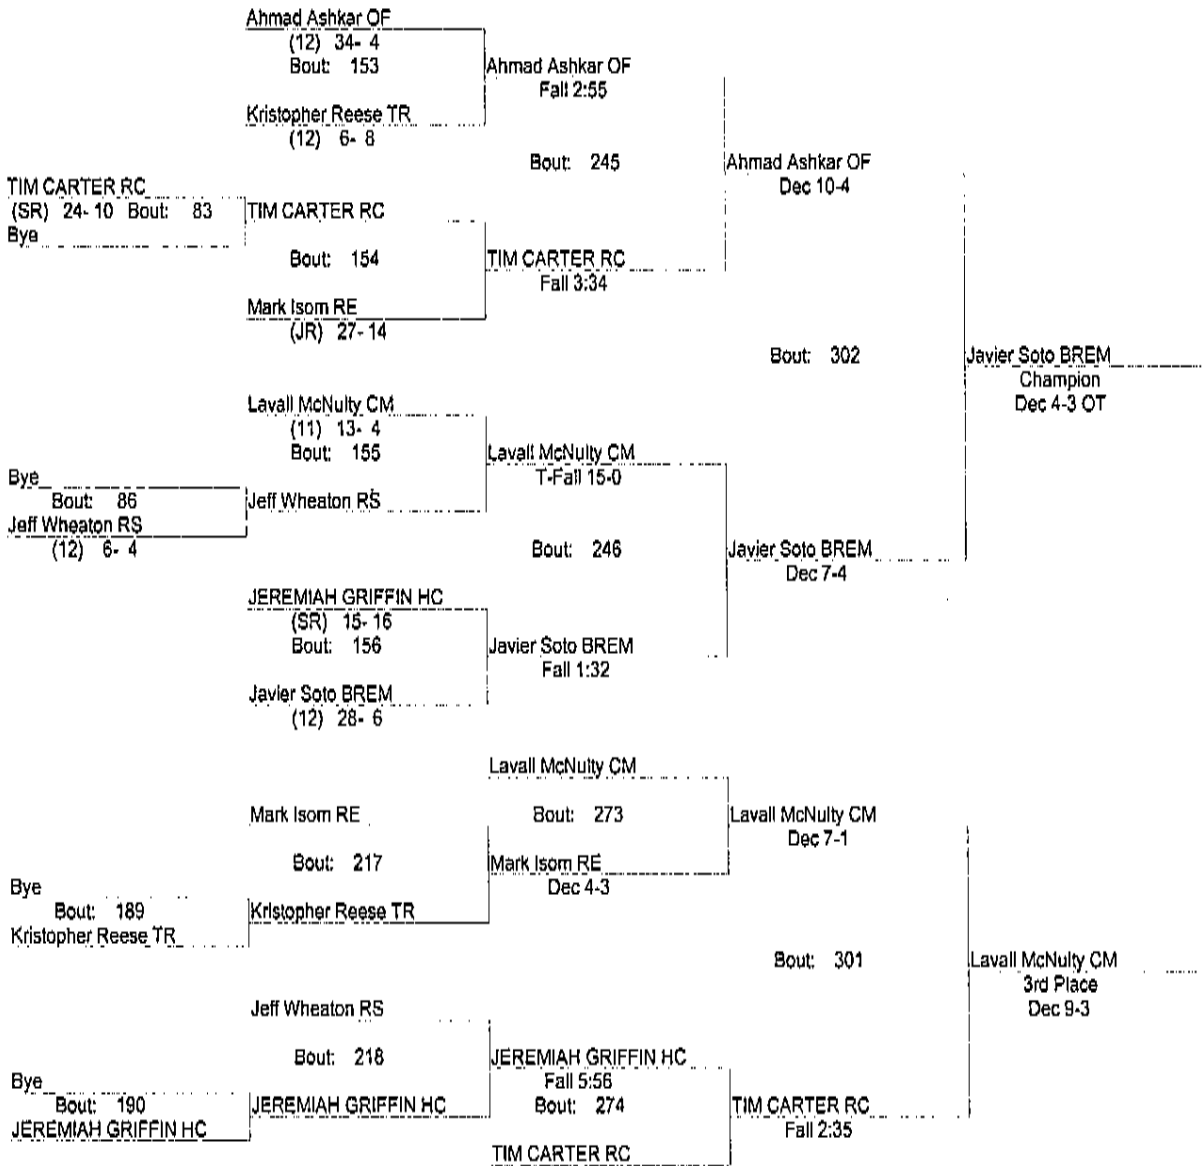

182

- Place Winners -
- 1st Javier Soto BREM (12) 31- 6
- 2nd Ahmad Ashkar OF (12) 36- 5
- 3rd Lavall McNulty CM (11) 16- 5
- 4th TIM CARTER RC (SR) 26- 12

2015 IHSA REGIONAL OFHS

02/07/2015

195

- Place Winners -
- 1st Eric Schultz TP (11) 34- 0
 - 2nd RICHARD SMITH HC (SR) 25- 11
 - 3rd Geri Mallet OF (12) 17- 12
 - 4th Camren Alexander RE (SO) 16- 19