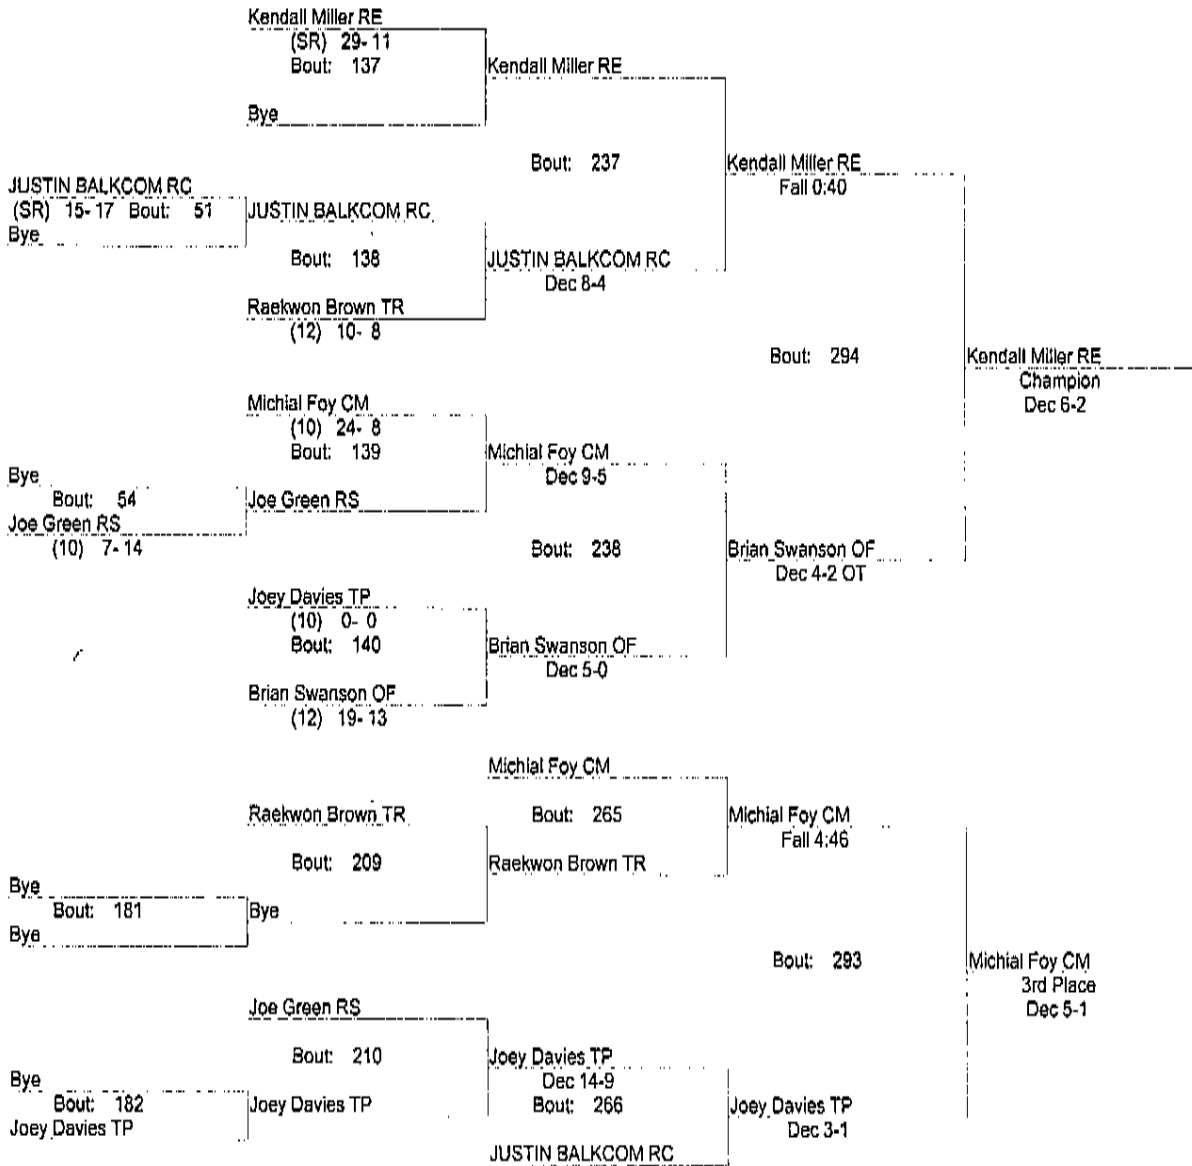

138

- Place Winners -
- 1st Mousa Jodeh OF (12) 36- 3
 - 2nd Christian Hall CM (10) 28- 4
 - 3rd Caesar Clark TP (11) 22- 9
 - 4th Corey Conner BREM (12) 6- 13

2015 IHSA REGIONAL OFHS

02/07/2015

145

- Place Winners -
- 1st Kendall Miller RE (SR) 31-11
 - 2nd Brian Swanson OF (12) 21-14
 - 3rd Michial Foy CM (10) 27-9
 - 4th Joey Davies TP (10) 2-2