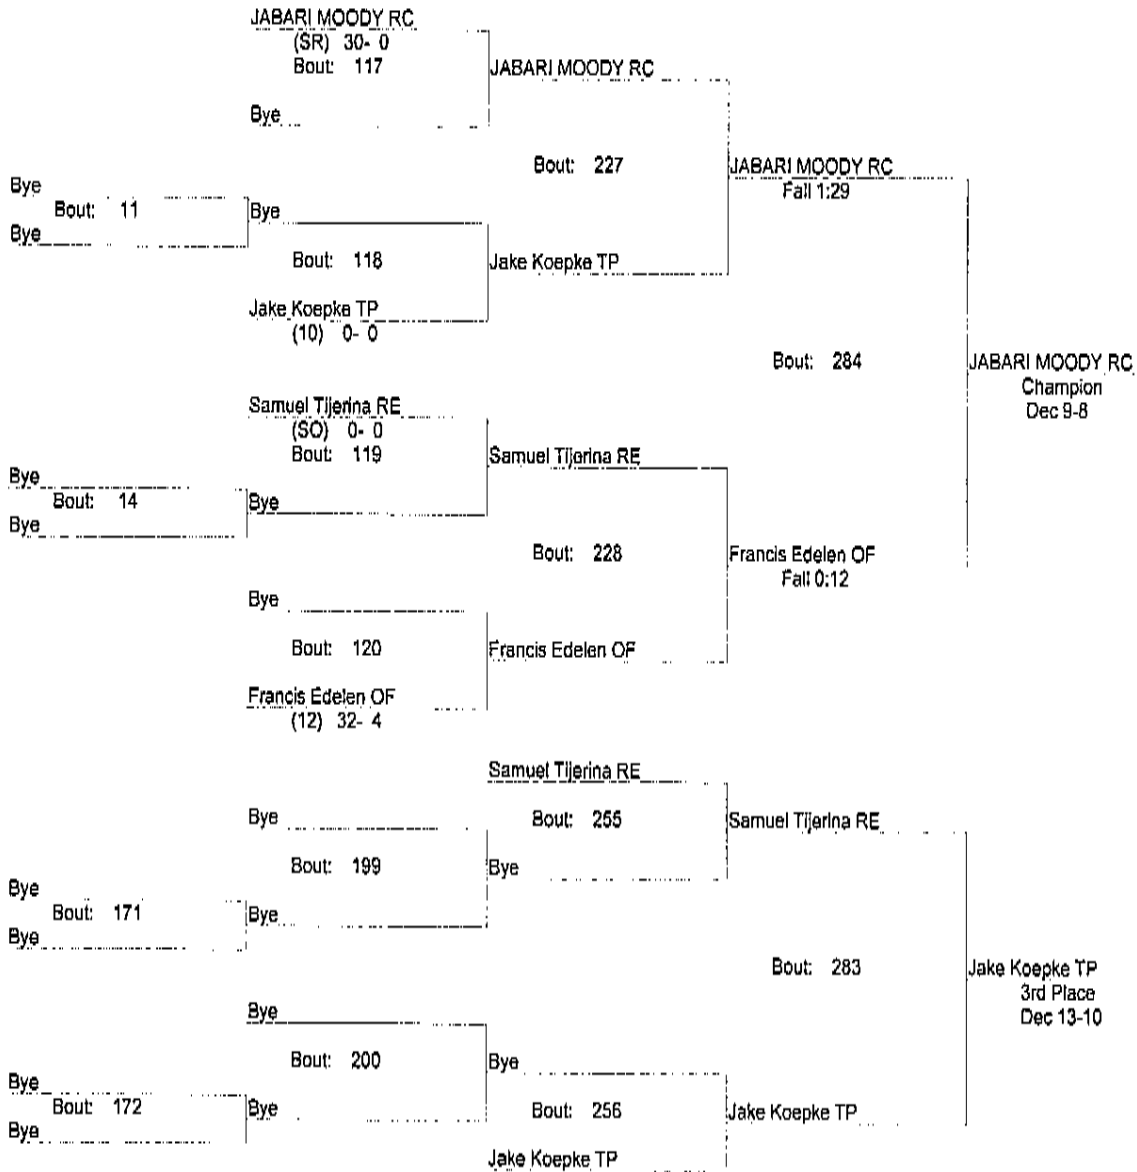

2015 IHSA REGIONAL OFHS

02/07/2015

113

1. Place Winners -
2. 1st JABARI MOODY RC (SR) 32- 0
   - 2nd Francis Edelen OF (12) 33- 5
   - 3rd Jake Koepke TP (10) 1- 1
   - 4th Samuel Tijerina RE (SO) 0- 2