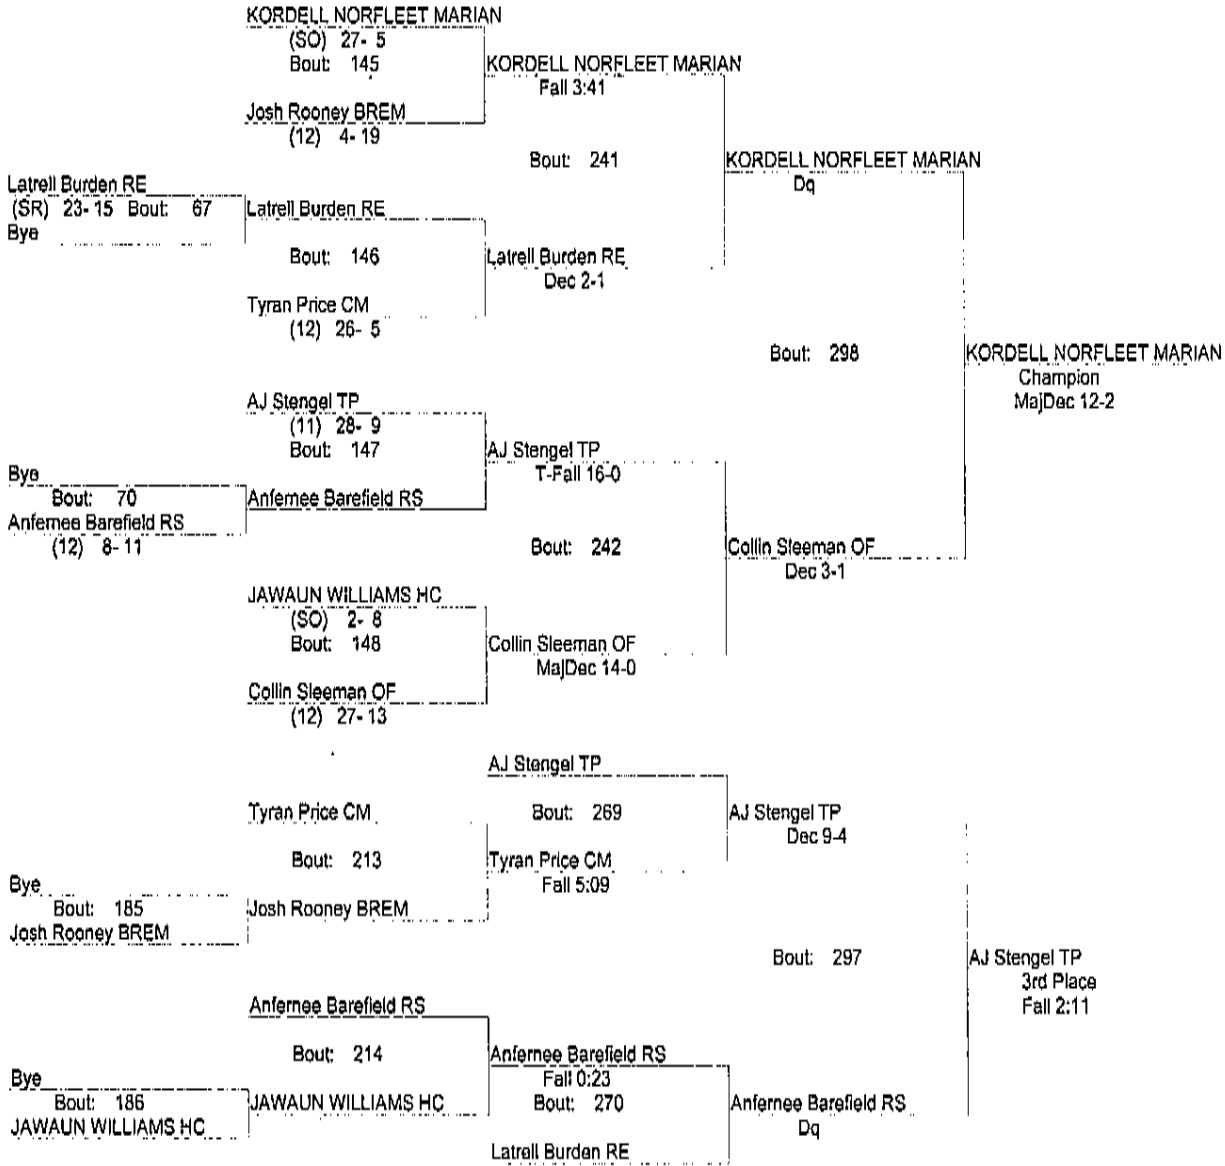

2015 IHSA REGIONAL OFHS

02/07/2015

160

1. Place Winners -
   1st KORDELL NORFLEET MARIAN (SO) 30- 5
   2nd Collin Sleeman OF (12) 29- 14
   3rd AJ Stengel TP (11) 31- 10
   4th Anfernee Barefield RS (12) 10- 13