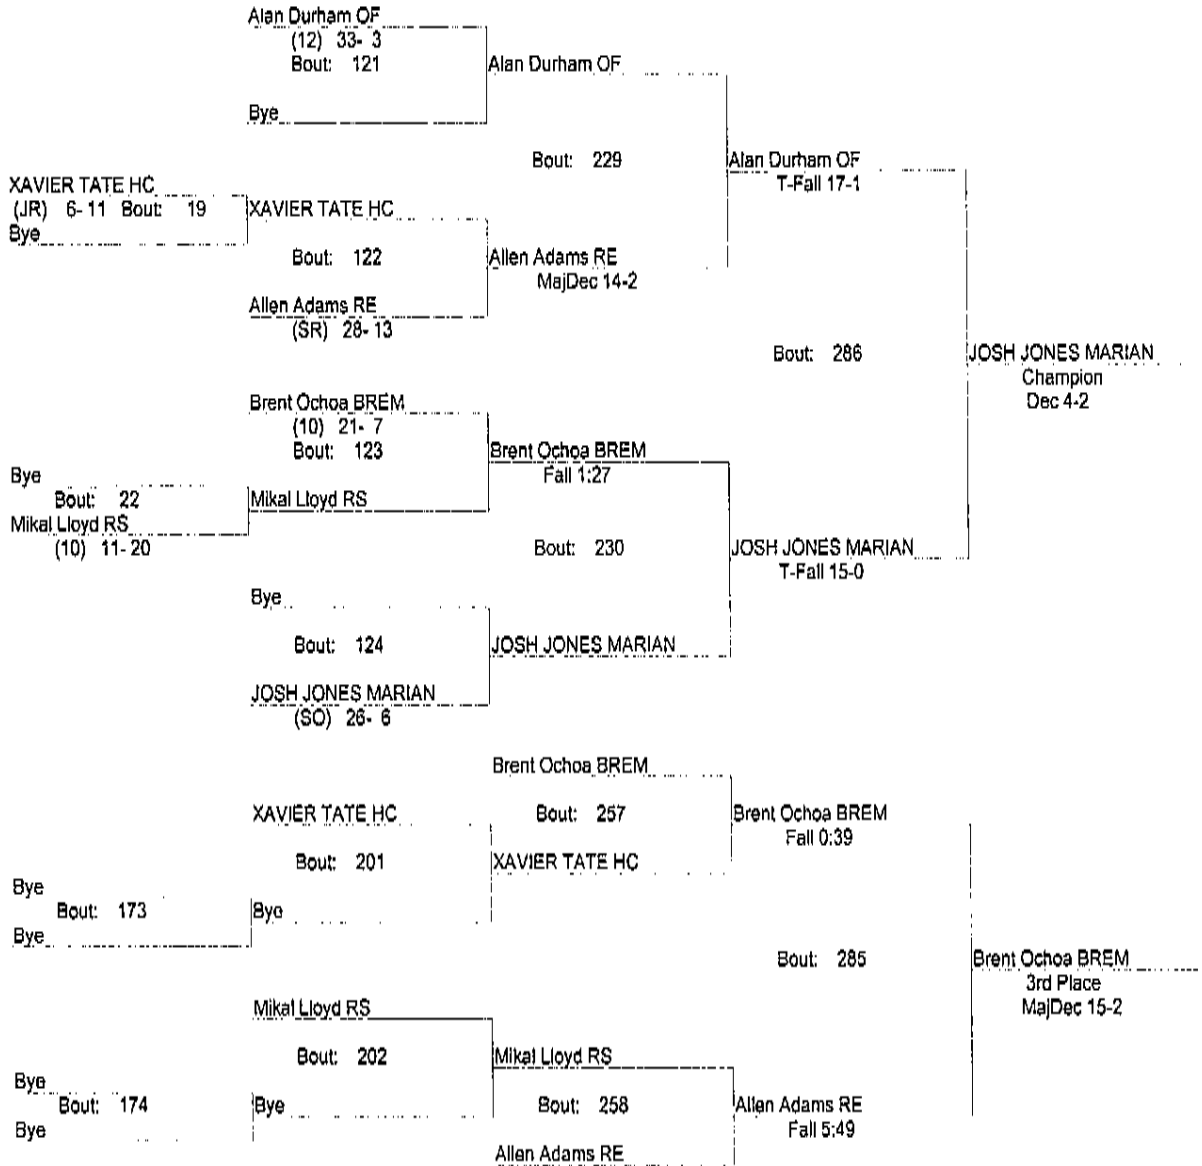

02/07/2015

120

- Place Winners -
- 1st JOSH JONES MARIAN (SO) 28- 6
 - 2nd Alan Durham OF (12) 34- 4
 - 3rd Brent Ochoa BREM (10) 24- 8
 - 4th Allen Adams RE (SR) 30- 15

2015 IHSA REGIONAL OFHS

02/07/2015