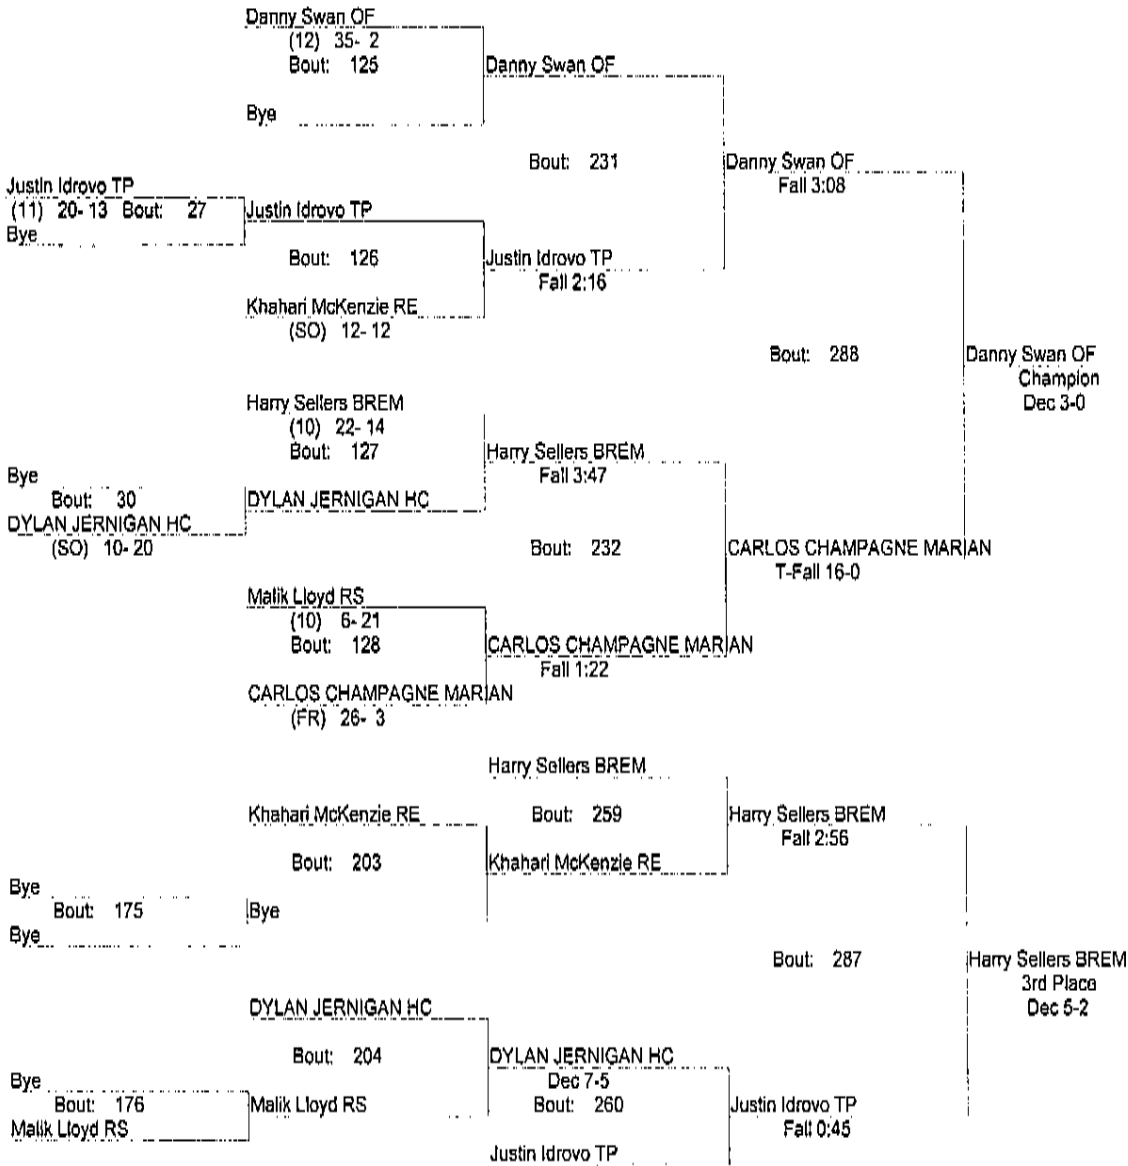

2015 IHSA REGIONAL OFHS

02/07/2015

126

1. Place Winners -
2. 1st Danny Swan OF (12) 37- 2
   - 2nd CARLOS CHAMPAGNE MARIAN (FR) 28- 4
   - 3rd Harry Sellers BREM (10) 25- 15
   - 4th Justin Idrovo TP (11) 22- 15