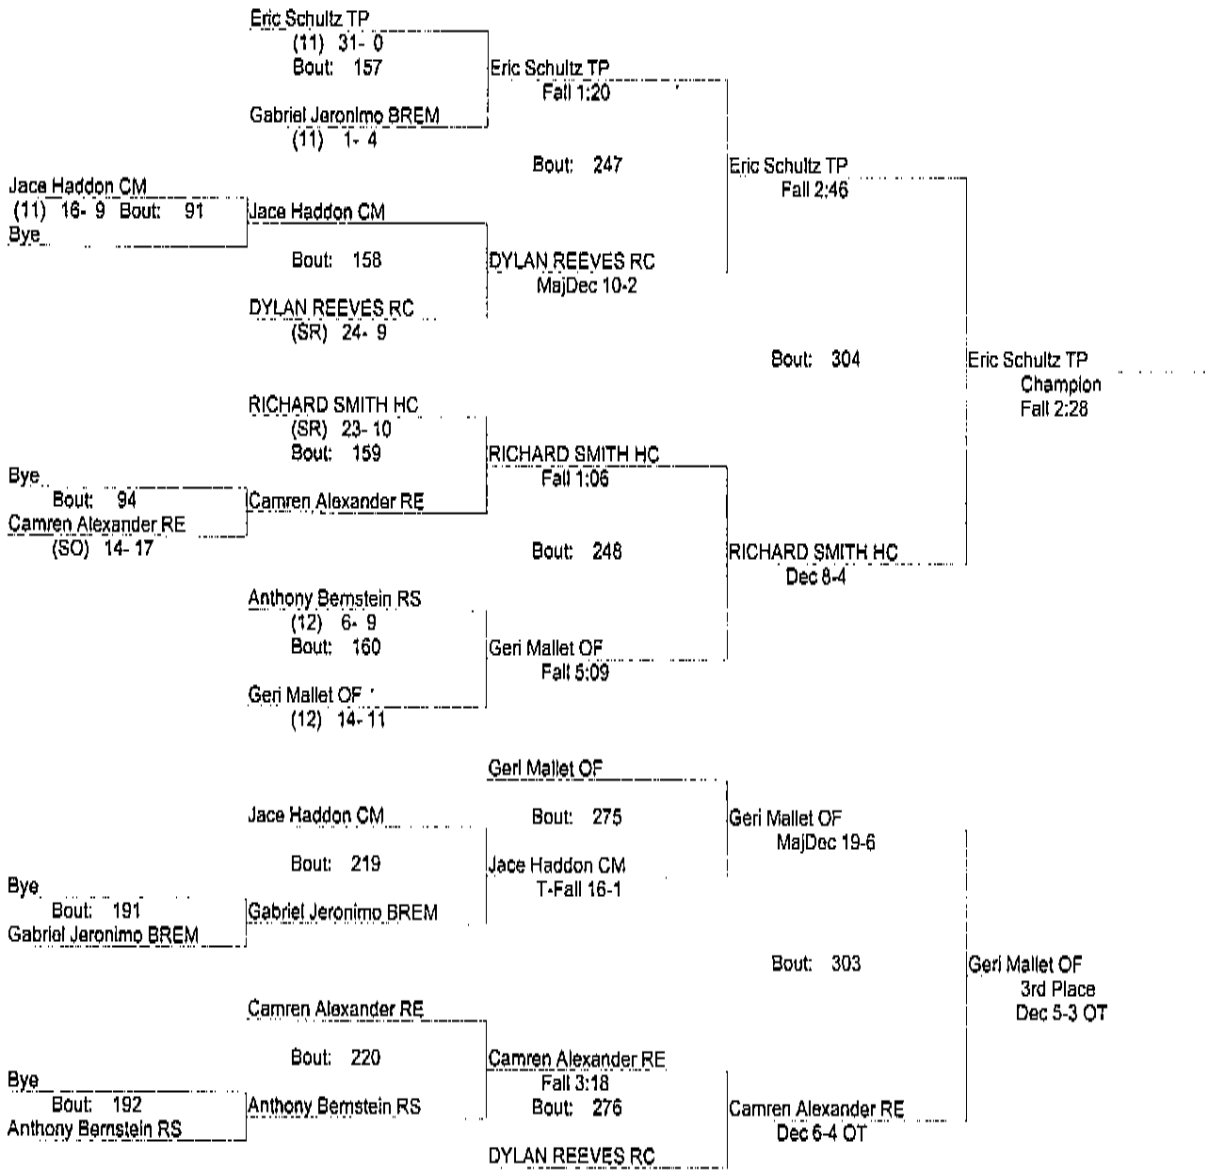

182

- Place Winners -
- 1st Javier Soto BREM (12) 31- 6
- 2nd Ahmad Ashkar OF (12) 36- 5
- 3rd Lavall McNulty CM (11) 16- 5
- 4th TIM CARTER RC (SR) 26- 12

2015 IHSA REGIONAL OFHS

02/07/2015

195

- Place Winners -
- 1st Eric Schultz TP (11) 34- 0
 - 2nd RICHARD SMITH HC (SR) 25- 11
 - 3rd Geri Mallet OF (12) 17- 12
 - 4th Camren Alexander RE (SO) 16- 19