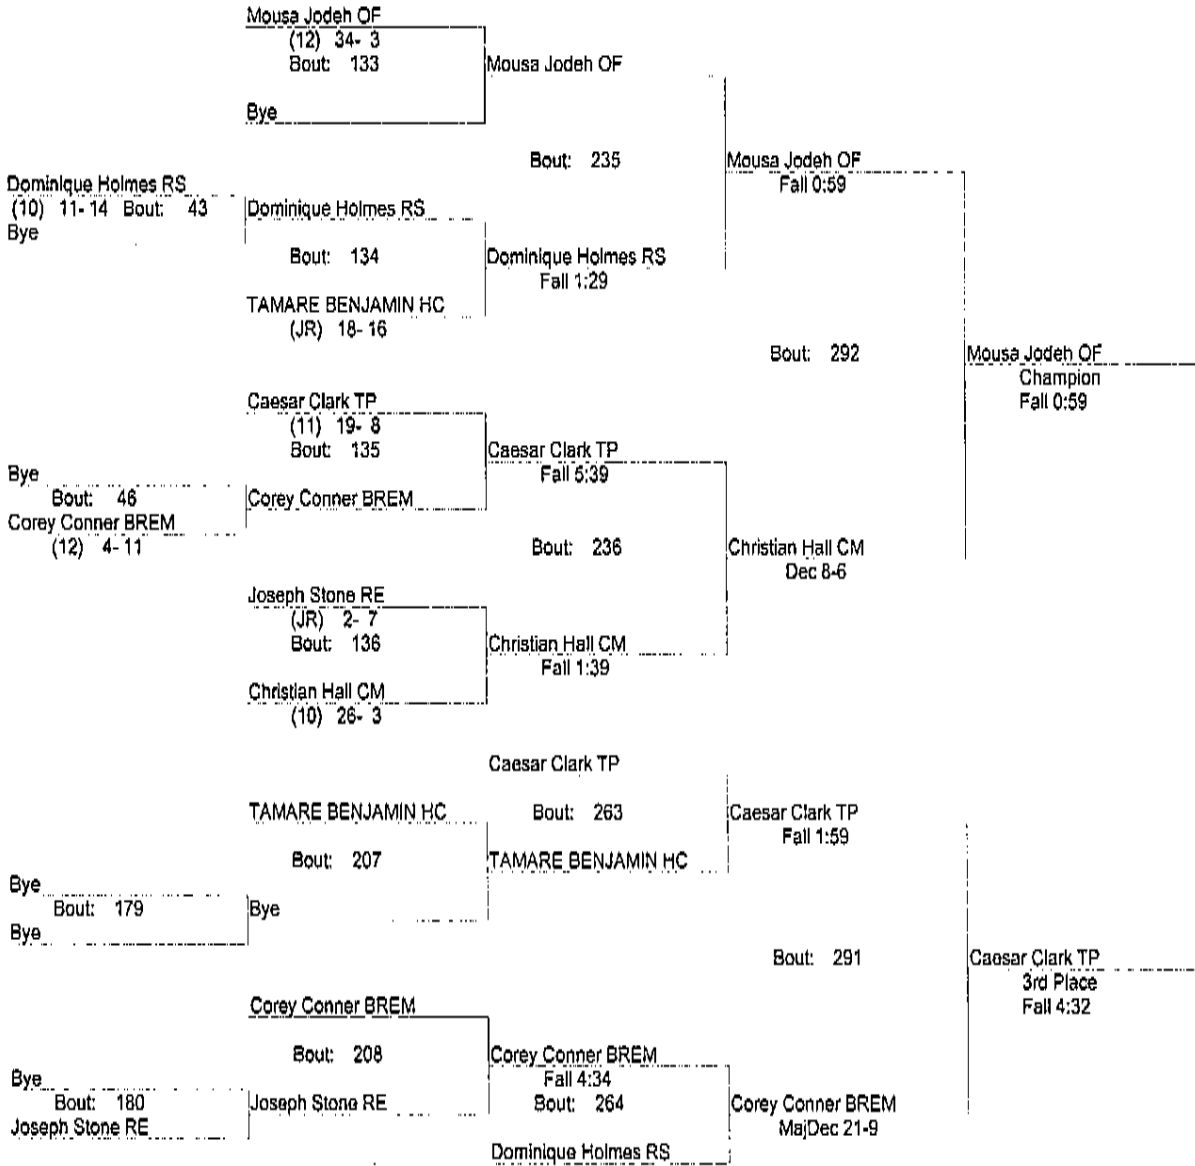

2015 IHSA REGIONAL OFHS

02/07/2015

138

1. Place Winners -
2. 1st Mousa Jodeh OF (12) 36- 3
   - 2nd Christian Hall CM (10) 28- 4
   - 3rd Caesar Clark TP (11) 22- 9
   - 4th Corey Conner BREM (12) 6- 13