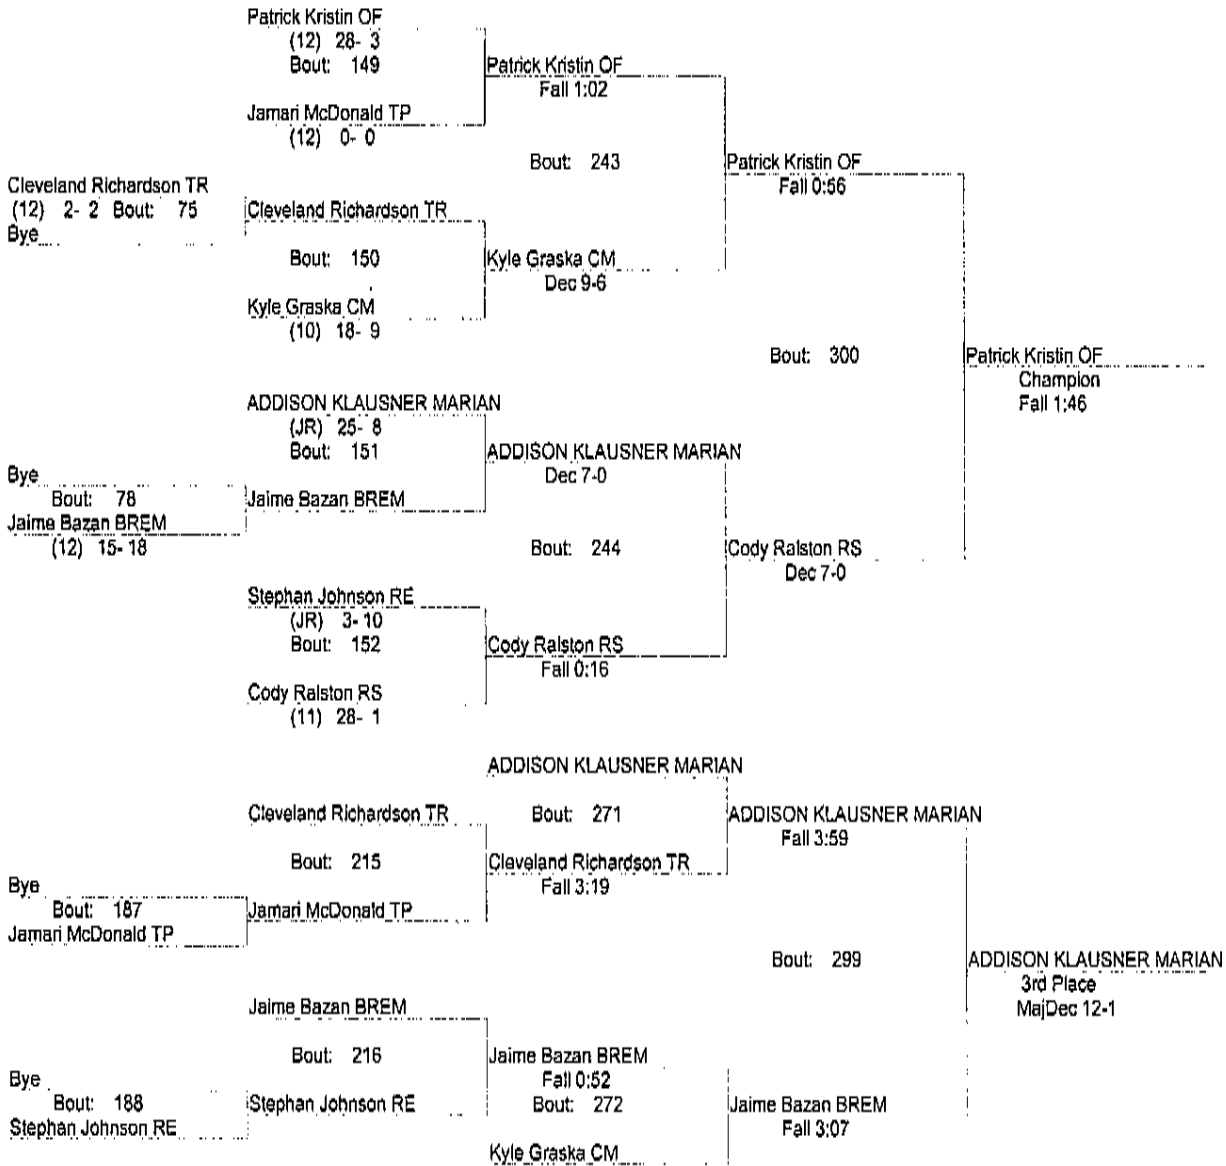

2015 IHSA REGIONAL OFHS

02/07/2015

170

1. Place Winners -
2. 1st Patrick Kristin OF (12) 31- 3
   - 2nd Cody Ralston RS (11) 30- 2
   - 3rd ADDISON KLAUSNER MARIAN(JR) 28- 9
   - 4th Jaime Bazan BREM (12) 17- 20