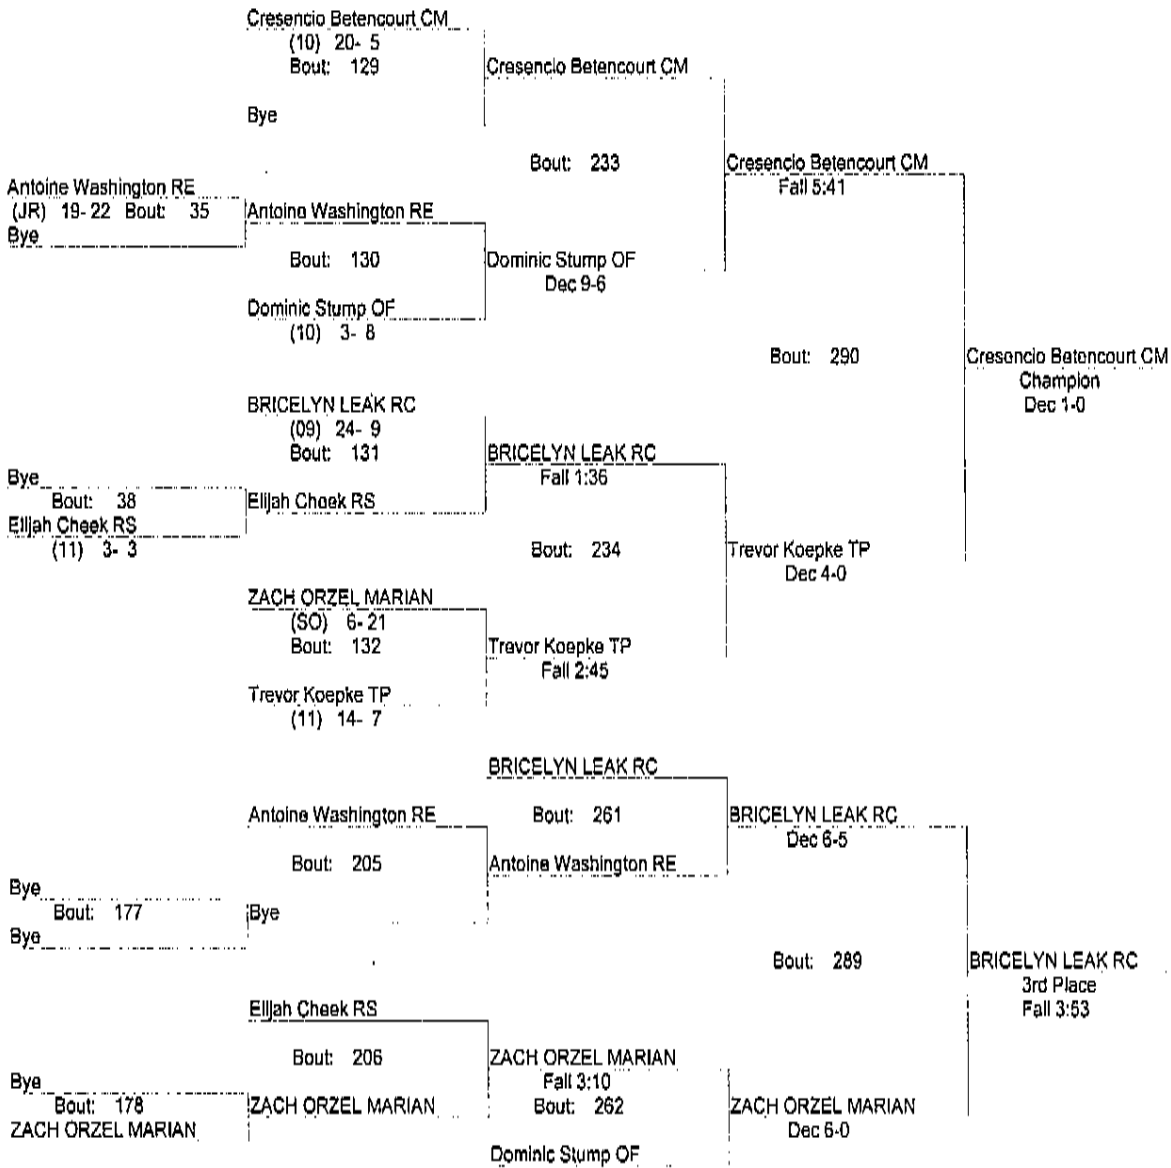

2015 IHSA REGIONAL OFHS

02/07/2015

132

1. Place Winners -
2. 1st Cresencio Betencourt CM (10) 22- 5
   - 2nd Trevor Koepke TP (11) 16- 8
   - 3rd BRICELYN LEAK RC (09) 27- 10
   - 4th ZACH ORZEL MARIAN (SO) 8- 23