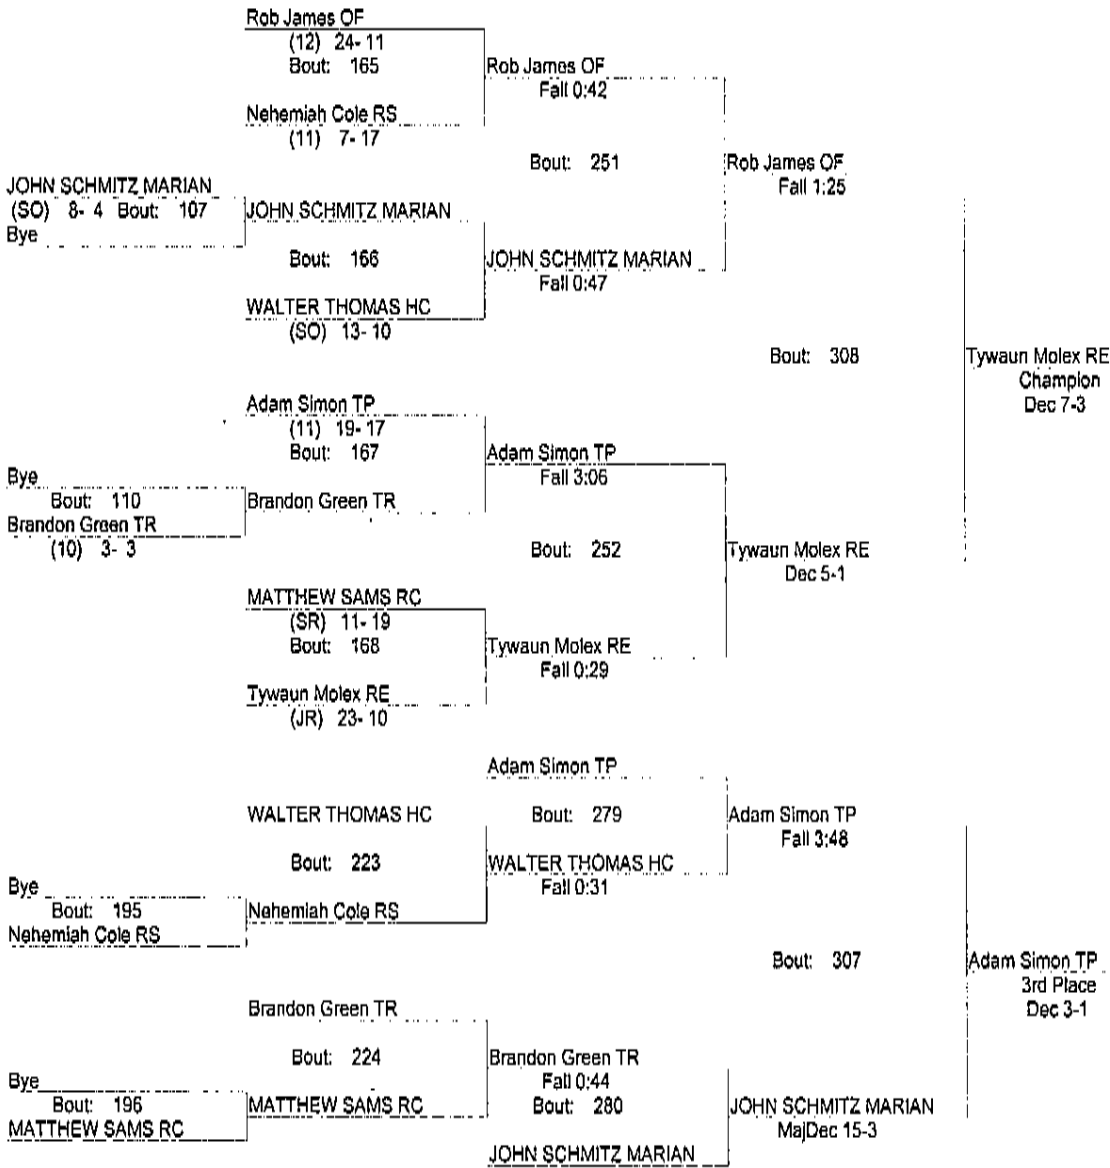

02/07/2015

285

- Place Winners -
- 1st Tywaun Molex RE (JR) 26- 10
 - 2nd Rob James OF (12) 26- 12
 - 3rd Adam Simon TP (11) 22- 18
 - 4th JOHN SCHMITZ MARIAN (SO) 10- 6