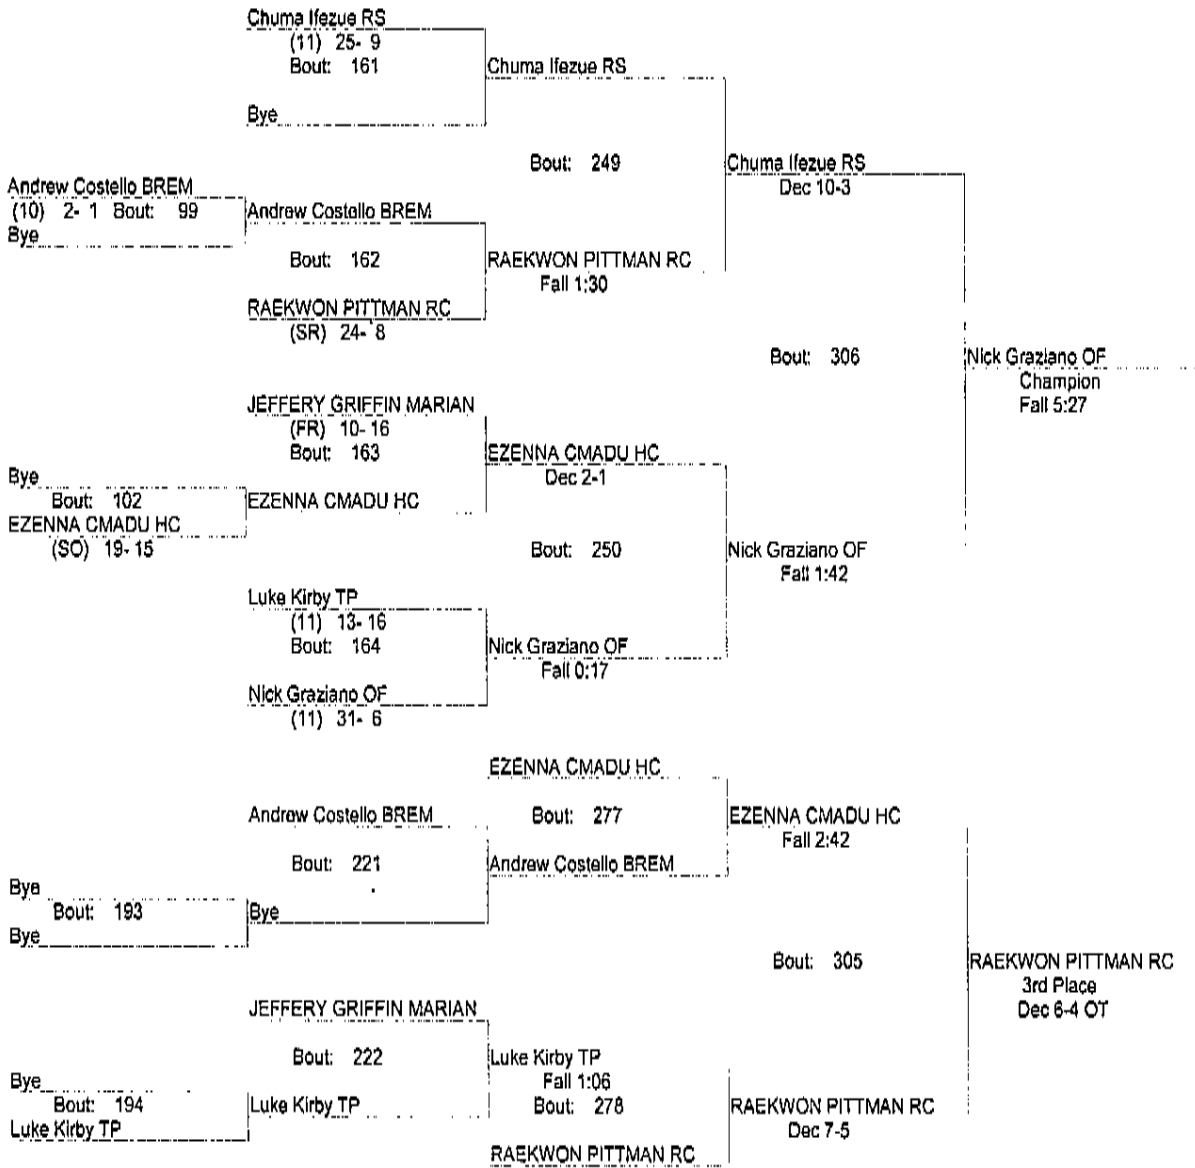

2015 IHSA REGIONAL OFHS

02/07/2015

220

1. Place Winners -
2. 1st Nick Graziano OF (11) 34- 6
   - 2nd Chuma Ifezue RS (11) 26- 10
   - 3rd RAEKWON PITTMAN RC (SR) 27- 9
   - 4th EZENNA CMADU HC (SO) 21- 17