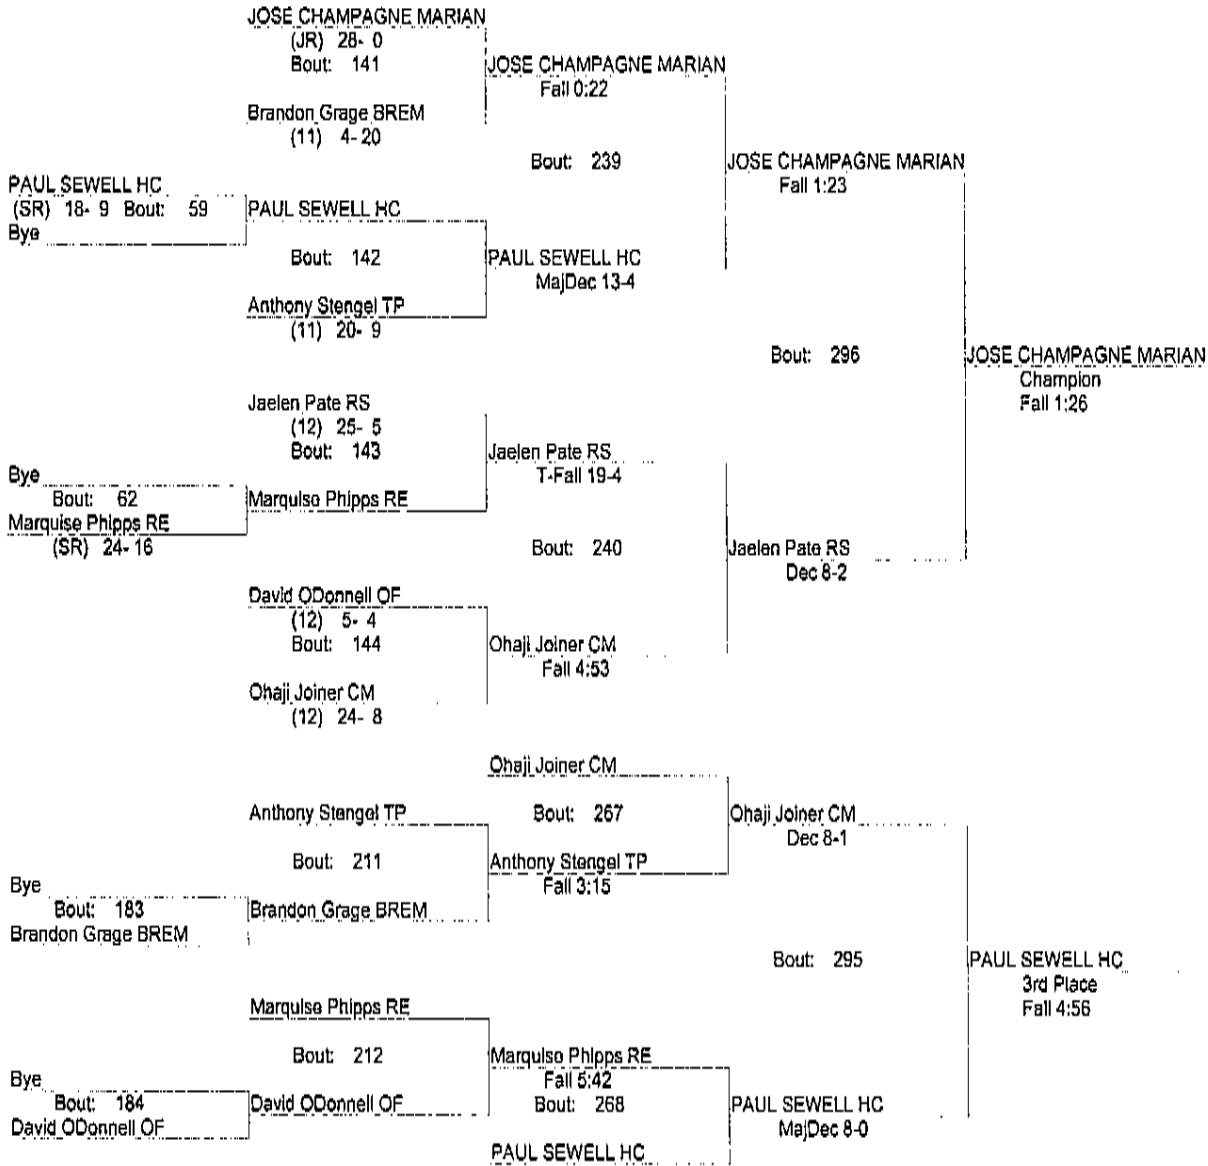

2015 IHSA REGIONAL OFHS

02/07/2015

152

1. Place Winners -
2. 1st JOSE CHAMPAGNE MARIAN (JR) 31- 0
   - 2nd Jaelen Pate RS (12) 27- 6
   - 3rd PAUL SEWELL HC (SR) 21- 10
   - 4th Ohaji Joiner CM (12) 26- 10