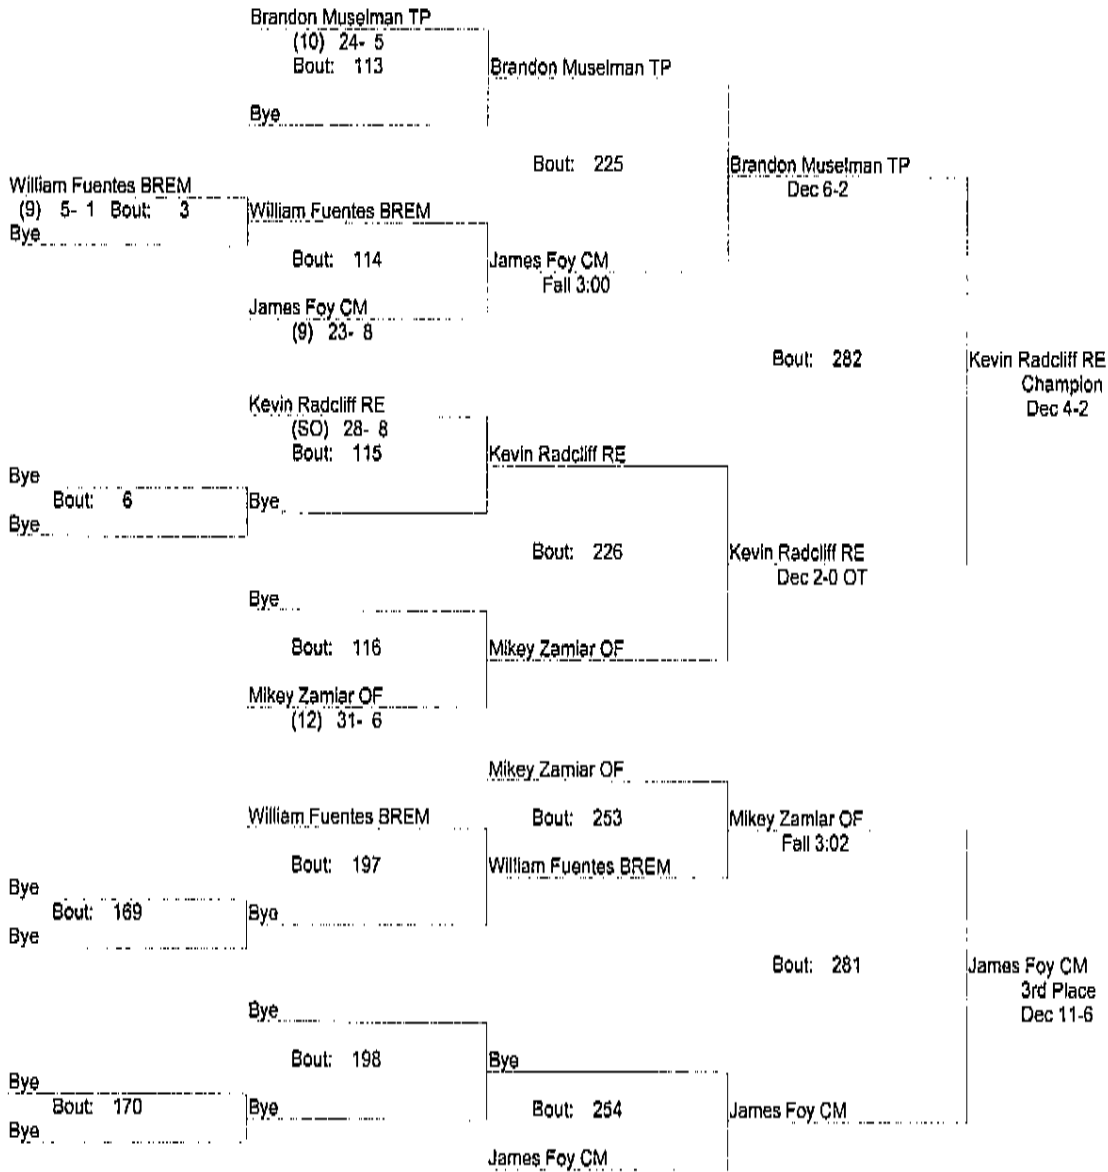

2015 IHSA REGIONAL OFHS

02/07/2015

Place	Score	Name	1st	2nd	3rd	4th	5th	6th
1	204.50	Oak Forest	4	6	1	1		
2	127.50	Tinley Park (HS)	1	2	4	2		
3	115.00	Chicago Heights (Marian)	3	1	1	2		
4	88.00	Crete (Crete Monee)	1	1	3	1		
5	84.00	Park Forest (Rich East)	3				3	
6	68.00	Midlothian (Bremen)	1		2	2		
7	59.50	Richton Park (Rich South)			3		1	
8	59.00	Olympia Fields (Rich Central)	1		2	1		
9	45.00	Country Club Hills (Hillcrest)			1	1	1	
10	6.00	Dolton (Thornridge)						

* Team has non-scoring wrestler

2015 IHSA REGIONAL OFHS

02/07/2015

106

- Place Winners -
- 1st Kevin Radcliff RE (SO) 30- 8
- 2nd Brandon Muselman TP (10) 25- 6
- 3rd James Foy CM (9) 25- 9
- 4th Mikey Zamiar OF (12) 32- 8