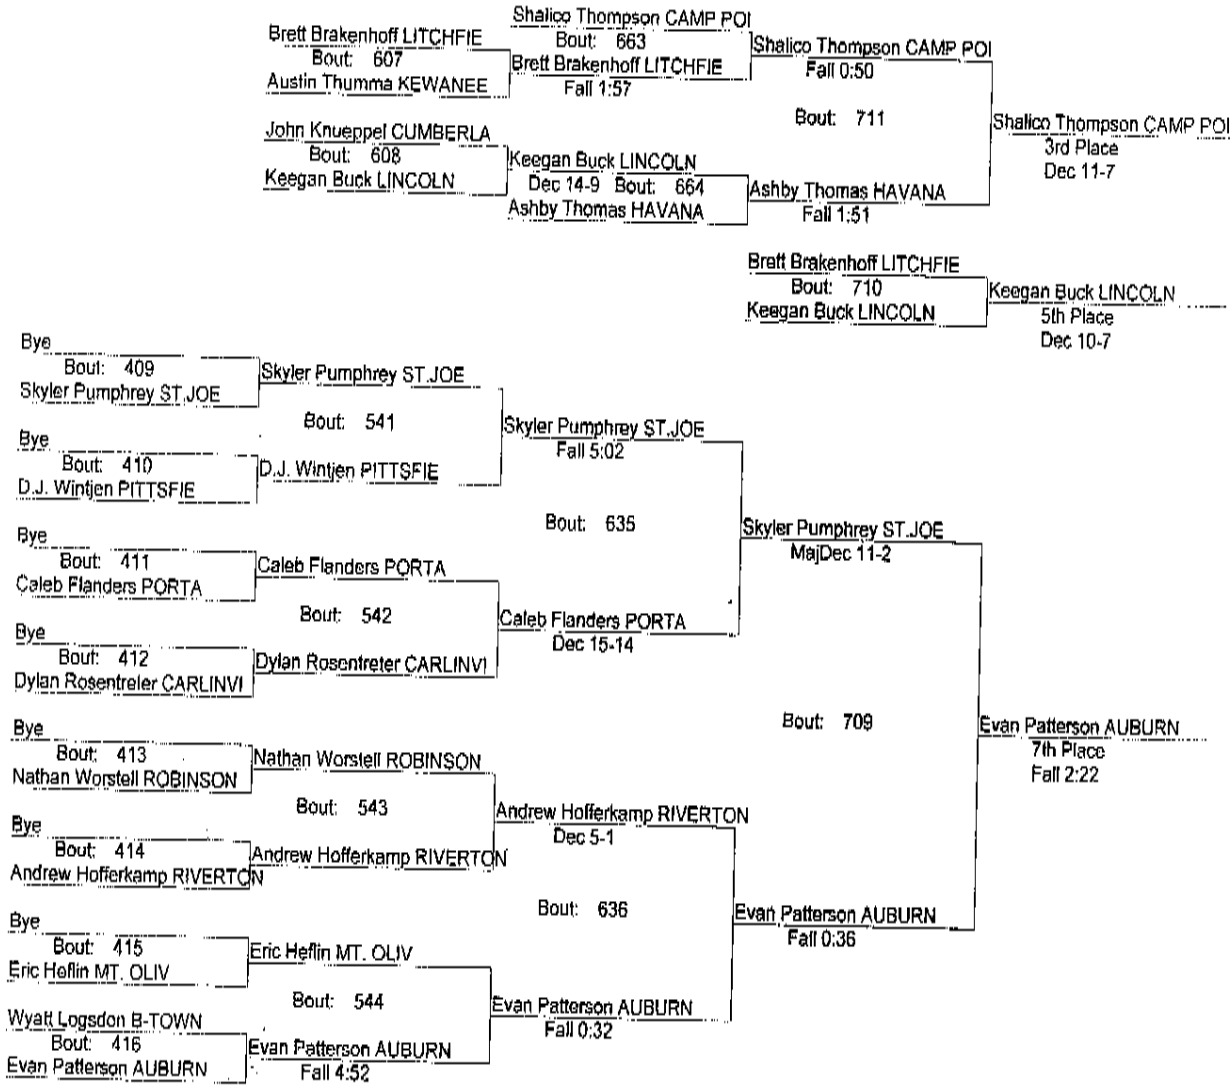

REX AVERY PORTA INVITATIONAL

12/13/14

170

REX AVERY PORTA INVITATIONAL

12/13/14

170

(11) 6-2

- Place Winners -