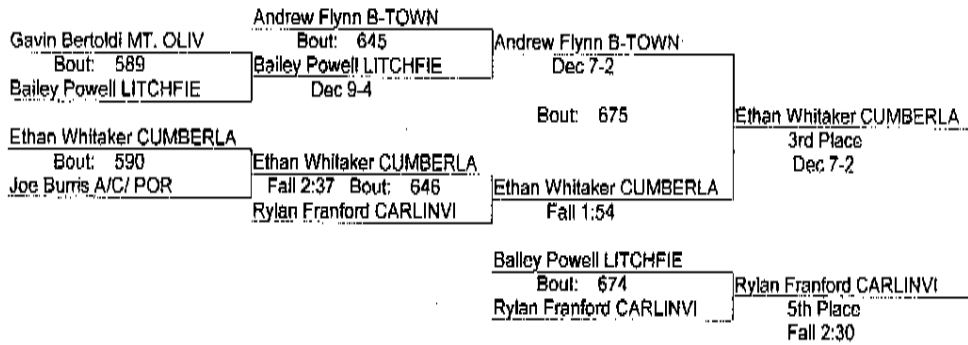

REX AVERY PORTA INVITATIONAL

12/13/14

106

(10) 2- 0

- Place Winners -

1st R.J. Manno PORTA (12) 8- 0
2nd Trace Thomas DEE-MACK (10) 4- 1
3rd Ethan Whitaker CUMBERLA (10) 6- 2
4th Andrew Flynn B-TOWN 9- 6

- Place Winners -

5th Rylan Franford CARLINVI (09) 8- 2
6th Bailey Powell LITCHFIE (09) 5- 7
7th Hunter Daugherty SHELBYVI (09) 5- 4
8th Kody Atwell MONMOUTH (09) 2- 3