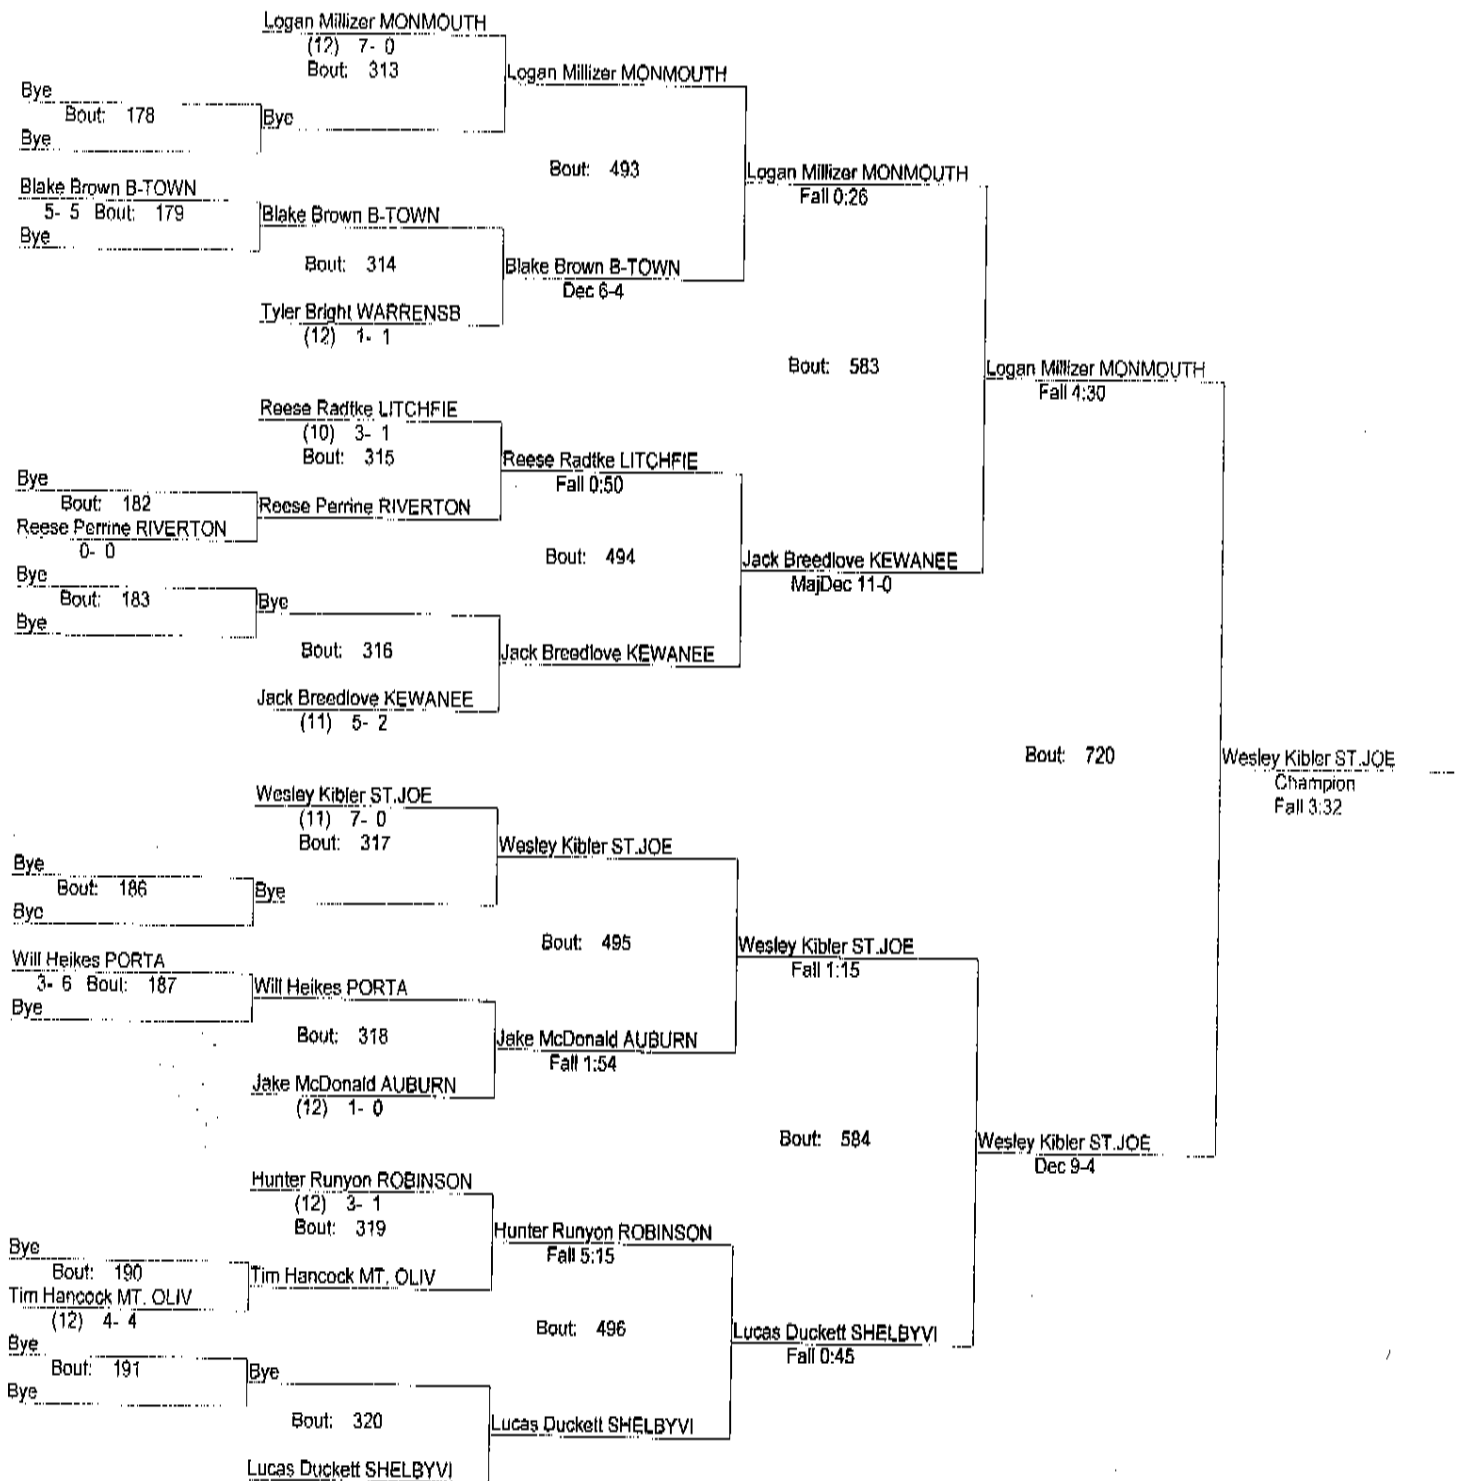

REX AVERY PORTA INVITATIONAL

12/13/14

195

REX AVERY PORTA INVITATIONAL

12/13/14

195

(12) 6- 0

- Place Winners -