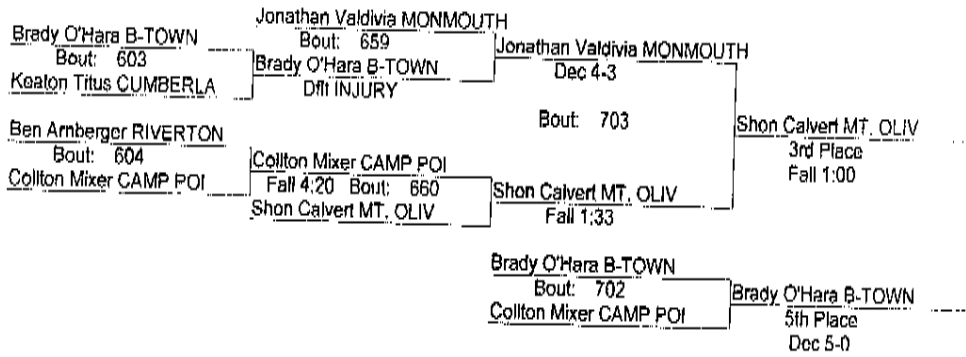

REX AVERY PORTA INVITATIONAL

12/13/14

152

REX AVERY PORTA INVITATIONAL

12/13/14

152

(12) 2- 0

- Place Winners -
1st Brock Bamhill AUBURN (12) 6- 0
2nd Wyatt Fox SHELBYVI (12) 8- 1
3rd Shon Calvert MT. OLIV (12) 12- 2
4th Jonathan Valdivia MONMOUTH(11) 10- 2