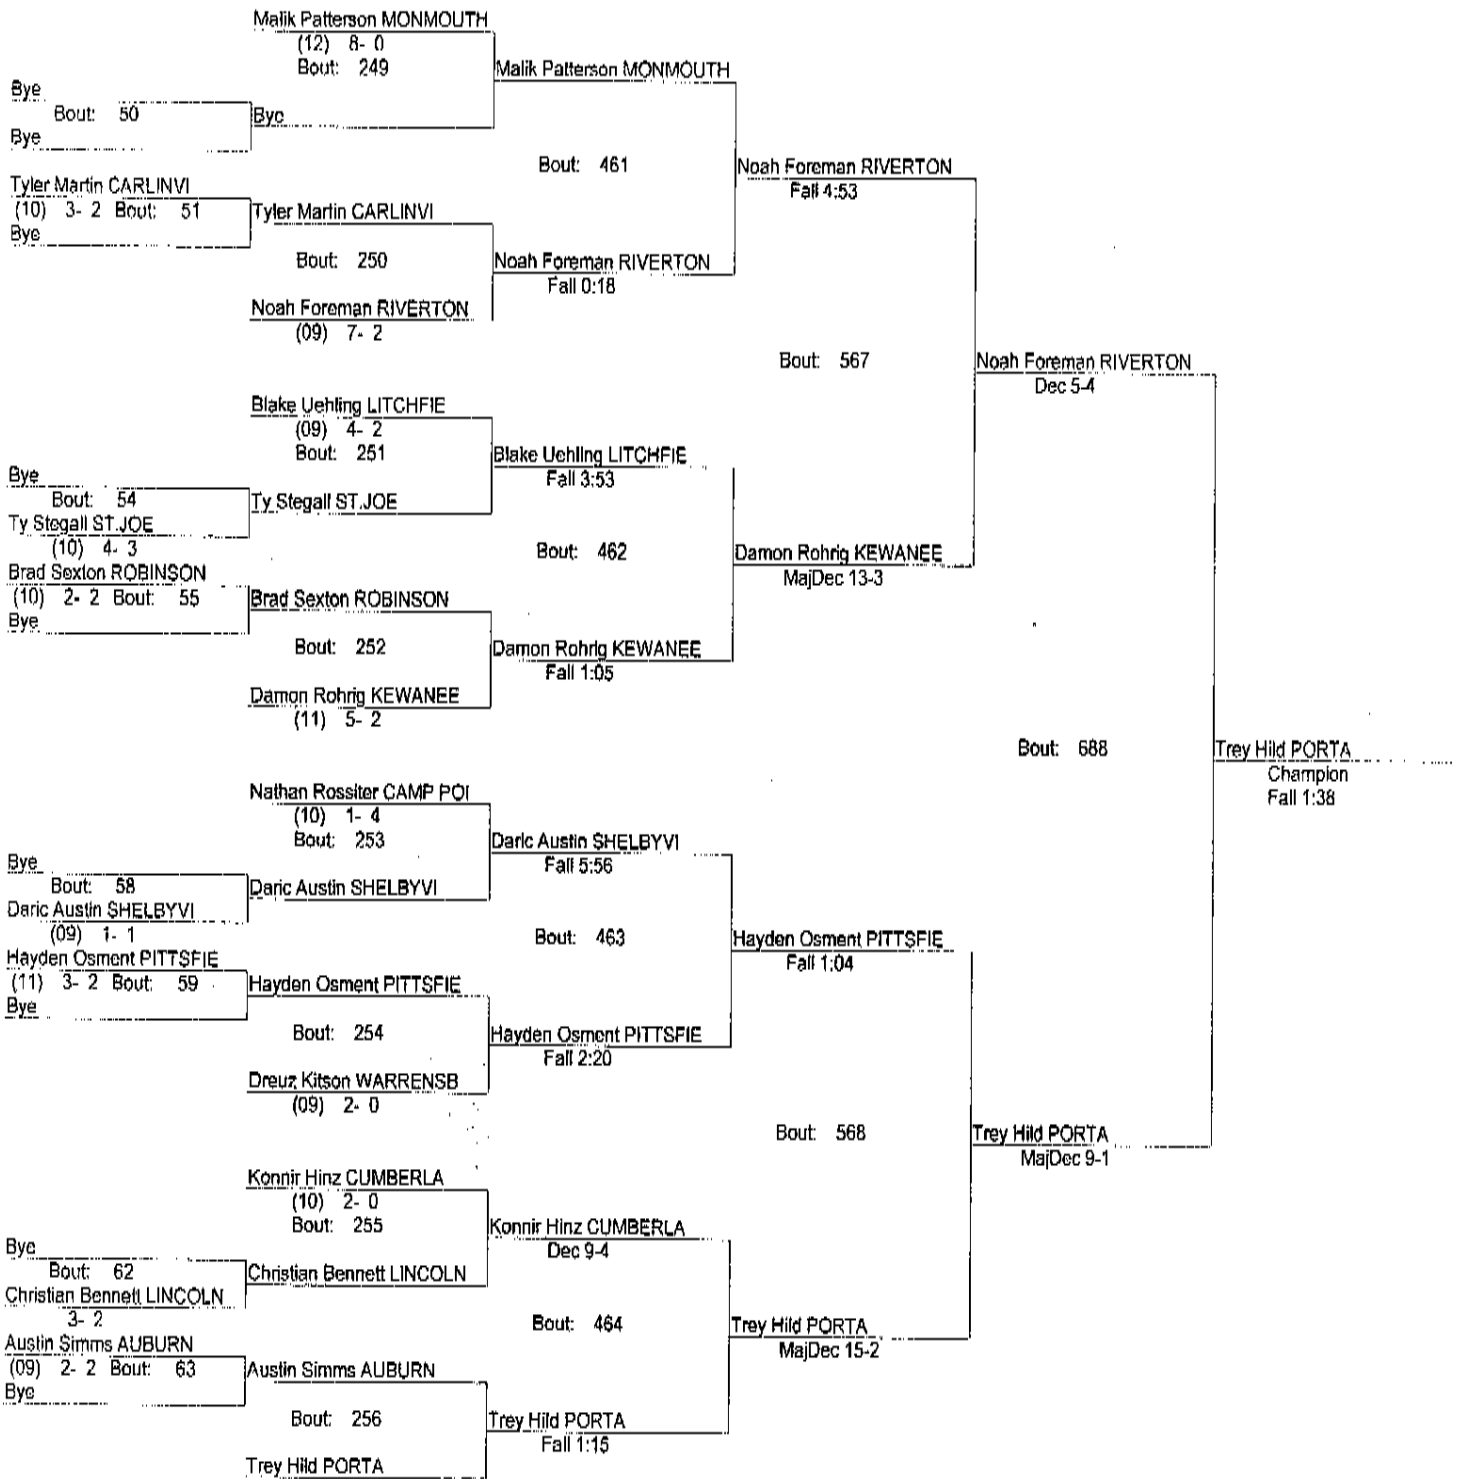

REX AVERY PORTA INVITATIONAL

12/13/14

126