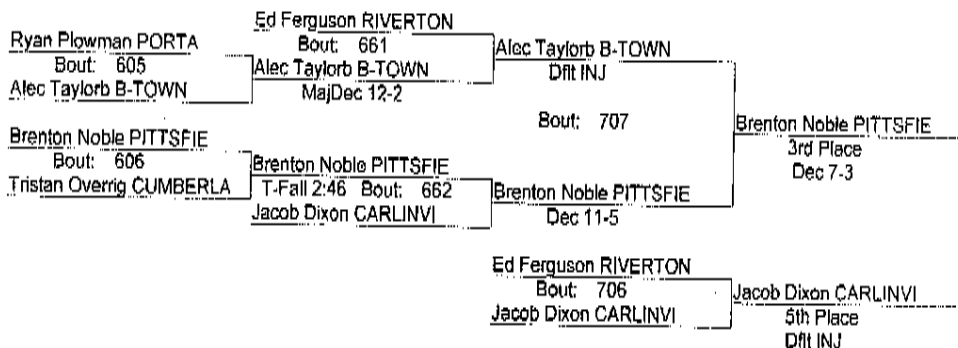

REX AVERY PORTA INVITATIONAL

12/13/14

160

(12) 8- 1

- Place Winners -

1st Griffin Meeker ST.JOE (10) 10- 0
2nd Jesse Kessler AUBURN (12) 11- 2
3rd Brenton Noble PITTSFIE (11) 7- 3
4th Alec Taylor B-TOWN 11- 6

- Place Winners -

5th Jacob Dixon CARLINVI (10) 8- 2
6th Ed Ferguson RIVERTON 2- 4
7th Jared Reese DEE-MACK (10) 3- 3
8th Cree McConnell SHELBYVI (09) 8- 2