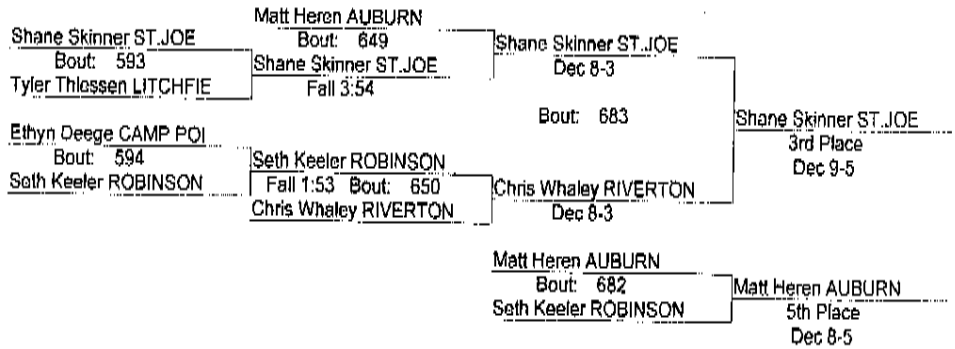

REX AVERY PORTA INVITATIONAL

12/13/14

120

REX AVERY PORTA INVITATIONAL

12/13/14

120

(11) 8- 1

- Place Winners -
 1st Jake Lux B-TOWN 12- 3
 2nd Chuck Jacobson MONMOUTH (12) 10- 1
 3rd Shane Skinner ST.JOE (11) 8- 4
 4th Chris Whaley RIVERTON (09) 11- 3