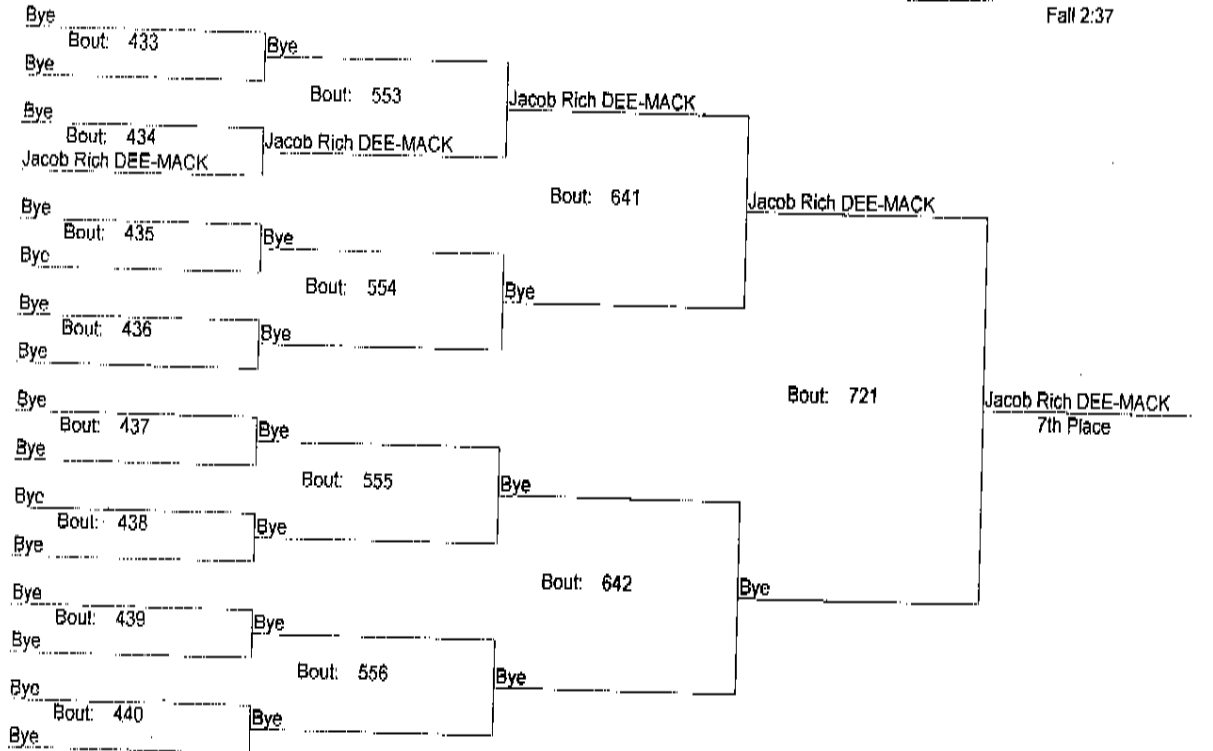

REX AVERY PORTA INVITATIONAL

12/13/14

220

REX AVERY PORTA INVITATIONAL

12/13/14

220

(11) 6-2

- Place Winners -