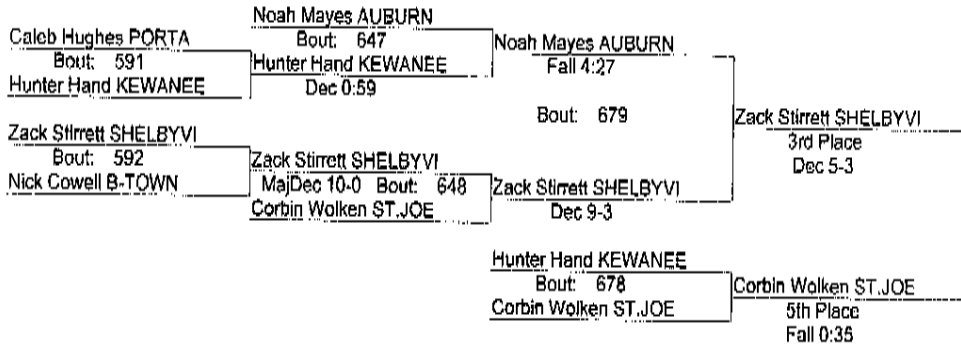

REX AVERY PORTA INVITATIONAL

12/13/14

113

REX AVERY PORTA INVITATIONAL

12/13/14

113

(09) 5-0

- Place Winners -
 1st Ryan Hopkins HAVANA
 2nd Joel Cook PITTSFIE
 3rd Zack Stirrett SHELBYVI
 4th Noah Mayes AUBURN