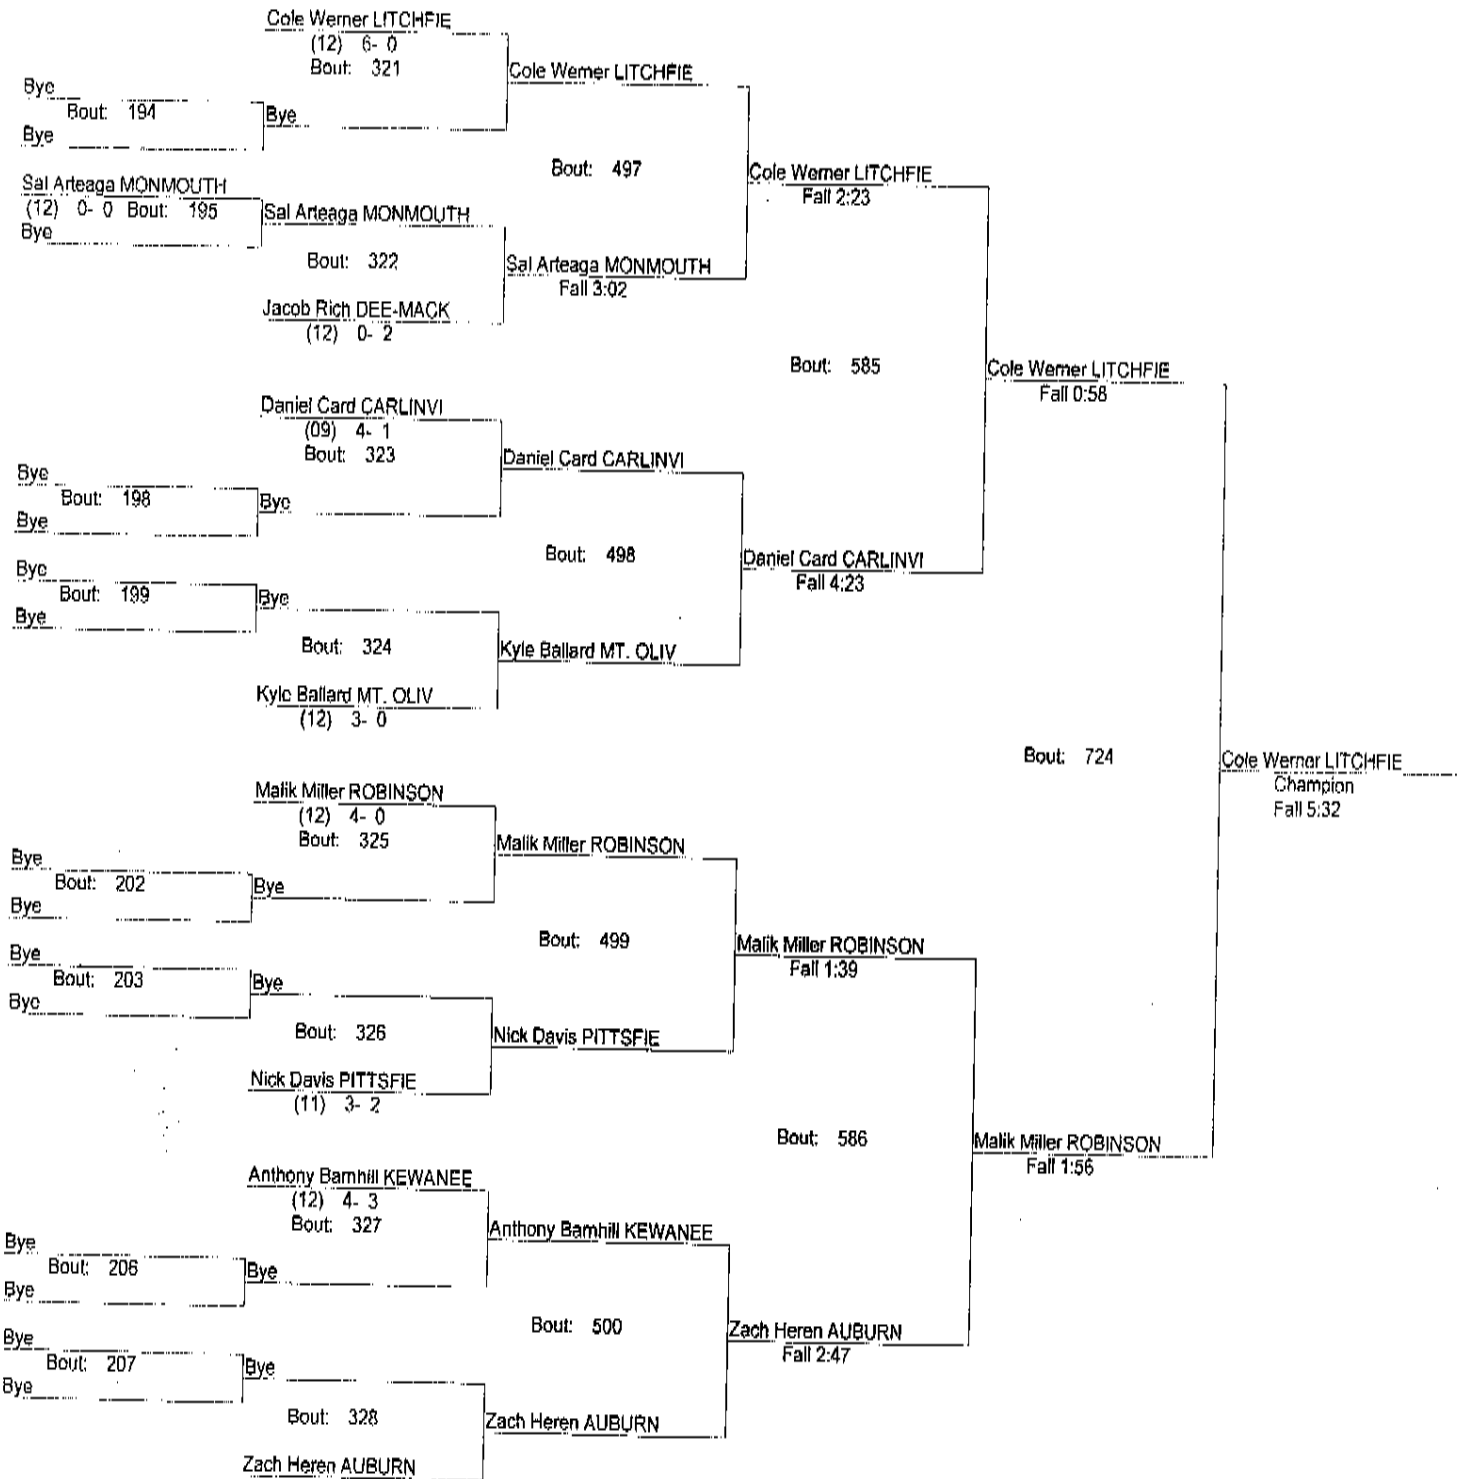

REX AVERY PORTA INVITATIONAL

12/13/14

220