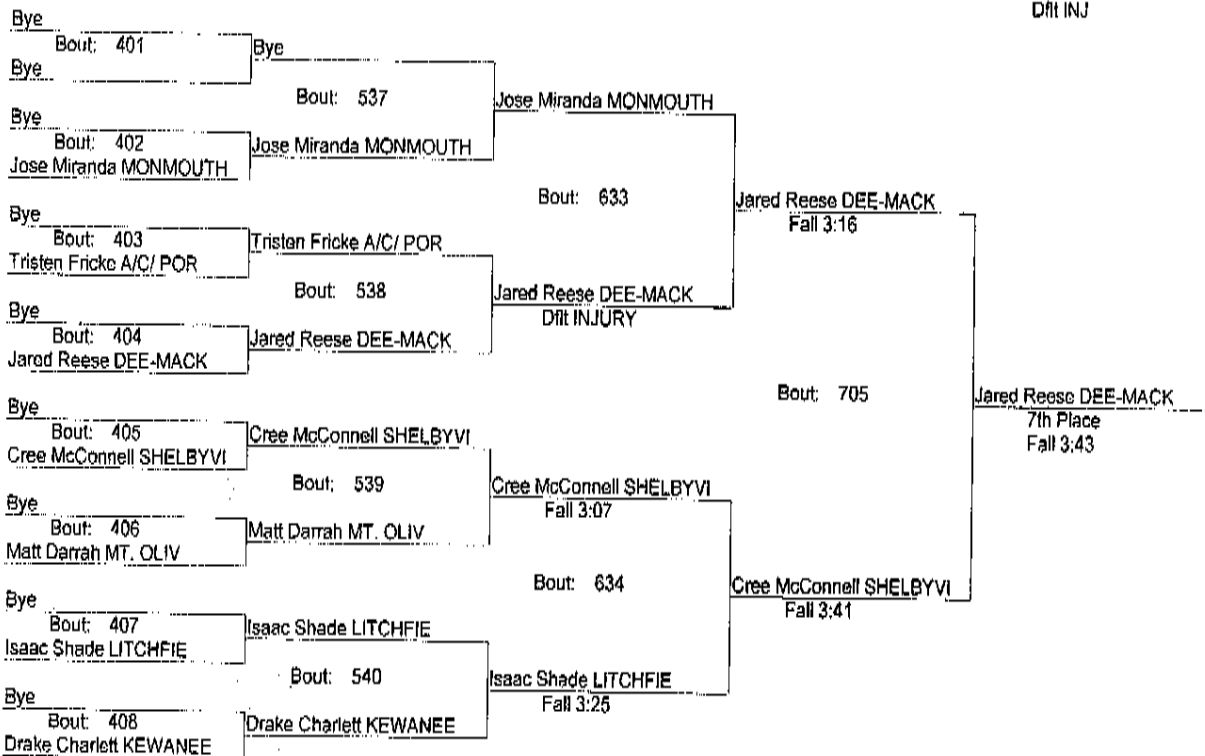

REX AVERY PORTA INVITATIONAL

12/13/14

160

(12) 8- 1

- Place Winners -

1st Griffin Meeker ST.JOE (10) 10- 0
2nd Jesse Kessler AUBURN (12) 11- 2
3rd Brenton Noble PITTSFIE (11) 7- 3
4th Alec Taylor B-TOWN 11- 6

- Place Winners -

5th Jacob Dixon CARLINVI (10) 8- 2
6th Ed Ferguson RIVERTON 2- 4
7th Jared Reese DEE-MACK (10) 3- 3
8th Cree McConnell SHELBYVI (09) 8- 2