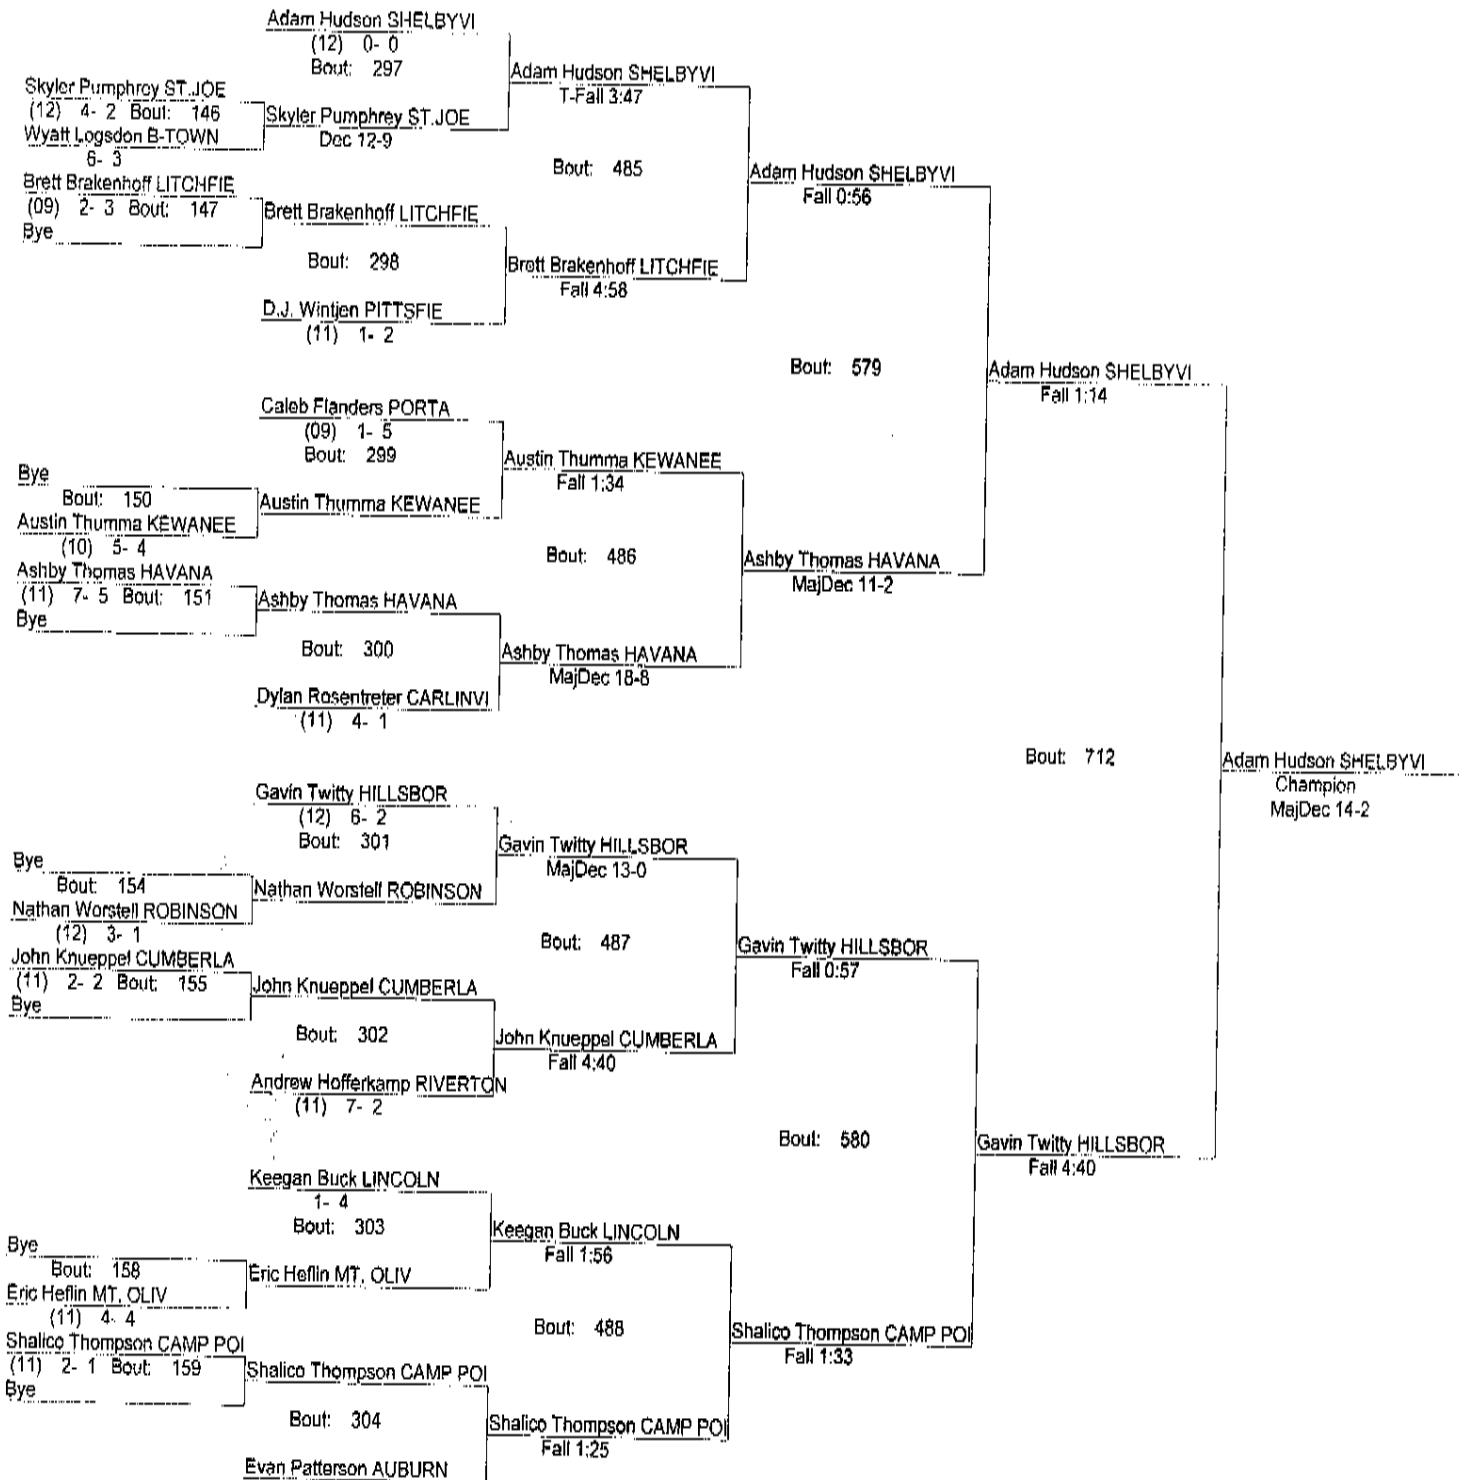

REX AVERY PORTA INVITATIONAL

12/13/14

170

REX AVERY PORTA INVITATIONAL

12/13/14

170

(11) 6-2

- Place Winners -