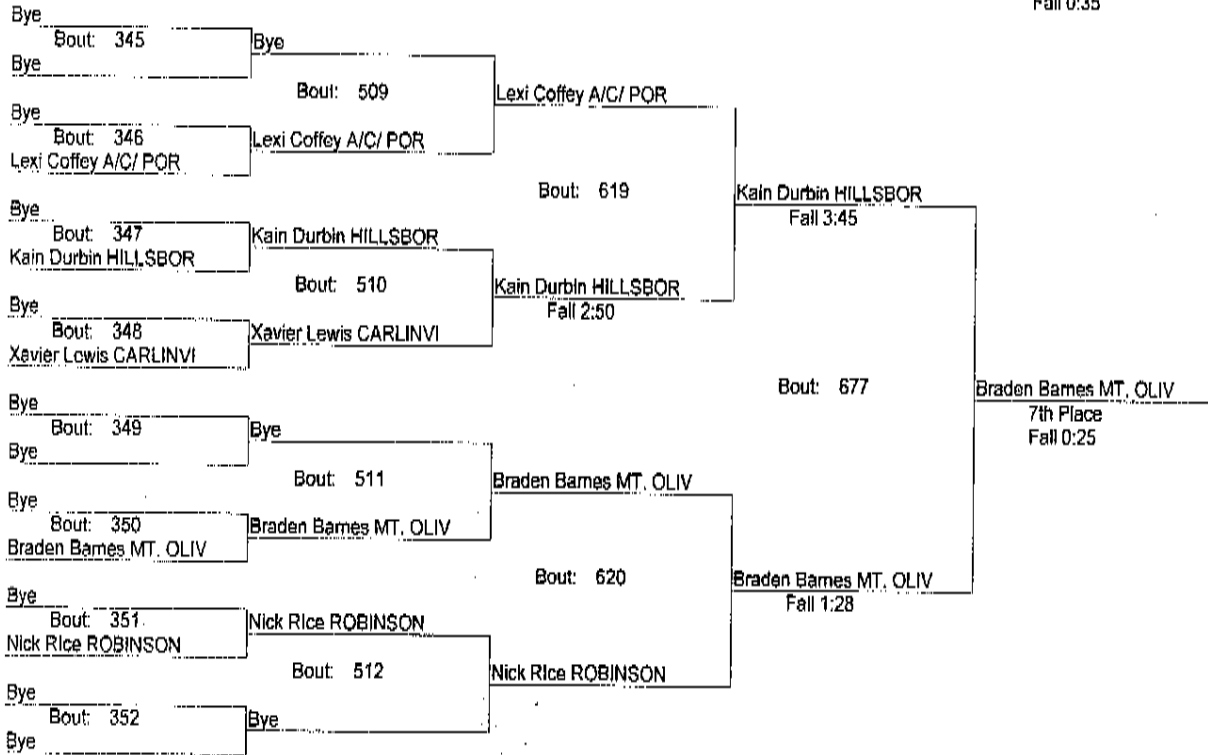

REX AVERY PORTA INVITATIONAL

12/13/14

113

REX AVERY PORTA INVITATIONAL

12/13/14

113

(09) 5-0

- Place Winners -
 1st Ryan Hopkins HAVANA
 2nd Joel Cook PITTSFIE
 3rd Zack Stirrett SHELBYVI
 4th Noah Mayes AUBURN