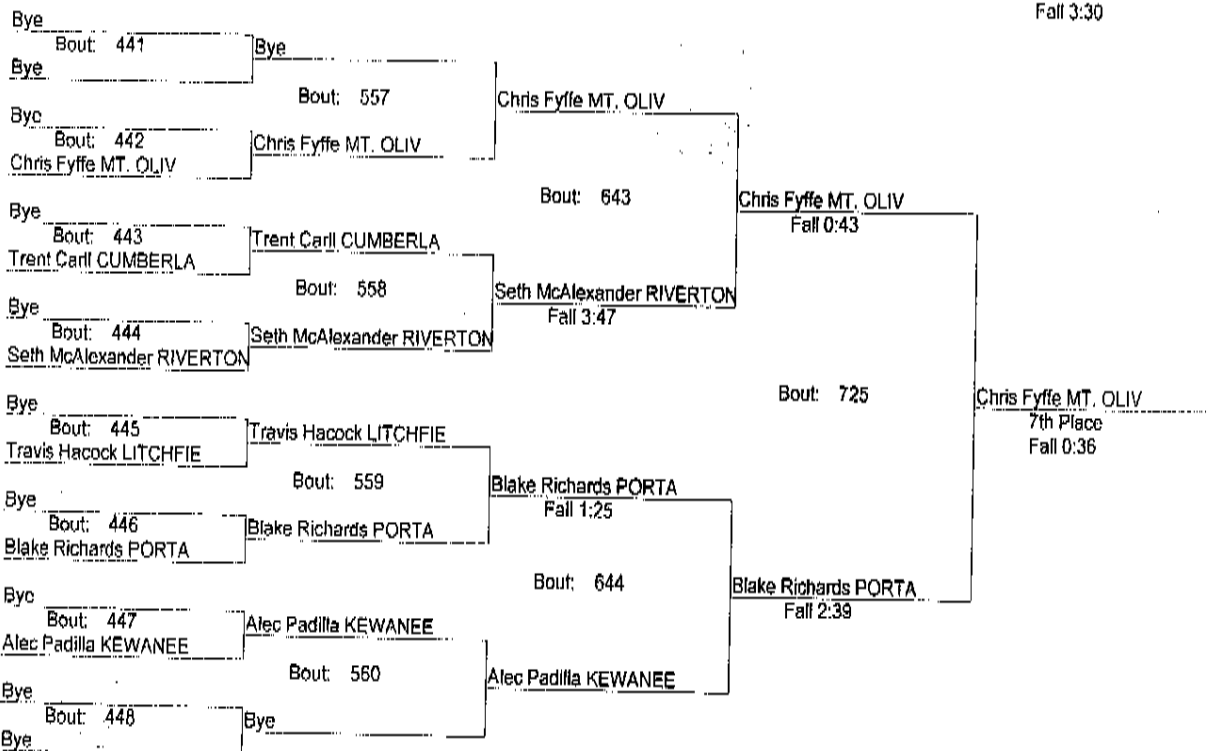

REX AVERY PORTA INVITATIONAL

12/13/14

285

REX AVERY PORTA INVITATIONAL

12/13/14

285

(11) 2-0

- Place Winners -