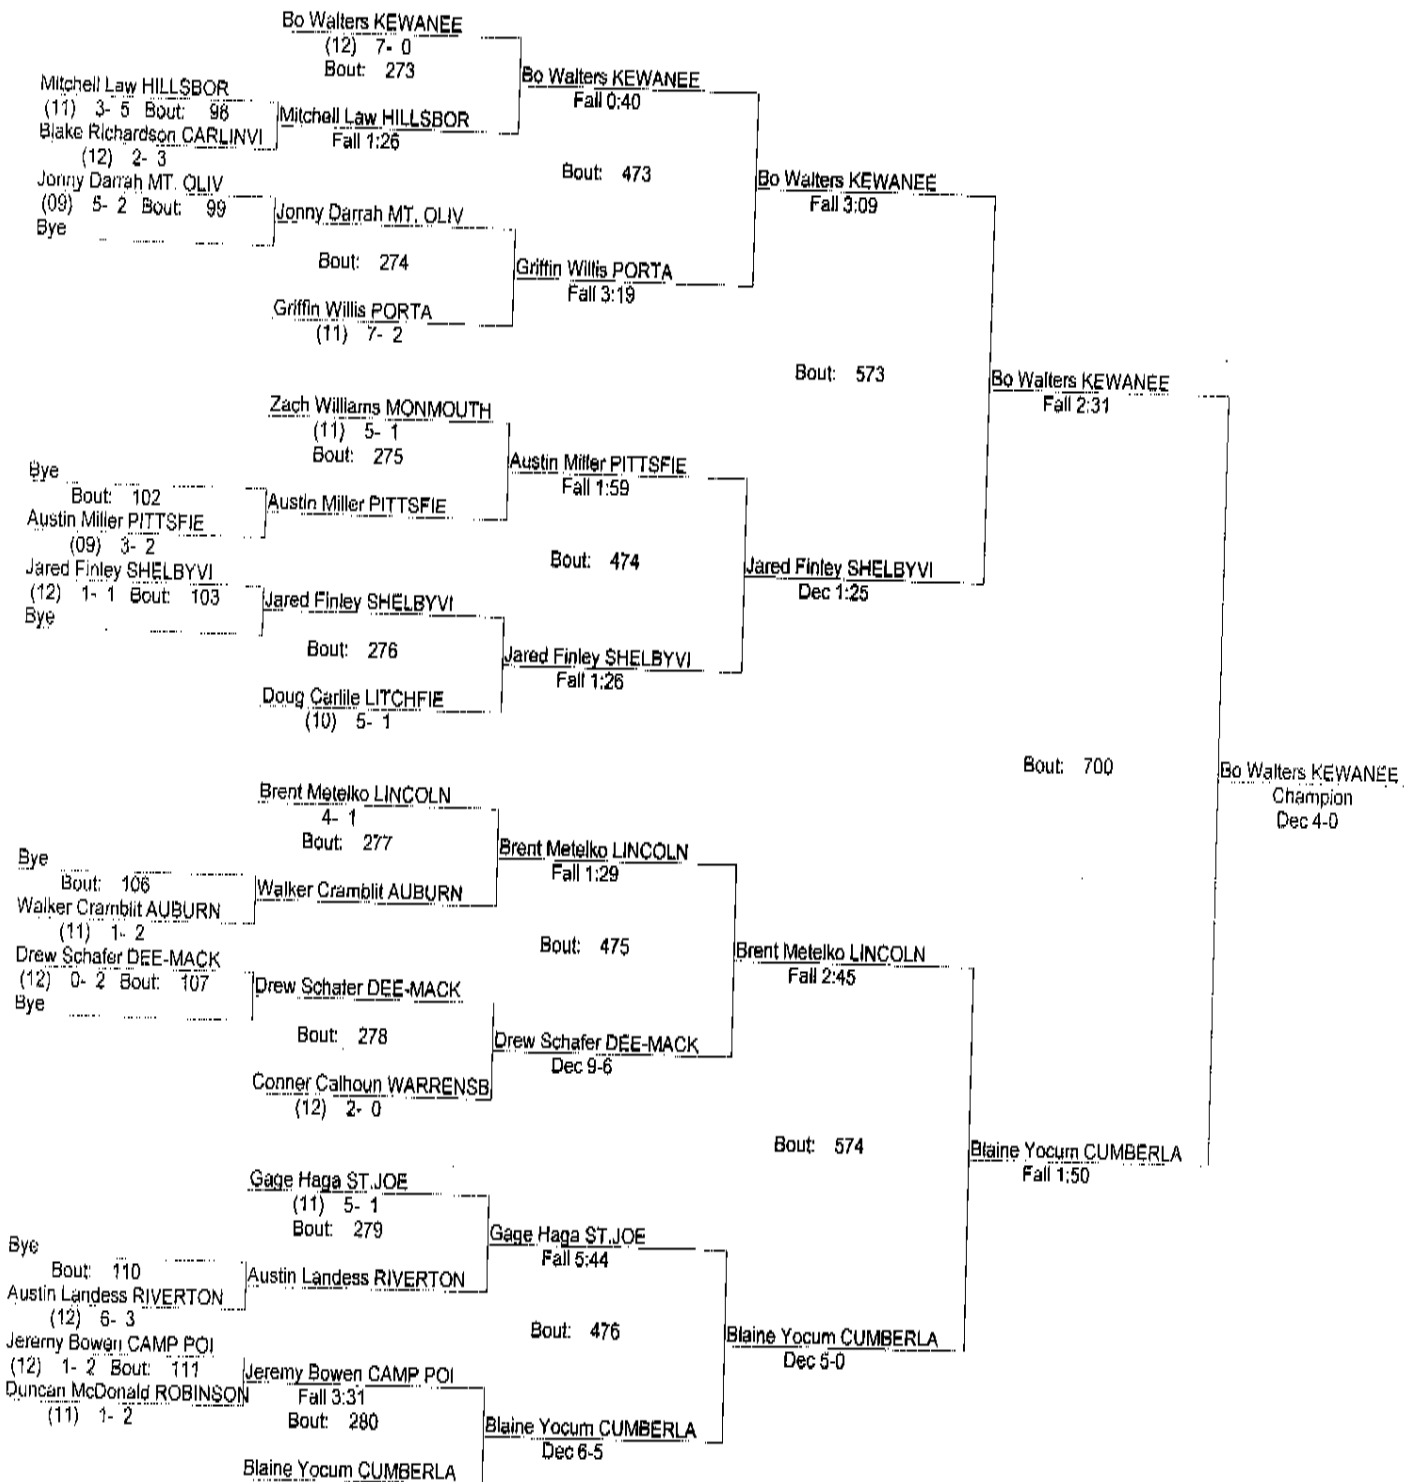

REX AVERY PORTA INVITATIONAL

12/13/14

145