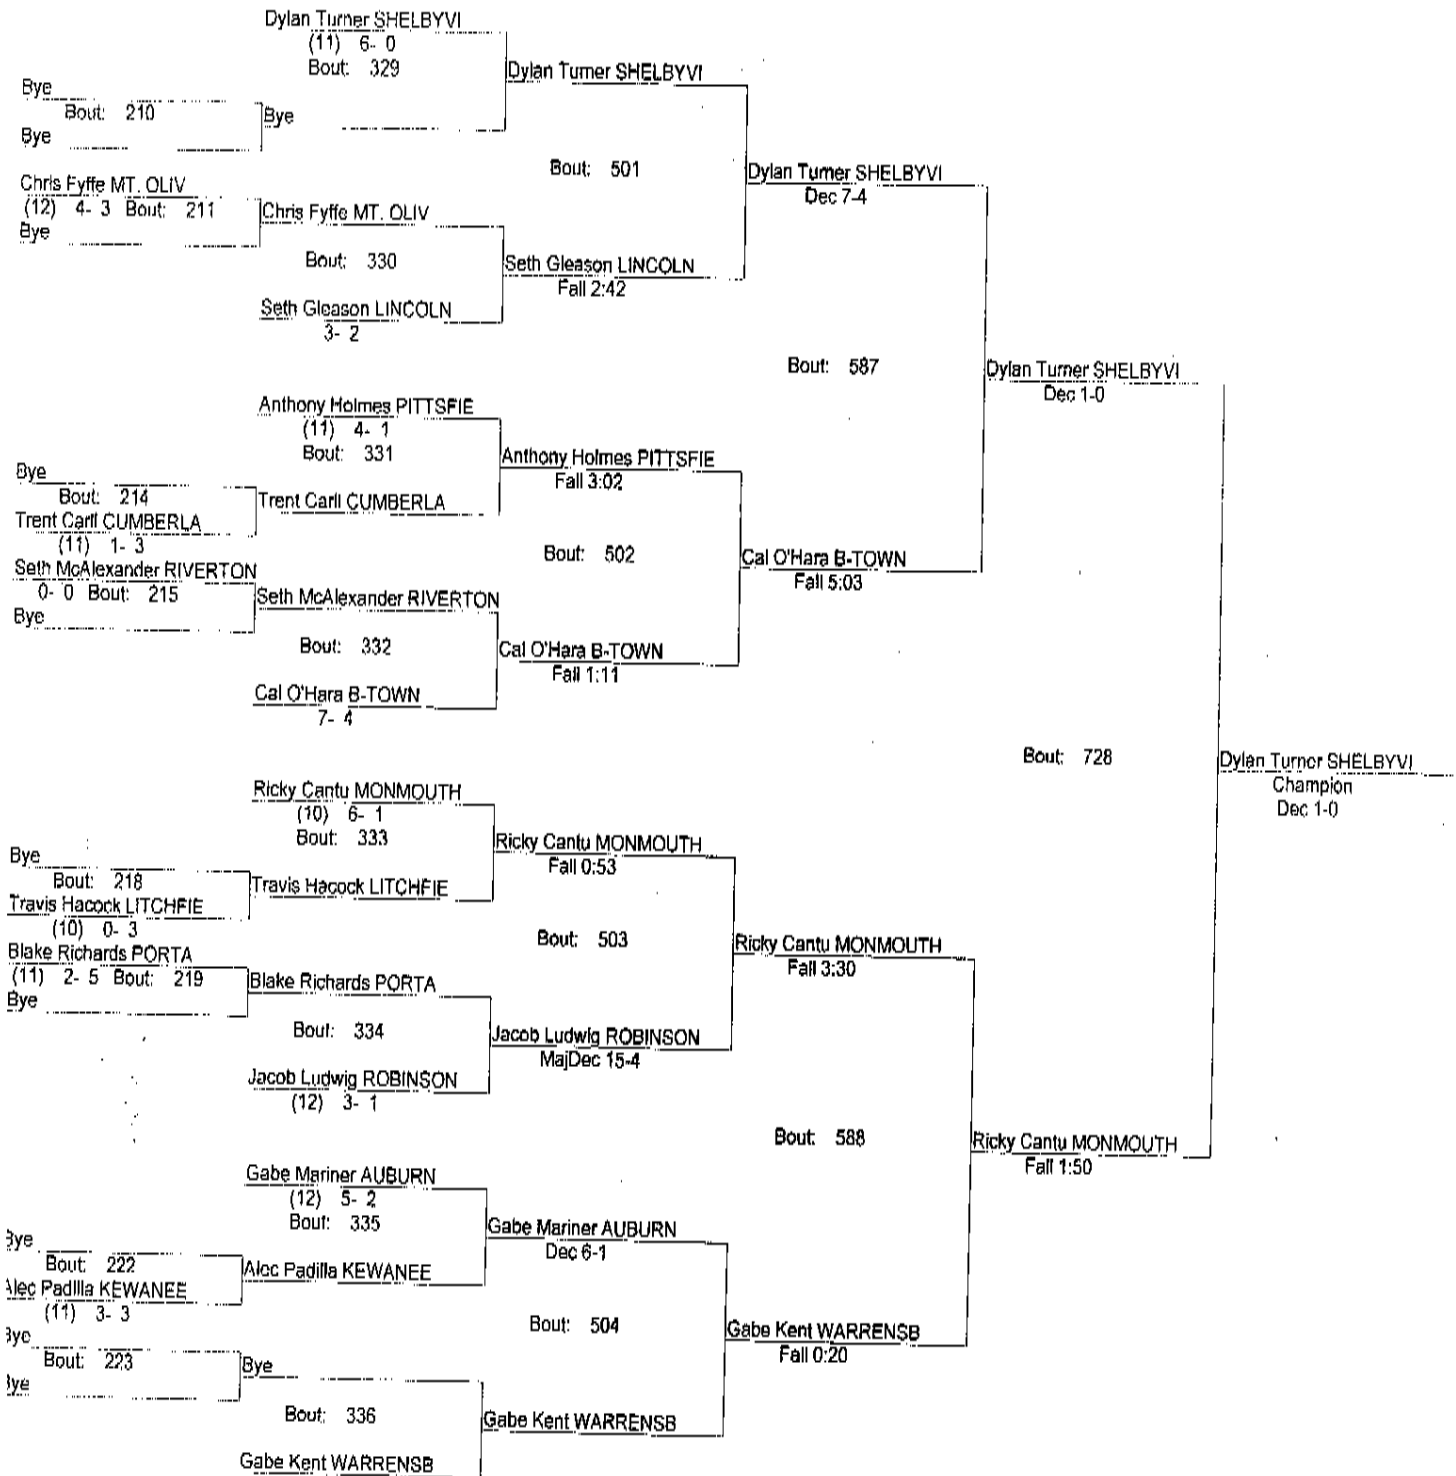

REX AVERY PORTA INVITATIONAL

12/13/14

285