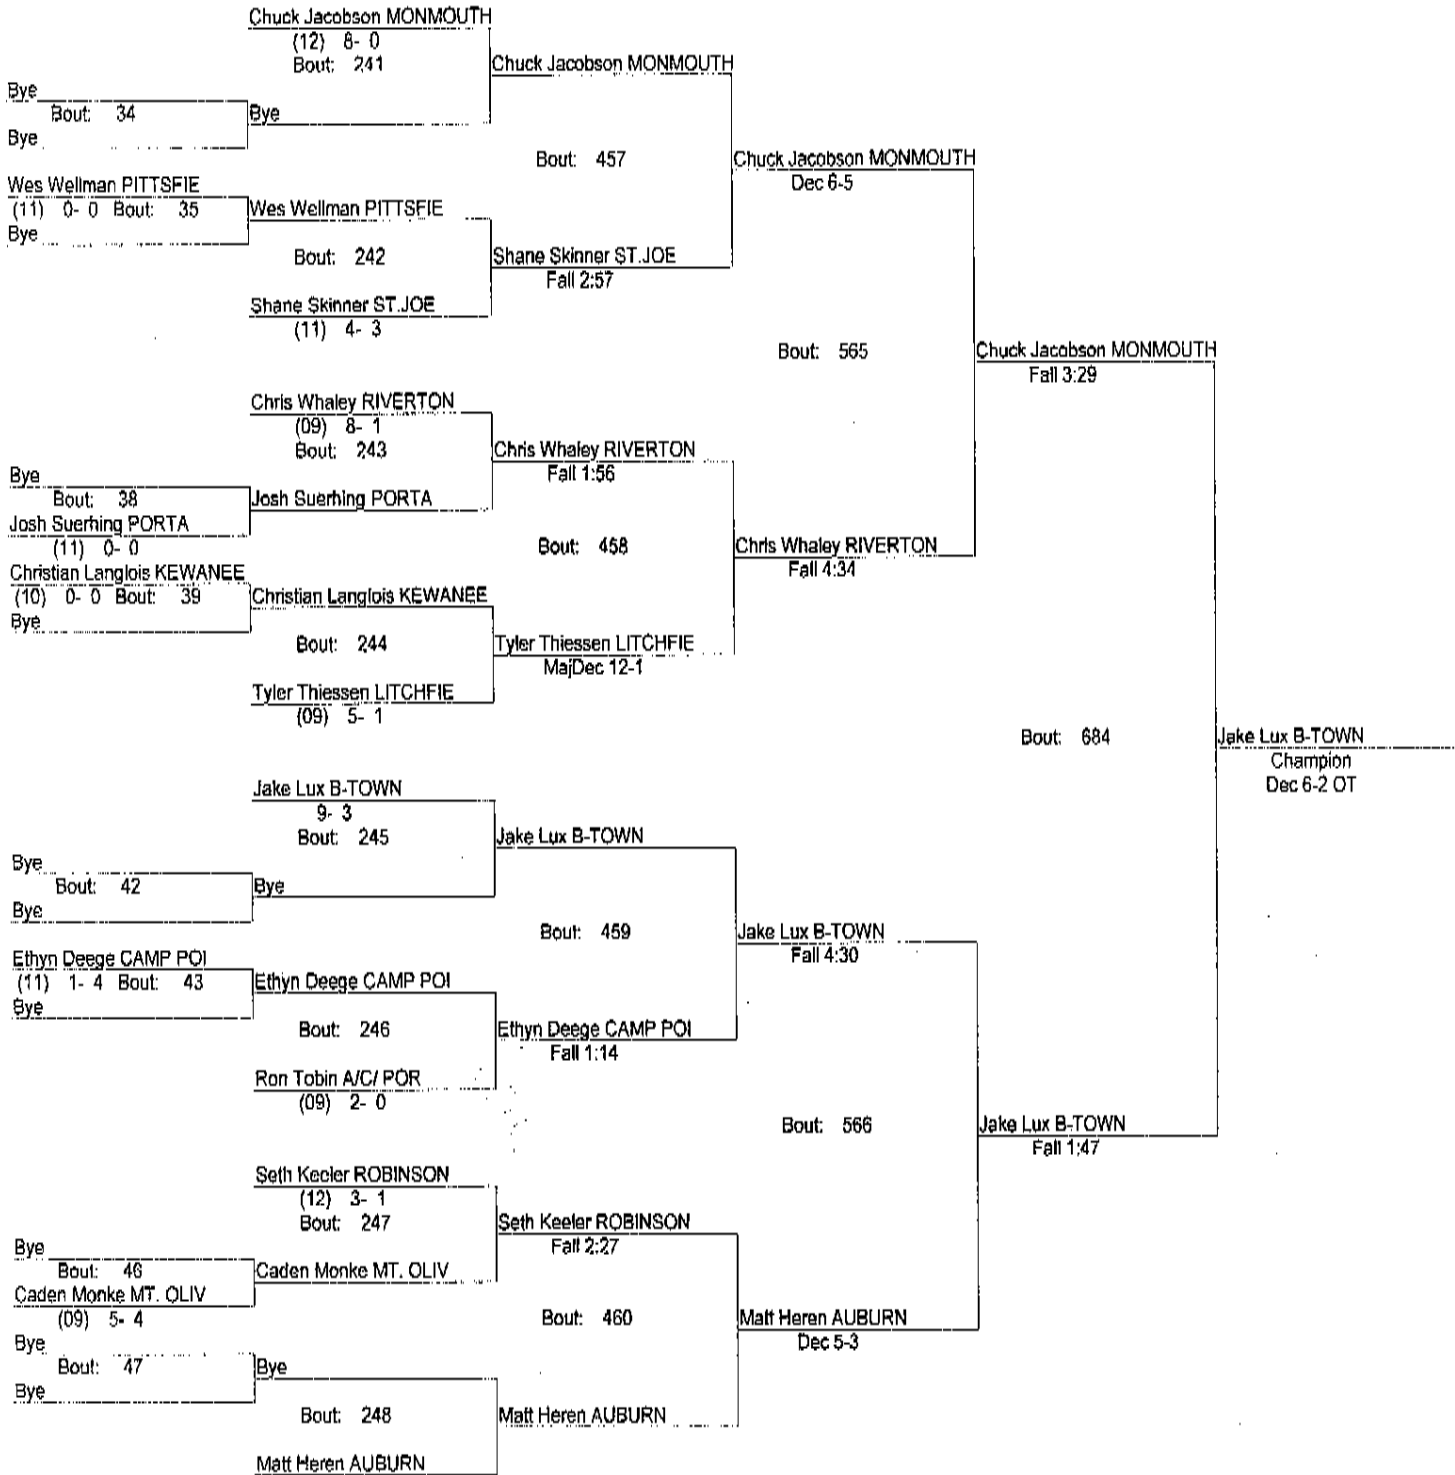

REX AVERY PORTA INVITATIONAL

12/13/14

120