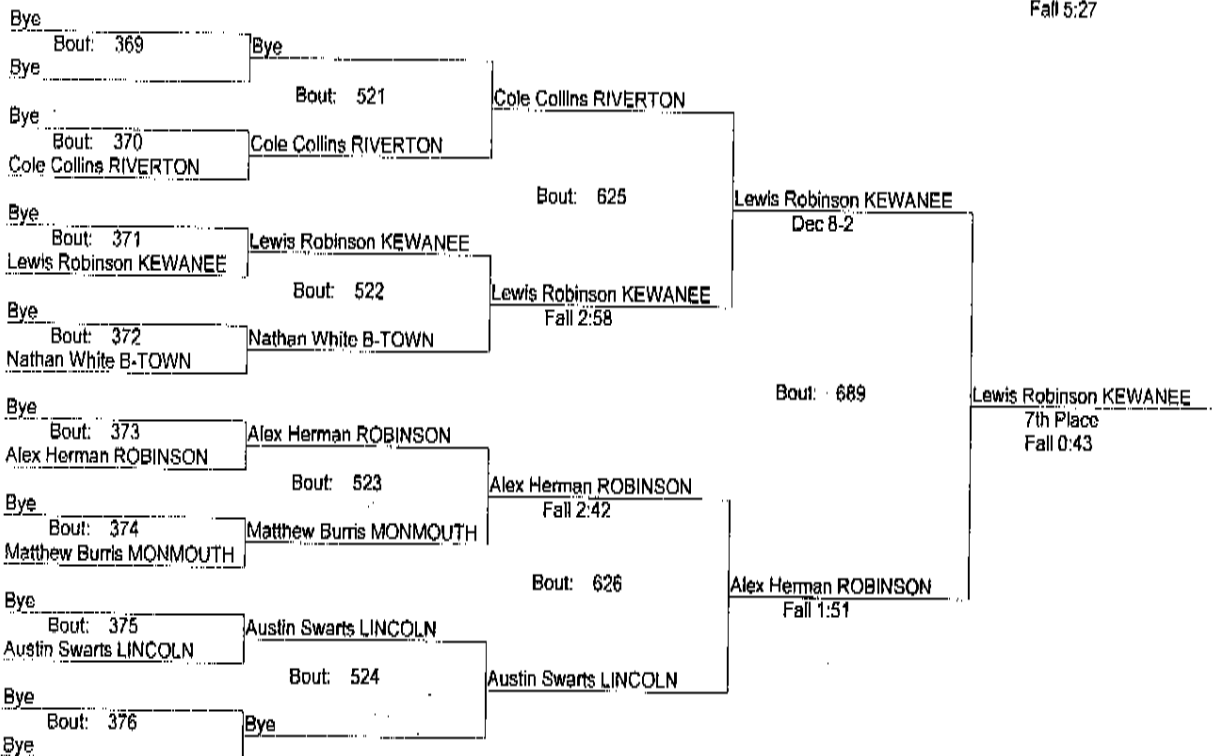

REX AVERY PORTA INVITATIONAL

12/13/14

132

(09) 6-0

- Place Winners -

1st Maxx Fritz MT. OLIV (09) 12- 1
2nd Austin Lopez AUBURN (10) 4- 1
3rd Clayton Peterson SHELBYVI (09) 9- 1
4th Dyllan Bonk CAMP POI (11) 6- 2

- Place Winners -

5th Dylan Vaughn PORTA (12) 8- 4
6th Josh Brandenburg CUMBERLA (12) 5- 4
7th Lewis Robinson KEWANEE (09) 6- 5
8th Alex Herman ROBINSON (09) 3- 4