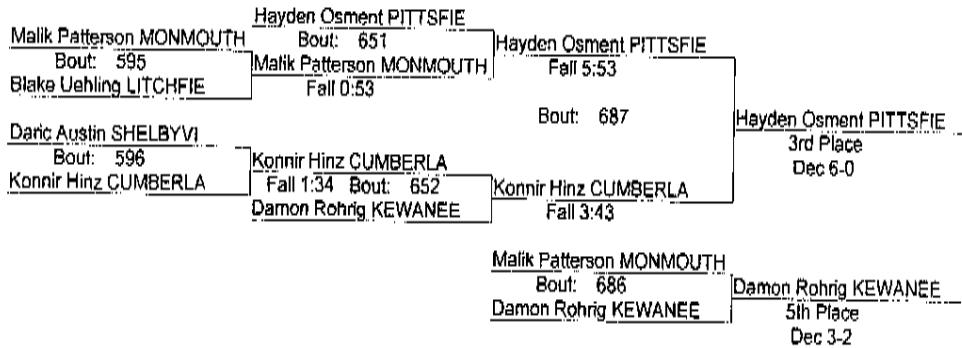

126

REX AVERY PORTA INVITATIONAL

12/13/14

126

(09) 9- 0

- Place Winners -

1st Trey Hill PORTA (09) 13- 0
 2nd Noah Foreman RIVERTON (09) 10- 3
 3rd Hayden Osment PITTSFIE (11) 7- 3
 4th Konnir Hinz CUMBERLA (10) 5- 2