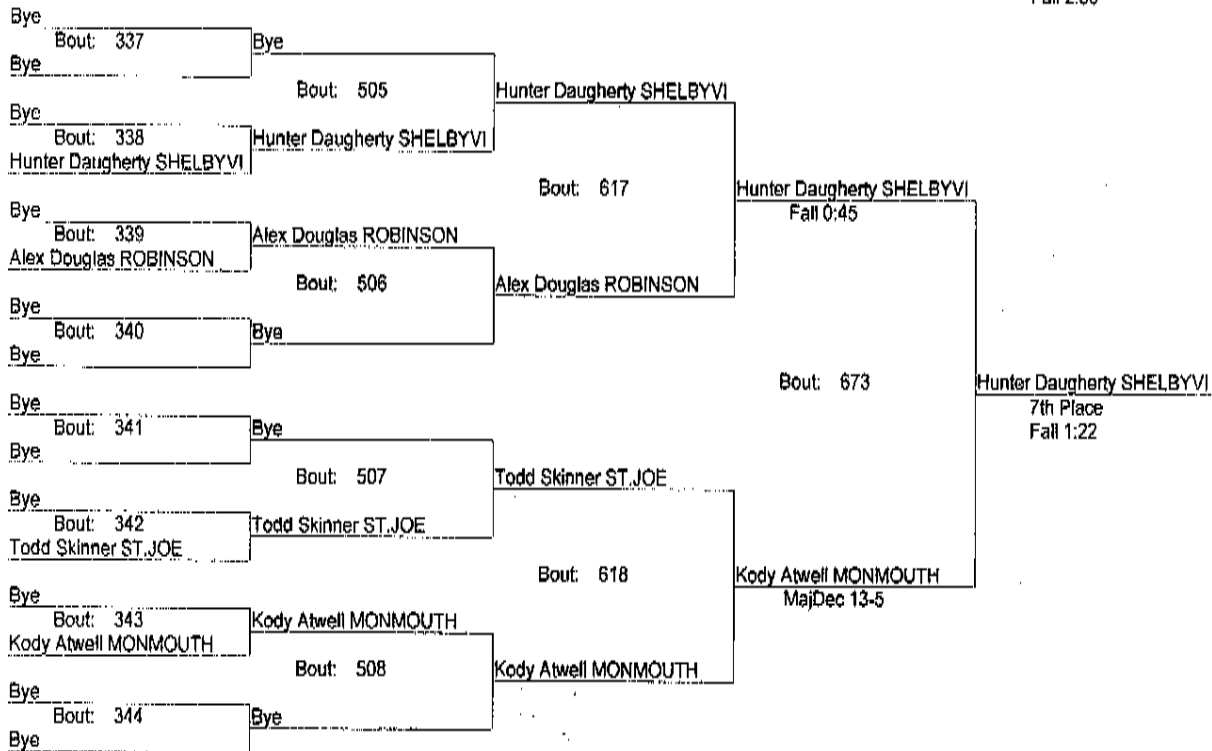

* Team has non-scoring wrestler

REX AVERY PORTA INVITATIONAL

12/13/14

106

REX AVERY PORTA INVITATIONAL

12/13/14

106

(10) 2- 0