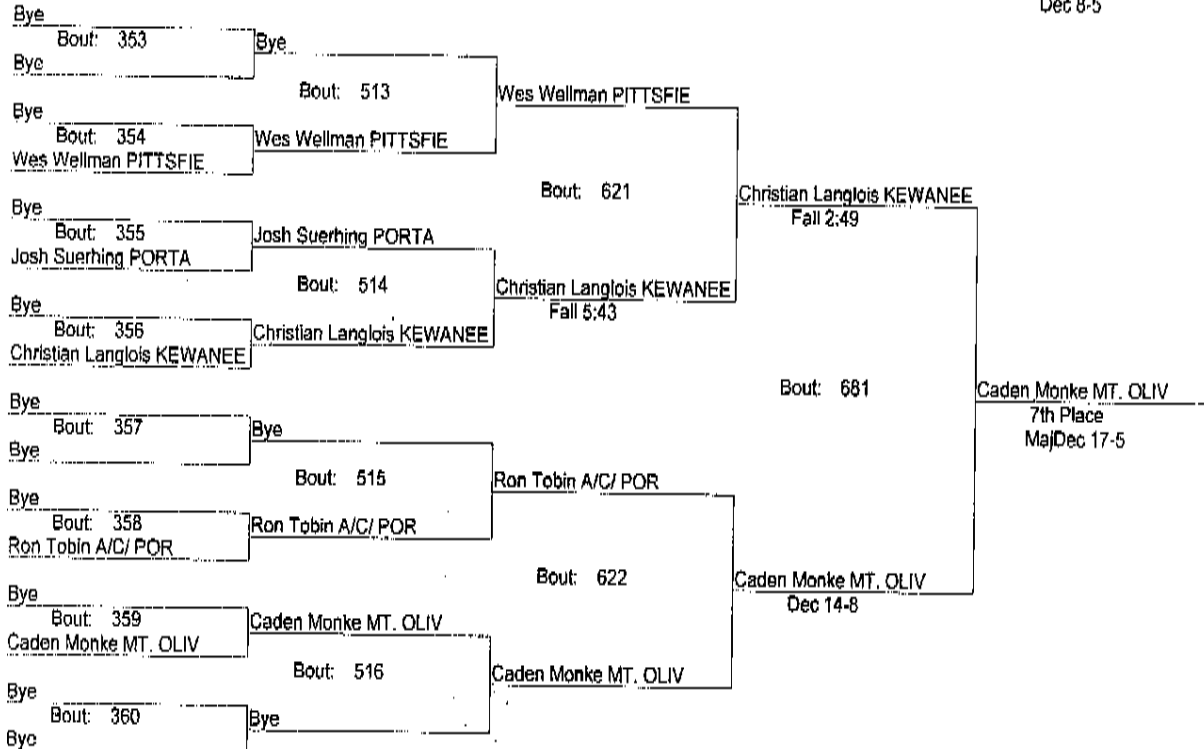

REX AVERY PORTA INVITATIONAL

12/13/14

120

REX AVERY PORTA INVITATIONAL

12/13/14

120

(11) 8- 1

- Place Winners -
 1st Jake Lux B-TOWN 12- 3
 2nd Chuck Jacobson MONMOUTH (12) 10- 1
 3rd Shane Skinner ST.JOE (11) 8- 4
 4th Chris Whaley RIVERTON (09) 11- 3