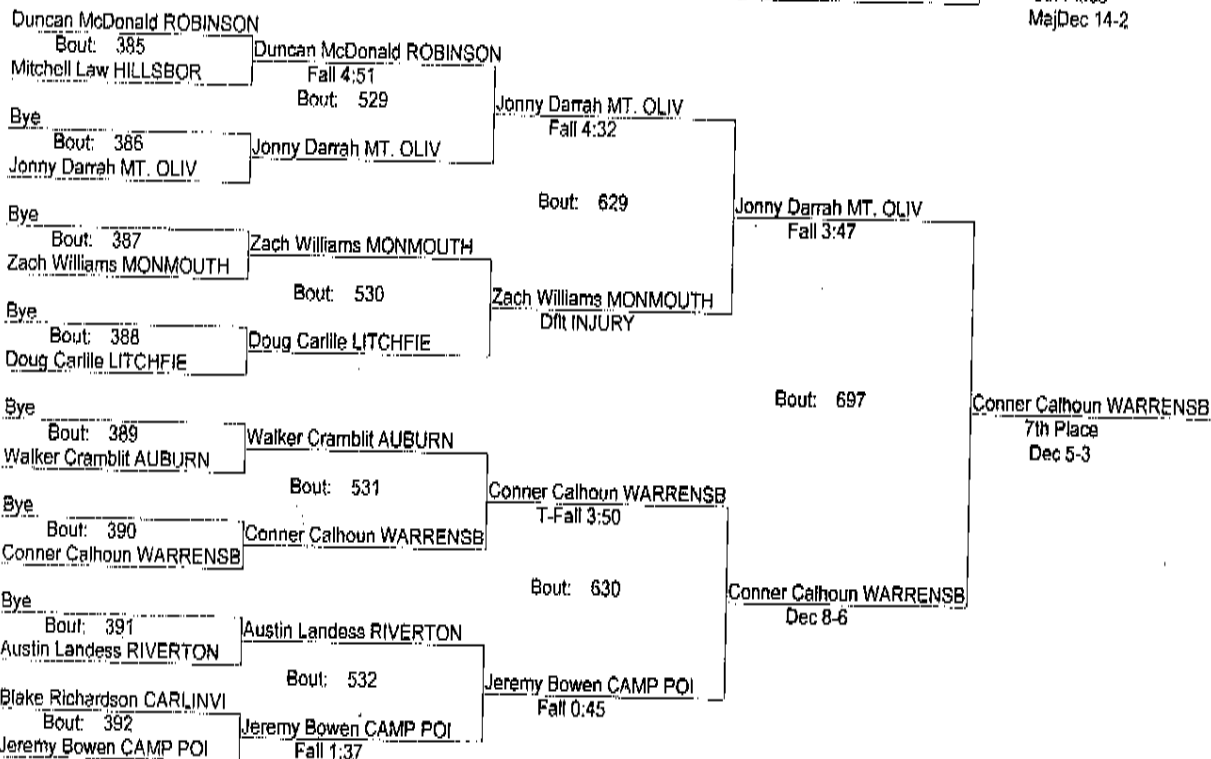

REX AVERY PORTA INVITATIONAL

12/13/14

145

REX AVERY PORTA INVITATIONAL

12/13/14

145

(12) 2-0

- Place Winners -