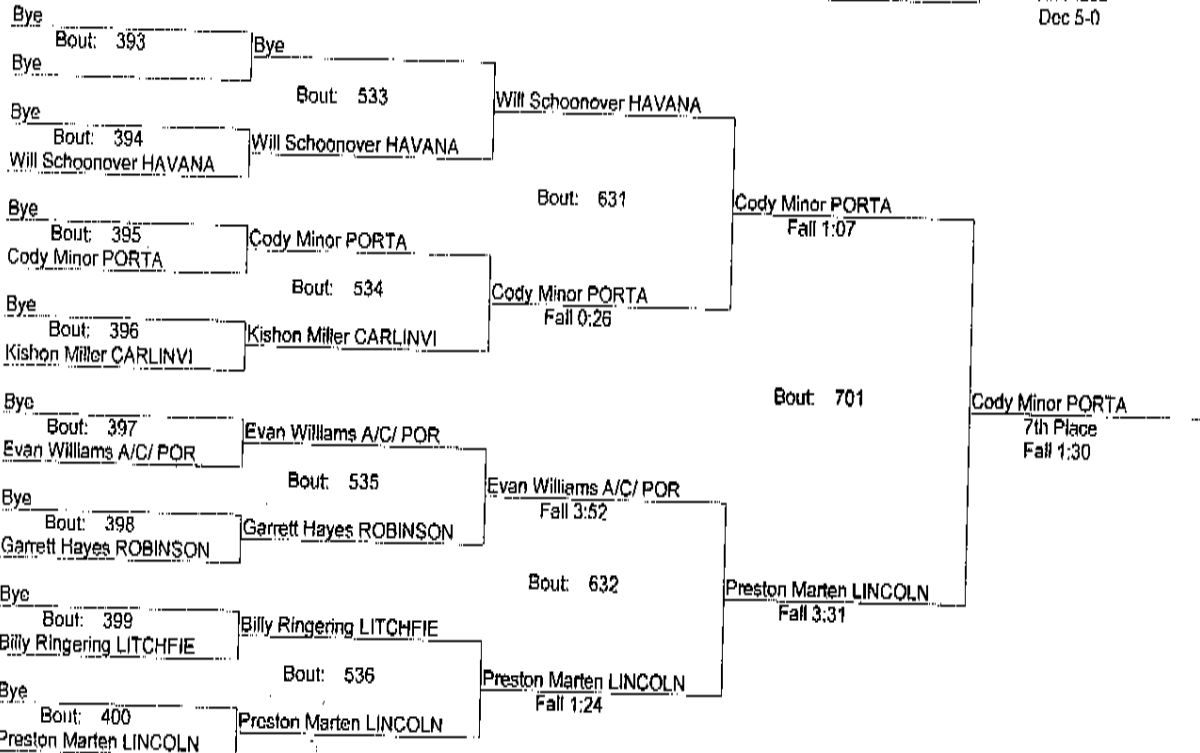

REX AVERY PORTA INVITATIONAL

12/13/14

152

REX AVERY PORTA INVITATIONAL

12/13/14

152

(12) 2- 0

- Place Winners -
1st Brock Bamhill AUBURN (12) 6- 0
2nd Wyatt Fox SHELBYVI (12) 8- 1
3rd Shon Calvert MT. OLIV (12) 12- 2
4th Jonathan Valdivia MONMOUTH(11) 10- 2