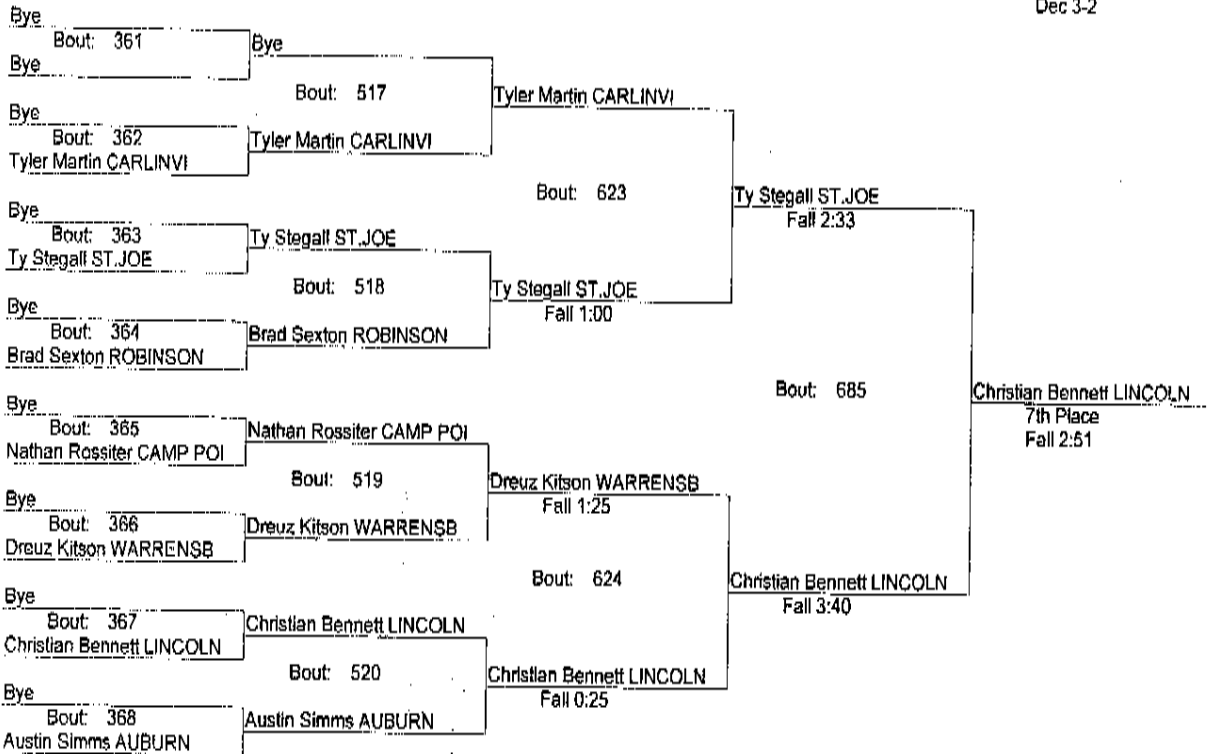

126

REX AVERY PORTA INVITATIONAL

12/13/14

126

(09) 9- 0

- Place Winners -

1st Trey Hill PORTA (09) 13- 0
 2nd Noah Foreman RIVERTON (09) 10- 3
 3rd Hayden Osment PITTSFIE (11) 7- 3
 4th Konnir Hinz CUMBERLA (10) 5- 2