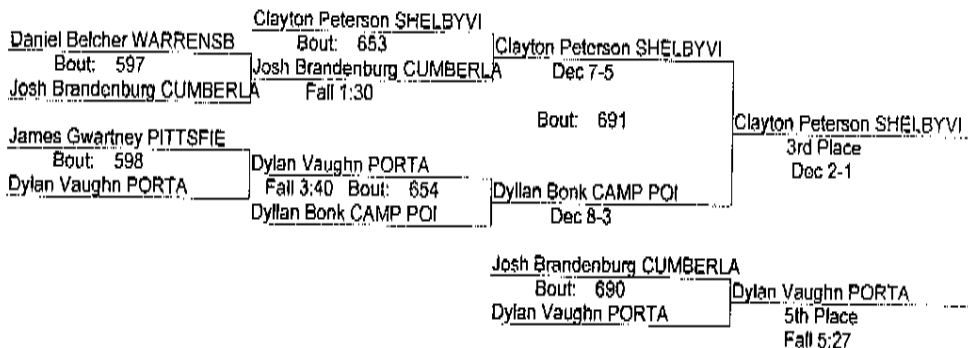

REX AVERY PORTA INVITATIONAL

12/13/14

132

(09) 6-0

- Place Winners -

1st Maxx Fritz MT. OLIV (09) 12- 1
2nd Austin Lopez AUBURN (10) 4- 1
3rd Clayton Peterson SHELBYVI (09) 9- 1
4th Dyllan Bonk CAMP POI (11) 6- 2

- Place Winners -

5th Dylan Vaughn PORTA (12) 8- 4
6th Josh Brandenburg CUMBERLA (12) 5- 4
7th Lewis Robinson KEWANEE (09) 6- 5
8th Alex Herman ROBINSON (09) 3- 4