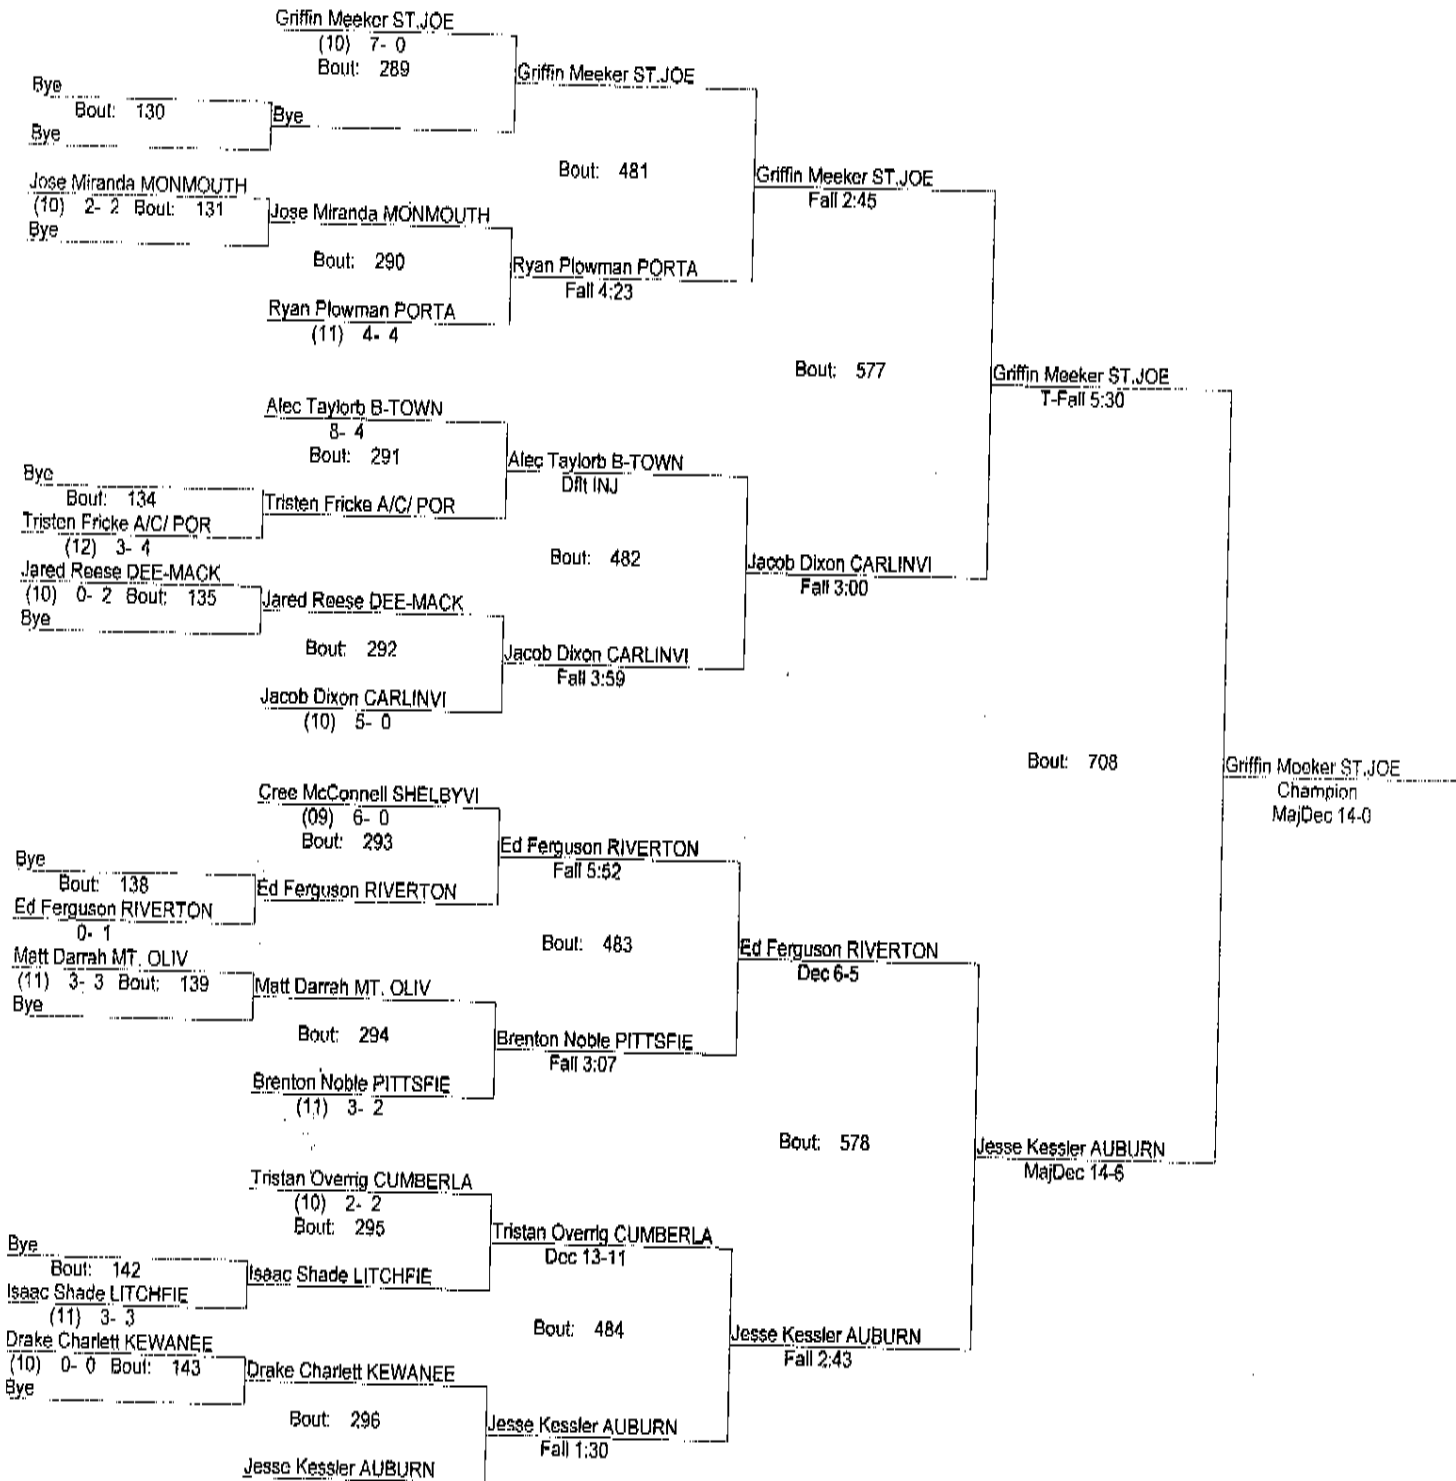

REX AVERY PORTA INVITATIONAL

12/13/14

160