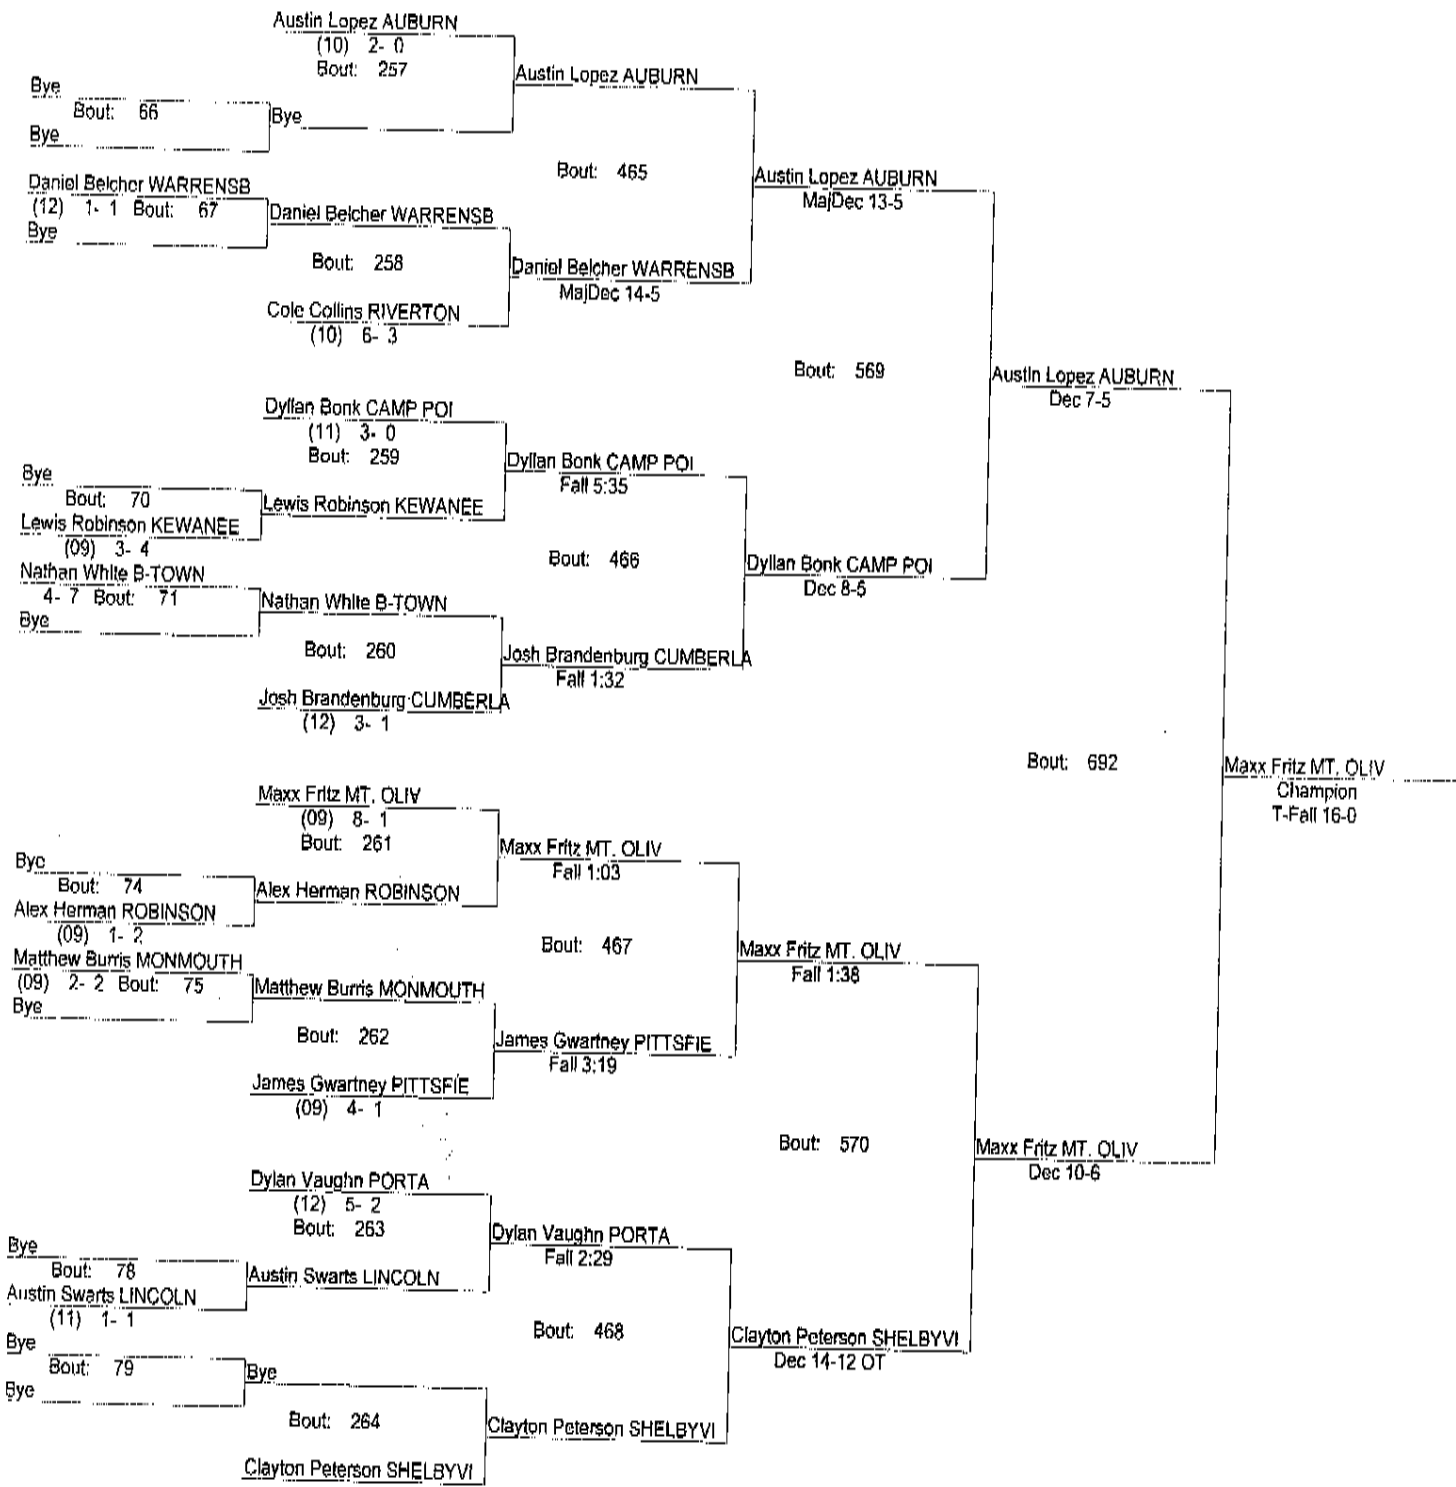

REX AVERY PORTA INVITATIONAL

12/13/14

132