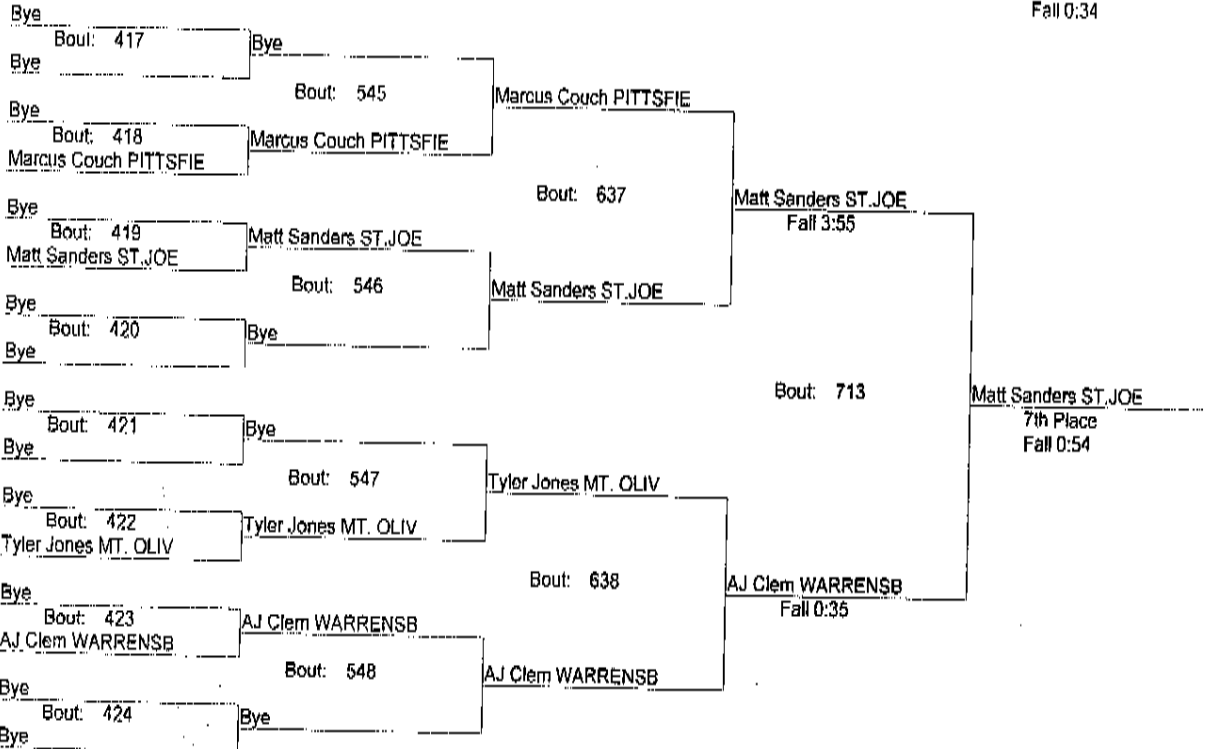

REX AVERY PORTA INVITATIONAL

12/13/14

182

REX AVERY PORTA INVITATIONAL

12/13/14

182

(12) 4- 0

- Place Winners -