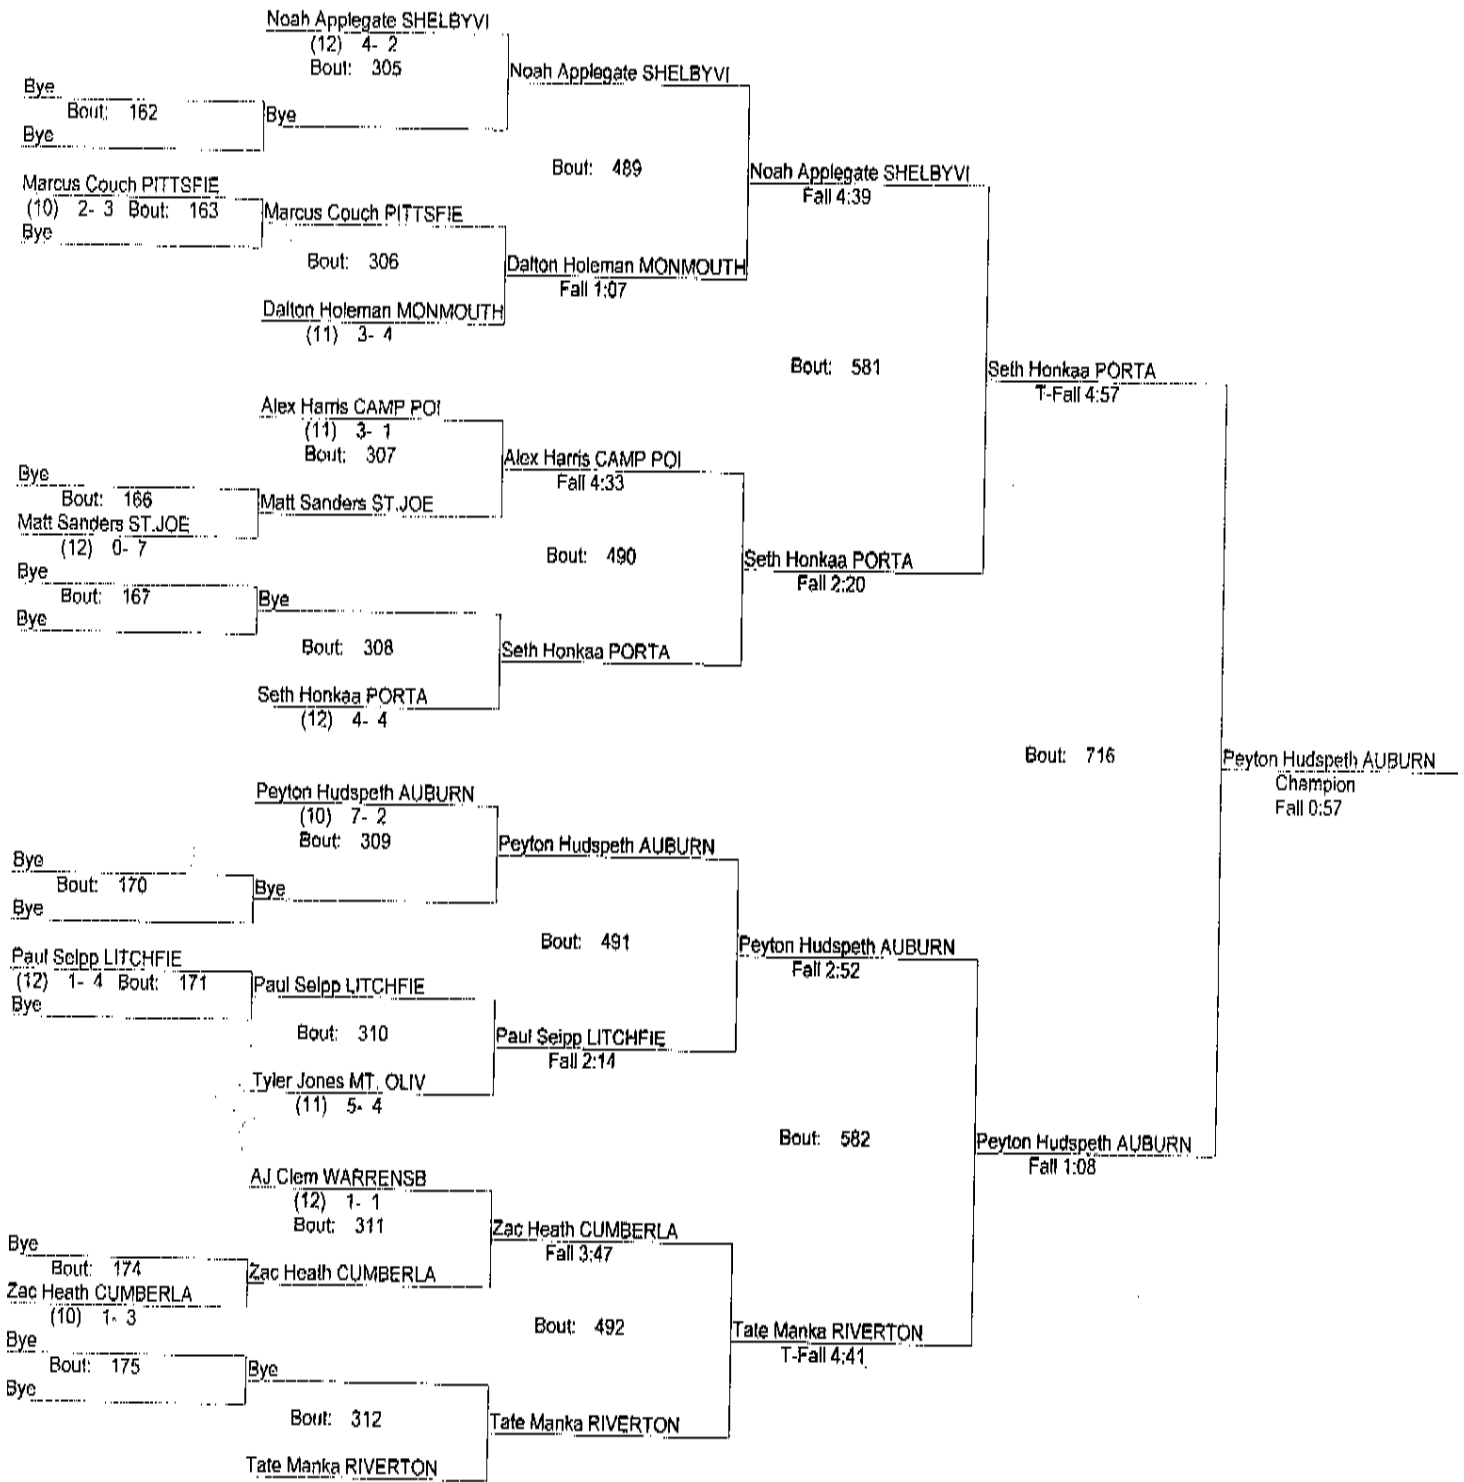

REX AVERY PORTA INVITATIONAL

12/13/14

182