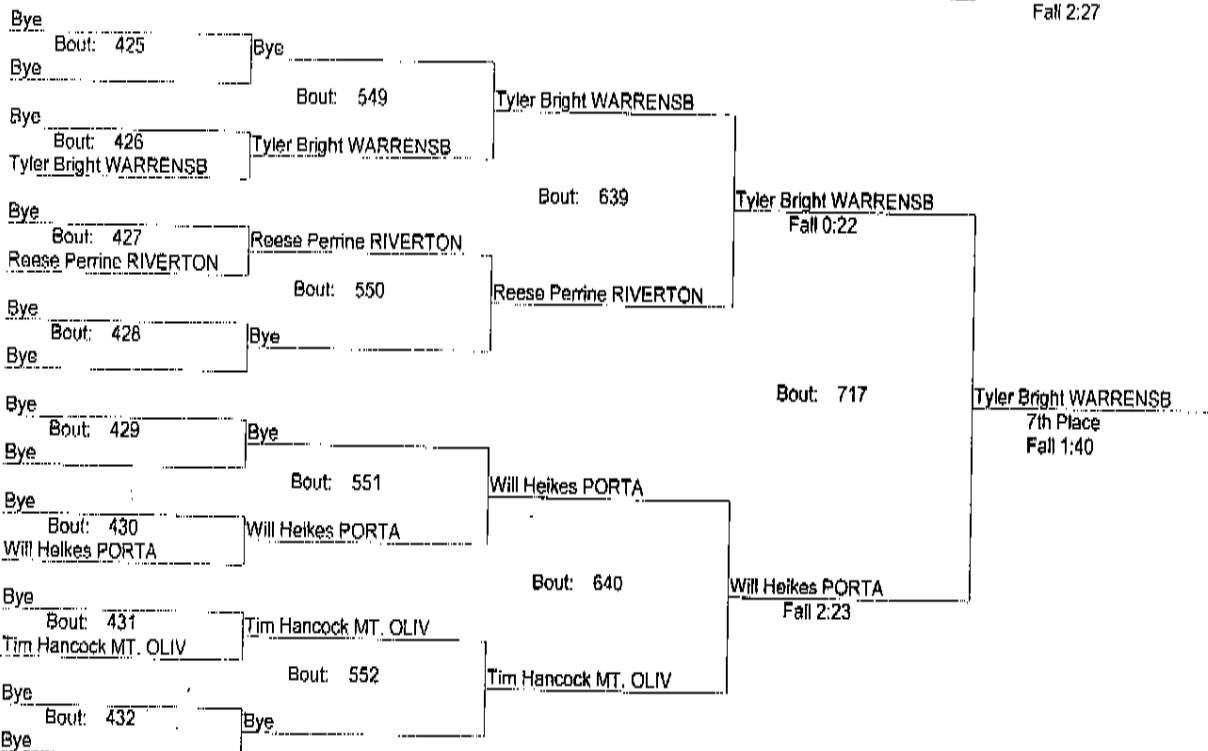

REX AVERY PORTA INVITATIONAL

12/13/14

195

REX AVERY PORTA INVITATIONAL

12/13/14

195

(12) 6- 0

- Place Winners -