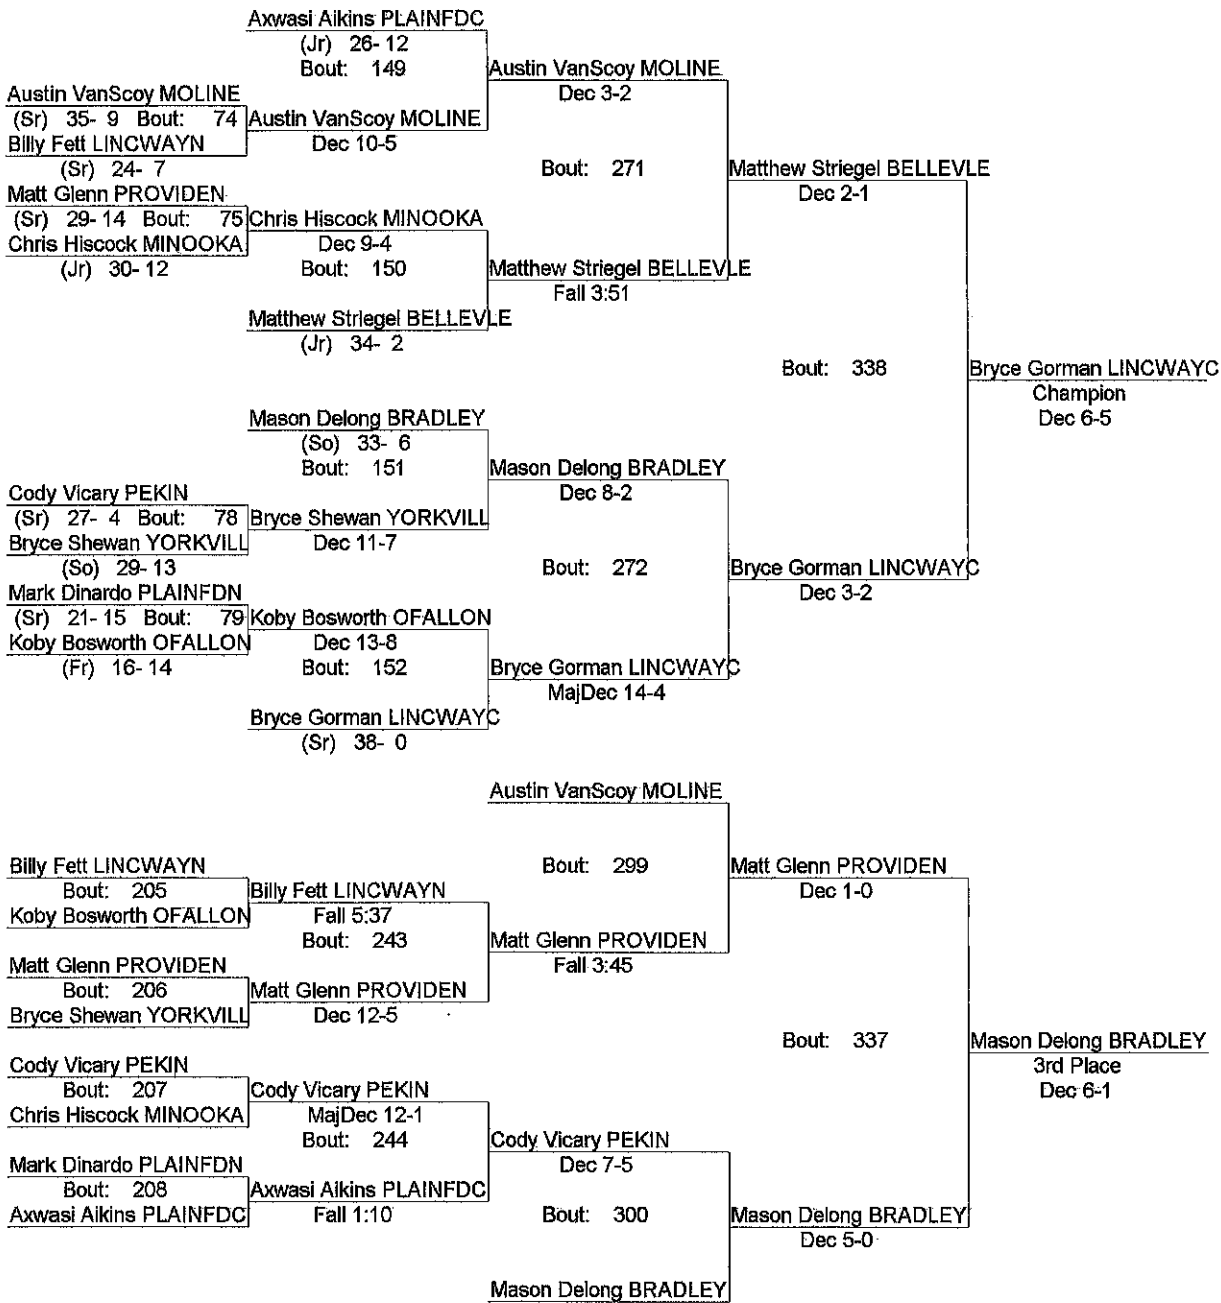

Normal West Sectionals

February 14 & 15, 2014

120

- Place Winners -
- 1st Michael Burke HOMEWOOD (Sr) 7- 0
 - 2nd Zachary Krause PLAINFDE (So) 36- 3
 - 3rd Jon Villagran OFALLON (Sr) 9- 1
 - 4th Ian Meagher LINCWAYC (Sr) 34- 11

Normal West Sectionals

February 14 & 15, 2014

152

- Place Winners -
- 1st Nate Higgins BELLEVLW (Sr) 44- 3
 - 2nd Qiante Wagner ALTON (Jr) 44- 4
 - 3rd Carson Oughton MINOOKA (So) 35- 5
 - 4th Chris Prosser EDWARDSV (So) 35- 13

Normal West Sectionals

February 14 & 15, 2014

160

- Place Winners -
- 1st Vince Dietz LOCKPORT (Sr) 44- 6
 - 2nd Dontrell Bryant PLAINFDE (Sr) 41- 7
 - 3rd Dominique Taylor BLOOM (Sr) 35- 4
 - 4th Tyler Wilkinson YORKVILL (Sr) 34- 9

Normal West Sectionals

February 14 & 15, 2014

170

- Place Winners -

- 1st Bryce Gorman LINCWAYC(Sr) 41- 0
- 2nd Matthew Striegel BELLEVLE(Sr) 36- 3
- 3rd Mason Delong BRADLEY (So) 36- 7
- 4th Matt Glenn PROVIDEN (Sr) 32- 16