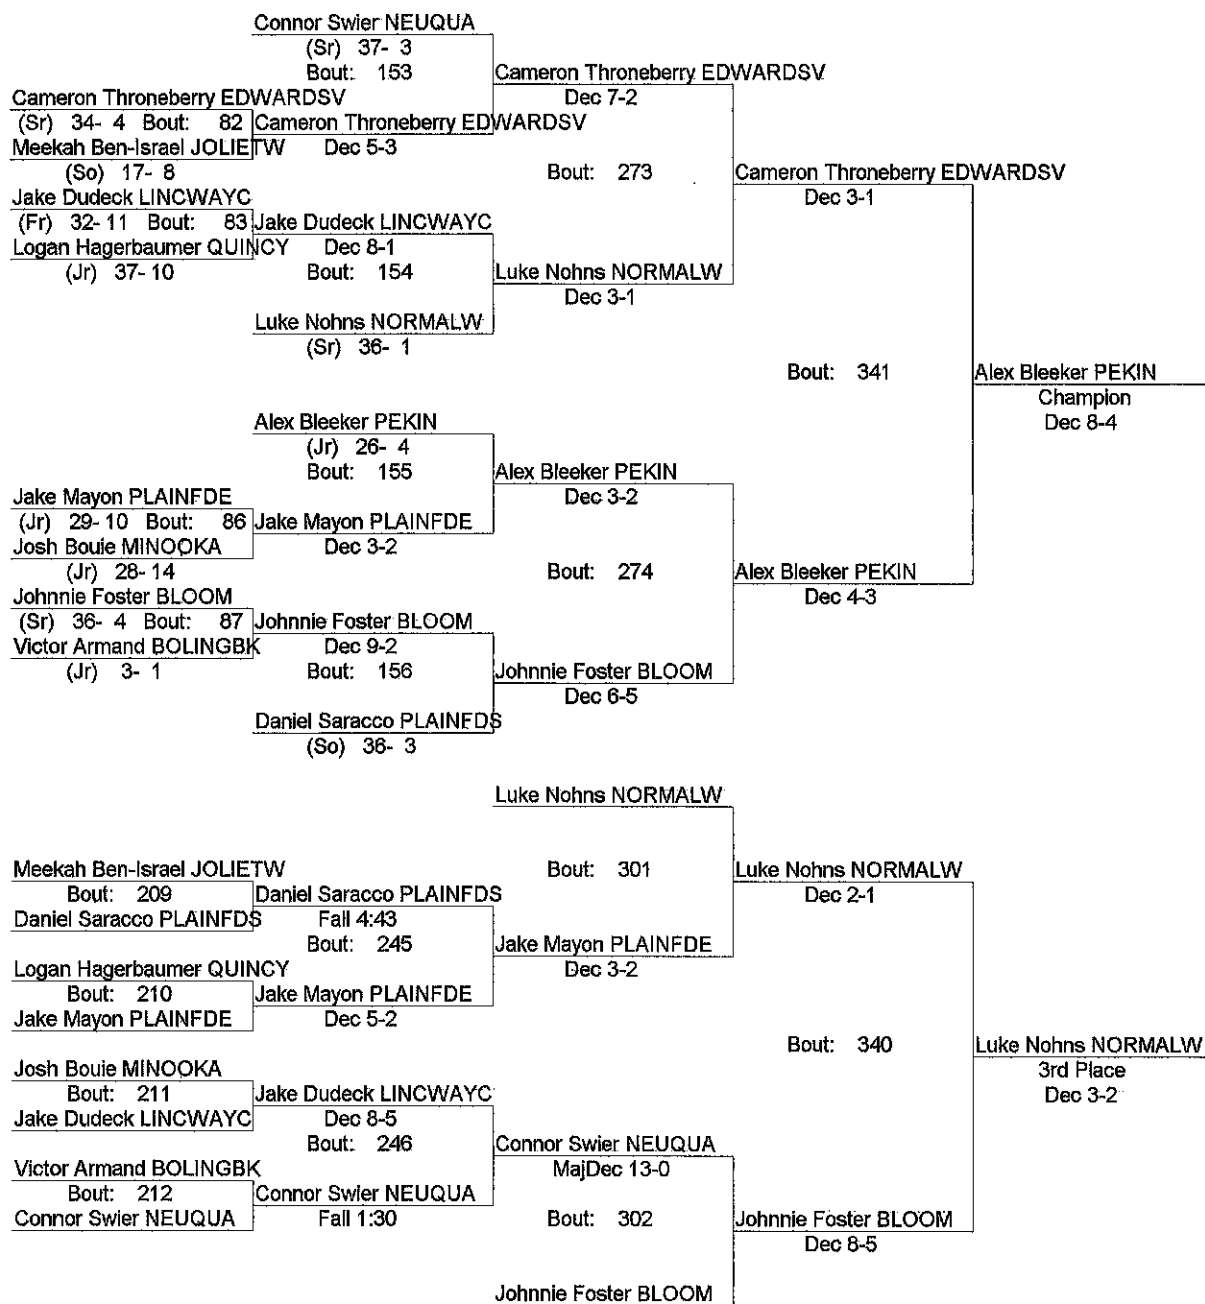

Normal West Sectionals

February 14 & 15, 2014

120

- Place Winners -
- 1st Michael Burke HOMEWOOD (Sr) 7- 0
 - 2nd Zachary Krause PLAINFDE (So) 36- 3
 - 3rd Jon Villagran OFALLON (Sr) 9- 1
 - 4th Ian Meagher LINCWAYC (Sr) 34- 11

Normal West Sectionals

February 14 & 15, 2014

160

- Place Winners -
- 1st Vince Dietz LOCKPORT (Sr) 44- 6
 - 2nd Dontrell Bryant PLAINFDE (Sr) 41- 7
 - 3rd Dominique Taylor BLOOM (Sr) 35- 4
 - 4th Tyler Wilkinson YORKVILL (Sr) 34- 9

Normal West Sectionals

February 14 & 15, 2014

170

- Place Winners -

- 1st Bryce Gorman LINCWAYC(Sr) 41- 0
- 2nd Matthew Striegel BELLEVLE(Sr) 36- 3
- 3rd Mason Delong BRADLEY (So) 36- 7
- 4th Matt Glenn PROVIDEN (Sr) 32- 16

Normal West Sectionals

February 14 & 15, 2014

182

- Place Winners -

- 1st Alex Bleeker PEKIN (Jr) 29- 4
- 2nd Cameron Throneberry EDWARDSV (Sr) 37- 5
- 3rd Luke Nohns NORMALW (Sr) 39- 2
- 4th Johnnie Foster BLOOM (Sr) 39- 6