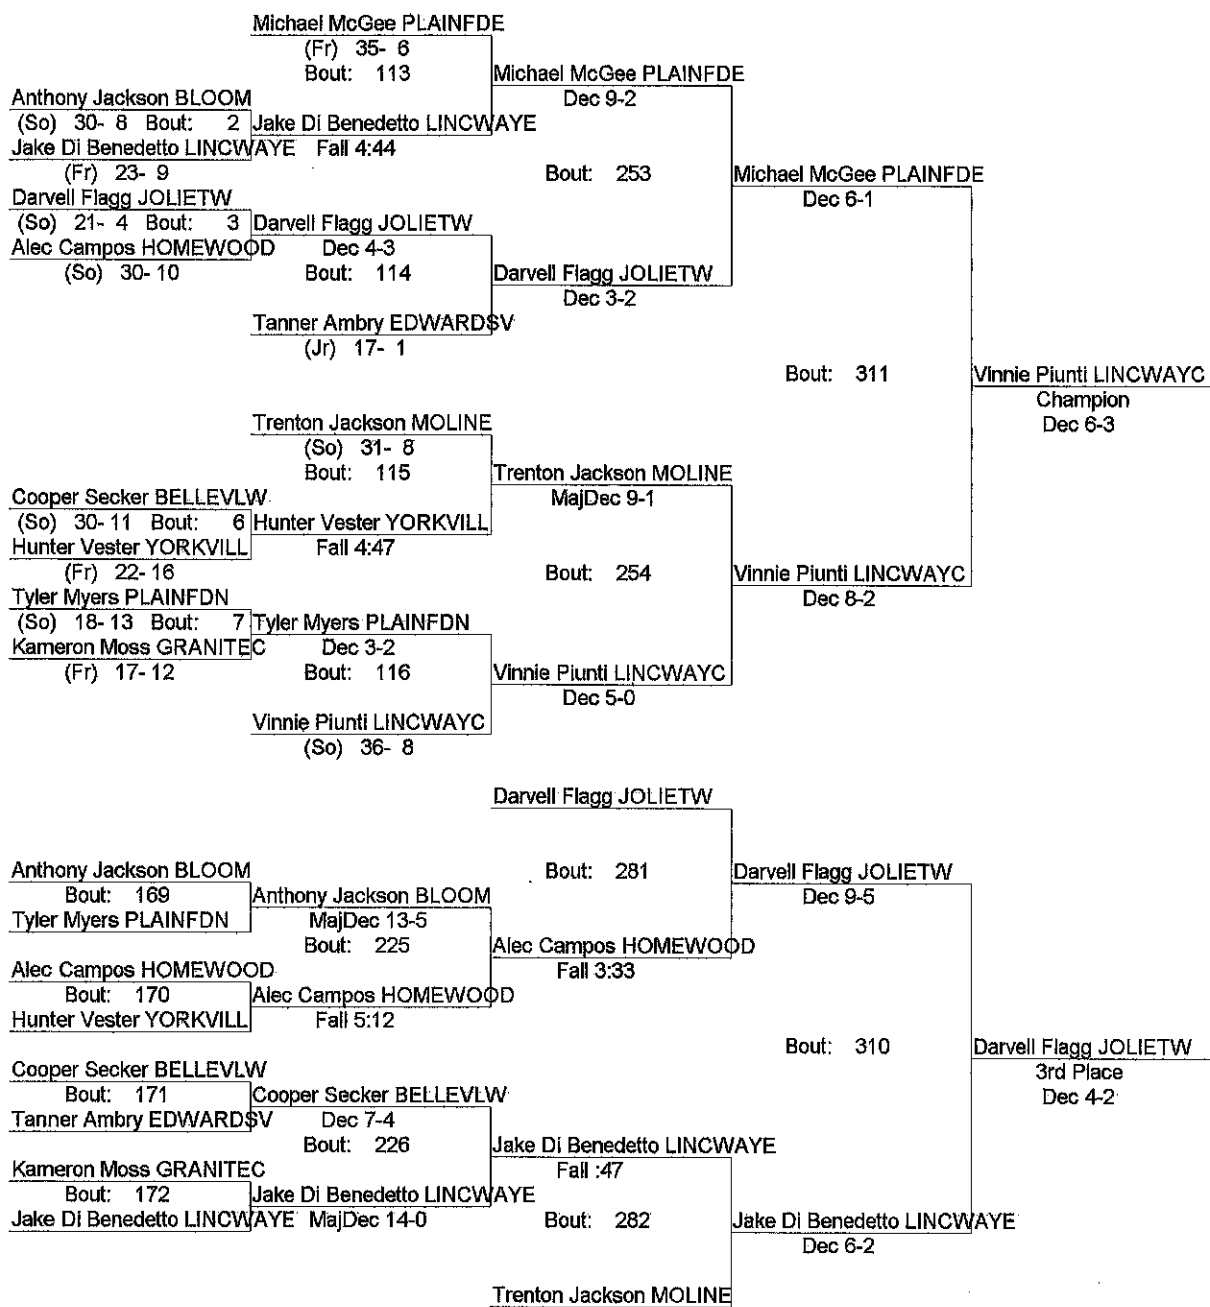

Normal West Sectionals

February 14 & 15, 2014

106

- Place Winners -

- 1st Vinnie Piunti LINCWAYC (So) 39- 8
- 2nd Michael McGee PLAINFDE(Fr) 37- 7
- 3rd Darvell Flagg JOLIETW (So) 25- 5
- 4th Jake Di Benedetto LINCWAYE 27- 11

Normal West Sectionals

February 14 & 15, 2014

113

- Place Winners -

- 1st Brian Rossi LOCKPORT (Sr) 44- 1
- 2nd Andrew McFall OSWEGO (Jr) 33- 6
- 3rd Miguel Silva PLAINFDS (Sr) 42- 3
- 4th KJ Minor MINOOKA (Sr) 35-13

Normal West Sectionals

February 14 & 15, 2014

120

- Place Winners -
- 1st Michael Burke HOMEWOOD (Sr) 7- 0
 - 2nd Zachary Krause PLAINFDE (So) 36- 3
 - 3rd Jon Villagran OFALLON (Sr) 9- 1
 - 4th Ian Meagher LINCWAYC (Sr) 34- 11