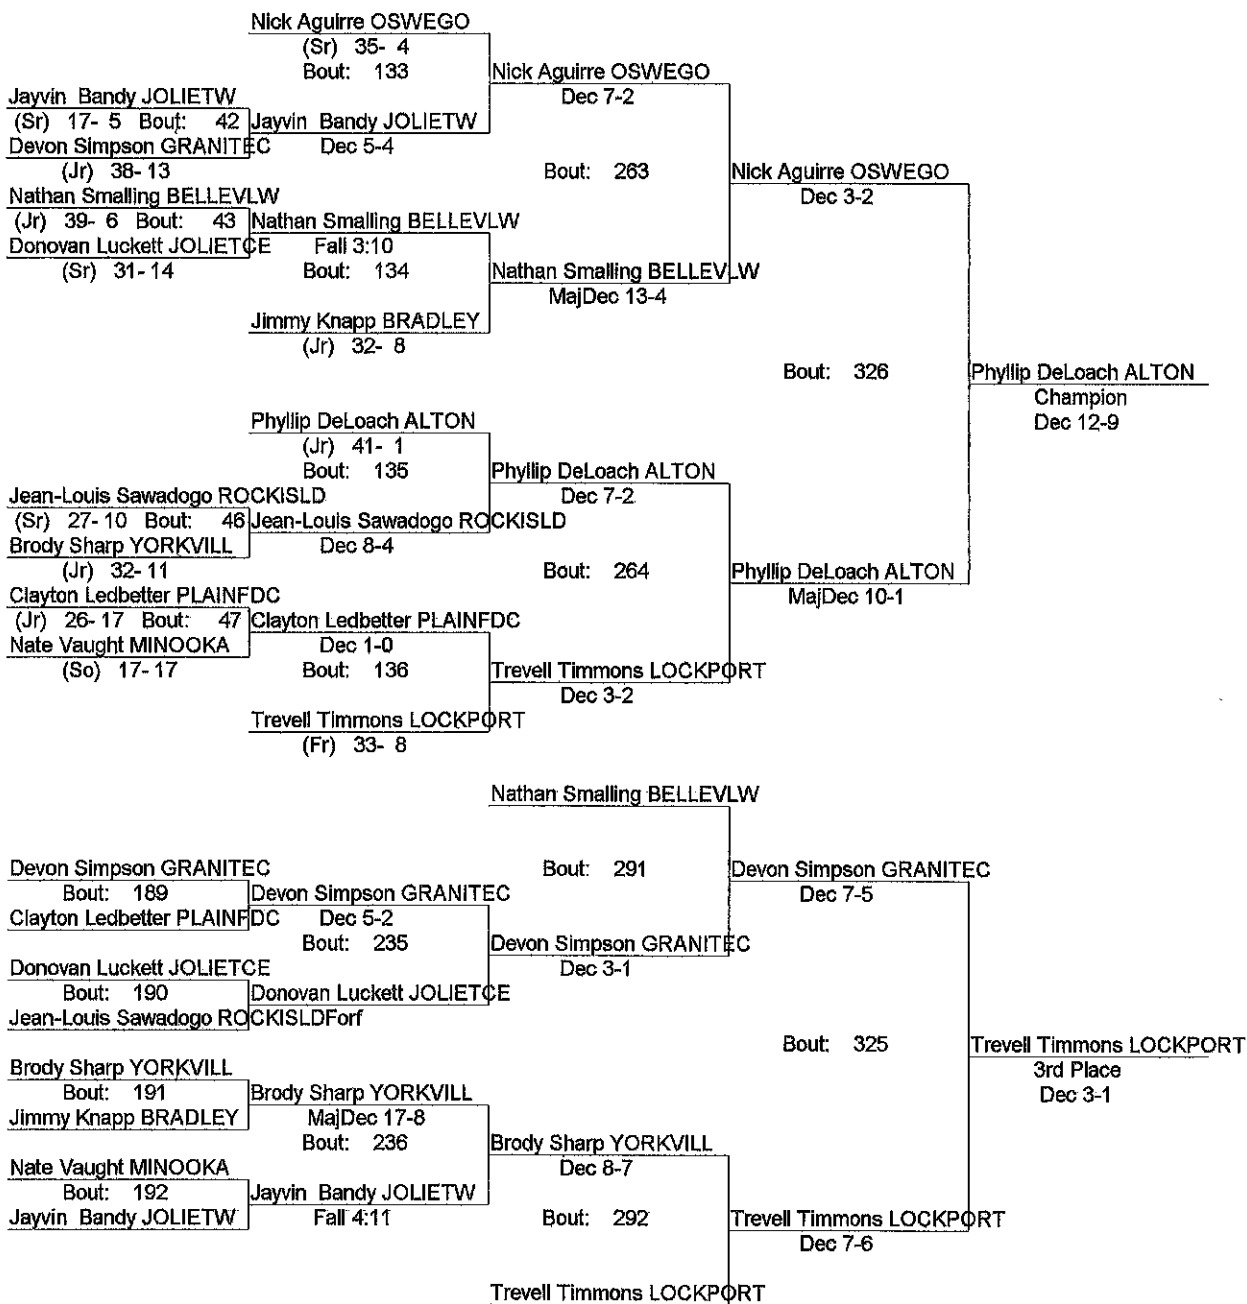

Normal West Sectionals

February 14 & 15, 2014

120

- Place Winners -
- 1st Michael Burke HOMEWOOD (Sr) 7- 0
 - 2nd Zachary Krause PLAINFDE (So) 36- 3
 - 3rd Jon Villagran OFALLON (Sr) 9- 1
 - 4th Ian Meagher LINCWAYC (Sr) 34- 11

Normal West Sectionals

February 14 & 15, 2014

132

- Place Winners -

- 1st Joey Nelson LINCWAYC (Sr) 40- 5
- 2nd Dan Radcliffe LOCKPORT(Sr) 37- 8
- 3rd Michael Triplett NORMALW(Sr) 34- 5
- 4th Nick Schultz OSWEGO (Sr) 24- 6

Normal West Sectionals

February 14 & 15, 2014

138

- Place Winners -
- 1st Phillip DeLoach ALTON (Jr) 44- 1
 - 2nd Nick Aguirre OSWEGO (Sr) 37- 5
 - 3rd Trevell Timmons LOCKPORT (Fr) 36- 9
 - 4th Devon Simpson GRANITEC (Jr) 41- 15