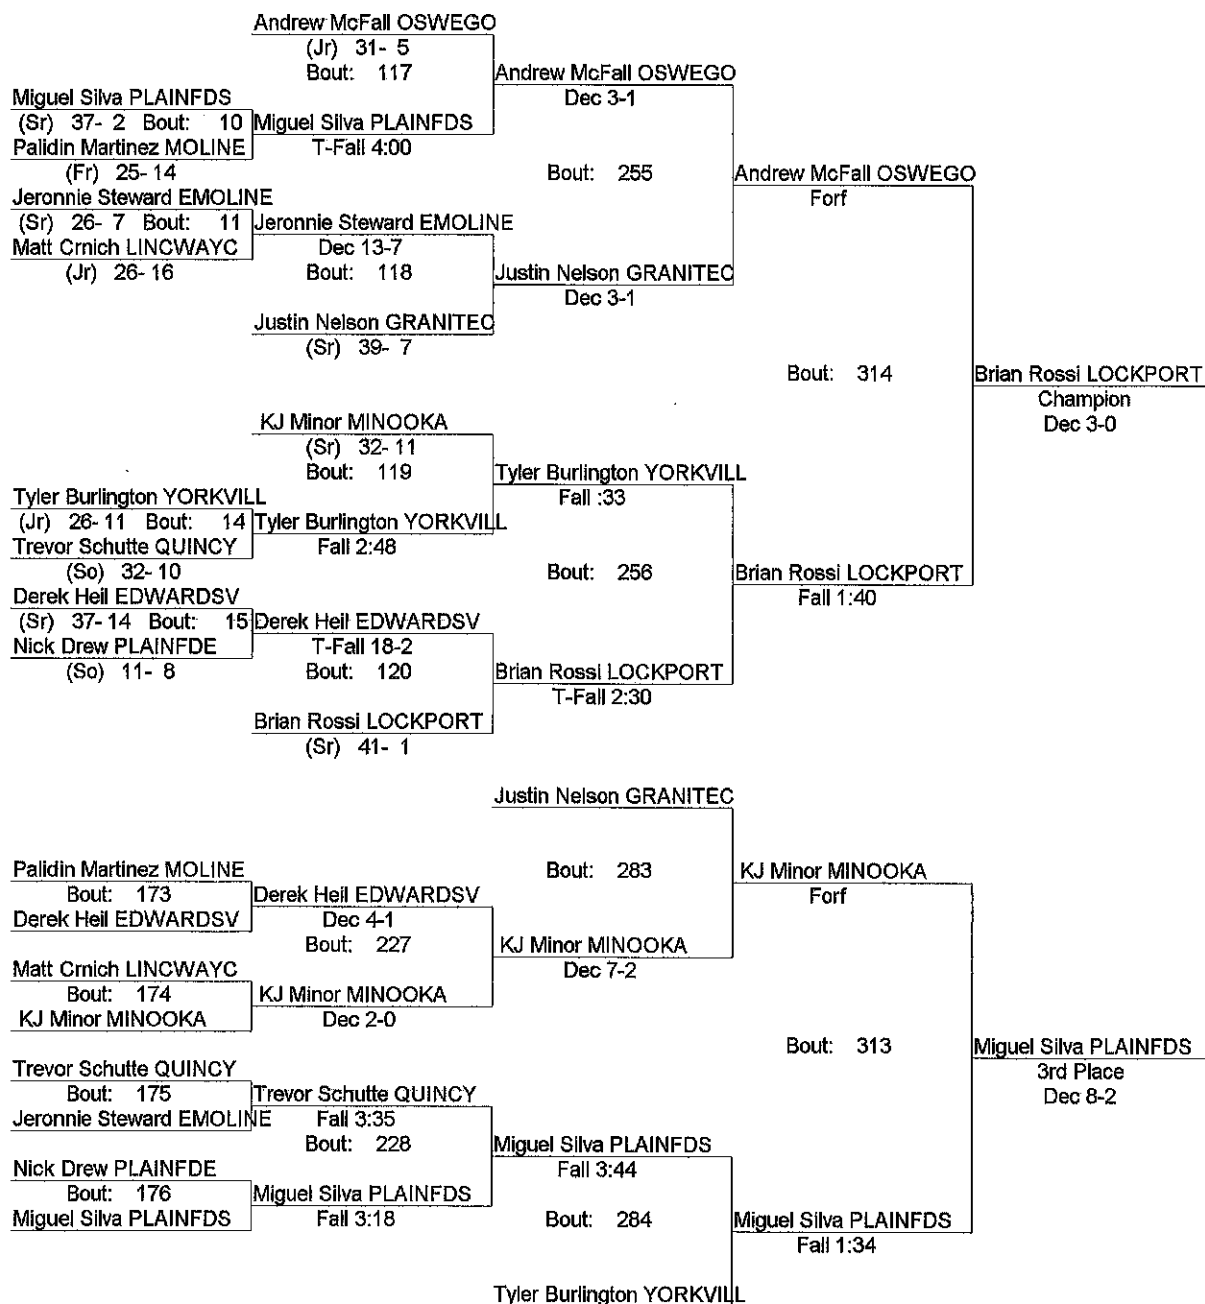

Normal West Sectionals

February 14 & 15, 2014

106

- Place Winners -

- 1st Vinnie Piunti LINCWAYC (So) 39- 8
- 2nd Michael McGee PLAINFDE(Fr) 37- 7
- 3rd Darvell Flagg JOLIETW (So) 25- 5
- 4th Jake Di Benedetto LINCWAYE 27- 11

Normal West Sectionals

February 14 & 15, 2014

113

- Place Winners -

- 1st Brian Rossi LOCKPORT (Sr) 44- 1
- 2nd Andrew McFall OSWEGO (Jr) 33- 6
- 3rd Miguel Silva PLAINFDS (Sr) 42- 3
- 4th KJ Minor MINOOKA (Sr) 35-13

Normal West Sectionals

February 14 & 15, 2014

120

- Place Winners -
- 1st Michael Burke HOMEWOOD (Sr) 7- 0
 - 2nd Zachary Krause PLAINFDE (So) 36- 3
 - 3rd Jon Villagran OFALLON (Sr) 9- 1
 - 4th Ian Meagher LINCWAYC (Sr) 34- 11