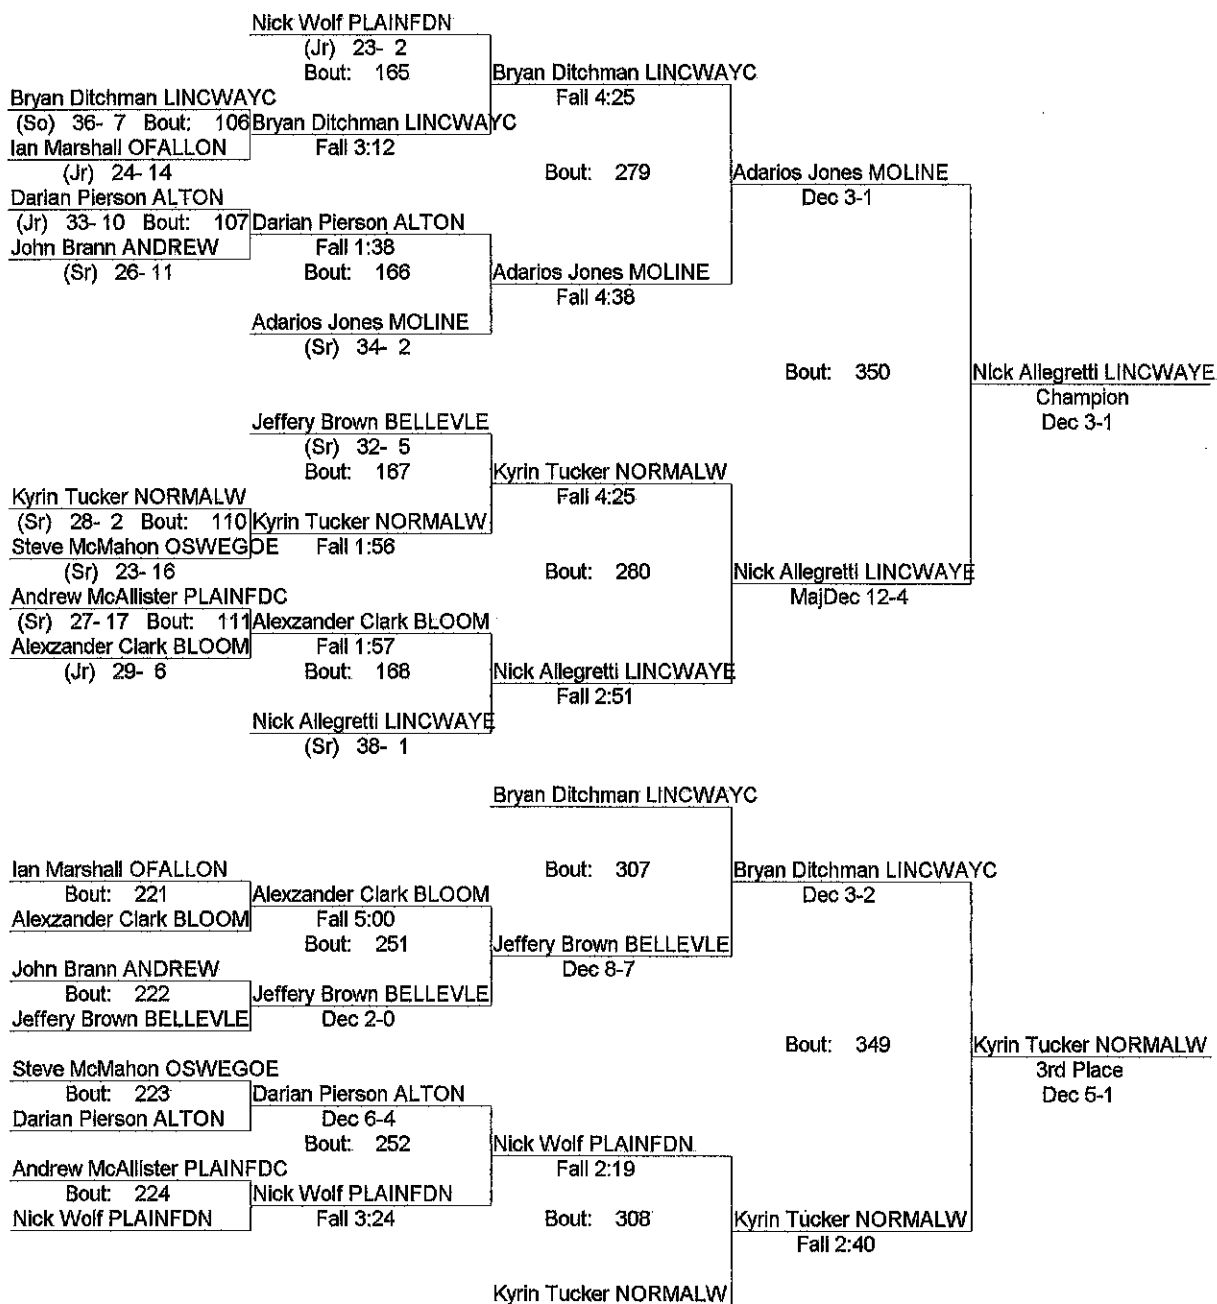

Normal West Sectionals

February 14 & 15, 2014

120

- Place Winners -
- 1st Michael Burke HOMEWOOD (Sr) 7- 0
 - 2nd Zachary Krause PLAINFDE (So) 36- 3
 - 3rd Jon Villagran OFALLON (Sr) 9- 1
 - 4th Ian Meagher LINCWAYC (Sr) 34- 11

Normal West Sectionals

February 14 & 15, 2014

220

- Place Winners -

- 1st Matt Kent EDWARDSV (Sr) 46- 5
- 2nd Erik Velazquez MINOOKA (Sr) 38- 9
- 3rd Devon May HOMEWOOD (Sr) 31- 7
- 4th Awais Arain PLAINFDE (Sr) 36- 12

Normal West Sectionals

February 14 & 15, 2014

285

- Place Winners -

- 1st Nick Allegretti LINCWAYE (Sr) 41- 1
- 2nd Adarios Jones MOLINE (Sr) 36- 3
- 3rd Kyrin Tucker NORMALW (Sr) 32- 3
- 4th Bryan Ditchman LINCWAYC(So) 39- 9