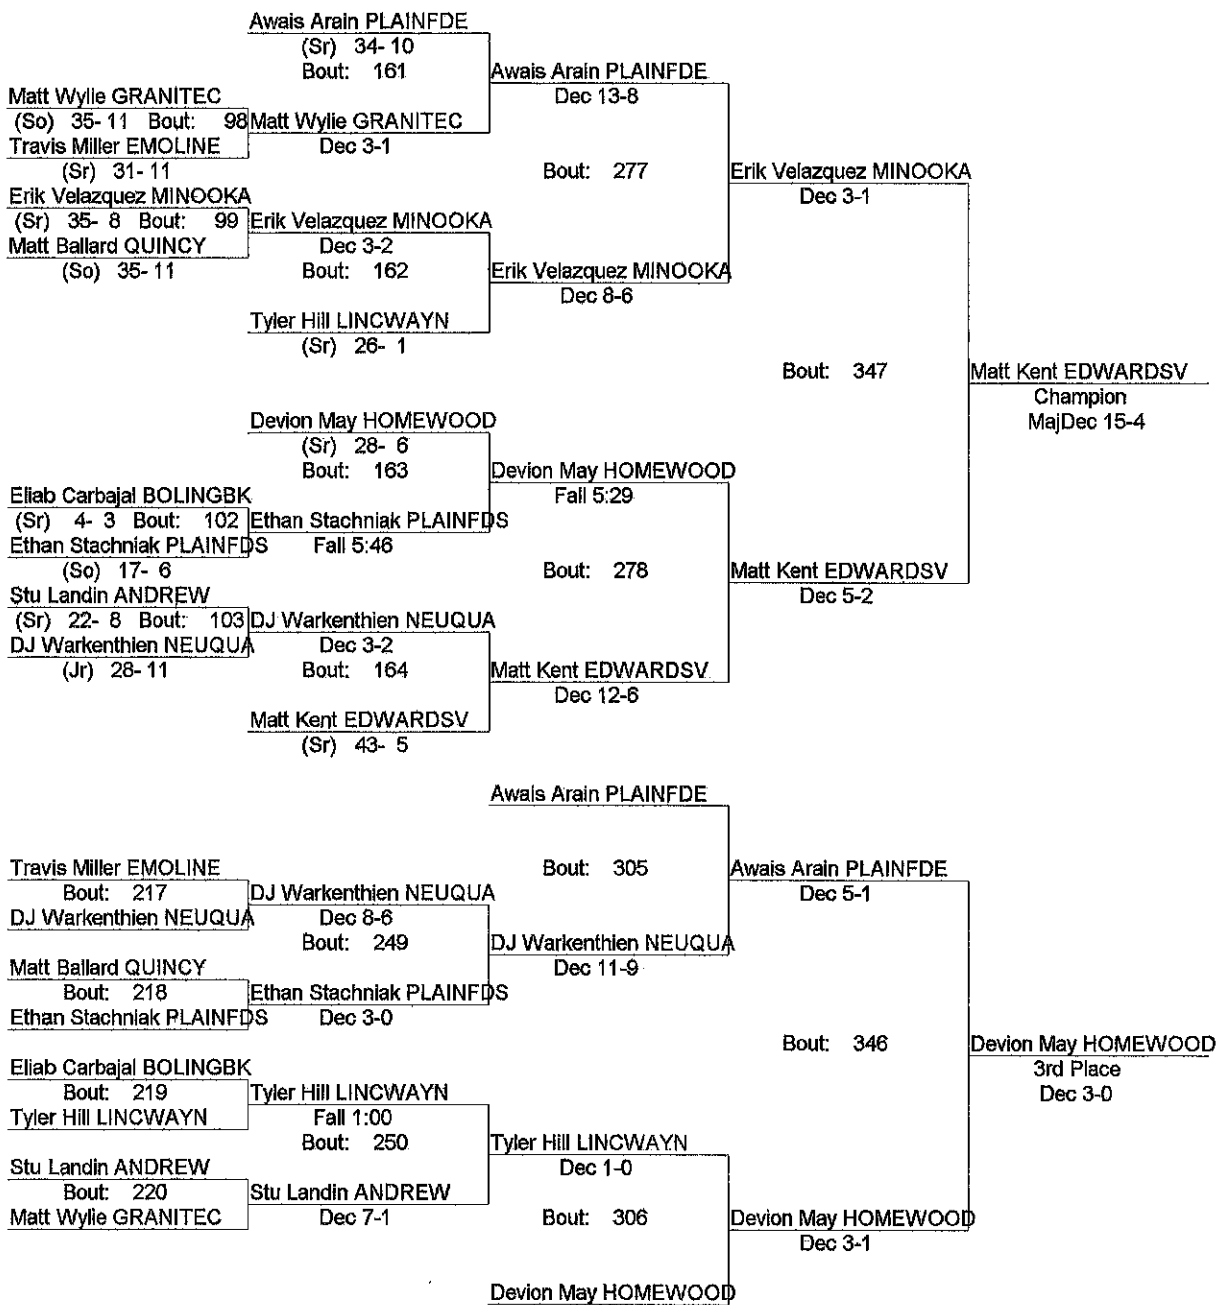

Normal West Sectionals

February 14 & 15, 2014

120

- Place Winners -
- 1st Michael Burke HOMEWOOD (Sr) 7- 0
 - 2nd Zachary Krause PLAINFDE (So) 36- 3
 - 3rd Jon Villagran OFALLON (Sr) 9- 1
 - 4th Ian Meagher LINCWAYC (Sr) 34- 11

Normal West Sectionals

February 14 & 15, 2014

182

- Place Winners -

- 1st Alex Bleeker PEKIN (Jr) 29- 4
- 2nd Cameron Throneberry EDWARDSV (Sr) 37- 5
- 3rd Luke Nohns NORMALW (Sr) 39- 2
- 4th Johnnie Foster BLOOM (Sr) 39- 6

Normal West Sectionals

February 14 & 15, 2014

195

- Place Winners -
- 1st Tyler Johnson LOCKPORT(Jr) 48- 0
 - 2nd Dominic Sterr PLAINFDC (Sr) 38- 6
 - 3rd Brent Lindenman NEUQUA(Sr) 42- 9
 - 4th Eric Johnson PLAINFDS (So) 29- 16

Normal West Sectionals

February 14 & 15, 2014

220

- Place Winners -

- 1st Matt Kent EDWARDSV (Sr) 46- 5
- 2nd Erik Velazquez MINOOKA (Sr) 38- 9
- 3rd Devon May HOMEWOOD (Sr) 31- 7
- 4th Awais Arain PLAINFDE (Sr) 36- 12