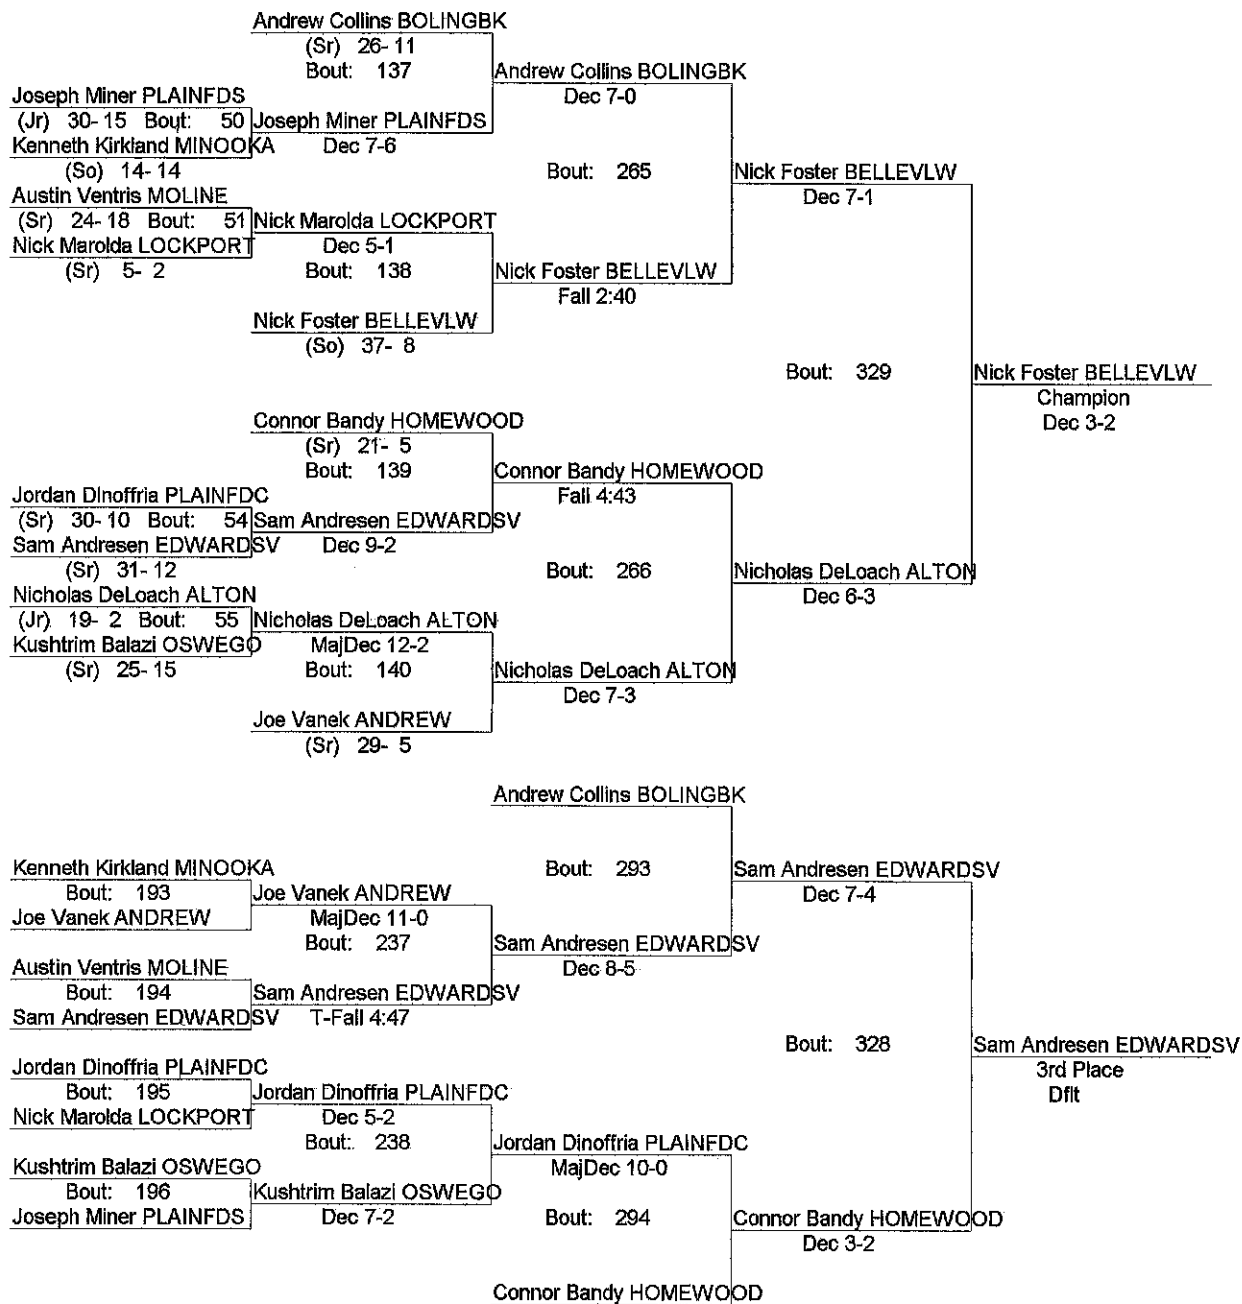

Normal West Sectionals

February 14 & 15, 2014

132

- Place Winners -

- 1st Joey Nelson LINCWAYC (Sr) 40- 5
- 2nd Dan Radcliffe LOCKPORT(Sr) 37- 8
- 3rd Michael Triplett NORMALW(Sr) 34- 5
- 4th Nick Schultz OSWEGO (Sr) 24- 6

Normal West Sectionals

February 14 & 15, 2014

138

- Place Winners -
- 1st Phillip DeLoach ALTON (Jr) 44- 1
 - 2nd Nick Aguirre OSWEGO (Sr) 37- 5
 - 3rd Trevell Timmons LOCKPORT (Fr) 36- 9
 - 4th Devon Simpson GRANITEC (Jr) 41- 15

Normal West Sectionals

February 14 & 15, 2014

145

- Place Winners -

- 1st Nick Foster BELLEVLW (So) 40- 8
- 2nd Nicholas DeLoach ALTON(Jr) 22- 3
- 3rd Sam Andresen EDWARDSV(Sr) 36- 13
- 4th Connor Bandy HOMEWOOD(Sr) 23- 7