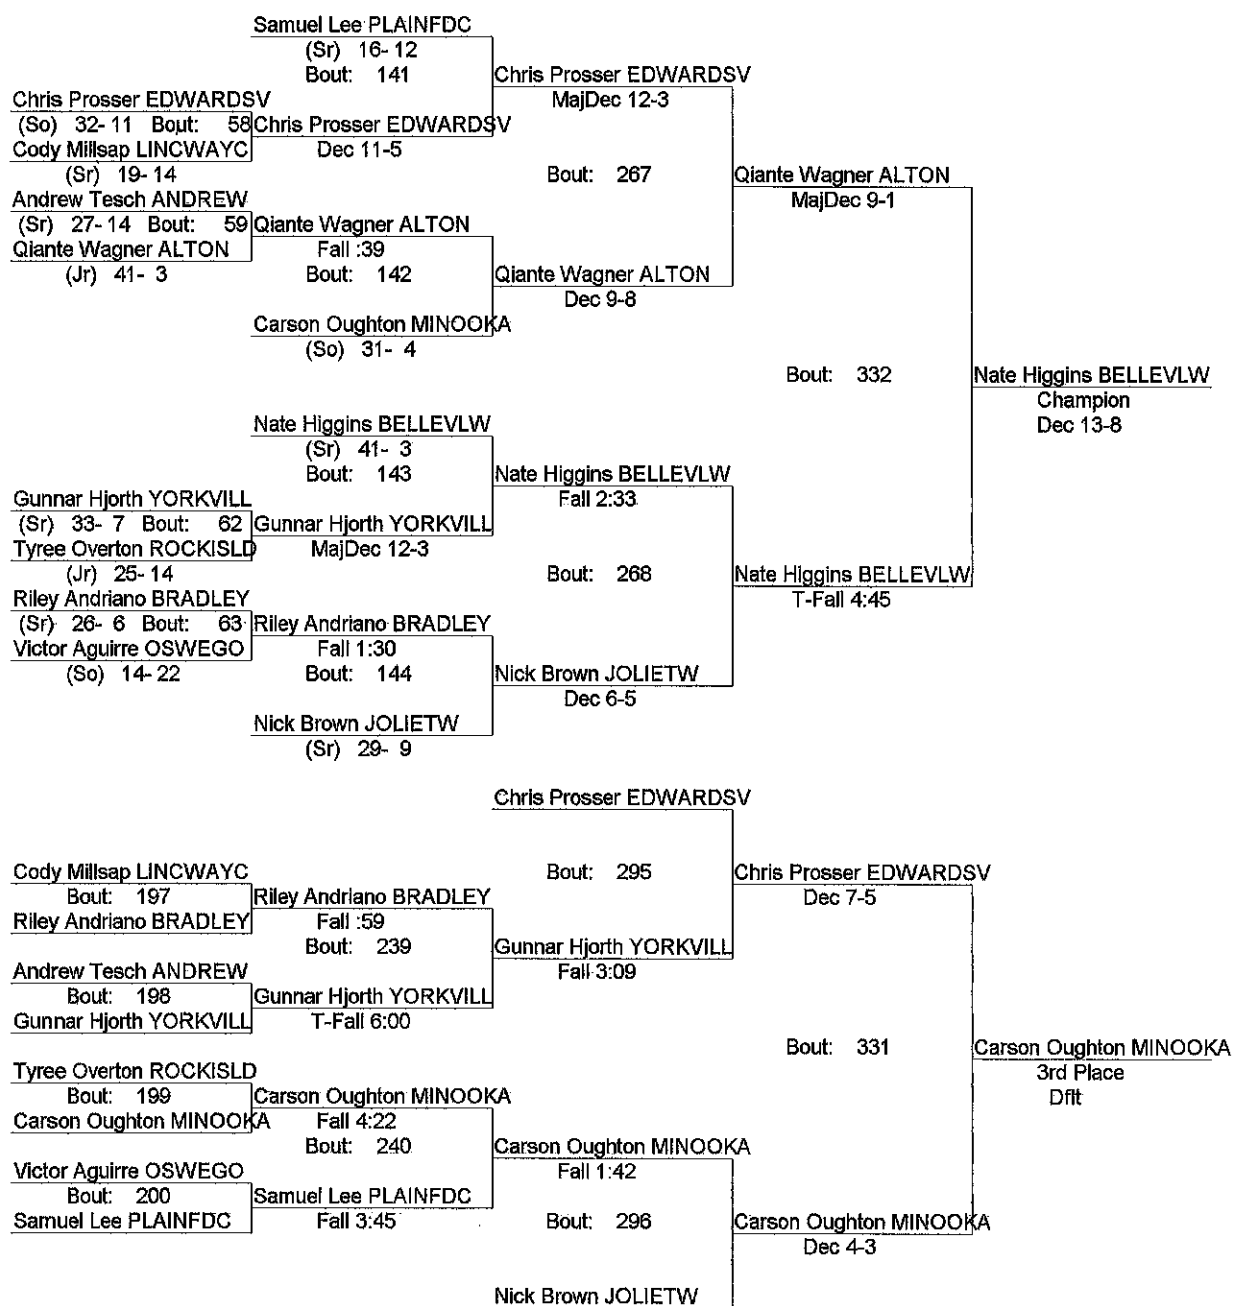

Normal West Sectionals

February 14 & 15, 2014

120

- Place Winners -
- 1st Michael Burke HOMEWOOD (Sr) 7- 0
 - 2nd Zachary Krause PLAINFDE (So) 36- 3
 - 3rd Jon Villagran OFALLON (Sr) 9- 1
 - 4th Ian Meagher LINCWAYC (Sr) 34- 11

Normal West Sectionals

February 14 & 15, 2014

145

- Place Winners -

- 1st Nick Foster BELLEVLW (So) 40- 8
- 2nd Nicholas DeLoach ALTON(Jr) 22- 3
- 3rd Sam Andresen EDWARDSV(Sr) 36- 13
- 4th Connor Bandy HOMEWOOD(Sr) 23- 7

Normal West Sectionals

February 14 & 15, 2014

152

- Place Winners -
- 1st Nate Higgins BELLEVLW (Sr) 44- 3
 - 2nd Qiante Wagner ALTON (Jr) 44- 4
 - 3rd Carson Oughton MINOOKA (So) 35- 5
 - 4th Chris Prosser EDWARDSV (So) 35- 13