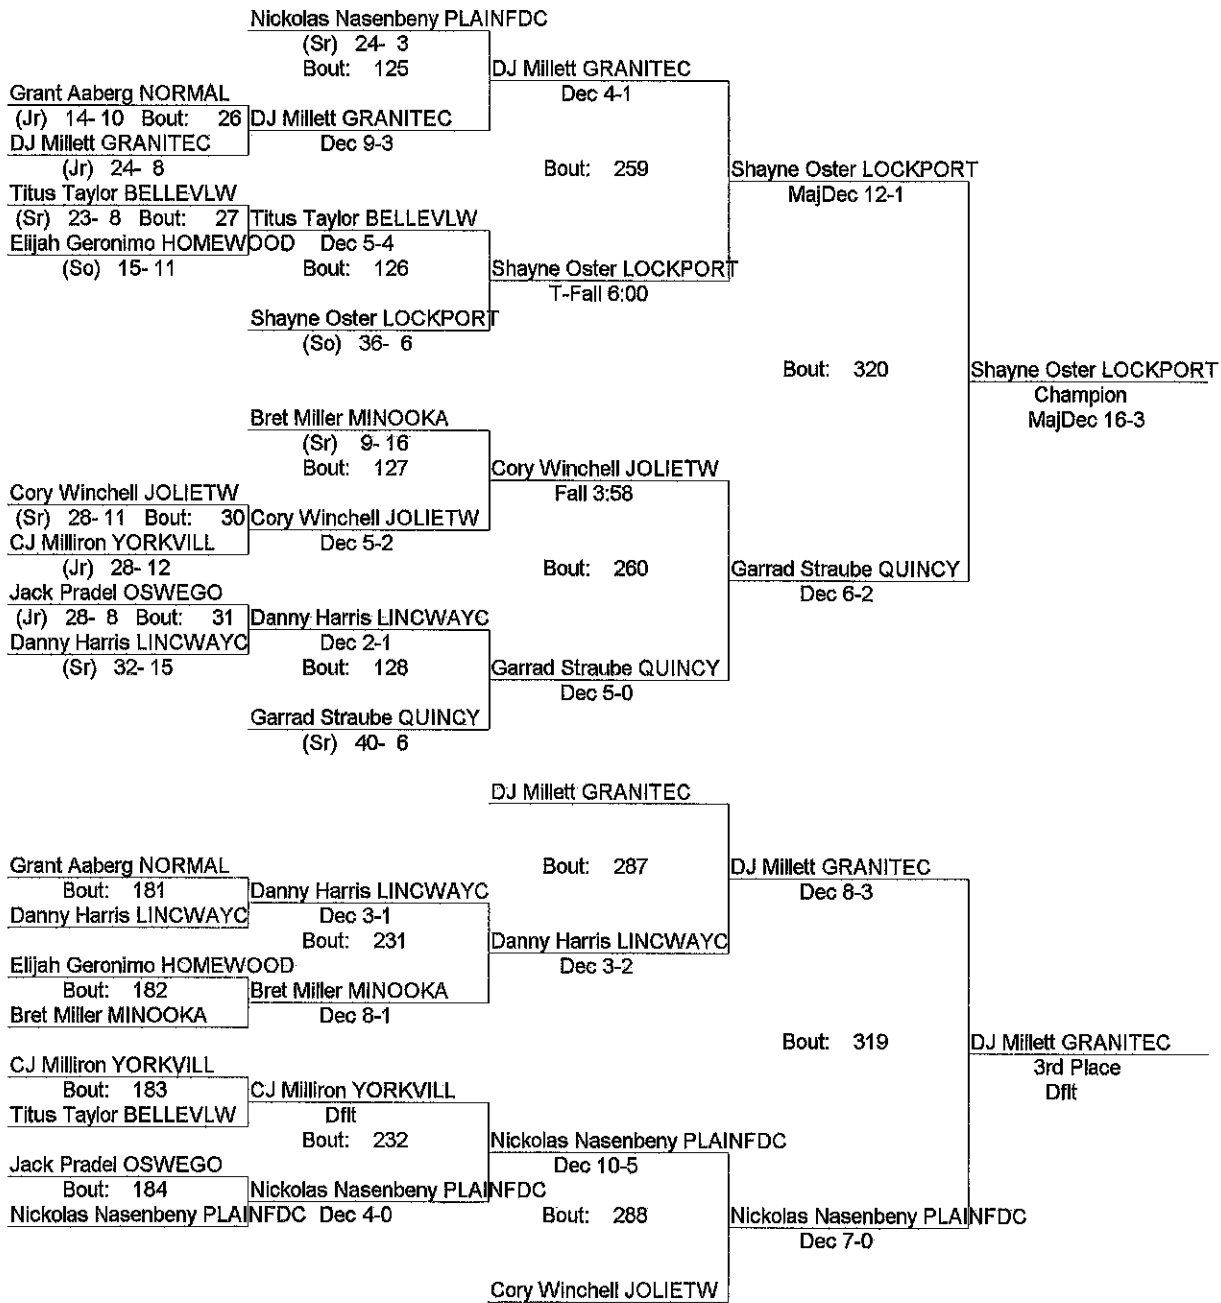

Normal West Sectionals

February 14 & 15, 2014

126

1. Place Winners -
2. 1st Shayne Oster LOCKPORT (So) 39- 6
   - 2nd Garrad Straube QUINCY (Sr) 42- 7
   - 3rd DJ Millett GRANITEC (Jr) 28- 9
   - 4th Nickolas Nasenbeny PLAINFDC (So) 27- 5