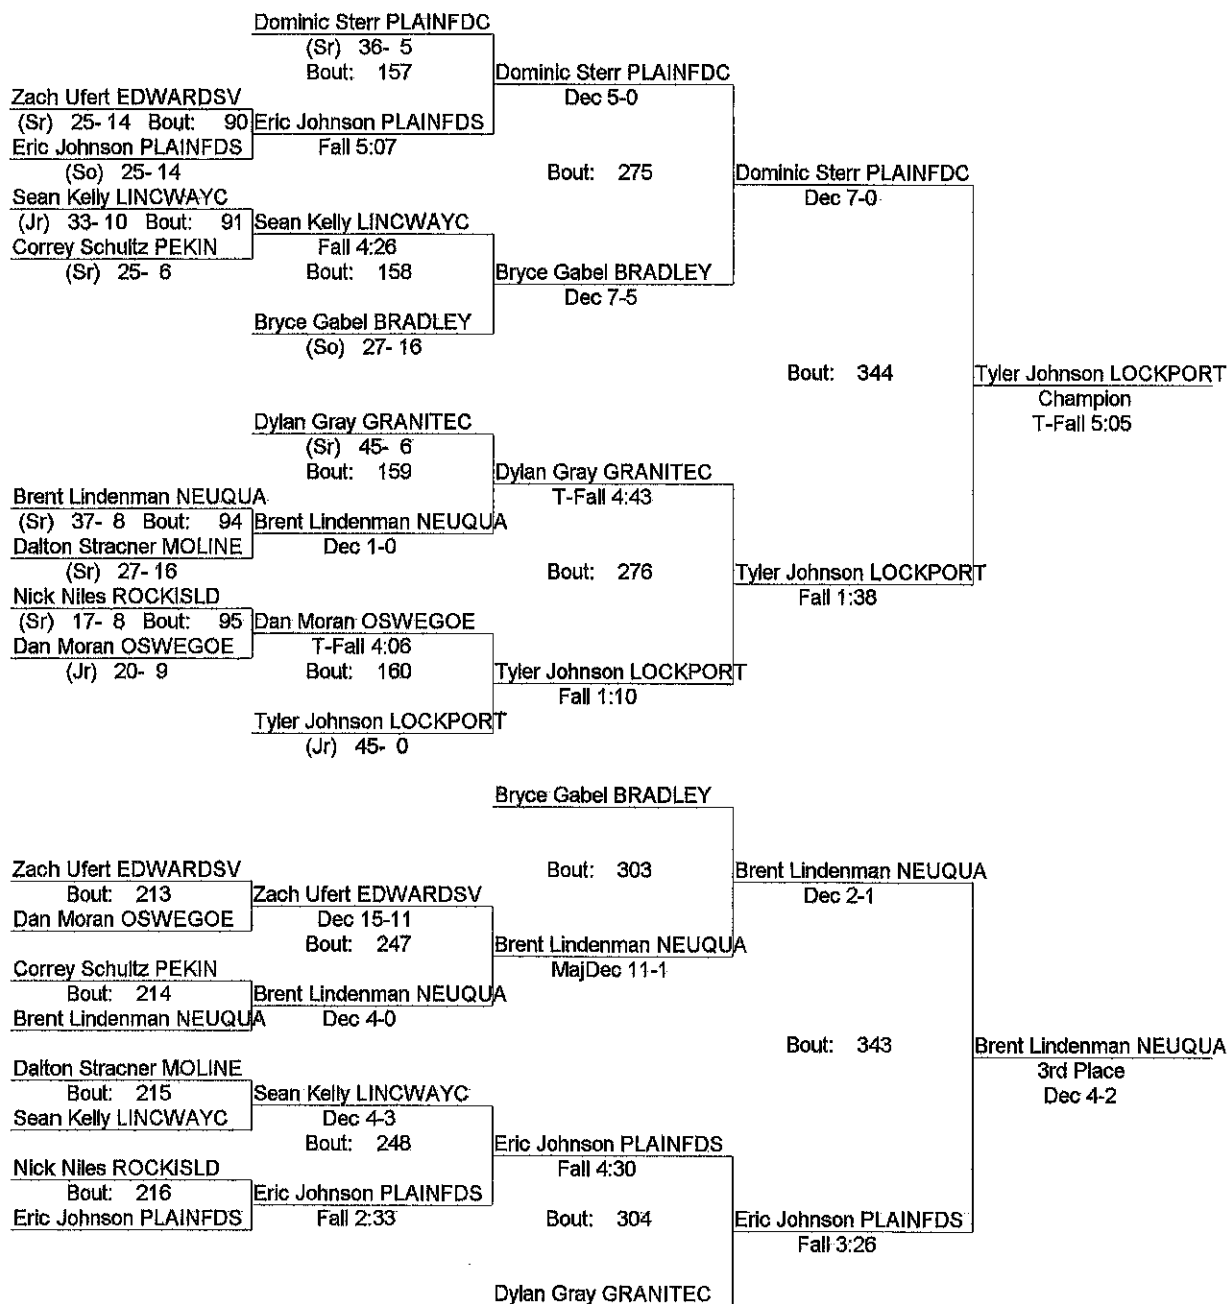

Normal West Sectionals

February 14 & 15, 2014

195

1. Place Winners -
2. 1st Tyler Johnson LOCKPORT(Jr) 48- 0
   - 2nd Dominic Sterr PLAINFDC (Sr) 38- 6
   - 3rd Brent Lindenman NEUQUA(Sr) 42- 9
   - 4th Eric Johnson PLAINFDS (So) 29- 16