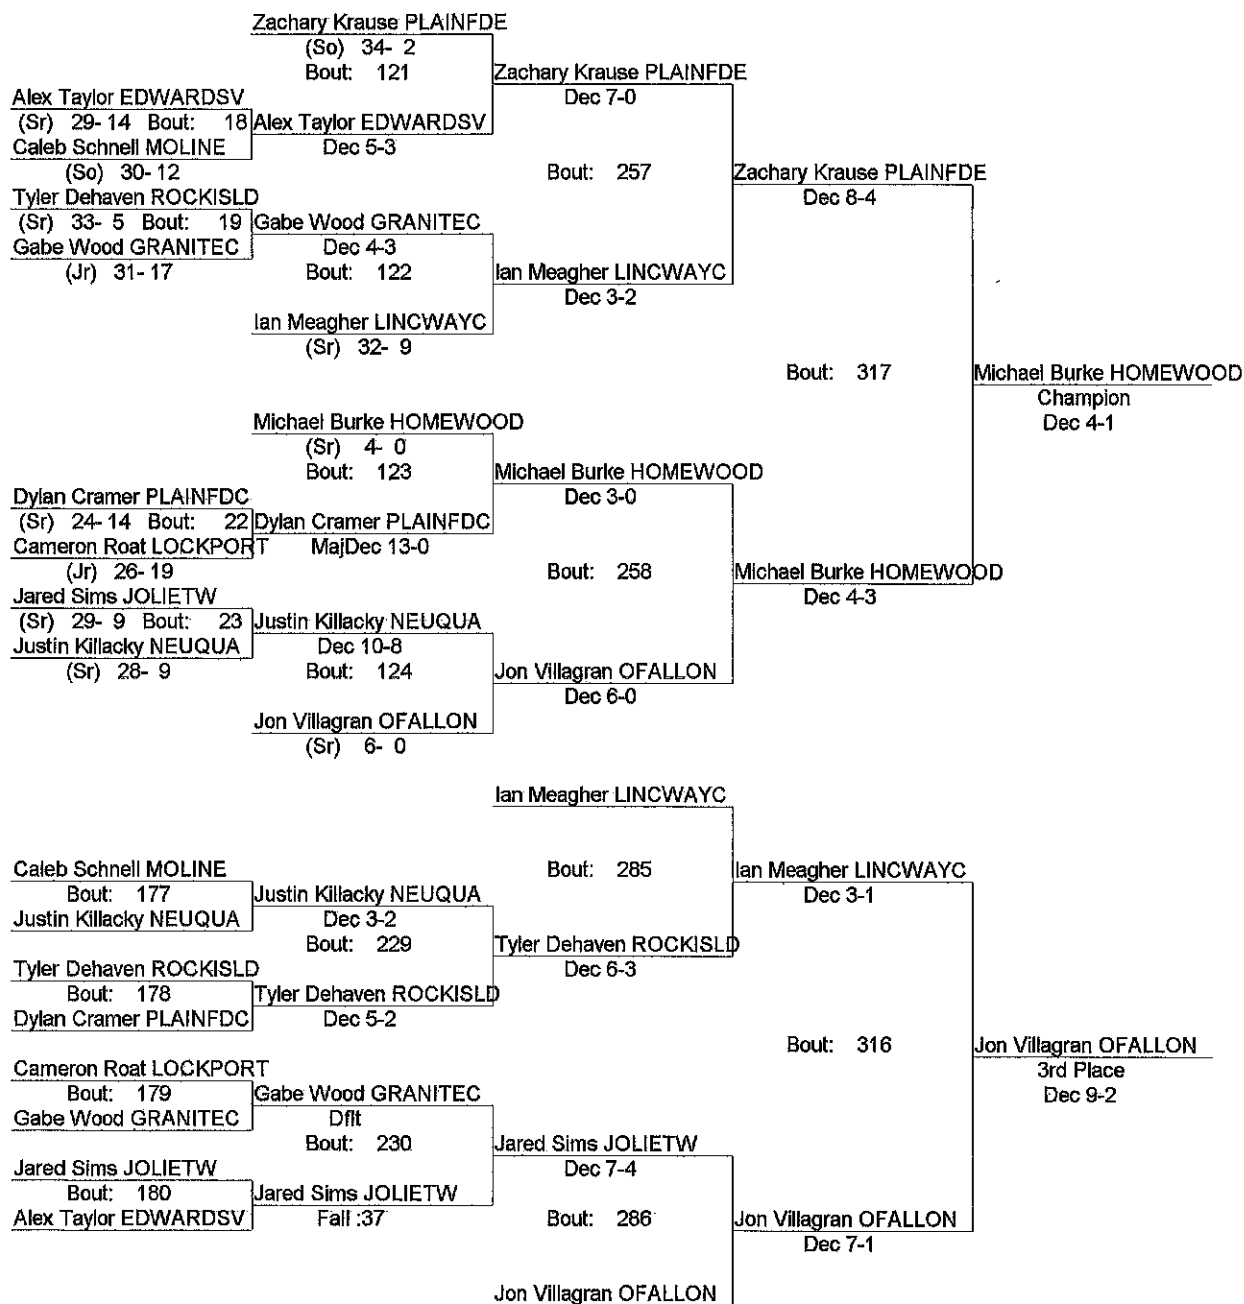

Normal West Sectionals

February 14 & 15, 2014

106

- Place Winners -

- 1st Vinnie Piunti LINCWAYC (So) 39- 8
- 2nd Michael McGee PLAINFDE(Fr) 37- 7
- 3rd Darvell Flagg JOLIETW (So) 25- 5
- 4th Jake Di Benedetto LINCWAYE 27- 11

Normal West Sectionals

February 14 & 15, 2014

113

- Place Winners -

- 1st Brian Rossi LOCKPORT (Sr) 44- 1
- 2nd Andrew McFall OSWEGO (Jr) 33- 6
- 3rd Miguel Silva PLAINFDS (Sr) 42- 3
- 4th KJ Minor MINOOKA (Sr) 35-13

Normal West Sectionals

February 14 & 15, 2014

120

- Place Winners -
- 1st Michael Burke HOMEWOOD (Sr) 7- 0
 - 2nd Zachary Krause PLAINFDE (So) 36- 3
 - 3rd Jon Villagran OFALLON (Sr) 9- 1
 - 4th Ian Meagher LINCWAYC (Sr) 34- 11