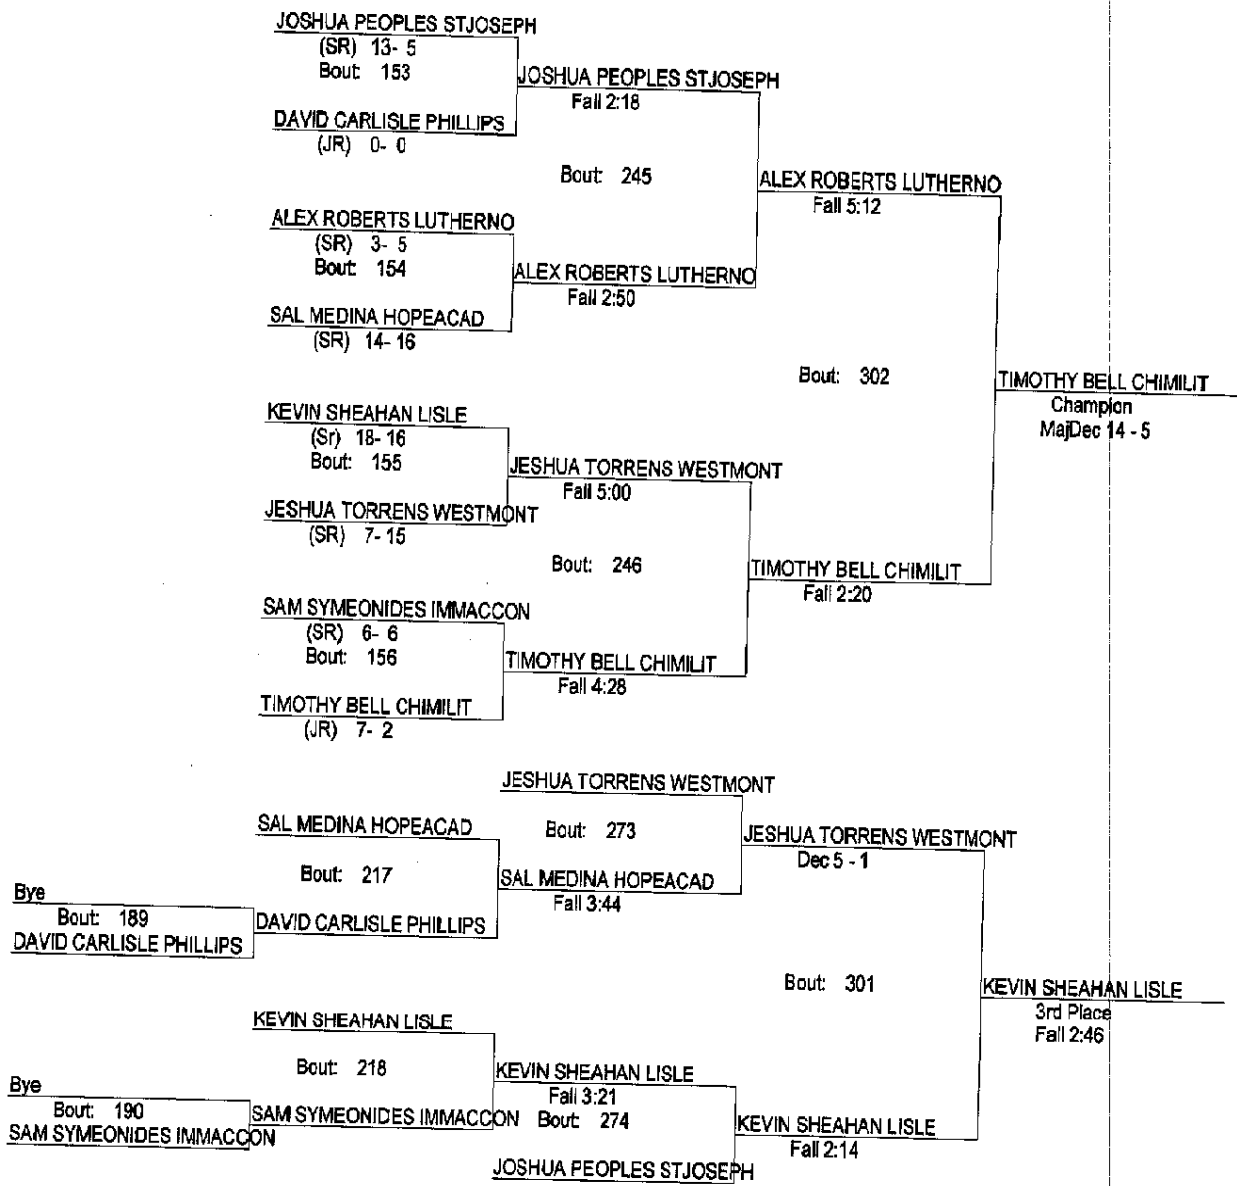

LISLE IHSA REGIONAL 2014

02/08/2014

182

1. Place Winners -
2. 1st TIMOTHY BELL CHIMILIT (JR) 10- 2
   - 2nd ALEX ROBERTS LUTHERNO (SR) 5- 6
   - 3rd KEVIN SHEAHAN LISLE (Sr) 21-17
   - 4th JESHUA TORRENS WESTMONT (SR) 9-17