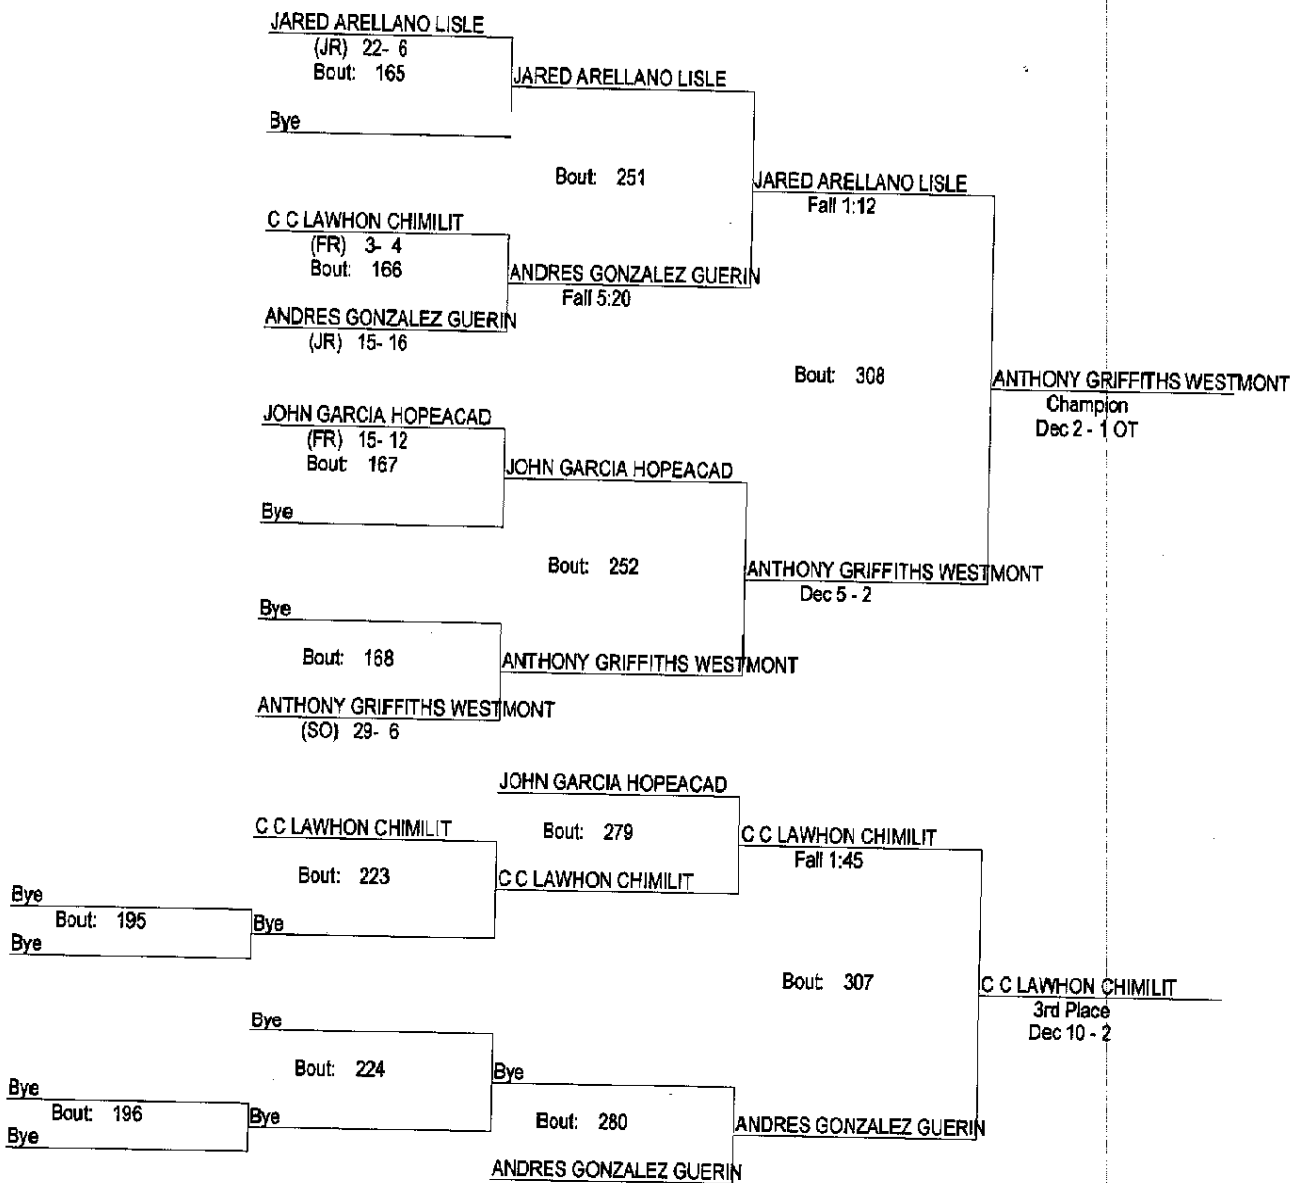

# LISLE IHSA REGIONAL 2014

02/08/2014

285

**- Place Winners -**

- 1st ANTHONY GRIFFITHS WESTMONT 31- 6
- 2nd JARED ARELLANO LISLE (JR) 23- 7
- 3rd C C LAWTHON CHIMILIT (FR) 5- 5
- 4th ANDRES GONZALEZ GUERIN(JR) 16- 18