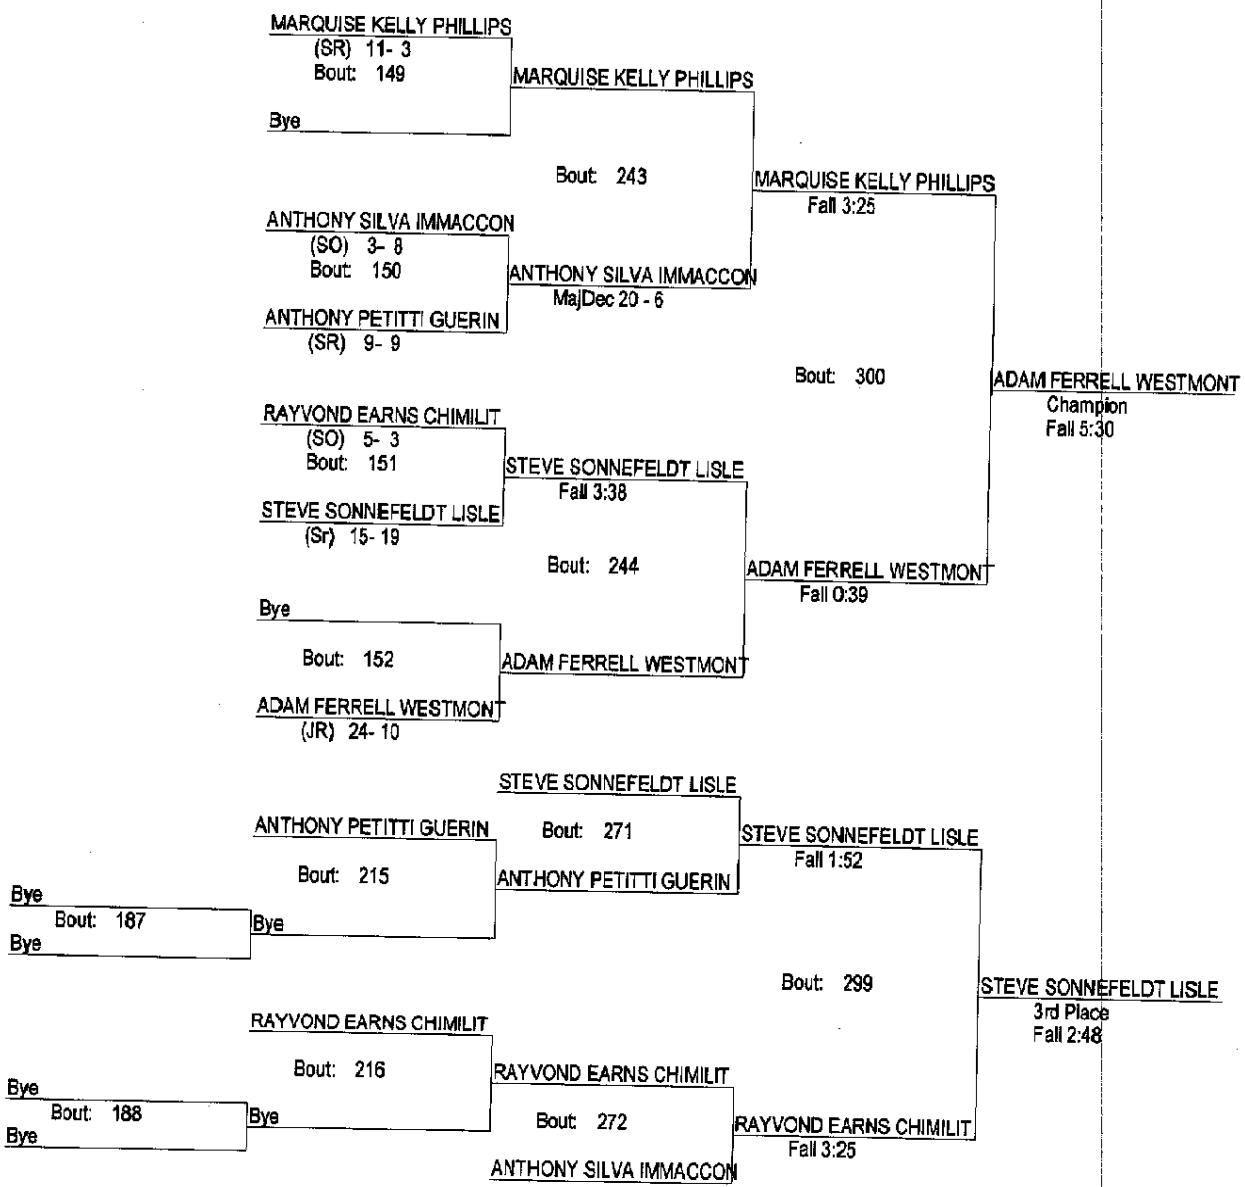

LISLE IHSA REGIONAL 2014

02/08/2014

170

1. Place Winners -
   1st ADAM FERRELL WESTMONT (JR) 26-10
   2nd MARQUISE KELLY PHILLIPS (SR) 12-4
   3rd STEVE SONNEFELDT LISLE (Sr) 18-20
   4th RAYVOND EARNS CHIMILIT (SO) 6-5