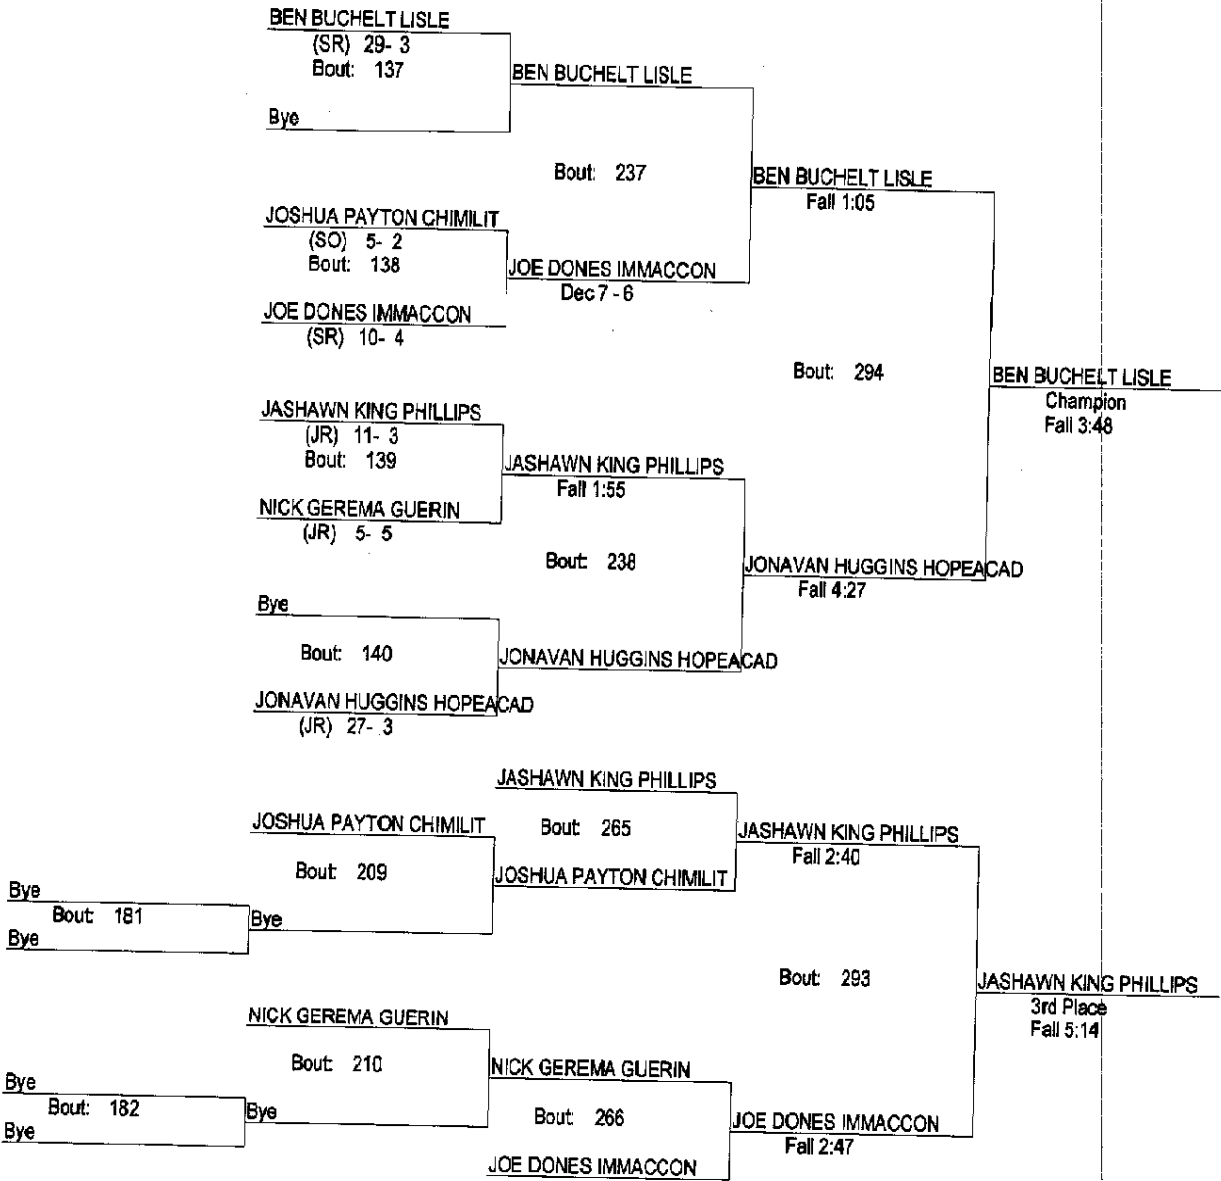

LISLE IHSA REGIONAL 2014

02/08/2014

145

1. Place Winners -
2. 1st BEN BUCHELT LISLE (SR) 31-3
   - 2nd JONAVAN HUGGINS HOPEACAD (JR) 28-4
   - 3rd JASHAWN KING PHILLIPS (JR) 14-4
   - 4th JOE DONES IMMACCON (SR) 12-6