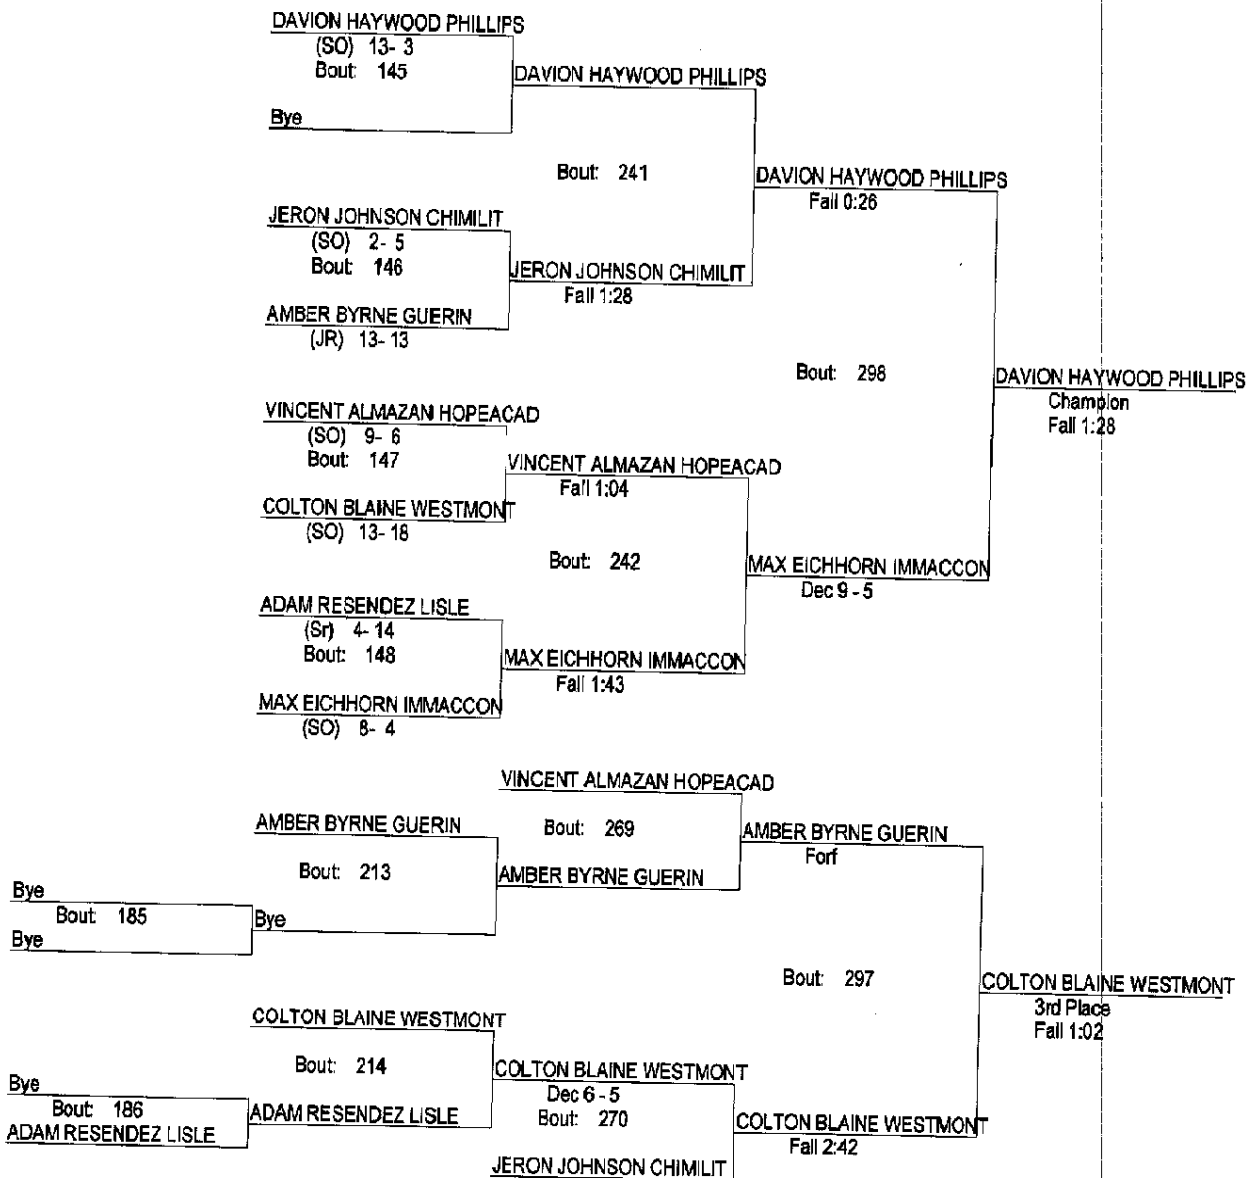

LISLE IHSA REGIONAL 2014

02/08/2014

160

- Place Winners -

- 1st DAVION HAYWOOD PHILLIPS (SO) 15- 3
- 2nd MAX EICHHORN IMMACCON (SO) 10- 5
- 3rd COLTON BLAINE WESTMONT (SO) 16- 19
- 4th AMBER BYRNE GUERIN (JR) 14- 15