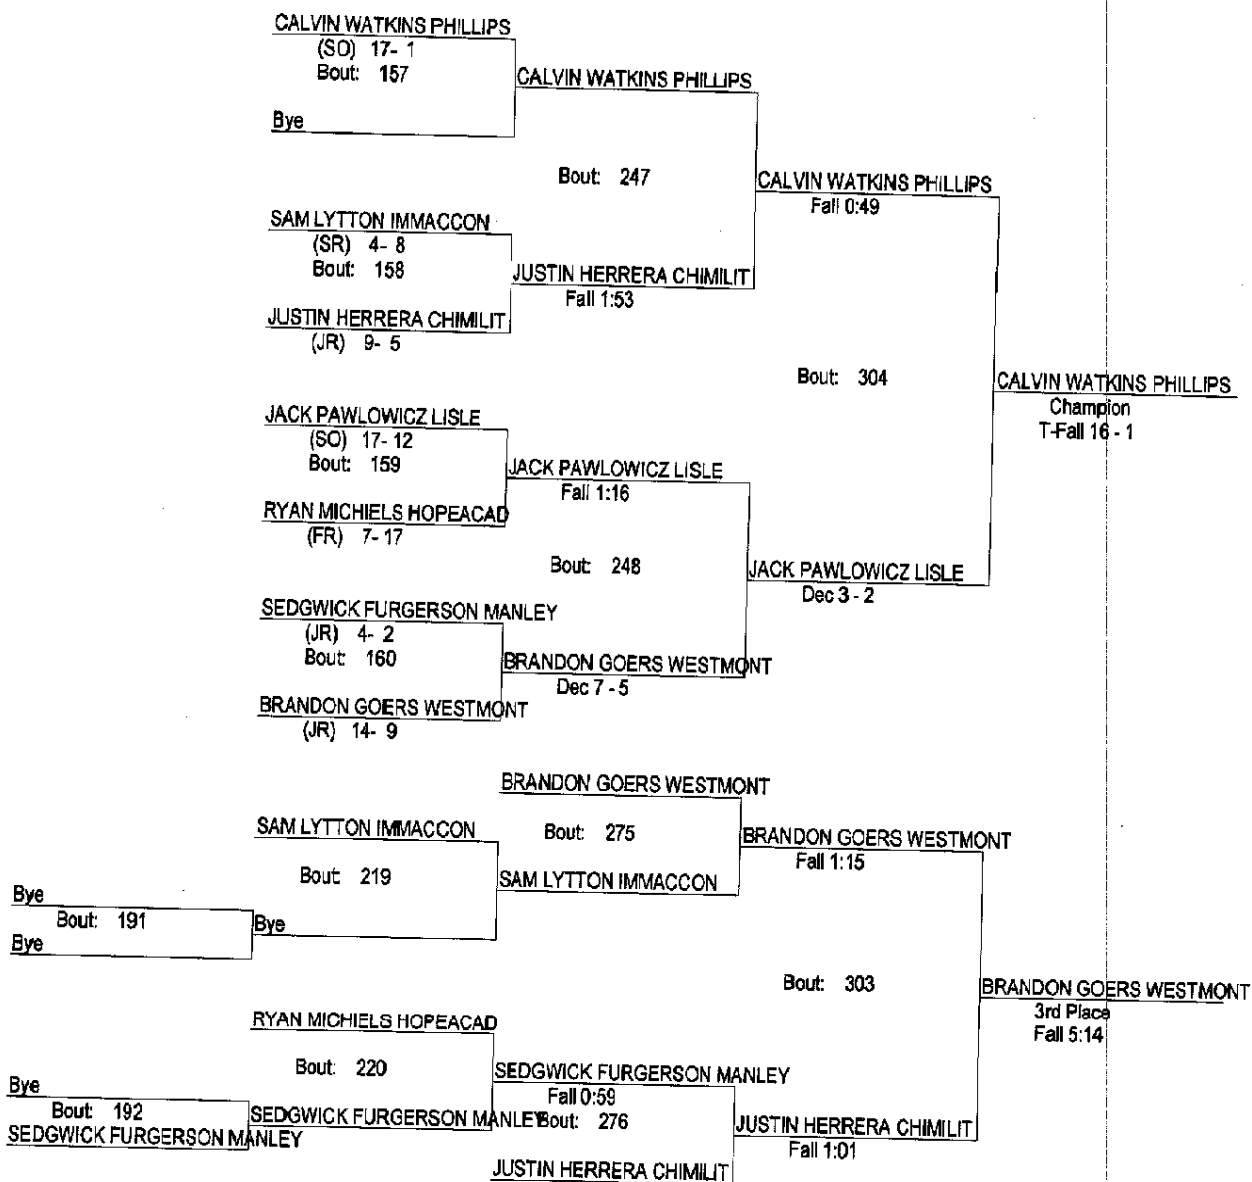

LISLE IHSA REGIONAL 2014

02/08/2014

195

- Place Winners -

- 1st CALVIN WATKINS PHILLIPS (SO) 19- 1
- 2nd JACK PAWLOWICZ LISLE (SO) 19-13
- 3rd BRANDON GOERS WESTMONT (JR) 17-10
- 4th JUSTIN HERRERA CHIMIT (JR) 11- 7