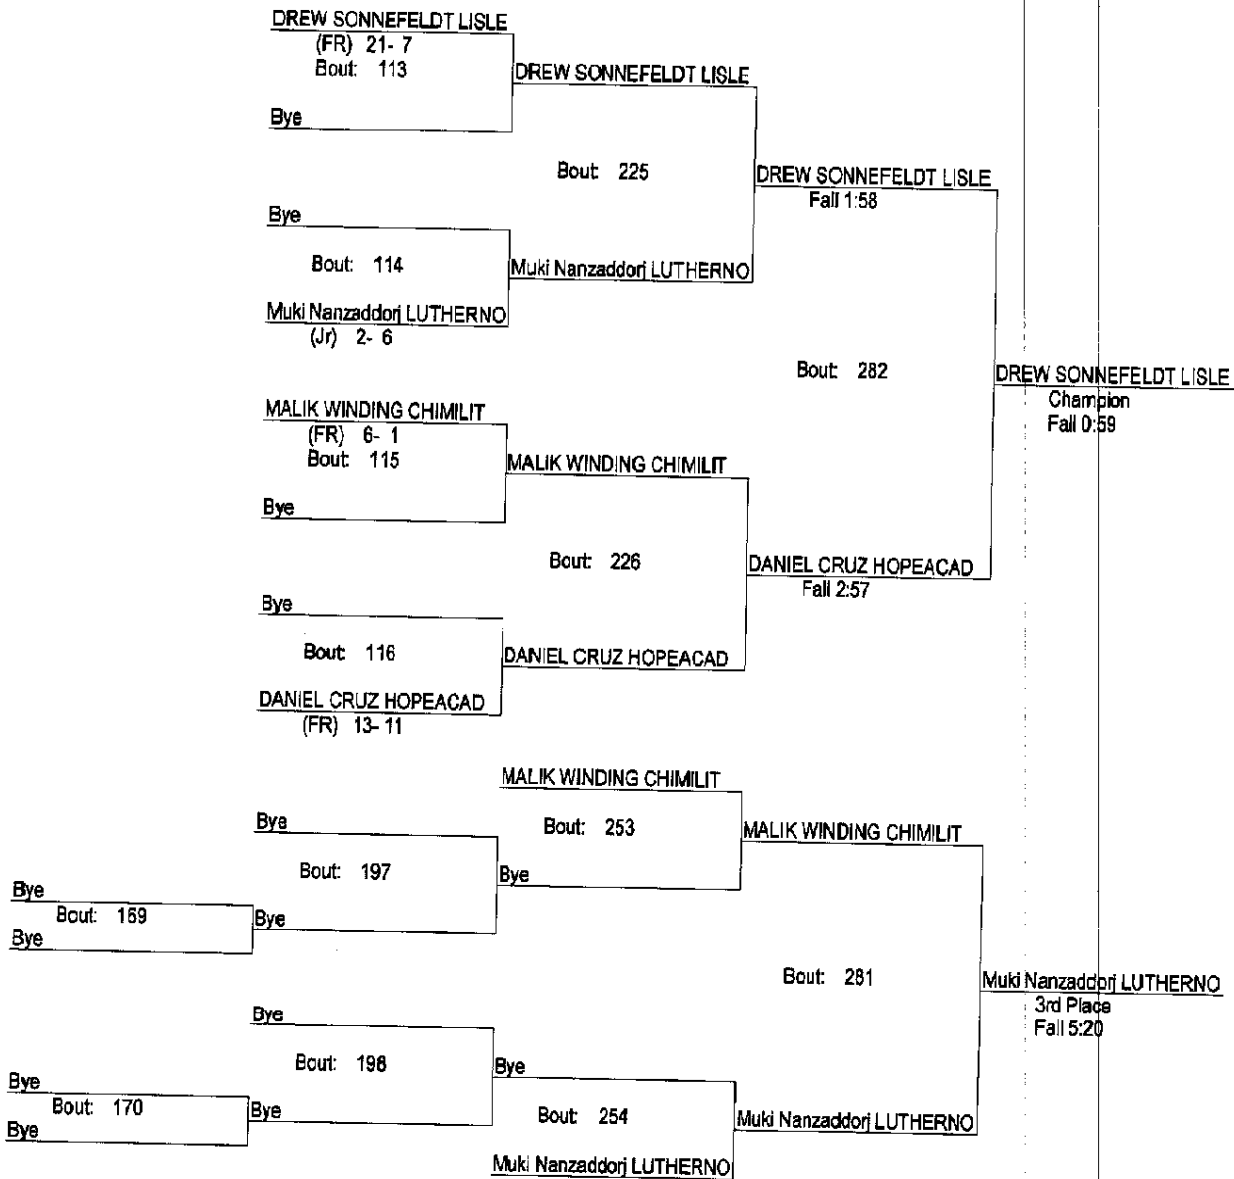

LISLE IHSA REGIONAL 2014

02/08/2014

Place	Score	Name	1st	2nd	3rd	4th
1	228.00	LISLE	6	4	2	
2	139.50	CHICAGO PHILLIPS	2	3	2	2
3	102.00	WESTMONT	2	1	3	1
4	97.00	CHICAGO G HOPE ACADEMY	1	2	2	1
5	86.00	CHICAGO MILITARY ACADEMY - BRONZEVILLE	1	1	2	3
6	84.00	I. C. CATHOLIC PREP	1	2	1	1
7	61.00	RIVER GROVE GUERIN	1		1	4
8	27.00	LUTHER NORTH			1	
9	7.00	CHICAGO MANLEY			1	
10	4.00	WESTCHESTER ST. JOSEPH				1

* Team has non-scoring wrestler

LISLE IHSA REGIONAL 2014

02/08/2014

106

- Place Winners -

- 1st DREW SONNEFELDT LISLE (FR) 23- 7
- 2nd DANIEL CRUZ HOPEACAD (FR) 14- 12
- 3rd Muki Nanzaddorj LUTHERNO (Jr) 3- 7
- 4th MALIK WINDING CHIMIT (FR) 6- 3