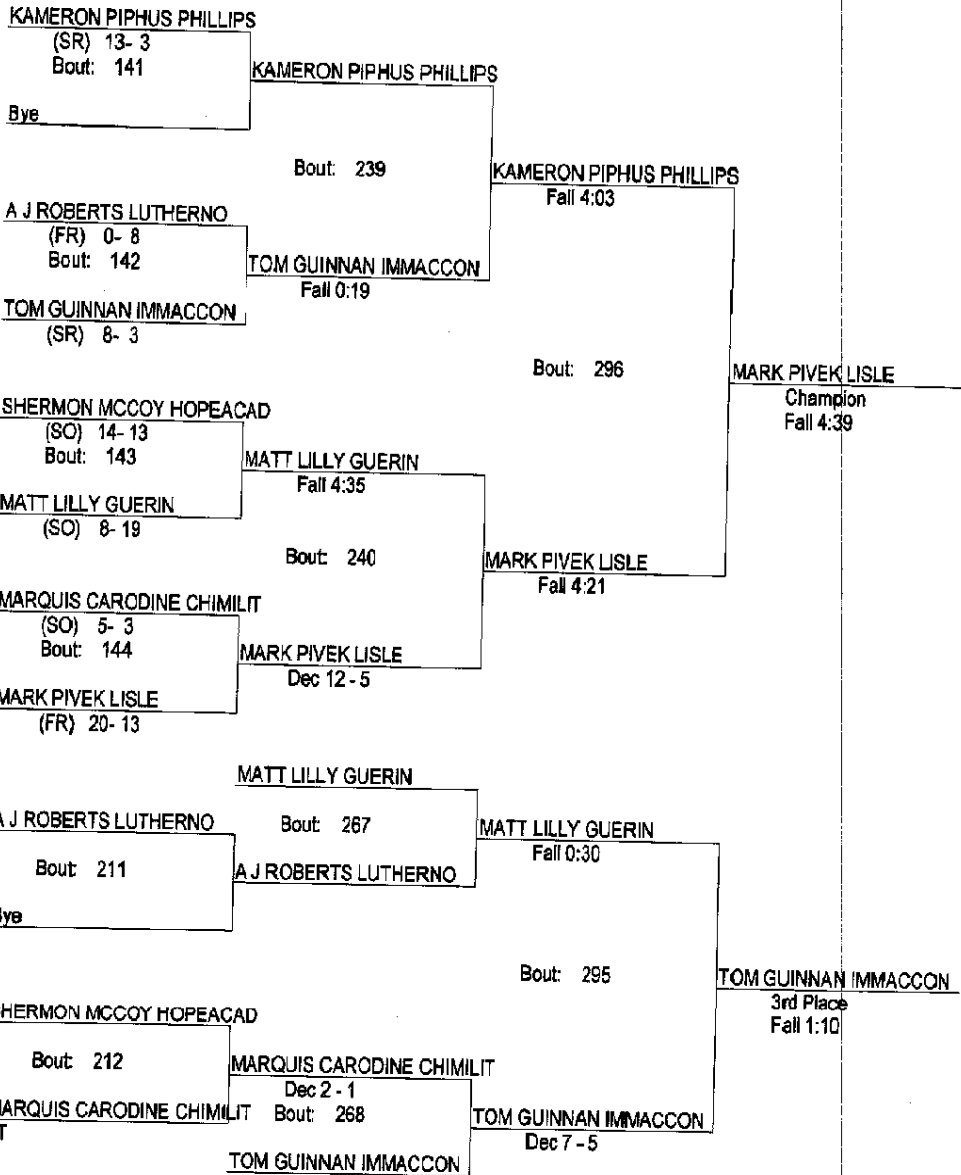

LISLE IHSA REGIONAL 2014

02/08/2014

152

1. Place Winners -
2. 1st MARK PIVEK LISLE (FR) 23-13
   - 2nd KAMERON PIPHUS PHILLIPS(SR) 14-4
   - 3rd TOM GUINNAN IMMACCON (SR) 11-4
   - 4th MATT LILLY GUERIN (SO) 10-21