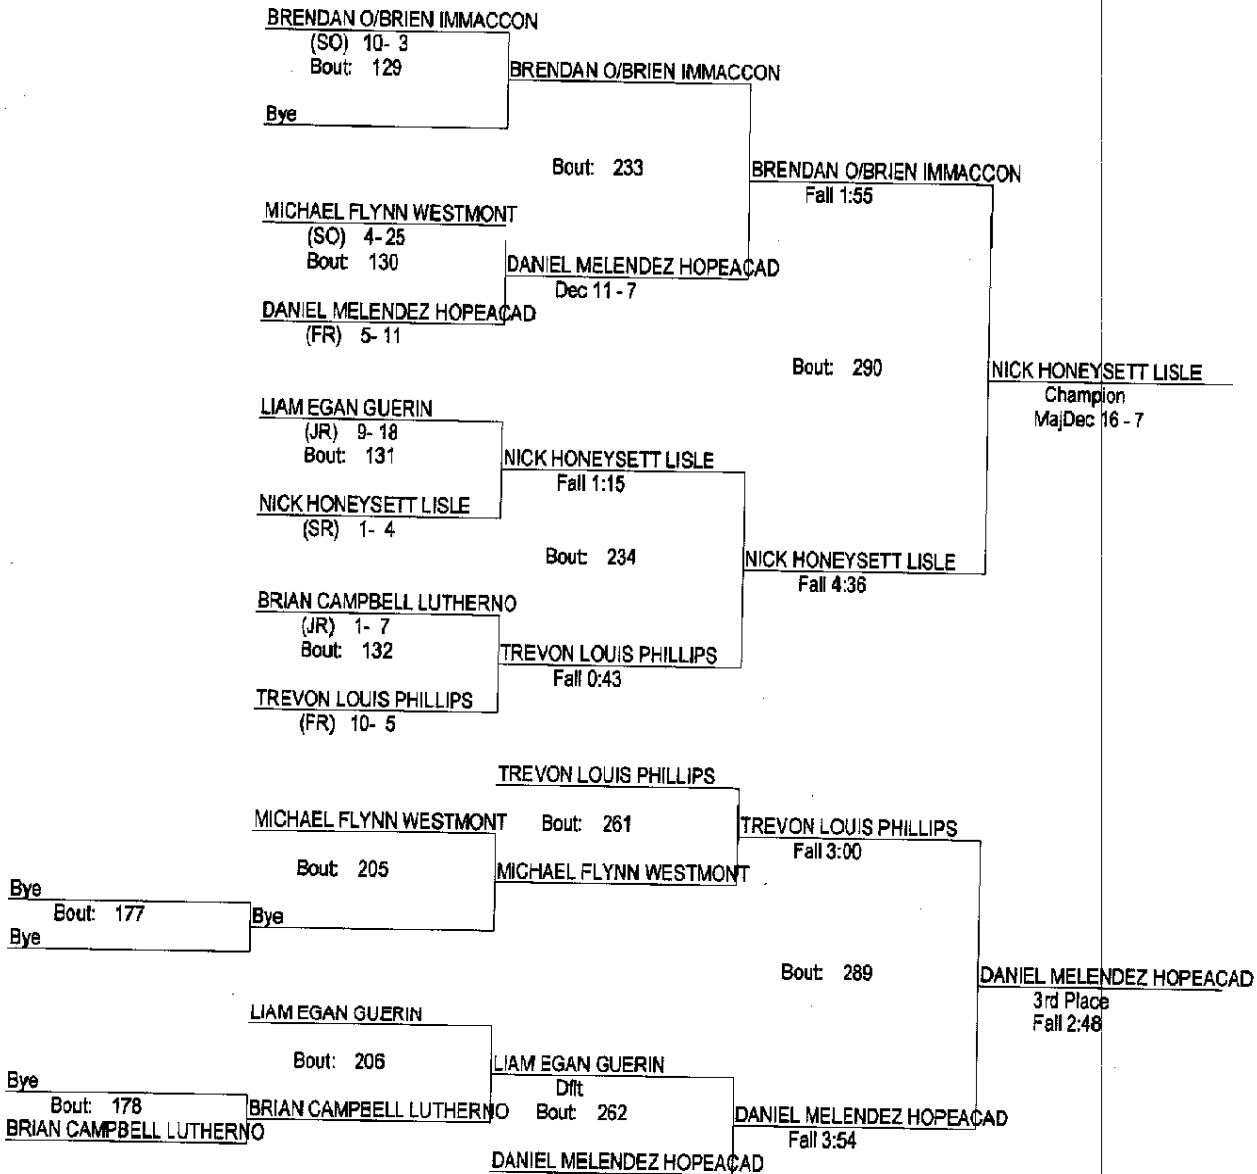

LISLE IHSA REGIONAL 2014

02/08/2014

132

- Place Winners -

- 1st NICK HONEYSETT LISLE (SR) 4- 4
- 2nd BRENDAN O'BRIEN IMMACCON (SO) 11- 4
- 3rd DANIEL MELENDEZ HOPEACAD (FR) 8-12
- 4th TREVON LOUIS PHILLIPS (FR) 12- 7