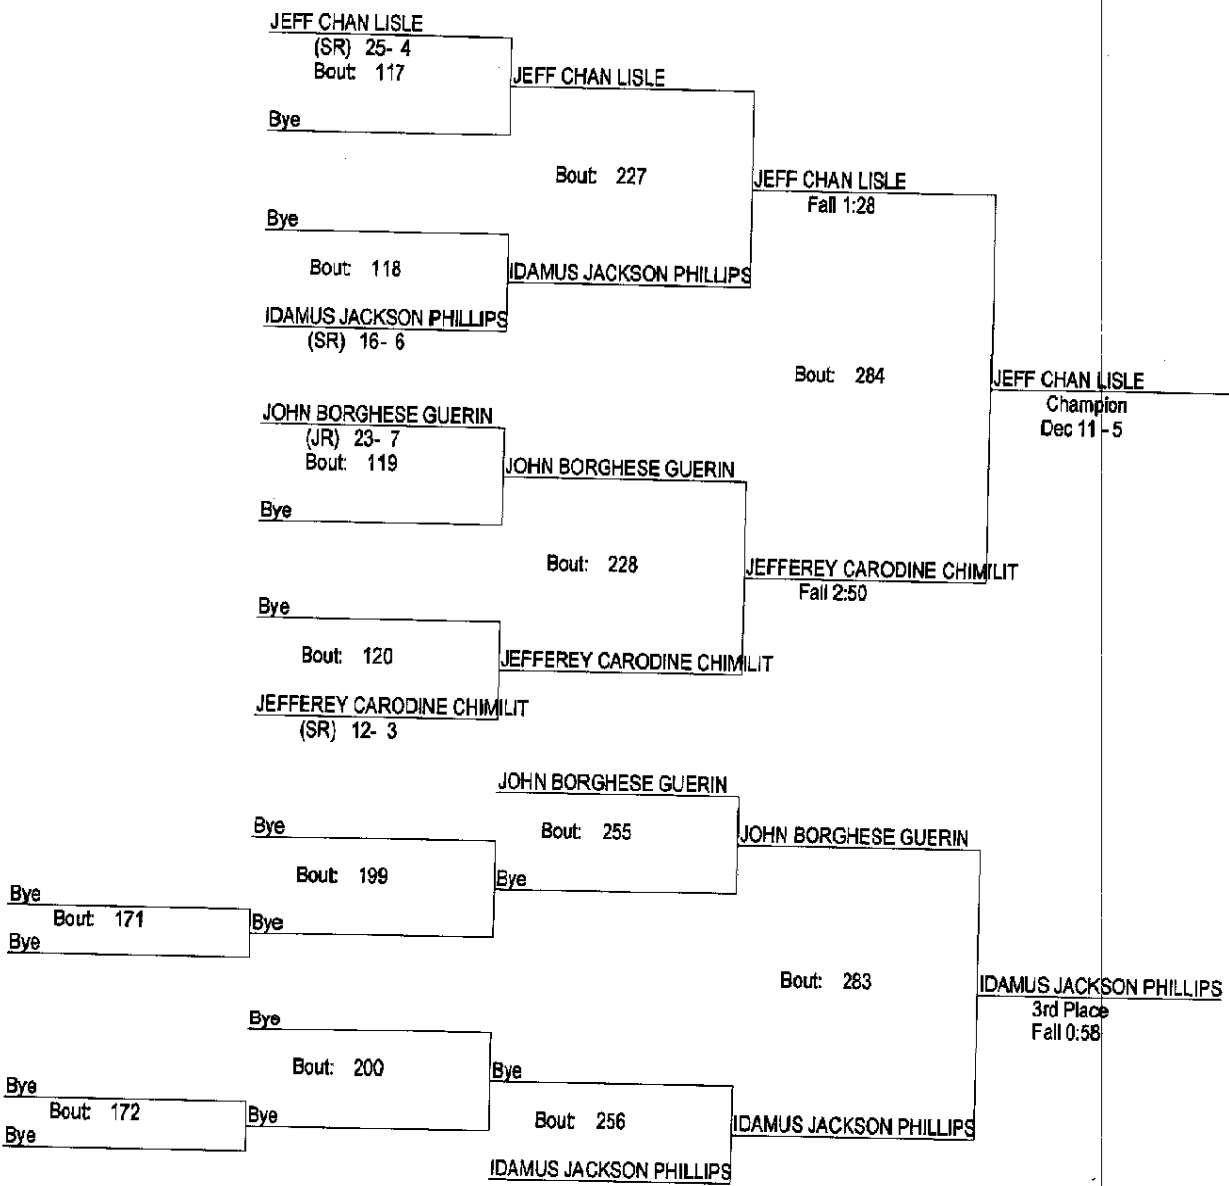

LISLE IHSA REGIONAL 2014

02/08/2014

113

1. Place Winners -
2. 1st JEFF CHAN LISLE (SR) 27- 4
   - 2nd JEFFEREY CARODINE CHIMILIT (SR) 13- 4
   - 3rd IDAMUS JACKSON PHILLIPS (SR) 17- 7
   - 4th JOHN BORGHESE GUERIN (JR) 23- 9