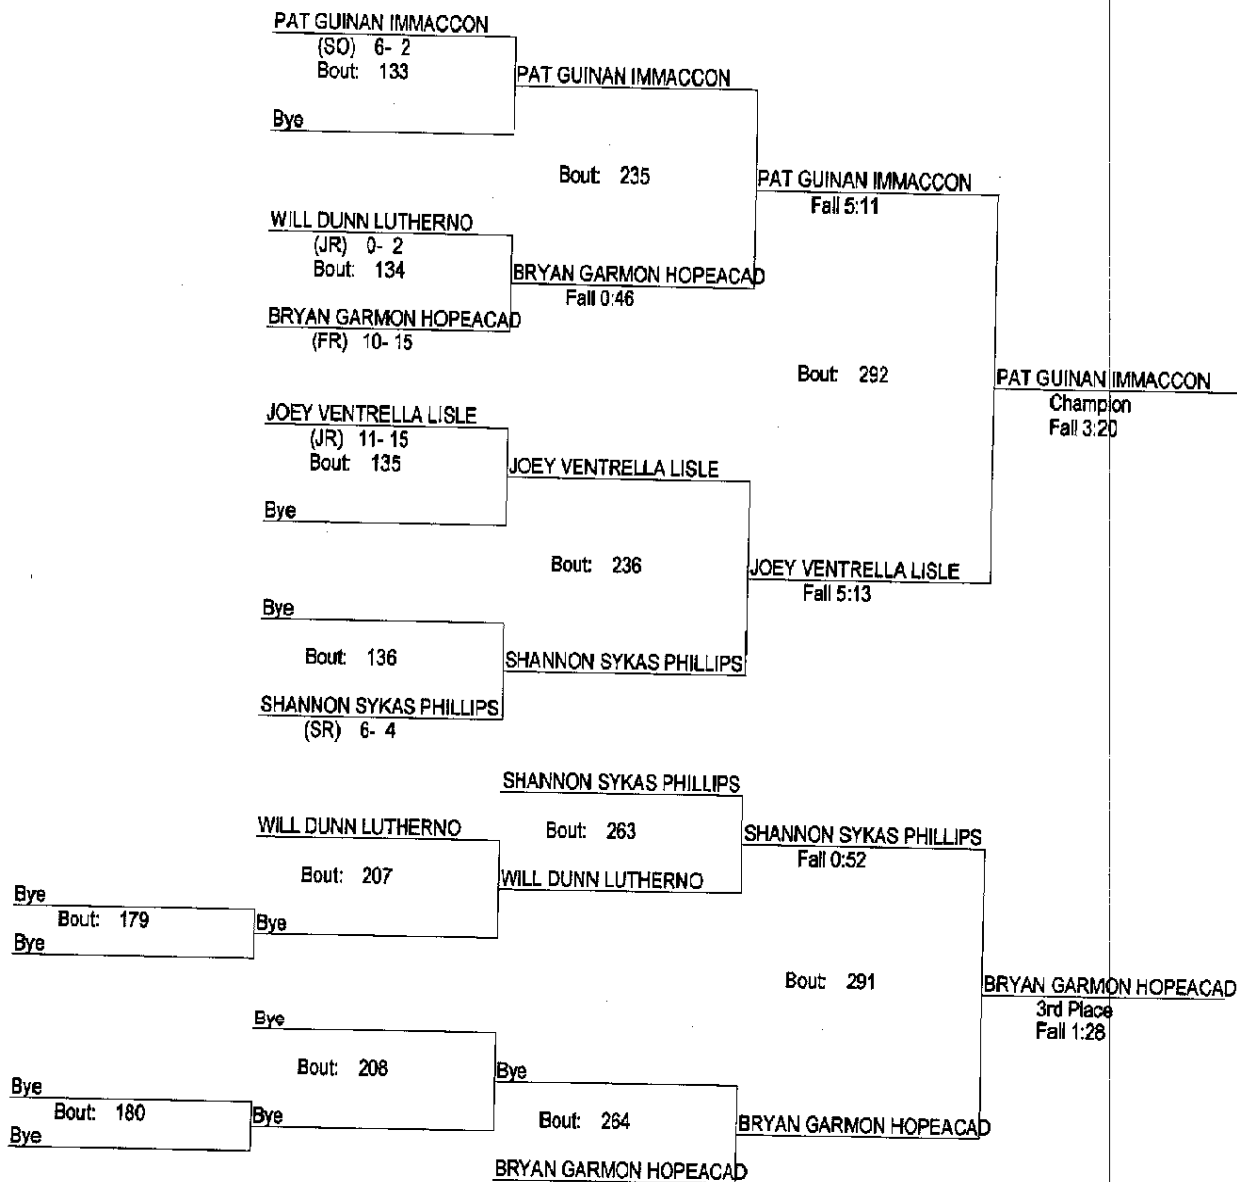

LISLE IHSA REGIONAL 2014

02/08/2014

138

- Place Winners -

- 1st PAT GUINAN IMMACCON (SO) 8- 2
- 2nd JOEY VENTRELLA LISLE (JR) 12- 16
- 3rd BRYAN GARMON HOPEACAD (FR) 12- 16
- 4th SHANNON SYKAS PHILLIPS (SR) 7- 6