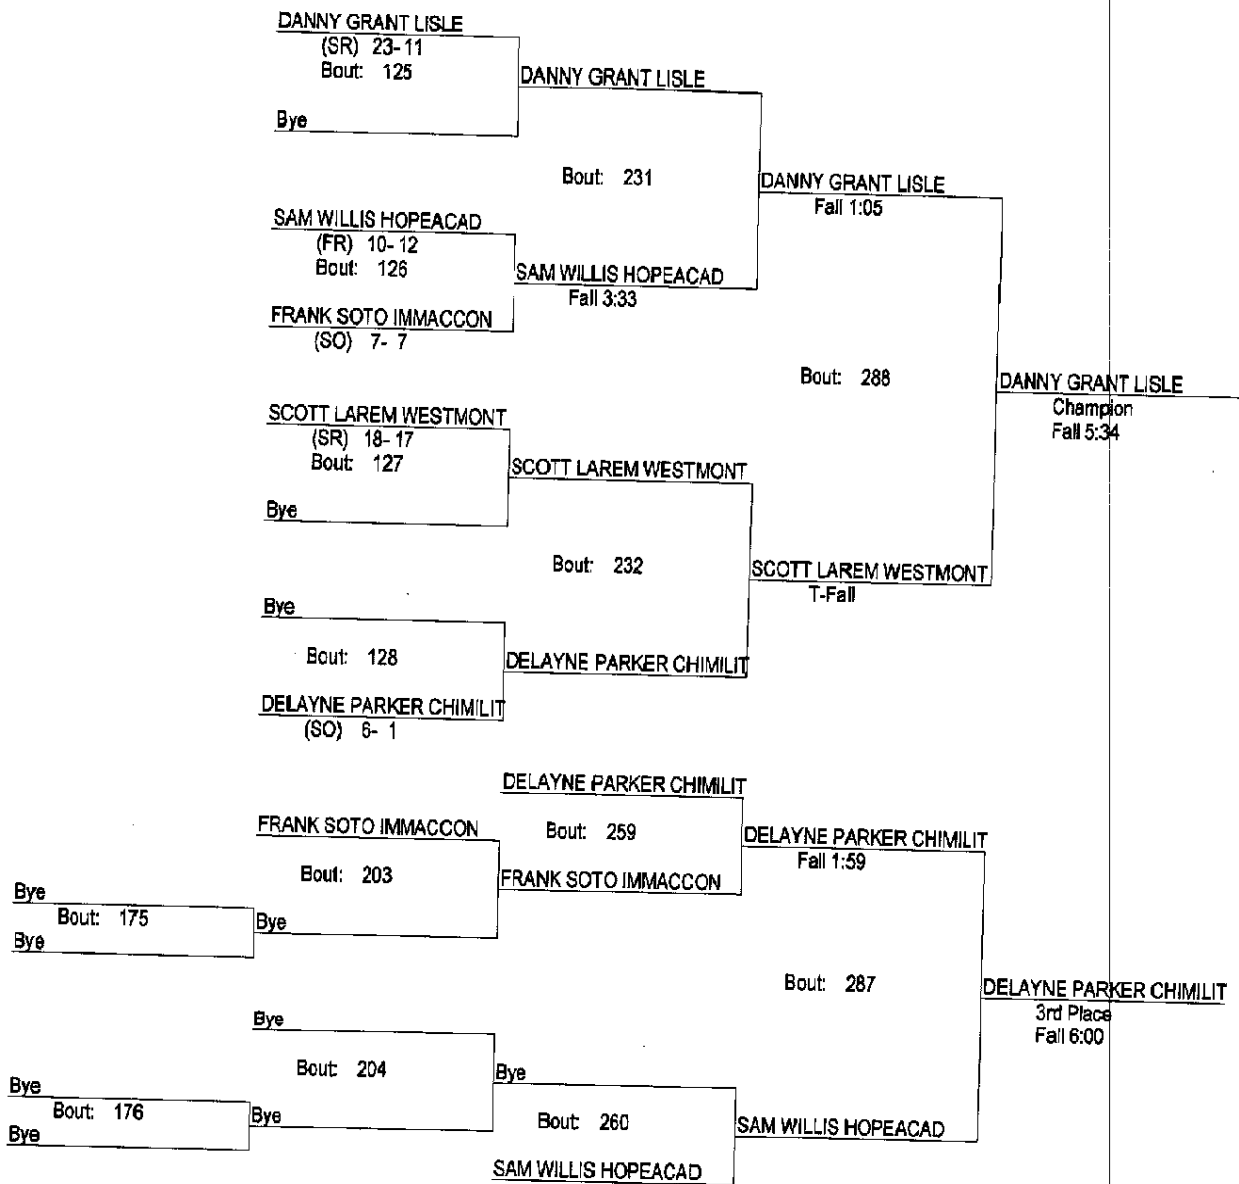

LISLE IHSA REGIONAL 2014

02/08/2014

126

1. Place Winners -
2. 1st DANNY GRANT LISLE (SR) 25-11
   - 2nd SCOTT LAREM WESTMONT (SR) 19-18
   - 3rd DELAYNE PARKER CHIMILIT (SO) 8-2
   - 4th SAM WILLIS HOPEACAD (FR) 11-14