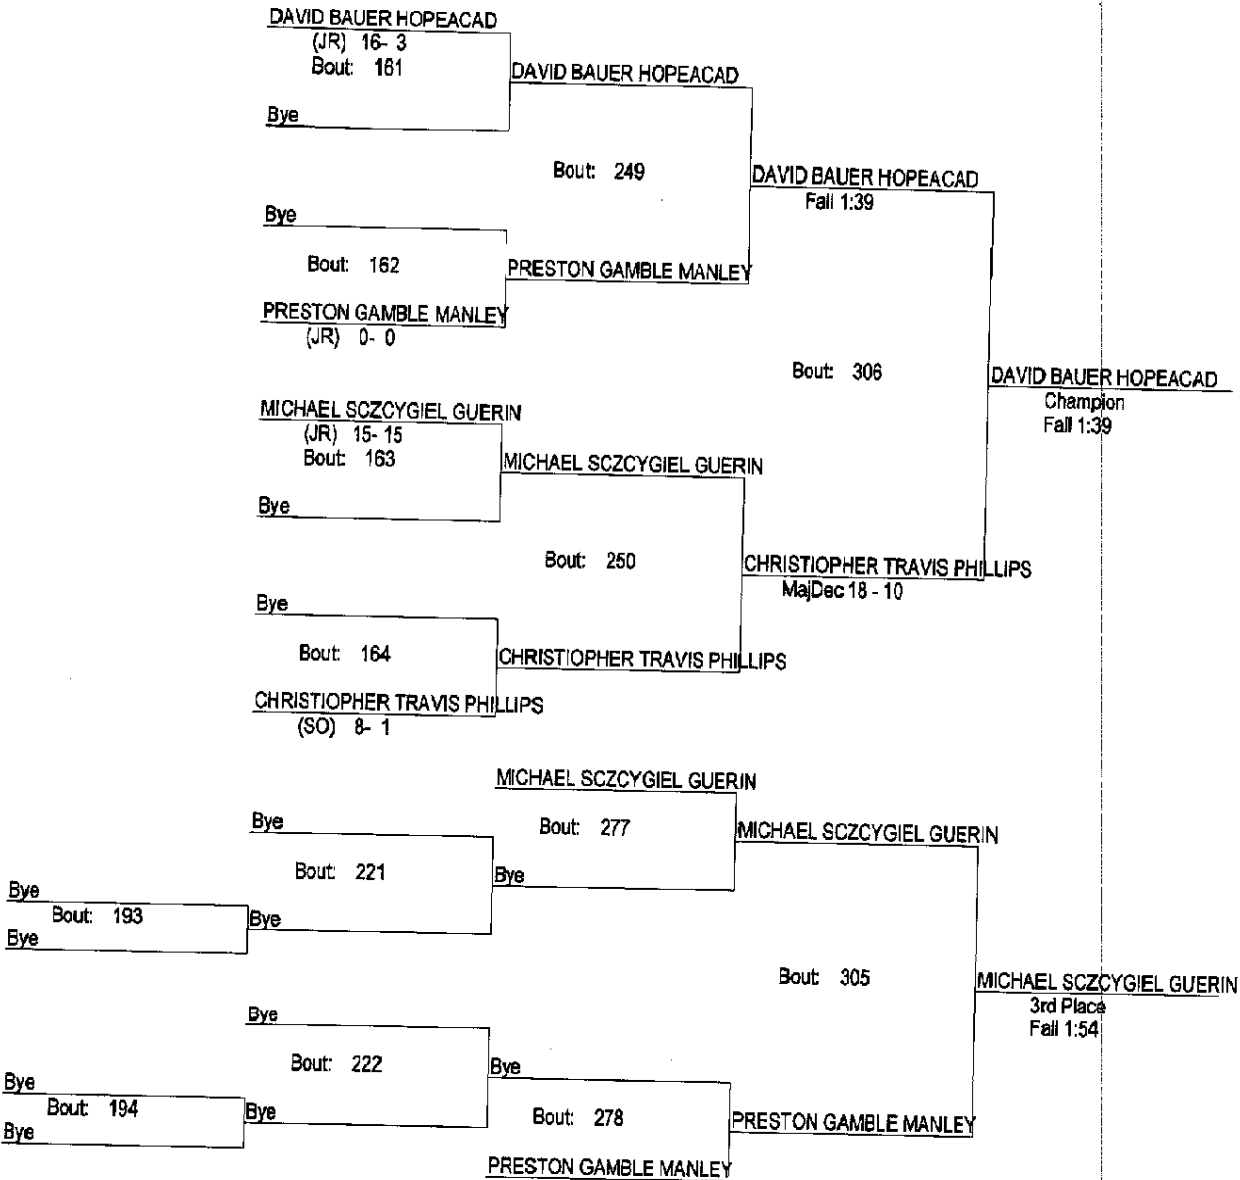

LISLE IHSA REGIONAL 2014

02/08/2014

220

1. Place Winners -
   1st DAVID BAUER HOPEACAD (JR) 18- 3
   2nd CHRISTIOPHER TRAVIS PHILLIPS (SO) 9- 2
   3rd MICHAEL SCZCYGIEL GUERIN (JR) 16-16
   4th PRESTON GAMBLE MANLEY (JR) 0- 2