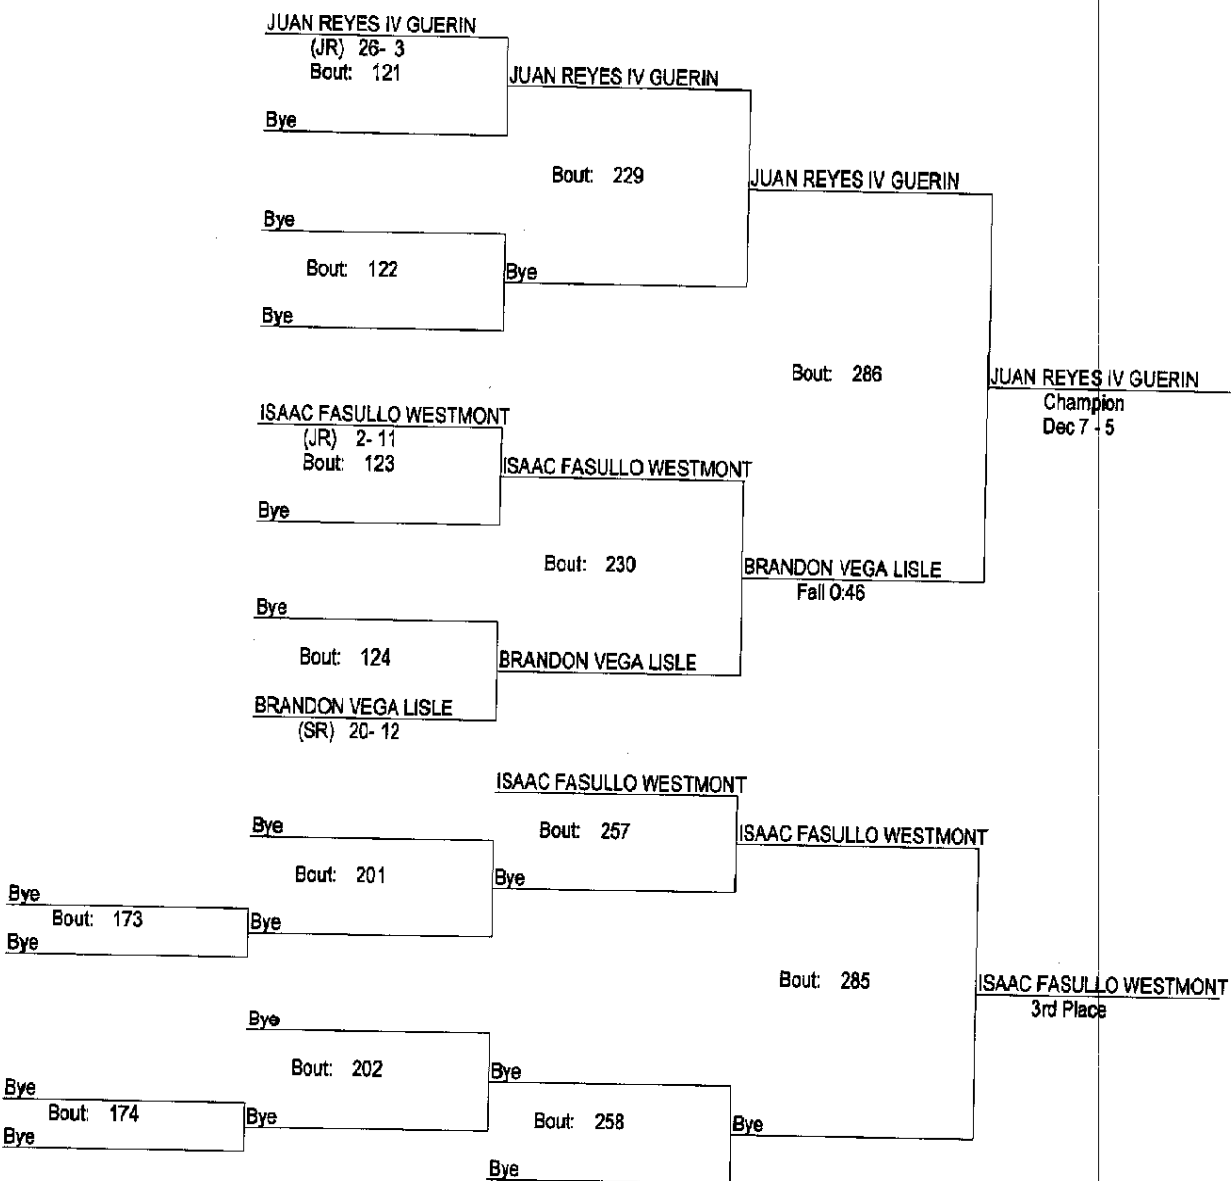

LISLE IHSA REGIONAL 2014

02/08/2014

120

- Place Winners -

- 1st JUAN REYES IV GUERIN (JR) 27- 3
- 2nd BRANDON VEGA LISLE (SR) 21-13
- 3rd ISAAC FASULLO WESTMONT (JR) 2- 12
- 4th Bye