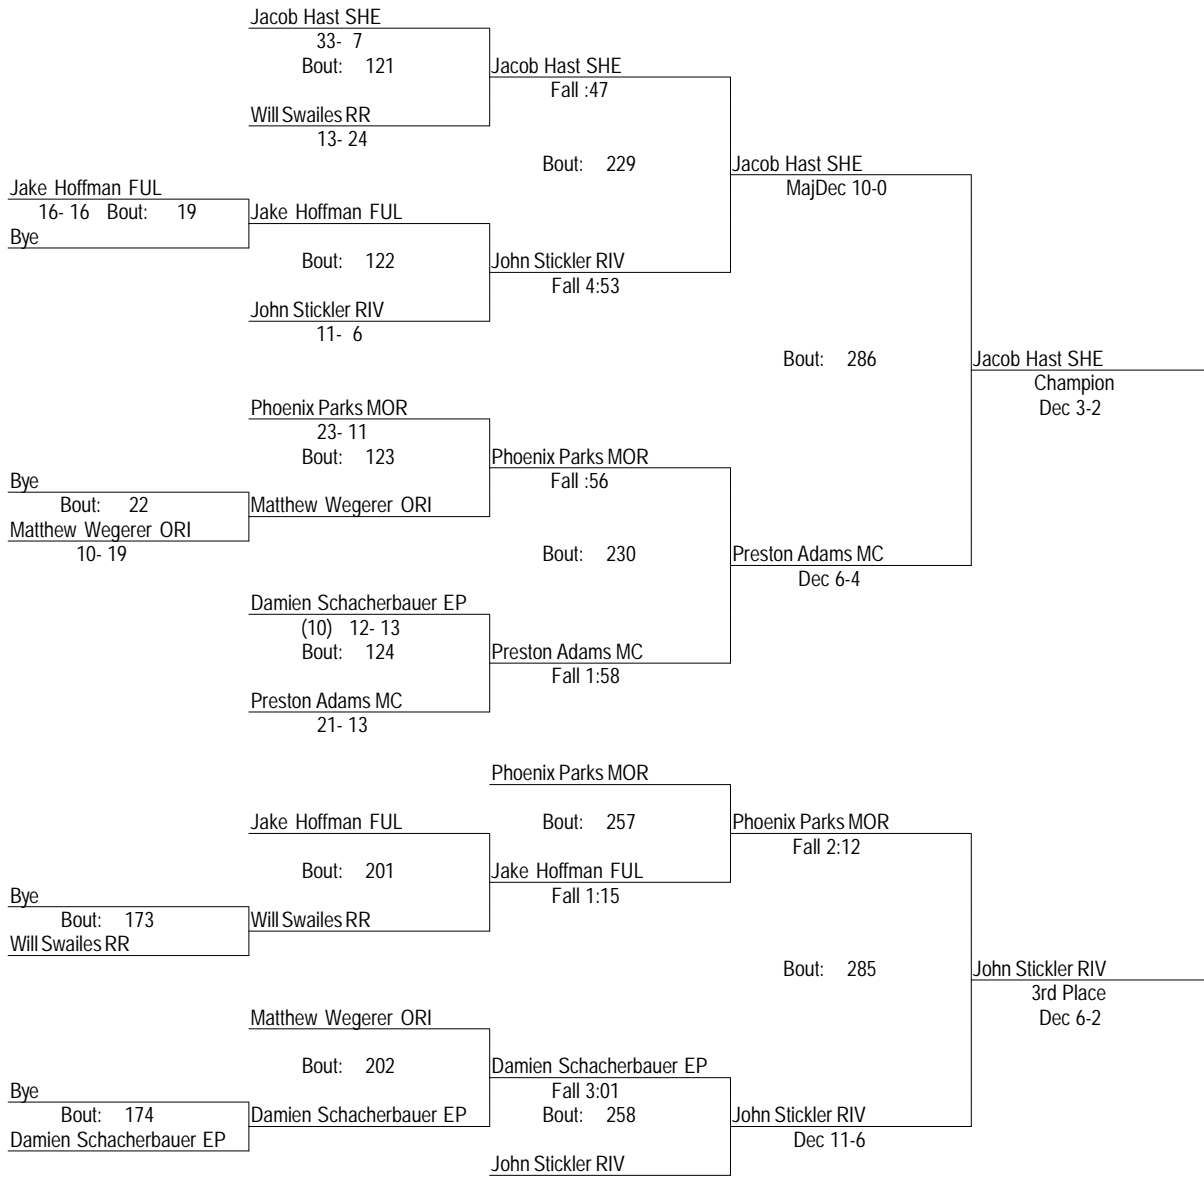

IHSA Class A Regional @ Erie

2/8/2014

120

- Place Winners -

1st Jacob Hast SHE	36- 7
2nd Preston Adams MC	23- 14
3rd John Stickler RIV	14- 7
4th Phoenix Parks MOR	25- 13