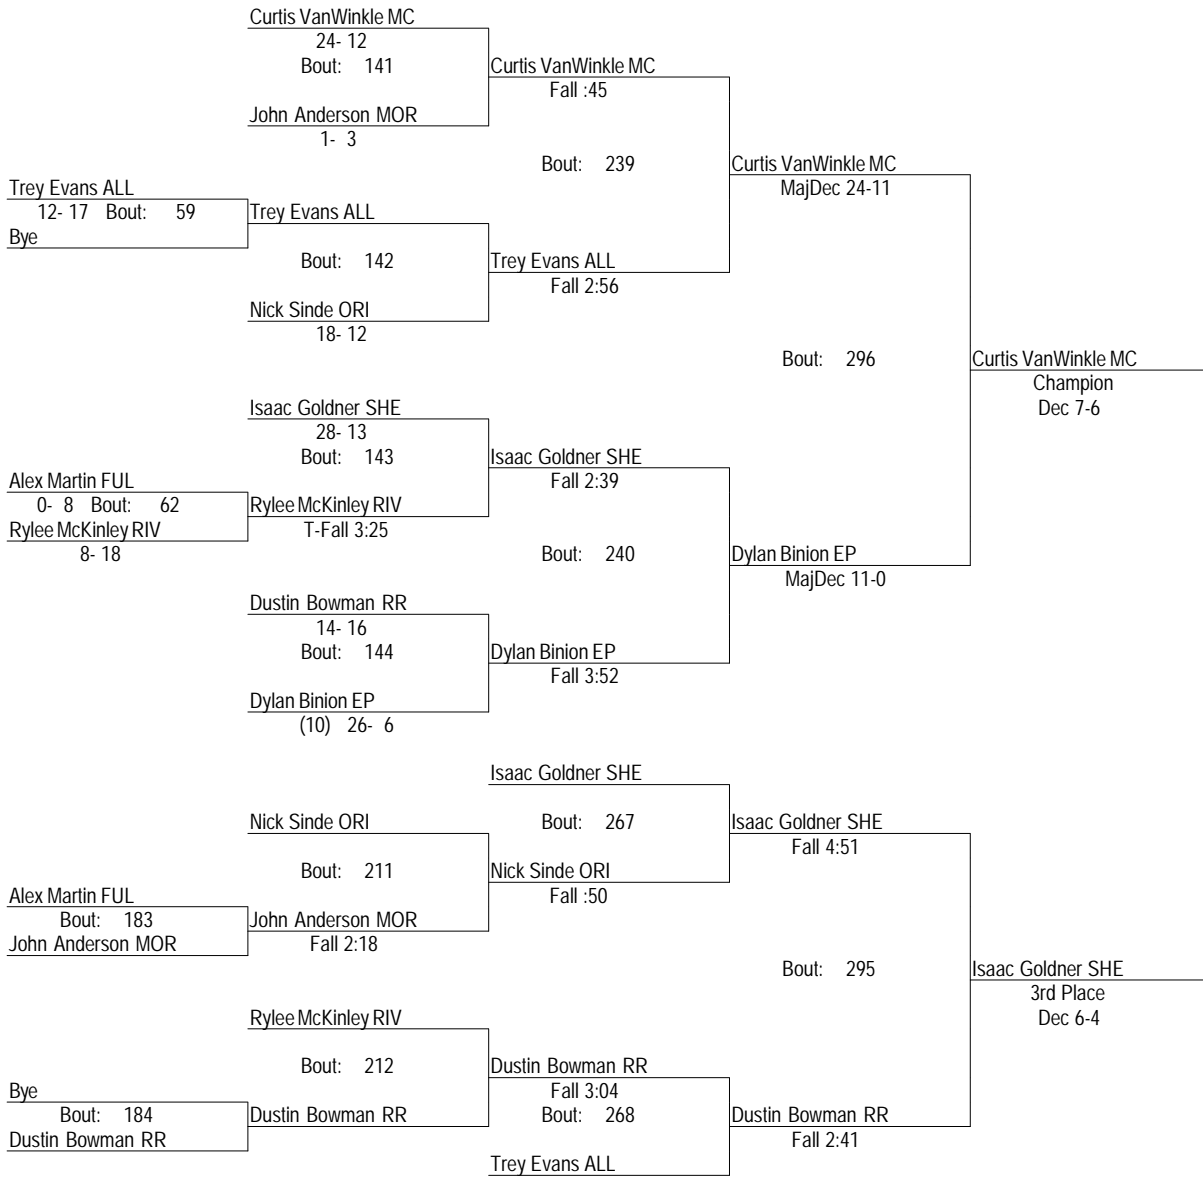

IHSA Class A Regional @ Erie

2/8/2014

152

1. Place Winners -
2. 1st Curtis VanWinkle MC 27- 12
   - 2nd Dylan Binion EP (10) 28- 7
   - 3rd Isaac Goldner SHE 31- 14
   - 4th Dustin Bowman RR 16- 18