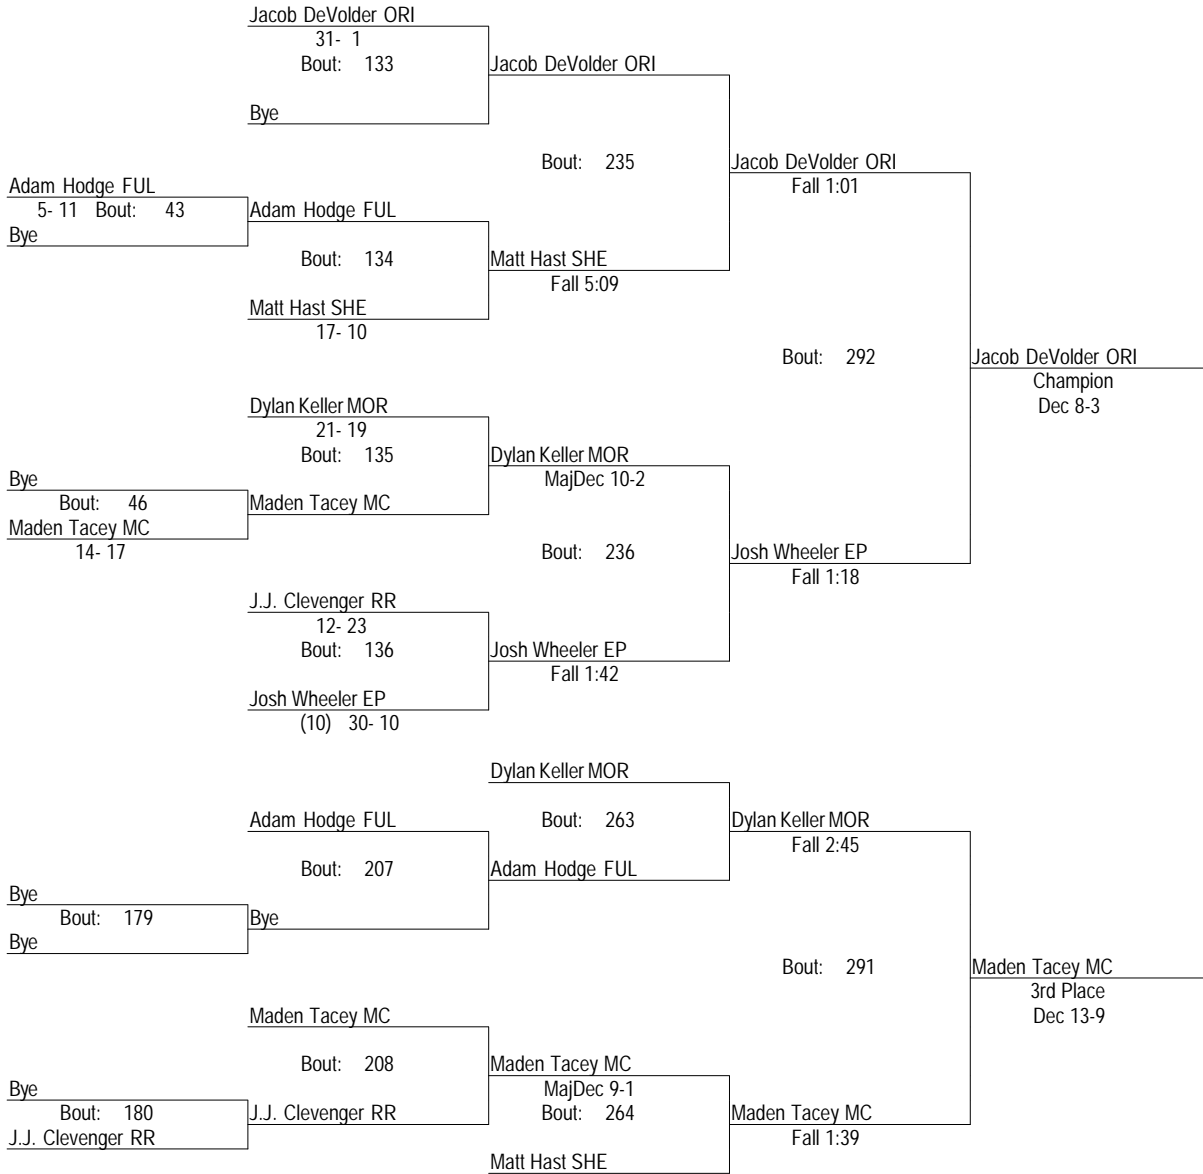

2/8/2014

132

- Place Winners -
- 1st Mike Dierikx ORI 22- 4
 - 2nd Grady Todd EP (10) 26- 12
 - 3rd Alex Morley SHE 34- 12
 - 4th Jerry Ruddell RR 11- 14

IHSA Class A Regional @ Erie

2/8/2014

138

- Place Winners -
- | | |
|------------------------|-------------|
| 1st Jacob DeVolder ORI | 33- 1 |
| 2nd Josh Wheeler EP | (10) 32- 11 |
| 3rd Maden Tacey MC | 17- 18 |
| 4th Dylan Keller MOR | 23- 21 |