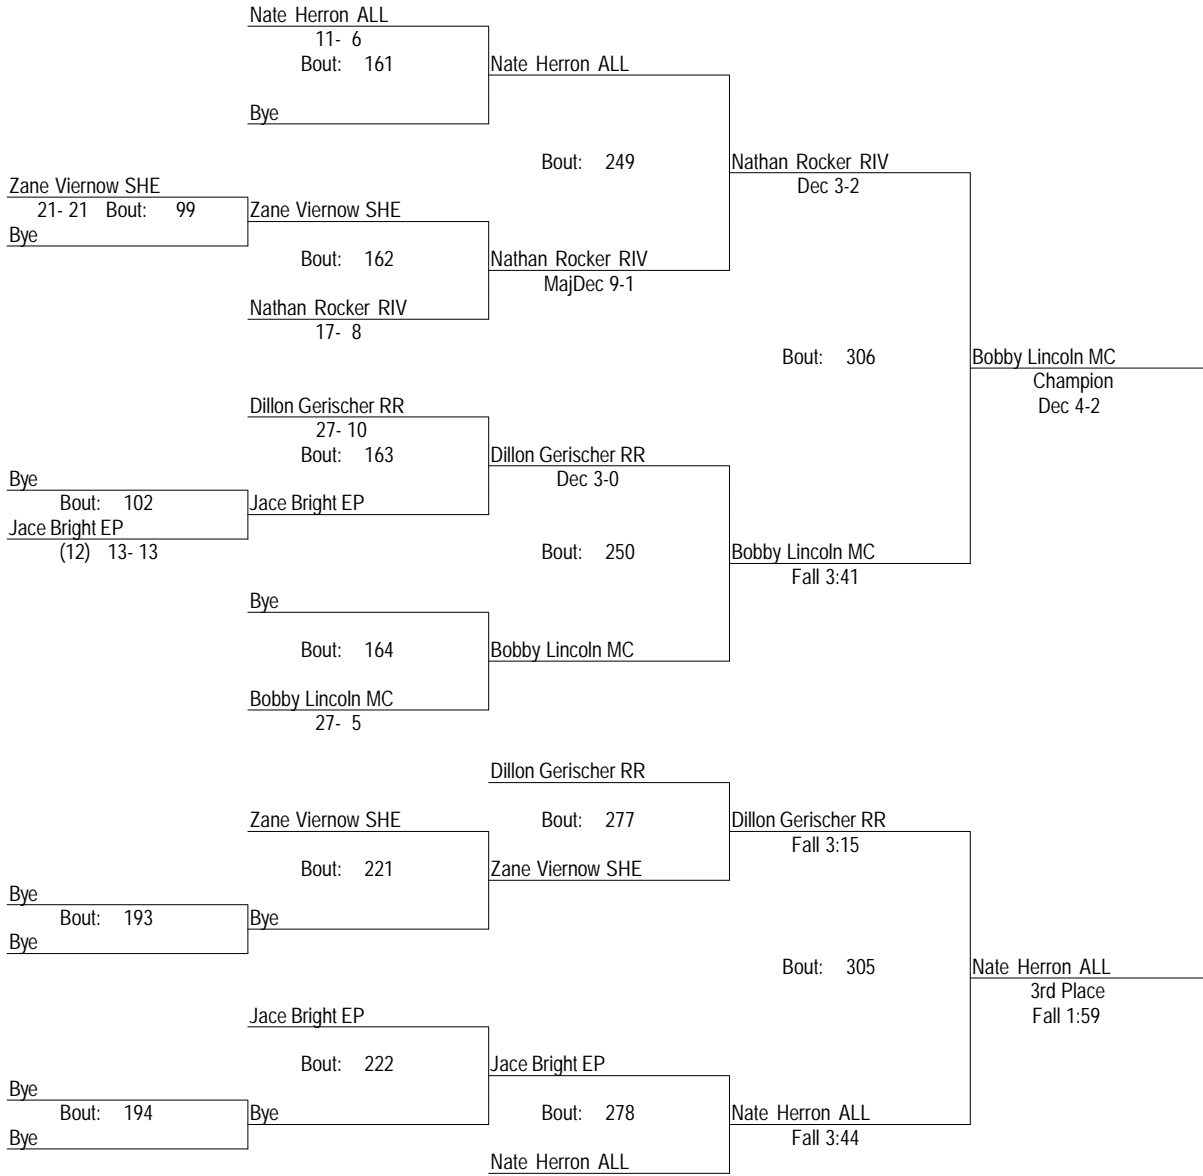

2/8/2014

195

- Place Winners -
1st Terry White RIV 21- 0
2nd Mason Weeks MC 12- 4
3rd Noah Bridgewater ORI 28- 10
4th Noah Eads EP (10) 28- 9

IHSA Class A Regional @ Erie

2/8/2014

220

- Place Winners -
- | | |
|-------------------------|--------|
| 1st Bobby Lincoln MC | 29- 5 |
| 2nd Nathan Rocker RIV | 19- 9 |
| 3rd Nate Herron ALL | 13- 7 |
| 4th Dillon Gerischer RR | 29- 12 |