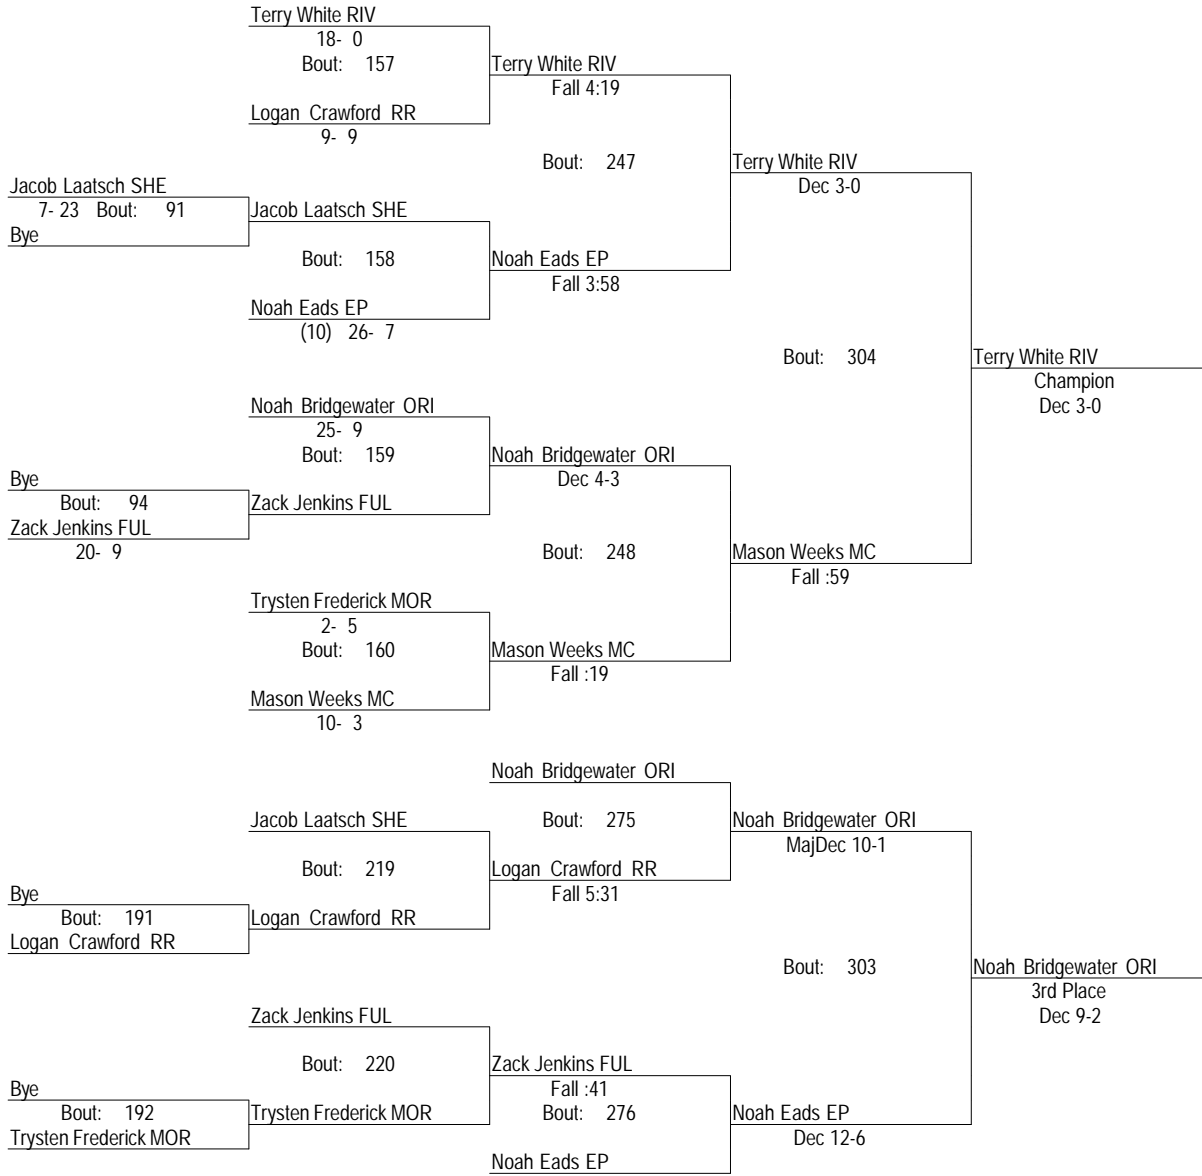

182

- Place Winners -
- | | |
|----------------------|--------|
| 1st Matthew Weeks MC | 30- 4 |
| 2nd Austin Shoup MOR | 24- 5 |
| 3rd Jon Stoops SHE | 32- 14 |
| 4th Dalton Ray RR | 18- 19 |

IHSA Class A Regional @ Erie

2/8/2014

195

- Place Winners -
1st Terry White RIV 21- 0
2nd Mason Weeks MC 12- 4
3rd Noah Bridgewater ORI 28- 10
4th Noah Eads EP (10) 28- 9

IHSA Class A Regional @ Erie

2/8/2014

220

- Place Winners -
- | | |
|-------------------------|--------|
| 1st Bobby Lincoln MC | 29- 5 |
| 2nd Nathan Rocker RIV | 19- 9 |
| 3rd Nate Herron ALL | 13- 7 |
| 4th Dillon Gerischer RR | 29- 12 |