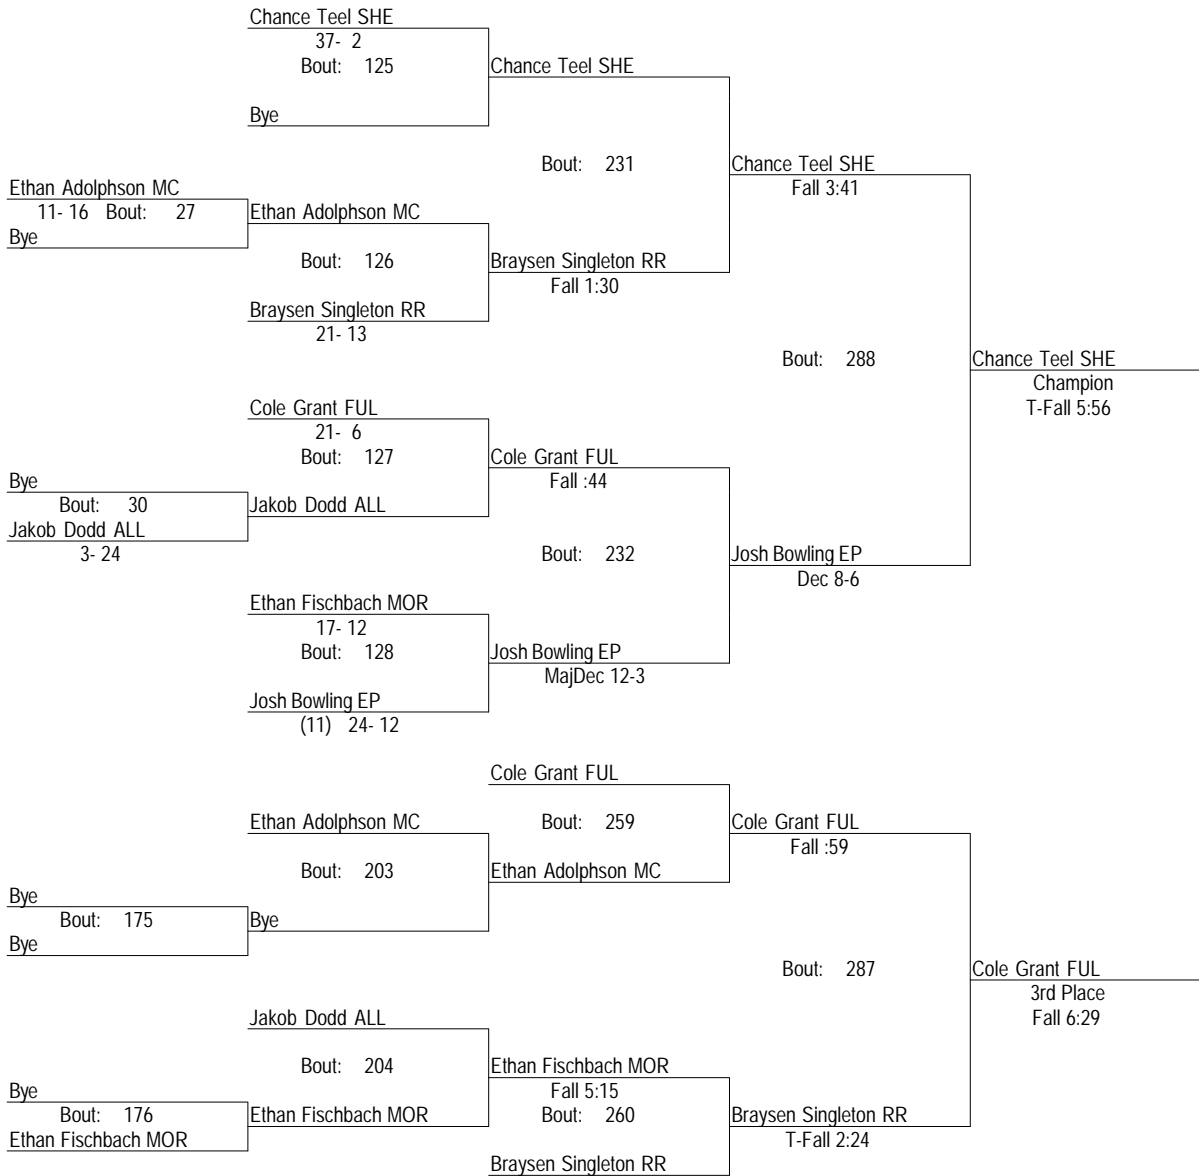

IHSA Class A Regional @ Erie

2/8/2014

126

1. Place Winners -
2. 1st Chance Teel SHE   39- 2
   - 2nd Josh Bowling EP   (11) 26- 13
   - 3rd Cole Grant FUL   24- 7
   - 4th Braysen Singleton RR   23- 15