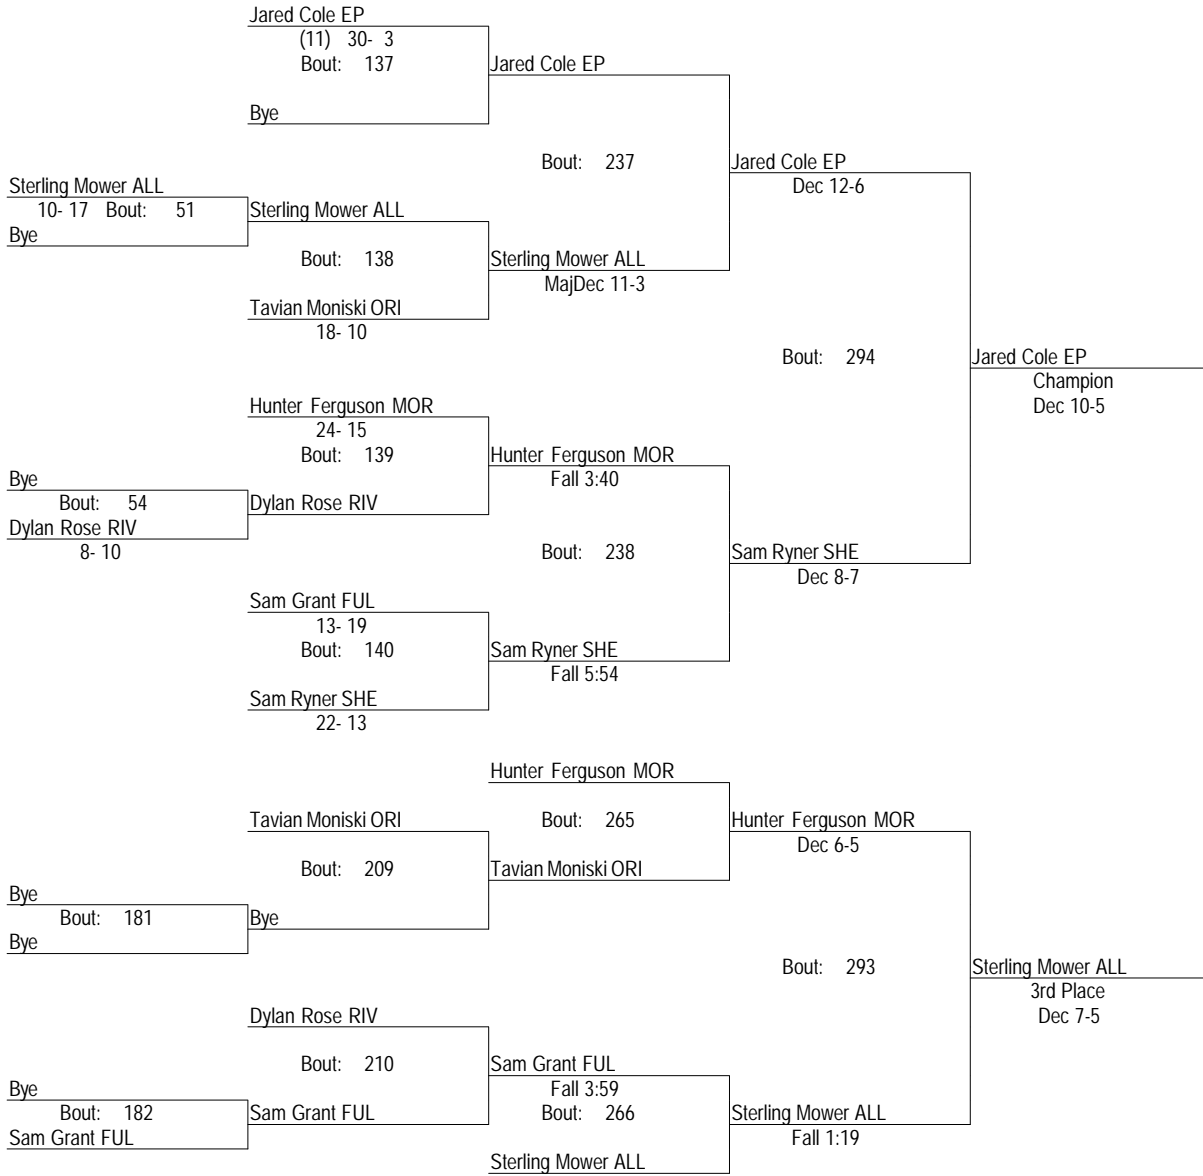

IHSA Class A Regional @ Erie

2/8/2014

145

1. Place Winners -

1st Jared Cole EP	(11) 32- 3
2nd Sam Ryner SHE	24- 14
3rd Sterling Mower ALL	13- 18
4th Hunter Ferguson MOR	26- 17