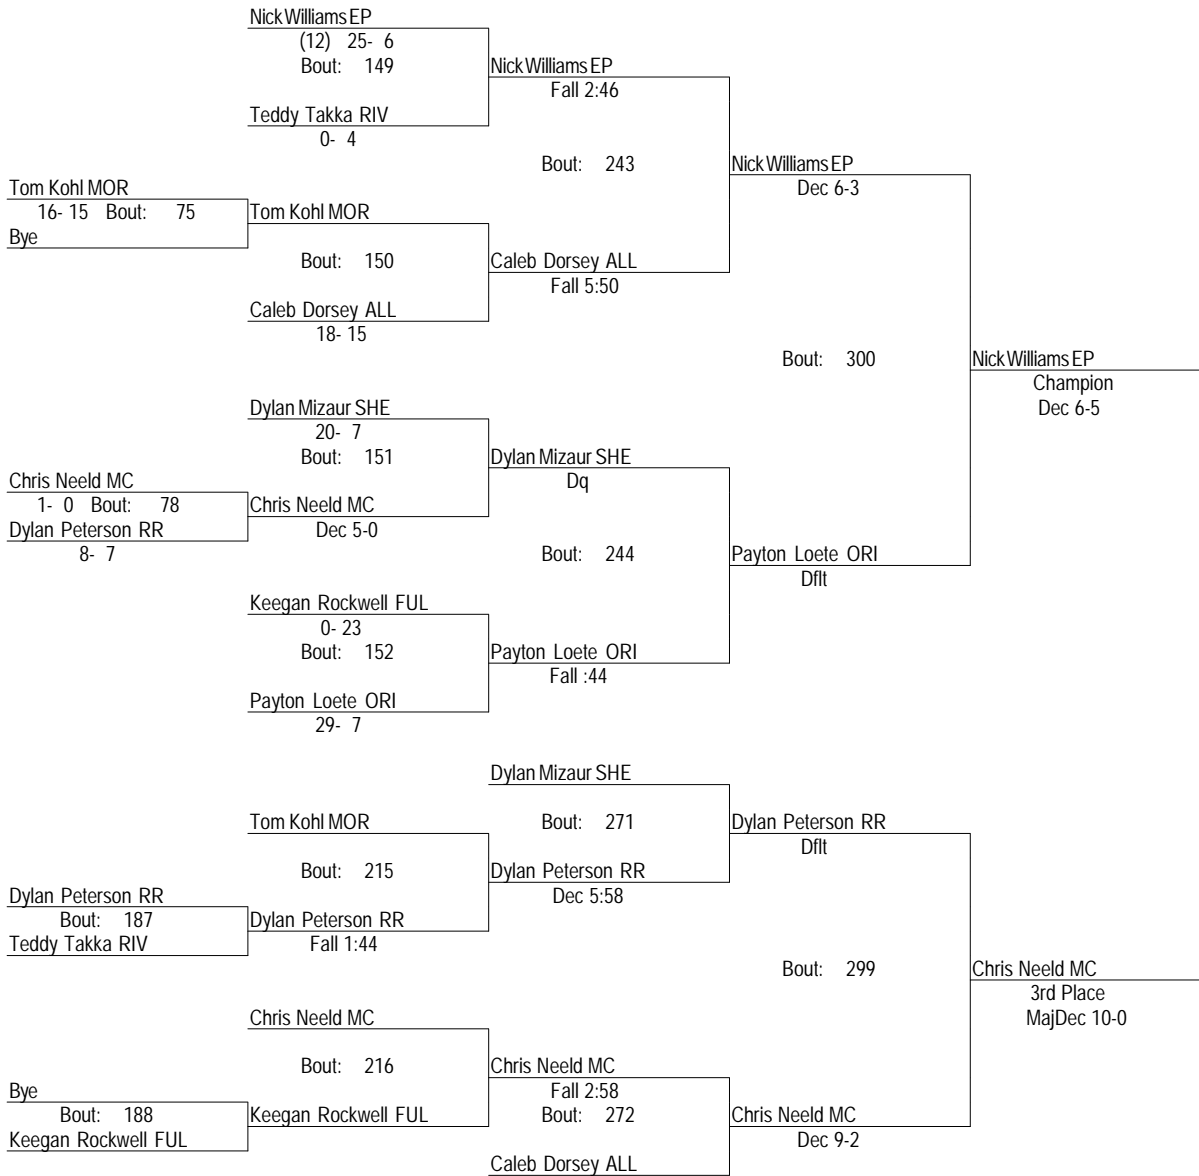

IHSA Class A Regional @ Erie

2/8/2014

170

- Place Winners -
1st Nick Williams EP (12) 28- 6
2nd Payton Loete ORI 31- 8
3rd Chris Neeld MC 5- 1
4th Dylan Peterson RR 11- 9