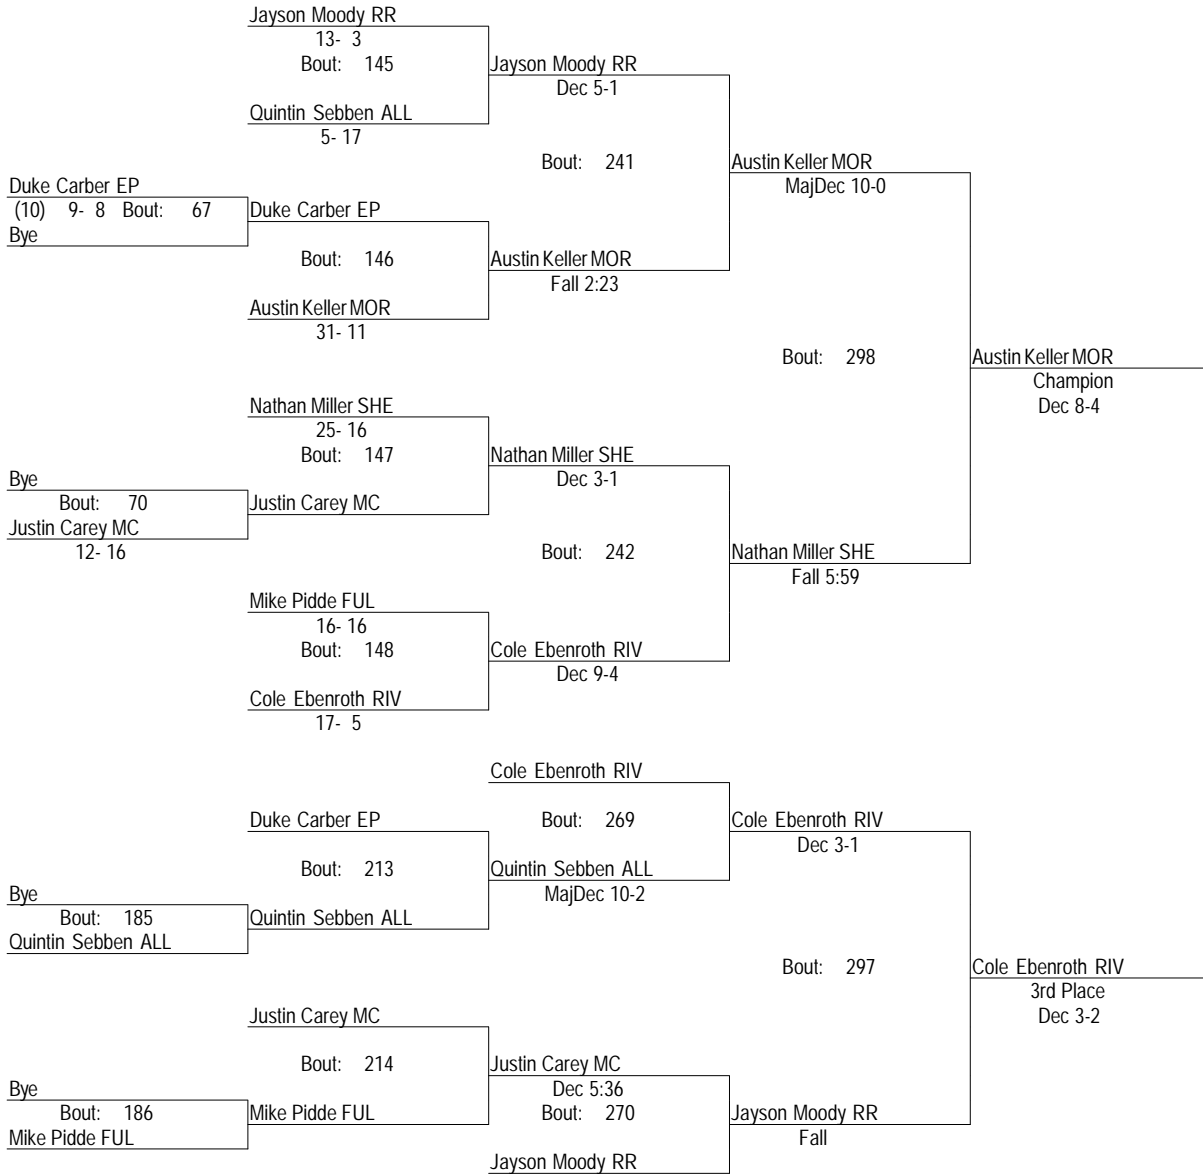

2/8/2014

160

- Place Winners -
- | | |
|-----------------------|--------|
| 1st Austin Keller MOR | 34- 11 |
| 2nd Nathan Miller SHE | 27- 17 |
| 3rd Cole Ebenroth RIV | 20- 6 |
| 4th Jayson Moody RR | 15- 5 |