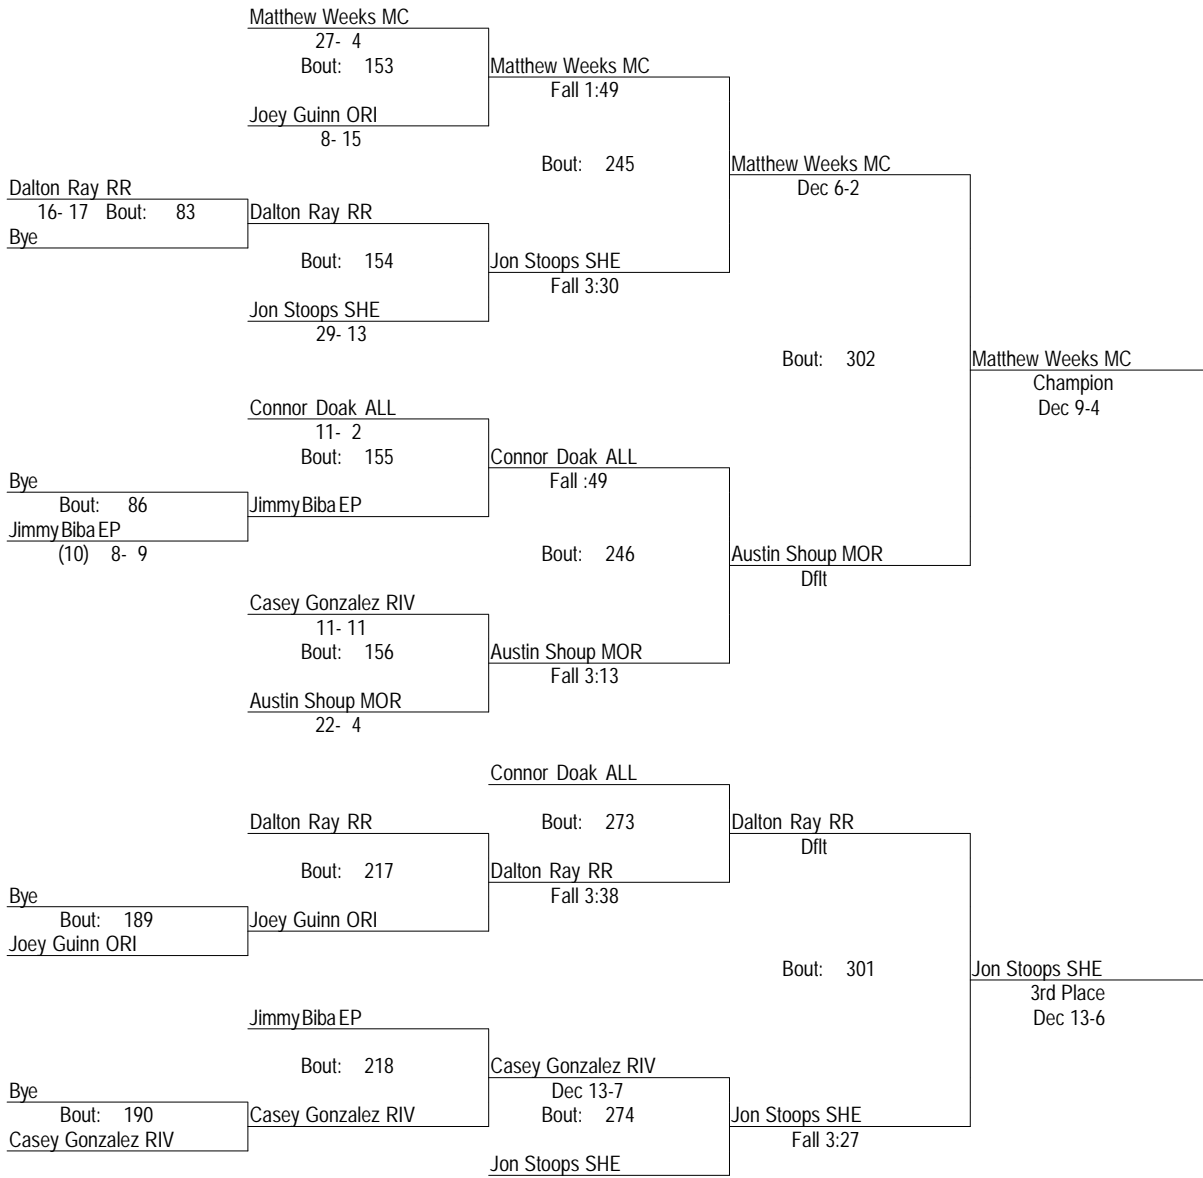

IHSA Class A Regional @ Erie

2/8/2014

182

1. Place Winners -

1st Matthew Weeks MC	30- 4
2nd Austin Shoup MOR	24- 5
3rd Jon Stoops SHE	32- 14
4th Dalton Ray RR	18- 19