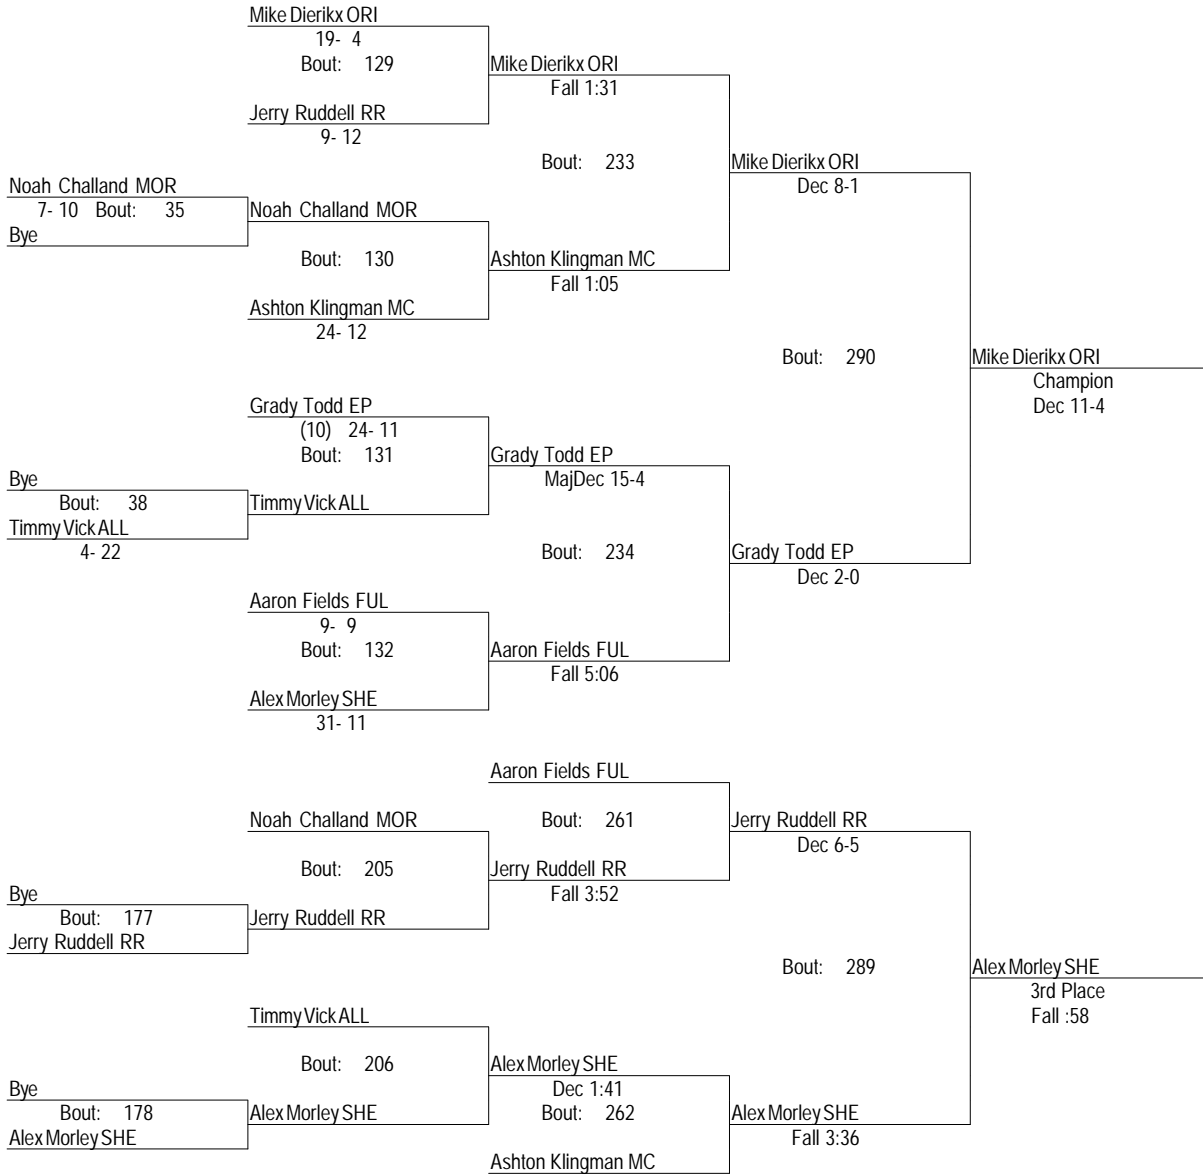

IHSA Class A Regional @ Erie

2/8/2014

132

1. Place Winners -
2. 1st Mike Dierikx ORI   22- 4
   - 2nd Grady Todd EP   (10) 26- 12
   - 3rd Alex Morley SHE   34- 12
   - 4th Jerry Ruddell RR   11- 14