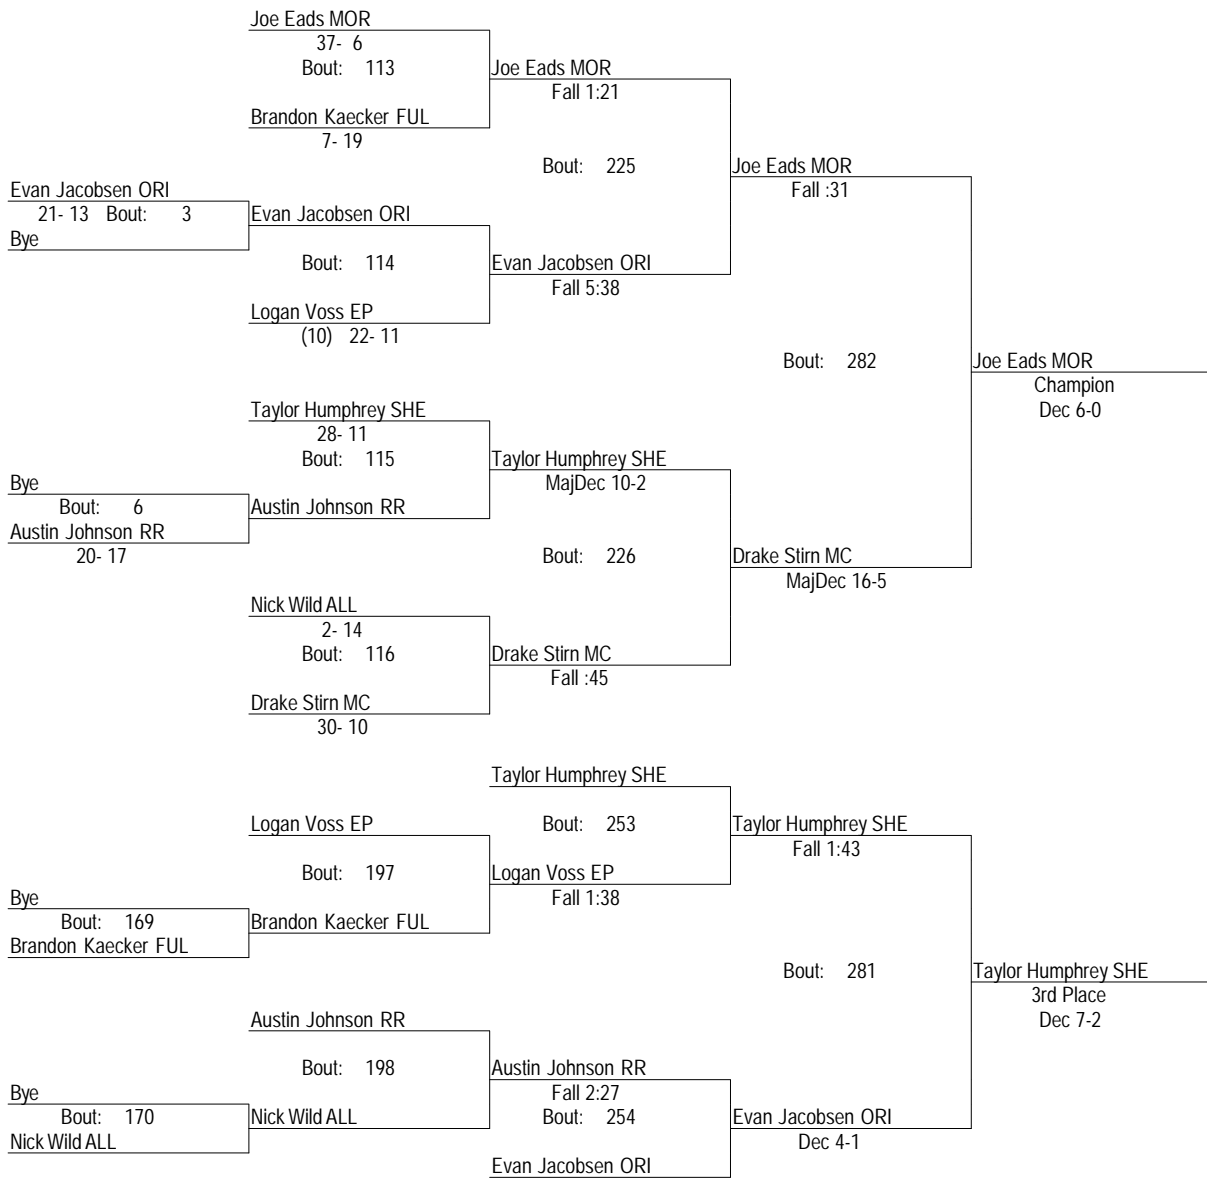

IHSA Class A Regional @ Erie

2/8/2014

Place	Score	Name	1st	2nd	3rd	4th
1	194.50	Sherrard	4	2	4	
2	178.50	Aledo (Mercer County)	3	4	3	
3	132.00	Erie/Prophetstown	2	4		2
4	128.00	Morrison	2	2	1	3
5	90.00	Orion	2	1	1	1
6	85.50	Rock Ridge				8
7	65.50	Riverdale	1	1	2	
8	50.00	Alleman			2	
9	31.00	Fulton			1	

* Team has non-scoring wrestler

IHSA Class A Regional @ Erie

2/8/2014

106

- Place Winners -
- | | |
|-------------------------|--------|
| 1st Joe Eads MOR | 40- 6 |
| 2nd Drake Stirn MC | 32- 11 |
| 3rd Taylor Humphrey SHE | 31- 12 |
| 4th Evan Jacobsen ORI | 23- 15 |