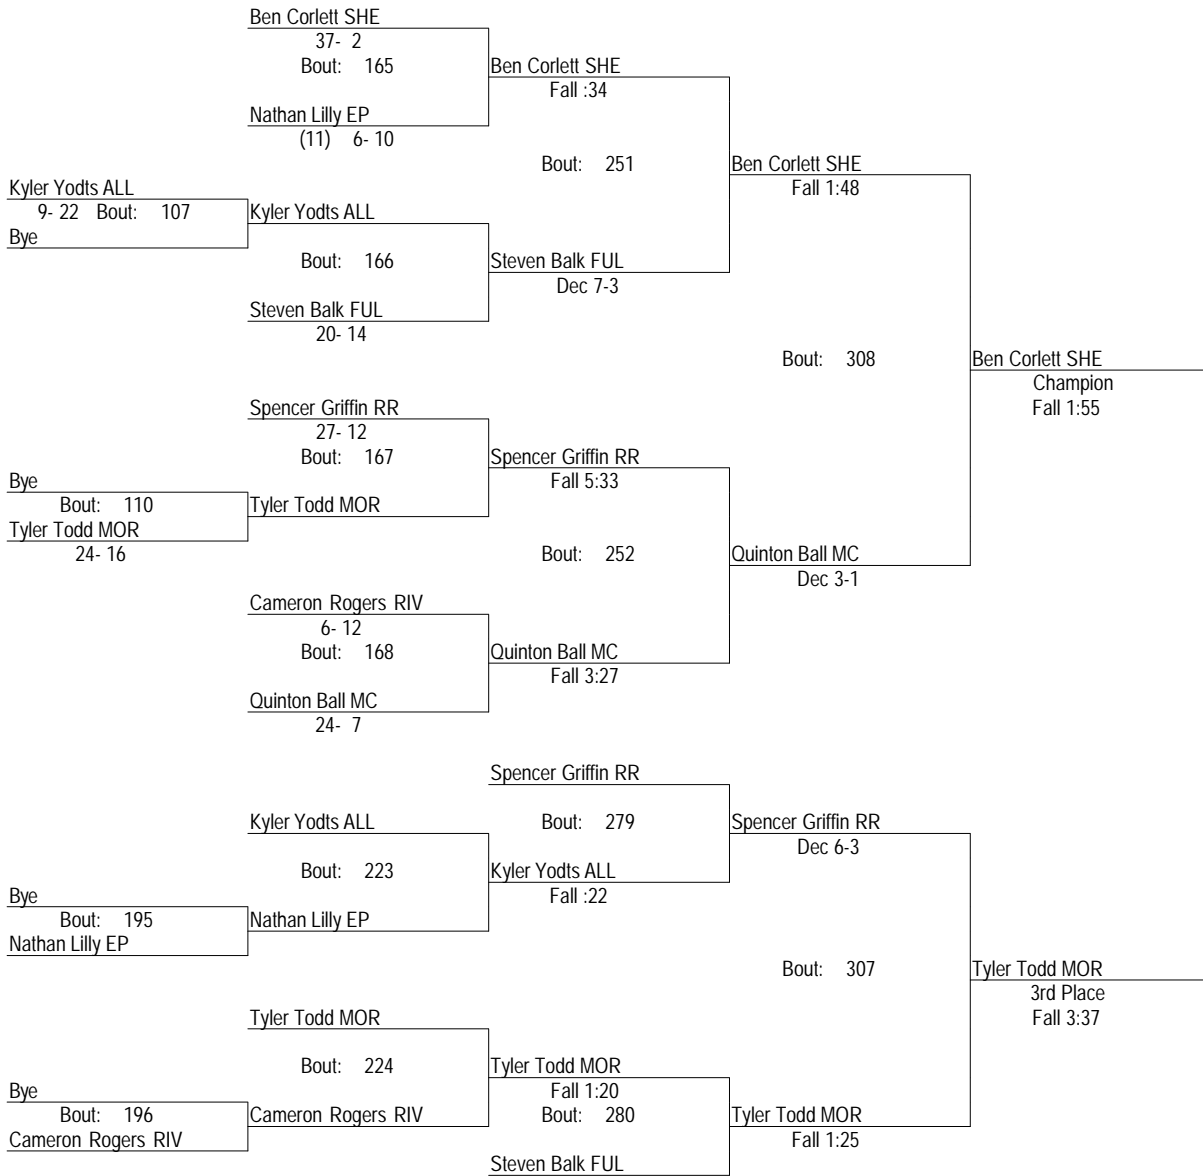

IHSA Class A Regional @ Erie

2/8/2014

285

1. Place Winners -

1st Ben Corlett SHE	40- 2
2nd Quinton Ball MC	26- 8
3rd Tyler Todd MOR	27- 17
4th Spencer Griffin RR	29- 14