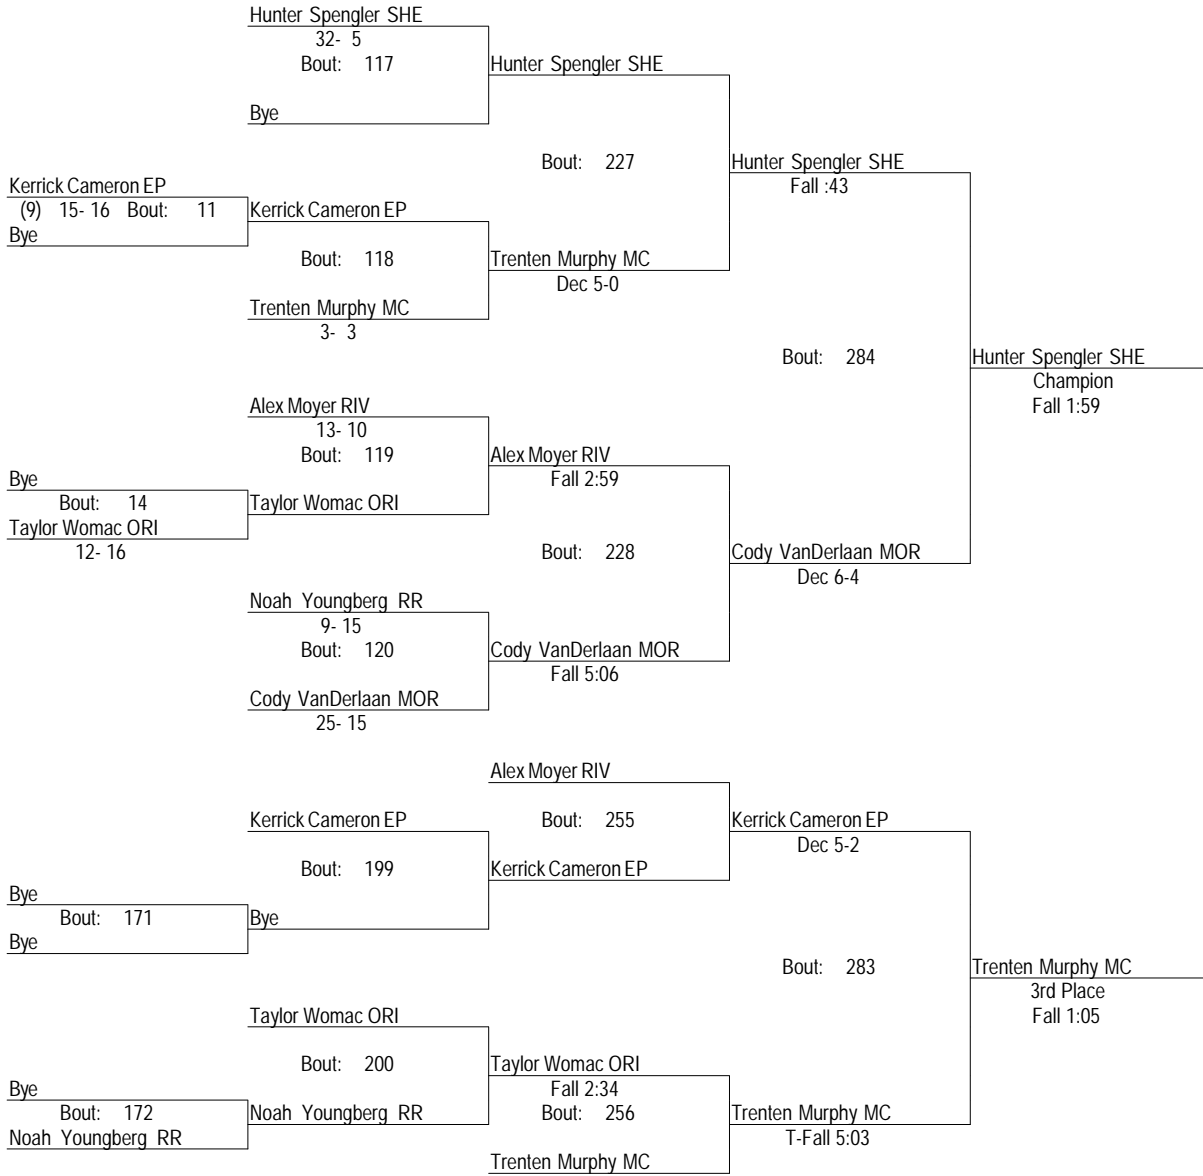

IHSA Class A Regional @ Erie

2/8/2014

113

1. Place Winners -

1st Hunter Spengler SHE	34- 5
2nd Cody VanDerlaan MOR	27- 16
3rd Trenten Murphy MC	6- 4
4th Kerrick Cameron EP	(9) 16- 18