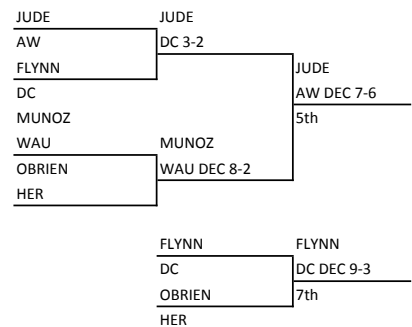

ACHS DeRousse Invitational 2013

113

Weight Class

4 3 2 1 2 3 4