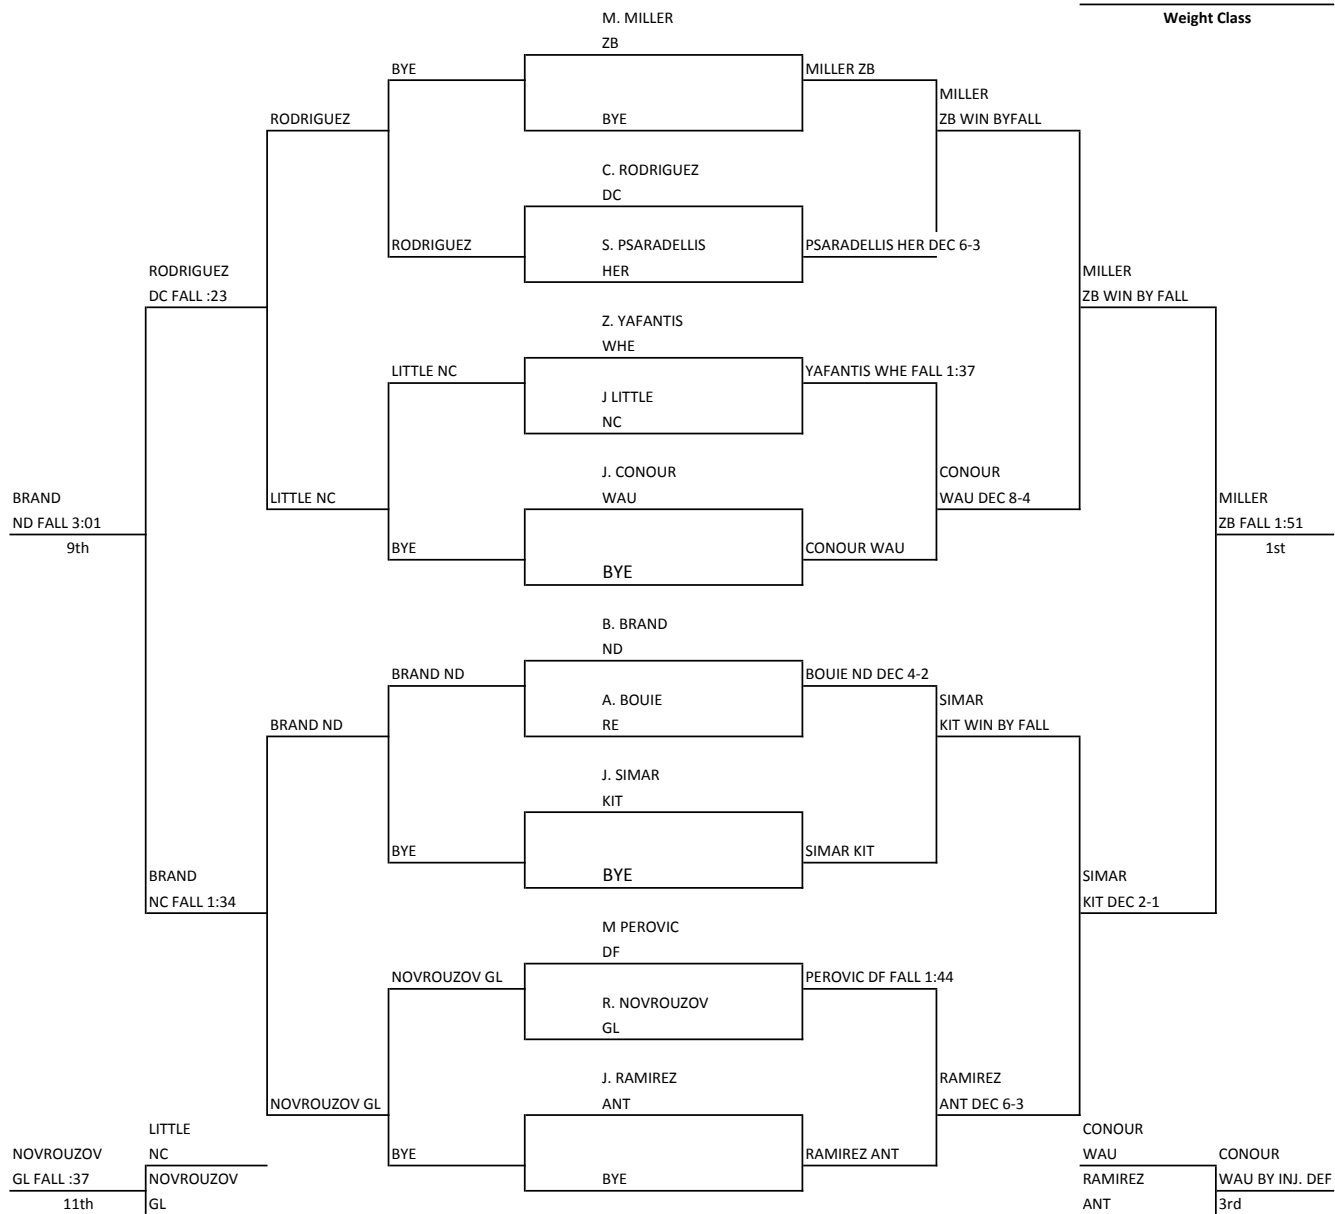

# ACHS DeRousse Invitational 2013

195

Weight Class