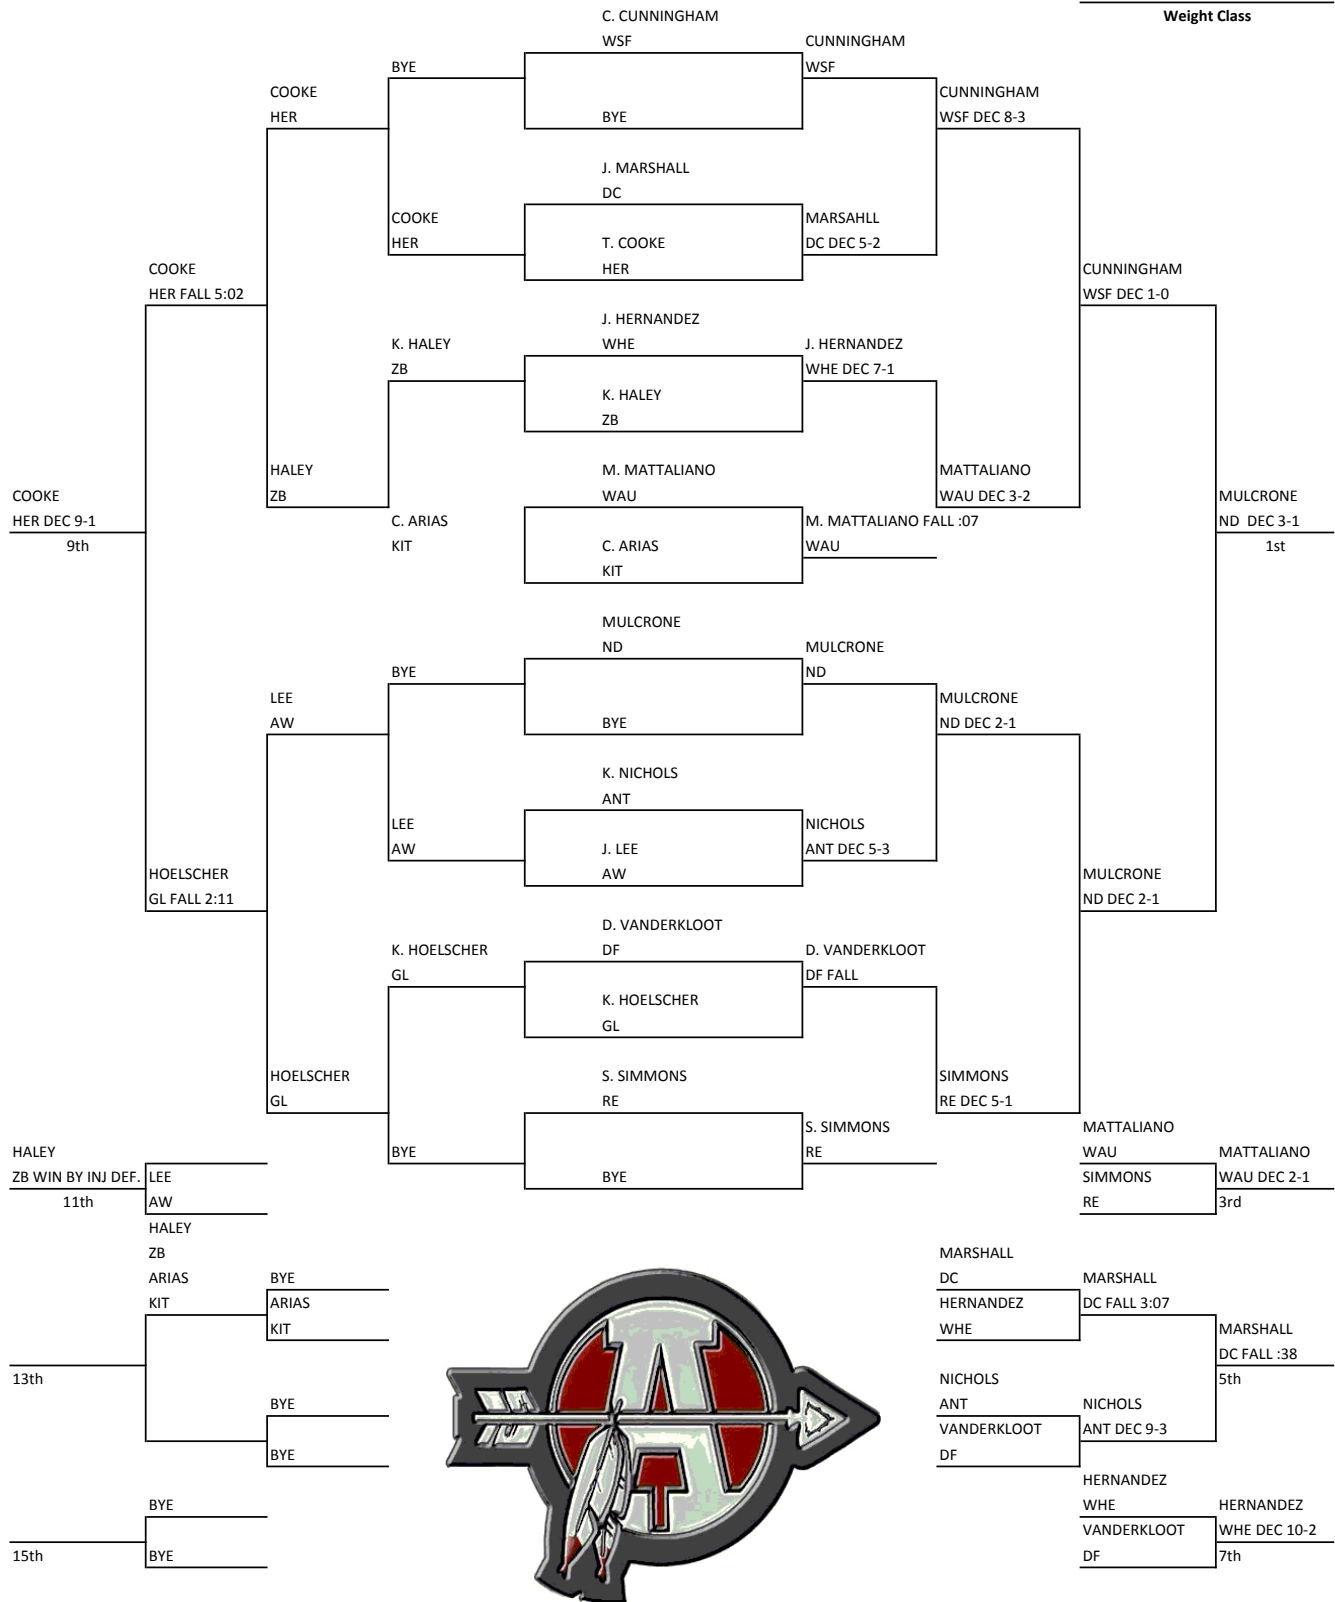

ACHS DeRousse Invitational 2013

285

Weight Class

4 3 2 1 2 3 4