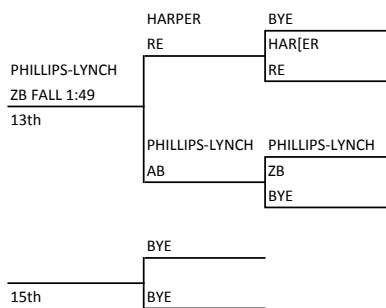

ACHS DeRousse Invitational 2013

220

Weight Class

4 3 2 1 2 3 4