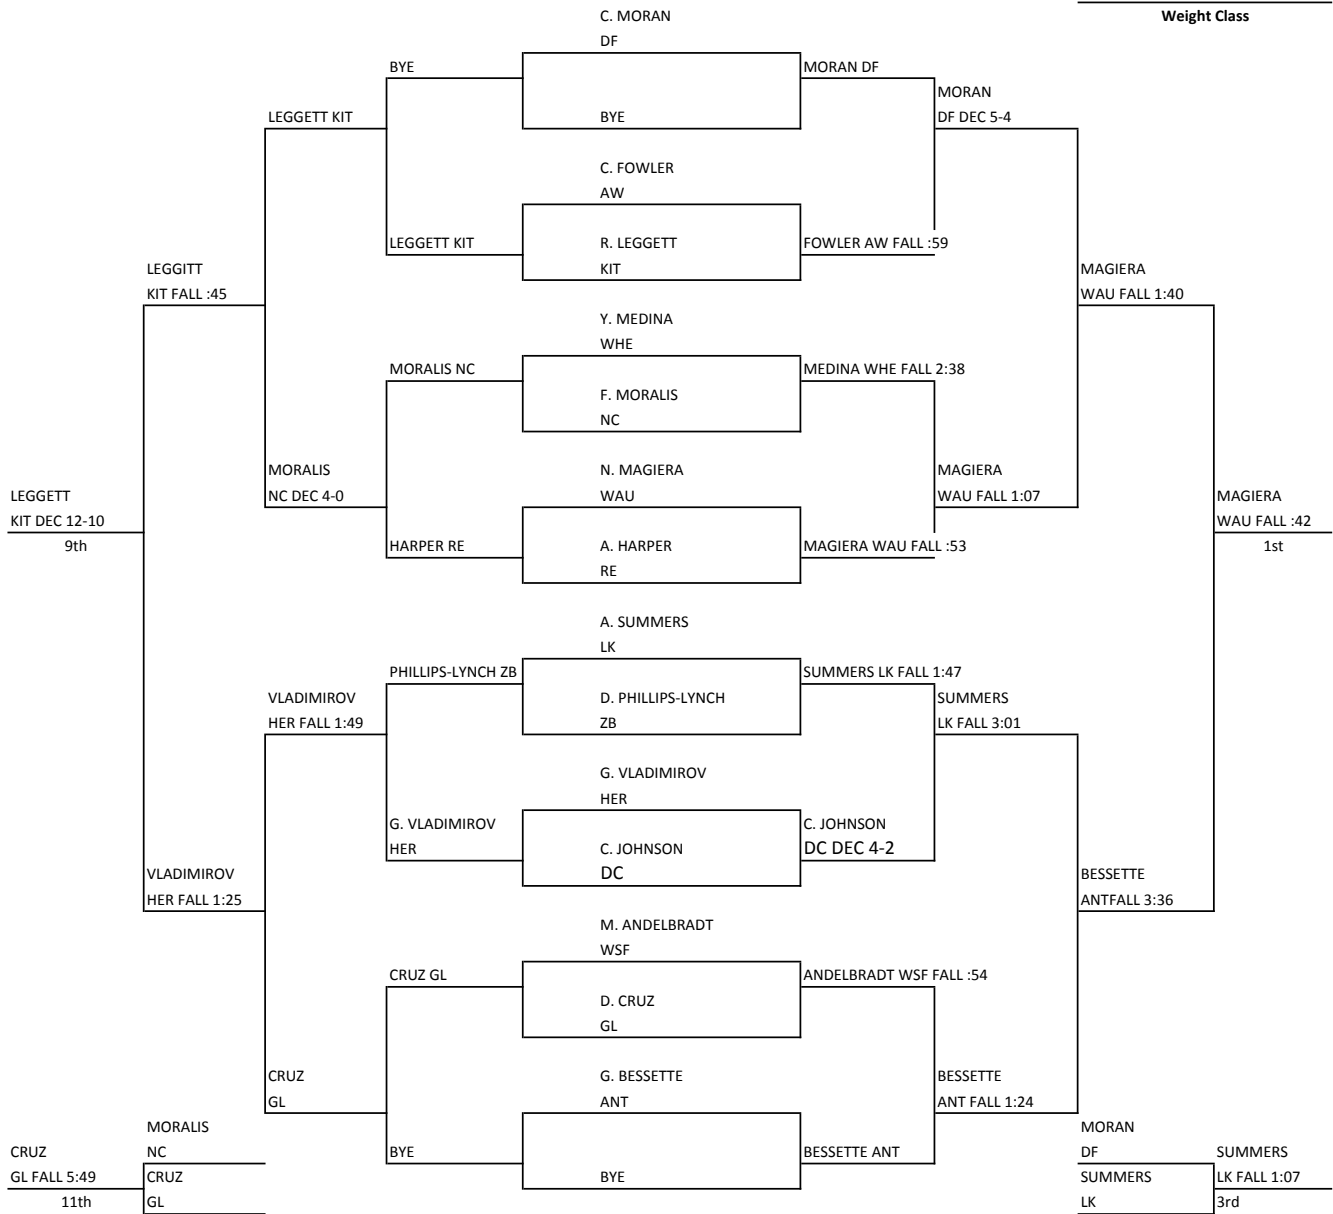

ACHS DeRousse Invitational 2013

220

Weight Class

4 3 2 1 2 3 4