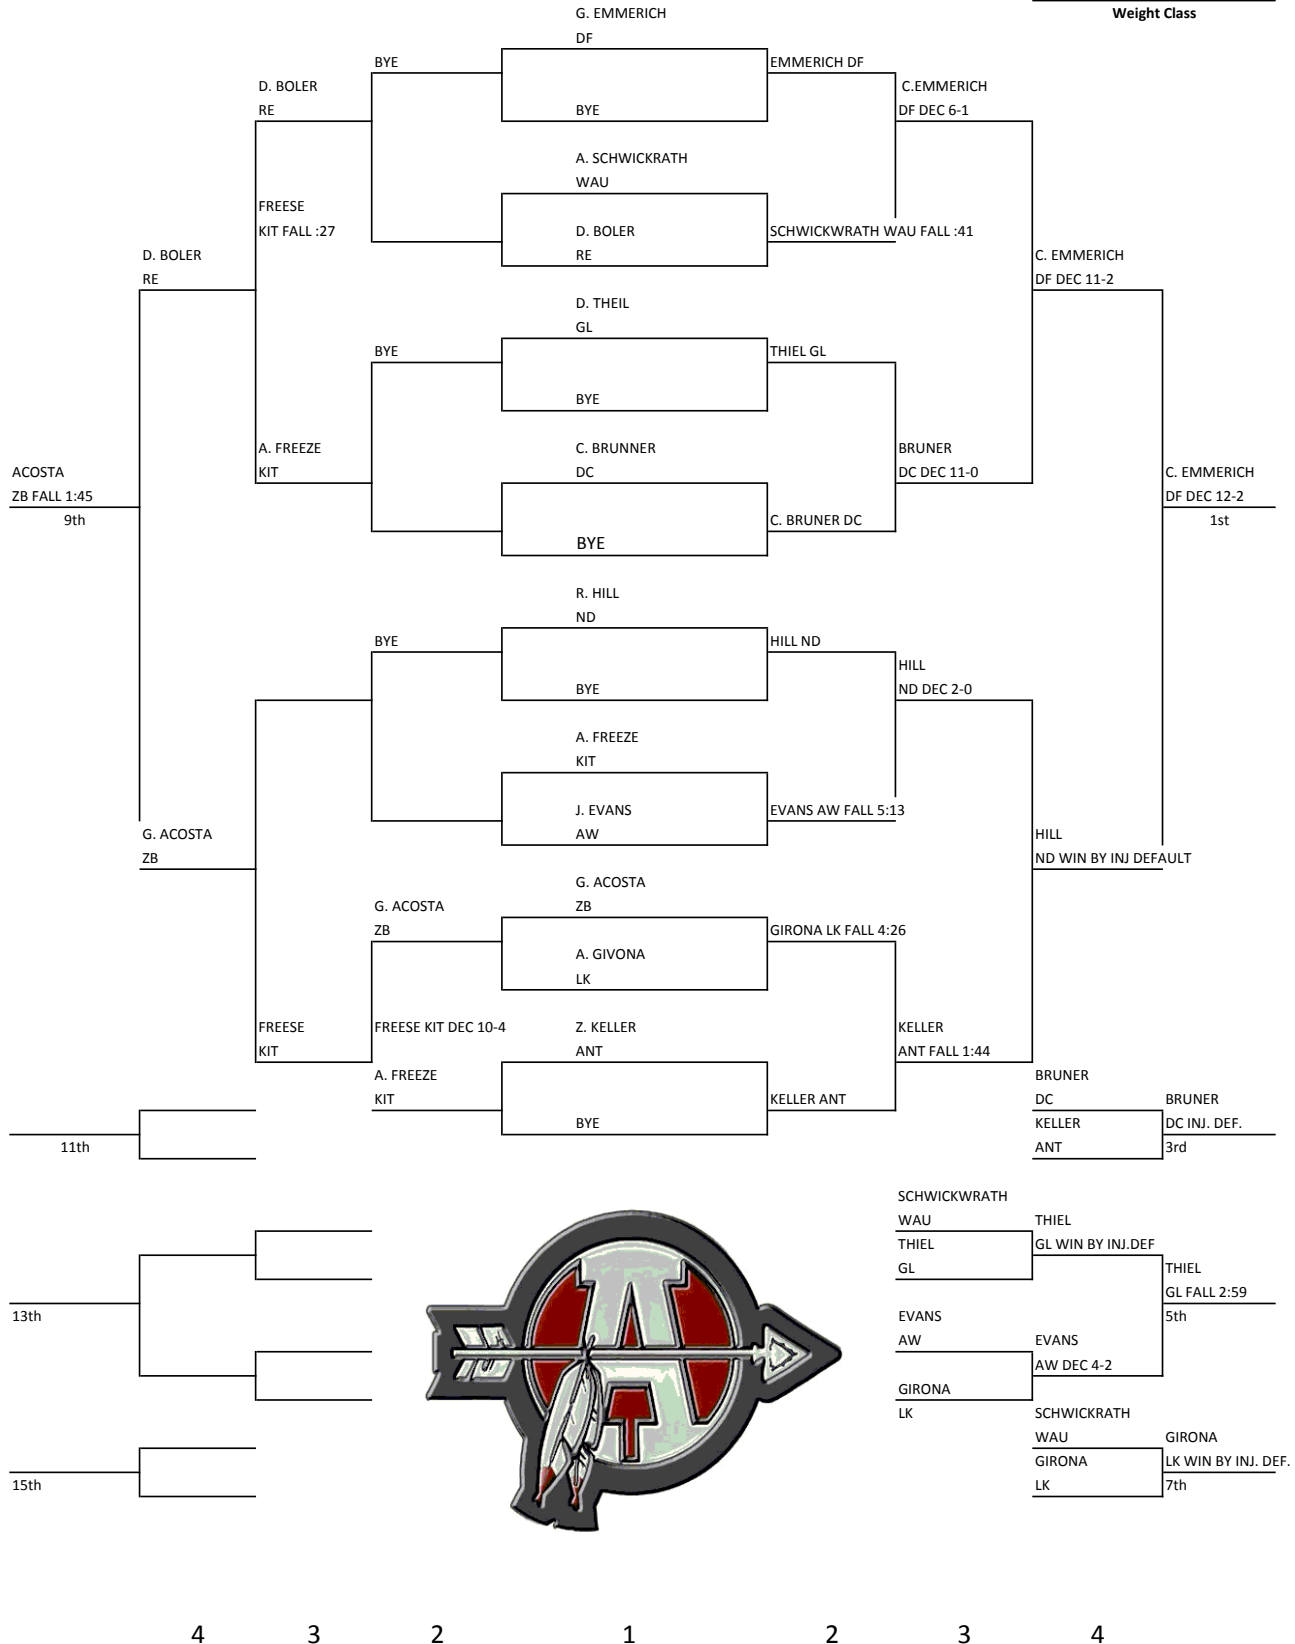

ACHS DeRousse Invitational 2013

182

Weight Class

4 3 2 1 2 3 4