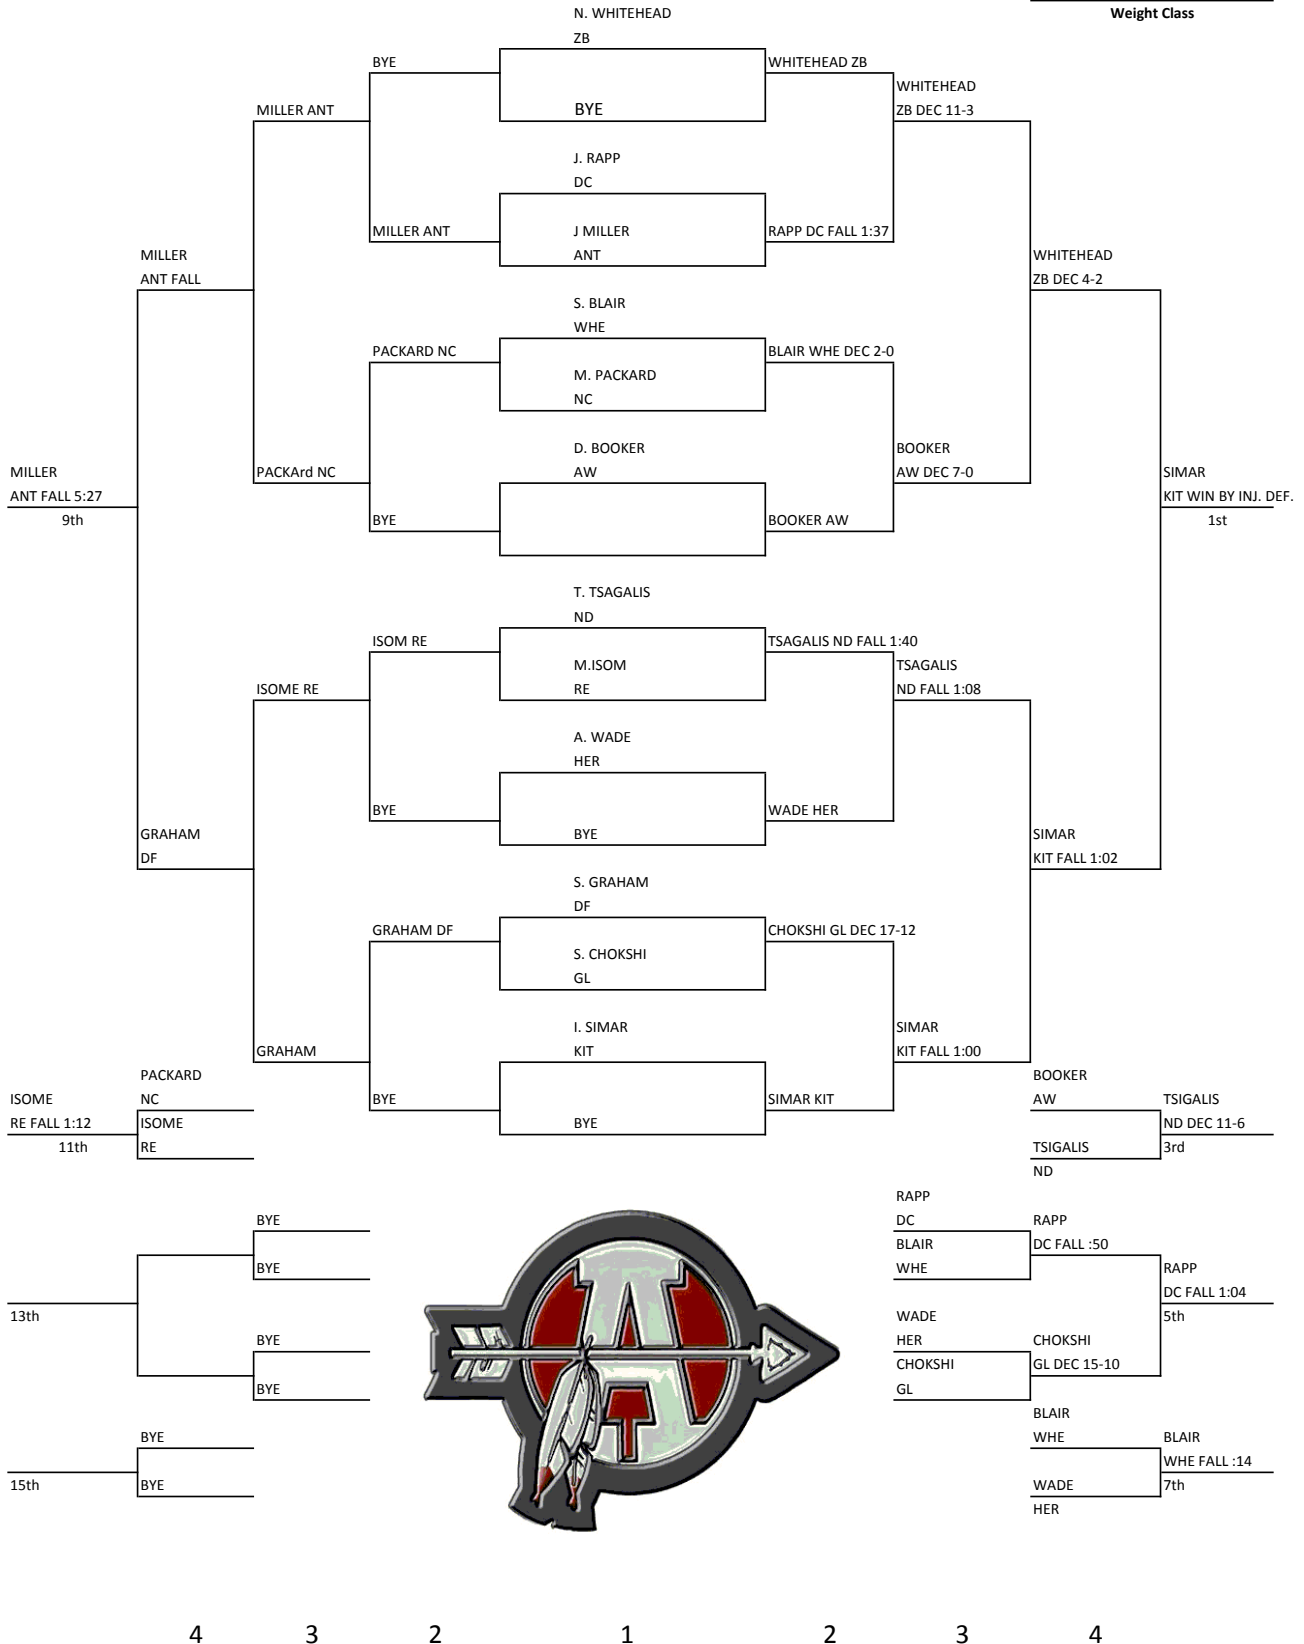

ACHS DeRousse Invitational 2013

170

Weight Class

4 3 2 1 2 3 4