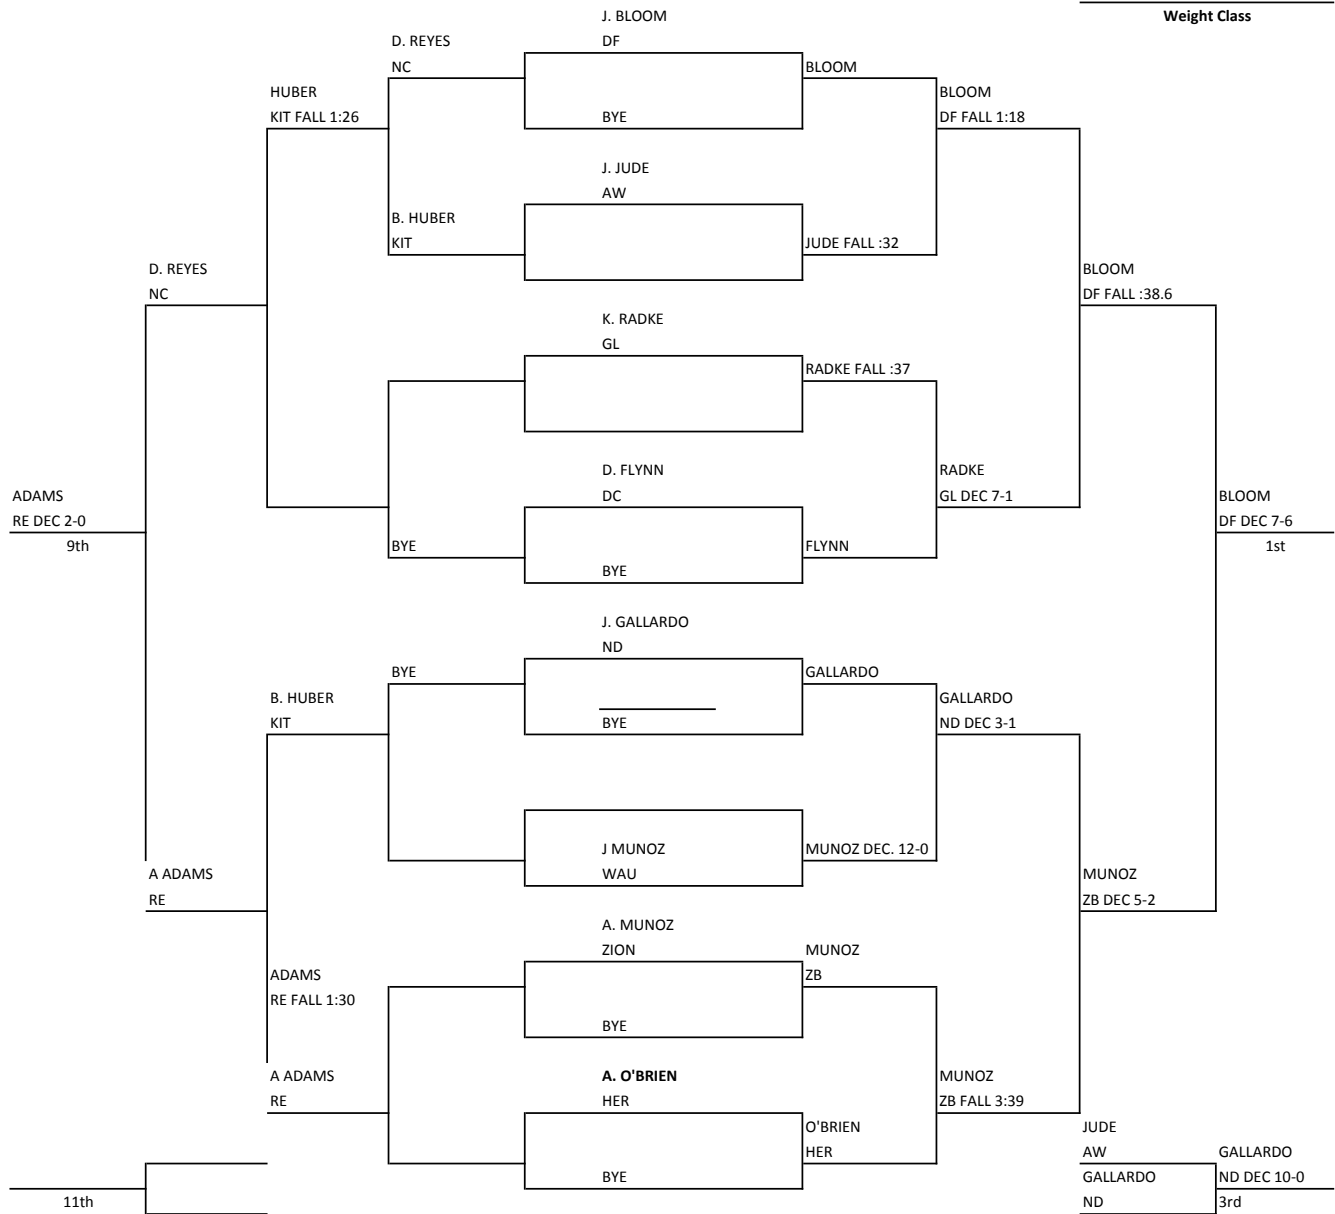

ACHS DeRousse Invitational 2013

113

Weight Class

4 3 2 1 2 3 4