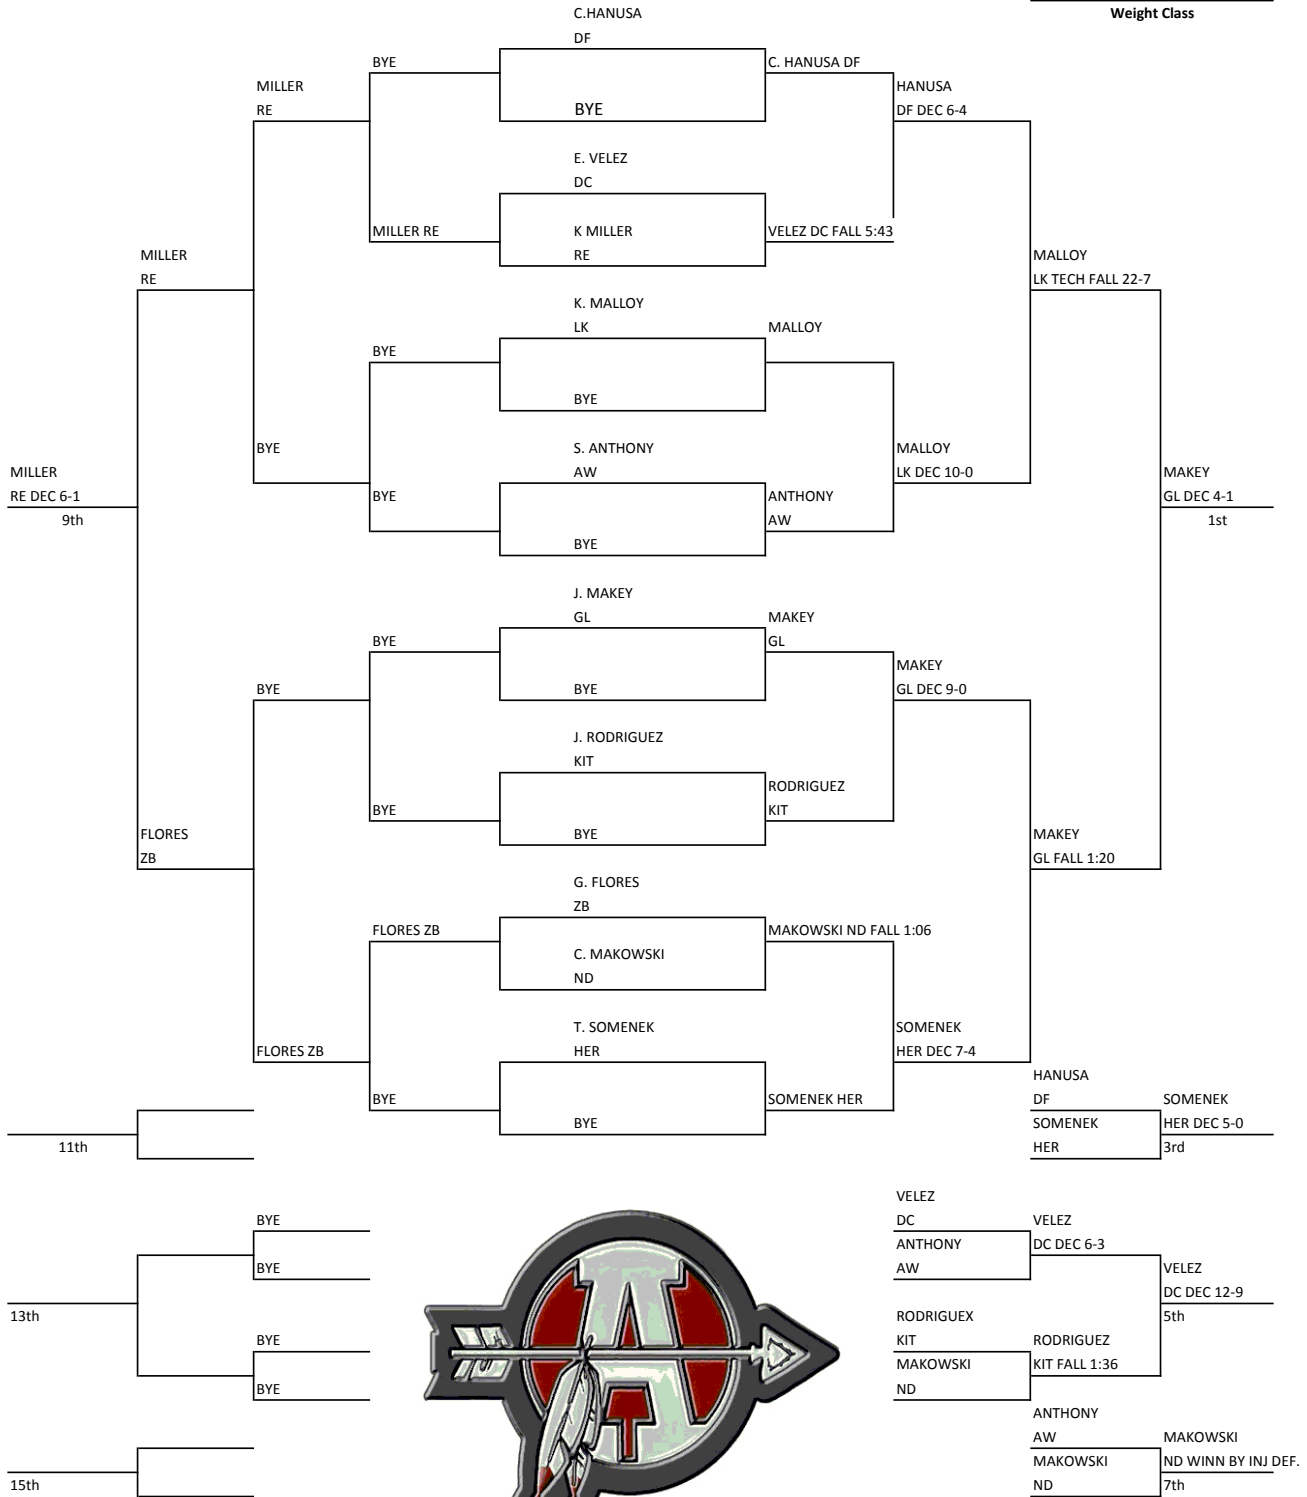

ACHS DeRousse Invitational 2013

152

Weight Class

4   3   2   1   2   3   4