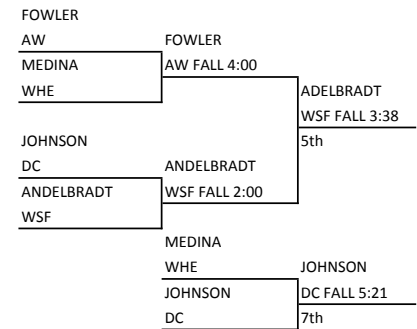

ACHS DeRousse Invitational 2013

220

Weight Class

4 3 2 1 2 3 4