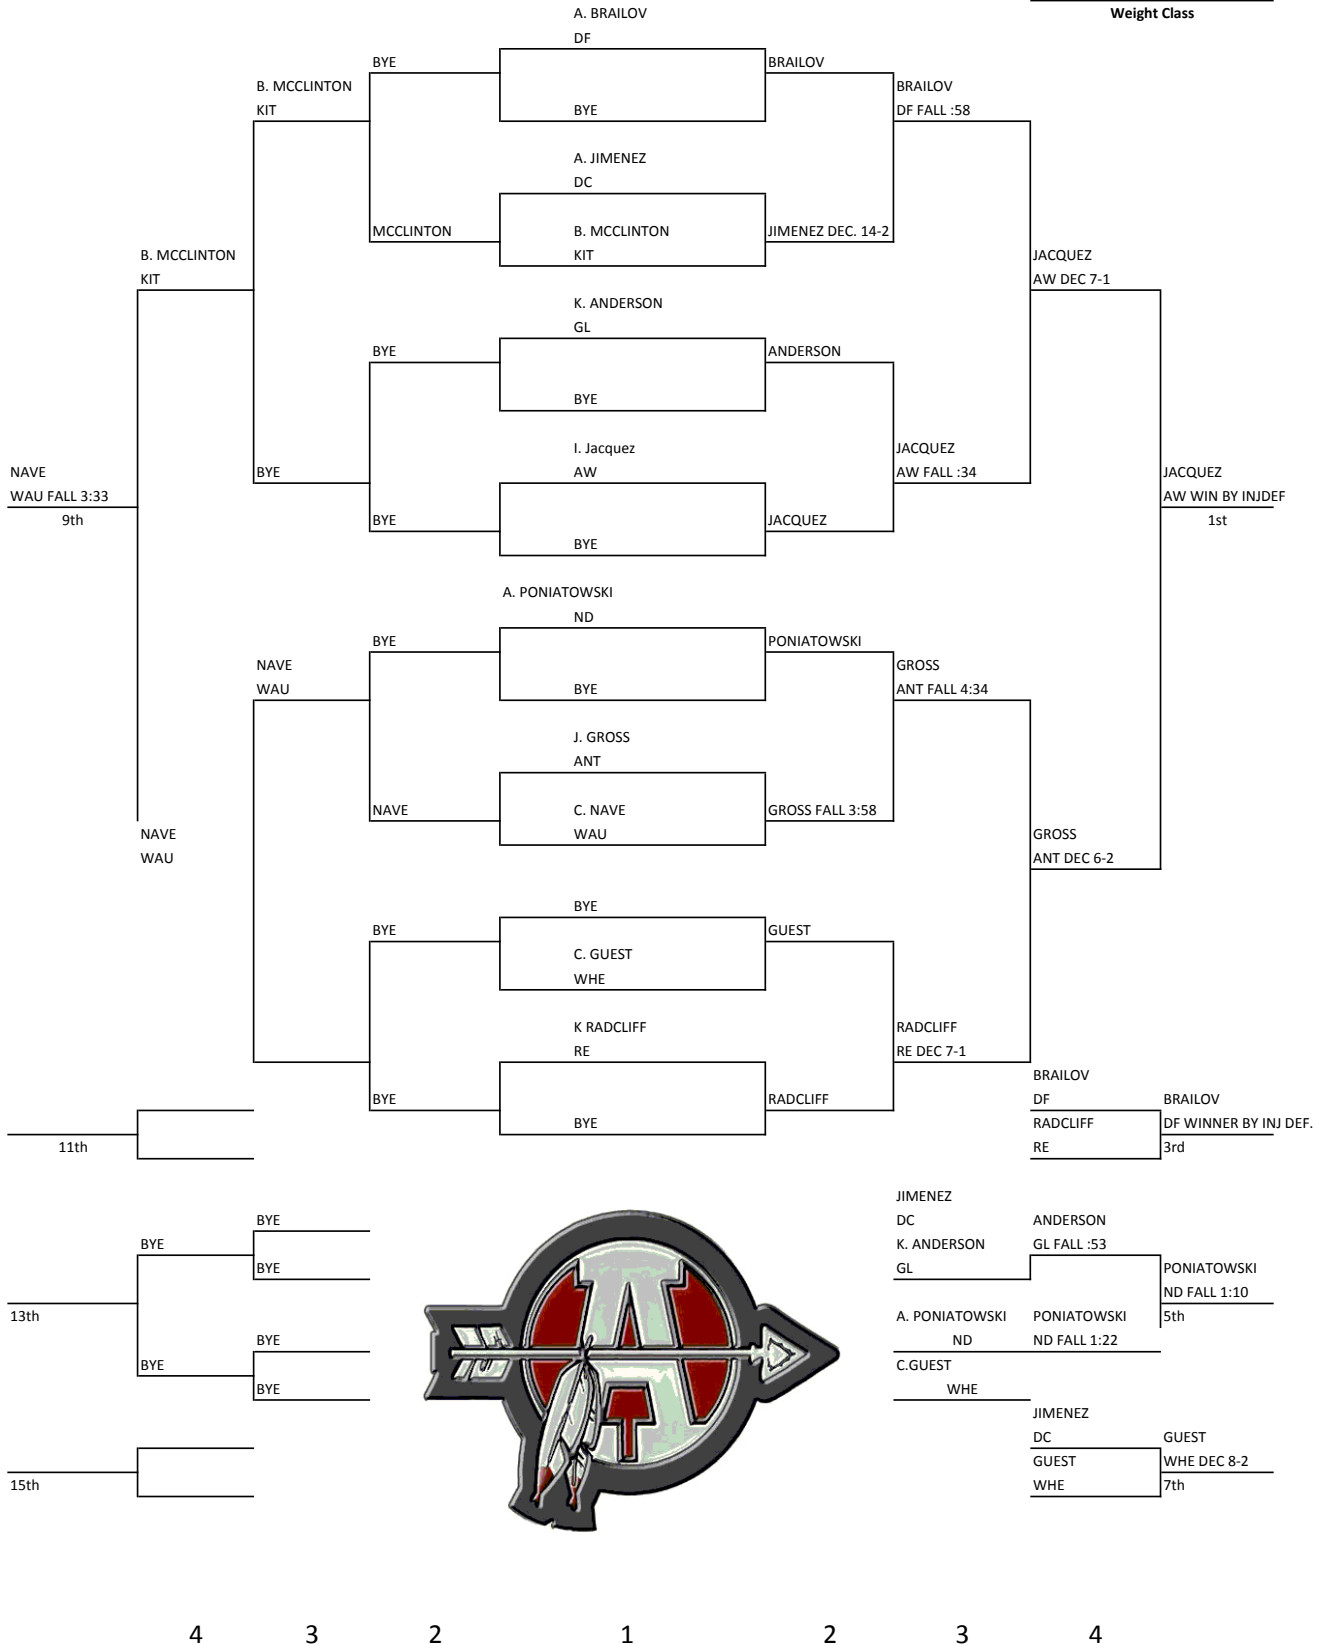

**Ted DeRousse Combo Wrestling Invitational
Dual Meet Matches
Antioch Community High School
Friday, November 29th**

Mat	Round 1	Round 2	Round 3	Round 4	Round 5
1	Aurora West 57 Wauconda 12	Aurora West 45 Dundee Crown 23	Aurora West 78 LF Academy 6	Deerfield 49 Wheeling 19	Deerfield 52 Antioch 16
2	Dundee Crown 84 LF Academy 0	Wauconda 54 LF Academy 0	Wauconda 16 Dundee Crown 58	Wheaton St Fran 18 Grayslake Central 58	Wheaton St Fran 9 Ken Indian Trail 72
3	Wheeling 45 Grayslake Central 28	Wheeling 19 Niles Notre Dame 53	Wheeling 31 Lakes 36	North Chicago 0 Niles Notre Dame 83	North Chicago 12 Rich East 64
4	Niles Notre Dame 41 Lakes 25	Grayslake Central 40 Lakes 36	Grayslake Central 24 Niles Notre Dame 49	Zion Benton 30 Lakes 37	Zion Benton 42 Hersey 30

Mat	Round 1	Round 2	Round 3	Round 4	Round 5
5	Antioch 38 Ken Indian Trail 36	Antioch 41 Rich East 24	Antioch 38 Hersey 36	Antioch 24 Aurora West 53	Wheeling 15 Aurora West 56
6	Rich East 9 Hersey 59	Ken Indian Trail 18 Hersey 32	Ken Indian Trail 48 Rich East 25	Ken Indian Trail 42 Wauconda 38	Grayslake Central 48 Wauconda 30
7	Deerfield 69 Wheaton St Fran 6	Deerfield 84 North Chicago 6	Deerfield 54 Zion Benton 11	Rich East 6 Dundee Crown 63	Niles Notre Dame 39 Dundee Crown 22
8	North Chicago 6 Zion Benton 75	Wheaton St Fran 3 Zion Benton 64	Wheaton St Fran 48 North Chicago 24	Hersey 71 LF Academy 4	Lakes WFFT LF Academy

Pool A

T1. Deerfield 35
T10. Wheaton St. Francis 14
T15. North Chicago 0
T4. Zion Benton 21

Pool B

T4. Antioch 21
T14. Kenosha Indian Trail 21
T10. Rich East 7
T4. Hersey 21

Pool C

T14. Wheeling 7
T4. Grayslake Central 21
T1. Niles Notre Dame 35
T4. Lakes 21

Pool D

T1. Aurora West 35
T10. Wauconda 7
T4. Dundee Crown 21
T15. Lake Forest Academy 0

(#) Indicates Dual Meet Points. These points will be added to the individual points earned on Saturday to determine the over-all team champion

ACHS DeRousse Invitational 2013

106

Weight Class