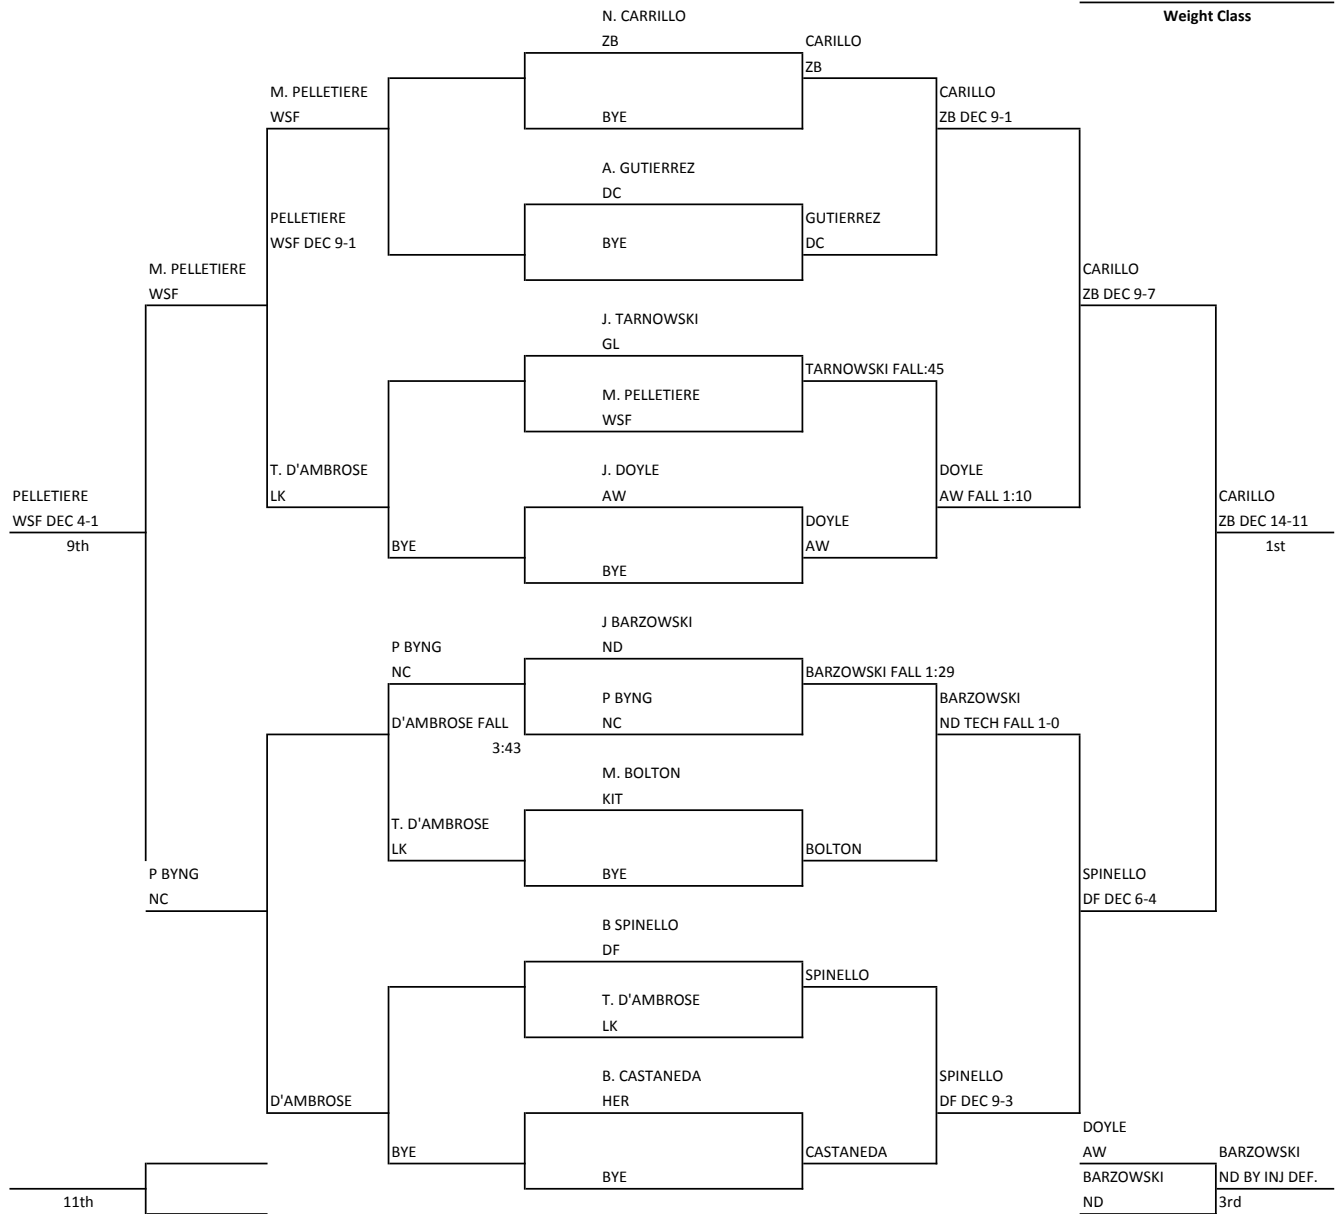

ACHS DeRousse Invitational 2013

126

Weight Class