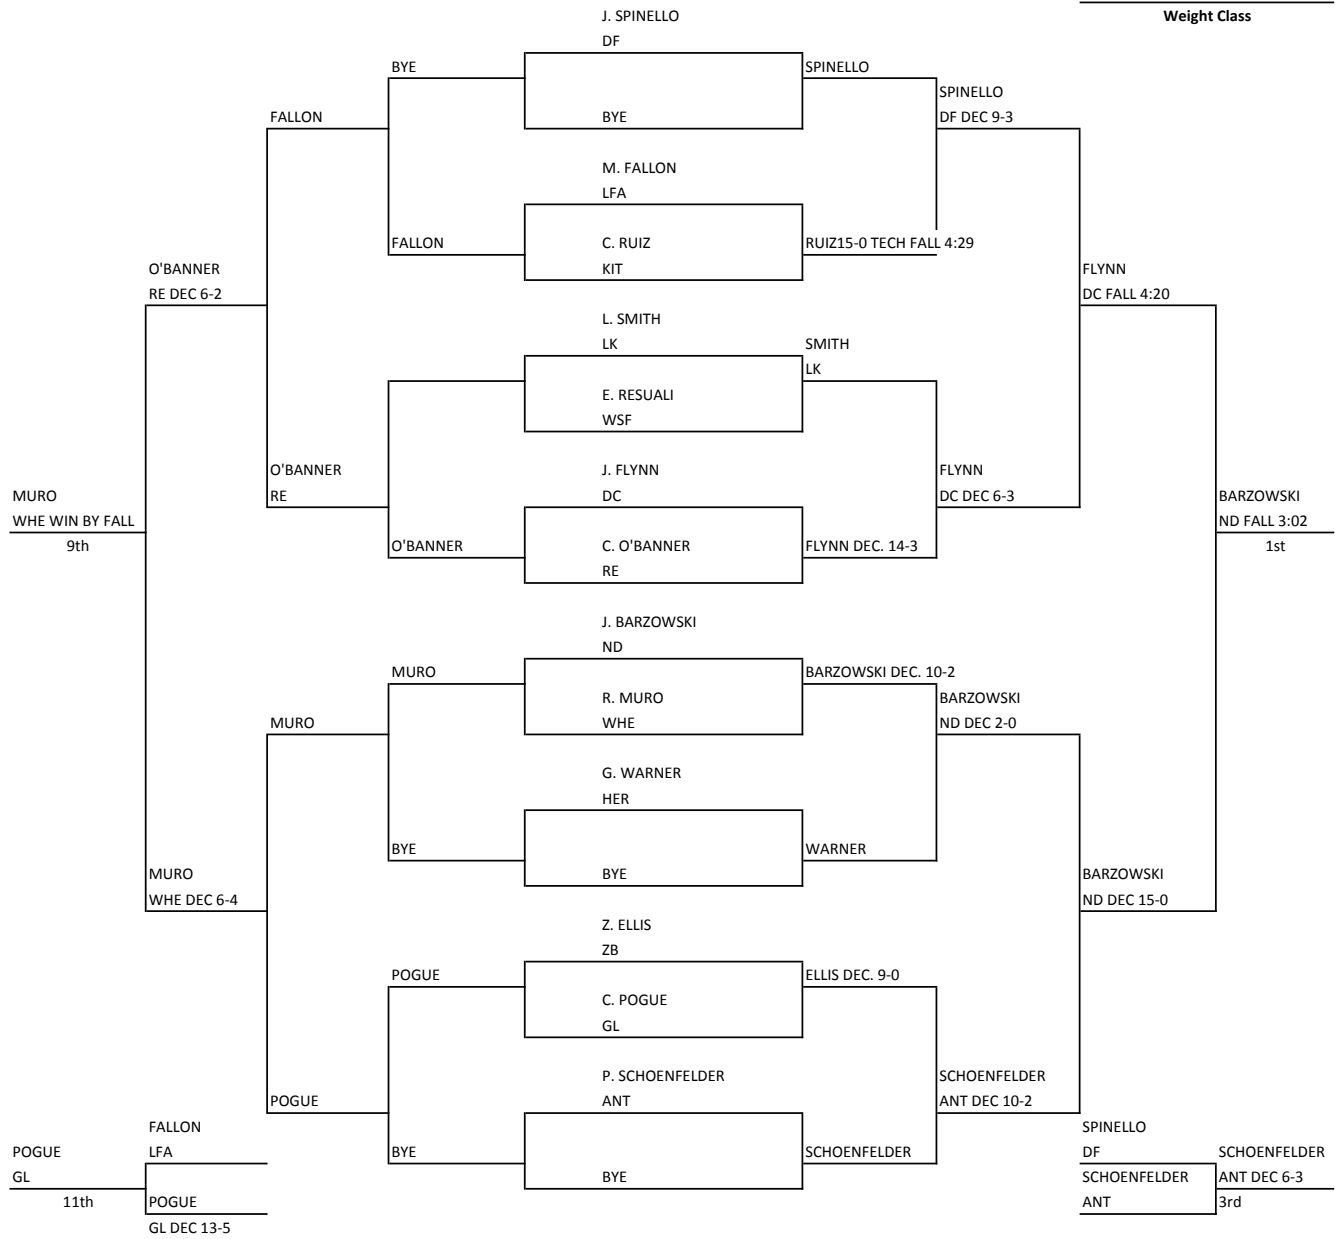

ACHS DeRousse Invitational 2013

132

Weight Class

4 3 2 1 2 3 4