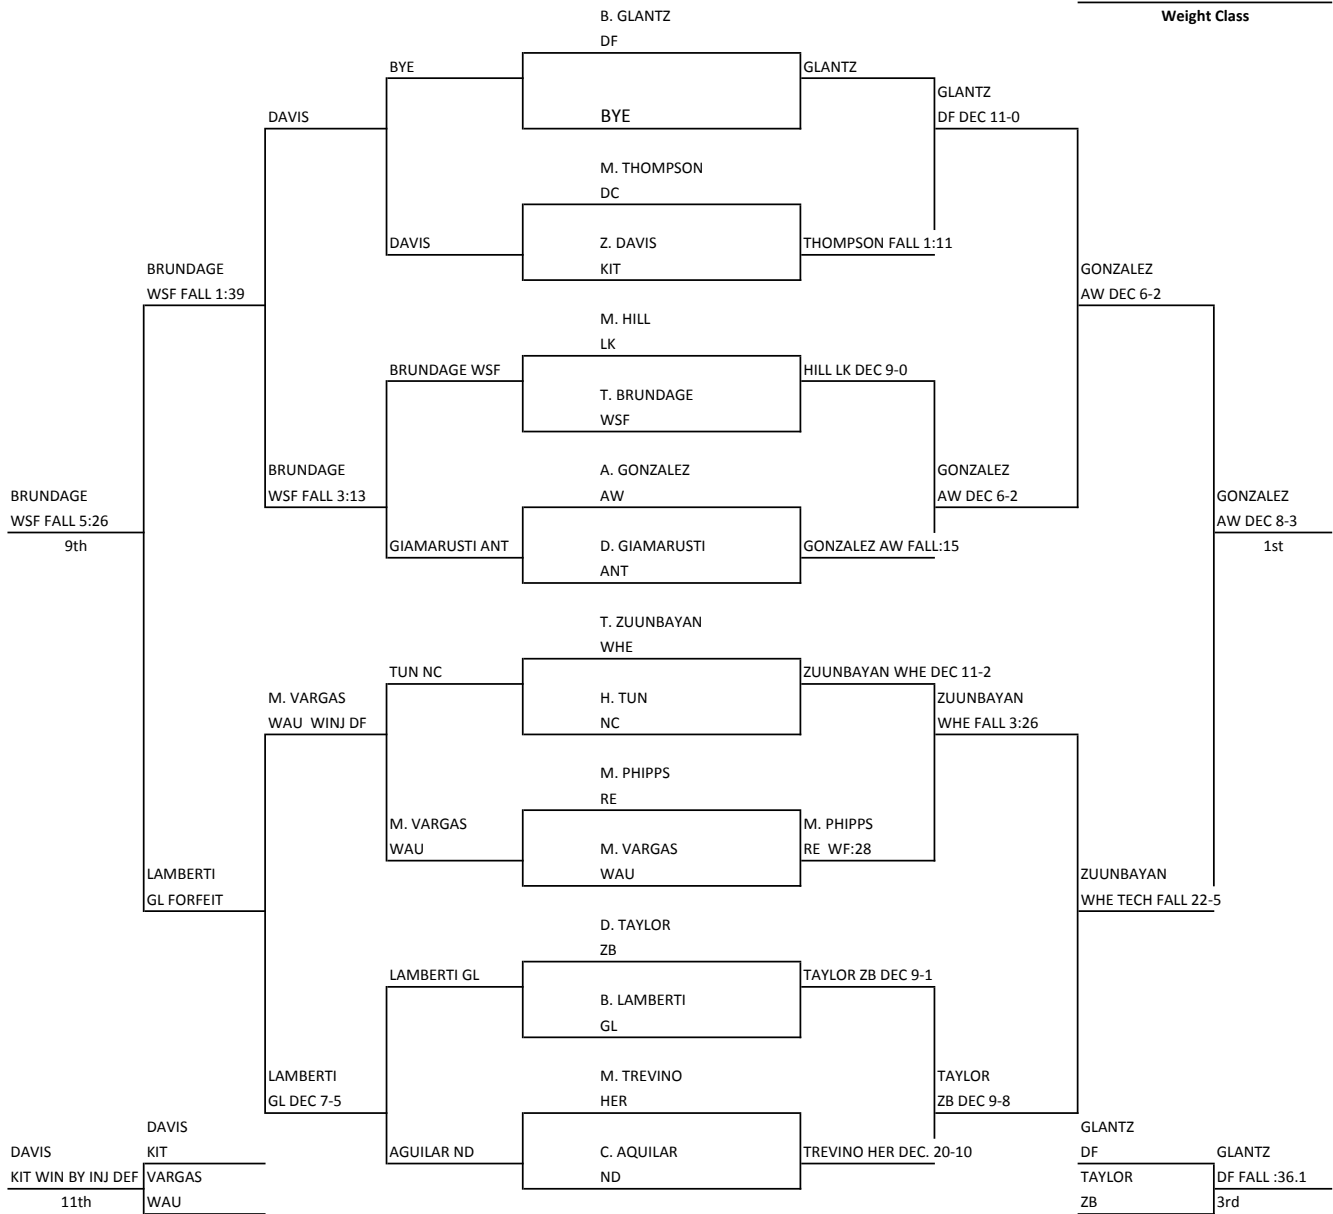

ACHS DeRousse Invitational 2013

145

Weight Class