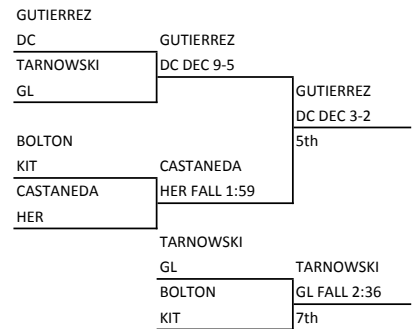

# ACHS DeRousse Invitational 2013

120

Weight Class

4 3 2 1 2 3 4

# ACHS DeRousse Invitational 2013

126

Weight Class