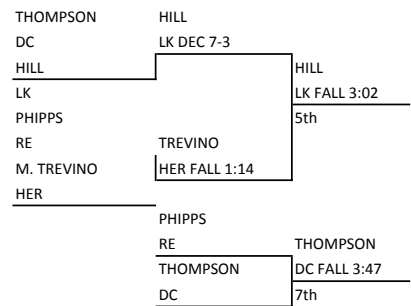

ACHS DeRousse Invitational 2013

145

Weight Class