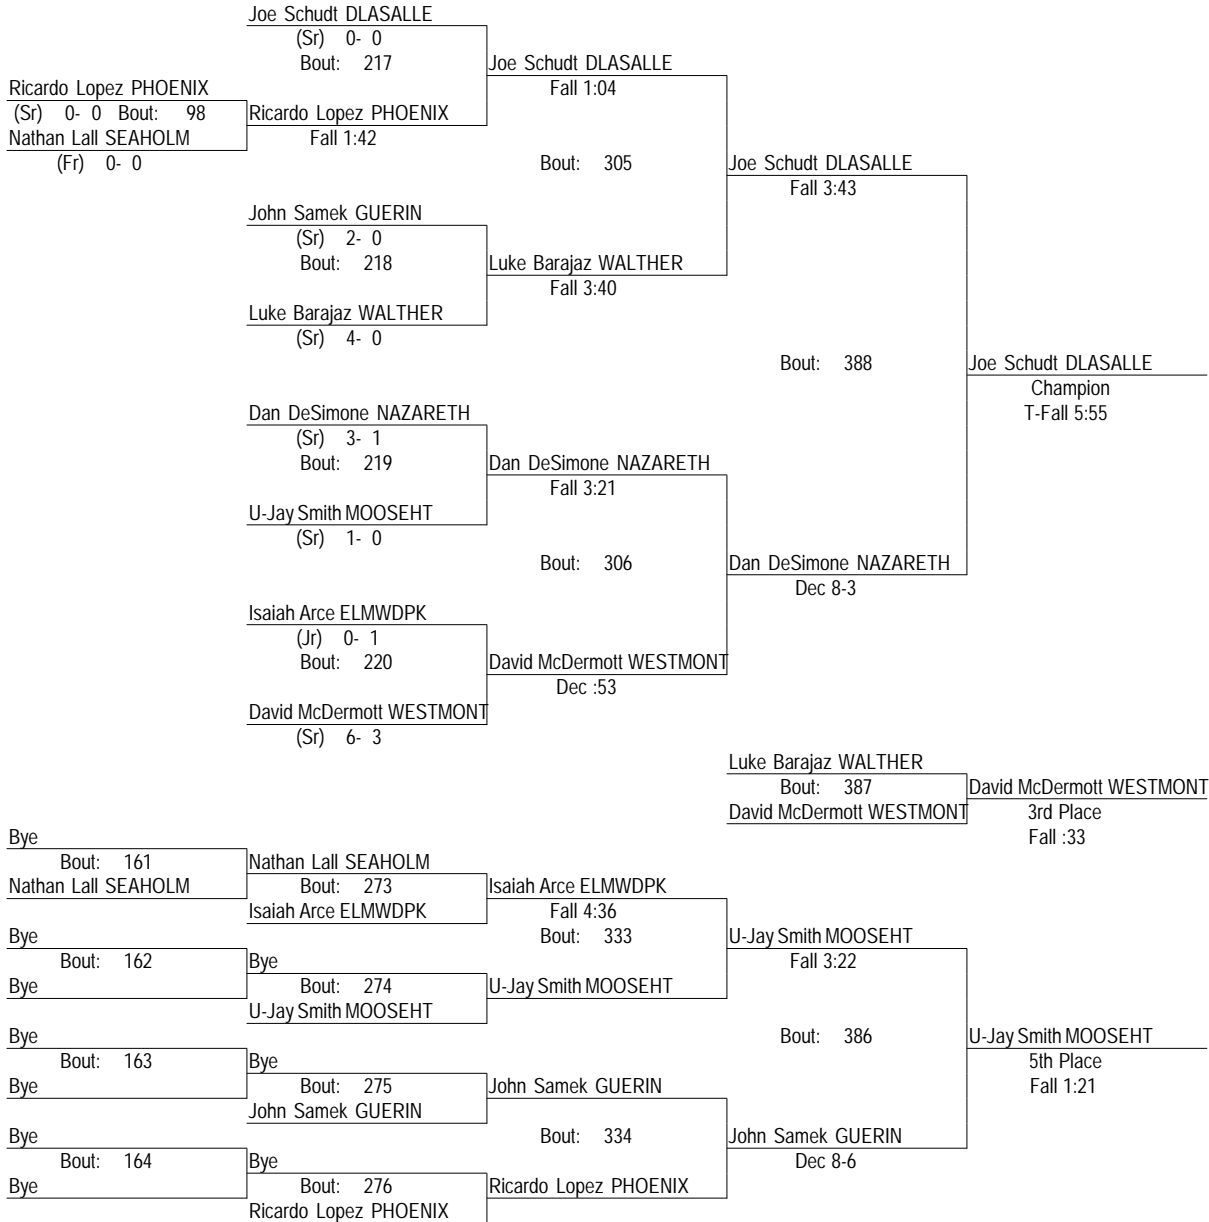

15th Walther Lutheran (Warren G. Hoger) Invitational

December 8, 2012

220

- Place Winners -

1st Joe Schudt DLASALLE (Sr) 3- 0
2nd Dan DeSimone NAZARETH (Sr) 5- 2
3rd David McDermott WESTMONT (Sr) 8- 4
4th Luke Barajaz WALTHER (Sr) 5- 2

- Place Winners -

5th U-Jay Smith MOOSEHT (Sr) 3- 1
6th John Samek GUERIN (Sr) 3- 2