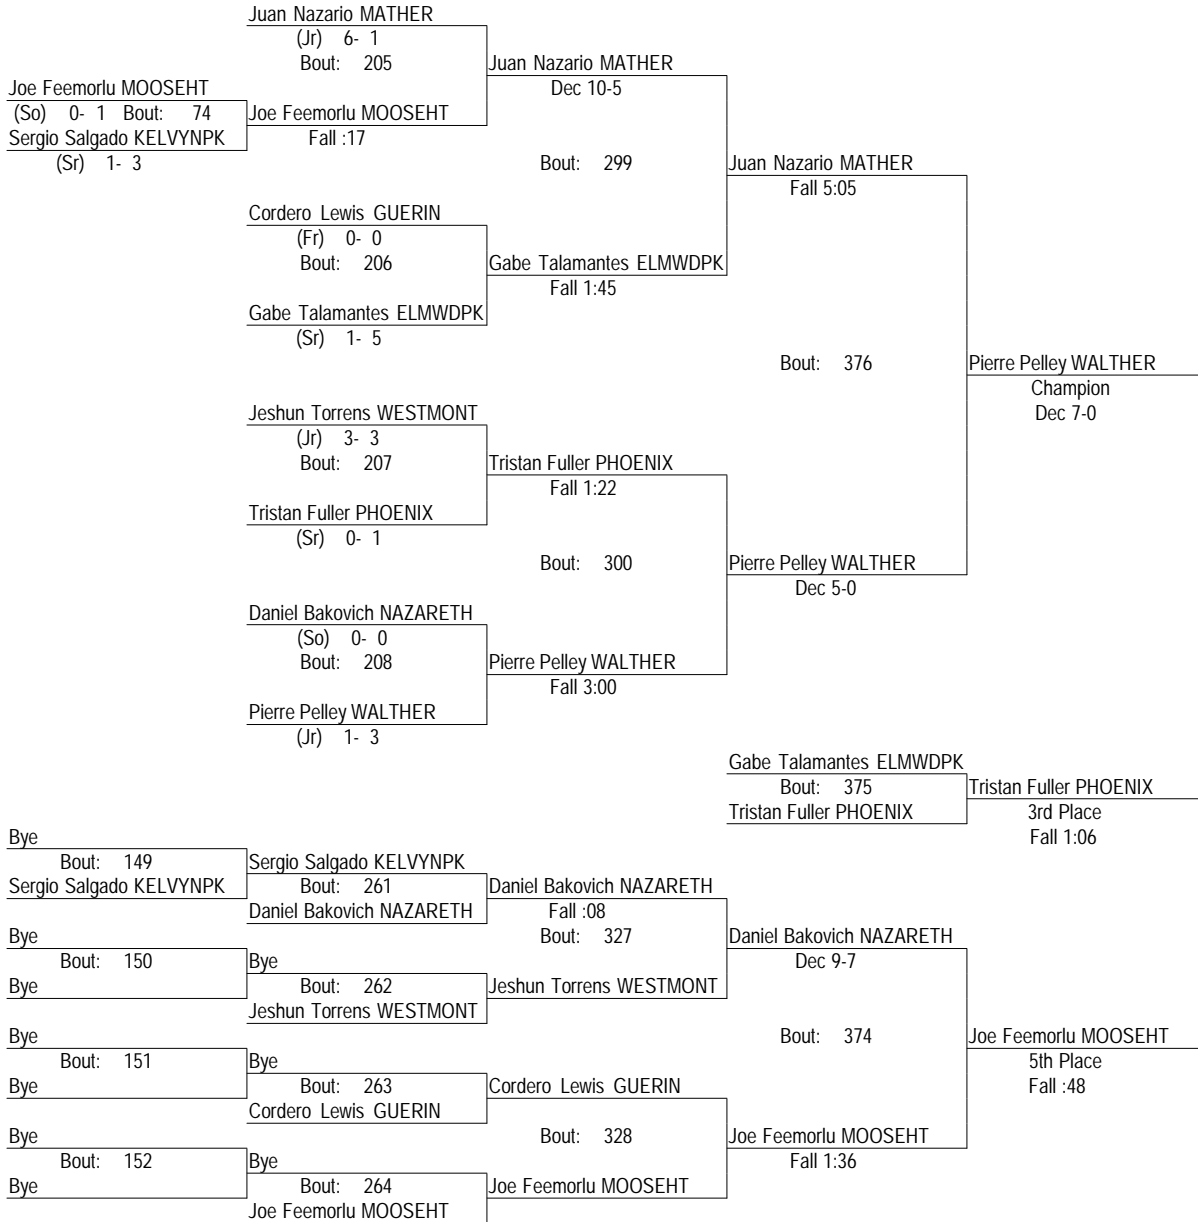

15th Walther Lutheran (Warren G. Hoger) Invitational

December 8, 2012

170

- Place Winners -

1st Pierre Pelley WALTHER (Jr) 4- 3
2nd Juan Nazario MATHER (Jr) 8- 2
3rd Tristan Fuller PHOENIX (Sr) 2- 2
4th Gabe Talamantes ELMWDPK (Sr) 2- 7

- Place Winners -

5th Joe Feemorlu MOOSEHT (So) 3- 2
6th Daniel Bakovich NAZARETH (So) 2- 2