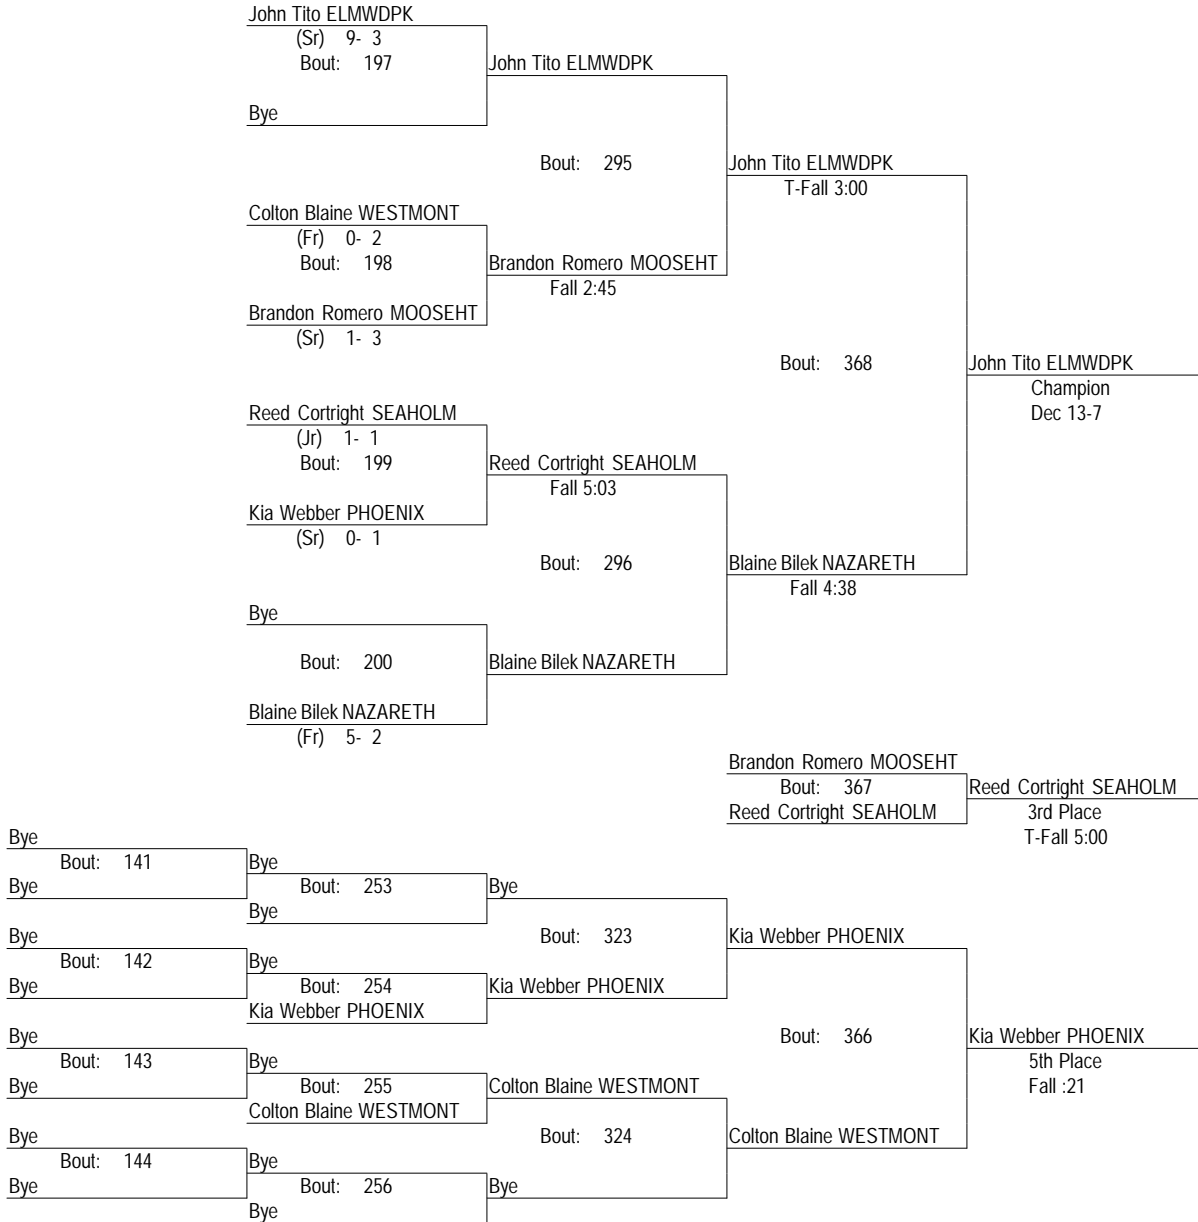

15th Walther Lutheran (Warren G. Hoger) Invitational

December 8, 2012

152

- Place Winners -
1st John Tito ELMWDPK (Sr) 11- 3
2nd Blaine Bilek NAZARETH (Fr) 6- 3
3rd Reed Cortright SEAHOLM (Jr) 3- 2
4th Brandon Romero MOOSEHT (Sr) 2- 5

- Place Winners -
5th Kia Webber PHOENIX (Sr) 1- 2
6th Colton Blaine WESTMONT (Fr) 0- 4