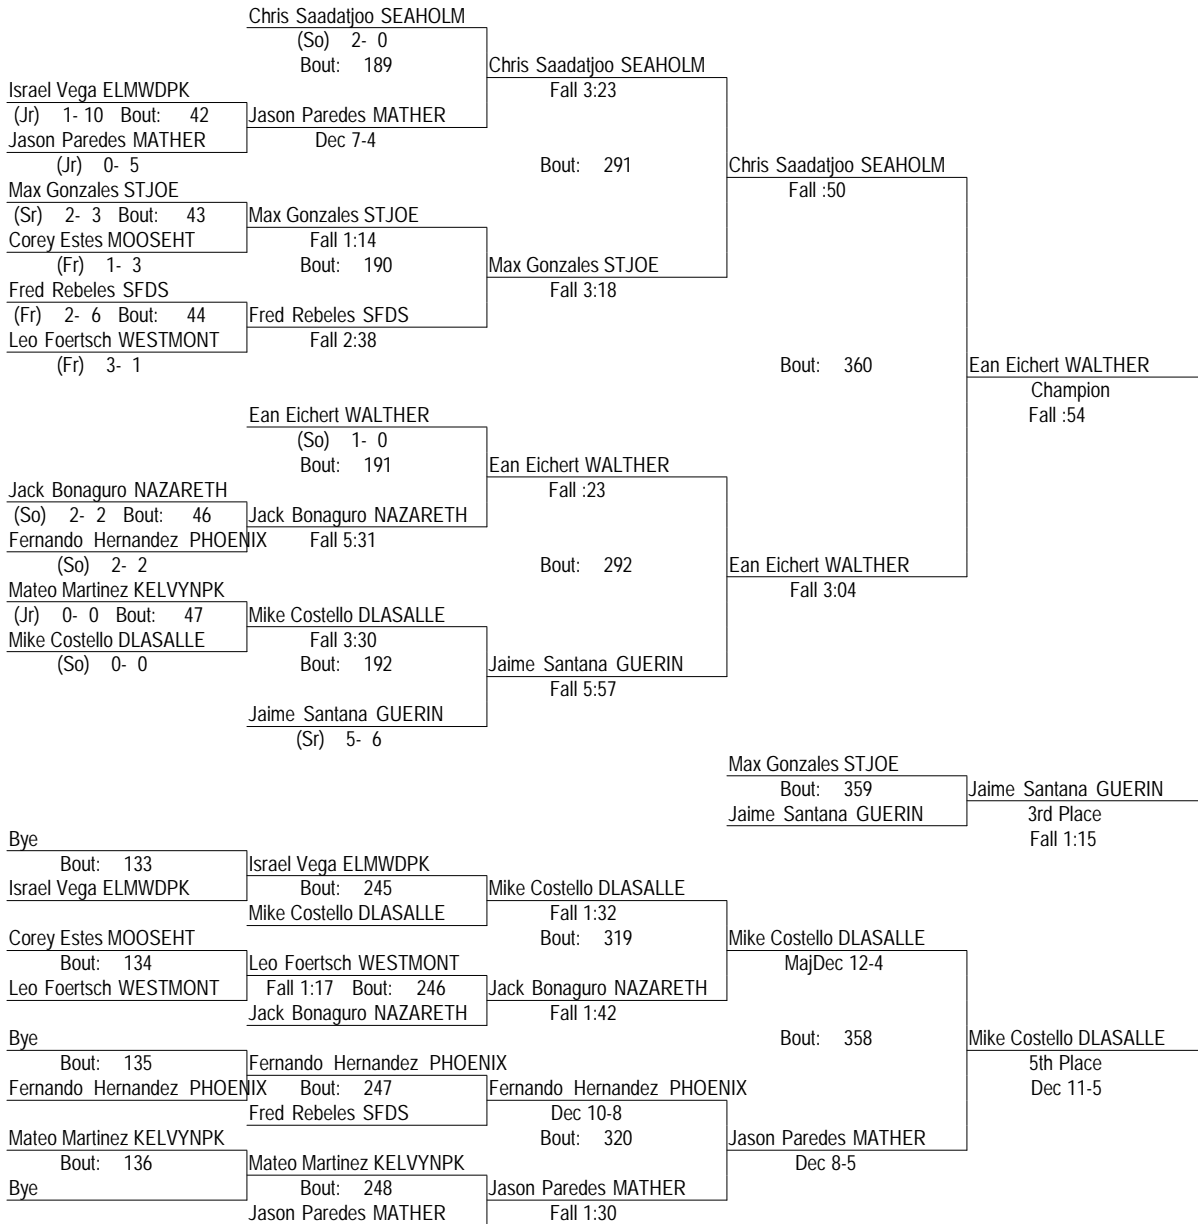

15th Walther Lutheran (Warren G. Hoger) Invitational

December 8, 2012

138

- Place Winners -

1st Ean Eichert WALTHER (So) 4- 0
2nd Chris Saadatjoo SEAHOLM (So) 4- 1
3rd Jaime Santana GUERIN (Sr) 7- 7
4th Max Gonzales STJOE (Sr) 4- 5

- Place Winners -

5th Mike Costello DLASALLE (So) 4- 1
6th Jason Paredes MATHER (Jr) 3- 7