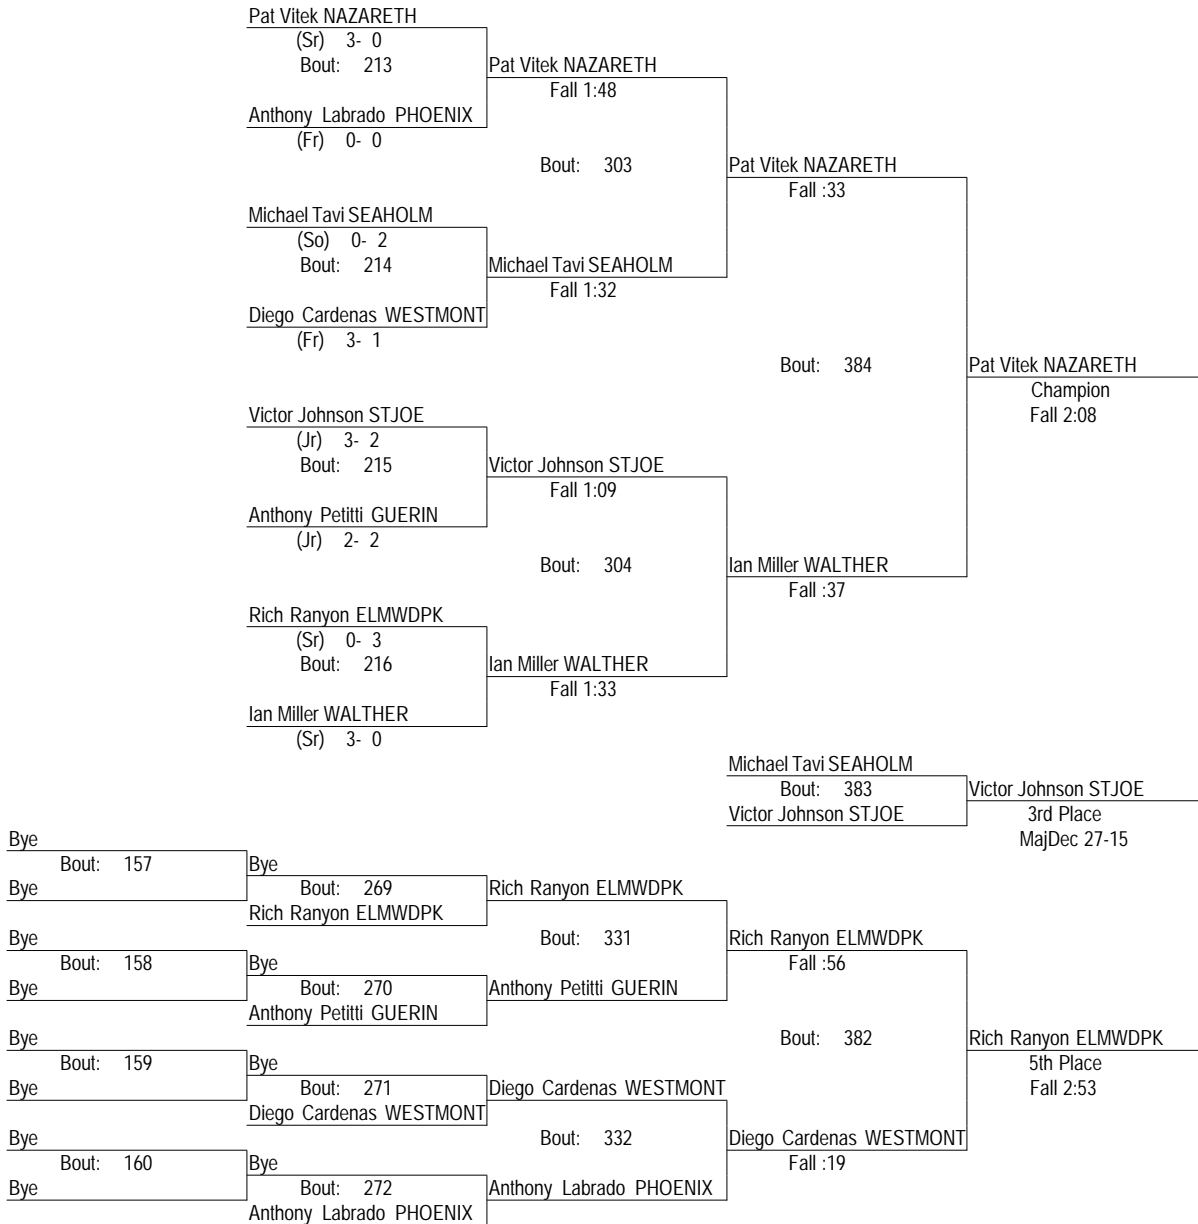

15th Walther Lutheran (Warren G. Hoger) Invitational

December 8, 2012

195

- Place Winners -

1st Pat Vitek NAZARETH (Sr) 6- 0
2nd Ian Miller WALTHER (Sr) 5- 1
3rd Victor Johnson STJOE (Jr) 5- 3
4th Michael Tavi SEAHOLM (So) 1- 4

- Place Winners -

5th Rich Ranyon ELMWDPK (Sr) 2- 4
6th Diego Cardenas WESTMONT (Fr) 4- 3