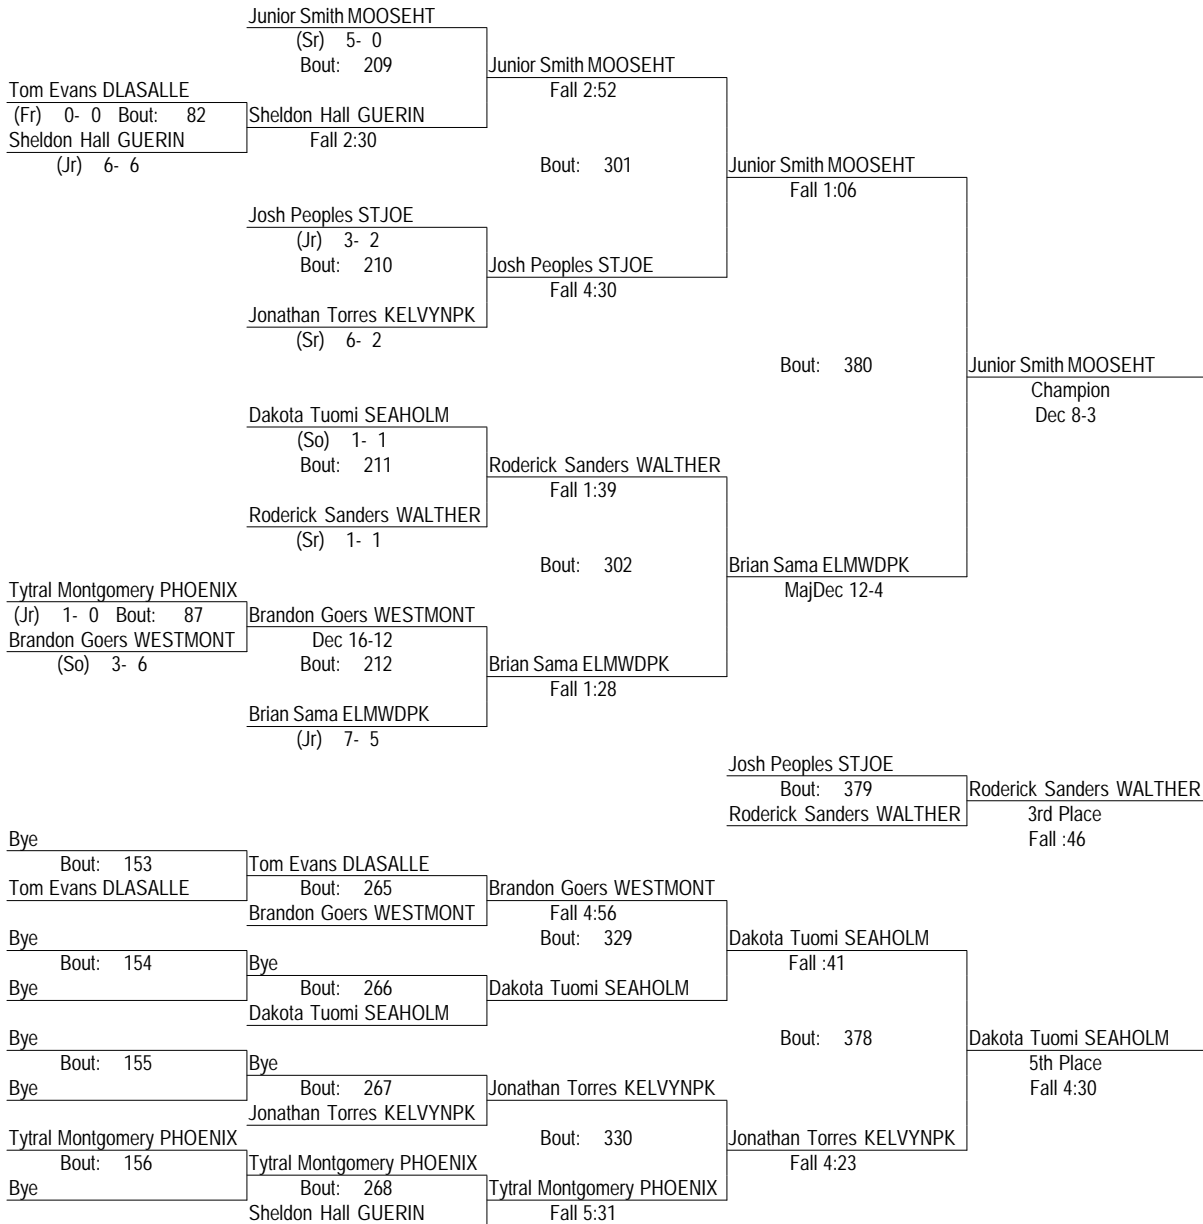

15th Walther Lutheran (Warren G. Hoger) Invitational

December 8, 2012

182

- Place Winners -

1st Junior Smith MOOSEHT (Sr) 8- 0
2nd Brian Sama ELMWDPK (Jr) 9- 6
3rd Roderick Sanders WALTHER (Sr) 3- 2
4th Josh Peoples STJOE (Jr) 4- 4

- Place Winners -

5th Dakota Tuomi SEAHOLM (So) 3- 2
6th Jonathan Torres KELVYNPK (Sr) 7- 4