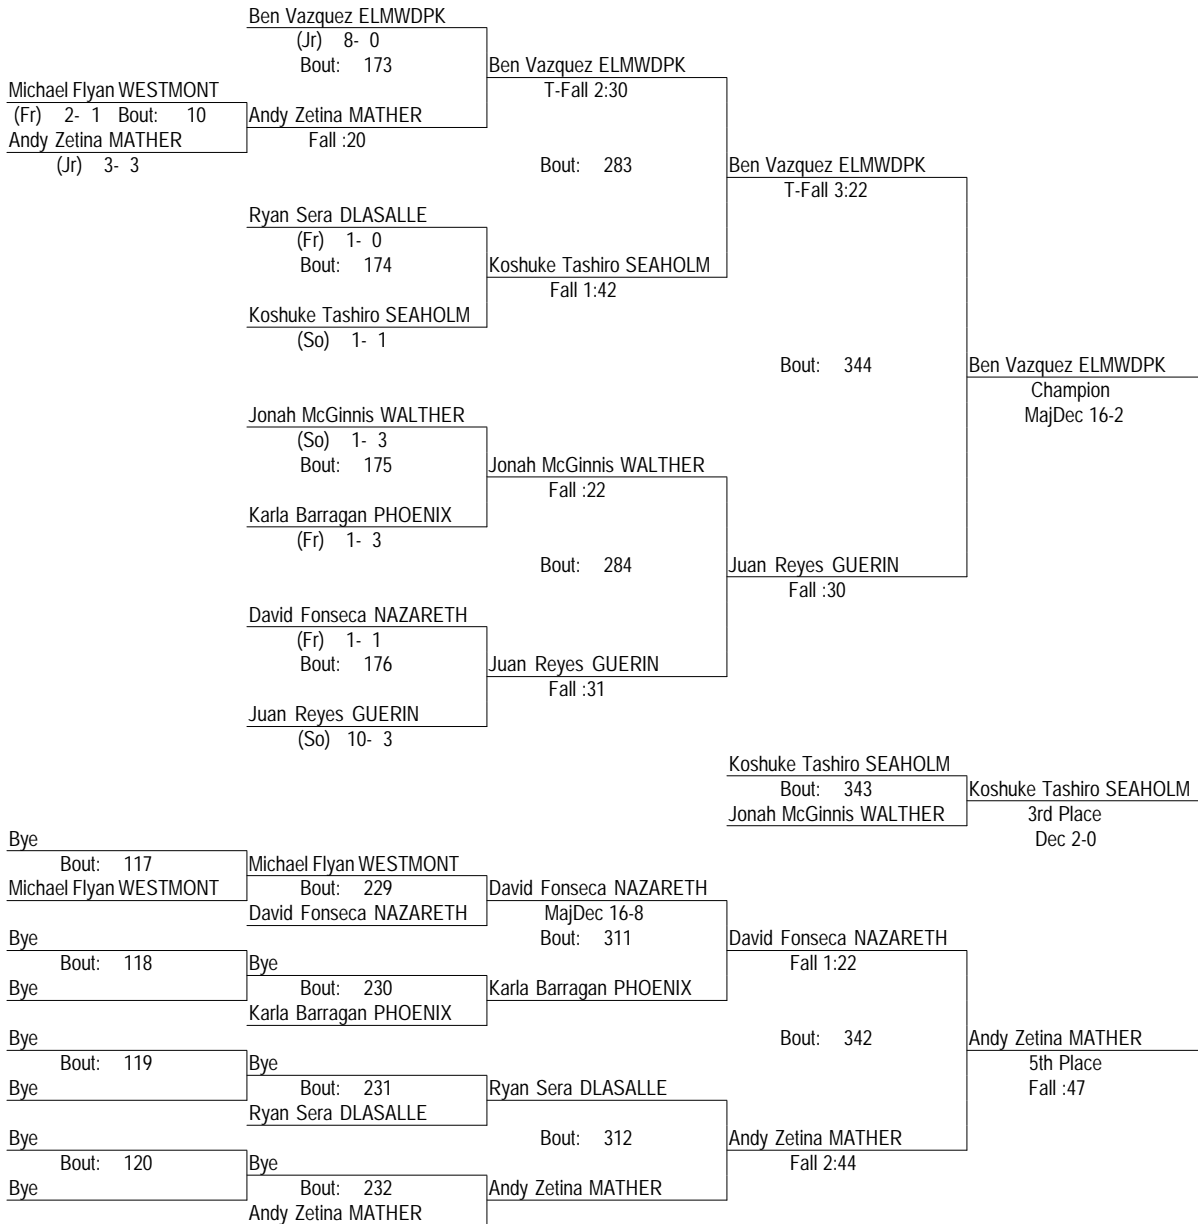

15th Walther Lutheran (Warren G. Hoyer) Invitational

December 8, 2012

Place	Score	Name	1st	2nd	3rd	4th	5th	6th
1	222.00	Walther Lutheran	5	1	1	2	2	1
2	162.50	Seaholm (MI)	1	1	4	1	3	1
3	161.50	Elmwood Park	3	1		2	2	2
4	147.50	De La Salle (MI)	2	3	1		1	1
5	133.00	Nazareth Academy	1	2	1	3		2
6	102.00	Mather	1	2		1	1	1
7	76.00	Mooseheart	1			1	2	
8	72.00	Guerin			1	1		2
9	69.00	Westmont			3	1		2
10	58.00	St. Francis de Sales		2			1	
11	52.00	Phoenix Academy			1	1	1	1
12	51.00	Kelvyn Park		1	1			1
13	44.00	St. Joseph			1	2		

* Team has non-scoring wrestler

15th Walther Lutheran (Warren G. Hoger) Invitational

December 8, 2012

113

- Place Winners -
 1st Ben Vazquez ELMWDPK (Jr) 11- 0
 2nd Juan Reyes GUERIN (So) 12- 4
 3rd Koshuke Tashiro SEAHOLM (So) 3- 2
 4th Jonah McGinnis WALTHER (So) 2- 5