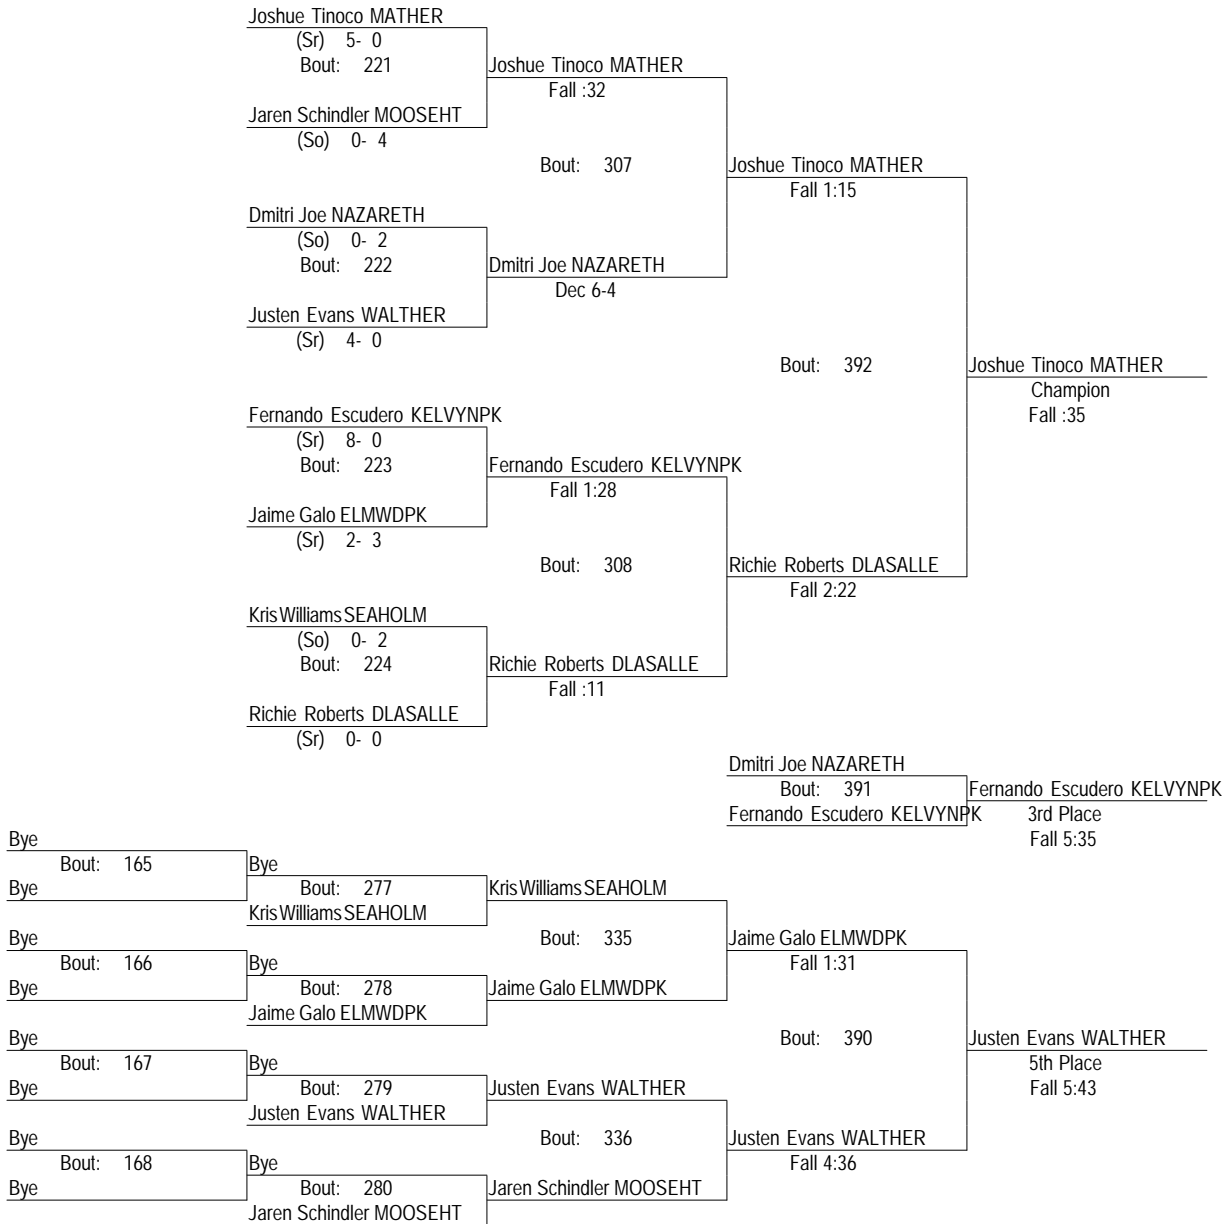

15th Walther Lutheran (Warren G. Hoger) Invitational

December 8, 2012

285

- Place Winners -

1st Joshue Tinoco MATHER (Sr) 8- 0
2nd Richie Roberts DLASALLE (Sr) 2- 1
3rd Fernando Escudero KELVYNPK(Sr) 10- 1
4th Dmitri Joe NAZARETH (So) 1- 4

- Place Winners -

5th Justen Evans WALTHER (Sr) 6- 1
6th Jaime Galo ELMWDPK (Sr) 3- 5