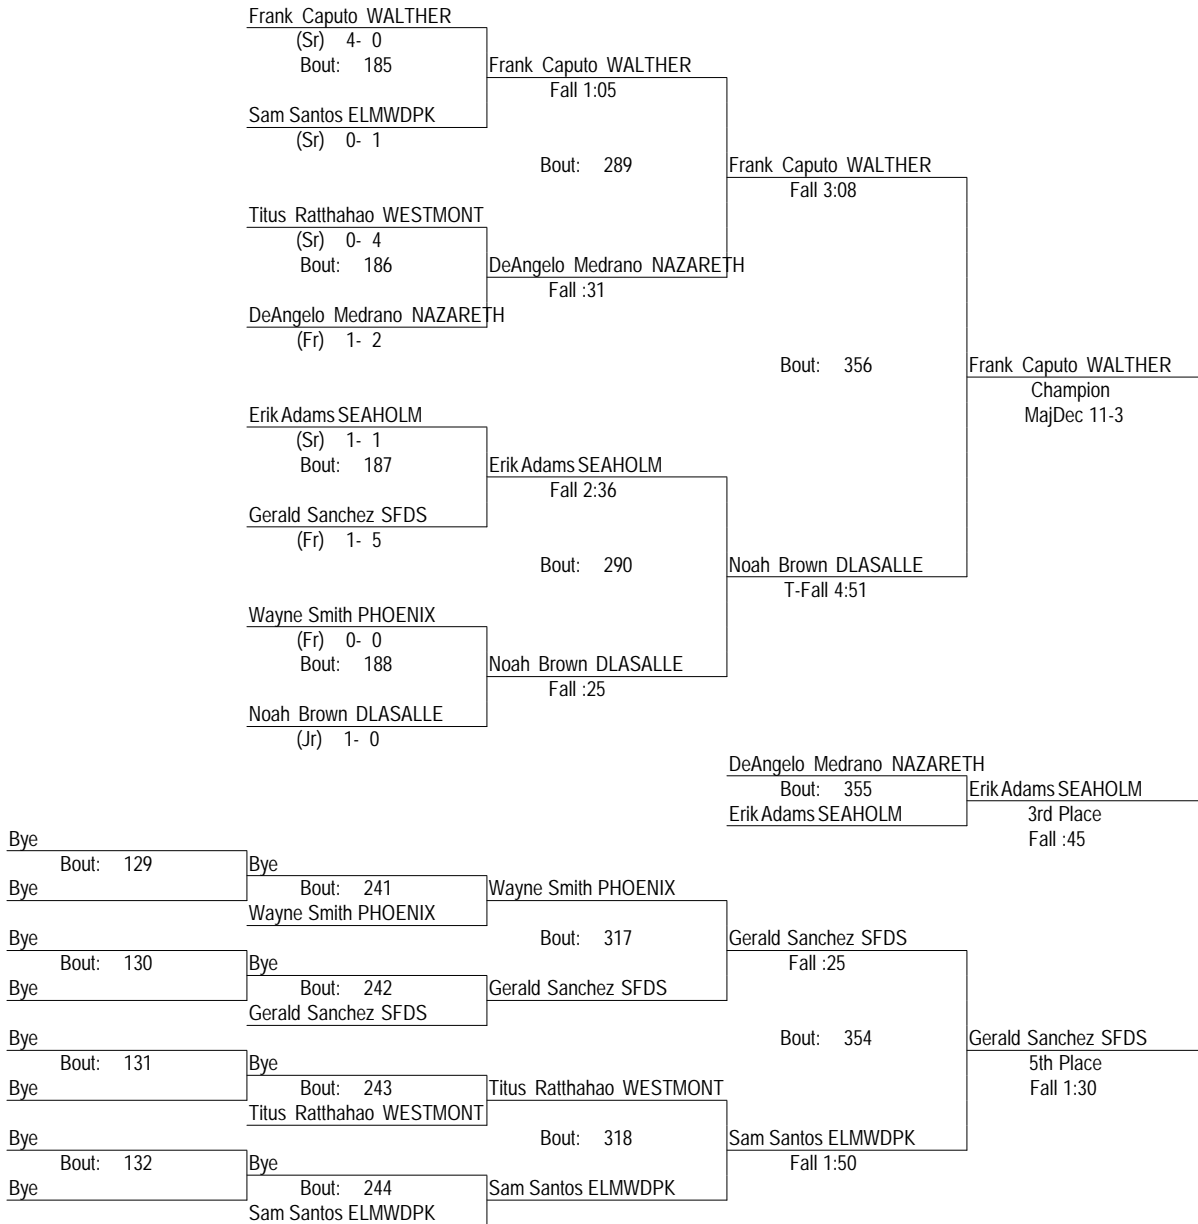

15th Walther Lutheran (Warren G. Hoger) Invitational

December 8, 2012

132

- Place Winners -

1st Frank Caputo WALTHER (Sr) 7- 0
2nd Noah Brown DLASALLE (Jr) 3- 1
3rd Erik Adams SEAHOLM (Sr) 3- 2
4th DeAngelo Medrano NAZARETH(Fr) 2- 4

- Place Winners -

5th Gerald Sanchez SFDS (Fr) 3- 6
6th Sam Santos ELMWDPK (Sr) 1- 3