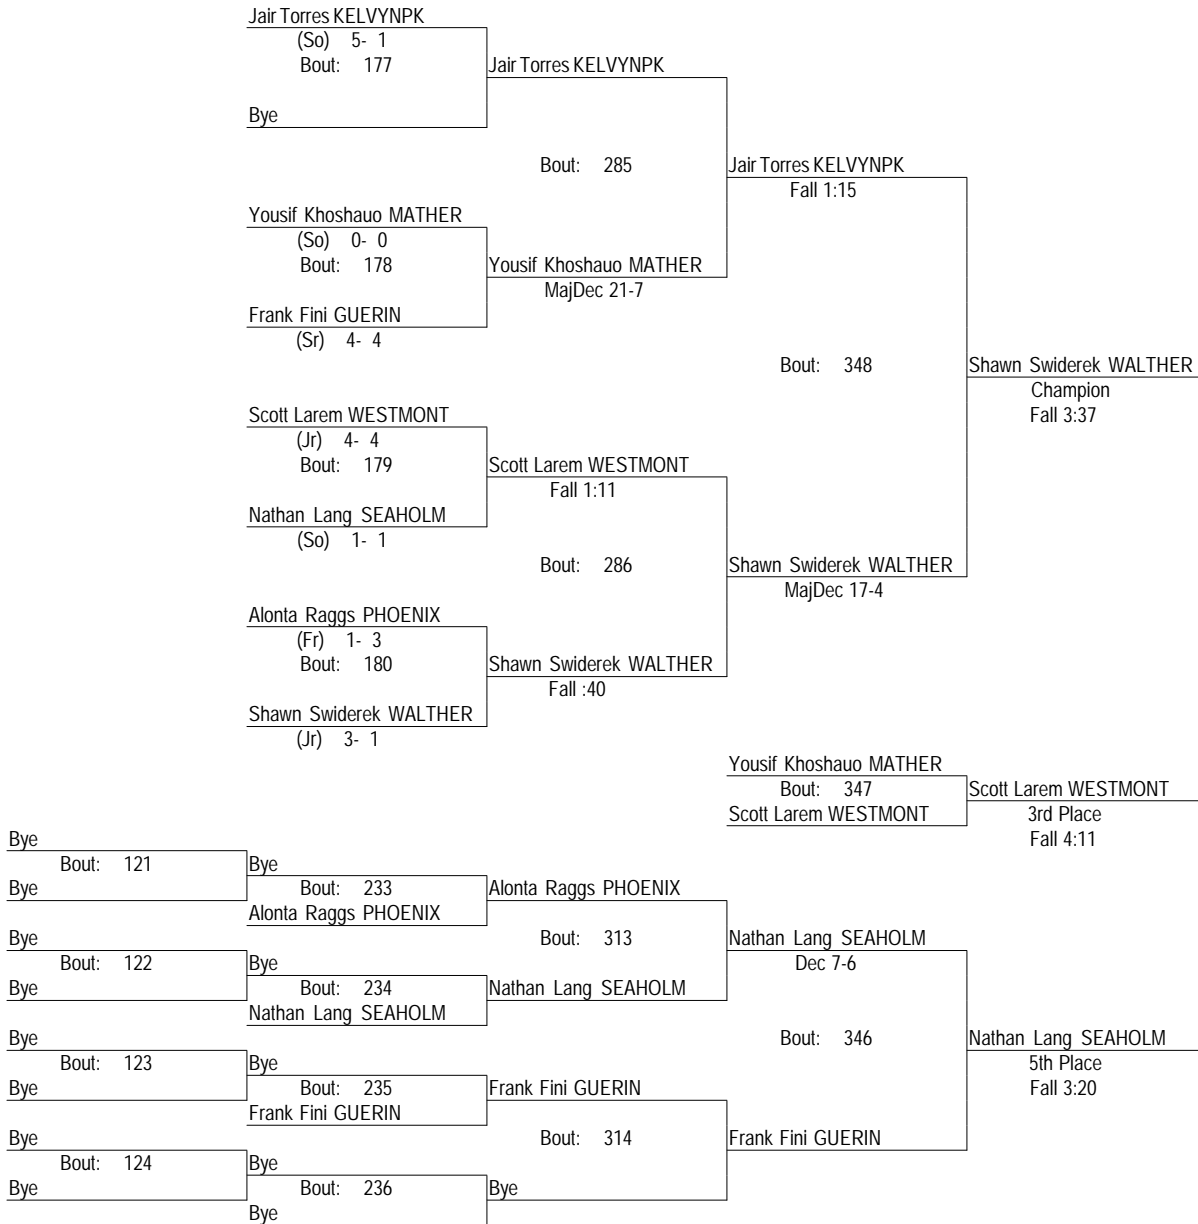

15th Walther Lutheran (Warren G. Hoger) Invitational

December 8, 2012

120

- Place Winners -

1st Shawn Swiderek WALTHER (Jr) 6- 1
2nd Jair Torres KELVYNPK (So) 6- 2
3rd Scott Larem WESTMONT (Jr) 6- 5
4th Yousif Khoshauo MATHER (So) 1- 2

- Place Winners -

5th Nathan Lang SEAHOLM (So) 3- 2
6th Frank Fini GUERIN (Sr) 4- 6