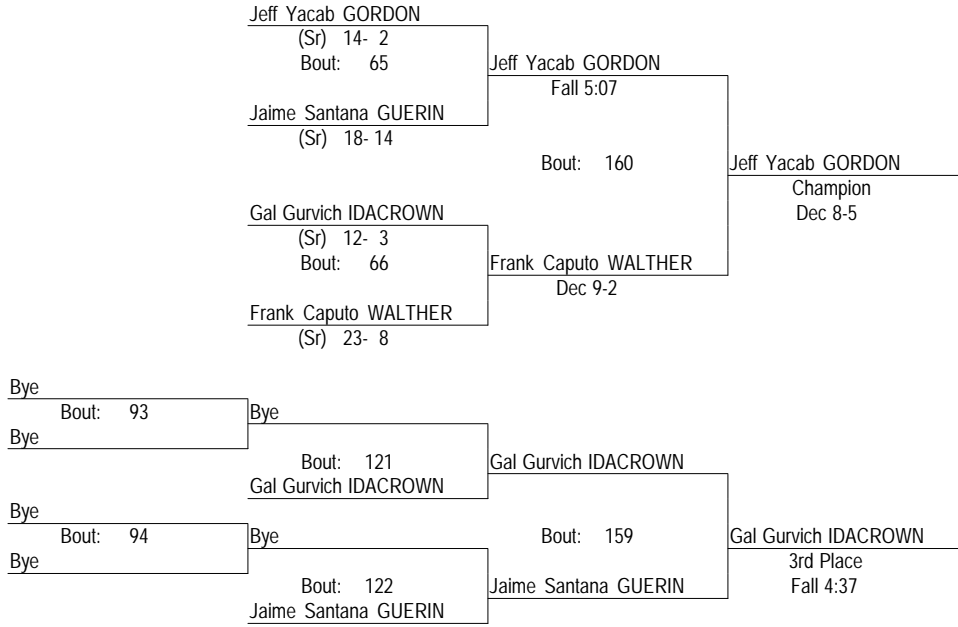

IHSA Class A Individual Regional At Walther Lutheran

February 2, 2013

126

- Place Winners -

- 1st Eric Estrada GORDON (Jr) 22-13
- 2nd Marco Nambo WALTHER (Jr) 15-13
- 3rd Yinnon Sanders IDACROWN (Jr) 2-5
- 4th Aaron Griffin DOUGLASS (Sr) 12-18

IHSA Class A Individual Regional At Walther Lutheran

February 2, 2013

132

- Place Winners -

- 1st Jeff Yacab GORDON (Sr) 16- 2
- 2nd Frank Caputo WALTHER (Sr) 24- 9
- 3rd Gal Gurvich IDACROWN (Sr) 13- 4
- 4th Jaime Santana GUERIN (Sr) 18- 16