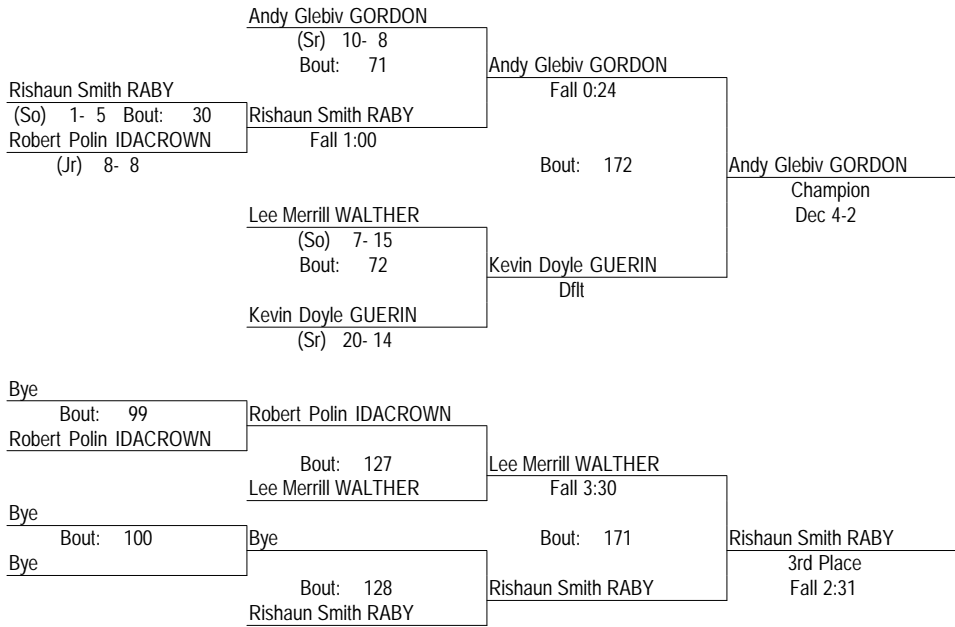

IHSA Class A Individual Regional At Walther Lutheran

February 2, 2013

152

- Place Winners -

- 1st Andy Glebiv GORDON (Sr) 12- 8
- 2nd Kevin Doyle GUERIN (Sr) 21- 15
- 3rd Rishaun Smith RABY (So) 3- 6
- 4th Lee Merrill WALTHER (So) 8- 17