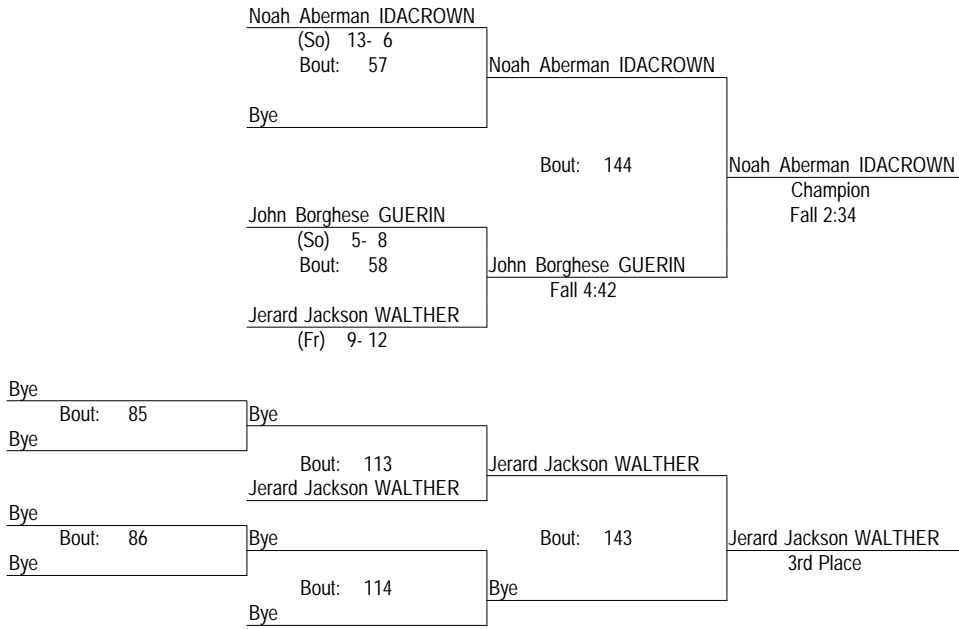

IHSA Class A Individual Regional At Walther Lutheran

February 2, 2013

Place	Score	Name	1st	2nd	3rd	4th
1	171.00	Melrose Park (Walther Lutheran)	2	6	4	1
2	154.00	Chicago (Gordon Tech)	6	1	1	1
3	133.00	Chicago (Ida Crown)	3	1	5	1
4	118.00	River Grove (Guerin)	2	4	1	3
5	57.00	Chicago (Raby)		1	3	1
6	47.00	Chicago (Douglass)	1	1		3

* Team has non-scoring wrestler

IHSA Class A Individual Regional At Walther Lutheran

February 2, 2013

106

- Place Winners -

- 1st Noah Aberman IDACROWN (So) 14- 6
- 2nd John Borghese GUERIN (So) 6- 9
- 3rd Jerard Jackson WALTHER (Fr) 9- 13
- 4th Bye