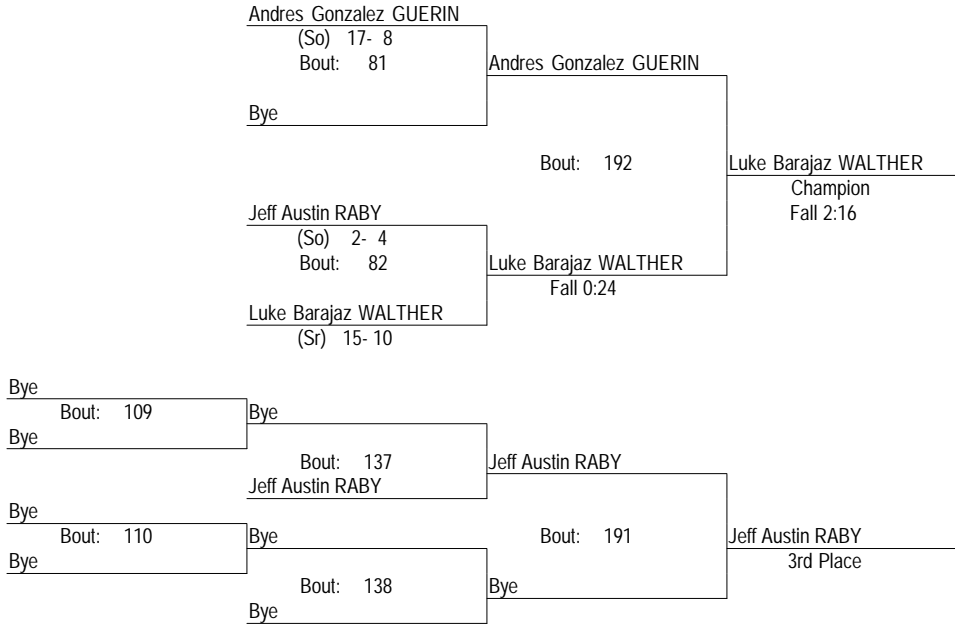

IHSA Class A Individual Regional At Walther Lutheran

February 2, 2013

195

- Place Winners -

- 1st Terry Martin DOUGLASS (Jr) 27- 0
- 2nd Michael Szczygiel GUERIN (So) 10- 9
- 3rd Josiah Clair WALTHER (Fr) 0- 1
- 4th Bye

IHSA Class A Individual Regional At Walther Lutheran

February 2, 2013

220

- Place Winners -

- 1st Luke Barajaz WALTHER (Sr) 17- 10
- 2nd Andres Gonzalez GUERIN (So) 17- 9
- 3rd Jeff Austin RABY (So) 2- 5
- 4th Bye