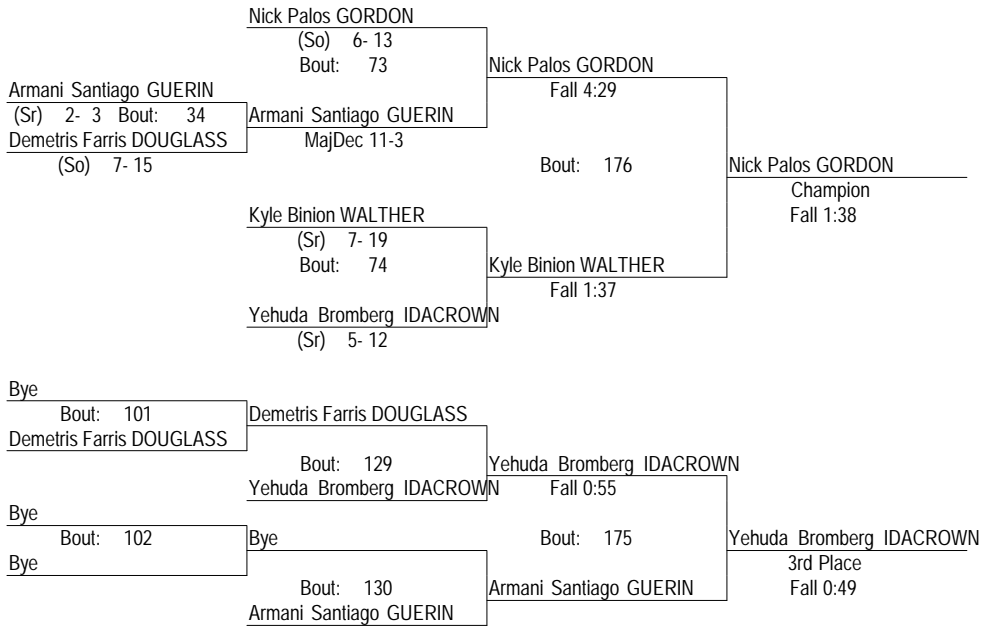

IHSA Class A Individual Regional At Walther Lutheran

February 2, 2013

145

- Place Winners -

- 1st Chaim Chernoff IDACROWN (Jr) 11- 4
- 2nd Keenon Grafton DOUGLASS (Sr) 16- 8
- 3rd Tyger Ligon WALTHER (Sr) 4- 23
- 4th Bye

IHSA Class A Individual Regional At Walther Lutheran

February 2, 2013

152

- Place Winners -

- 1st Andy Glebiv GORDON (Sr) 12- 8
- 2nd Kevin Doyle GUERIN (Sr) 21- 15
- 3rd Rishaun Smith RABY (So) 3- 6
- 4th Lee Merrill WALTHER (So) 8- 17

IHSA Class A Individual Regional At Walther Lutheran

February 2, 2013

160

- Place Winners -

- 1st Nick Palos GORDON (So) 8-13
- 2nd Kyle Binion WALTHER (Sr) 8-20
- 3rd Yehuda Bromberg IDACROWN(Sr) 7-13
- 4th Armani Santiago GUERIN (Sr) 3-5