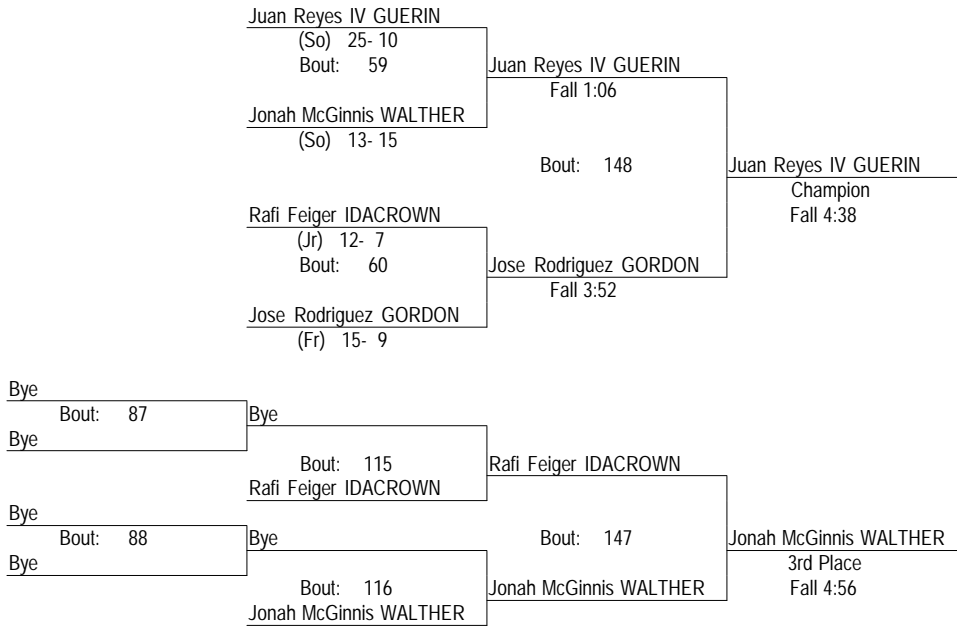

* Team has non-scoring wrestler

IHSA Class A Individual Regional At Walther Lutheran

February 2, 2013

106

- Place Winners -

- 1st Noah Aberman IDACROWN (So) 14- 6
- 2nd John Borghese GUERIN (So) 6- 9
- 3rd Jerard Jackson WALTHER (Fr) 9- 13
- 4th Bye

IHSA Class A Individual Regional At Walther Lutheran

February 2, 2013

113

- Place Winners -

- 1st Juan Reyes IV GUERIN (So) 27- 10
- 2nd Jose Rodriguez GORDON (Fr) 16- 10
- 3rd Jonah McGinnis WALTHER (So) 14- 16
- 4th Rafi Feiger IDACROWN (Jr) 12- 9