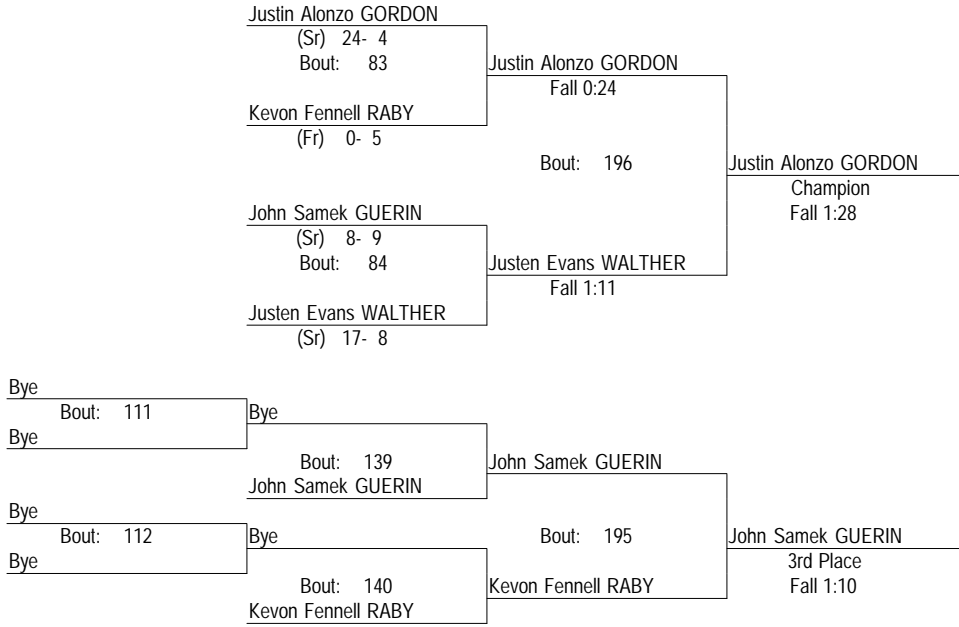

IHSA Class A Individual Regional At Walther Lutheran

February 2, 2013

220

- Place Winners -

- 1st Luke Barajaz WALTHER (Sr) 17- 10
- 2nd Andres Gonzalez GUERIN (So) 17- 9
- 3rd Jeff Austin RABY (So) 2- 5
- 4th Bye

IHSA Class A Individual Regional At Walther Lutheran

February 2, 2013

285

- Place Winners -

- 1st Justin Alonzo GORDON (Sr) 26- 4
- 2nd Justen Evans WALTHER (Sr) 18- 9
- 3rd John Samek GUERIN (Sr) 9- 10
- 4th Kevon Fennell RABY (Fr) 0- 7