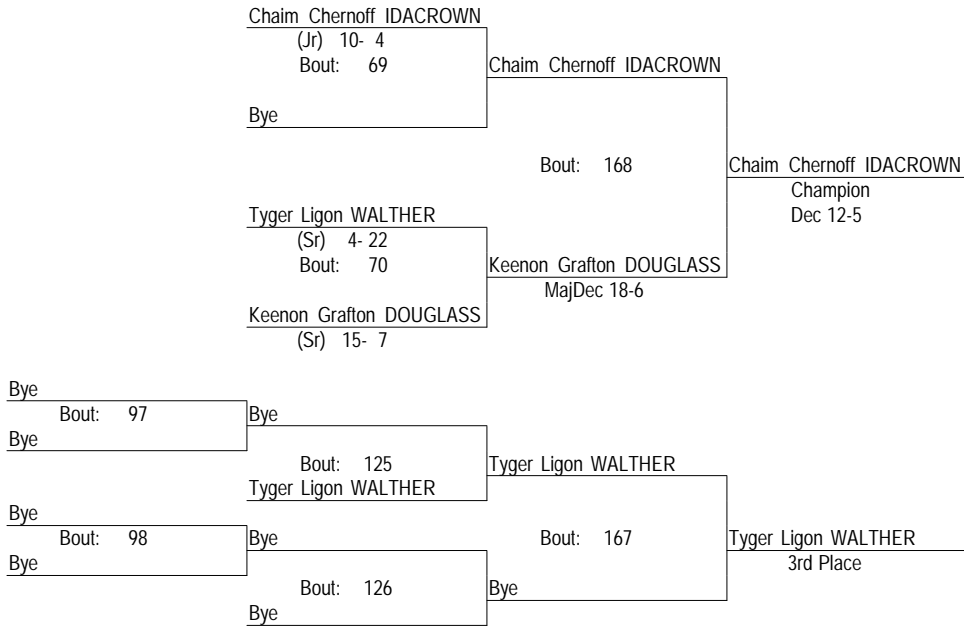

IHSA Class A Individual Regional At Walther Lutheran

February 2, 2013

138

- Place Winners -

- 1st Nirel Kakon IDACROWN (Sr) 16- 2
- 2nd Maurice Earskines RABY (Sr) 7- 1
- 3rd Dan Malarski GORDON (So) 10- 24
- 4th Tyrone Jackson DOUGLASS (Fr) 11- 12

IHSA Class A Individual Regional At Walther Lutheran

February 2, 2013

145

- Place Winners -

- 1st Chaim Chernoff IDACROWN (Jr) 11- 4
- 2nd Keenon Grafton DOUGLASS (Sr) 16- 8
- 3rd Tyger Ligon WALTHER (Sr) 4- 23
- 4th Bye