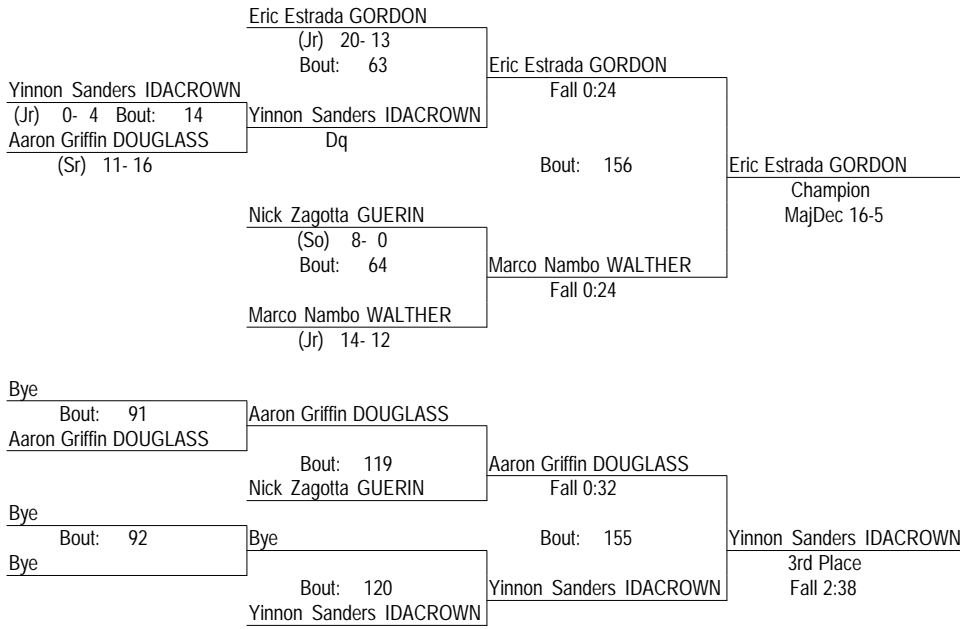

IHSA Class A Individual Regional At Walther Lutheran

February 2, 2013

126

- Place Winners -

- 1st Eric Estrada GORDON (Jr) 22-13
- 2nd Marco Nambo WALTHER (Jr) 15-13
- 3rd Yinnon Sanders IDACROWN (Jr) 2-5
- 4th Aaron Griffin DOUGLASS (Sr) 12-18