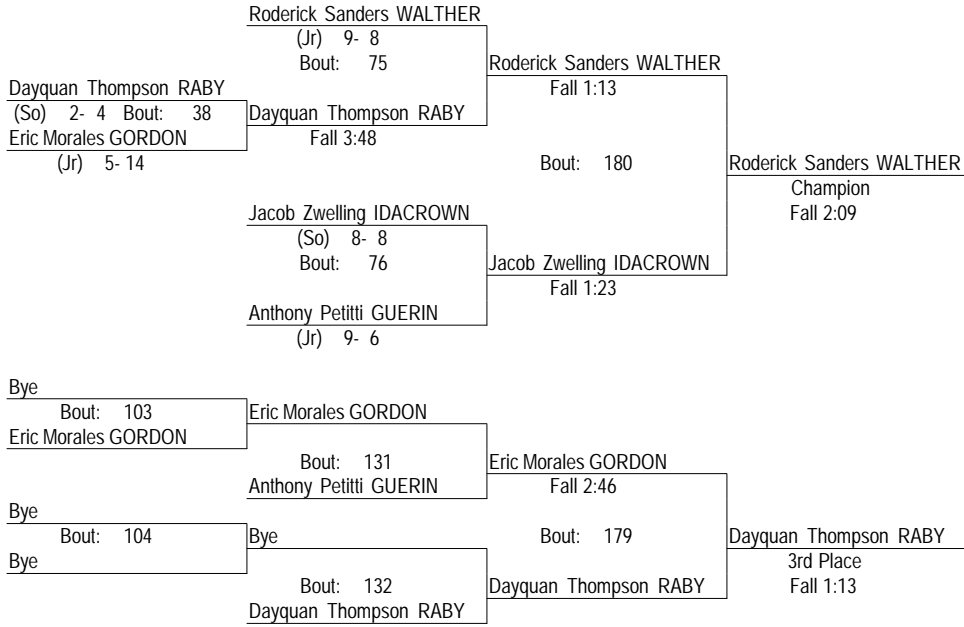

IHSA Class A Individual Regional At Walther Lutheran

February 2, 2013

170

- Place Winners -

- 1st Roderick Sanders WALTHER (Jr) 11- 8
- 2nd Jacob Zwelling IDACROWN (So) 9- 9
- 3rd Dayquan Thompson RABY (So) 4- 5
- 4th Eric Morales GORDON (Jr) 6- 16