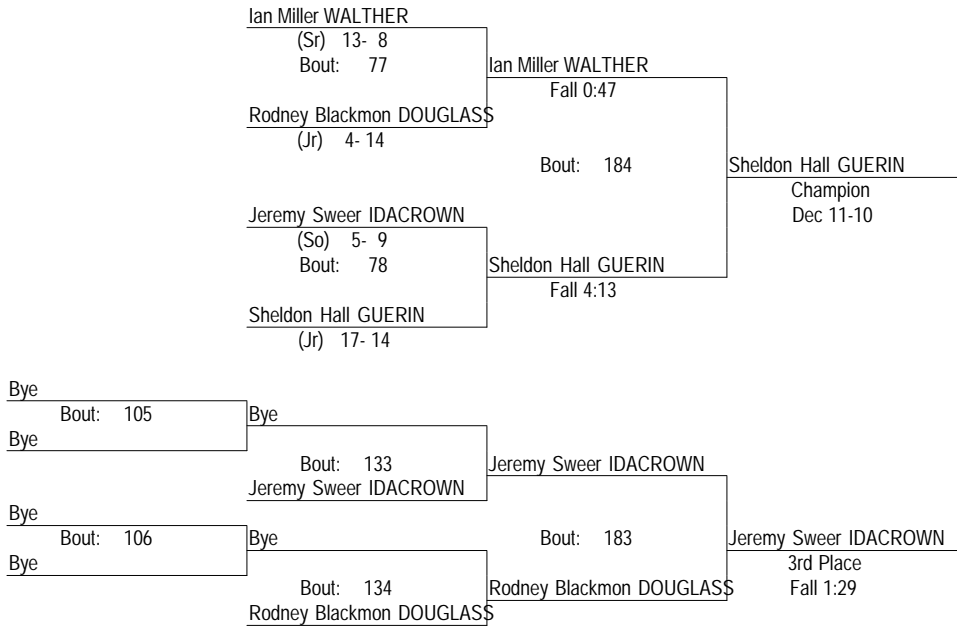

IHSA Class A Individual Regional At Walther Lutheran

February 2, 2013

170

- Place Winners -

- 1st Roderick Sanders WALTHER (Jr) 11- 8
- 2nd Jacob Zwelling IDACROWN (So) 9- 9
- 3rd Dayquan Thompson RABY (So) 4- 5
- 4th Eric Morales GORDON (Jr) 6- 16

IHSA Class A Individual Regional At Walther Lutheran

February 2, 2013

182

- Place Winners -

- 1st Sheldon Hall GUERIN (Jr) 19- 14
- 2nd Ian Miller WALTHER (Sr) 14- 9
- 3rd Jeremy Sweer IDACROWN (So) 6- 10
- 4th Rodney Blackmon DOUGLASS (Jr) 4- 16