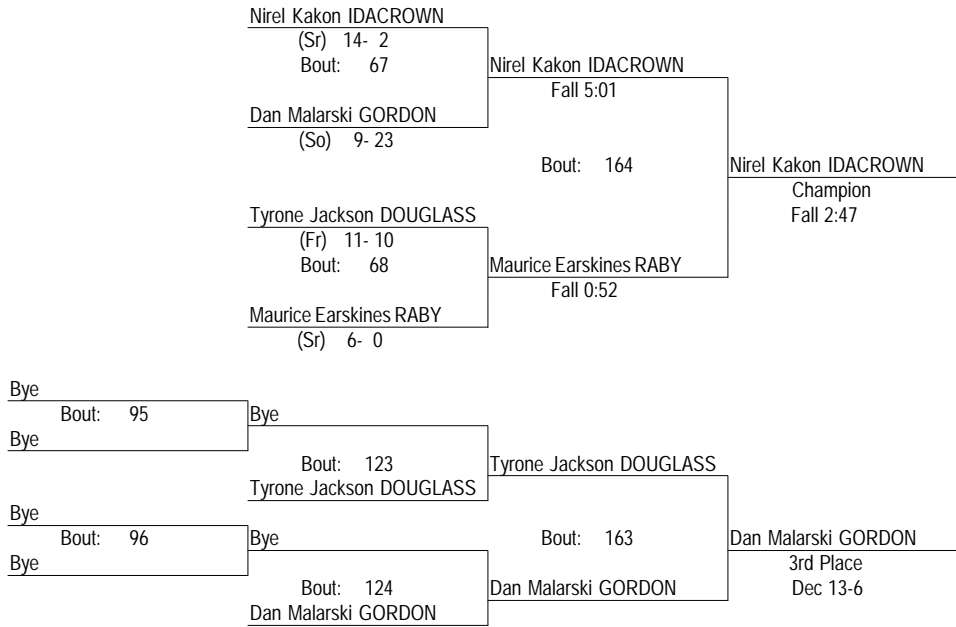

IHSA Class A Individual Regional At Walther Lutheran

February 2, 2013

132

- Place Winners -

- 1st Jeff Yacab GORDON (Sr) 16- 2
- 2nd Frank Caputo WALTHER (Sr) 24- 9
- 3rd Gal Gurvich IDACROWN (Sr) 13- 4
- 4th Jaime Santana GUERIN (Sr) 18- 16

IHSA Class A Individual Regional At Walther Lutheran

February 2, 2013

138

- Place Winners -

- 1st Nirel Kakon IDACROWN (Sr) 16- 2
- 2nd Maurice Earskines RABY (Sr) 7- 1
- 3rd Dan Malarski GORDON (So) 10- 24
- 4th Tyrone Jackson DOUGLASS (Fr) 11- 12