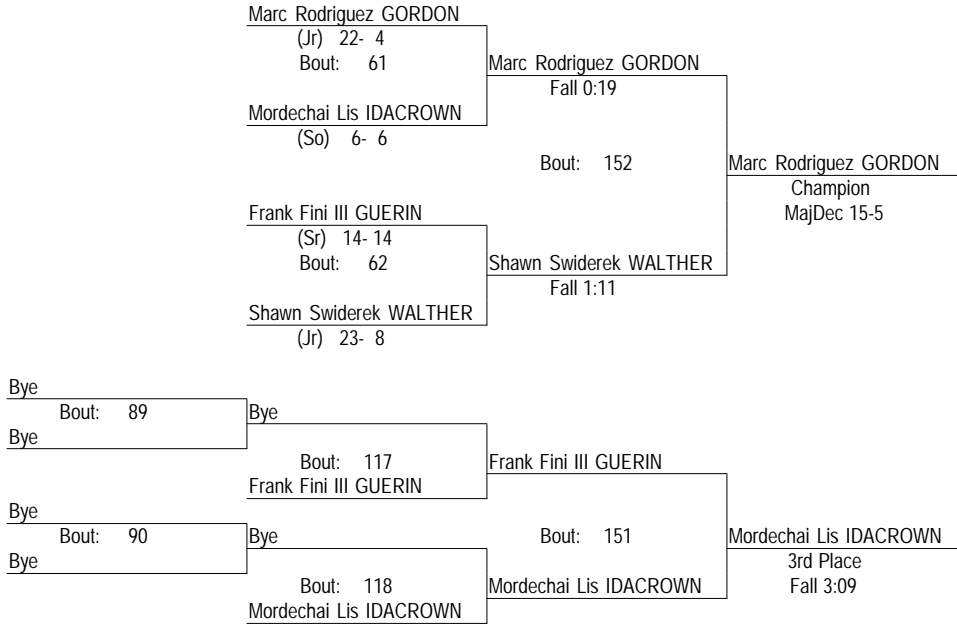

IHSA Class A Individual Regional At Walther Lutheran

February 2, 2013

120

- Place Winners -

- 1st Marc Rodriguez GORDON (Jr) 24- 4
- 2nd Shawn Swiderek WALTHER (Jr) 24- 9
- 3rd Mordechai Lis IDACROWN (So) 7- 7
- 4th Frank Fini III GUERIN (Sr) 14- 16