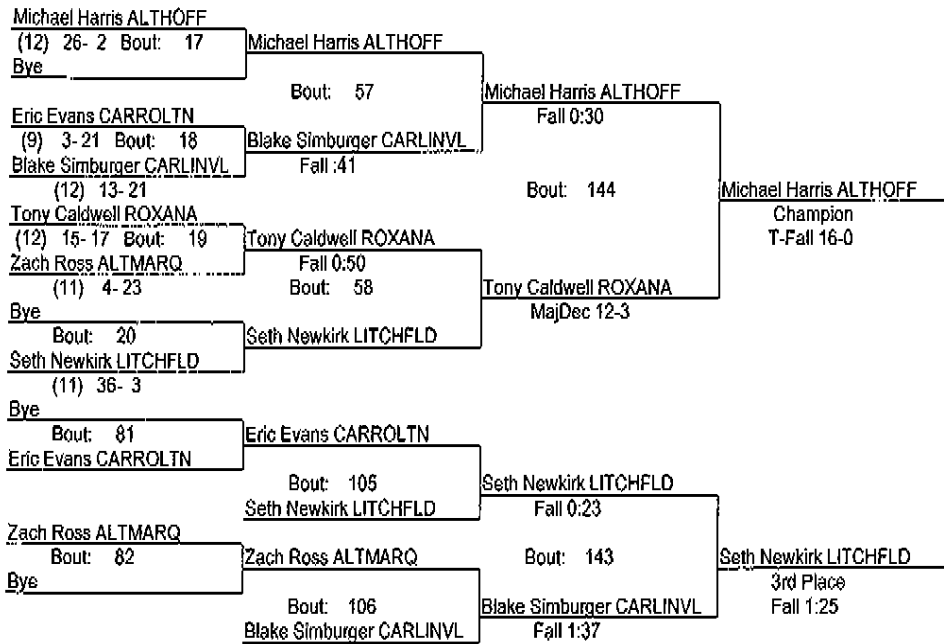

2013 Class A Litchfield Regional (copy)

Feb 2 2013

132

- Place Winners -

- 1st Michael Harris ALTHOFF (12) 28- 2
- 2nd Tony Caldwell ROXANA (12) 17- 18
- 3rd Seth Newkirk LITCHFLD (11) 38- 4
- 4th Blake Simburger CARLINVL (12) 15- 23