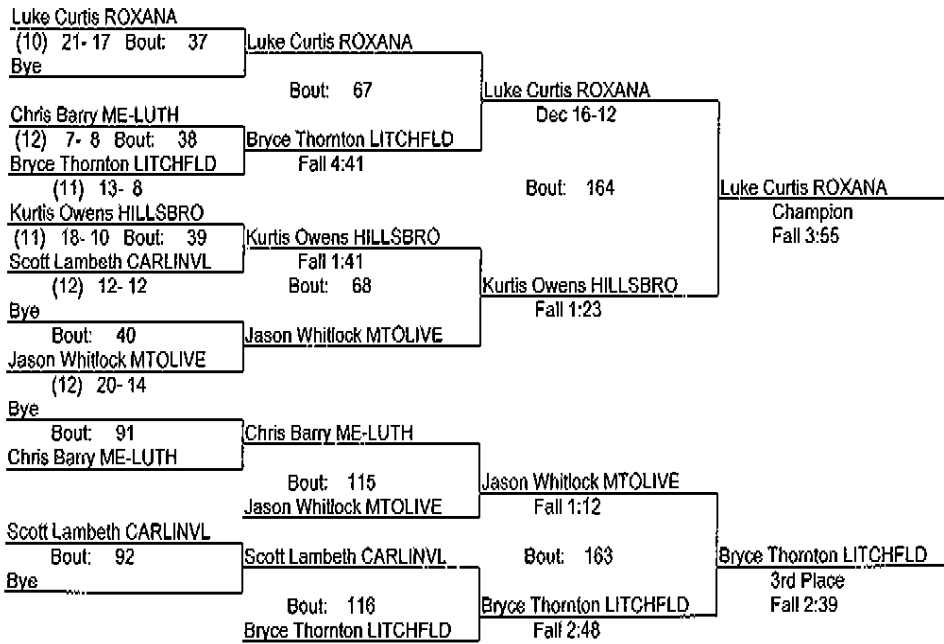

2013 Class A Litchfield Regional (copy)

Feb 2 2013

160

- Place Winners -

- 1st Aaron Leuck ROXANA (12) 28- 12
- 2nd Dalton Davidson LITCHFLD (12) 25- 13
- 3rd Gavin Twitty HILLSBRO (10) 17- 19
- 4th Kory Loew ME-LUTH (10) 11- 9

2013 Class A Litchfield Regional (copy)

Feb 2 2013

170

- Place Winners -

- 1st Luke Curtis ROXANA (10) 23-17
- 2nd Kurtis Owens HILLSBRO (11) 20-11
- 3rd Bryce Thornton LITCHFLD (11) 16-9
- 4th Jason Whitlock MTOLIVE (12) 21-16