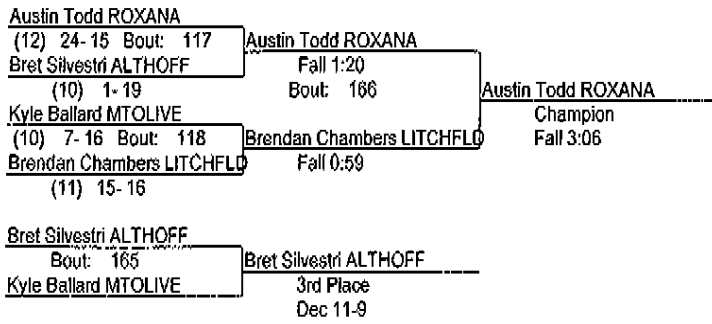

2013 Class A Litchfield Regional (copy)

Feb 2 2013

160

- Place Winners -

- 1st Aaron Leuck ROXANA (12) 28- 12
- 2nd Dalton Davidson LITCHFLD (12) 25- 13
- 3rd Gavin Twitty HILLSBRO (10) 17- 19
- 4th Kory Loew ME-LUTH (10) 11- 9

2013 Class A Litchfield Regional (copy)

Feb 2 2013

170

- Place Winners -

- 1st Luke Curtis ROXANA (10) 23-17
- 2nd Kurtis Owens HILLSBRO (11) 20-11
- 3rd Bryce Thornton LITCHFLD (11) 16-9
- 4th Jason Whitlock MTOLIVE (12) 21-16

2013 Class A Litchfield Regional (copy)

Feb 2 2013

182

- Place Winners -
- 1st Austin Todd ROXANA (12) 26-15
- 2nd Brendan Chambers LITCHFLD(11) 16-17
- 3rd Bret Silvestri ALTHOFF (10) 2-20
- 4th Kyle Ballard MTOLIVE (10) 7-18