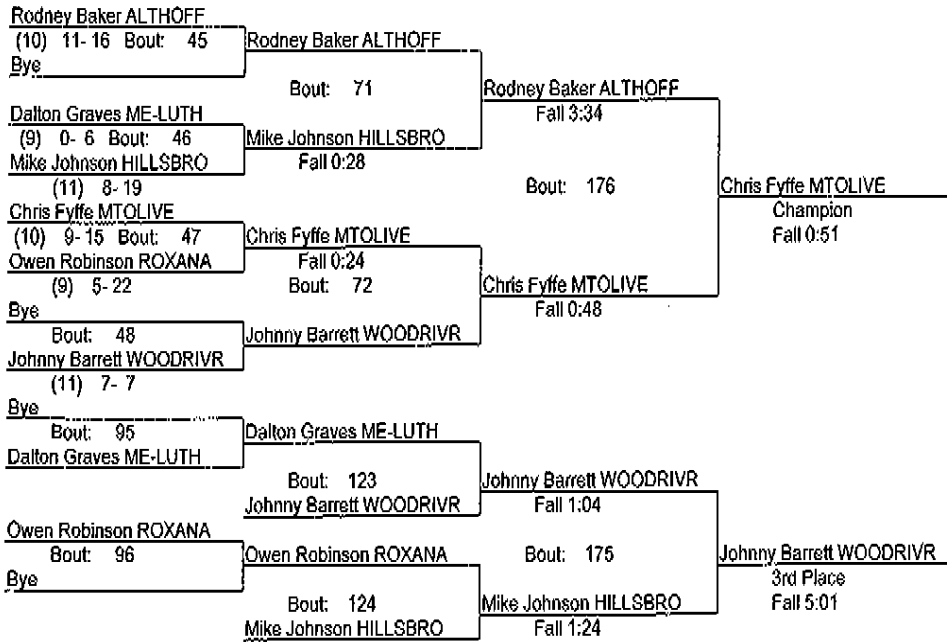

2013 Class A Litchfield Regional (copy)

Feb 2 2013

195

- Place Winners -

- 1st Jon Kinney LITCHFLD (12) 30-12
- 2nd Dakota White MTOLIVE (12) 23-15
- 3rd Michael Newman ROXANA (12) 18-23
- 4th Aaron Brown CARLINVL (12) 10-17

2013 Class A Litchfield Regional (copy)

Feb 2 2013

220

- Place Winners -
- 1st Cole Werner LITCHFLD (10) 38- 5
- 2nd Brad Carr WOODRIVR (12) 11- 2
- 3rd Ryan DeWitt HILLSBRO (11) 11- 18
- 4th Bye

2013 Class A Litchfield Regional (copy)

Feb 2 2013

285

- Place Winners -

- 1st Chris Fyffe MTOLIVE (10) 12-15
- 2nd Rodney Baker ALTHOFF (10) 12-17
- 3rd Johnny Barrett WOODRIVR (11) 9-8
- 4th Mike Johnson HILLSBRO (11) 10-21