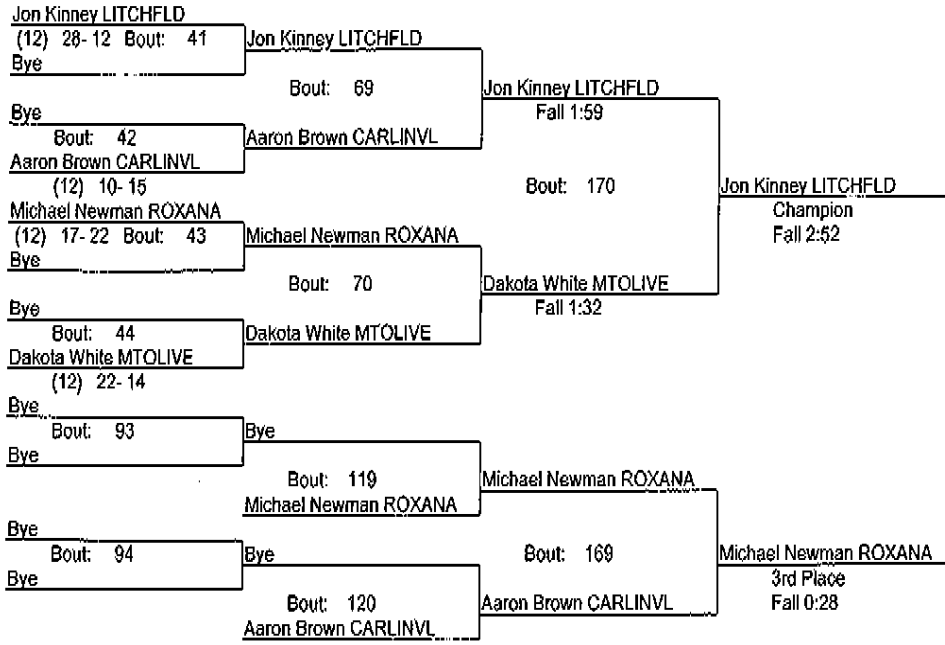

2013 Class A Litchfield Regional (copy)

Feb 2 2013

170

- Place Winners -

- 1st Luke Curtis ROXANA (10) 23-17
- 2nd Kurtis Owens HILLSBRO (11) 20-11
- 3rd Bryce Thornton LITCHFLD (11) 16-9
- 4th Jason Whitlock MTOLIVE (12) 21-16

2013 Class A Litchfield Regional (copy)

Feb 2 2013

182

- Place Winners -
- 1st Austin Todd ROXANA (12) 26-15
- 2nd Brendan Chambers LITCHFLD(11) 16-17
- 3rd Bret Silvestri ALTHOFF (10) 2-20
- 4th Kyle Ballard MTOLIVE (10) 7-18

2013 Class A Litchfield Regional (copy)

Feb 2 2013

195

- Place Winners -

- 1st Jon Kinney LITCHFLD (12) 30-12
- 2nd Dakota White MTOLIVE (12) 23-15
- 3rd Michael Newman ROXANA (12) 18-23
- 4th Aaron Brown CARLINVL (12) 10-17