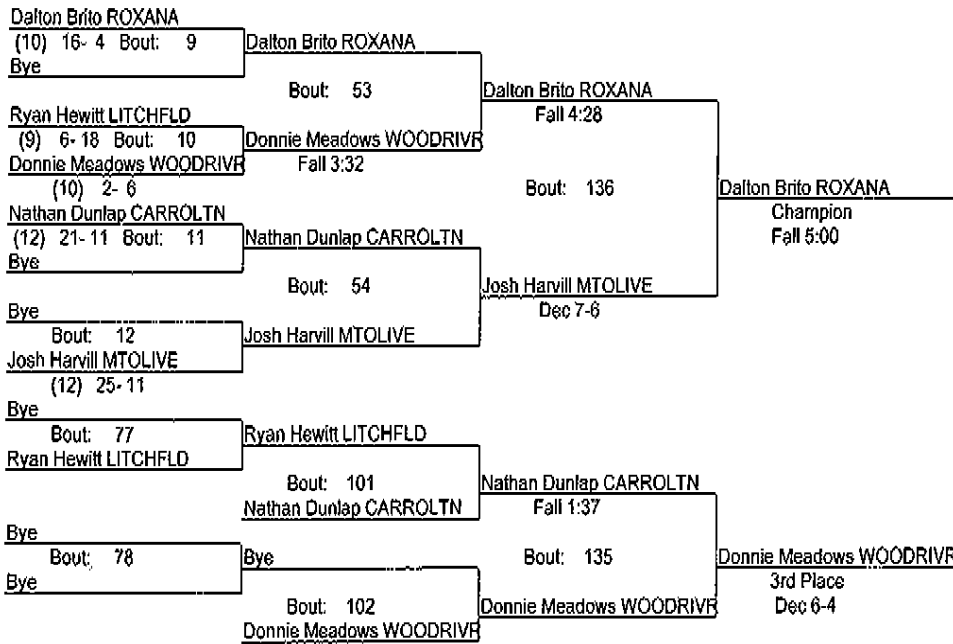

2013 Class A Litchfield Regional (copy)

Feb 2 2013

120

- Place Winners -

- 1st Dalton Brito ROXANA (10) 18- 4
- 2nd Josh Harvill MTOLIVE (12) 26- 12
- 3rd Donnie Meadows WOODRIVR (10) 4- 7
- 4th Nathan Dunlap CARROLTN (12) 22- 13