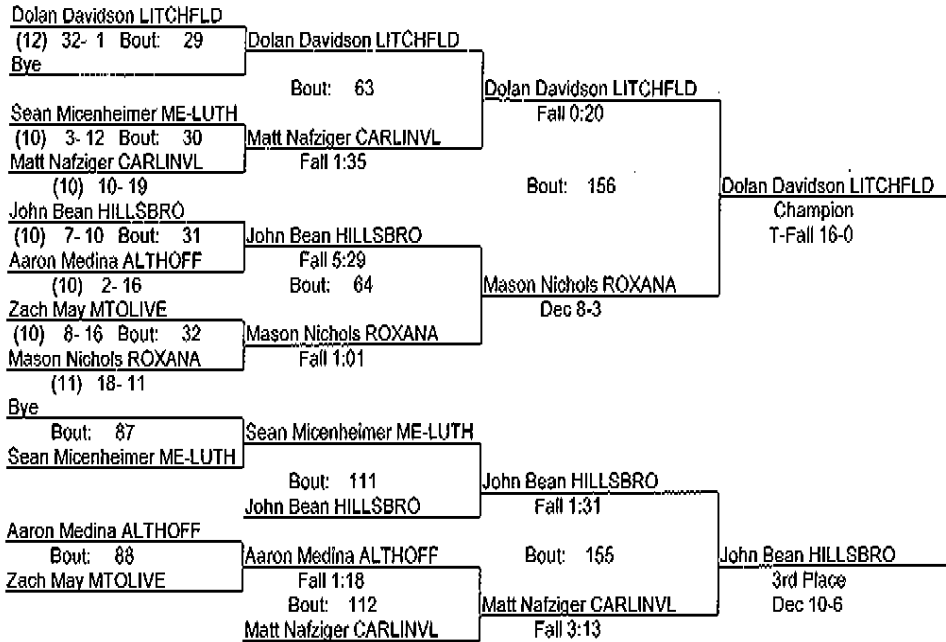

2013 Class A Litchfield Regional (copy)

Feb 2 2013

145

- Place Winners -

- 1st Justin Wright LITCHFLD (12) 41- 6
- 2nd Cole Deming HILLSBRO (10) 15- 15
- 3rd Jake Palen ROXANA (11) 13- 17
- 4th Shon Calvert MTOLIVE (10) 23- 14

2013 Class A Litchfield Regional (copy)

Feb 2 2013

152

- Place Winners -
- 1st Dolan Davidson LITCHFLD (12) 34- 1
 - 2nd Mason Nichols ROXANA (11) 20- 12
 - 3rd John Bean HILLSBRO (10) 10- 11
 - 4th Matt Nafziger CARLINVL (10) 12- 21