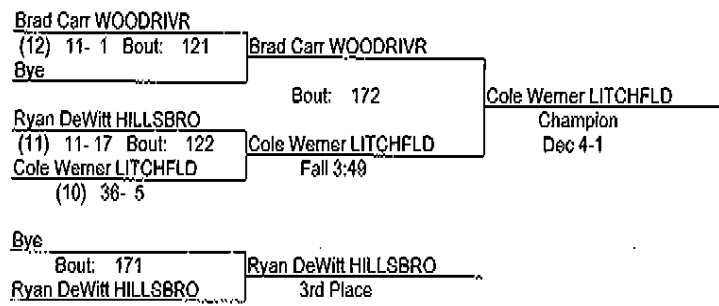

2013 Class A Litchfield Regional (copy)

Feb 2 2013

182

- Place Winners -
- 1st Austin Todd ROXANA (12) 26-15
- 2nd Brendan Chambers LITCHFLD(11) 16-17
- 3rd Bret Silvestri ALTHOFF (10) 2-20
- 4th Kyle Ballard MTOLIVE (10) 7-18

2013 Class A Litchfield Regional (copy)

Feb 2 2013

195

- Place Winners -

- 1st Jon Kinney LITCHFLD (12) 30-12
- 2nd Dakota White MTOLIVE (12) 23-15
- 3rd Michael Newman ROXANA (12) 18-23
- 4th Aaron Brown CARLINVL (12) 10-17

2013 Class A Litchfield Regional (copy)

Feb 2 2013

220

- Place Winners -
- 1st Cole Werner LITCHFLD (10) 38- 5
- 2nd Brad Carr WOODRIVR (12) 11- 2
- 3rd Ryan DeWitt HILLSBRO (11) 11- 18
- 4th Bye

2013 Class A Litchfield Regional (copy)