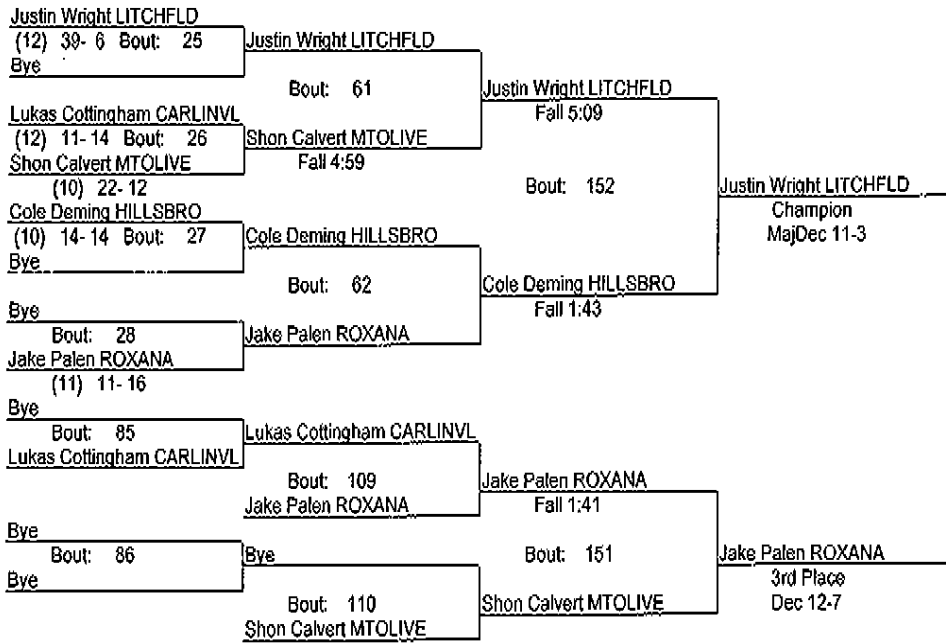

2013 Class A Litchfield Regional (copy)

Feb 2 2013

145

- Place Winners -

- 1st Justin Wright LITCHFLD (12) 41- 6
- 2nd Cole Deming HILLSBRO (10) 15- 15
- 3rd Jake Palen ROXANA (11) 13- 17
- 4th Shon Calvert MTOLIVE (10) 23- 14