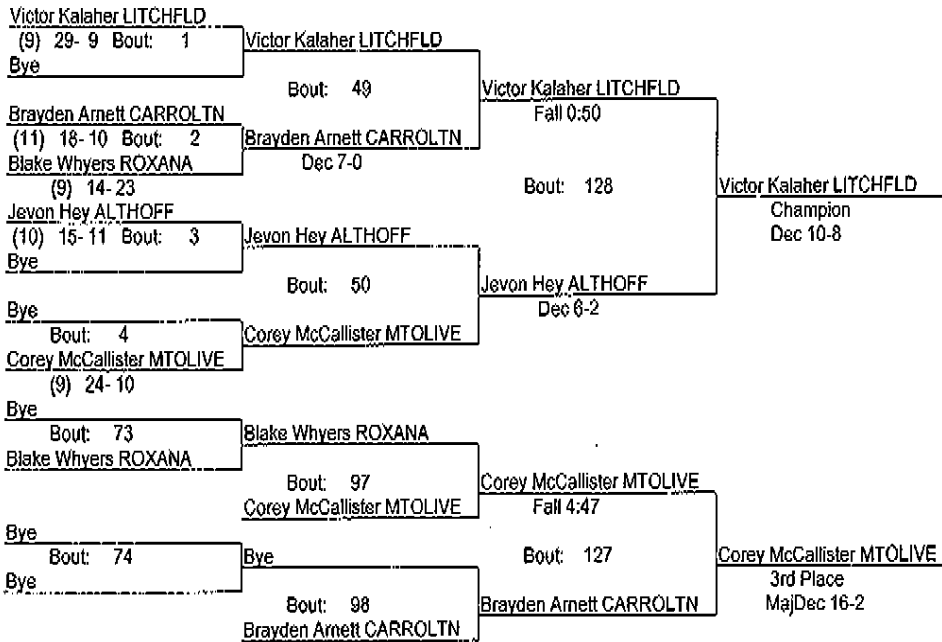

2013 Class A Litchfield Regional (copy)

Feb 2 2013

Place	Score	Name	1st	2nd	3rd	4th
1	212.50	Litchfield	7	2	2	1
2	183.00	Roxana	4	4	3	
3	105.00	Belleville Althoff	2	3	1	
4	95.00	Hillsboro		2	4	1
5	94.00	Mt. Olive	1	2	2	3
6	37.00	Carlinsville				4
7	34.00	East Alton Wood River		1	2	
8	20.00	Metro East Lutheran				2
9	16.00	Carrollton				2
10	0.00	Alton Marquette				

* Team has non-scoring wrestler

2013 Class A Litchfield Regional (copy)

Feb 2 2013

106

- Place Winners -

- 1st Victor Kalaher LITCHFLD (9) 31- 9
- 2nd Jevon Hey ALTHOFF (10) 16- 12
- 3rd Corey McCallister MTOLIVE (9) 28- 11
- 4th Brayden Arnett CARROLTN (11) 19- 12