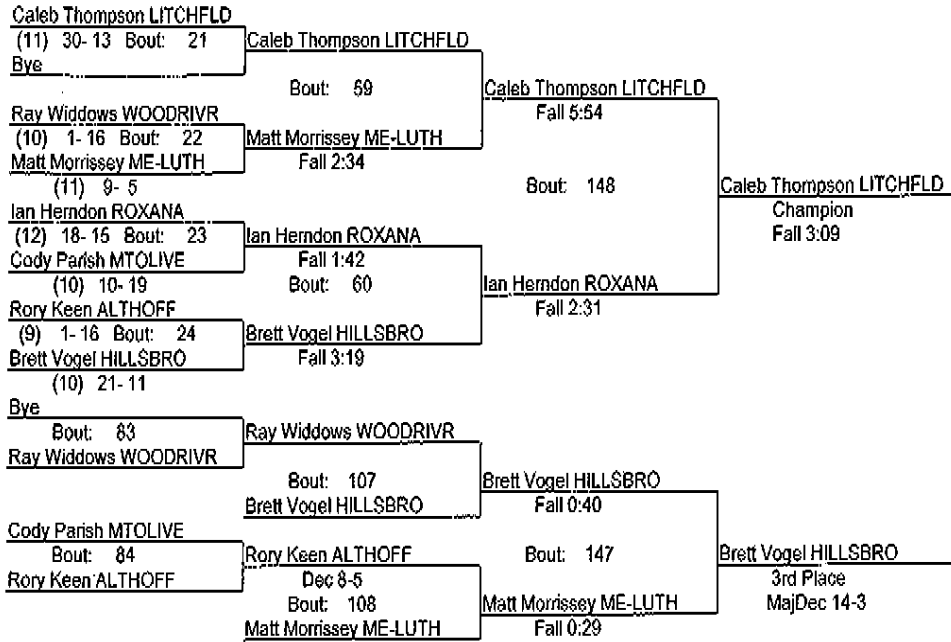

2013 Class A Litchfield Regional (copy)

Feb 2 2013

132

- Place Winners -

- 1st Michael Harris ALTHOFF (12) 28- 2
- 2nd Tony Caldwell ROXANA (12) 17- 18
- 3rd Seth Newkirk LITCHFLD (11) 38- 4
- 4th Blake Simburger CARLINVL (12) 15- 23

2013 Class A Litchfield Regional (copy)

Feb 2 2013

138

- Place Winners -
- 1st Caleb Thompson LITCHFLD (11) 32-13
 - 2nd Ian Herndon ROXANA (12) 20-16
 - 3rd Brett Vogel HILLSBRO (10) 24-12
 - 4th Matt Morrissey ME-LUTH (11) 11-7