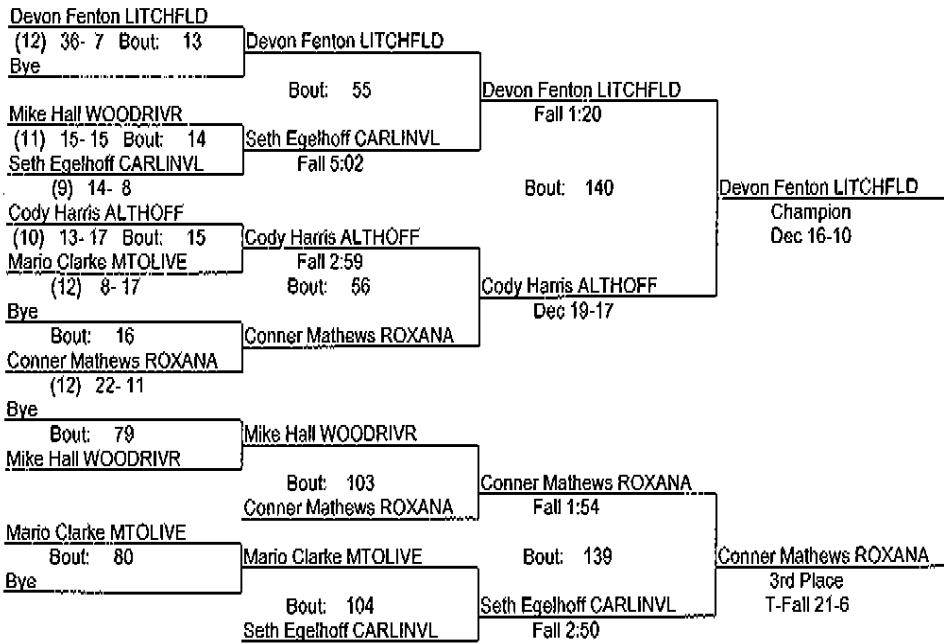

2013 Class A Litchfield Regional (copy)

Feb 2 2013

126

- Place Winners -

- 1st Devon Fenton LITCHFLD (12) 38- 7
- 2nd Cody Harris ALTHOFF (10) 15- 18
- 3rd Conner Mathews ROXANA (12) 24- 12
- 4th Seth Egelhoff CARLINVL (9) 18- 10