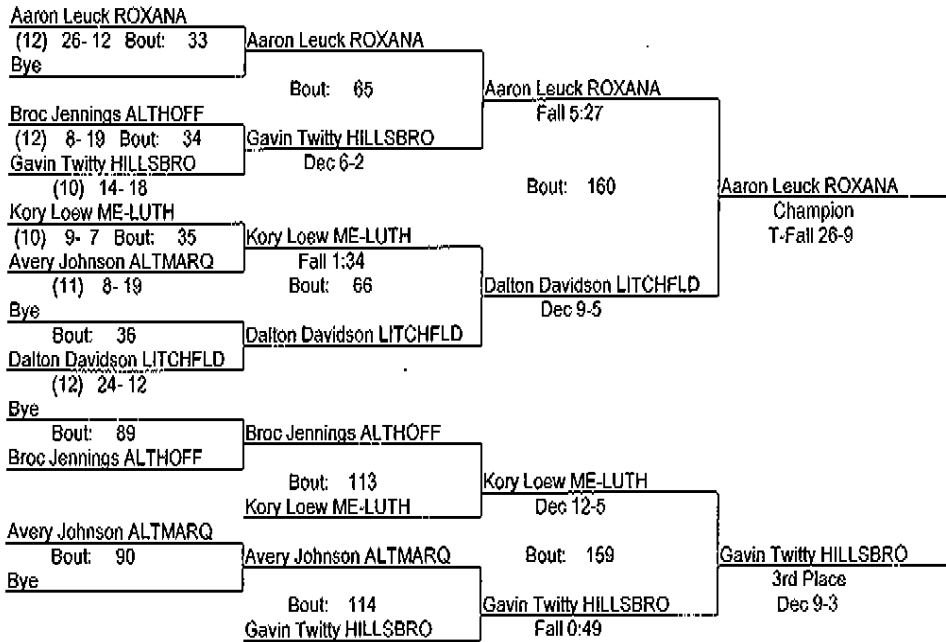

2013 Class A Litchfield Regional (copy)

Feb 2 2013

152

- Place Winners -
- 1st Dolan Davidson LITCHFLD (12) 34- 1
 - 2nd Mason Nichols ROXANA (11) 20- 12
 - 3rd John Bean HILLSBRO (10) 10- 11
 - 4th Matt Nafziger CARLINVL (10) 12- 21

2013 Class A Litchfield Regional (copy)

Feb 2 2013

160

- Place Winners -

- 1st Aaron Leuck ROXANA (12) 28- 12
- 2nd Dalton Davidson LITCHFLD (12) 25- 13
- 3rd Gavin Twitty HILLSBRO (10) 17- 19
- 4th Kory Loew ME-LUTH (10) 11- 9