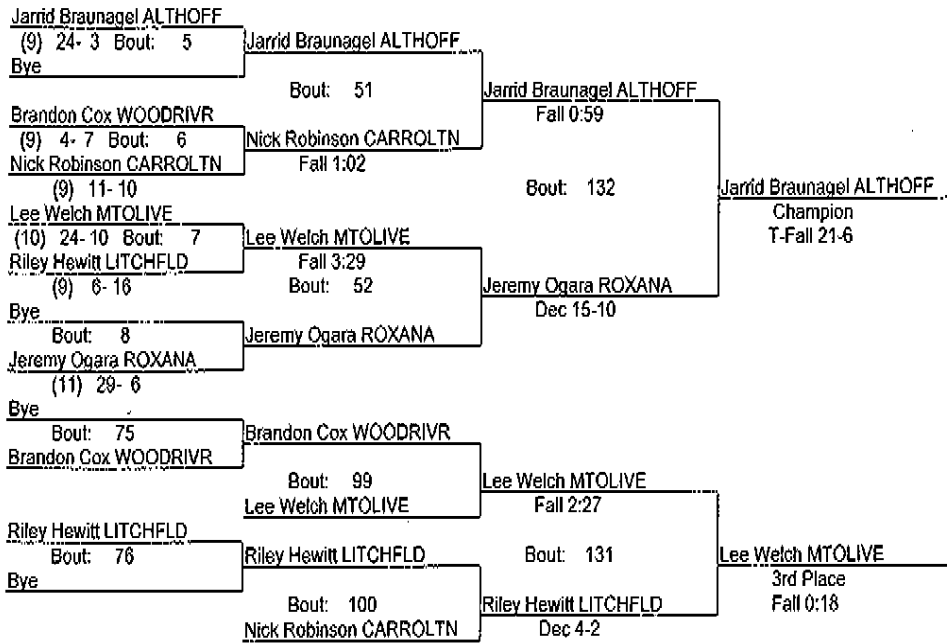

2013 Class A Litchfield Regional (copy)

Feb 2 2013

113

1. Place Winners -
2. 1st Jarrid Braunagel ALTHOFF (9) 26- 3
   - 2nd Jeremy Ogara ROXANA (11) 30- 7
   - 3rd Lee Welch MTOLIVE (10) 27- 11
   - 4th Riley Hewitt LITCHFLD (9) 7- 18