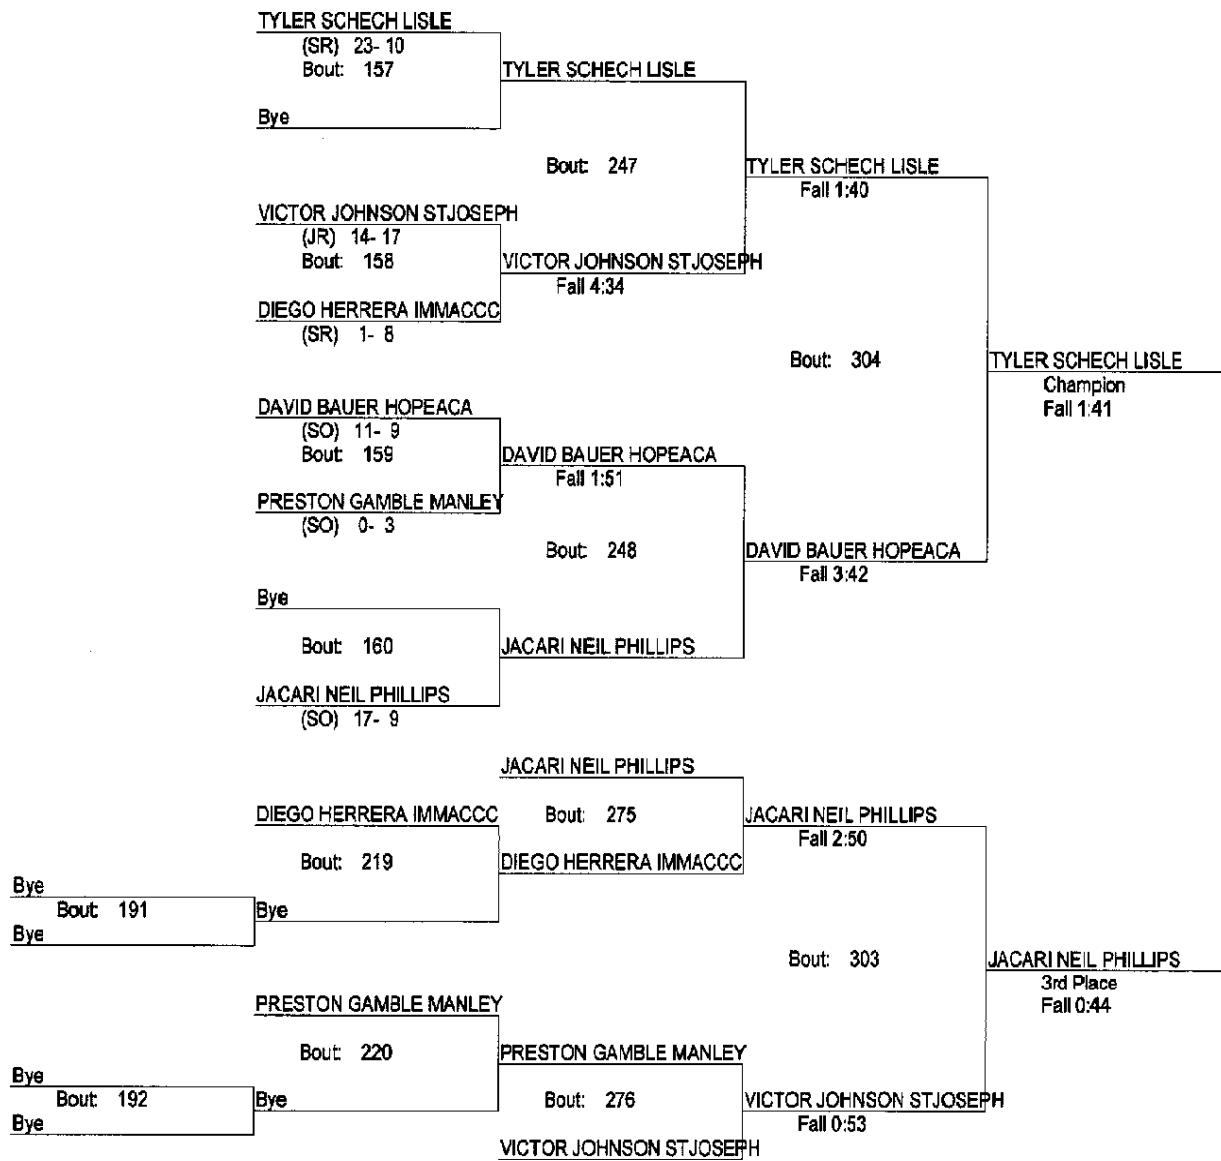

IHSA REGIONAL 2013

2/2/13

195

1. Place Winners -
2. 1st TYLER SCHECH LISLE (SR) 25-10
   - 2nd DAVID BAUER HOPEACA (SO) 13-10
   - 3rd JACARI NEIL PHILLIPS (SO) 19-10
   - 4th VICTOR JOHNSON STJOSEPH (JR) 16-19