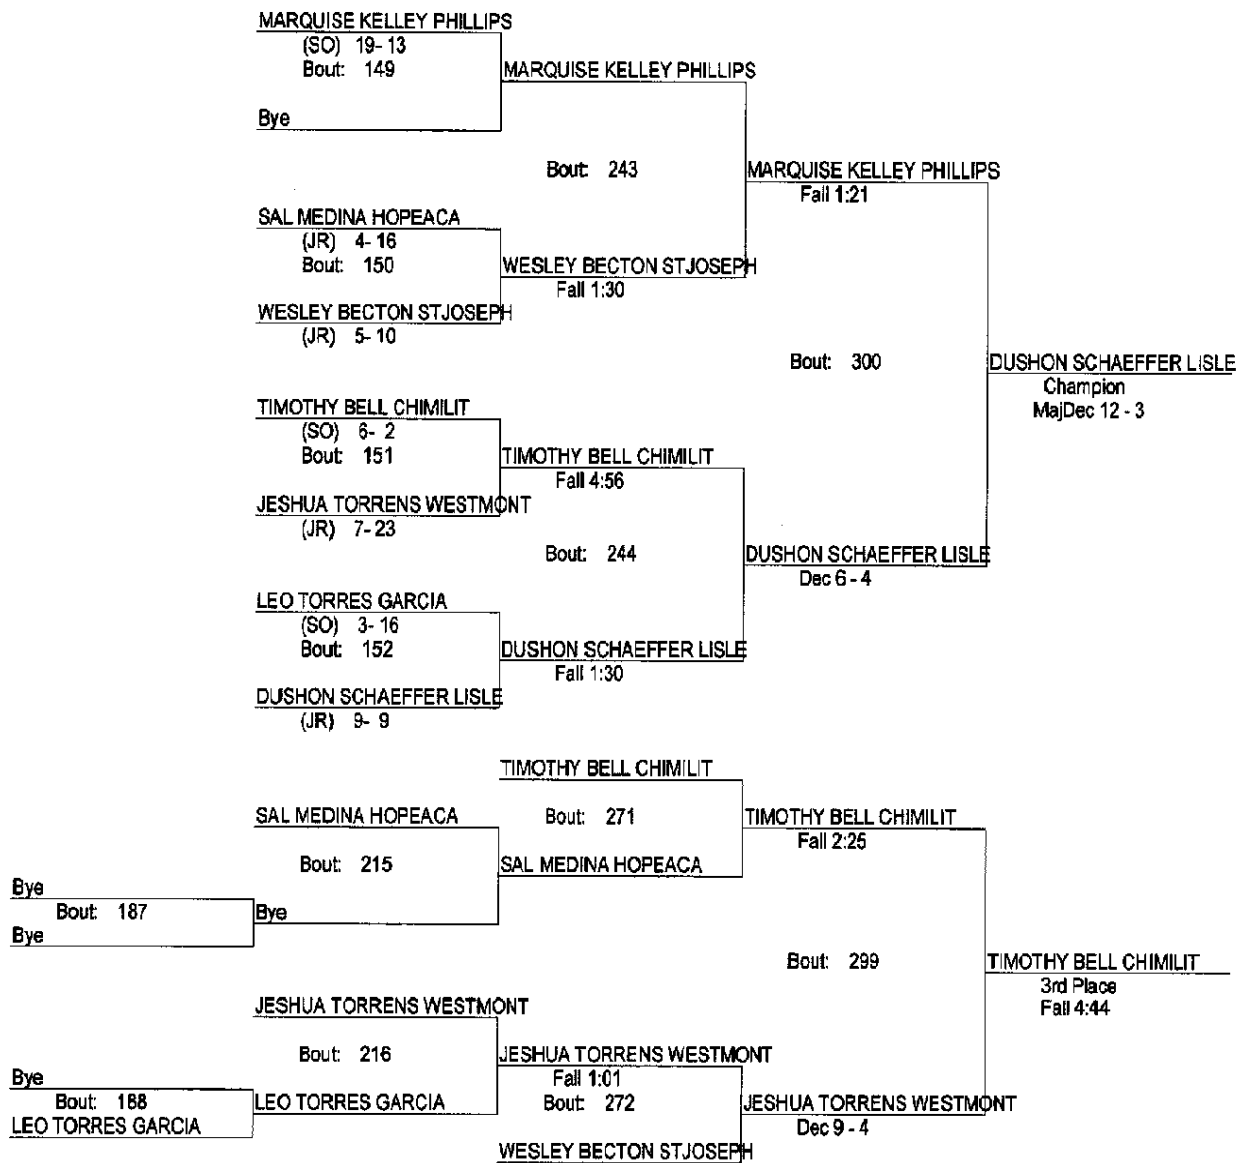

IHSA REGIONAL 2013

2/2/13

170

- Place Winners -

- 1st DUSHON SCHAEFFER LISLE (JR) 12- 9
- 2nd MARQUISE KELLEY PHILLIPS(SO) 20- 14
- 3rd TIMOTHY BELL CHIMILIT (SO) 9- 3
- 4th JESHUA TORRENS WESTMONT(JR) 9- 25