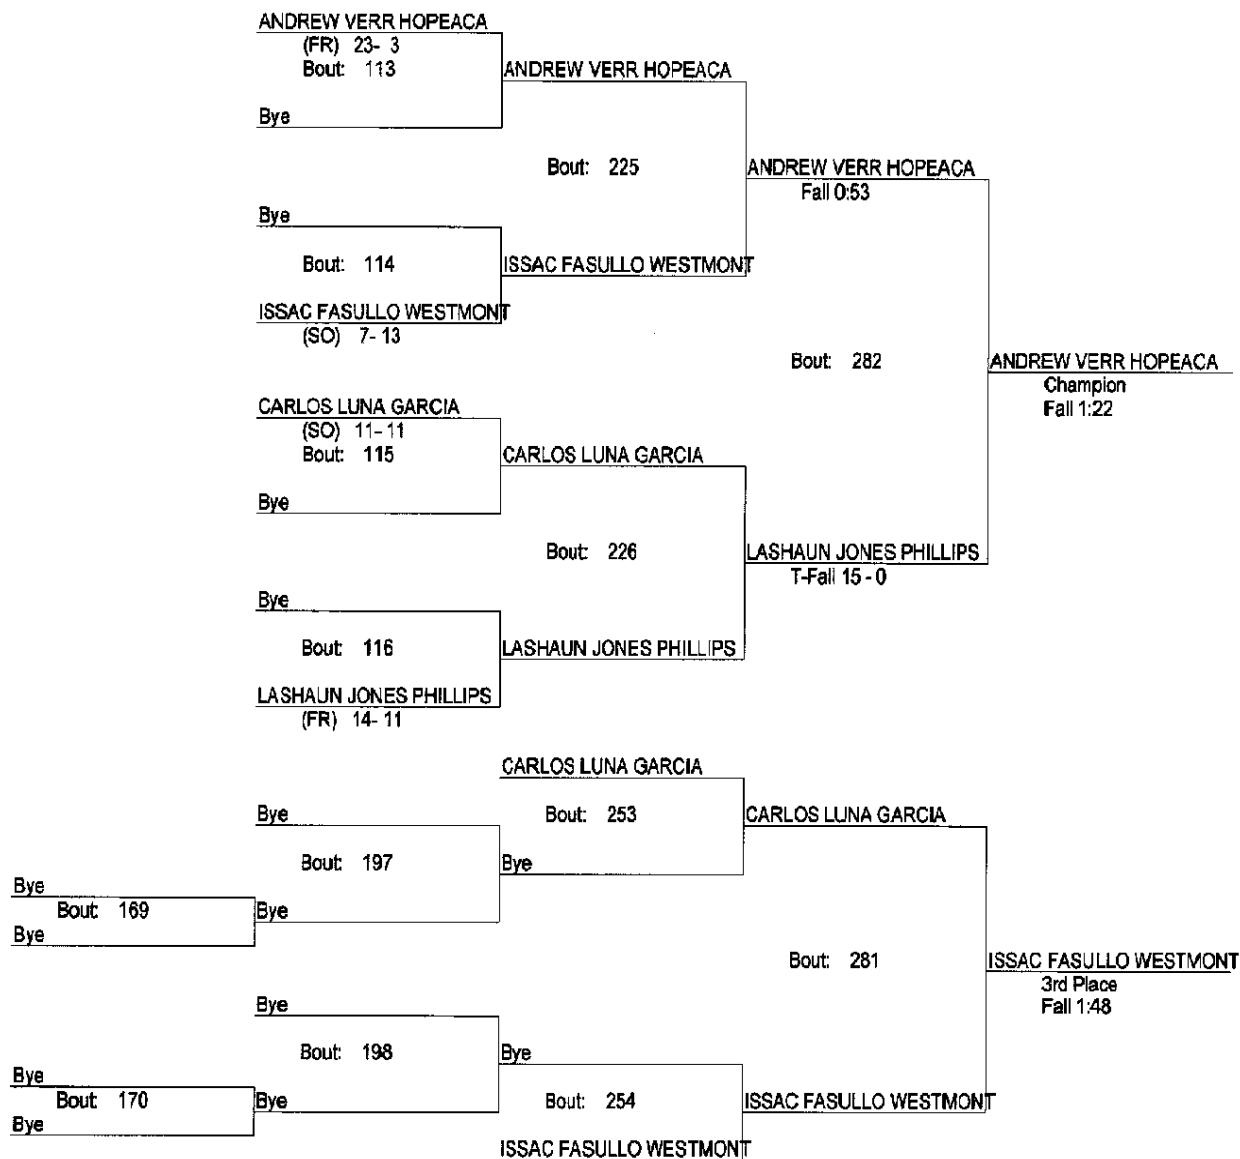

IHSA REGIONAL 2013

2/2/13

Place	Score	Name	1st	2nd	3rd	4th
1	268.00	Lisle (Sr.)	10		3	
2	130.50	Chicago Phillips		5	2	3
3	114.00	Chicago (C. Hope Academy)	1	4		2
4	93.00	Westmont	2	1	2	1
5	73.00	Elmhurst (IC Catholic)		3	1	1
6	64.00	Westchester (St. Joseph)	1		1	2
7	53.50	Chicago (C. Military Academy-Bronzeville)		1	2	1
8	46.50	Chicago (UNO Charter/Garcia)			2	3
9	0.00	Chicago (Manley)				

* Team has non-scoring wrestler

IHSA REGIONAL 2013

2/2/13

106

1. Place Winners -
2. 1st ANDREW VERR HOPEACA (FR) 25- 3
   - 2nd LASHAUN JONES PHILLIPS (FR) 15- 12
   - 3rd ISSAC FASULLO WESTMONT(SO) 8- 14
   - 4th CARLOS LUNA GARCIA (SO) 11- 13