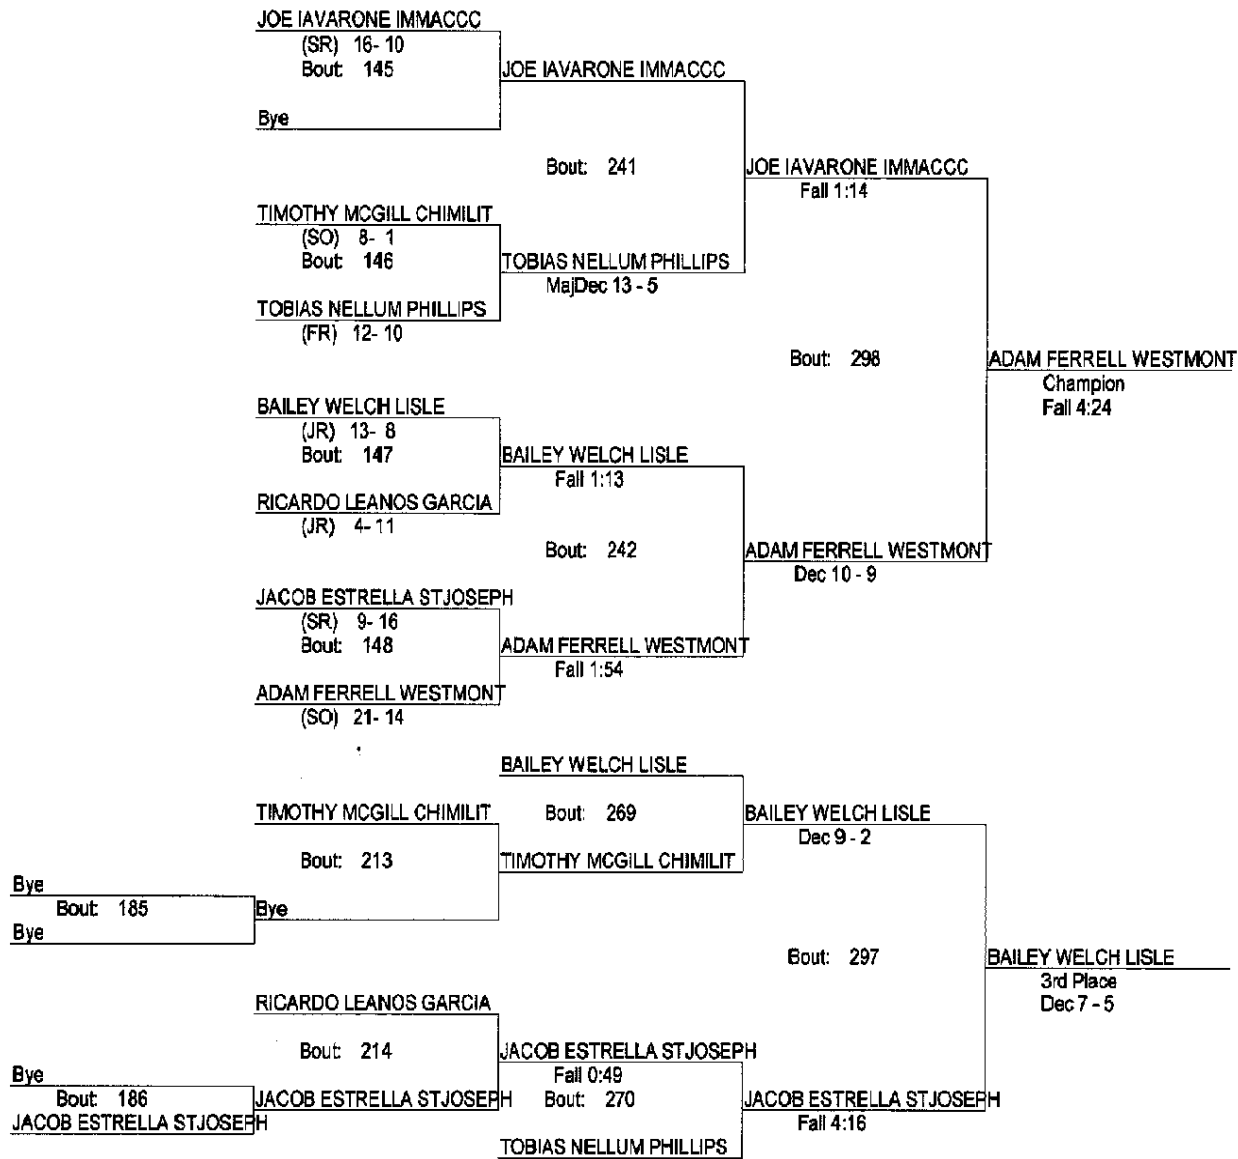

IHSA REGIONAL 2013

2/2/13

160

- Place Winners -

- 1st ADAM FERRELL WESTMONT (SO) 24-14
- 2nd JOE IAVARONE IMMACCC (SR) 17-11
- 3rd BAILEY WELCH LISLE (JR) 16-9
- 4th JACOB ESTRELLA STJOSEPH (SR) 11-18