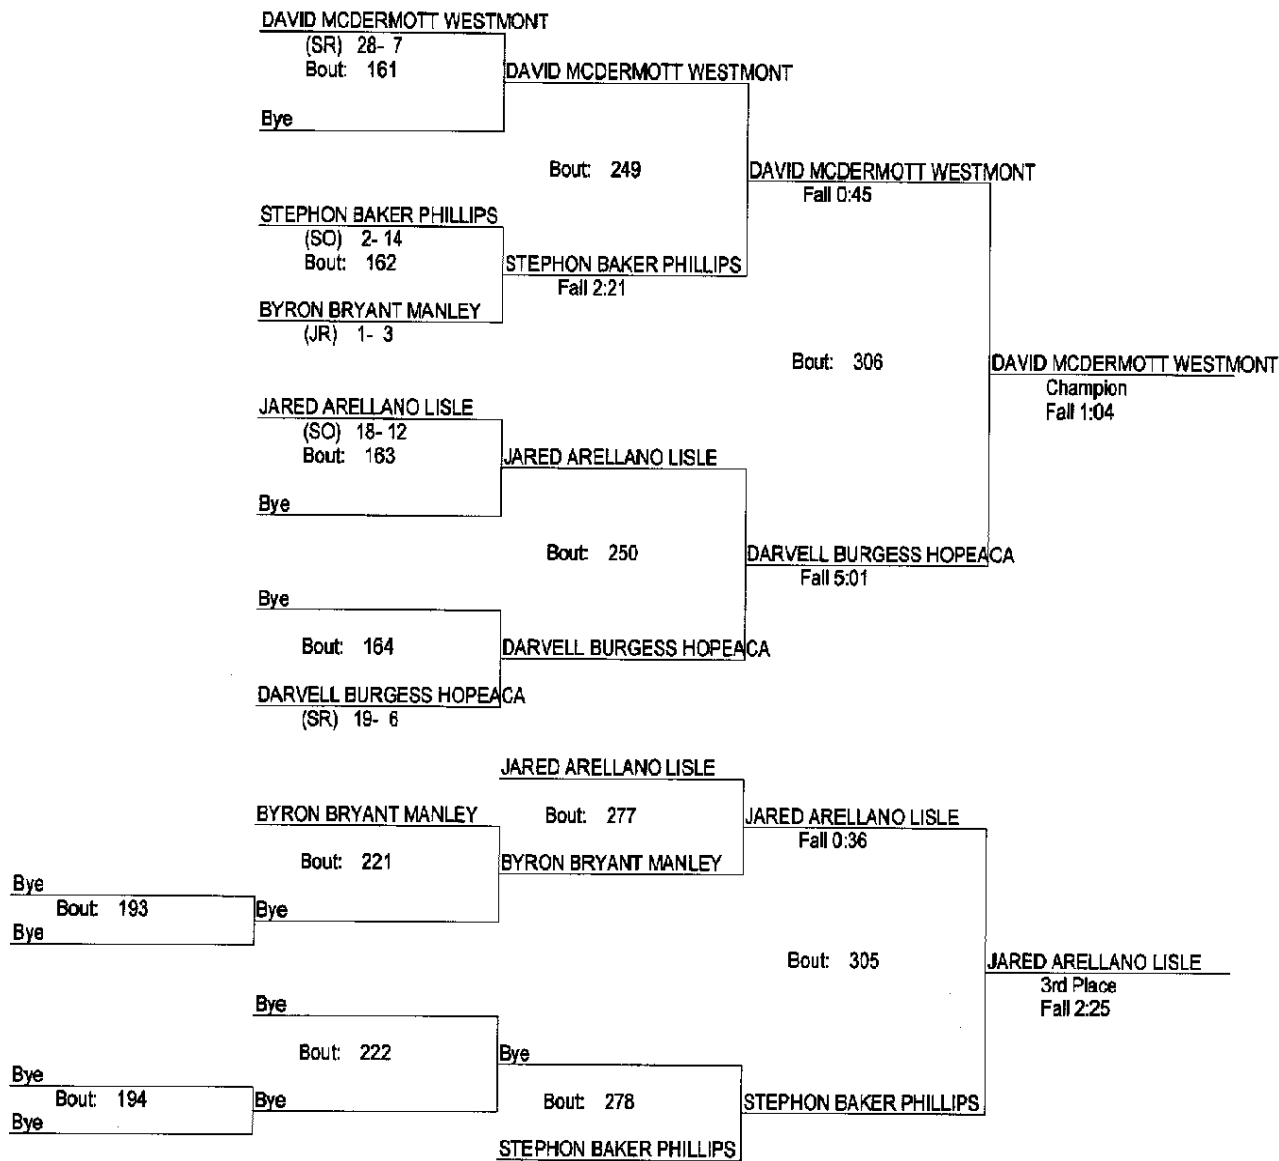

IHSA REGIONAL 2013

2/2/13

220

- Place Winners -

- 1st DAVID MCDERMOTT WESTMONT (SR) 30-7
- 2nd DARVELL BURGESS HOPEACA (SR) 20-7
- 3rd JARED ARELLANO LISLE (SO) 20-13
- 4th STEPHON BAKER PHILLIPS (SO) 3-16