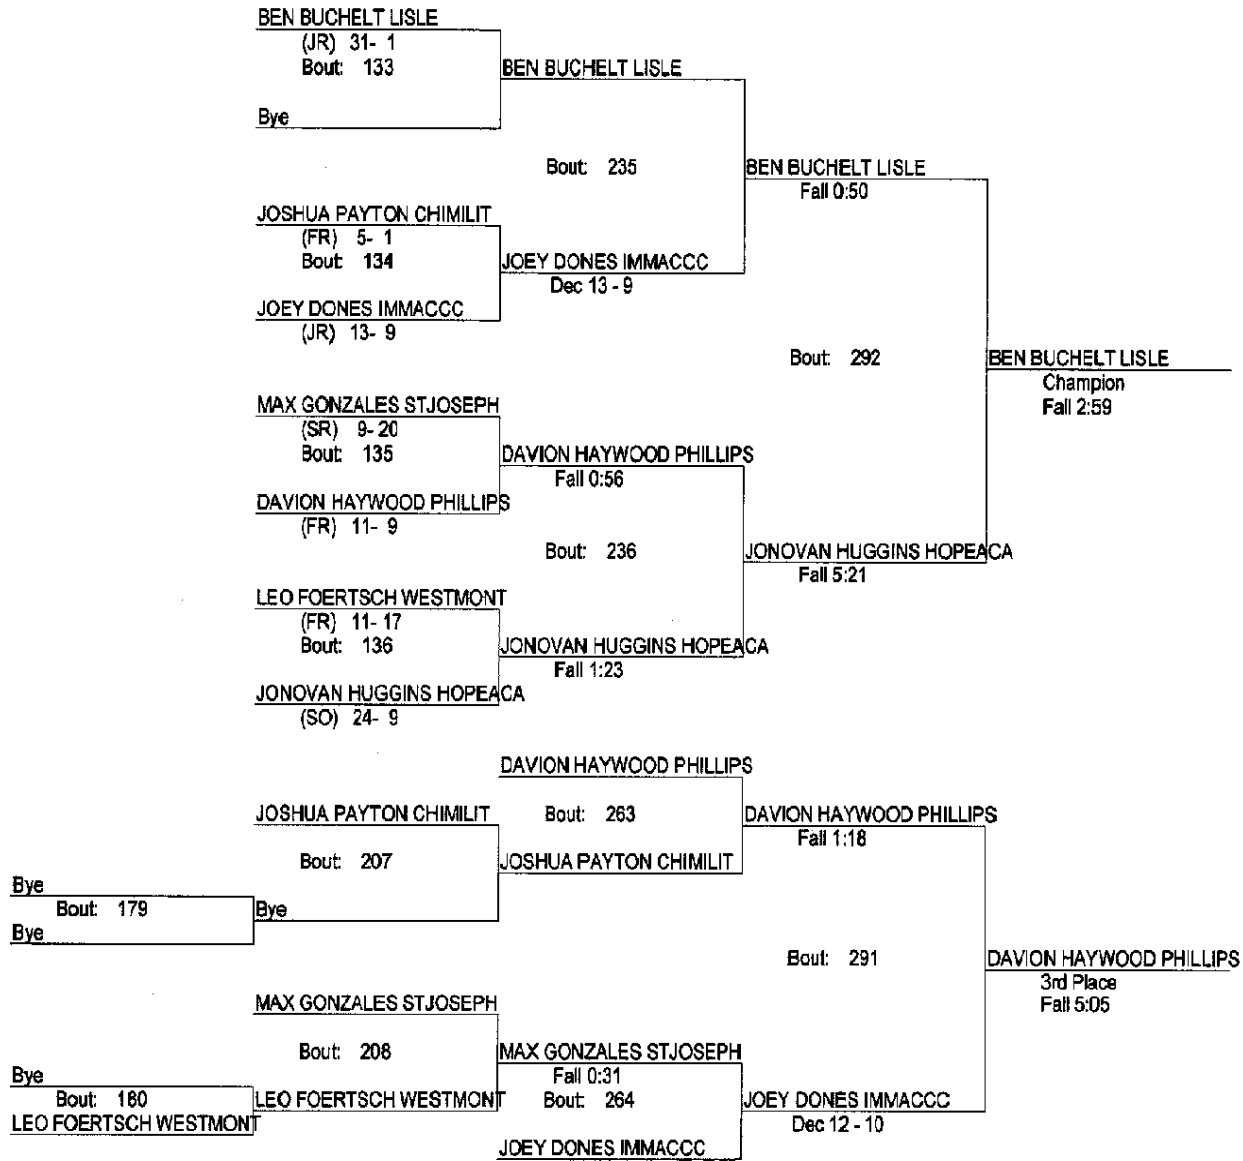

IHSA REGIONAL 2013

2/2/13

138

1. Place Winners -
2. 1st BEN BUCHELT LISLE (JR) 33- 1
   - 2nd JONOVAN HUGGINS HOPEACA (SO) 26- 10
   - 3rd DAVION HAYWOOD PHILLIPS (FR) 14- 10
   - 4th JOEY DONES IMMACCC (JR) 15- 11