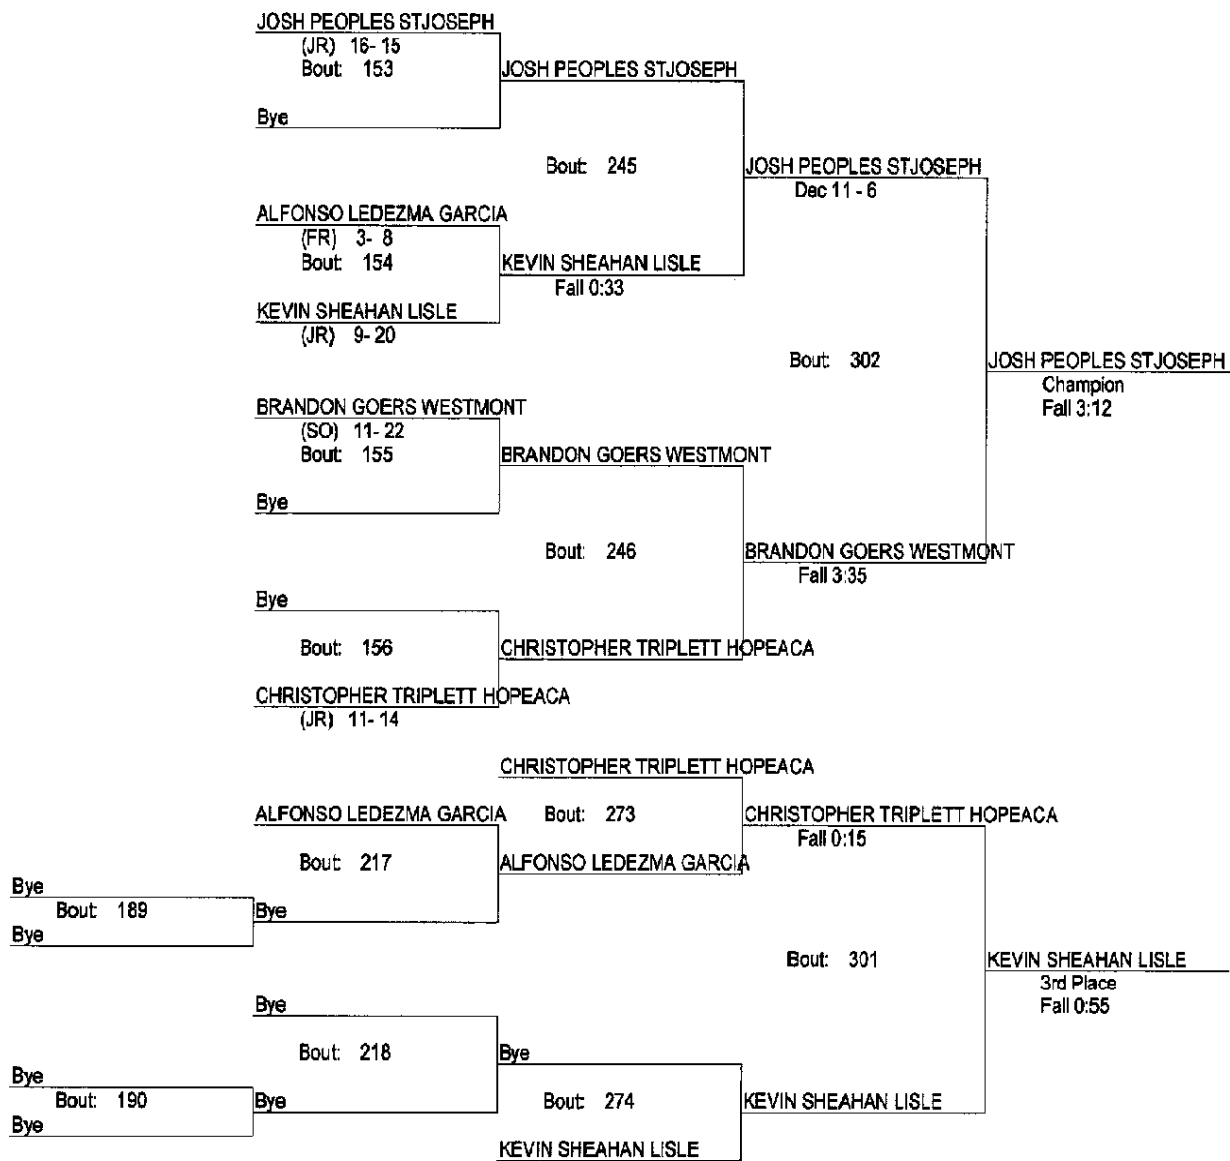

IHSA REGIONAL 2013

2/2/13

182

1. Place Winners -
   1st JOSH PEOPLES STJOSEPH (JR) 16-15
   2nd BRANDON GOERS WESTMONT (SO) 12-23
   3rd KEVIN SHEAHAN LISLE (JR) 11-21
   4th CHRISTOPHER TRIPLETT HOPEACA (JR) 12-16