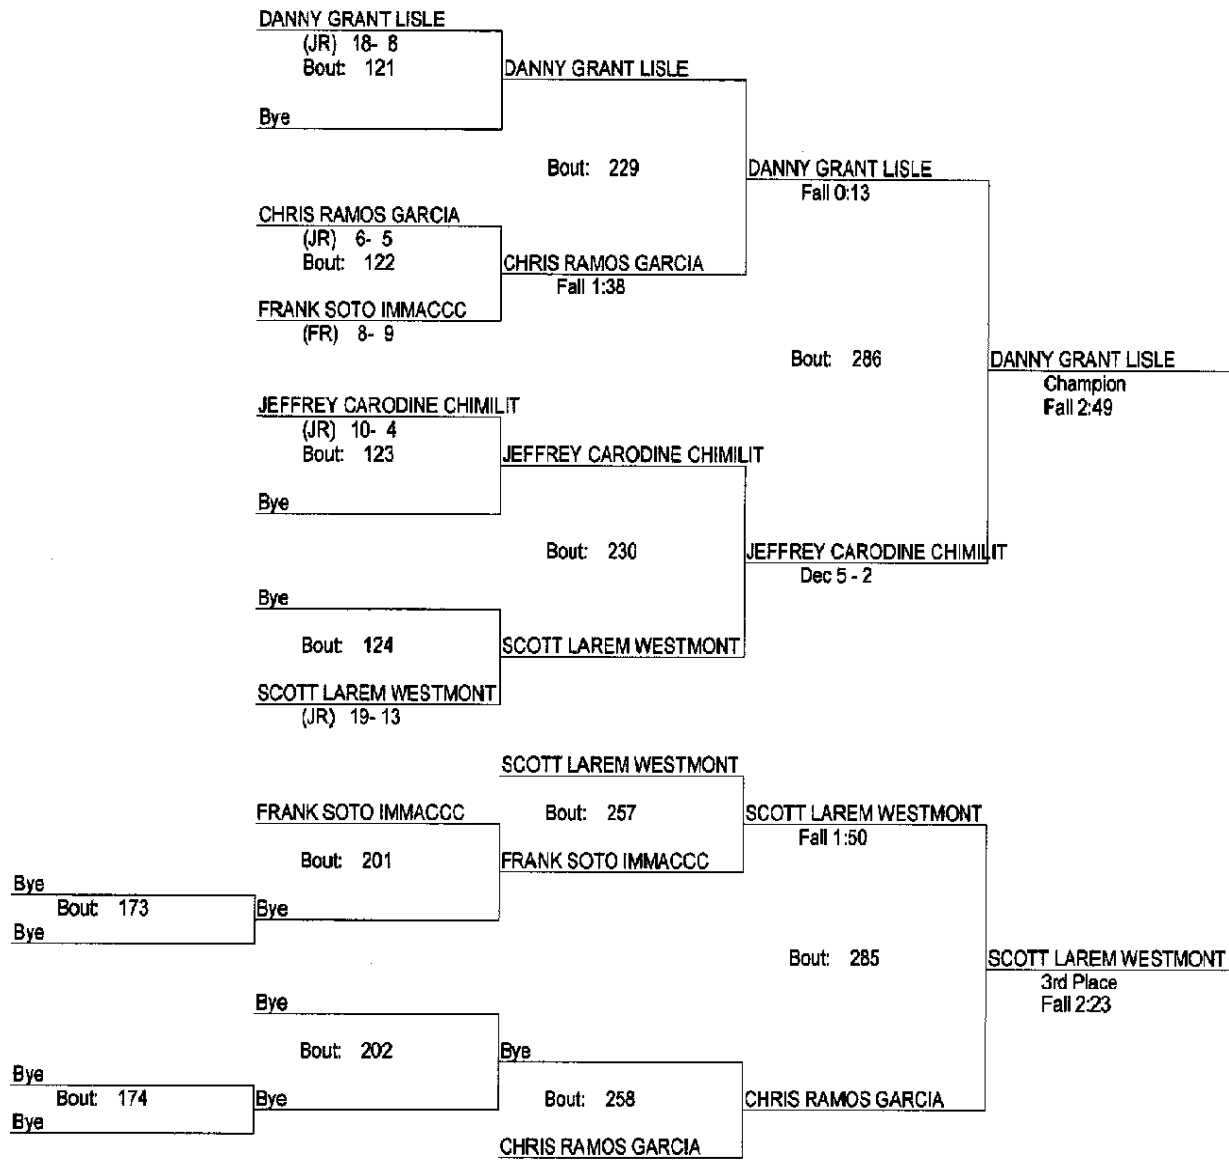

IHSA REGIONAL 2013

2/2/13

120

1. Place Winners -
   1st DANNY GRANT LISLE (JR) 20- 8
   2nd JEFFREY CARODINE CHIMIT (JR) 11- 5
   3rd SCOTT LAREM WESTMONT (JR) 21- 14
   4th CHRIS RAMOS GARCIA (JR) 7- 7