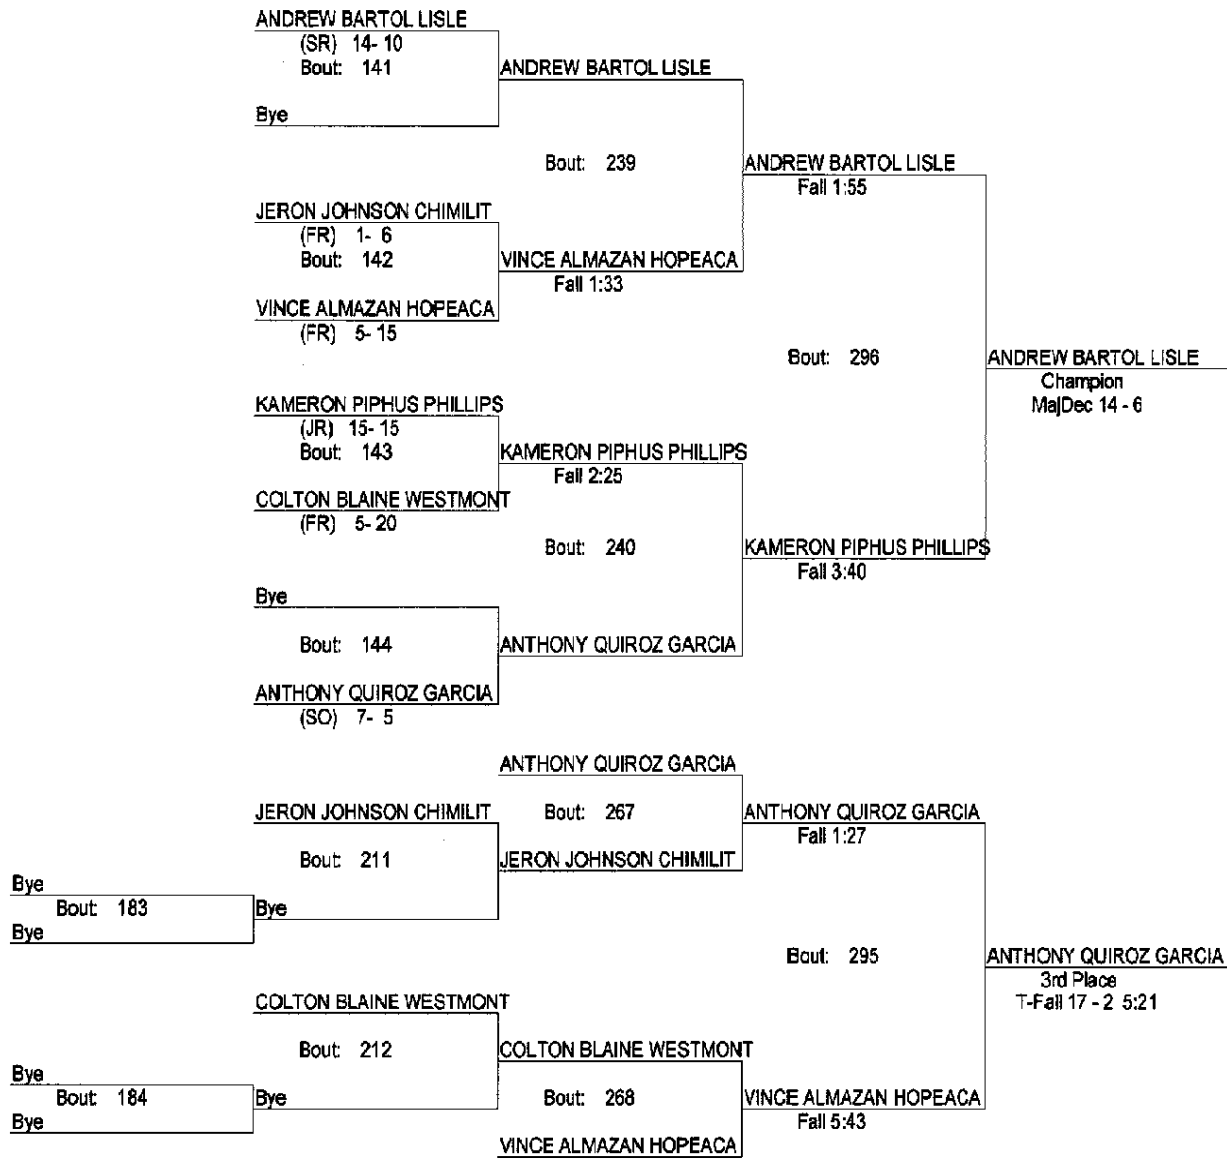

IHSA REGIONAL 2013

2/2/13

152

- Place Winners -
1st ANDREW BARTOL LISLE (SR) 16- 10
2nd KAMERON PIPHUS PHILLIPS (JR) 17- 16
3rd ANTHONY QUIROZ GARCIA (SO) 9- 6
4th VINCE ALMAZAN HOPEACA (FR) 7- 17