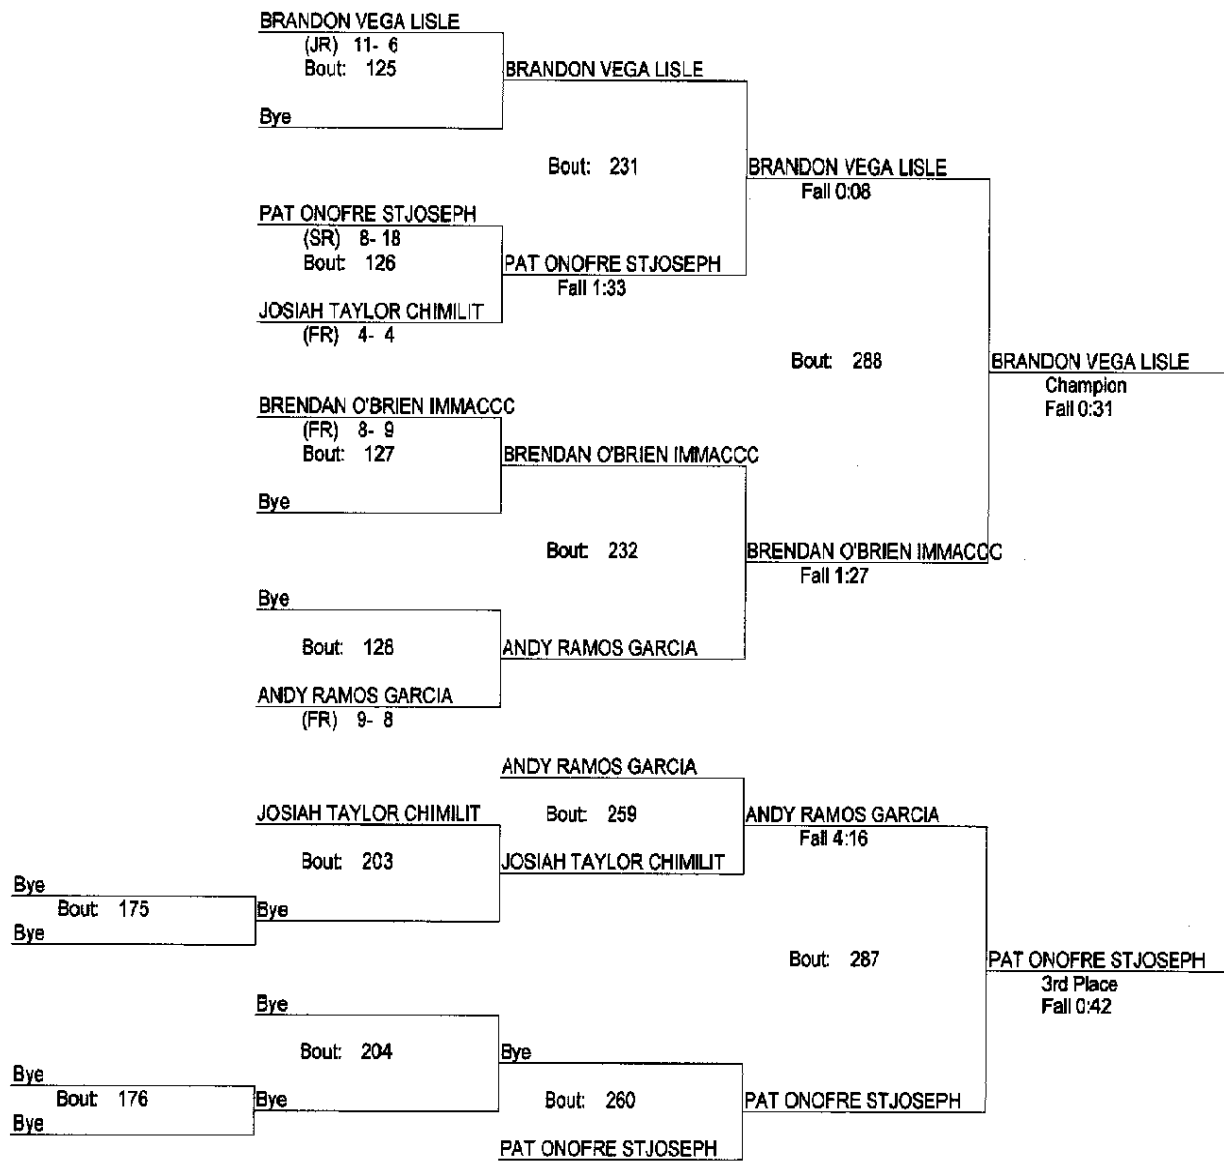

IHSA REGIONAL 2013

2/2/13

126

1. Place Winners -
   1st BRANDON VEGA LISLE (JR) 13- 6
   2nd BRENDAN O'BRIEN IMMACC (FR) 9- 10
   3rd PAT ONOFRE STJOSEPH (SR) 10- 19
   4th ANDY RAMOS GARCIA (FR) 10- 10