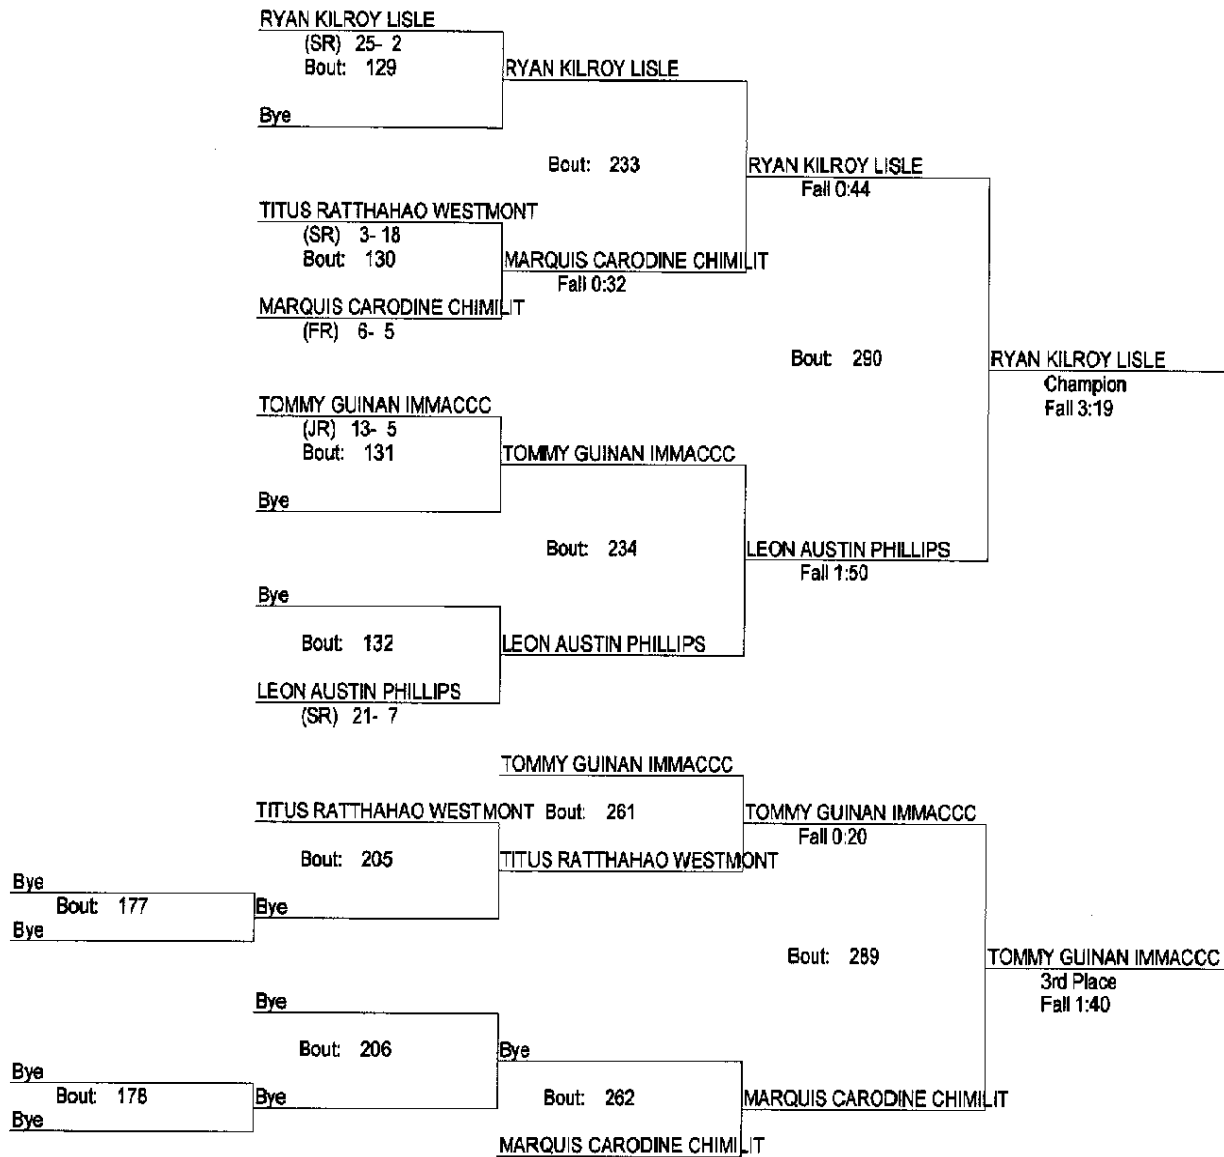

# IHSA REGIONAL 2013

2/2/13

132

- Place Winners -

- 1st RYAN KILROY LISLE (SR) 27- 2
- 2nd LEON AUSTIN PHILLIPS (SR) 22- 8
- 3rd TOMMY GUINAN IMMACCC (JR) 15- 6
- 4th MARQUIS CARODINE CHIMILIT (FR) 7- 7