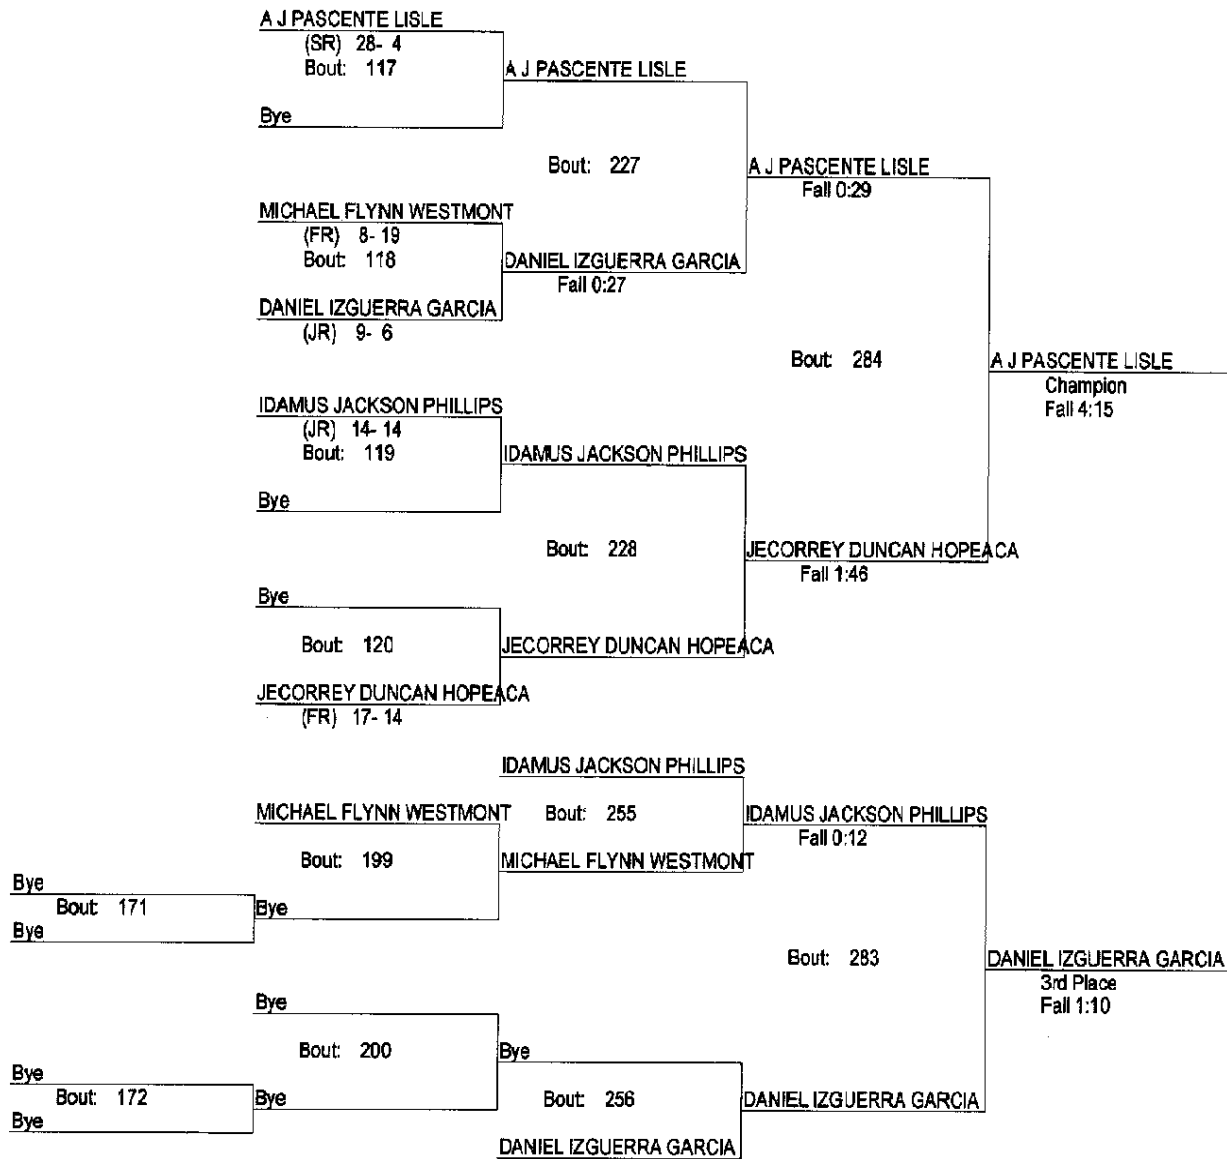

IHSA REGIONAL 2013

2/2/13

113

1. Place Winners -
2. 1st A J PASCENTE LISLE (SR) 30- 4
   - 2nd JECORREY DUNCAN HOPEACA (FR) 18- 15
   - 3rd DANIEL IZGUERRA GARCIA (JR) 11- 7
   - 4th IDAMUS JACKSON PHILLIPS (JR) 15- 16