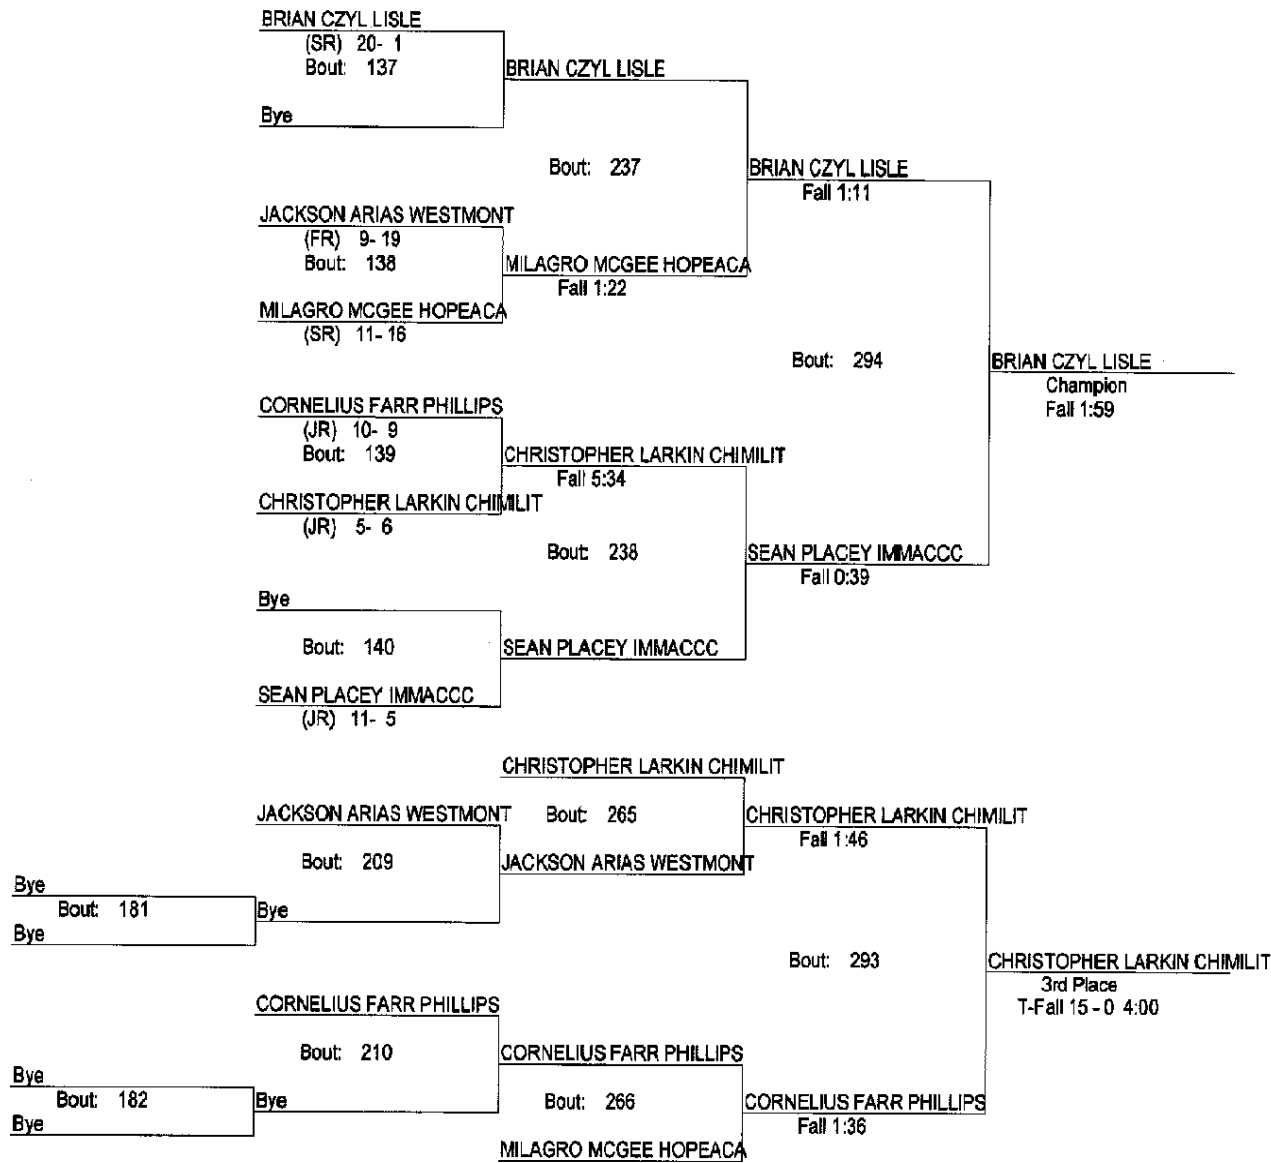

# IHSA REGIONAL 2013

2/2/13

145

- Place Winners -
- 1st BRIAN CZYL LISLE (SR) 22- 1
  - 2nd SEAN PLACEY IMMACCC (JR) 12- 6
  - 3rd CHRISTOPHER LARKIN CHIMILIT (JR) 8- 7
  - 4th CORNELIUS FARR PHILLIPS (JR) 11- 11