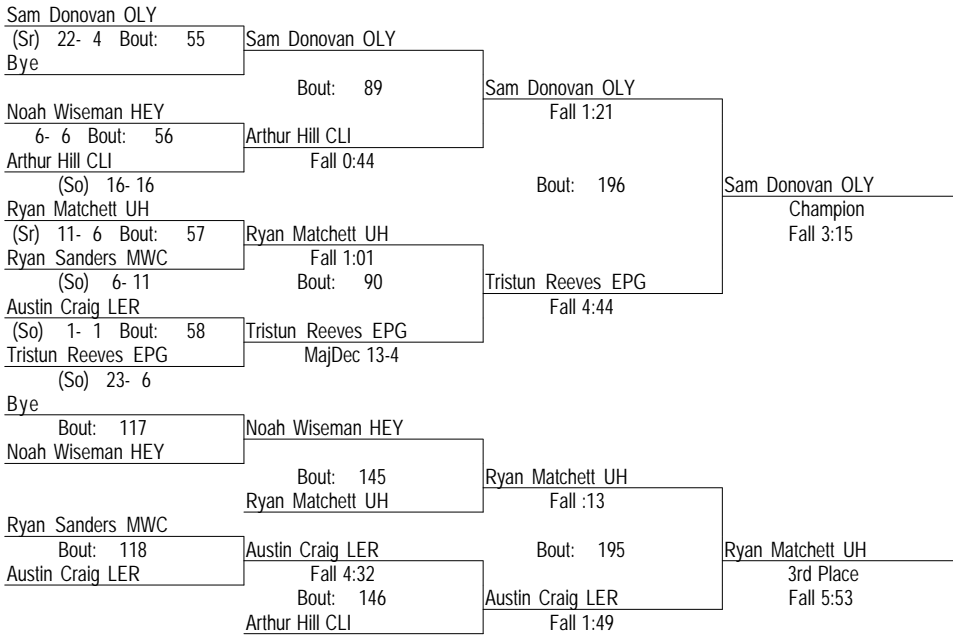

170

- Place Winners -

- 1st Michael Rathbun OLY (Sr) 31- 9
- 2nd Alex Wheat CLI (So) 26- 6
- 3rd Brandon Bodine LER (Sr) 24-13
- 4th Max Ruestman EPG (So) 13-15

2013 IHSA LeRoy Regional

February 2, 2013

182

- Place Winners -
- 1st Garrett Kelson OLY (Sr) 37- 2
 - 2nd Lane Lindstrom LER (So) 21- 14
 - 3rd Sam Asmus HEY 17- 9
 - 4th Jamie Williams CLI (Sr) 9- 16

2013 IHSA LeRoy Regional

February 2, 2013

195

- Place Winners -