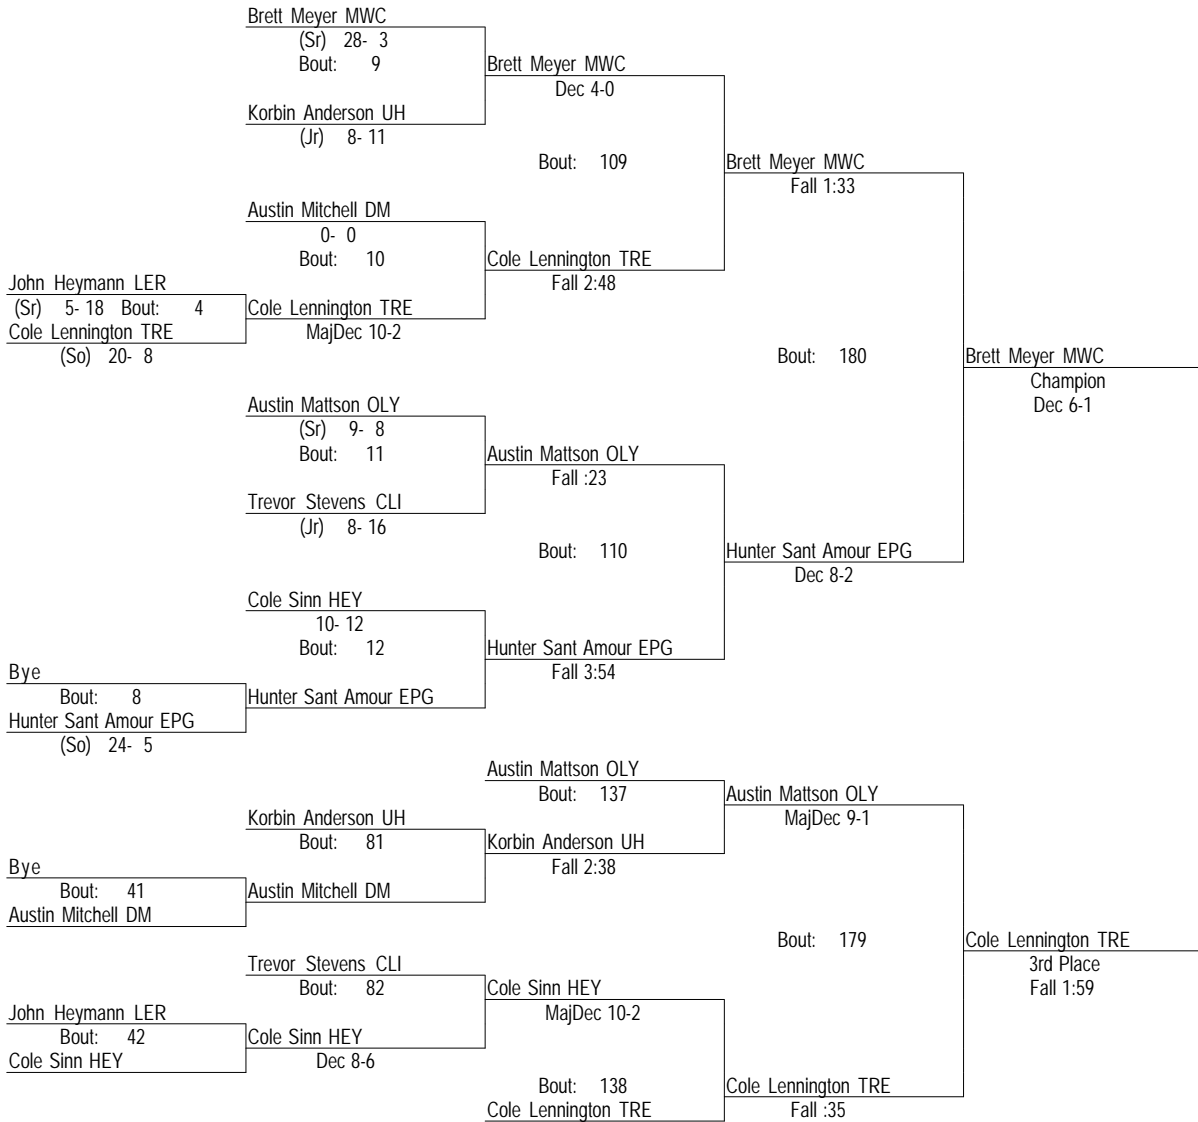

2013 IHSA LeRoy Regional

February 2, 2013

152

1. Place Winners -
2. 1st Brett Meyer MWC (Sr) 31- 3
   - 2nd Hunter Sant Amour EPG (So) 26- 6
   - 3rd Cole Lennington TRE (So) 24- 9
   - 4th Austin Mattson OLY (Sr) 11- 10