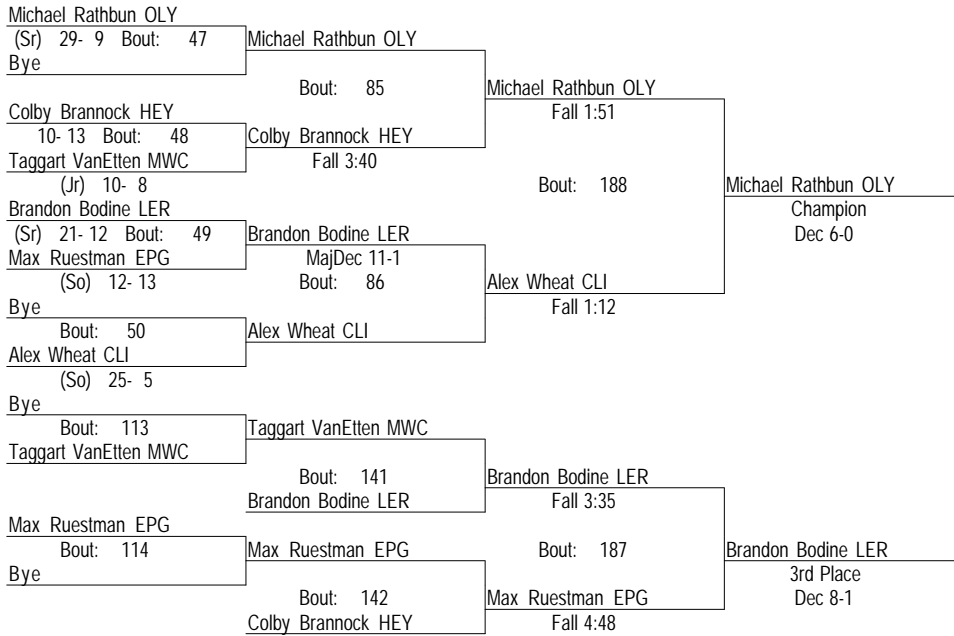

2013 IHSA LeRoy Regional

February 2, 2013

170

- Place Winners -

- 1st Michael Rathbun OLY (Sr) 31- 9
- 2nd Alex Wheat CLI (So) 26- 6
- 3rd Brandon Bodine LER (Sr) 24-13
- 4th Max Ruestman EPG (So) 13-15