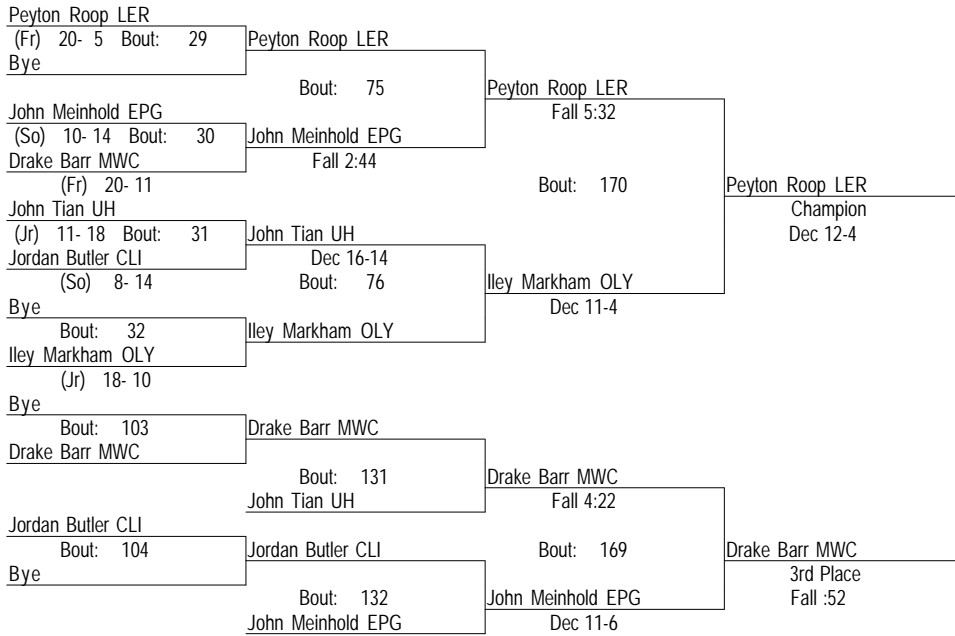

February 2, 2013

126

- Place Winners -

1st Tyler Walsh LER	(So) 26- 0
2nd John Shobe CLI	(Fr) 26- 15
3rd Eli Sanchez MWC	(Fr) 24- 9
4th Jordan Ho UH	(Fr) 19- 18

2013 IHSA LeRoy Regional

February 2, 2013

132

- Place Winners -

- 1st Peyton Roop LER (Fr) 22- 5
- 2nd Iley Markham OLY (Jr) 19- 11
- 3rd Drake Barr MWC (Fr) 22- 12
- 4th John Meinhold EPG (So) 12- 16

2013 IHSA LeRoy Regional

February 2, 2013

138

- Place Winners -
- 1st Skylar Schaefer DM (Sr) 25- 8
 - 2nd Mason Beadles LER (Fr) 17- 14
 - 3rd Triston Ballinger OLY (Fr) 17- 13
 - 4th Christian Champley CLI (Sr) 18- 26