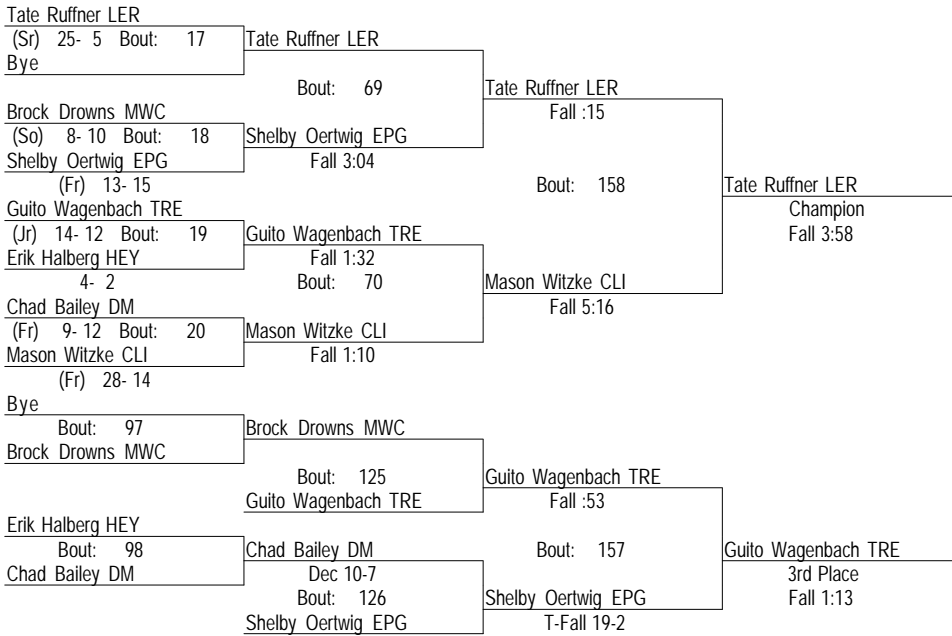

2013 IHSA LeRoy Regional

February 2, 2013

113

- Place Winners -

1st Tate Ruffner LER	(Sr) 27- 5
2nd Mason Witzke CLI	(Fr) 30- 15
3rd Guito Wagenbach TRE	(Jr) 17- 13
4th Shelby Oertwig EPG	(Fr) 15- 17