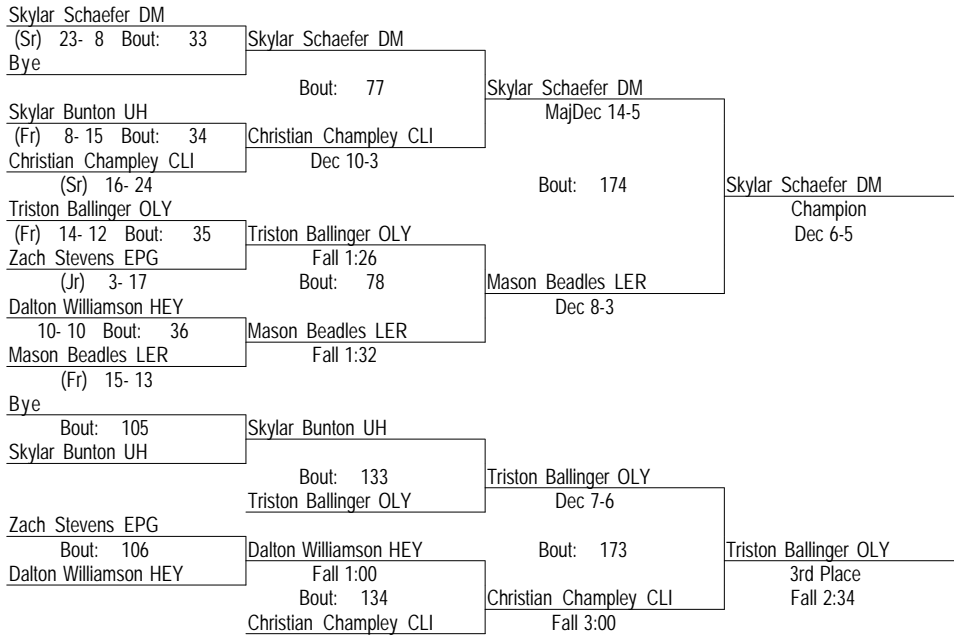

February 2, 2013

126

- Place Winners -

1st Tyler Walsh LER	(So) 26- 0
2nd John Shobe CLI	(Fr) 26- 15
3rd Eli Sanchez MWC	(Fr) 24- 9
4th Jordan Ho UH	(Fr) 19- 18

2013 IHSA LeRoy Regional

February 2, 2013

132

- Place Winners -

- 1st Peyton Roop LER (Fr) 22- 5
- 2nd Iley Markham OLY (Jr) 19- 11
- 3rd Drake Barr MWC (Fr) 22- 12
- 4th John Meinhold EPG (So) 12- 16

2013 IHSA LeRoy Regional

February 2, 2013

138

- Place Winners -
- 1st Skylar Schaefer DM (Sr) 25- 8
 - 2nd Mason Beadles LER (Fr) 17- 14
 - 3rd Triston Ballinger OLY (Fr) 17- 13
 - 4th Christian Champley CLI (Sr) 18- 26