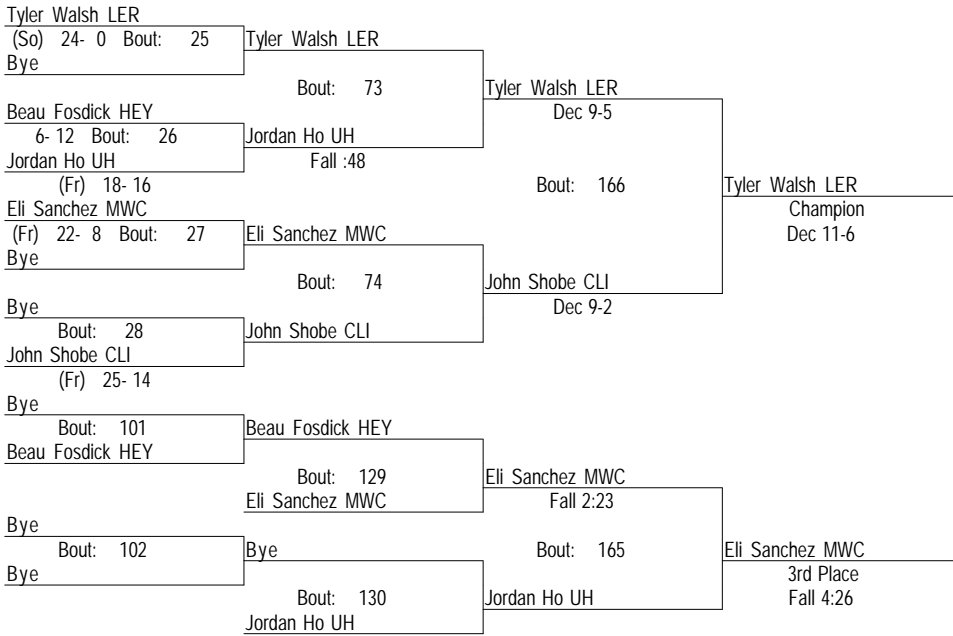

2013 IHSA LeRoy Regional

February 2, 2013

120

- Place Winners -

1st Austin Matlock LER	(Sr) 26- 7
2nd Cole Sondgeroth UH	(Sr) 28- 14
3rd John Donovan DM	(Sr) 28- 9
4th Tyler Demarb EPG	(Jr) 11- 14

2013 IHSA LeRoy Regional

February 2, 2013

126

- Place Winners -

1st Tyler Walsh LER	(So) 26- 0
2nd John Shobe CLI	(Fr) 26- 15
3rd Eli Sanchez MWC	(Fr) 24- 9
4th Jordan Ho UH	(Fr) 19- 18

2013 IHSA LeRoy Regional

February 2, 2013

132

- Place Winners -

- 1st Peyton Roop LER (Fr) 22- 5
- 2nd Iley Markham OLY (Jr) 19- 11
- 3rd Drake Barr MWC (Fr) 22- 12
- 4th John Meinhold EPG (So) 12- 16

2013 IHSA LeRoy Regional

February 2, 2013

138

- Place Winners -
- 1st Skylar Schaefer DM (Sr) 25- 8
 - 2nd Mason Beadles LER (Fr) 17- 14
 - 3rd Triston Ballinger OLY (Fr) 17- 13
 - 4th Christian Champley CLI (Sr) 18- 26