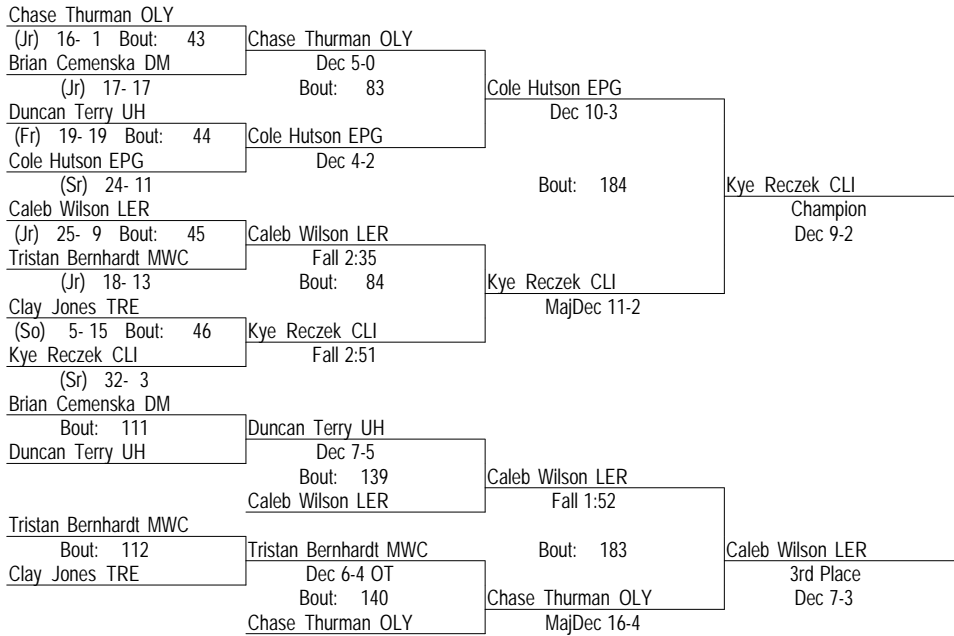

February 2, 2013

152

- Place Winners -
- 1st Brett Meyer MWC (Sr) 31- 3
 - 2nd Hunter Sant Amour EPG (So) 26- 6
 - 3rd Cole Lennington TRE (So) 24- 9
 - 4th Austin Mattson OLY (Sr) 11- 10

2013 IHSA LeRoy Regional

February 2, 2013

160

- Place Winners -

- 1st Kye Reczek CLI (Sr) 35- 3
- 2nd Cole Hutson EPG (Sr) 26- 12
- 3rd Caleb Wilson LER (Jr) 28- 10
- 4th Chase Thurman OLY (Jr) 18- 3

2013 IHSA LeRoy Regional

February 2, 2013