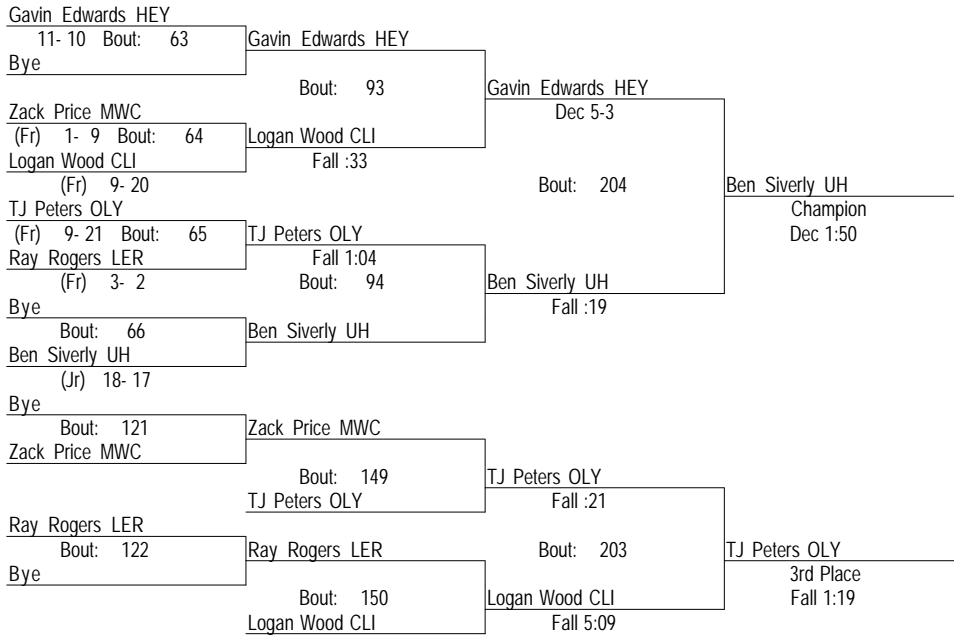

- Place Winners -
- 1st Garrett Kelson OLY (Sr) 37- 2
 - 2nd Lane Lindstrom LER (So) 21- 14
 - 3rd Sam Asmus HEY 17- 9
 - 4th Jamie Williams CLI (Sr) 9- 16

2013 IHSA LeRoy Regional

February 2, 2013

195

- Place Winners -

1st Sam Donovan OLY	(Sr) 24- 4
2nd Tristun Reeves EPG	(So) 25- 7
3rd Ryan Matchett UH	(Sr) 14- 7
4th Austin Craig LER	(So) 3- 3

2013 IHSA LeRoy Regional

February 2, 2013

220

- Place Winners -

- | | |
|-----------------------|-------------|
| 1st Ty Sandy LER | (Jr) 31- 3 |
| 2nd Cedric Wilder UH | (Jr) 30- 14 |
| 3rd Landon Fisher EPG | (So) 21- 12 |
| 4th Shane Flener OLY | (Jr) 14- 23 |

2013 IHSA LeRoy Regional

February 2, 2013

285

- Place Winners -

1st Ben Siverly UH

2nd Gavin Edwards HEY

3rd TJ Peters OLY

4th Logan Wood CLI