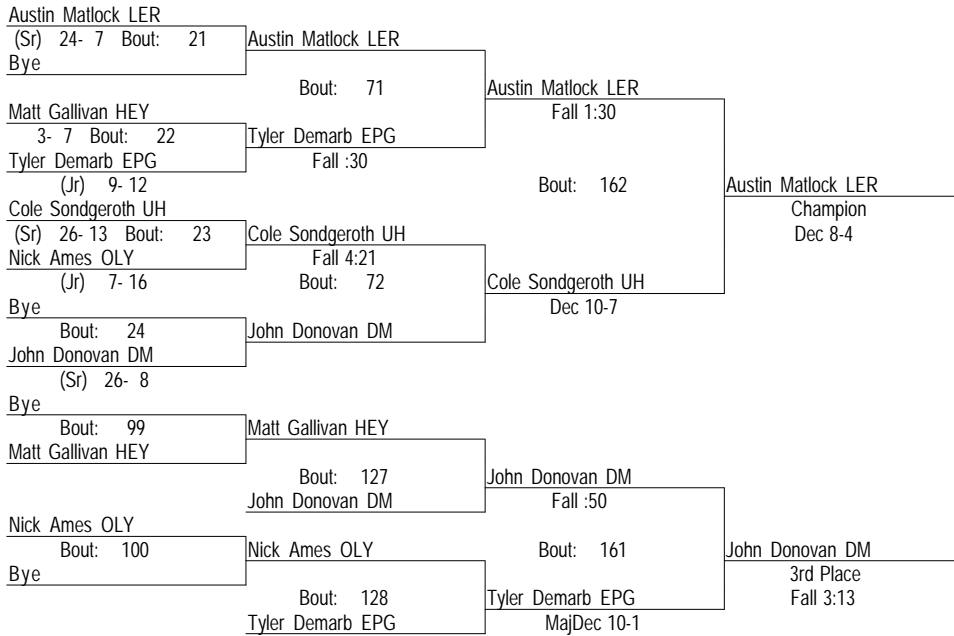

February 2, 2013

113

- Place Winners -

- | | |
|-------------------------|-------------|
| 1st Tate Ruffner LER | (Sr) 27- 5 |
| 2nd Mason Witzke CLI | (Fr) 30- 15 |
| 3rd Guito Wagenbach TRE | (Jr) 17- 13 |
| 4th Shelby Oertwig EPG | (Fr) 15- 17 |

2013 IHSA LeRoy Regional

February 2, 2013

120

- Place Winners -

1st Austin Matlock LER	(Sr) 26- 7
2nd Cole Sondgeroth UH	(Sr) 28- 14
3rd John Donovan DM	(Sr) 28- 9
4th Tyler Demarb EPG	(Jr) 11- 14

2013 IHSA LeRoy Regional