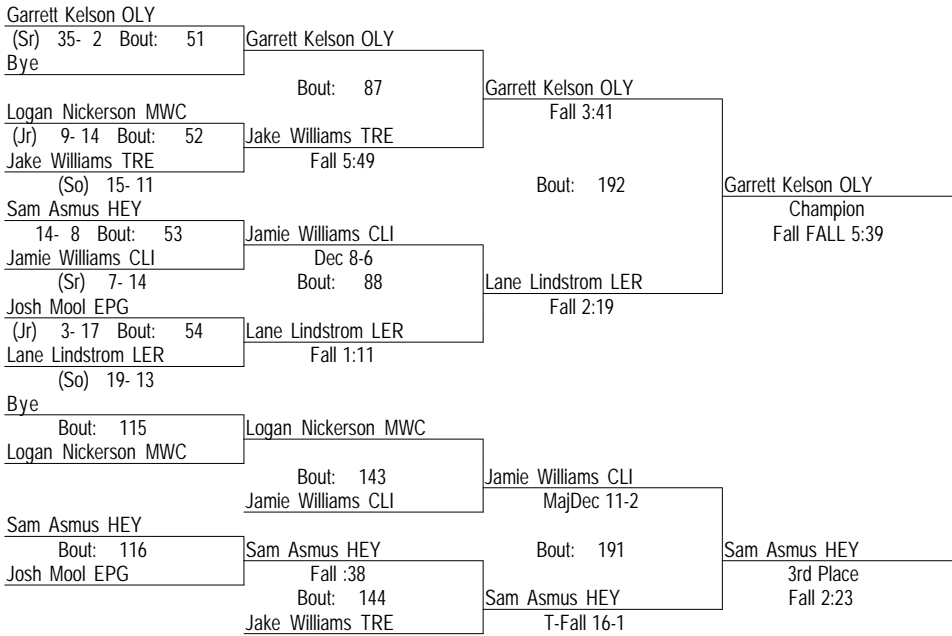

170

- Place Winners -

- 1st Michael Rathbun OLY (Sr) 31- 9
- 2nd Alex Wheat CLI (So) 26- 6
- 3rd Brandon Bodine LER (Sr) 24-13
- 4th Max Ruestman EPG (So) 13-15

2013 IHSA LeRoy Regional

February 2, 2013

182

- Place Winners -
- 1st Garrett Kelson OLY (Sr) 37- 2
 - 2nd Lane Lindstrom LER (So) 21- 14
 - 3rd Sam Asmus HEY 17- 9
 - 4th Jamie Williams CLI (Sr) 9- 16

2013 IHSA LeRoy Regional

February 2, 2013

195

- Place Winners -