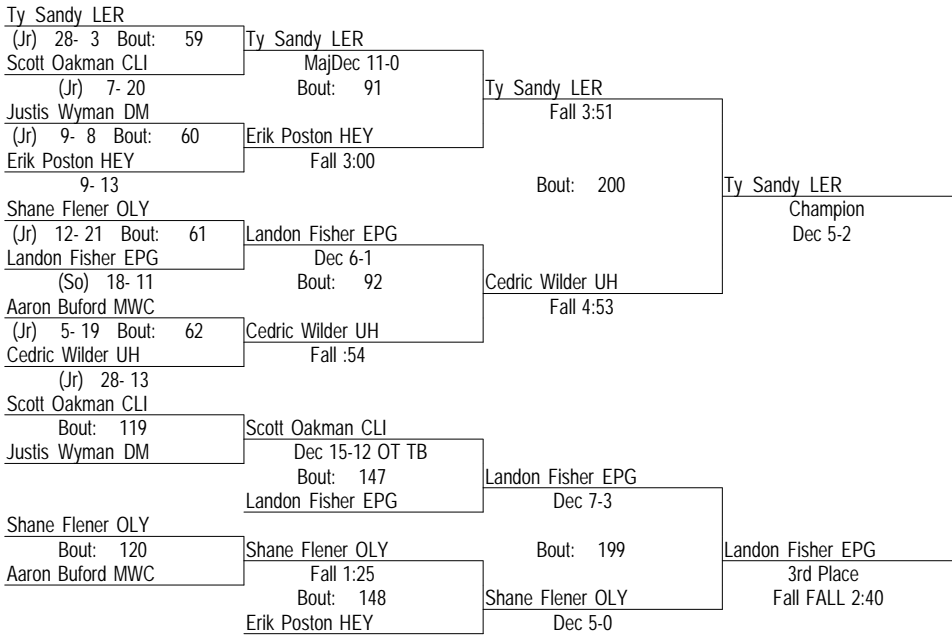

2013 IHSA LeRoy Regional

February 2, 2013

220

- Place Winners -

1st Ty Sandy LER	(Jr) 31- 3
2nd Cedric Wilder UH	(Jr) 30- 14
3rd Landon Fisher EPG	(So) 21- 12
4th Shane Flener OLY	(Jr) 14- 23