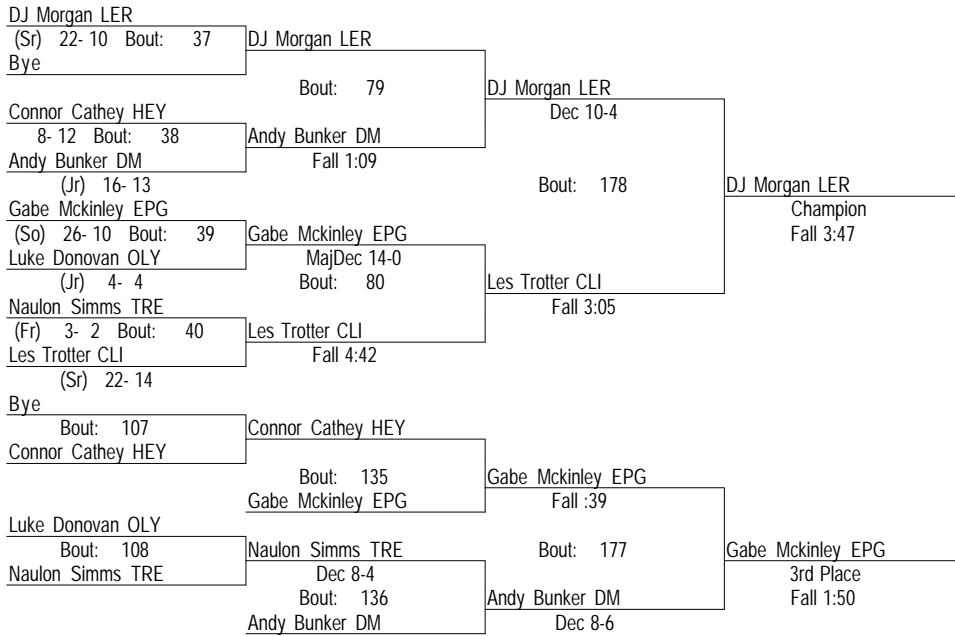

2013 IHSA LeRoy Regional

February 2, 2013

145

- Place Winners -

- 1st DJ Morgan LER (Sr) 24- 10
- 2nd Les Trotter CLI (Sr) 24- 15
- 3rd Gabe Mckinley EPG (So) 29- 11
- 4th Andy Bunker DM (Jr) 18- 15