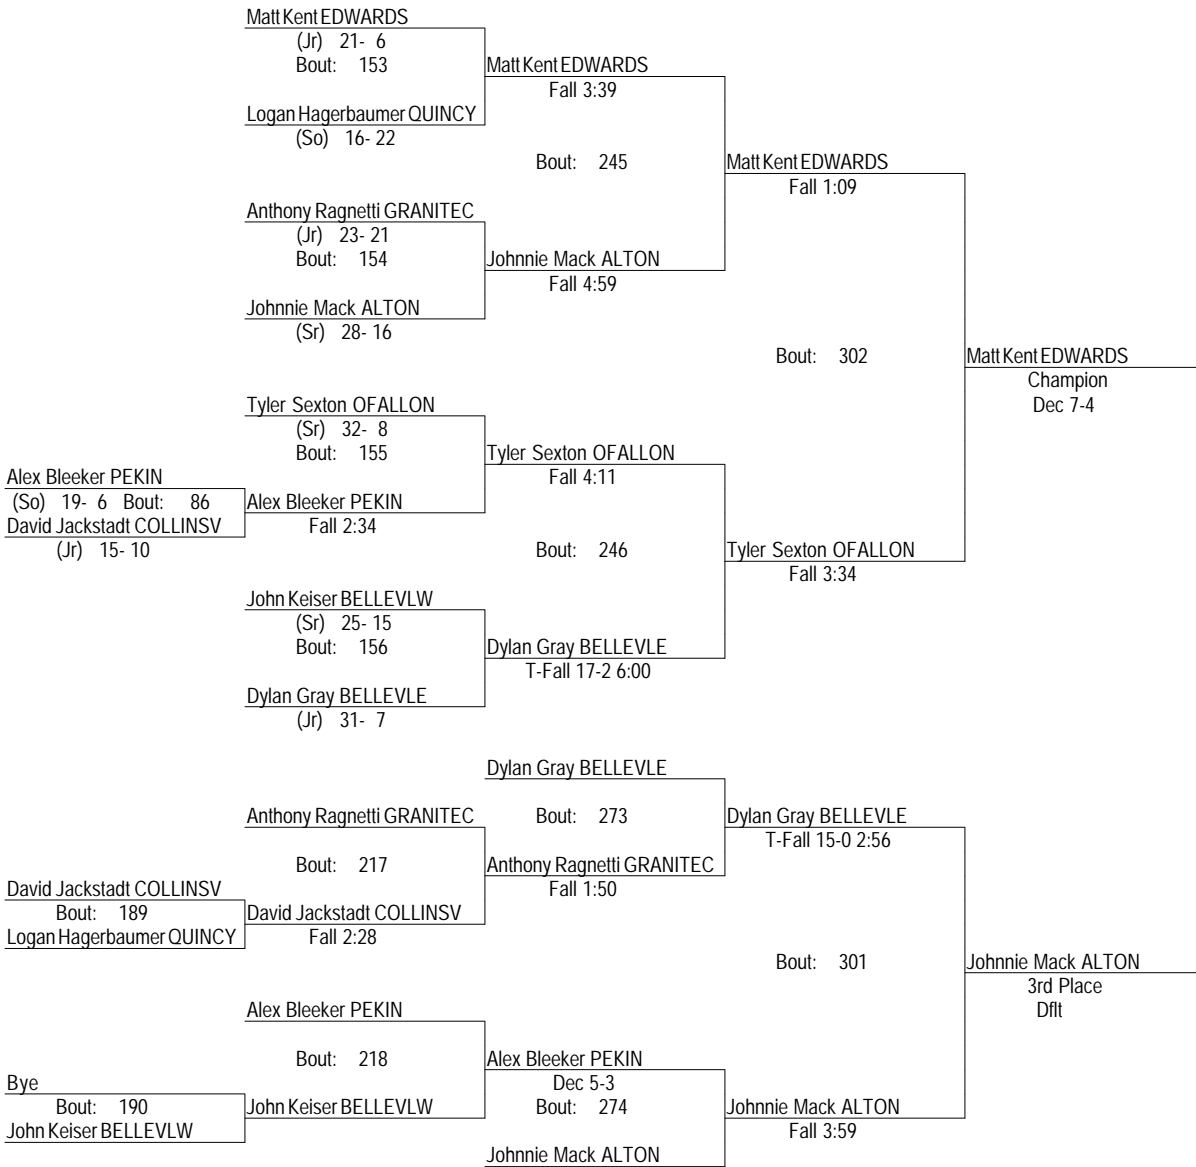

Granite City 3A Regional

Feb. 2nd 2013

182

1. Place Winners -
2. 1st Matt Kent EDWARDS (Jr) 24- 6
   - 2nd Tyler Sexton OFALLON (Sr) 34- 9
   - 3rd Johnnie Mack ALTON (Sr) 31- 17
   - 4th Dylan Gray BELLEVLE (Jr) 33- 9