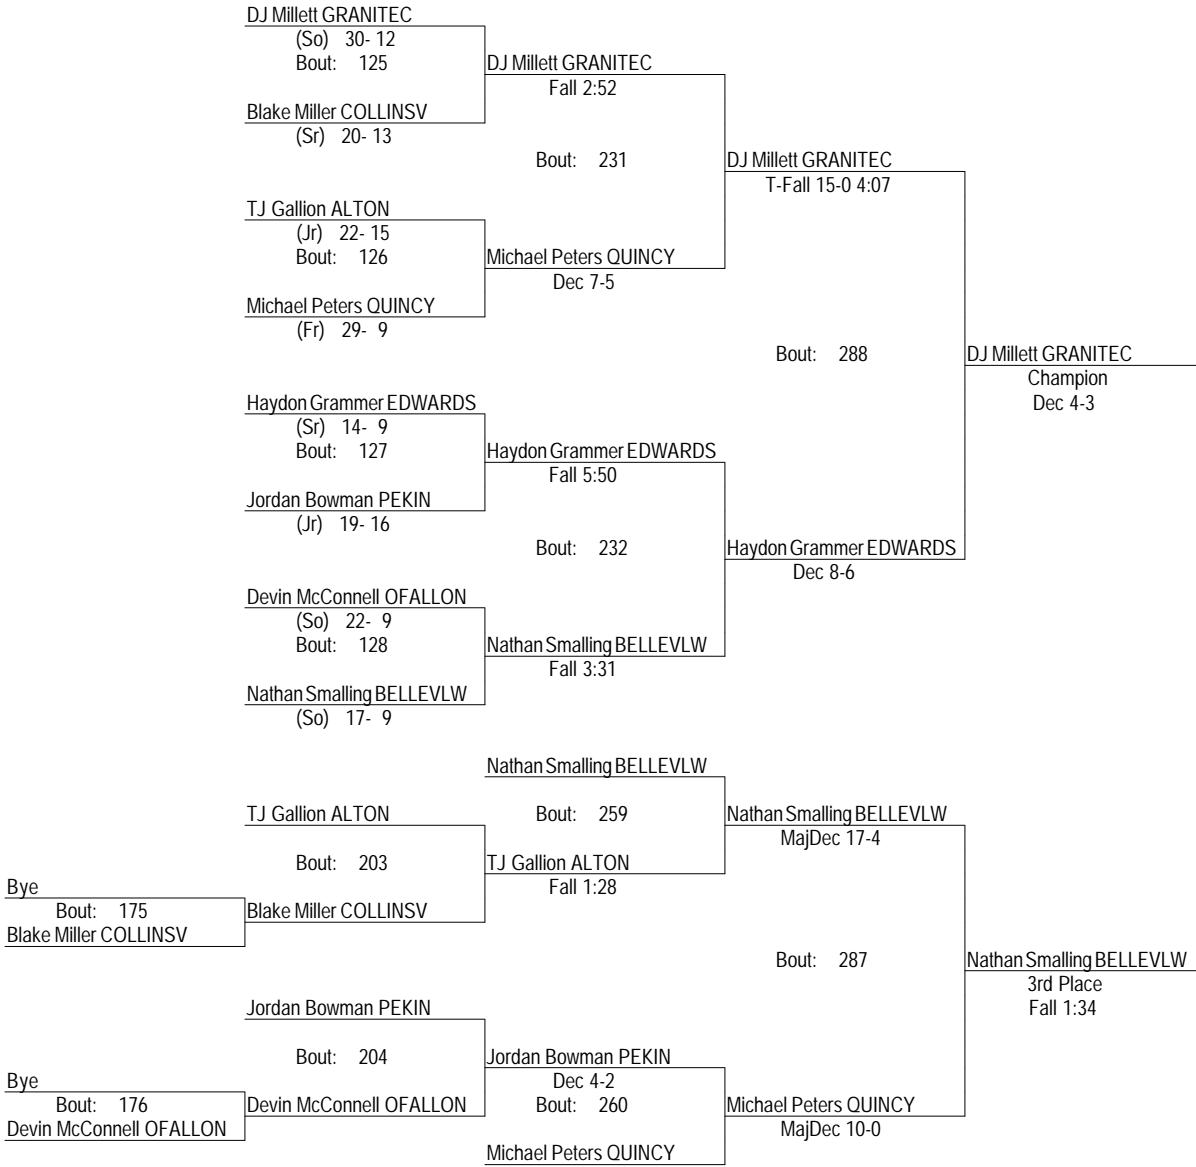

Granite City 3A Regional

Feb. 2nd 2013

126

1. Place Winners -
2. 1st DJ Millett GRANITEC (So) 33-12
   - 2nd Haydon Grammer EDWARDS (Sr) 16-10
   - 3rd Nathan Smalling BELLEVLW (So) 20-10
   - 4th Michael Peters QUINCY (Fr) 31-11