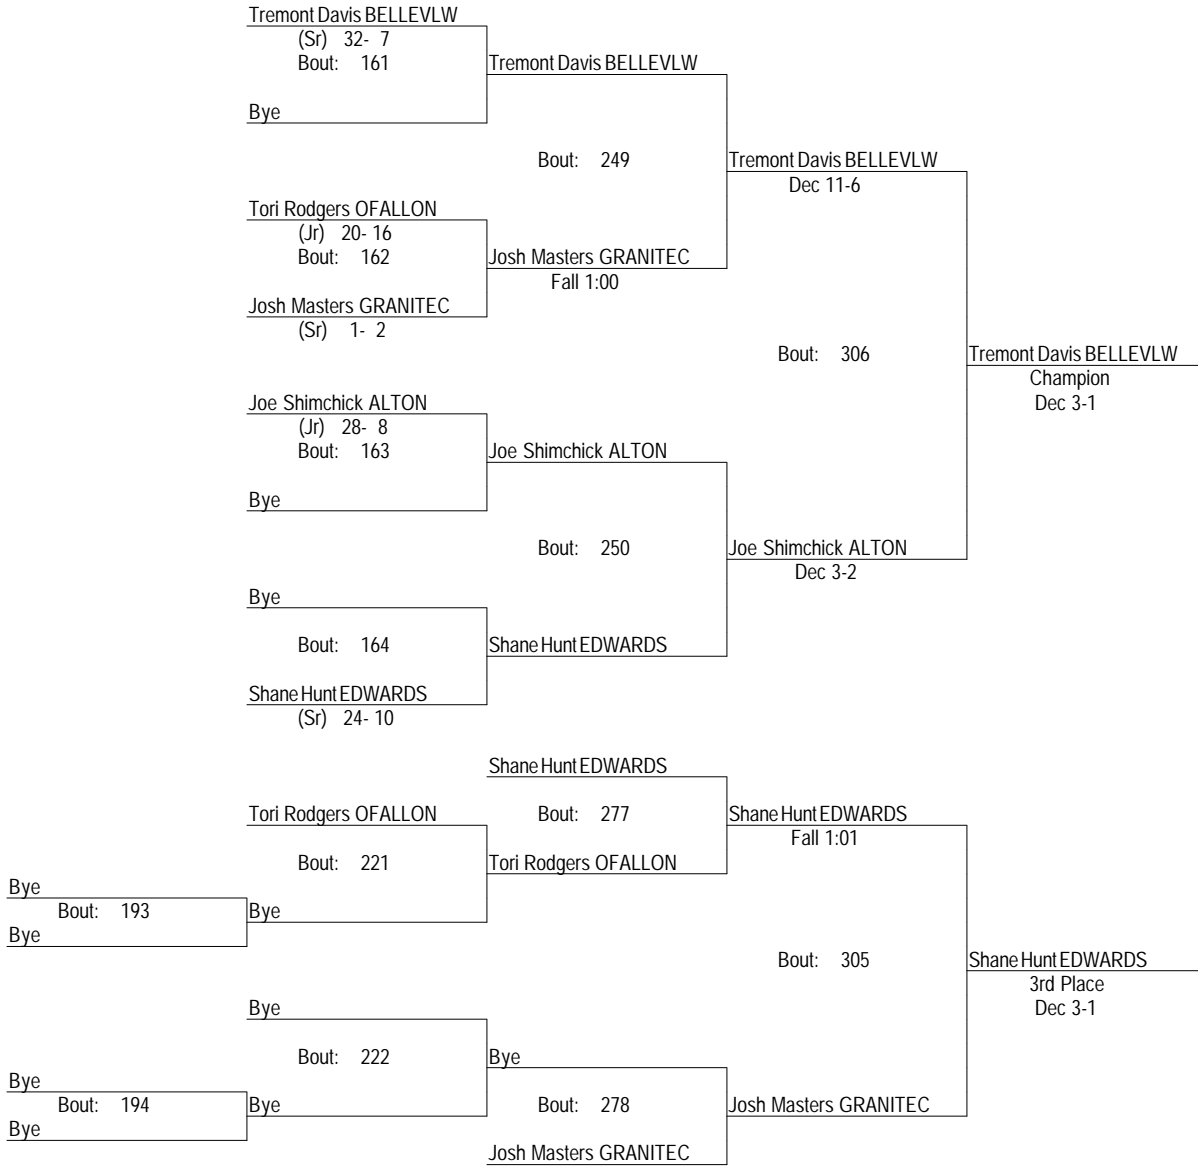

Granite City 3A Regional

Feb. 2nd 2013

220

1. Place Winners -
2. 1st Tremont Davis BELLEVLW (Sr) 34- 7
   - 2nd Joe Shimchick ALTON (Jr) 29- 9
   - 3rd Shane Hunt EDWARDS (Sr) 26- 11
   - 4th Josh Masters GRANITEC (Sr) 2- 4