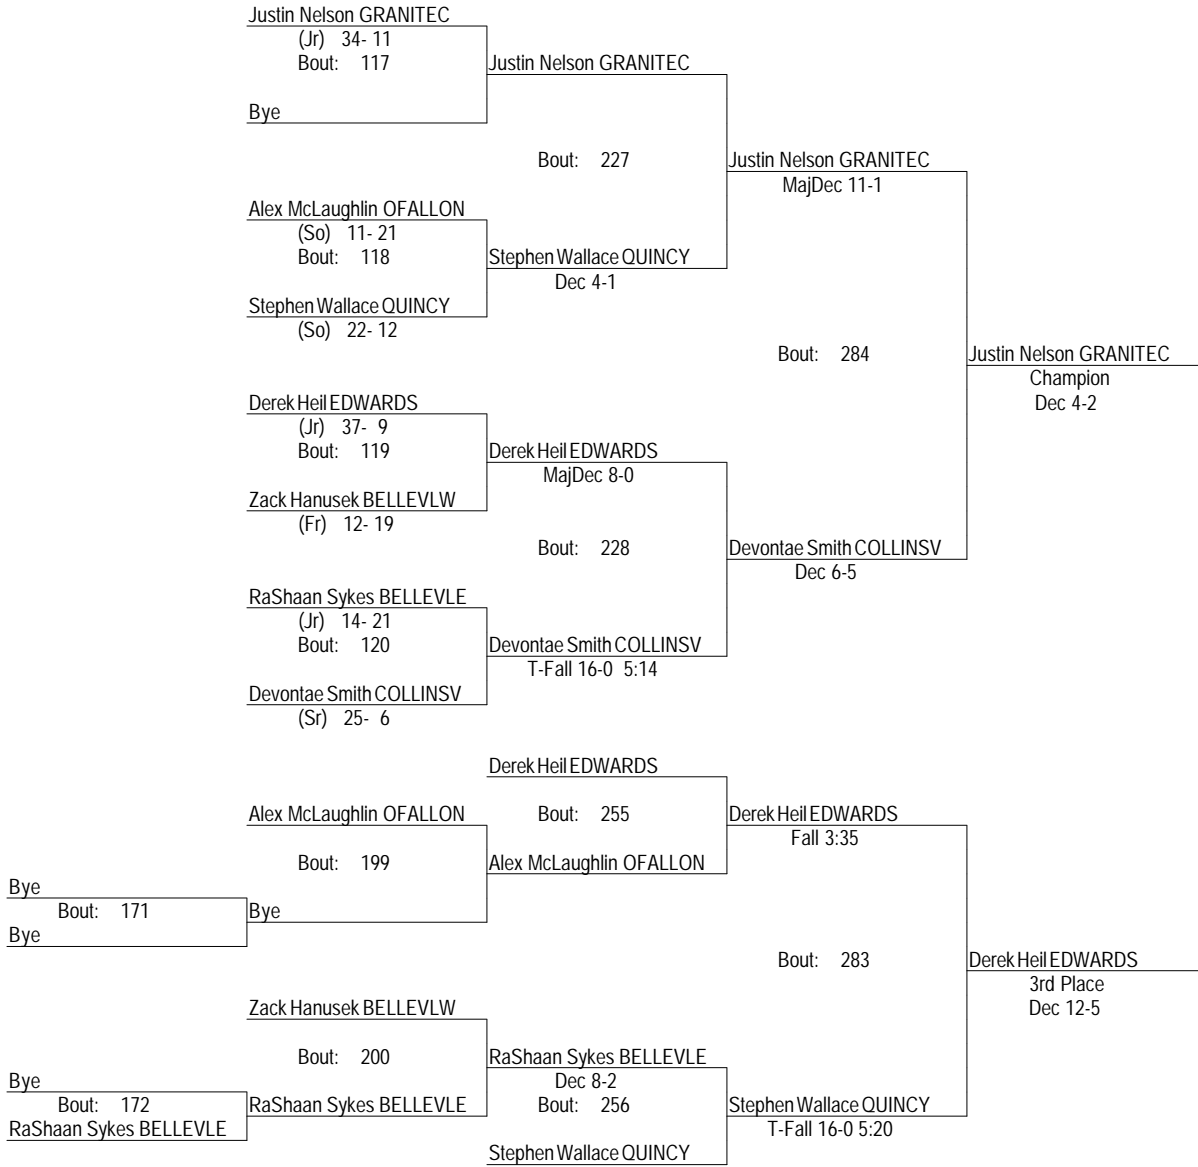

Granite City 3A Regional

Feb. 2nd 2013

113

1. Place Winners -
2. 1st Justin Nelson GRANITEC (Jr) 36- 11
   - 2nd Devontae Smith COLLINSV (Sr) 27- 7
   - 3rd Derek Heil EDWARDS (Jr) 40- 10
   - 4th Stephen Wallace QUINCY (So) 24- 14