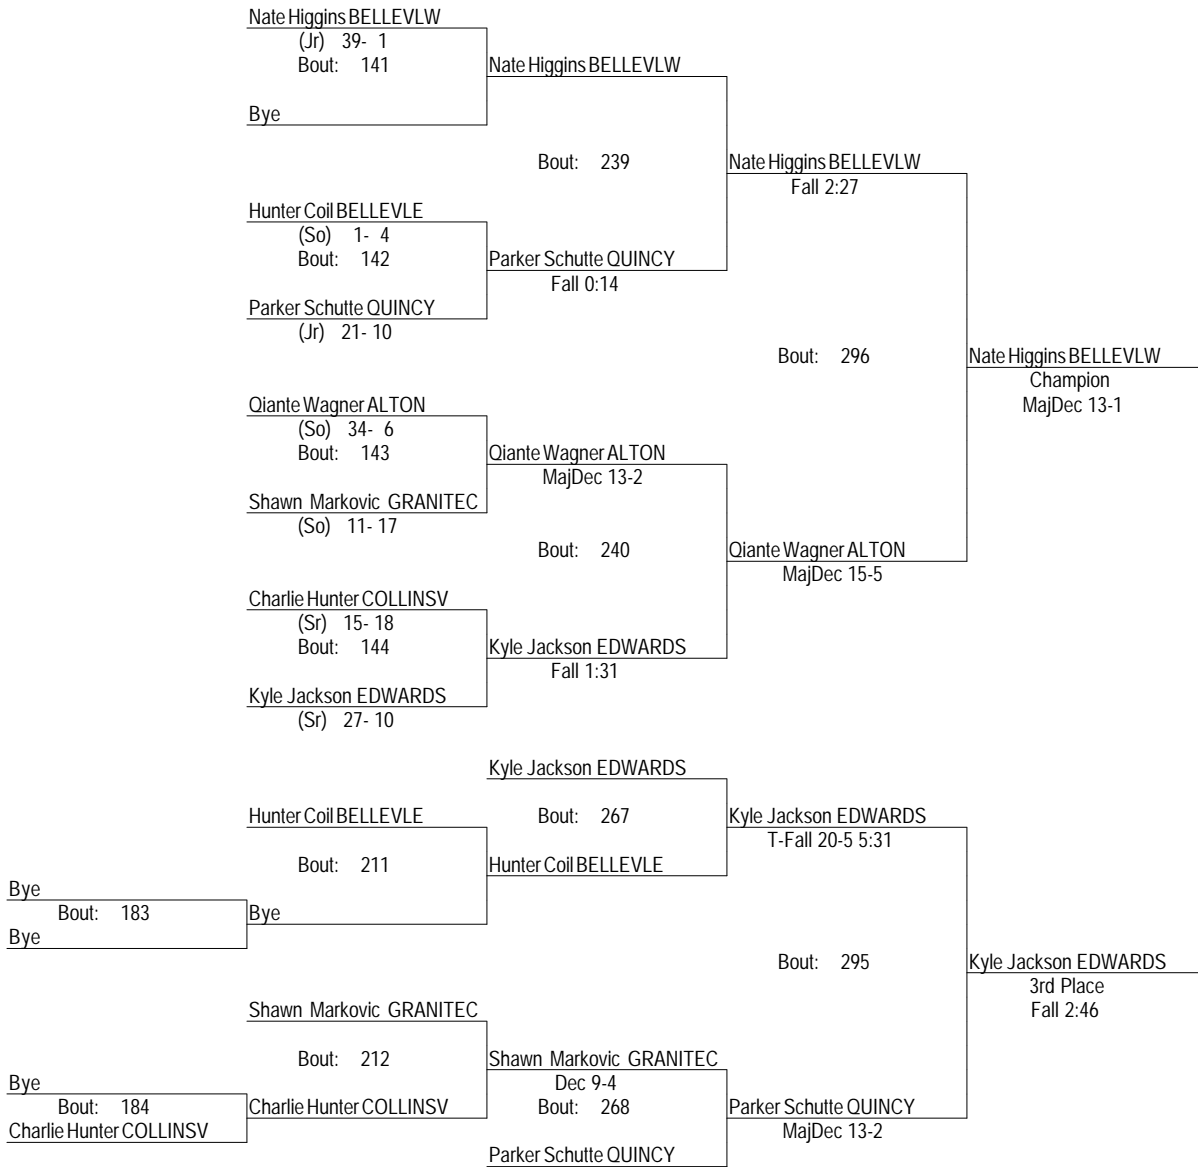

Granite City 3A Regional

Feb. 2nd 2013

152

- Place Winners -

- 1st Nate Higgins BELLEVLW (Jr) 41- 1
- 2nd Qiante Wagner ALTON (So) 36- 7
- 3rd Kyle Jackson EDWARDS (Sr) 30- 11
- 4th Parker Schutte QUINCY (Jr) 23- 12