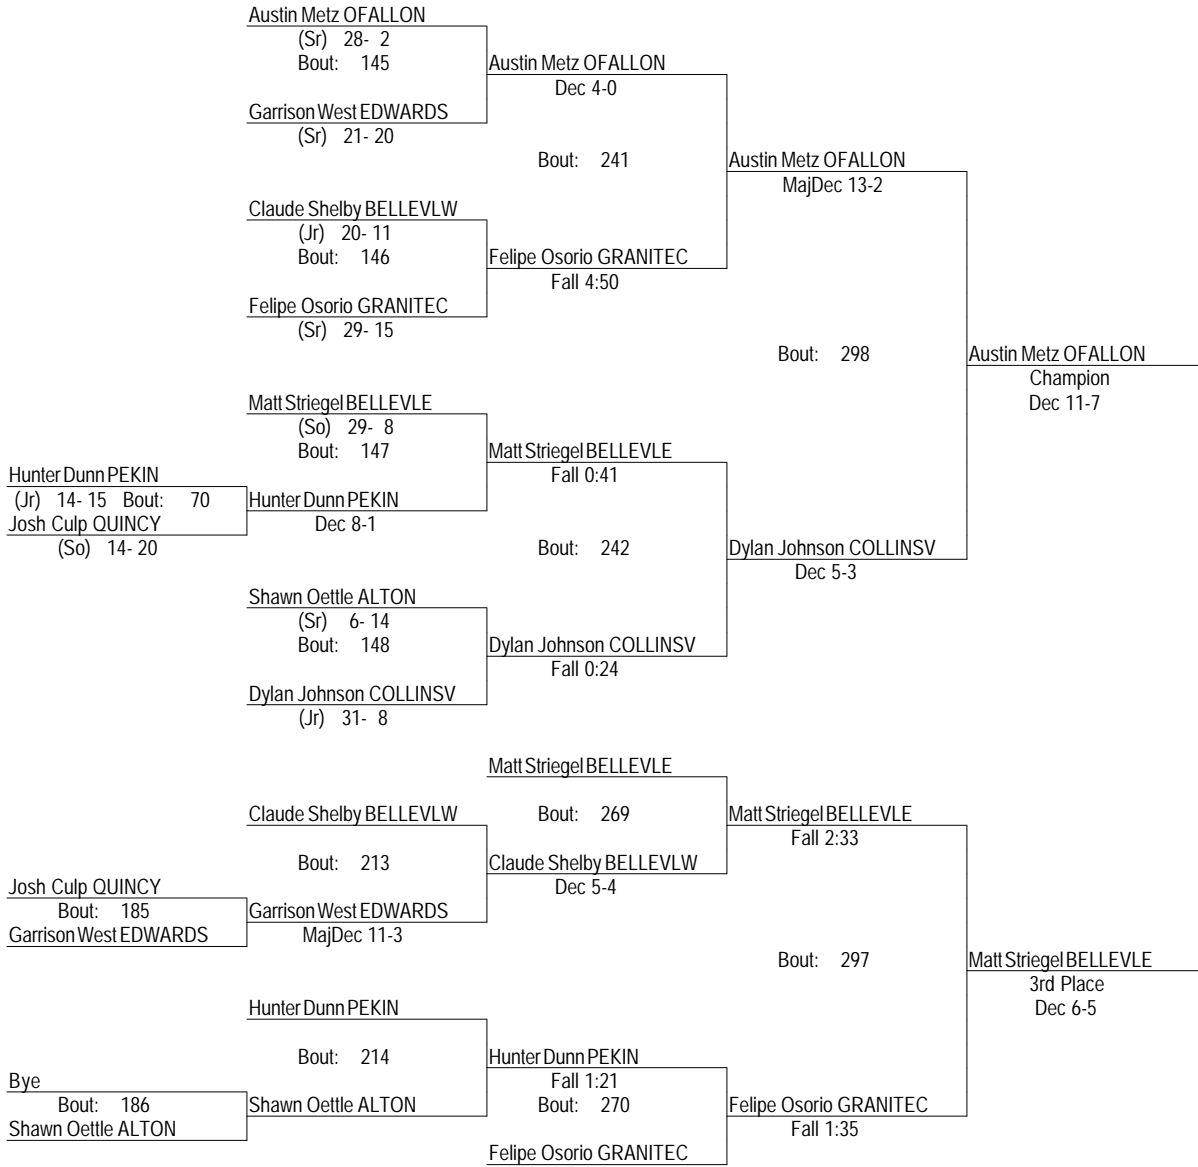

Granite City 3A Regional

Feb. 2nd 2013

160

1. Place Winners -
2. 1st Austin Metz OFALLON (Sr) 31- 2
   - 2nd Dylan Johnson COLLINSV (Jr) 33- 9
   - 3rd Matt Striegel BELLEVLE (So) 32- 9
   - 4th Felipe Osorio GRANITEC (Sr) 31- 17