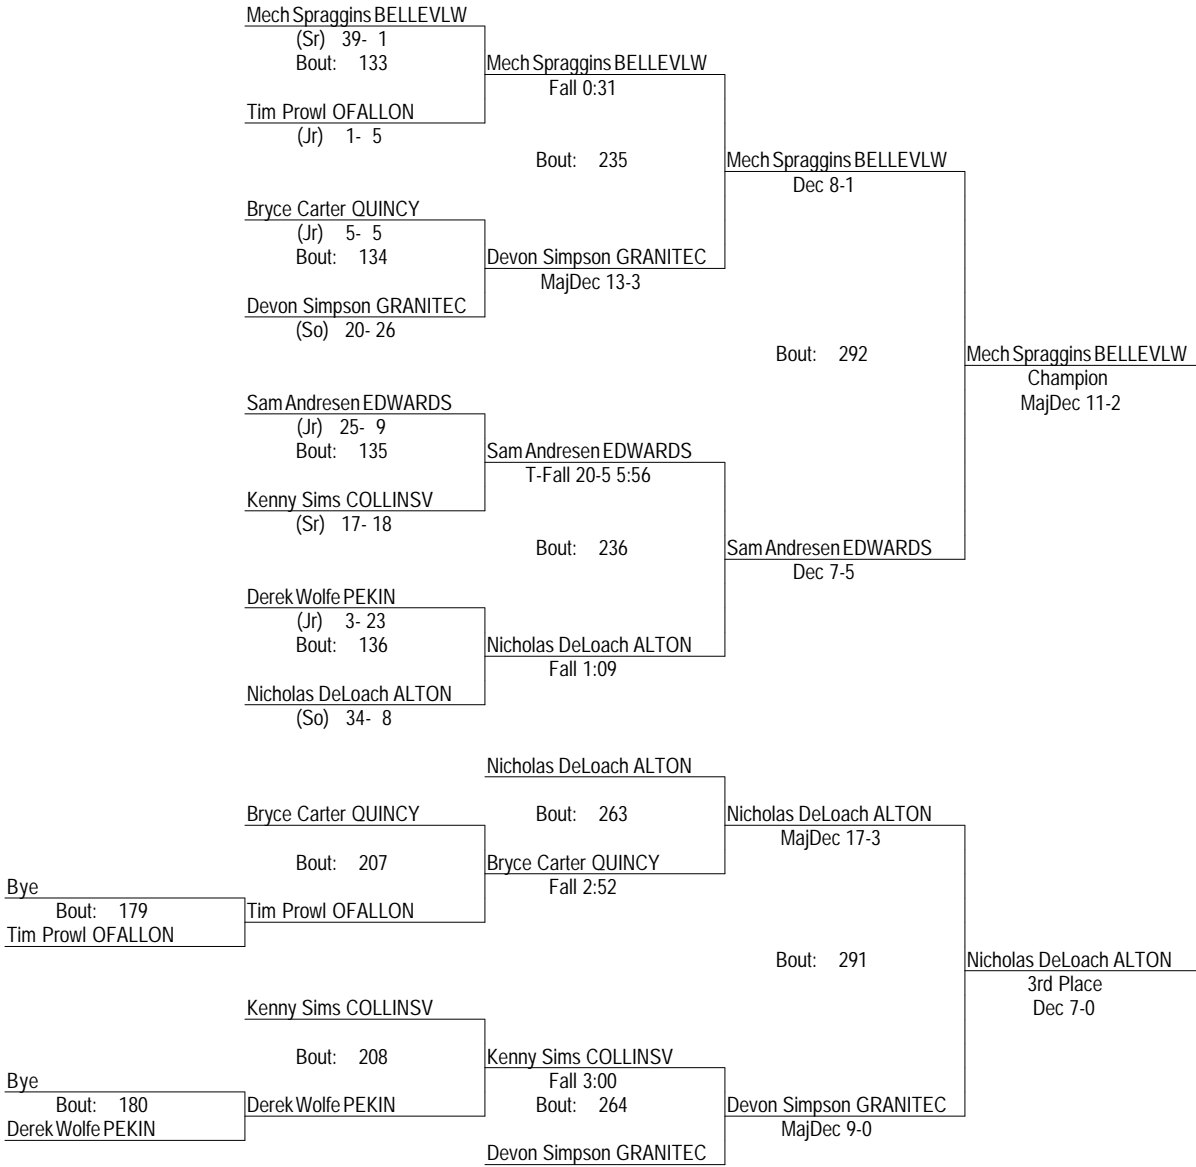

Granite City 3A Regional

Feb. 2nd 2013

138

1. Place Winners -
2. 1st Mech Spraggins BELLEVLW (Sr) 42- 1
   - 2nd Sam Andresen EDWARDS (Jr) 27- 10
   - 3rd Nicholas DeLoach ALTON (So) 37- 9
   - 4th Devon Simpson GRANITEC (So) 22- 28