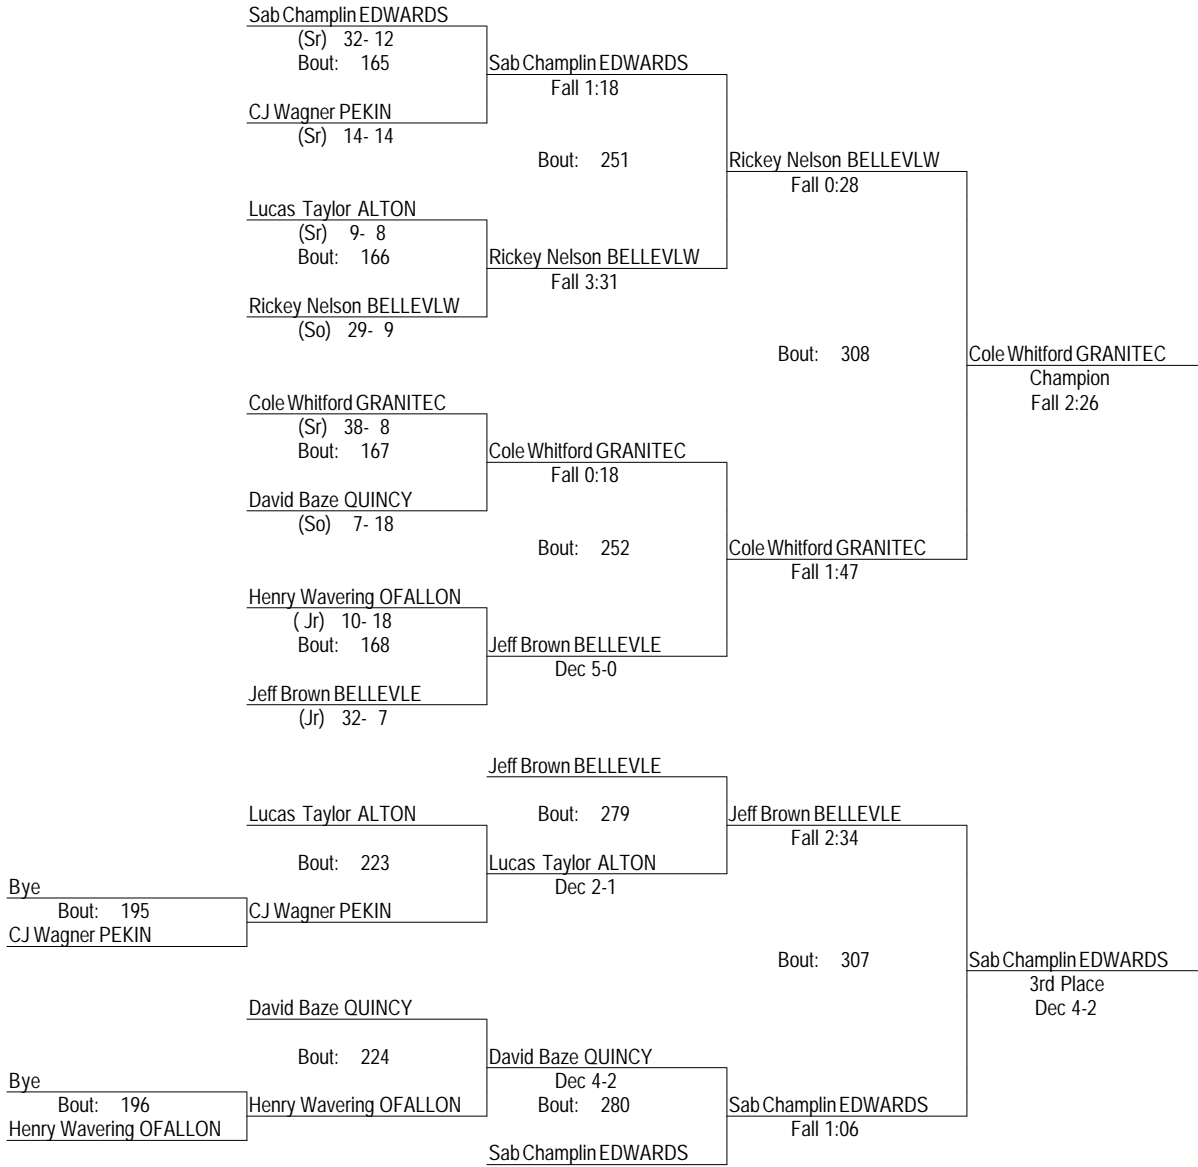

Granite City 3A Regional

Feb. 2nd 2013

285

1. Place Winners -
2. 1st Cole Whitford GRANITEC (Sr) 41- 8
   - 2nd Rickey Nelson BELLEVLW (So) 31- 10
   - 3rd Sab Champlin EDWARDS (Sr) 35- 13
   - 4th Jeff Brown BELLEVLE (Jr) 34- 9