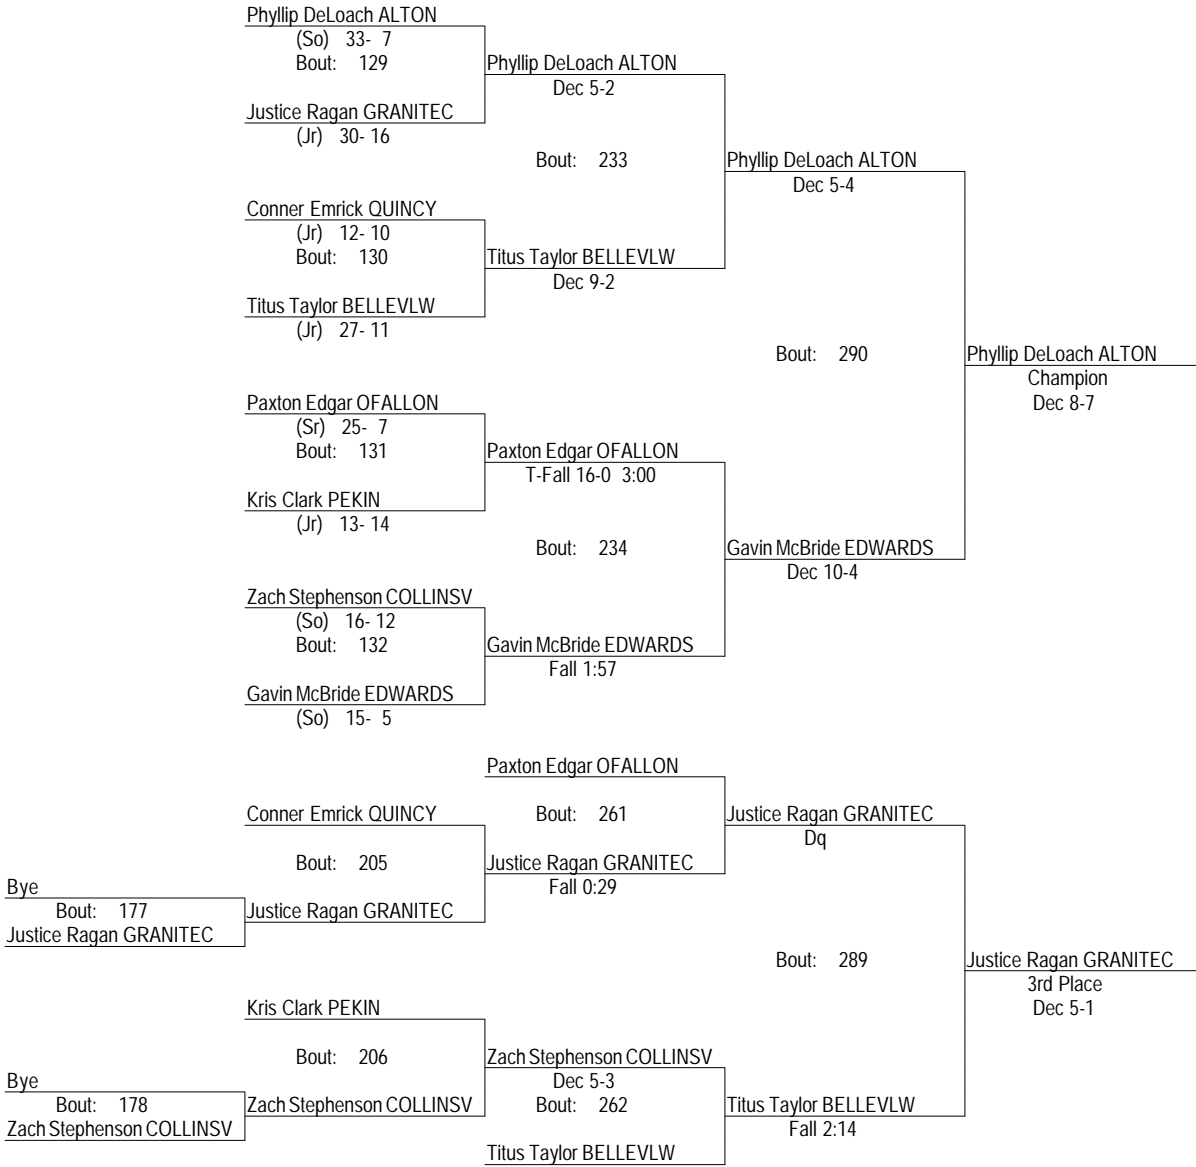

Granite City 3A Regional

Feb. 2nd 2013

132

1. Place Winners -
2. 1st Phyllip DeLoach ALTON (So) 36- 7
   - 2nd Gavin McBride EDWARDS (So) 17- 6
   - 3rd Justice Ragan GRANITEC (Jr) 33- 17
   - 4th Titus Taylor BELLEVLW (Jr) 29- 13