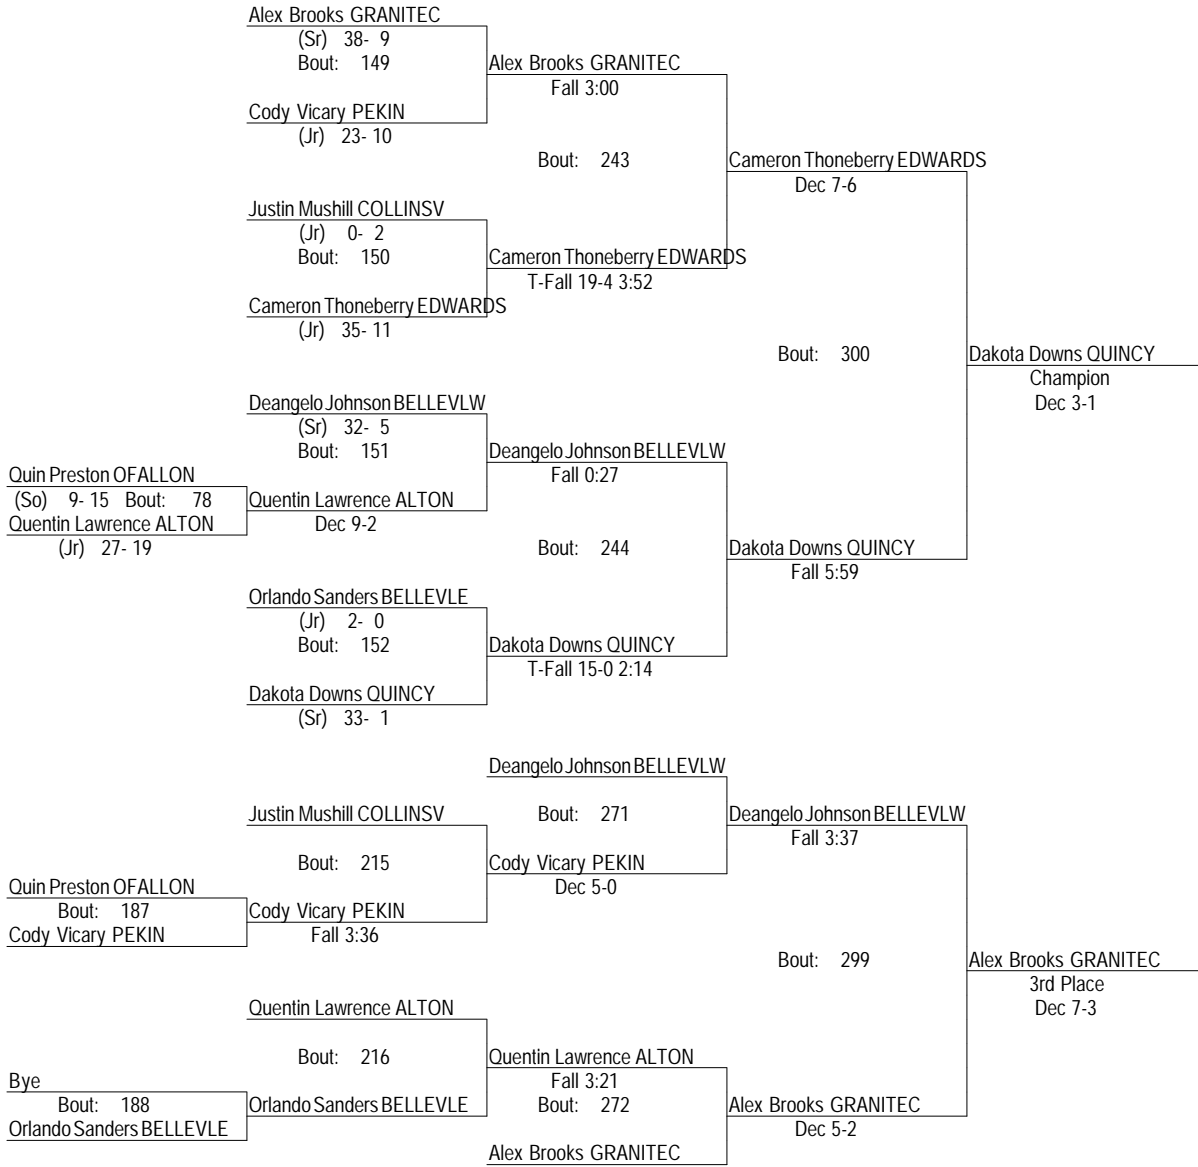

Granite City 3A Regional

Feb. 2nd 2013

170

- Place Winners -
- 1st Dakota Downs QUINCY (Sr) 36- 1
 - 2nd Cameron Thoneberry EDWARDS (Jr) 37- 12
 - 3rd Alex Brooks GRANITEC (Sr) 41- 10
 - 4th Deangelo Johnson BELLEVLW (Sr) 34- 7