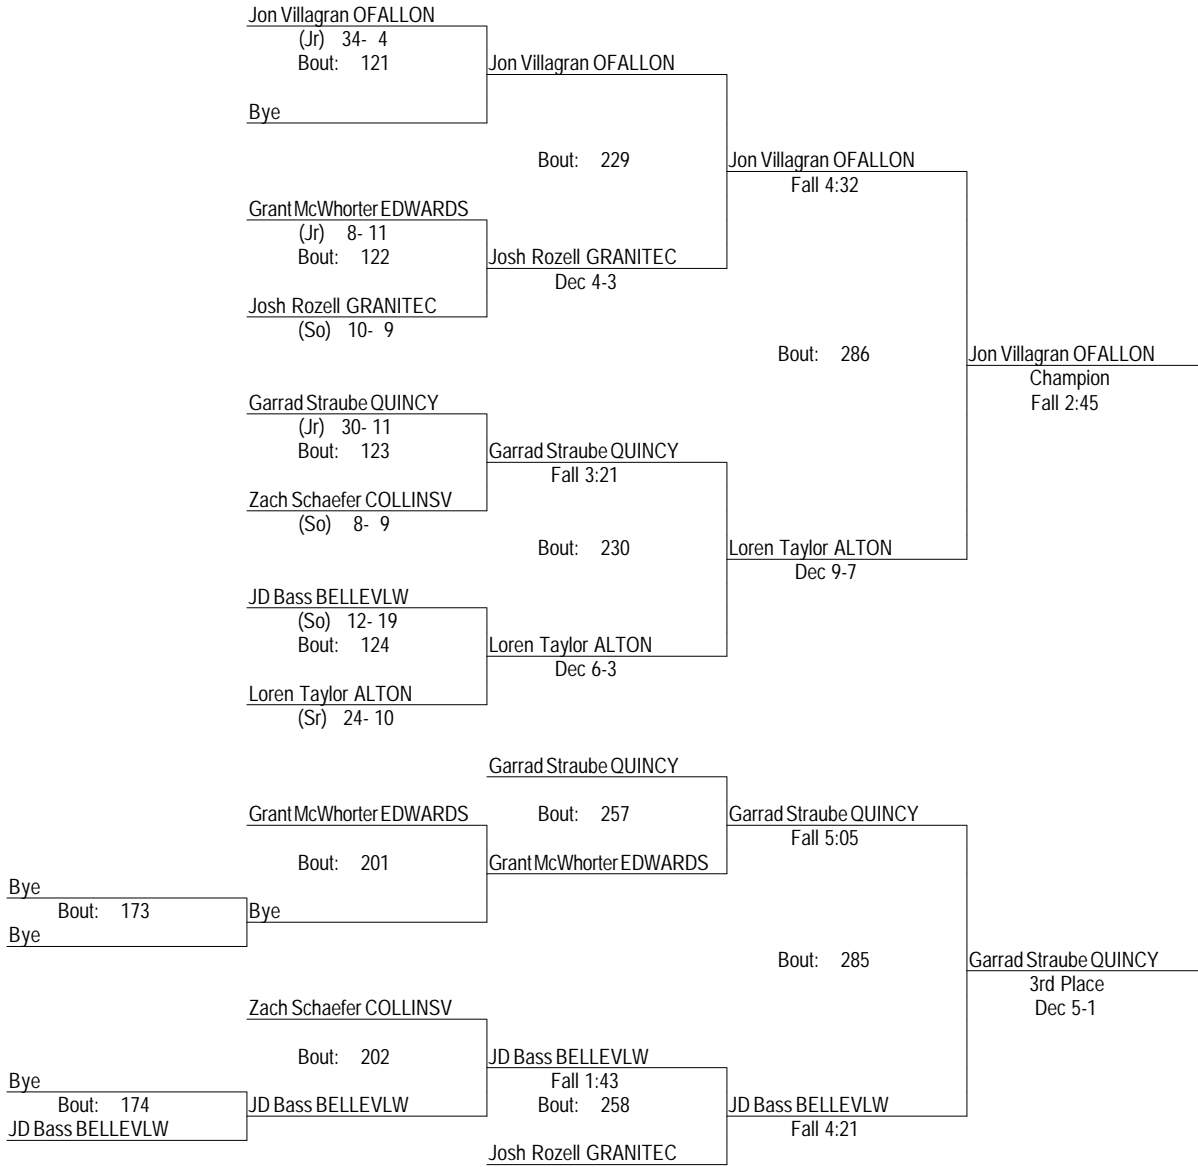

Granite City 3A Regional

Feb. 2nd 2013

120

1. Place Winners -
2. 1st Jon Villagran OFALLON (Jr) 36-4
   - 2nd Loren Taylor ALTON (Sr) 26-11
   - 3rd Garrad Straube QUINCY (Jr) 33-12
   - 4th JD Bass BELLEVLW (So) 14-21