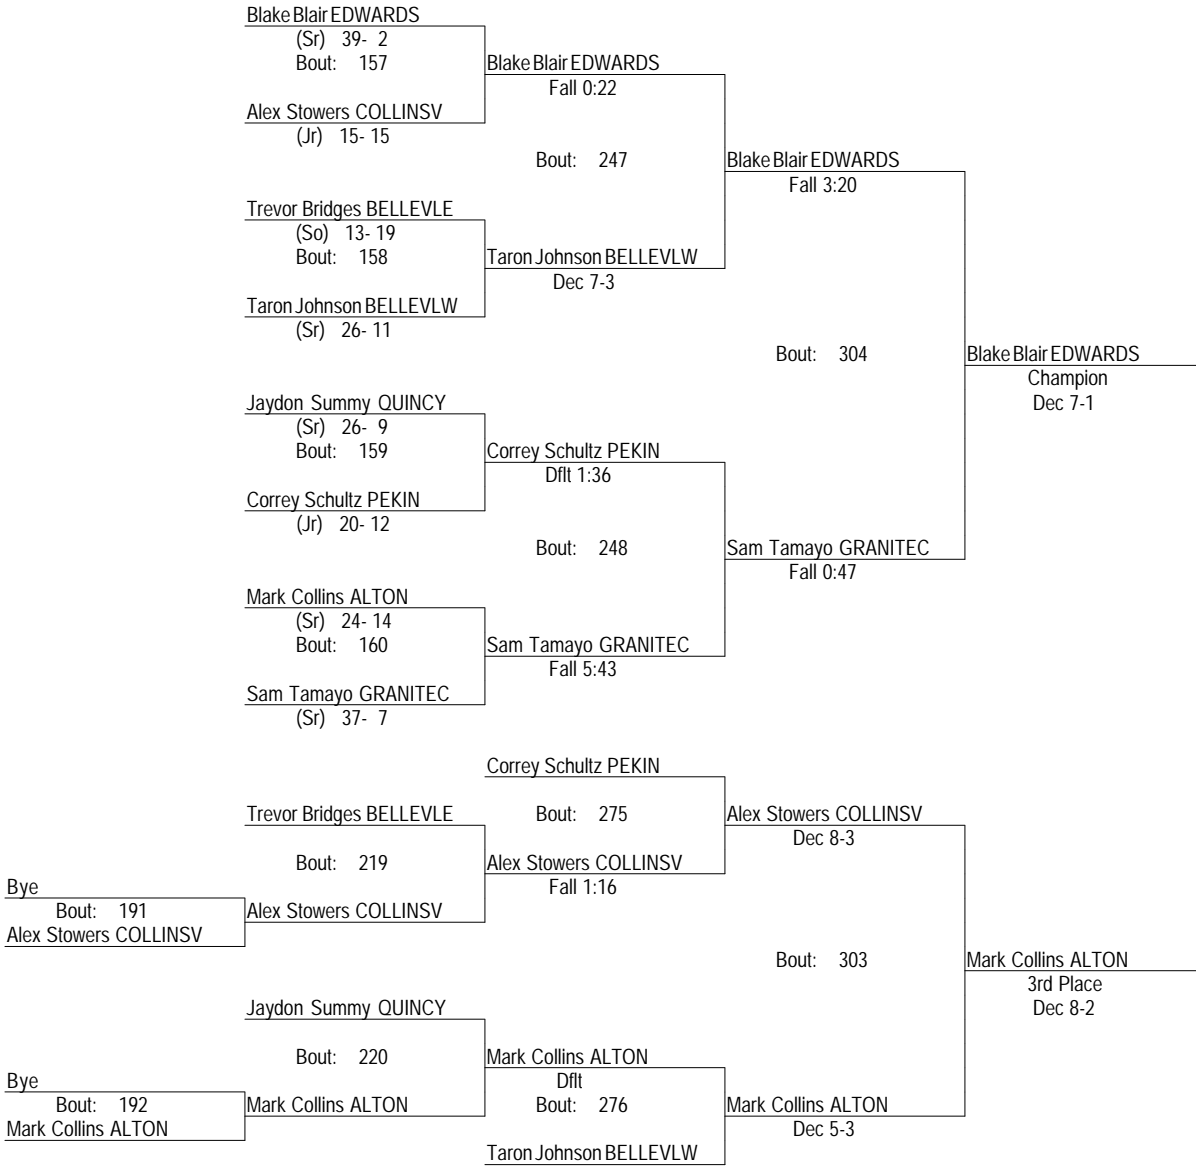

Granite City 3A Regional

Feb. 2nd 2013

195

- Place Winners -
- 1st Blake Blair EDWARDS (Sr) 42- 2
 - 2nd Sam Tamayo GRANITEC (Sr) 39- 8
 - 3rd Mark Collins ALTON (Sr) 27- 15
 - 4th Alex Stowers COLLINSV (Jr) 17- 17