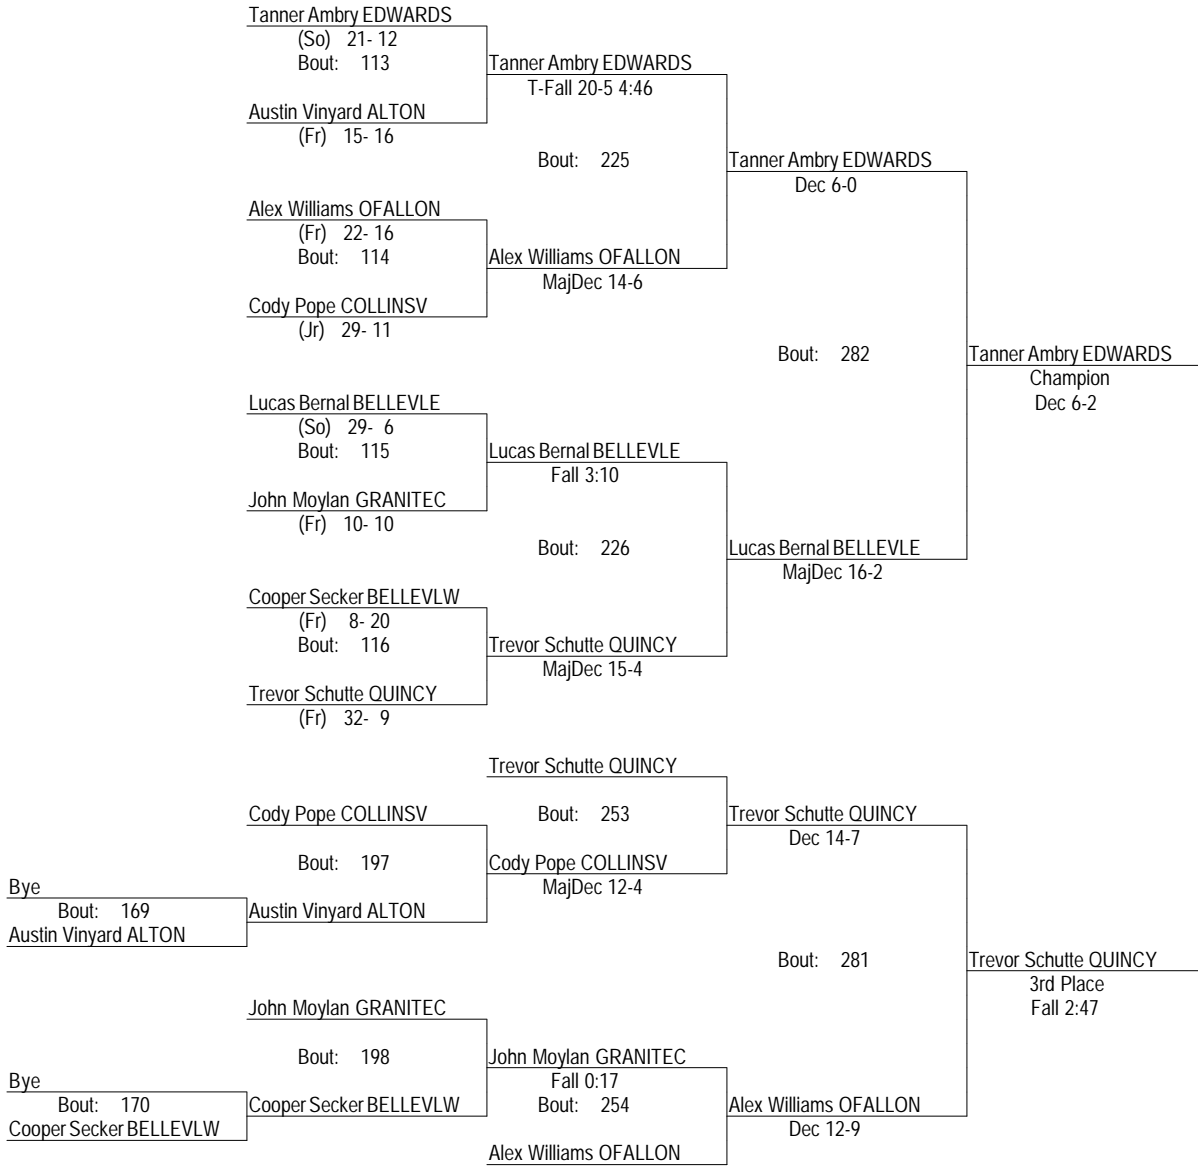

Granite City 3A Regional

Feb. 2nd 2013

106

- Place Winners -
- 1st Tanner Ambry EDWARDS (So) 24-12
 - 2nd Lucas Bernal BELLEVLE (So) 31-7
 - 3rd Trevor Schutte QUINCY (Fr) 35-10
 - 4th Alex Williams OFALLON (Fr) 24-18