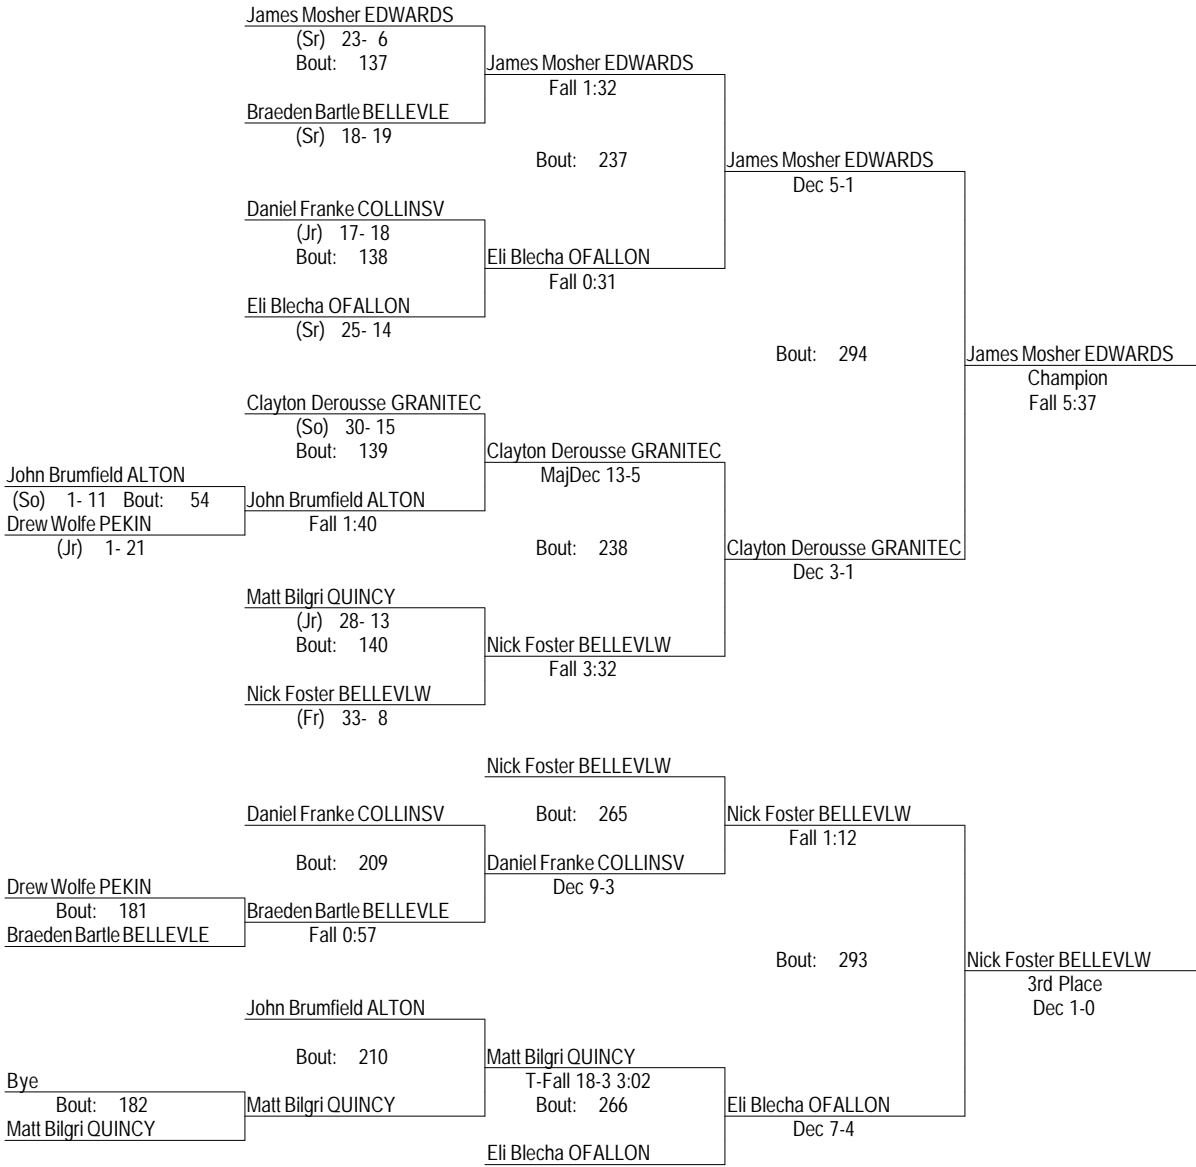

Granite City 3A Regional

Feb. 2nd 2013

145

1. Place Winners -
2. 1st James Mosher EDWARDS (Sr) 26- 6
   - 2nd Clayton Derausse GRANITEC (So) 32- 16
   - 3rd Nick Foster BELLEVLW (Fr) 36- 9
   - 4th Eli Blecha OFALLON (Sr) 27- 16