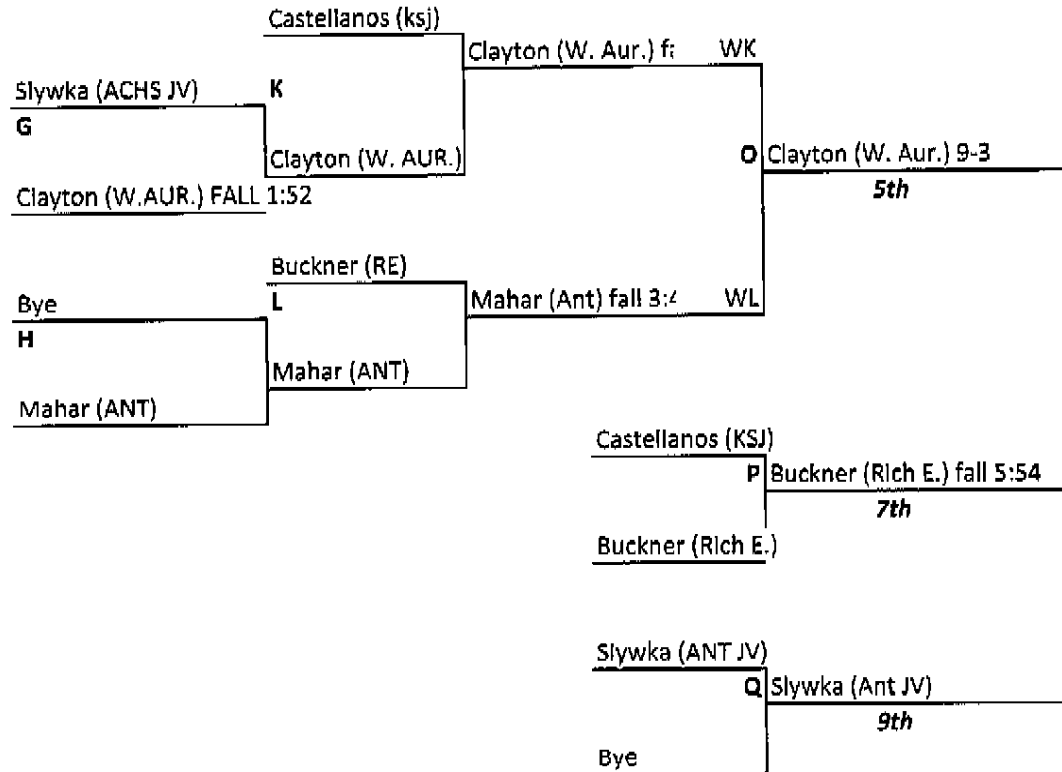

Ted DeRousse Invitational 2012

145 LBS.