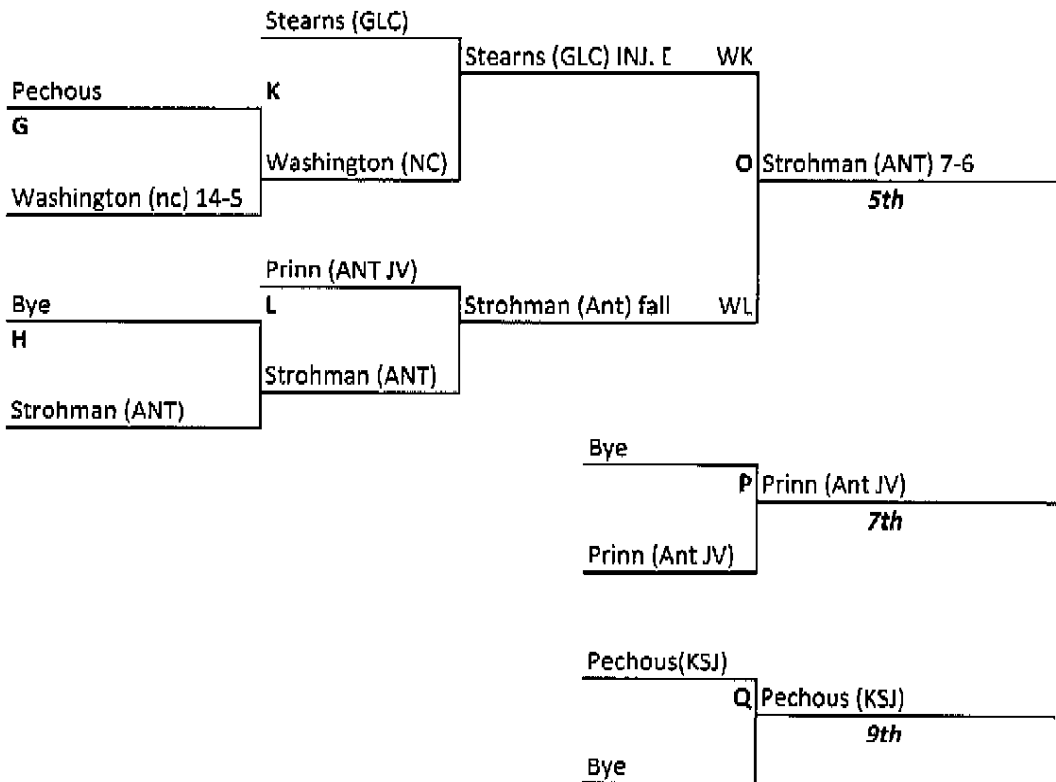

Ted DeRousse Invitational 2012

152 LBS.