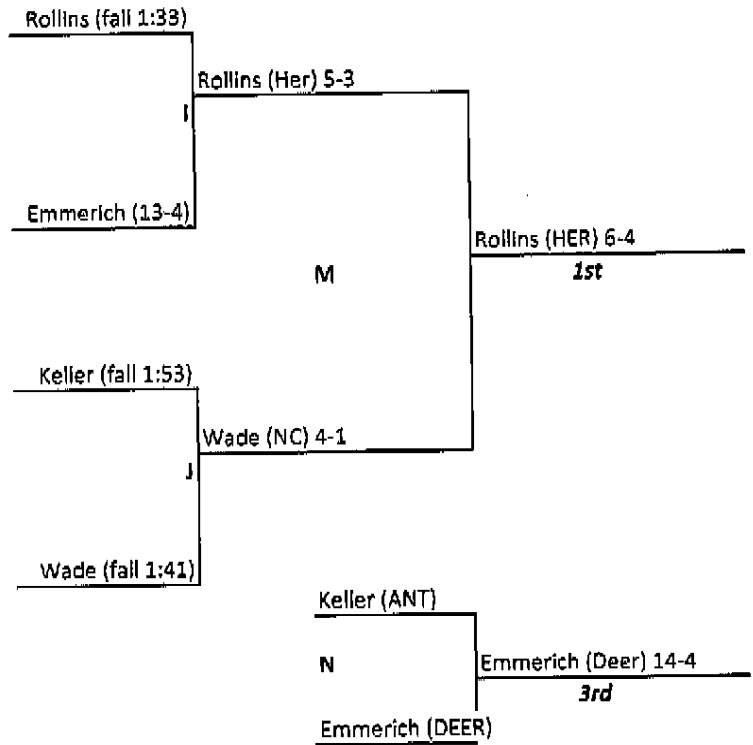

Ted DeRousse Invitational 2012

170 LBS.