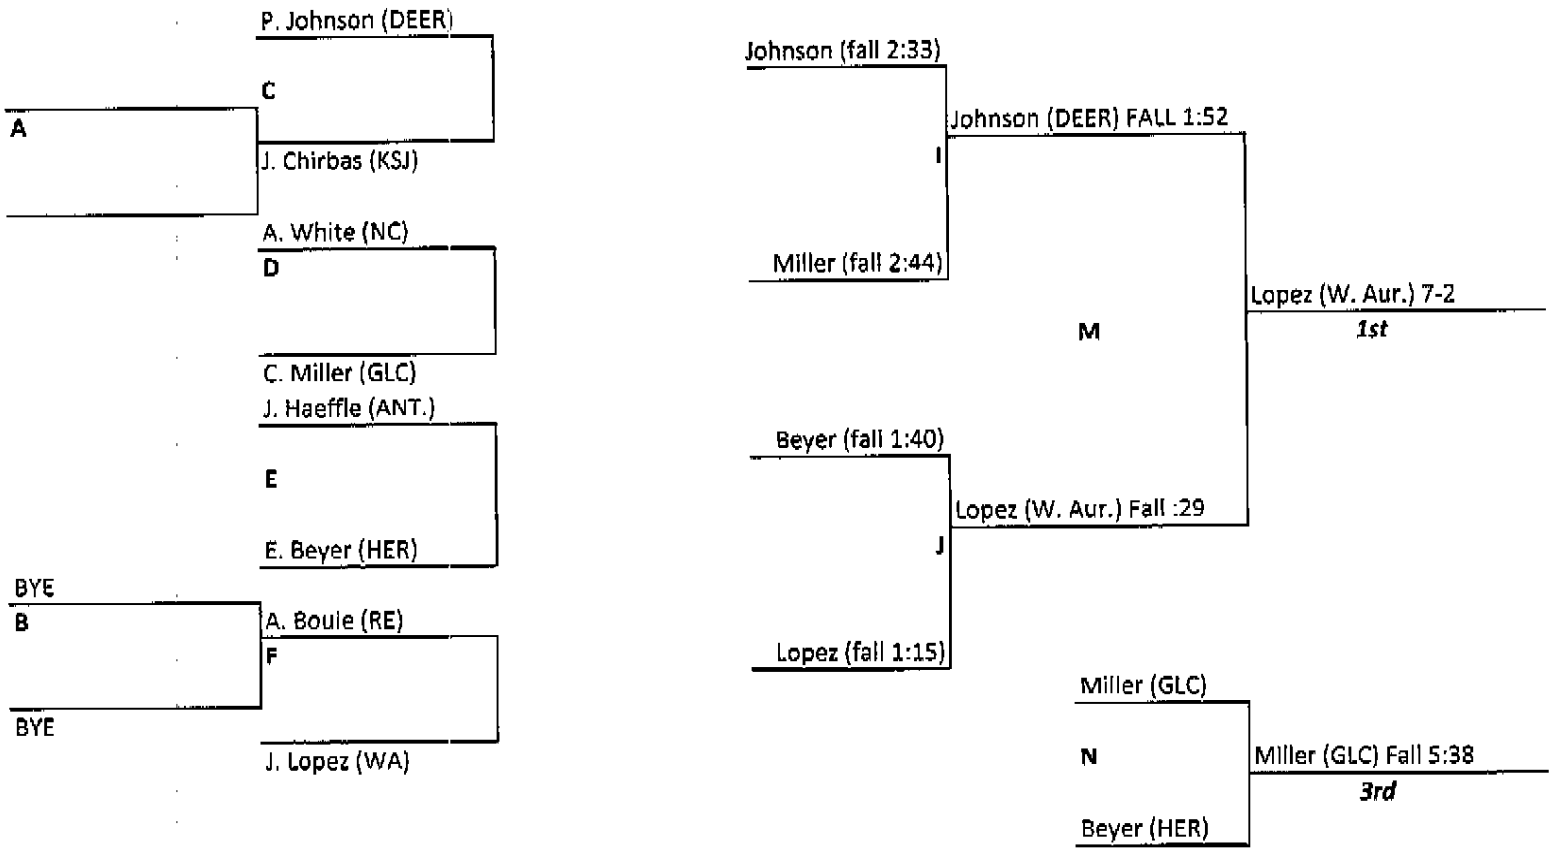

Ted DeRousse Invitational 2012

220 LBS.