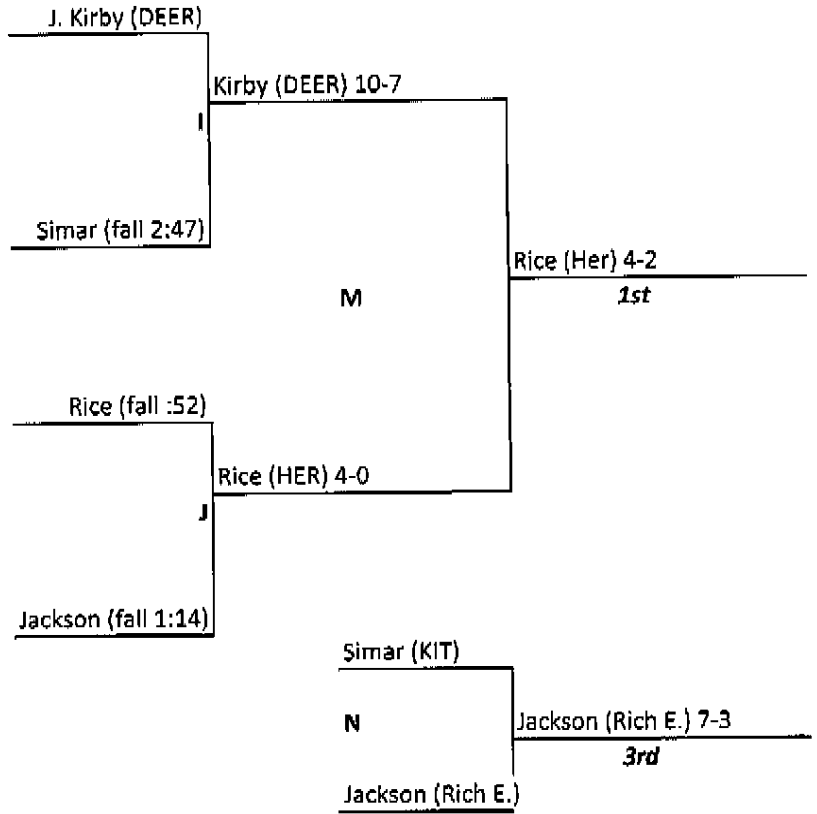

Ted DeRousse Invitational

Friday, November 23rd Dual Meet Results

Deerfield 59 Hersey 4	North Chicago 17 Ken Indian Trail 50	Rich East 15 Antioch 66	North Chicago 39 Rich East 33	Ken St. Joseph 36 Antioch JV 30
Ken St. Joseph 0 Grayslake Central 77	Hersey 45 Aurora West 34	Aurora West 46 Grayslake Central 27	Deerfield 81 Ken St. Joseph 0	Rich East 0 Deerfield 75
Ken Indian Trail 24 Antioch 55	Grayslake Central 59 Rich East 31	Antioch JV 15 Hersey 66	Antioch JV 15 Ken Indian Trail 60	Aurora West 54 North Chicago 21
Antioch JV 30 North Chicago 39	Antioch 78 Ken St. Joseph 3	Ken Indian Trail 3 Deerfield 73	Hersey 23 Grayslake Central 51	Grayslake Central 15 Antioch 57
Rich East 30 Aurora West 53	Deerfield 84 Antioch JV 0	Ken St. Joseph 36 North Chicago 27	Antioch 39 Aurora West 21	Ken Indian Trail 27 Hersey 36

170 LBS.

Ted DeRousse Invitational 2012

182 LBS.

Ted DeRousse Invitational 2012

195 LBS.

Ted DeRousse Invitational 2012

220 LBS.

Ted DeRousse Invitational 2012