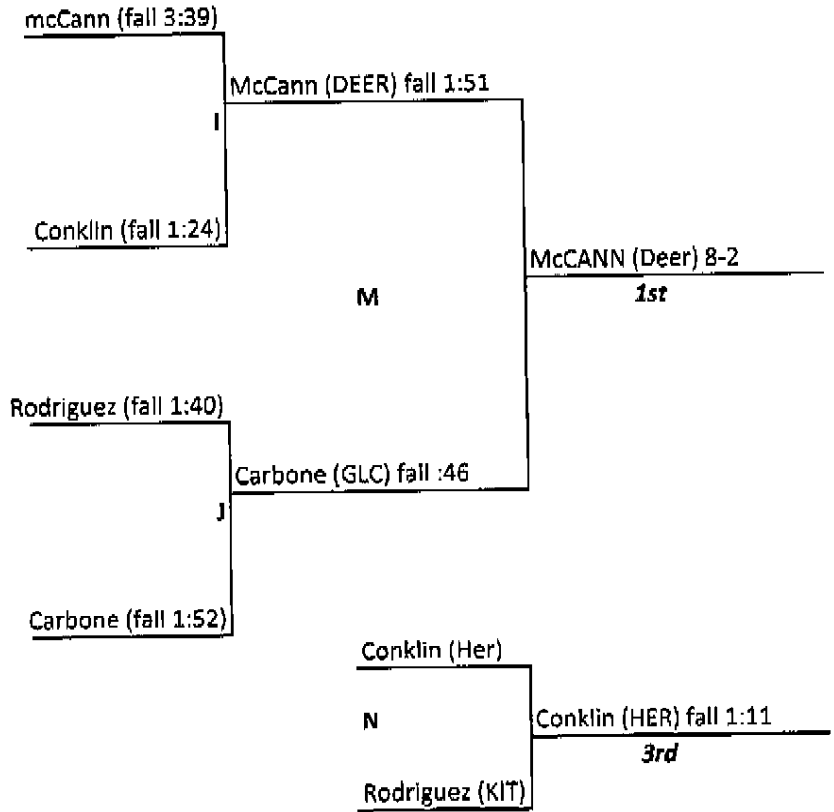

Ted DeRousse Invitational 2012

145 LBS.