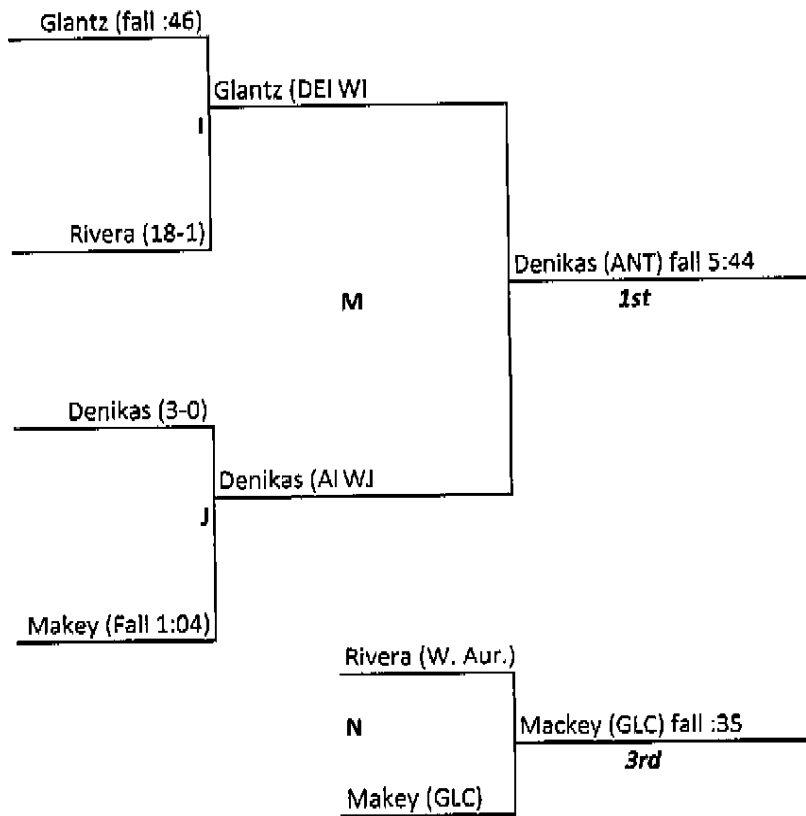

Ted DeRousse Invitational 2012

138 LBS.