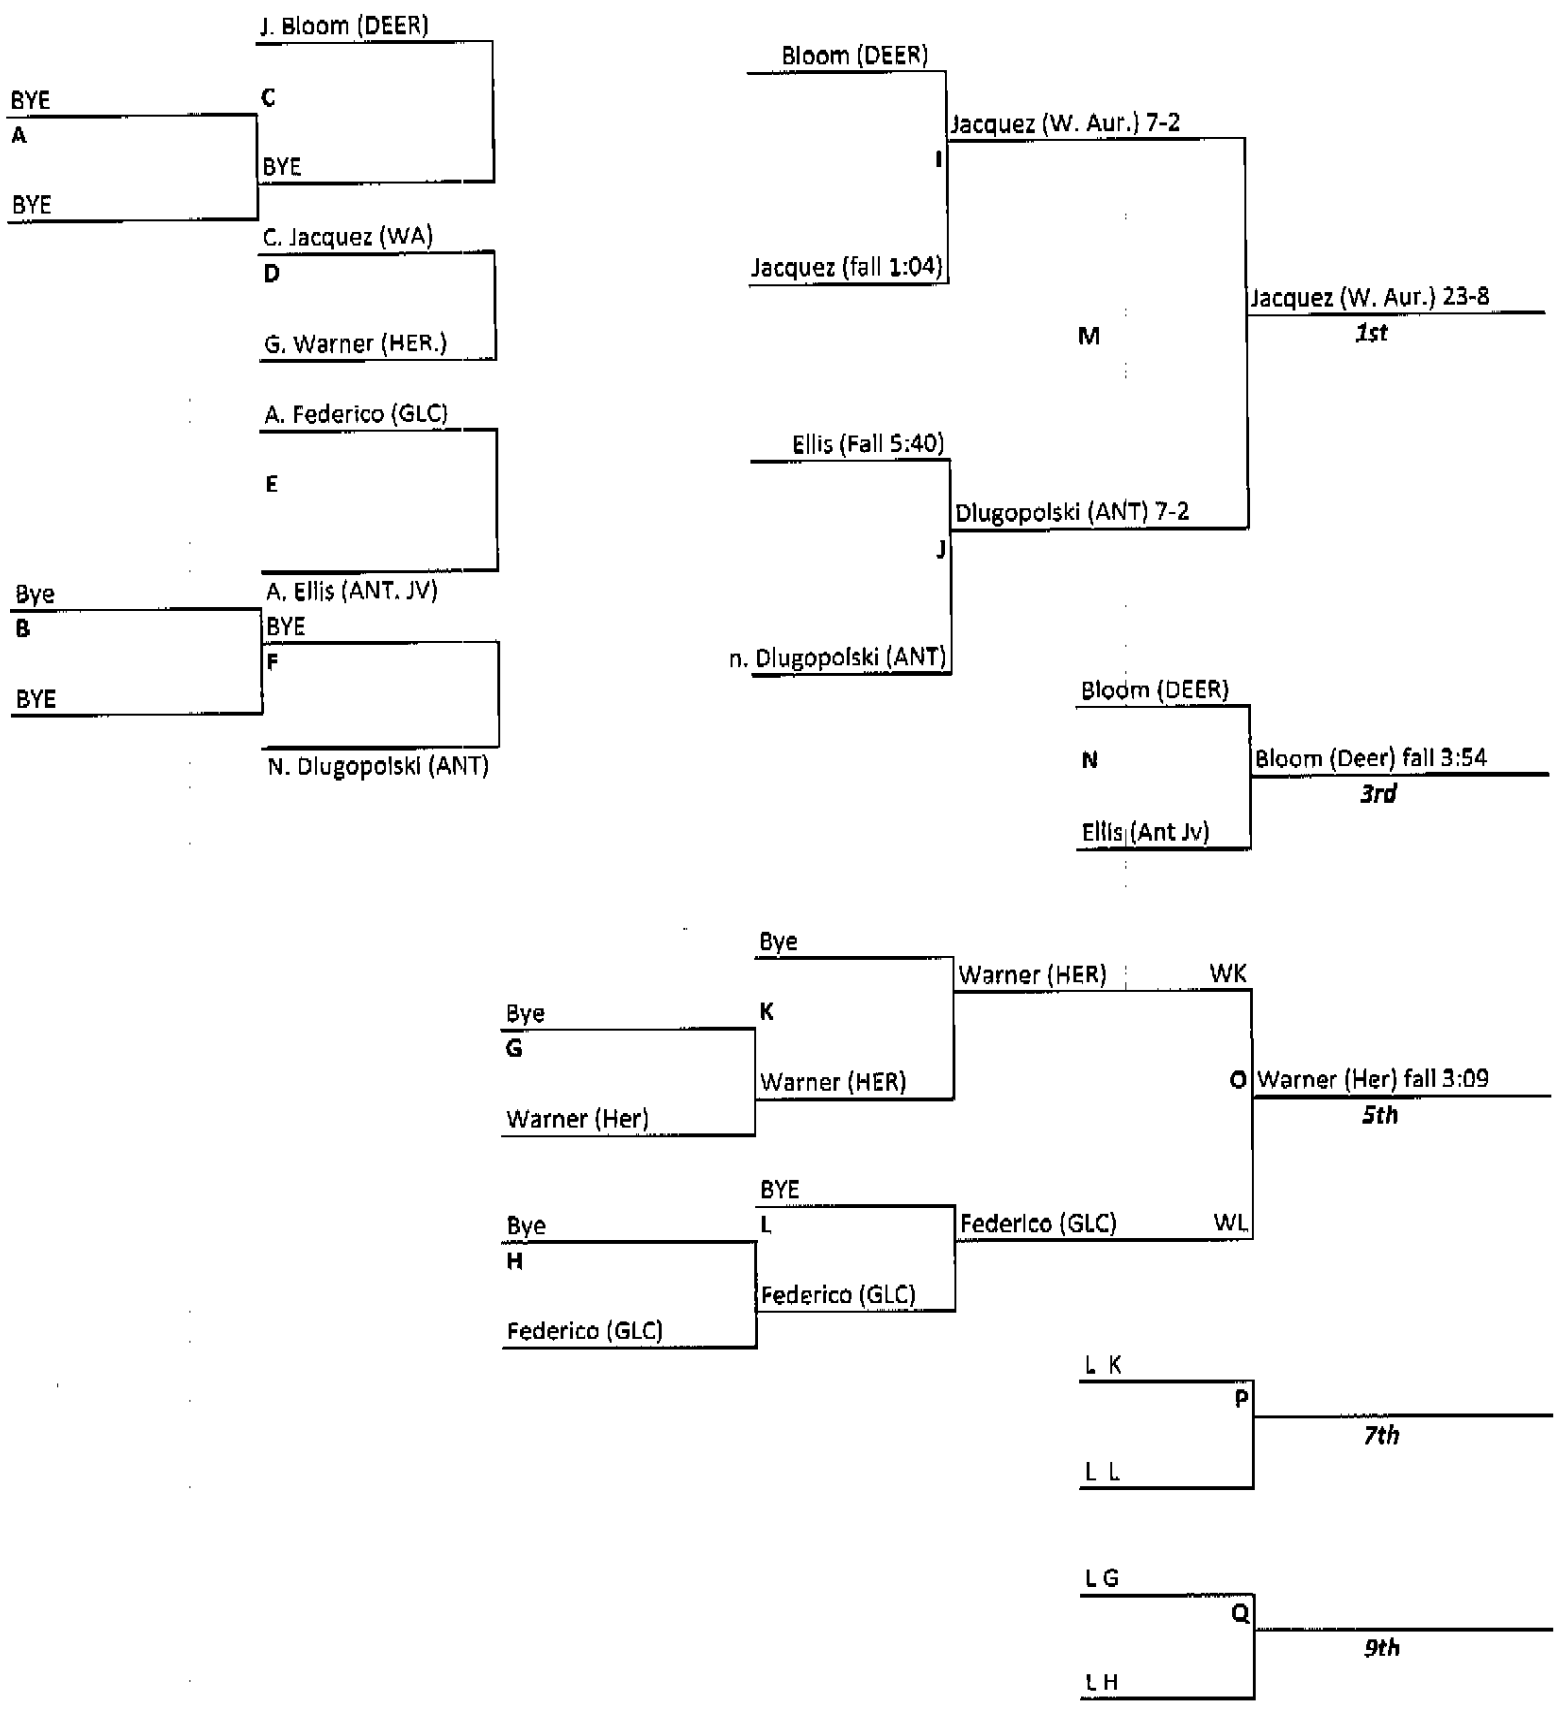

Ted DeRousse Invitational 2012

120 LBS.