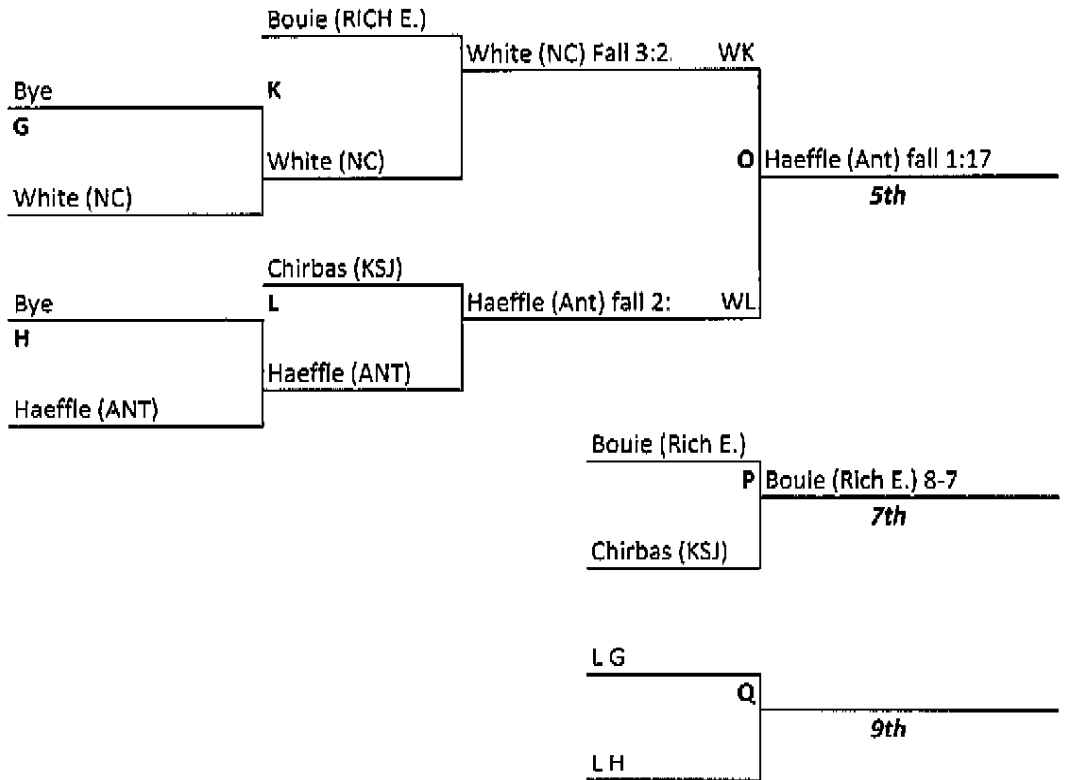

Ted DeRousse Invitational 2012

220 LBS.