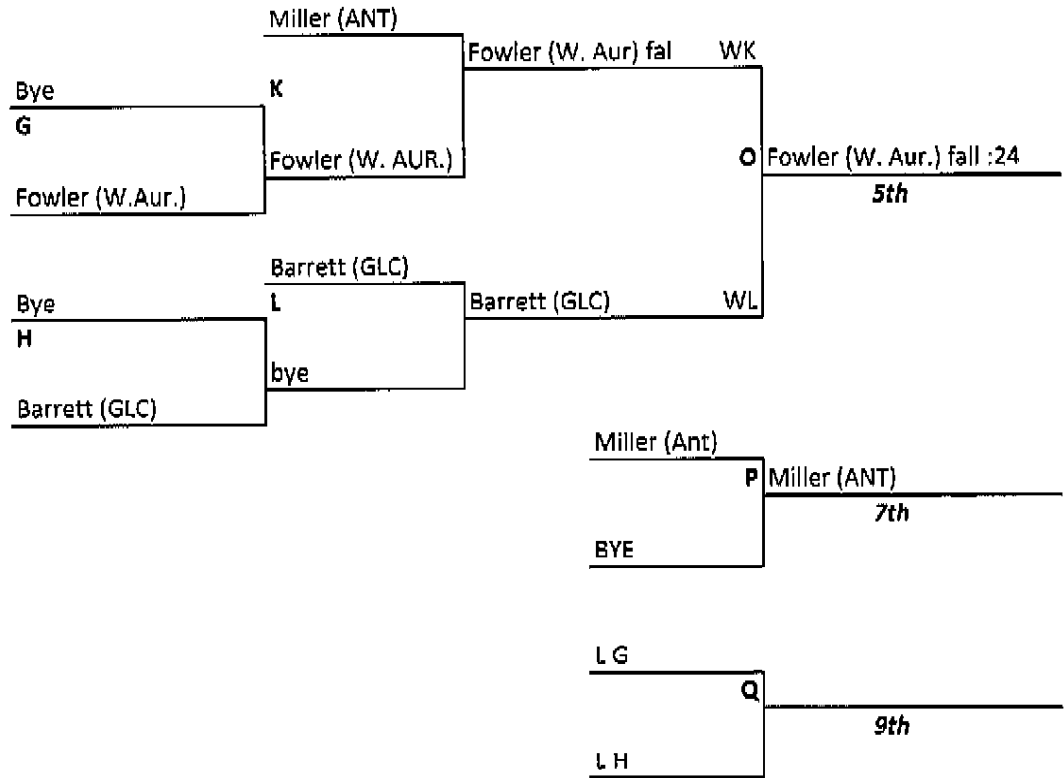

Ted DeRousse Invitational 2012

195 LBS.