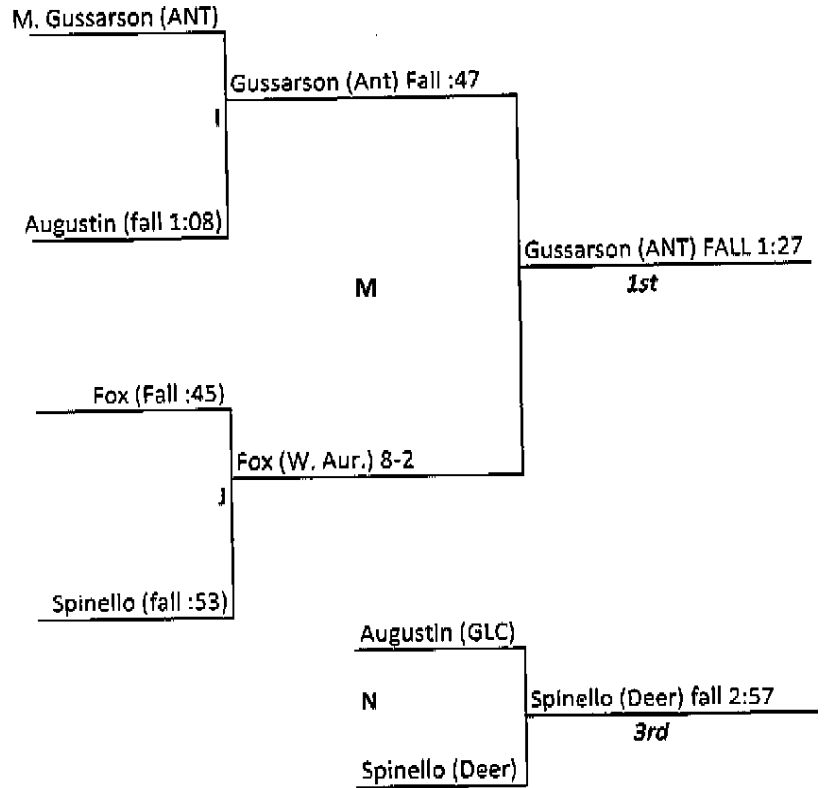

Ted DeRousse Invitational 2012

132 LBS.