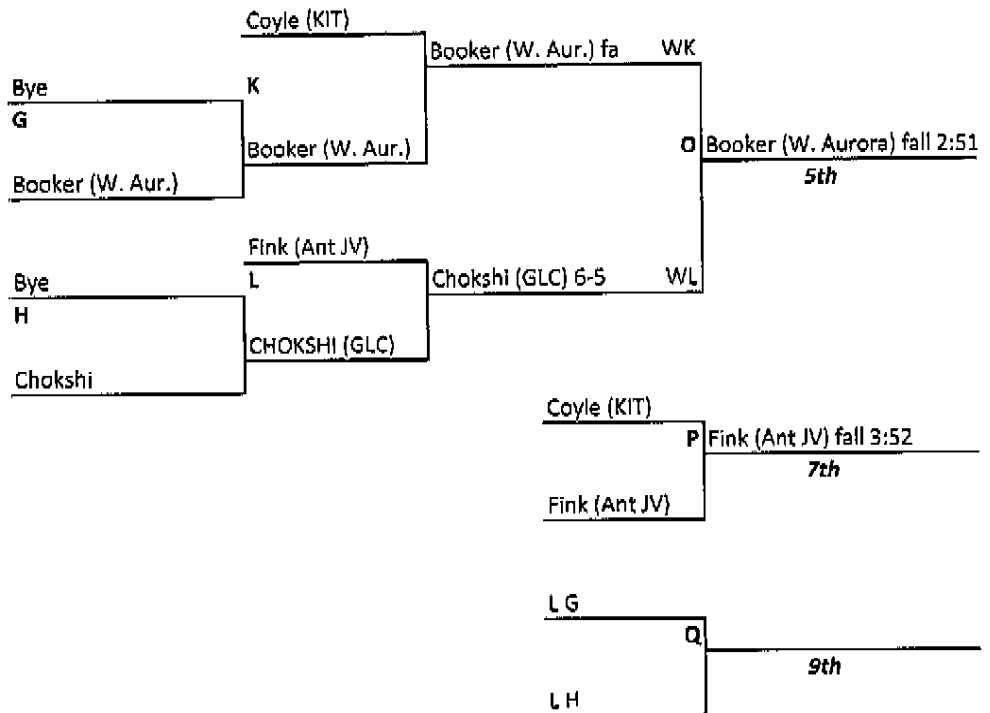

Ted DeRousse Invitational 2012

170 LBS.