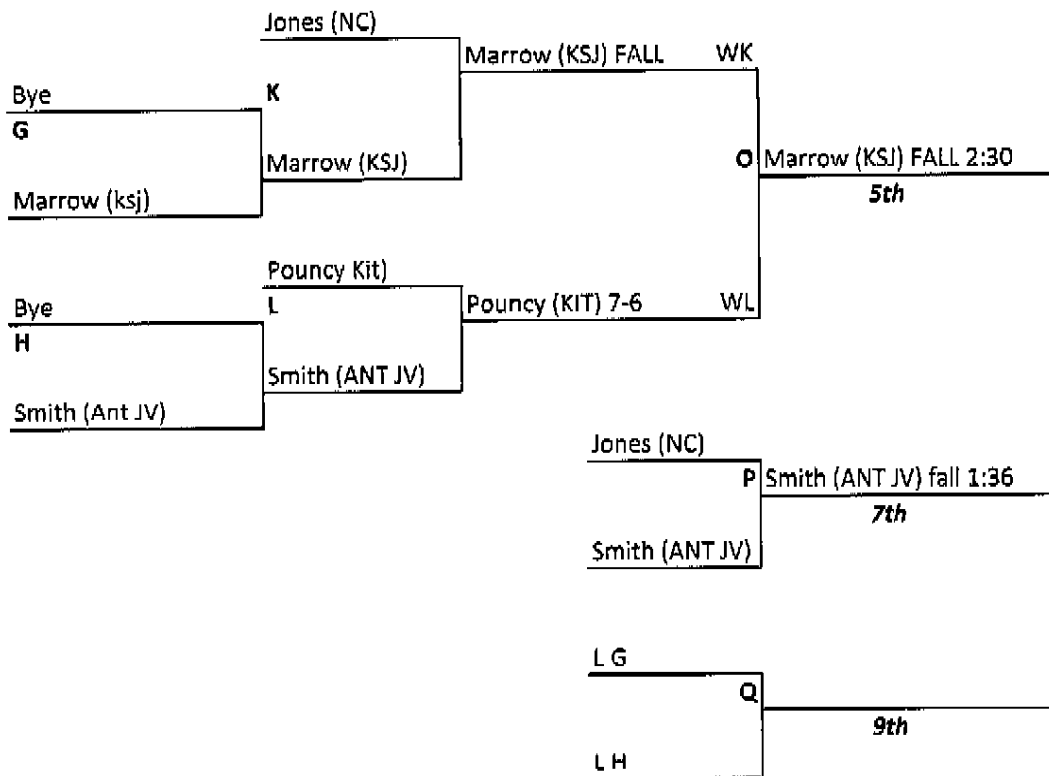

Ted DeRousse Invitational

Friday, November 23rd Dual Meet Results

Deerfield 59 Hersey 4	North Chicago 17 Ken Indian Trail 50	Rich East 15 Antioch 66	North Chicago 39 Rich East 33	Ken St. Joseph 36 Antioch JV 30
Ken St. Joseph 0 Grayslake Central 77	Hersey 45 Aurora West 34	Aurora West 46 Grayslake Central 27	Deerfield 81 Ken St. Joseph 0	Rich East 0 Deerfield 75
Ken Indian Trail 24 Antioch 55	Grayslake Central 59 Rich East 31	Antioch JV 15 Hersey 66	Antioch JV 15 Ken Indian Trail 60	Aurora West 54 North Chicago 21
Antioch JV 30 North Chicago 39	Antioch 78 Ken St. Joseph 3	Ken Indian Trail 3 Deerfield 73	Hersey 23 Grayslake Central 51	Grayslake Central 15 Antioch 57
Rich East 30 Aurora West 53	Deerfield 84 Antioch JV 0	Ken St. Joseph 36 North Chicago 27	Antioch 39 Aurora West 21	Ken Indian Trail 27 Hersey 36

113 LBS.

Ted DeRousse Invitational 2012

120 LBS.

Ted DeRousse Invitational 2012

126 LBS.

Ted DeRousse Invitational 2012

132 LBS.

Ted DeRousse Invitational 2012