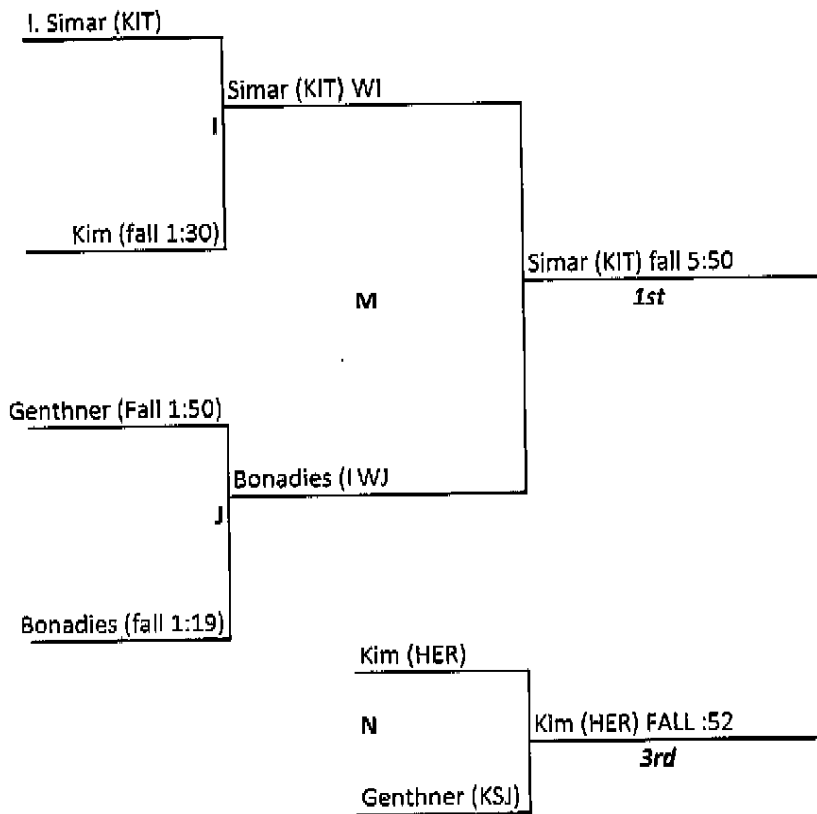

Ted DeRousse Invitational

Friday, November 23rd Dual Meet Results

Deerfield 59 Hersey 4	North Chicago 17 Ken Indian Trail 50	Rich East 15 Antioch 66	North Chicago 39 Rich East 33	Ken St. Joseph 36 Antioch JV 30
Ken St. Joseph 0 Grayslake Central 77	Hersey 45 Aurora West 34	Aurora West 46 Grayslake Central 27	Deerfield 81 Ken St. Joseph 0	Rich East 0 Deerfield 75
Ken Indian Trail 24 Antioch 55	Grayslake Central 59 Rich East 31	Antioch JV 15 Hersey 66	Antioch JV 15 Ken Indian Trail 60	Aurora West 54 North Chicago 21
Antioch JV 30 North Chicago 39	Antioch 78 Ken St. Joseph 3	Ken Indian Trail 3 Deerfield 73	Hersey 23 Grayslake Central 51	Grayslake Central 15 Antioch 57
Rich East 30 Aurora West 53	Deerfield 84 Antioch JV 0	Ken St. Joseph 36 North Chicago 27	Antioch 39 Aurora West 21	Ken Indian Trail 27 Hersey 36

Team Standings after Friday's Dual Meet Matches:

Place	Team	Points
T1	Antioch	25
T1	Deerfield	25
T3	Grayslake Central	15
T3	Hersey	15
T3	West Aurora	15
T6	North Chicago	10
T6	Kenosha Indian Trail	10
T6	Kenosha St. Joseph	10
T9	Antioch JV	0
T9	Rich East	0

138 LBS.

Ted DeRousse Invitational 2012

145 LBS.

Ted DeRousse Invitational 2012

152 LBS.

Ted DeRousse Invitational 2012

160 LBS.

Ted DeRousse Invitational 2012

170 LBS.

Ted DeRousse Invitational 2012

182 LBS.

Ted DeRousse Invitational 2012

195 LBS.

Ted DeRousse Invitational 2012

220 LBS.

Ted DeRousse Invitational 2012