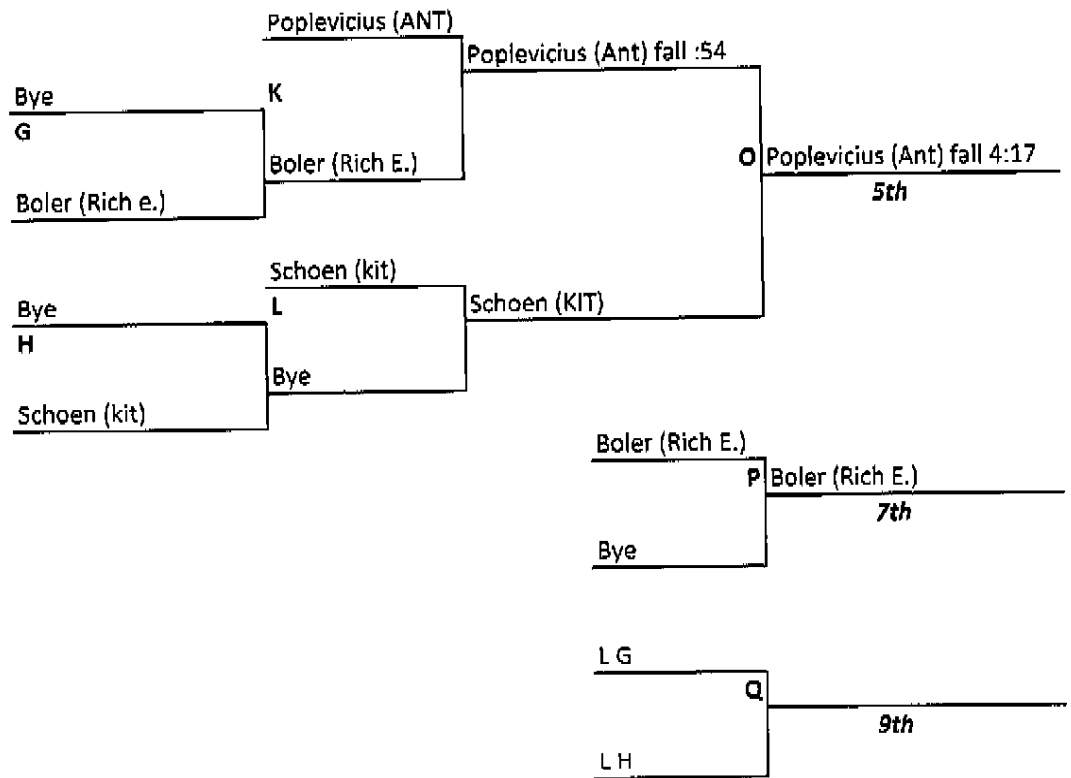

Ted DeRousse Invitational 2012

182 LBS.