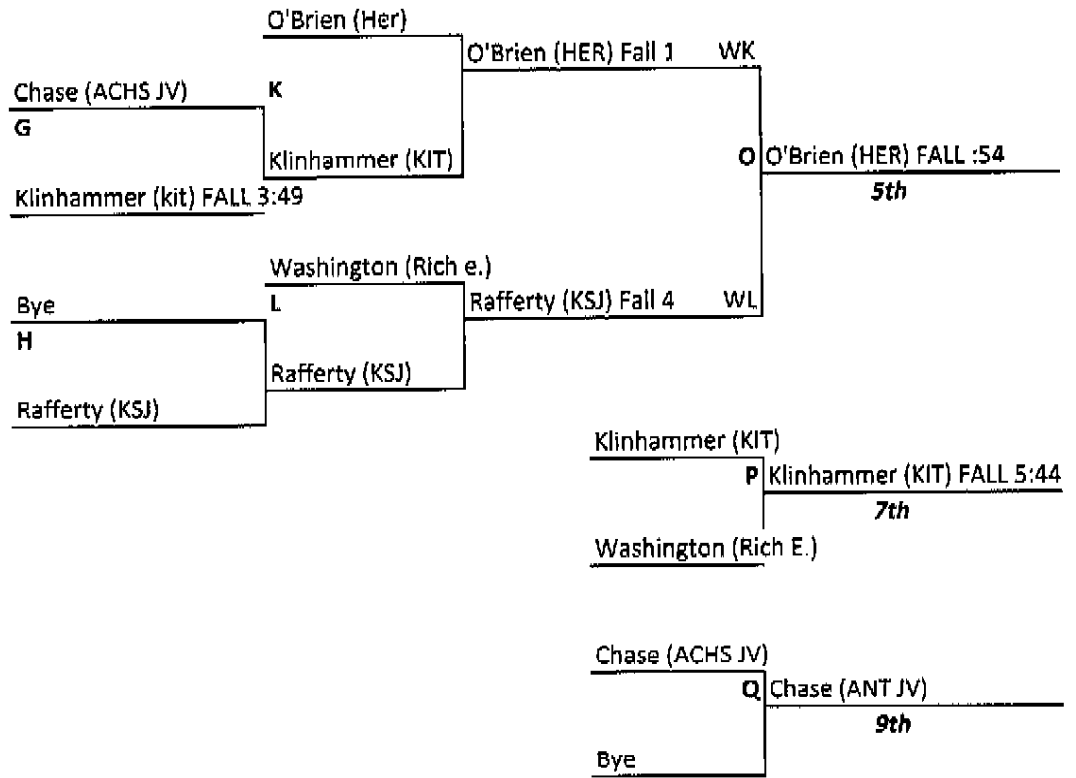

Ted DeRouse Invitational 2012

113 LBS.