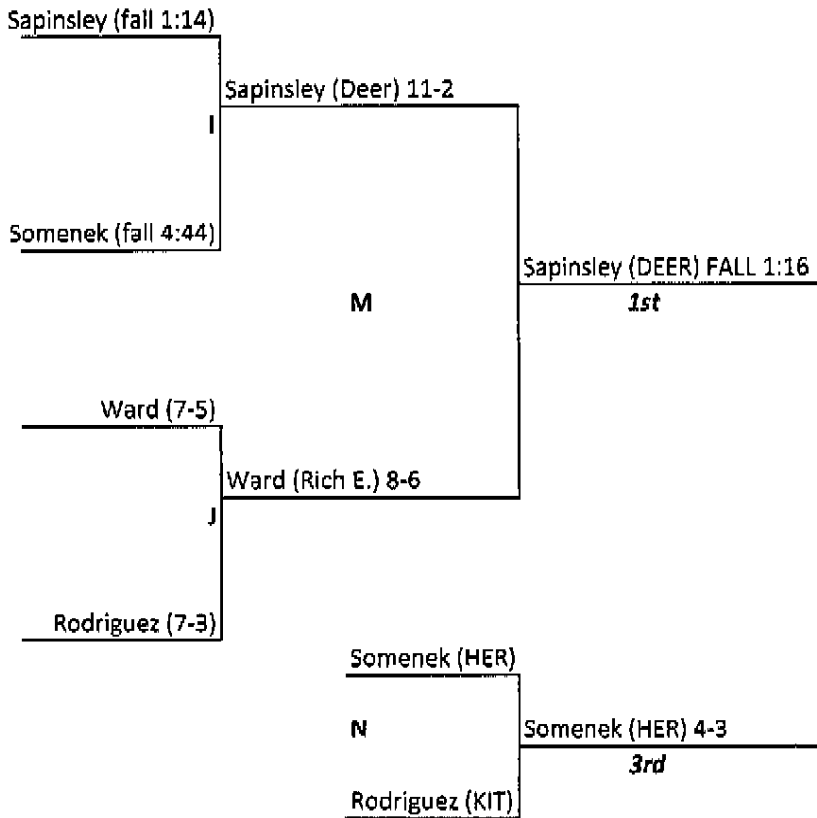

Ted DeRousse Invitational 2012

152 LBS.