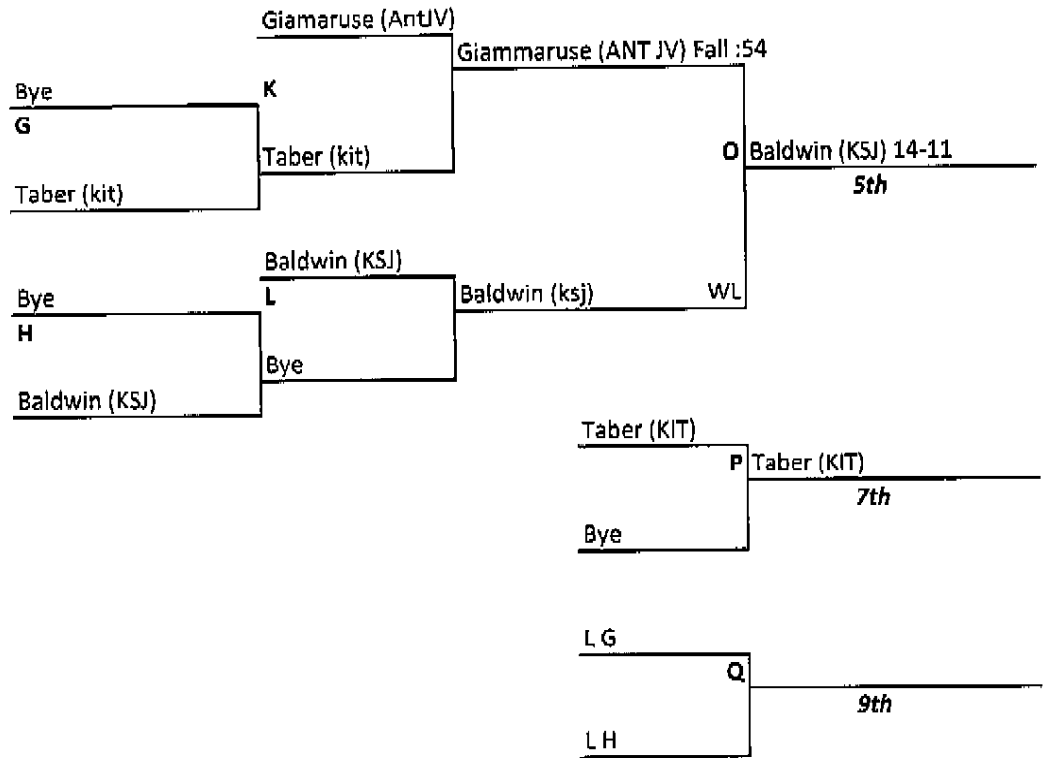

Ted DeRousse Invitational 2012

132 LBS.