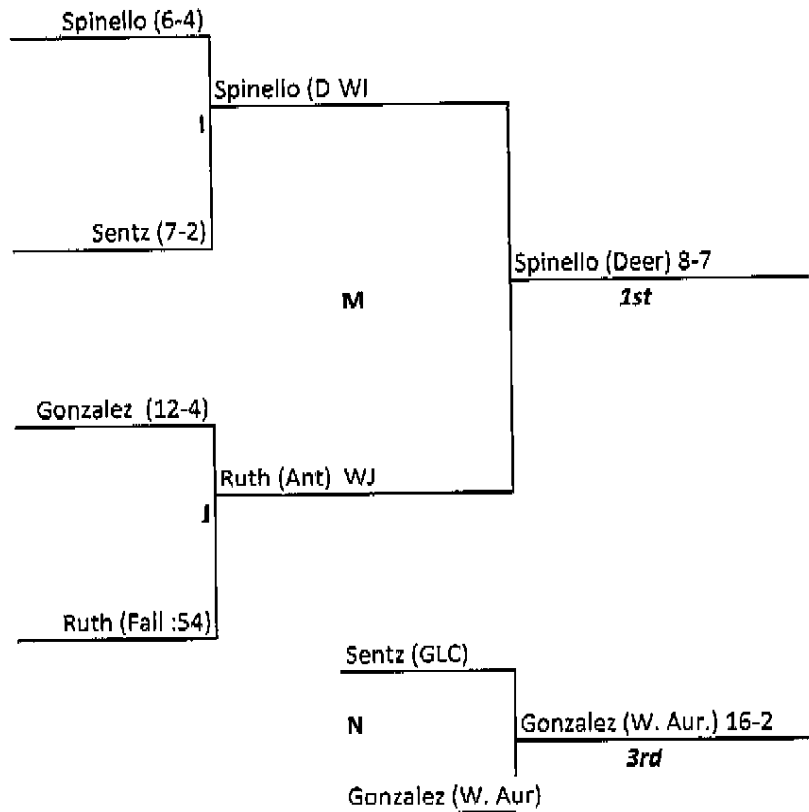

Ted DeRousse Invitational

Friday, November 23rd Dual Meet Results

Deerfield 59 Hersey 4	North Chicago 17 Ken Indian Trail 50	Rich East 15 Antioch 66	North Chicago 39 Rich East 33	Ken St. Joseph 36 Antioch JV 30
Ken St. Joseph 0 Grayslake Central 77	Hersey 45 Aurora West 34	Aurora West 46 Grayslake Central 27	Deerfield 81 Ken St. Joseph 0	Rich East 0 Deerfield 75
Ken Indian Trail 24 Antioch 55	Grayslake Central 59 Rich East 31	Antioch JV 15 Hersey 66	Antioch JV 15 Ken Indian Trail 60	Aurora West 54 North Chicago 21
Antioch JV 30 North Chicago 39	Antioch 78 Ken St. Joseph 3	Ken Indian Trail 3 Deerfield 73	Hersey 23 Grayslake Central 51	Grayslake Central 15 Antioch 57
Rich East 30 Aurora West 53	Deerfield 84 Antioch JV 0	Ken St. Joseph 36 North Chicago 27	Antioch 39 Aurora West 21	Ken Indian Trail 27 Hersey 36

Team Standings after Friday's Dual Meet Matches:

Place	Team	Points
T1	Antioch	25
T1	Deerfield	25
T3	Grayslake Central	15
T3	Hersey	15
T3	West Aurora	15
T6	North Chicago	10
T6	Kenosha Indian Trail	10
T6	Kenosha St. Joseph	10
T9	Antioch JV	0
T9	Rich East	0

113 LBS.

Ted DeRousse Invitational 2012

120 LBS.

Ted DeRousse Invitational 2012

126 LBS.

Ted DeRousse Invitational 2012

132 LBS.

Ted DeRousse Invitational 2012