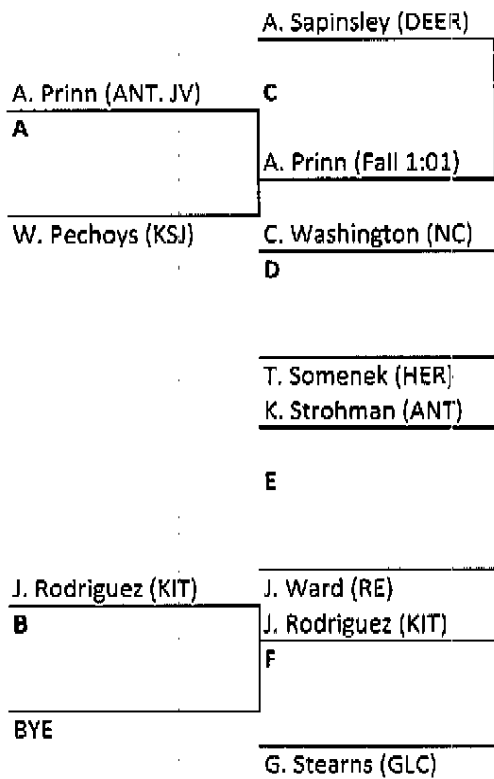

Ted DeRousse Invitational 2012

152 LBS.