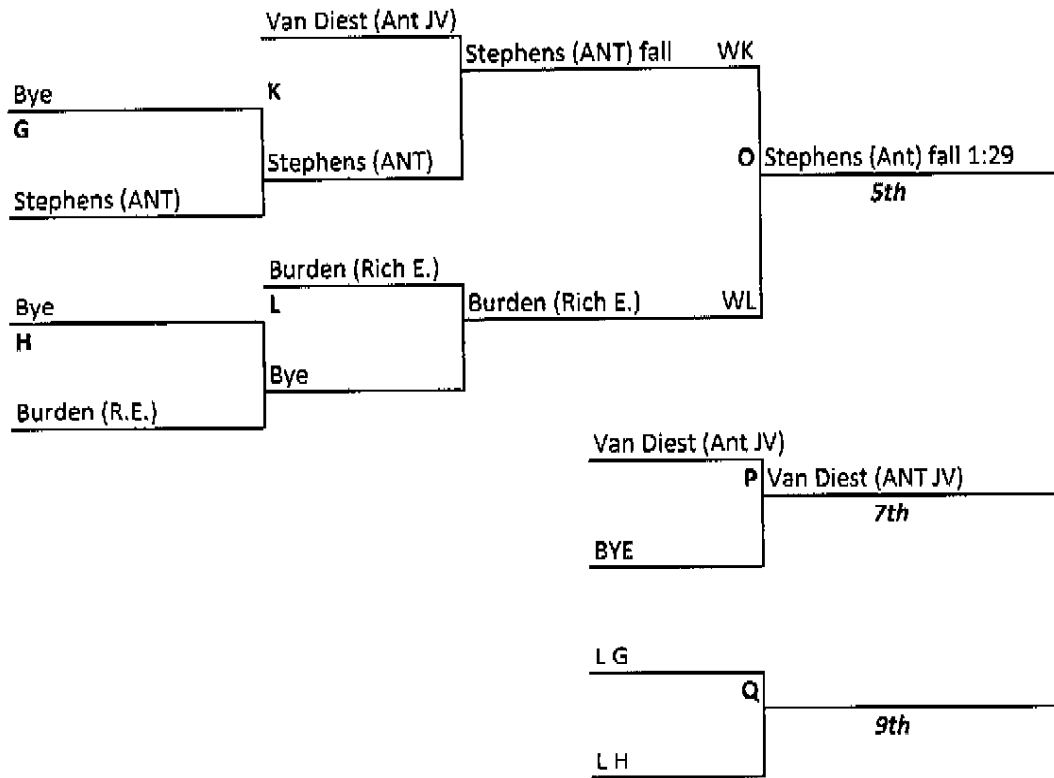

Ted DeRousse Invitational 2012

160 LBS.