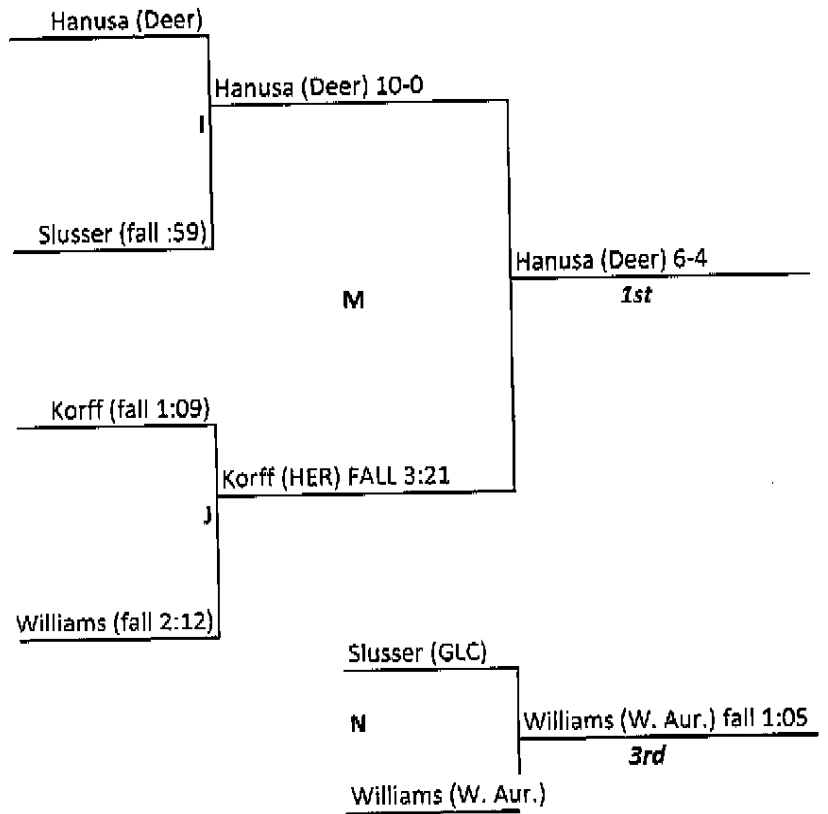

Ted DeRousse Invitational 2012

182 LBS.