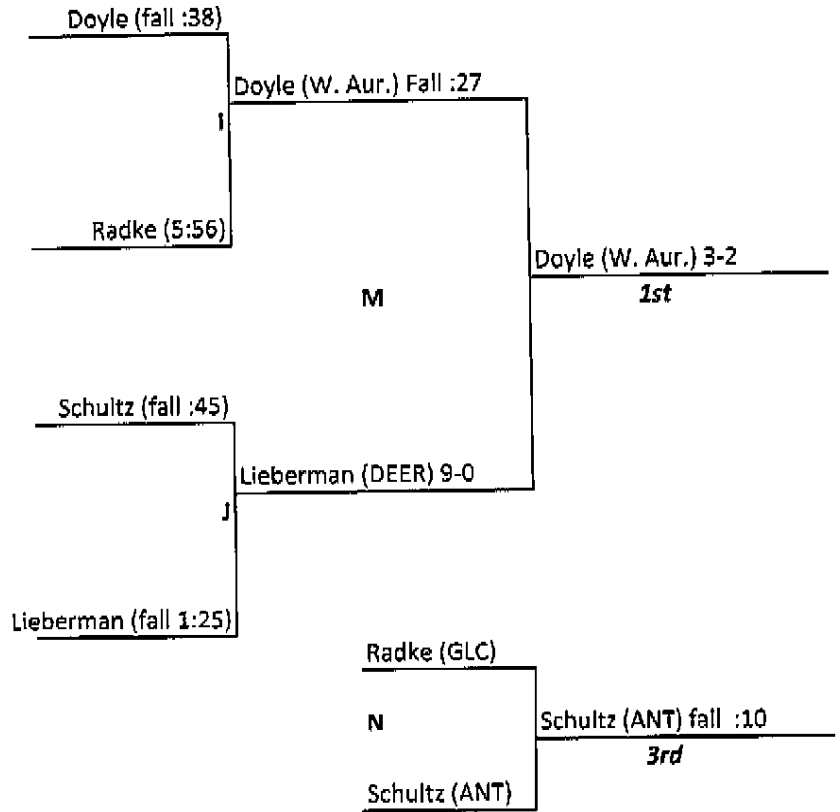

Ted DeRouse Invitational 2012

113 LBS.