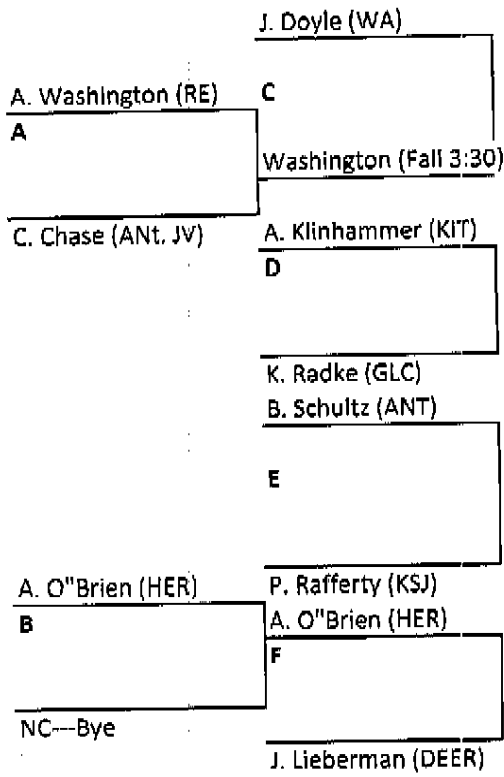

Ted DeRouse Invitational 2012

113 LBS.