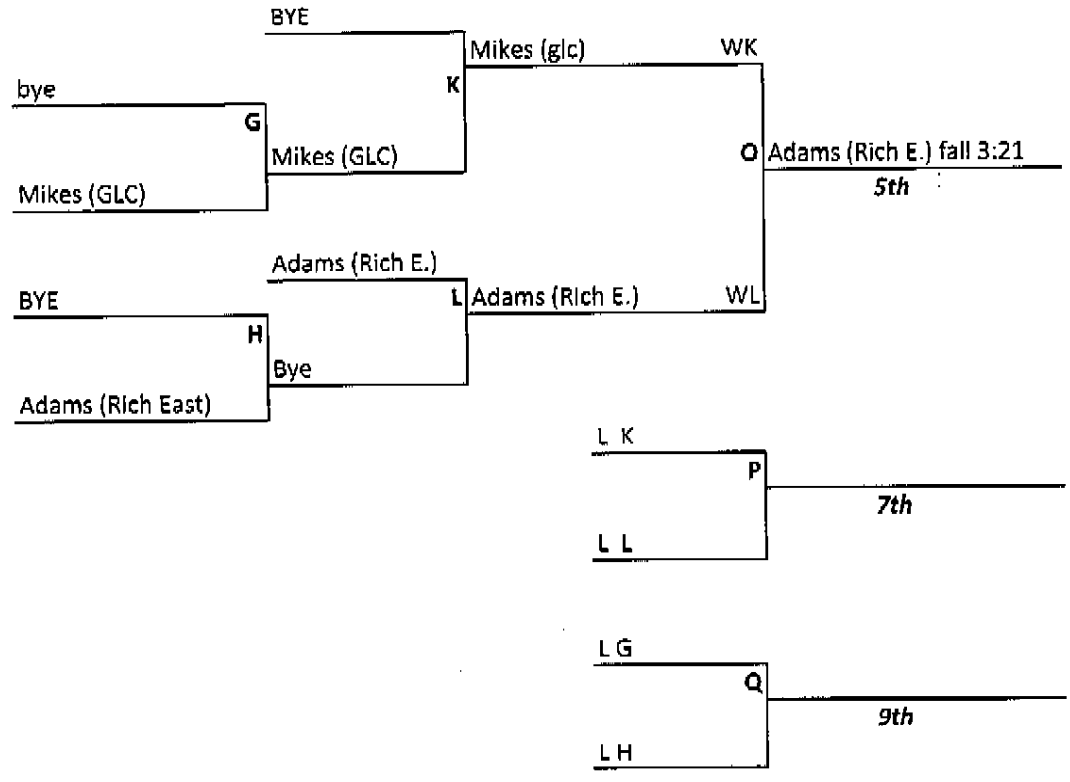

Ted DeRousse Invitational 2012

106 LBS.

Mehrholz (Deer) Fall 3:07
1st

Gross (Ant) fall 1:56
3rd

Adams (Rich E.) fall 3:21
5th

7th

9th