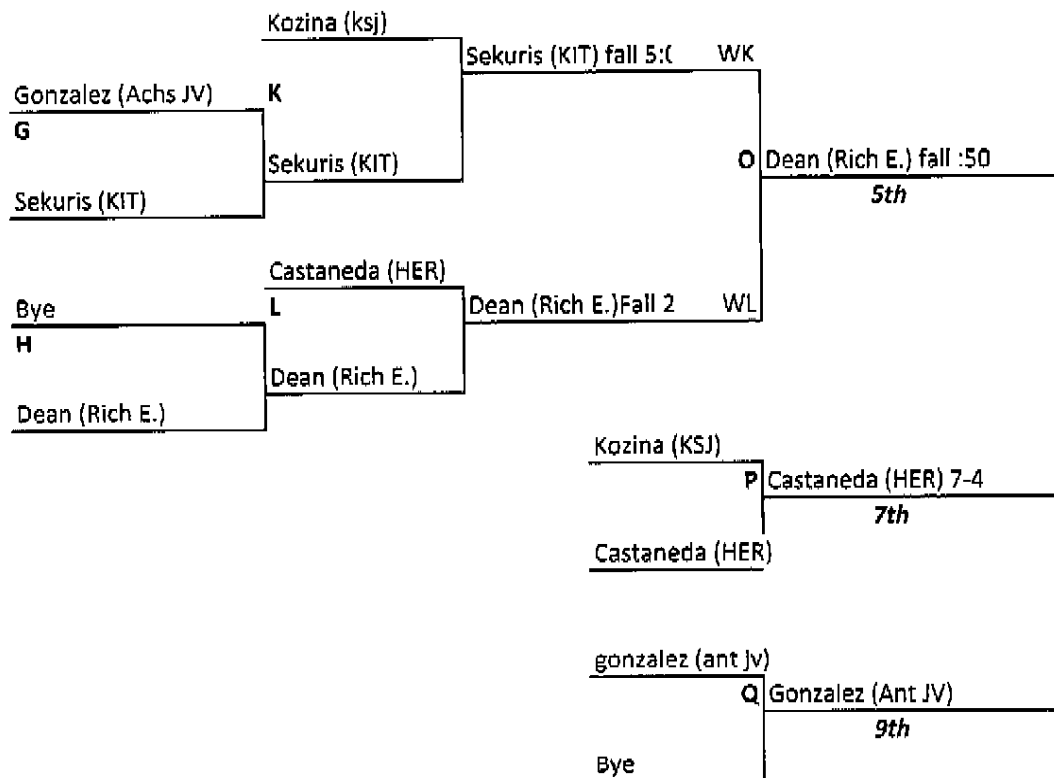

Ted DeRousse Invitational 2012

138 LBS.