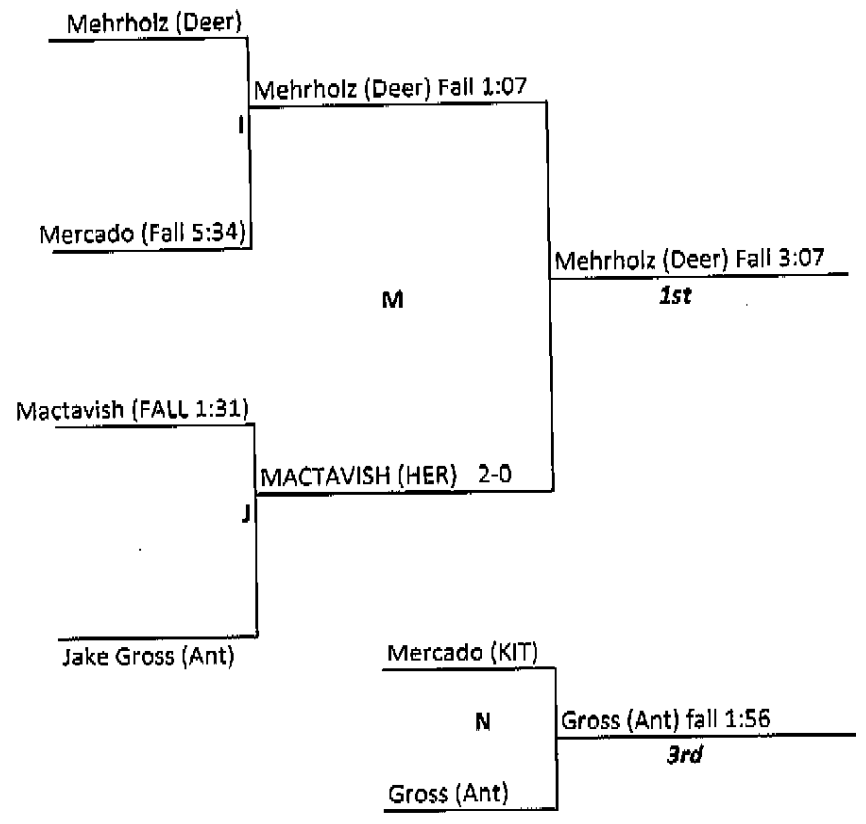

Ted DeRousse Invitational 2012

106 LBS.

Mehrholz (Deer) Fall 3:07
1st

Gross (Ant) fall 1:56
3rd

Adams (Rich E.) fall 3:21
5th

7th

9th