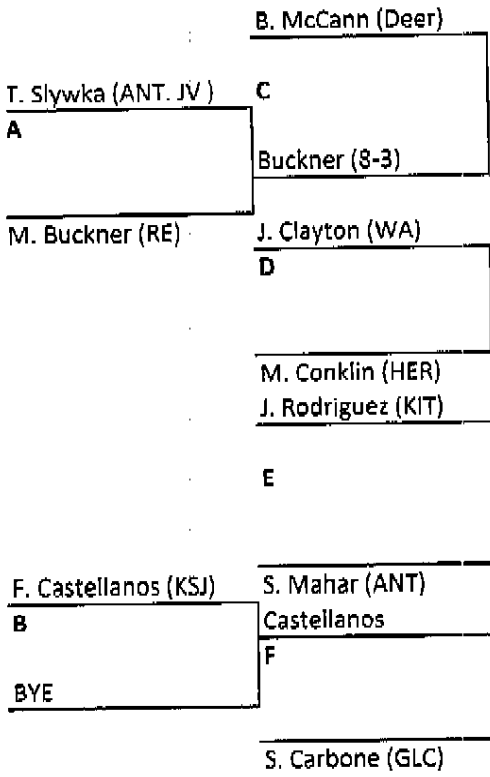

Ted DeRousse Invitational 2012

145 LBS.