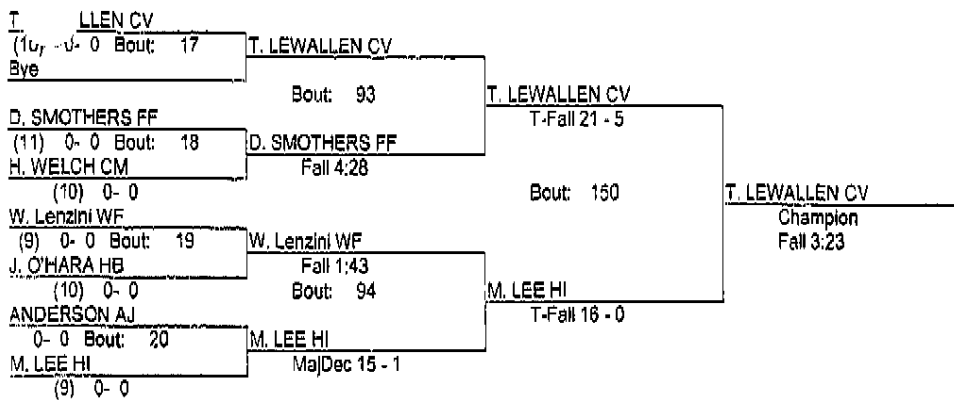

REDBIRD INVITATIONAL

1/7/12

126

- Place Winners -

- 1st D. DICKEN HI (11) 3- 0
- 2nd MERRIHMAN AJ (10) 2- 1
- 3rd B. DEES CV (10) 3- 1
- 4th B. ROBERTSON FF (10) 2- 2

REDBIRD INVITATIONAL

1/7/12

132