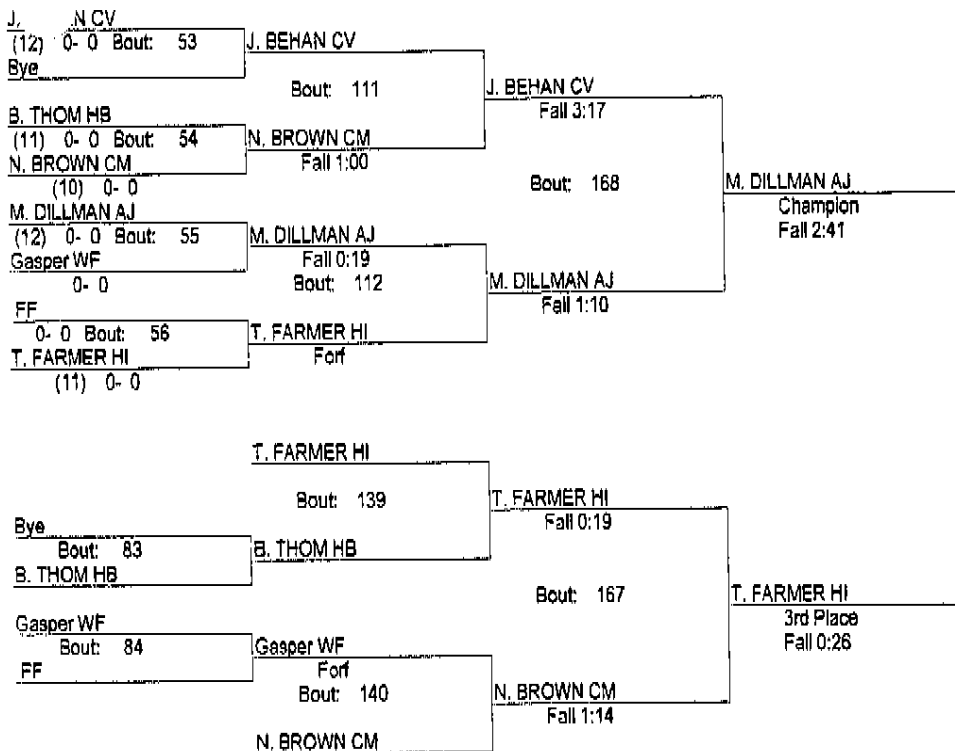

REDBIRD INVITATIONAL

1/7/12

195

- Place Winners -
- 1st D. ROSBOROUGH HI (12) 2- 0
 - 2nd L. TRIPP AJ (11) 2- 1
 - 3rd T. JEFFERIES HB (12) 3- 1
 - 4th K. AVRIPAS WF (12) 1- 2

REDBIRD INVITATIONAL

1/7/12

220

- Place Winners -

- 1st S. WEBER HI (11) 2- 0
- 2nd Z. CLETCHER HB (12) 2- 1
- 3rd A. ELLIS CV (11) 3- 1
- 4th B. KARNES WF (11) 1- 2

REDBIRD INVITATIONAL

1/7/12

285

- Place Winners -
- 1st M. DILLMAN AJ (12) 3- 0
 - 2nd J. BEHAN CV (12) 1- 1
 - 3rd T. FARMER HI (11) 3- 1
 - 4th N. BROWN CM (10) 2- 2