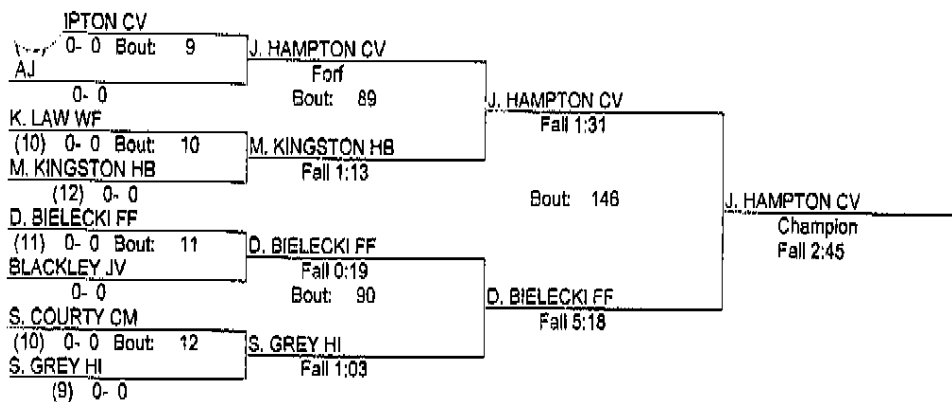

1/7/12

113

- Place Winners -
- 1st A. ADAMS AJ (12) 3- 0
 - 2nd B. MENEES WF (10) 2- 1
 - 3rd M. WALLACE HI (9) 3- 1
 - 4th J. BROWN HB (12) 2- 2

REDBIRD INVITATIONAL

1/7/12

120

- Place Winners -

- 1st J. HAMPTON CV (10) 3- 0
- 2nd D. BIELECKI FF (11) 2- 1
- 3rd M. KINGSTON HB (12) 3- 1
- 4th K. LAW WF (10) 2- 2