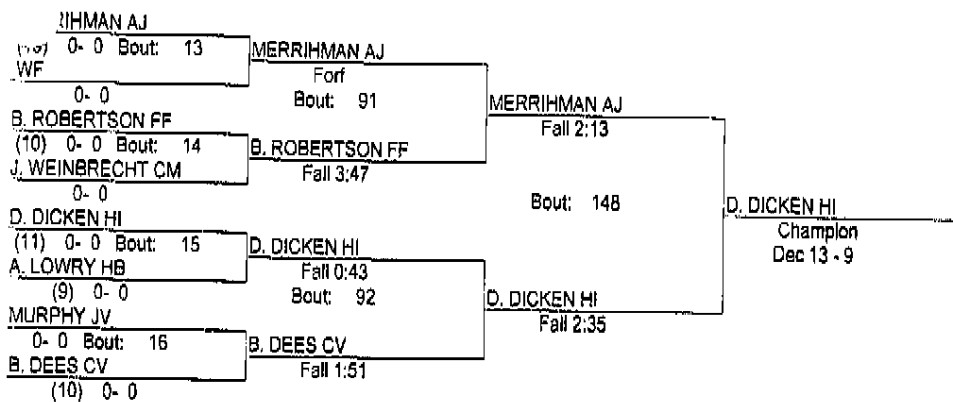

REDBIRD INVITATIONAL

1/7/12

126

- Place Winners -

- 1st D. DICKEN HI (11) 3- 0
- 2nd MERRIHMAN AJ (10) 2- 1
- 3rd B. DEES CV (10) 3- 1
- 4th B. ROBERTSON FF (10) 2- 2