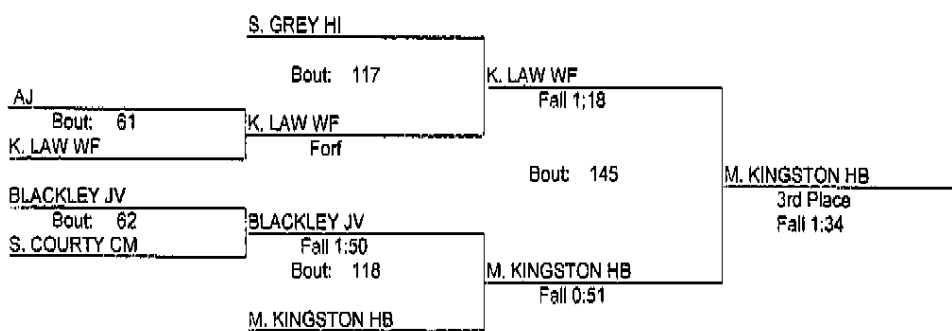

1/7/12

113

- Place Winners -
- 1st A. ADAMS AJ (12) 3- 0
 - 2nd B. MENEES WF (10) 2- 1
 - 3rd M. WALLACE HI (9) 3- 1
 - 4th J. BROWN HB (12) 2- 2

REDBIRD INVITATIONAL

1/7/12

120

- Place Winners -

- 1st J. HAMPTON CV (10) 3- 0
- 2nd D. BIELECKI FF (11) 2- 1
- 3rd M. KINGSTON HB (12) 3- 1
- 4th K. LAW WF (10) 2- 2