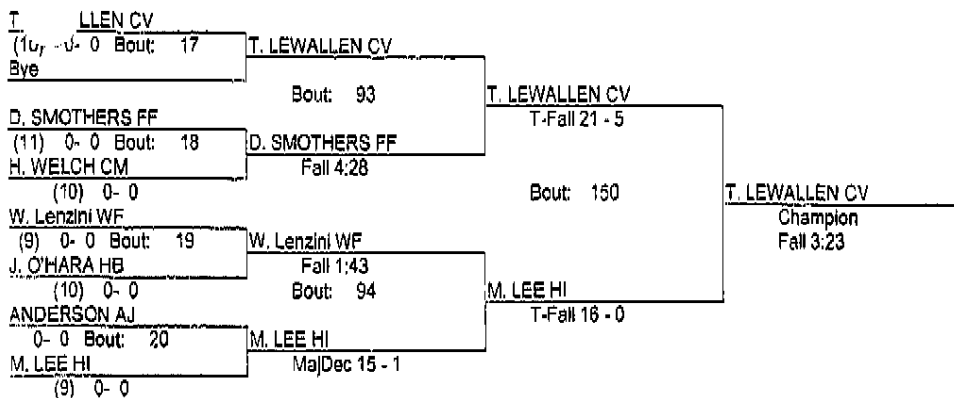

REDBIRD INVITATIONAL

1/7/12

126

- Place Winners -

- 1st D. DICKEN HI (11) 3- 0
- 2nd MERRIHMAN AJ (10) 2- 1
- 3rd B. DEES CV (10) 3- 1
- 4th B. ROBERTSON FF (10) 2- 2

REDBIRD INVITATIONAL

1/7/12

132