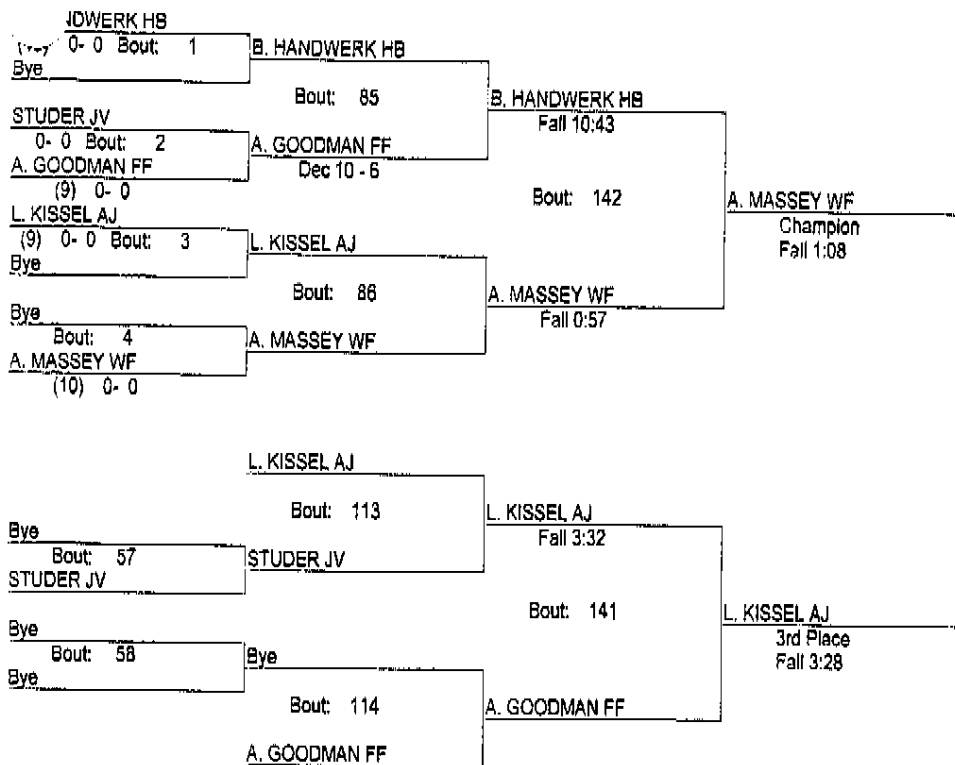

REDBIRD INVITATIONAL

1/7/12

Place	Score	Name	1st	2nd	3rd	4th	5th	6th
1	202.00	WEST FRANKFORT	4	2	1	4		
2	183.50	HIGHLAND	3	3	2	1		
3	176.00	ANNA	3	3	3			
4	166.50	CARTERVILLE	2	2	3	1		
5	148.50	HARRISBURG		2	3	4		
6	121.00	CARM	2	1	2	1		
7	68.00	FAIRFIELD		1		3		
8	12.00	WF JV						

* Team has non-scoring wrestler

REDBIRD INVITATIONAL

1/7/12

106

- Place Winners -
- 1st A. MASSEY WF (10) 2- 0
 - 2nd B. HANDWERK HB (10) 1- 1
 - 3rd L. KISSEL AJ (9) 2- 1
 - 4th A. GOODMAN FF (9) 1- 2

REDBIRD INVITATIONAL