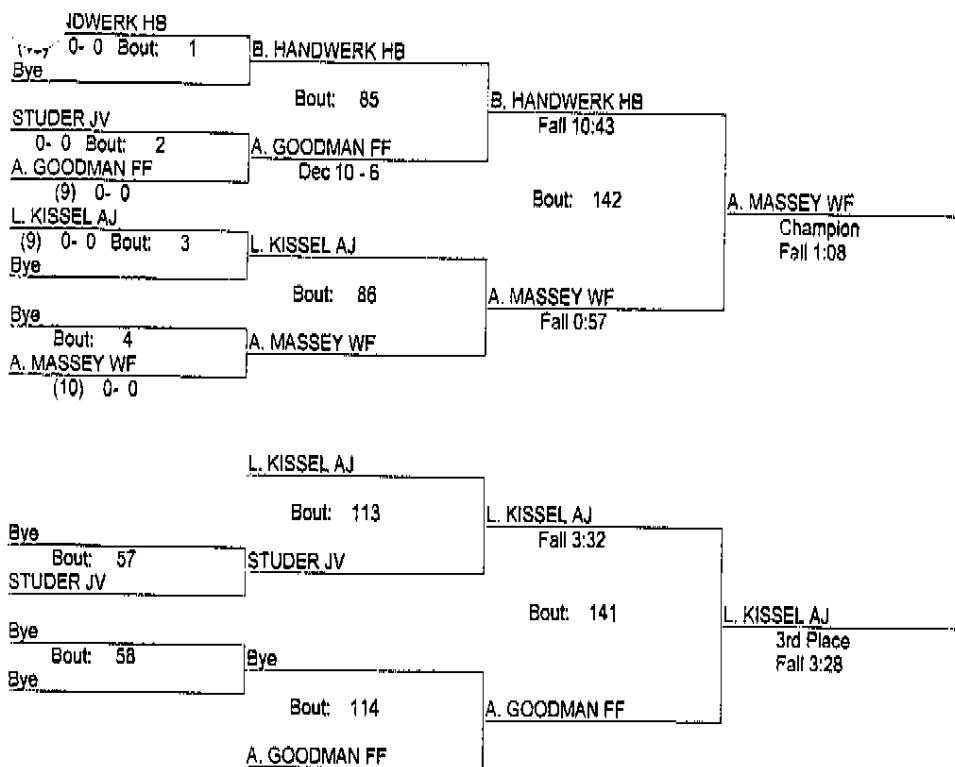

REDBIRD INVITATIONAL

1/7/12

Place	Score	Name	1st	2nd	3rd	4th	5th	6th
1	202.00	WEST FRANKFORT	4	2	1	4		
2	183.50	HIGHLAND	3	3	2	1		
3	176.00	ANNA	3	3	3			
4	166.50	CARTERVILLE	2	2	3	1		
5	148.50	HARRISBURG		2	3	4		
6	121.00	CARM	2	1	2	1		
7	68.00	FAIRFIELD		1		3		
8	12.00	WF JV						

* Team has non-scoring wrestler

REDBIRD INVITATIONAL

1/7/12

106

- Place Winners -
- 1st A. MASSEY WF (10) 2- 0
 - 2nd B. HANDWERK HB (10) 1- 1
 - 3rd L. KISSEL AJ (9) 2- 1
 - 4th A. GOODMAN FF (9) 1- 2

REDBIRD INVITATIONAL