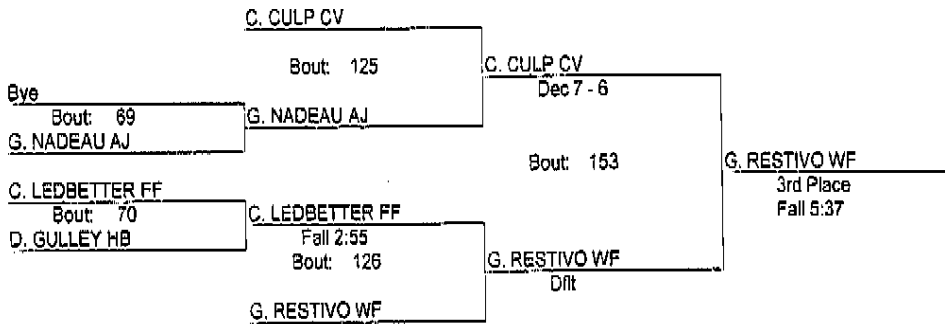

REDBIRD INVITATIONAL

1/7/12

145

- Place Winners -

- 1st S. QUITUGUA CM (10) 3- 0
- 2nd Z. BRAMSTEDT HI (11) 2- 1
- 3rd G. RESTIVO WF (11) 2- 1
- 4th C. CULP CV (12) 2- 2