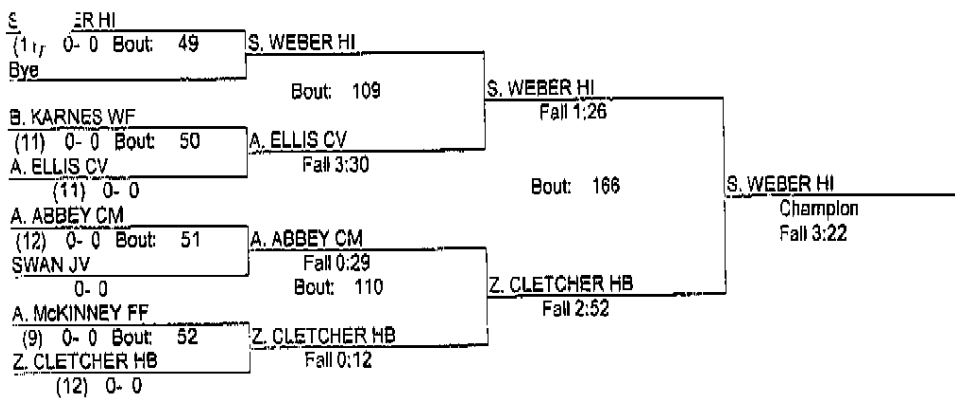

REDBIRD INVITATIONAL

1/7/12

220

- Place Winners -

1st S. WEBER HI	(11) 2- 0
2nd Z. CLETCHER HB	(12) 2- 1
3rd A. ELLIS CV	(11) 3- 1
4th B. KARNES WF	(11) 1- 2