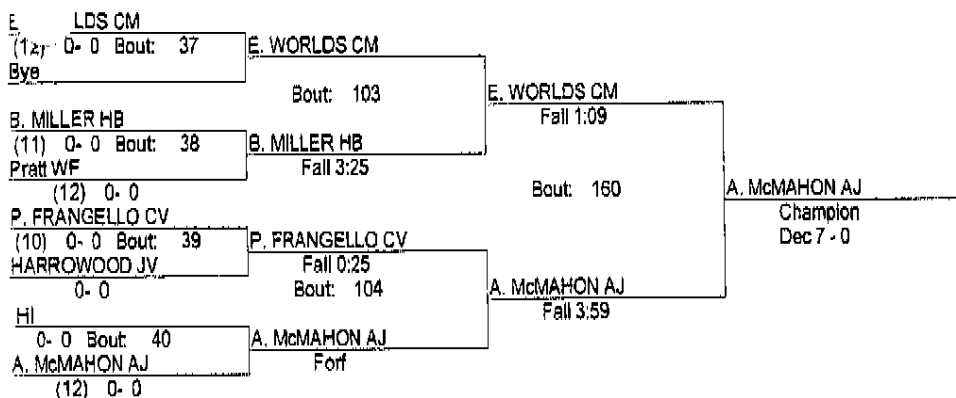

REDBIRD INVITATIONAL

1/7/12

170

- Place Winners -

1st A. McMAHON AJ	(12) 3- 0
2nd E. WORLDS CM	(12) 1- 1
3rd P. FRANGELLO CV	(10) 3- 1
4th B. MILLER HB	(11) 2- 2