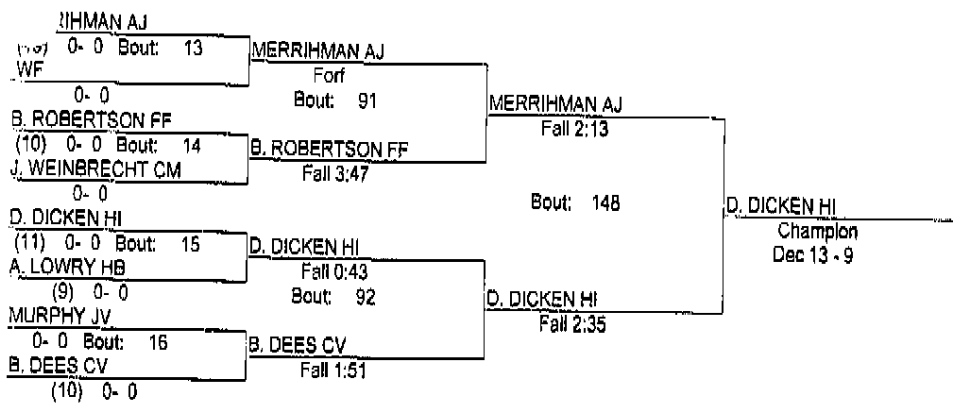

REDBIRD INVITATIONAL

1/7/12

126

- Place Winners -

- 1st D. DICKEN HI (11) 3- 0
- 2nd MERRIHMAN AJ (10) 2- 1
- 3rd B. DEES CV (10) 3- 1
- 4th B. ROBERTSON FF (10) 2- 2