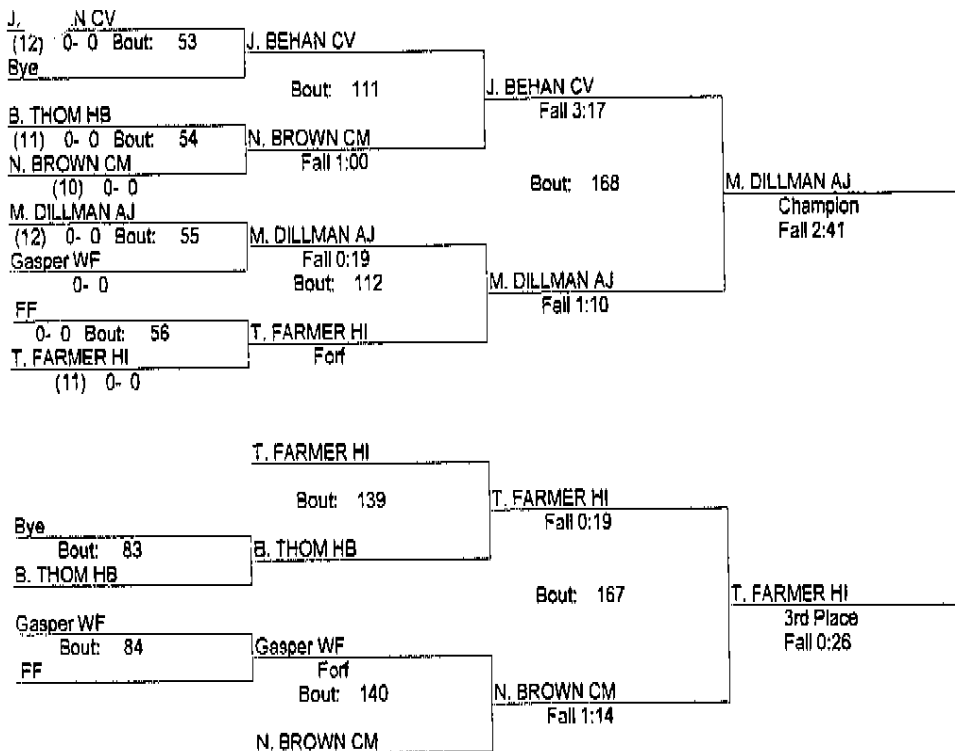

- Place Winners -
- 1st C. PETERSON CM (12) 2- 0
 - 2nd J. THARP WF (12) 2- 1
 - 3rd D. DAVIS HB (12) 3- 1
 - 4th A. THOMAS FF (10) 1- 2

REDBIRD INVITATIONAL

1/7/12

195

- Place Winners -
- 1st D. ROSBOROUGH HI (12) 2- 0
 - 2nd L. TRIPP AJ (11) 2- 1
 - 3rd T. JEFFERIES HB (12) 3- 1
 - 4th K. AVRIPAS WF (12) 1- 2

REDBIRD INVITATIONAL

1/7/12

220

- Place Winners -

1st S. WEBER HI	(11) 2- 0
2nd Z. CLETCHER HB	(12) 2- 1
3rd A. ELLIS CV	(11) 3- 1
4th B. KARNES WF	(11) 1- 2

REDBIRD INVITATIONAL

1/7/12

285

- Place Winners -

- 1st M. DILLMAN AJ (12) 3- 0
- 2nd J. BEHAN CV (12) 1- 1
- 3rd T. FARMER HI (11) 3- 1
- 4th N. BROWN CM (10) 2- 2