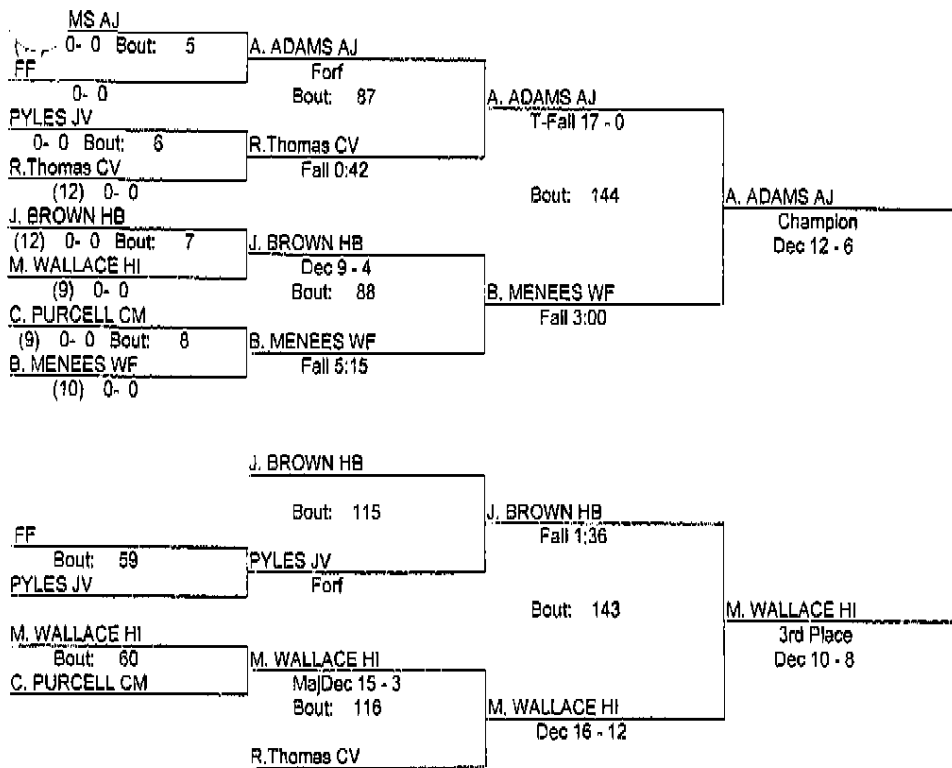

REDBIRD INVITATIONAL

1/7/12

113

1. Place Winners -
2. 1st A. ADAMS AJ (12) 3- 0
   - 2nd B. MENEES WF (10) 2- 1
   - 3rd M. WALLACE HI (9) 3- 1
   - 4th J. BROWN HB (12) 2- 2