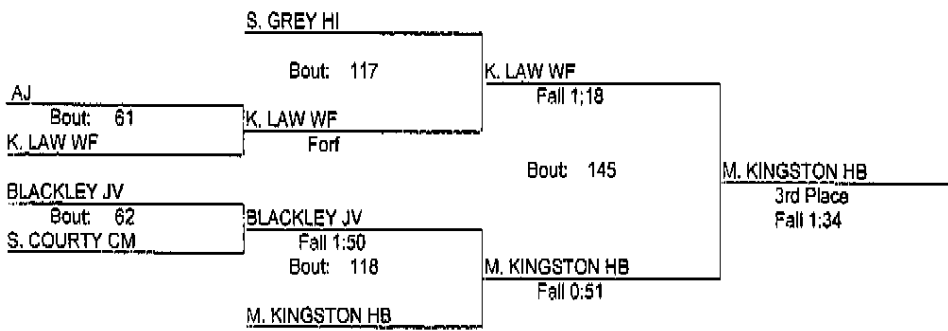

1/7/12

113

- Place Winners -
- 1st A. ADAMS AJ (12) 3- 0
 - 2nd B. MENEES WF (10) 2- 1
 - 3rd M. WALLACE HI (9) 3- 1
 - 4th J. BROWN HB (12) 2- 2

REDBIRD INVITATIONAL

1/7/12

120

- Place Winners -

- 1st J. HAMPTON CV (10) 3- 0
- 2nd D. BIELECKI FF (11) 2- 1
- 3rd M. KINGSTON HB (12) 3- 1
- 4th K. LAW WF (10) 2- 2