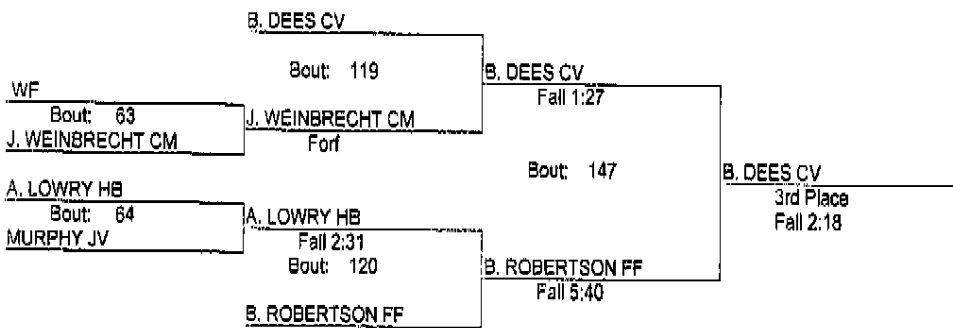

REDBIRD INVITATIONAL

1/7/12

126

- Place Winners -

- 1st D. DICKEN HI (11) 3- 0
- 2nd MERRIHMAN AJ (10) 2- 1
- 3rd B. DEES CV (10) 3- 1
- 4th B. ROBERTSON FF (10) 2- 2