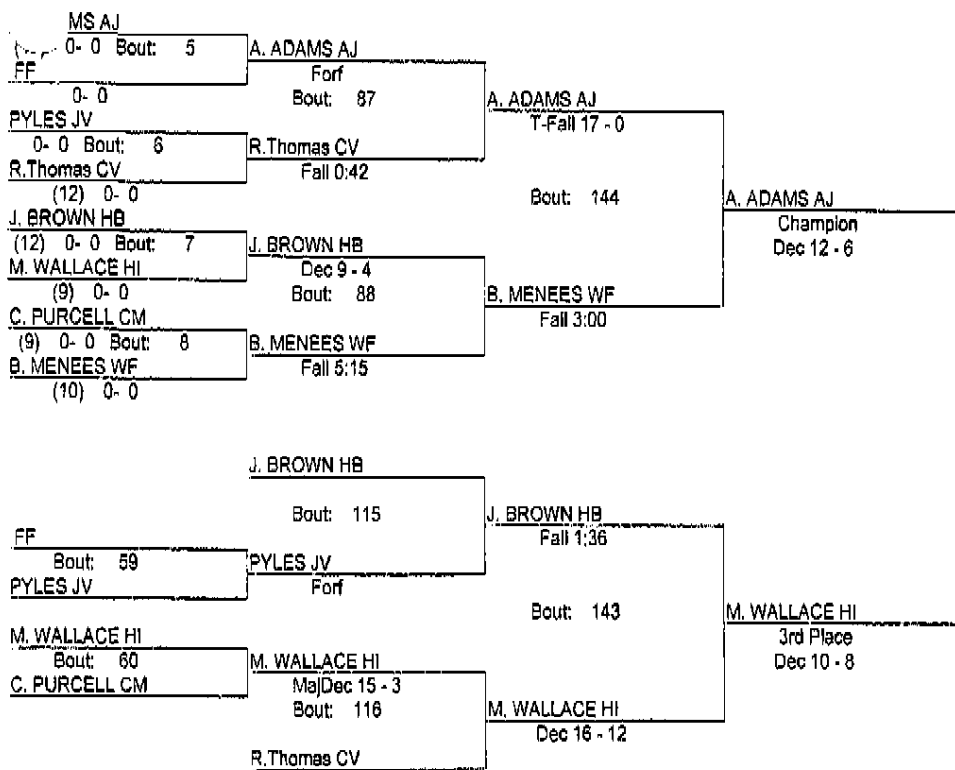

REDBIRD INVITATIONAL

1/7/12

113

1. Place Winners -
2. 1st A. ADAMS AJ (12) 3- 0
   - 2nd B. MENEES WF (10) 2- 1
   - 3rd M. WALLACE HI (9) 3- 1
   - 4th J. BROWN HB (12) 2- 2