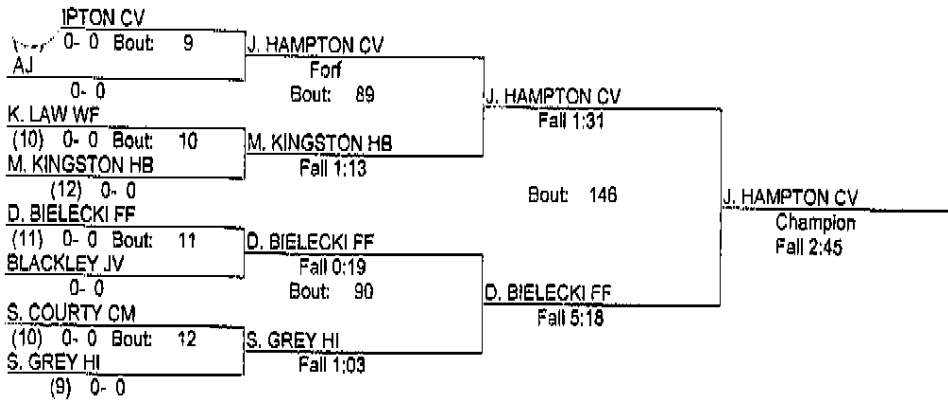

1/7/12

113

- Place Winners -
- 1st A. ADAMS AJ (12) 3- 0
 - 2nd B. MENEES WF (10) 2- 1
 - 3rd M. WALLACE HI (9) 3- 1
 - 4th J. BROWN HB (12) 2- 2

REDBIRD INVITATIONAL

1/7/12

120

- Place Winners -

- 1st J. HAMPTON CV (10) 3- 0
- 2nd D. BIELECKI FF (11) 2- 1
- 3rd M. KINGSTON HB (12) 3- 1
- 4th K. LAW WF (10) 2- 2