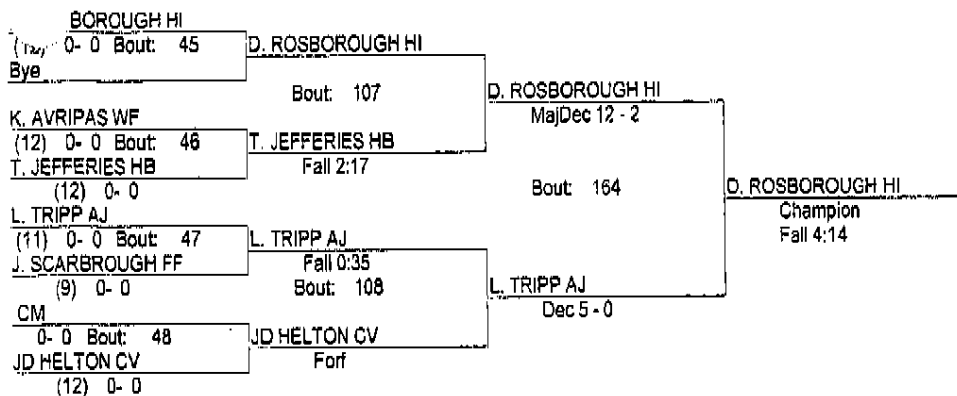

REDBIRD INVITATIONAL

1/7/12

170

- Place Winners -
- 1st A. McMAHON AJ (12) 3- 0
 - 2nd E. WORLDS CM (12) 1- 1
 - 3rd P. FRANGELLO CV (10) 3- 1
 - 4th B. MILLER HB (11) 2- 2

REDBIRD INVITATIONAL

1/7/12

182

- Place Winners -
- 1st C. PETERSON CM (12) 2- 0
 - 2nd J. THARP WF (12) 2- 1
 - 3rd D. DAVIS HB (12) 3- 1
 - 4th A. THOMAS FF (10) 1- 2

REDBIRD INVITATIONAL

1/7/12

195

- Place Winners -
- 1st D. ROSBOROUGH HI (12) 2- 0
 - 2nd L. TRIPP AJ (11) 2- 1
 - 3rd T. JEFFERIES HB (12) 3- 1
 - 4th K. AVRIPAS WF (12) 1- 2

REDBIRD INVITATIONAL

1/7/12

220