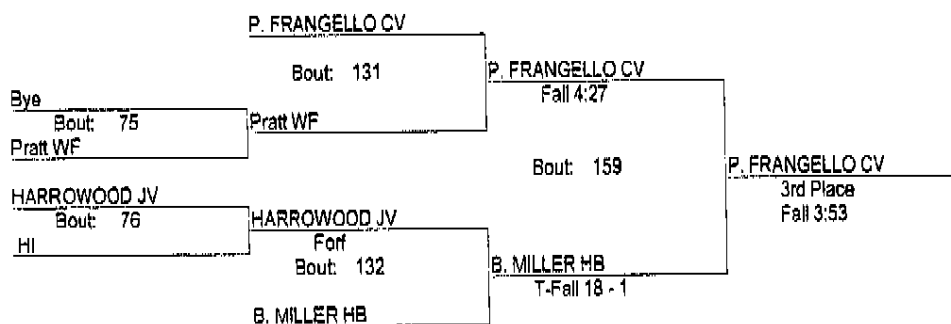

- Place Winners -
- 1st K. GARDNER WF (10) 3- 0
 - 2nd P. BRIMM AJ (12) 1- 1
 - 3rd L. MERCER CM (10) 3- 1
 - 4th S. WHEELER HI (12) 2- 2

REDBIRD INVITATIONAL

1/7/12

160

- Place Winners -
- 1st C. LEACH WF (12) 3- 0
 - 2nd E. WHEELER HI (12) 2- 1
 - 3rd B. CROSSER AJ (11) 3- 1
 - 4th K. MARTINEAU HB (12) 2- 2

REDBIRD INVITATIONAL

1/7/12

170

- Place Winners -
- 1st A. McMAHON AJ (12) 3- 0
 - 2nd E. WORLDS CM (12) 1- 1
 - 3rd P. FRANGELLO CV (10) 3- 1
 - 4th B. MILLER HB (11) 2- 2

REDBIRD INVITATIONAL

1/7/12

182

- Place Winners -
- 1st C. PETERSON CM (12) 2- 0
 - 2nd J. THARP WF (12) 2- 1
 - 3rd D. DAVIS HB (12) 3- 1
 - 4th A. THOMAS FF (10) 1- 2