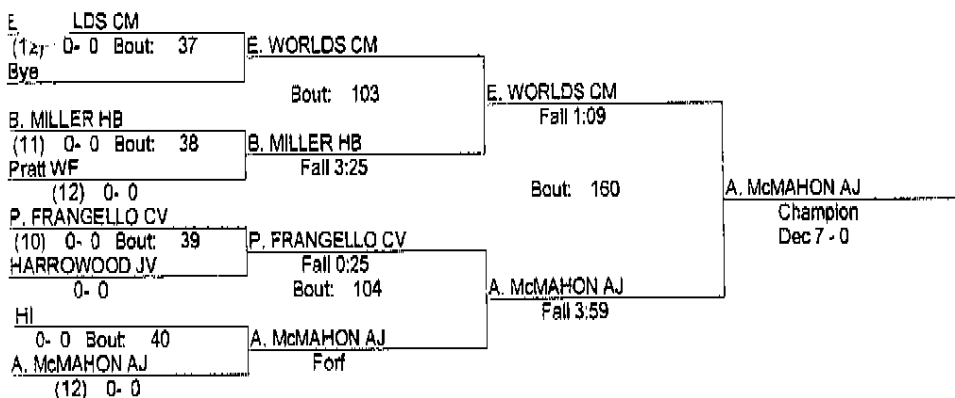

REDBIRD INVITATIONAL

1/7/12

170

1. Place Winners -
2. 1st A. McMAHON AJ (12) 3- 0
   - 2nd E. WORLDS CM (12) 1- 1
   - 3rd P. FRANGELLO CV (10) 3- 1
   - 4th B. MILLER HB (11) 2- 2