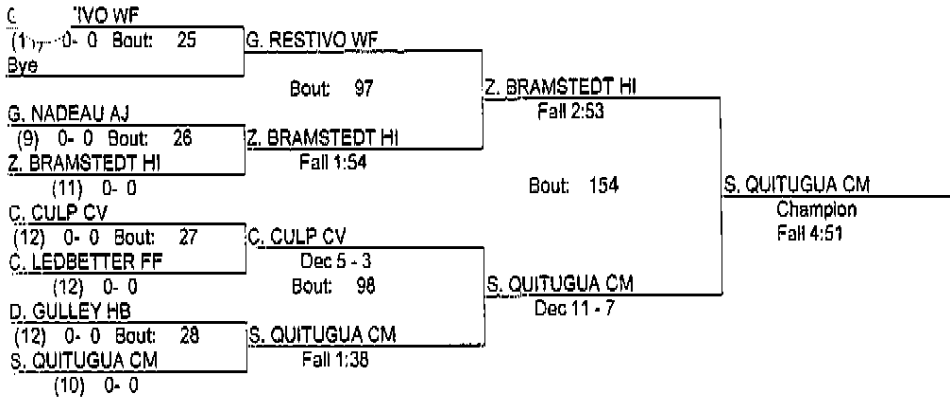

REDBIRD INVITATIONAL

1/7/12

145

- Place Winners -

- 1st S. QUITUGUA CM (10) 3- 0
- 2nd Z. BRAMSTEDT HI (11) 2- 1
- 3rd G. RESTIVO WF (11) 2- 1
- 4th C. CULP CV (12) 2- 2