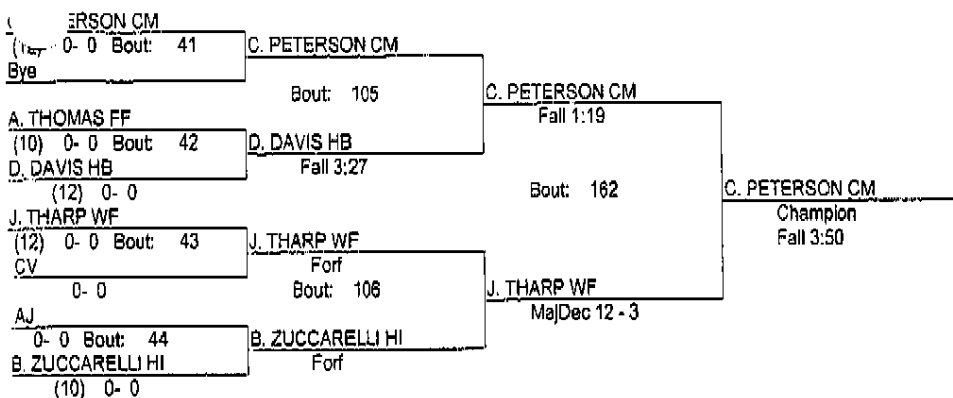

REDBIRD INVITATIONAL

1/7/12

170

- Place Winners -
- 1st A. McMAHON AJ (12) 3- 0
 - 2nd E. WORLDS CM (12) 1- 1
 - 3rd P. FRANGELLO CV (10) 3- 1
 - 4th B. MILLER HB (11) 2- 2

REDBIRD INVITATIONAL

1/7/12

182

- Place Winners -
- 1st C. PETERSON CM (12) 2- 0
 - 2nd J. THARP WF (12) 2- 1
 - 3rd D. DAVIS HB (12) 3- 1
 - 4th A. THOMAS FF (10) 1- 2