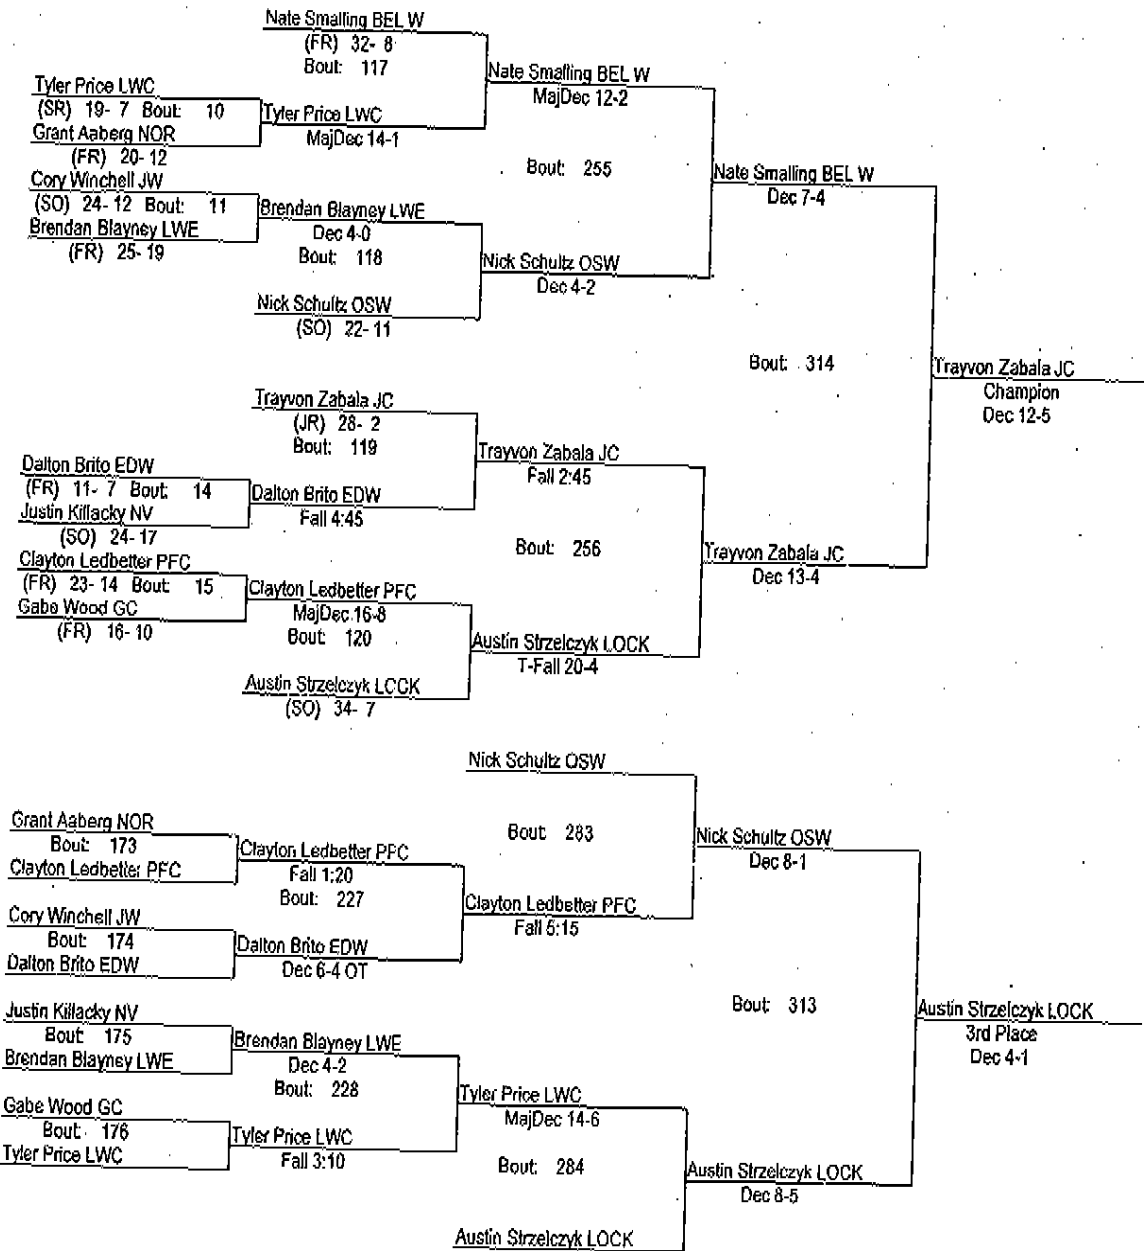

LWay Sectional 2012

February 10-11, 2012

113

1. Place Winners -
2. 1st Trayvon Zabala JC (JR) 31-2
   - 2nd Nate Smalling BEL W (FR) 34-9
   - 3rd Austin Strzelczyk LCKK (SO) 37-8
   - 4th Nick Schultz OSW (SO) 24-13