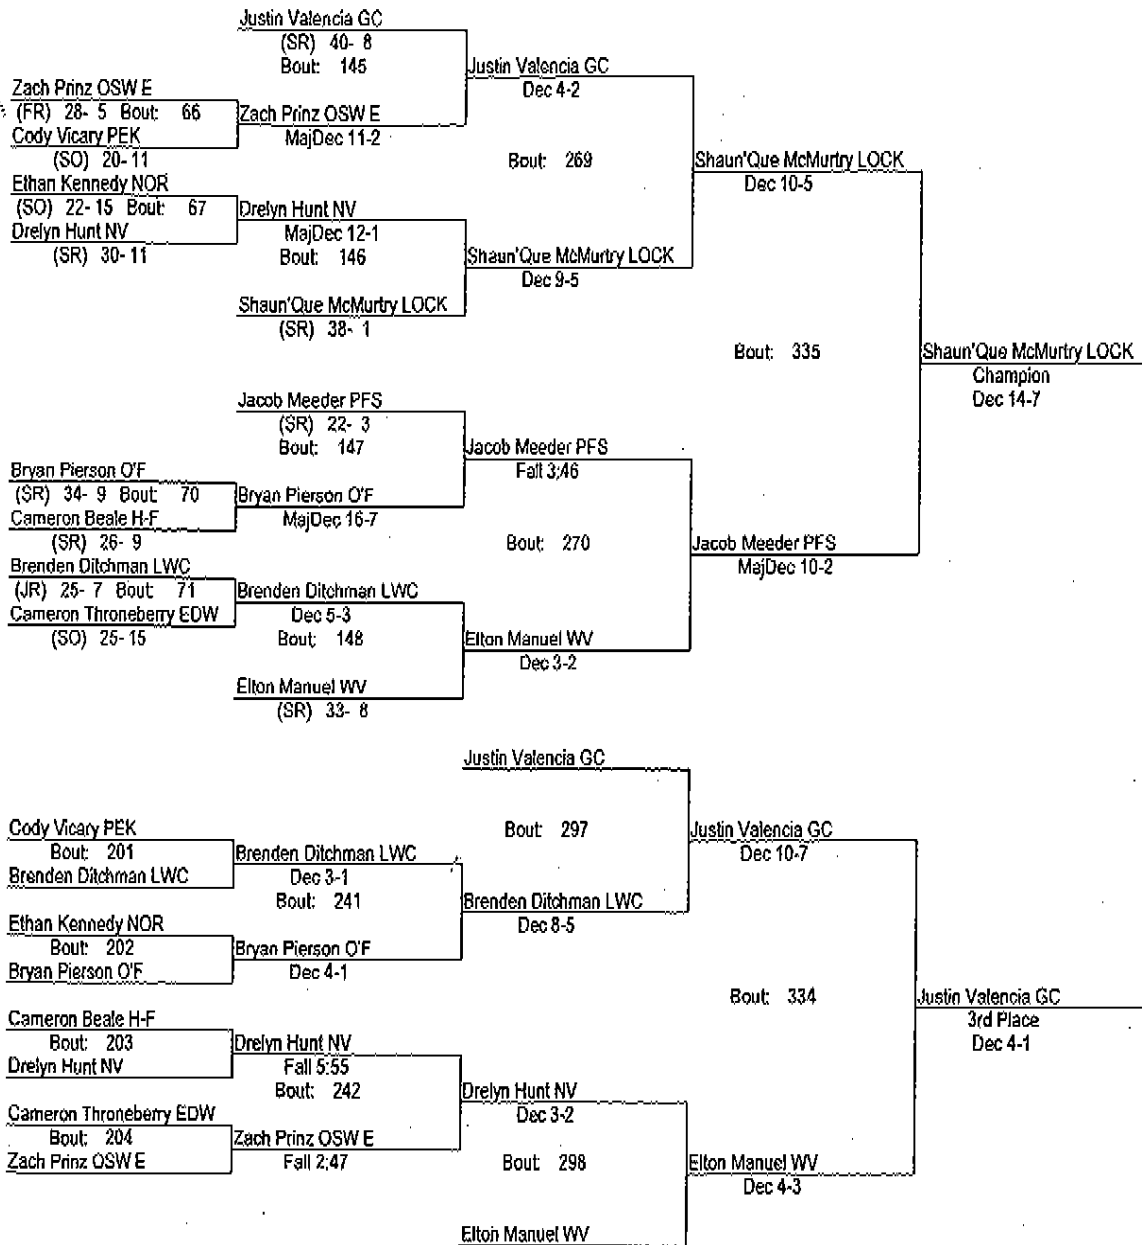

152

- Place Winners -

1st Chad Whitford GC (SR) 35-10
2nd Nick DiNardo PFN (SR) 37-3
3rd Tyler Schneider LWC (JR) 32-10
4th Matt Slavik NV (SR) 38-9

LWay Sectional 2012

February 10-11, 2012

160

- Place Winners -
- 1st Shaun'Que McMurtry LOCK (SR) 41-1
 - 2nd Jacob Meeder PFS (SR) 24-4
 - 3rd Justin Valencia GC (SR) 43-9
 - 4th Elton Manuel WV (SR) 35-10