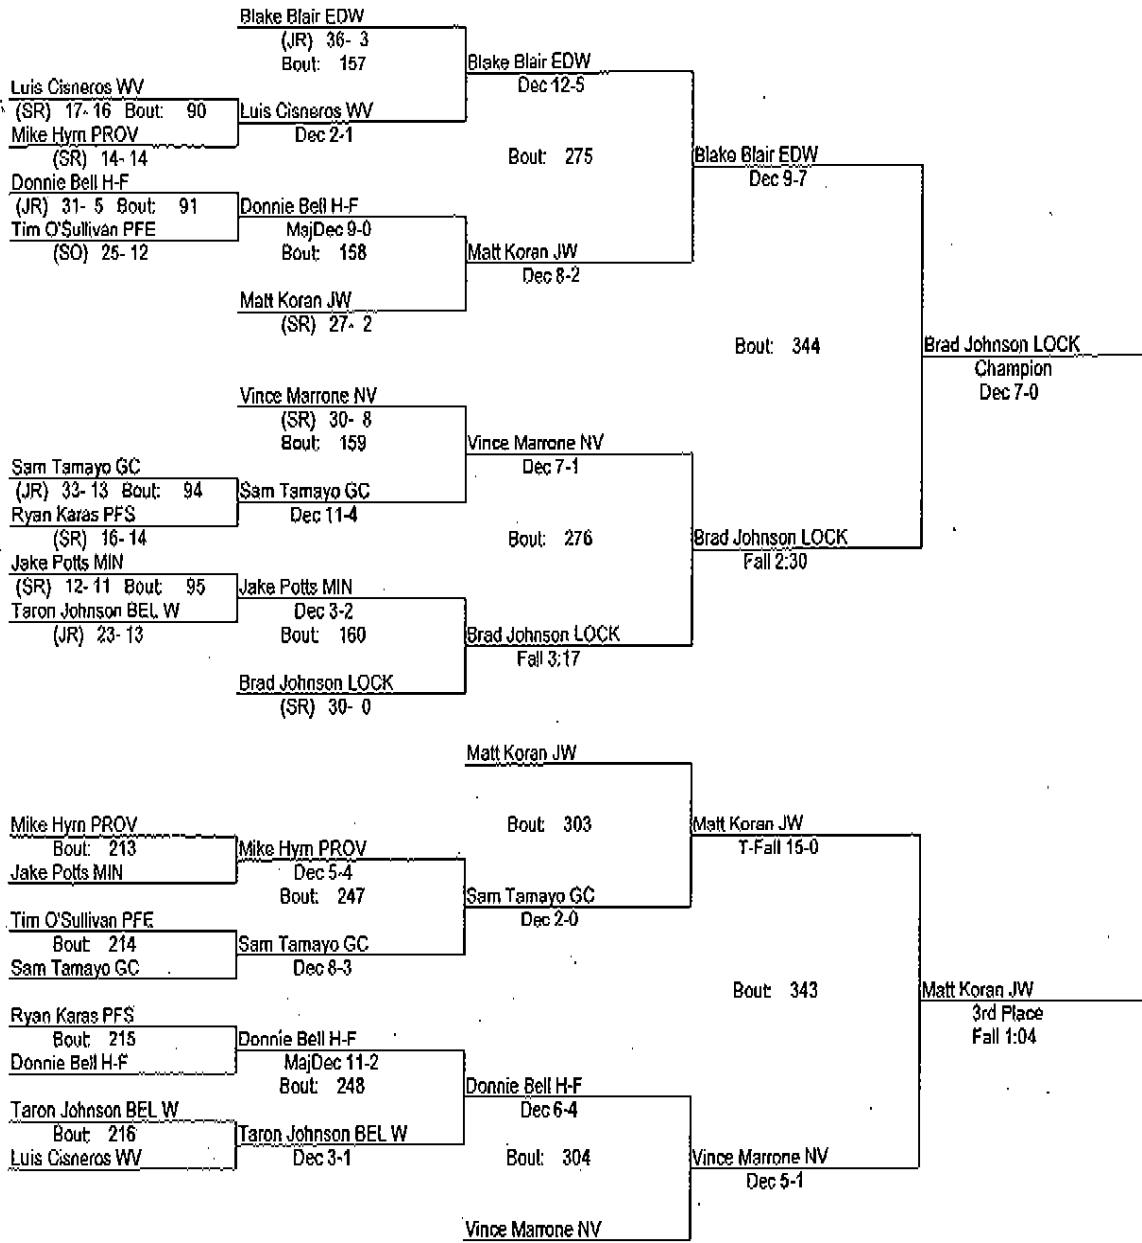

LWay Sectional 2012

February 10-11, 2012

195

1. Place Winners -
2. 1st Brad Johnson LOCK (SR) 33-0
   - 2nd Blake Blair EDW (JR) 38-4
   - 3rd Matt Koran JW (SR) 30-3
   - 4th Vince Marrone NV (SR) 32-10