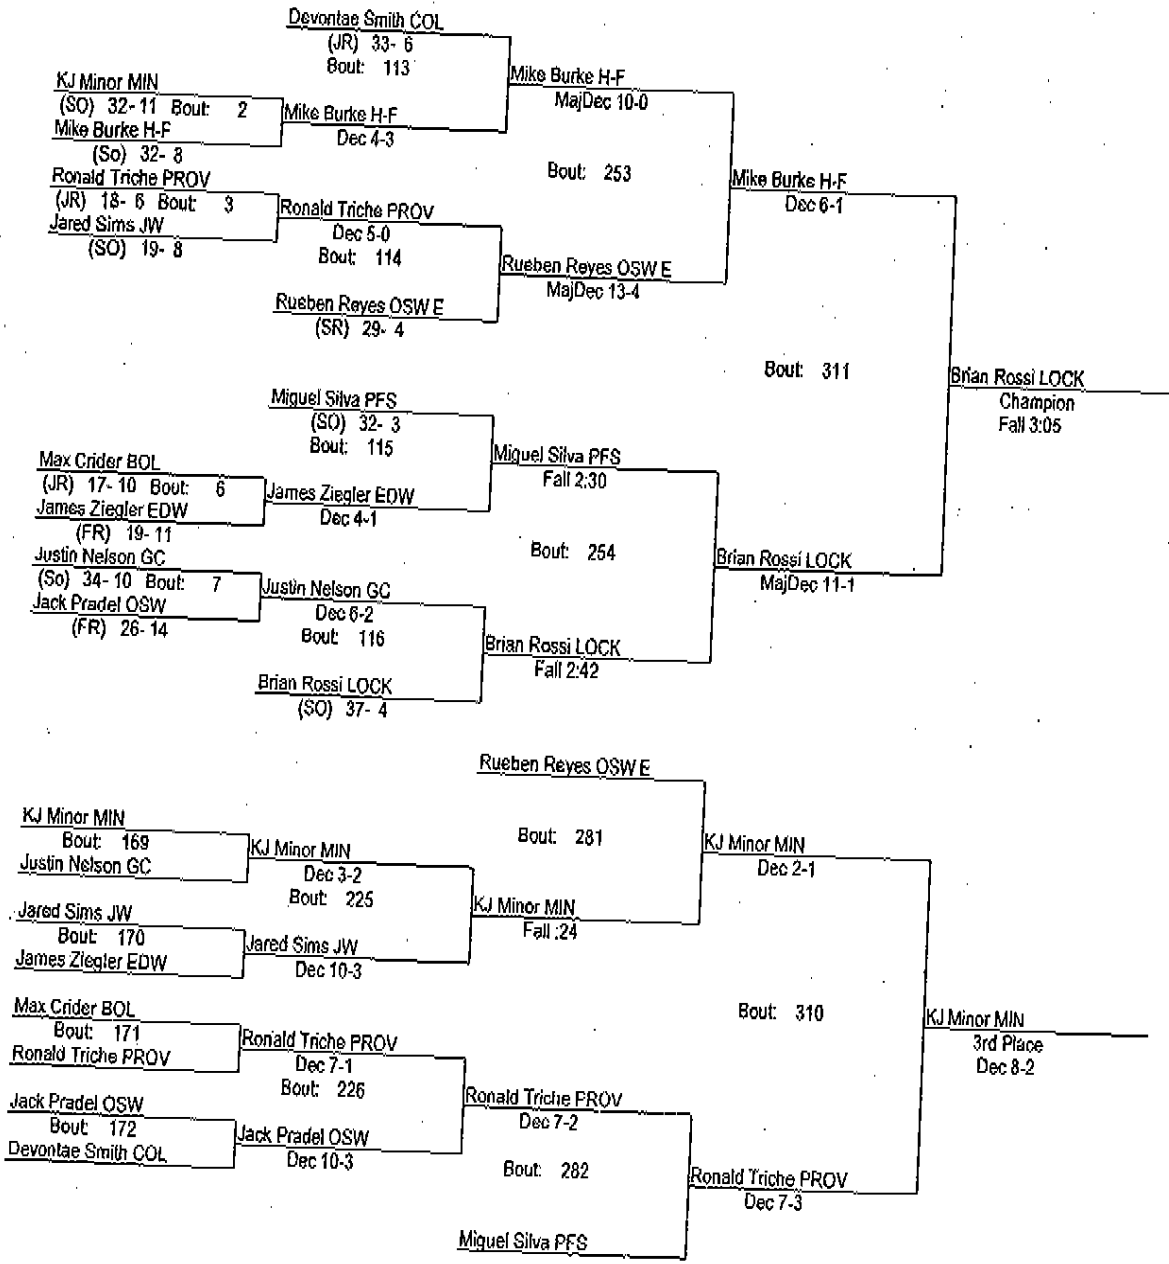

LWay Sectional 2012

February 10-11, 2012

106

- Place Winners -
- 1st Brian Rossi LOCK (SO) 40-4
 - 2nd Mike Burke H-F (So) 35-9
 - 3rd KJ Minor MIN (SO) 36-12
 - 4th Ronald Triche PROV (JR) 22-8

LWay Sectional 2012