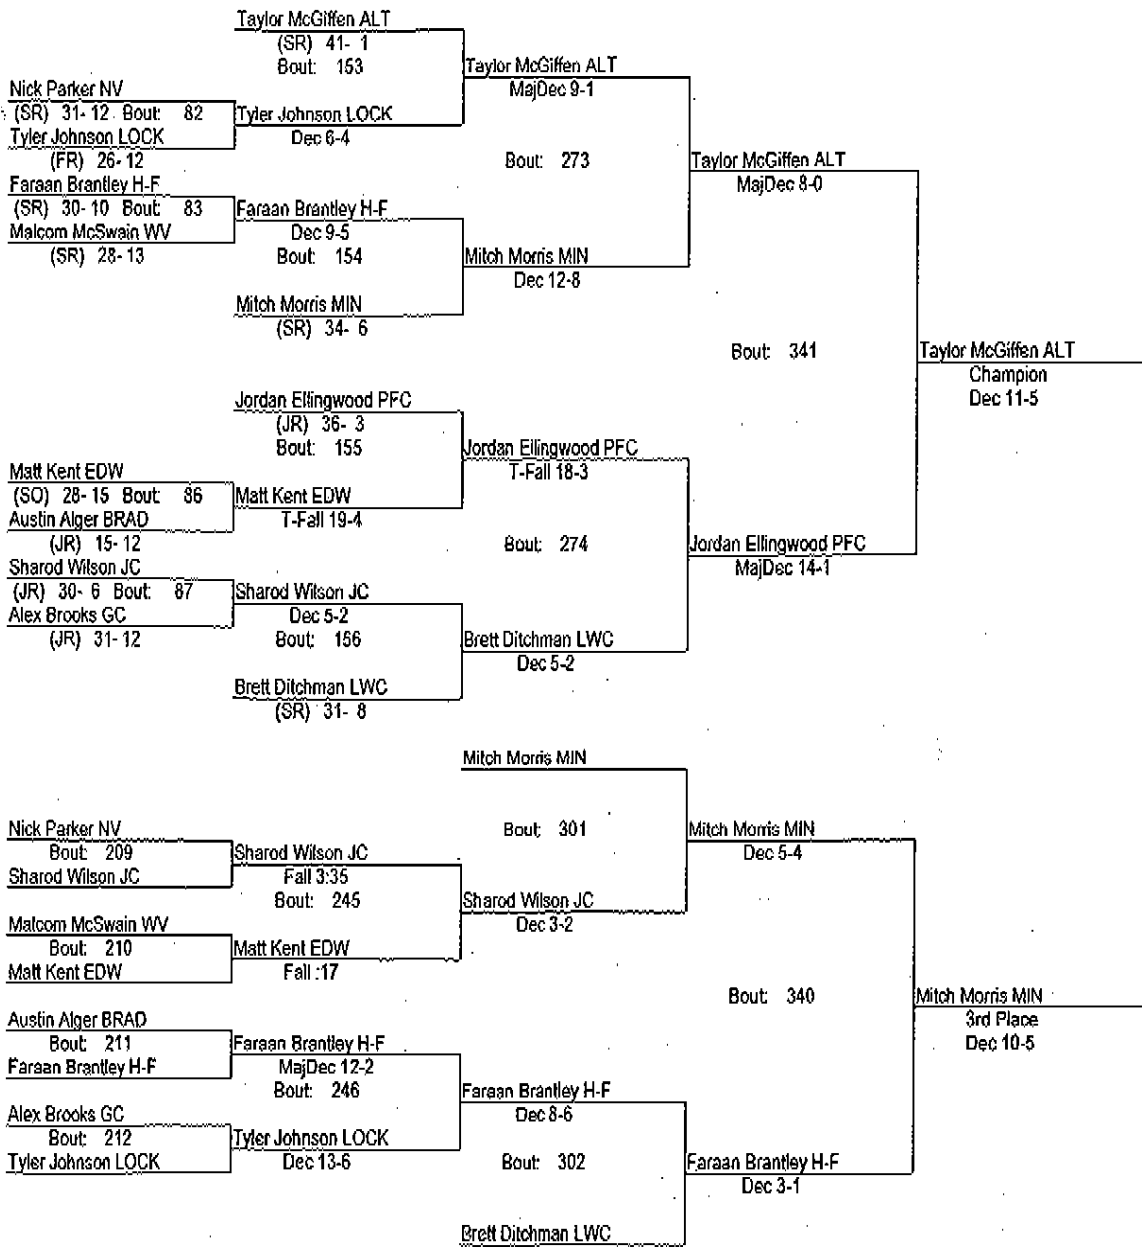

February 10-11, 2012

182

- Place Winners -
- 1st Taylor McGiffen ALT (SR) 44-1
 - 2nd Jordan Ellingwood PFC (JR) 38-4
 - 3rd Mitch Morris MIN (SR) 37-7
 - 4th Faraan Brantley H-F (SR) 34-12

LWay Sectional 2012