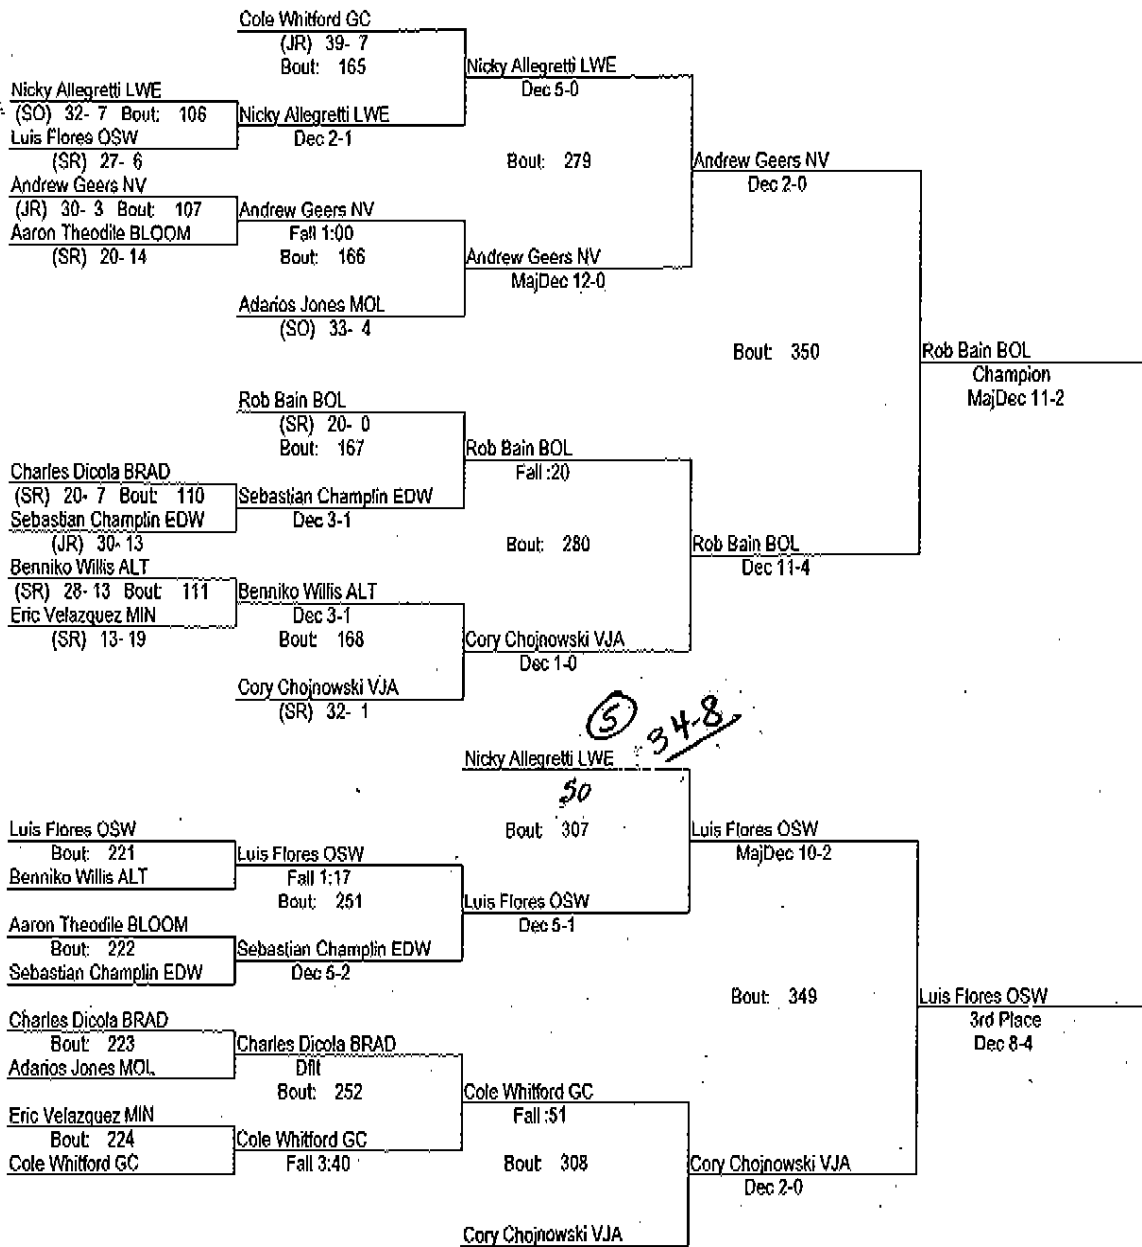

February 10-11, 2012

195

- Place Winners -
- 1st Brad Johnson LOCK (SR) 33-0
 - 2nd Blake Blair EDW (JR) 38-4
 - 3rd Matt Koran JW (SR) 30-3
 - 4th Vince Marrone NV (SR) 32-10

LWay Sectional 2012

February 10-11, 2012

285

- Place Winners -
- 1st Rob Bain BOL (SR) 23- 0
 - 2nd Andrew Geers NV (JR) 33- 4
 - 3rd Luis Flores OSW (SR) 31- 7
 - 4th Cory Chojnowski VJA (SR) 34- 3