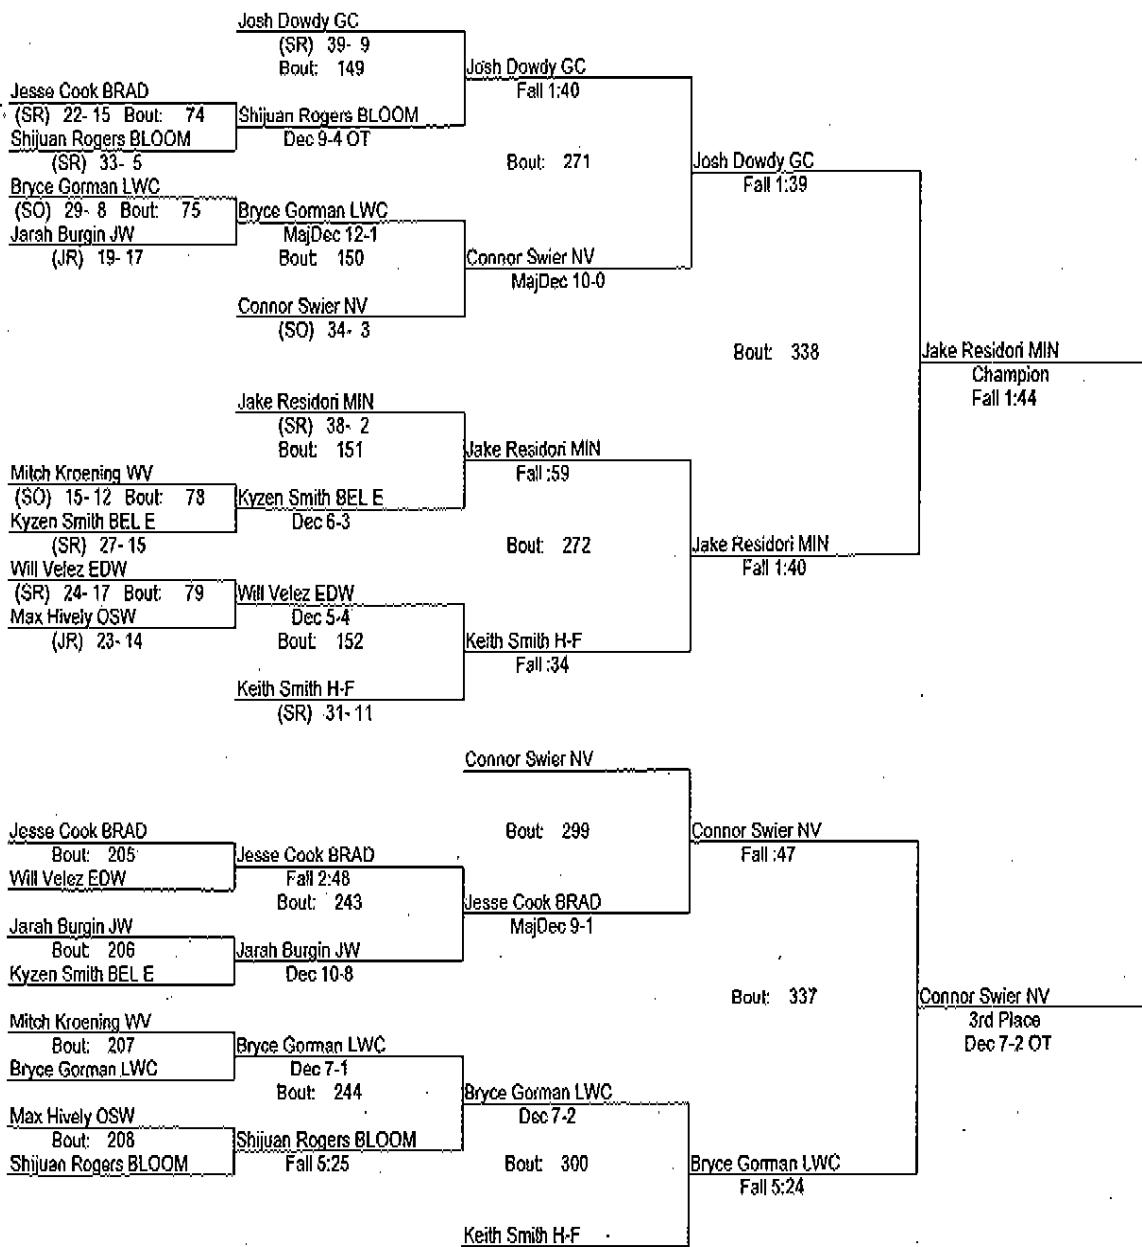

LWay Sectional 2012

February 10-11, 2012

170

1. Place Winners -
2. 1st Jake Residori MIN (SR) 41- 2
   - 2nd Josh Dowdy GC (SR) 41- 10
   - 3rd Connor Swier NV (SO) 37- 4
   - 4th Bryce Gorman LWC (SO) 33- 10