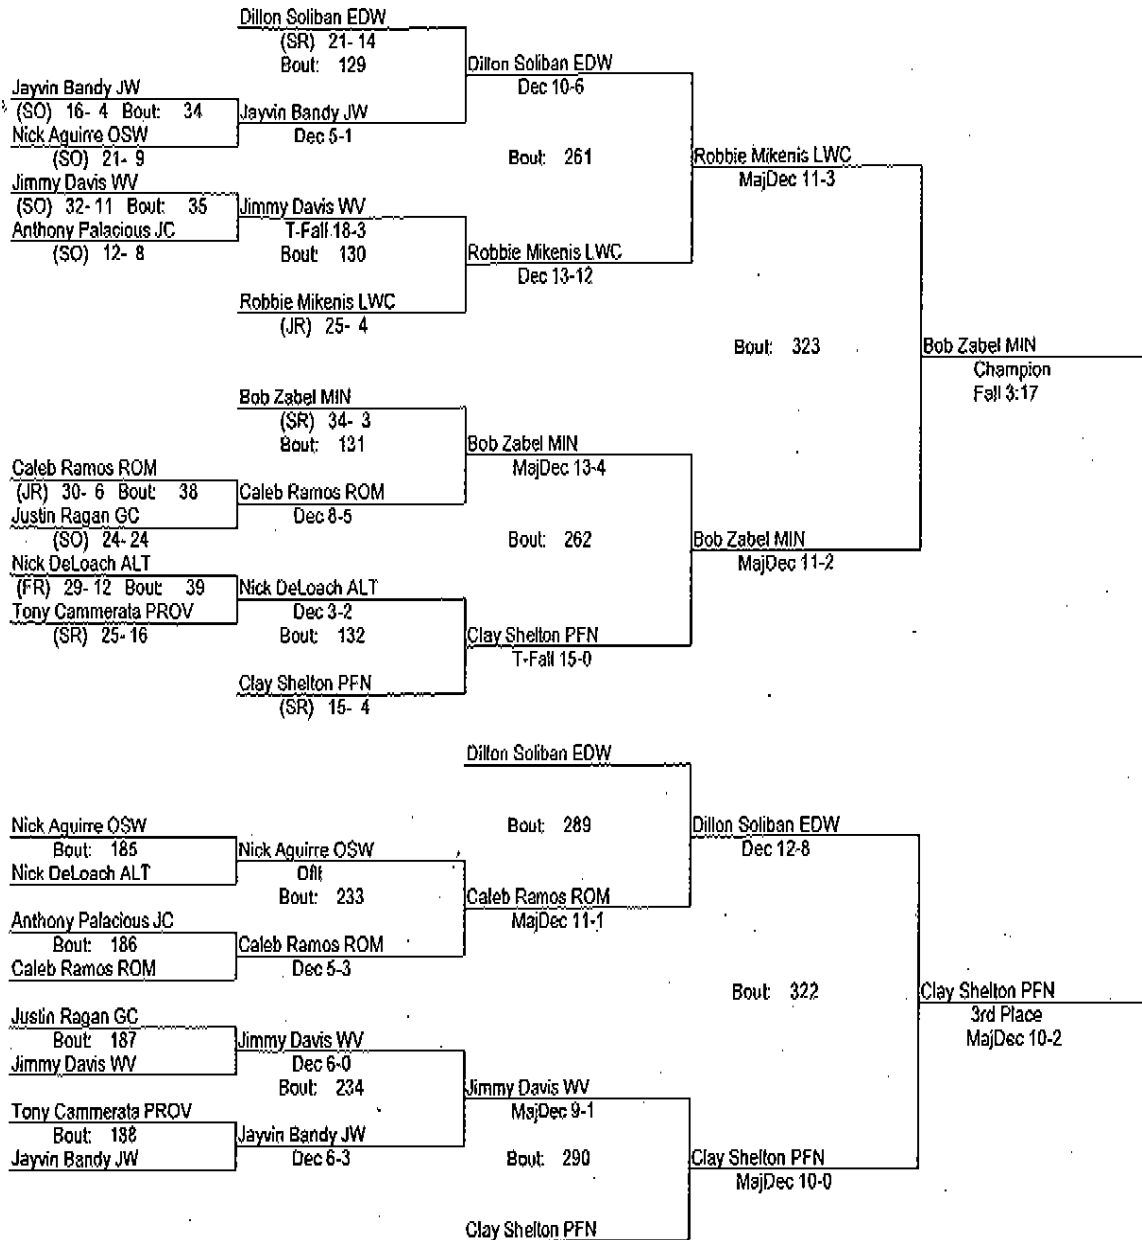

February 10-11, 2012

126

- Place Winners -

- 1st Eddie Klimara PROV (SR) 39- 1
- 2nd Nathan Davis PFC (SR) 12- 2
- 3rd Mech Spraggins BEL W (JR) 32- 1
- 4th Frank Yattoni OSW (JR) 30-11

LWay Sectional 2012

February 10-11, 2012

132

- Place Winners -
- 1st Bob Zabel MIN (SR) 37- 3
 - 2nd Robbie Mikenis LWC (JR) 27- 5
 - 3rd Clay Shelton PFN (SR) 18- 5
 - 4th Dillon Soliban EDW (SR) 23-16

LWay Sectional 2012

February 10-11, 2012