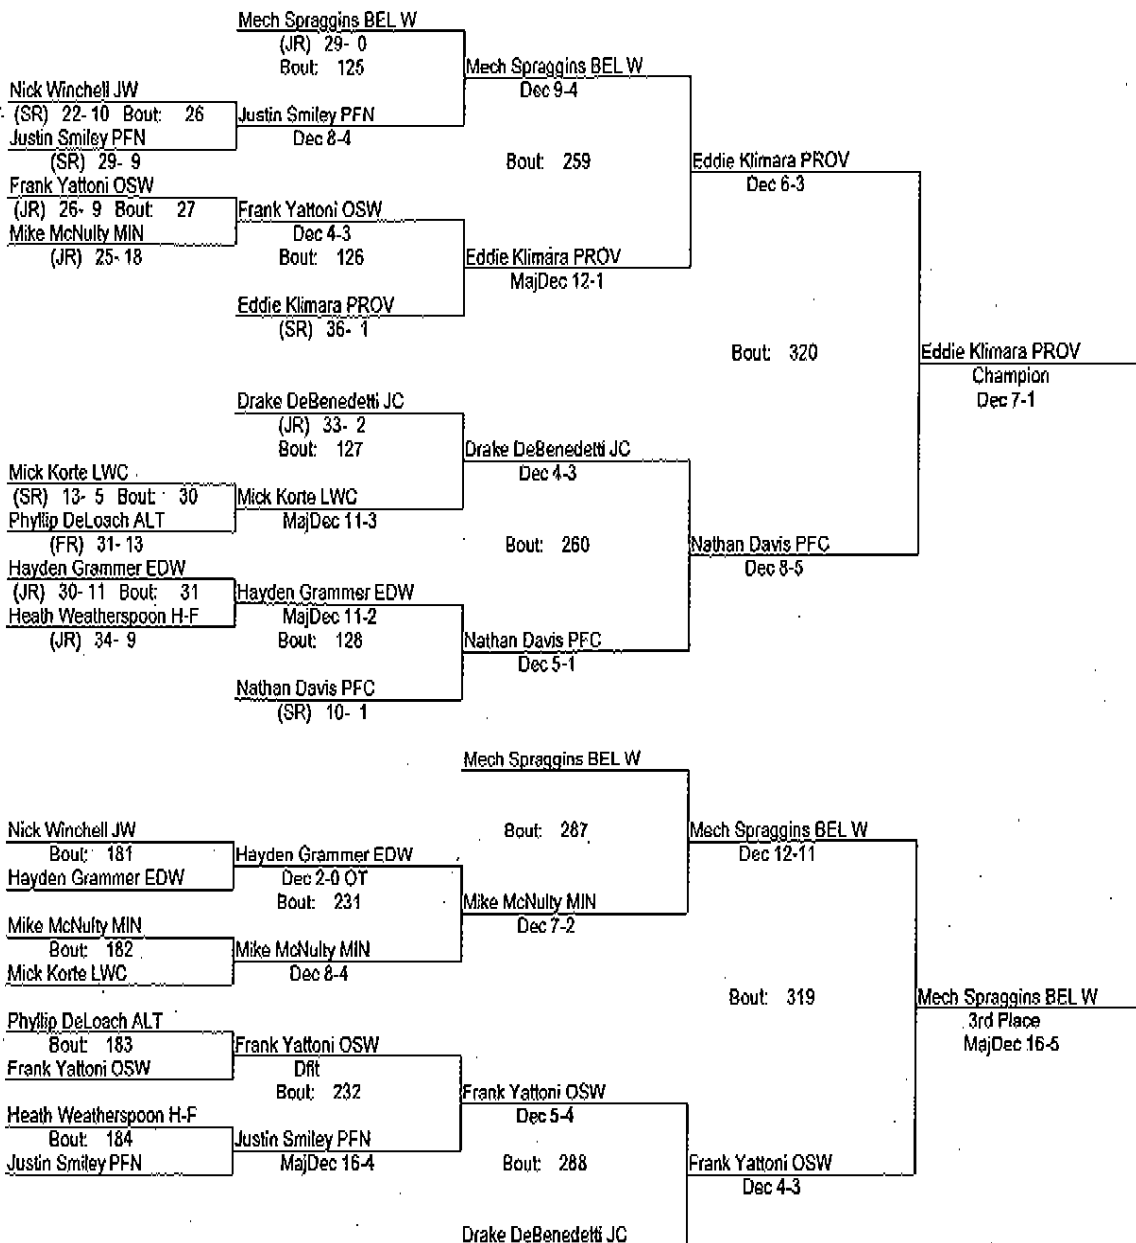

LWay Sectional 2012

February 10-11, 2012

126

- Place Winners -

- 1st Eddie Klimara PROV (SR) 39- 1
- 2nd Nathan Davis PFC (SR) 12- 2
- 3rd Mech Spraggins BEL W (JR) 32- 1
- 4th Frank Yattoni OSW (JR) 30-11