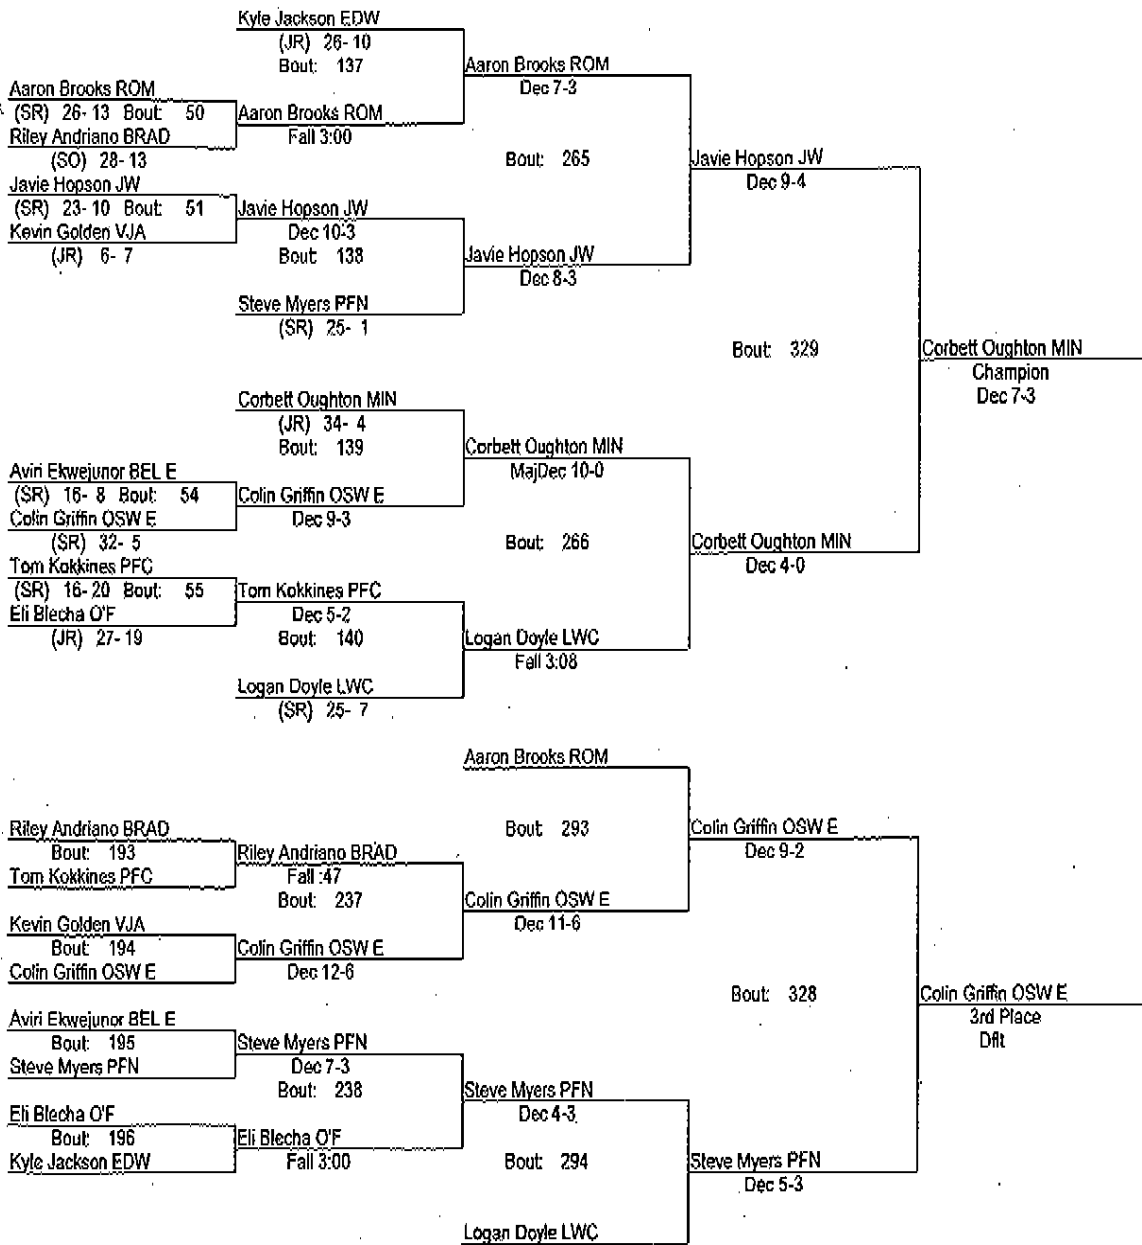

LWay Sectional 2012

February 10-11, 2012

145

1. Place Winners -
2. 1st Corbett Oughton MIN (JR) 37-4
   - 2nd Javier Hopson JW (SR) 26-11
   - 3rd Colin Griffin OSW E (SR) 37-6
   - 4th Steve Myers PFN (SR) 28-3