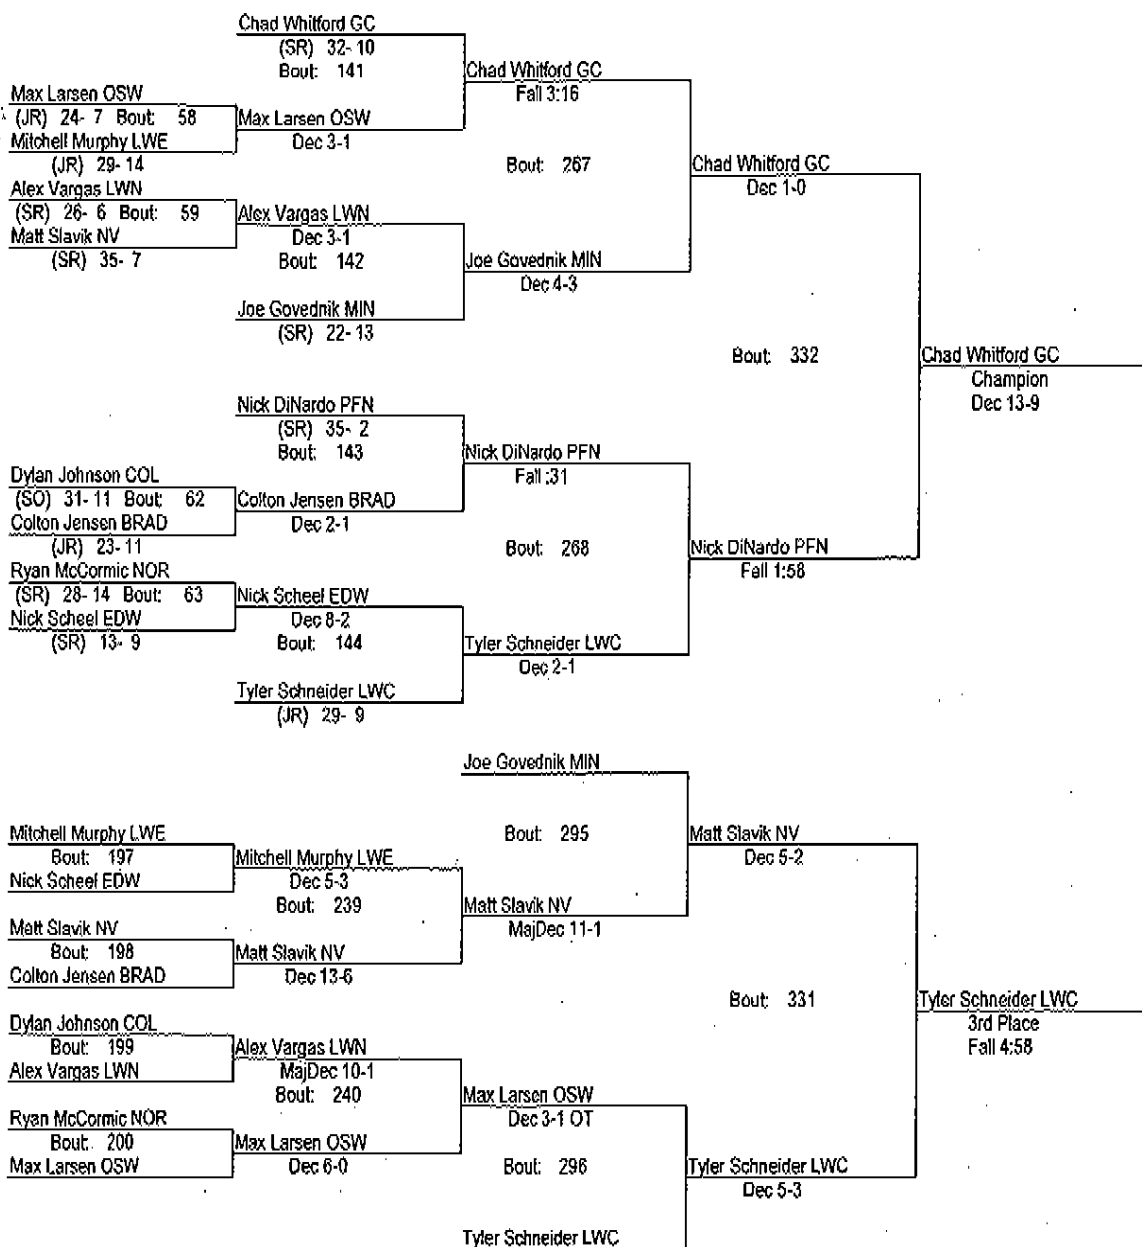

LWay Sectional 2012

February 10-11, 2012

152

- Place Winners -

1st Chad Whitford GC (SR) 35-10
2nd Nick DiNardo PFN (SR) 37-3
3rd Tyler Schneider LWC (JR) 32-10
4th Matt Slavik NV (SR) 38-9