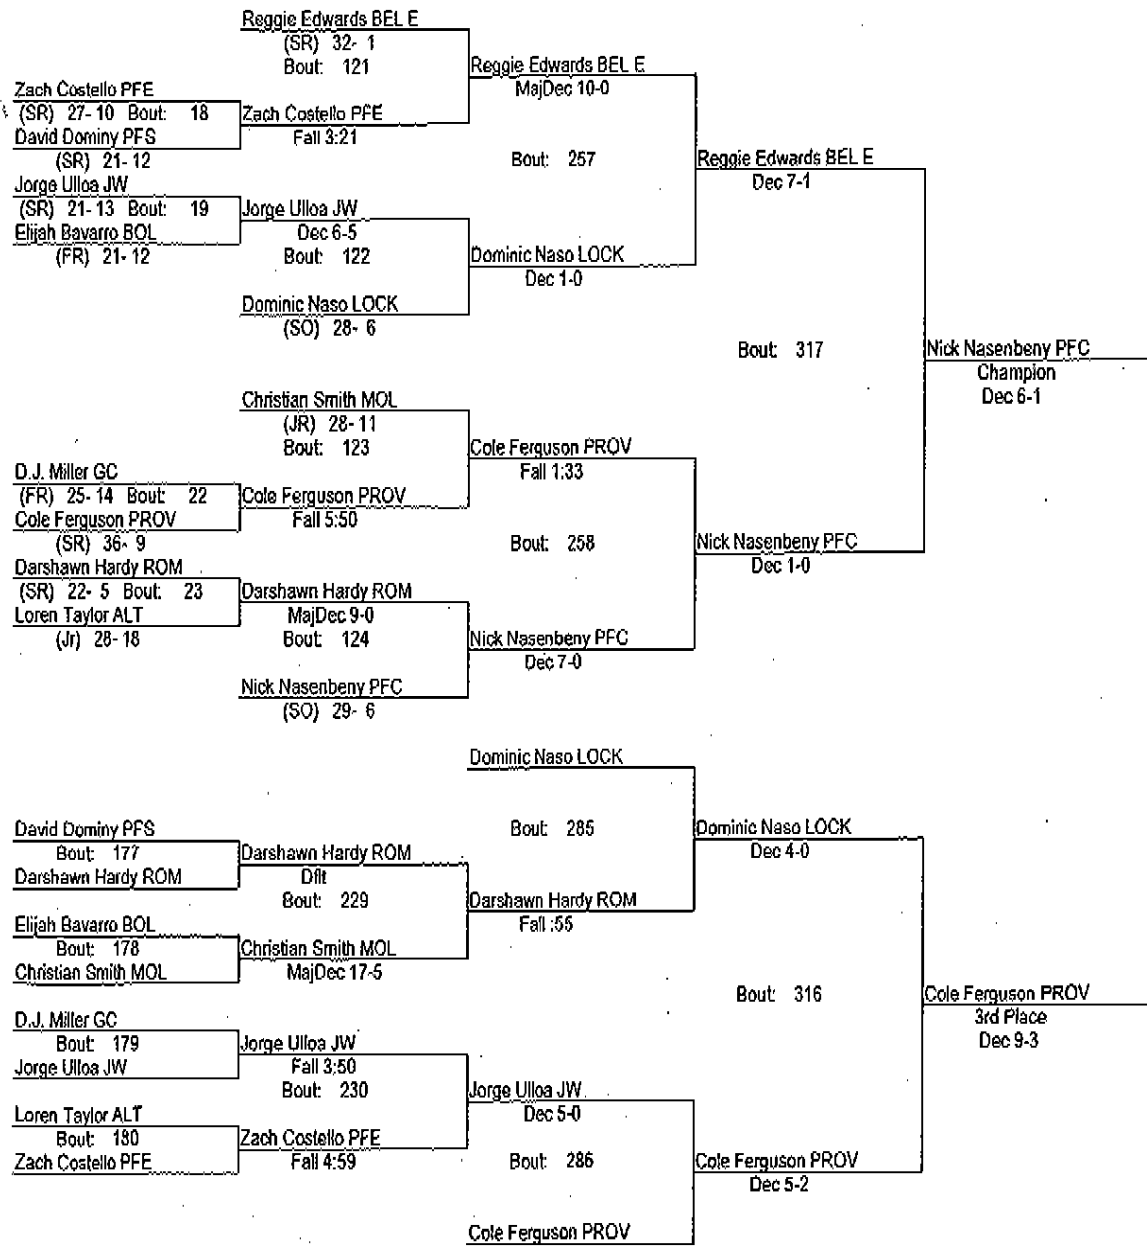

LWay Sectional 2012

February 10-11, 2012

120

1. Place Winners -
2. 1st Nick Nasenbeny PFC (SO) 32-6
   - 2nd Reggie Edwards BEL E (SR) 34-2
   - 3rd Cole Ferguson PROV (SR) 40-10
   - 4th Dominic Naso LOCK (SO) 30-8