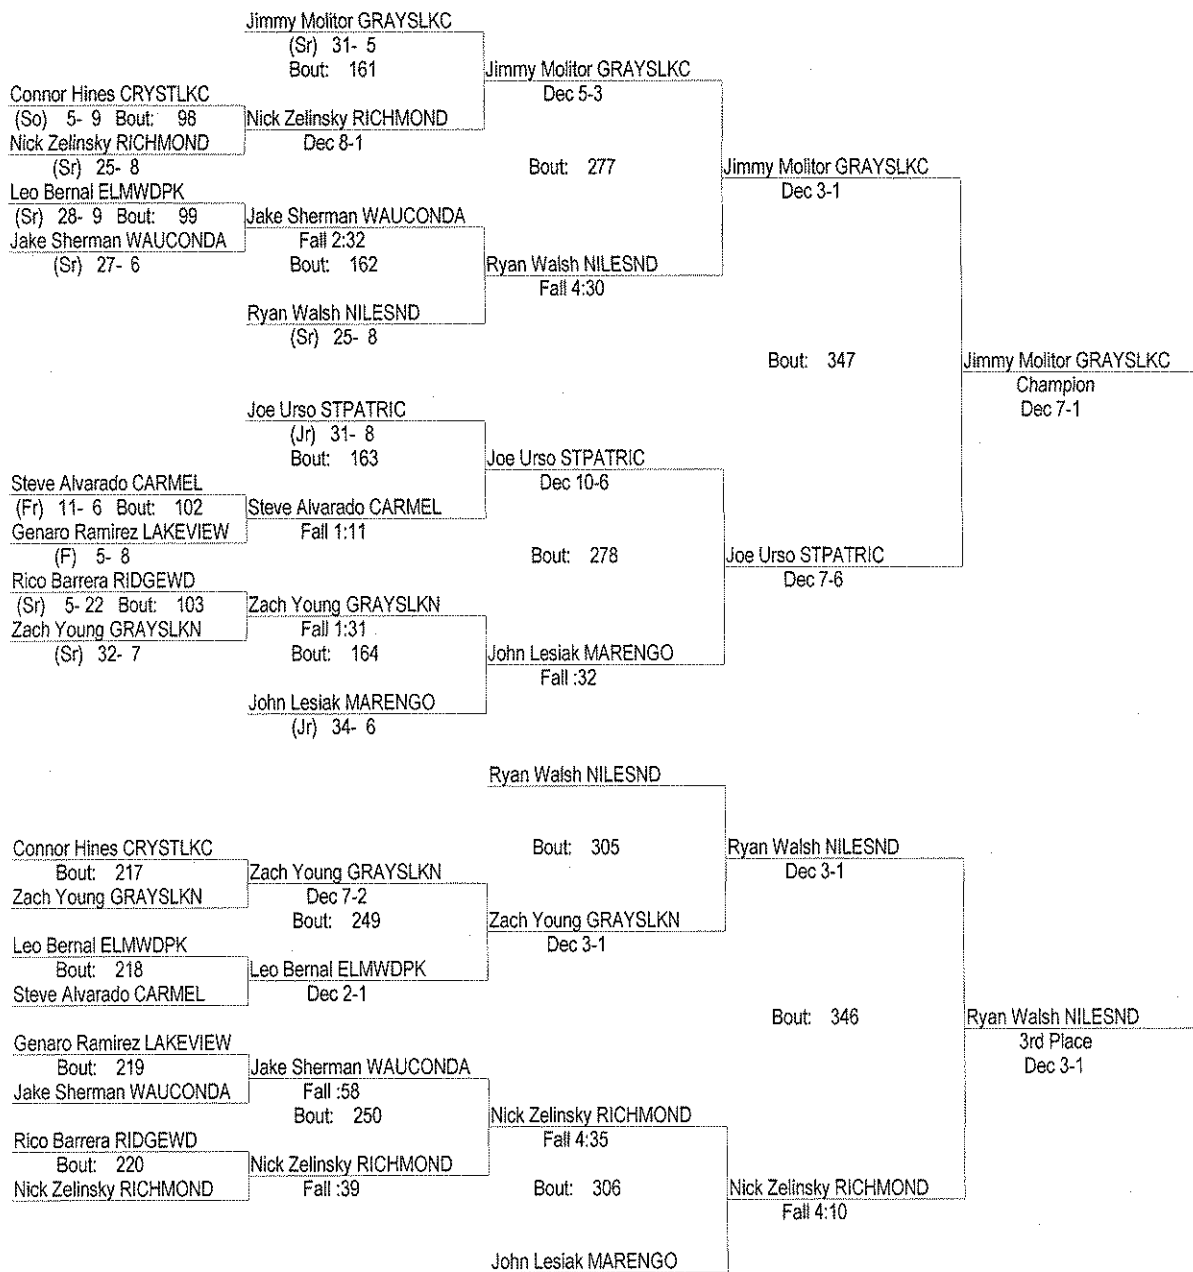

IHSA Grayslake Central AA Sectional

February 10th & 11th, 2012

220

1. Place Winners -
2. 1st Jimmy Molitor GRAYSLKC (Sr) 34- 5
   - 2nd Joe Urso STPATRIC (Jr) 33- 9
   - 3rd Ryan Walsh NILESND (Sr) 28- 9
   - 4th Nick Zelinsky RICHMOND (Sr) 29-10