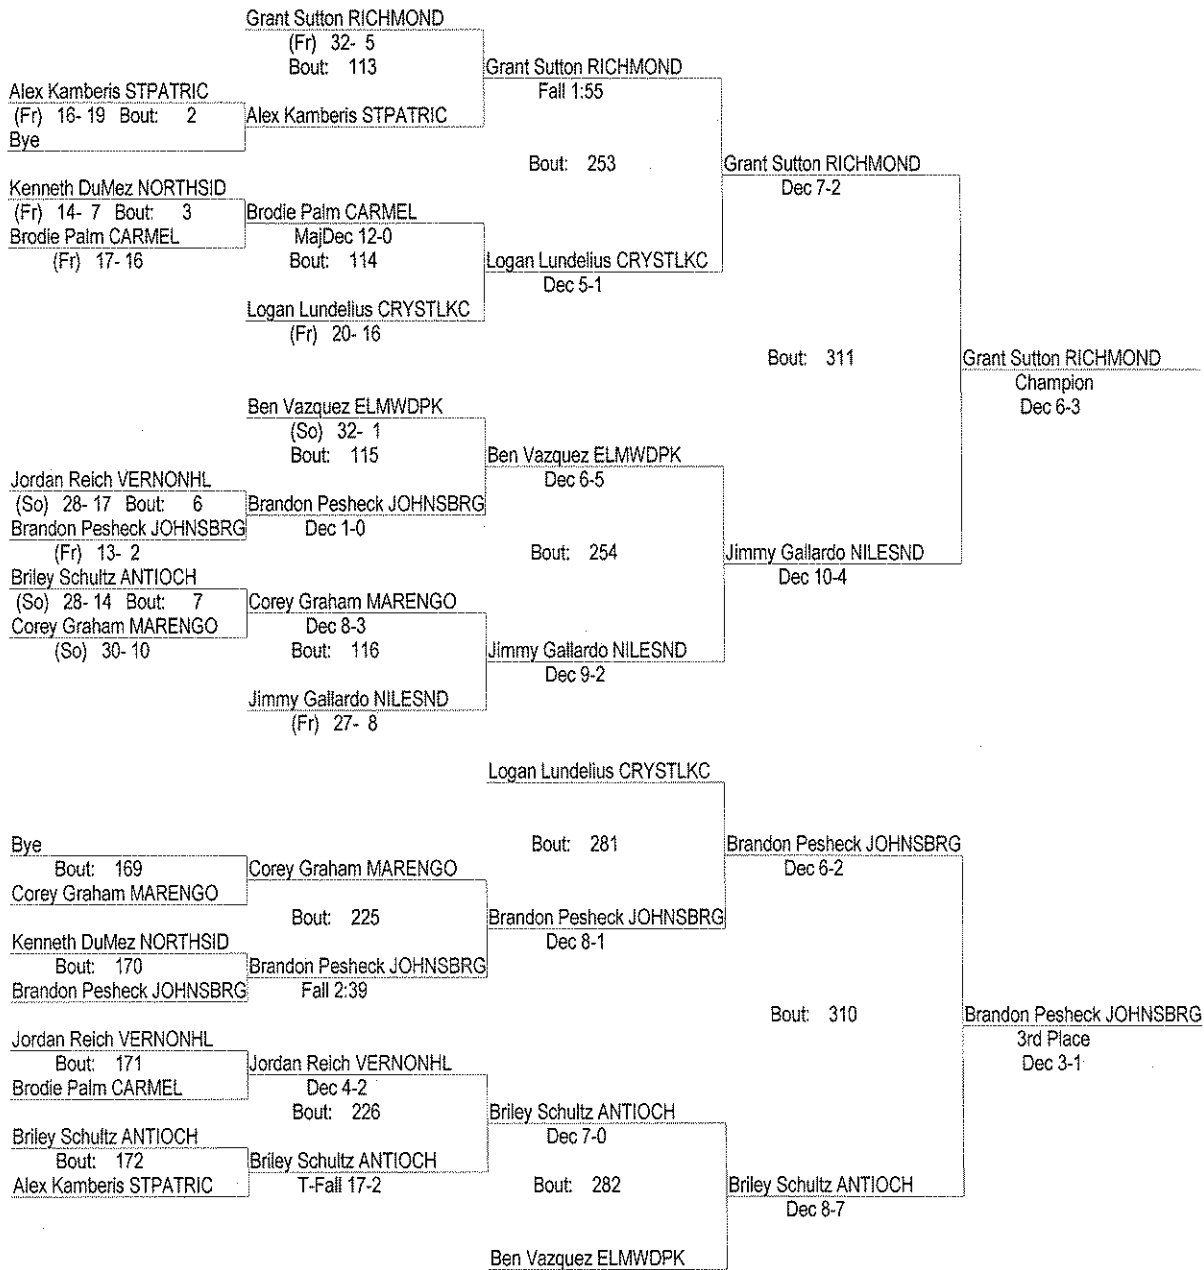

IHSA Grayslake Central AA Sectional

February 10th & 11th, 2012

106

- Place Winners -
- 1st Grant Sutton RICHMOND (Fr) 35- 5
 - 2nd Jimmy Gallardo NILESND (Fr) 29- 9
 - 3rd Brandon Pesheck JOHNSBRG (Fr) 18- 3
 - 4th Briley Schultz ANTIOCH (So) 31- 16

IHSA Grayslake Central AA Sectional

February 10th & 11th, 2012

113

- Place Winners -
- 1st Scott Smith NILESND (Sr) 27- 11
 - 2nd Tyler Espino HAMPSHIR (Sr) 37- 8
 - 3rd Nate Smith AUSTIN (Jr) 27- 2
 - 4th Jalen Reyes STPATRIC (Jr) 16- 5