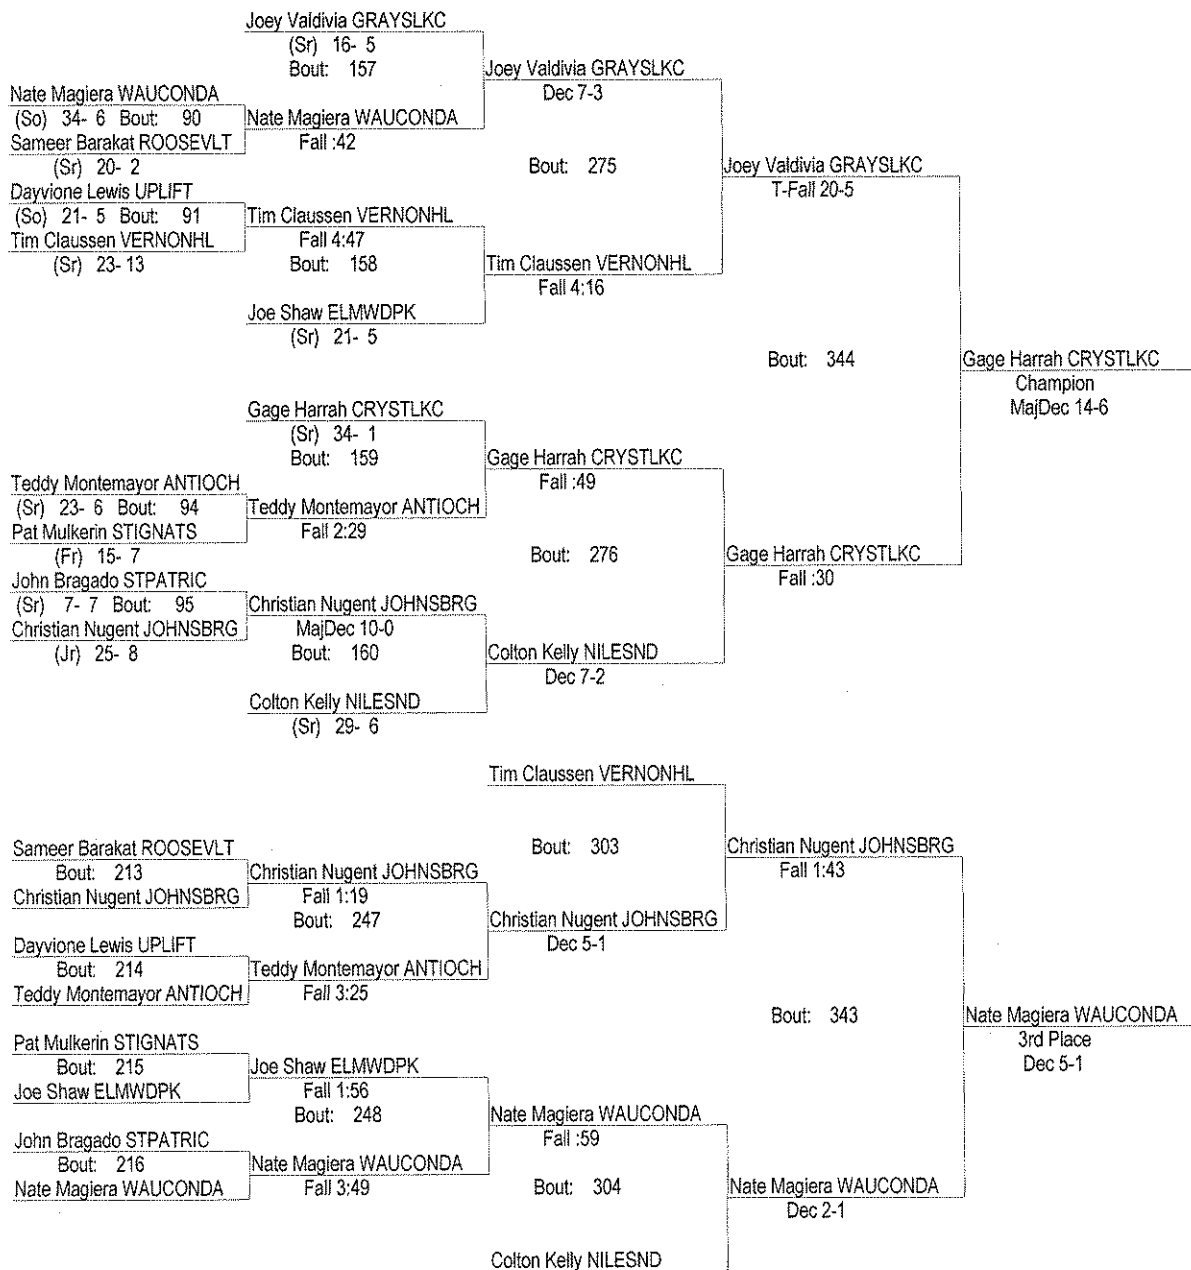

IHSA Grayslake Central AA Sectional

February 10th & 11th, 2012

195

1. Place Winners -
2. 1st Gage Harrah CRYSTLKC (Sr) 37- 1
   - 2nd Joey Valdivia GRAYSLKC (Sr) 18- 6
   - 3rd Nate Magiera WAUCONDA (So) 39- 7
   - 4th Christian Nugent JOHNSBRG (Jr) 29-10