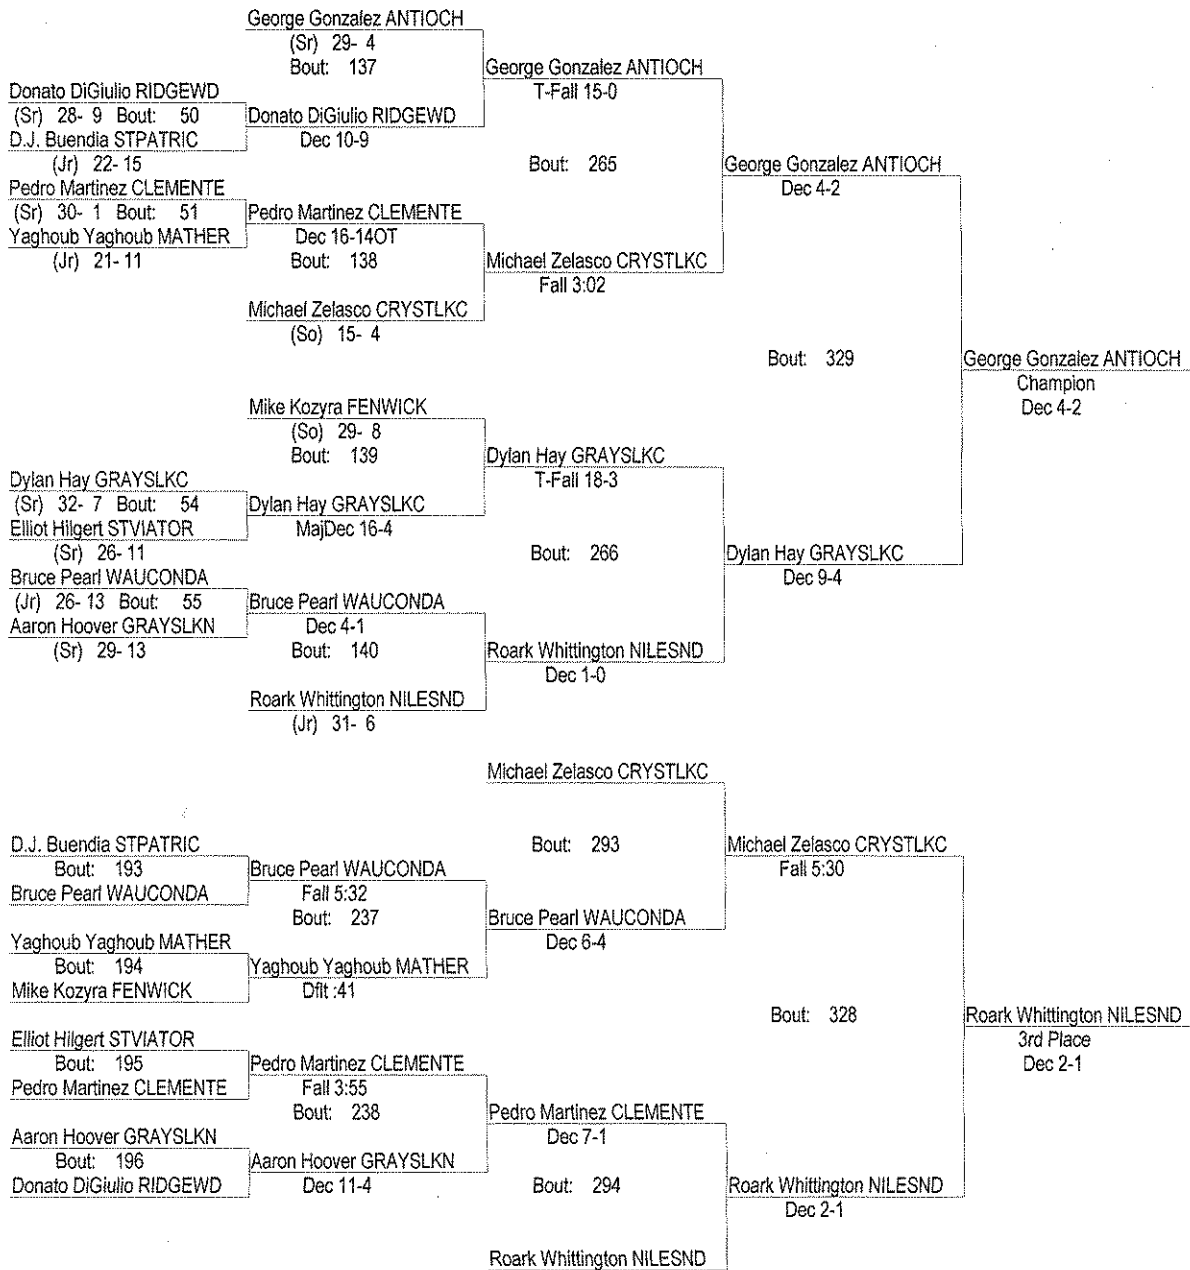

IHSA Grayslake Central AA Sectional

February 10th & 11th, 2012

138

- Place Winners -
- 1st Clayton Lutzow CRYSTLKC (Sr) 34- 4
 - 2nd Garrett Sutton RICHMOND (So) 36- 2
 - 3rd Steve Galiardo STPATRIC (Jr) 39- 3
 - 4th Tim Donnelly NILESND (Sr) 32- 10

IHSA Grayslake Central AA Sectional

February 10th & 11th, 2012

145

- Place Winners -
- 1st George Gonzalez ANTIOCH (Sr) 32- 4
 - 2nd Dylan Hay GRAYSLKC (Sr) 35- 8
 - 3rd Roark Whittington NILESND (Jr) 34- 7
 - 4th Michael Zelasco CRYSTLKC (So) 17- 6