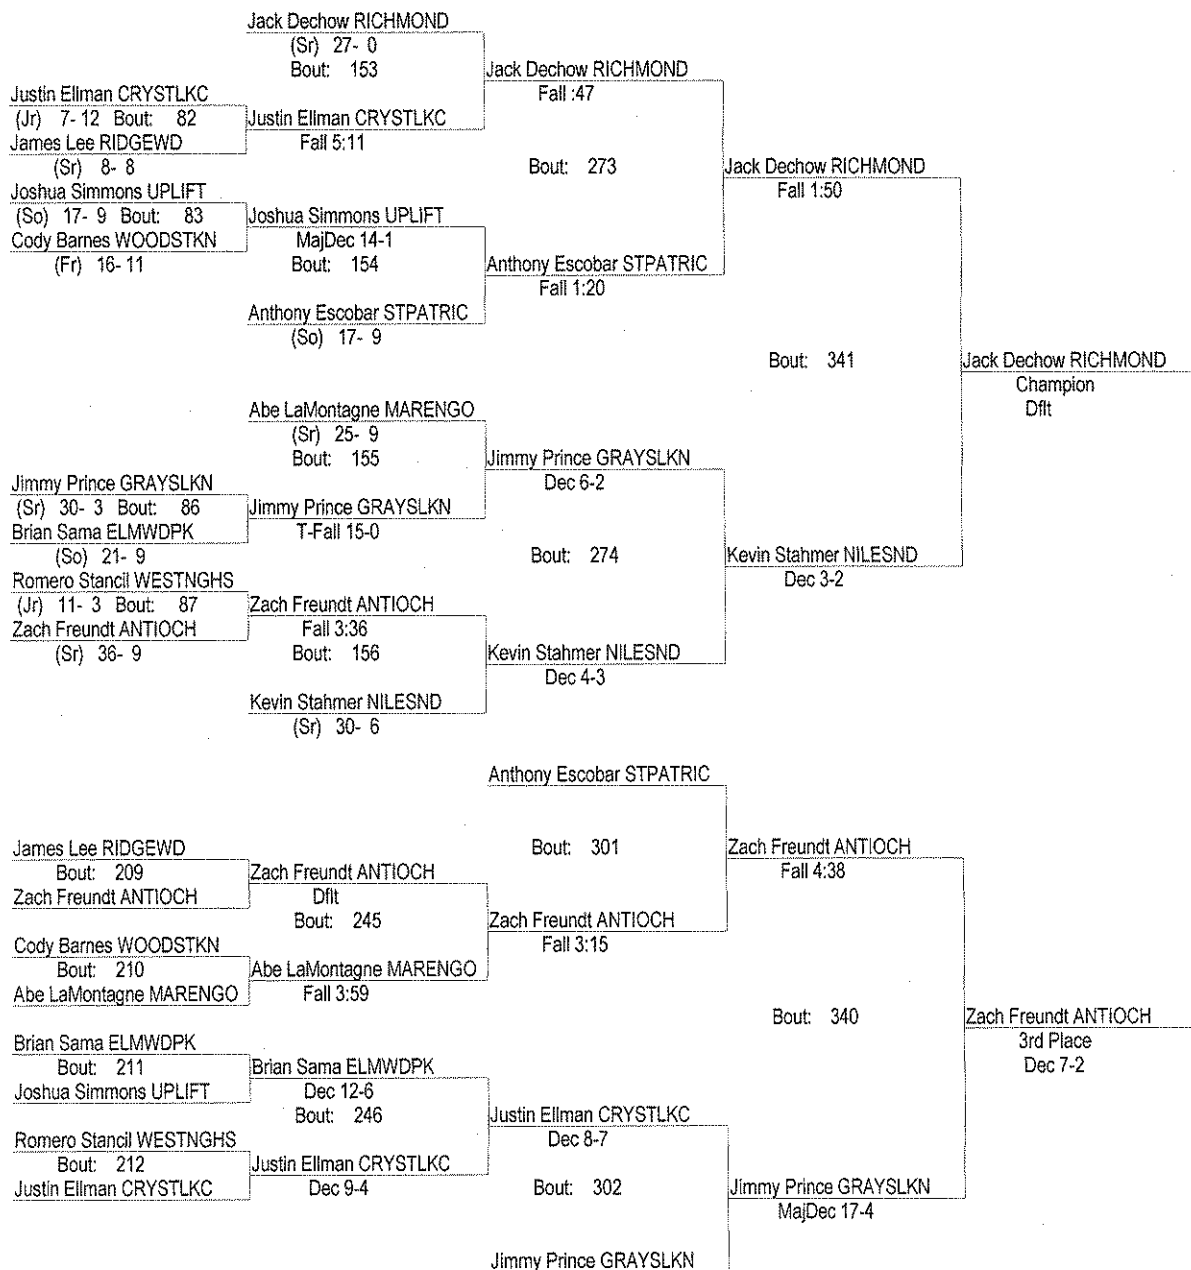

IHSA Grayslake Central AA Sectional

February 10th & 11th, 2012

160

- Place Winners -
- 1st Brett O'Kane RICHMOND (Sr) 25- 6
 - 2nd Graham Joss FENWICK (Sr) 20- 9
 - 3rd David Gregory LAKES (Jr) 32-13
 - 4th Larry Juliano STPATRIC (Sr) 29-16

IHSA Grayslake Central AA Sectional

February 10th & 11th, 2012

182

- Place Winners -
- 1st Jack Dechow RICHMOND (Sr) 30- 0
 - 2nd Kevin Stahmer NILESND (Sr) 32- 7
 - 3rd Zach Freundt ANTIOCH (Sr) 41-10
 - 4th Jimmy Prince GRAYSLKN (Sr) 33- 5