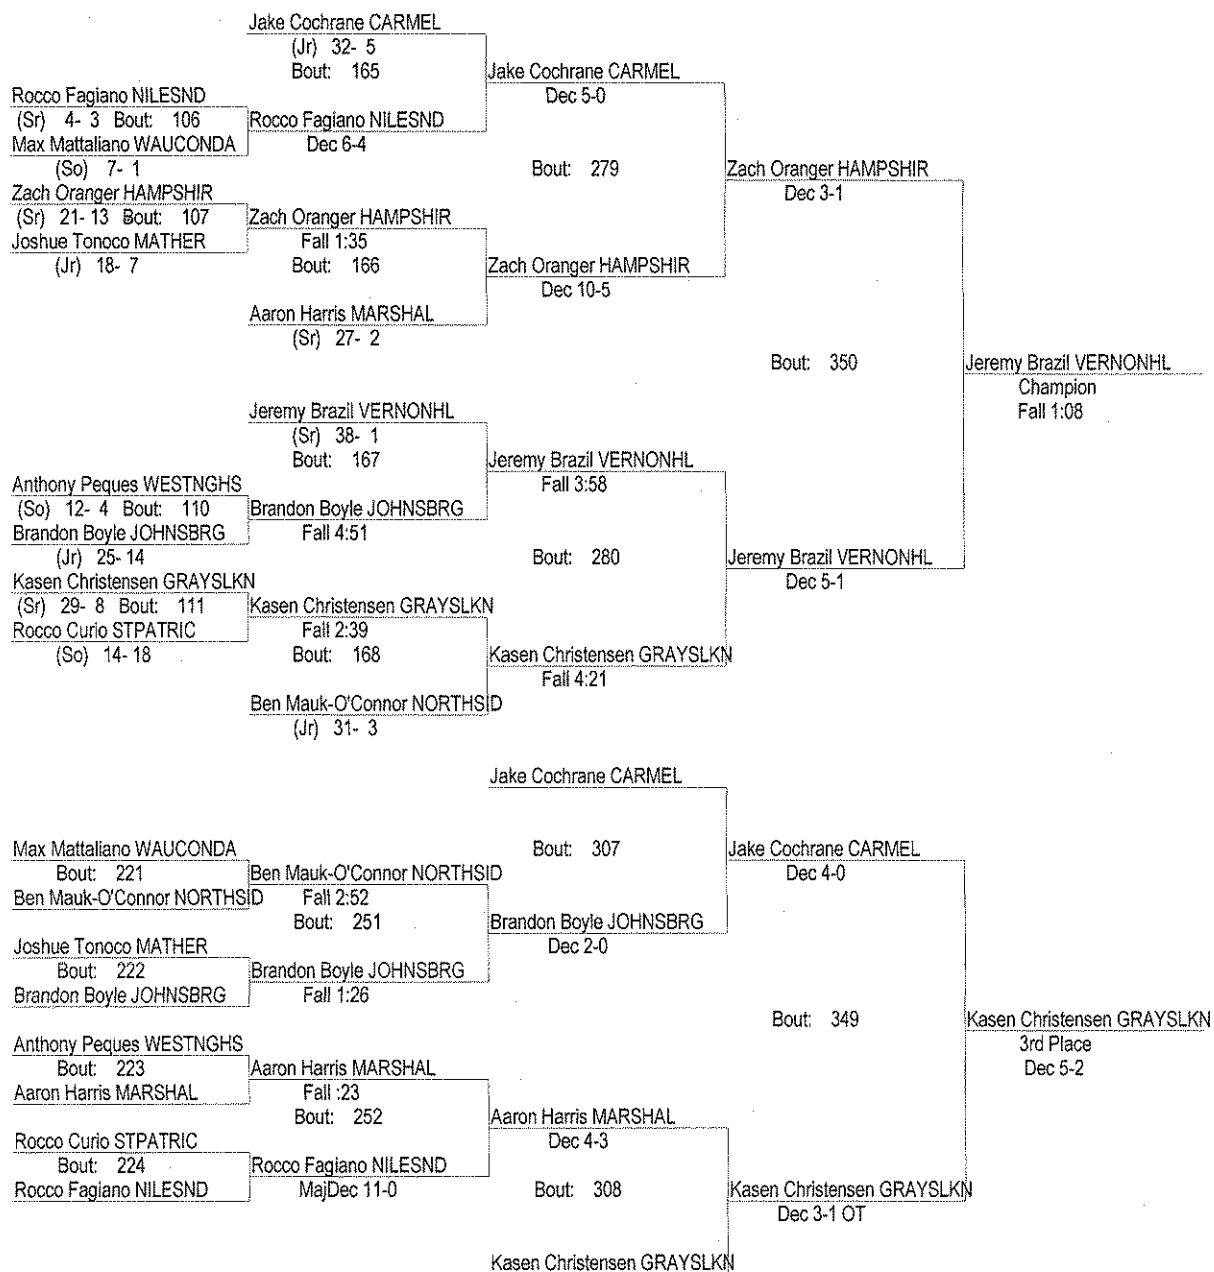

IHSA Grayslake Central AA Sectional

February 10th & 11th, 2012

285

1. Place Winners -
2. 1st Jeremy Brazil VERNONHL (Sr) 41- 1
   - 2nd Zach Oranger HAMPSHIR (Sr) 24- 14
   - 3rd Kasen Christensen GRAYSLKN (Sr) 33- 9
   - 4th Jake Cochrane CARMEL (Jr) 34- 7