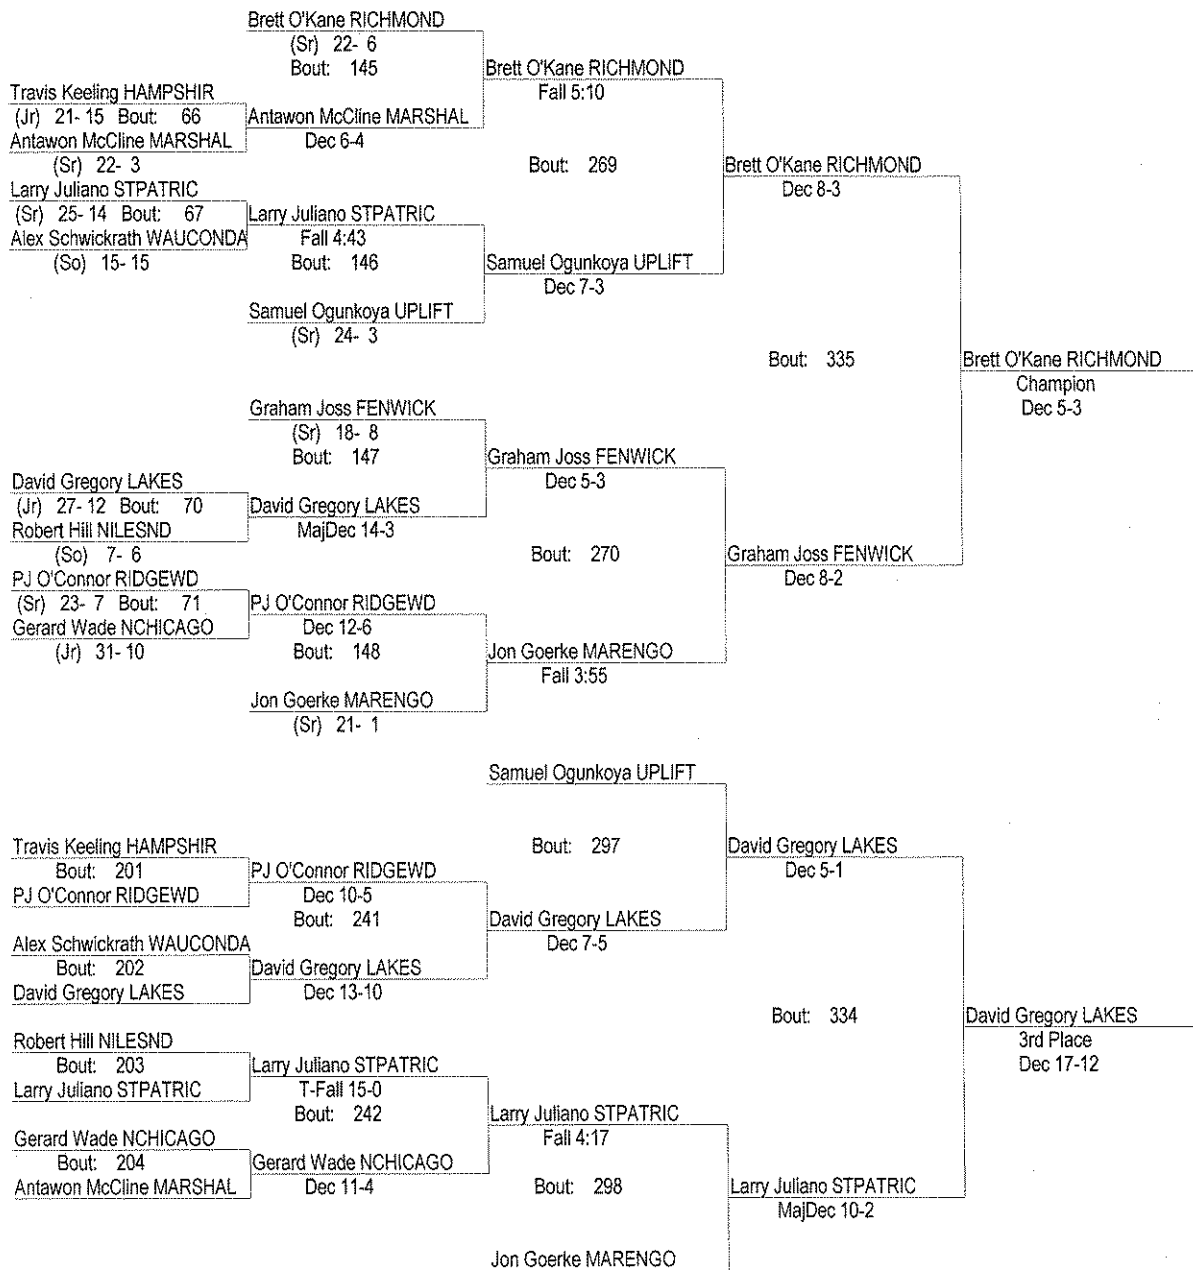

IHSA Grayslake Central AA Sectional

February 10th & 11th, 2012

160

1. Place Winners -
2. 1st Brett O'Kane RICHMOND (Sr) 25- 6
   - 2nd Graham Joss FENWICK (Sr) 20- 9
   - 3rd David Gregory LAKES (Jr) 32-13
   - 4th Larry Juliano STPATRIC (Sr) 29-16