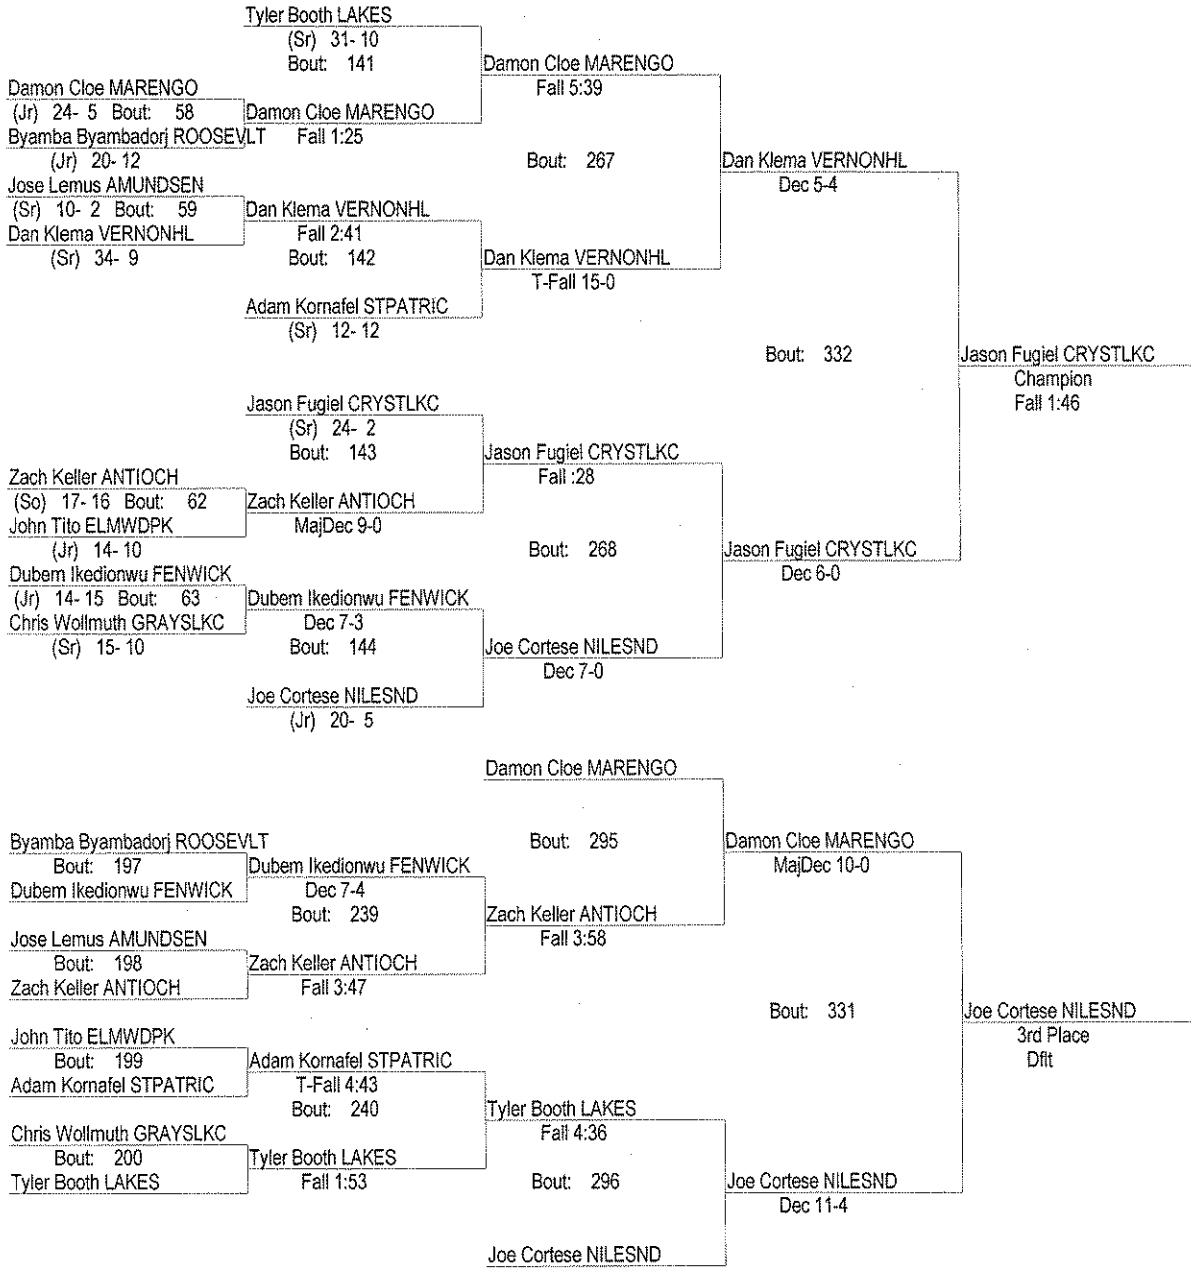

IHSA Grayslake Central AA Sectional

February 10th & 11th, 2012

152

1. Place Winners -
2. 1st Jason Fugiel CRYSTLKC (Sr) 27- 2
   - 2nd Dan Klema VERNONHL (Sr) 37- 10
   - 3rd Joe Cortese NILESND (Jr) 23- 6
   - 4th Damon Cloe MARENGO (Jr) 27- 7