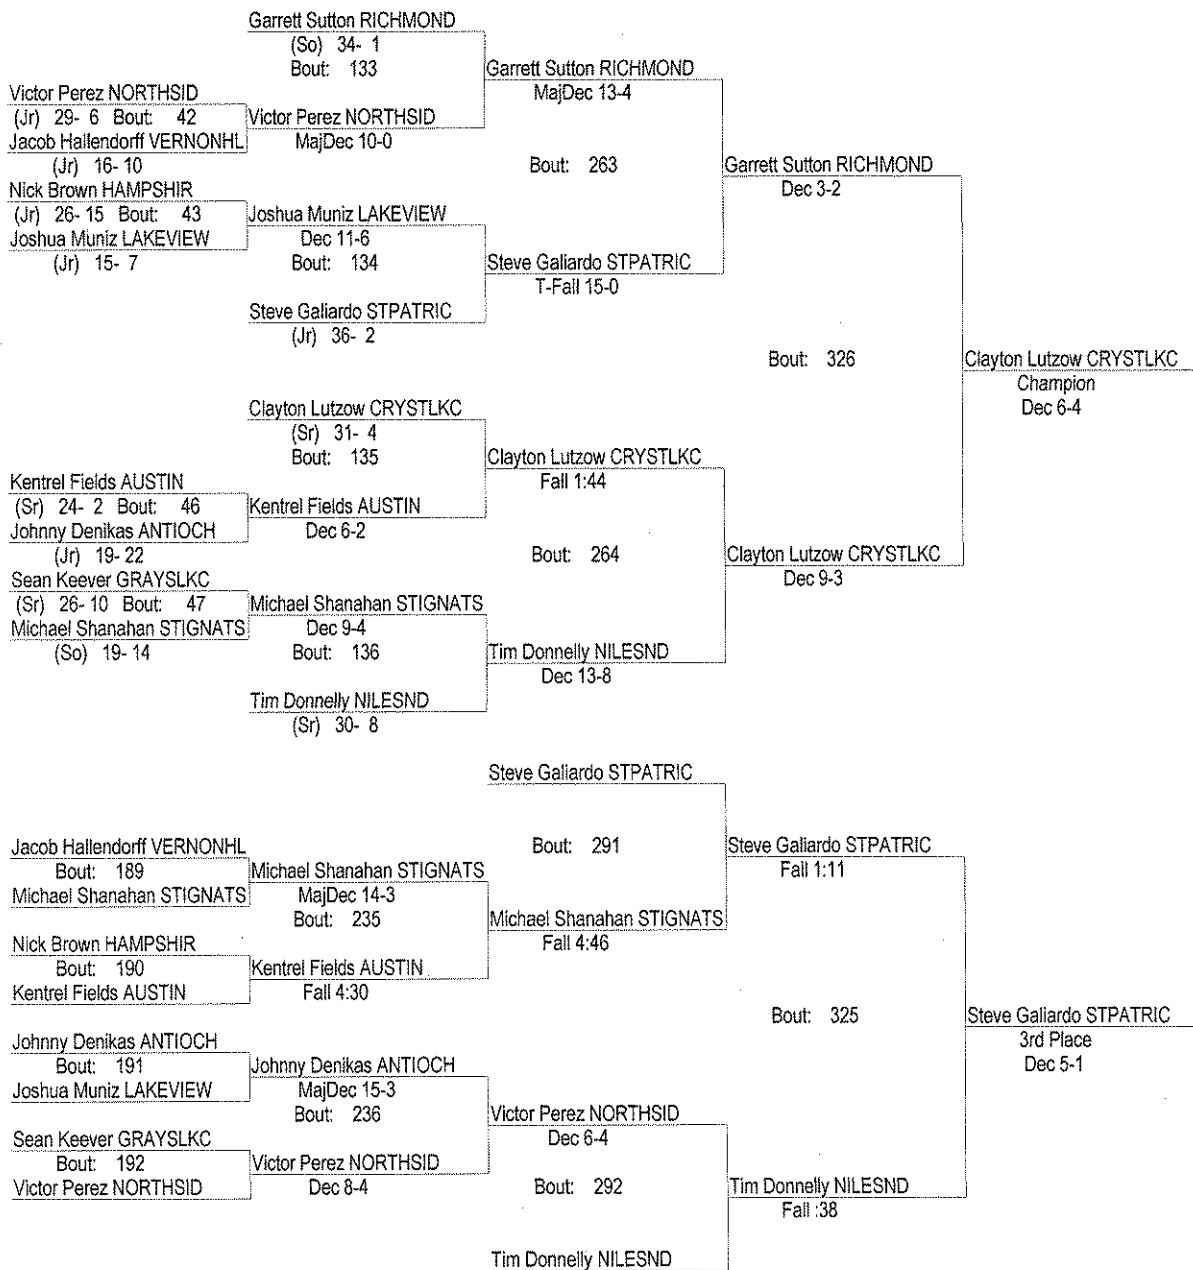

IHSA Grayslake Central AA Sectional

February 10th & 11th, 2012

132

- Place Winners -

- 1st Jimmy Biancofiori NILESND (Sr) 27- 7
- 2nd Jose Collado LAKES (Sr) 26- 11
- 3rd Matt Ellis RICHMOND (Sr) 23- 9
- 4th Mike Morales ANTIOCH (Sr) 30- 17

IHSA Grayslake Central AA Sectional

February 10th & 11th, 2012

138

- Place Winners -
- 1st Clayton Lutzow CRYSTLKC (Sr) 34- 4
 - 2nd Garrett Sutton RICHMOND (So) 36- 2
 - 3rd Steve Galiardo STPATRIC (Jr) 39- 3
 - 4th Tim Donnelly NILESND (Sr) 32- 10