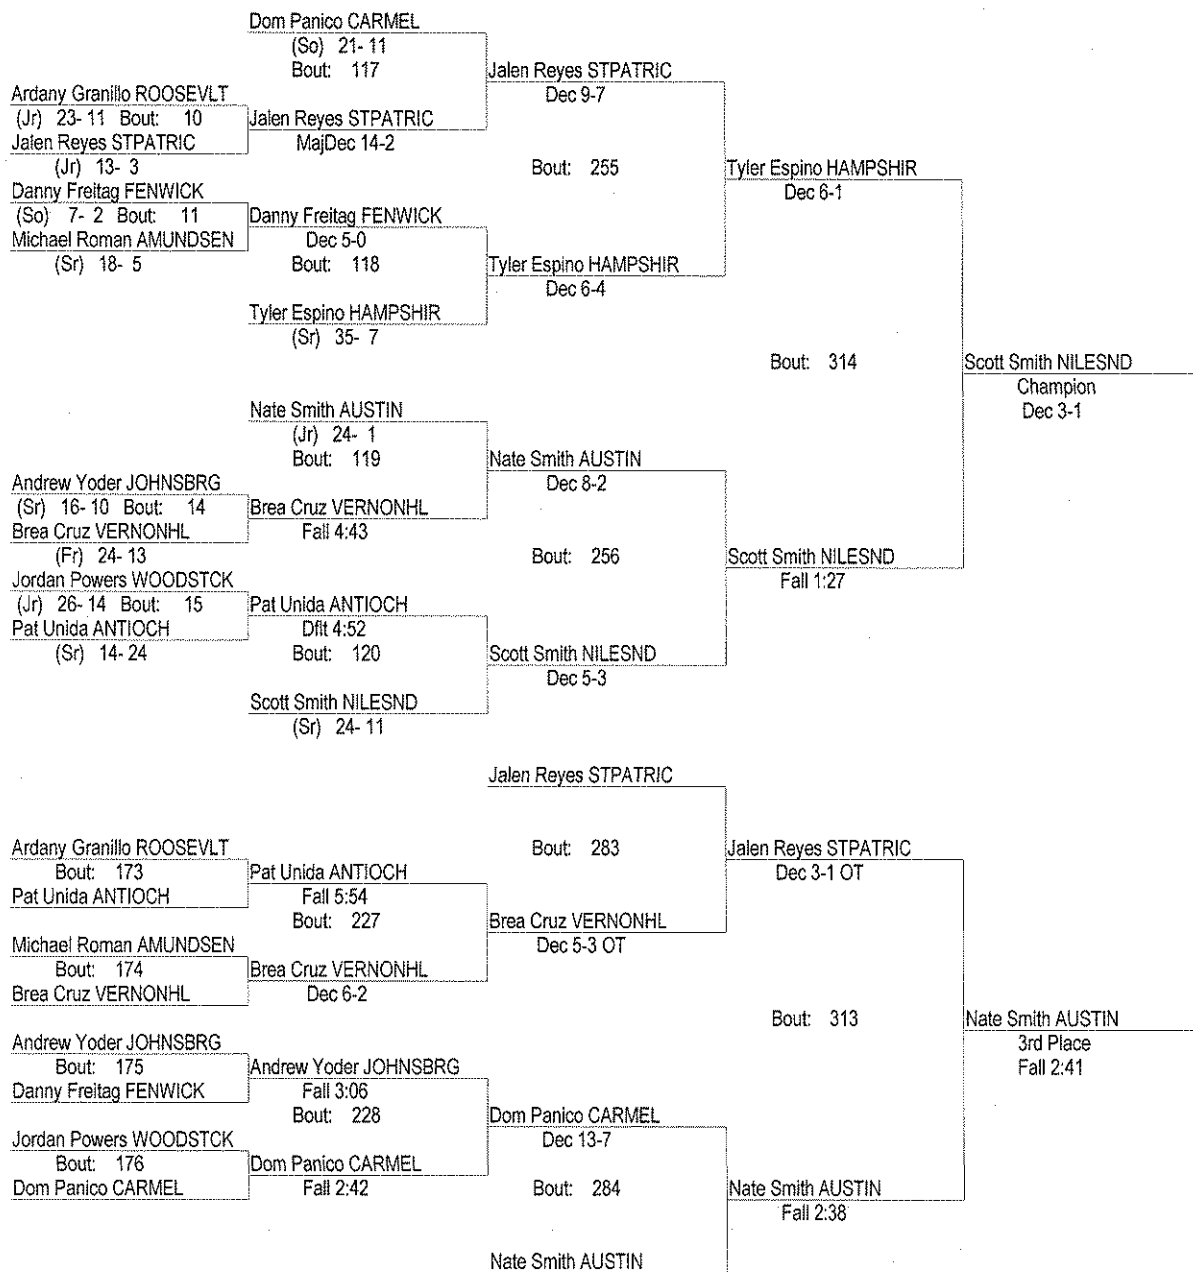

IHSA Grayslake Central AA Sectional

February 10th & 11th, 2012

106

- Place Winners -
- 1st Grant Sutton RICHMOND (Fr) 35- 5
 - 2nd Jimmy Gallardo NILESND (Fr) 29- 9
 - 3rd Brandon Pesheck JOHNSBRG (Fr) 18- 3
 - 4th Briley Schultz ANTIOCH (So) 31- 16

IHSA Grayslake Central AA Sectional

February 10th & 11th, 2012

113

- Place Winners -
- 1st Scott Smith NILESND (Sr) 27- 11
 - 2nd Tyler Espino HAMPSHIR (Sr) 37- 8
 - 3rd Nate Smith AUSTIN (Jr) 27- 2
 - 4th Jalen Reyes STPATRIC (Jr) 16- 5