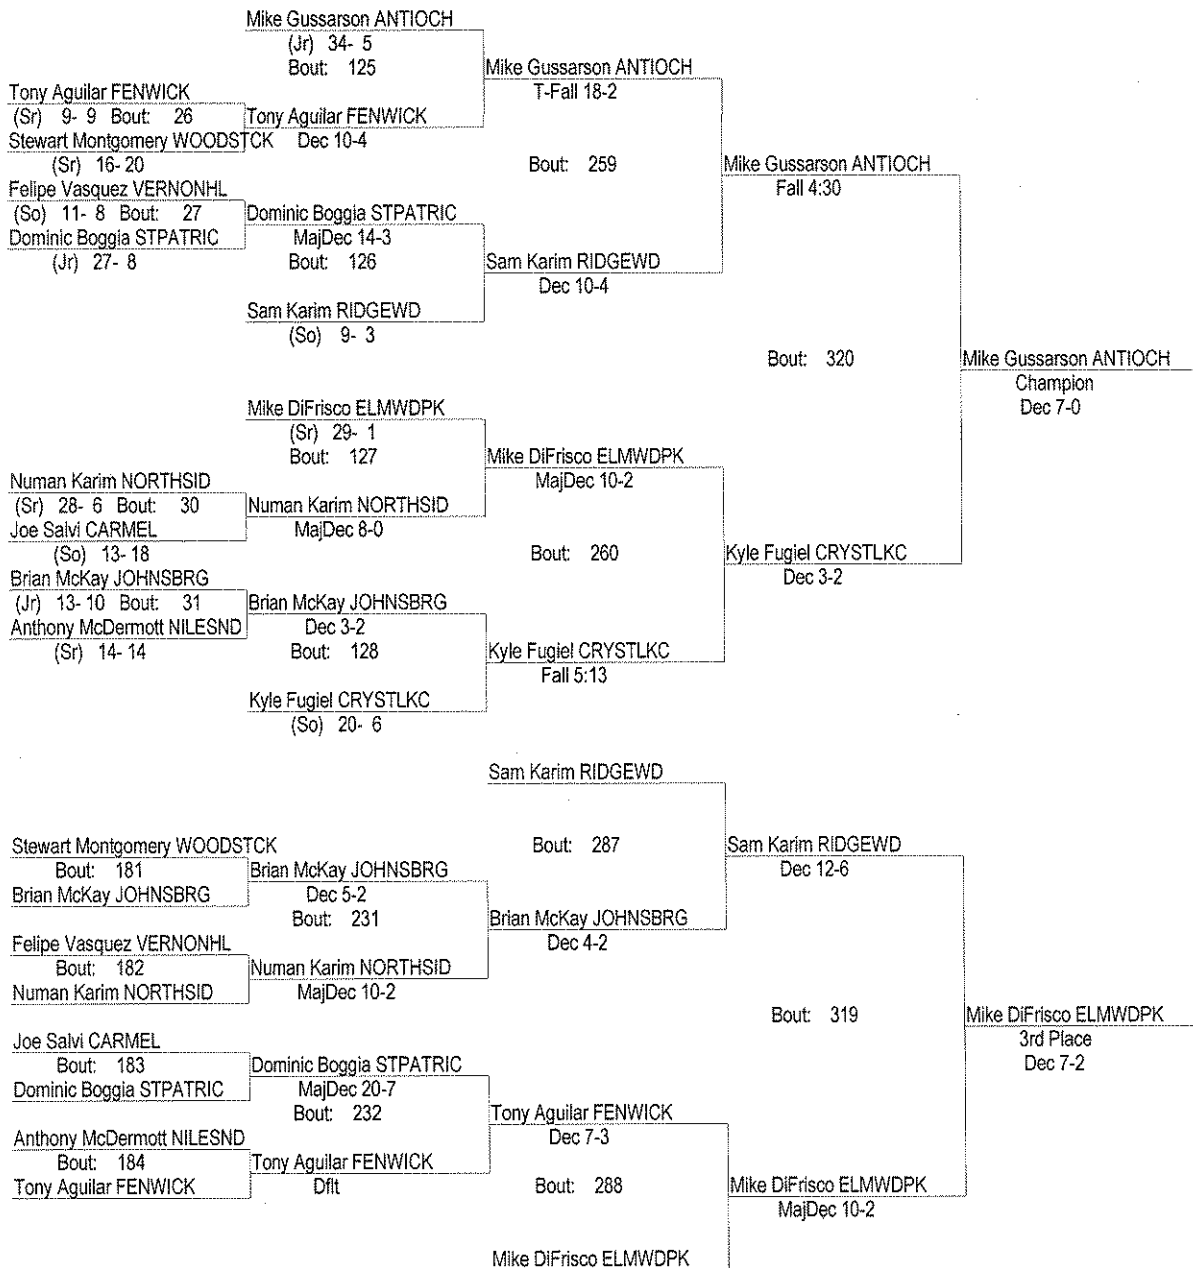

IHSA Grayslake Central AA Sectional

February 10th & 11th, 2012

113

- Place Winners -
- 1st Scott Smith NILESND (Sr) 27- 11
 - 2nd Tyler Espino HAMPSHIR (Sr) 37- 8
 - 3rd Nate Smith AUSTIN (Jr) 27- 2
 - 4th Jalen Reyes STPATRIC (Jr) 16- 5

IHSA Grayslake Central AA Sectional

February 10th & 11th, 2012

126

- Place Winners -
- 1st Mike Gussarson ANTIOCH (Jr) 37- 5
 - 2nd Kyle Fugiel CRYSTLKC (So) 22- 7
 - 3rd Mike DiFrisco ELMWDPK (Sr) 32- 2
 - 4th Sam Karim RIDGEWD (So) 11- 5