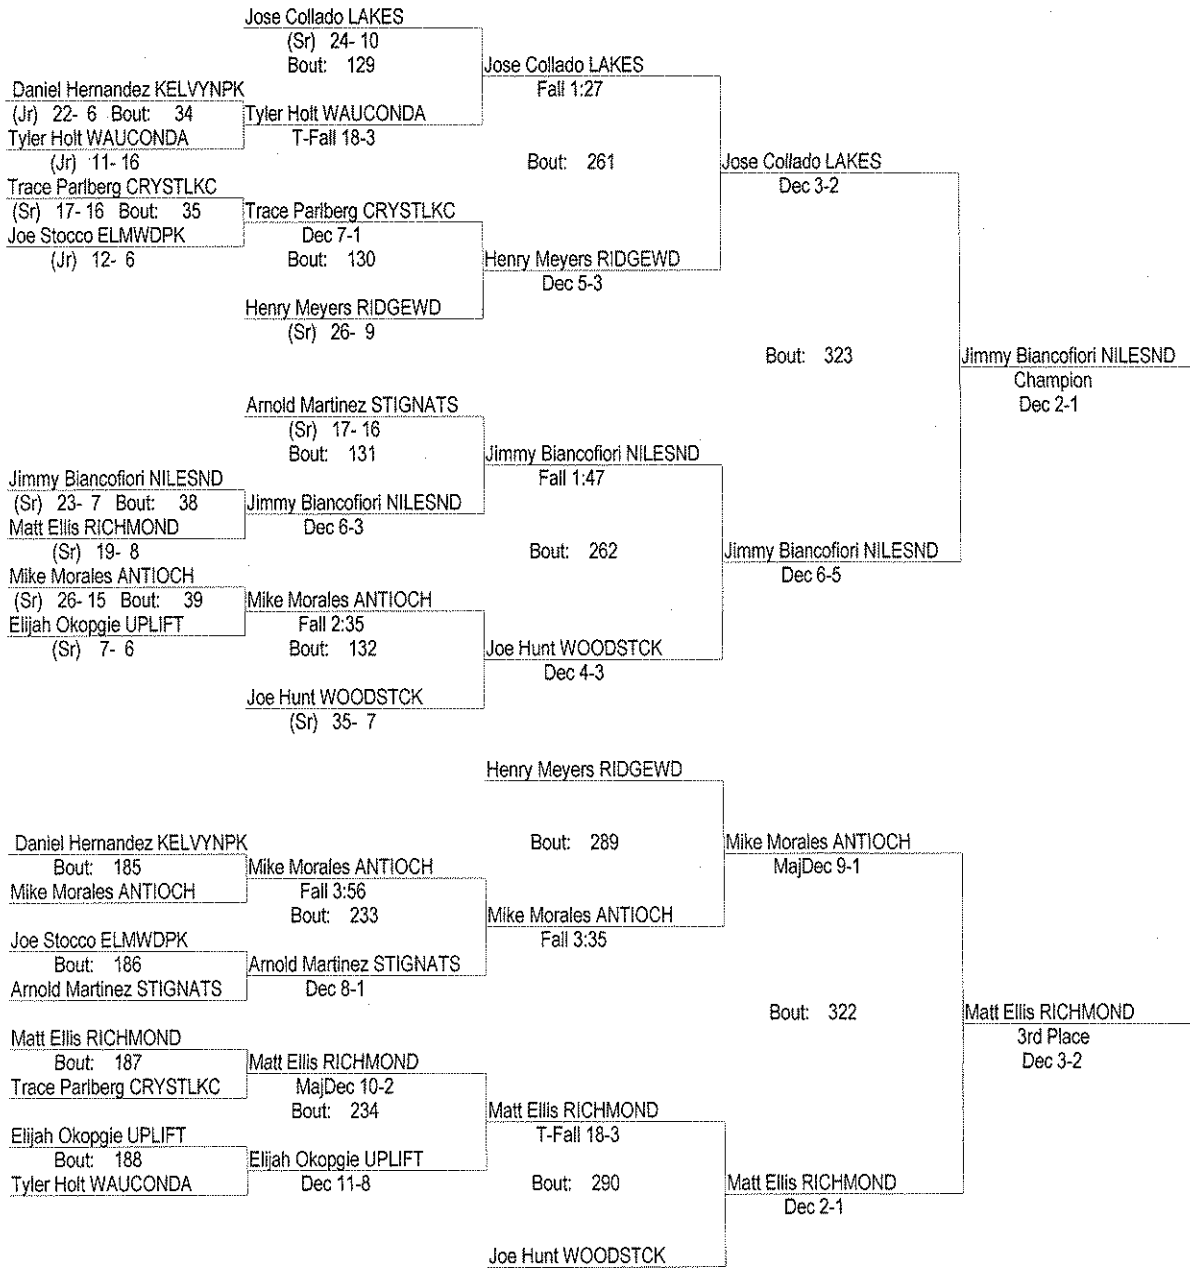

IHSA Grayslake Central AA Sectional

February 10th & 11th, 2012

132

- Place Winners -

- 1st Jimmy Biancofiori NILESND (Sr) 27- 7
- 2nd Jose Collado LAKES (Sr) 26- 11
- 3rd Matt Ellis RICHMOND (Sr) 23- 9
- 4th Mike Morales ANTIOCH (Sr) 30- 17