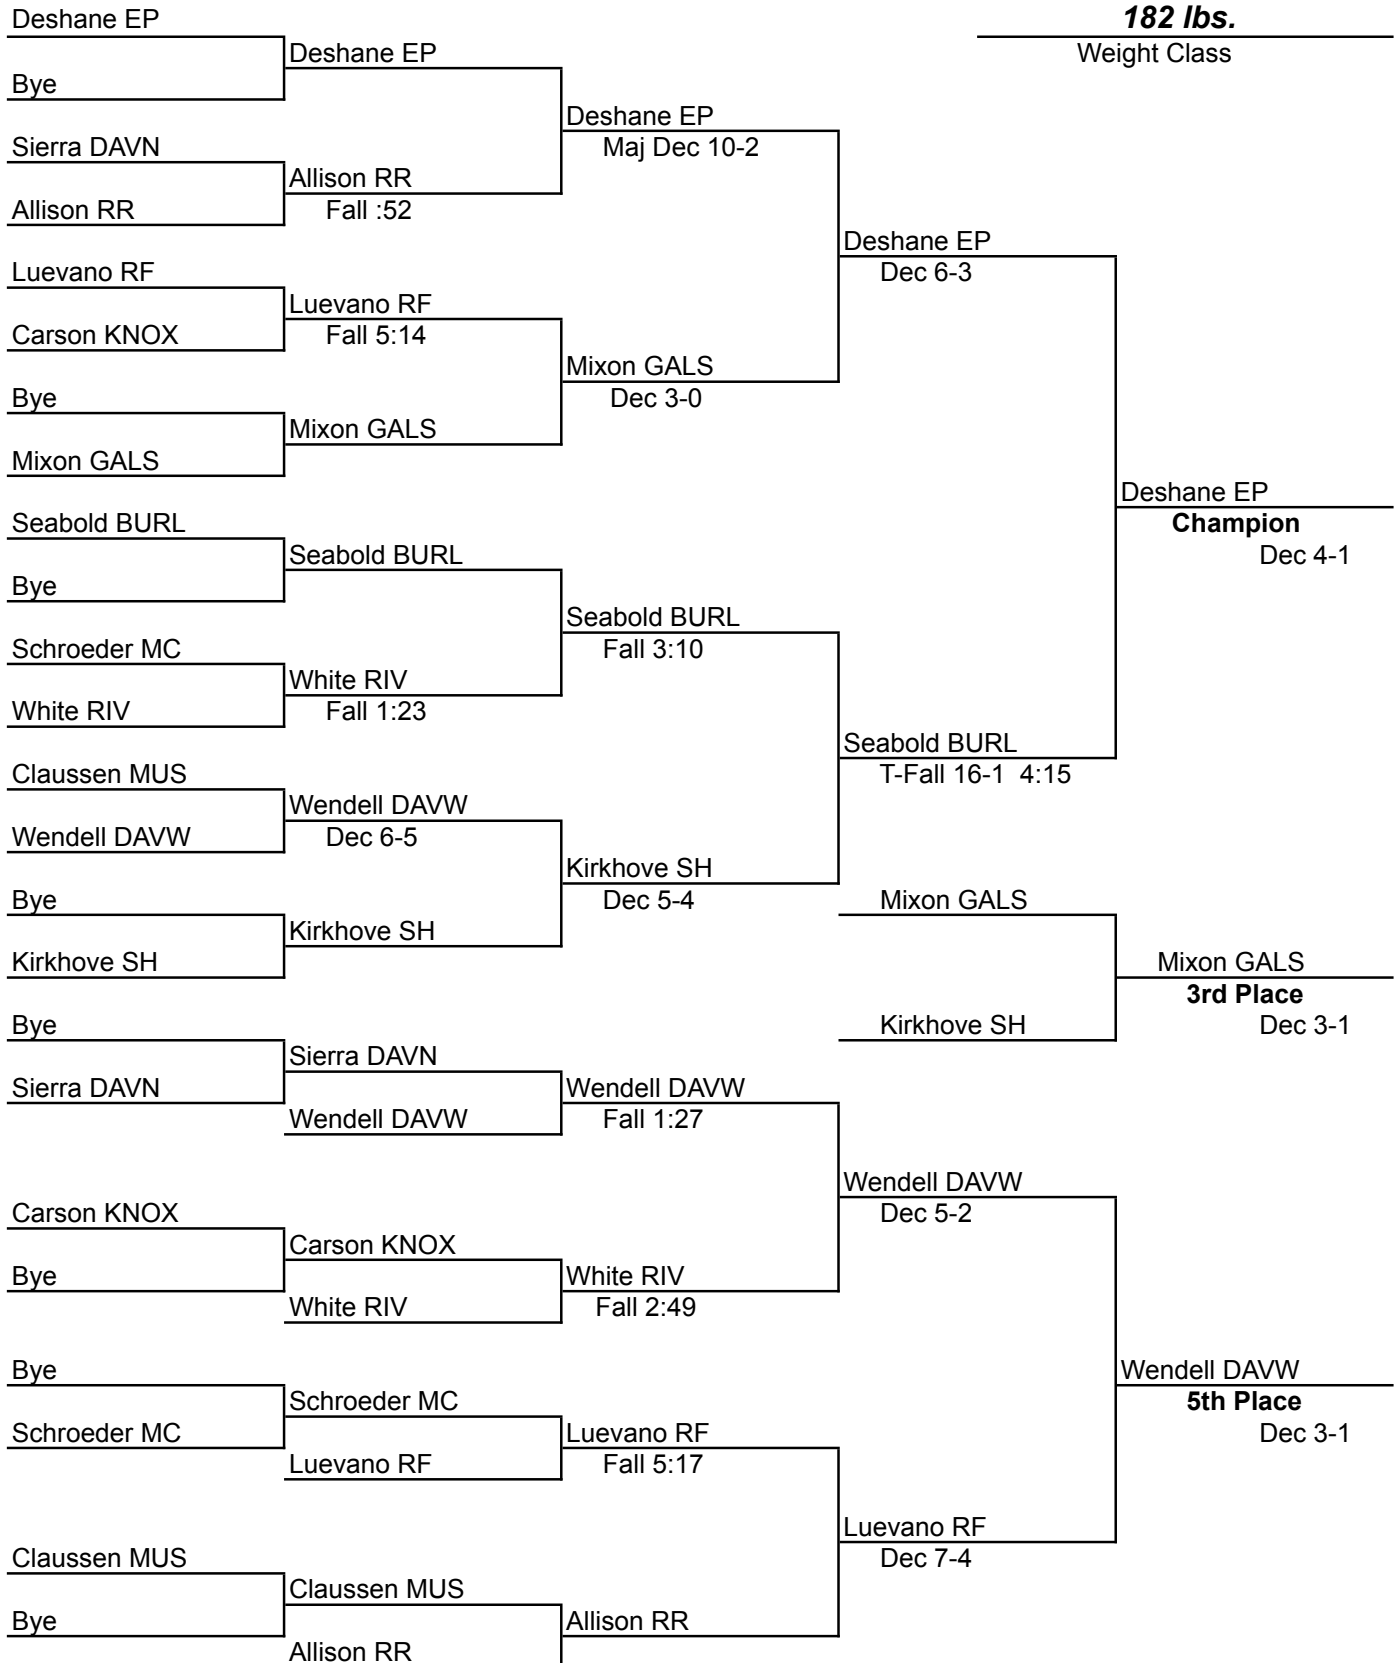

Riverdale Wrestling Invitational

December 10, 2011

182 lbs.

Weight Class