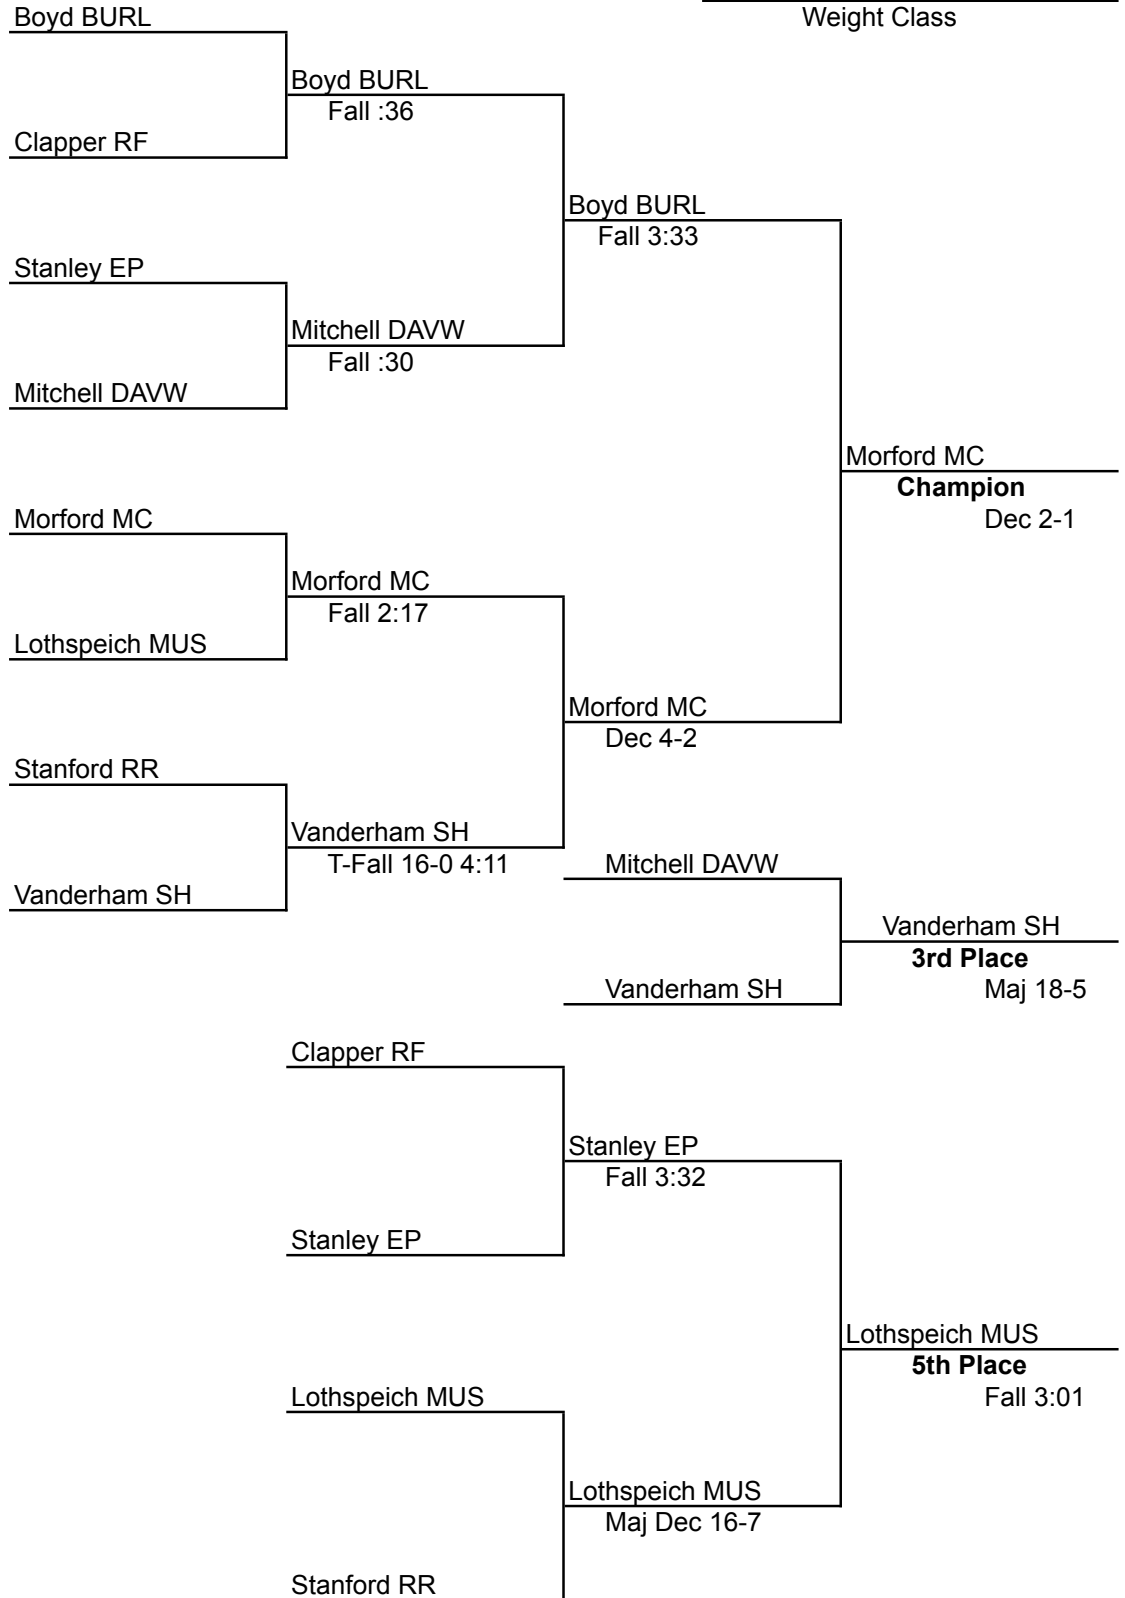

Riverdale Wrestling Invitational

December 10, 2011

138 lbs.

Weight Class