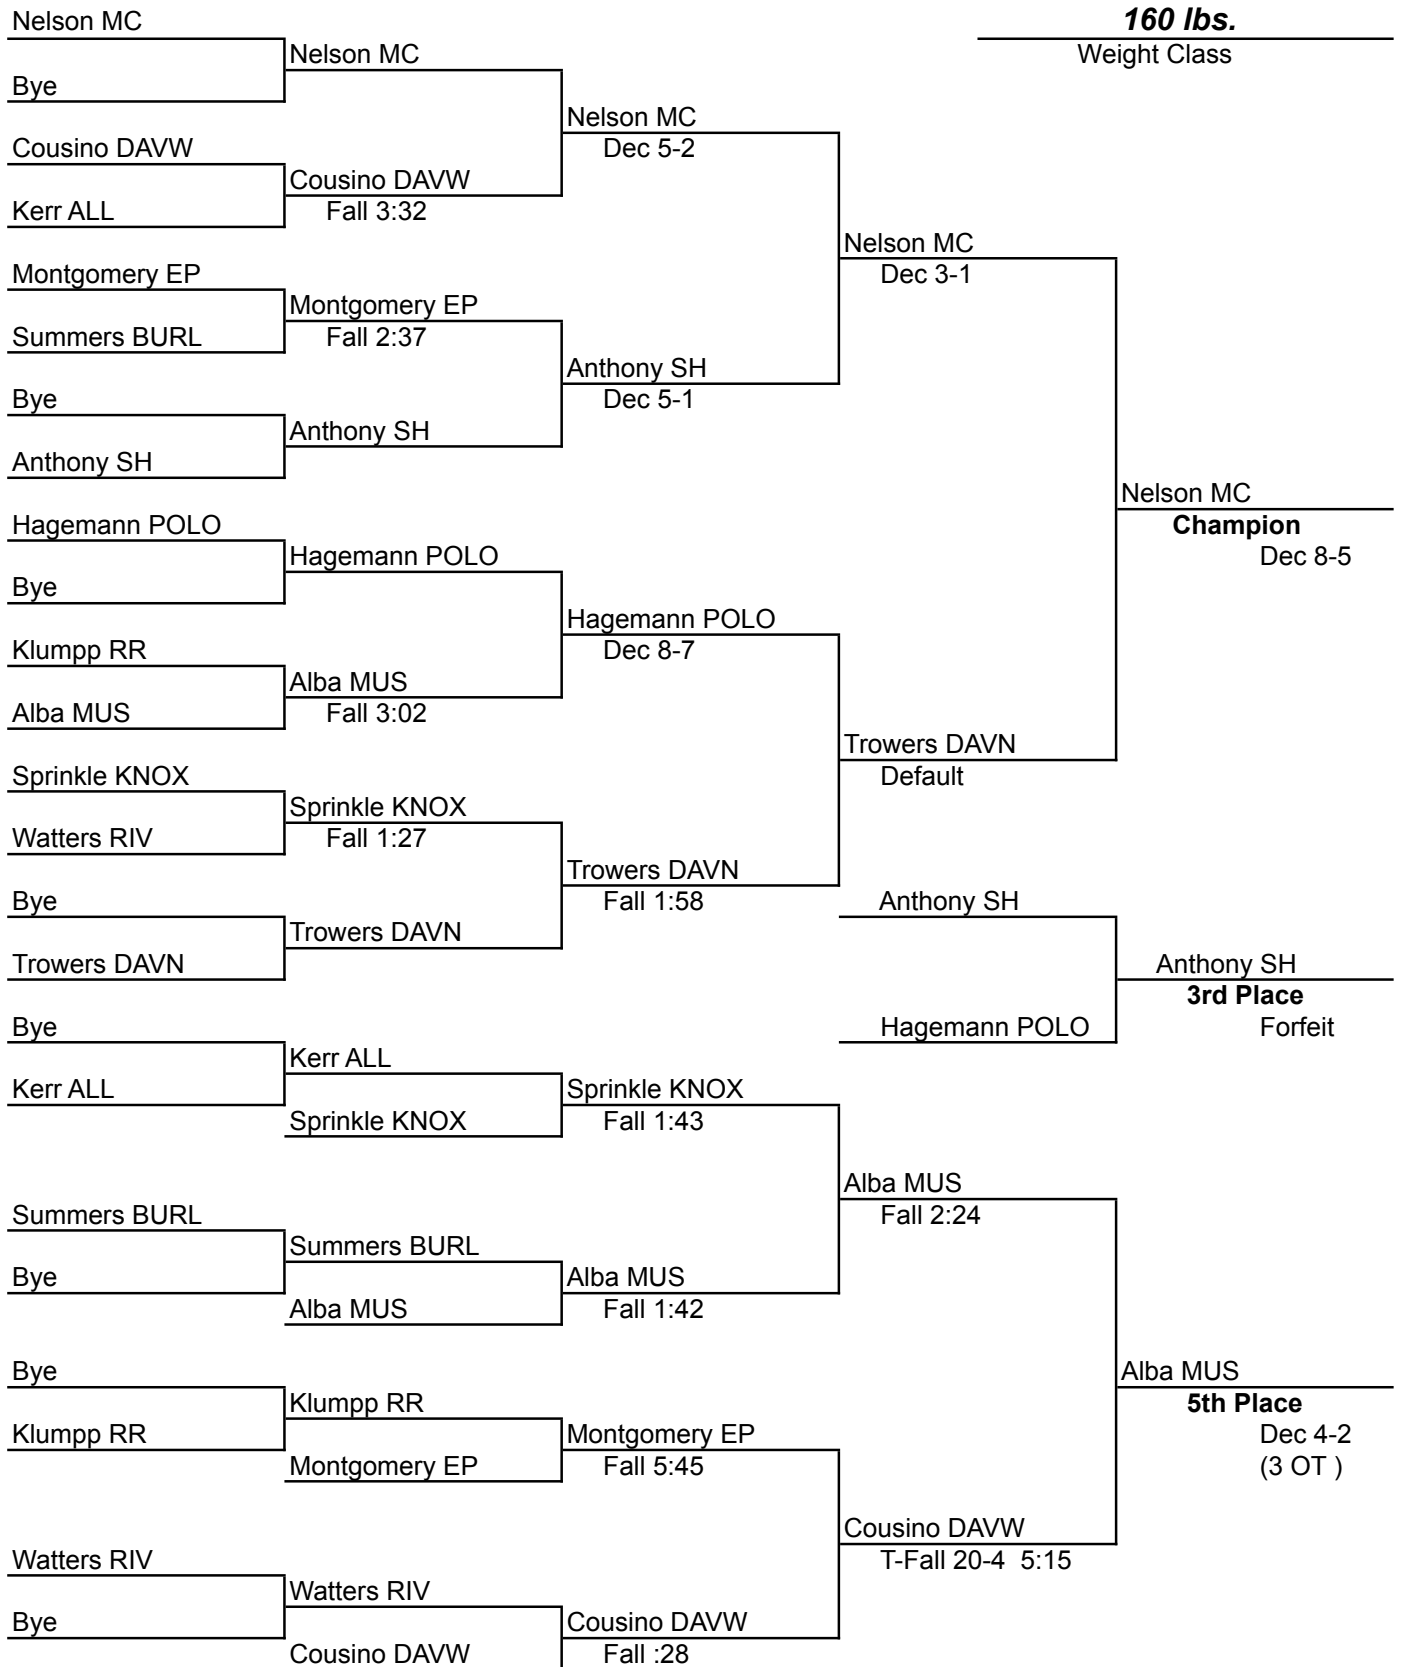

Riverdale Wrestling Invitational

December 10, 2011