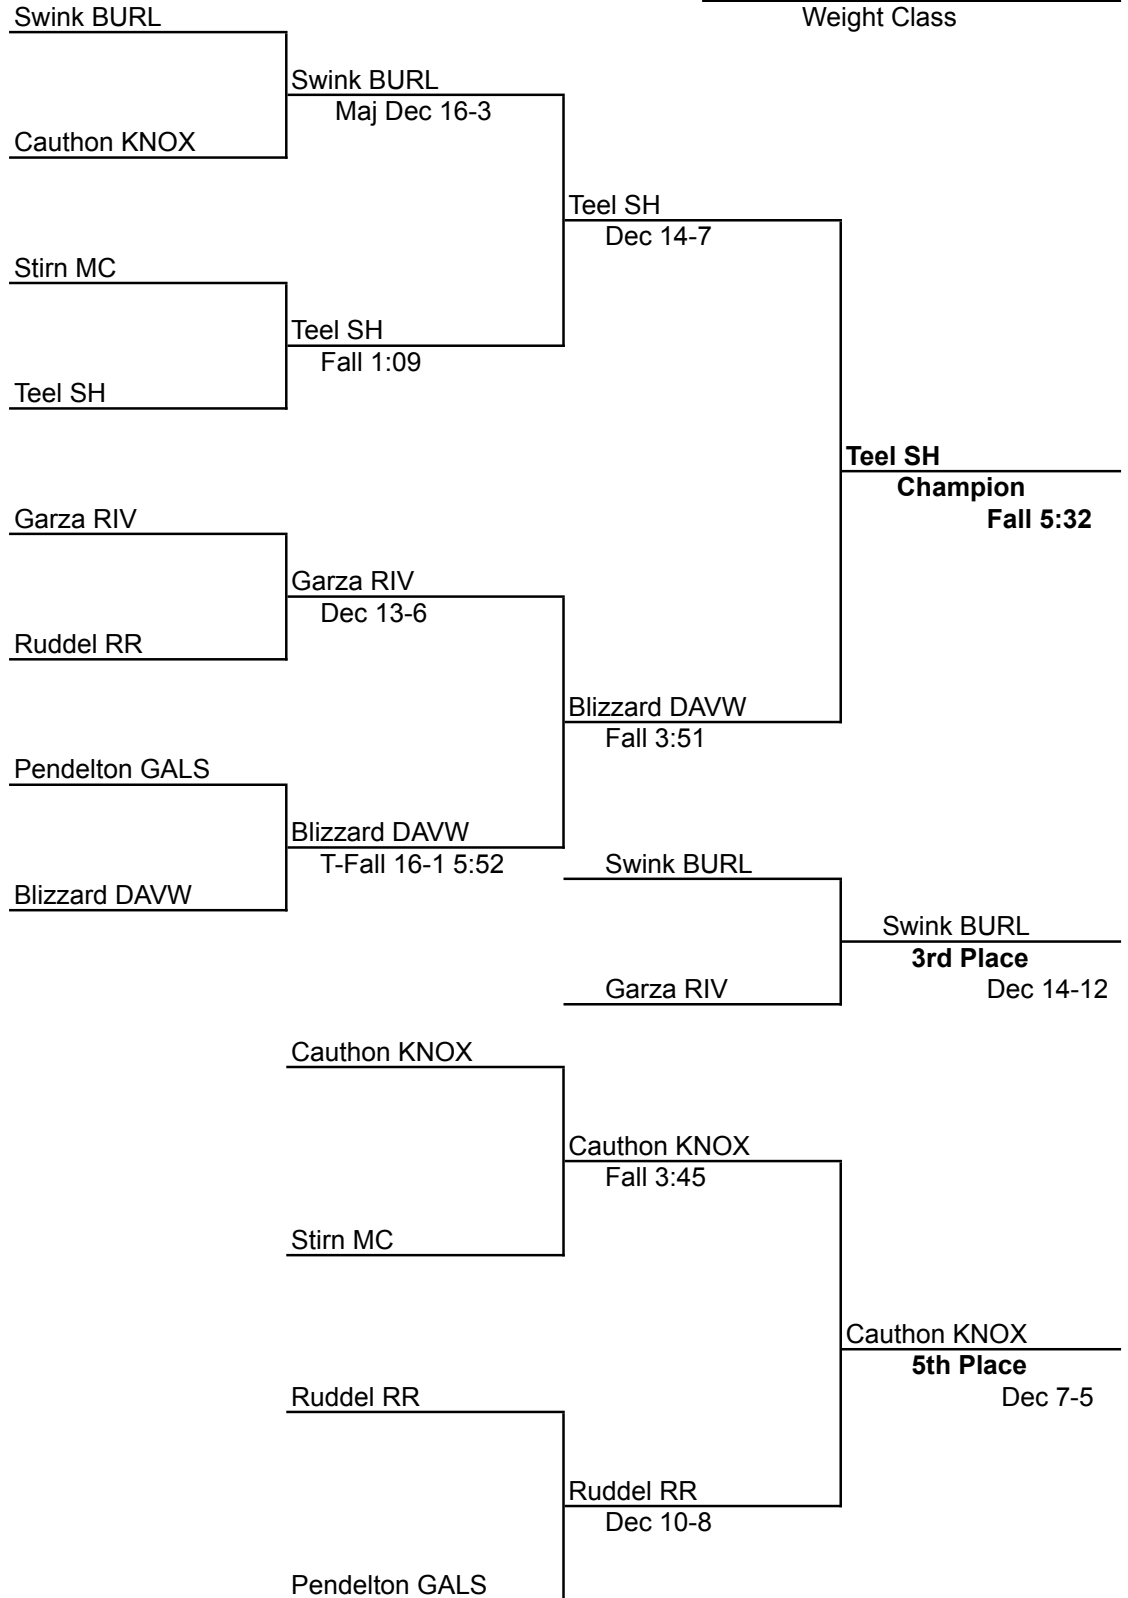

Riverdale Wrestling Invitational

December 10, 2011

106 lbs.

Weight Class