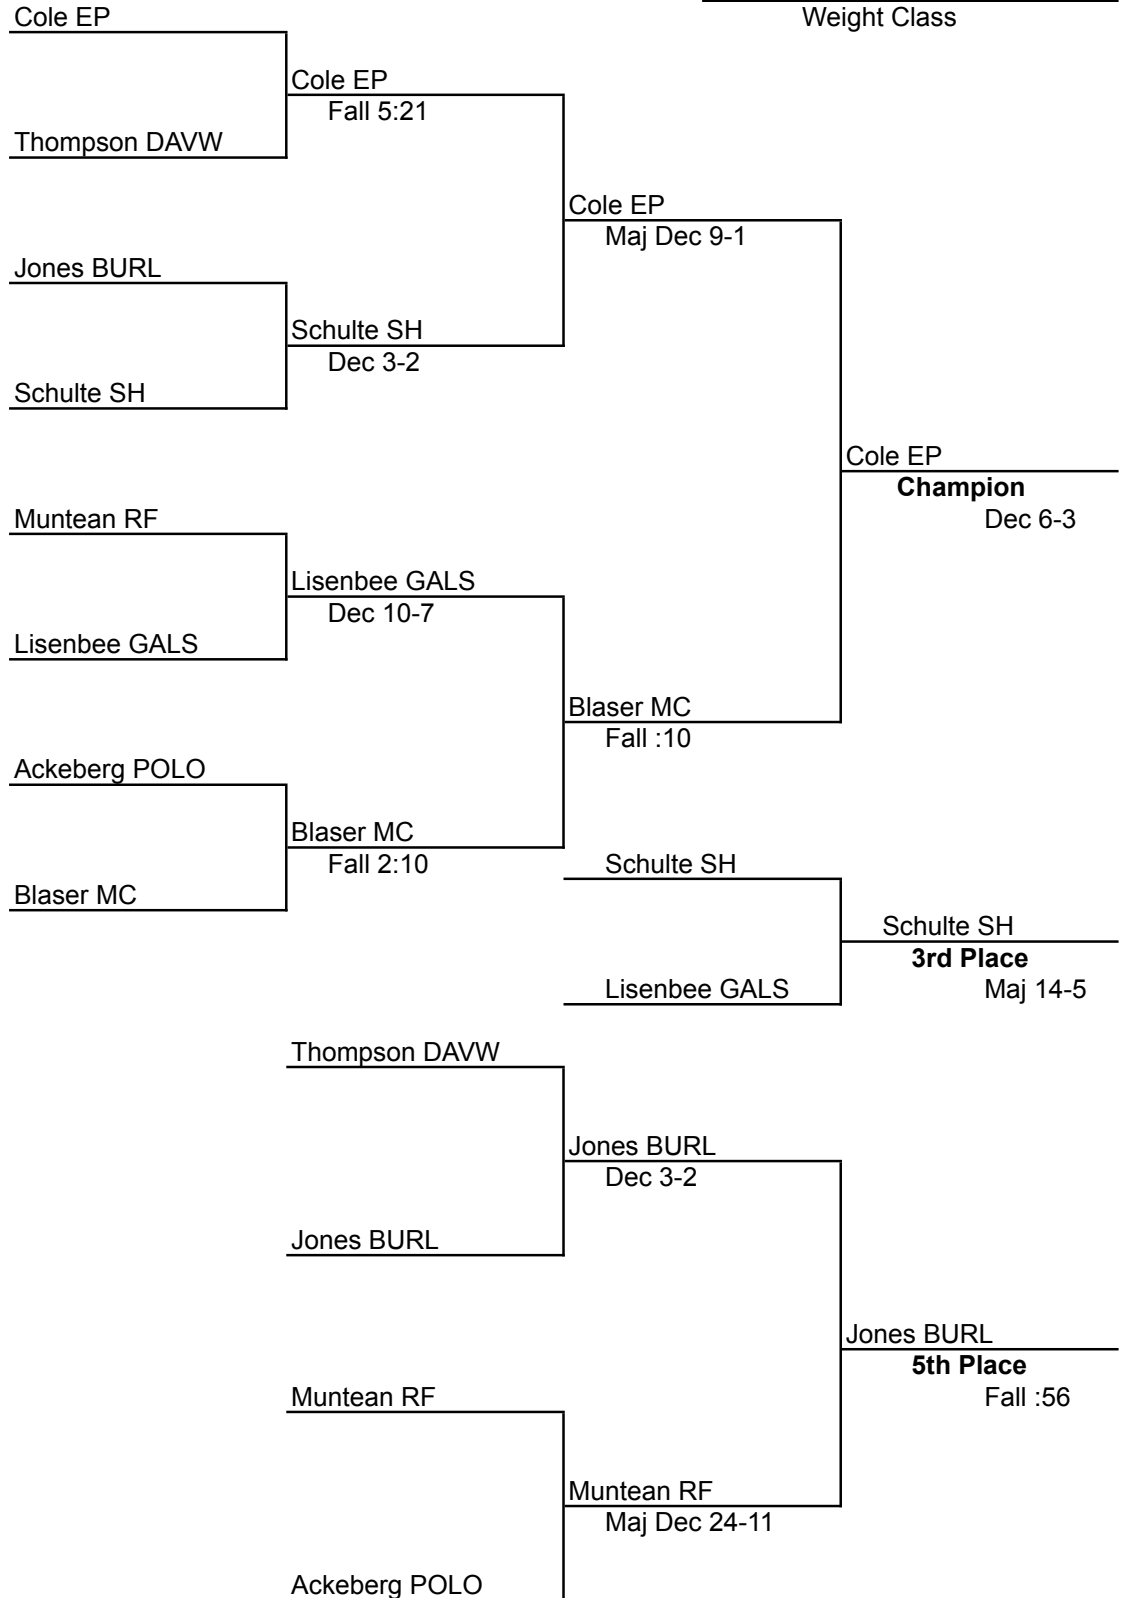

Riverdale Wrestling Invitational

December 10, 2011

145 lbs.

Weight Class