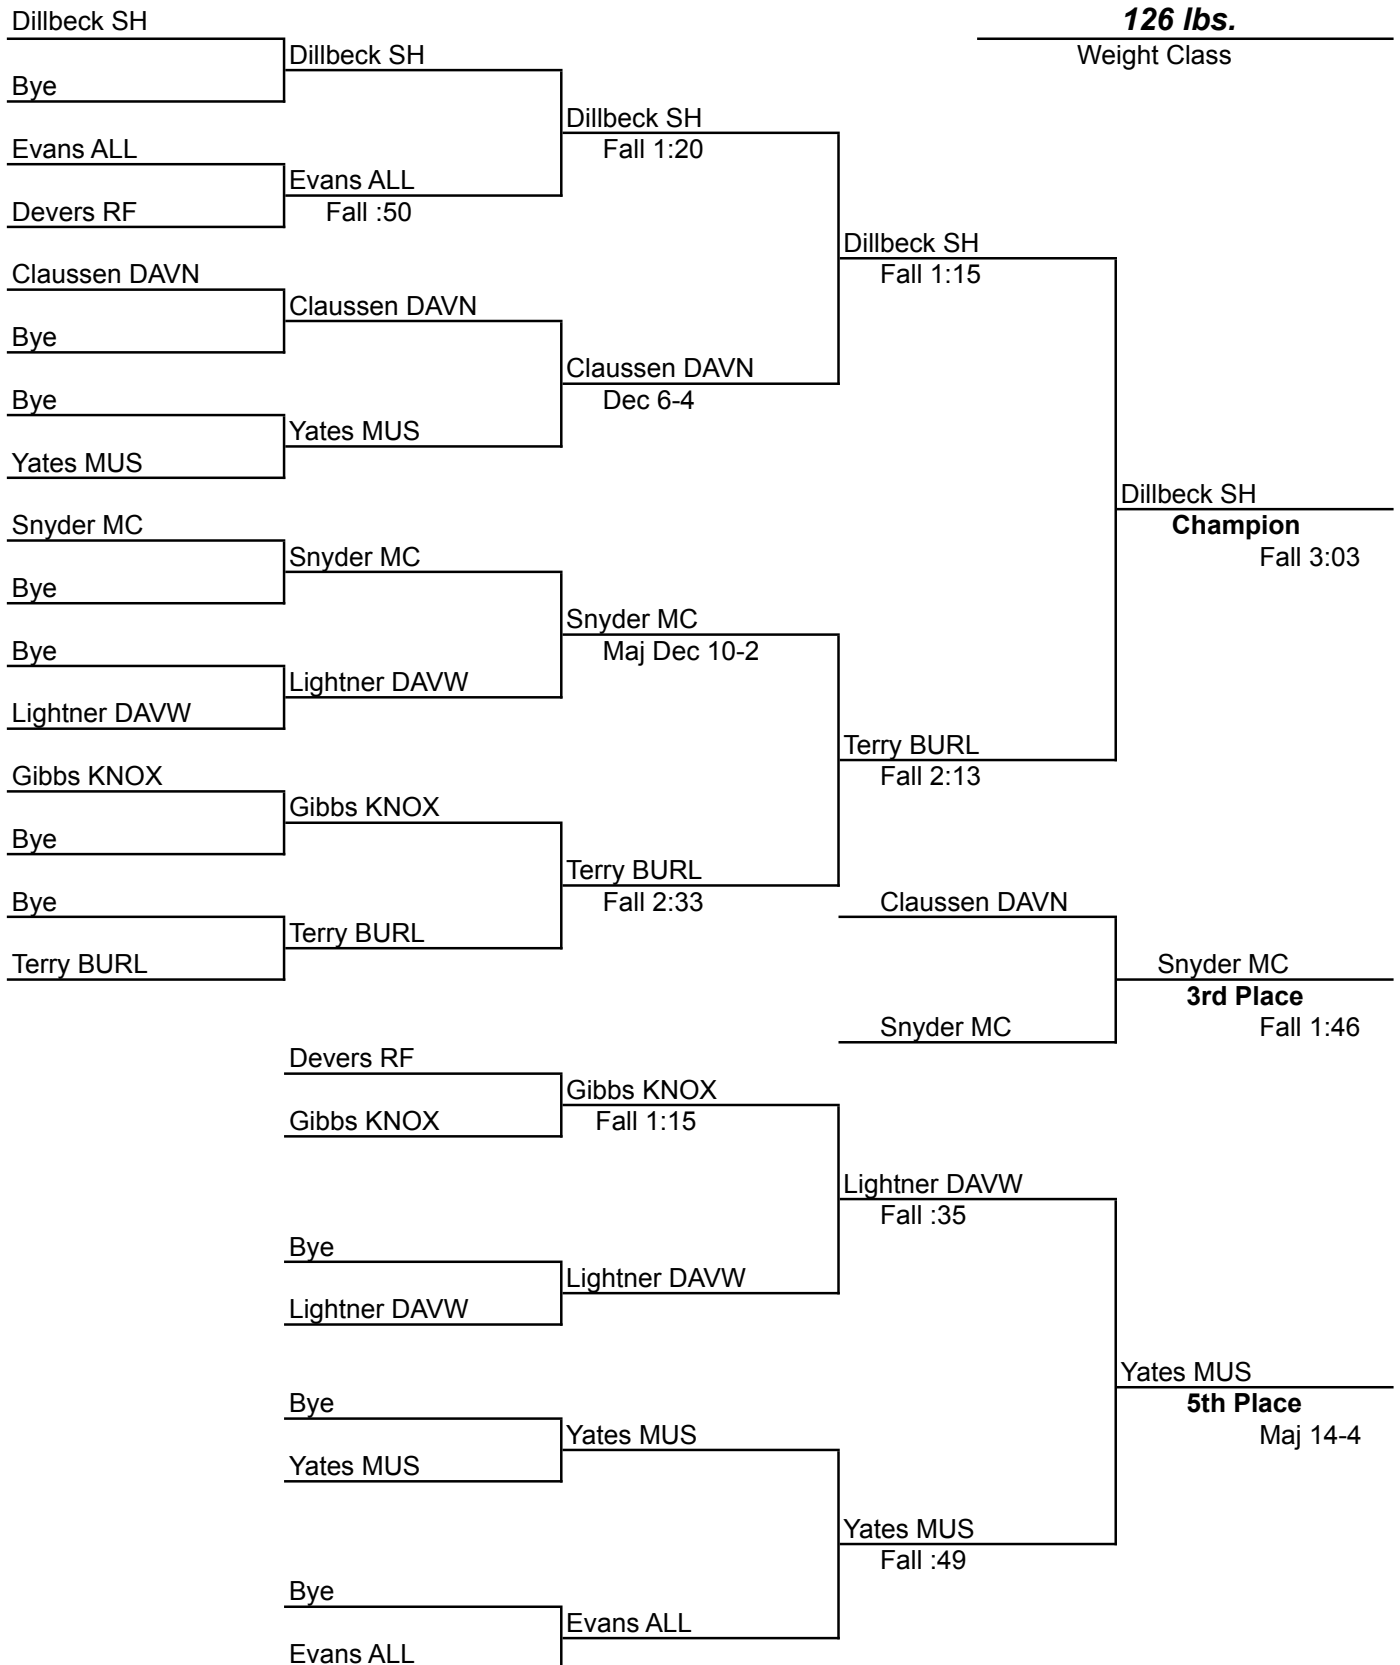

Riverdale Wrestling Invitational

December 10, 2011

120 lbs.

Weight Class

Riverdale Wrestling Invitational

December 10, 2011

Riverdale Wrestling Invitational

December 10, 2011