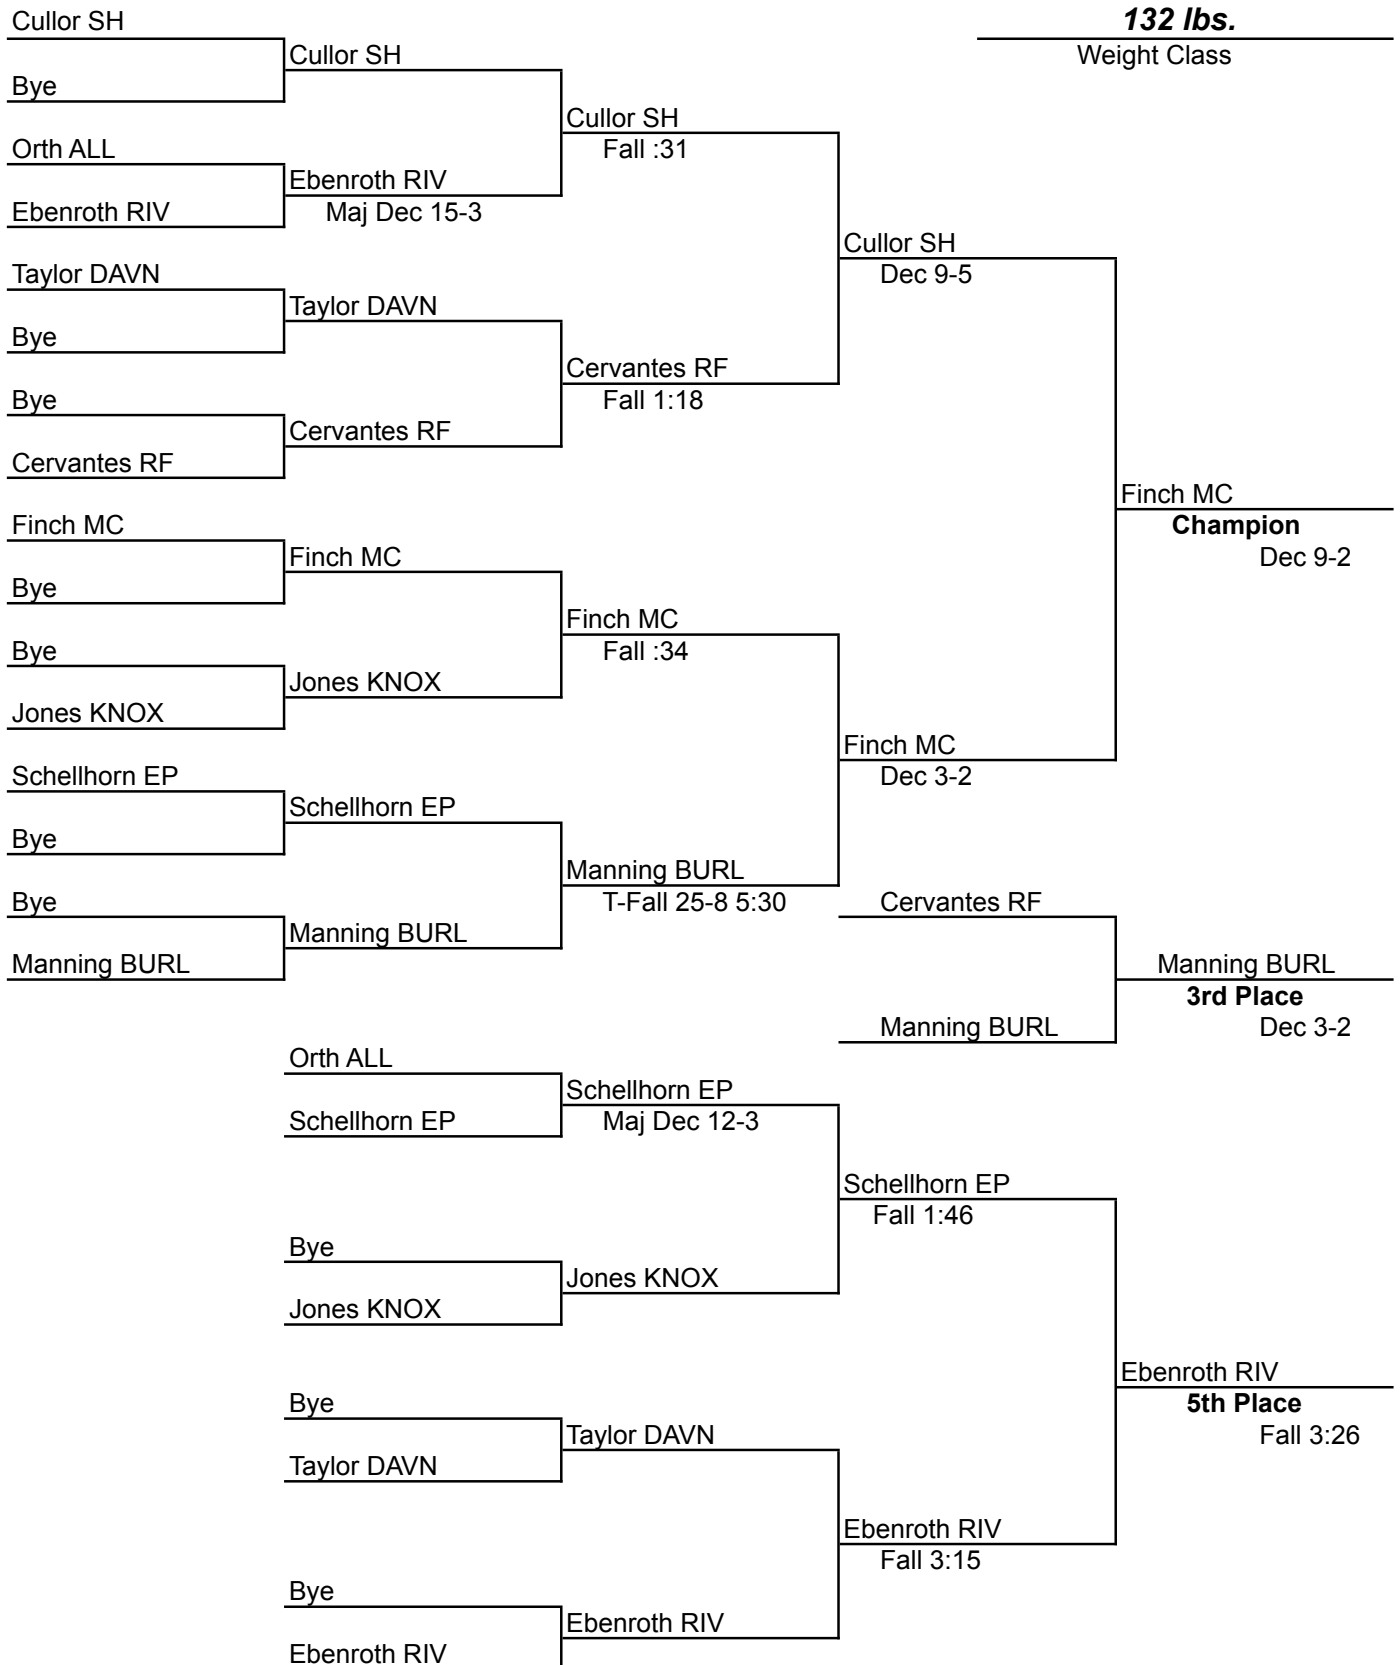

Riverdale Wrestling Invitational

December 10, 2011

120 lbs.

Weight Class

Riverdale Wrestling Invitational

December 10, 2011

Riverdale Wrestling Invitational

December 10, 2011