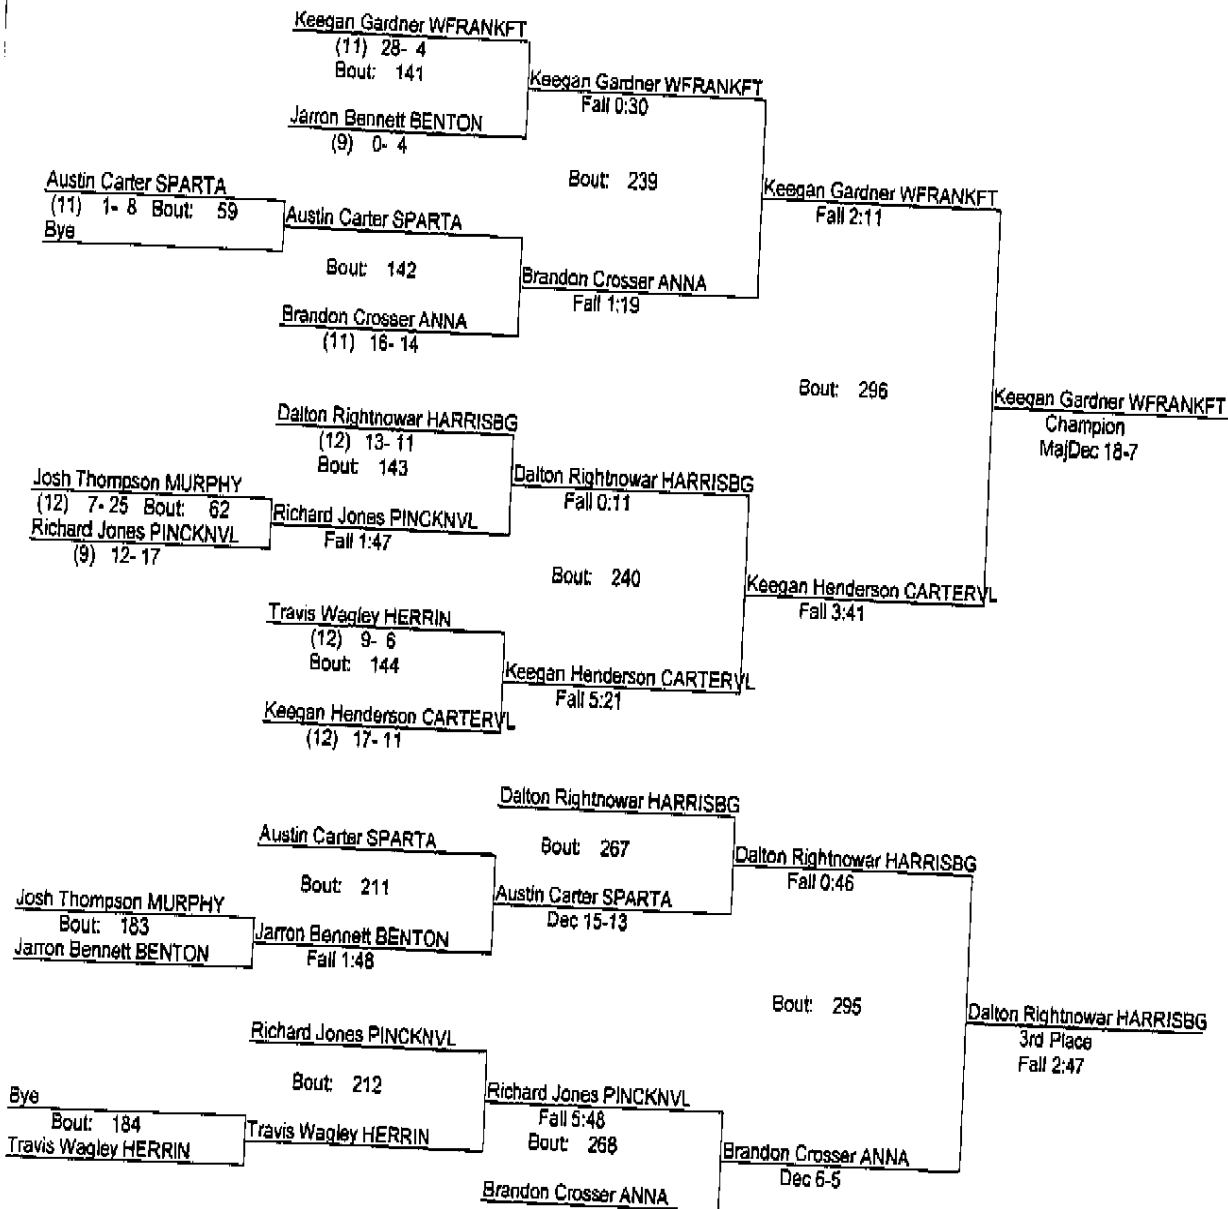

IHSA Class A Regional

1-4-12

152

1. Place Winners -
2. 1st Keegan Gardner WFRANKFT (11) 31-4
   - 2nd Keegan Henderson CARTERV L (12) 19-12
   - 3rd Dalton Rightnowar HARRISBG (12) 16-12
   - 4th Brandon Crosser ANNA (11) 18-16