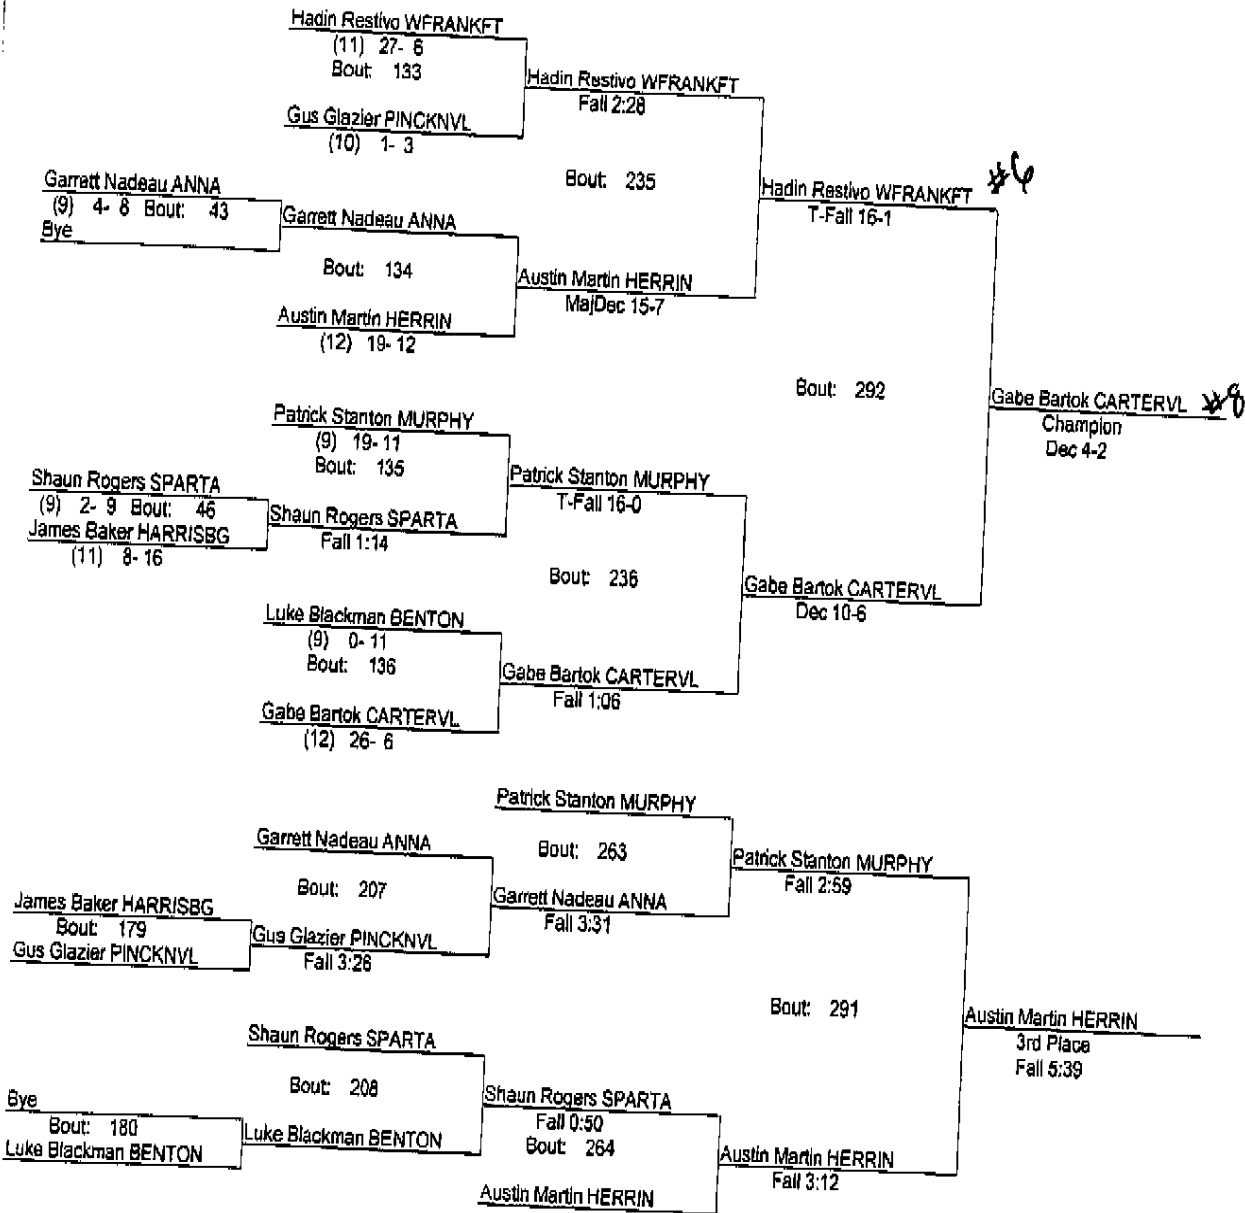

IHSA Class A Regional

1-4-12

138

1. Place Winners -
2. 1st Gabe Bartok CARTERVL (12) 29- 6
   - 2nd Hadin Restivo WFRANKFT (11) 29- 7
   - 3rd Austin Martin HERRIN (12) 22- 13
   - 4th Patrick Stanton MURPHY (9) 21- 13