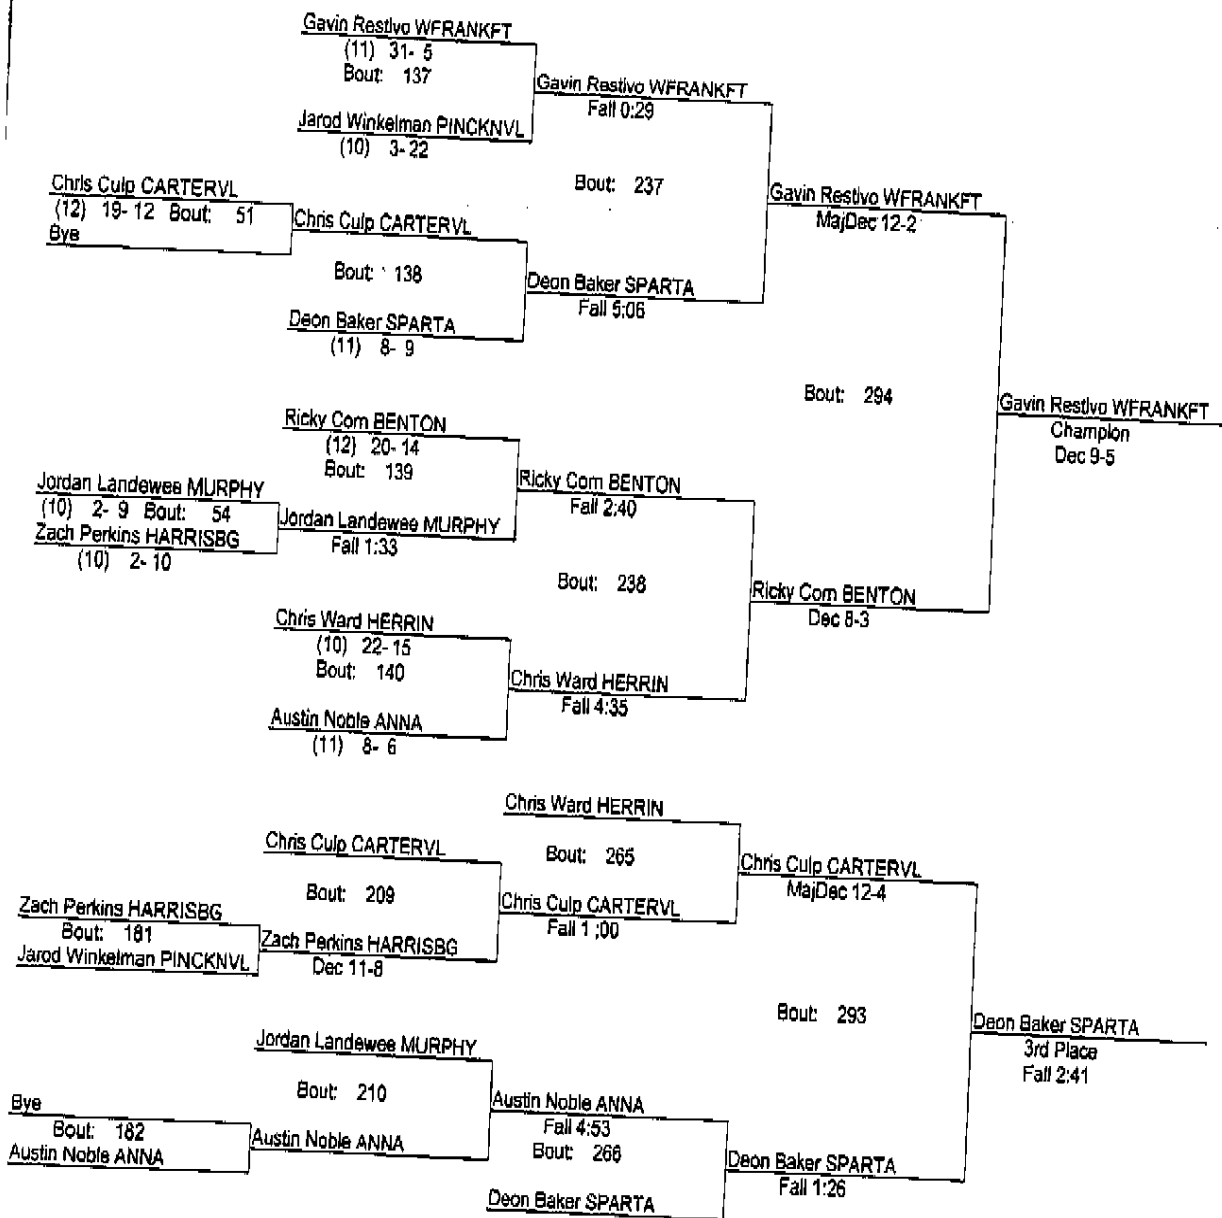

IHSA Class A Regional

1-4-12

145

1. Place Winners -
2. 1st Gavin Restivo WFRANKFT (11) 34- 5
   - 2nd Ricky Corn BENTON (12) 22- 14
   - 3rd Deon Baker SPARTA (11) 11- 10
   - 4th Chris Culp CARTERVL (12) 21- 14