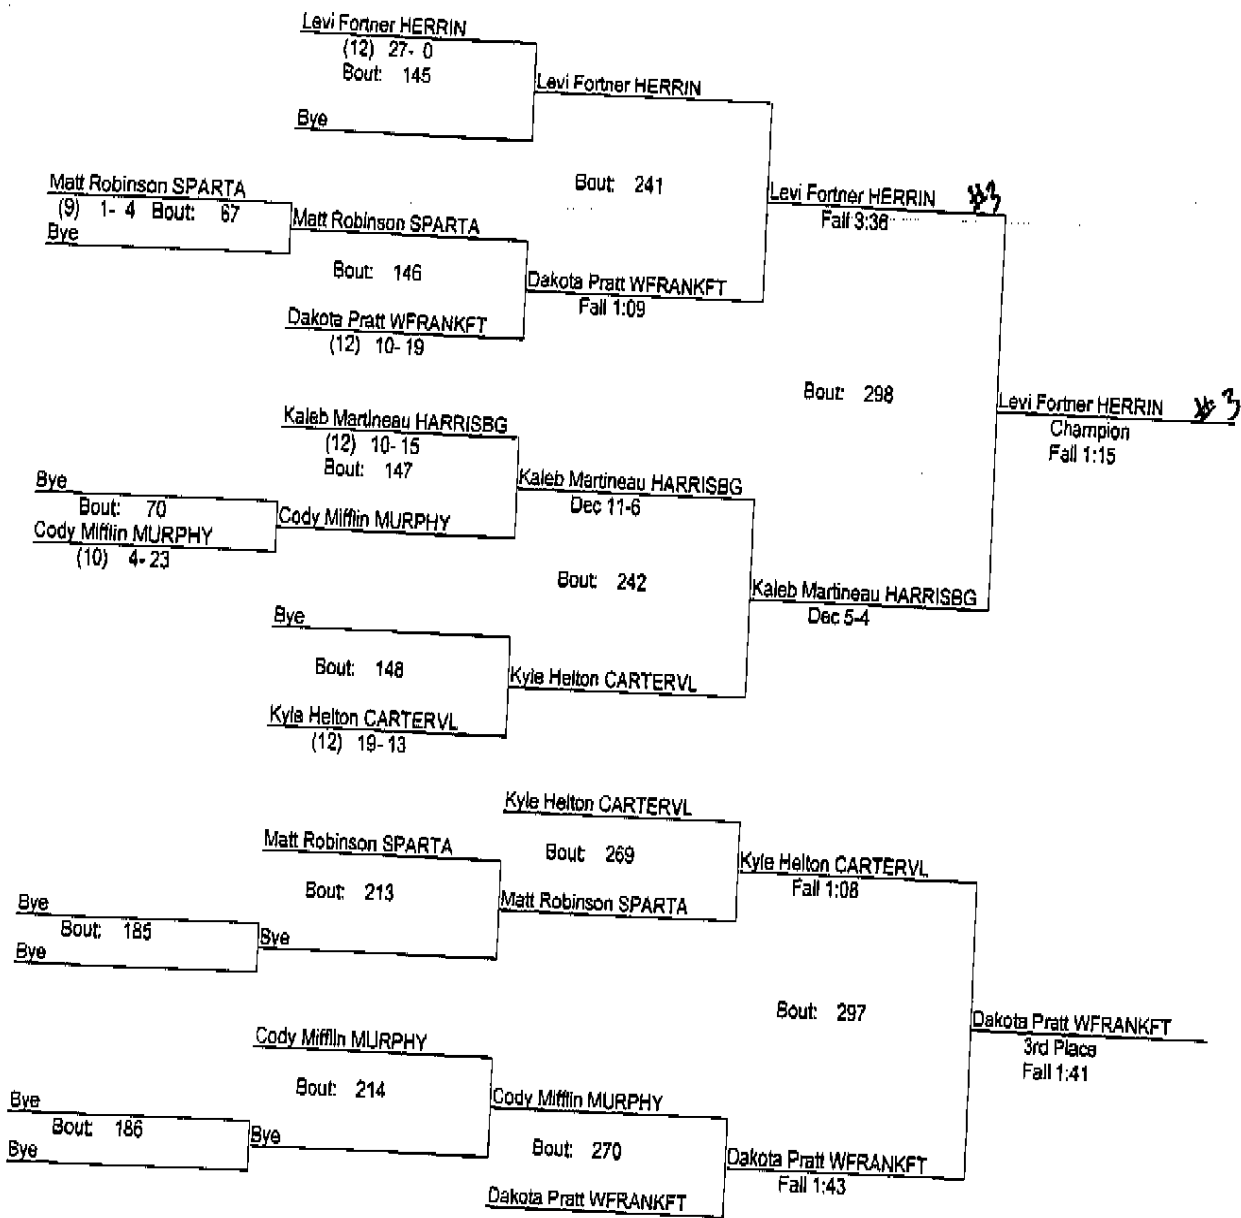

IHSA Class A Regional

1-4-12

160

1. Place Winners -
2. 1st Levi Fortner HERRIN (12) 29-0
   - 2nd Kaleb Martineau HARRISBG (12) 12-16
   - 3rd Dakota Pratt WFRANKFT (12) 13-20
   - 4th Kyle Helton CARTERVL (12) 20-15