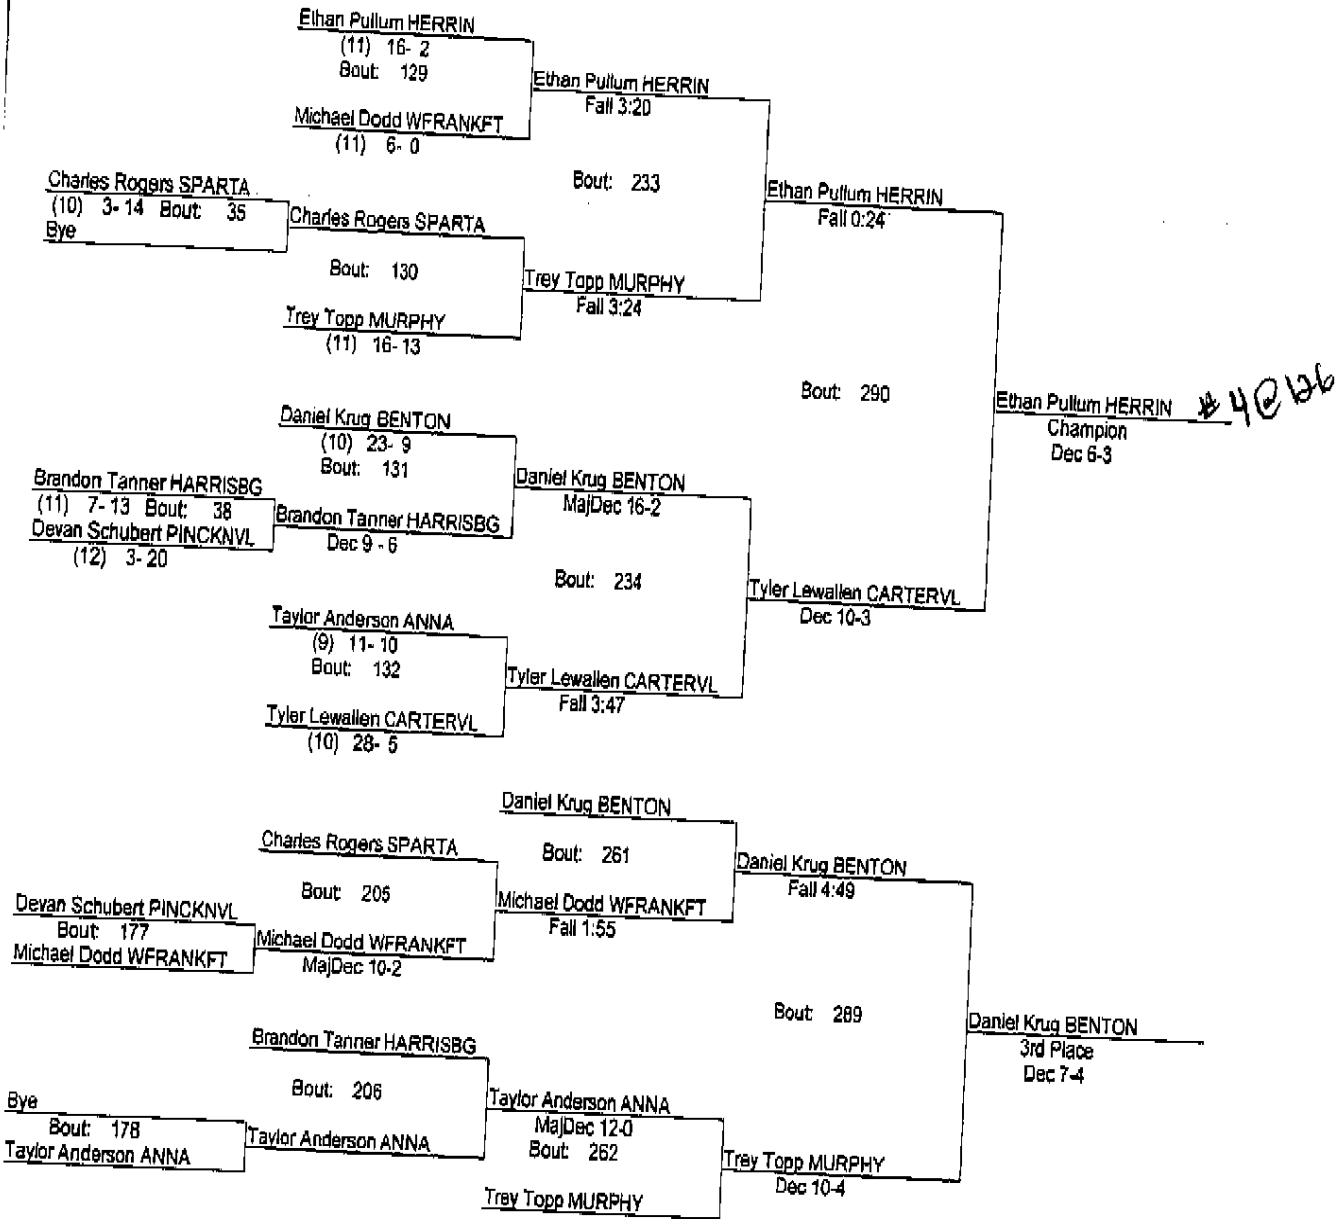

IHSA Class A Regional

1-4-12

132

1. Place Winners -
2. 1st Ethan Pullum HERRIN (11) 19-2
   - 2nd Tyler Lewallen CARTERVL (10) 30-6
   - 3rd Daniel Krug BENTON (10) 26-10
   - 4th Trey Topp MURPHY (11) 18-15