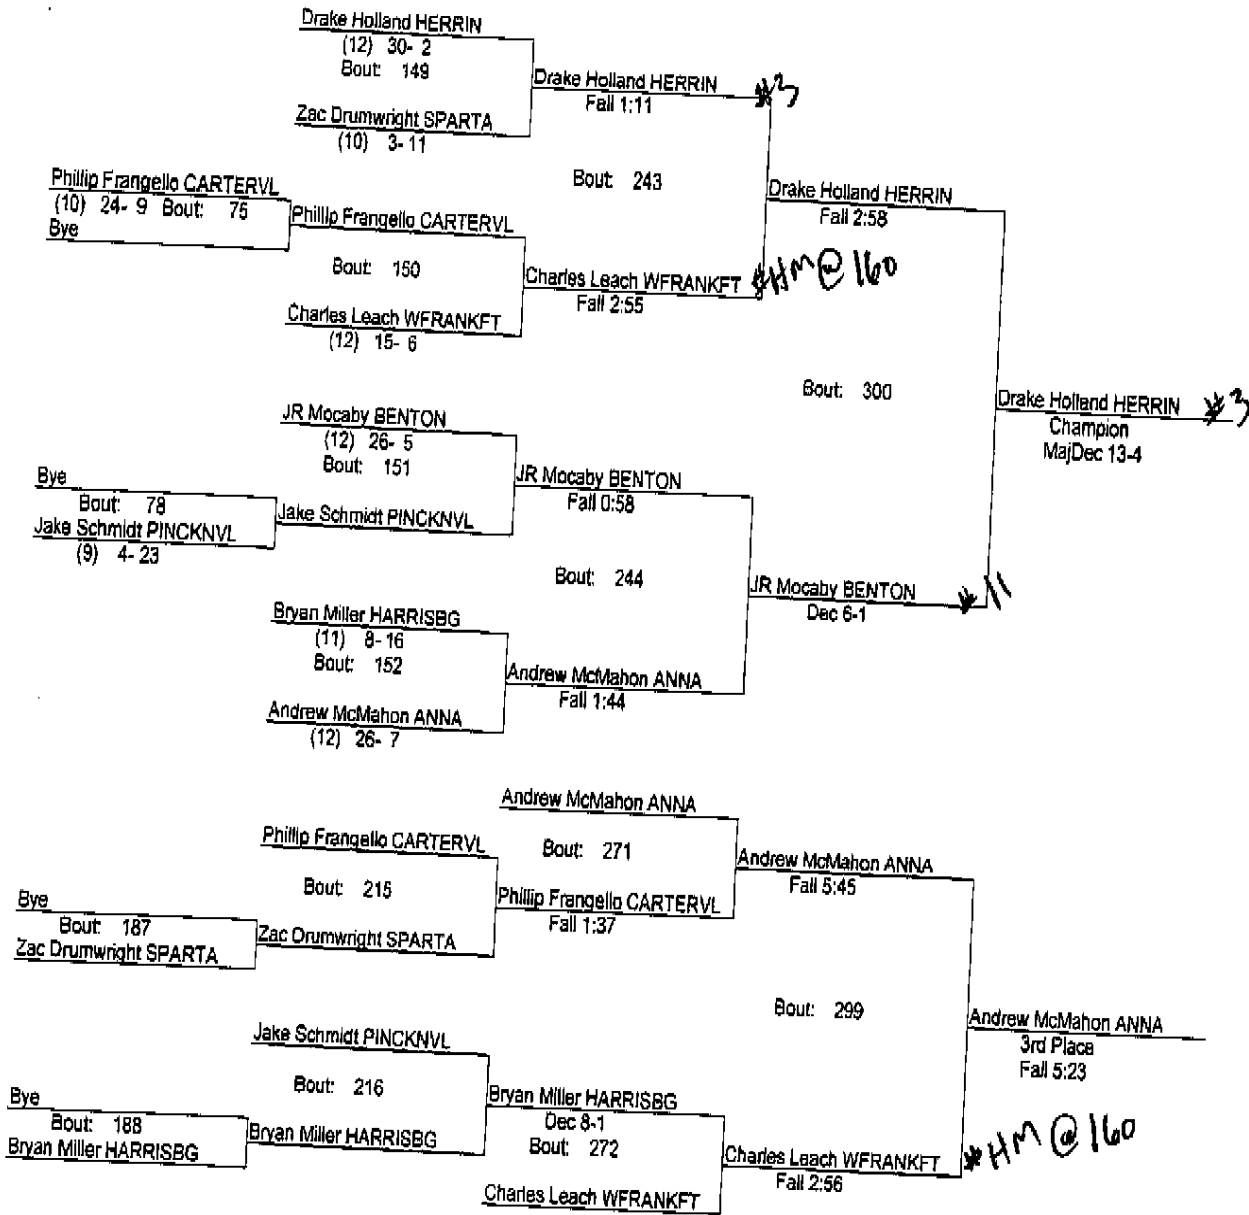

IHSA Class A Regional

1-4-12

170