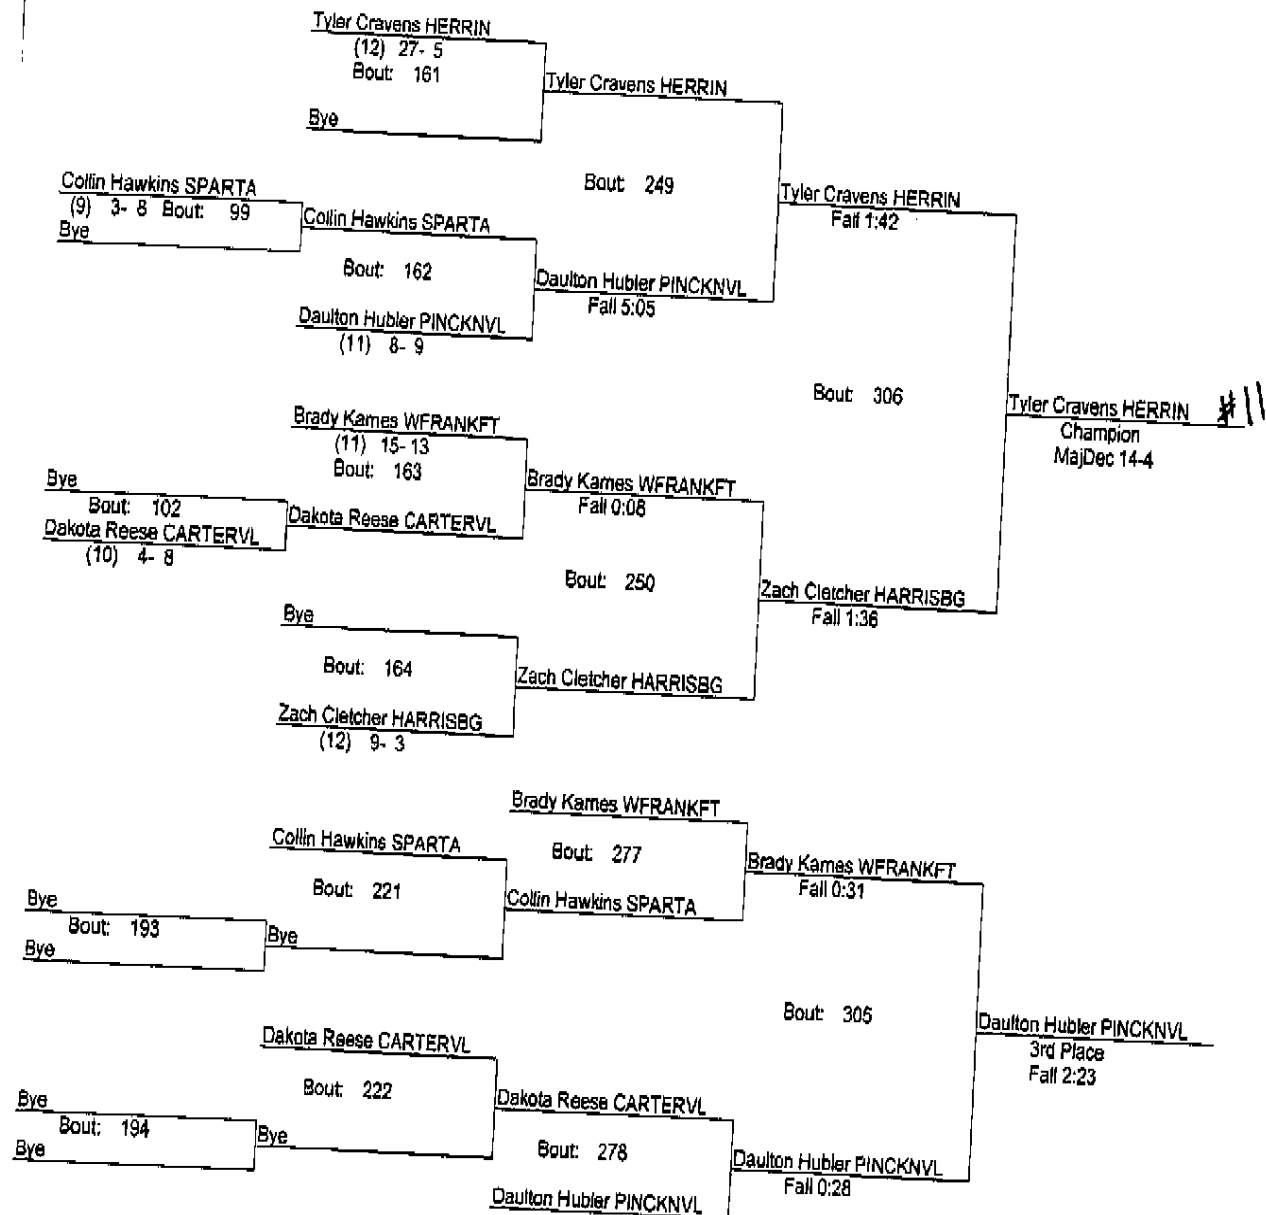

IHSA Class A Regional

1-4-12

220

1. Place Winners -
2. 1st Tyler Cravens HERRIN (12) 29- 5
   - 2nd Zach Cletcher HARRISBG (12) 10- 4
   - 3rd Daulton Hubler PINCKNVL (11) 11- 10
   - 4th Brady Kames WFRANKFT (11) 17- 15