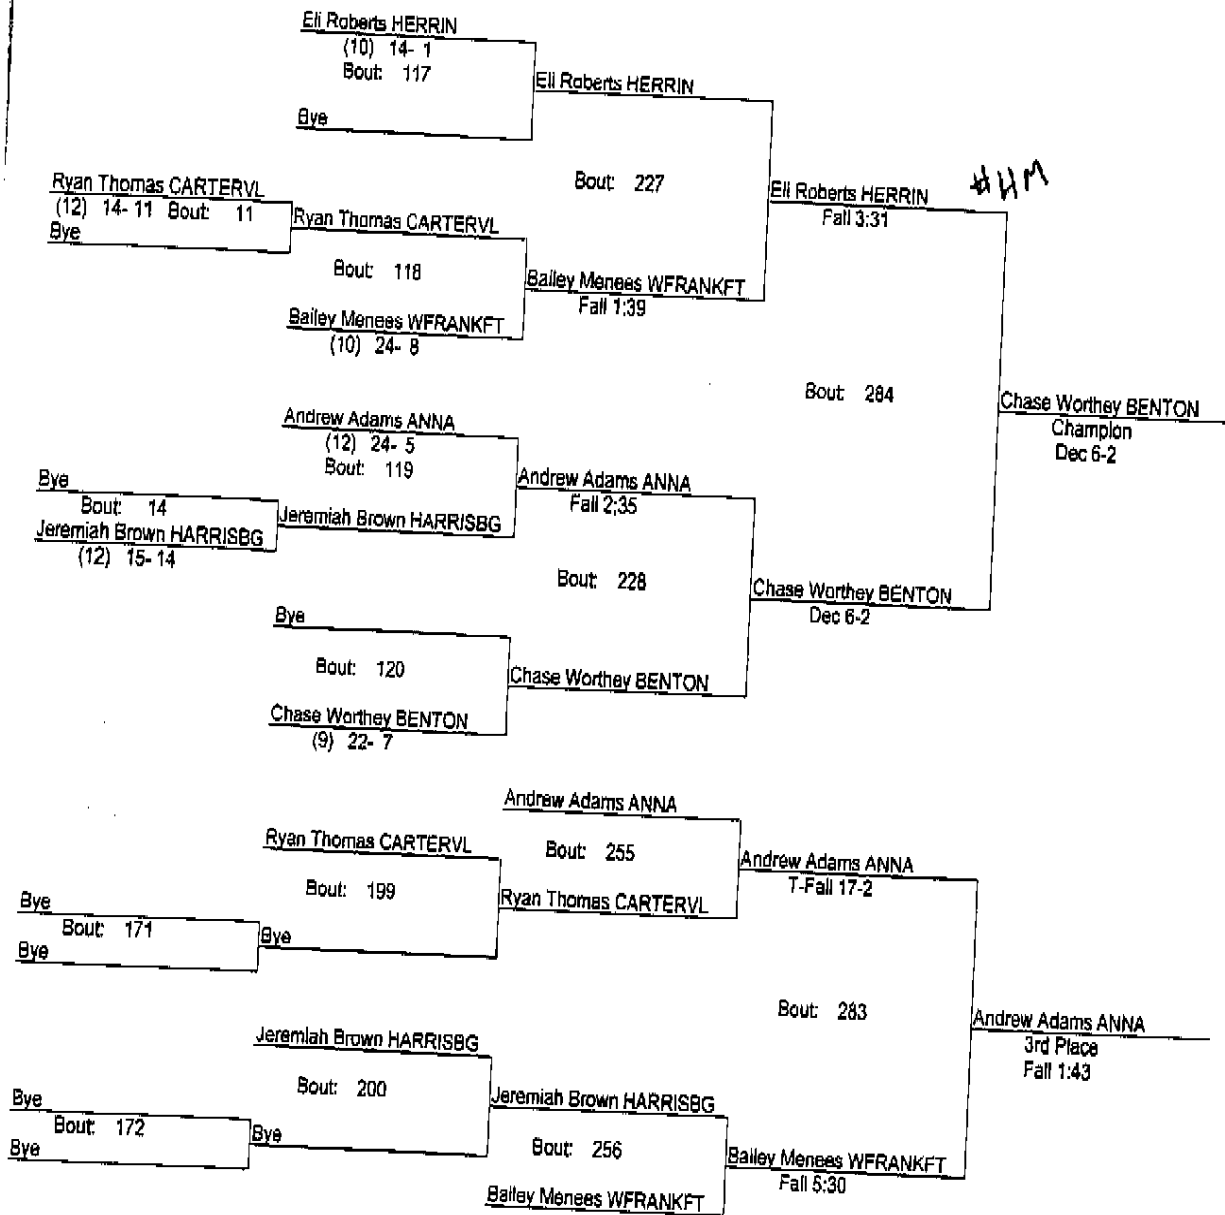

IHSA Class A Regional

1-4-12

113

- Place Winners -
- 1st Chase Worthy BENTON (9) 24-7
 - 2nd Eli Roberts HERRIN (10) 15-2
 - 3rd Andrew Adams ANNA (12) 27-6
 - 4th Bailey Menees WFRANKFT (10) 26-10

IHSA Class A Regional