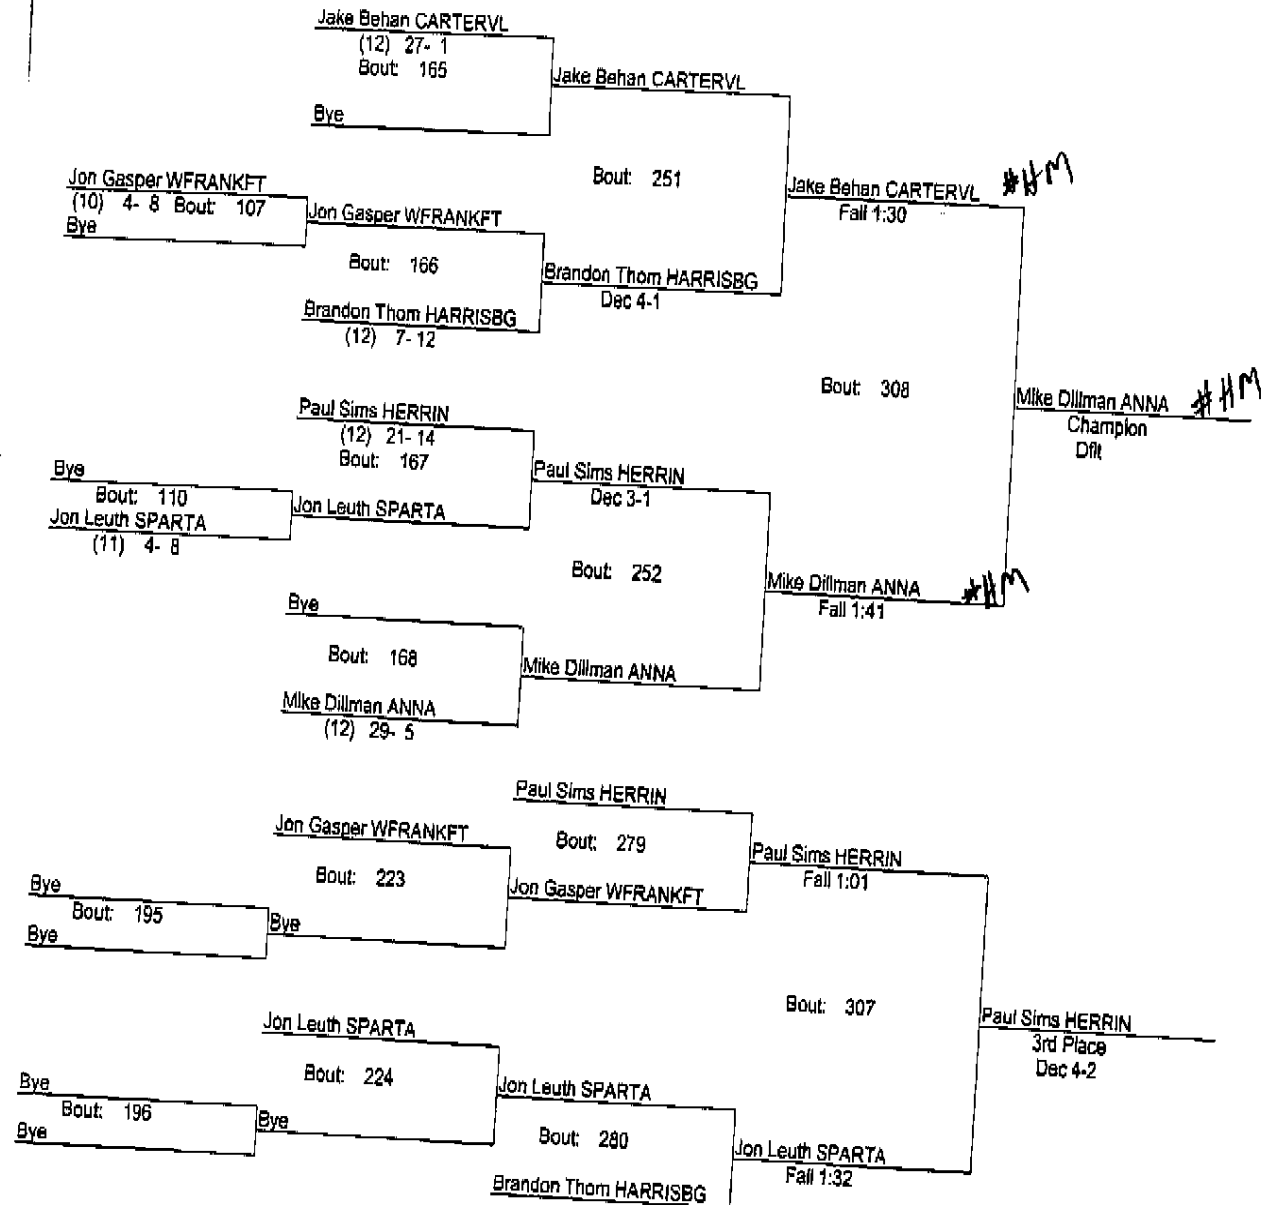

IHSA Class A Regional

1-4-12

285

1. Place Winners -
2. 1st Mike Dillman ANNA (12) 31-5
   - 2nd Jake Behan CARTERVL (12) 28-2
   - 3rd Paul Sims HERRIN (12) 24-15
   - 4th Jon Leuth SPARTA (11) 5-10

888-532-5505