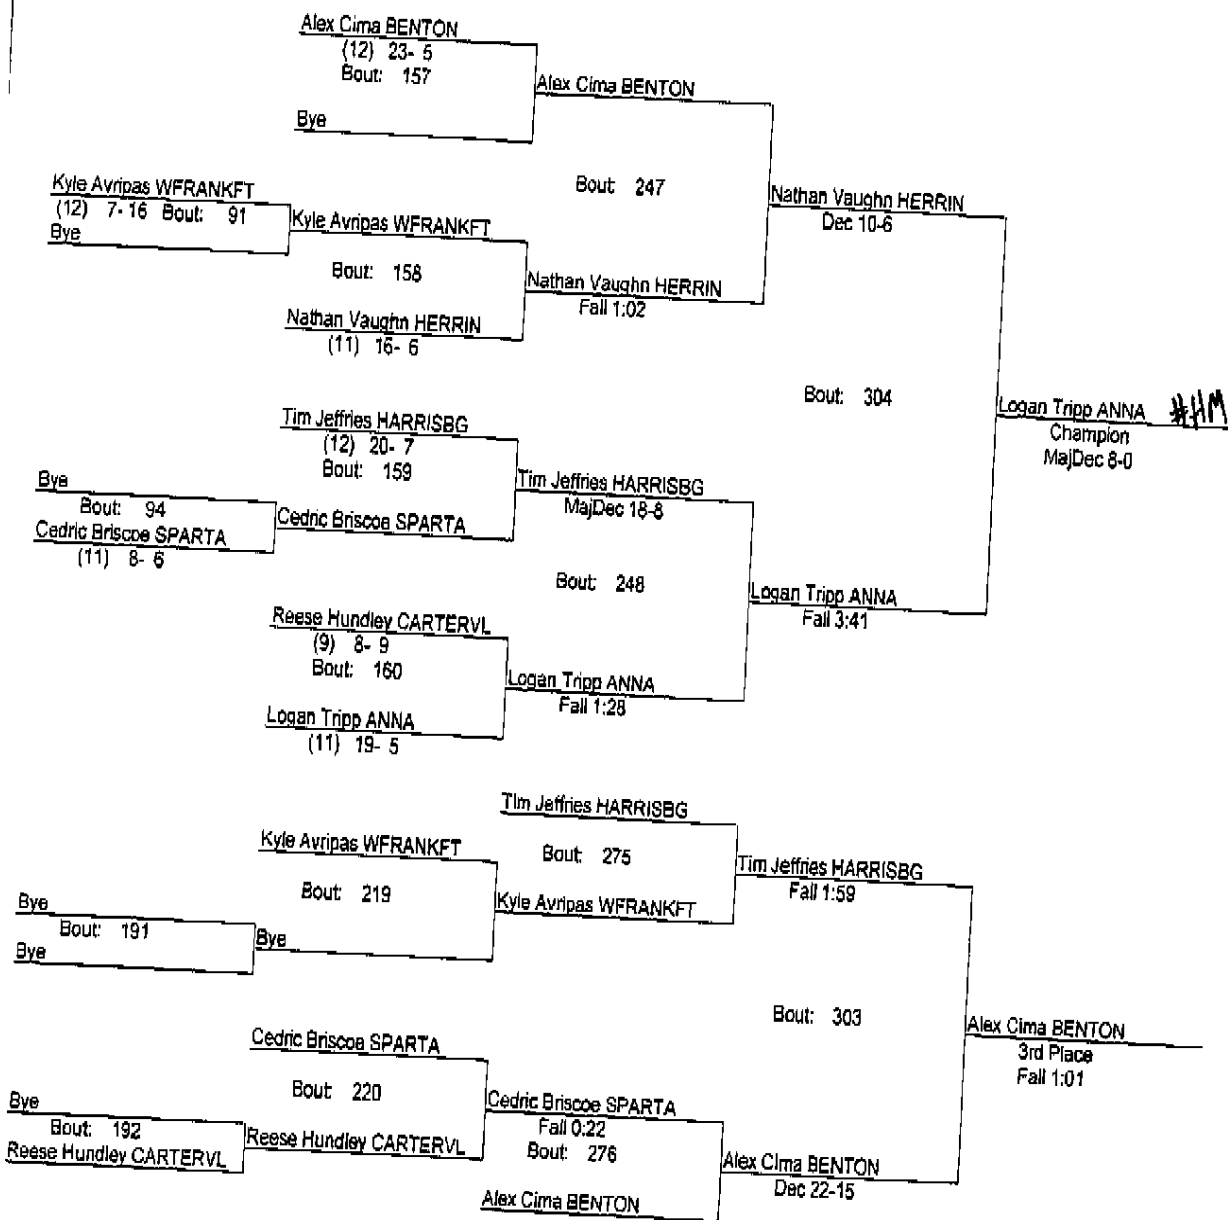

IHSA Class A Regional

1-4-12

195

1. Place Winners -
2. 1st Logan Tripp ANNA (11) 22- 5
   - 2nd Nathan Vaughn HERRIN (11) 18- 7
   - 3rd Alex Cima BENTON (12) 25- 6
   - 4th Tim Jeffries HARRISBG (12) 22- 9