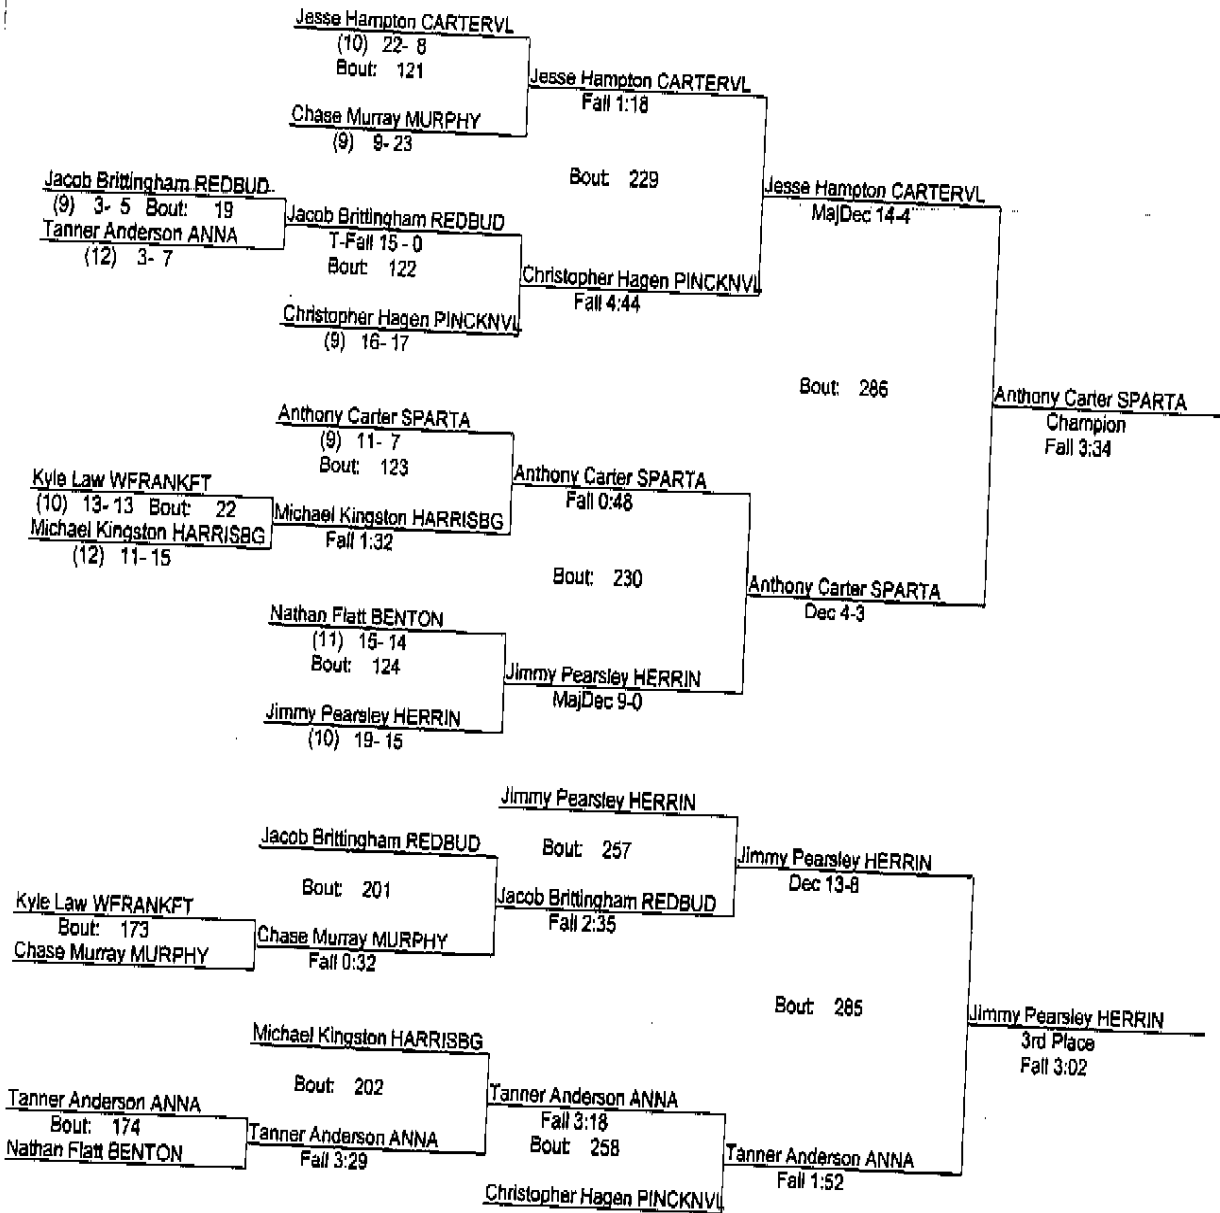

IHSA Class A Regional

1-4-12

120

1. Place Winners -
2. 1st Anthony Carter SPARTA (9) 14- 7
   - 2nd Jesse Hampton CARTERVL (10) 24- 9
   - 3rd Jimmy Pearsley HERRIN (10) 22- 16
   - 4th Tanner Anderson ANNA (12) 6- 9