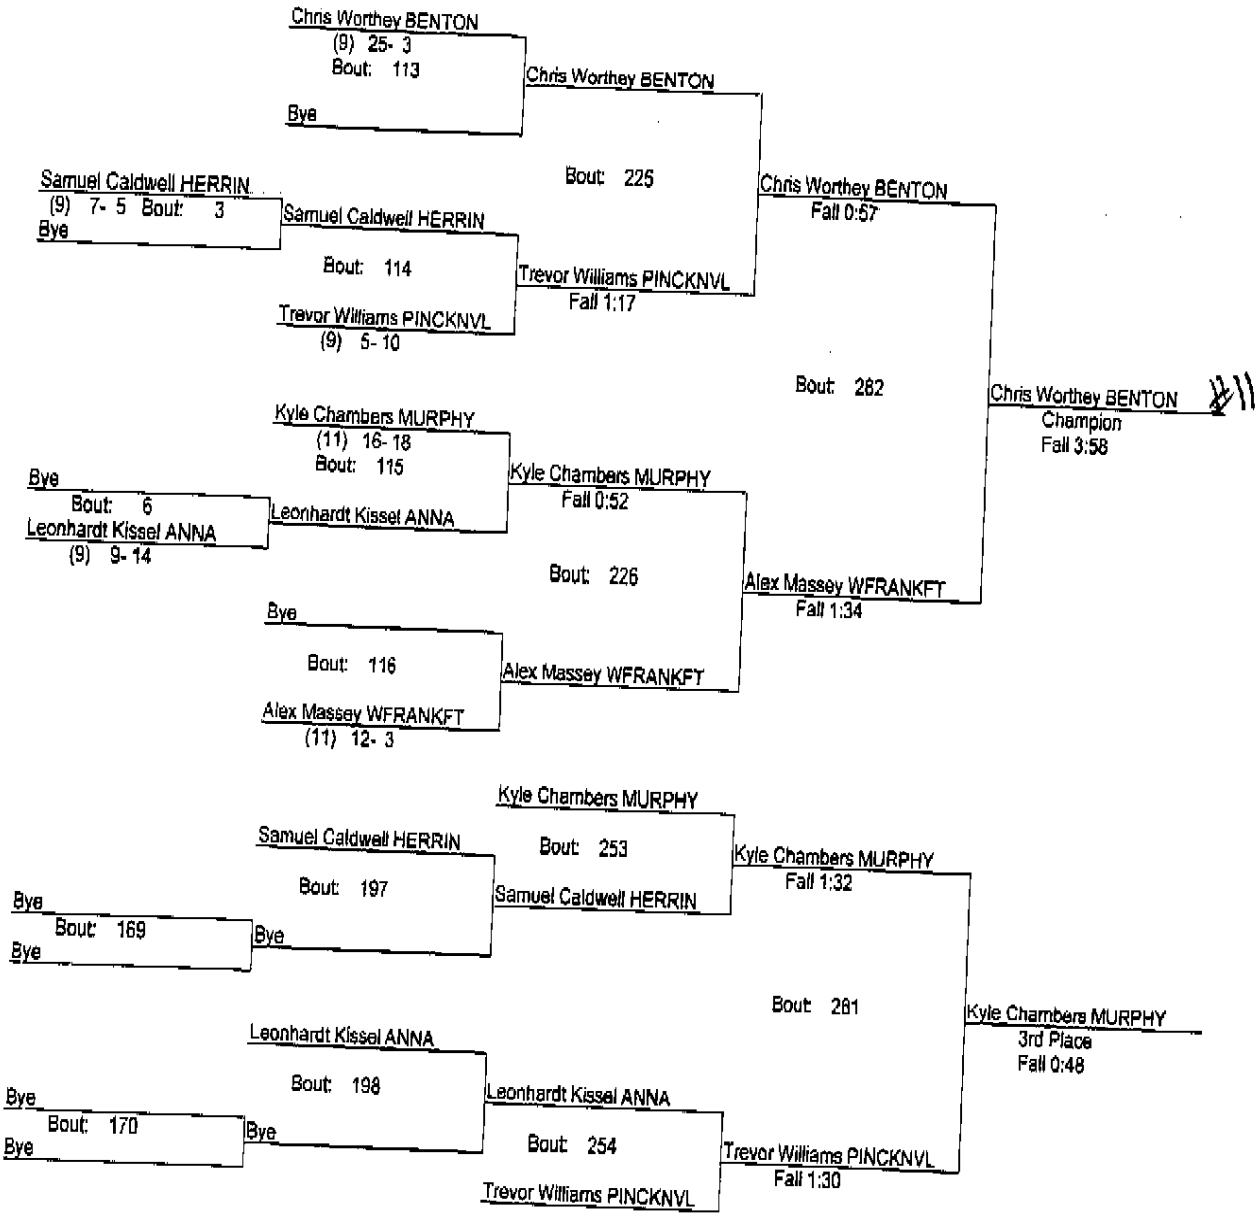

IHSA Class A Regional

1-4-12

Place	Score	Name	1st	2nd	3rd	4th	5th	6th
1	238.00	Herrin						
2	201.50	West Frankfort	5	3	3			
3	157.50	Anna-Jonesboro	2	2	3	3		
4	145.00	Cartersville	3		2	2		
5	114.00	Benton	1	4		2		
6	95.00	Sparta	2	2	2			
7	92.00	Harrisburg	1		1	2		
8	84.50	Murphysboro		2	1	1		
9	60.00	Pinckneyville		1	1	3		
10	9.50	Redbud			1	1		

* Team has non-scoring wrestler

IHSA Class A Regional

1-4-12

106

1. Place Winners -
   1st Chris Worthey BENTON (9) 27-3
   2nd Alex Massey WFRANKFT (11) 13-4
   3rd Kyle Chambers MURPHY (11) 19-19
   4th Trevor Williams PINCKNVL (9) 7-12