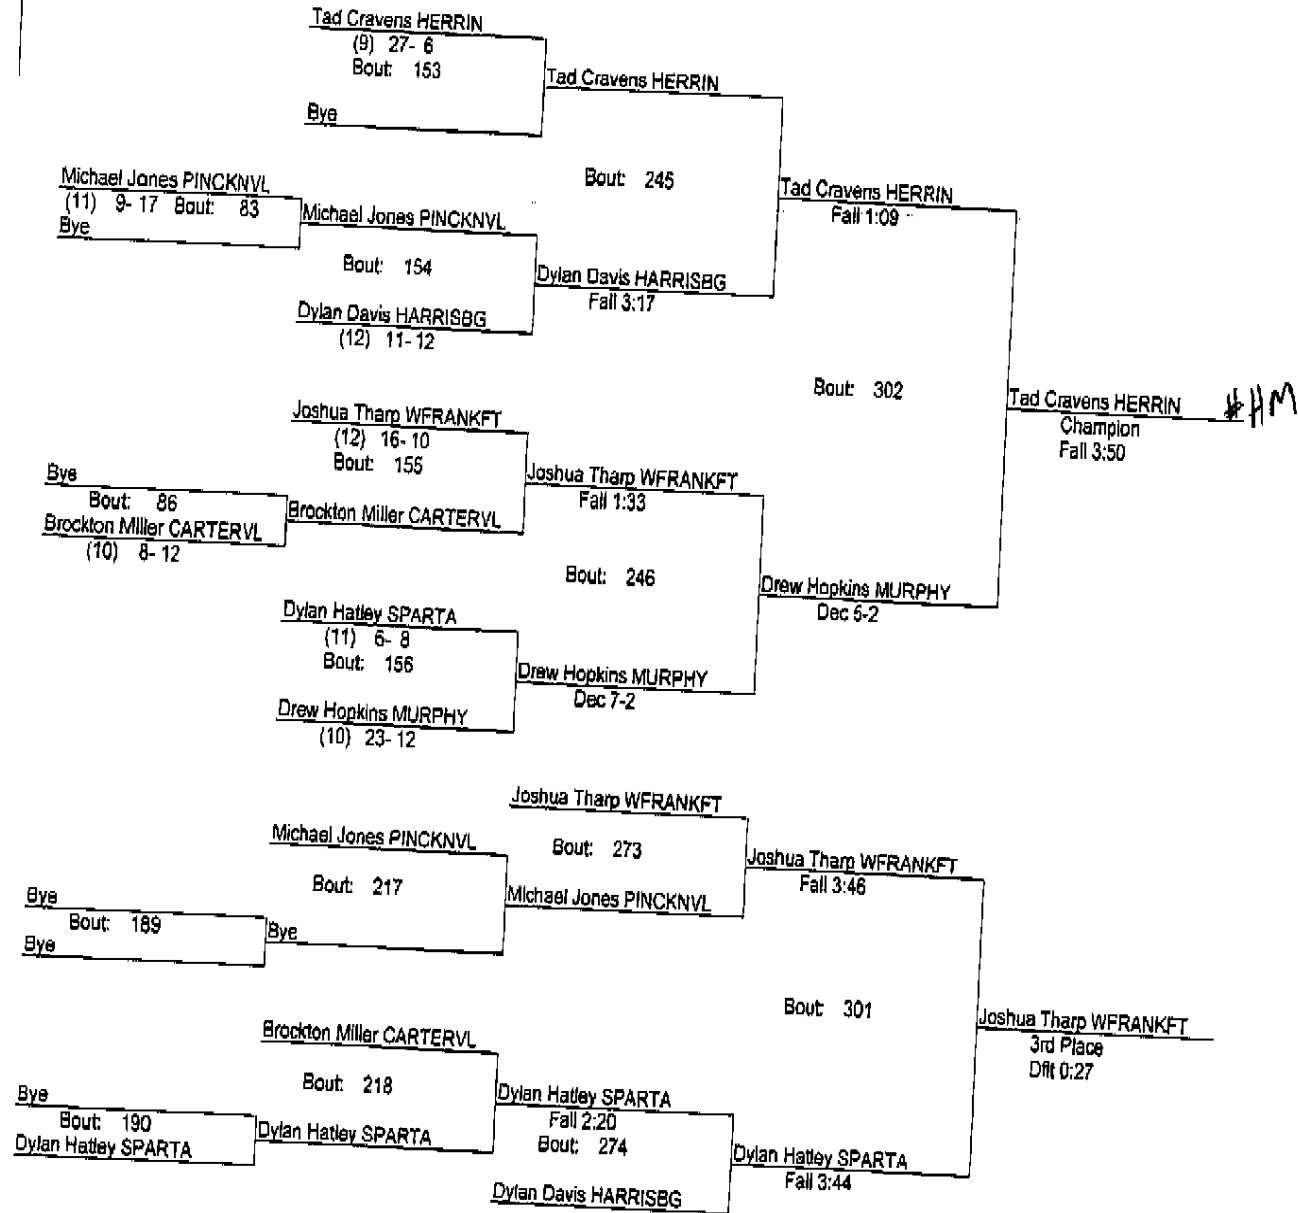

1-4-12

170

IHSA Class A Regional

1-4-12

182

- Place Winners -
- 1st Tad Cravens HERRIN (9) 29-6
 - 2nd Drew Hopkins MURPHY (10) 25-13
 - 3rd Joshua Tharp WFRANKFT (12) 19-11
 - 4th Dylan Hatley SPARTA (11) 8-10