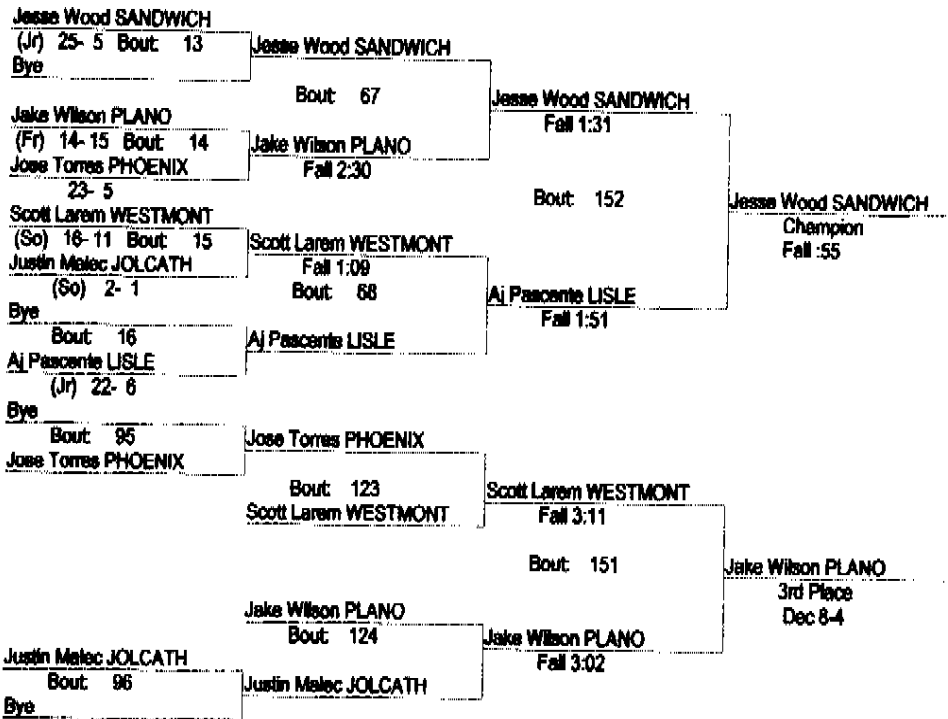

\* Team has non-scoring wrestler

**IHSA Regional (copy) (copy) (copy)**

02/04/2012

106

- Place Winners -
- 1st Jesse Wood SANDWICH (Jr) 27- 5
  - 2nd Aj Pascente LISLE (Jr) 23- 7
  - 3rd Jake Wilson PLANO (Fr) 17-16
  - 4th Scott Larem WESTMONT (So) 18-13