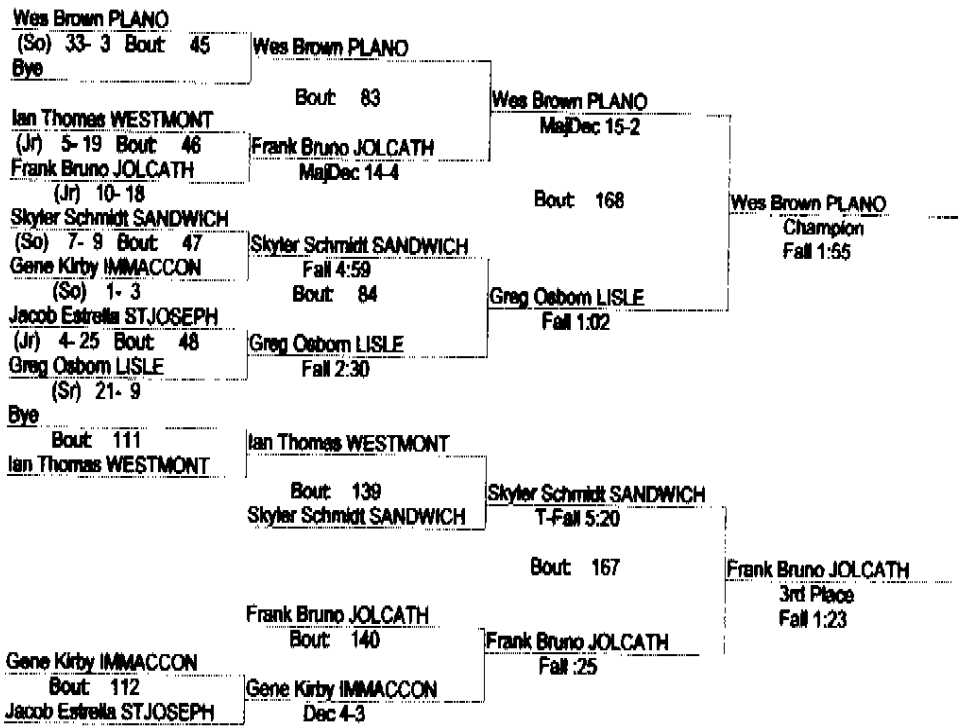

IHSA Regional (copy) (copy) (copy)

02/04/2012

160

1. Place Winners -
2. 1st Wes Brown PLANO (So) 35-3
   - 2nd Greg Osborn LISLE (Sr) 23-10
   - 3rd Frank Bruno JOLCATH (Jr) 13-19
   - 4th Skyler Schmidt SANDWICH (So) 9-11