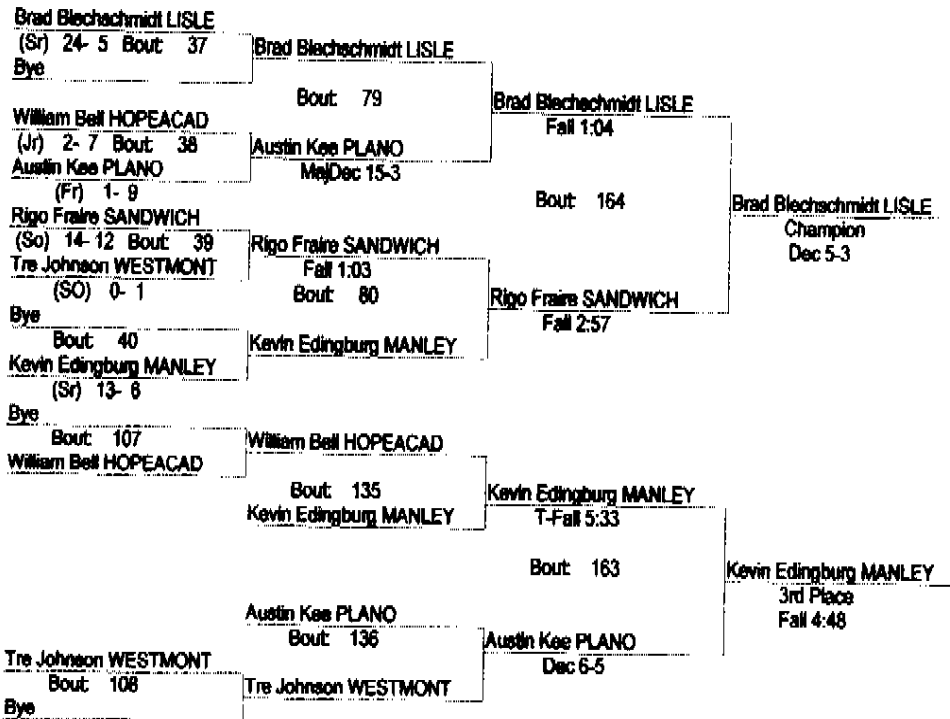

IHSA Regional (copy) (copy) (copy)

02/04/2012

145

1. Place Winners -
2. 1st Brad Blechschmidt LISLE (Sr) 26- 5
   - 2nd Rigo Fraire SANDWICH (So) 16- 13
   - 3rd Kevin Edingburg MANLEY (Sr) 15- 7
   - 4th Austin Kee PLANO (Fr) 3- 11