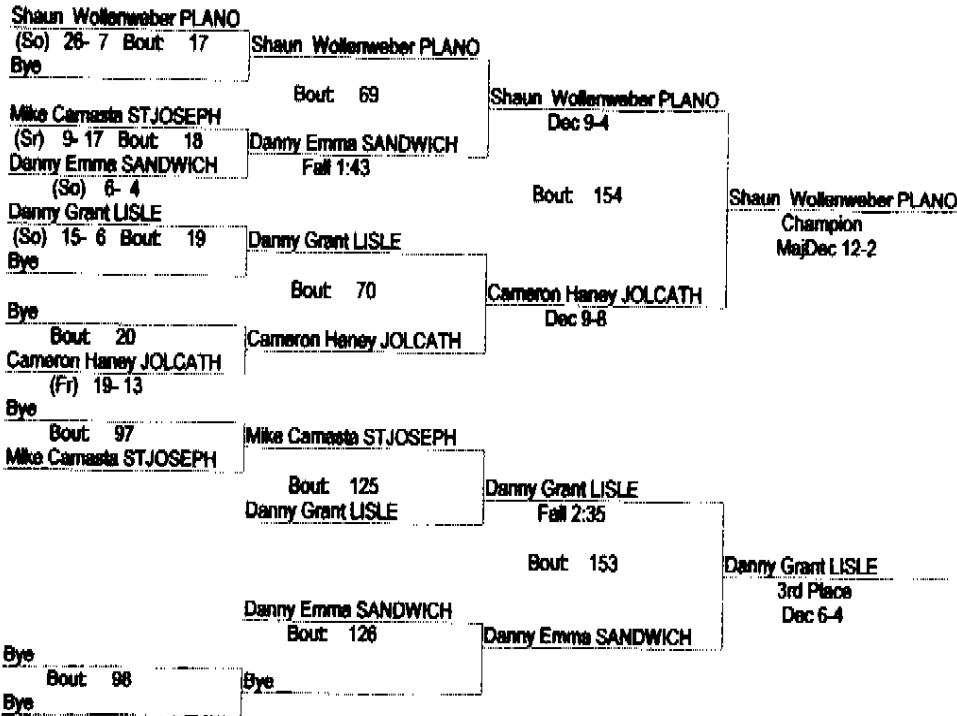

IHSA Regional (copy) (copy) (copy)

02/04/2012

113

1. Place Winners -
2. 1st Shaun Wollenweber PLANO (So) 28- 7
   - 2nd Cameron Haney JOLCATH (Fr) 20- 14
   - 3rd Danny Grant LISLE (So) 17- 7
   - 4th Danny Emma SANDWICH (So) 7- 6