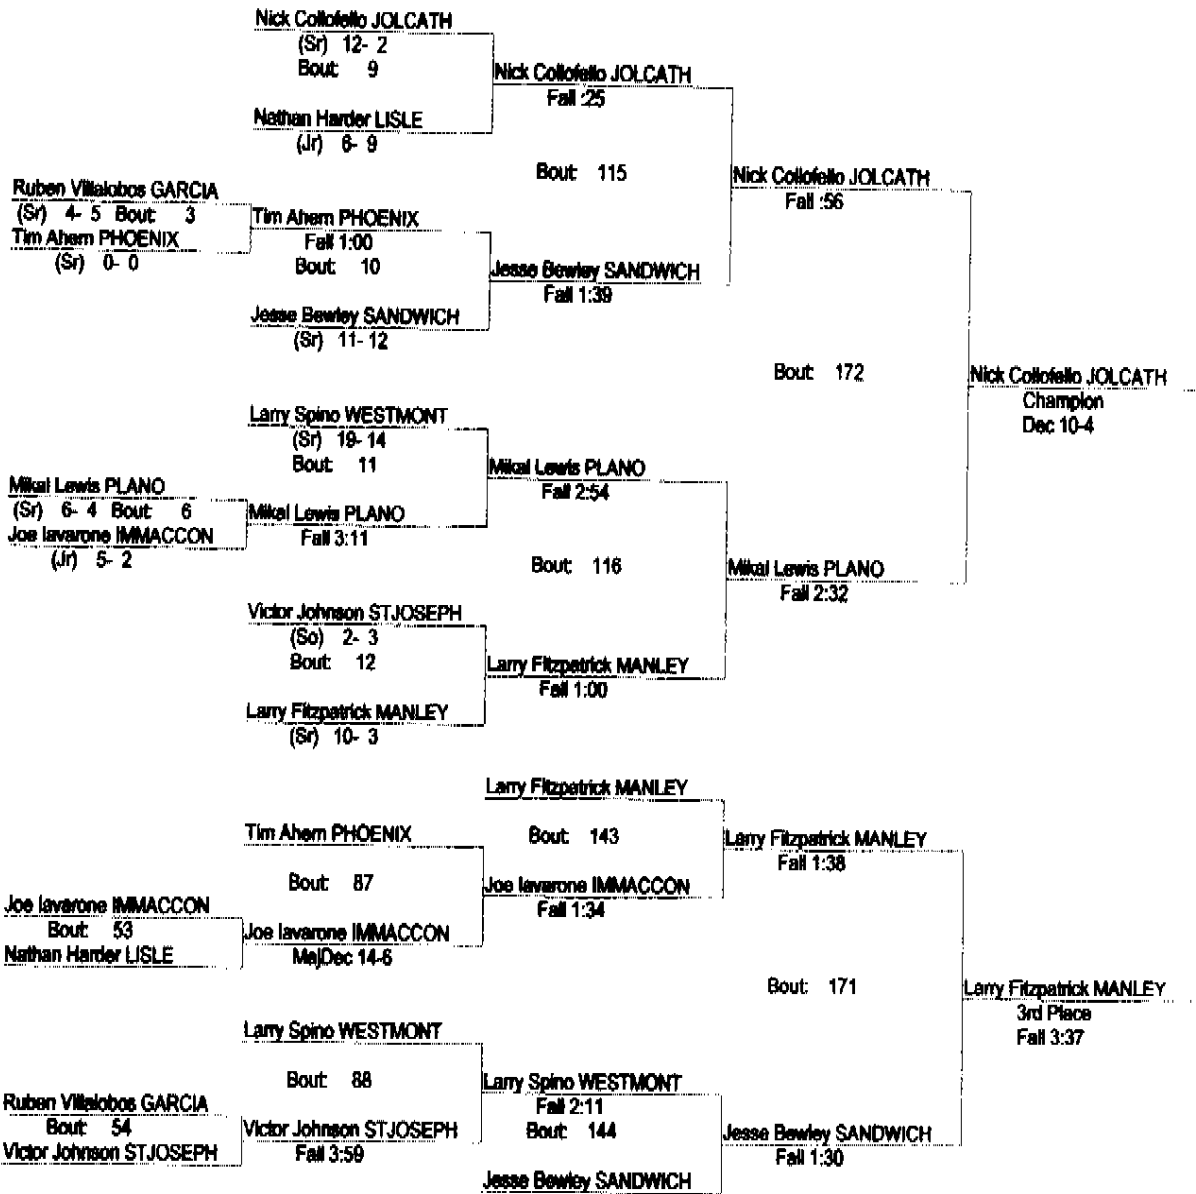

IHSA Regional (copy) (copy) (copy)

02/04/2012

182

1. Place Winners -
2. 1st Nick Collofello JOLCATH (Sr) 15- 2
   - 2nd Mikal Lewis PLANO (Sr) 9- 5
   - 3rd Larry Fitzpatrick MANLEY (Sr) 13- 4
   - 4th Jesse Bewley SANDWICH (Sr) 13-14