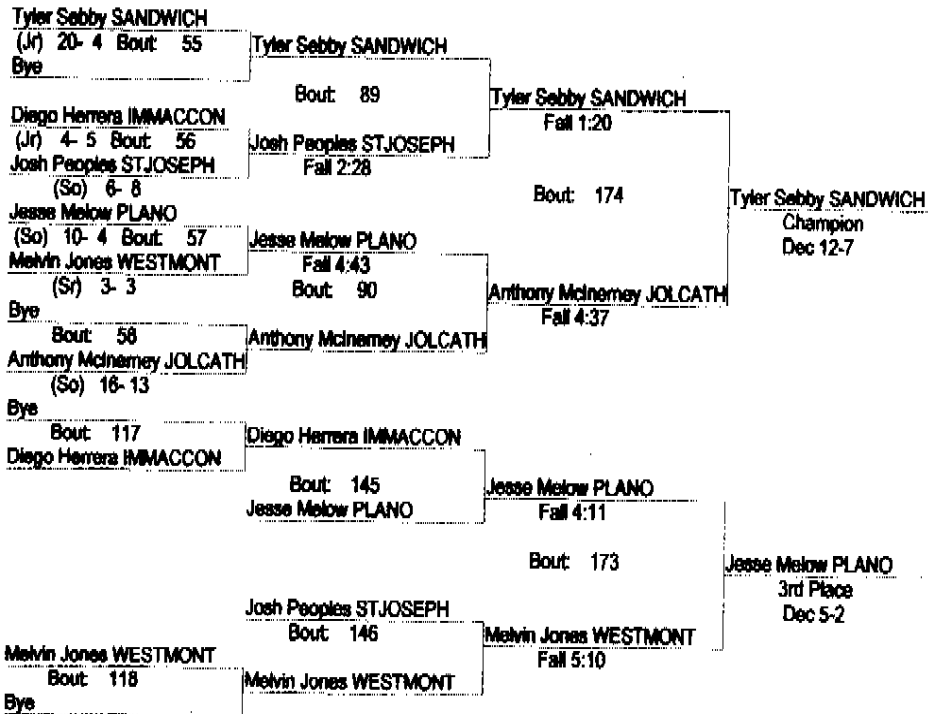

IHSA Regional (copy) (copy) (copy)

02/04/2012

195

- Place Winners -

1. 1st Tyler Seby SANDWICH (Jr) 22-4
   2nd Anthony McInerney JOLCATH (So) 17-14
   3rd Jesse Melow PLANO (So) 13-5
   4th Melvin Jones WESTMONT (Sr) 4-5