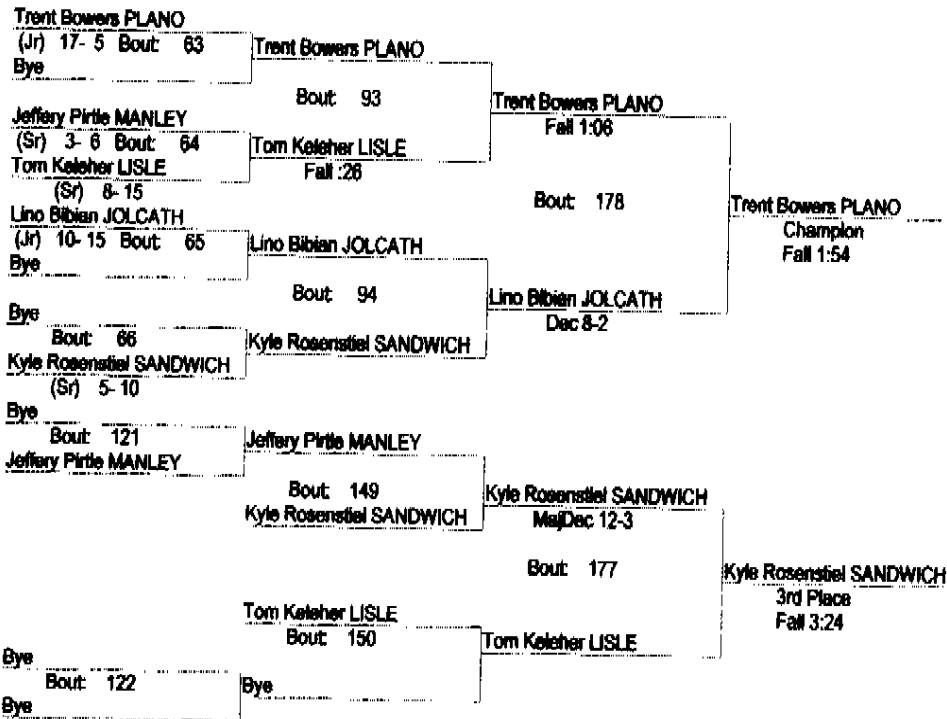

IHSA Regional (copy) (copy) (copy)

02/04/2012

285

1. Place Winners -
2. 1st Trent Bowers PLANO (Jr) 19- 5
   - 2nd Lino Bibian JOLCATH (Jr) 11- 16
   - 3rd Kyle Rosenstiel SANDWICH (Sr) 7- 11
   - 4th Tom Keleher LISLE (Sr) 9- 17