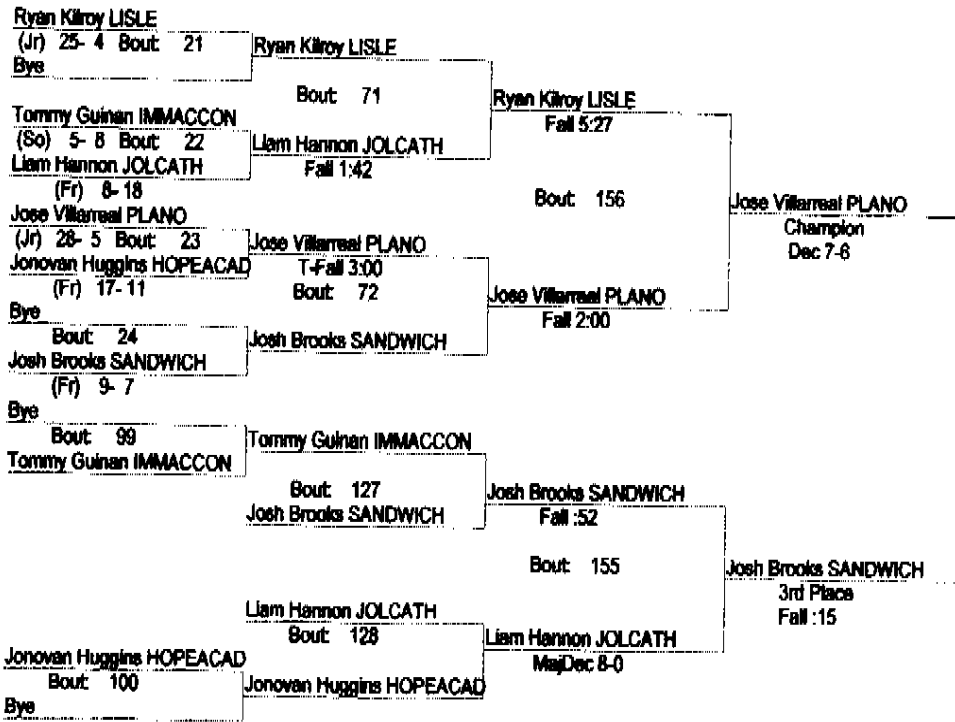

IHSA Regional (copy) (copy) (copy)

02/04/2012

120

1. Place Winners -
2. 1st Jose Villarreal PLANO (Jr) 31- 5
   - 2nd Ryan Kilroy LISLE (Jr) 26- 5
   - 3rd Josh Brooks SANDWICH (Fr) 11- 8
   - 4th Liam Hannon JOLCATH (Fr) 10-20