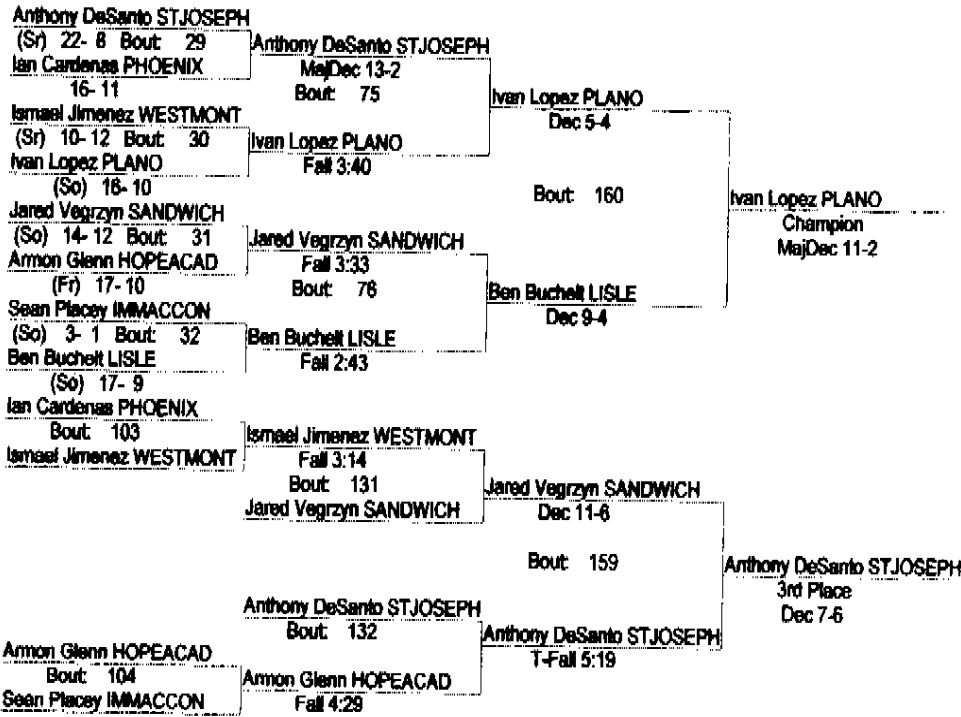

IHSA Regional (copy) (copy) (copy)

02/04/2012

132

1. Place Winners -
2. 1st Ivan Lopez PLANO (So) 19- 10
   - 2nd Ben Buchelt LISLE (So) 19- 10
   - 3rd Anthony DeSanto STJOSEPH (Sr) 25- 9
   - 4th Jared Vegrzyn SANDWICH (So) 16- 14