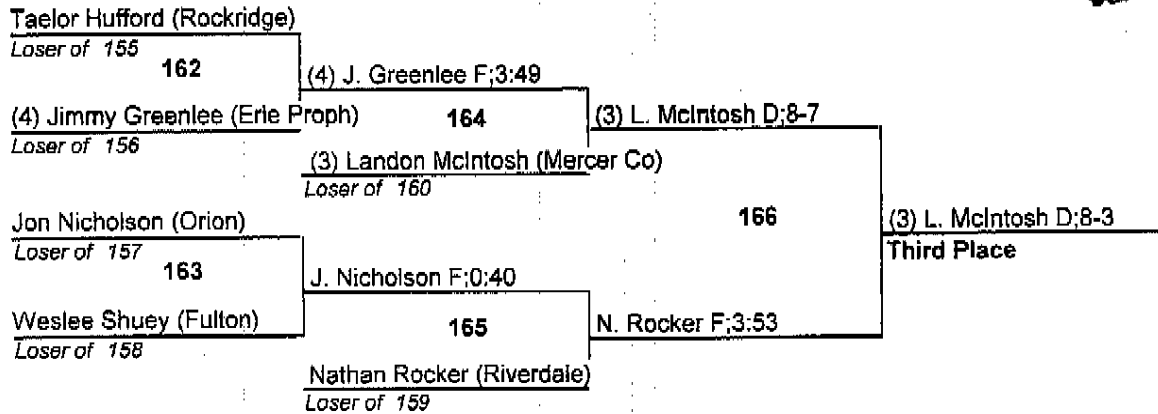

2012 IHSA Wrestling Regional at Rockridge HS

195

2 February 2012