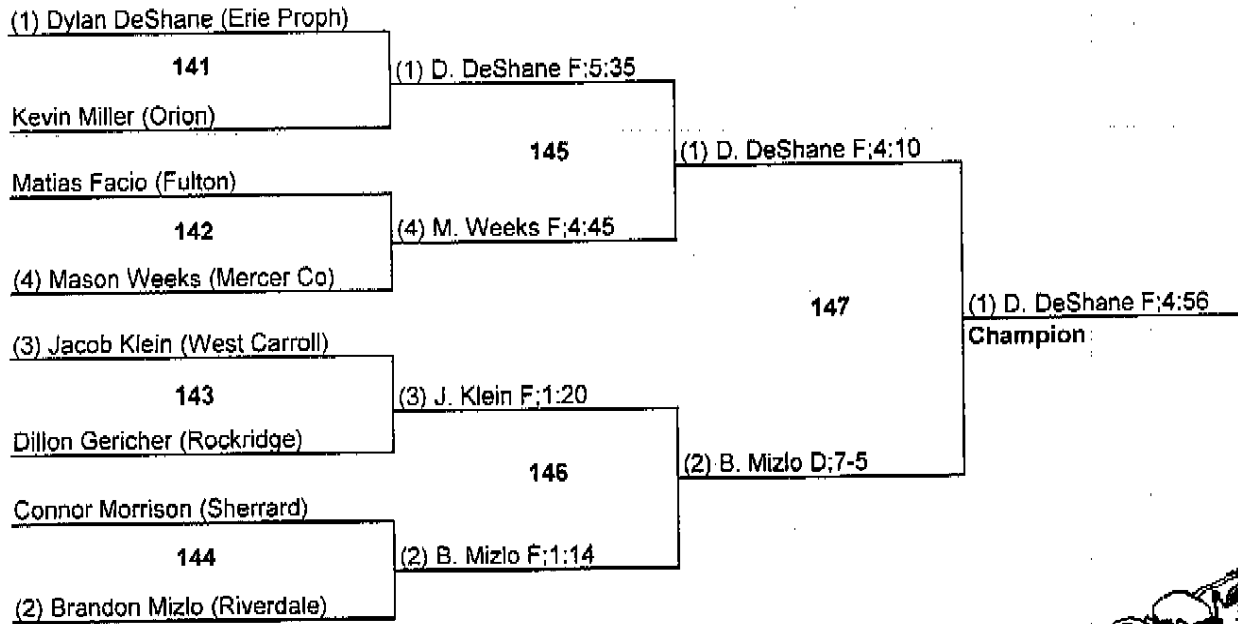

2012 IHSA Wrestling Regional at Rockridge HS

182

2 February 2012