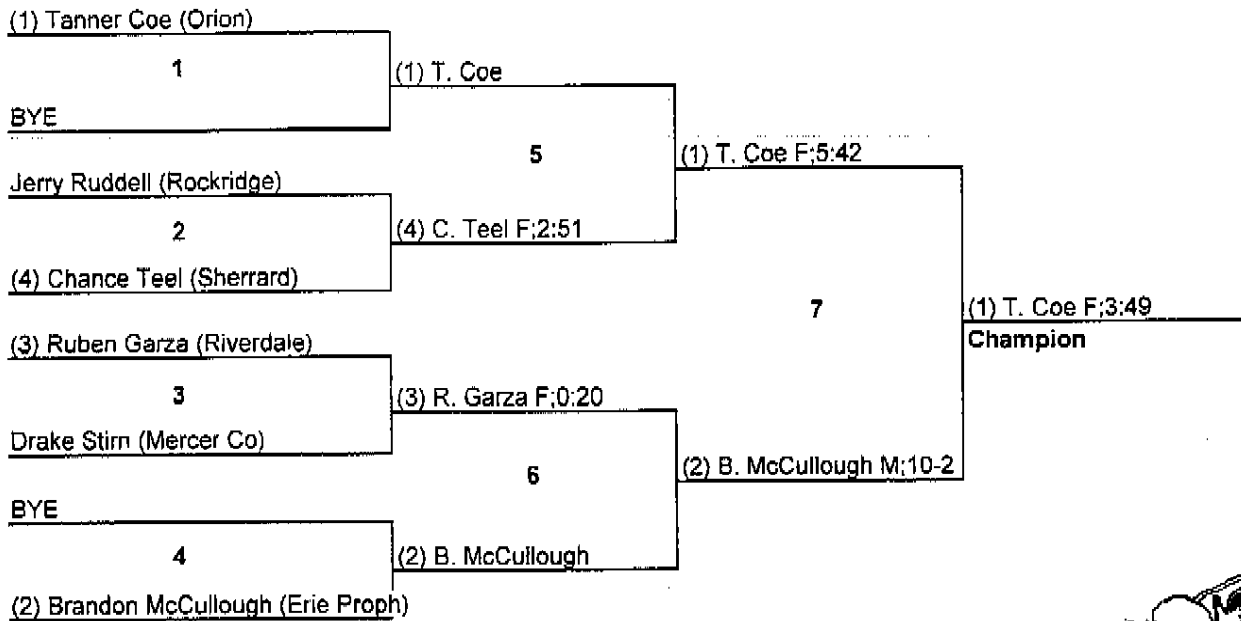

2012 IHSA Wrestling Regional at Rockridge HS
Team Standings

Plc	Score	School	CH	WB	1	2	3	4
1	196.0	Mercer Co	0	0	5	2	3	2
2	132.0	Erie Proph	0	0	2	4	0	2
3	125.0	Sherrard	0	0	0	3	3	4
4	116.0	Riverdale	0	0	3	1	0	3
5	114.5	Orion	0	0	2	2	2	0
6	100.0	West Carroll	0	0	1	2	2	1
7	48.0	Alleman	0	0	1	0	1	1
8	34.0	Rockridge	0	0	0	0	1	1
9	27.5	Fulton	0	0	0	0	2	0

2012 IHSA Wrestling Regional at Rockridge HS

106

2 February 2012