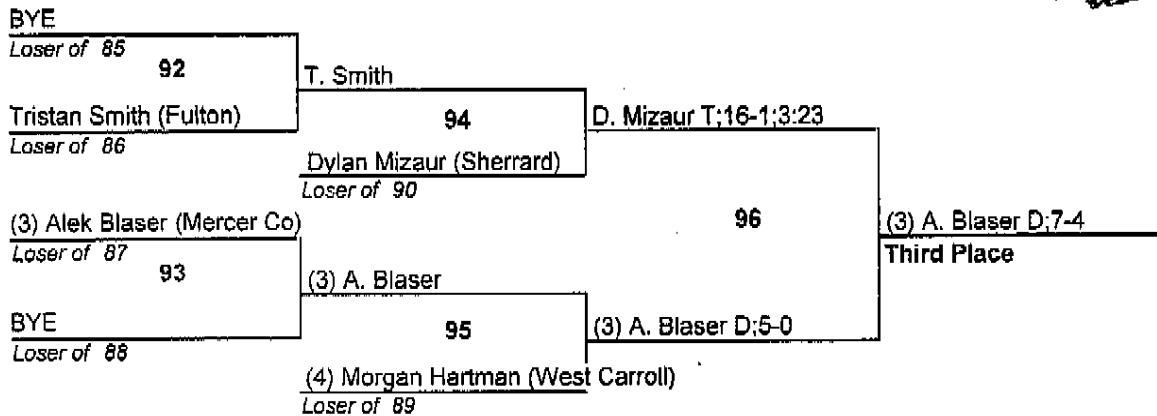

2012 IHSA Wrestling Regional at Rockridge HS

145

2 February 2012