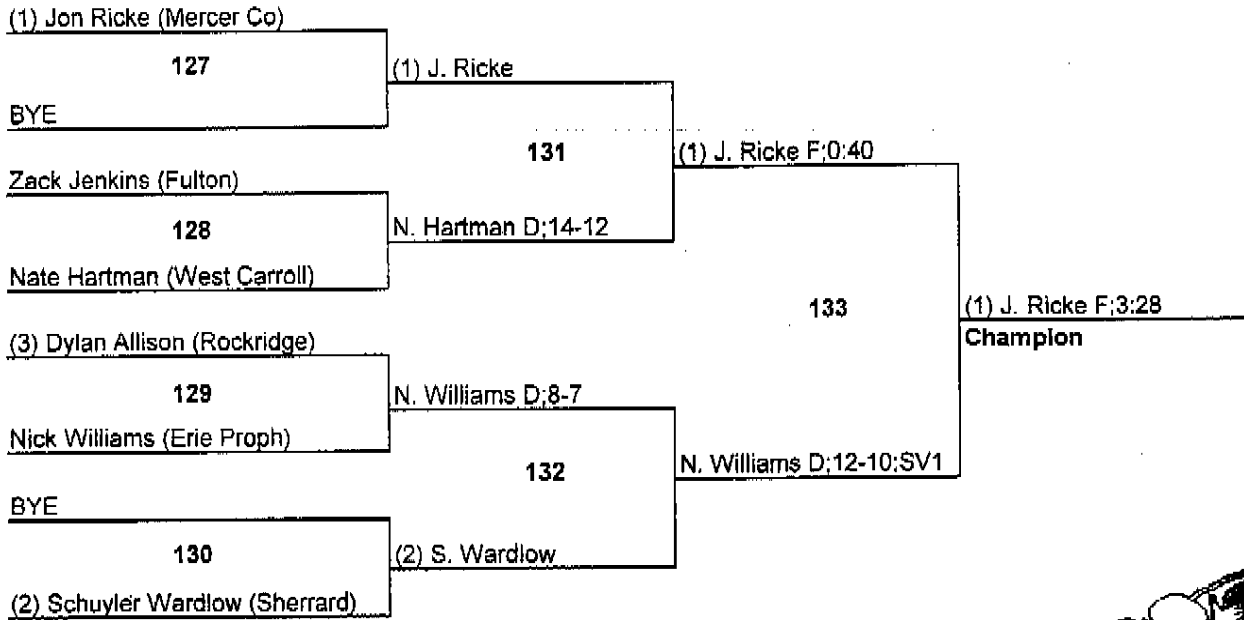

2012 IHSA Wrestling Regional at Rockridge HS

170

2 February 2012