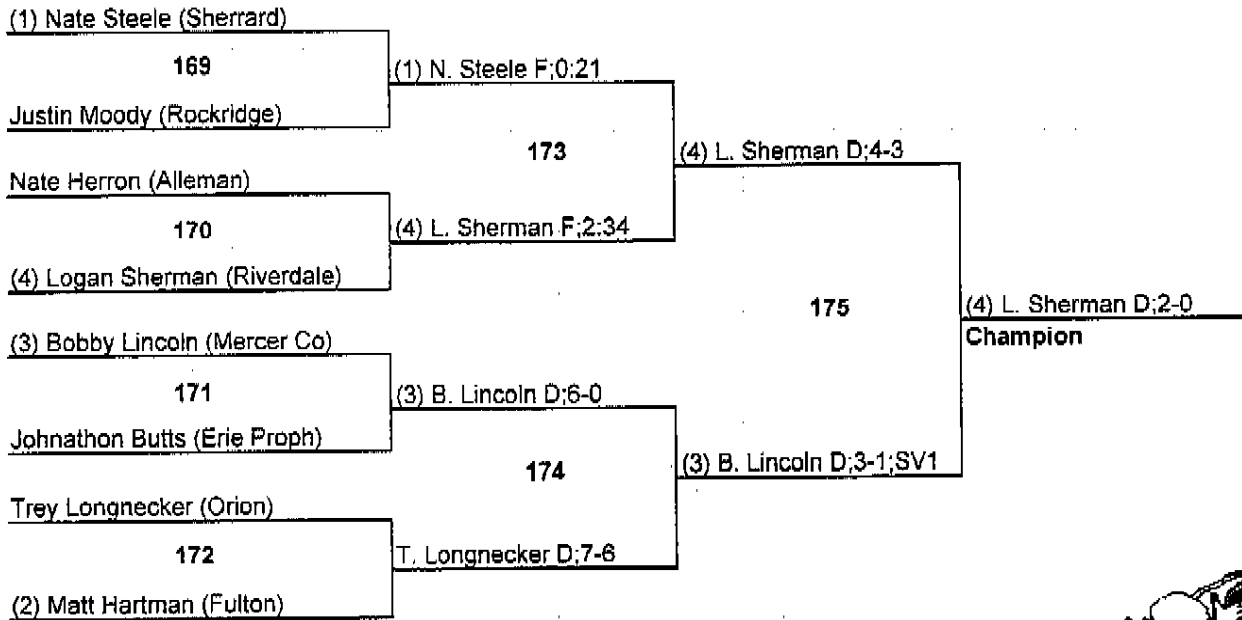

2012 IHSA Wrestling Regional at Rockridge HS

220

2 February 2012