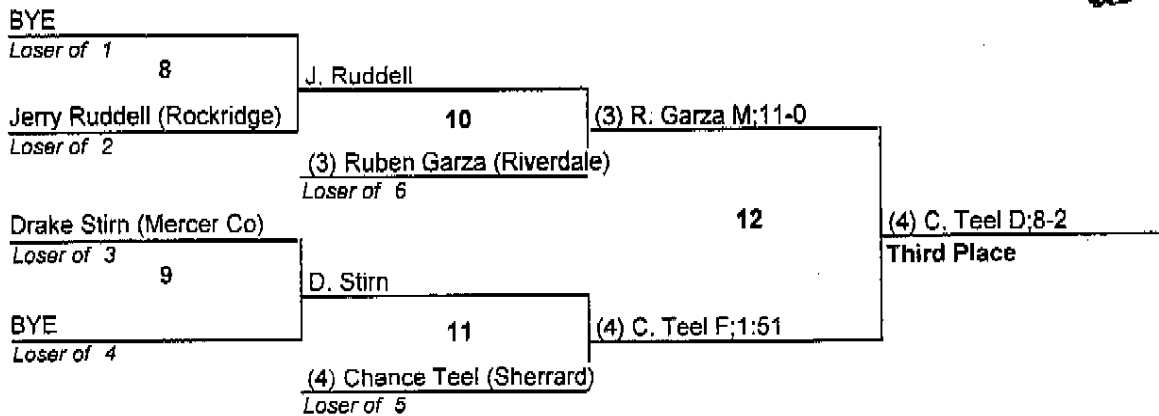

2012 IHSA Wrestling Regional at Rockridge HS
Team Standings

Plc	Score	School	CH	WB	1	2	3	4
1	196.0	Mercer Co	0	0	5	2	3	2
2	132.0	Erie Proph	0	0	2	4	0	2
3	125.0	Sherrard	0	0	0	3	3	4
4	116.0	Riverdale	0	0	3	1	0	3
5	114.5	Orion	0	0	2	2	2	0
6	100.0	West Carroll	0	0	1	2	2	1
7	48.0	Alleman	0	0	1	0	1	1
8	34.0	Rockridge	0	0	0	0	1	1
9	27.5	Fulton	0	0	0	0	2	0

2012 IHSA Wrestling Regional at Rockridge HS

106

2 February 2012