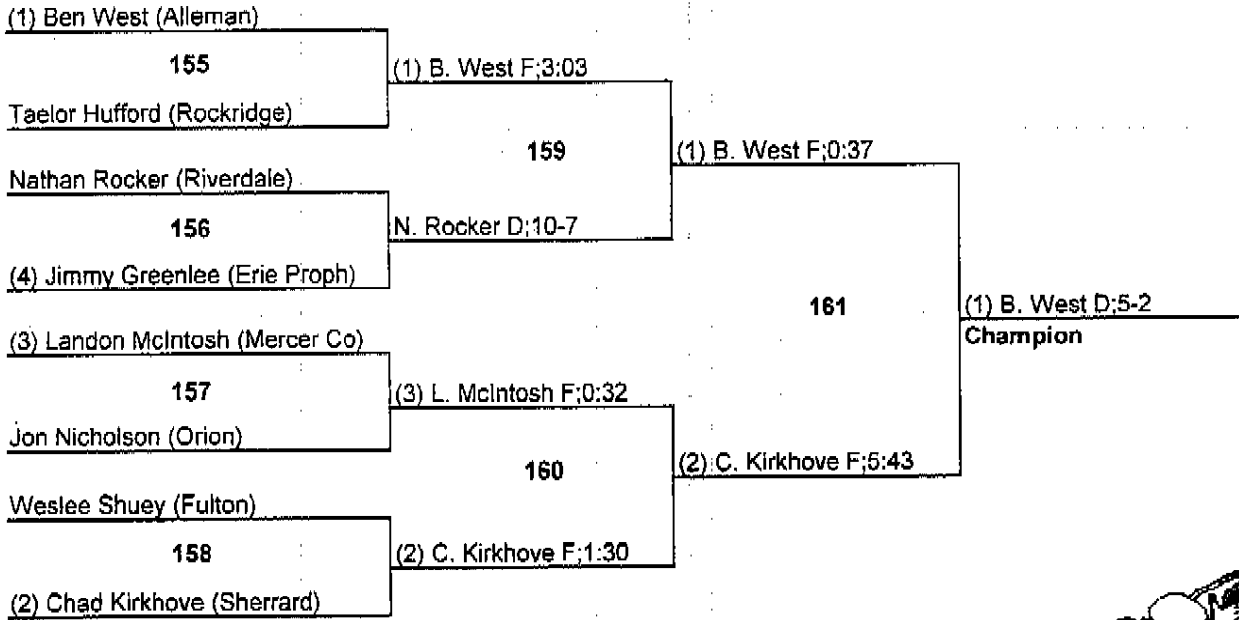

2012 IHSA Wrestling Regional at Rockridge HS

195

2 February 2012