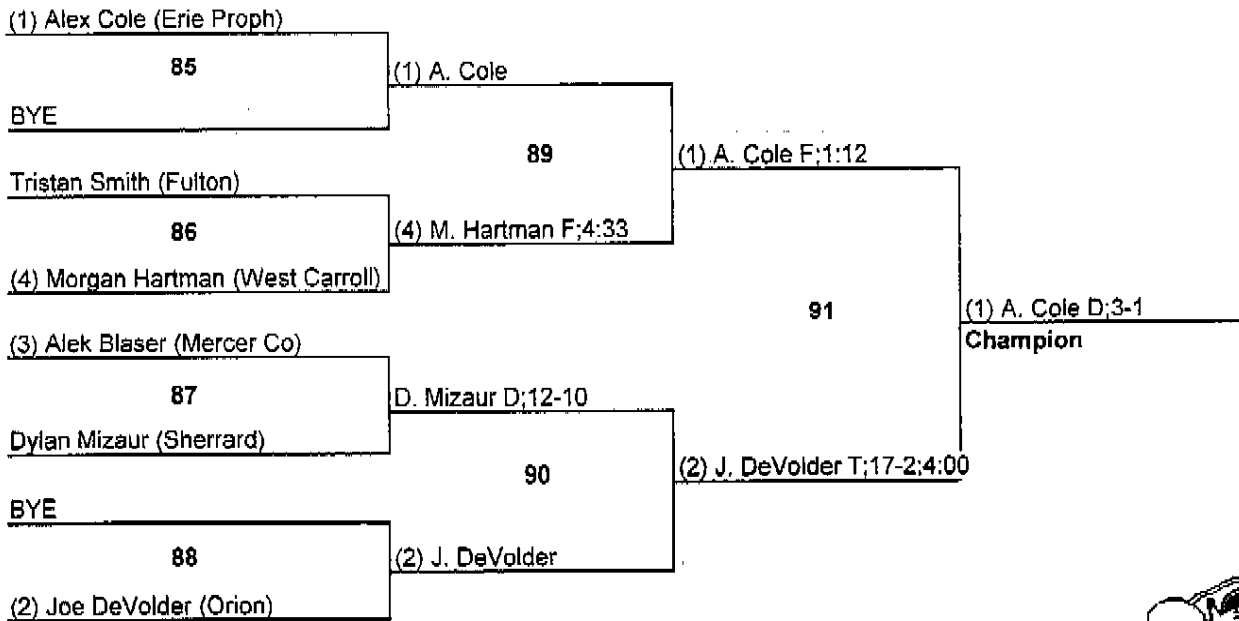

2012 IHSA Wrestling Regional at Rockridge HS

145

2 February 2012