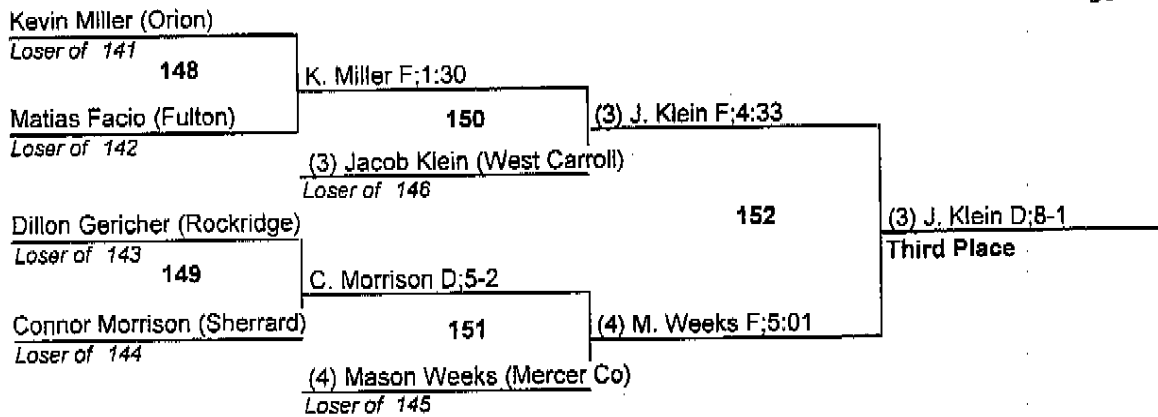

2012 IHSA Wrestling Regional at Rockridge HS

182

2 February 2012