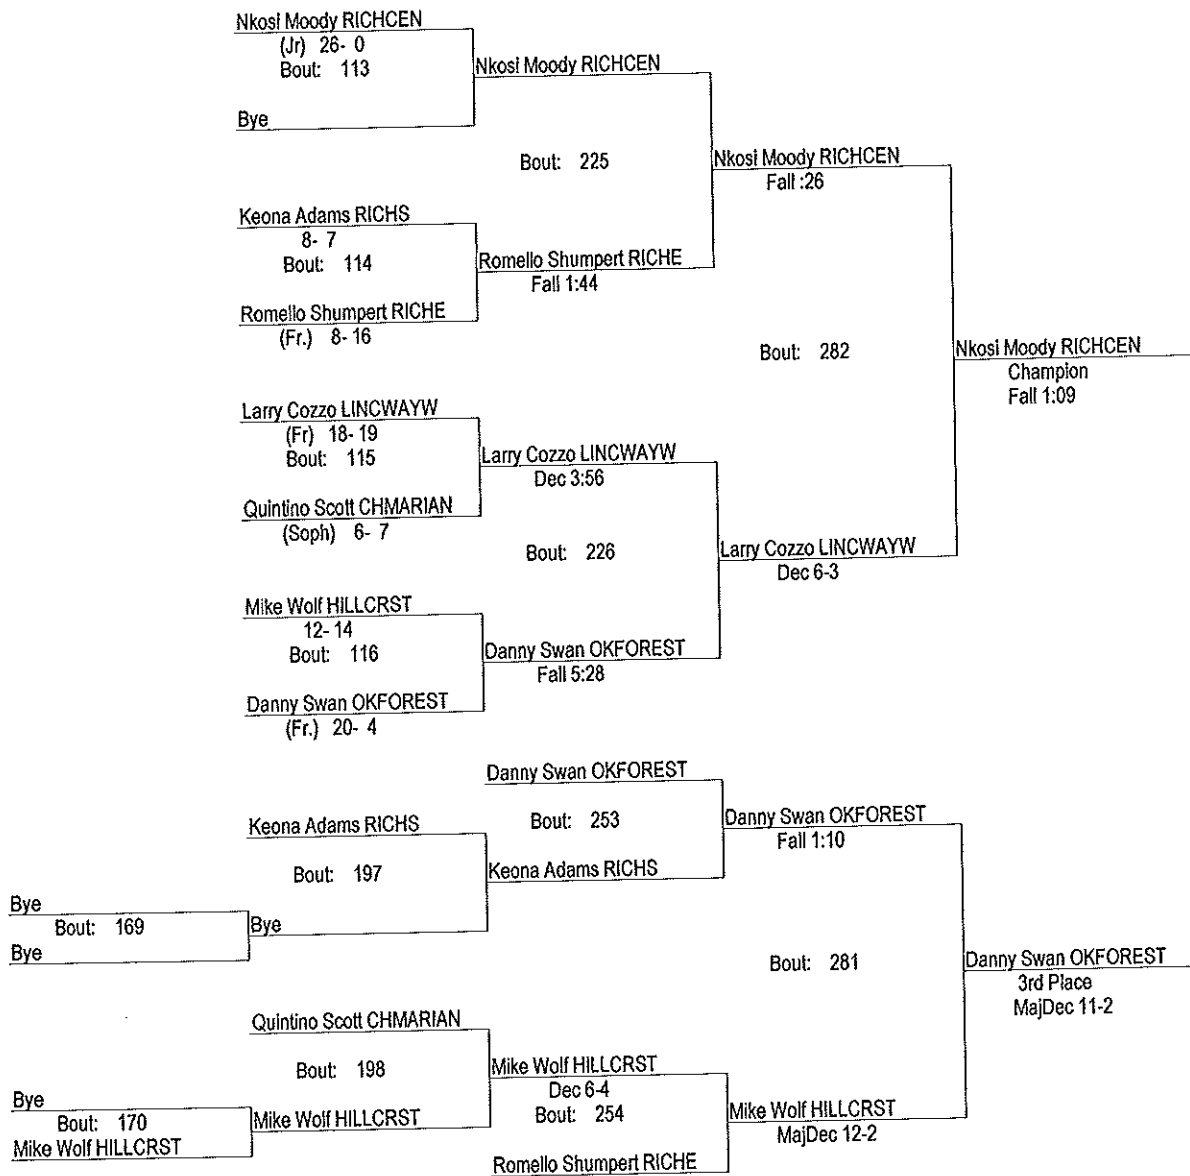

IHSA Lincoln-Way West 2A Regional

2/4/12

Place	Score	Name	1st	2nd	3rd	4th
1	185.50	New Lenox (Lincoln-Way West)	1	5	4	1
2	120.00	Midlothian (Bremen)	3	2		
3	115.00	Oak Forest	2	2	1	2
4	112.00	Country Club Hills (Hillcrest)	2	1	1	2
5	111.00	Tinley Park (HS)			1	4
6	88.00	Crete (C.-Monee)	1		3	1
7	83.50	Chicago Heights (Marian)	1	1		3
8	81.00	Richton Park (Rich South)	2		1	1
9	72.00	Olympia Fields (Rich Central)	1	2		
10	41.00	Park Forest (Rich East)	1			
11	0.00					

* Team has non-scoring wrestler

IHSA Lincoln-Way West 2A Regional

2/4/12

106

1. Place Winners -
2. 1st Nkosi Moody RICHEN (Jr) 28- 0
   - 2nd Larry Cozzo LINCWAYW (Fr) 20- 20
   - 3rd Danny Swan OKFOREST (Fr.) 23- 5
   - 4th Mike Wolf HILLCRST 14- 16