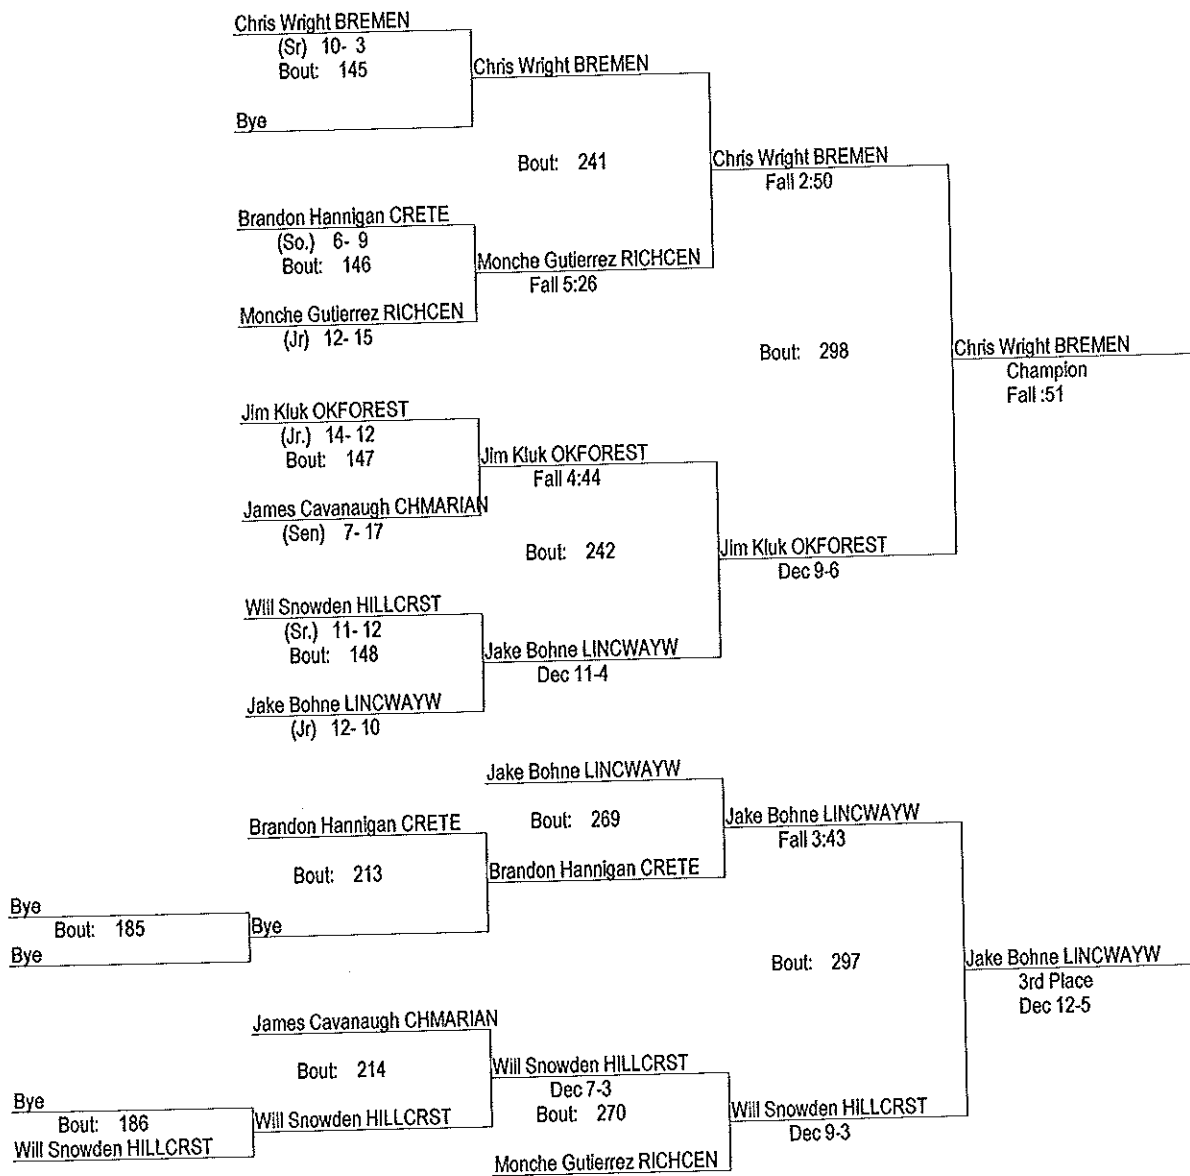

IHSA Lincoln-Way West 2A Regional

2/4/12

160

1. Place Winners -
2. 1st Chris Wright BREMEN (Sr.) 12- 3
   - 2nd Jim Kluk OKFOREST (Jr.) 16- 13
   - 3rd Jake Bohne LINCWAYW (Jr.) 15- 11
   - 4th Will Snowden HILLCRST (Sr.) 13- 14