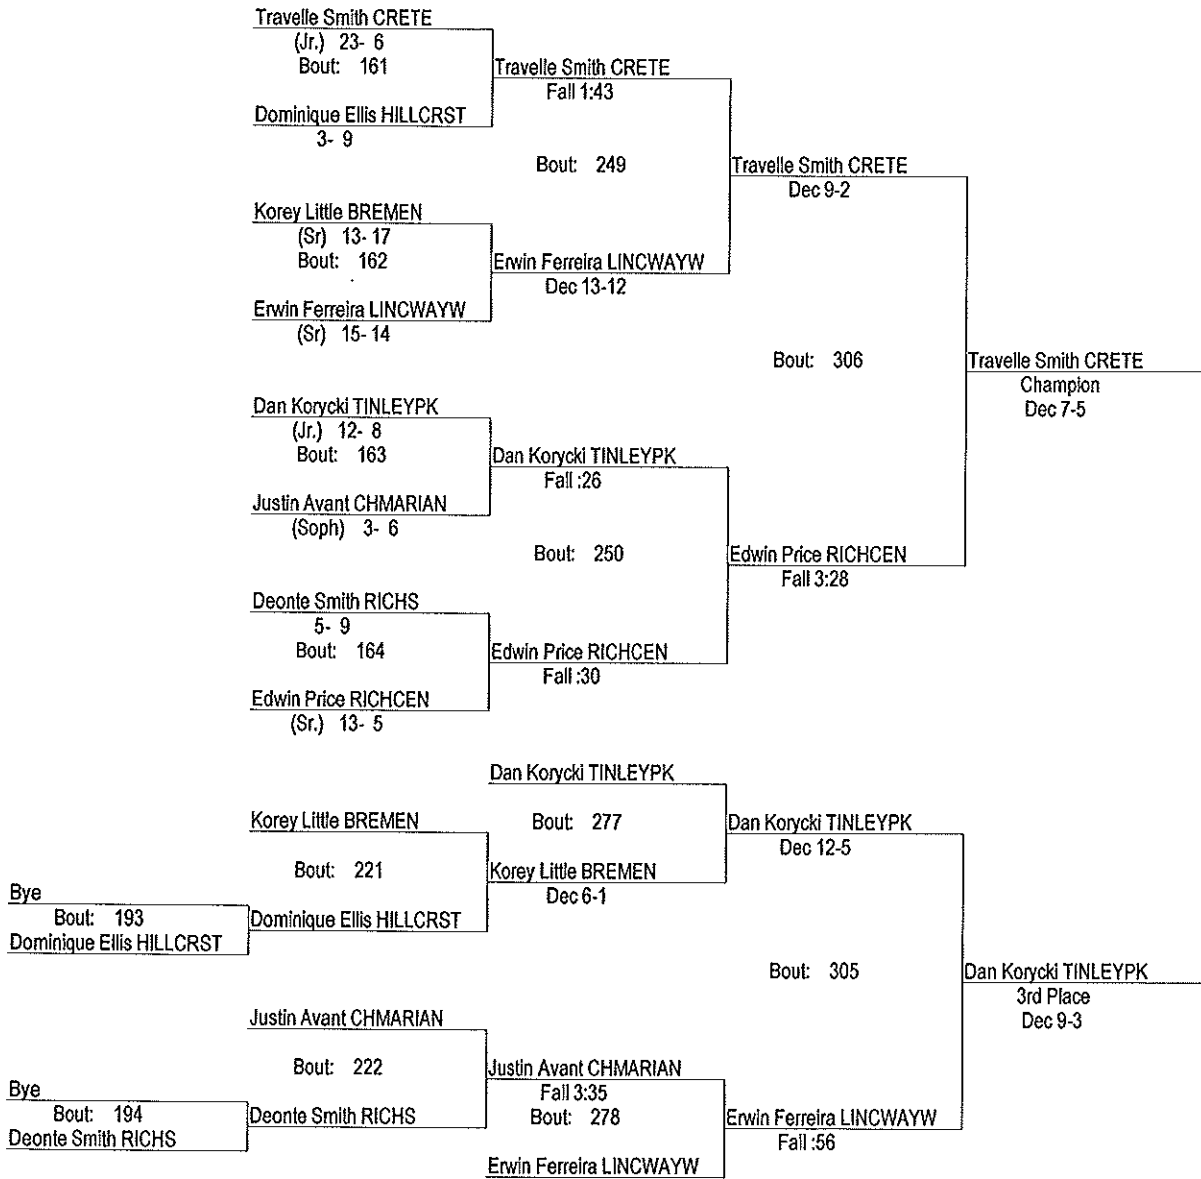

IHSA Lincoln-Way West 2A Regional

2/4/12

220

- Place Winners -

- 1st Travelle Smith CRETE (Jr.) 26- 6
- 2nd Edwin Price RICHCEN (Sr.) 15- 6
- 3rd Dan Korycki TINLEYPK (Jr.) 15- 9
- 4th Erwin Ferreira LINCWAYW (Sr) 17- 16