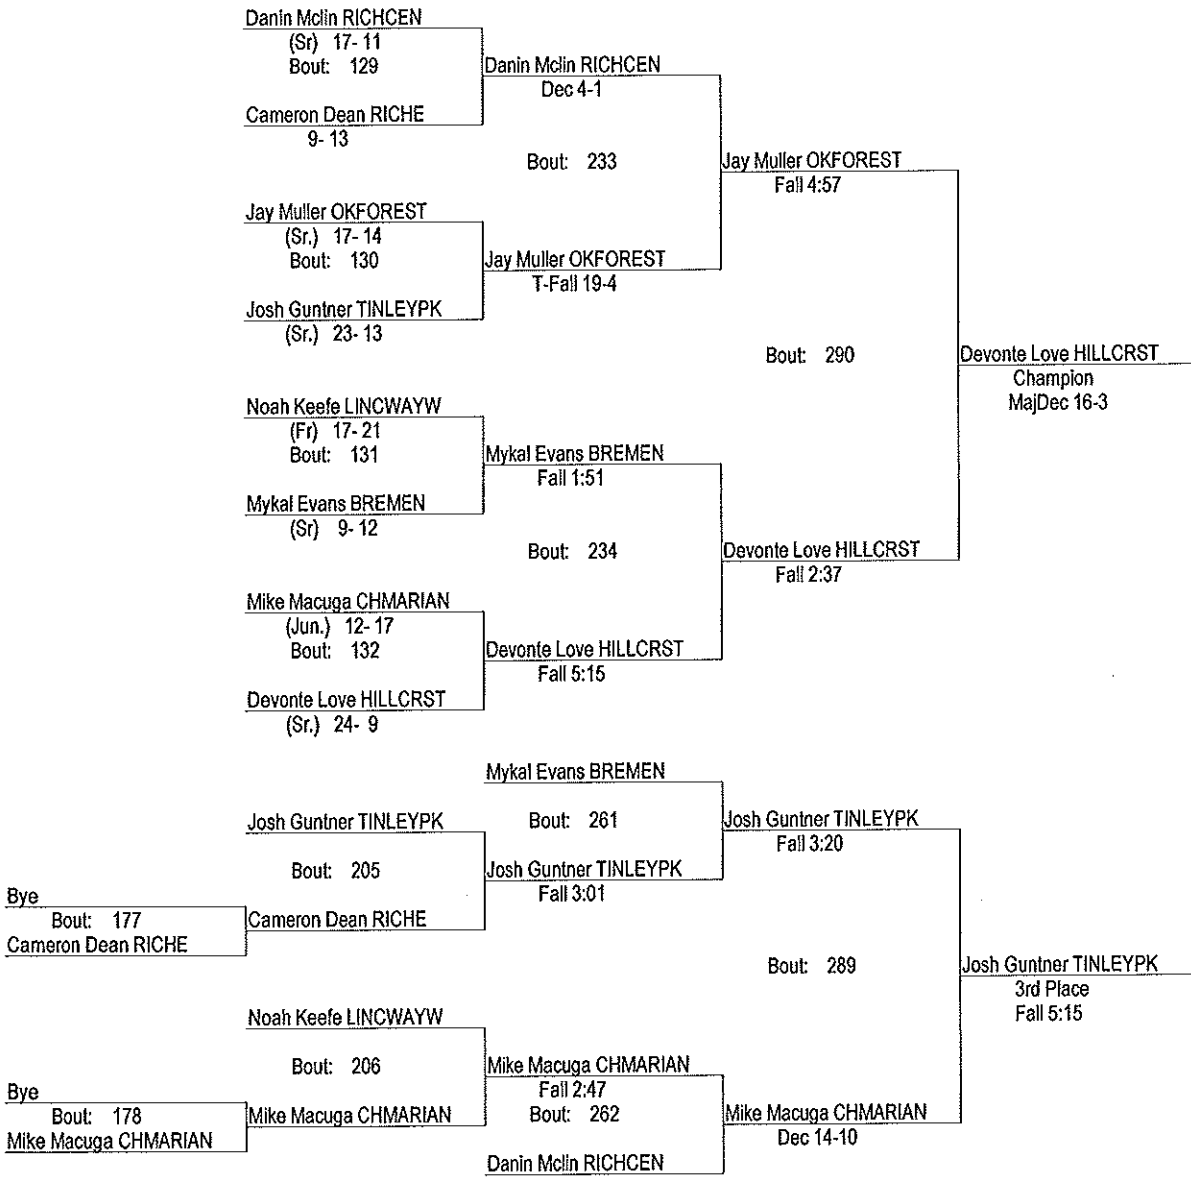

IHSA Lincoln-Way West 2A Regional

2/4/12

132

1. Place Winners -
2. 1st Devonte Love HILLCRST (Sr.) 27- 9
   - 2nd Jay Muller OKFOREST (Sr.) 19- 15
   - 3rd Josh Guntner TINLEYPK (Sr.) 26- 14
   - 4th Mike Macuga CHMARIAN (Jun.) 14- 19