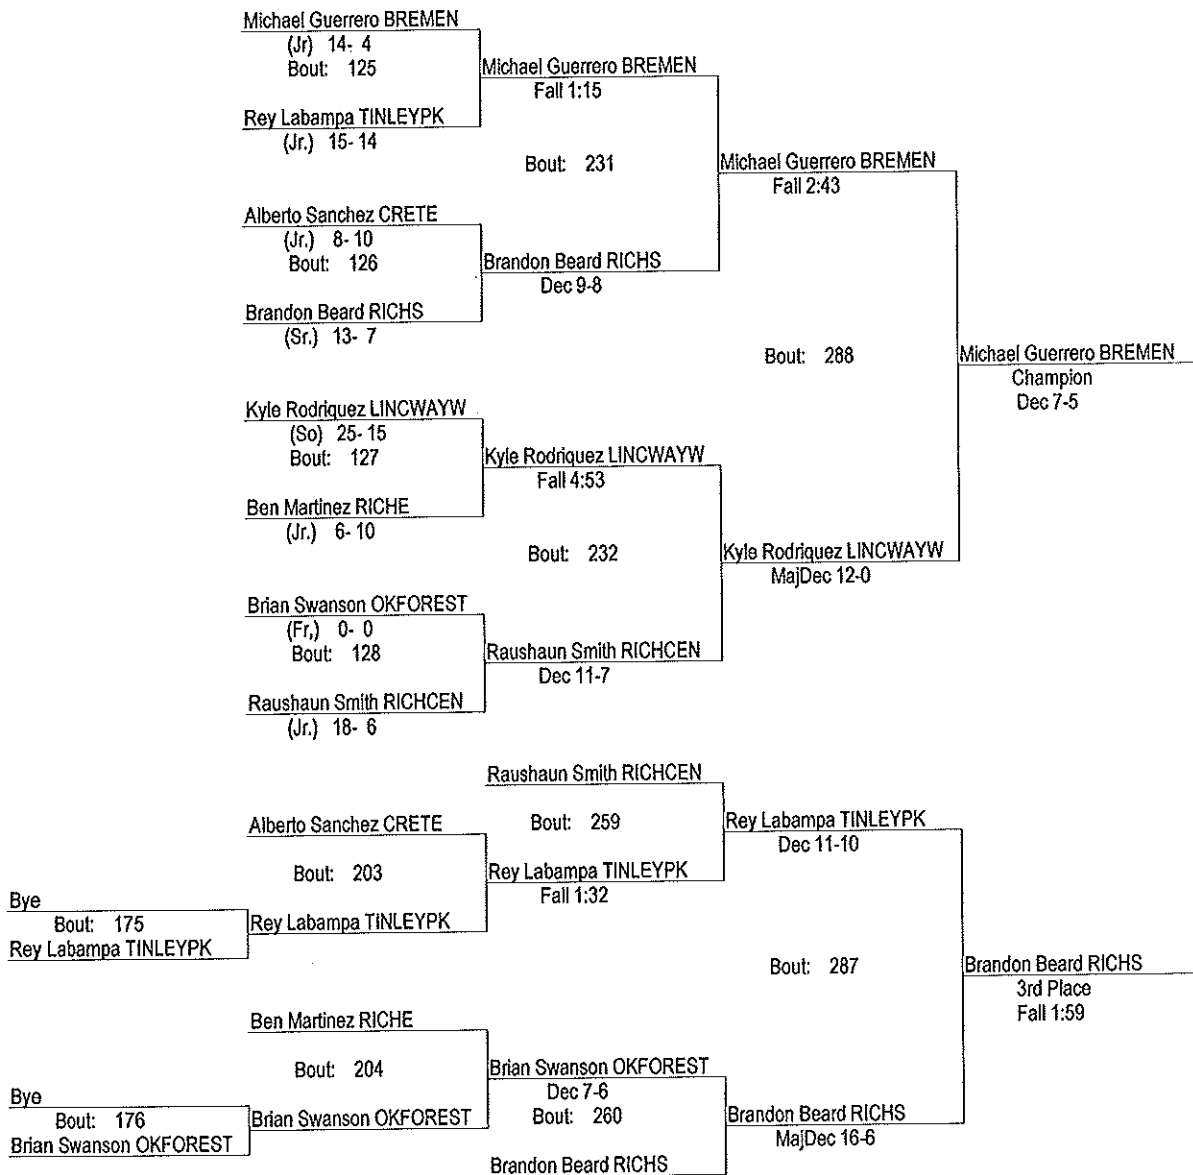

IHSA Lincoln-Way West 2A Regional

2/4/12

126

1. Place Winners -
2. 1st Michael Guerrero BREMEN (Jr) 17- 4
   - 2nd Kyle Rodriguez LINCWAYW (So) 27- 16
   - 3rd Brandon Beard RICHS (Sr.) 16- 8
   - 4th Rey Labampa TINLEYPK (Jr.) 17- 16