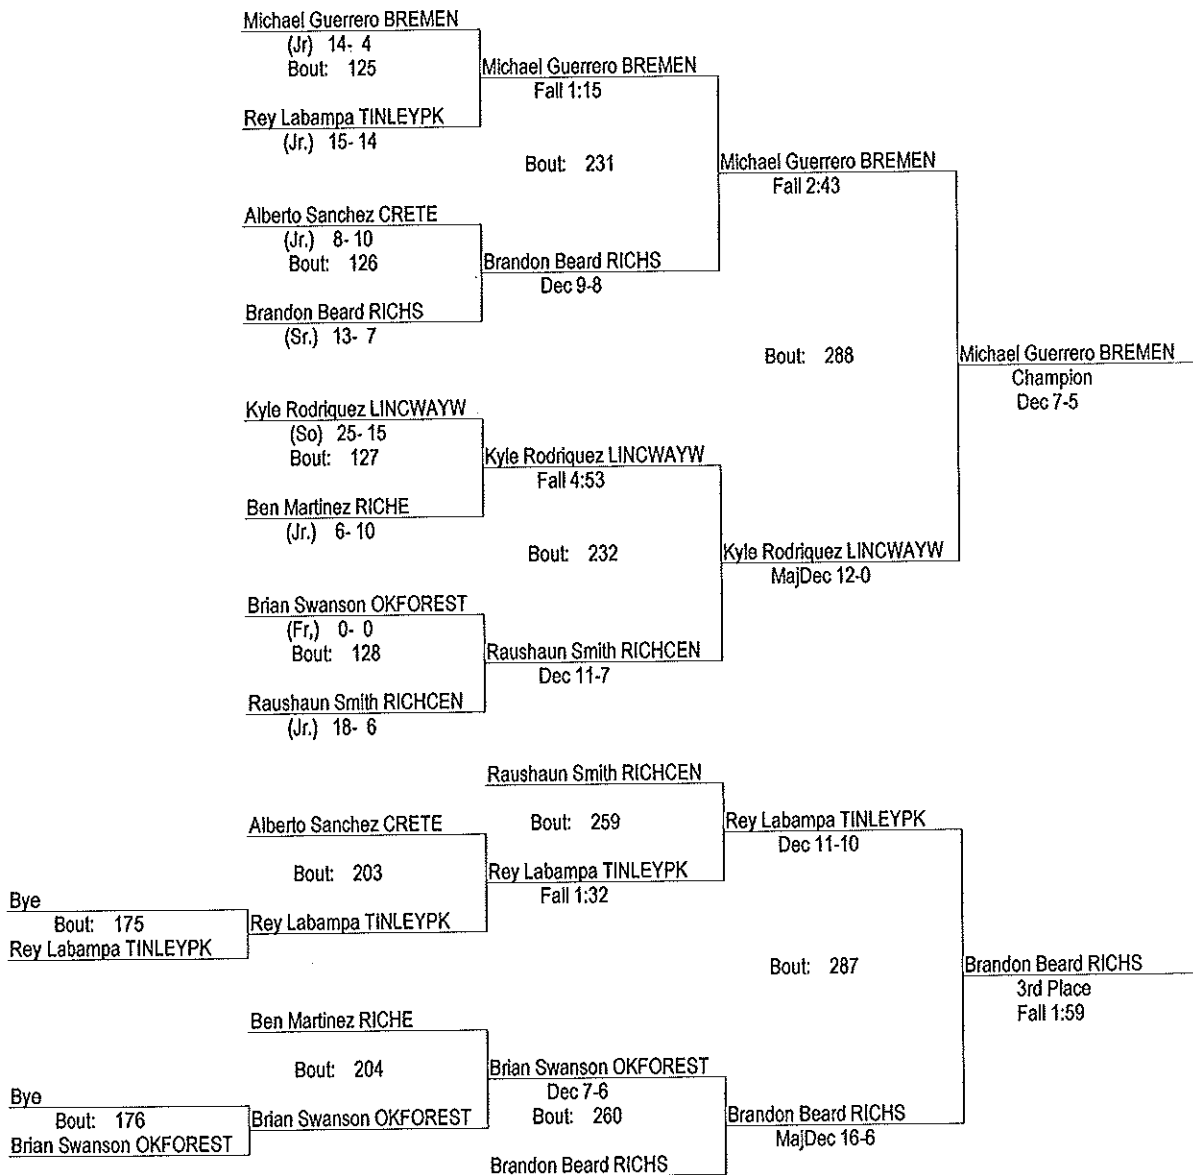

IHSA Lincoln-Way West 2A Regional

2/4/12

126

1. Place Winners -
2. 1st Michael Guerrero BREMEN (Jr) 17- 4
   - 2nd Kyle Rodriguez LINCWAYW (So) 27- 16
   - 3rd Brandon Beard RICHES (Sr.) 16- 8
   - 4th Rey Labampa TINLEYPK (Jr.) 17- 16