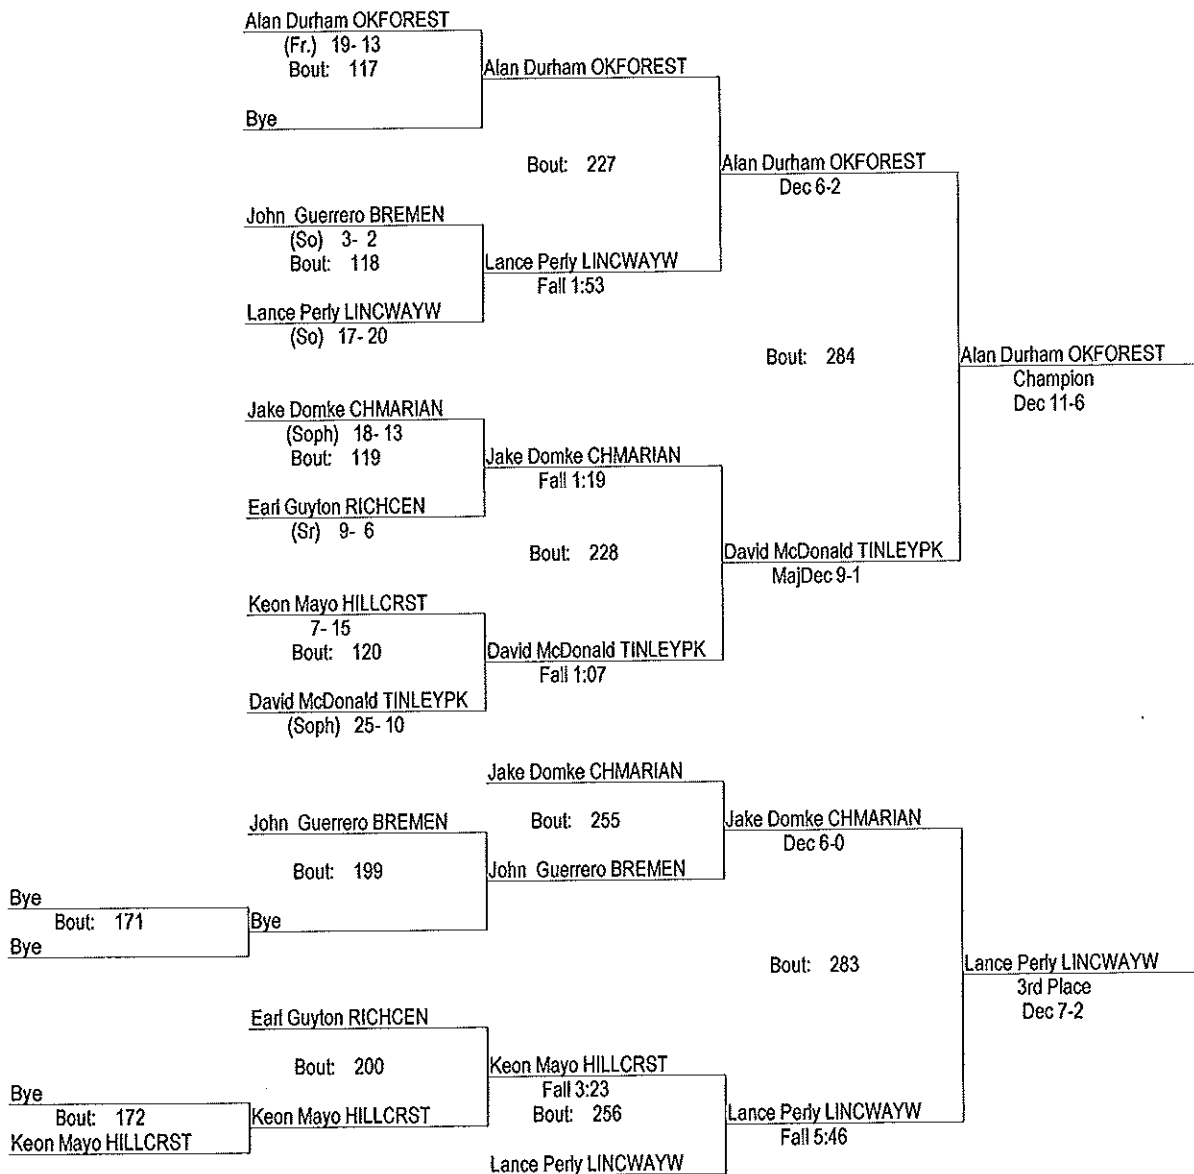

IHSA Lincoln-Way West 2A Regional

2/4/12

113

1. Place Winners -
2. 1st Alan Durham OKFOREST (Fr.) 21-13
   - 2nd David McDonald TINLEYPK (Soph) 27-11
   - 3rd Lance Perly LINCWAYW (So) 20-21
   - 4th Jake Domke CHMARIAN (Soph) 20-15