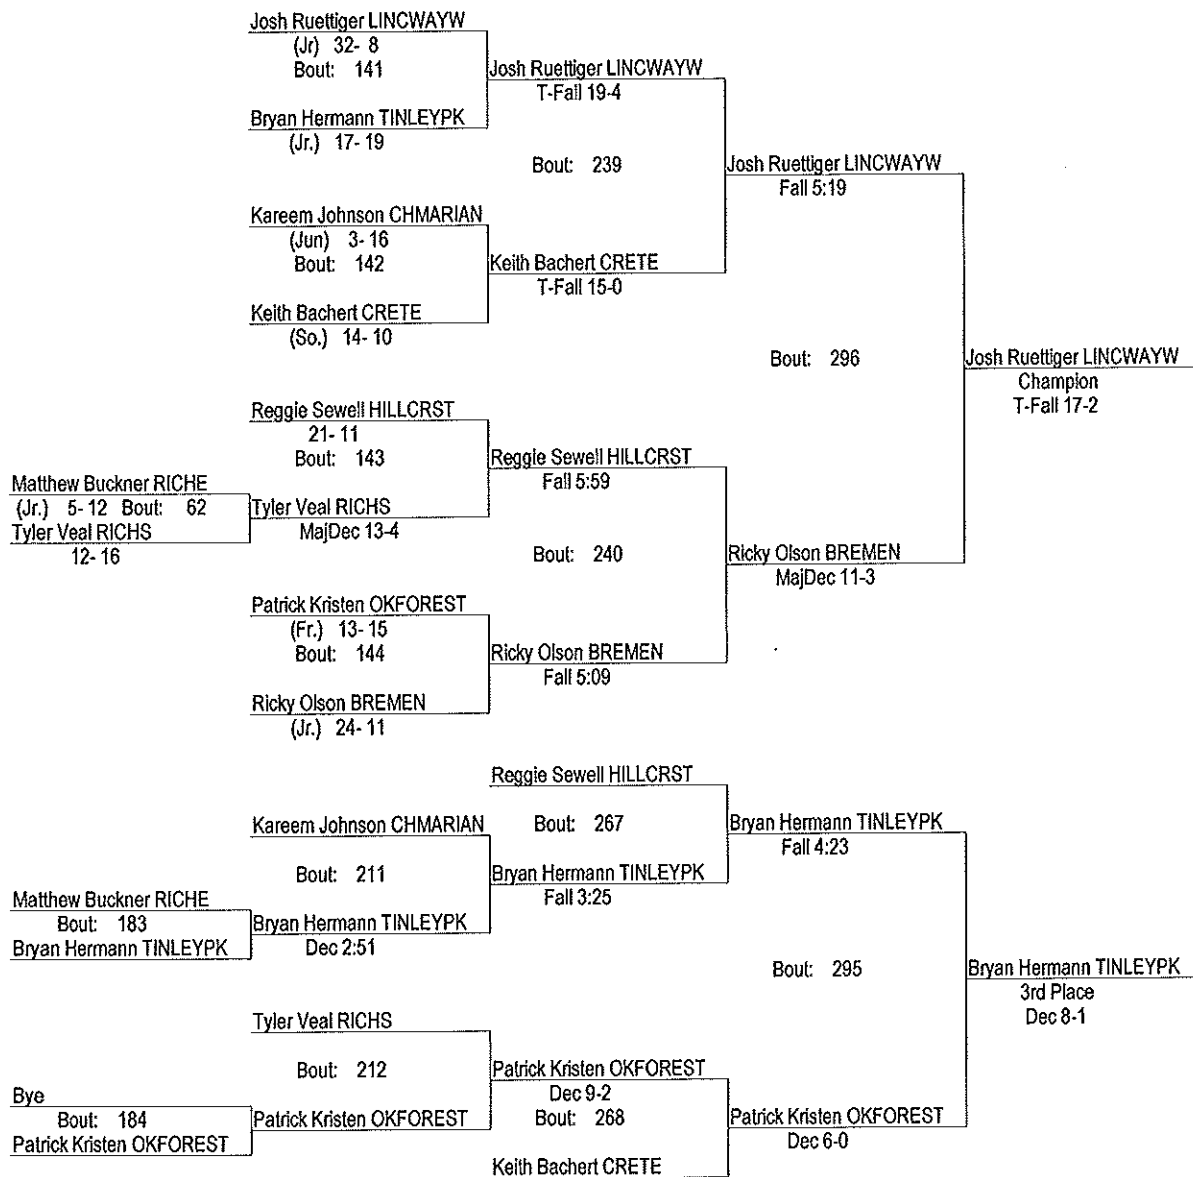

IHSA Lincoln-Way West 2A Regional

2/4/12

152

1. Place Winners -
2. 1st Josh Ruettiger LINCWAYW (Jr) 35-8
   - 2nd Ricky Olson BREMEN (Jr.) 26-12
   - 3rd Bryan Hermann TINLEYPK (Jr.) 21-20
   - 4th Patrick Kristen OKFOREST (Fr.) 15-17