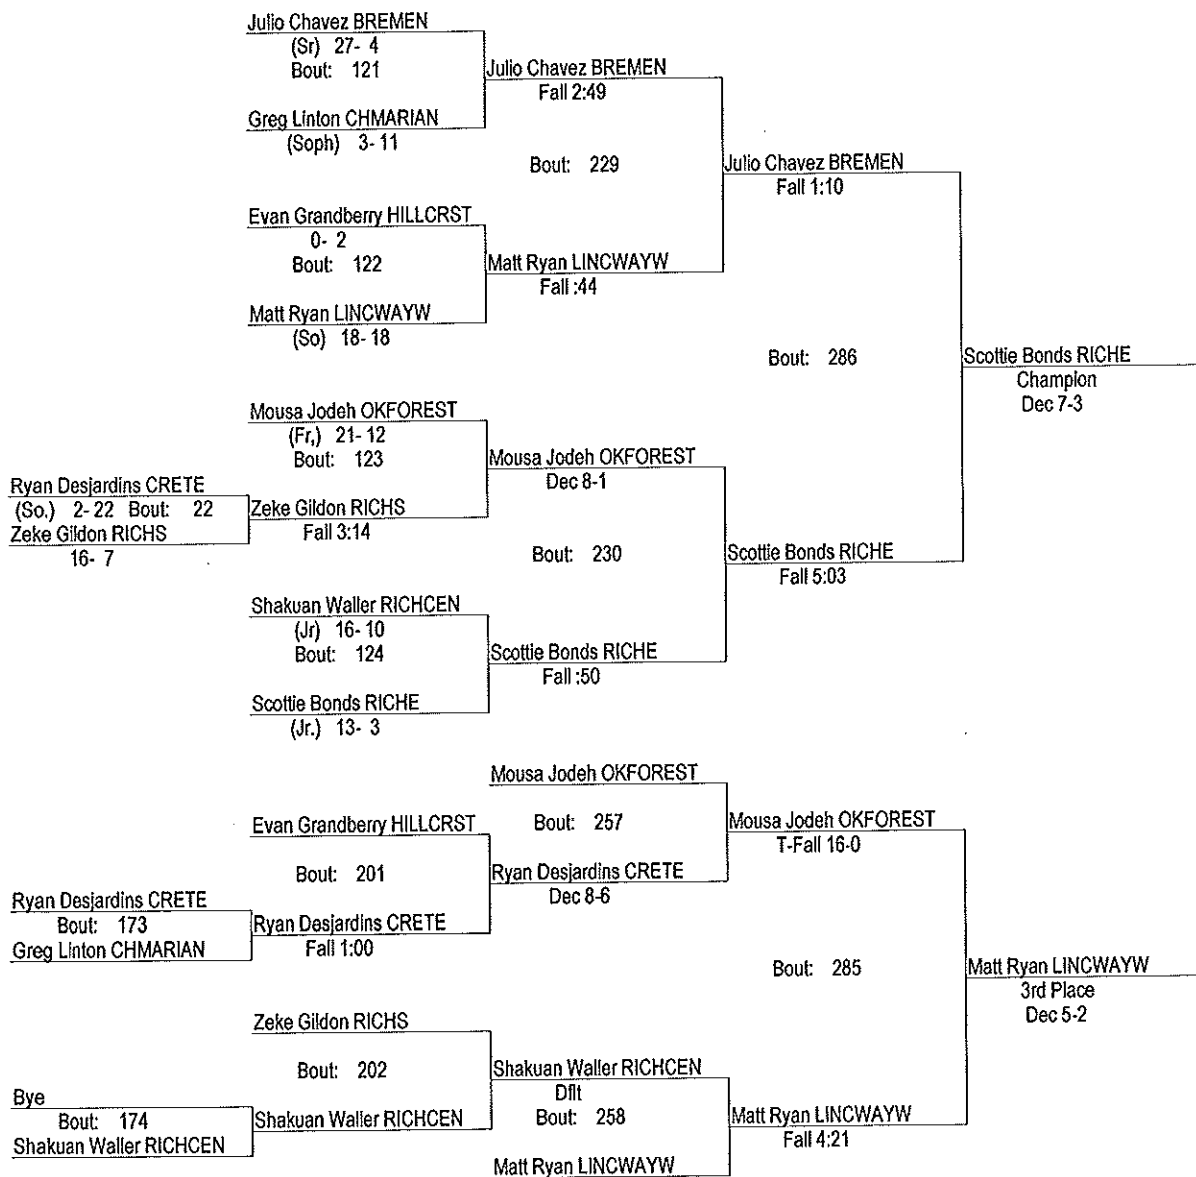

IHSA Lincoln-Way West 2A Regional

2/4/12

120

- Place Winners -

- 1st Scottie Bonds RICHE (Jr.) 16-3
- 2nd Julio Chavez BREMEN (Sr) 29-5
- 3rd Matt Ryan LINCWAYW (So) 21-19
- 4th Mousa Jodeh OKFOREST (Fr.) 23-14