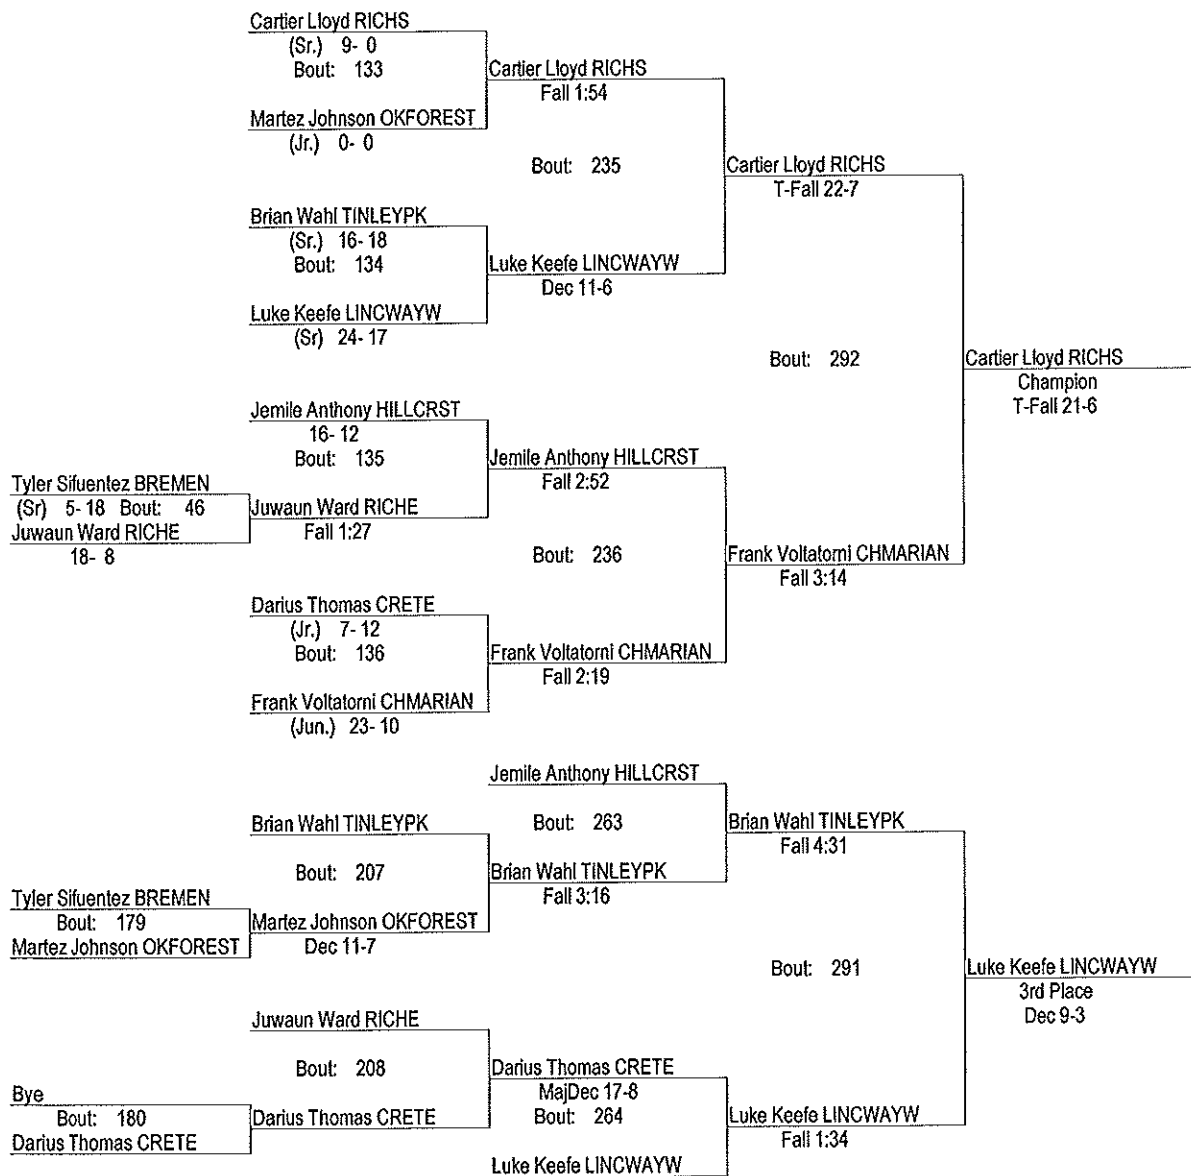

IHSA Lincoln-Way West 2A Regional

2/4/12

138

1. Place Winners -
2. 1st Cartier Lloyd RICHs (Sr.) 12- 0
   - 2nd Frank Voltatomi CHMARIAN (Jun.) 25- 11
   - 3rd Luke Keefe LINCWAYW (Sr.) 27- 18
   - 4th Brian Wahl TINLEYPK (Sr.) 18- 20