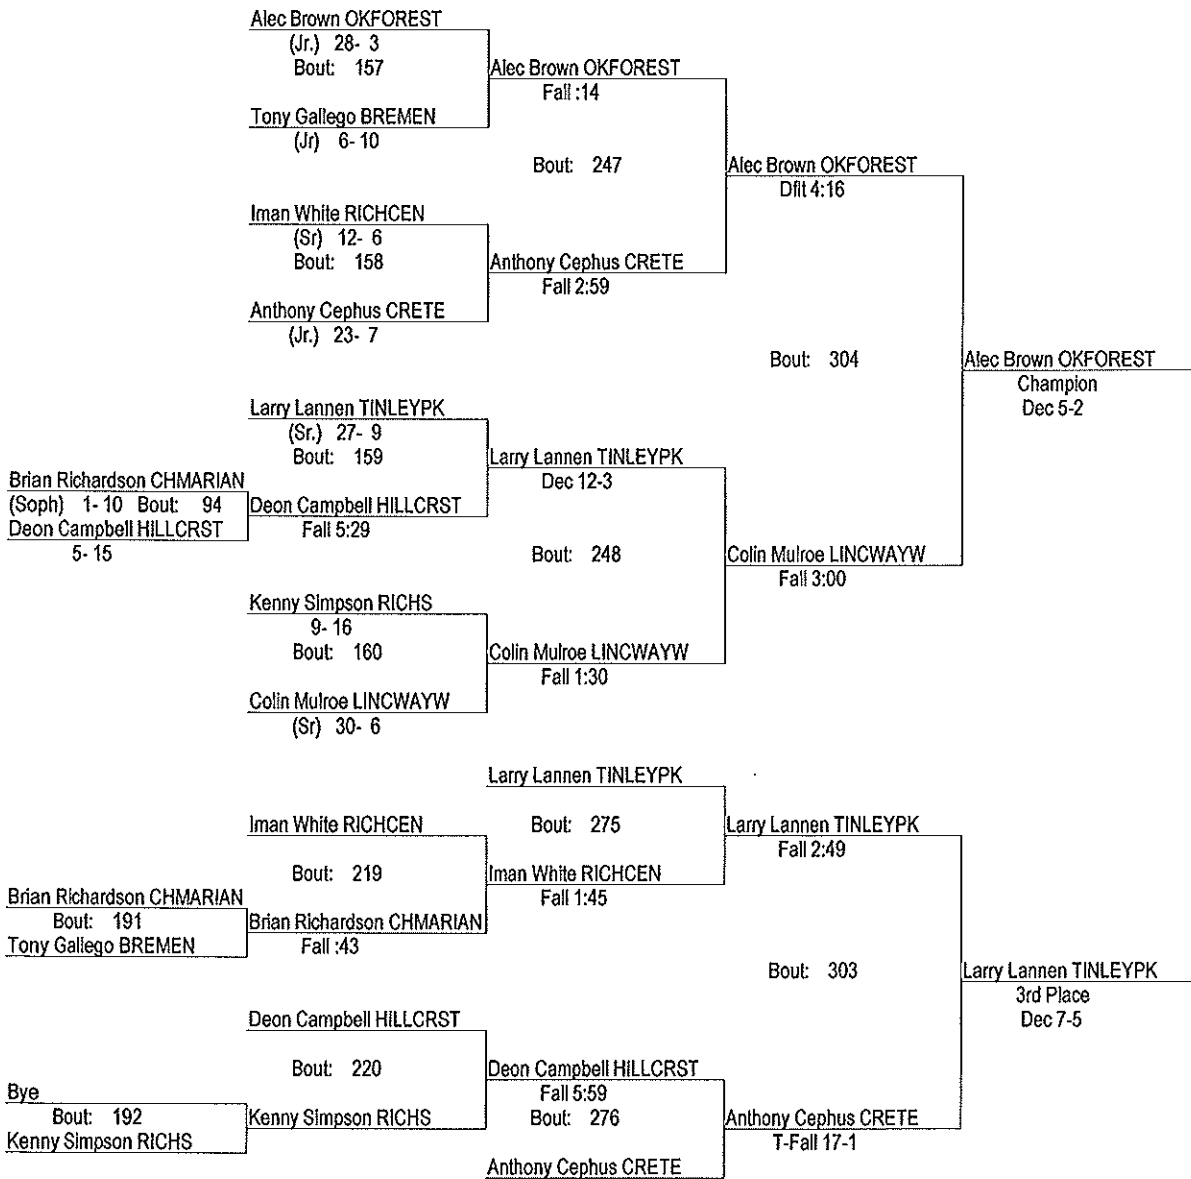

IHSA Lincoln-Way West 2A Regional

2/4/12

195

1. Place Winners -
2. 1st Alec Brown OKFOREST (Jr.) 31- 3
   - 2nd Colin Mulroe LINCWAYW (Sr) 32- 7
   - 3rd Larry Lannen TINLEYPK (Sr.) 30- 10
   - 4th Anthony Cephus CRETE (Jr.) 25- 9