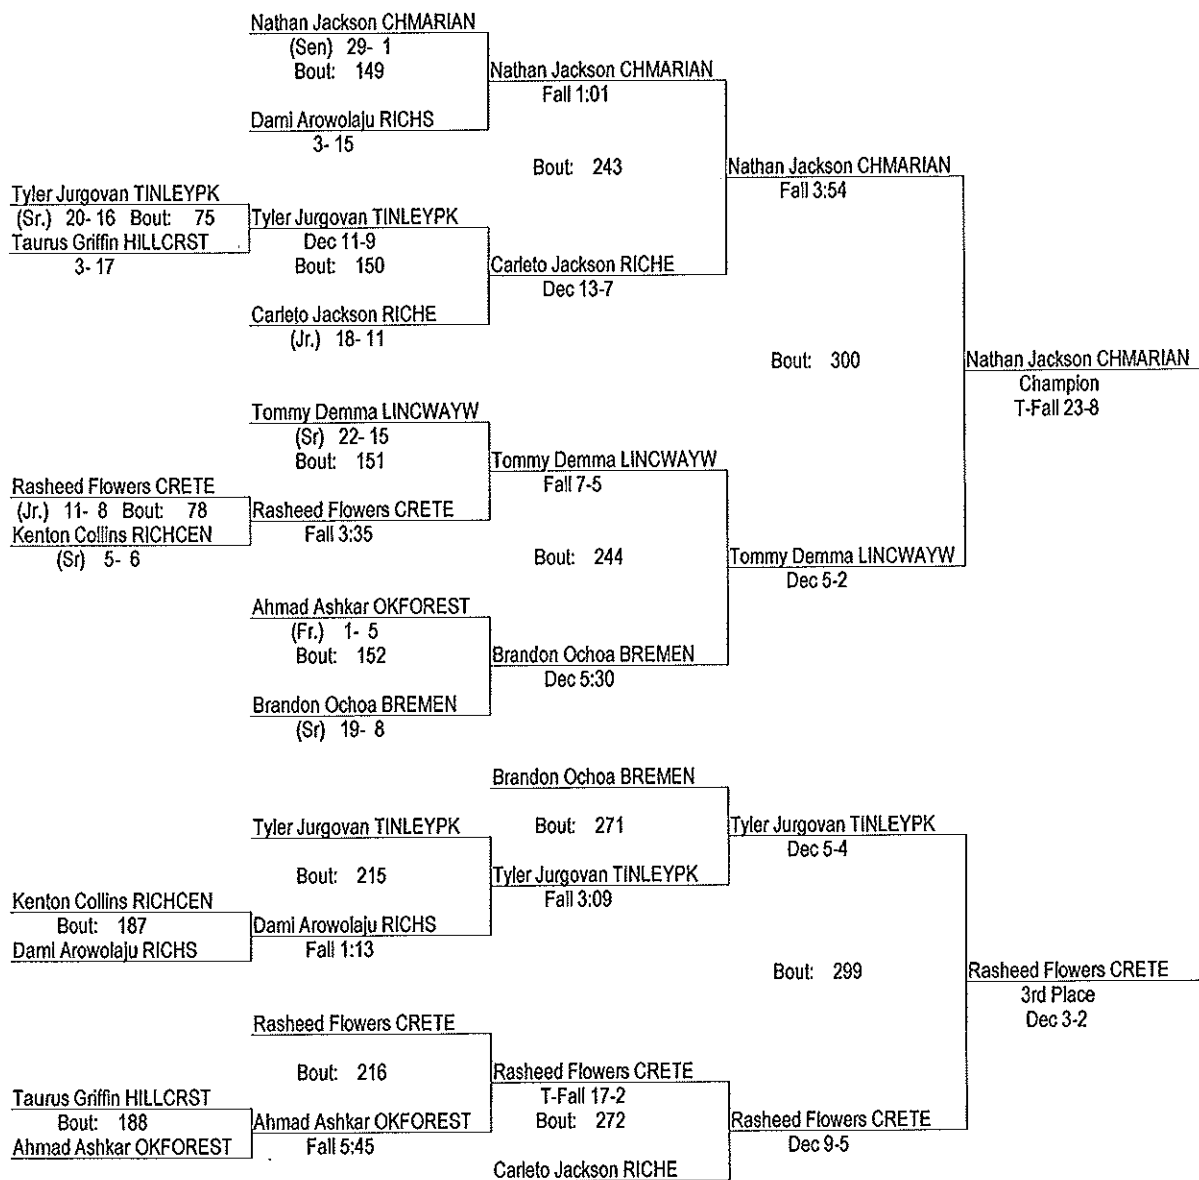

IHSA Lincoln-Way West 2A Regional

2/4/12

170

- Place Winners -

- 1st Nathan Jackson CHMARIAN (Sen) 32- 1
- 2nd Tommy Demma LINCWAYW (Sr) 24- 16
- 3rd Rasheed Flowers CRETE (Jr.) 15- 9
- 4th Tyler Jurgovan TINLEYPK (Sr.) 23- 18