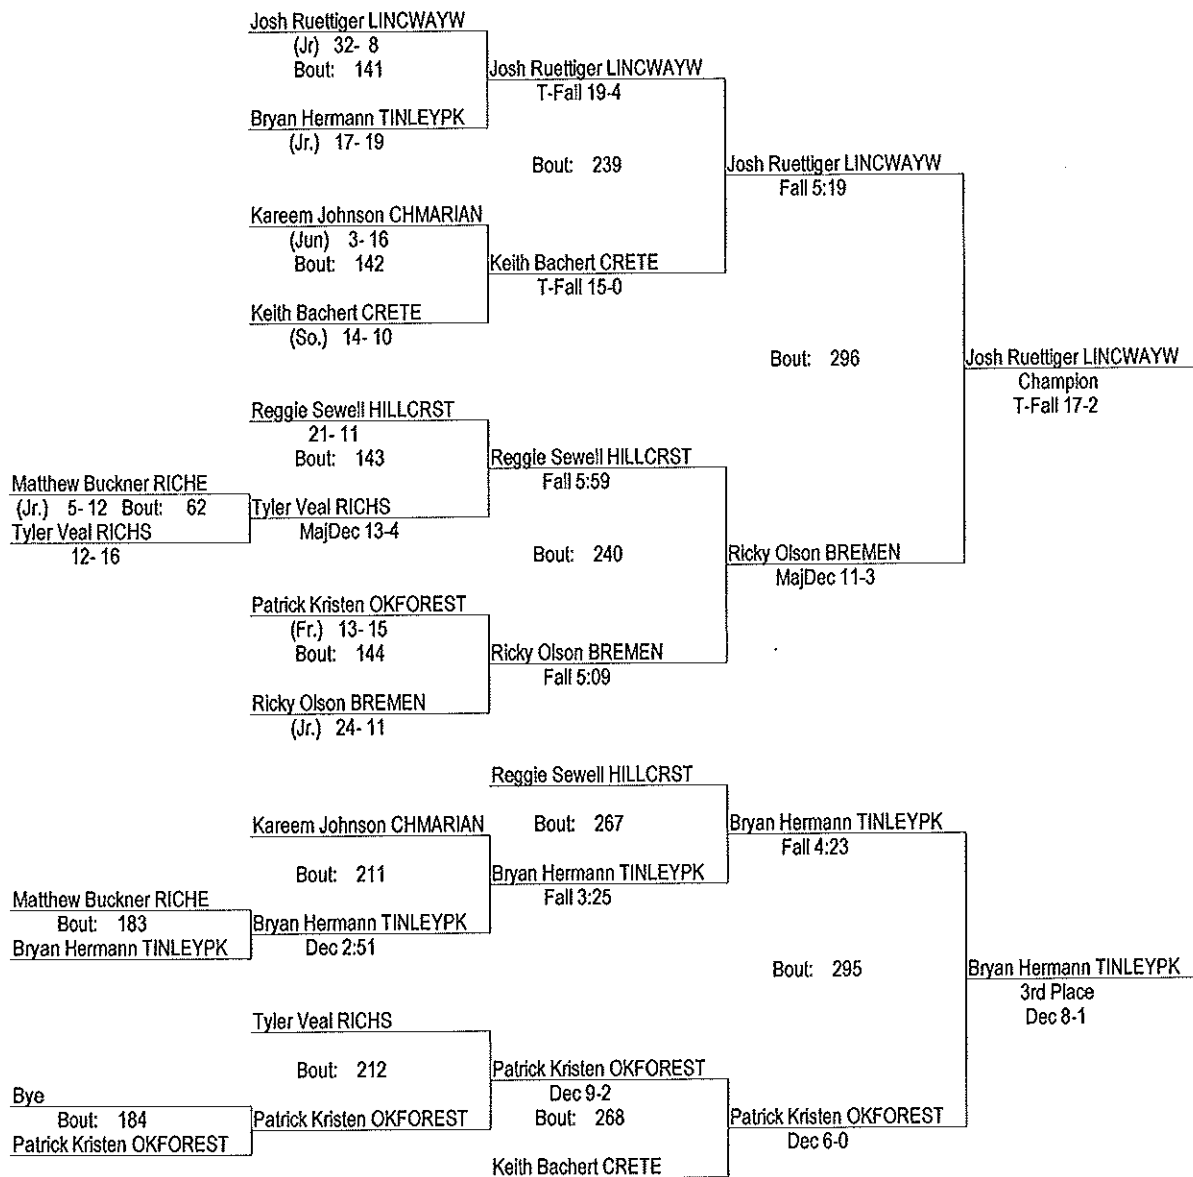

IHSA Lincoln-Way West 2A Regional

2/4/12

152

1. Place Winners -
2. 1st Josh Ruettiger LINCWAYW (Jr) 35- 8
   - 2nd Ricky Olson BREMEN (Jr.) 26- 12
   - 3rd Bryan Hermann TINLEYPK (Jr.) 21- 20
   - 4th Patrick Kristen OKFOREST (Fr.) 15- 17