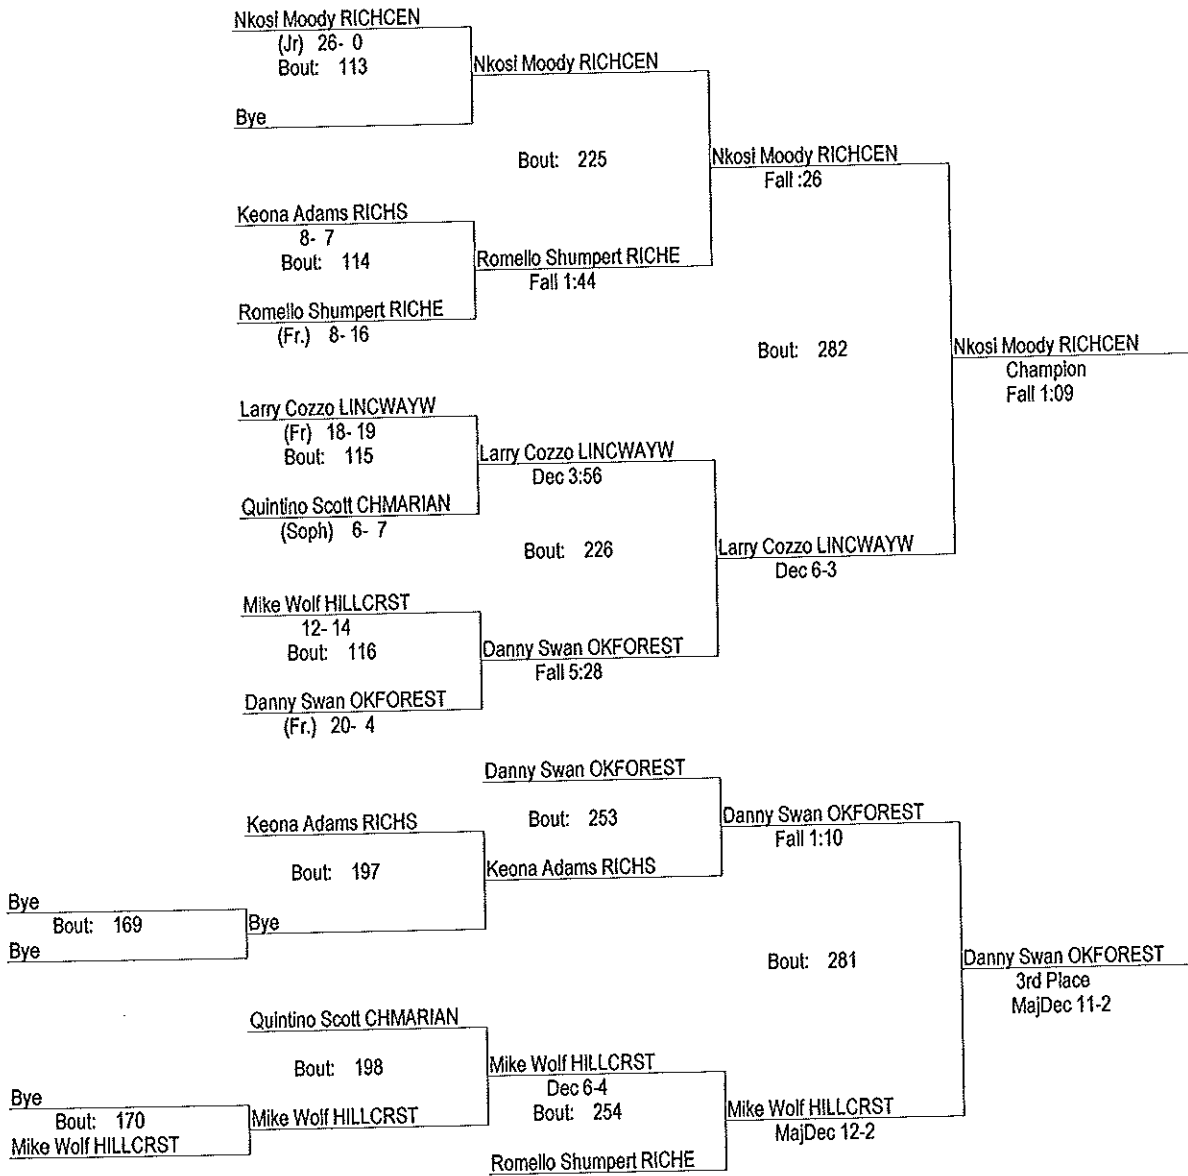

IHSA Lincoln-Way West 2A Regional

2/4/12

Place	Score	Name	1st	2nd	3rd	4th
1	185.50	New Lenox (Lincoln-Way West)	1	5	4	1
2	120.00	Midlothian (Bremen)	3	2		
3	115.00	Oak Forest	2	2	1	2
4	112.00	Country Club Hills (Hillcrest)	2	1	1	2
5	111.00	Tinley Park (HS)			1	4
6	88.00	Crete (C.-Monee)	1		3	1
7	83.50	Chicago Heights (Marian)	1	1		3
8	81.00	Richton Park (Rich South)	2		1	1
9	72.00	Olympia Fields (Rich Central)	1	2		
10	41.00	Park Forest (Rich East)	1			
11	0.00					

* Team has non-scoring wrestler

IHSA Lincoln-Way West 2A Regional

2/4/12

106

1. Place Winners -
2. 1st Nkosi Moody RICHCEN (Jr) 28-0
   - 2nd Larry Cozzo LINCWAYW (Fr) 20-20
   - 3rd Danny Swan OKFOREST (Fr.) 23-5
   - 4th Mike Wolf HILLCRST 14-16