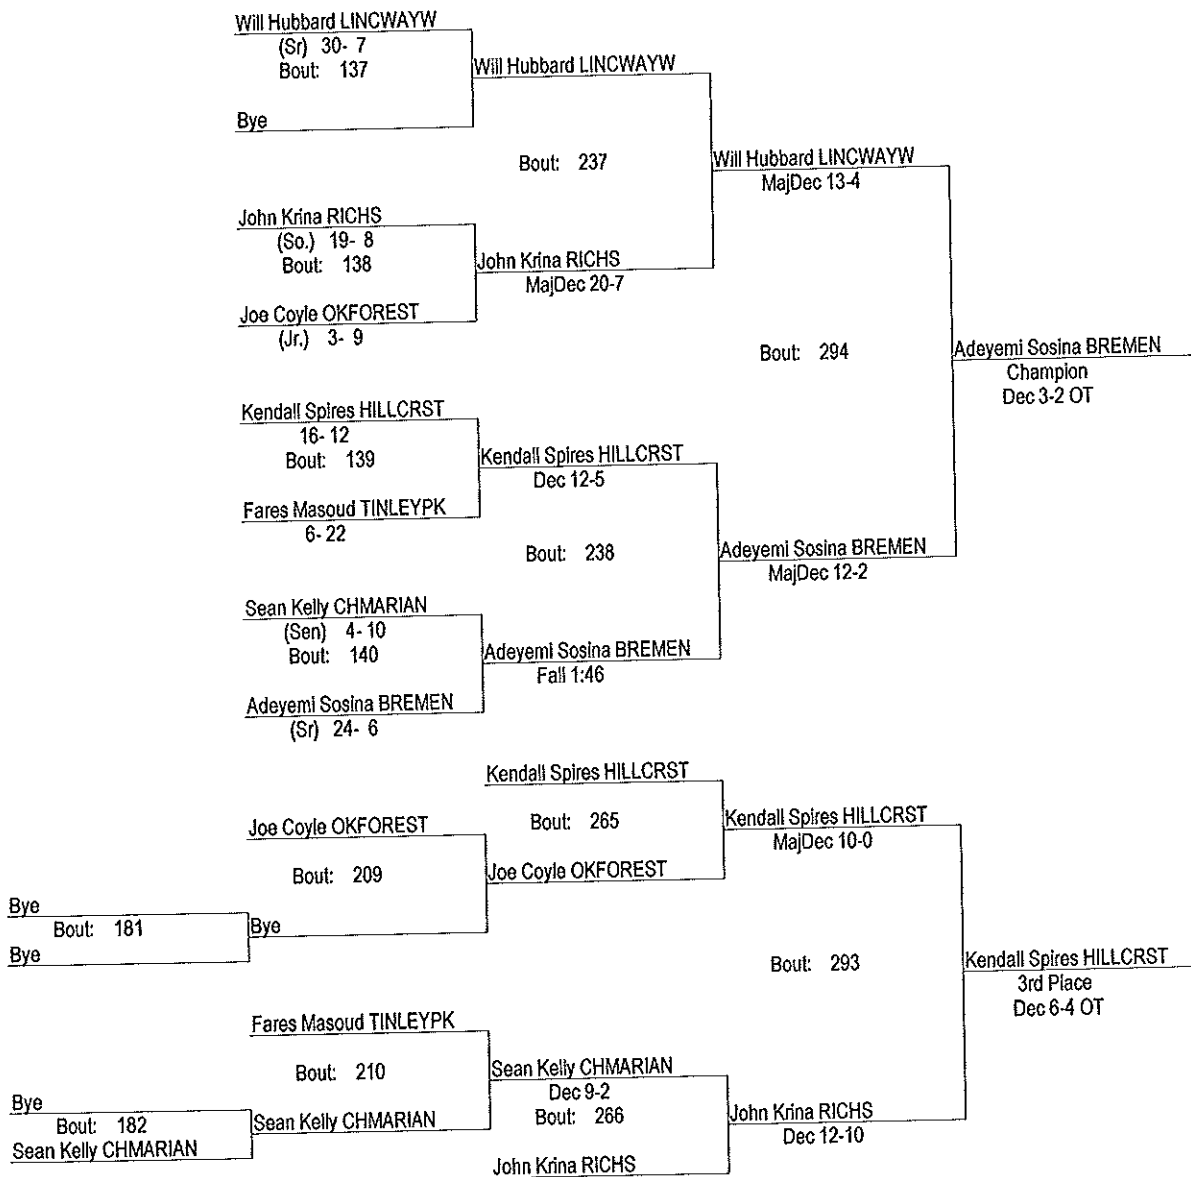

IHSA Lincoln-Way West 2A Regional

2/4/12

145

1. Place Winners -
2. 1st Adeyemi Sosina BREMEN (Sr) 27-6
   - 2nd Will Hubbard LINCWAYW (Sr) 31-8
   - 3rd Kendall Spires HILLCRST 19-13
   - 4th John Krina RICHS (So.) 21-10