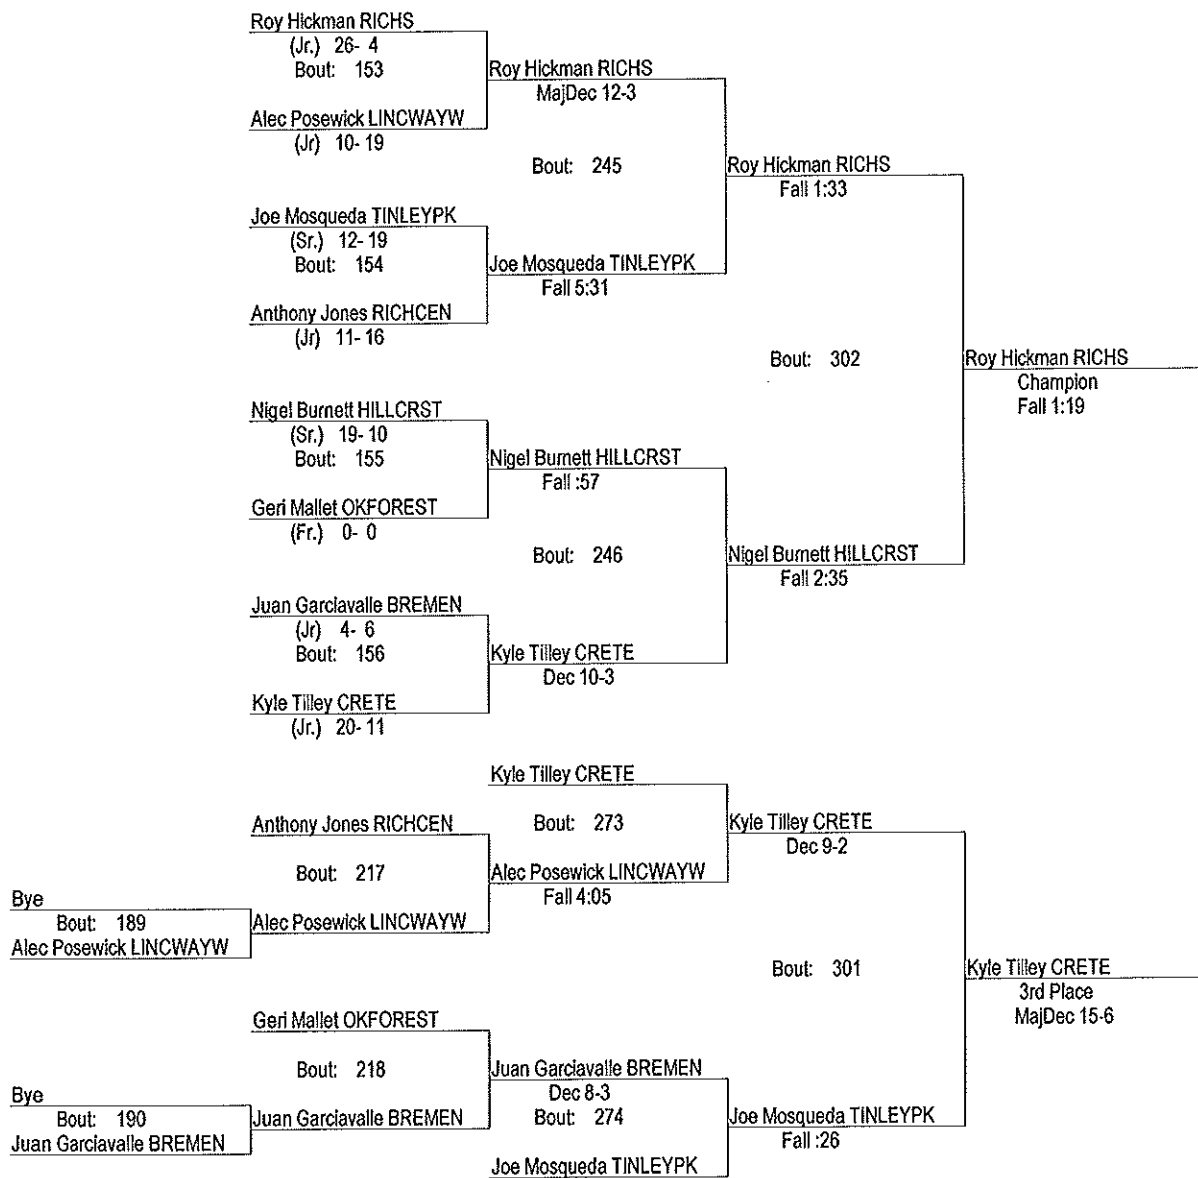

IHSA Lincoln-Way West 2A Regional

2/4/12

182

1. Place Winners -
2. 1st Roy Hickman RICHHS (Jr.) 29- 4
   - 2nd Nigel Burnett HILLCRST (Sr.) 21- 11
   - 3rd Kyle Tilley CRETE (Jr.) 23- 12
   - 4th Joe Mosqueda TINLEYPK (Sr.) 14- 21