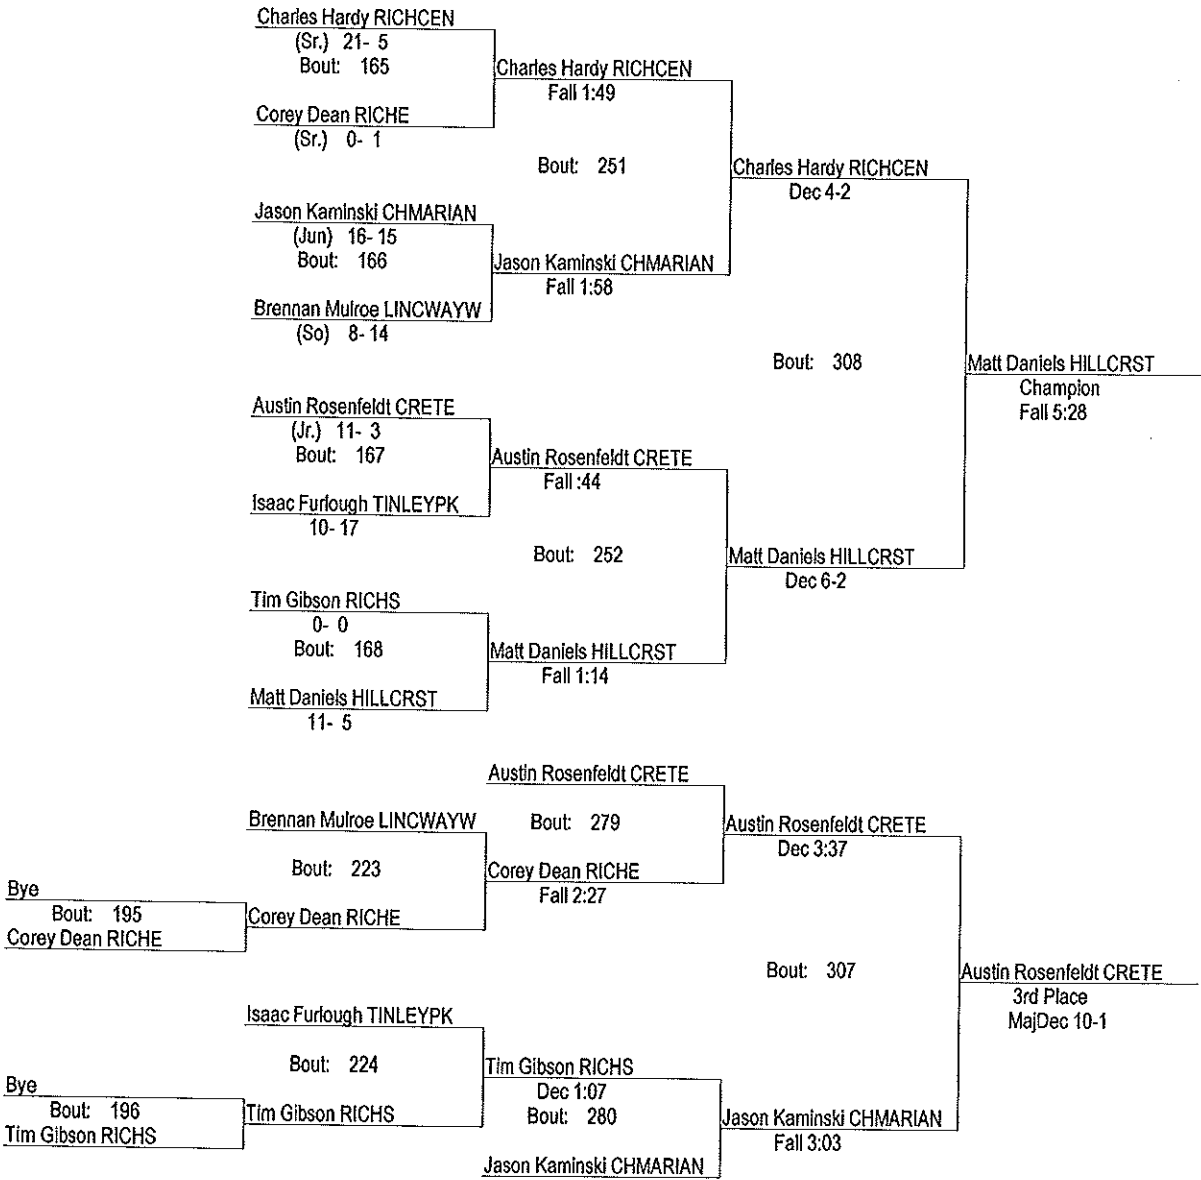

IHSA Lincoln-Way West 2A Regional

2/4/12

285

1. Place Winners -
2. 1st Matt Daniels HILLCRST 14- 5
   - 2nd Charles Hardy RICHCEN (Sr.) 23- 6
   - 3rd Austin Rosenfeldt CRETE (Jr.) 14- 4
   - 4th Jason Kaminski CHMARIAN (Jun) 18- 17