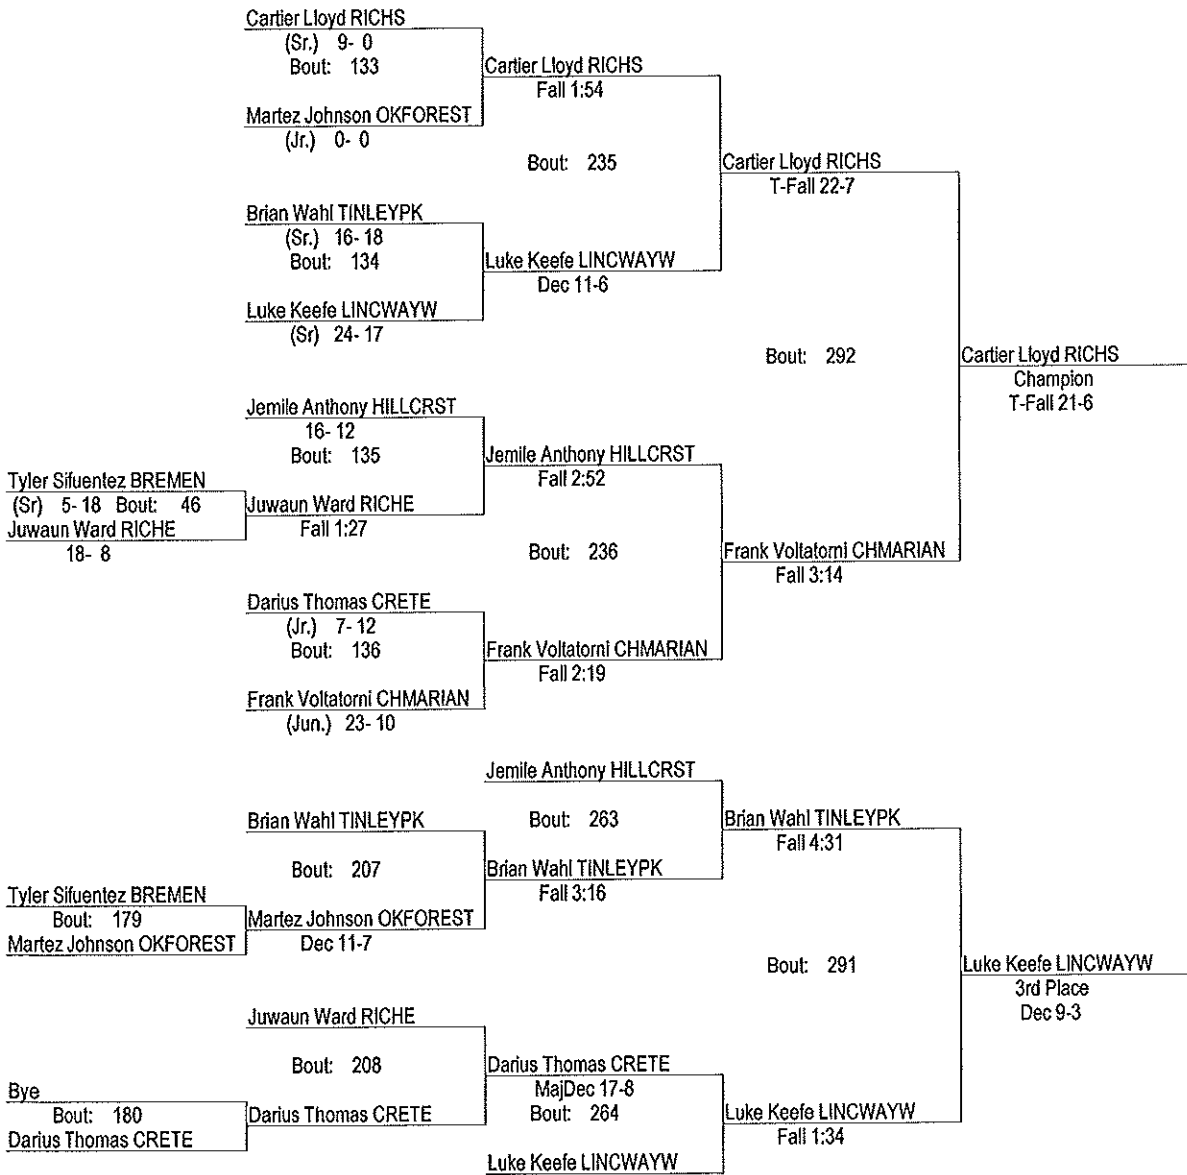

IHSA Lincoln-Way West 2A Regional

2/4/12

138

1. Place Winners -
2. 1st Cartier Lloyd RICHS (Sr.) 12- 0
   - 2nd Frank Voltatomi CHMARIAN (Jun.) 25- 11
   - 3rd Luke Keefe LINCWAYW (Sr.) 27- 18
   - 4th Brian Wahl TINLEYPK (Sr.) 18- 20