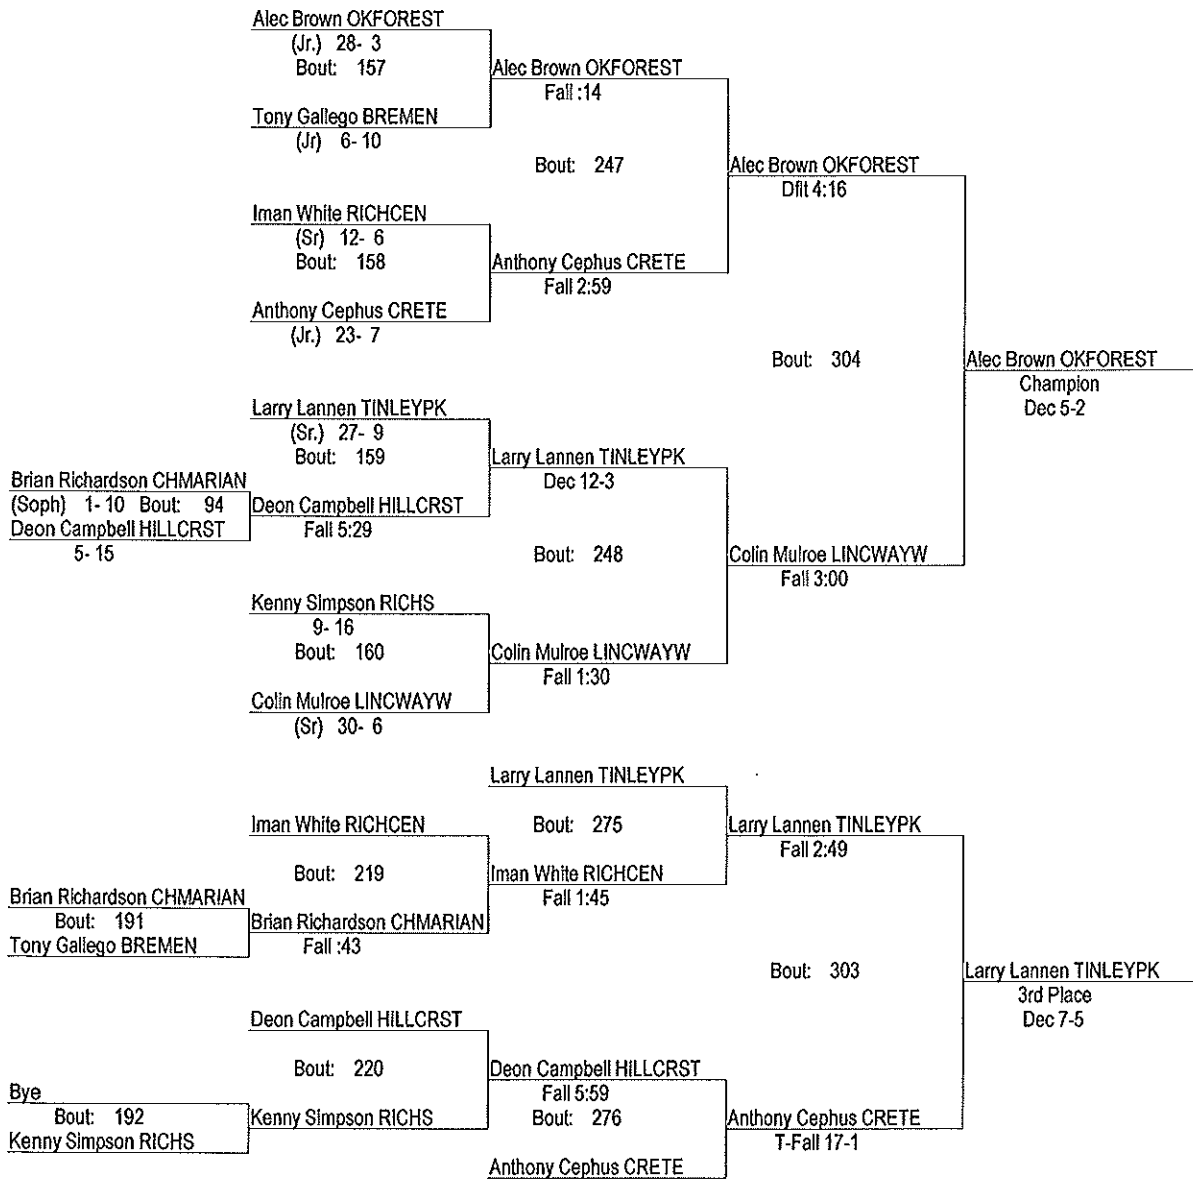

IHSA Lincoln-Way West 2A Regional

2/4/12

195

1. Place Winners -
2. 1st Alec Brown OKFOREST (Jr.) 31- 3
   - 2nd Colin Mulroe LINCWAYW (Sr) 32- 7
   - 3rd Larry Lannen TINLEYPK (Sr.) 30- 10
   - 4th Anthony Cephus CRETE (Jr.) 25- 9