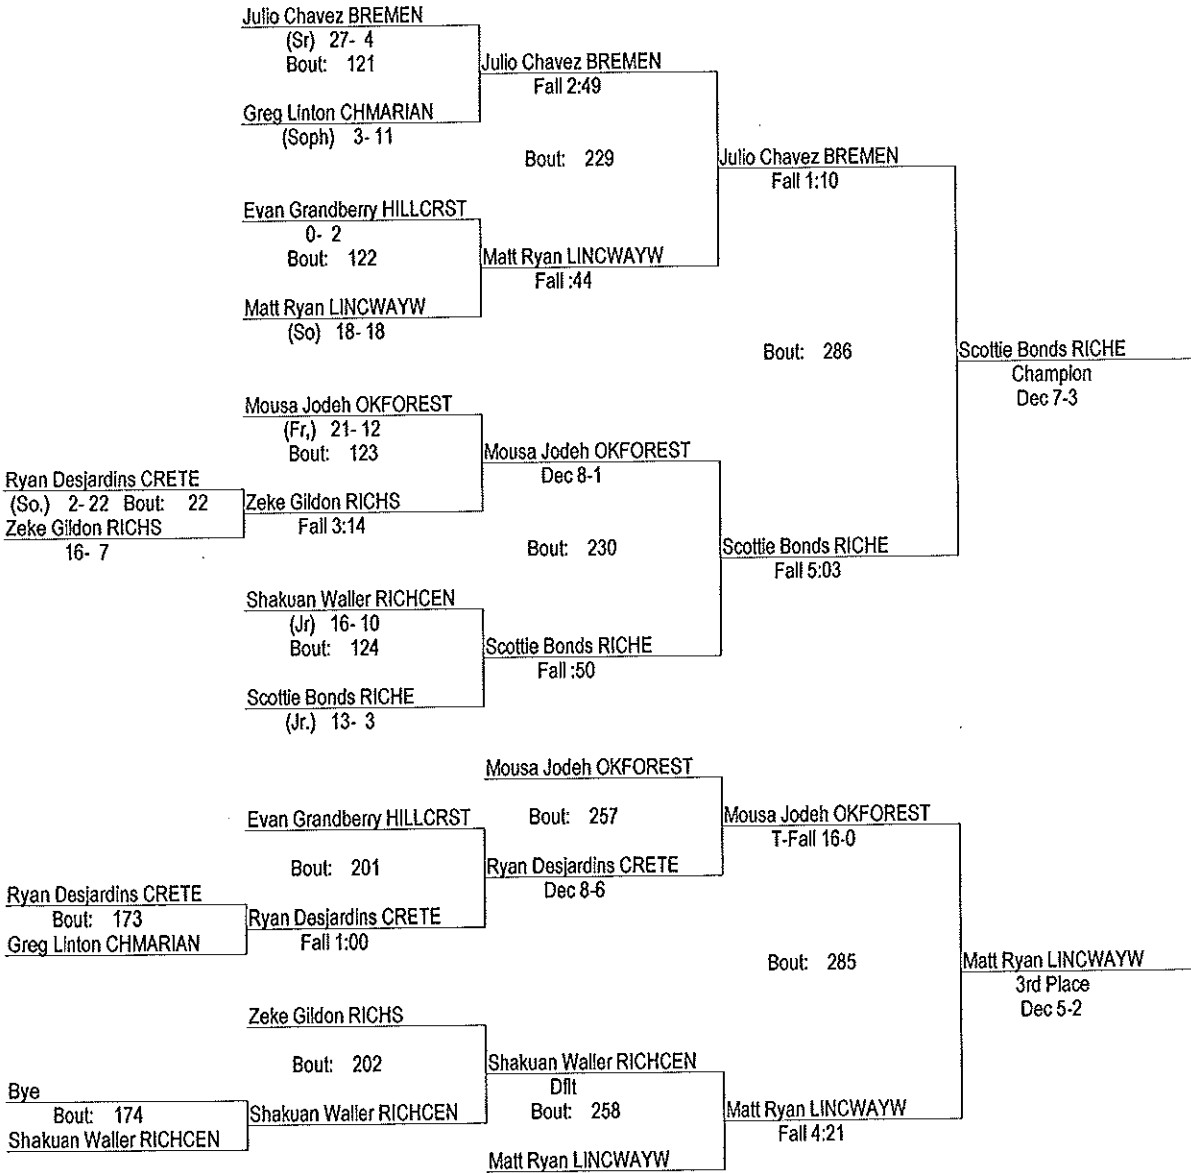

IHSA Lincoln-Way West 2A Regional

2/4/12

120

- Place Winners -
1st Scottie Bonds RICHE (Jr.) 16-3
2nd Julio Chavez BREMEN (Sr) 29-5
3rd Matt Ryan LINCWAYW (So) 21-19
4th Mousa Jodeh OKFOREST (Fr.) 23-14