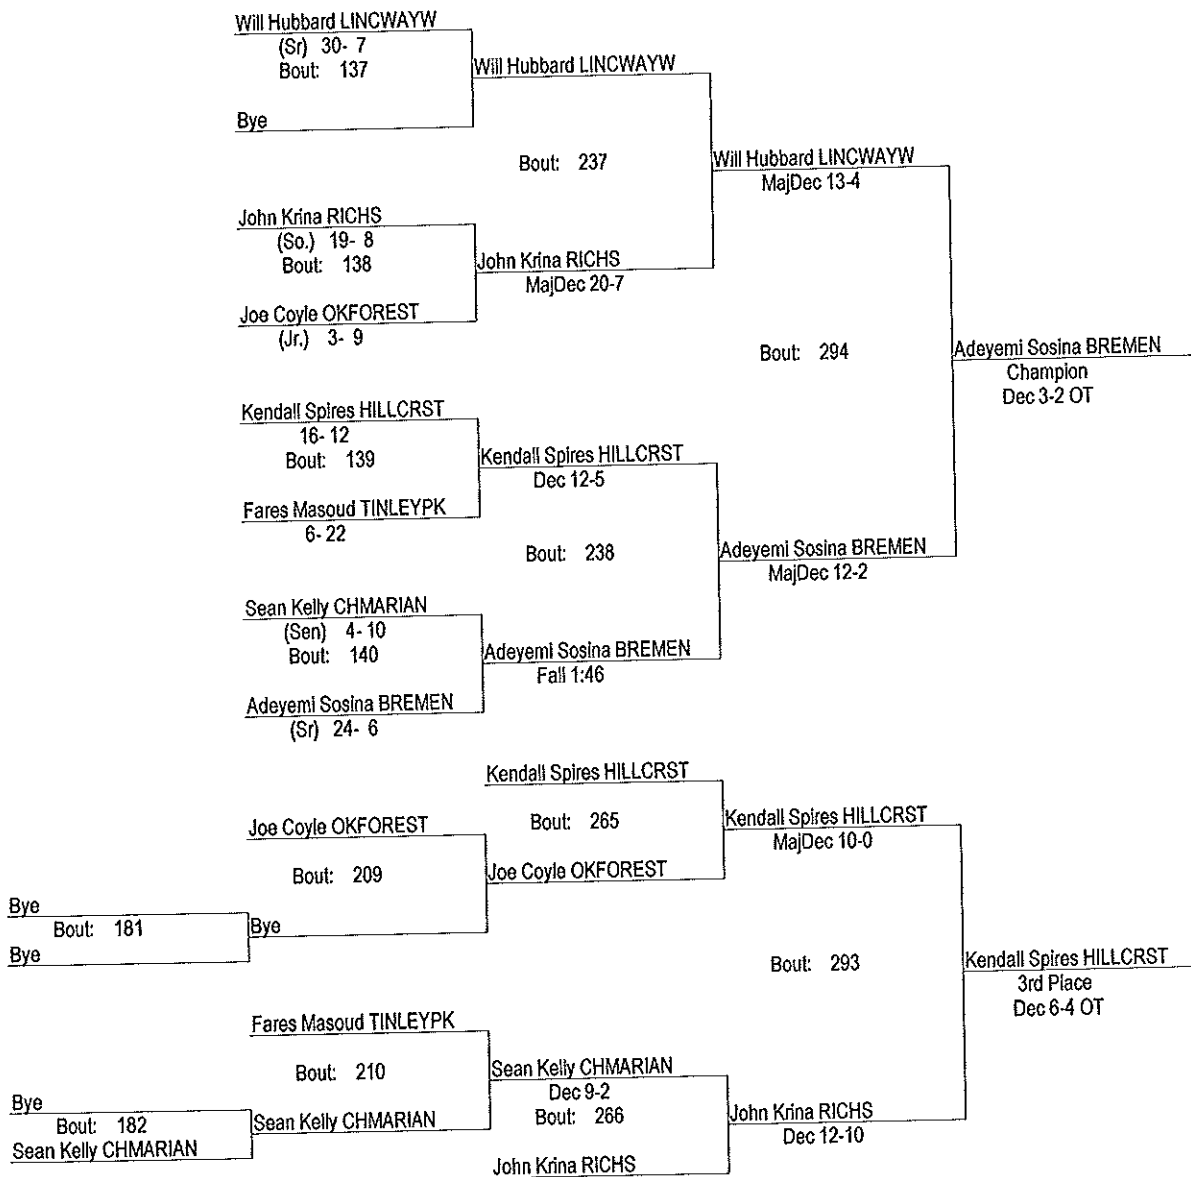

IHSA Lincoln-Way West 2A Regional

2/4/12

145

- Place Winners -
1st Adeyemi Sosina BREMEN (Sr) 27- 6
2nd Will Hubbard LINCWAYW (Sr) 31- 8
3rd Kendall Spires HILLCRST 19-13
4th John Krina RICHS (So.) 21-10