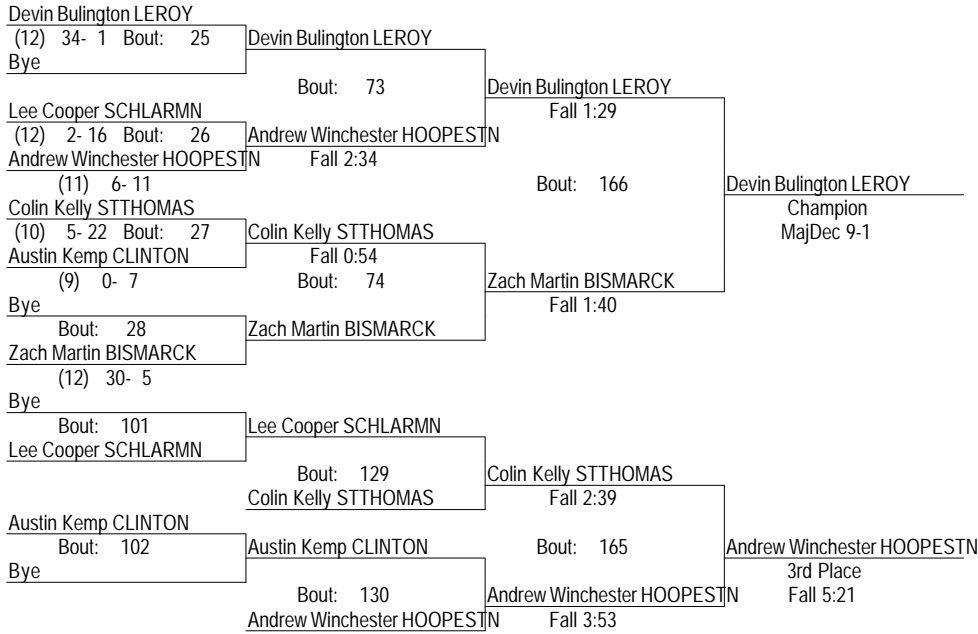

2012 IHSA CLINTON REGIONAL

February 4, 2012

Place	Score	Name	1st	2nd	3rd	4th
1	267.00	Leroy	9	2	1	1
2	143.00	Bismarck-Henning		5	3	2
3	140.00	Gibson City(G.C.-Melvin-Sibley)	3	2	2	1
4	100.00	Hoopeston(H. Area)	1	1	3	2
5	73.00	Paxton(P.-Buckley-Loda)		1	2	4
6	53.00	Champaign (St. Thomas More)	1			3
7	48.50	Clinton		1	2	
8	39.00	Danville(Schlarman)		1	1	
9	28.00	Heyworth		1		1

* Team has non-scoring wrestler

2012 IHSA CLINTON REGIONAL

February 4, 2012

106

- Place Winners -
- 1st Cameron Schwing GIBSON (10) 33- 6
 - 2nd Tyler Walsh LEROY (9) 26- 8
 - 3rd Davin Huber BISMARCK (10) 26-11
 - 4th Wyatt Morris PAXTON (9) 14- 11

2012 IHSA CLINTON REGIONAL

February 4, 2012

113

- Place Winners -
 1st Tate Ruffner LEROY (11) 28- 7
 2nd Jacob Carter BISMARCK (12) 27- 11
 3rd Colin Sullivan PAXTON (9) 24- 5
 4th Fernando Piedra HEYWORTH (11) 8- 8

2012 IHSA CLINTON REGIONAL

February 4, 2012

126

- Place Winners -
- 1st Devin Bulington LEROY (12) 36- 1
 - 2nd Zach Martin BISMARCK (12) 31- 6
 - 3rd Andrew Winchester HOOPESTN(11) 9- 12
 - 4th Colin Kelly STTHOMAS (10) 7- 24