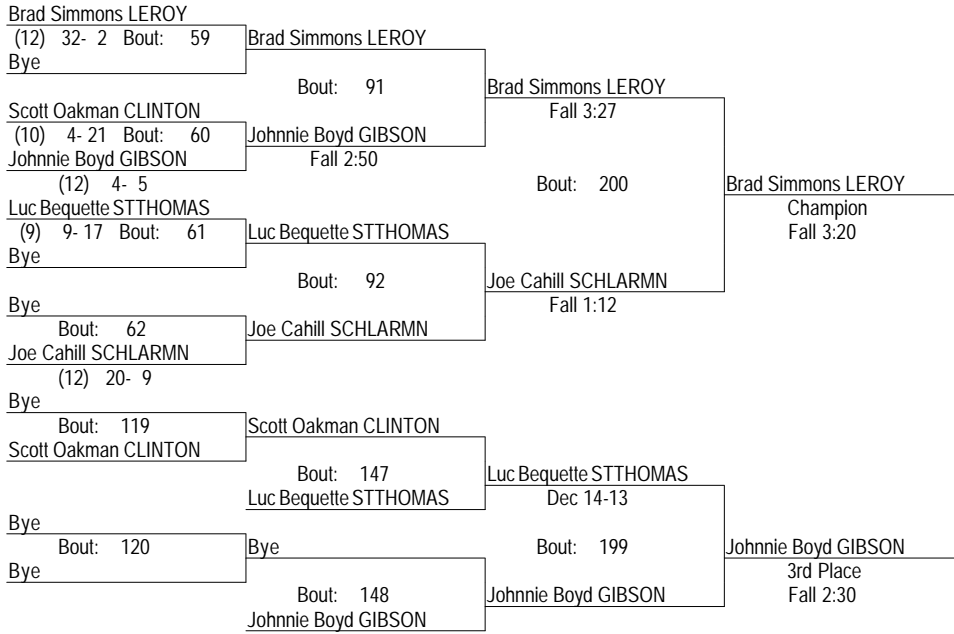

2012 IHSA CLINTON REGIONAL

February 4, 2012

182

- Place Winners -
- 1st Lucas Rice STTHOMAS (12) 30- 4
 - 2nd Kenzie Noel BISMARCK (10) 21- 13
 - 3rd Jacob Meyer PAXTON (11) 19- 11
 - 4th Lane Lindstrom LEROY (9) 19- 17

2012 IHSA CLINTON REGIONAL

February 4, 2012

195

- Place Winners -
- 1st Ty Sandy LEROY (10) 23- 9
 - 2nd Sam Asmus HEYWORTH (10) 11- 5
 - 3rd John Rogers SCHLARMN (12) 15- 14
 - 4th Conrad Powell PAXTON (9) 5- 11

2012 IHSA CLINTON REGIONAL

February 4, 2012

220

- Place Winners -

- 1st Brad Simmons LEROY (12) 34- 2
- 2nd Joe Cahill SCHLARMN (12) 21- 10
- 3rd Johnnie Boyd GIBSON (12) 6- 6
- 4th Luc Bequette STTHOMAS (9) 10- 19