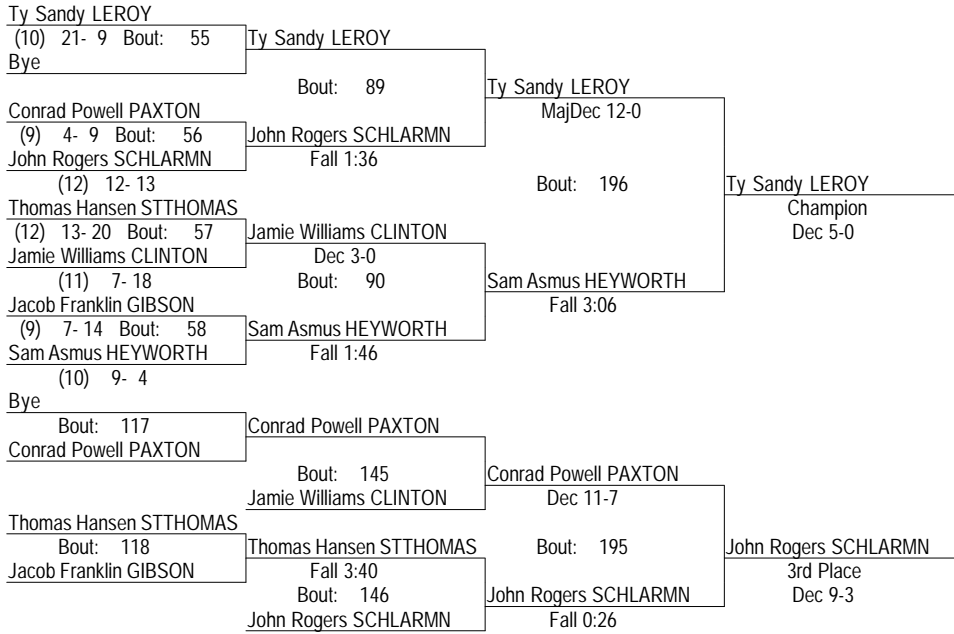

2012 IHSA CLINTON REGIONAL

February 4, 2012

182

- Place Winners -
- 1st Lucas Rice STTHOMAS (12) 30- 4
 - 2nd Kenzie Noel BISMARCK (10) 21- 13
 - 3rd Jacob Meyer PAXTON (11) 19- 11
 - 4th Lane Lindstrom LEROY (9) 19- 17

2012 IHSA CLINTON REGIONAL

February 4, 2012

195

- Place Winners -
- 1st Ty Sandy LEROY (10) 23- 9
 - 2nd Sam Asmus HEYWORTH (10) 11- 5
 - 3rd John Rogers SCHLARMN (12) 15- 14
 - 4th Conrad Powell PAXTON (9) 5- 11