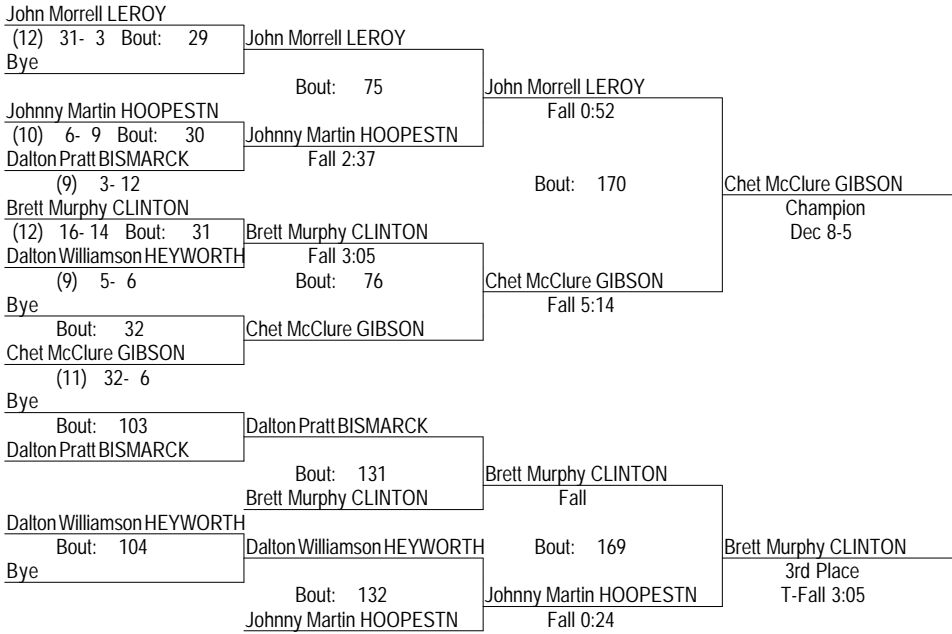

* Team has non-scoring wrestler

2012 IHSA CLINTON REGIONAL

February 4, 2012

106

- Place Winners -
- 1st Cameron Schwing GIBSON (10) 33- 6
 - 2nd Tyler Walsh LEROY (9) 26- 8
 - 3rd Davin Huber BISMARCK (10) 26-11
 - 4th Wyatt Morris PAXTON (9) 14- 11

2012 IHSA CLINTON REGIONAL

February 4, 2012

113

- Place Winners -
 1st Tate Ruffner LEROY (11) 28- 7
 2nd Jacob Carter BISMARCK (12) 27- 11
 3rd Colin Sullivan PAXTON (9) 24- 5
 4th Fernando Piedra HEYWORTH (11) 8- 8

2012 IHSA CLINTON REGIONAL

February 4, 2012

126

- Place Winners -
- 1st Devin Bulington LEROY (12) 36- 1
 - 2nd Zach Martin BISMARCK (12) 31- 6
 - 3rd Andrew Winchester HOOPESTN(11) 9- 12
 - 4th Colin Kelly STTHOMAS (10) 7- 24

2012 IHSA CLINTON REGIONAL

February 4, 2012

132

- Place Winners -
- | | |
|----------------------------|-------------|
| 1st Chet McClure GIBSON | (11) 34- 6 |
| 2nd John Morrell LEROY | (12) 32- 4 |
| 3rd Brett Murphy CLINTON | (12) 19- 15 |
| 4th Johnny Martin HOOPESTN | (10) 8- 11 |