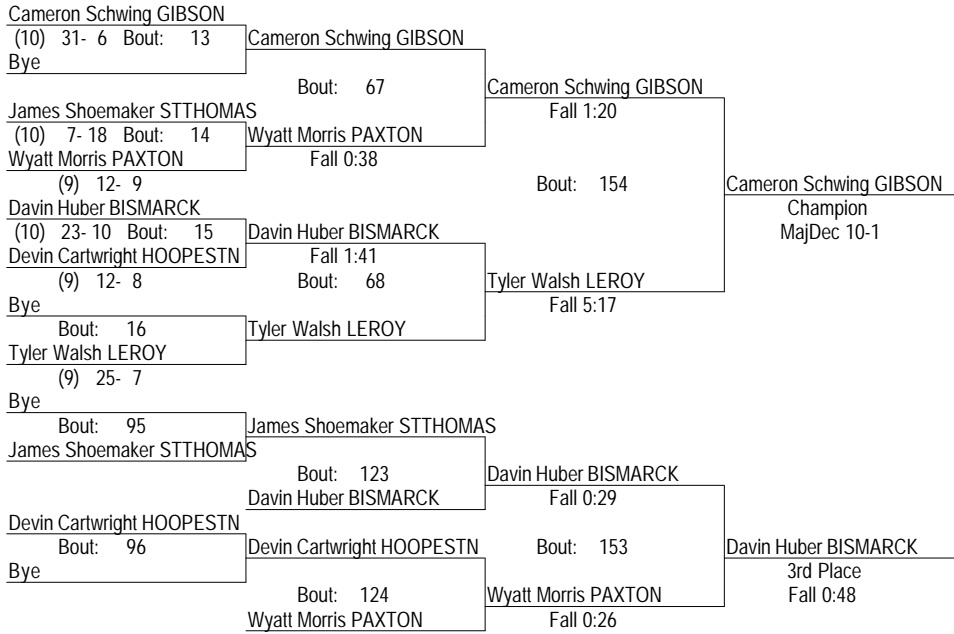

2012 IHSA CLINTON REGIONAL

February 4, 2012

Place	Score	Name	1st	2nd	3rd	4th
1	267.00	Leroy	9	2	1	1
2	143.00	Bismarck-Henning		5	3	2
3	140.00	Gibson City(G.C.-Melvin-Sibley)	3	2	2	1
4	100.00	Hoopeston(H. Area)	1	1	3	2
5	73.00	Paxton(P.-Buckley-Loda)		1	2	4
6	53.00	Champaign (St. Thomas More)	1			3
7	48.50	Clinton		1	2	
8	39.00	Danville(Schlarman)		1	1	
9	28.00	Heyworth		1		1

* Team has non-scoring wrestler

2012 IHSA CLINTON REGIONAL

February 4, 2012

106

- Place Winners -
- 1st Cameron Schwing GIBSON (10) 33- 6
 - 2nd Tyler Walsh LEROY (9) 26- 8
 - 3rd Davin Huber BISMARCK (10) 26-11
 - 4th Wyatt Morris PAXTON (9) 14- 11

2012 IHSA CLINTON REGIONAL

February 4, 2012

113

- Place Winners -
 1st Tate Ruffner LEROY (11) 28- 7
 2nd Jacob Carter BISMARCK (12) 27- 11
 3rd Colin Sullivan PAXTON (9) 24- 5
 4th Fernando Piedra HEYWORTH (11) 8- 8

2012 IHSA CLINTON REGIONAL

February 4, 2012

285

- Place Winners -

- 1st Josh Wallick GIBSON (10) 35- 4
- 2nd Morgan Supergan BISMARCK (11) 32- 1
- 3rd Ethan Linder HOOPESTN (11) 13- 8
- 4th J.T. Grady PAXTON (10) 5- 11