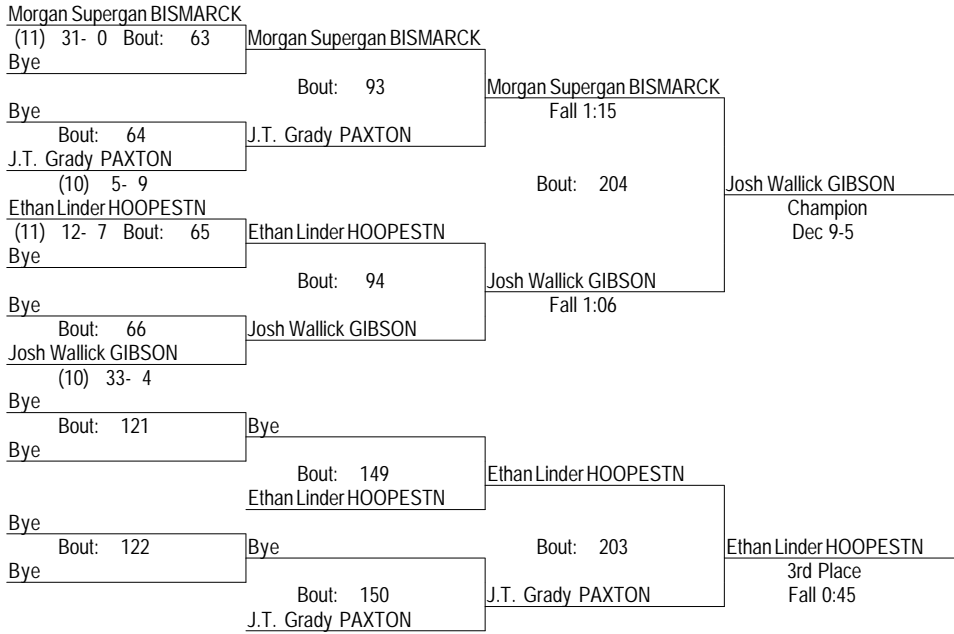

2012 IHSA CLINTON REGIONAL

February 4, 2012

195

- Place Winners -
- 1st Ty Sandy LEROY (10) 23- 9
 - 2nd Sam Asmus HEYWORTH (10) 11- 5
 - 3rd John Rogers SCHLARMN (12) 15- 14
 - 4th Conrad Powell PAXTON (9) 5- 11

2012 IHSA CLINTON REGIONAL

February 4, 2012

220

- Place Winners -

- 1st Brad Simmons LEROY (12) 34- 2
- 2nd Joe Cahill SCHLARMN (12) 21- 10
- 3rd Johnnie Boyd GIBSON (12) 6- 6
- 4th Luc Bequette STTHOMAS (9) 10- 19

2012 IHSA CLINTON REGIONAL

February 4, 2012

285

- Place Winners -

- 1st Josh Wallick GIBSON (10) 35- 4
- 2nd Morgan Supergan BISMARCK (11) 32- 1
- 3rd Ethan Linder HOOPESTN (11) 13- 8
- 4th J.T. Grady PAXTON (10) 5- 11