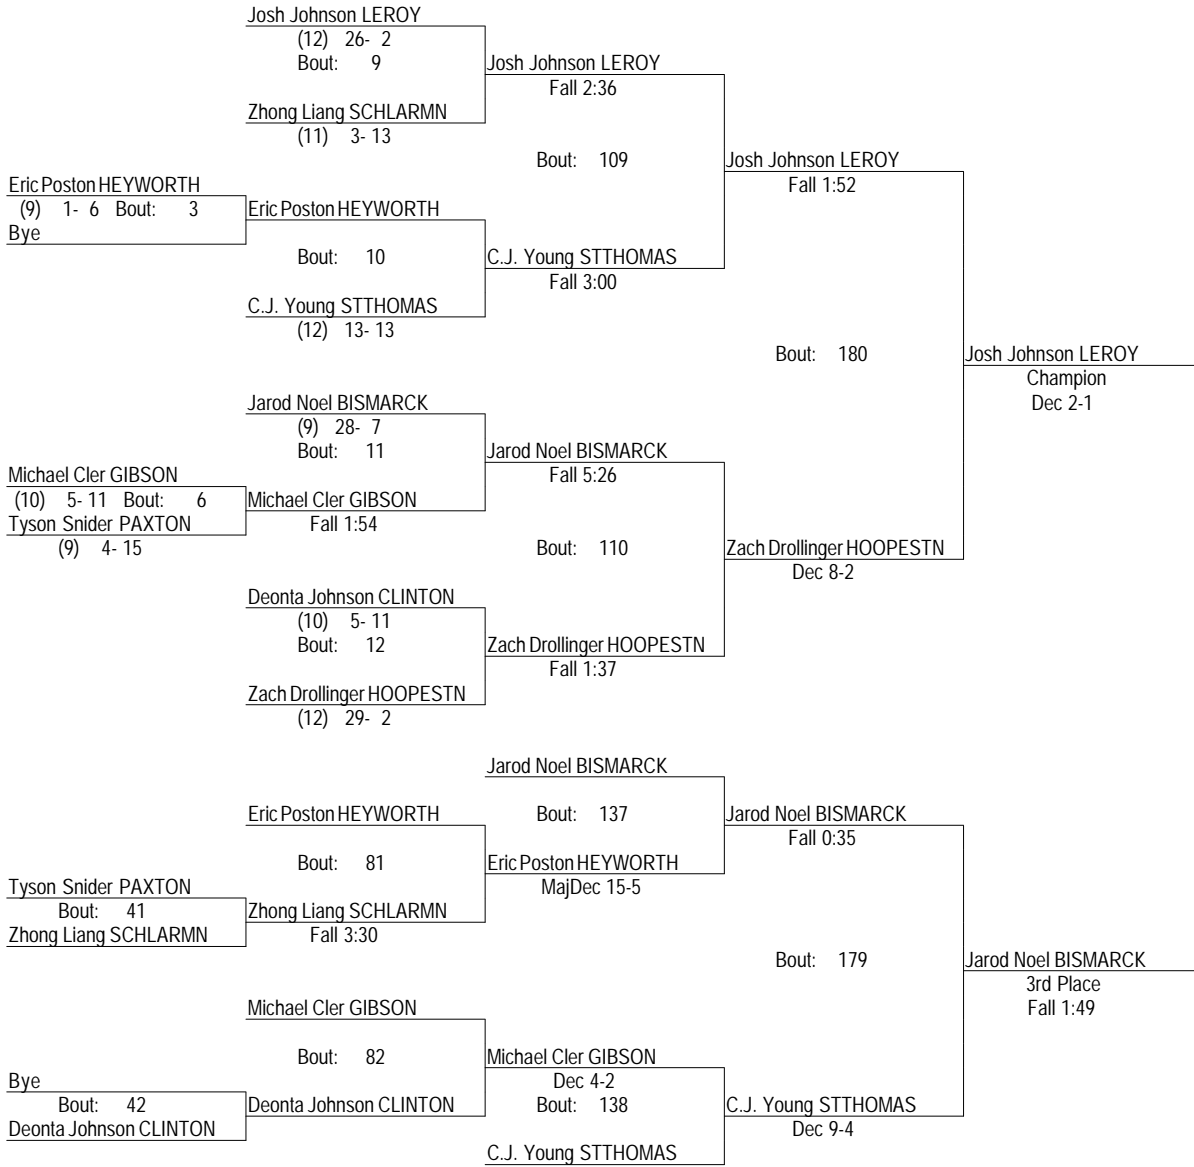

2012 IHSA CLINTON REGIONAL

February 4, 2012

152

1. Place Winners -
2. 1st Josh Johnson LEROY (12) 29- 2
   - 2nd Zach Drollinger HOOPESTN (12) 31- 3
   - 3rd Jarod Noel BISMARCK (9) 31- 8
   - 4th C.J. Young STTHOMAS (12) 15- 15