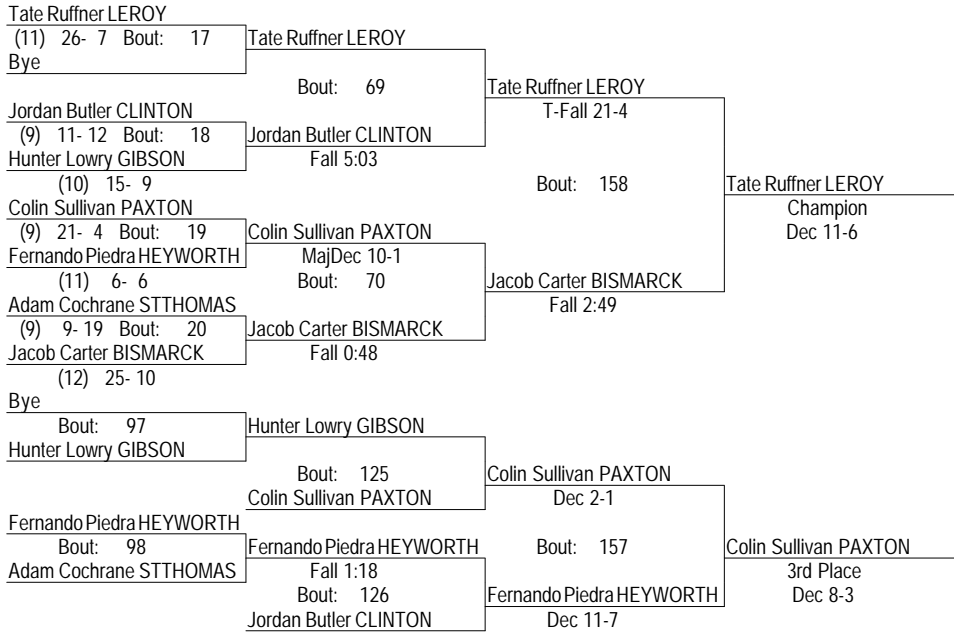

2012 IHSA CLINTON REGIONAL

February 4, 2012

Place	Score	Name	1st	2nd	3rd	4th
1	267.00	Leroy	9	2	1	1
2	143.00	Bismarck-Henning		5	3	2
3	140.00	Gibson City(G.C.-Melvin-Sibley)	3	2	2	1
4	100.00	Hoopeston(H. Area)	1	1	3	2
5	73.00	Paxton(P.-Buckley-Loda)		1	2	4
6	53.00	Champaign (St. Thomas More)	1			3
7	48.50	Clinton		1	2	
8	39.00	Danville(Schlarman)		1	1	
9	28.00	Heyworth		1		1

* Team has non-scoring wrestler

2012 IHSA CLINTON REGIONAL

February 4, 2012

106

- Place Winners -
- 1st Cameron Schwing GIBSON (10) 33- 6
 - 2nd Tyler Walsh LEROY (9) 26- 8
 - 3rd Davin Huber BISMARCK (10) 26-11
 - 4th Wyatt Morris PAXTON (9) 14- 11

2012 IHSA CLINTON REGIONAL

February 4, 2012

113

- Place Winners -
 1st Tate Ruffner LEROY (11) 28- 7
 2nd Jacob Carter BISMARCK (12) 27- 11
 3rd Colin Sullivan PAXTON (9) 24- 5
 4th Fernando Piedra HEYWORTH (11) 8- 8

2012 IHSA CLINTON REGIONAL

February 4, 2012

126

- Place Winners -
- 1st Devin Bulington LEROY (12) 36- 1
 - 2nd Zach Martin BISMARCK (12) 31- 6
 - 3rd Andrew Winchester HOOPESTN(11) 9- 12
 - 4th Colin Kelly STTHOMAS (10) 7- 24