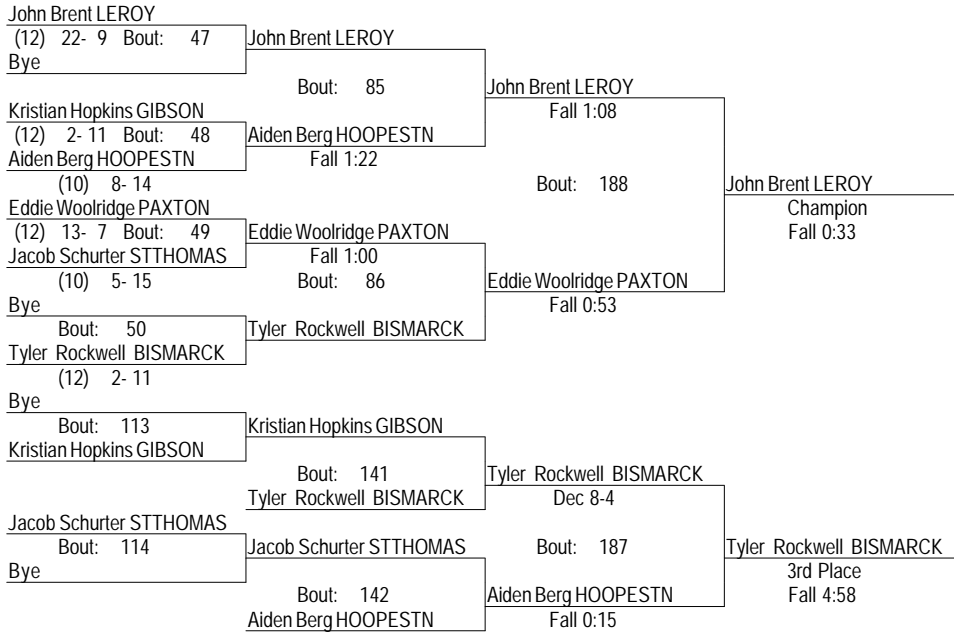

2012 IHSA CLINTON REGIONAL

February 4, 2012

170

1. Place Winners -
2. 1st John Brent LEROY (12) 24- 9
   - 2nd Eddie Woolridge PAXTON (12) 15- 8
   - 3rd Tyler Rockwell BISMARCK (12) 4- 12
   - 4th Aiden Berg HOOPESTN (10) 10- 16