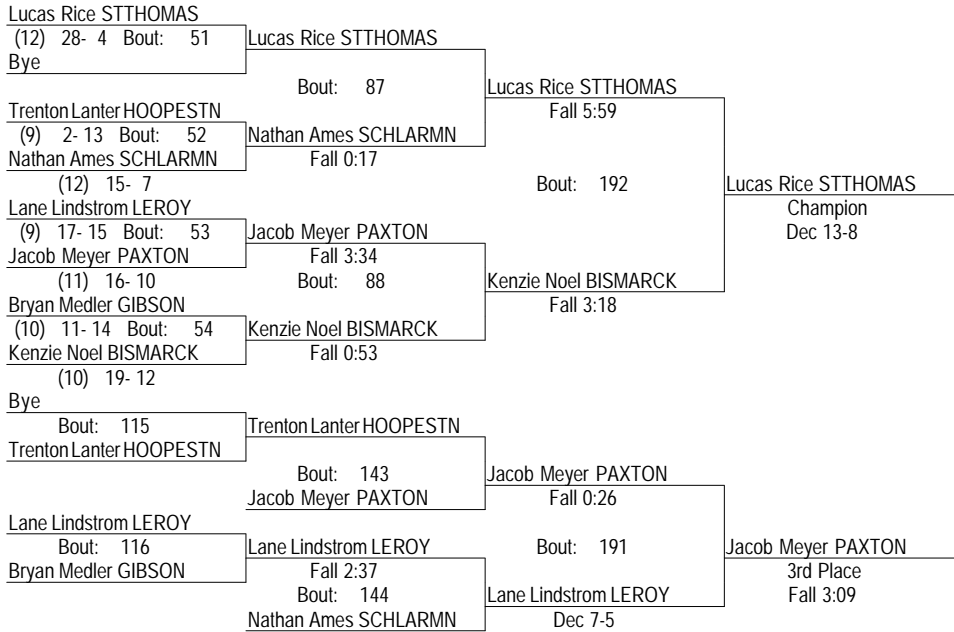

2012 IHSA CLINTON REGIONAL

February 4, 2012

160

- Place Winners -
- 1st Robbie Irvin HOOPESTN (12) 28- 1
 - 2nd Kye Reczek CLINTON (11) 27- 9
 - 3rd Caleb Wilson LEROY (10) 24- 15
 - 4th Austin Rosenbaum GIBSON (10) 4- 5

2012 IHSA CLINTON REGIONAL

February 4, 2012

170

- Place Winners -
- 1st John Brent LEROY (12) 24- 9
 - 2nd Eddie Woolridge PAXTON (12) 15- 8
 - 3rd Tyler Rockwell BISMARCK (12) 4- 12
 - 4th Aiden Berg HOOPESTN (10) 10- 16

2012 IHSA CLINTON REGIONAL

February 4, 2012

182

- Place Winners -
- 1st Lucas Rice STTHOMAS (12) 30- 4
 - 2nd Kenzie Noel BISMARCK (10) 21- 13
 - 3rd Jacob Meyer PAXTON (11) 19- 11
 - 4th Lane Lindstrom LEROY (9) 19- 17