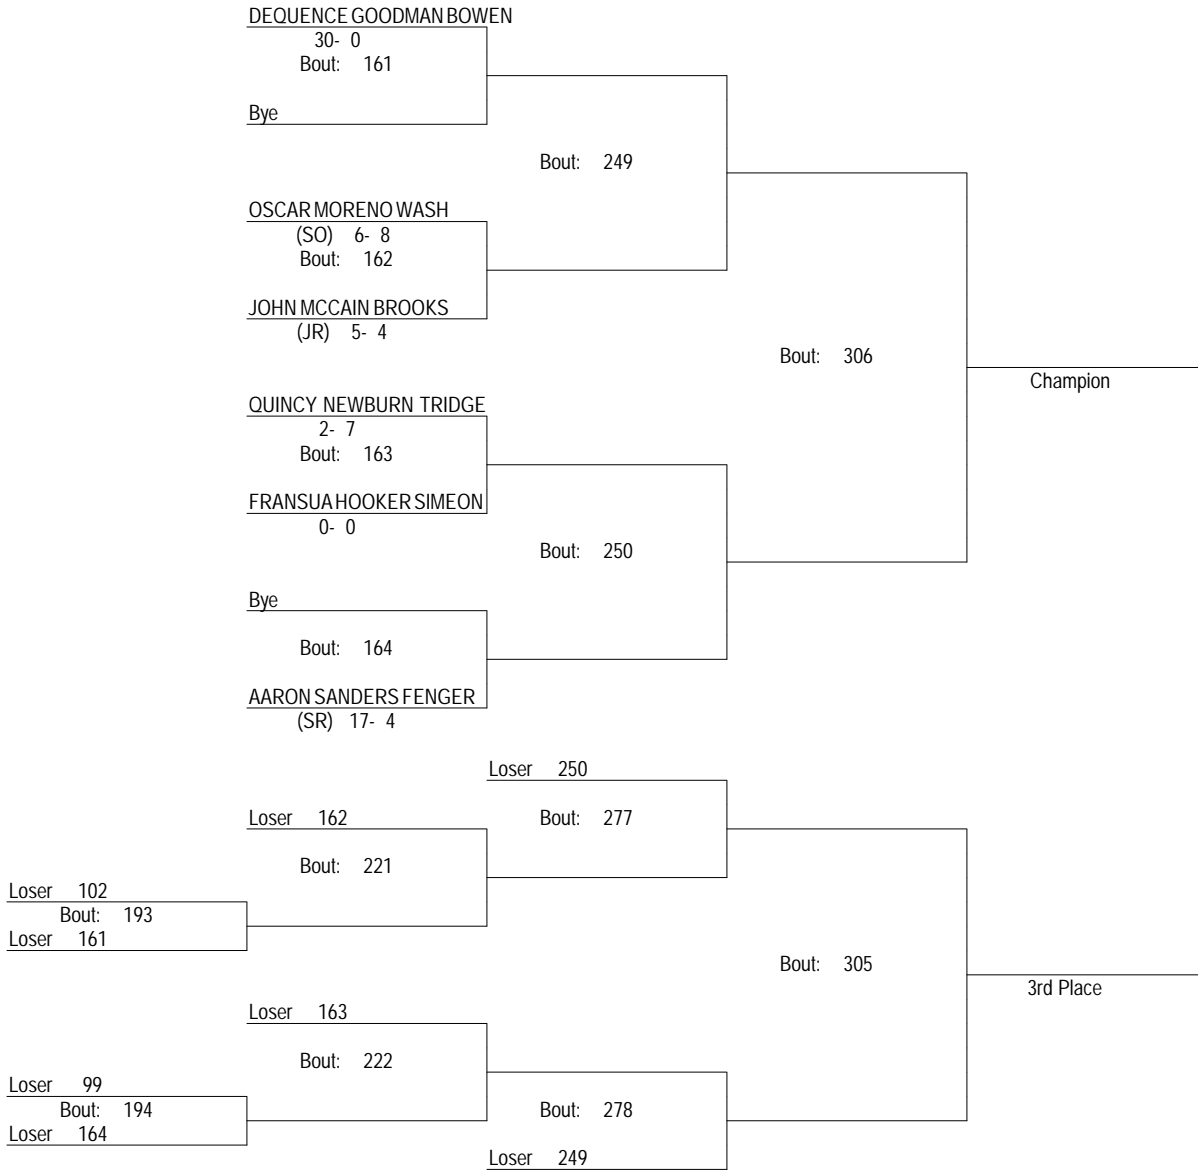

IHSA WASHINGTON REGIONAL

FEBRUARY 4, 2012

220