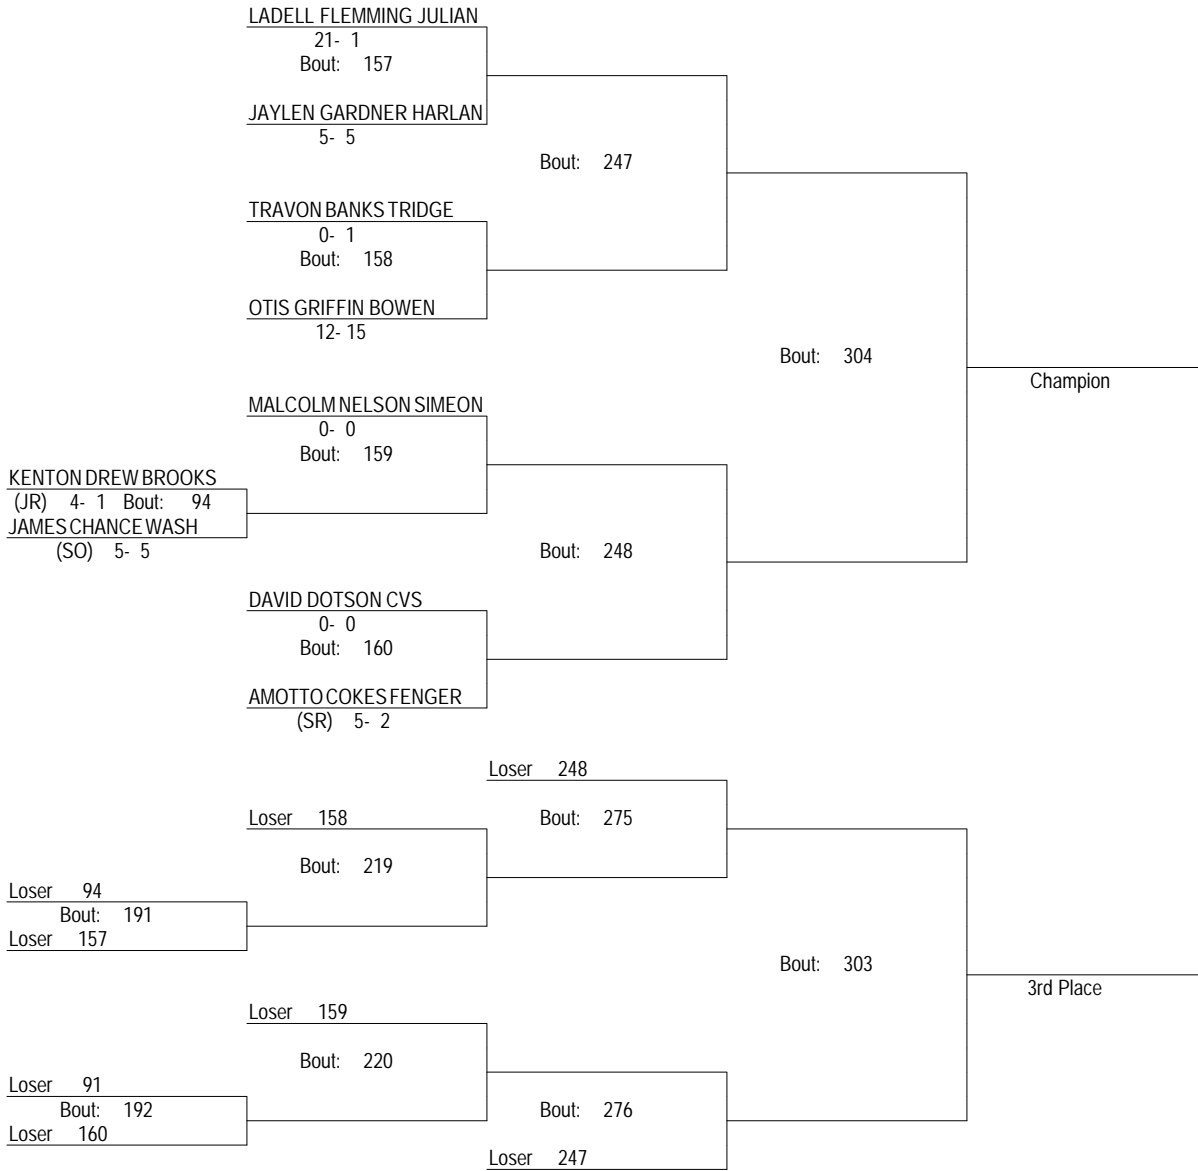

IHSA WASHINGTON REGIONAL

FEBRUARY 4, 2012

170

IHSA WASHINGTON REGIONAL

FEBRUARY 4, 2012

195

IHSA WASHINGTON REGIONAL

FEBRUARY 4, 2012