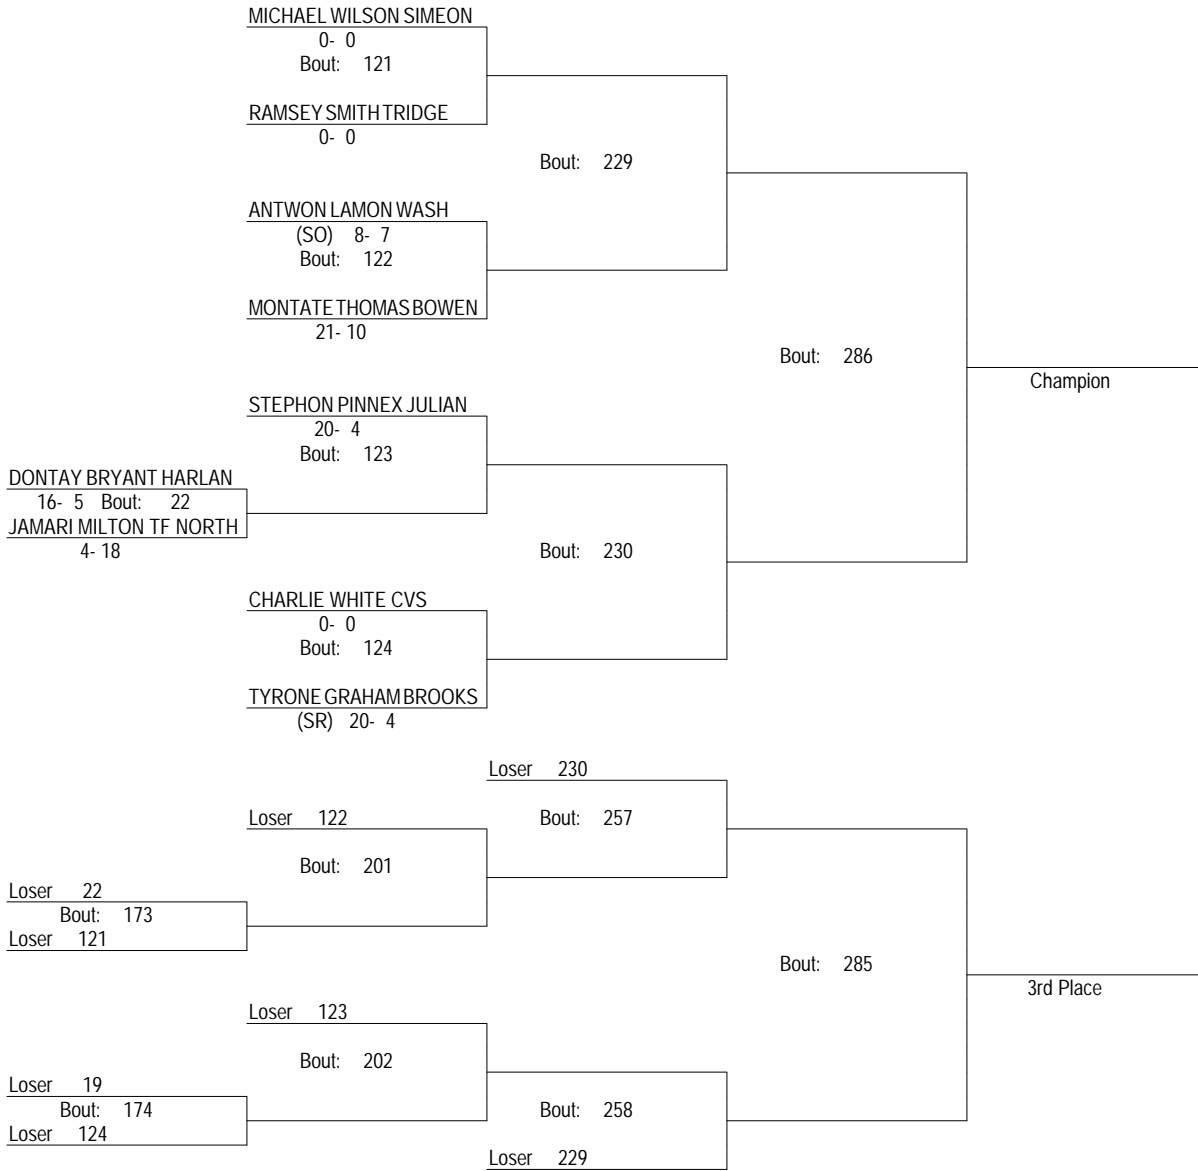

IHSA WASHINGTON REGIONAL

FEBRUARY 4, 2012

120