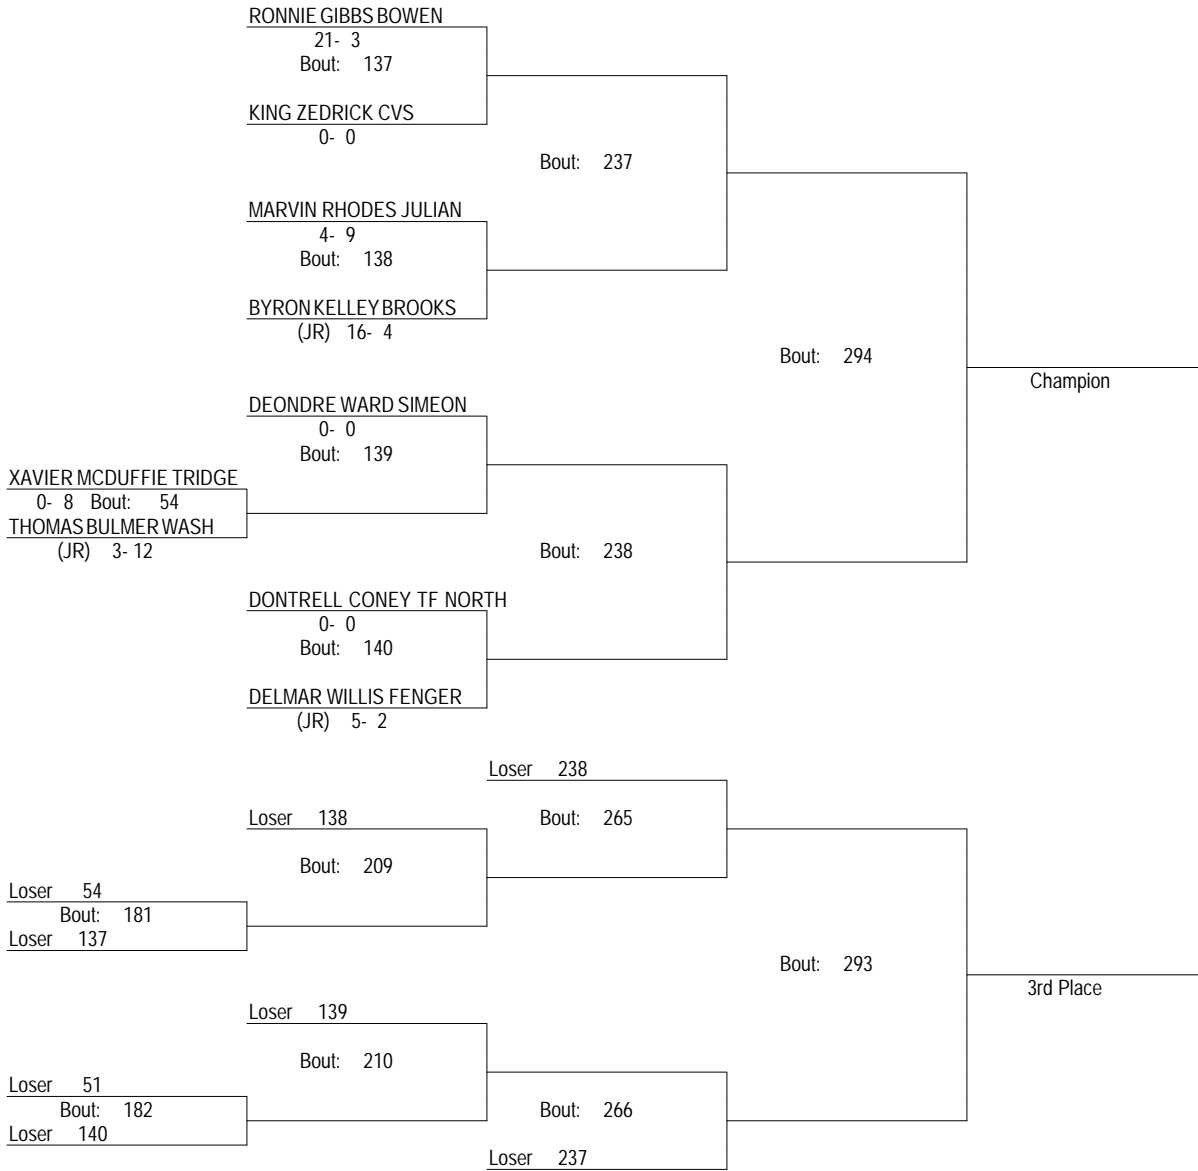

IHSA WASHINGTON REGIONAL

FEBRUARY 4, 2012

145