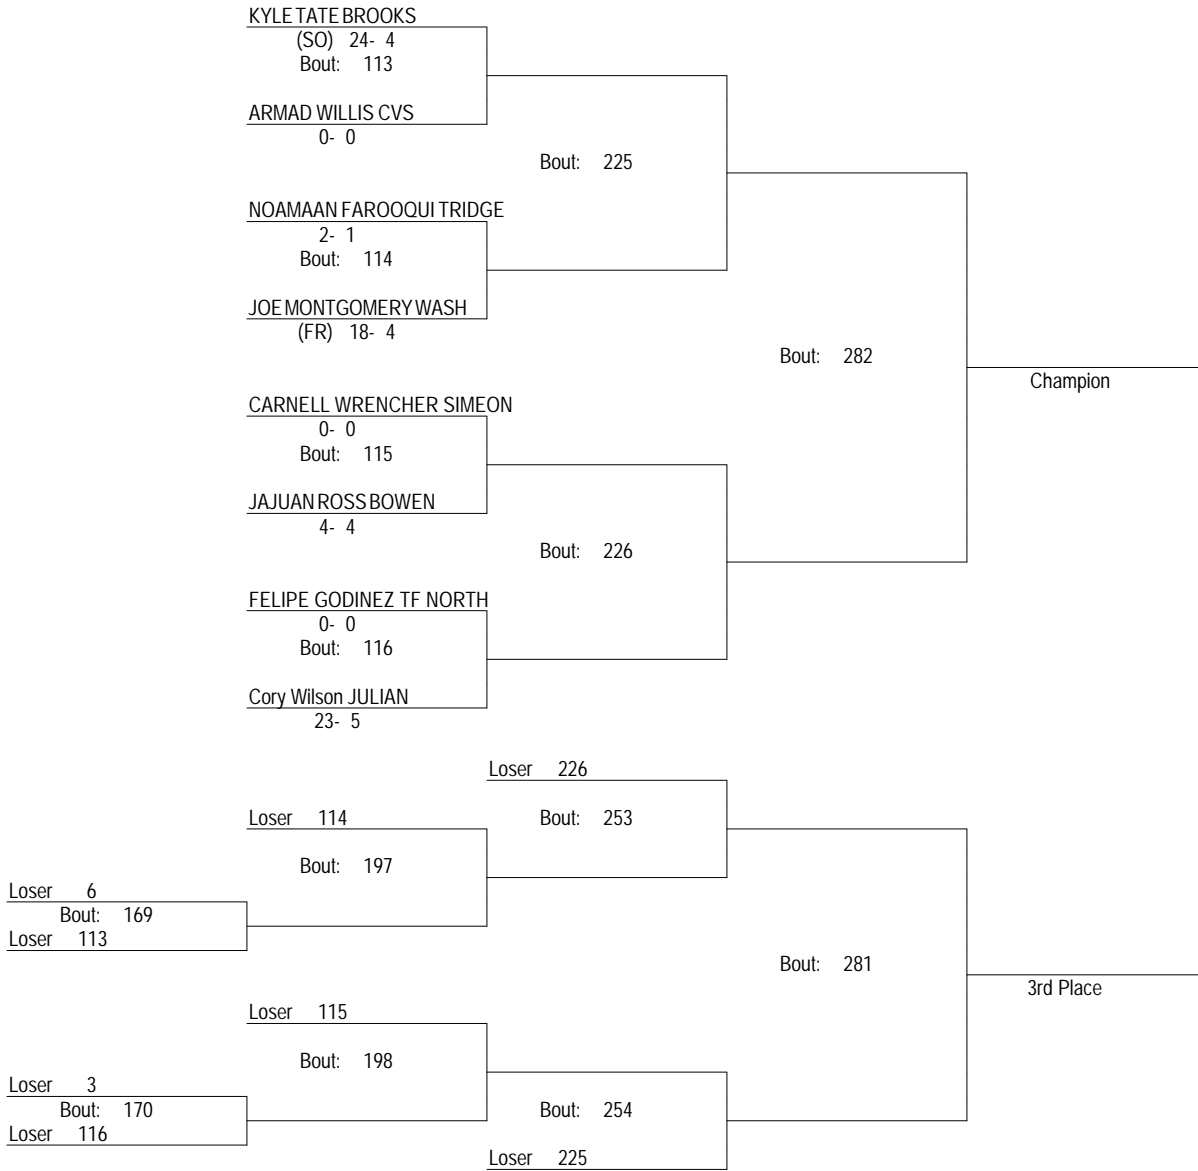

IHSA WASHINGTON REGIONAL

FEBRUARY 4, 2012

106

IHSA WASHINGTON REGIONAL

FEBRUARY 4, 2012

113

IHSA WASHINGTON REGIONAL

FEBRUARY 4, 2012