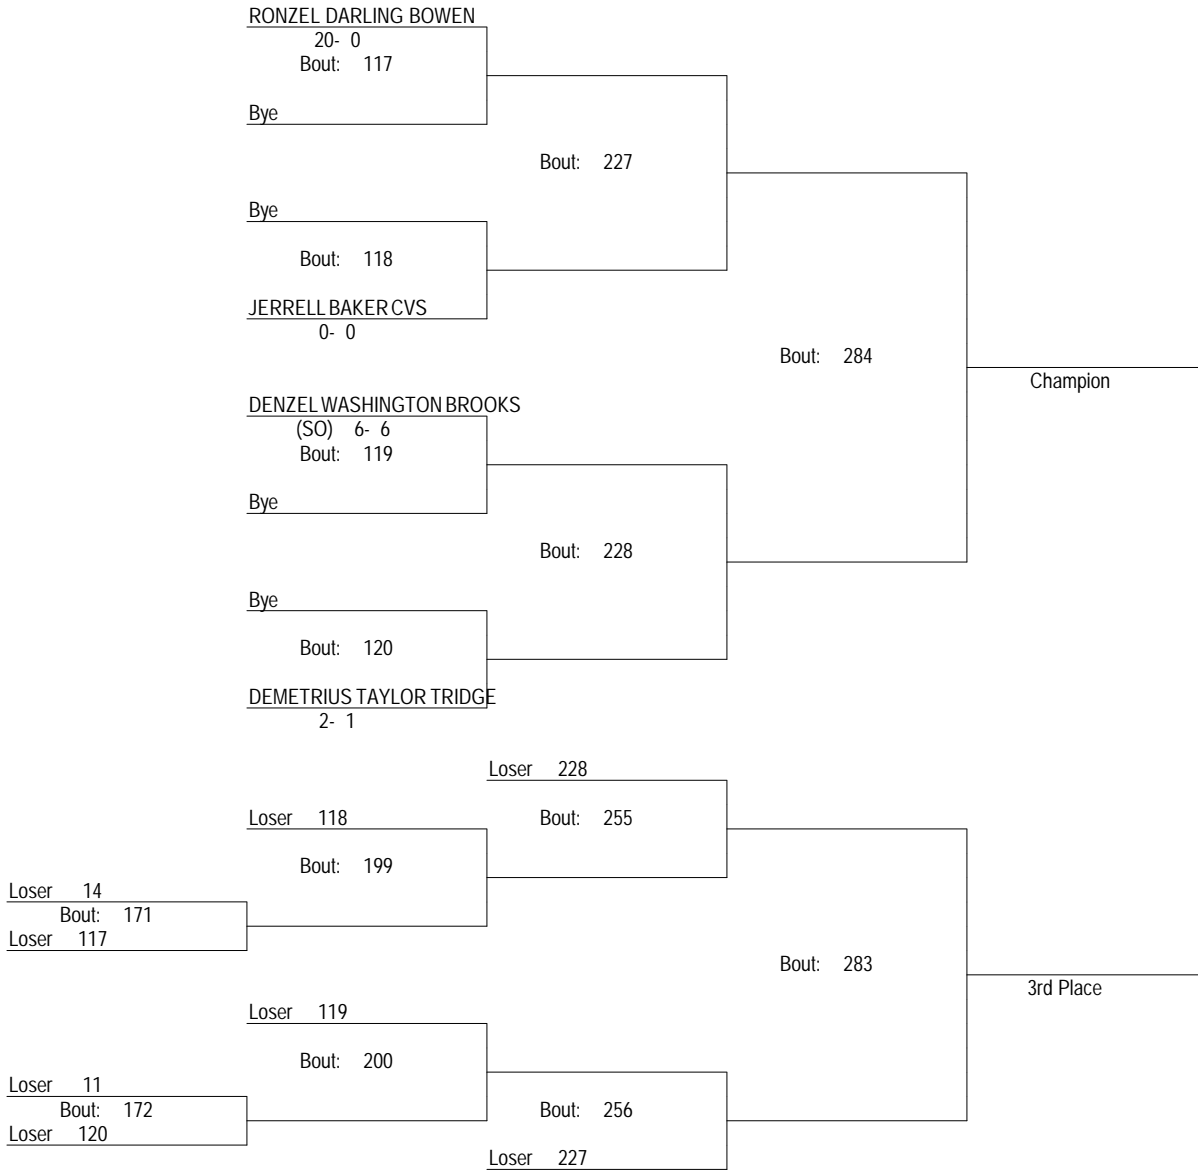

IHSA WASHINGTON REGIONAL

FEBRUARY 4, 2012

106

IHSA WASHINGTON REGIONAL

FEBRUARY 4, 2012

113

IHSA WASHINGTON REGIONAL

FEBRUARY 4, 2012