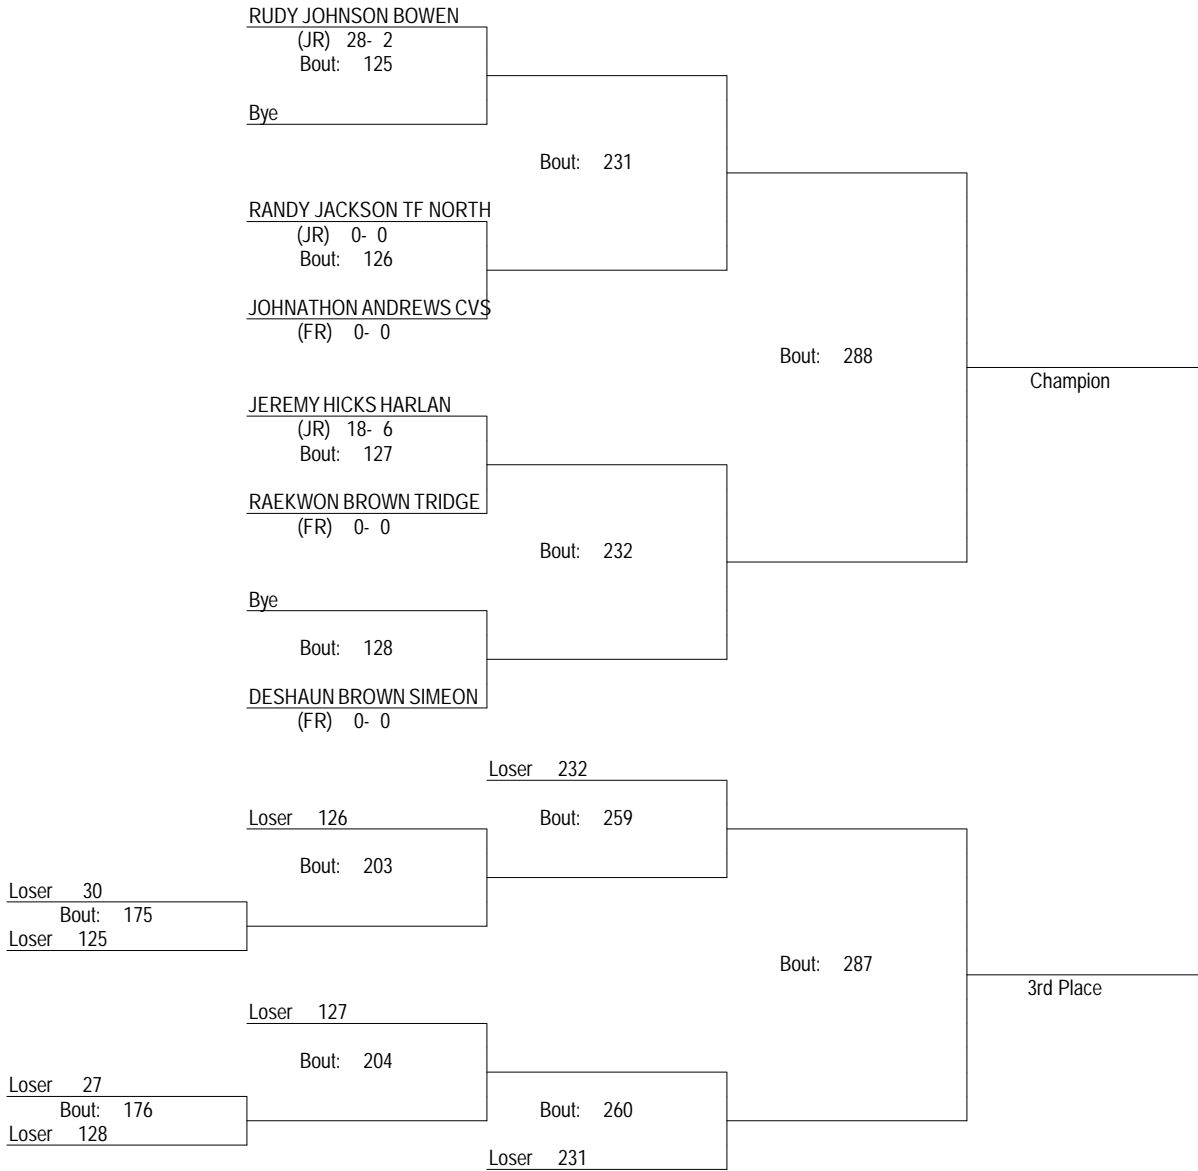

IHSA WASHINGTON REGIONAL

FEBRUARY 4, 2012

126