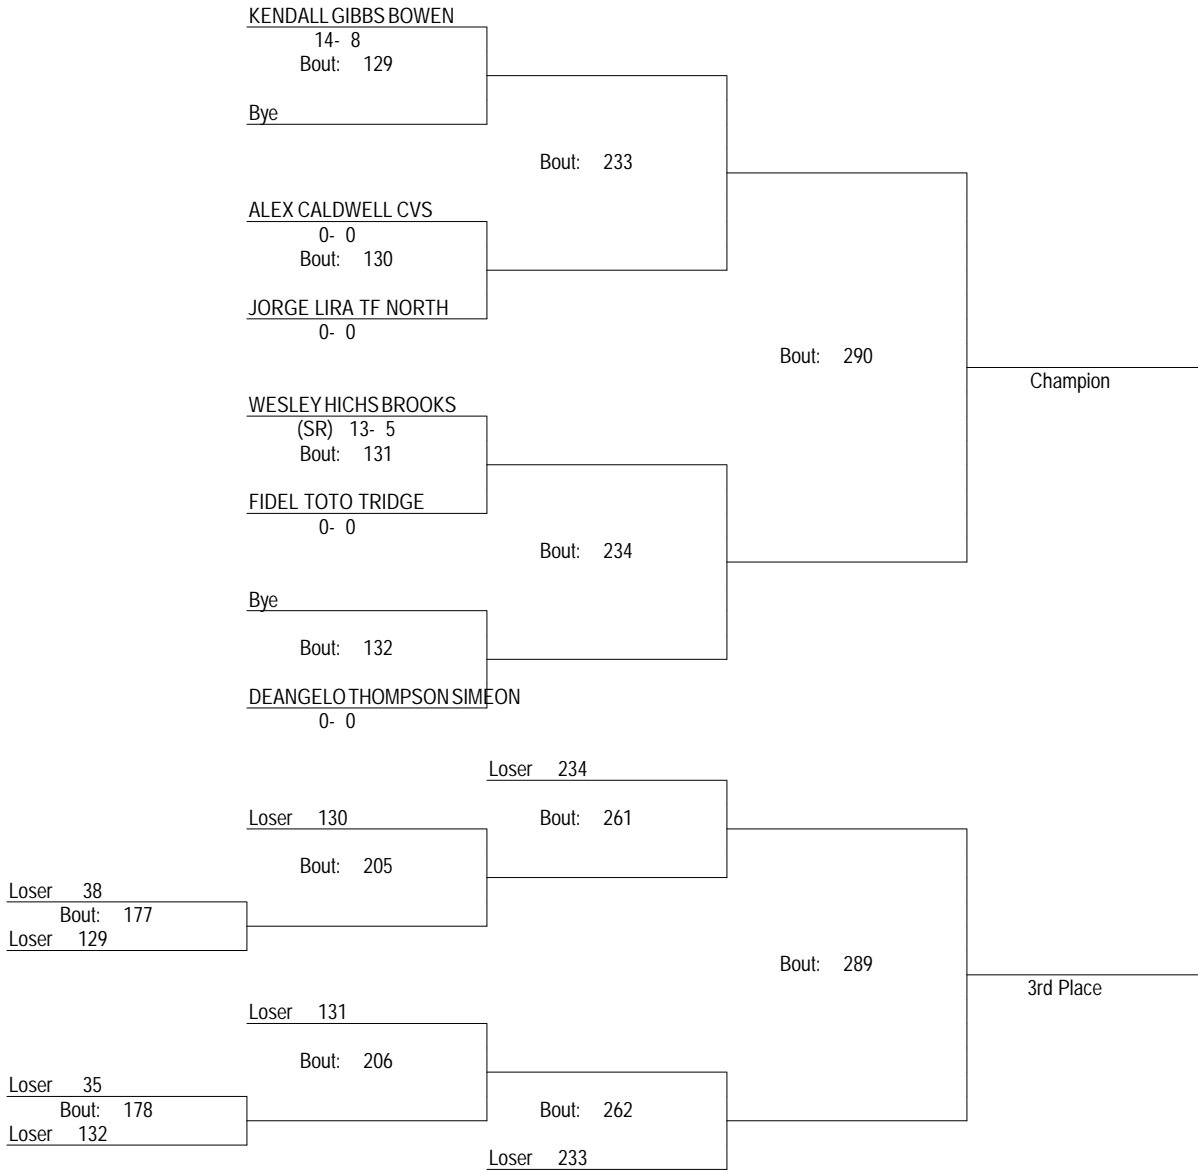

120

IHSA WASHINGTON REGIONAL

FEBRUARY 4, 2012

126

IHSA WASHINGTON REGIONAL

FEBRUARY 4, 2012

132

IHSA WASHINGTON REGIONAL