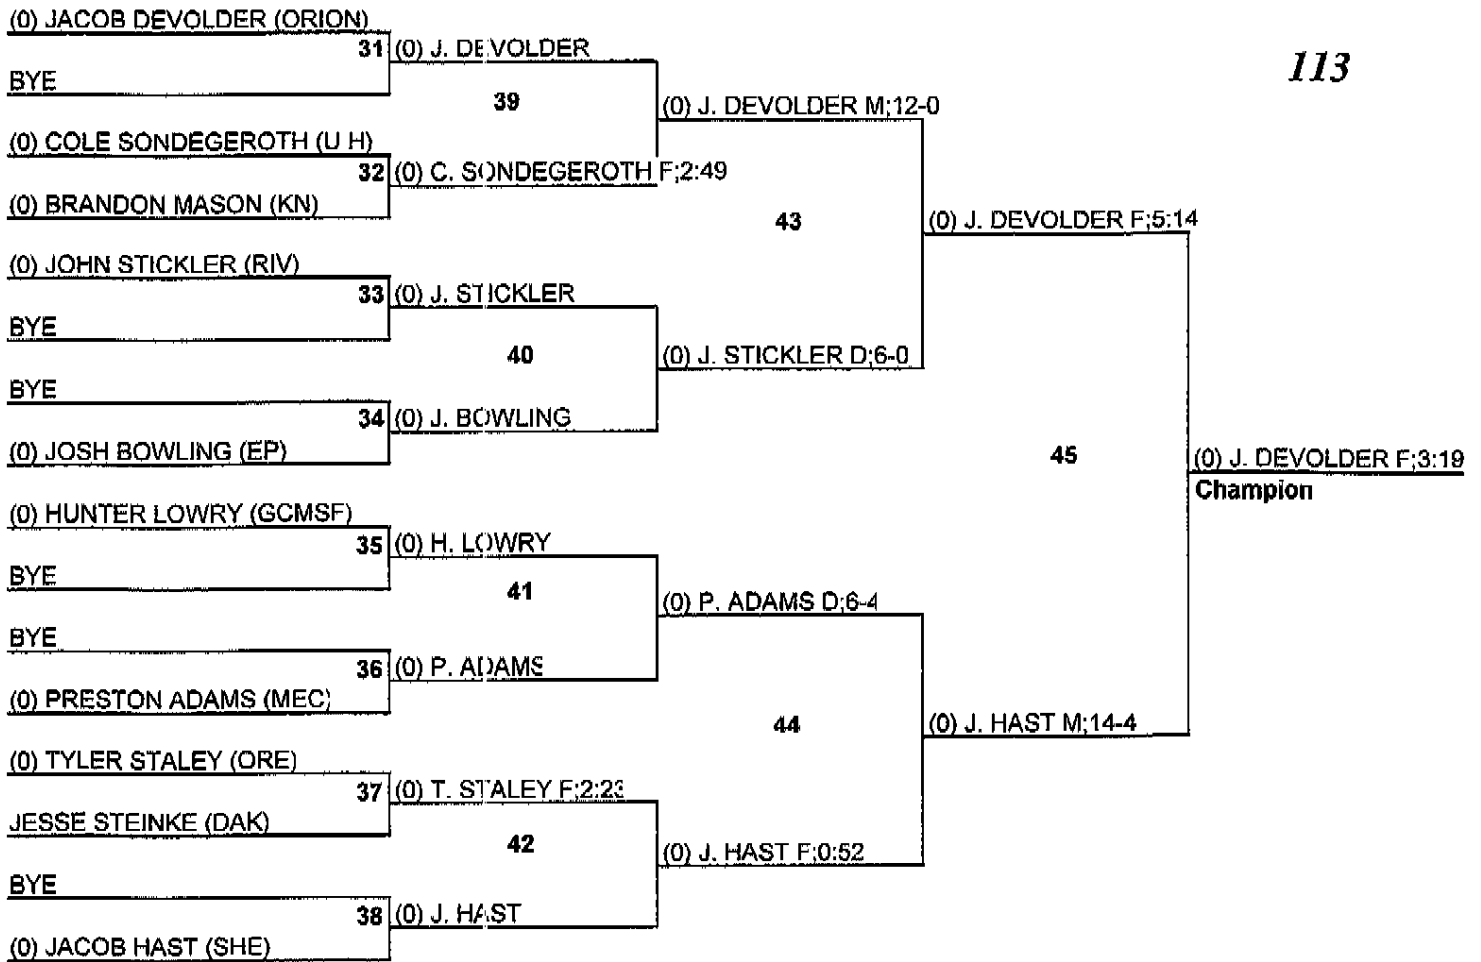

Bob Mitton Tournament

Team Standings

Plc	Score	School	CH	WB	1	2	3	4	5	6
1	192.0	MERCER CO	0	0	3	1	4	0	1	2
2	174.0	SHERRARD	0	0	1	4	3	1	0	0
3	131.5	OREGON	0	0	2	0	0	0	4	1
4	131.0	RIVERDALE	0	0	1	1	3	1	0	1
5	125.0	ORION	0	0	2	0	0	4	0	1
6	116.5	DAKOTA	0	0	3	1	0	0	1	0
7	115.0	ERIE PT	0	0	0	4	1	0	0	2
8	81.5	CAMP POINT	0	0	0	0	1	3	1	1
	81.5	GCMSF	0	0	0	2	1	0	1	1
10	70.0	U HIGH	0	0	1	0	1	1	1	0
11	64.0	KEWANEE	0	0	0	1	0	1	2	1
12	52.5	MACOMB	0	0	1	0	0	1	0	1
13	44.0	ROCKRIDGE	0	0	0	0	0	1	1	1
14	33.0	AFC	0	0	0	0	0	0	2	0
15	26.0	KNOXVILLE	0	0	0	0	0	1	0	1
16	10.0	WETHERSFIELD	0	0	0	0	0	0	0	1

Bob Mitton Tournament

106

Bob Mitton Tournament

113

Bob Mitton Tournament

120

Bob Mitton Tournament

126