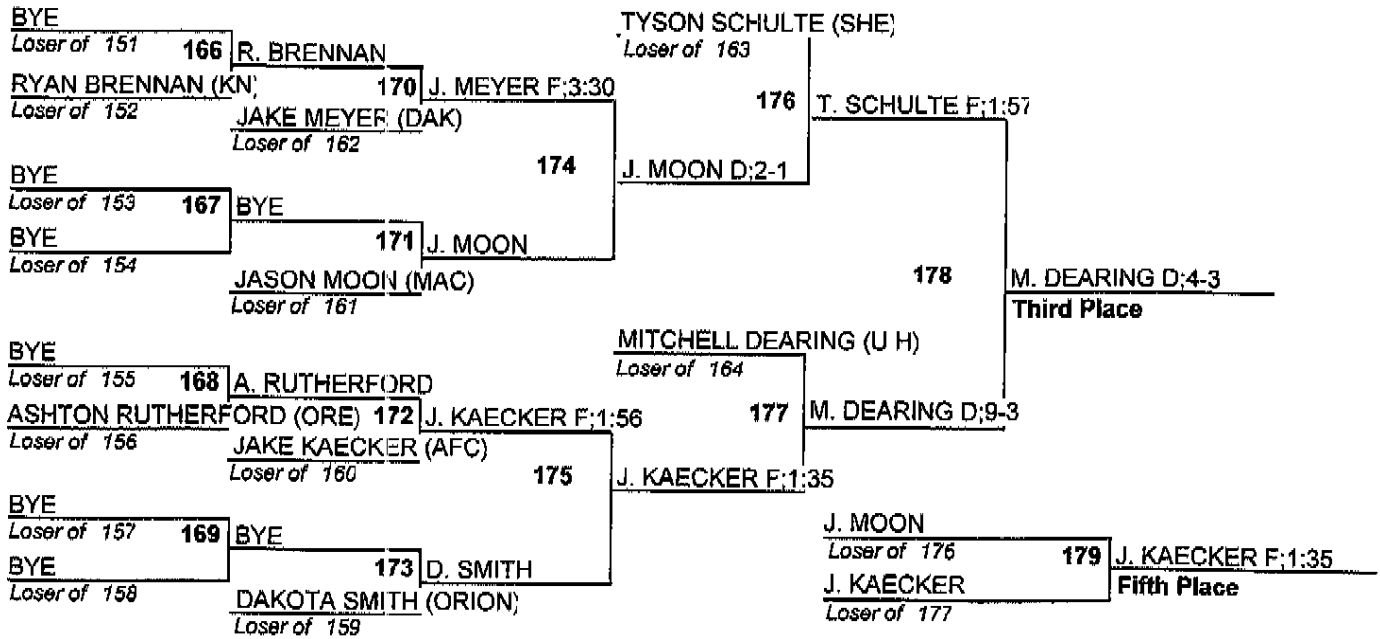

Bob Mitton Tournament

Team Standings

Plc	Score	School	CH	WB	1	2	3	4	5	6
1	192.0	MERCER CO	0	0	3	1	4	0	1	2
2	174.0	SHERRARD	0	0	1	4	3	1	0	0
3	131.5	OREGON	0	0	2	0	0	0	4	1
4	131.0	RIVERDALE	0	0	1	1	3	1	0	1
5	125.0	ORION	0	0	2	0	0	4	0	1
6	116.5	DAKOTA	0	0	3	1	0	0	1	0
7	115.0	ERIE PT	0	0	0	4	1	0	0	2
8	81.5	CAMP POINT	0	0	0	0	1	3	1	1
	81.5	GCMSF	0	0	0	2	1	0	1	1
10	70.0	U HIGH	0	0	1	0	1	1	1	0
11	64.0	KEWANEE	0	0	0	1	0	1	2	1
12	52.5	MACOMB	0	0	1	0	0	1	0	1
13	44.0	ROCKRIDGE	0	0	0	0	0	1	1	1
14	33.0	AFC	0	0	0	0	0	0	2	0
15	26.0	KNOXVILLE	0	0	0	0	0	1	0	1
16	10.0	WETHERSFIELD	0	0	0	0	0	0	0	1

Bob Mitton Tournament

106

Bob Mitton Tournament

113

Bob Mitton Tournament

120

Bob Mitton Tournament

126

Bob Mitton Tournament

Bob Mitton Tournament

138

Bob Mitton Tournament

145

Bob Mitton Tournament

152

Bob Mitton Tournament