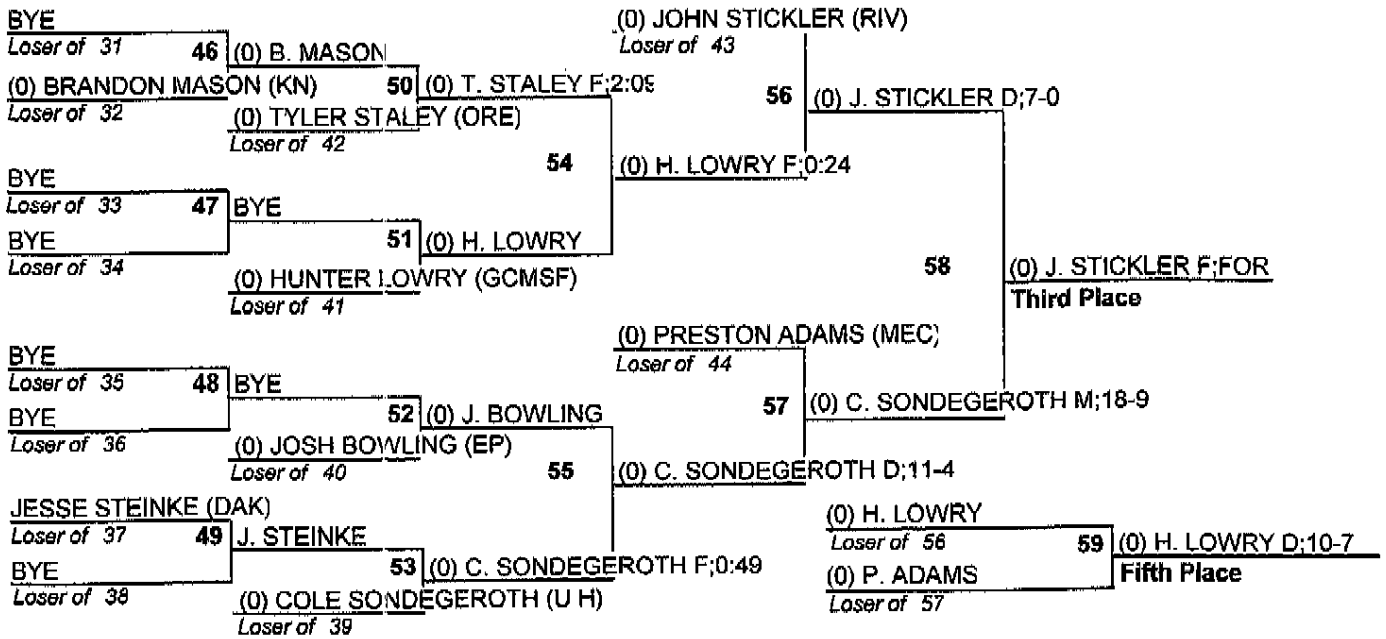

Bob Mitton Tournament

Team Standings

Plc	Score	School	CH	WB	1	2	3	4	5	6
1	192.0	MERCER CO	0	0	3	1	4	0	1	2
2	174.0	SHERRARD	0	0	1	4	3	1	0	0
3	131.5	OREGON	0	0	2	0	0	0	4	1
4	131.0	RIVERDALE	0	0	1	1	3	1	0	1
5	125.0	ORION	0	0	2	0	0	4	0	1
6	116.5	DAKOTA	0	0	3	1	0	0	1	0
7	115.0	ERIE PT	0	0	0	4	1	0	0	2
8	81.5	CAMP POINT	0	0	0	0	1	3	1	1
	81.5	GCMSF	0	0	0	2	1	0	1	1
10	70.0	U HIGH	0	0	1	0	1	1	1	0
11	64.0	KEWANEE	0	0	0	1	0	1	2	1
12	52.5	MACOMB	0	0	1	0	0	1	0	1
13	44.0	ROCKRIDGE	0	0	0	0	0	1	1	1
14	33.0	AFC	0	0	0	0	0	0	2	0
15	26.0	KNOXVILLE	0	0	0	0	0	1	0	1
16	10.0	WETHERSFIELD	0	0	0	0	0	0	0	1

Bob Mitton Tournament

106

Bob Mitton Tournament

113

Bob Mitton Tournament

120

Bob Mitton Tournament

126

Bob Mitton Tournament

Bob Mitton Tournament

138

Bob Mitton Tournament

145

Bob Mitton Tournament

152

Bob Mitton Tournament