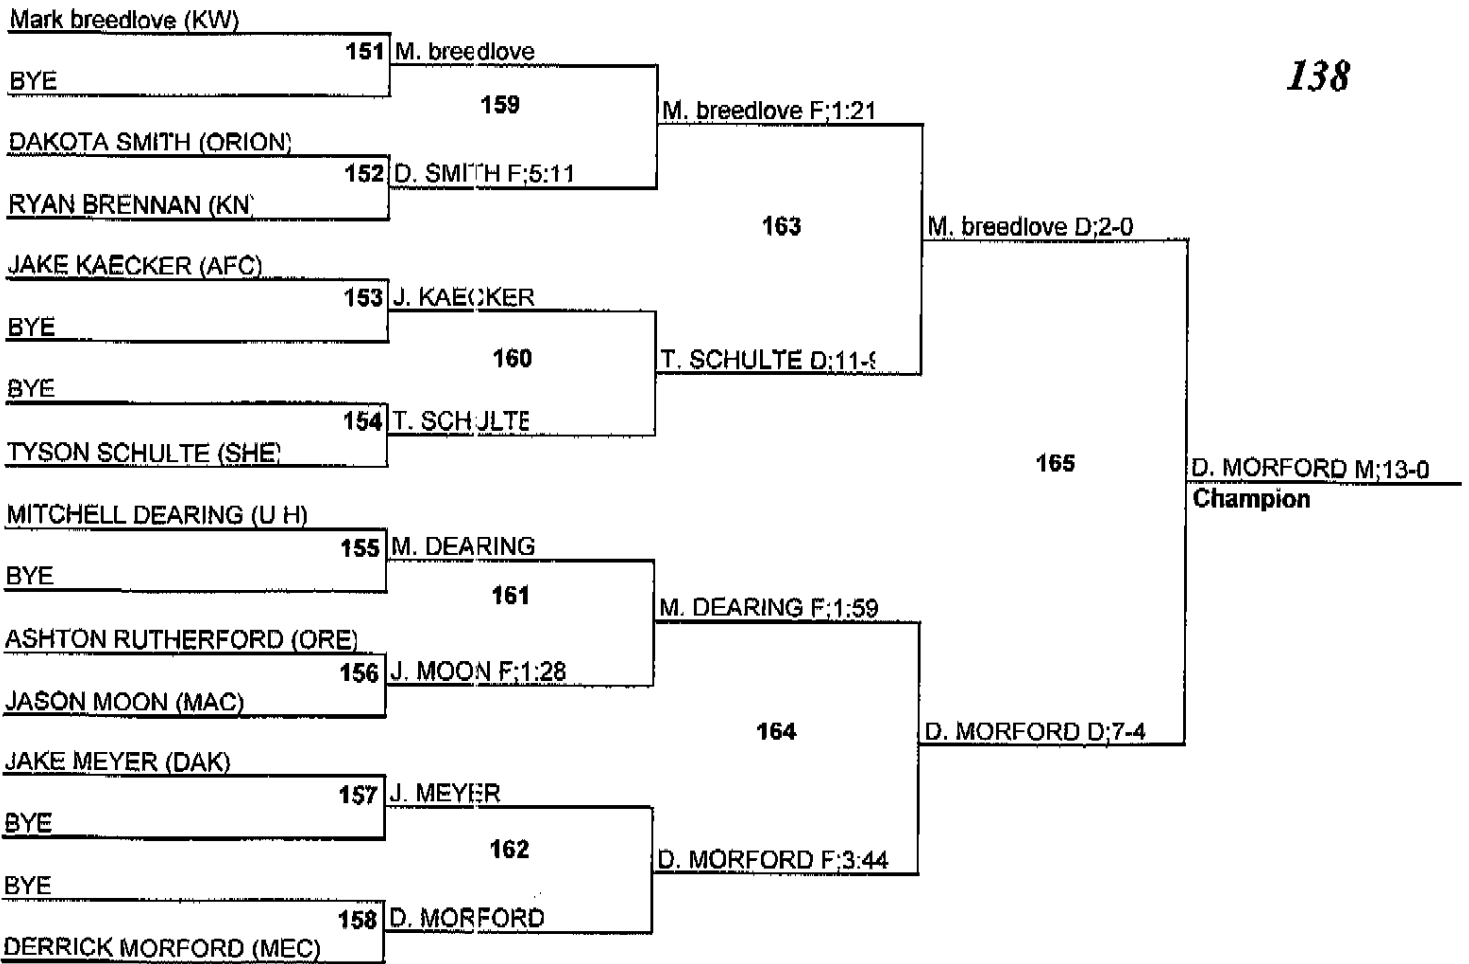

Bob Mitton Tournament

Team Standings

Plc	Score	School	CH	WB	1	2	3	4	5	6
1	192.0	MERCER CO	0	0	3	1	4	0	1	2
2	174.0	SHERRARD	0	0	1	4	3	1	0	0
3	131.5	OREGON	0	0	2	0	0	0	4	1
4	131.0	RIVERDALE	0	0	1	1	3	1	0	1
5	125.0	ORION	0	0	2	0	0	4	0	1
6	116.5	DAKOTA	0	0	3	1	0	0	1	0
7	115.0	ERIE PT	0	0	0	4	1	0	0	2
8	81.5	CAMP POINT	0	0	0	0	1	3	1	1
	81.5	GCMSF	0	0	0	2	1	0	1	1
10	70.0	U HIGH	0	0	1	0	1	1	1	0
11	64.0	KEWANEE	0	0	0	1	0	1	2	1
12	52.5	MACOMB	0	0	1	0	0	1	0	1
13	44.0	ROCKRIDGE	0	0	0	0	0	1	1	1
14	33.0	AFC	0	0	0	0	0	0	2	0
15	26.0	KNOXVILLE	0	0	0	0	0	1	0	1
16	10.0	WETHERSFIELD	0	0	0	0	0	0	0	1

Bob Mitton Tournament

106

Bob Mitton Tournament

113

Bob Mitton Tournament

120

Bob Mitton Tournament

126

Bob Mitton Tournament

Bob Mitton Tournament

138

Bob Mitton Tournament

145

Bob Mitton Tournament

152

Bob Mitton Tournament