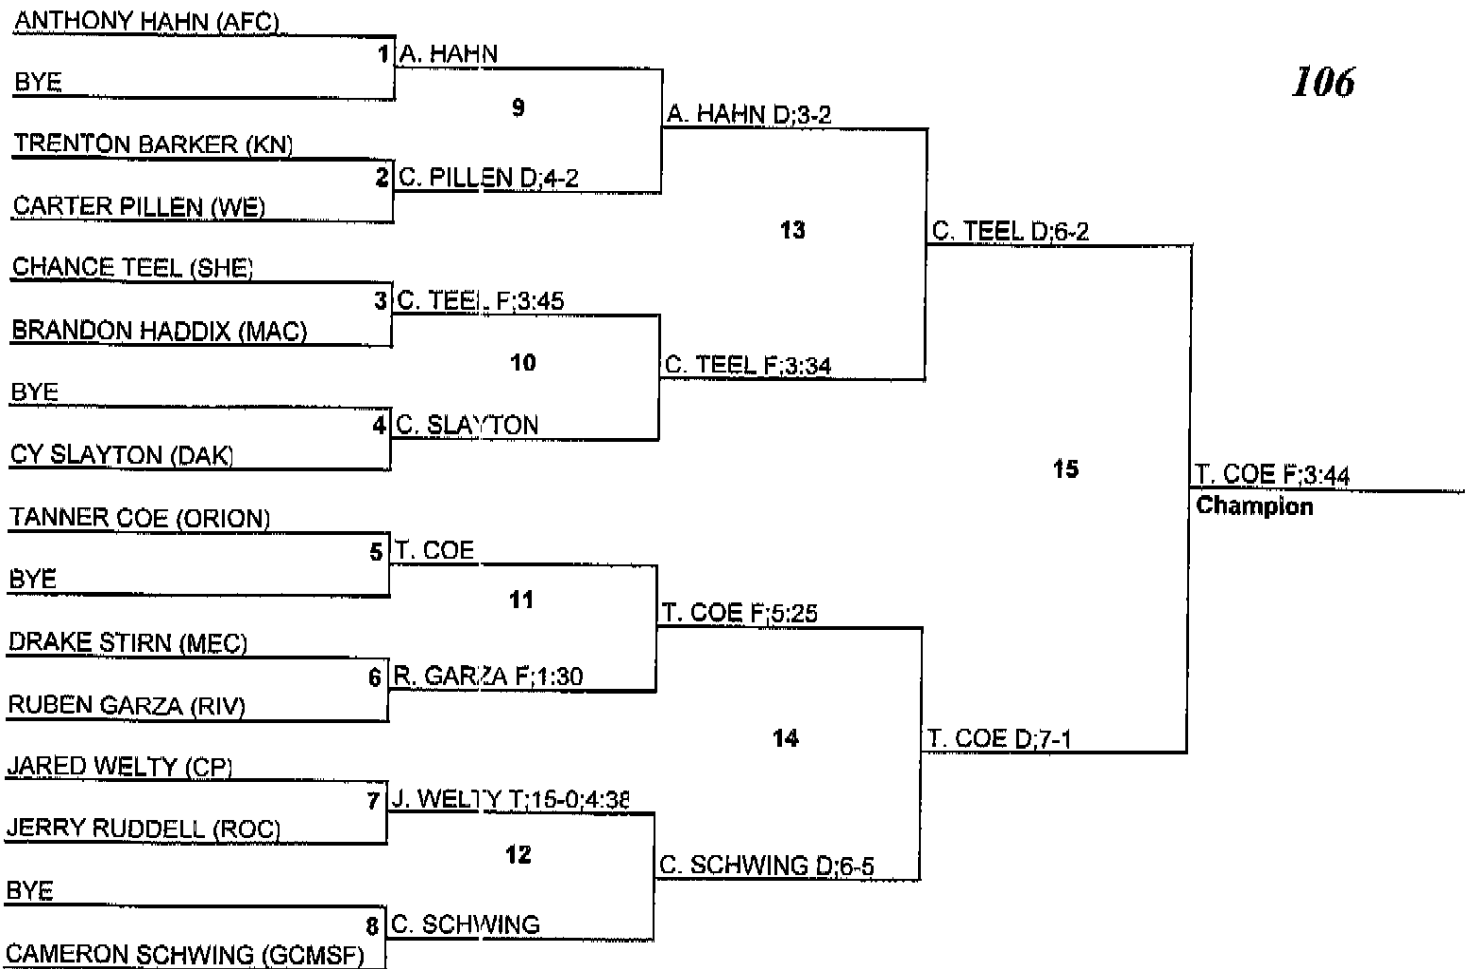

Bob Mitton Tournament

Team Standings

Plc	Score	School	CH	WB	1	2	3	4	5	6
1	192.0	MERCER CO	0	0	3	1	4	0	1	2
2	174.0	SHERRARD	0	0	1	4	3	1	0	0
3	131.5	OREGON	0	0	2	0	0	0	4	1
4	131.0	RIVERDALE	0	0	1	1	3	1	0	1
5	125.0	ORION	0	0	2	0	0	4	0	1
6	116.5	DAKOTA	0	0	3	1	0	0	1	0
7	115.0	ERIE PT	0	0	0	4	1	0	0	2
8	81.5	CAMP POINT	0	0	0	0	1	3	1	1
	81.5	GCMSF	0	0	0	2	1	0	1	1
10	70.0	U HIGH	0	0	1	0	1	1	1	0
11	64.0	KEWANEE	0	0	0	1	0	1	2	1
12	52.5	MACOMB	0	0	1	0	0	1	0	1
13	44.0	ROCKRIDGE	0	0	0	0	0	1	1	1
14	33.0	AFC	0	0	0	0	0	0	2	0
15	26.0	KNOXVILLE	0	0	0	0	0	1	0	1
16	10.0	WETHERSFIELD	0	0	0	0	0	0	0	1

Bob Mitton Tournament

106

Bob Mitton Tournament

113

Bob Mitton Tournament

120

Bob Mitton Tournament

126