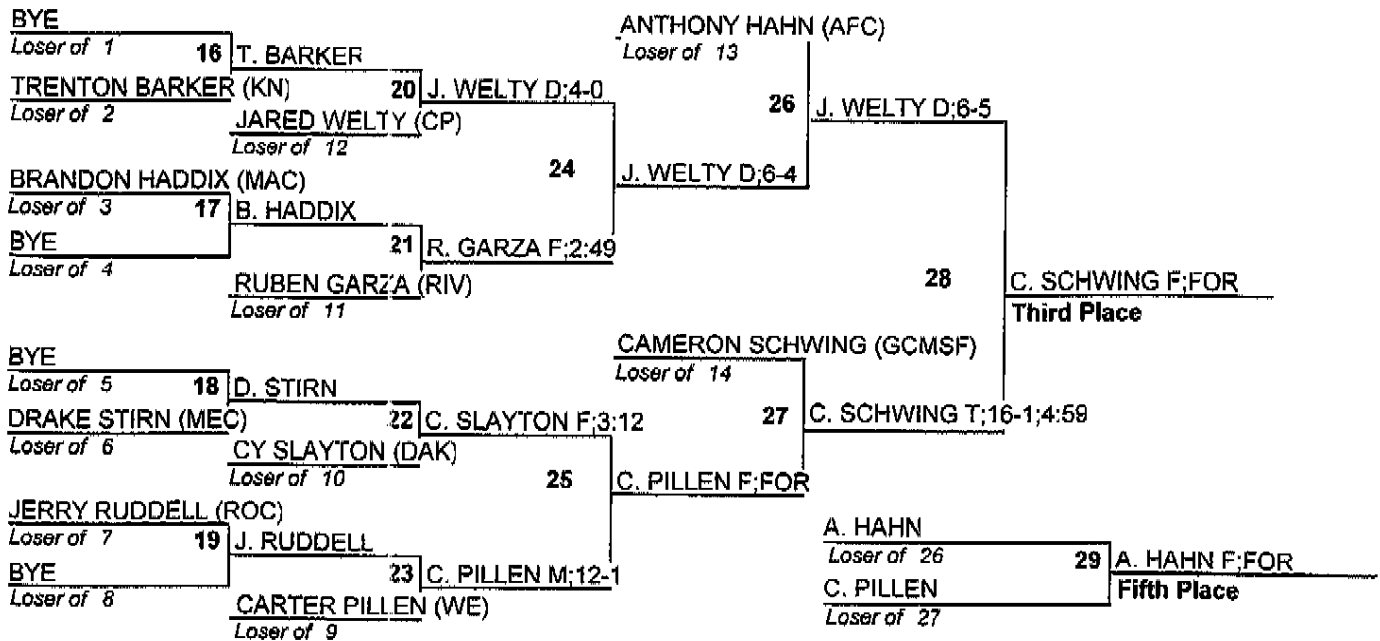

Bob Mitton Tournament

Team Standings

Plc	Score	School	CH	WB	1	2	3	4	5	6
1	192.0	MERCER CO	0	0	3	1	4	0	1	2
2	174.0	SHERRARD	0	0	1	4	3	1	0	0
3	131.5	OREGON	0	0	2	0	0	0	4	1
4	131.0	RIVERDALE	0	0	1	1	3	1	0	1
5	125.0	ORION	0	0	2	0	0	4	0	1
6	116.5	DAKOTA	0	0	3	1	0	0	1	0
7	115.0	ERIE PT	0	0	0	4	1	0	0	2
8	81.5	CAMP POINT	0	0	0	0	1	3	1	1
	81.5	GCMSF	0	0	0	2	1	0	1	1
10	70.0	U HIGH	0	0	1	0	1	1	1	0
11	64.0	KEWANEE	0	0	0	1	0	1	2	1
12	52.5	MACOMB	0	0	1	0	0	1	0	1
13	44.0	ROCKRIDGE	0	0	0	0	0	1	1	1
14	33.0	AFC	0	0	0	0	0	0	2	0
15	26.0	KNOXVILLE	0	0	0	0	0	1	0	1
16	10.0	WETHERSFIELD	0	0	0	0	0	0	0	1

Bob Mitton Tournament

106

Bob Mitton Tournament

113

Bob Mitton Tournament

120

Bob Mitton Tournament

126