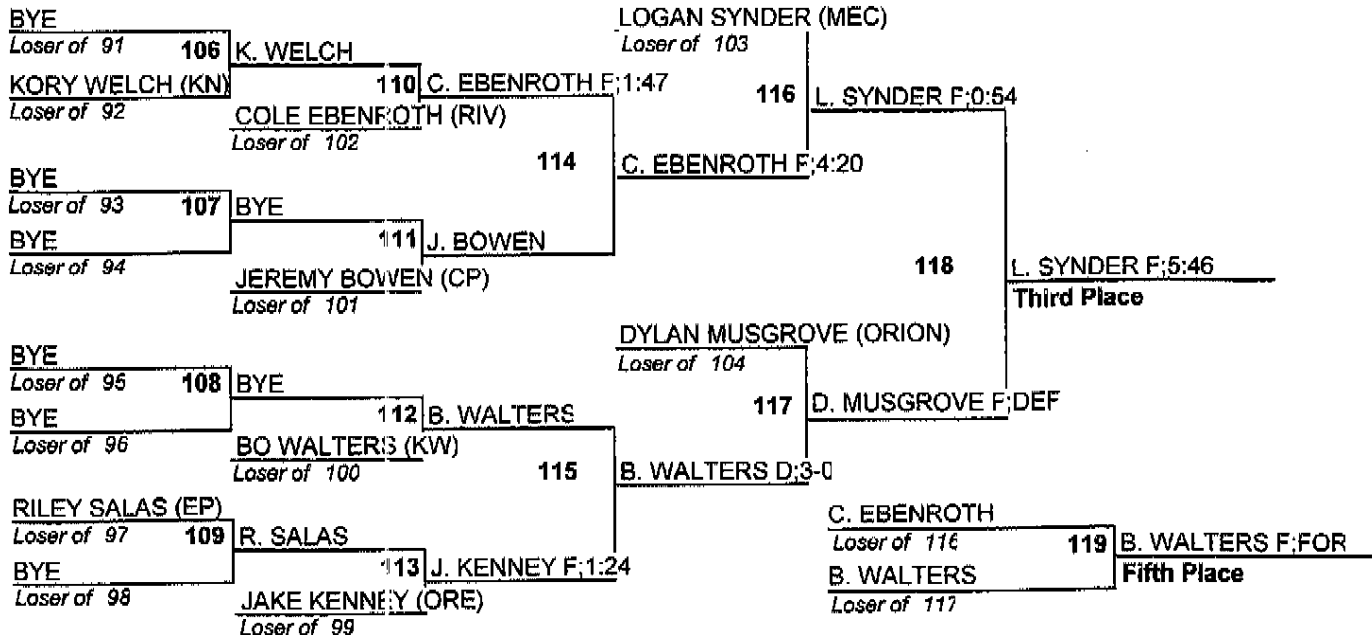

Bob Mitton Tournament

Team Standings

Plc	Score	School	CH	WB	1	2	3	4	5	6
1	192.0	MERCER CO	0	0	3	1	4	0	1	2
2	174.0	SHERRARD	0	0	1	4	3	1	0	0
3	131.5	OREGON	0	0	2	0	0	0	4	1
4	131.0	RIVERDALE	0	0	1	1	3	1	0	1
5	125.0	ORION	0	0	2	0	0	4	0	1
6	116.5	DAKOTA	0	0	3	1	0	0	1	0
7	115.0	ERIE PT	0	0	0	4	1	0	0	2
8	81.5	CAMP POINT	0	0	0	0	1	3	1	1
	81.5	GCMSF	0	0	0	2	1	0	1	1
10	70.0	U HIGH	0	0	1	0	1	1	1	0
11	64.0	KEWANEE	0	0	0	1	0	1	2	1
12	52.5	MACOMB	0	0	1	0	0	1	0	1
13	44.0	ROCKRIDGE	0	0	0	0	0	1	1	1
14	33.0	AFC	0	0	0	0	0	0	2	0
15	26.0	KNOXVILLE	0	0	0	0	0	1	0	1
16	10.0	WETHERSFIELD	0	0	0	0	0	0	0	1

Bob Mitton Tournament

106

Bob Mitton Tournament

113

Bob Mitton Tournament

120

Bob Mitton Tournament

126

Bob Mitton Tournament

Bob Mitton Tournament

138

Bob Mitton Tournament

145

Bob Mitton Tournament

152

Bob Mitton Tournament