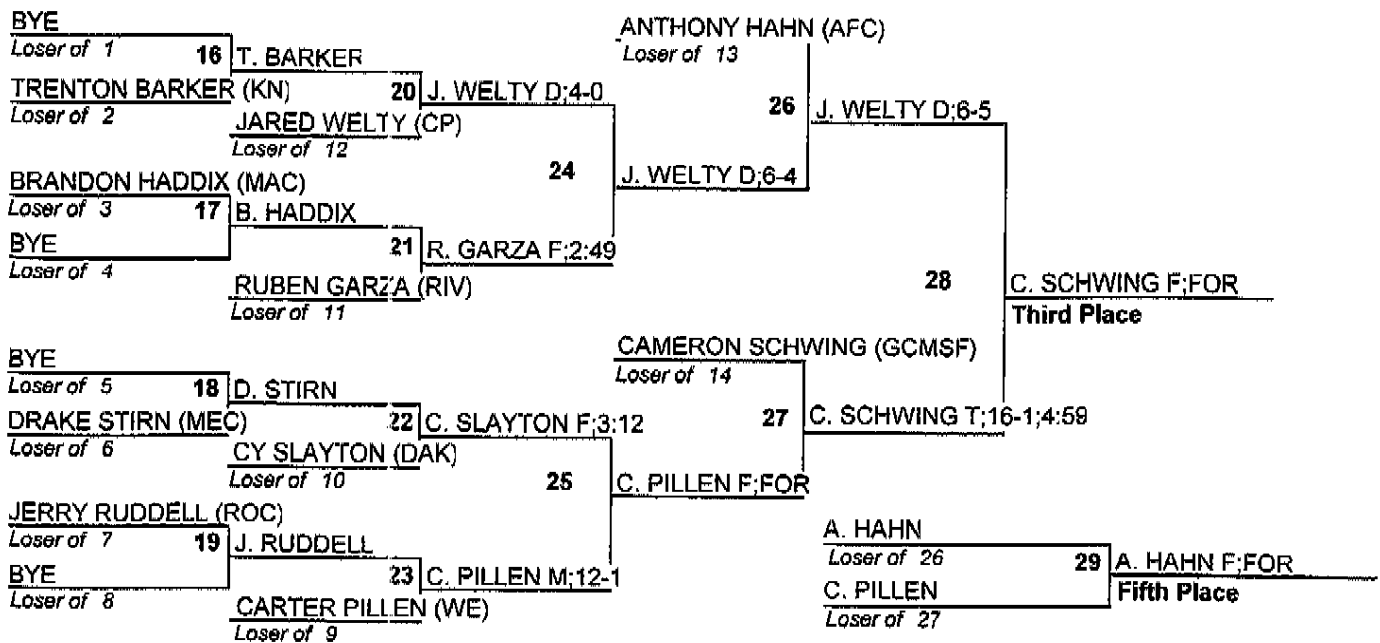

Bob Mitton Tournament

Team Standings

Plc	Score	School	CH	WB	1	2	3	4	5	6
1	192.0	MERCER CO	0	0	3	1	4	0	1	2
2	174.0	SHERRARD	0	0	1	4	3	1	0	0
3	131.5	OREGON	0	0	2	0	0	0	4	1
4	131.0	RIVERDALE	0	0	1	1	3	1	0	1
5	125.0	ORION	0	0	2	0	0	4	0	1
6	116.5	DAKOTA	0	0	3	1	0	0	1	0
7	115.0	ERIE PT	0	0	0	4	1	0	0	2
8	81.5	CAMP POINT	0	0	0	0	1	3	1	1
	81.5	GCMSF	0	0	0	2	1	0	1	1
10	70.0	U HIGH	0	0	1	0	1	1	1	0
11	64.0	KEWANEE	0	0	0	1	0	1	2	1
12	52.5	MACOMB	0	0	1	0	0	1	0	1
13	44.0	ROCKRIDGE	0	0	0	0	0	1	1	1
14	33.0	AFC	0	0	0	0	0	0	2	0
15	26.0	KNOXVILLE	0	0	0	0	0	1	0	1
16	10.0	WETHERSFIELD	0	0	0	0	0	0	0	1

Bob Mitton Tournament

106

Bob Mitton Tournament

113

Bob Mitton Tournament

120

Bob Mitton Tournament

126