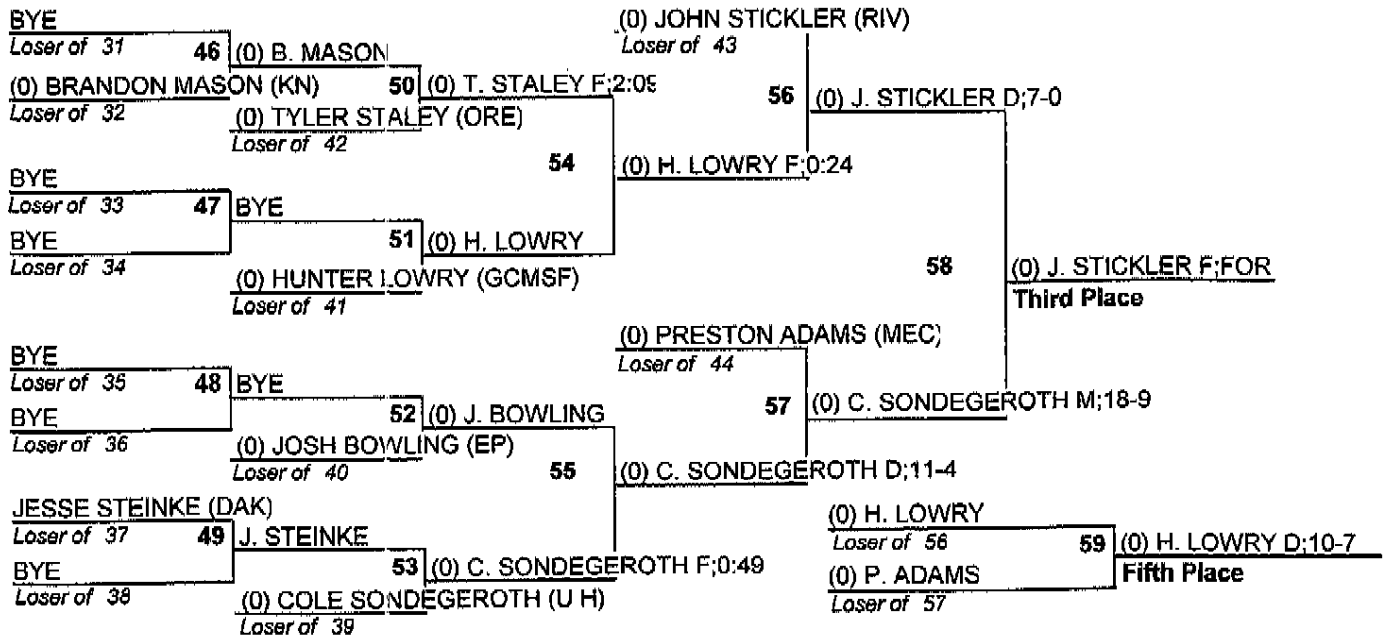

Bob Mitton Tournament

Team Standings

Plc	Score	School	CH	WB	1	2	3	4	5	6
1	192.0	MERCER CO	0	0	3	1	4	0	1	2
2	174.0	SHERRARD	0	0	1	4	3	1	0	0
3	131.5	OREGON	0	0	2	0	0	0	4	1
4	131.0	RIVERDALE	0	0	1	1	3	1	0	1
5	125.0	ORION	0	0	2	0	0	4	0	1
6	116.5	DAKOTA	0	0	3	1	0	0	1	0
7	115.0	ERIE PT	0	0	0	4	1	0	0	2
8	81.5	CAMP POINT	0	0	0	0	1	3	1	1
	81.5	GCMSF	0	0	0	2	1	0	1	1
10	70.0	U HIGH	0	0	1	0	1	1	1	0
11	64.0	KEWANEE	0	0	0	1	0	1	2	1
12	52.5	MACOMB	0	0	1	0	0	1	0	1
13	44.0	ROCKRIDGE	0	0	0	0	0	1	1	1
14	33.0	AFC	0	0	0	0	0	0	2	0
15	26.0	KNOXVILLE	0	0	0	0	0	1	0	1
16	10.0	WETHERSFIELD	0	0	0	0	0	0	0	1

Bob Mitton Tournament

106

Bob Mitton Tournament

113

Bob Mitton Tournament

120

Bob Mitton Tournament

126