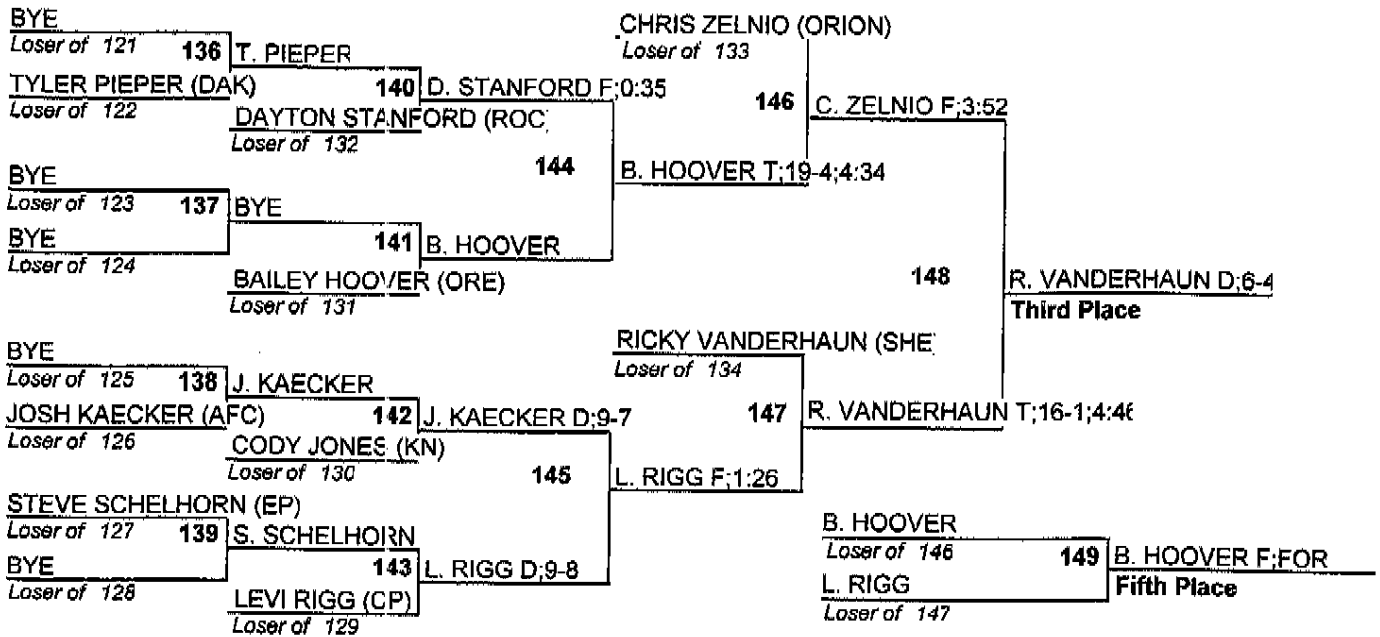

Bob Mitton Tournament

Team Standings

Plc	Score	School	CH	WB	1	2	3	4	5	6
1	192.0	MERCER CO	0	0	3	1	4	0	1	2
2	174.0	SHERRARD	0	0	1	4	3	1	0	0
3	131.5	OREGON	0	0	2	0	0	0	4	1
4	131.0	RIVERDALE	0	0	1	1	3	1	0	1
5	125.0	ORION	0	0	2	0	0	4	0	1
6	116.5	DAKOTA	0	0	3	1	0	0	1	0
7	115.0	ERIE PT	0	0	0	4	1	0	0	2
8	81.5	CAMP POINT	0	0	0	0	1	3	1	1
	81.5	GCMSF	0	0	0	2	1	0	1	1
10	70.0	U HIGH	0	0	1	0	1	1	1	0
11	64.0	KEWANEE	0	0	0	1	0	1	2	1
12	52.5	MACOMB	0	0	1	0	0	1	0	1
13	44.0	ROCKRIDGE	0	0	0	0	0	1	1	1
14	33.0	AFC	0	0	0	0	0	0	2	0
15	26.0	KNOXVILLE	0	0	0	0	0	1	0	1
16	10.0	WETHERSFIELD	0	0	0	0	0	0	0	1

Bob Mitton Tournament

106

Bob Mitton Tournament

113

Bob Mitton Tournament

120

Bob Mitton Tournament

126

Bob Mitton Tournament

Bob Mitton Tournament

138

Bob Mitton Tournament

145

Bob Mitton Tournament

152

Bob Mitton Tournament