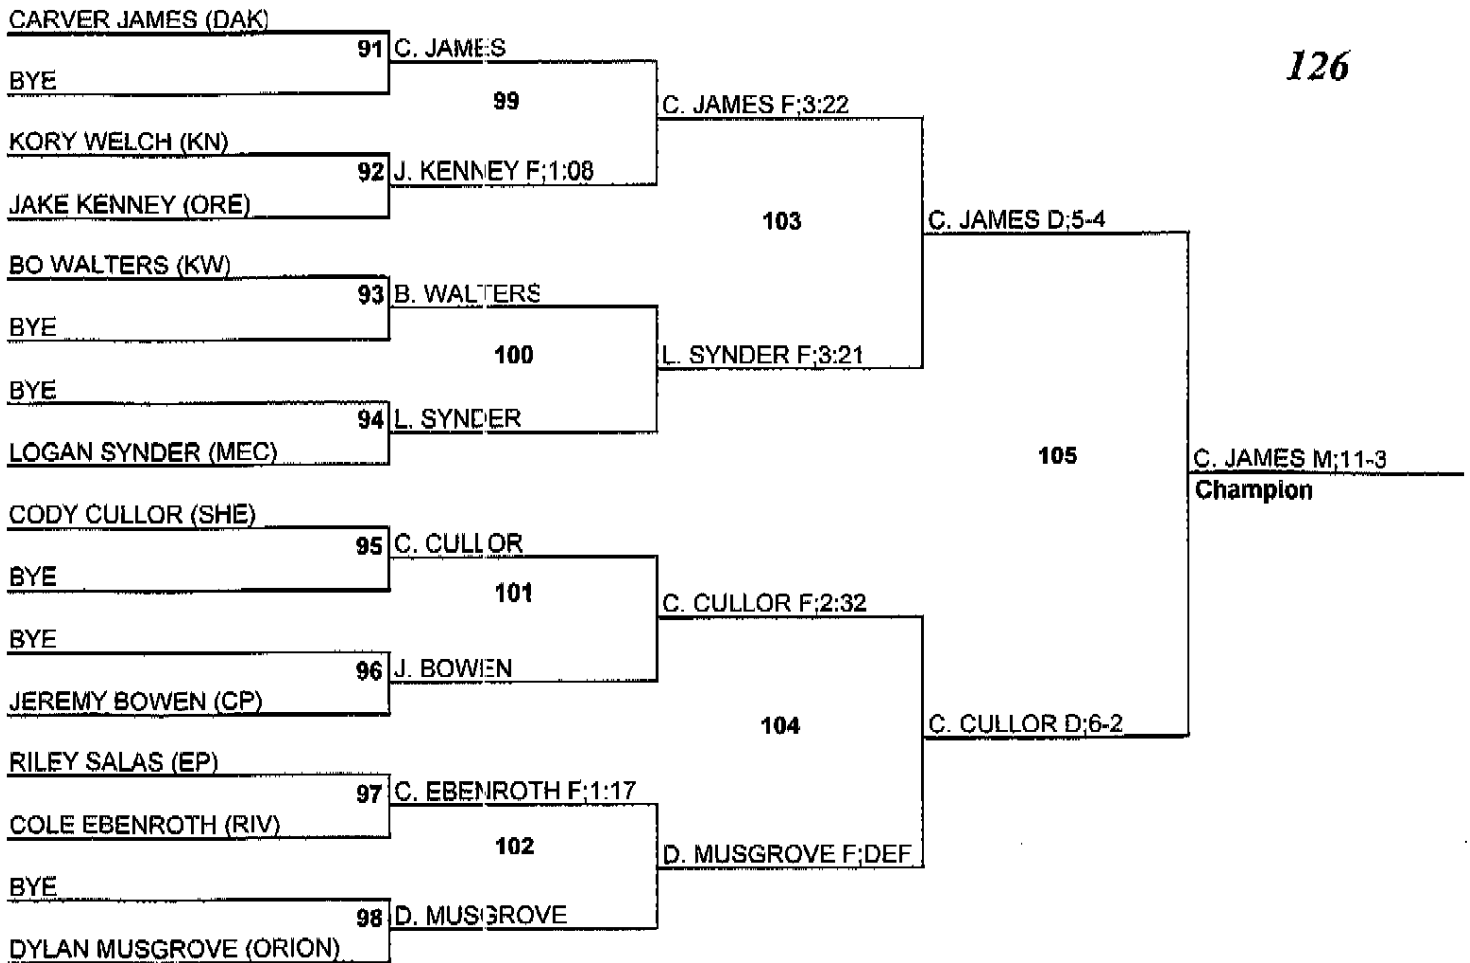

Bob Mitton Tournament

Team Standings

Plc	Score	School	CH	WB	1	2	3	4	5	6
1	192.0	MERCER CO	0	0	3	1	4	0	1	2
2	174.0	SHERRARD	0	0	1	4	3	1	0	0
3	131.5	OREGON	0	0	2	0	0	0	4	1
4	131.0	RIVERDALE	0	0	1	1	3	1	0	1
5	125.0	ORION	0	0	2	0	0	4	0	1
6	116.5	DAKOTA	0	0	3	1	0	0	1	0
7	115.0	ERIE PT	0	0	0	4	1	0	0	2
8	81.5	CAMP POINT	0	0	0	0	1	3	1	1
	81.5	GCMSF	0	0	0	2	1	0	1	1
10	70.0	U HIGH	0	0	1	0	1	1	1	0
11	64.0	KEWANEE	0	0	0	1	0	1	2	1
12	52.5	MACOMB	0	0	1	0	0	1	0	1
13	44.0	ROCKRIDGE	0	0	0	0	0	1	1	1
14	33.0	AFC	0	0	0	0	0	0	2	0
15	26.0	KNOXVILLE	0	0	0	0	0	1	0	1
16	10.0	WETHERSFIELD	0	0	0	0	0	0	0	1

Bob Mitton Tournament

106

Bob Mitton Tournament

113

Bob Mitton Tournament

120

Bob Mitton Tournament

126

Bob Mitton Tournament

Bob Mitton Tournament

138

Bob Mitton Tournament

145

Bob Mitton Tournament

152

Bob Mitton Tournament