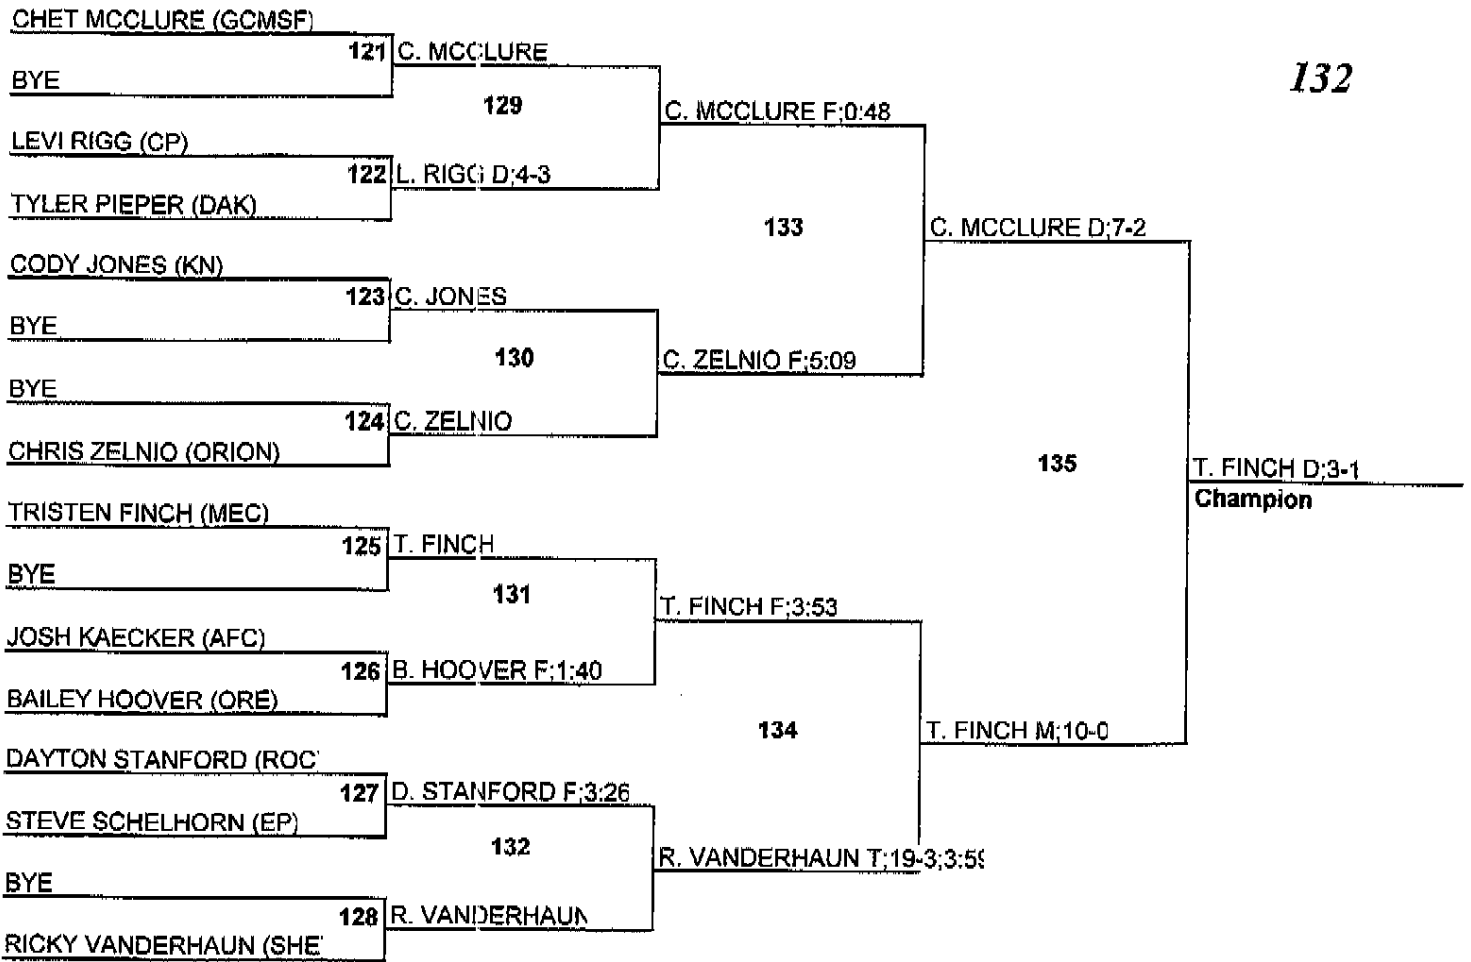

Bob Mitton Tournament