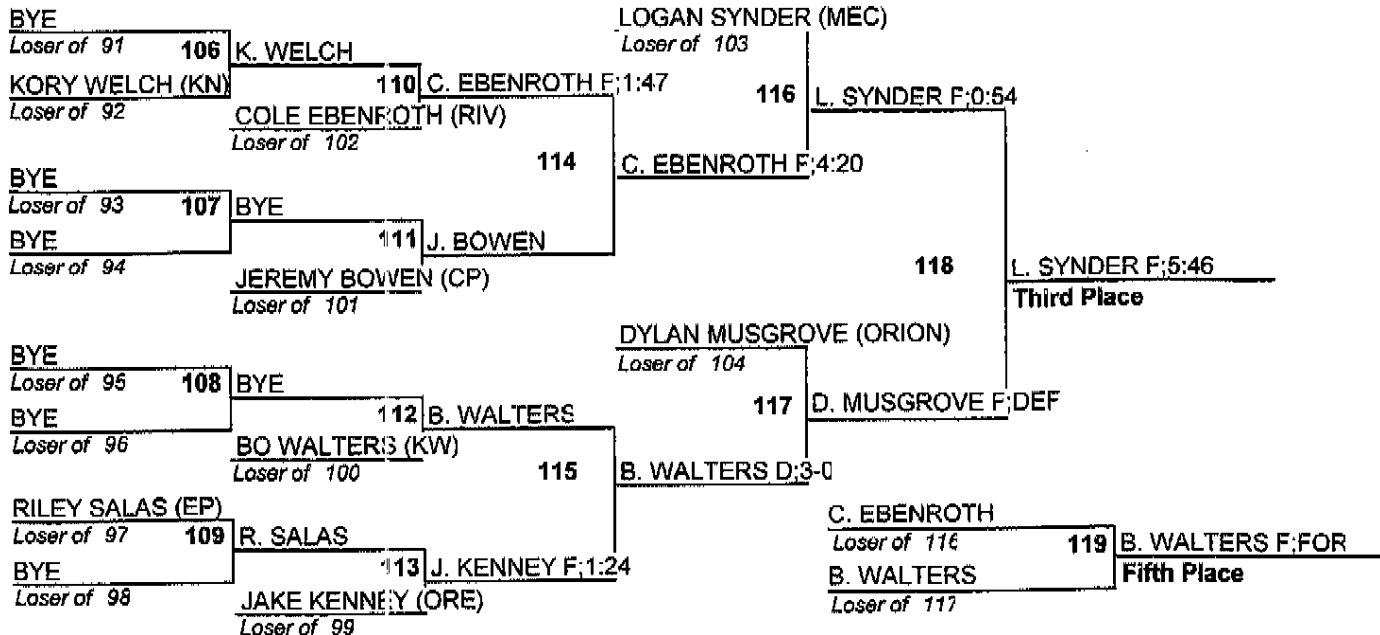

Bob Mitton Tournament

Team Standings

Plc	Score	School	CH	WB	1	2	3	4	5	6
1	192.0	MERCER CO	0	0	3	1	4	0	1	2
2	174.0	SHERRARD	0	0	1	4	3	1	0	0
3	131.5	OREGON	0	0	2	0	0	0	4	1
4	131.0	RIVERDALE	0	0	1	1	3	1	0	1
5	125.0	ORION	0	0	2	0	0	4	0	1
6	116.5	DAKOTA	0	0	3	1	0	0	1	0
7	115.0	ERIE PT	0	0	0	4	1	0	0	2
8	81.5	CAMP POINT	0	0	0	0	1	3	1	1
	81.5	GCMSF	0	0	0	2	1	0	1	1
10	70.0	U HIGH	0	0	1	0	1	1	1	0
11	64.0	KEWANEE	0	0	0	1	0	1	2	1
12	52.5	MACOMB	0	0	1	0	0	1	0	1
13	44.0	ROCKRIDGE	0	0	0	0	0	1	1	1
14	33.0	AFC	0	0	0	0	0	0	2	0
15	26.0	KNOXVILLE	0	0	0	0	0	1	0	1
16	10.0	WETHERSFIELD	0	0	0	0	0	0	0	1

Bob Mitton Tournament

106

Bob Mitton Tournament

113

Bob Mitton Tournament

120

Bob Mitton Tournament

126

Bob Mitton Tournament

Bob Mitton Tournament

138

Bob Mitton Tournament

145

Bob Mitton Tournament

152

Bob Mitton Tournament