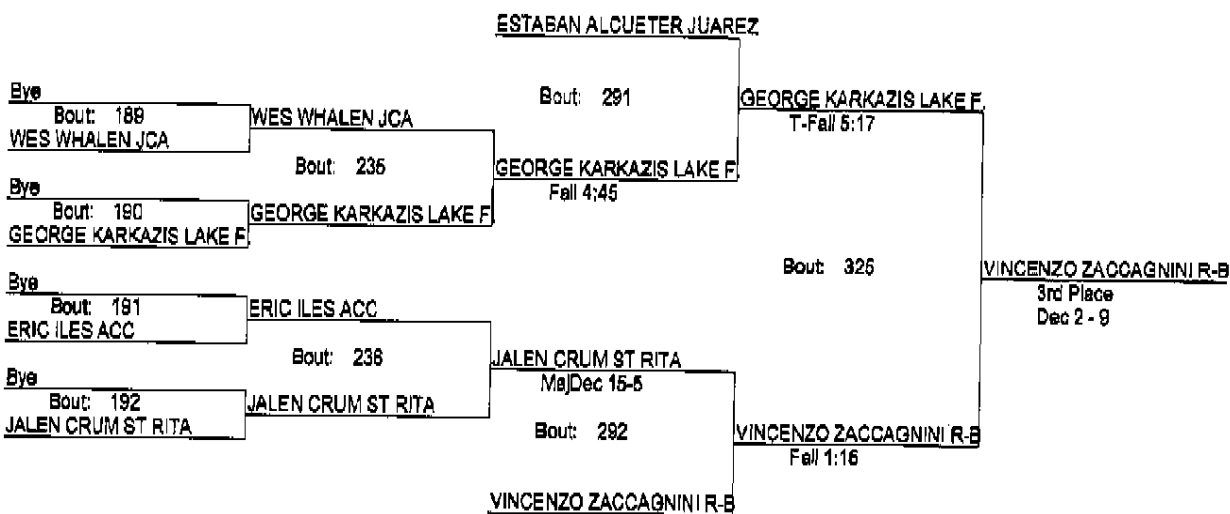

Lisle Melichar Invitational 2012

1/14/2012

138

1. Place Winners -
2. 1st BRIAN CZYL LISLE (JR) 20- 1
   - 2nd MAURICE WILSON W. L. (SR) 18- 4
   - 3rd VINCENZO ZACCAGNINI R-B (JR) 14- 5
   - 4th GEORGE KARKAZIS LAKE F. (FR) 2- 2