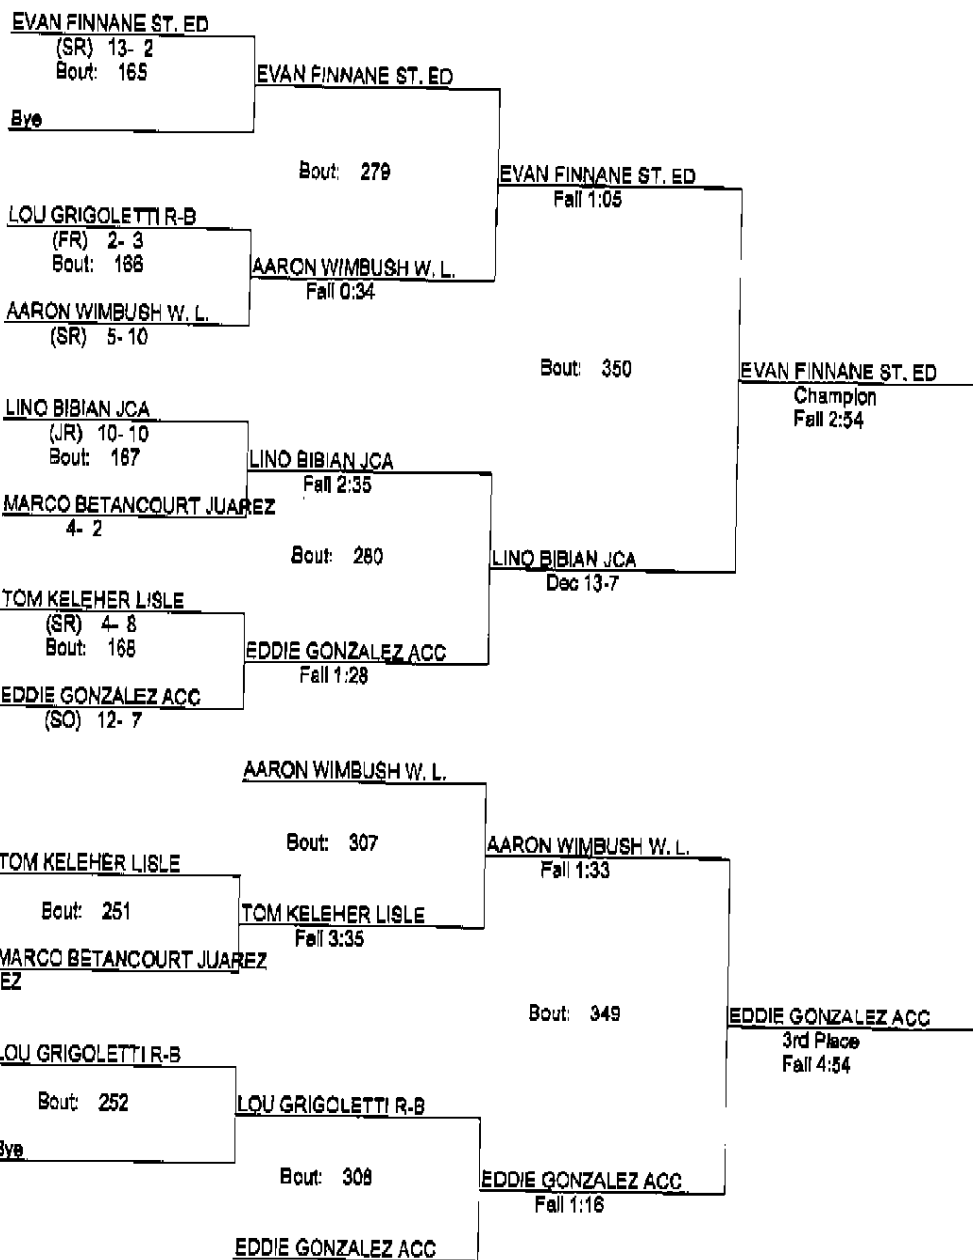

Lisle Melichar Invitational 2012

1/14/2012

285

- Place Winners -
1st EVAN FINNANE ST. ED (SR) 15- 2
2nd LINO BIBIAN JCA (JR) 12- 11
3rd EDDIE GONZALEZ ACC (SO) 15- 8
4th AARON WIMBUSH W. L. (SR) 7- 12