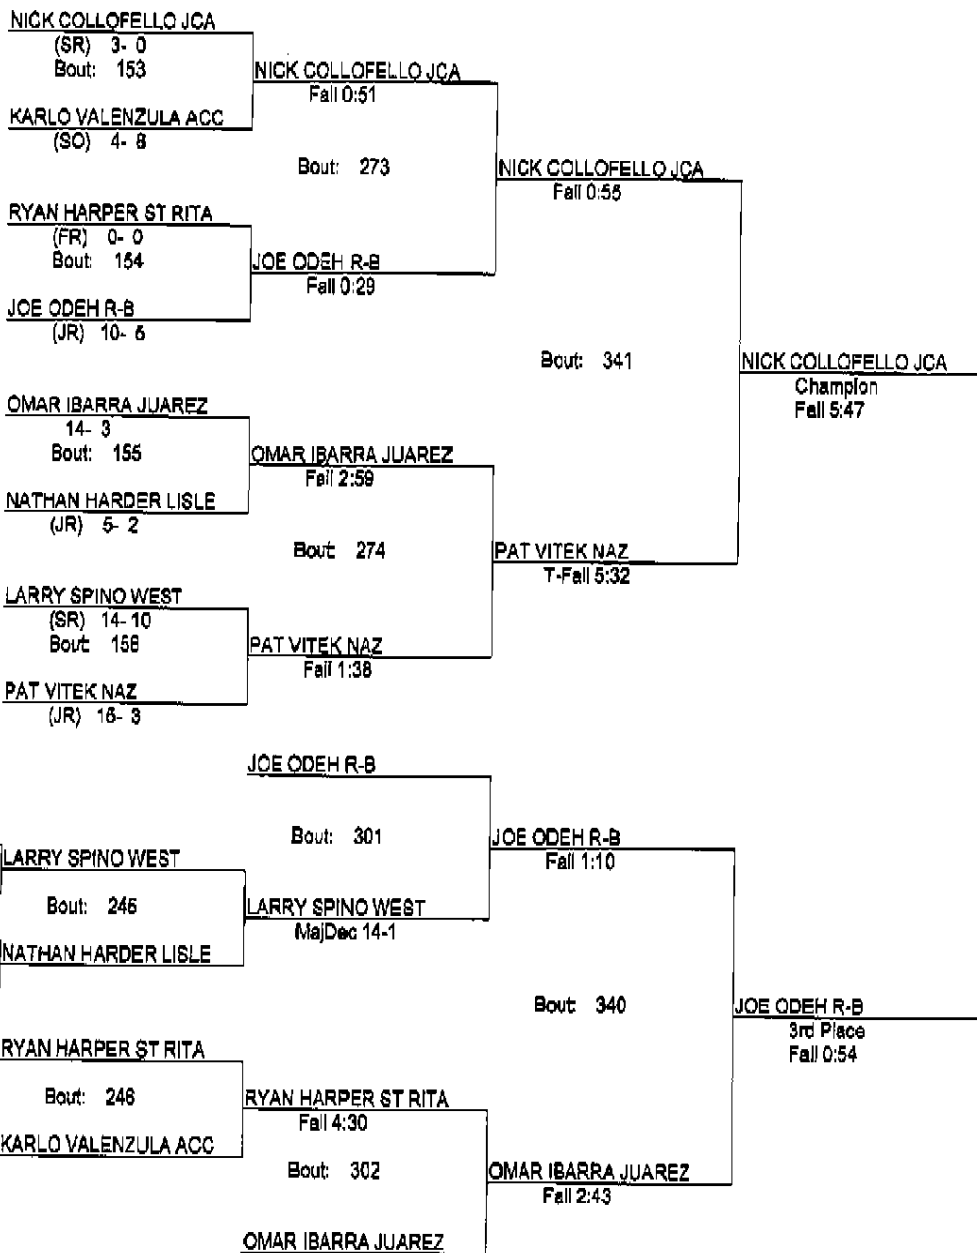

Lisle Melichar Invitational 2012

1/14/2012

182

- Place Winners -
1st NICK COLLOFELLO JCA (SR) 6- 0
2nd PAT VITEK NAZ (JR) 17- 4
3rd JOE ODEH R-B (JR) 13- 6
4th OMAR IBARRA JUAREZ 16- 5