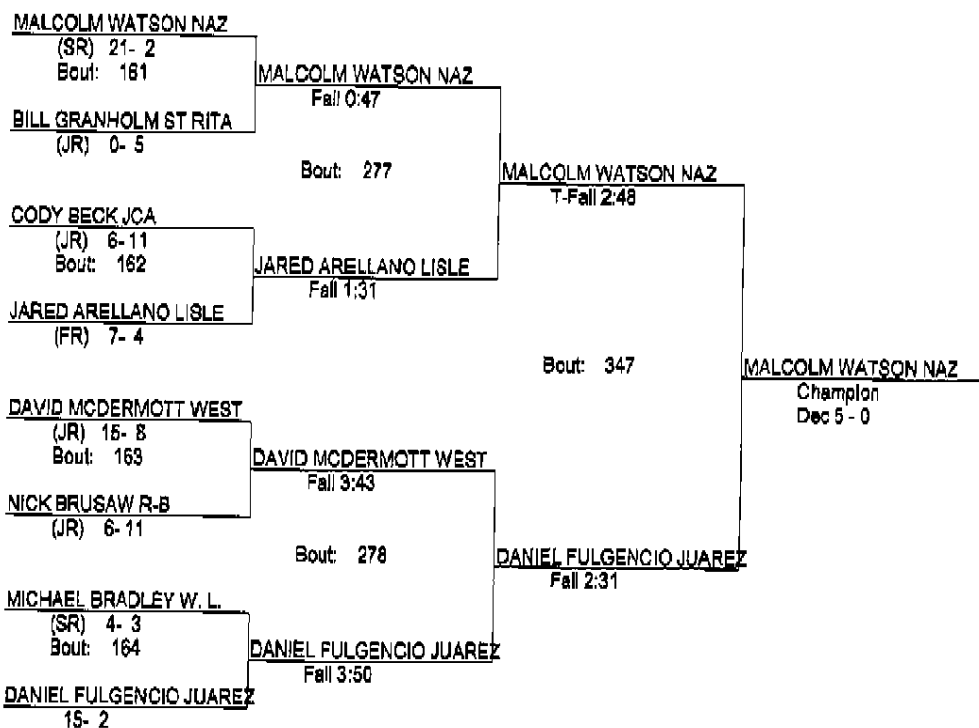

195

- Place Winners -
- 1st ANTHONY MCINERNEY JCA (SO) 13- 9
 - 2nd DAN DESIMONE NAZ (JR) 15- 6
 - 3rd LUKE BARAJAZ W. L. (JR) 12- 9
 - 4th DANNY MOWKA ACC (SO) 10- 12

Lisle Melichar Invitational 2012

1/14/2012

220

- Place Winners -
 1st MALCOLM WATSON NAZ (SR) 24- 2
 2nd DANIEL FULGENCIO JUAREZ 17- 3
 3rd DAVID MCDERMOTT WEST (JR) 18- 9
 4th MICHAEL BRADLEY W. L. (SR) 8- 5

Lisle Melichar Invitational 2012

1/14/2012