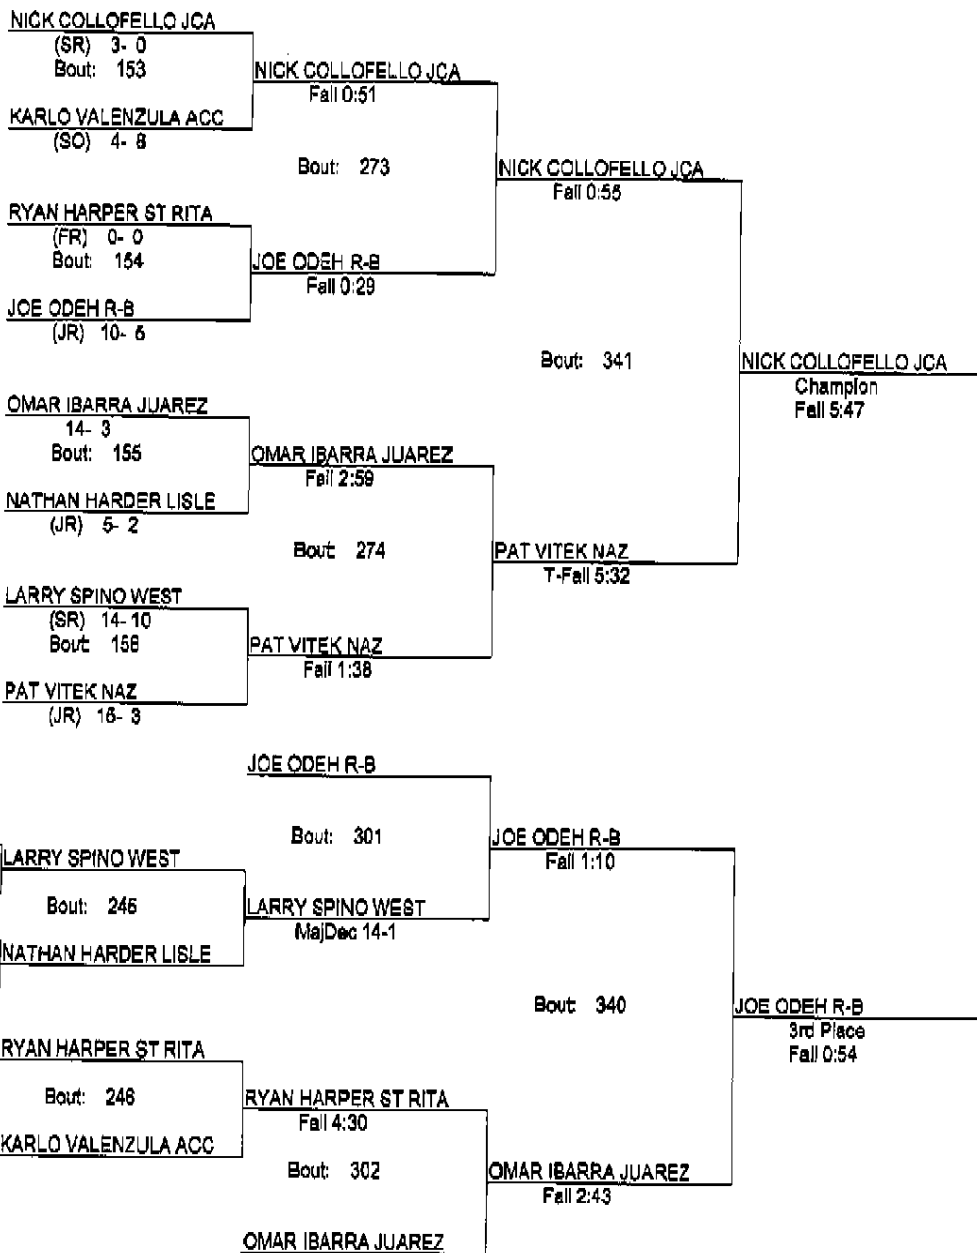

Lisle Melichar Invitational 2012

1/14/2012

182

1. Place Winners -
2. 1st NICK COLLOFELLO JCA (SR) 6- 0
   - 2nd PAT VITEK NAZ (JR) 17- 4
   - 3rd JOE ODEH R-B (JR) 13- 6
   - 4th OMAR IBARRA JUAREZ 16- 5