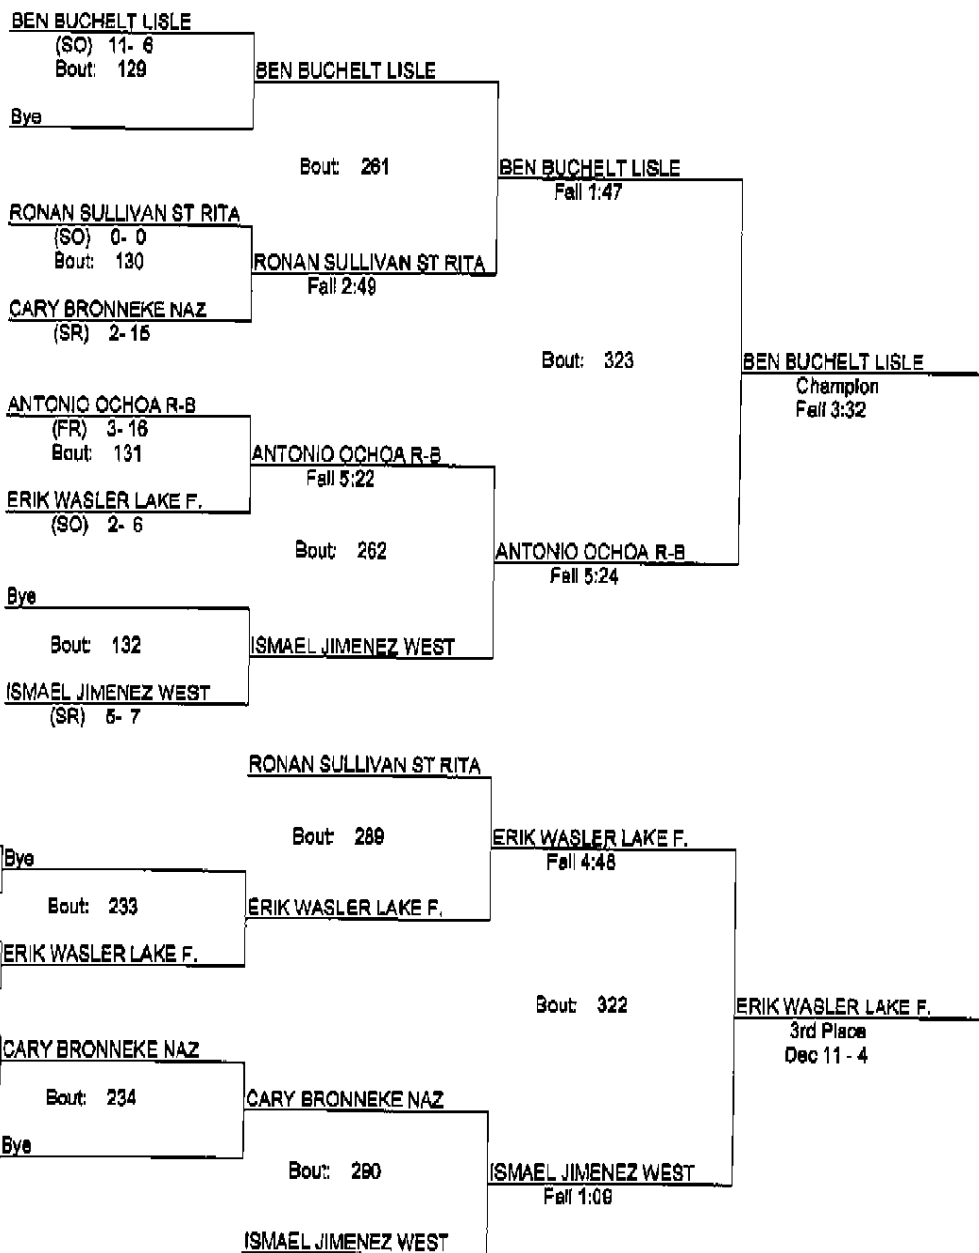

Lisle Melichar Invitational 2012

1/14/2012

132

- Place Winners -
1st BEN BUCHELT LISLE (SO) 13- 6
2nd ANTONIO OCHOA R-B (FR) 5-17
3rd ERIK WASLER LAKE F. (SO) 4- 7
4th ISMAEL JIMENEZ WEST (SR) 6- 9