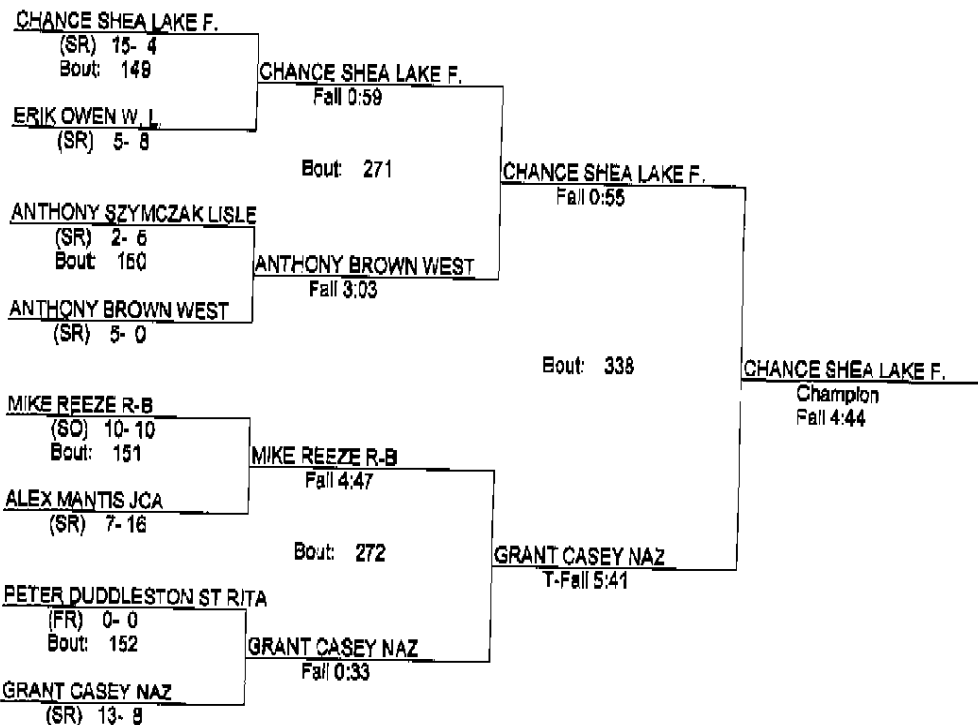

Lisle Melichar Invitational 2012

1/14/2012

170

1. Place Winners -
2. 1st CHANCE SHEA LAKE F. (SR) 15- 4
   - 2nd GRANT CASEY NAZ (SR) 15- 8
   - 3rd ALEX MANTIS JCA (SR) 10- 17
   - 4th MIKE REEZE R-B (SO) 12- 12