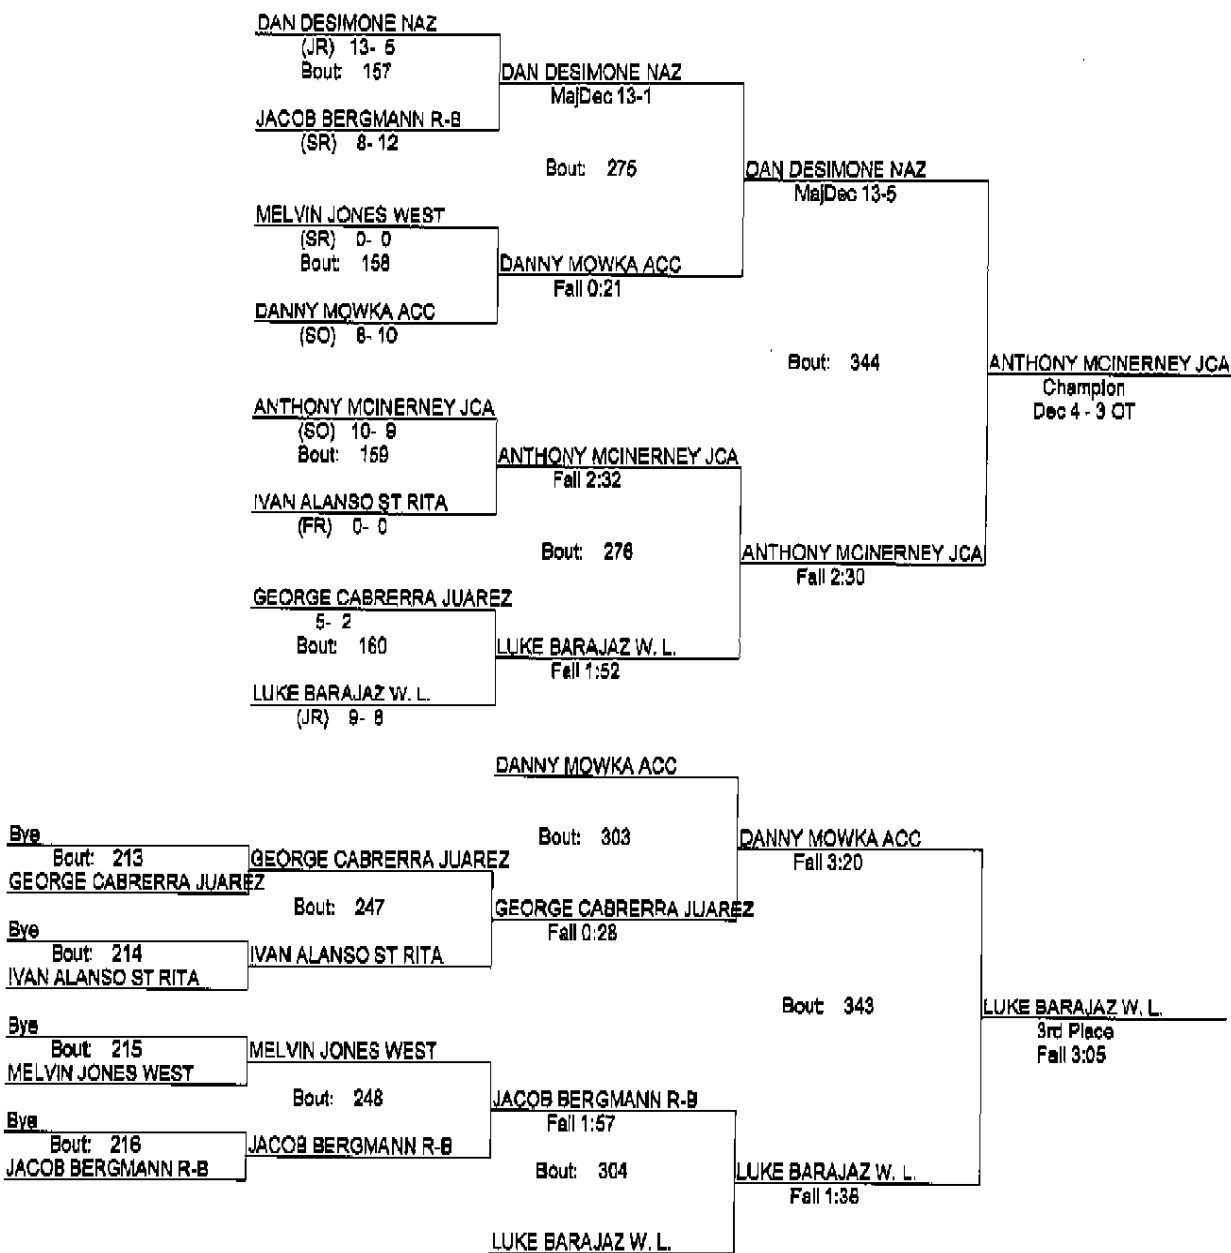

1/14/2012

182

- Place Winners -
- 1st NICK COLLOFELLO JCA (SR) 6- 0
 - 2nd PAT VITEK NAZ (JR) 17- 4
 - 3rd JOE ODEH R-B (JR) 13- 6
 - 4th OMAR IBARRA JUAREZ 16- 5

Lisle Melichar Invitational 2012

1/14/2012

195

- Place Winners -
- 1st ANTHONY MCINERNEY JCA (SO) 13- 9
 - 2nd DAN DESIMONE NAZ (JR) 15- 6
 - 3rd LUKE BARAJAZ W. L. (JR) 12- 9
 - 4th DANNY MOWKA ACC (SO) 10- 12

Lisle Melichar Invitational 2012

1/14/2012