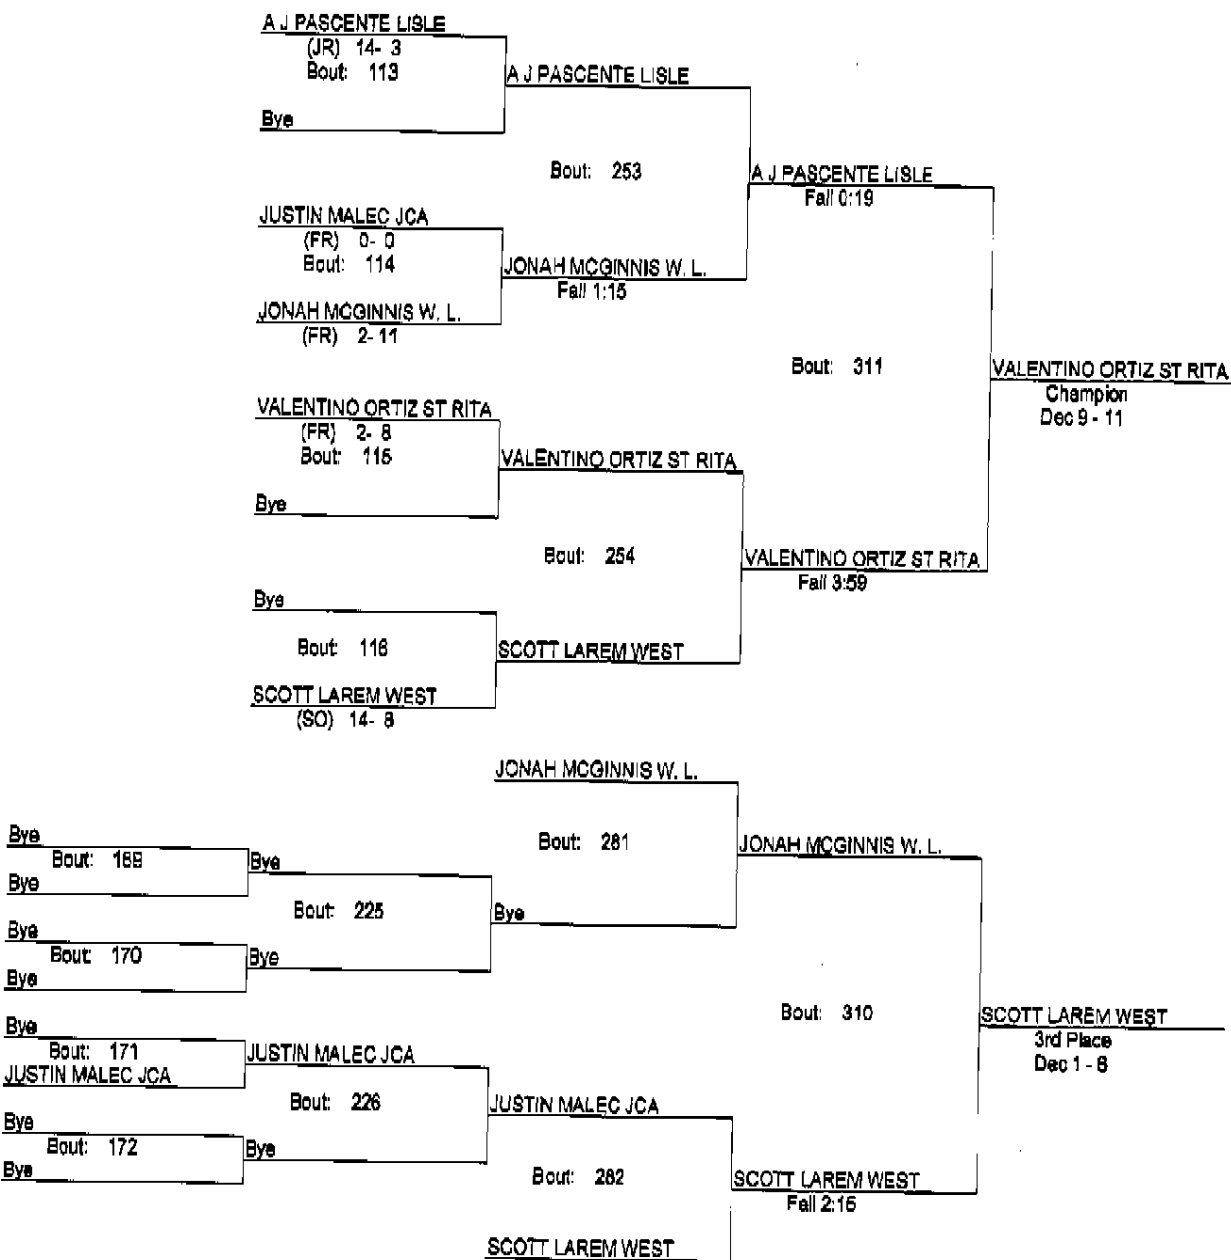

Lisle Melichar Invitational 2012

1/14/2012

Place	Score	Name	1st	2nd	3rd	4th
1	179.00	LISLE	3	3	2	
2	136.00	WALTHER LUTHERAN		4	1	3
3	133.00	JOLIET CATHOLIC	3	1	2	1
4	110.00	RIVERSIDE-BROOKFIELD		2	2	3
5	101.50	NAZARETH	1	3	1	
6	84.50	EVERGREEN PARK	2		1	
7	84.00	WESTMONT	1		2	2
8	79.50	LAKE FOREST	2		1	1
9	61.00	CHICAGO JUAREZ ACADEMY		1	1	1
10	55.00	AURORA CENTRAL CATHOLIC			1	2
11	40.00	ST. RITA JV	1			1
12	24.00	ELGIN ST. EDWARDS	1			

* Team has non-scoring wrestler

Lisle Melichar Invitational 2012

1/14/2012

106

1. Place Winners -
   1st VALENTINO ORTIZ ST RITA (FR) 4- 8
   2nd A J PASCENTE LISLE (JR) 15- 4
   3rd SCOTT LAREM WEST (SO) 16- 9
   4th JONAH MCGINNIS W. L. (FR) 3- 13