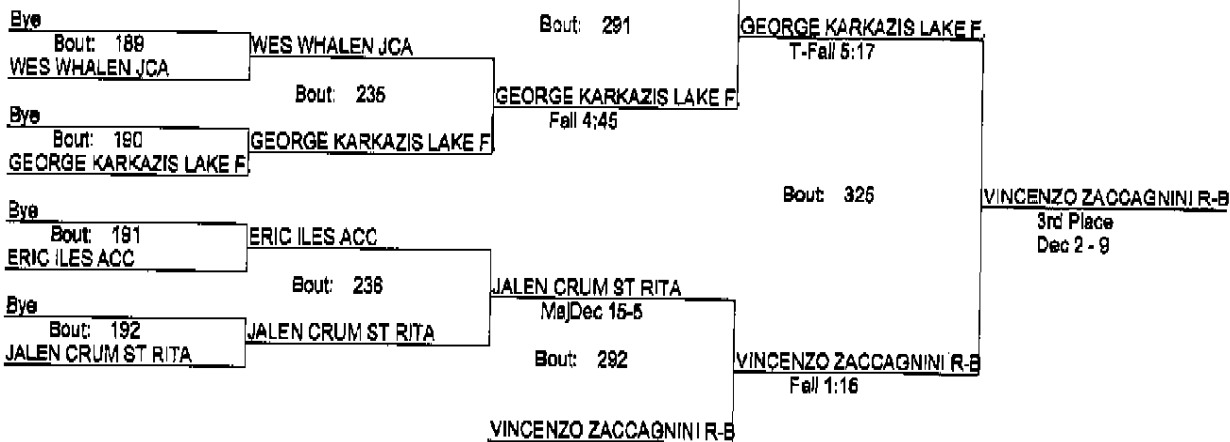

Lisle Melichar Invitational 2012

1/14/2012

138

1. Place Winners -
2. 1st BRIAN CZYL LISLE (JR) 20- 1
   - 2nd MAURICE WILSON W. L. (SR) 18- 4
   - 3rd VINCENZO ZACCAGNINI R-B (JR) 14- 5
   - 4th GEORGE KARKAZIS LAKE F. (FR) 2- 2