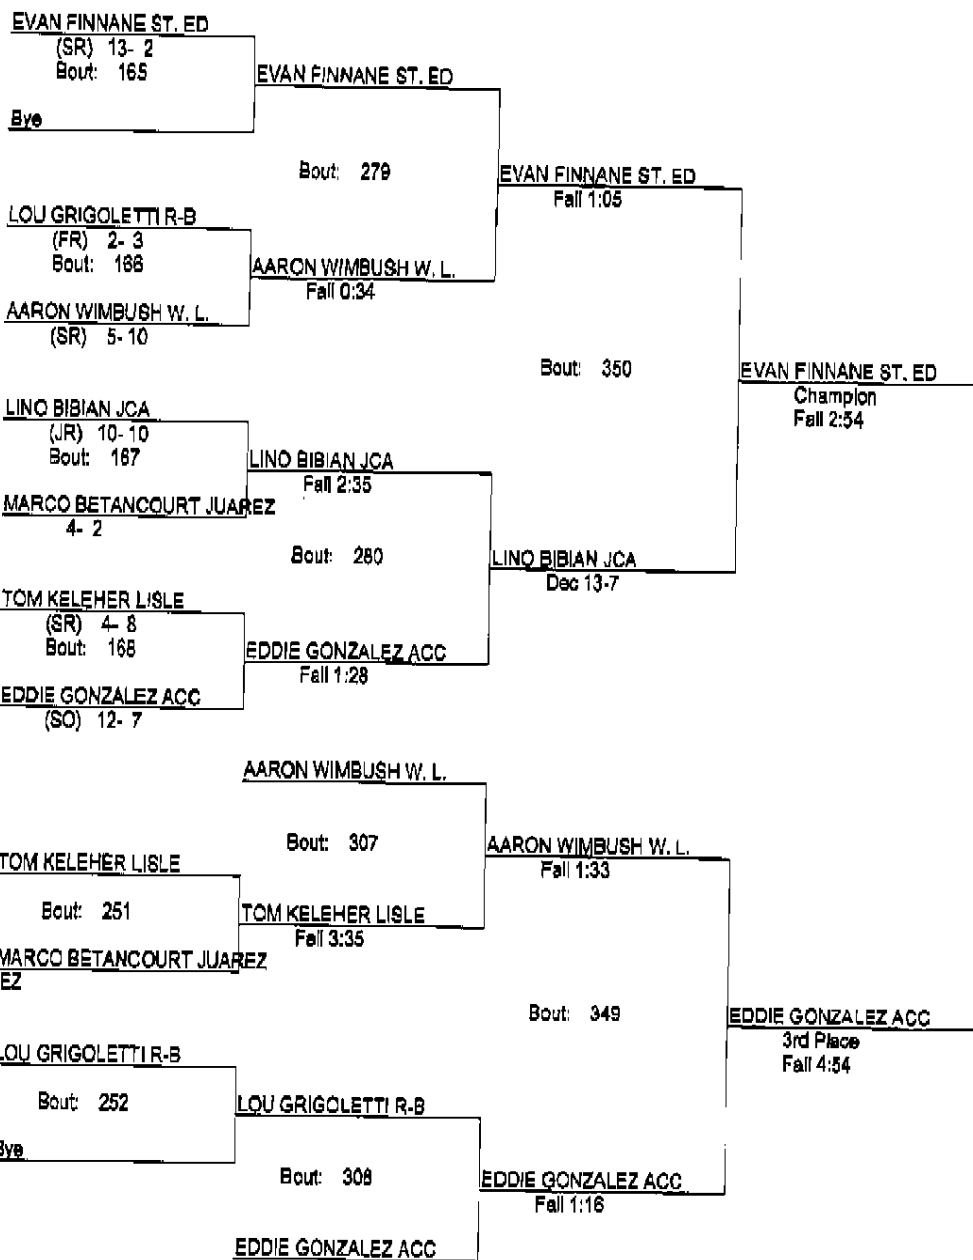

Lisle Melichar Invitational 2012

1/14/2012

285

1. Place Winners -
2. 1st EVAN FINNANE ST. ED (SR) 15- 2
   - 2nd LINO BIBIAN JCA (JR) 12- 11
   - 3rd EDDIE GONZALEZ ACC (SO) 15- 8
   - 4th AARON WIMBUSH W. L. (SR) 7- 12