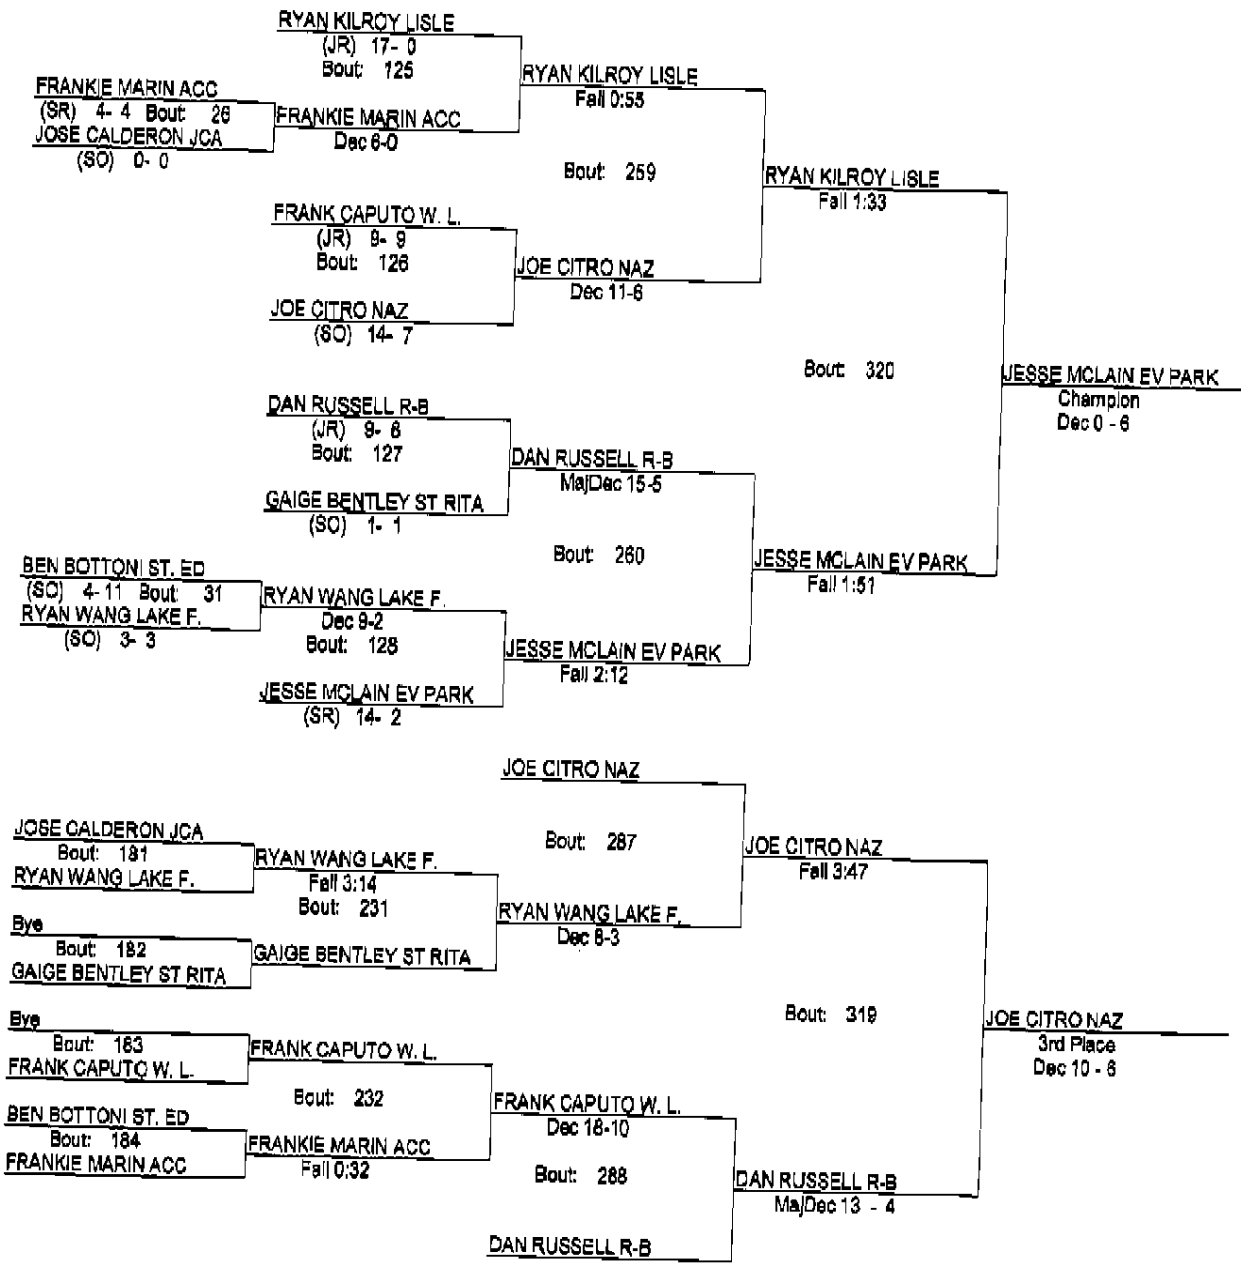

Lisle Melichar Invitational 2012

1/14/2012

126

1. Place Winners -
2. 1st JESSE MCLAIN EV PARK (SR) 17- 2
   - 2nd RYAN KILROY LISLE (JR) 19- 1
   - 3rd JOE CITRO NAZ (SO) 17- 8
   - 4th DAN RUSSELL R-B (JR) 11- 10