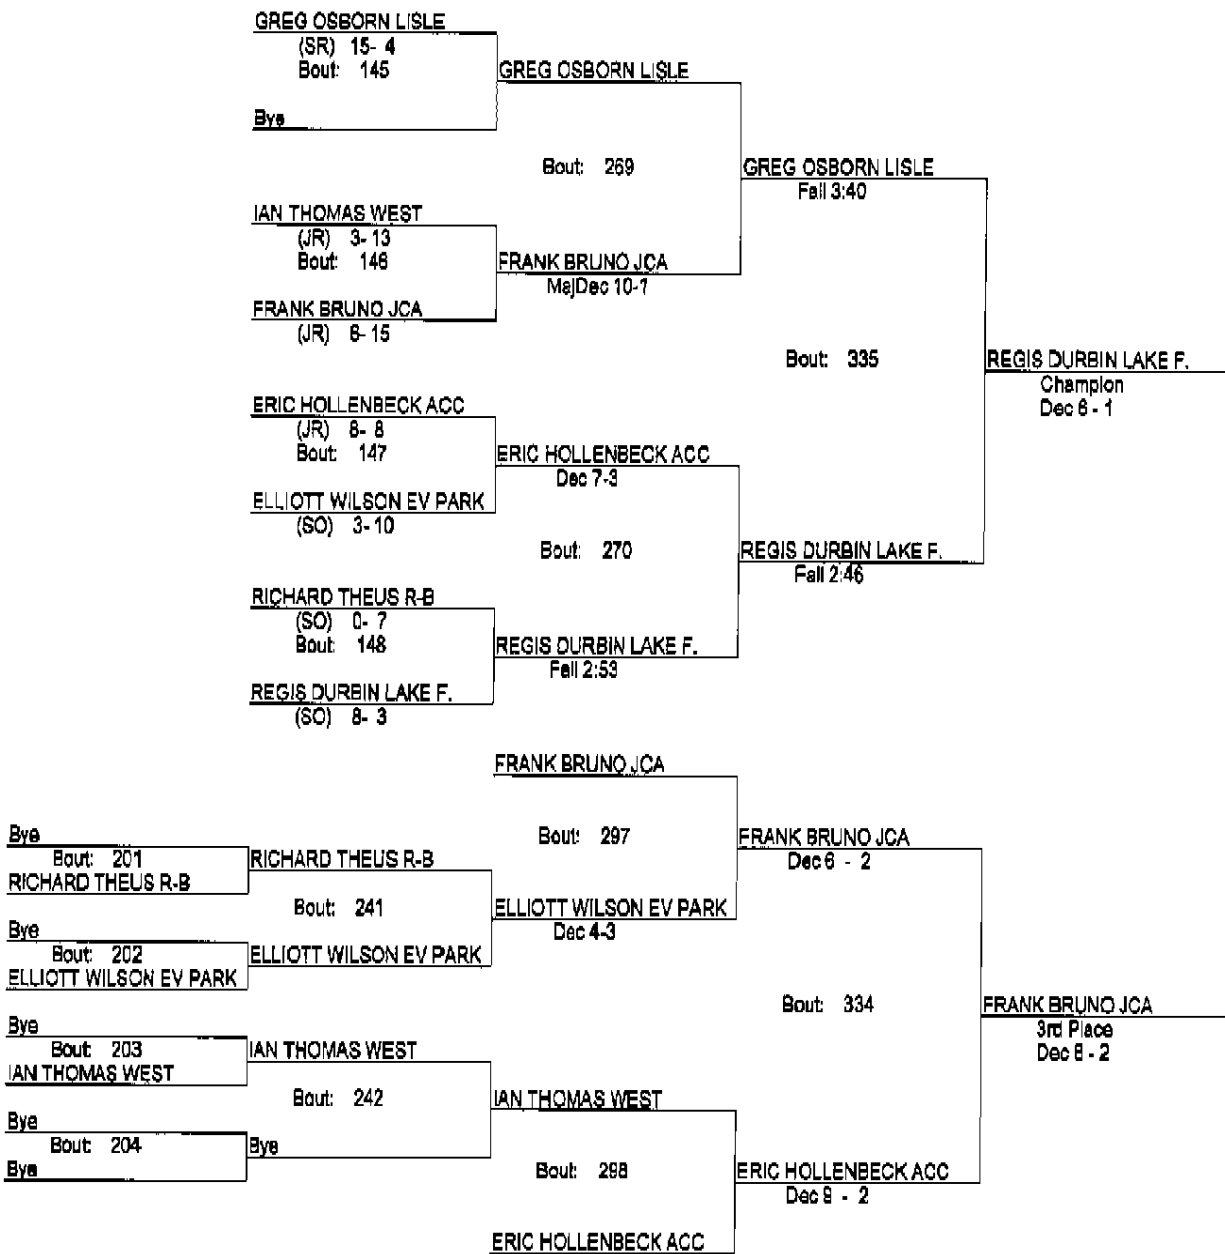

Lisle Melichar Invitational 2012

1/14/2012

160

- Place Winners -
1st REGIS DURBIN LAKE F. (SO) 11- 3
2nd GREG OSBORN LISLE (SR) 16- 5
3rd FRANK BRUNO JCA (JR) 9- 16
4th ERIC HOLLENBECK ACC (JR) 10- 10