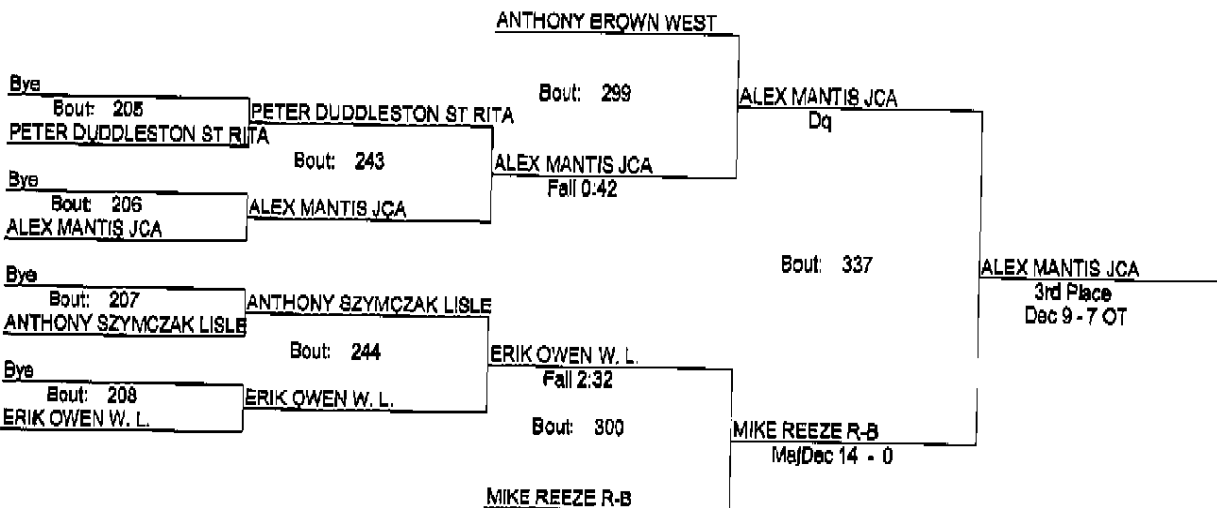

Lisle Melichar Invitational 2012

1/14/2012

170

1. Place Winners -
2. 1st CHANCE SHEA LAKE F. (SR) 15- 4
   - 2nd GRANT CASEY NAZ (SR) 15- 8
   - 3rd ALEX MANTIS JCA (SR) 10- 17
   - 4th MIKE REEZE R-B (SO) 12- 12