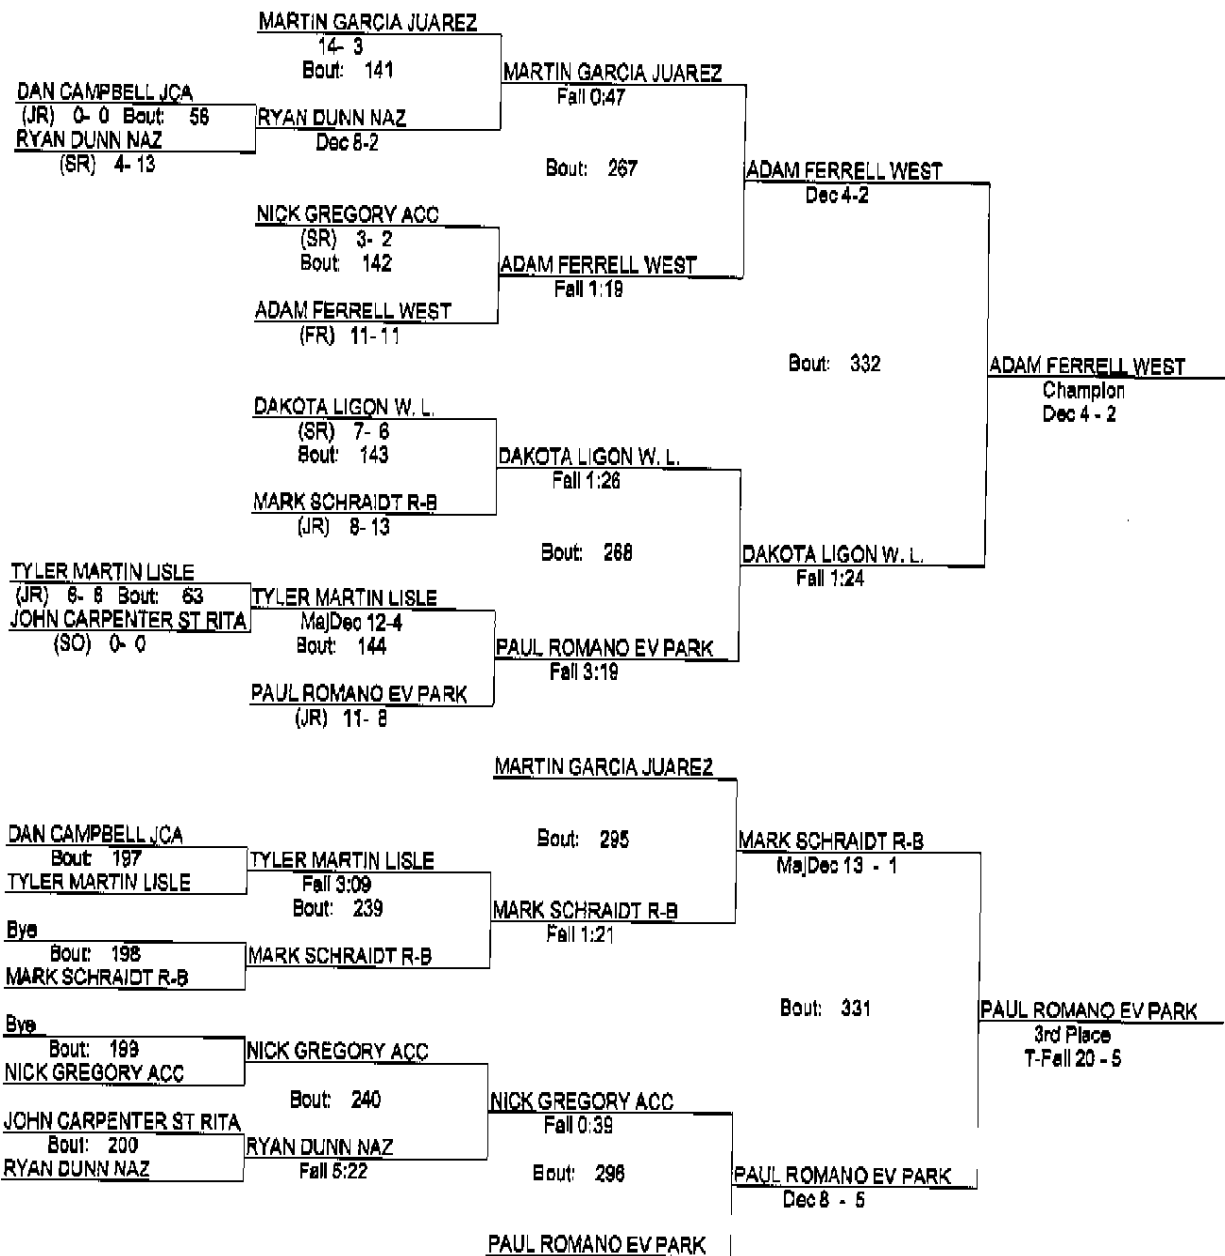

Lisle Melichar Invitational 2012

1/14/2012

152

- Place Winners -
- 1st ADAM FERRELL WEST (FR) 14- 11
- 2nd DAKOTA LIGON W. L. (SR) 9- 7
- 3rd PAUL ROMANO EV PARK (JR) 14- 9
- 4th MARK SCHRAIDT R-B (JR) 10- 15