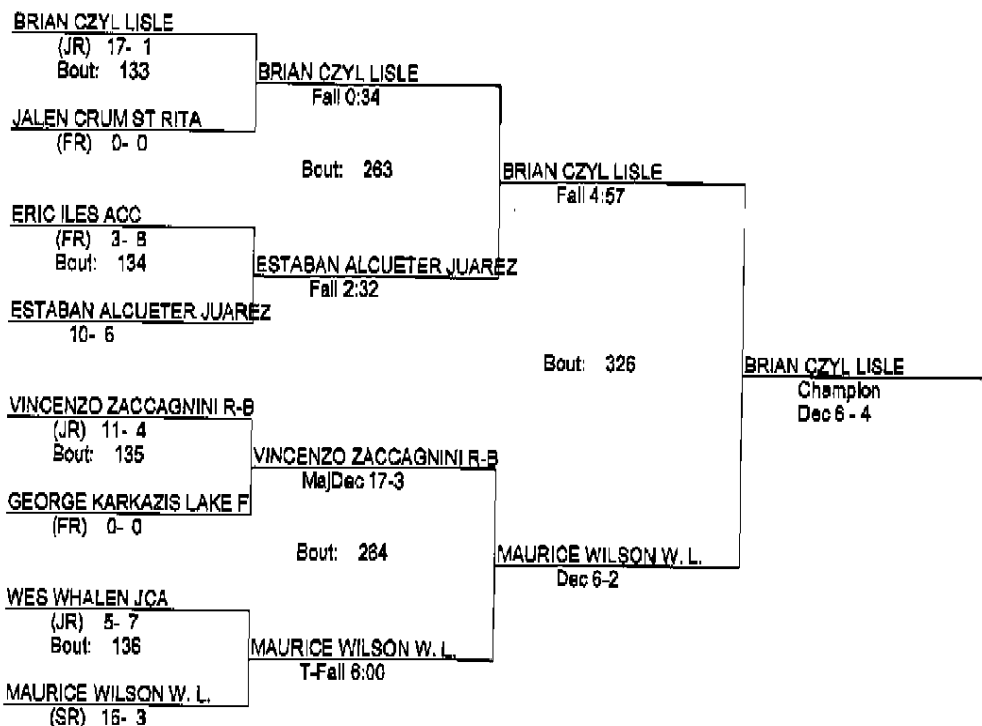

1/14/2012

132

- Place Winners -
 1st BEN BUCHELT LISLE (SO) 13- 6
 2nd ANTONIO OCHOA R-B (FR) 5-17
 3rd ERIK WASLER LAKE F. (SO) 4- 7
 4th ISMAEL JIMENEZ WEST (SR) 6- 9

Lisle Melichar Invitational 2012

1/14/2012

138

- Place Winners -
- 1st BRIAN CZYL LISLE (JR) 20- 1
 - 2nd MAURICE WILSON W. L. (SR) 18- 4
 - 3rd VINCENZO ZACCAGNINI R-B (JR) 14- 5
 - 4th GEORGE KARKAZIS LAKE F. (FR) 2- 2

Lisle Melichar Invitational 2012