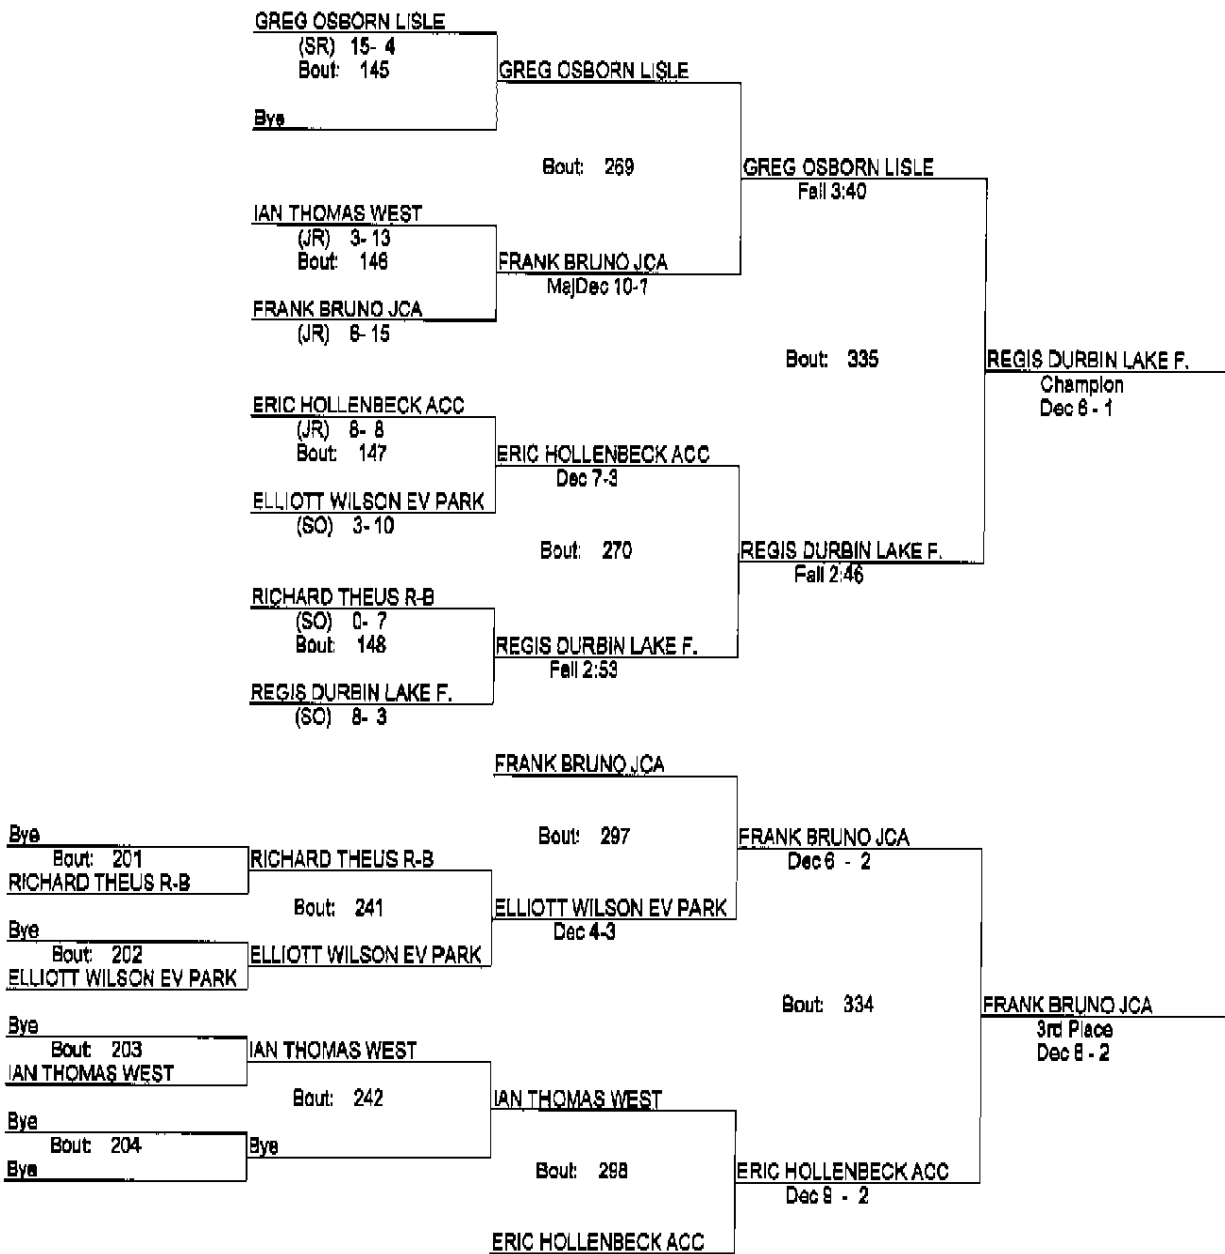

Lisle Melichar Invitational 2012

1/14/2012

160

1. Place Winners -
2. 1st REGIS DURBIN LAKE F. (SO) 11- 3
   - 2nd GREG OSBORN LISLE (SR) 16- 5
   - 3rd FRANK BRUNO JCA (JR) 9- 16
   - 4th ERIC HOLLENBECK ACC (JR) 10- 10