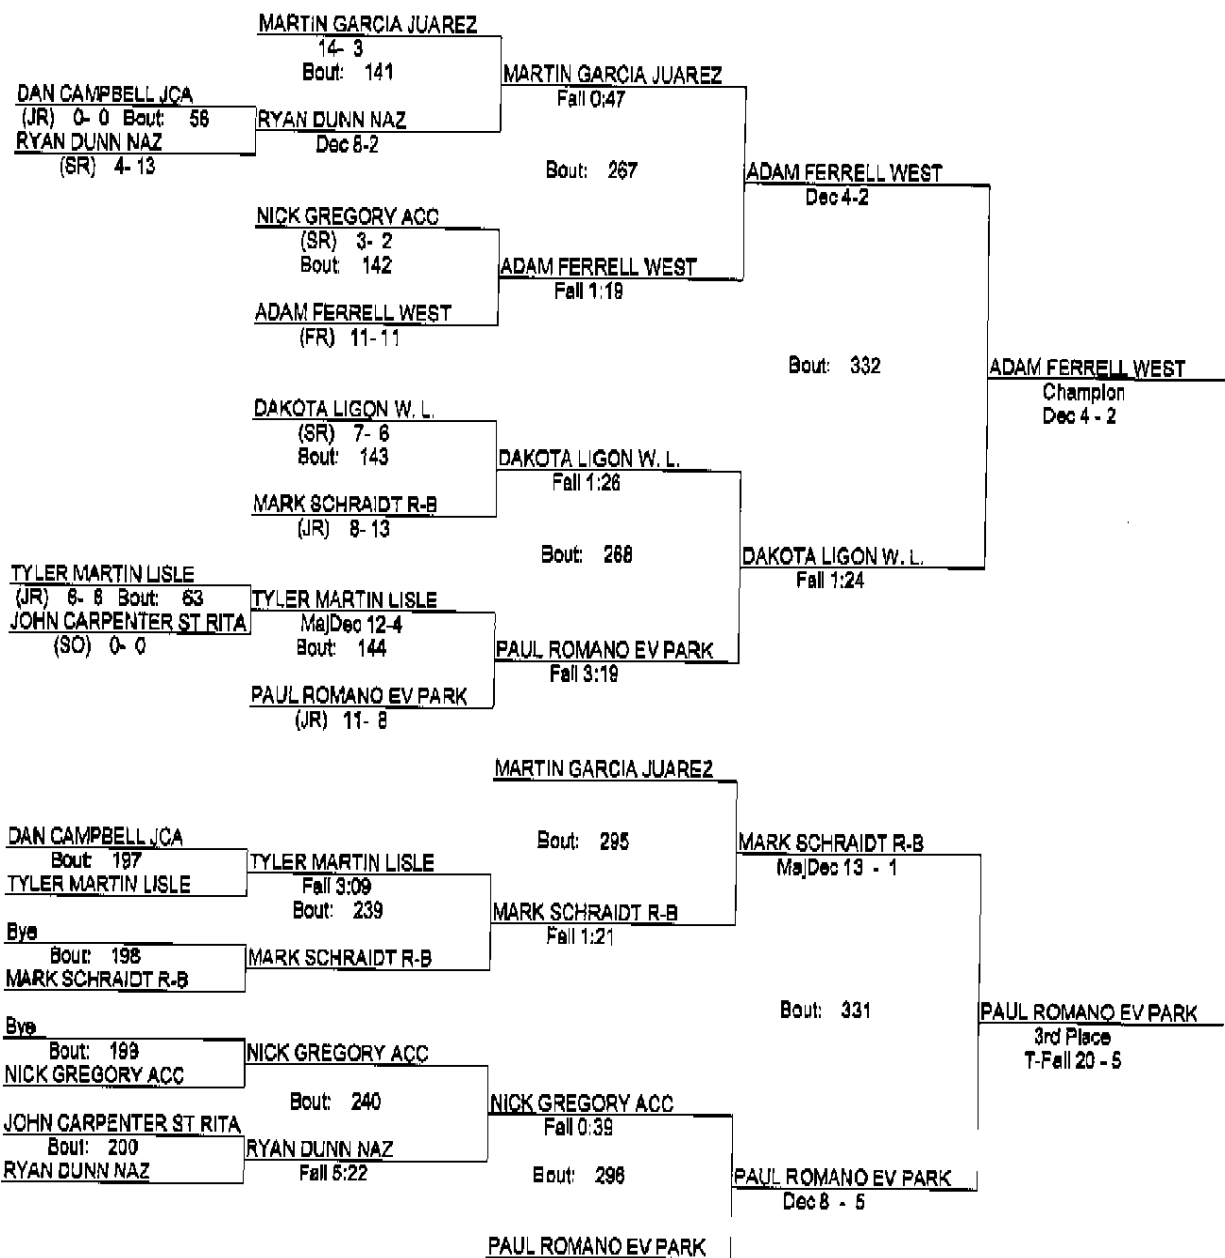

Lisle Melichar Invitational 2012

1/14/2012

152

1. **- Place Winners -**
2. 1st ADAM FERRELL WEST (FR) 14- 11
   - 2nd DAKOTA LIGON W. L. (SR) 9- 7
   - 3rd PAUL ROMANO EV PARK (JR) 14- 9
   - 4th MARK SCHRAIDT R-B (JR) 10- 15