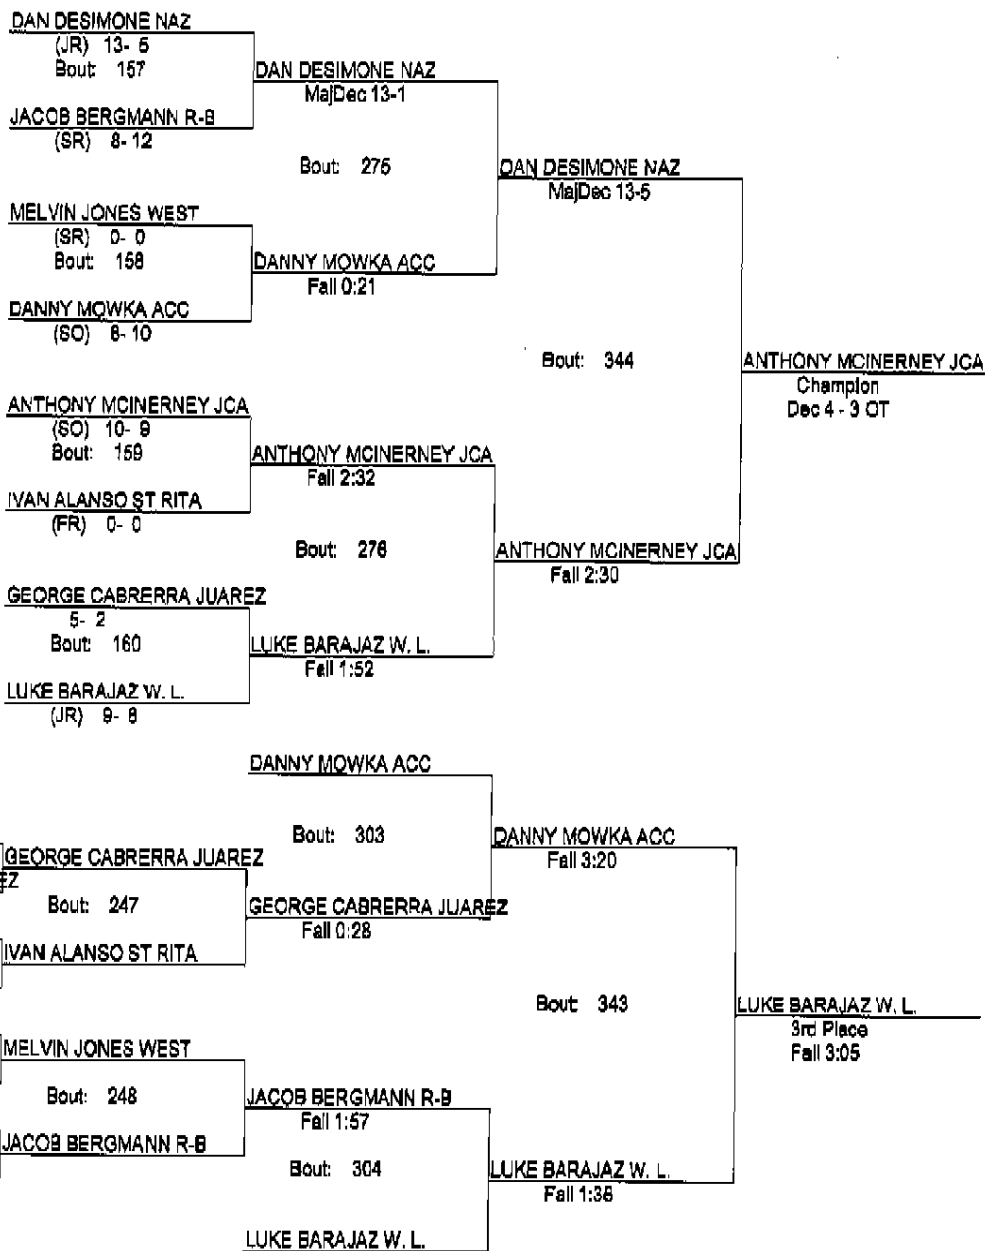

**Lisle Melichar Invitational 2012**

1/14/2012

182

- Place Winners -  
 1st NICK COLLOFELLO JCA (SR) 6- 0  
 2nd PAT VITEK NAZ (JR) 17- 4  
 3rd JOE ODEH R-B (JR) 13- 6  
 4th OMAR IBARRA JUAREZ 16- 5

### Lisle Melichar Invitational 2012

1/14/2012

195

- Place Winners -
- 1st ANTHONY MCINERNEY JCA (SO) 13- 9
  - 2nd DAN DESIMONE NAZ (JR) 15- 6
  - 3rd LUKE BARAJAZ W. L. (JR) 12- 9
  - 4th DANNY MOWKA ACC (SO) 10- 12