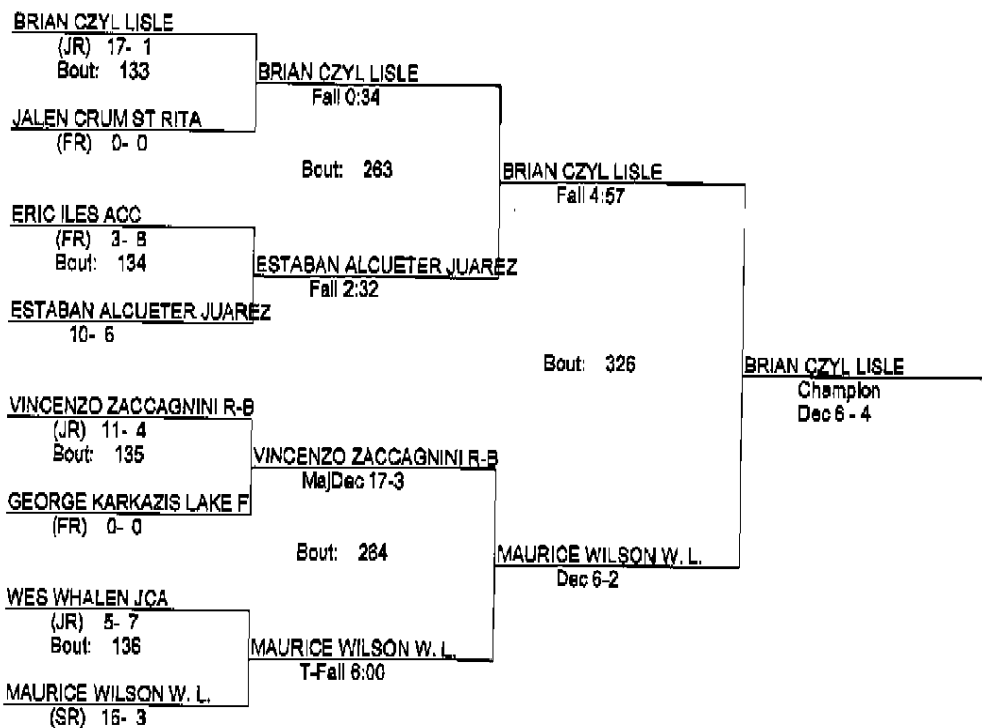

Lisle Melichar Invitational 2012

1/14/2012

138

1. Place Winners -
2. 1st BRIAN CZYL LISLE (JR) 20- 1
   - 2nd MAURICE WILSON W. L. (SR) 18- 4
   - 3rd VINCENZO ZACCAGNINI R-B (JR) 14- 5
   - 4th GEORGE KARKAZIS LAKE F. (FR) 2- 2