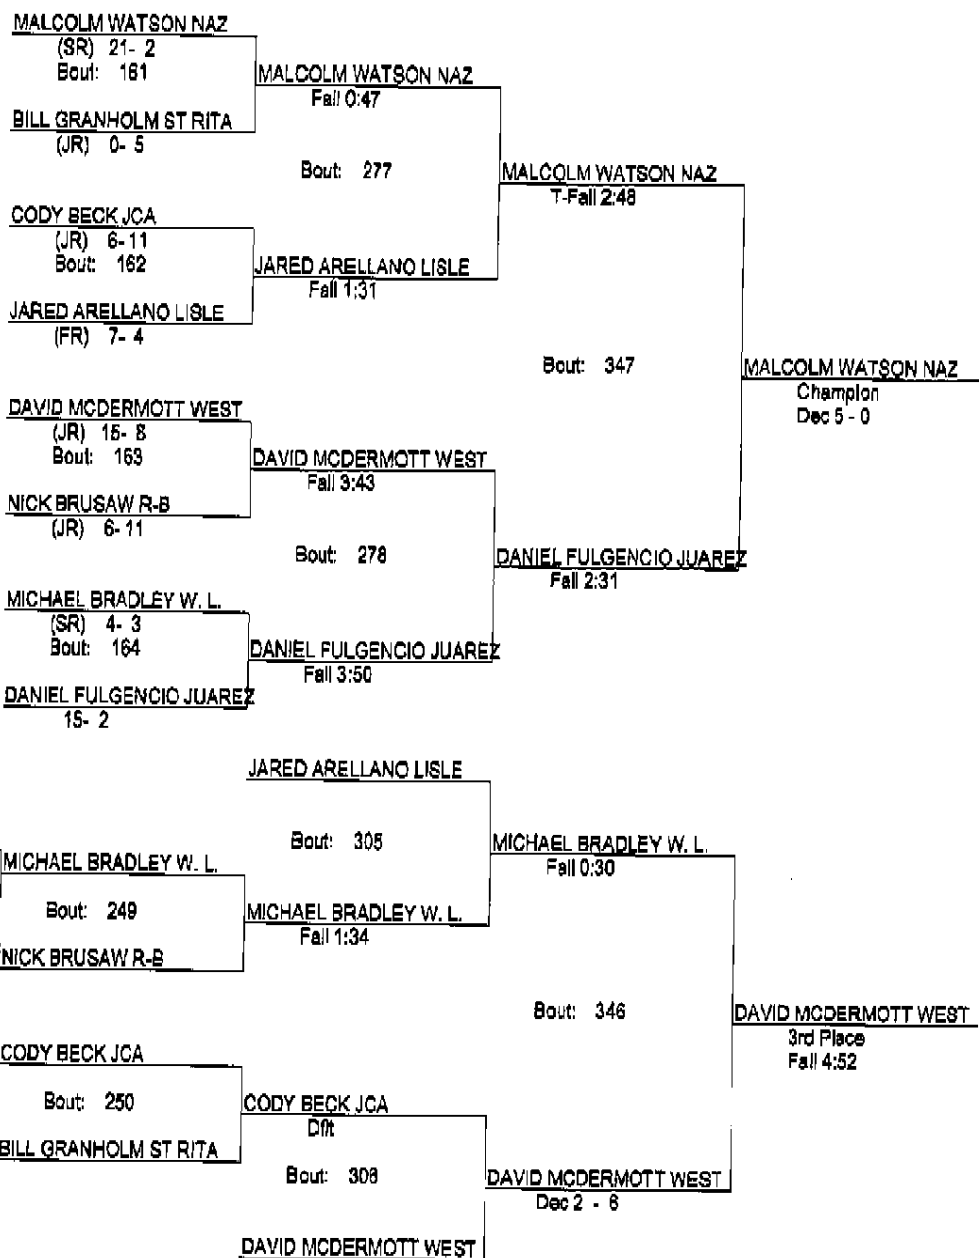

### Lisle Melichar Invitational 2012

1/14/2012

195

- Place Winners -
- 1st ANTHONY MCINERNEY JCA (SO) 13- 9
  - 2nd DAN DESIMONE NAZ (JR) 15- 6
  - 3rd LUKE BARAJAZ W. L. (JR) 12- 9
  - 4th DANNY MOWKA ACC (SO) 10- 12

### Lisle Melichar Invitational 2012

1/14/2012

220

- Place Winners -  
 1st MALCOLM WATSON NAZ (SR) 24- 2  
 2nd DANIEL FULGENCIO JUAREZ 17- 3  
 3rd DAVID MCDERMOTT WEST (JR) 18- 9  
 4th MICHAEL BRADLEY W. L. (SR) 8- 5