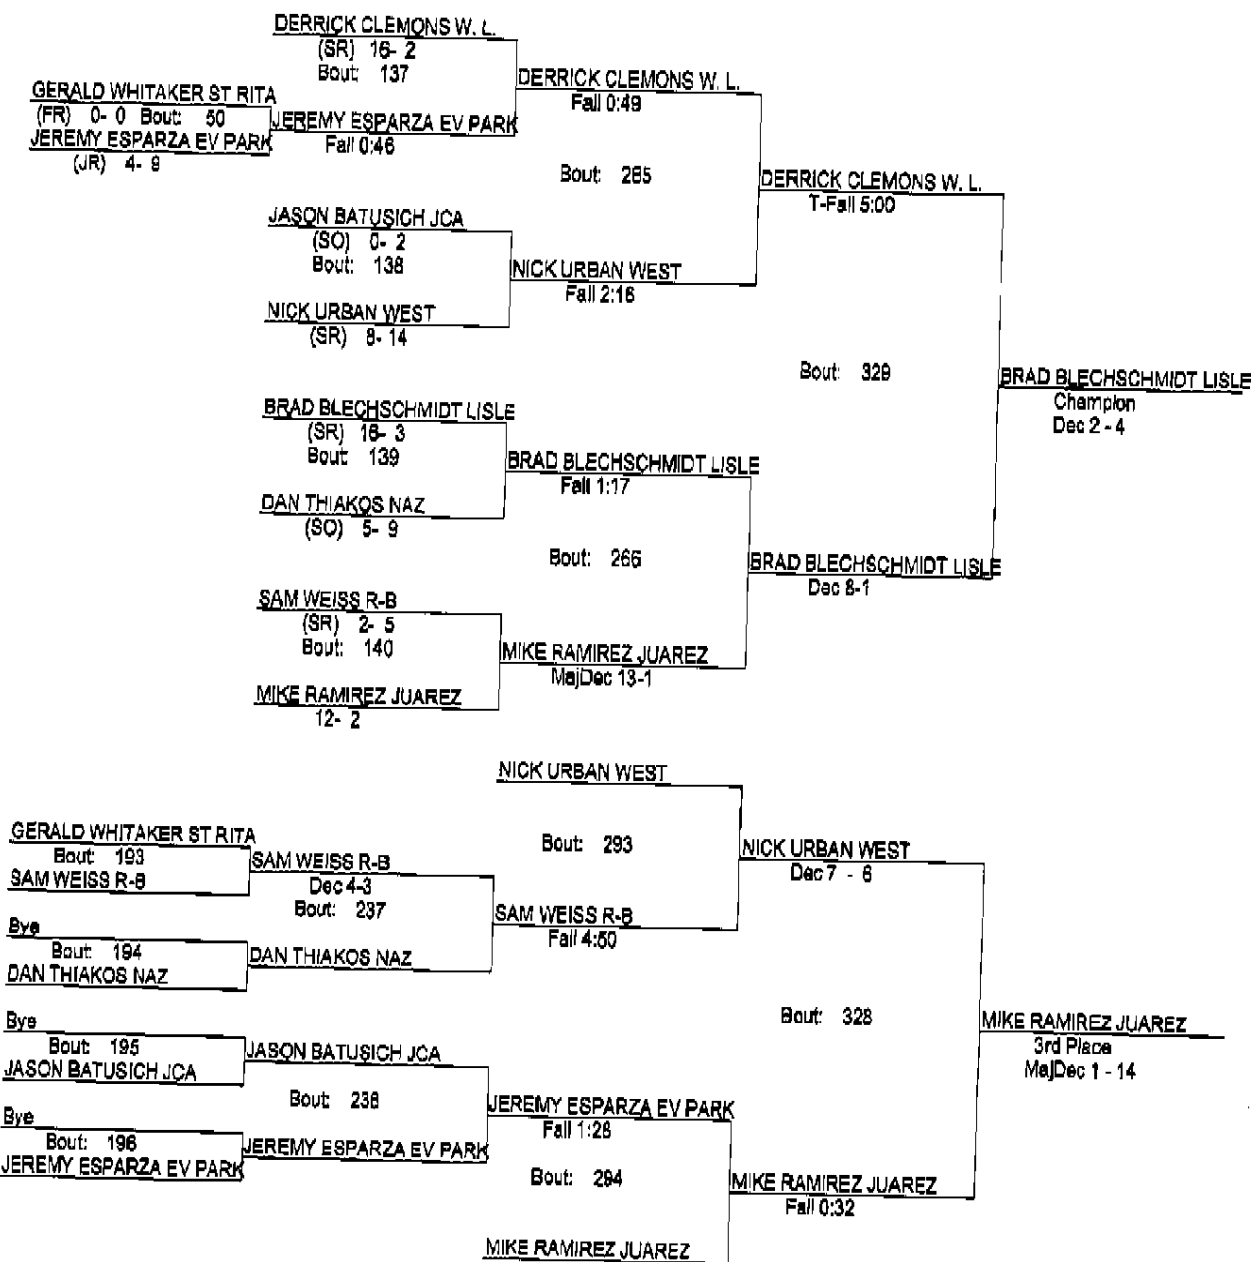

Lisle Melichar Invitational 2012

1/14/2012

145

- Place Winners -
1st BRAD BLECHSCHMIDT LISLE (SR) 18-3
2nd DERRICK CLEMONS W. L. (SR) 18-3
3rd MIKE RAMIREZ JUAREZ 16-3
4th NICK URBAN WEST (SR) 10-16