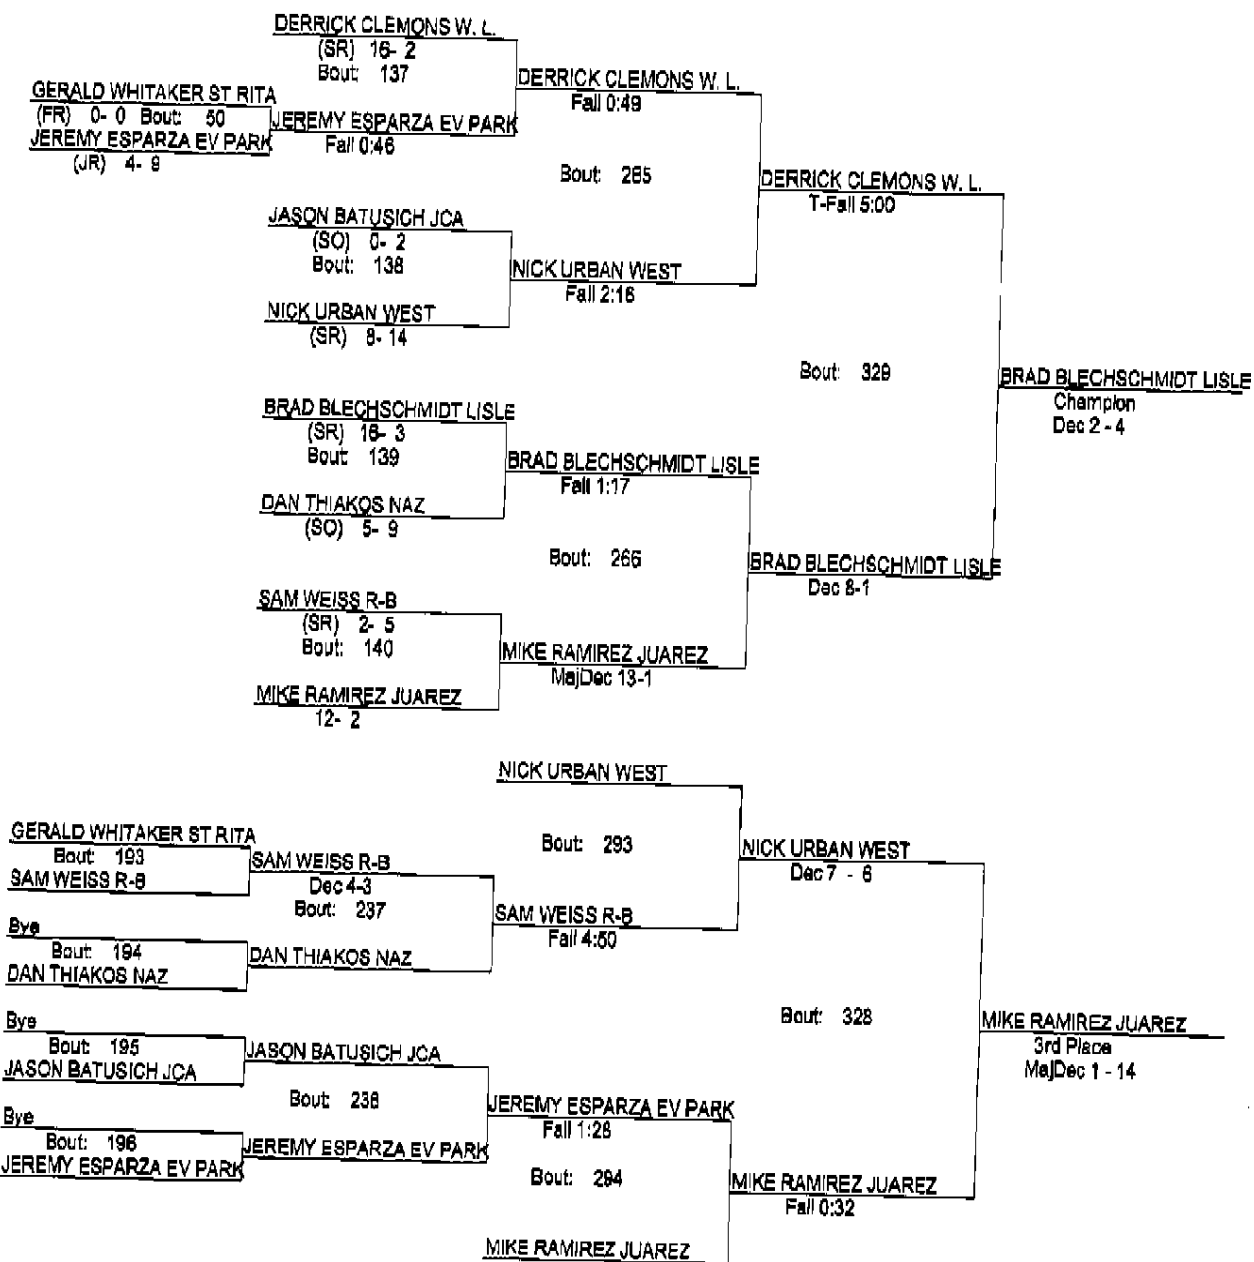

Lisle Melichar Invitational 2012

1/14/2012

145

1. Place Winners -
2. 1st BRAD BLECHSCHMIDT LISLE (SR) 18-3
   - 2nd DERRICK CLEMONS W. L. (SR) 18-3
   - 3rd MIKE RAMIREZ JUAREZ 16-3
   - 4th NICK URBAN WEST (SR) 10-16