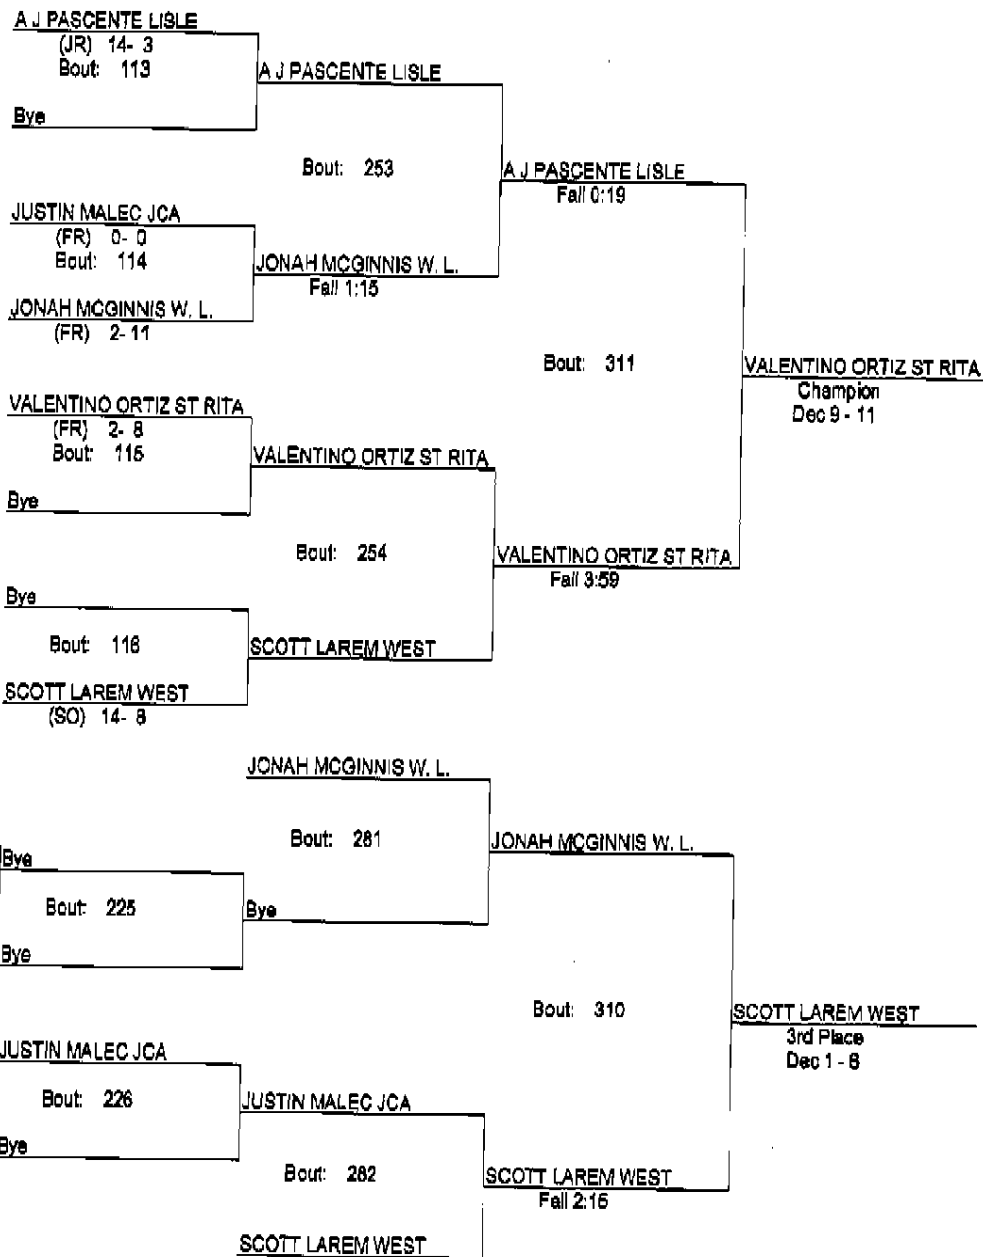

Lisle Melichar Invitational 2012

1/14/2012

Place	Score	Name	1st	2nd	3rd	4th
1	179.00	LISLE	3	3	2	
2	136.00	WALTHER LUTHERAN		4	1	3
3	133.00	JOLIET CATHOLIC	3	1	2	1
4	110.00	RIVERSIDE-BROOKFIELD		2	2	3
5	101.50	NAZARETH	1	3	1	
6	84.50	EVERGREEN PARK	2		1	
7	84.00	WESTMONT	1		2	2
8	79.50	LAKE FOREST	2		1	1
9	61.00	CHICAGO JUAREZ ACADEMY		1	1	1
10	55.00	AURORA CENTRAL CATHOLIC			1	2
11	40.00	ST. RITA JV	1			1
12	24.00	ELGIN ST. EDWARDS	1			

* Team has non-scoring wrestler

Lisle Melichar Invitational 2012

1/14/2012

106

1. Place Winners -
2. 1st VALENTINO ORTIZ ST RITA (FR) 4- 8
   - 2nd AJ PASCENTE LISLE (JR) 15- 4
   - 3rd SCOTT LAREM WEST (SO) 16- 9
   - 4th JONAH MCGINNIS W. L. (FR) 3- 13