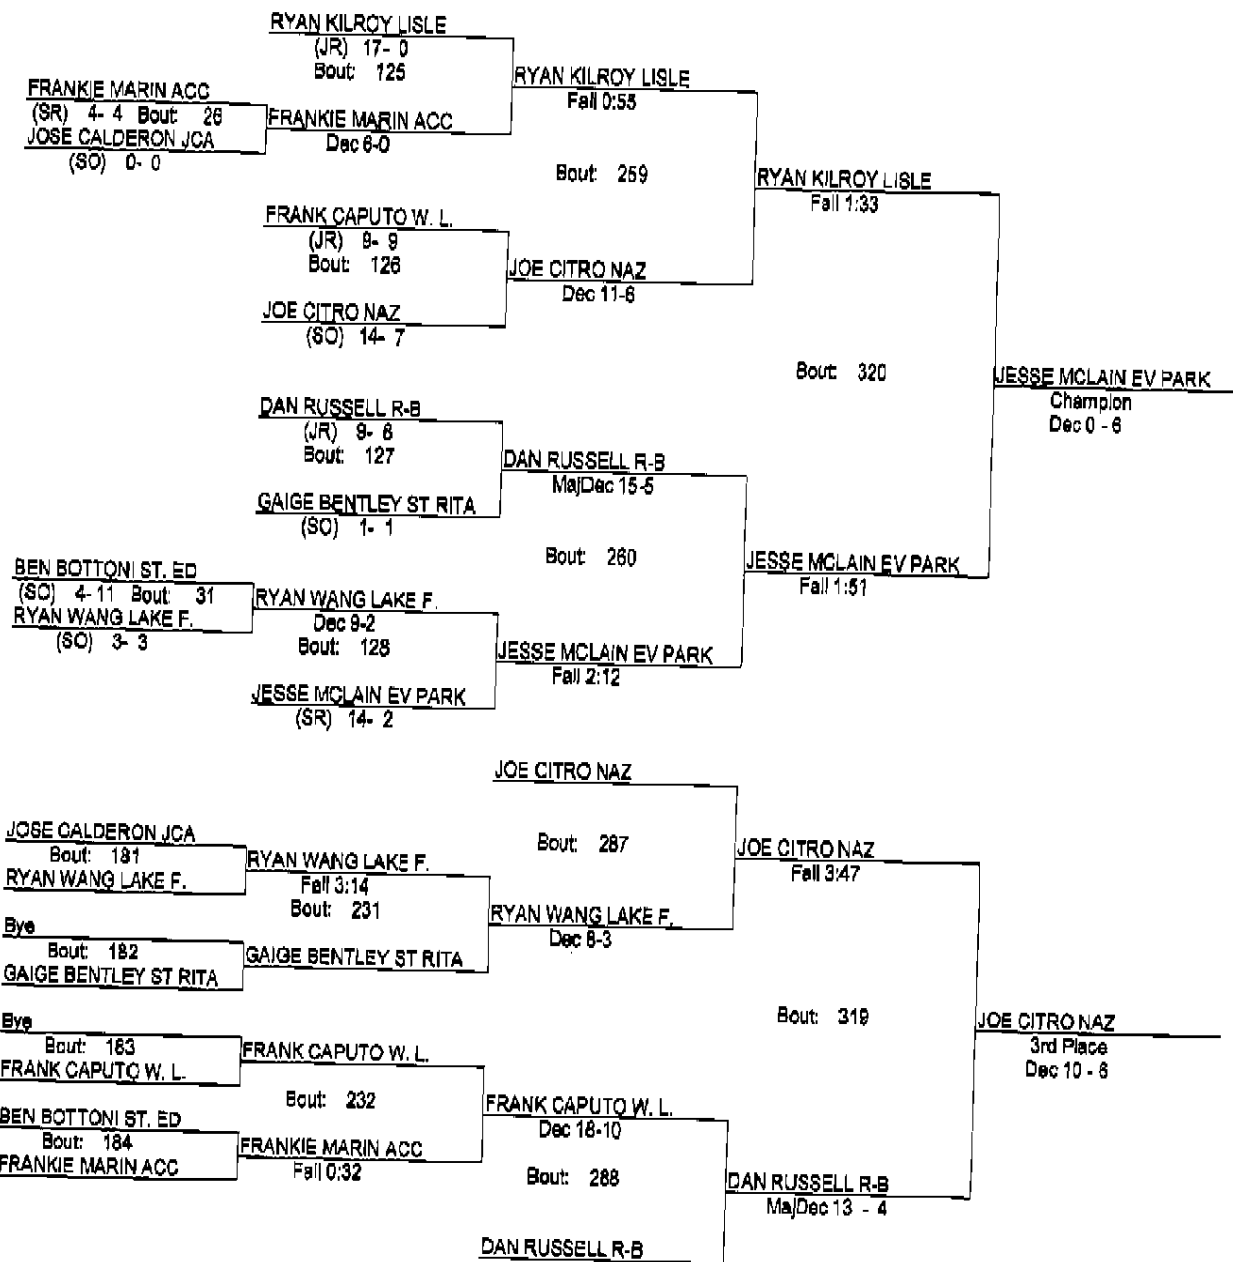

Lisle Melichar Invitational 2012

1/14/2012

126

1. Place Winners -
2. 1st JESSE MCLAIN EV PARK (SR) 17- 2
   - 2nd RYAN KILROY LISLE (JR) 19- 1
   - 3rd JOE CITRO NAZ (SO) 17- 8
   - 4th DAN RUSSELL R-B (JR) 11- 10