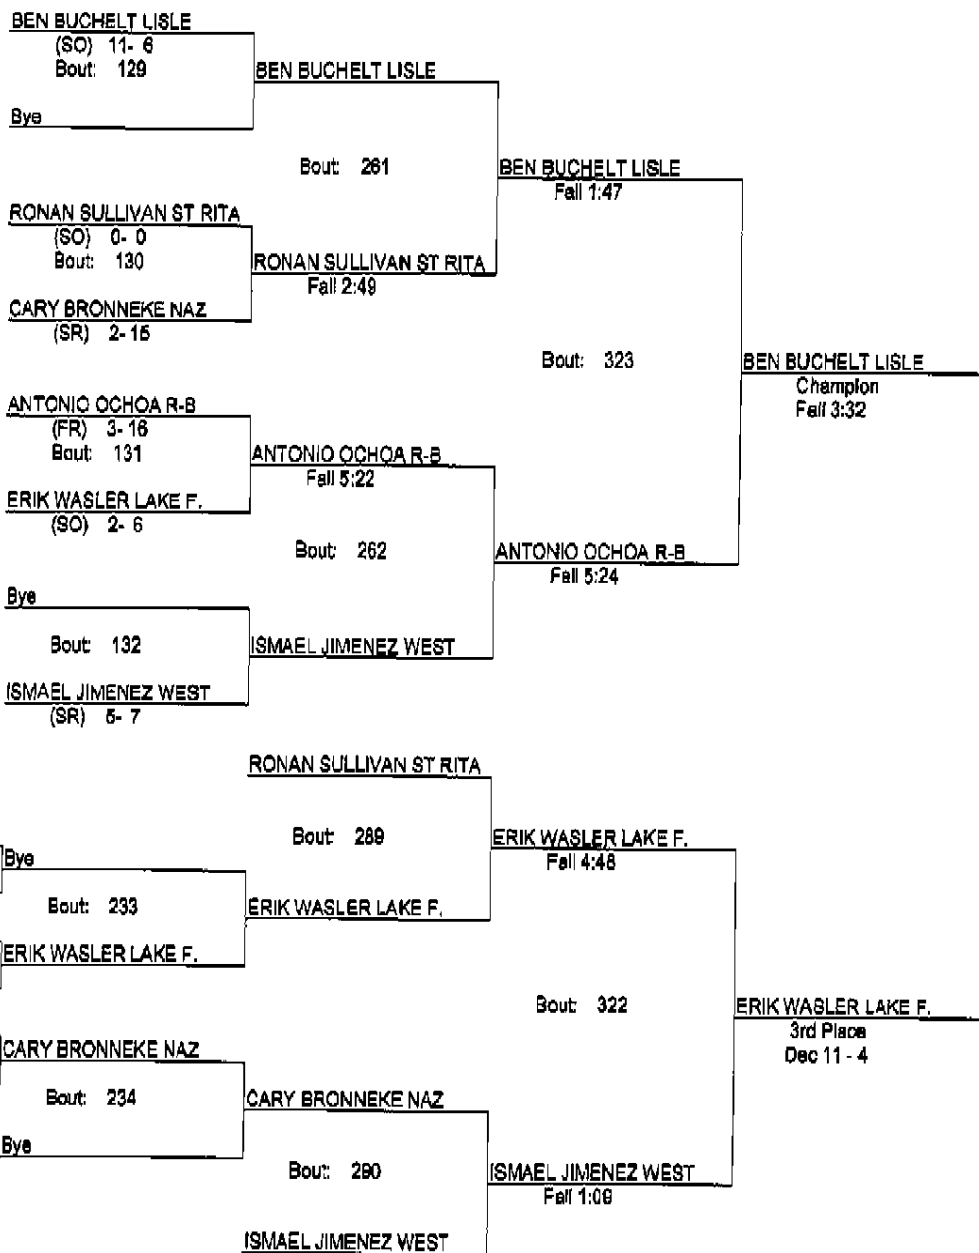

Lisle Melichar Invitational 2012

1/14/2012

132

- Place Winners -
1st BEN BUCHELT LISLE (SO) 13- 6
2nd ANTONIO OCHOA R-B (FR) 5- 17
3rd ERIK WASLER LAKE F. (SO) 4- 7
4th ISMAEL JIMENEZ WEST (SR) 6- 9