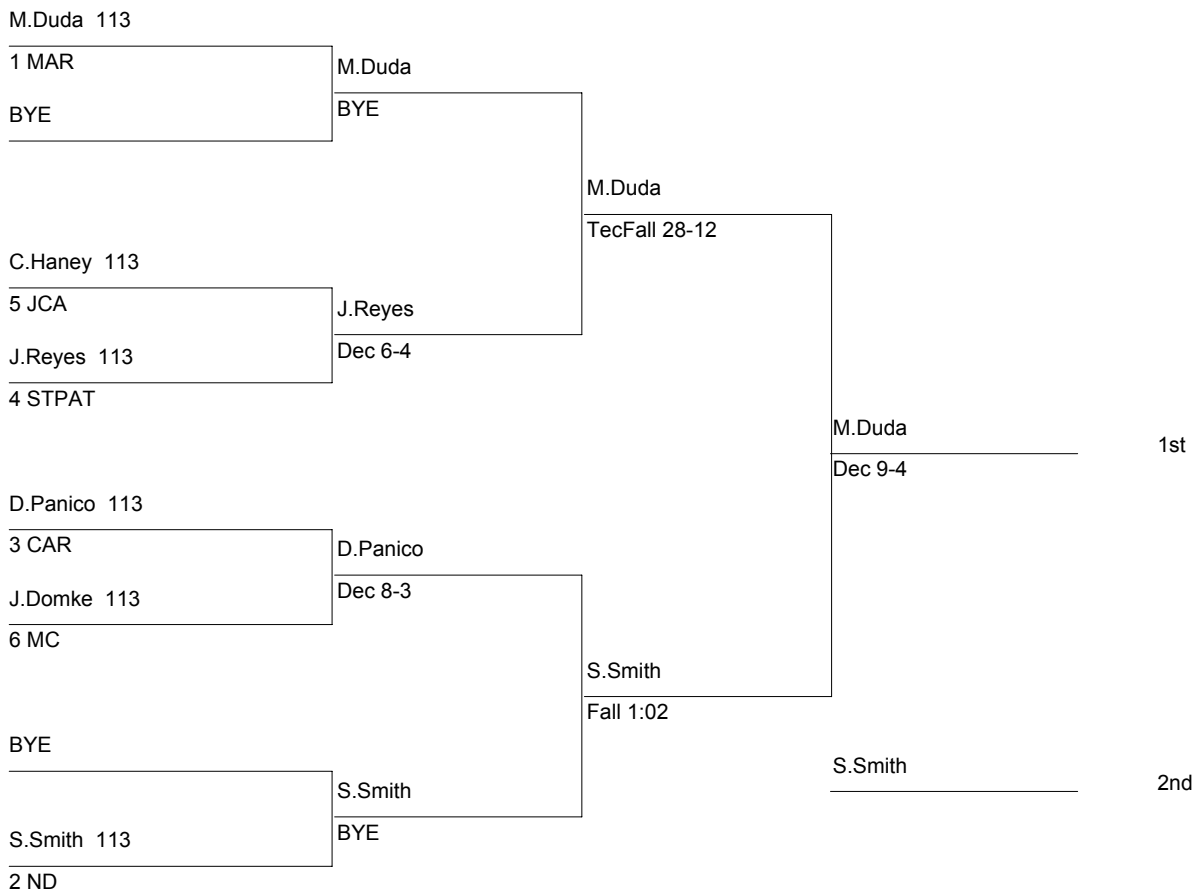

ESCC Varsity Championship

113

DIVISION: Varsity (14-19)

WT. GROUP: 113 lbs