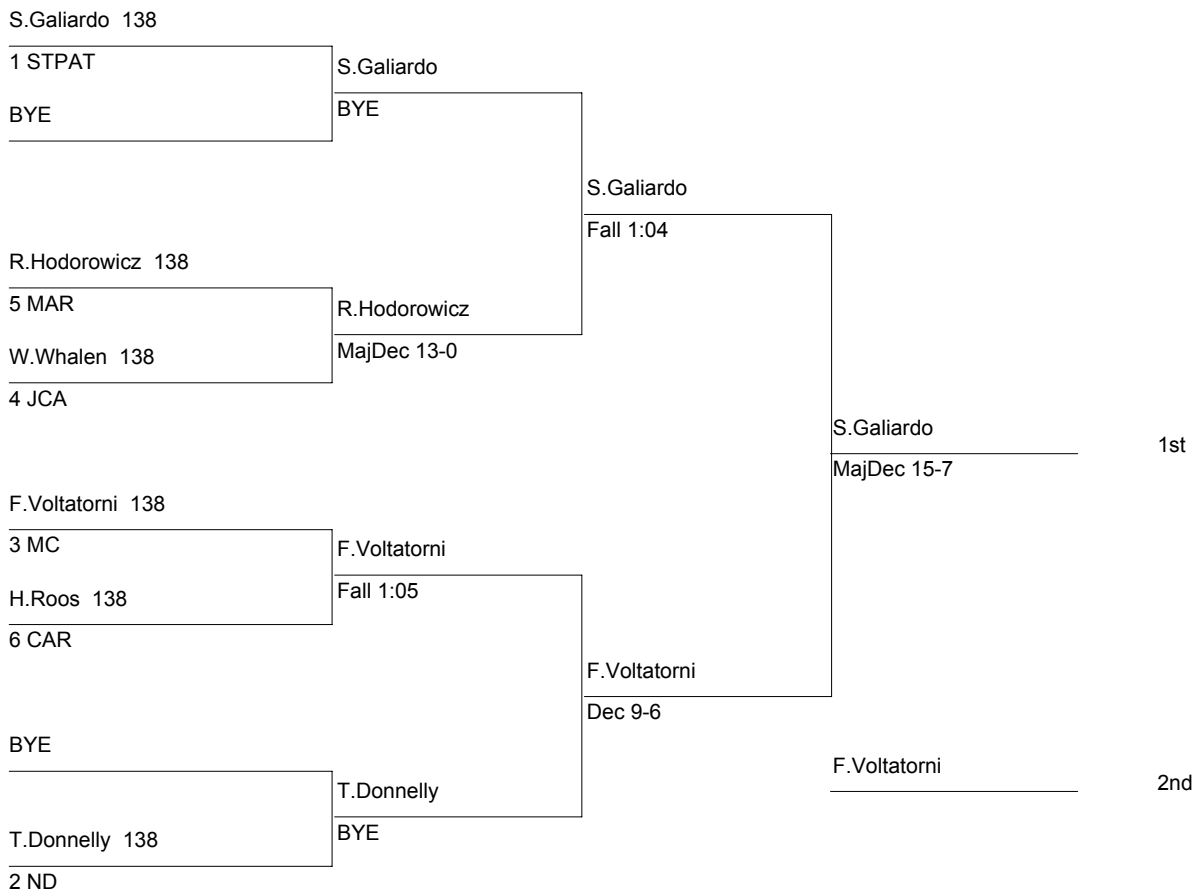

Consolation

ESCC Varsity Championship

138

DIVISION: Varsity (14-19)

WT. GROUP: 138 lbs

Consolation

ESCC Varsity Championship

145