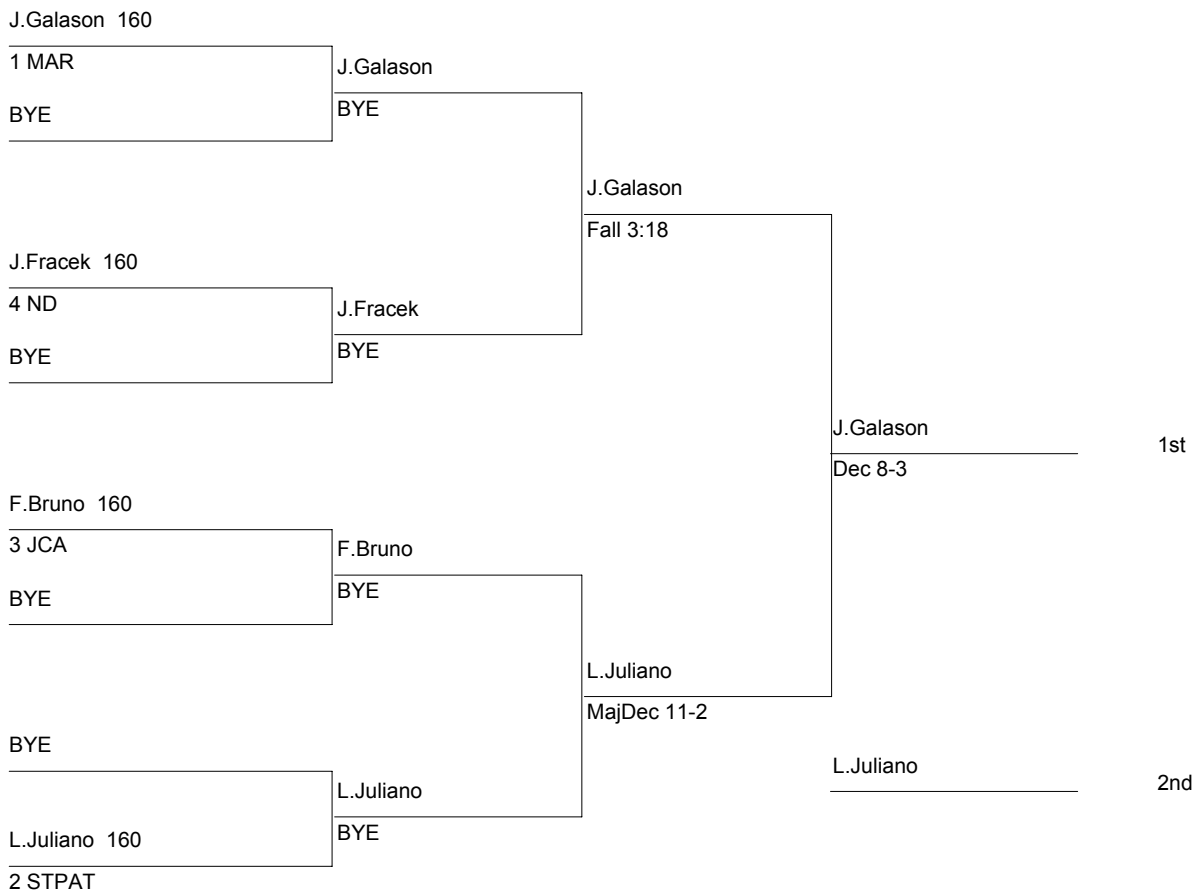

ESCC Varsity Championship

160

DIVISION: Varsity (14-19)

WT. GROUP: 160 lbs