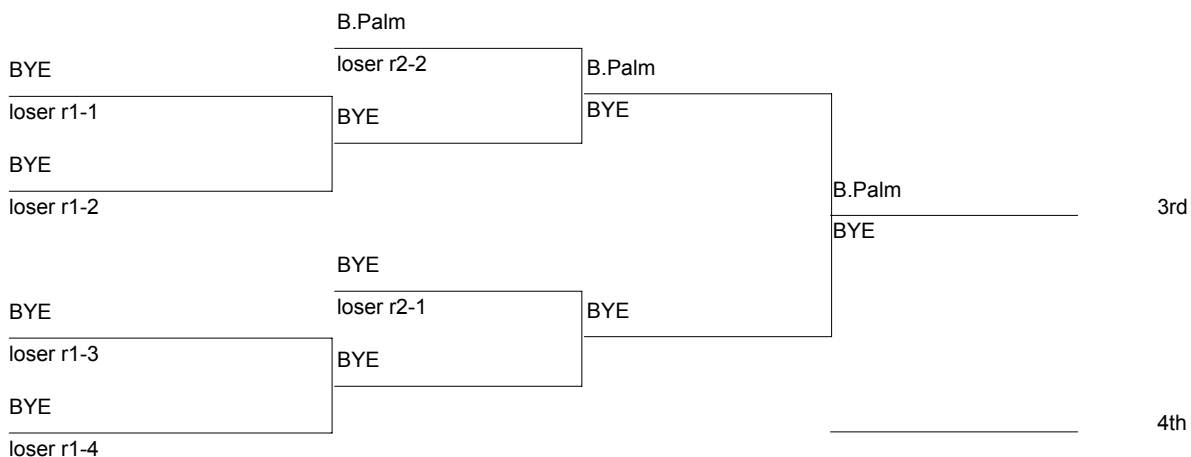

ESCC Varsity Championship

106

DIVISION: Varsity (14-19)

WT. GROUP: 106 lbs

Consolation

ESCC Varsity Championship

113

DIVISION: Varsity (14-19)