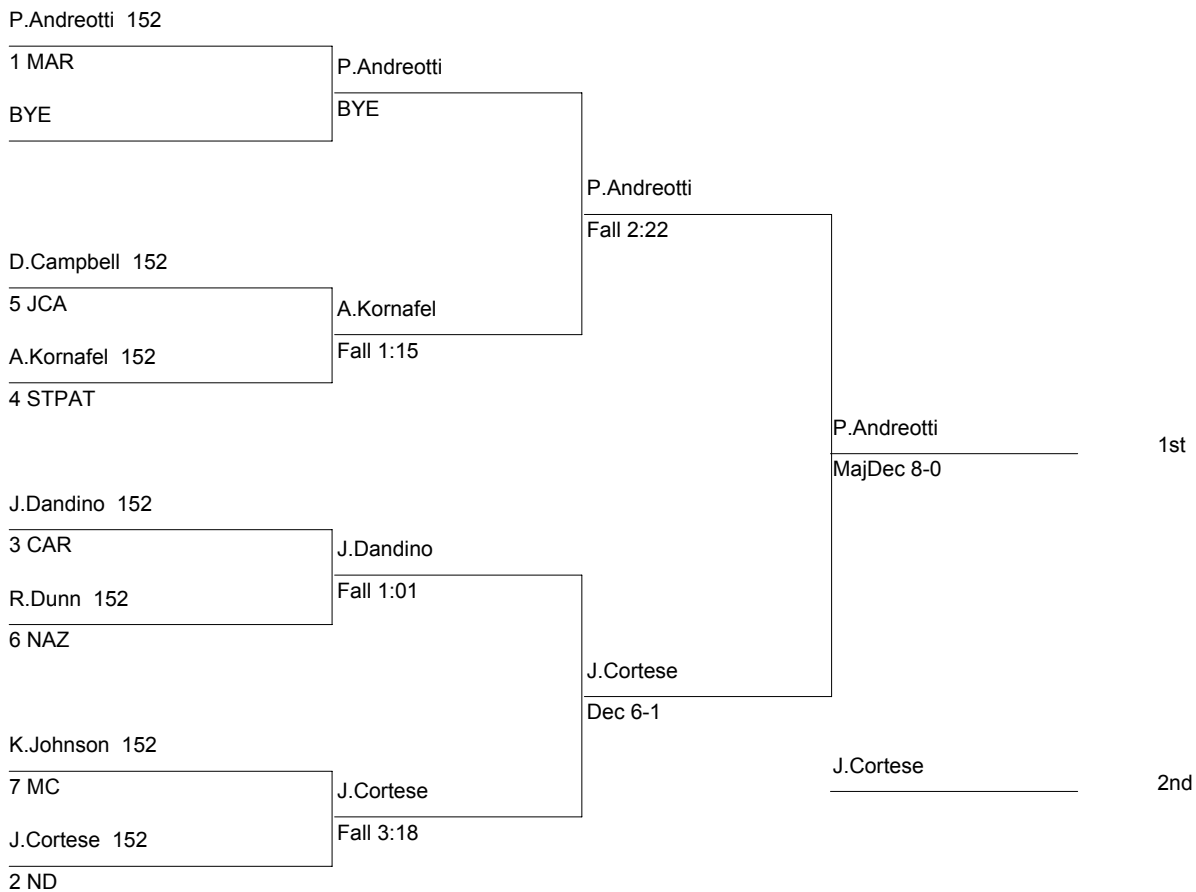

DIVISION: Varsity (14-19)

WT. GROUP: 145 lbs

Consolation

ESCC Varsity Championship

152

DIVISION: Varsity (14-19)

WT. GROUP: 152 lbs

Consolation

ESCC Varsity Championship

160

DIVISION: Varsity (14-19)

WT. GROUP: 160 lbs

Consolation

ESCC Varsity Championship

170

DIVISION: Varsity (14-19)