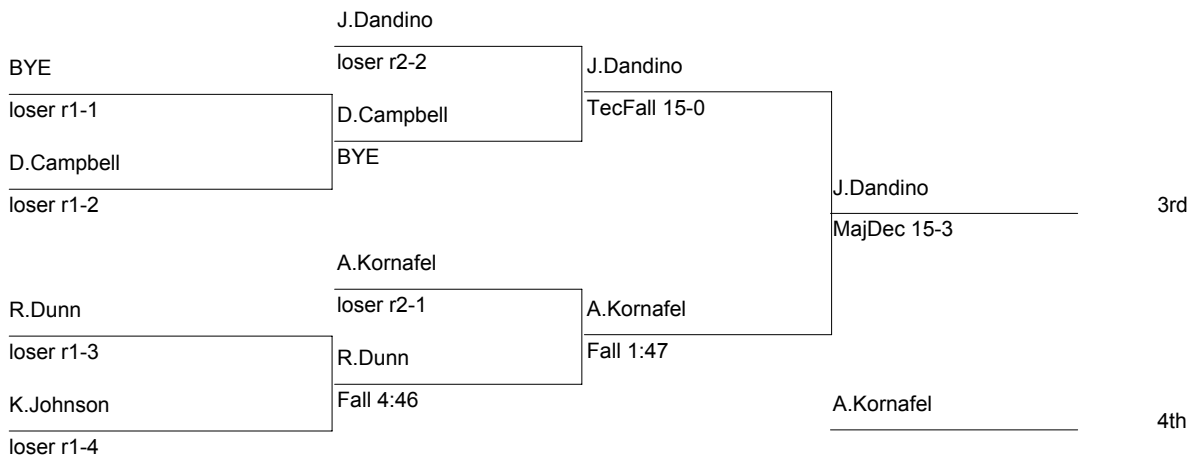

DIVISION: Varsity (14-19)

WT. GROUP: 145 lbs

Consolation

ESCC Varsity Championship

152

DIVISION: Varsity (14-19)

WT. GROUP: 152 lbs

Consolation