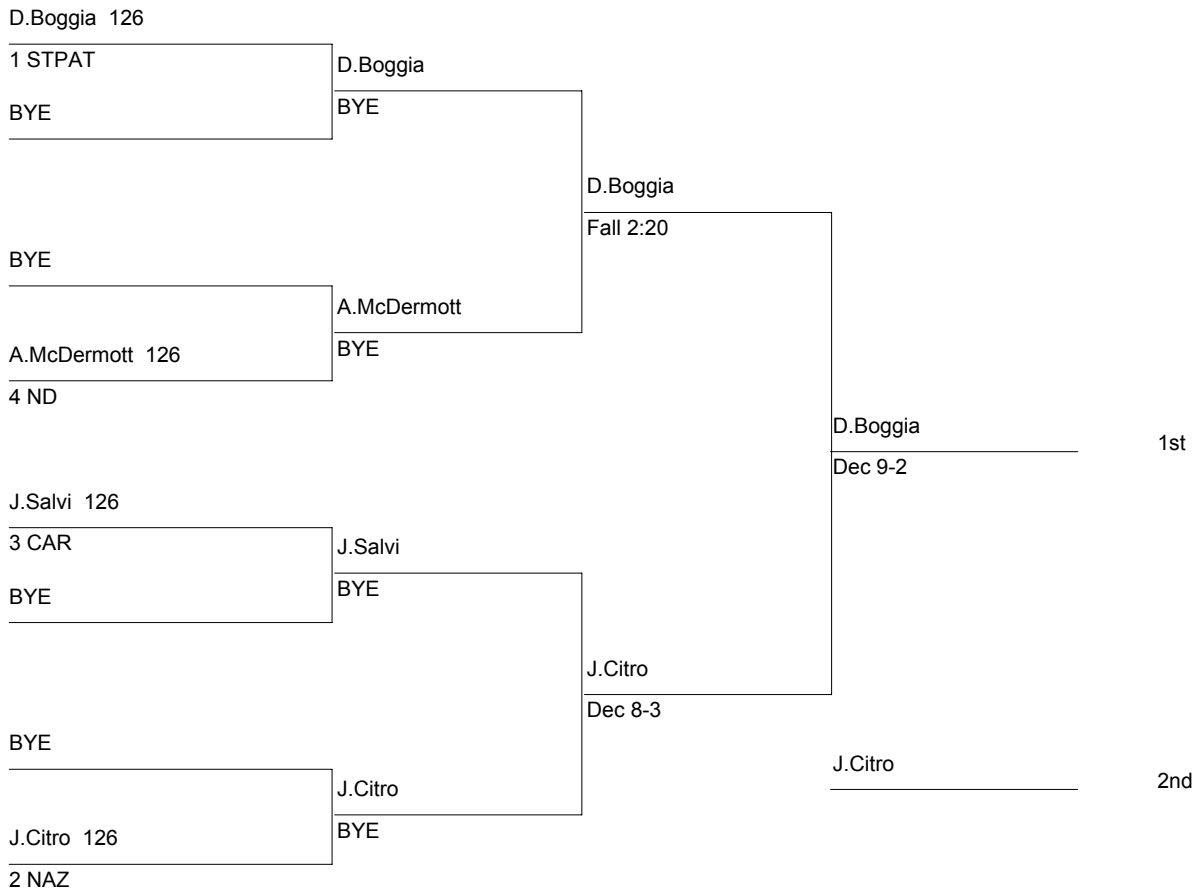

ESCC Varsity Championship

126

DIVISION: Varsity (14-19)

WT. GROUP: 126 lbs