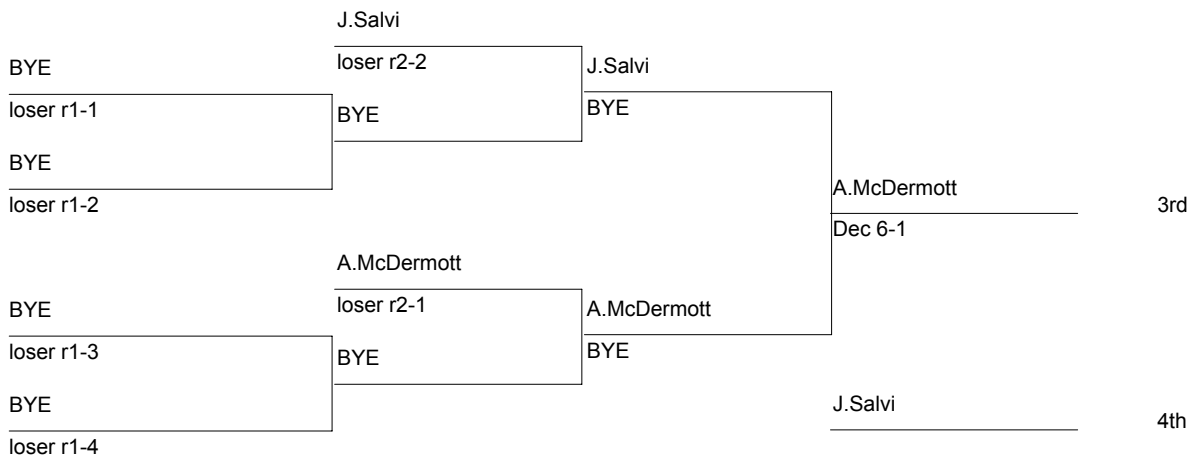

126

DIVISION: Varsity (14-19)

WT. GROUP: 126 lbs

Consolation

ESCC Varsity Championship

132

DIVISION: Varsity (14-19)

WT. GROUP: 132 lbs