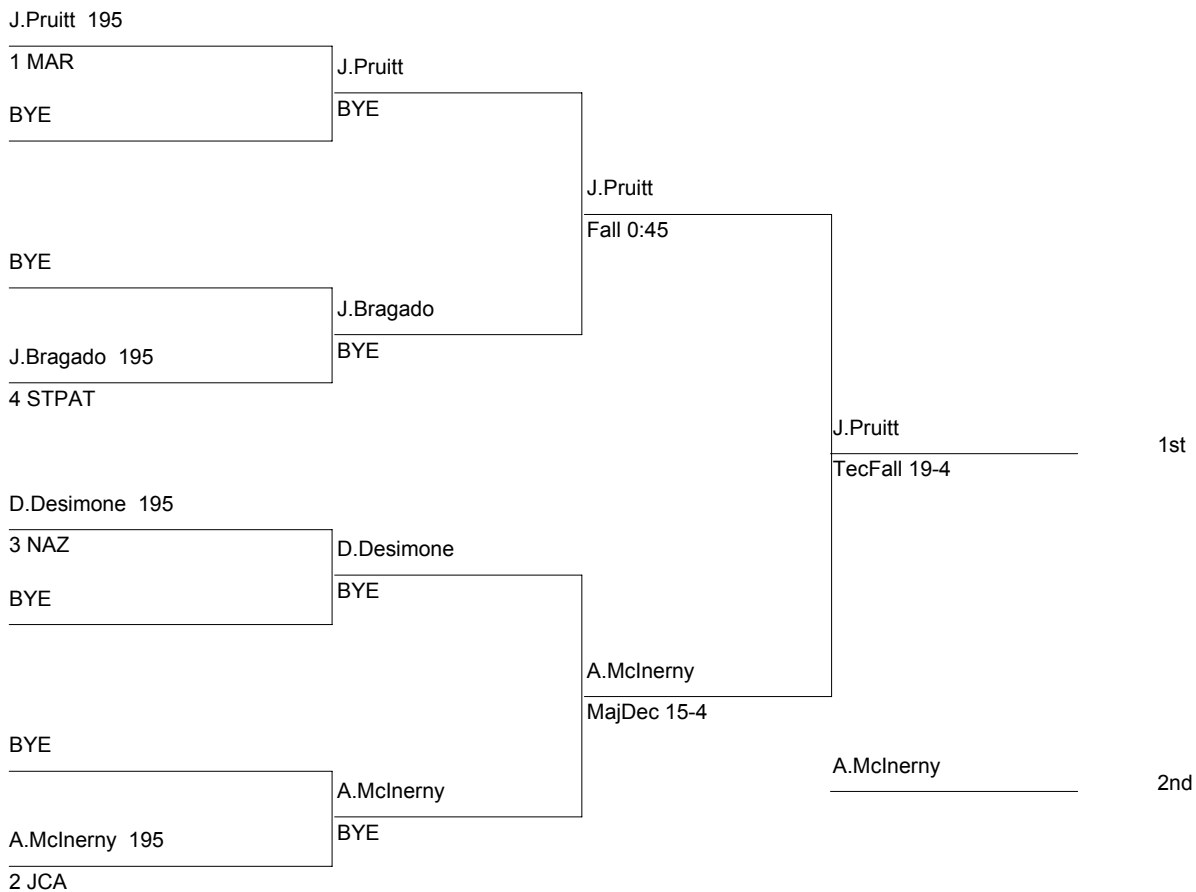

WT. GROUP: 170 lbs

Consolation

ESCC Varsity Championship

182

DIVISION: Varsity (14-19)

WT. GROUP: 182 lbs

Consolation

ESCC Varsity Championship

195

DIVISION: Varsity (14-19)

WT. GROUP: 195 lbs

Consolation

ESCC Varsity Championship

220

DIVISION: Varsity (14-19)

WT. GROUP: 220 lbs