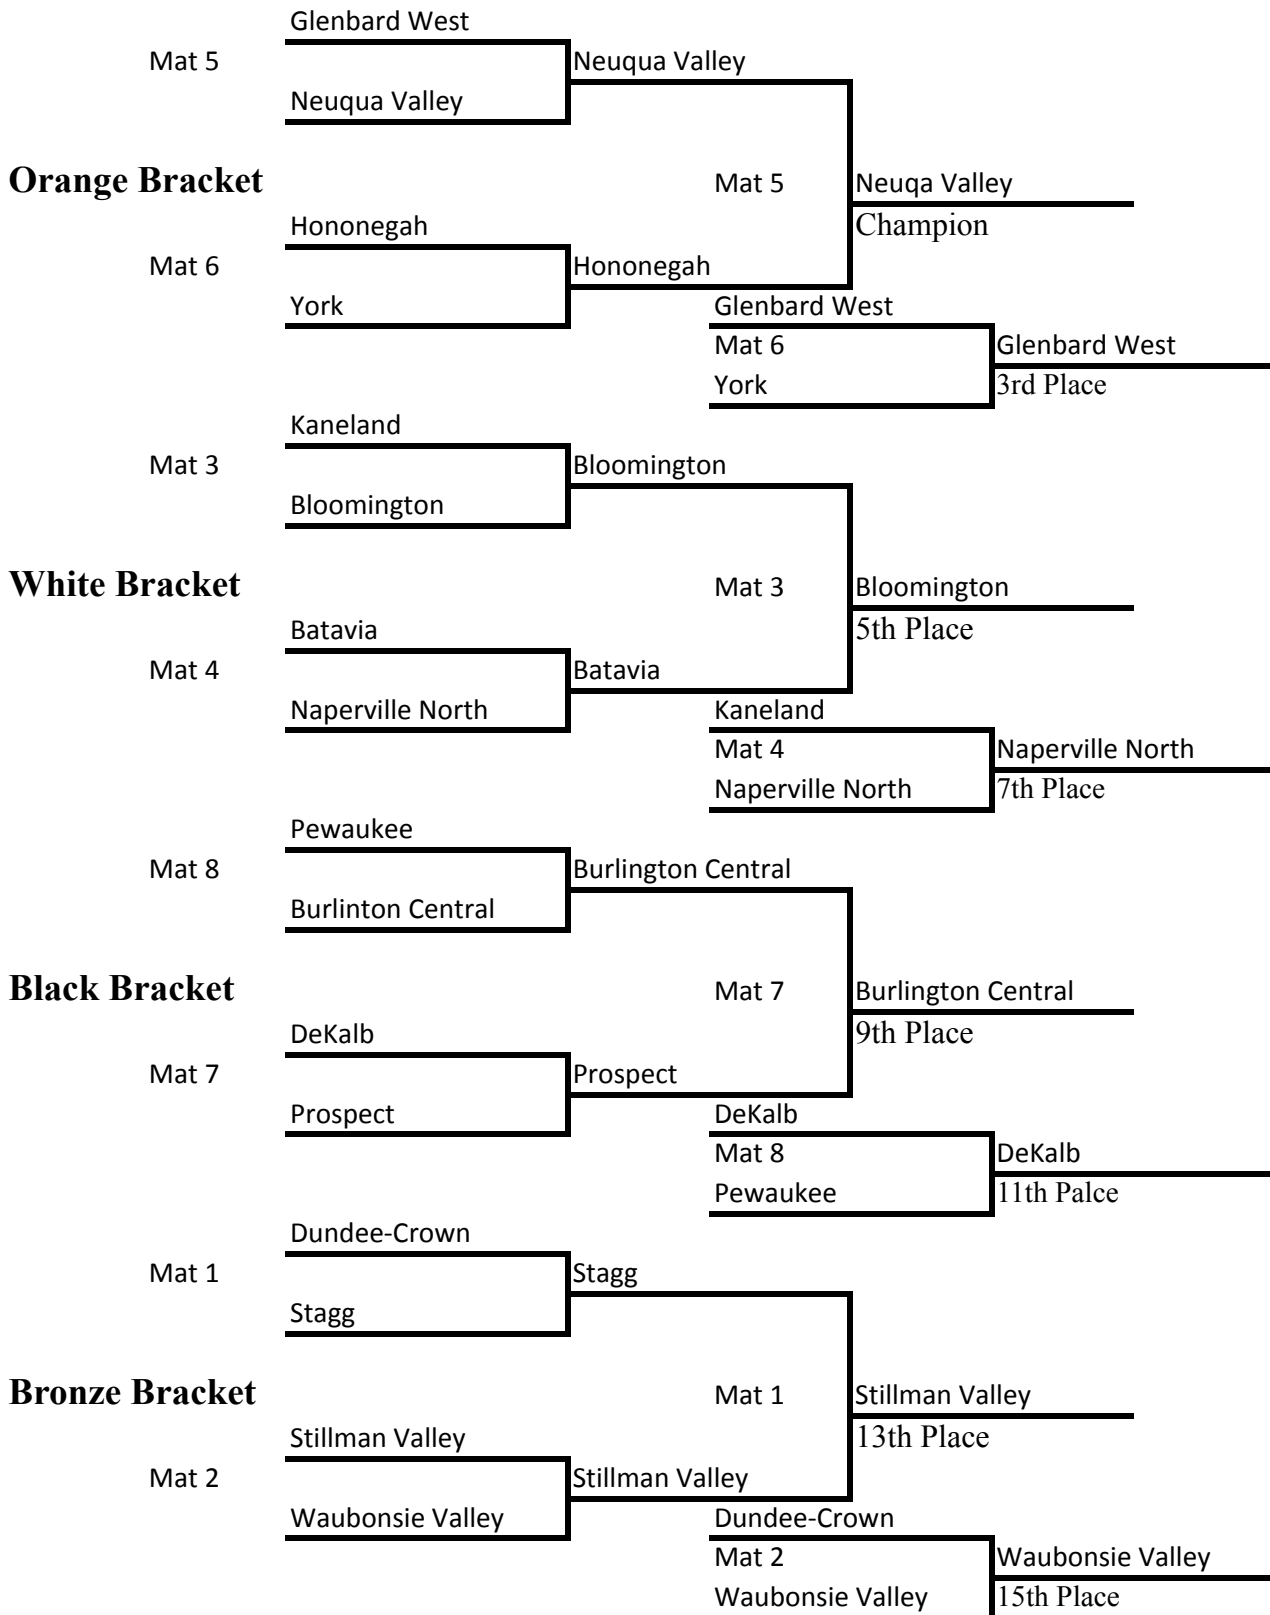

Flavin Brackets

Flavin Dual Rotation

Pool A

Round 1	<u>Mat 1</u>	Pewaukee	vs.	Dundee-Crown
	<u>Mat 2</u>	Glenbard West	vs.	Kaneland
Round 2	<u>Mat 1</u>	Pewaukee	vs.	Kaneland
	<u>Mat 2</u>	Glenbard West	vs.	Dundee-Crown
Round 3	<u>Mat 1</u>	Pewaukee	vs.	Glenbard West
	<u>Mat 2</u>	Kaneland	vs.	Dundee-Crown