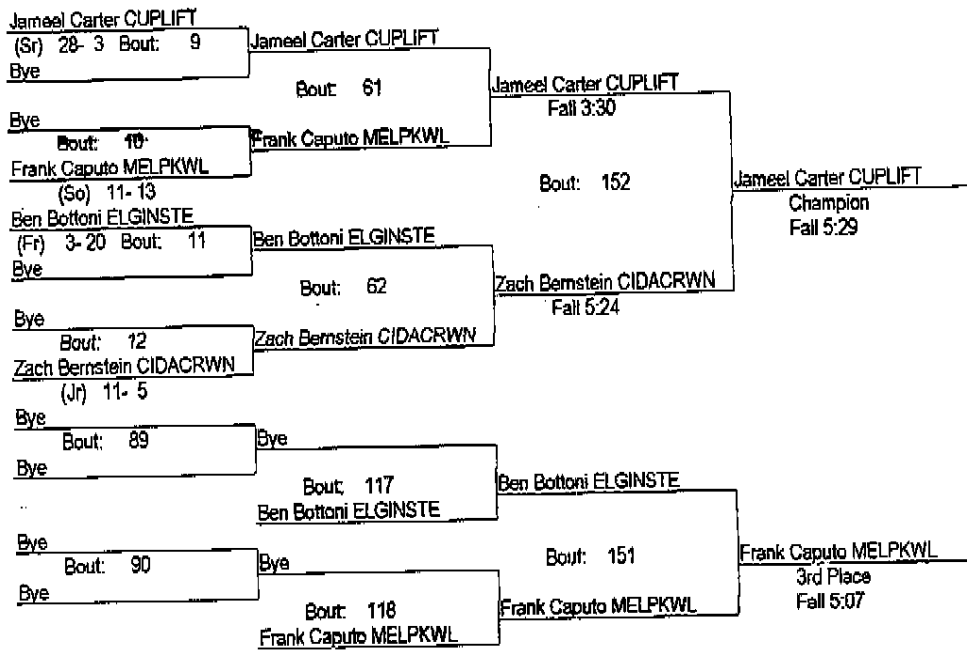

IHSAA Class A Individual Regional At Walther Lutheran

February 5, 2011

119

1. Place Winners -

1st Jameel Carter CUPLIFT	(Sr) 30- 3
2nd Zach Bernstein CIDACRWN	(Jr) 12- 6
3rd Frank Caputo MELPKWL	(So) 12-14
4th Ben Bottoni ELGINSTE	(Fr) 3- 22