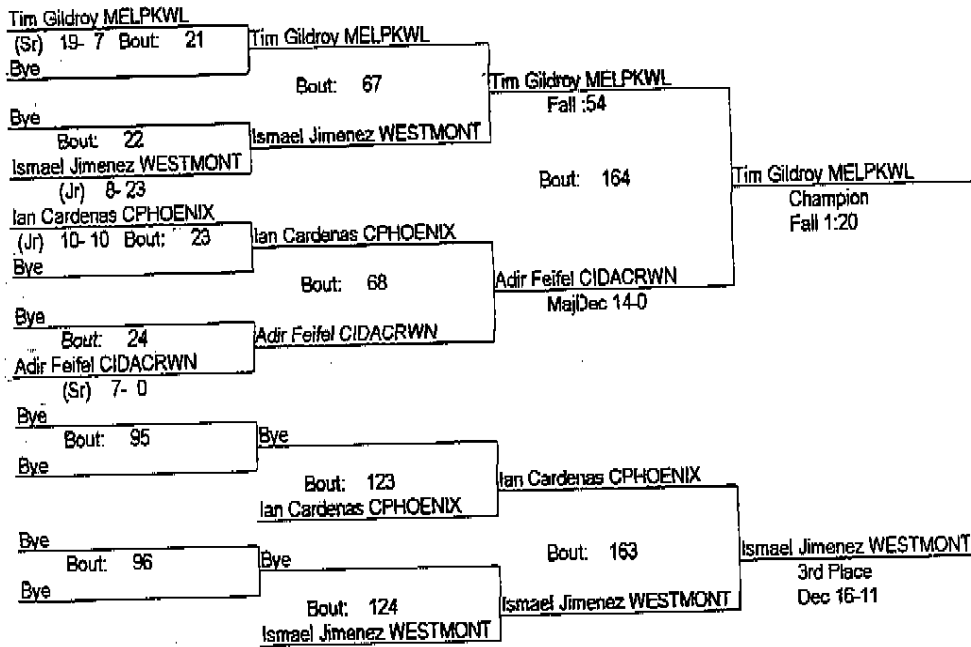

IHSA Class A Individual Regional At Walther Lutheran

February 5, 2011

135

- Place Winners -

- 1st Tim Gildroy MELPKWL (Sr) 21- 7
- 2nd Adir Feifel CIDACRWN (Sr) 8- 1
- 3rd Ismael Jimenez WESTMONT (Jr) 9-24
- 4th Ian Cardenas CPHOENIX (Jr) 10- 12