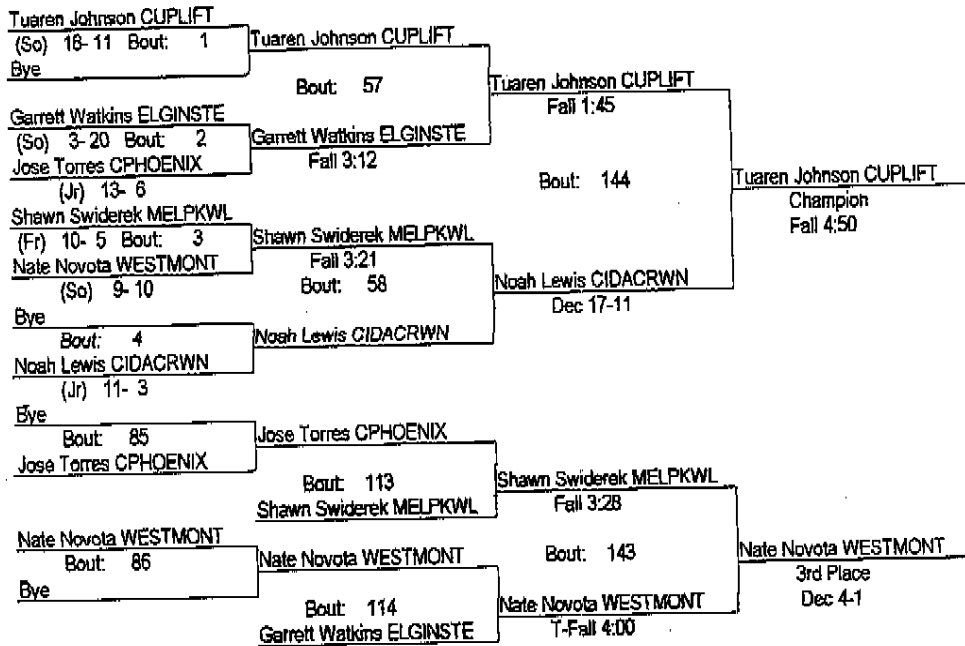

IHSA Class A Individual Regional At Walther Lutheran

February 5, 2011

Place	Score	Name	1st	2nd	3rd	4th
1	197.50	Melrose Park (Walther Lutheran)	6	1	4	3
2	184.00	Chicago (Ida Crown)	2	8	1	2
3	150.50	Chicago (Uplift)	5	2	1	
4	87.50	Westmont		2	4	3
5	43.00	Chicago (Douglass)			1	2
	43.00	Elgin (St. Edward)	1			2
7	27.00	Chicago (Phoenix Military Academy)			2	2

* Team has non-scoring wrestler

IHSA Class A Individual Regional At Walther Lutheran

February 5, 2011

103

- Place Winners -

- 1st Tuaren Johnson CUPLIFT (So) 18-11
- 2nd Noah Lewis CIDACRWN (Jr) 12-4
- 3rd Nate Novota WESTMONT (So) 11-11
- 4th Shawn Swiderek MELPKWL (Fr) 12-7