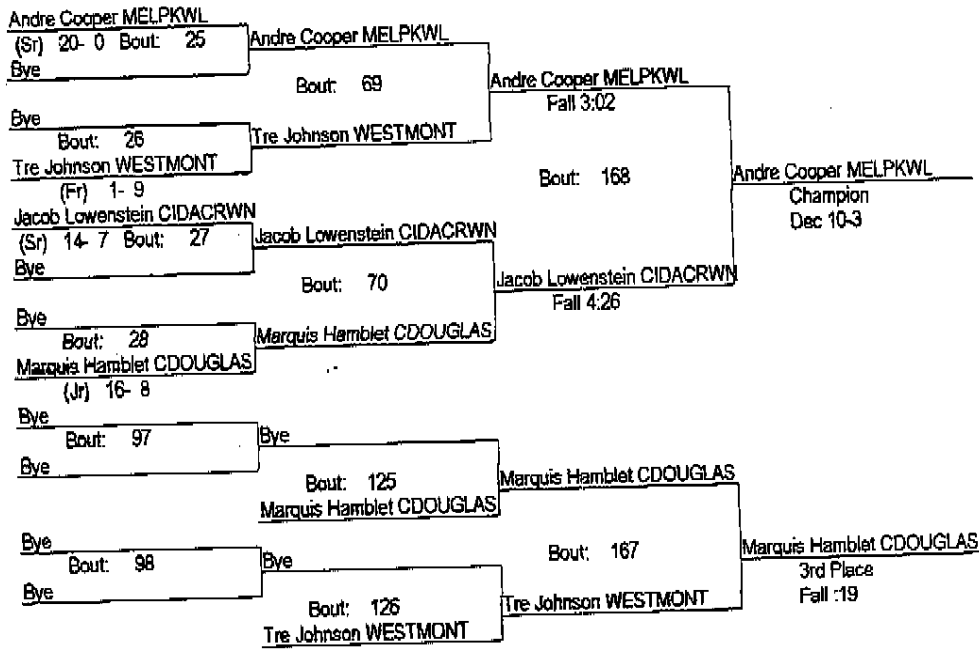

IHSA Class A Individual Regional At Walther Lutheran

February 5, 2011

140

- Place Winners -

- 1st Andre Cooper MELPKWL (Sr) 22- 0
- 2nd Jacob Lowenstein CIDACRWN (Sr) 15- 8
- 3rd Marquis Hamblet CDOUGLAS (Jr) 17- 9
- 4th Tre Johnson WESTMONT (Fr) 1-11