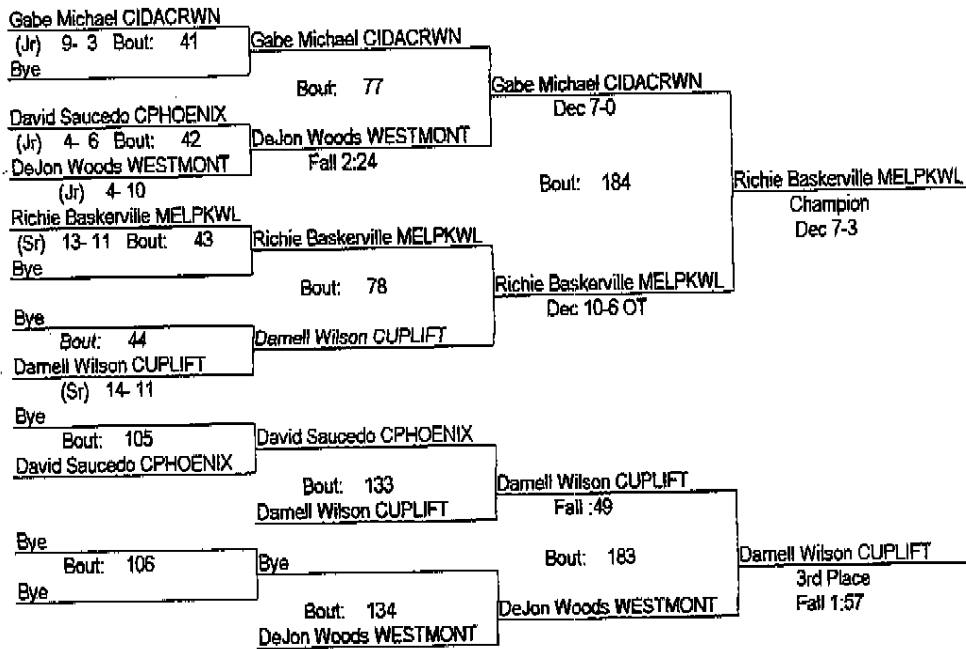

IHSA Class A Individual Regional At Walther Lutheran

February 5, 2011

171

1. Place Winners -
2. 1st Richie Baskerville MELPKWL (Sr) 15-11
   - 2nd Gabe Michael CIDACRWN (Jr) 10-4
   - 3rd Damell Wilson CUPLIFT (Sr) 18-12
   - 4th DeJon Woods WESTMONT (Jr) 5-12