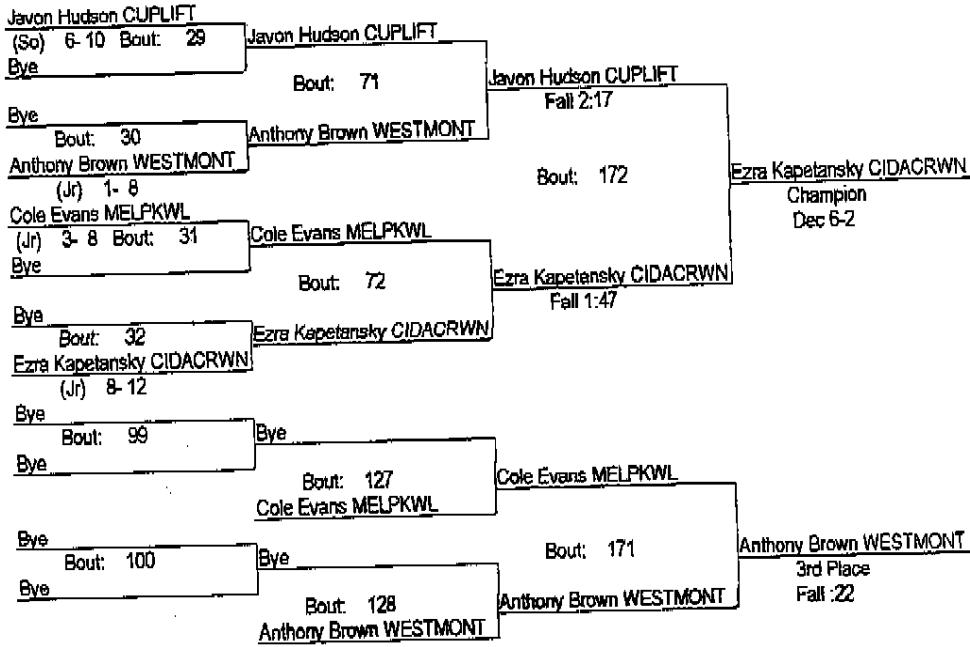

IHSA Class A Individual Regional At Walther Lutheran

February 5, 2011

145

1. Place Winners -
2. 1st Ezra Kapetansky CIDACRWN (Jr) 10-12
   - 2nd Javon Hudson CUPLIFT (So) 7-11
   - 3rd Anthony Brown WESTMONT (Jr) 2-9
   - 4th Cole Evans MELPKWL (Jr) 3-10