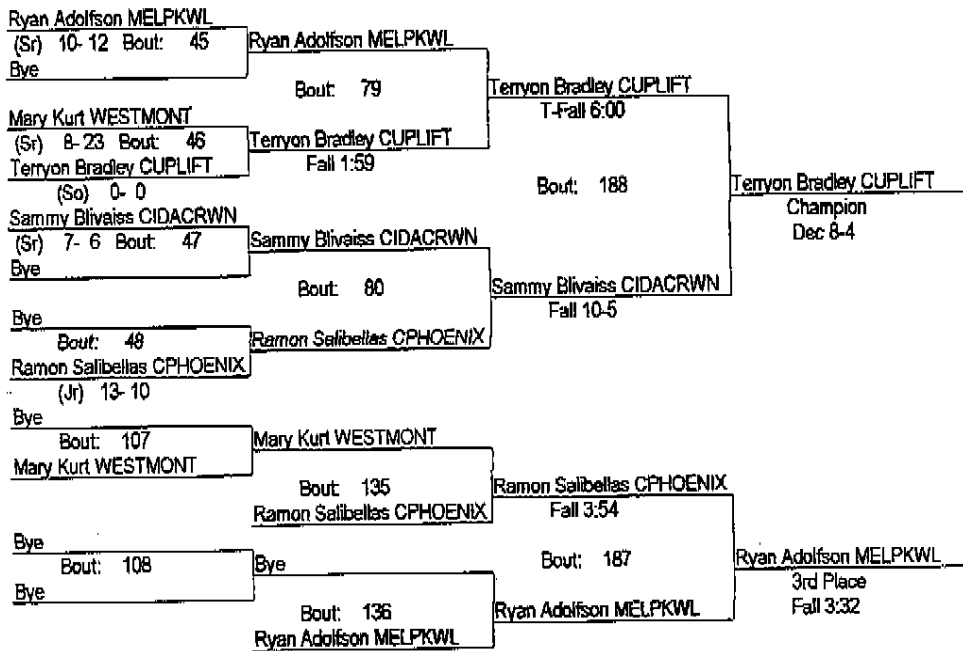

IHSAA Class A Individual Regional At Walther Lutheran

February 5, 2011

189

- Place Winners -

- 1st Terryon Bradley CUPLIFT (So) 3- 0
- 2nd Sammy Blivaiss CIDACRWN (Sr) 8- 7
- 3rd Ryan Adolfson MELPKWL (Sr) 11-13
- 4th Ramon Salibellas CPHOENIX (Jr) 14-12