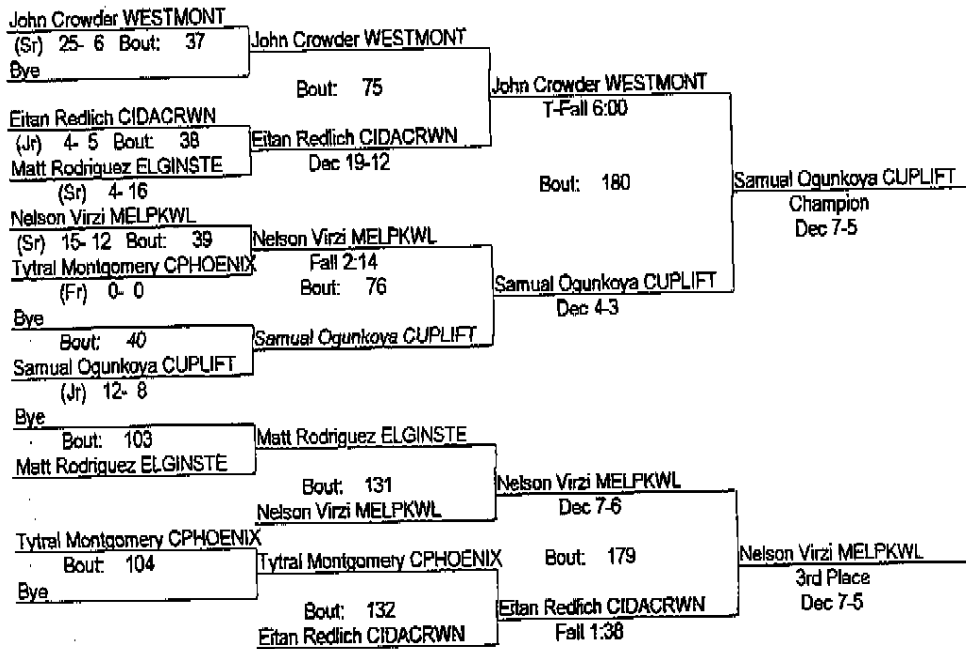

IBSA Class A Individual Regional At Walther Lutheran

February 5, 2011

160

- Place Winners -

- 1st Samuel Ogunkoya CUPLIFT (Jr) 14- 8
- 2nd John Crowder WESTMONT (Sr) 26- 7
- 3rd Nelson Virzi MELPKWL (Sr) 18-13
- 4th Eitan Redlich CIDACRWN (Jr) 6- 7