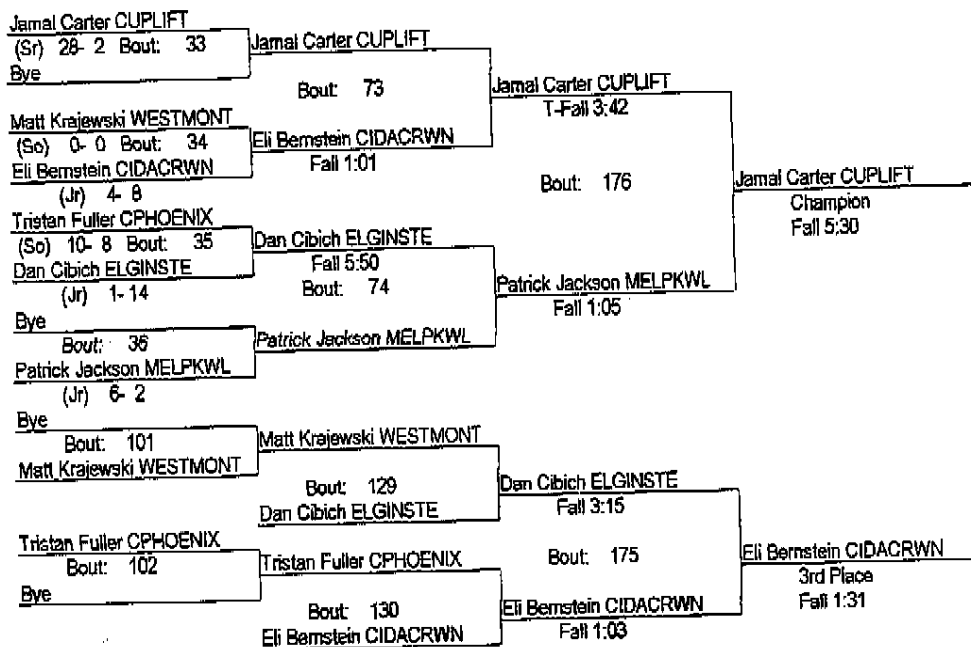

IHSAA Class A Individual Regional At Walther Lutheran

February 5, 2011

152

- Place Winners -

1st Jamal Carter CUPLIFT	(Sr)	30- 2
2nd Patrick Jackson MELPKWL	(Jr)	7- 3
3rd Eli Bernstein CIDACRWN	(Jr)	7- 9
4th Dan Cibich ELGINSTE	(Jr)	3-16