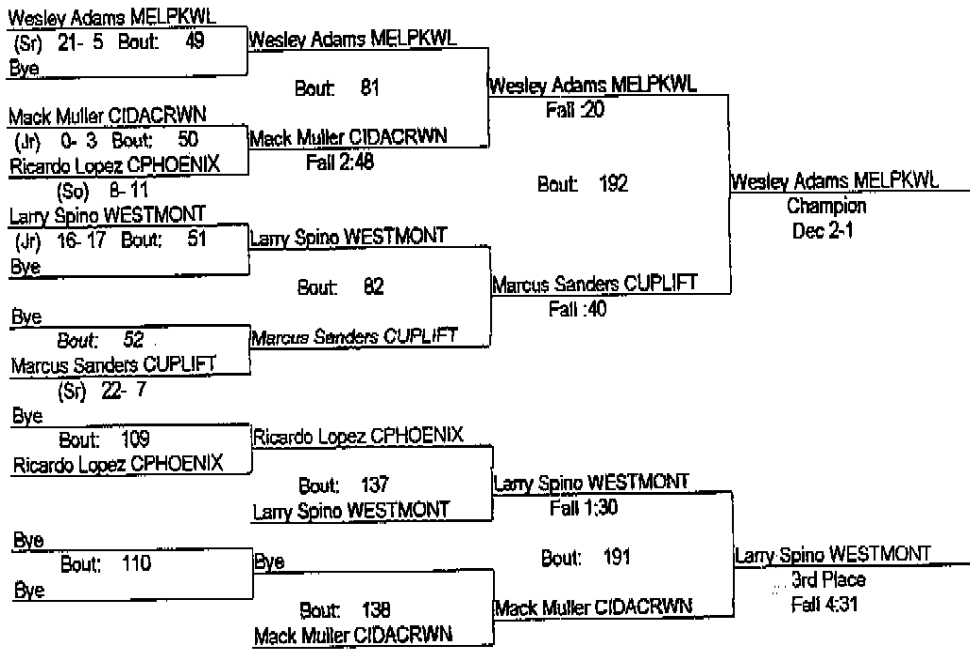

IHSA Class A Individual Regional At Walther Lutheran

February 5, 2011

215

- Place Winners -

- 1st Wesley Adams MELPKWL (Sr) 23- 5
- 2nd Marcus Sanders CUPLIFT (Sr) 23- 8
- 3rd Larry Spino WESTMONT (Jr) 18- 18
- 4th Mack Muller CIDACRWN (Jr) 1- 5