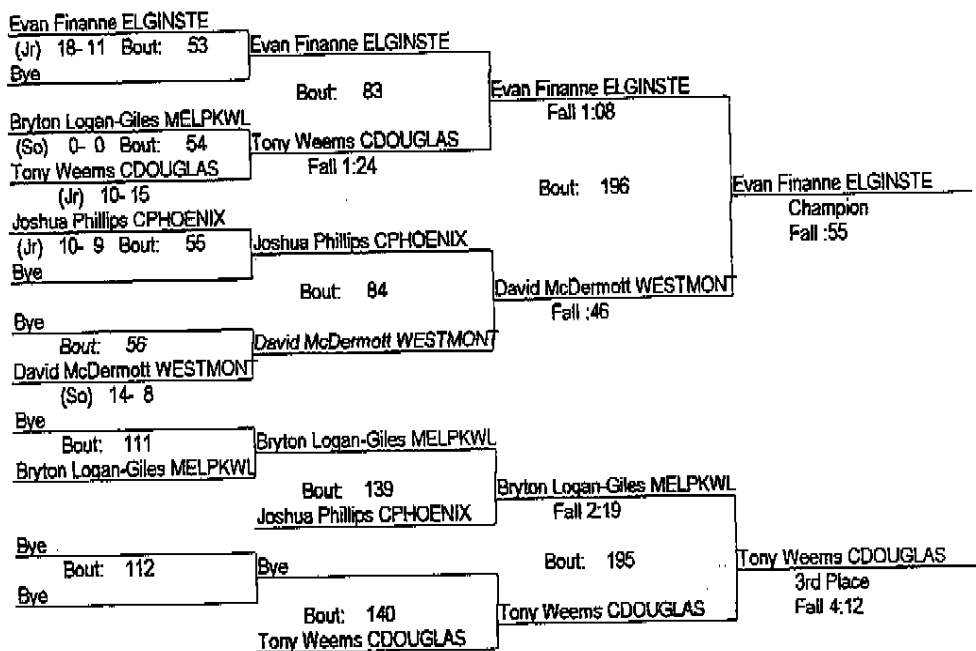

IHSA Class A Individual Regional At Walther Lutheran

February 5, 2011

285

1. Place Winners -
2. 1st Evan Finanne ELGINSTE (Jr) 20-11
   - 2nd David McDermott WESTMONT (So) 14-8
   - 3rd Tony Weems CDOUGLAS (Jr) 12-16
   - 4th Bryton Logan-Giles MELPKWL (So) 1-2