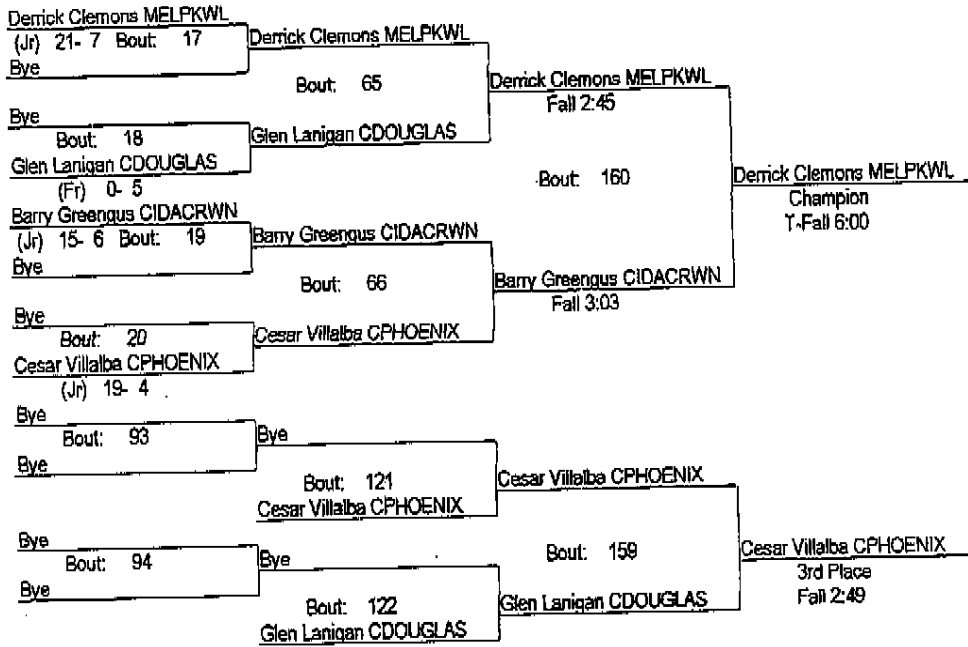

IHSA Class A Individual Regional At Walther Lutheran

February 5, 2011

130

- Place Winners -

- 1st Derrick Clemons MELPKWL (Jr) 23- 7
- 2nd Barry Greengus CIDACRWN (Jr) 16- 7
- 3rd Cesar Villaiba CPHOENIX (Jr) 20- 5
- 4th Glen Lanigan CDOUGLAS (Fr) 0- 7