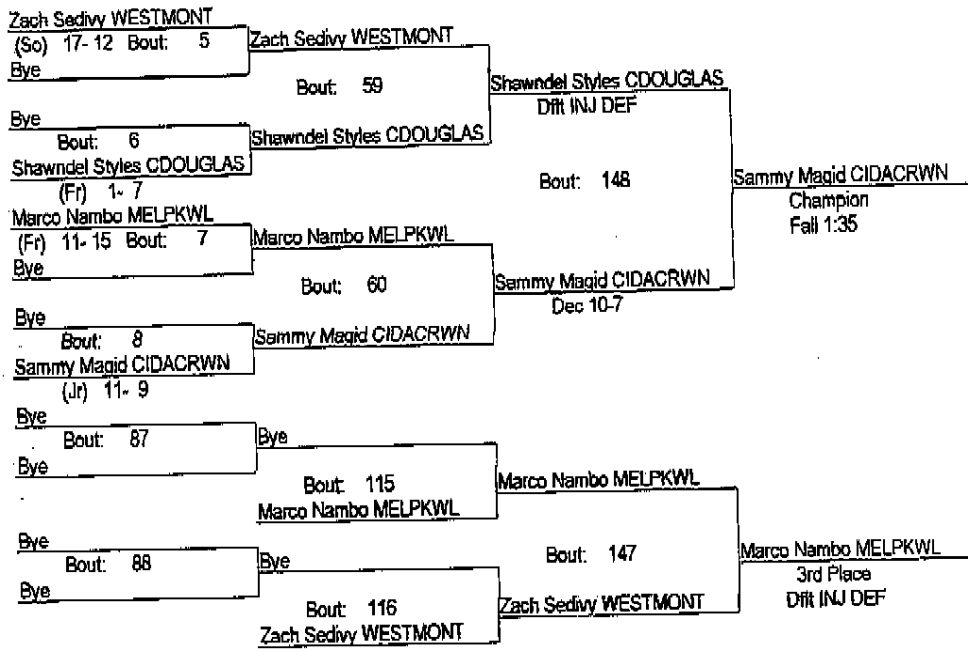

IHSA Class A Individual Regional At Walther Lutheran

February 5, 2011

112

- Place Winners -

- 1st Sammy Magid CIDACRWN (Jr) 13- 9
- 2nd Shawndel Styles CDOUGLAS (Fr) 2- 8
- 3rd Marco Nambo MELPKWL (Fr) 12- 16
- 4th Zach Sedivy WESTMONT (So) 17- 14