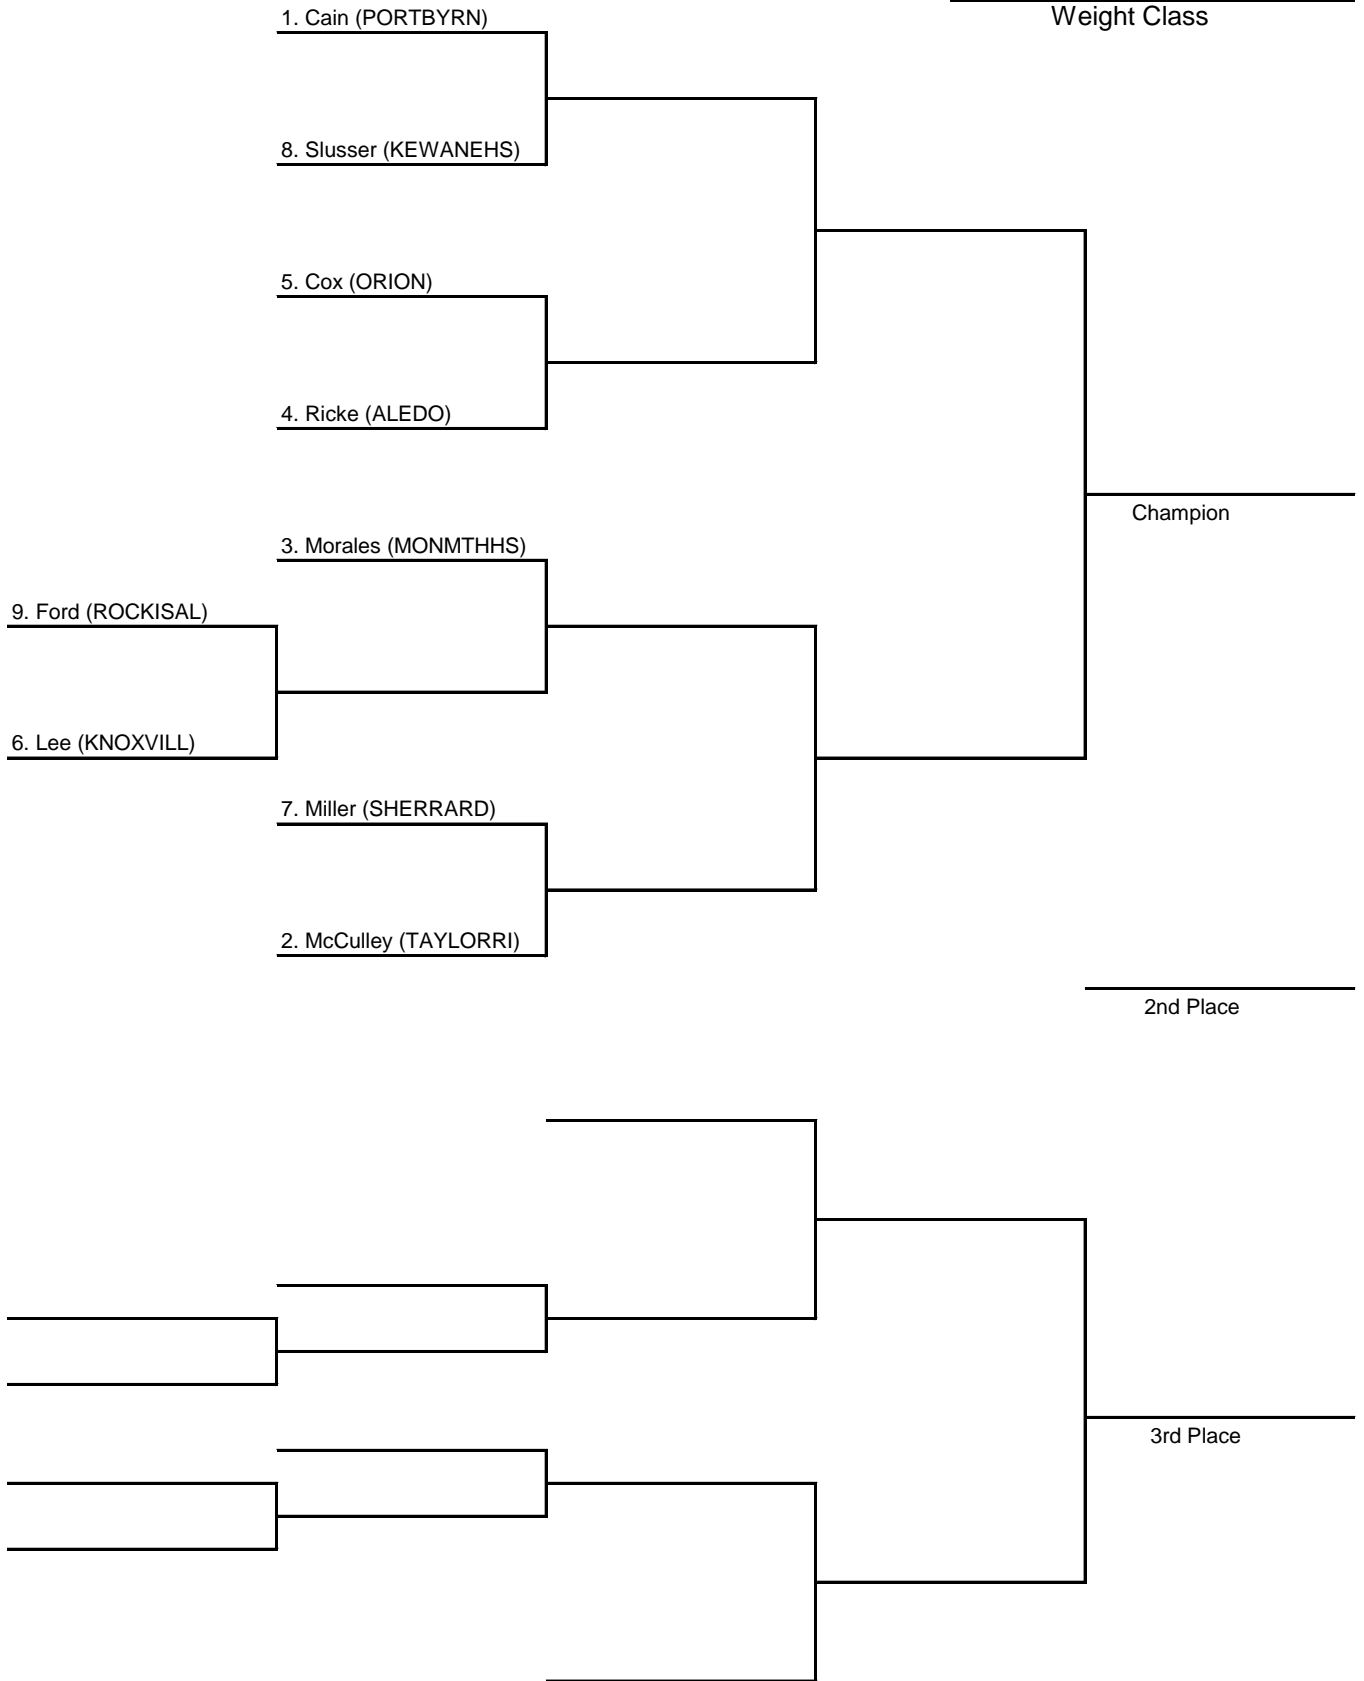

IHSA Class 1A Wrestling Regional
Riverdale HS Port Byron, IL
February 5, 2011

160 lbs.
Weight Class