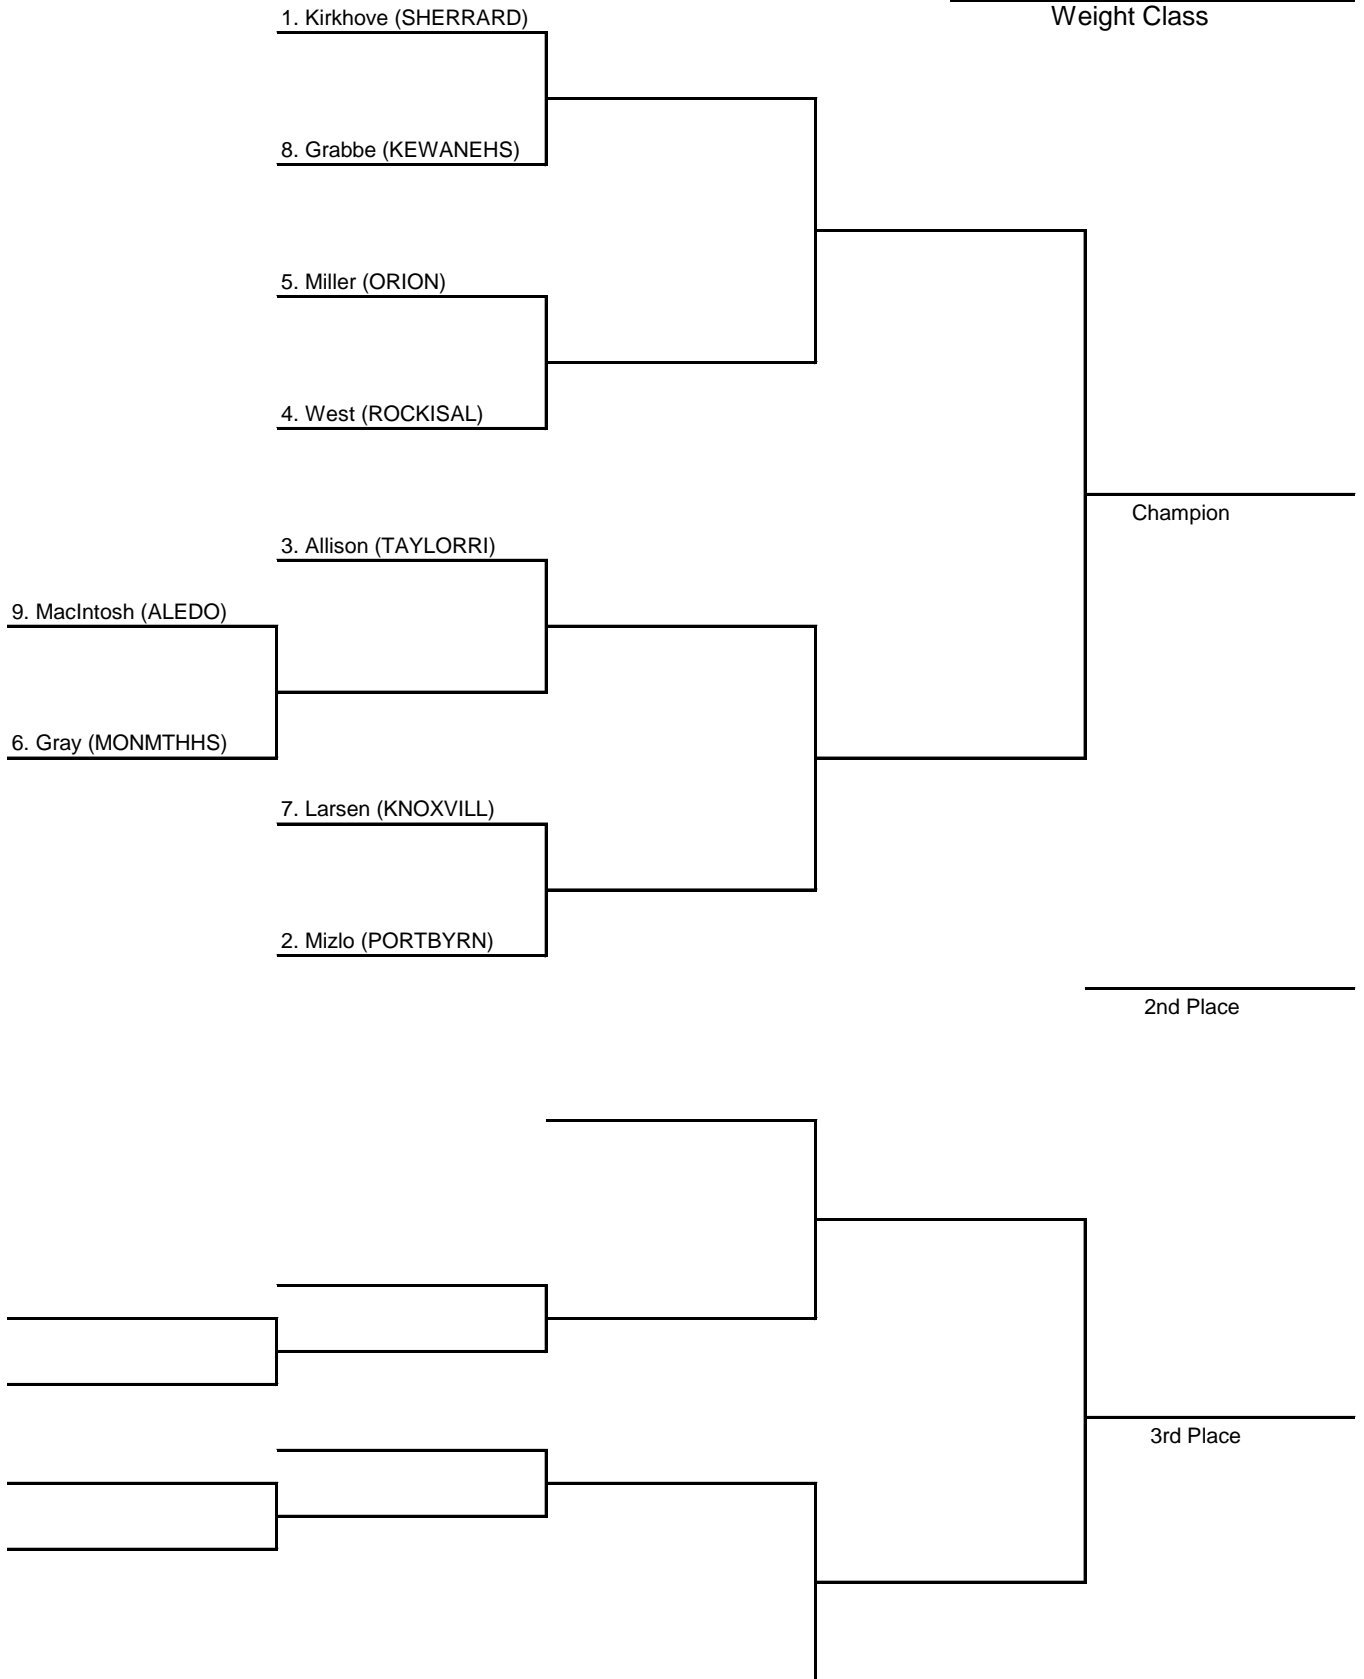

IHSA Class 1A Wrestling Regional
Riverdale HS Port Byron, IL
February 5, 2011

171 lbs.
Weight Class