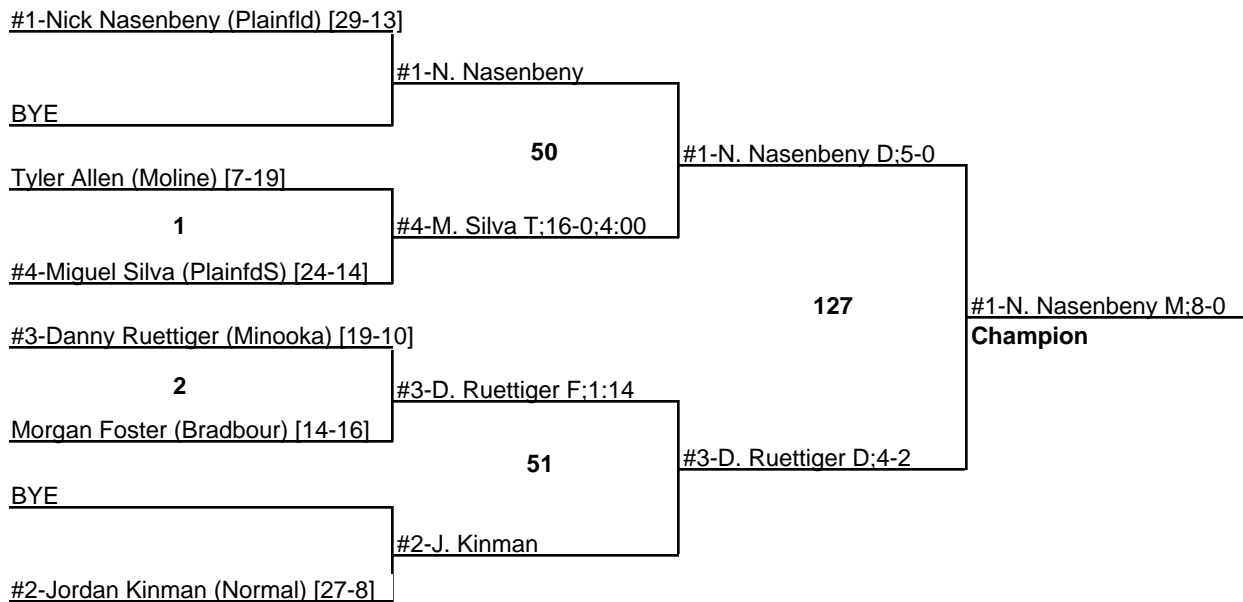

2011 IHSA Wrestling Regional - Moline HS

103

5 February 2011