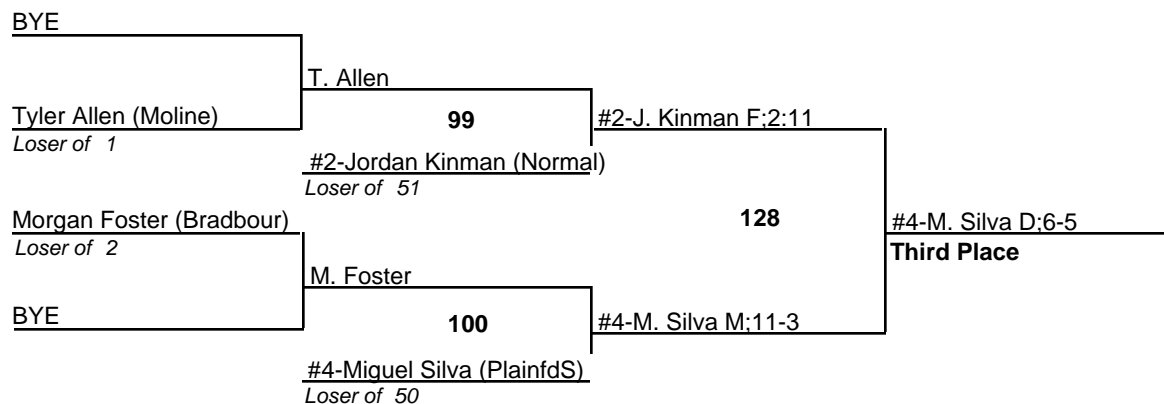

2011 IHSA Wrestling Regional - Moline HS

103

5 February 2011