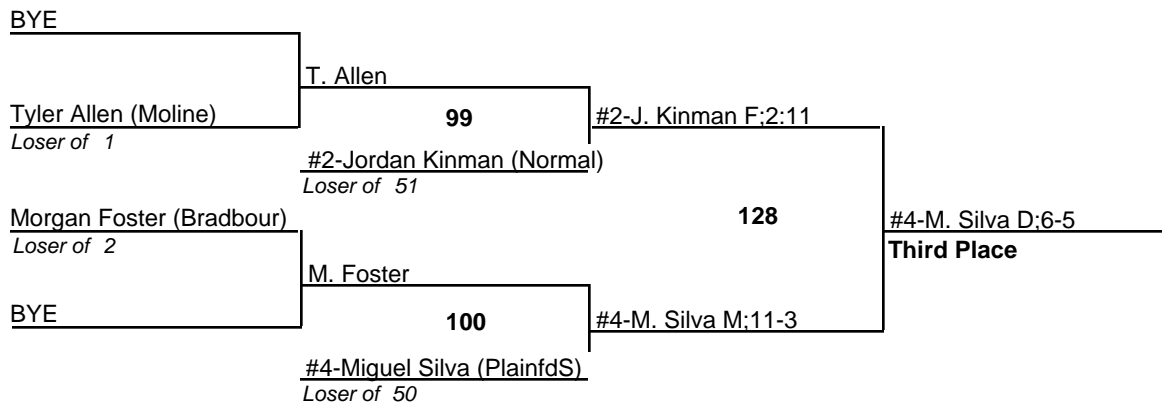

2011 IHSA Wrestling Regional - Moline HS

103

5 February 2011