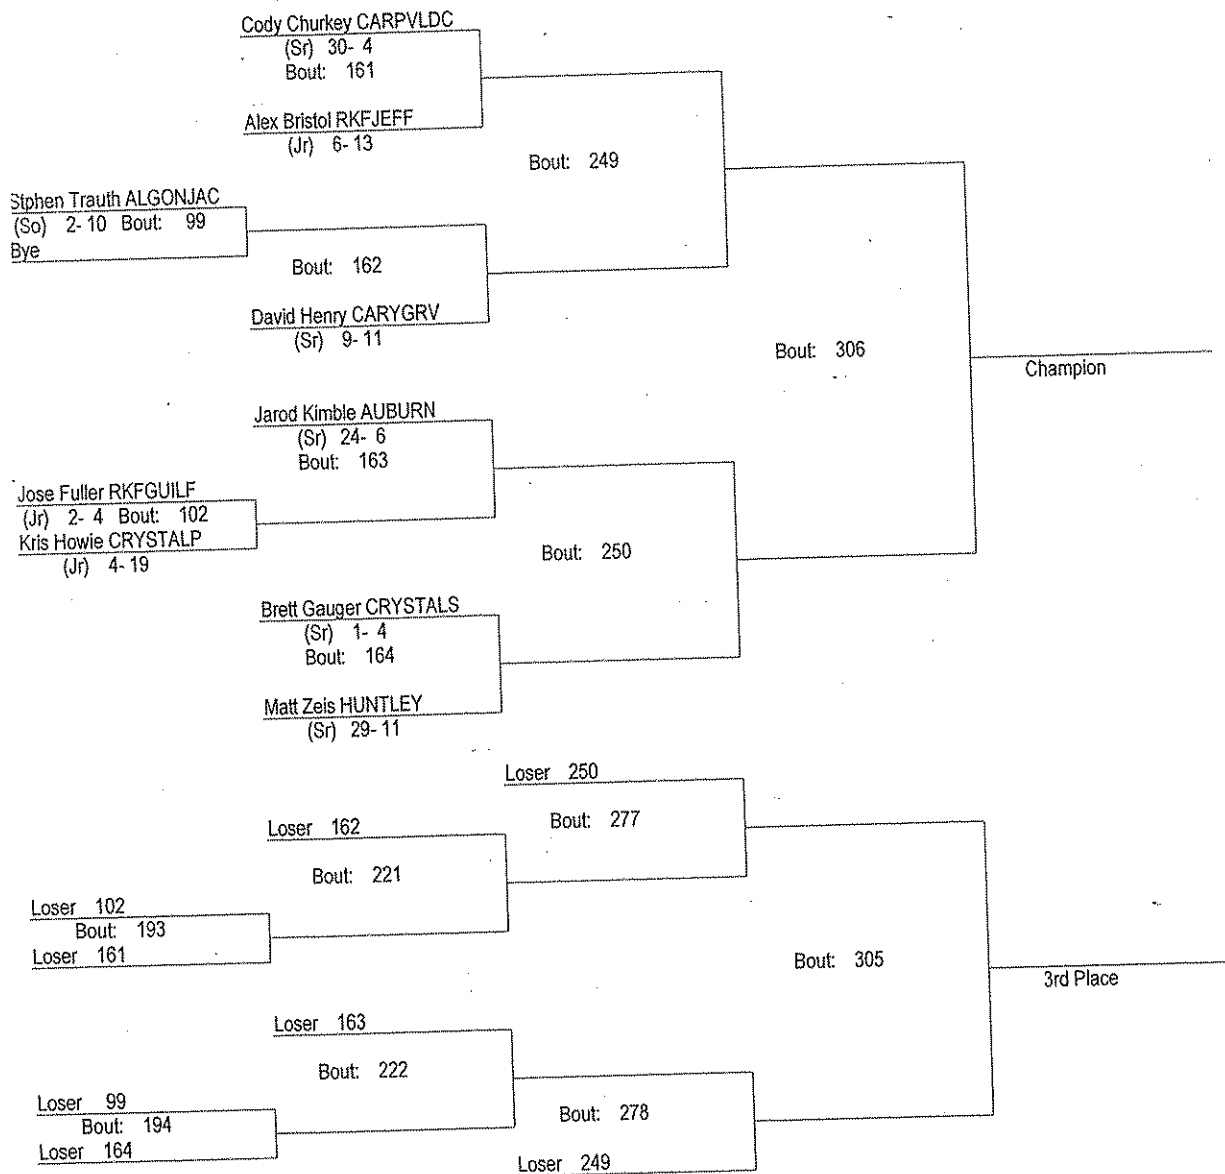

IHSA Class 3A Regional Wrestling Tournament

February 5, 2011

215