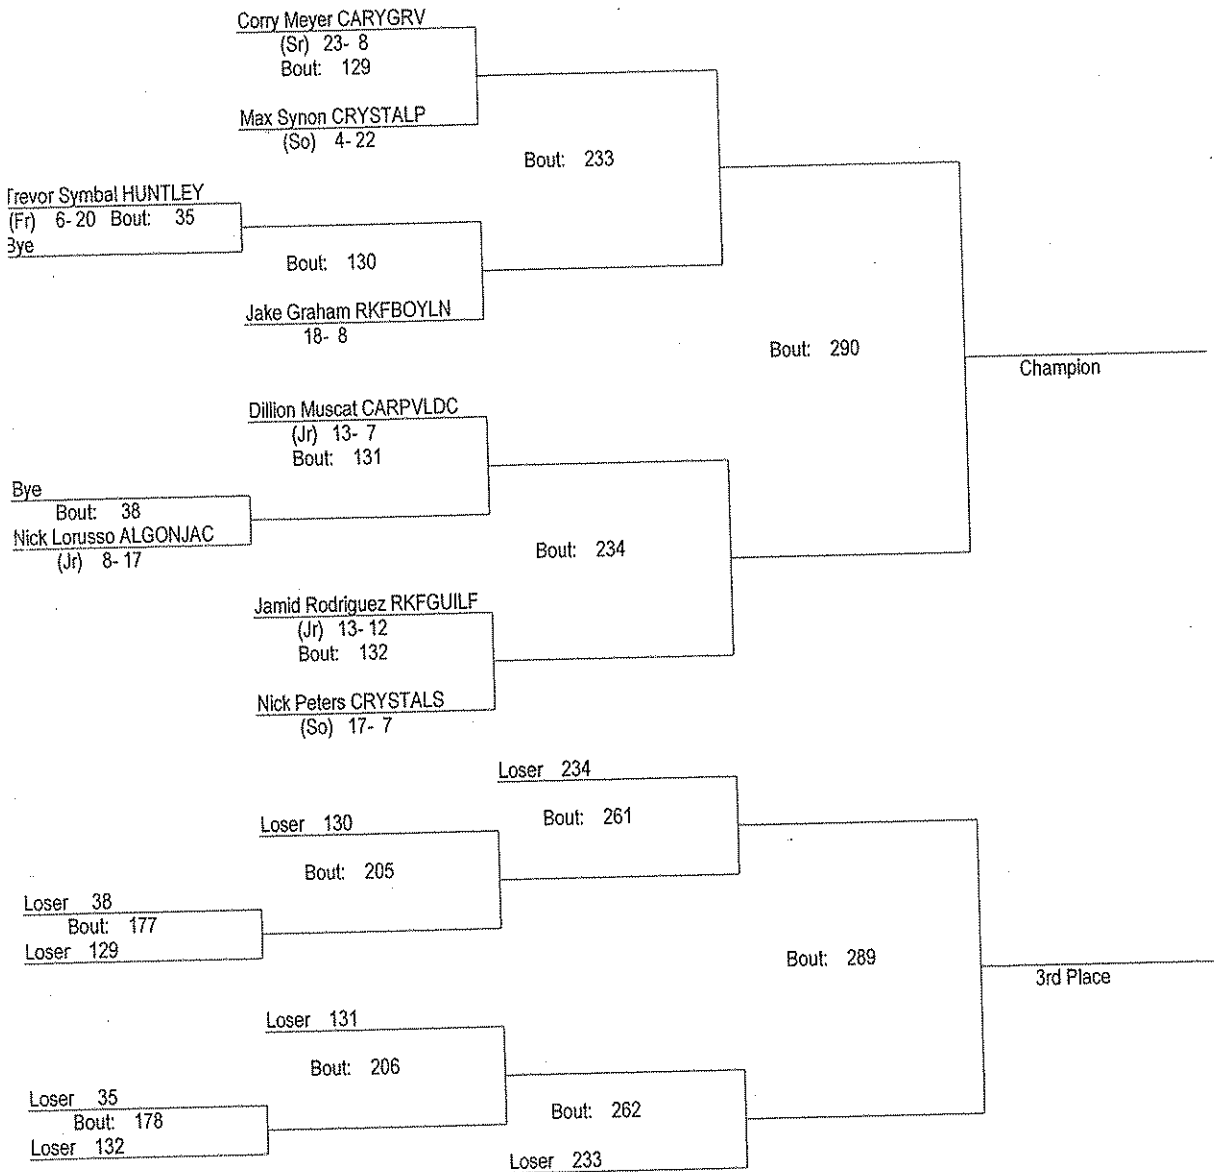

IHSA Class 3A Regional Wrestling Tournament

February 5, 2011

130