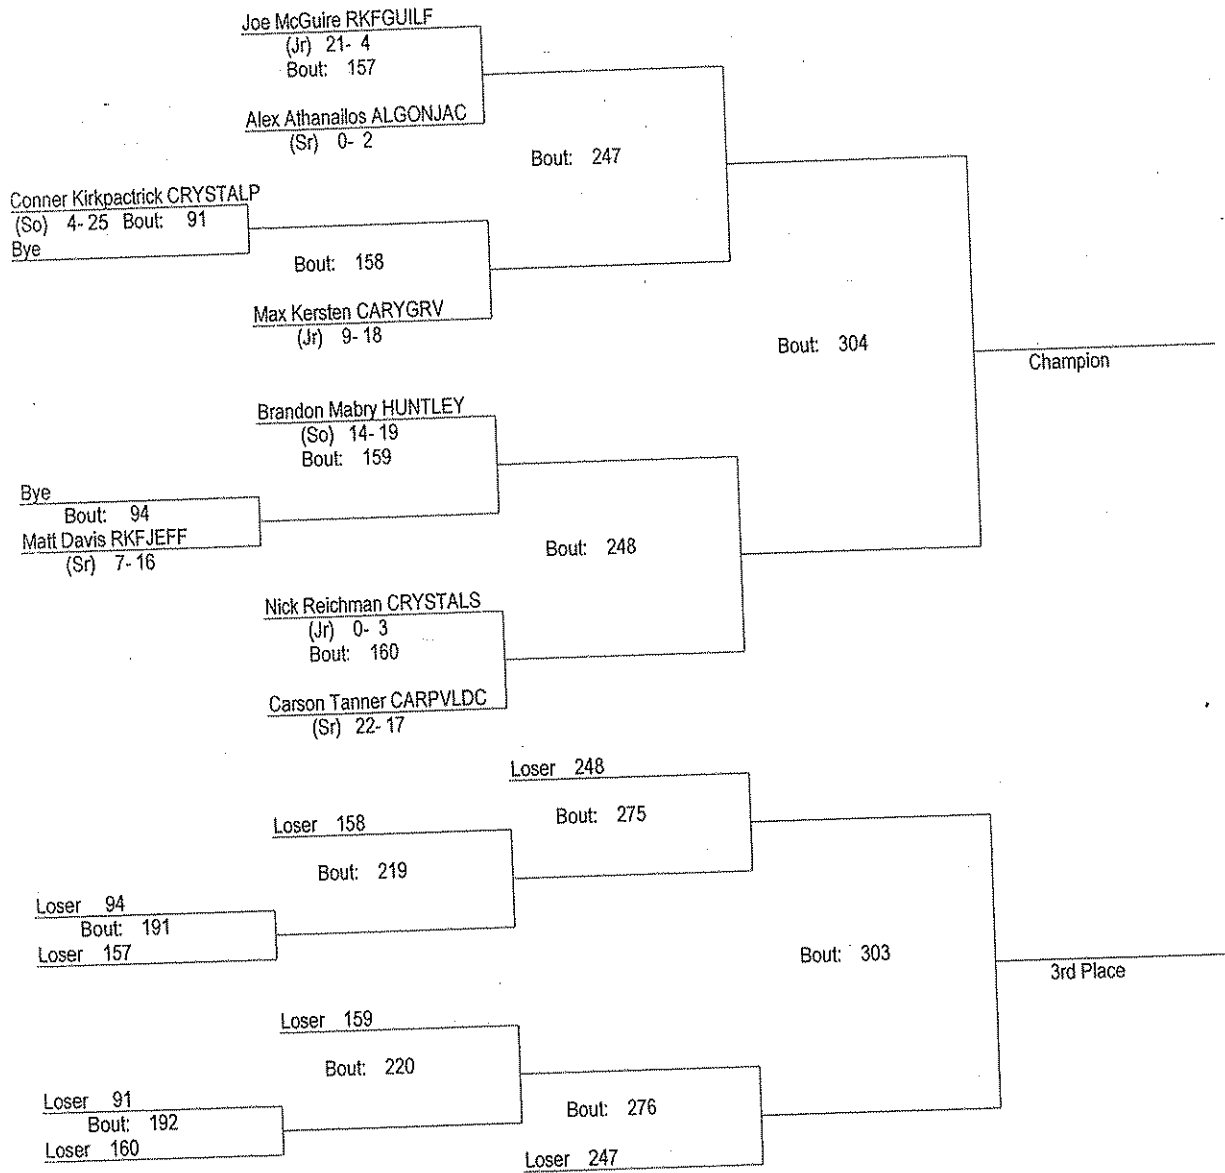

IHSA Class 3A Regional Wrestling Tournament

February 5, 2011

189