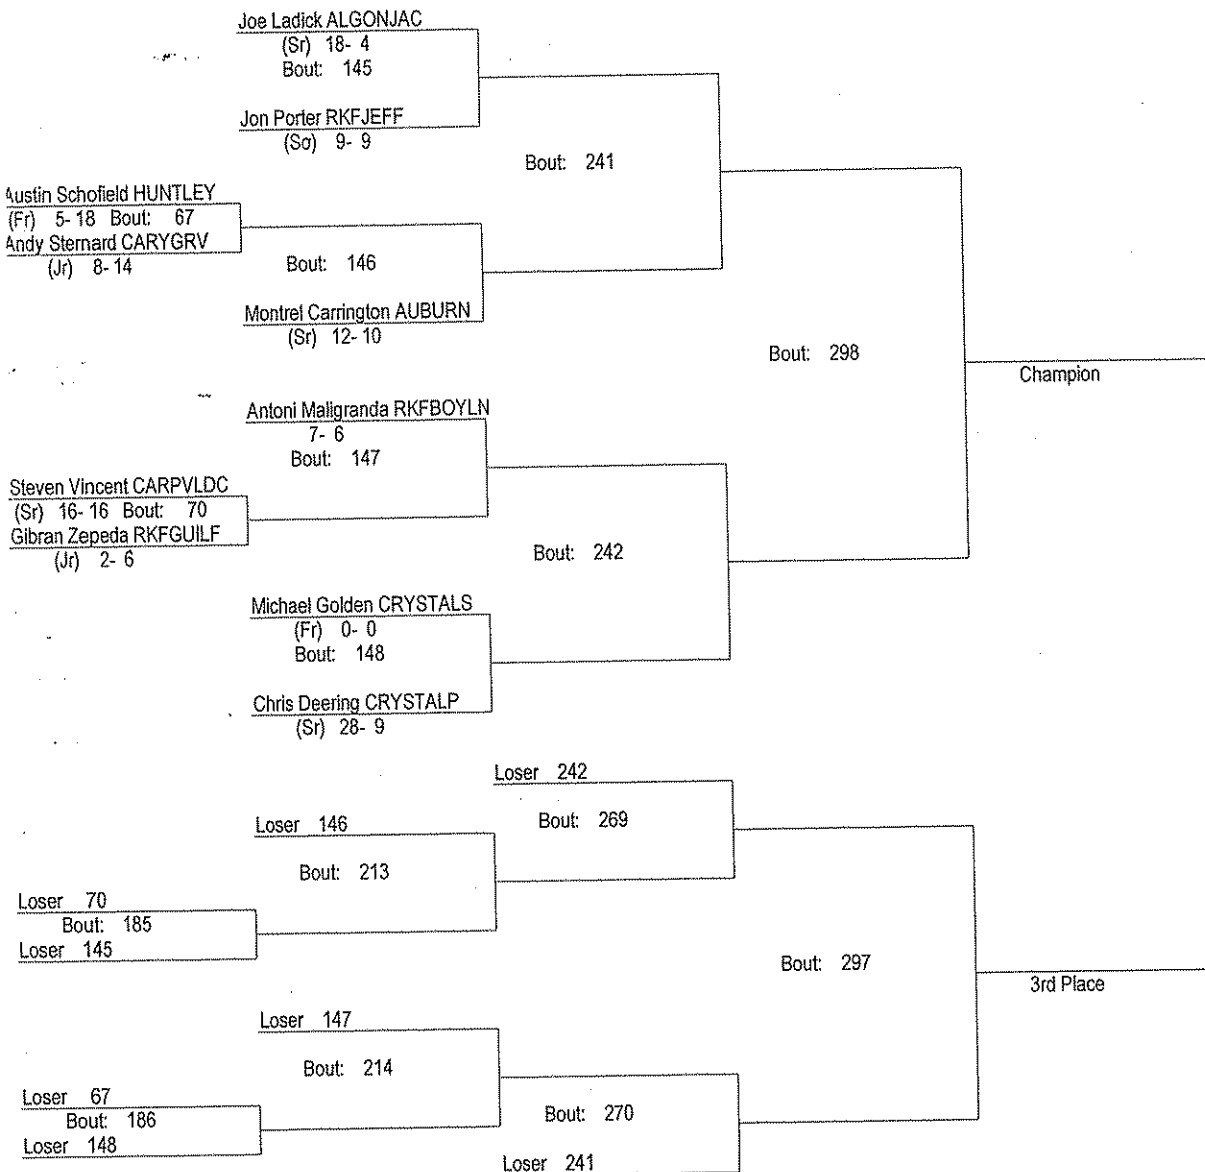

IHSA Class 3A Regional Wrestling Tournament

February 5, 2011

152