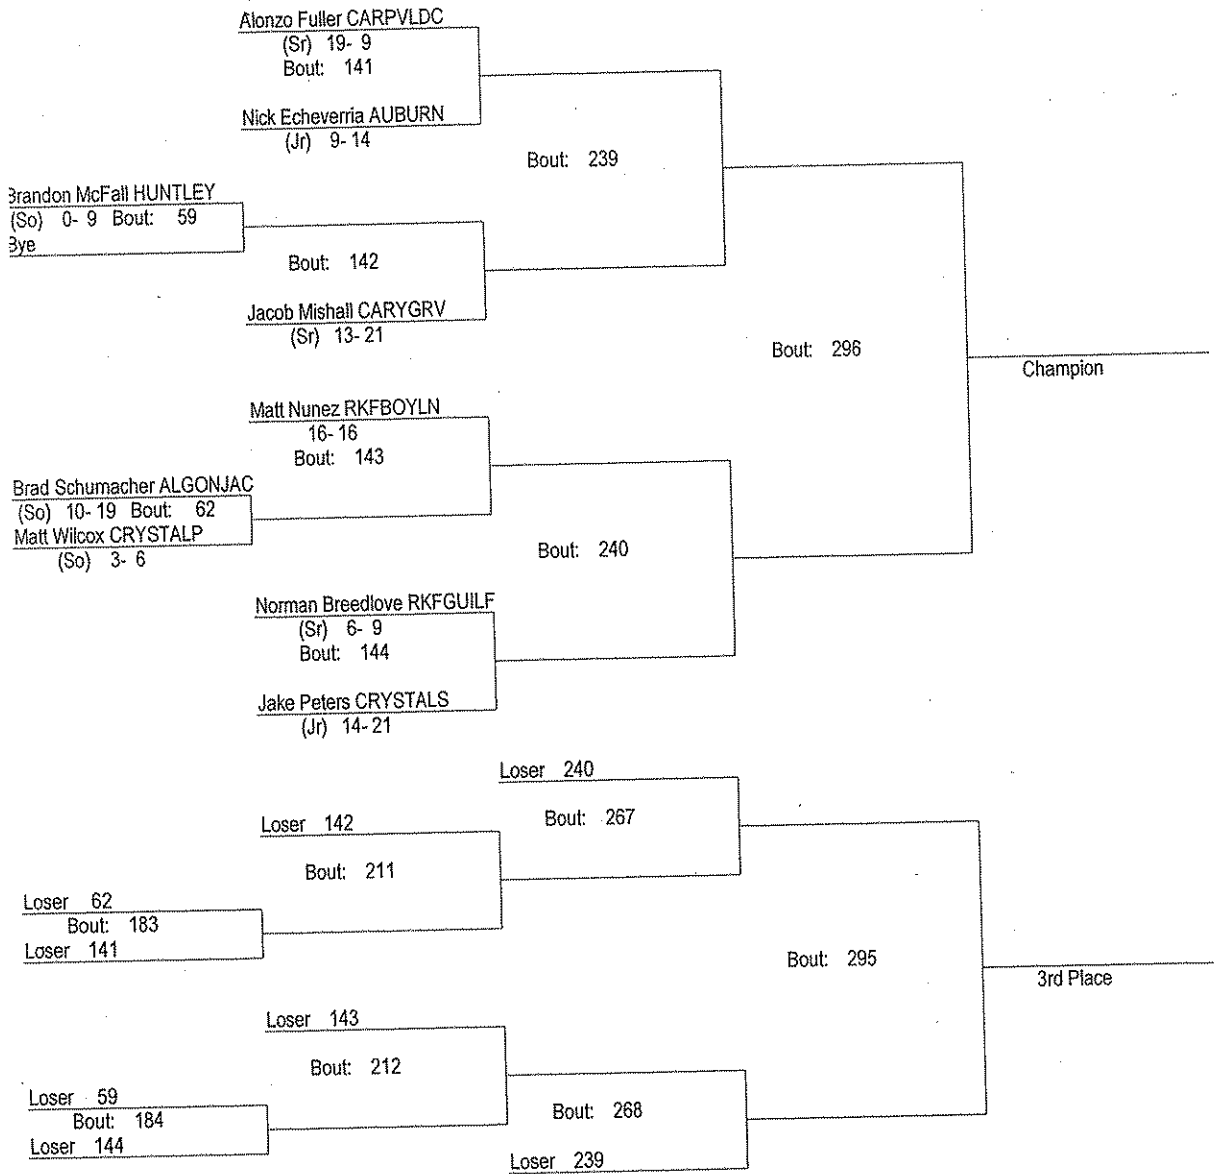

IHSA Class 3A Regional Wrestling Tournament

February 5, 2011

145