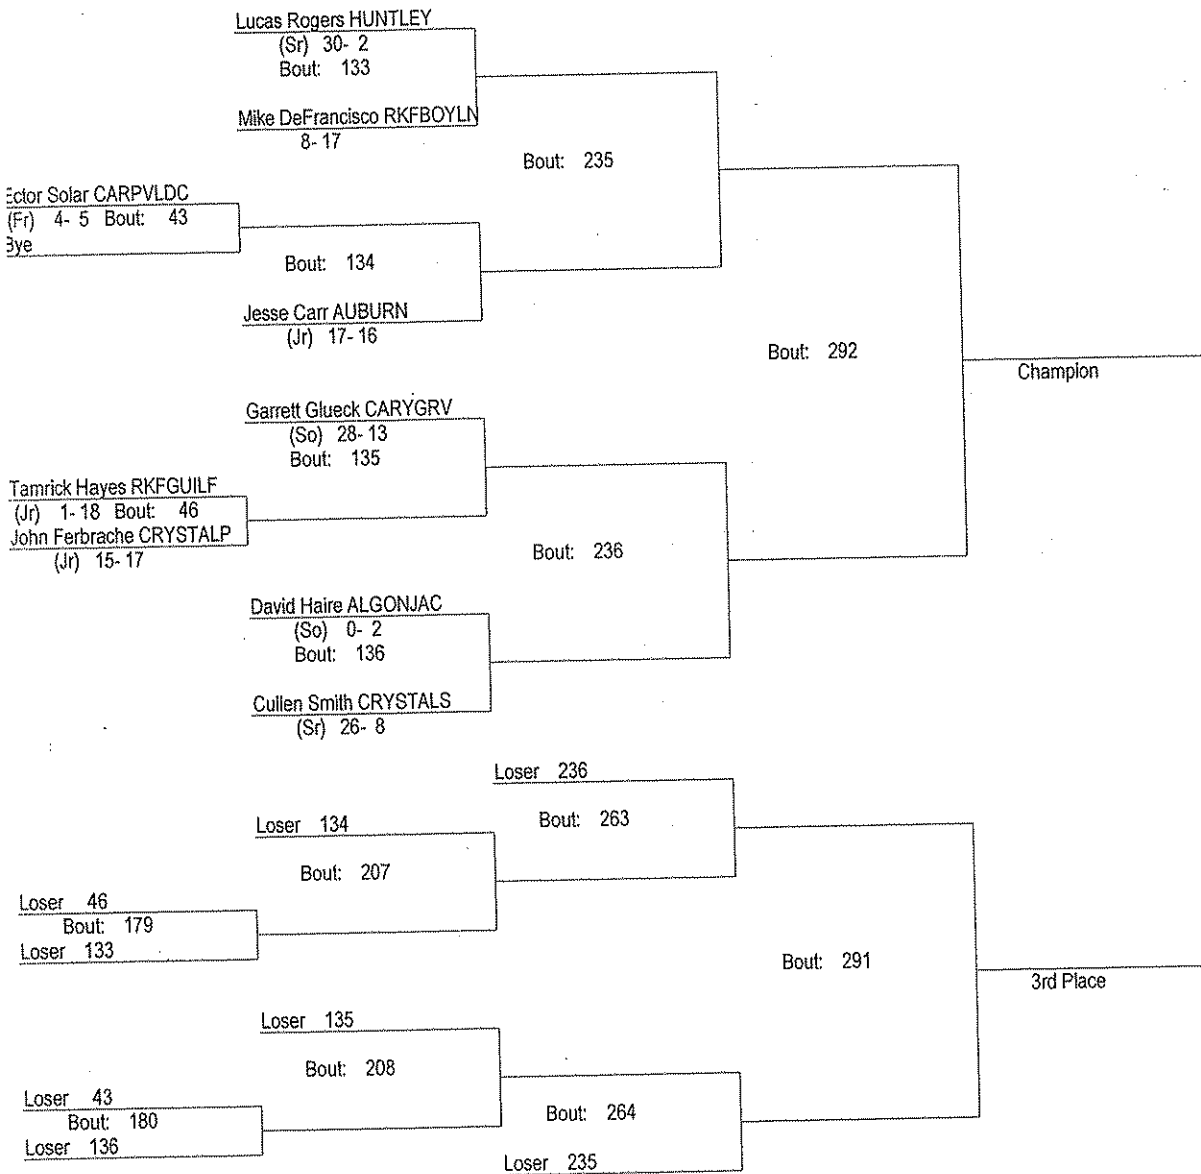

IHSA Class 3A Regional Wrestling Tournament

February 5, 2011

135