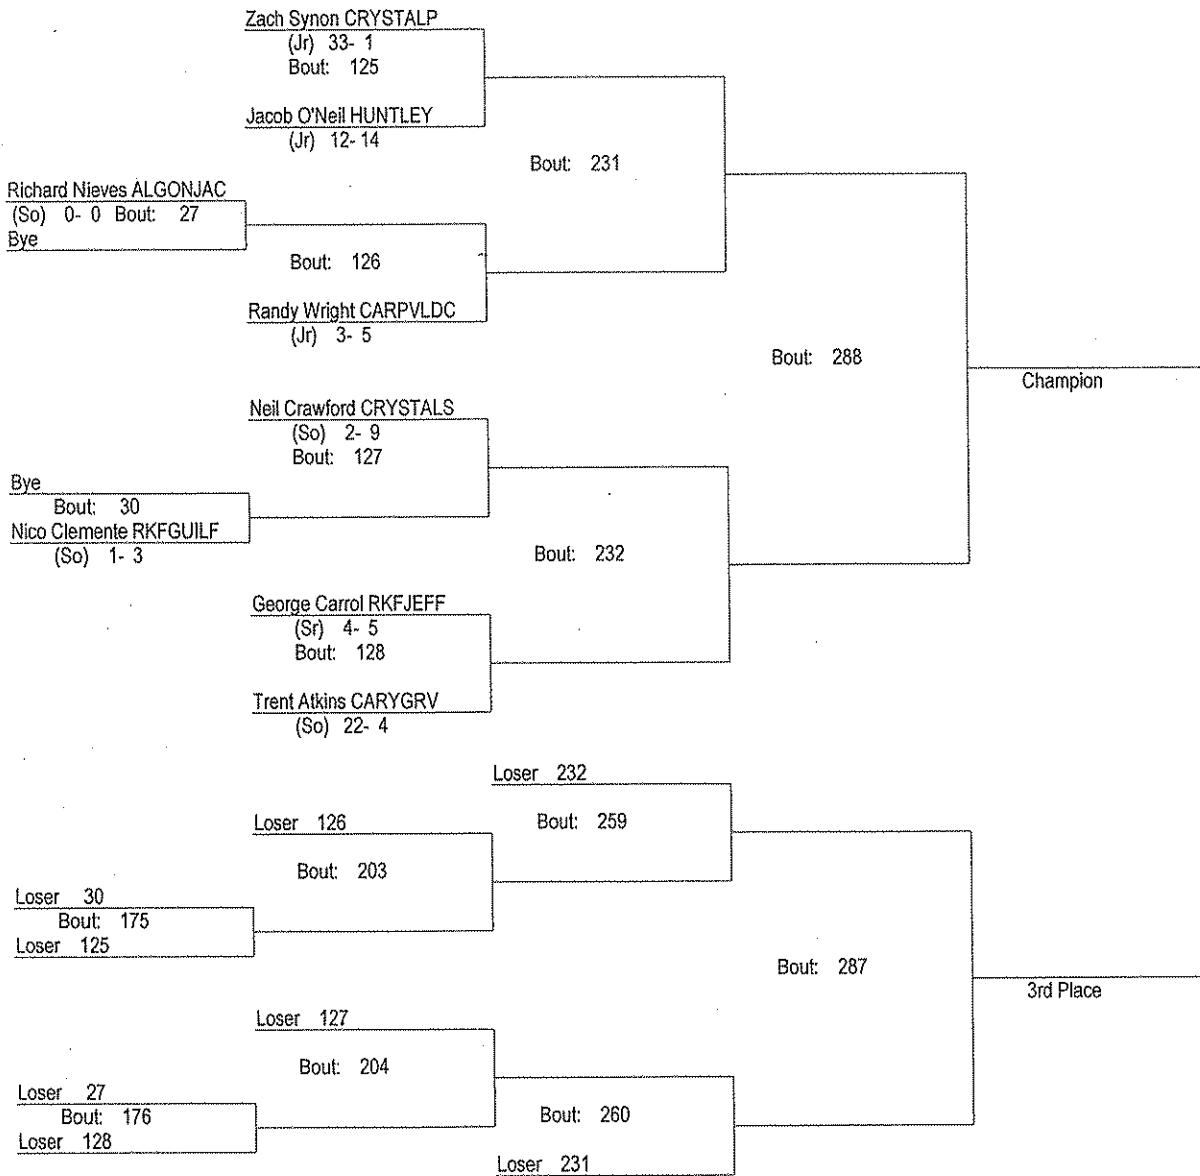

IHSA Class 3A Regional Wrestling Tournament

February 5, 2011

125