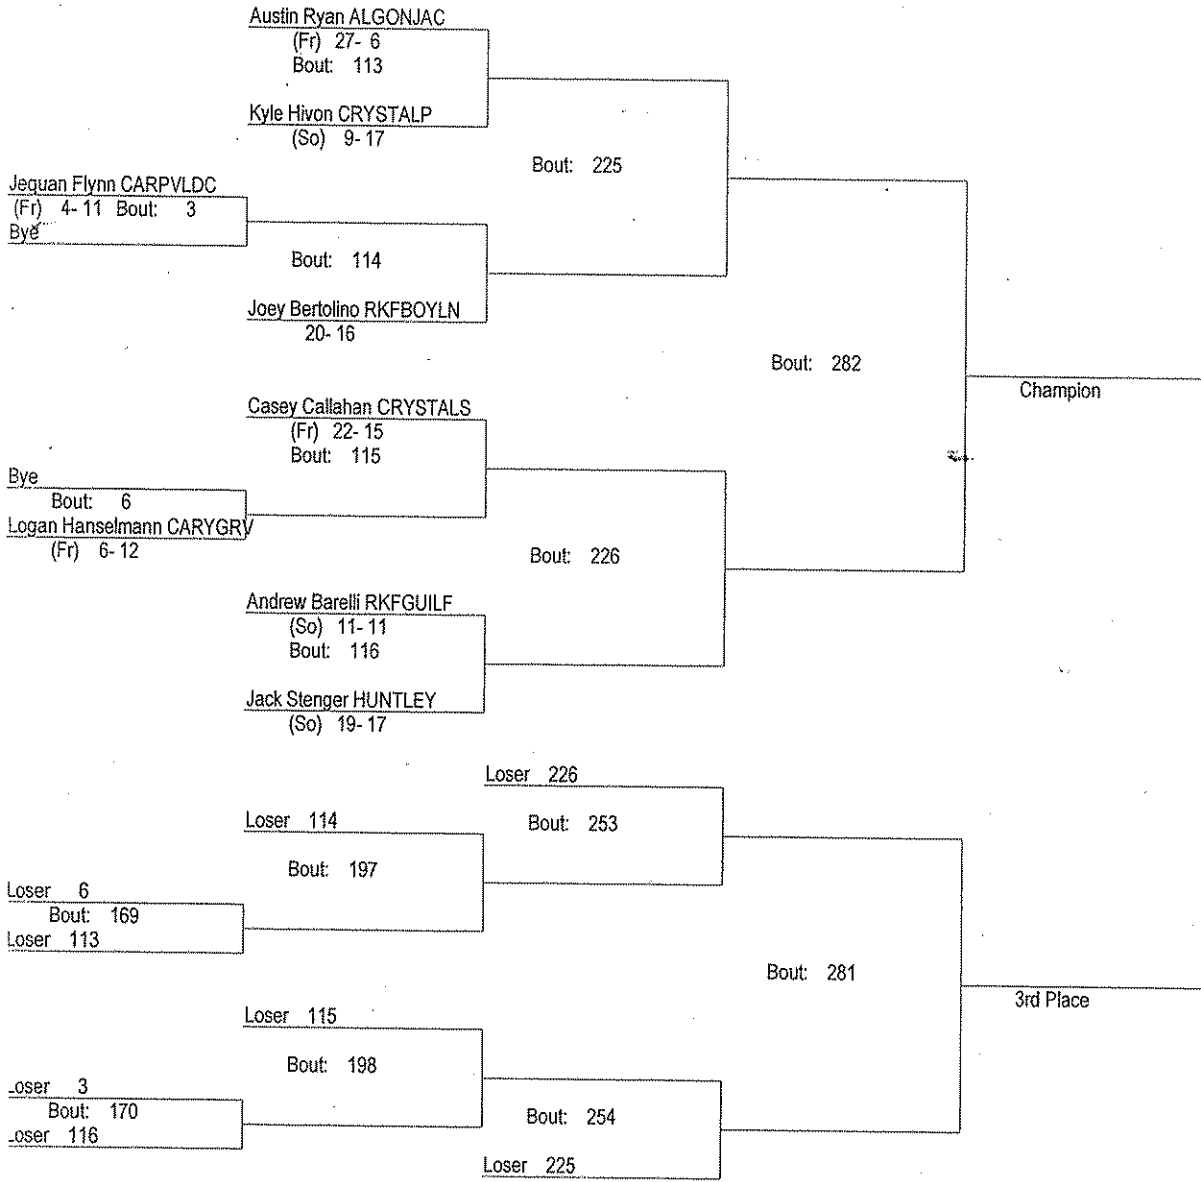

# IHSA Class 3A Regional Wrestling Tournament

February 5, 2011

103