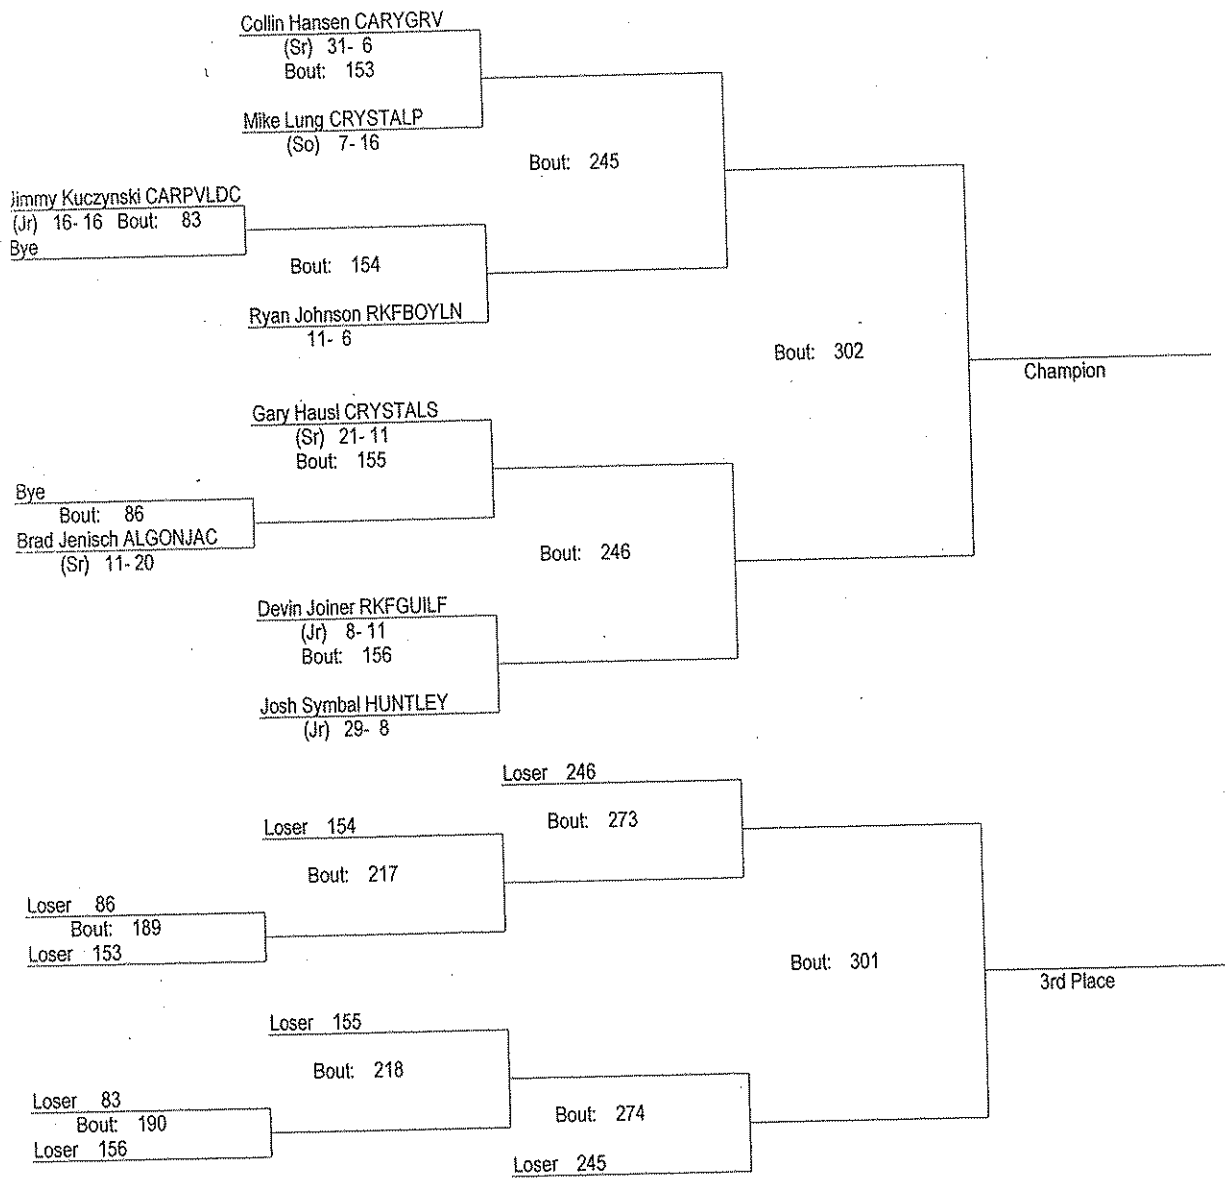

IHSA Class 3A Regional Wrestling Tournament

February 5, 2011

171