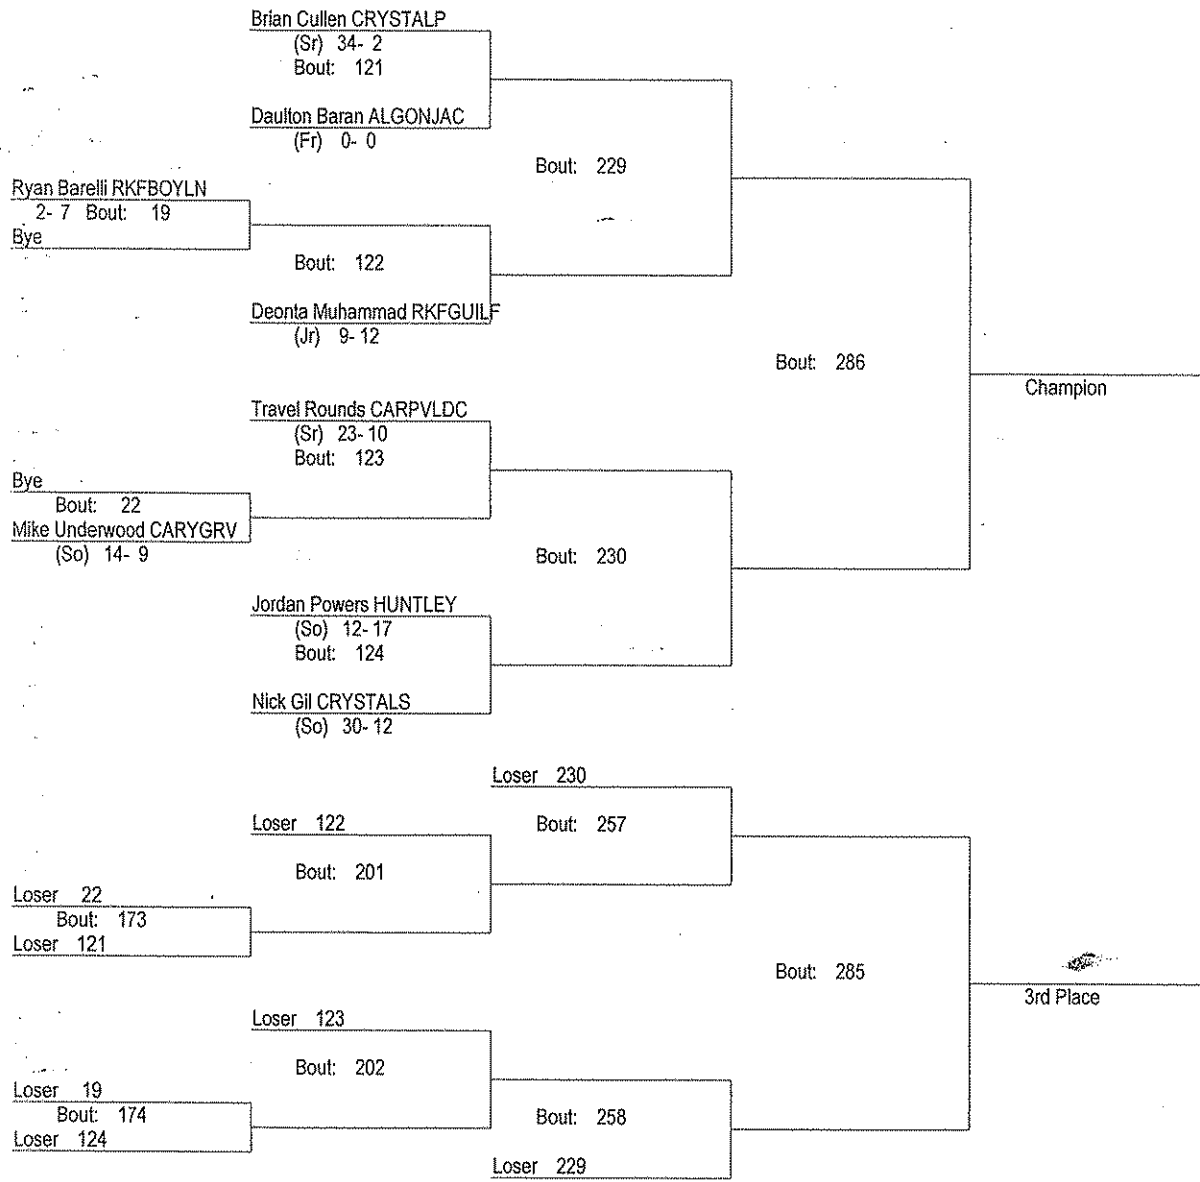

IHSA Class 3A Regional Wrestling Tournament

February 5, 2011

119