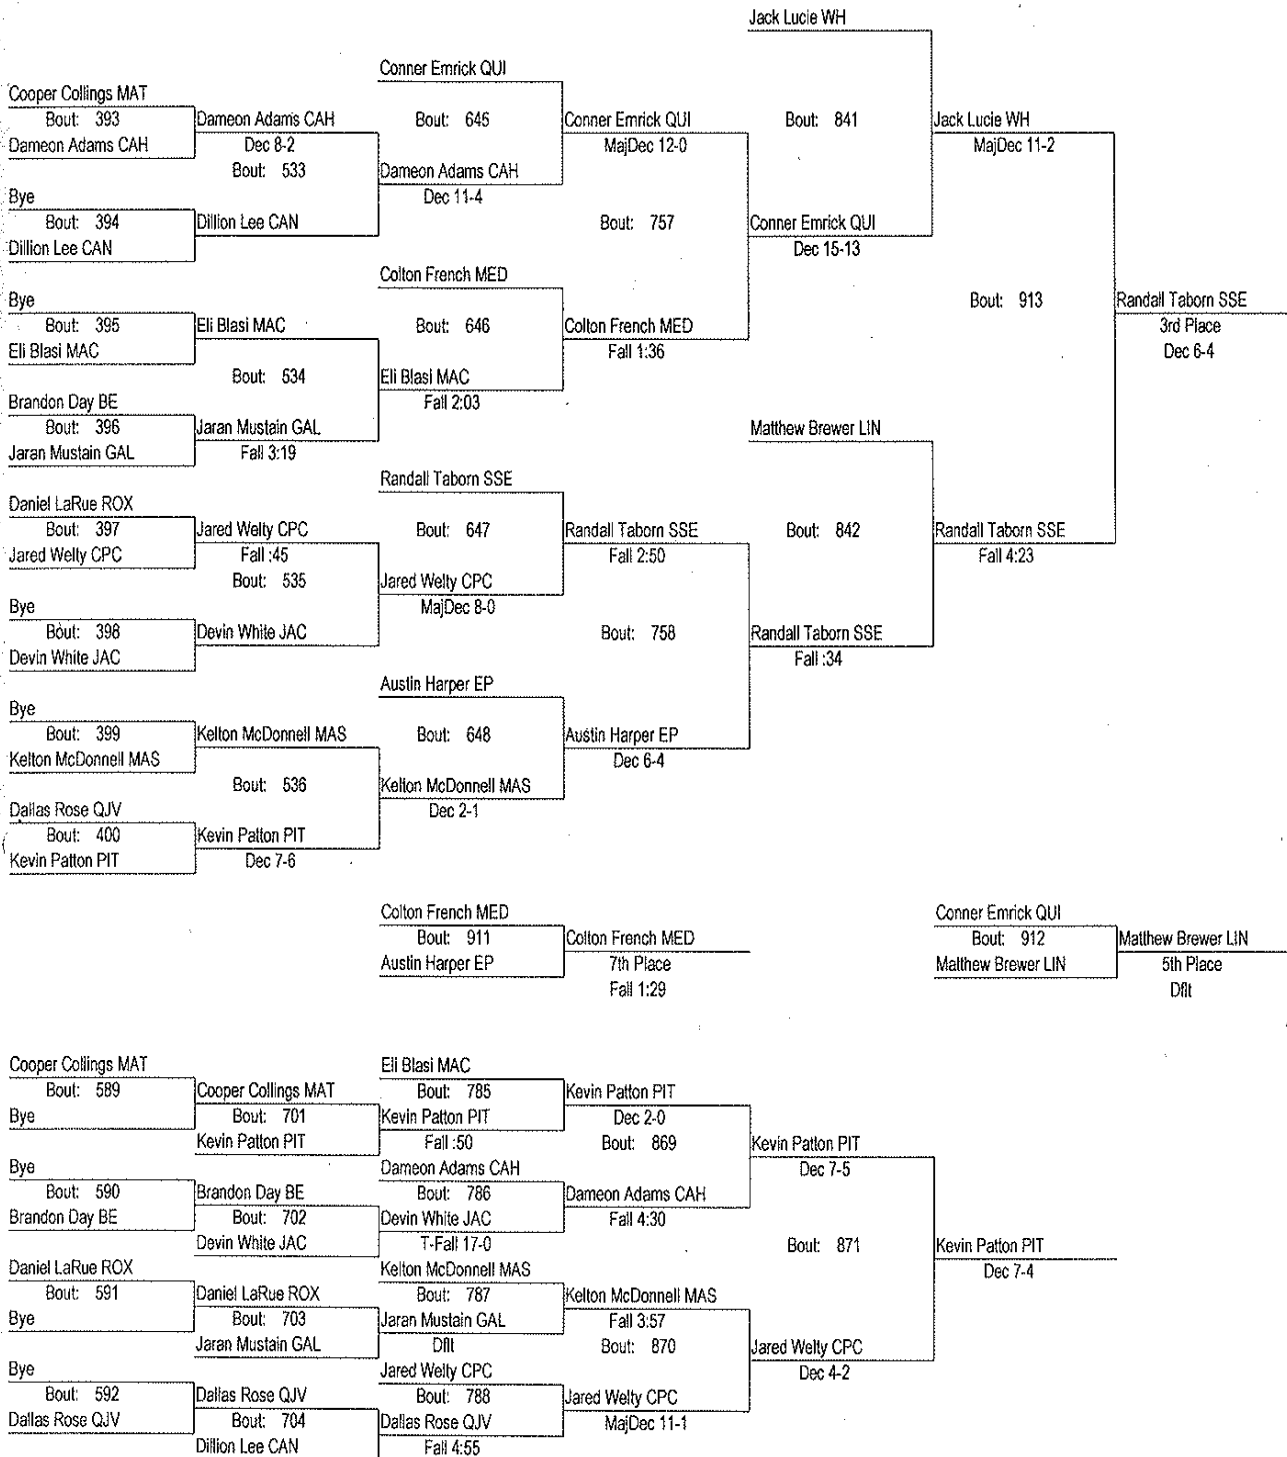

QHS Invitational Wrestling Tournament

1/14/11-1/15/11

103