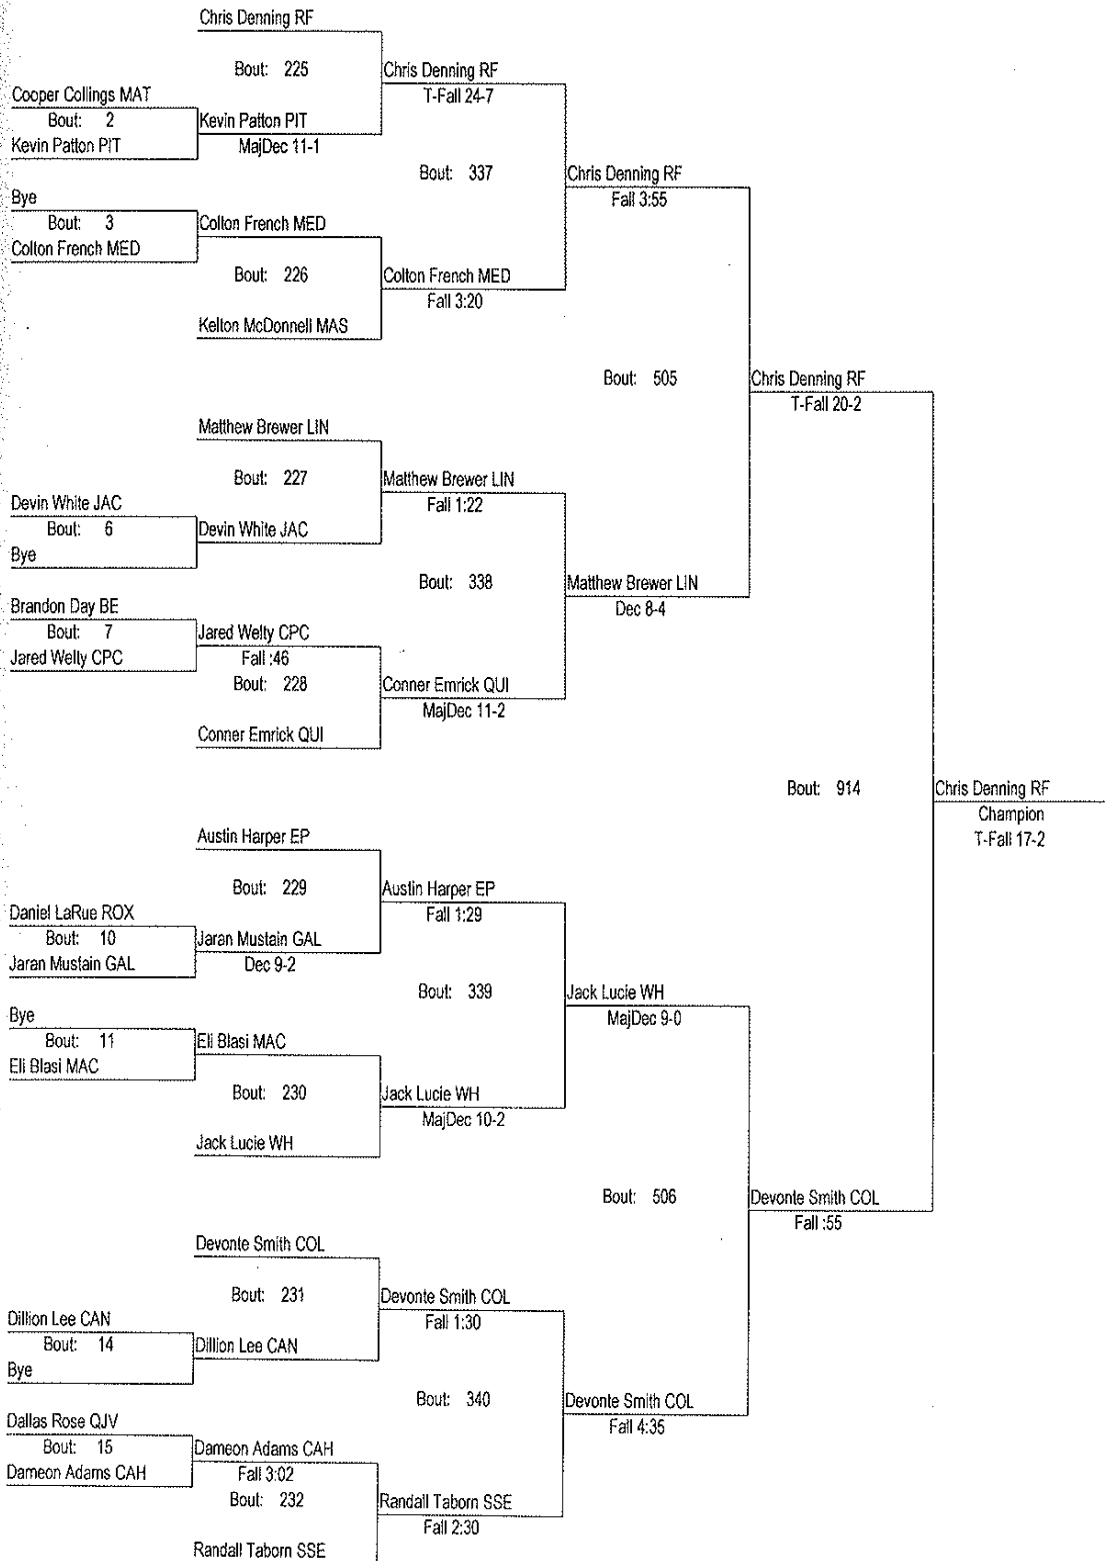

QHS Invitational Wrestling Tournament

1/14/11-1/15/11

Place	Score	Name	1st	2nd	3rd	4th	5th	6th	7th	8th
1	181.50	Triad	2	2			1	1	1	1
2	171.50	East Peoria	1		2		1			2
3	166.50	Belleville East	2	1	1	1		1		
4	156.50	Cahokia	1	2		3			1	2
5	155.00	Quincy	1	2			1	1	1	
6	149.50	Mattoon			1	2		1	1	3
7	144.00	Jacksonville			1	1	1	1		1
8	135.00	Mediapolis			1	2			2	1
9	134.50	Mascoutah	3					1	1	1
10	133.00	Bloomington	1	1	1		2	1		
11	131.50	Collinsville	1	1		2	1	1	1	
12	122.00	Macomb	1			2	1	1		
13	103.50	Camp Point Central			1	2				1
14	99.50	Lincoln					1	2		
15	98.00	Rock Falls	1						1	2
16	87.00	Belleville Althoff			1	1	1			
17	86.50	Galesburg					2		1	1
18	81.00	Anna Jonesboro				1	1			1
19	73.00	Springfield Southeast				1		1	1	
20	56.00	Pittsfield				1		1		
21	49.00	West Hancock					1		1	1
22	35.00	Canton					1			1
	35.00	Roxana					1			
24	33.00	Waterloo						1		
25	29.00	Quincy JV								
26	0.00	Quincy JV2								

* Team has non-scoring wrestler

QHS Invitational Wrestling Tournament

1/14/11-1/15/11

103