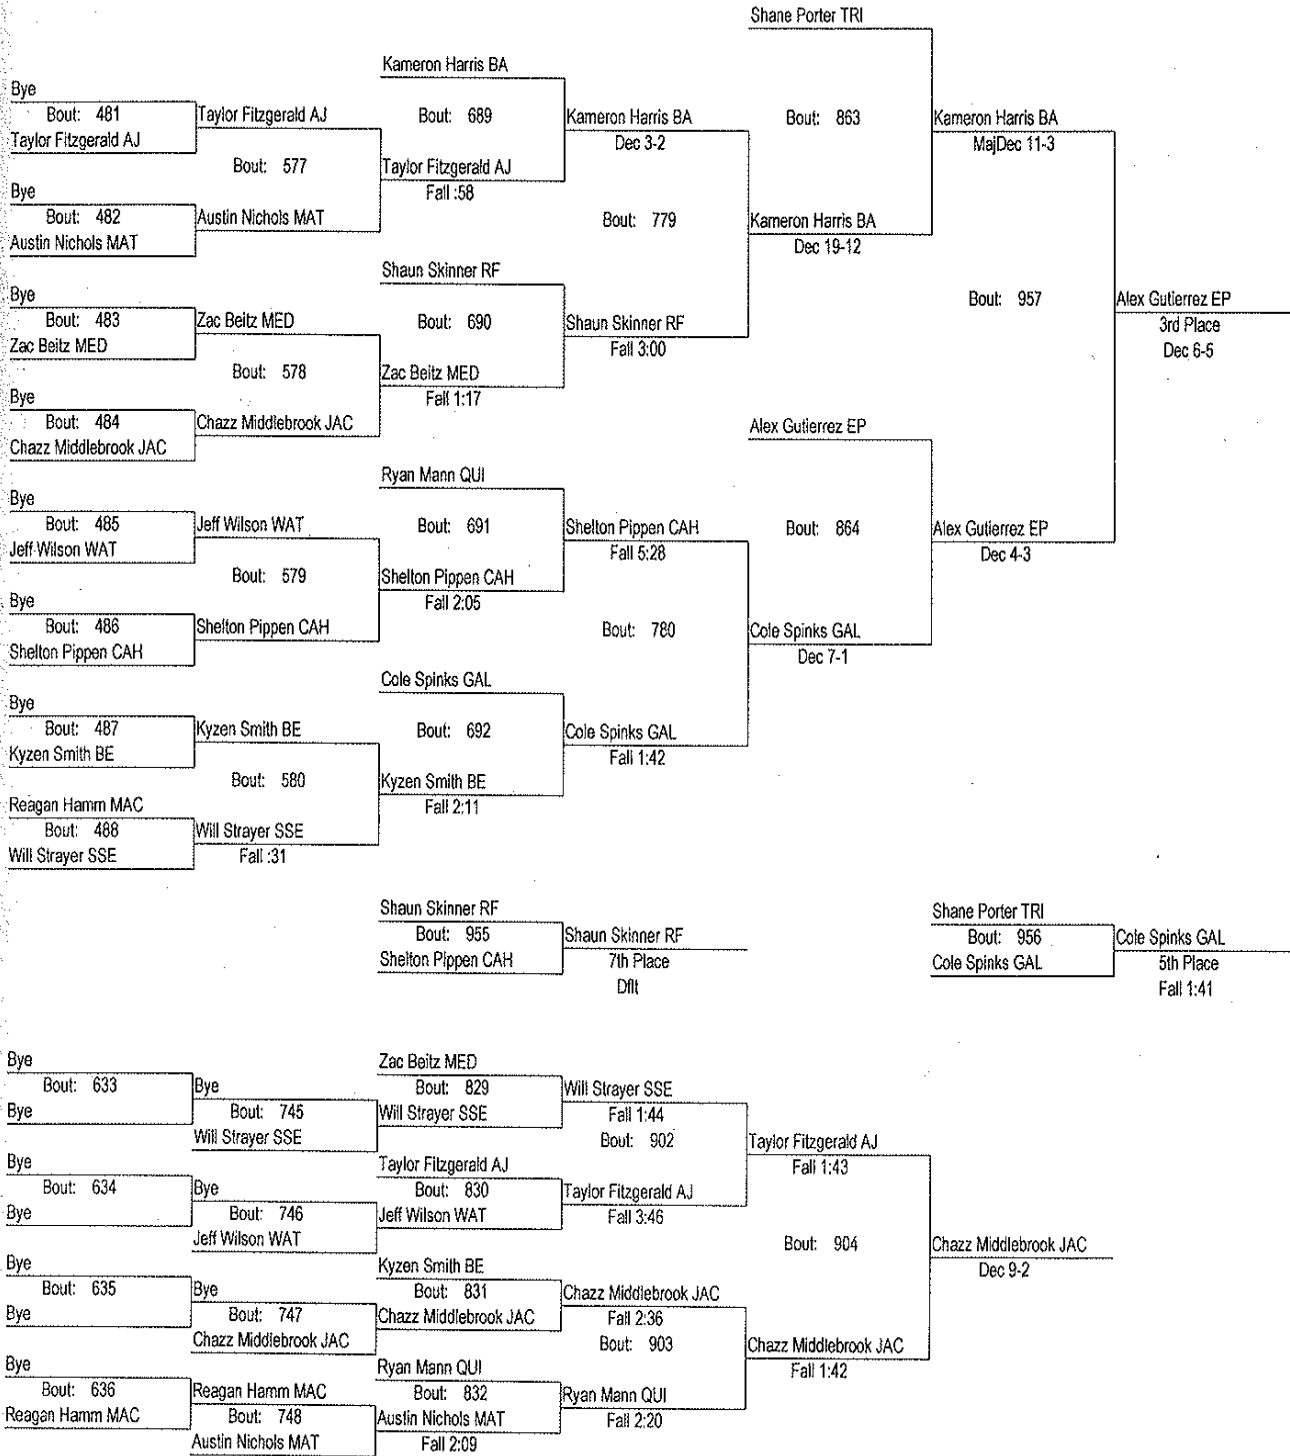

QHS Invitational Wrestling Tournament

1/14/11-1/15/11

189