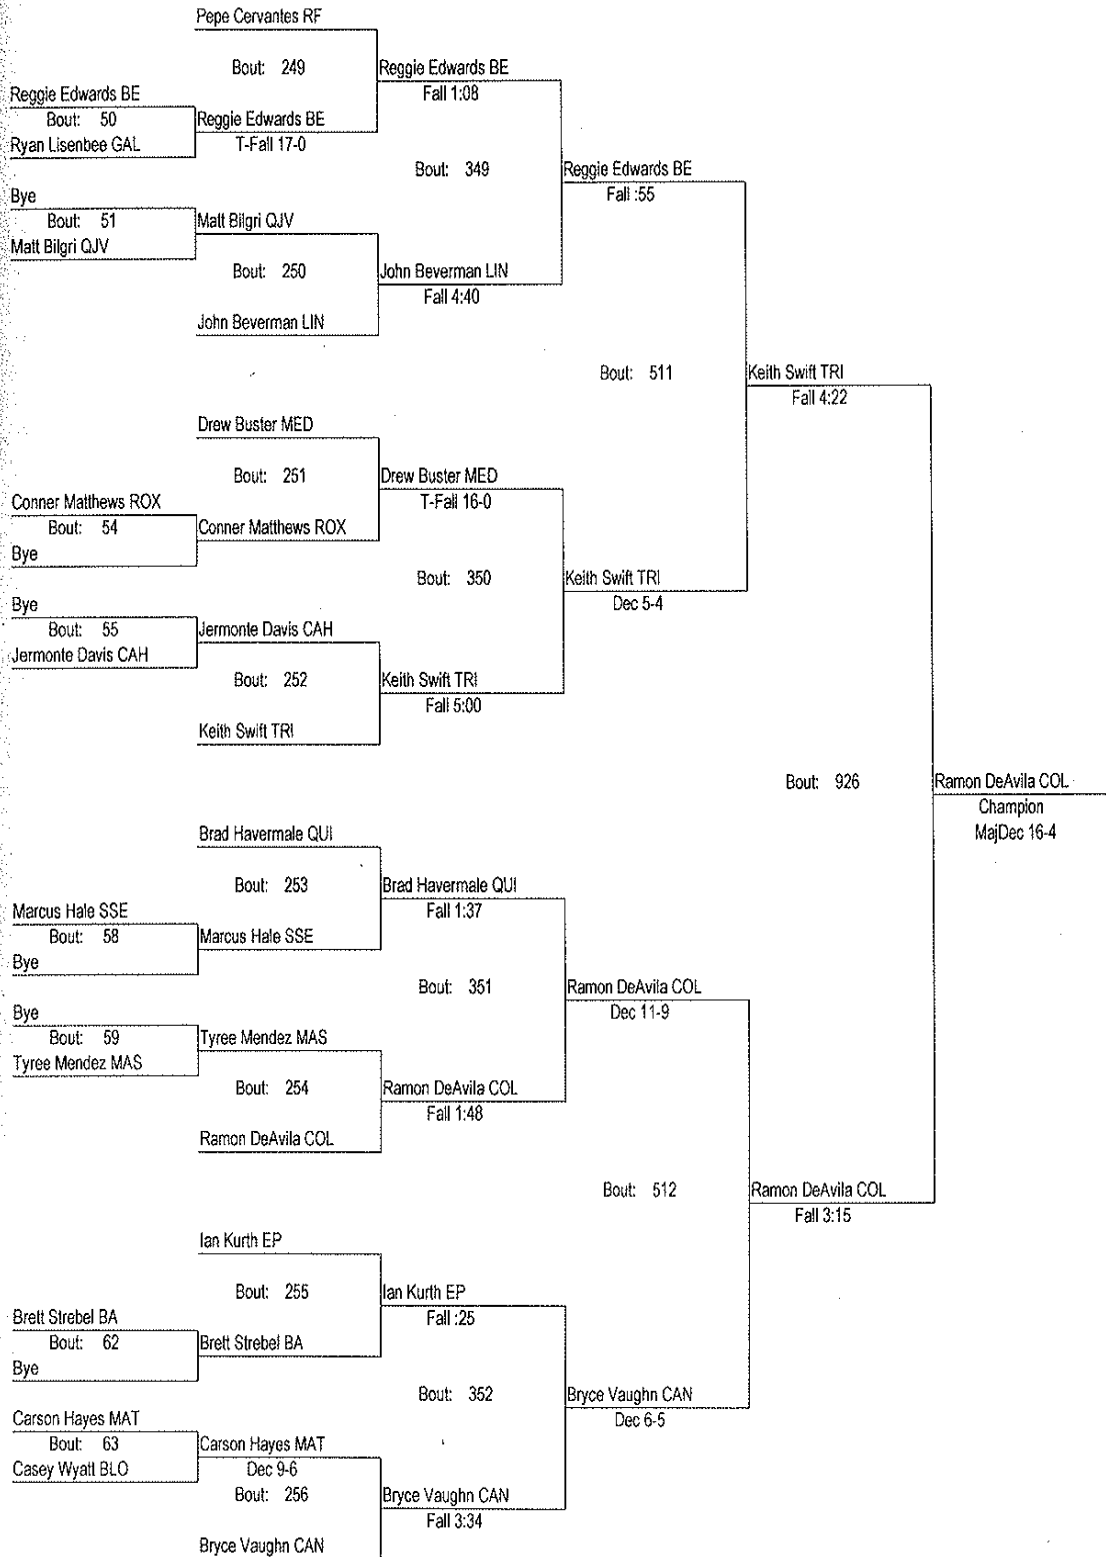

QHS Invitational Wrestling Tournament

1/14/11-1/15/11

125