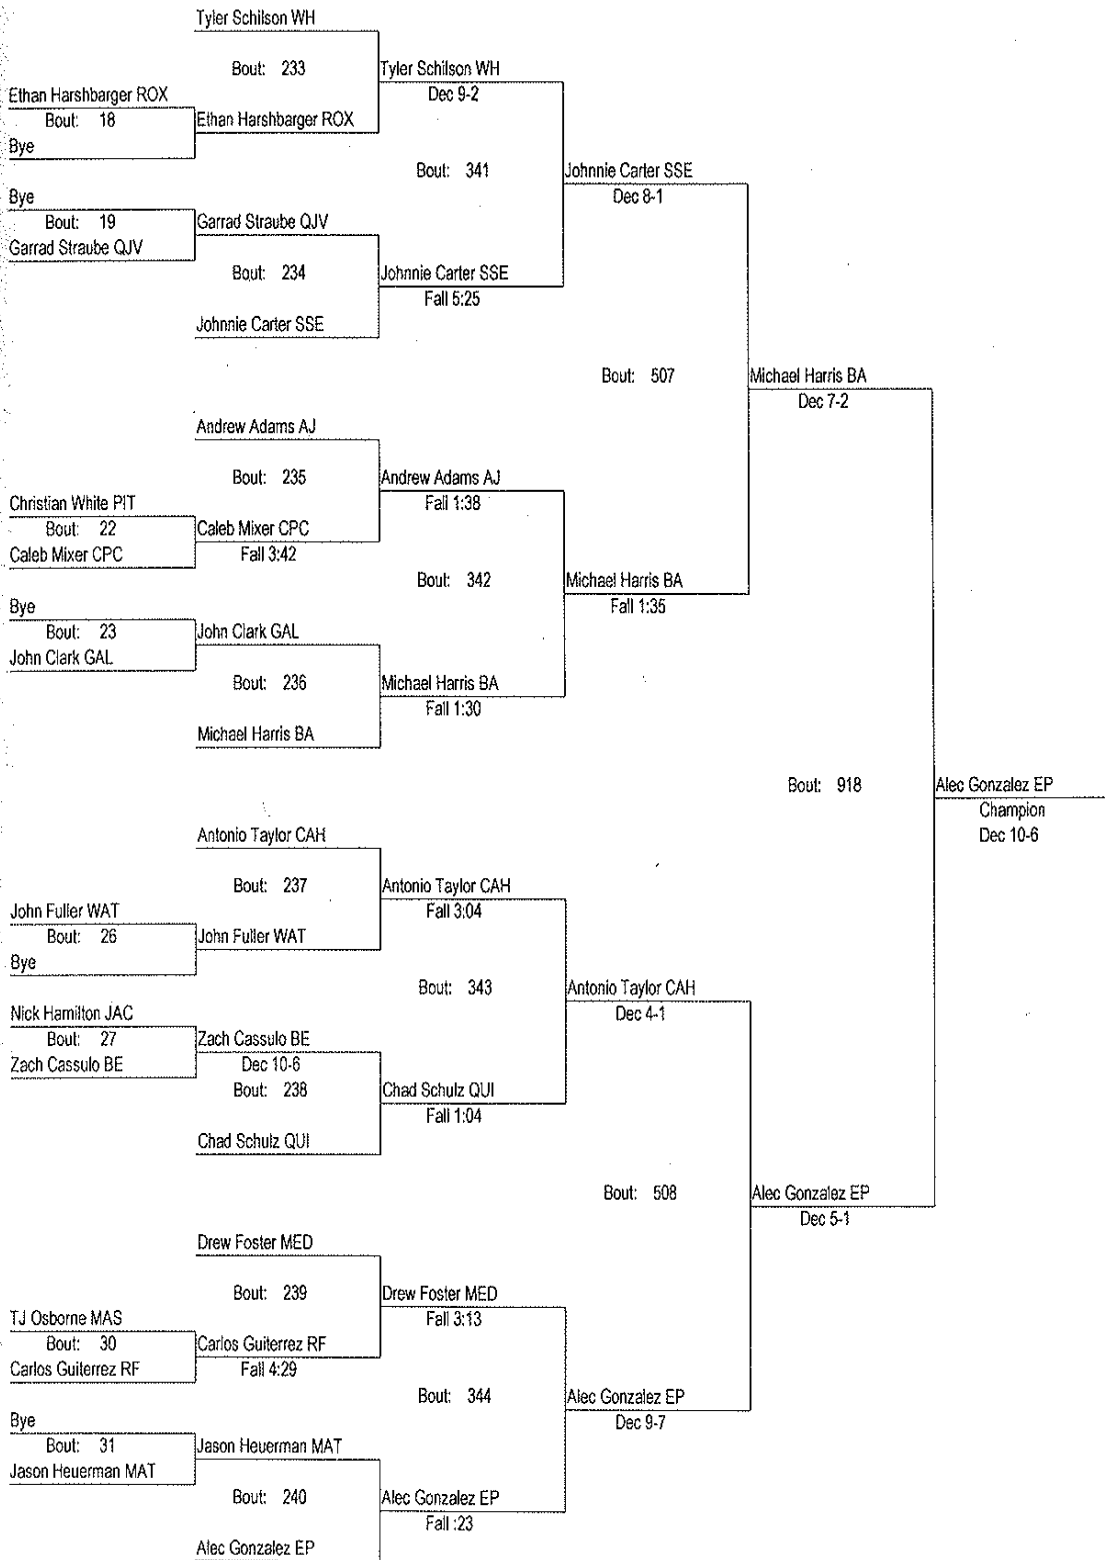

QHS Invitational Wrestling Tournament

1/14/11-1/15/11
112