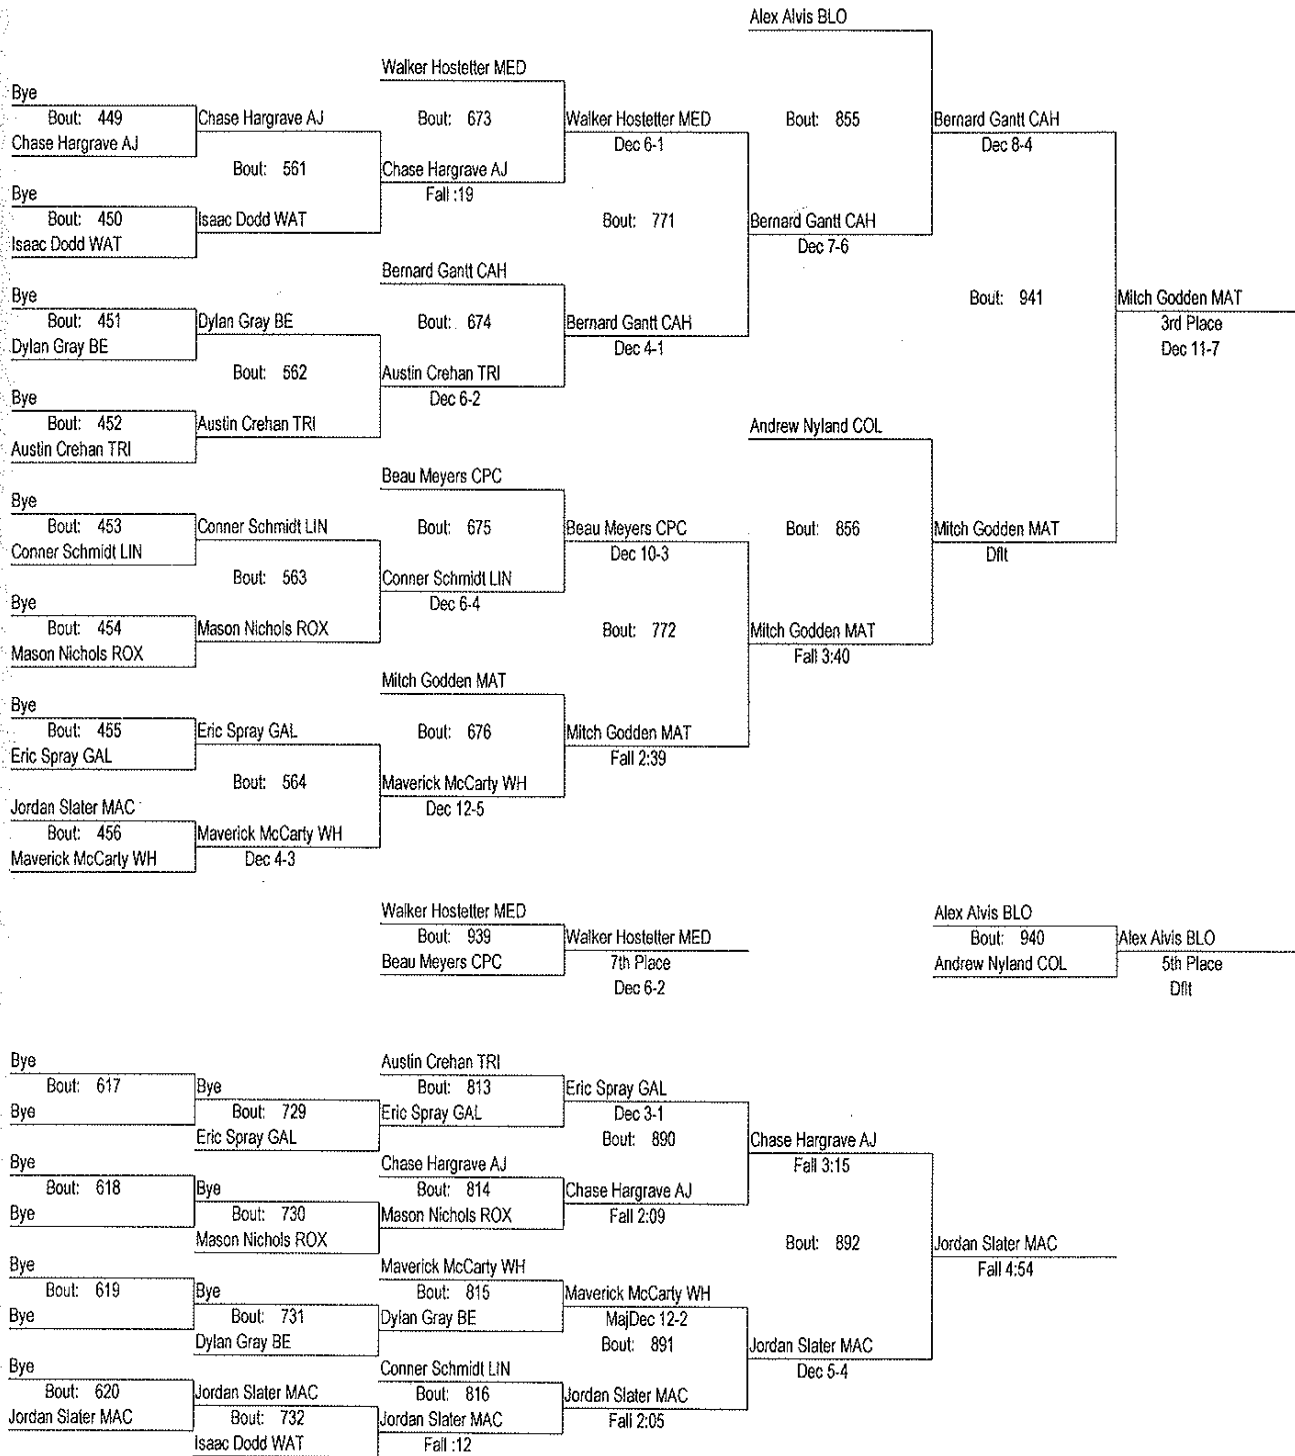

QHS Invitational Wrestling Tournament

1/14/11-1/15/11

145