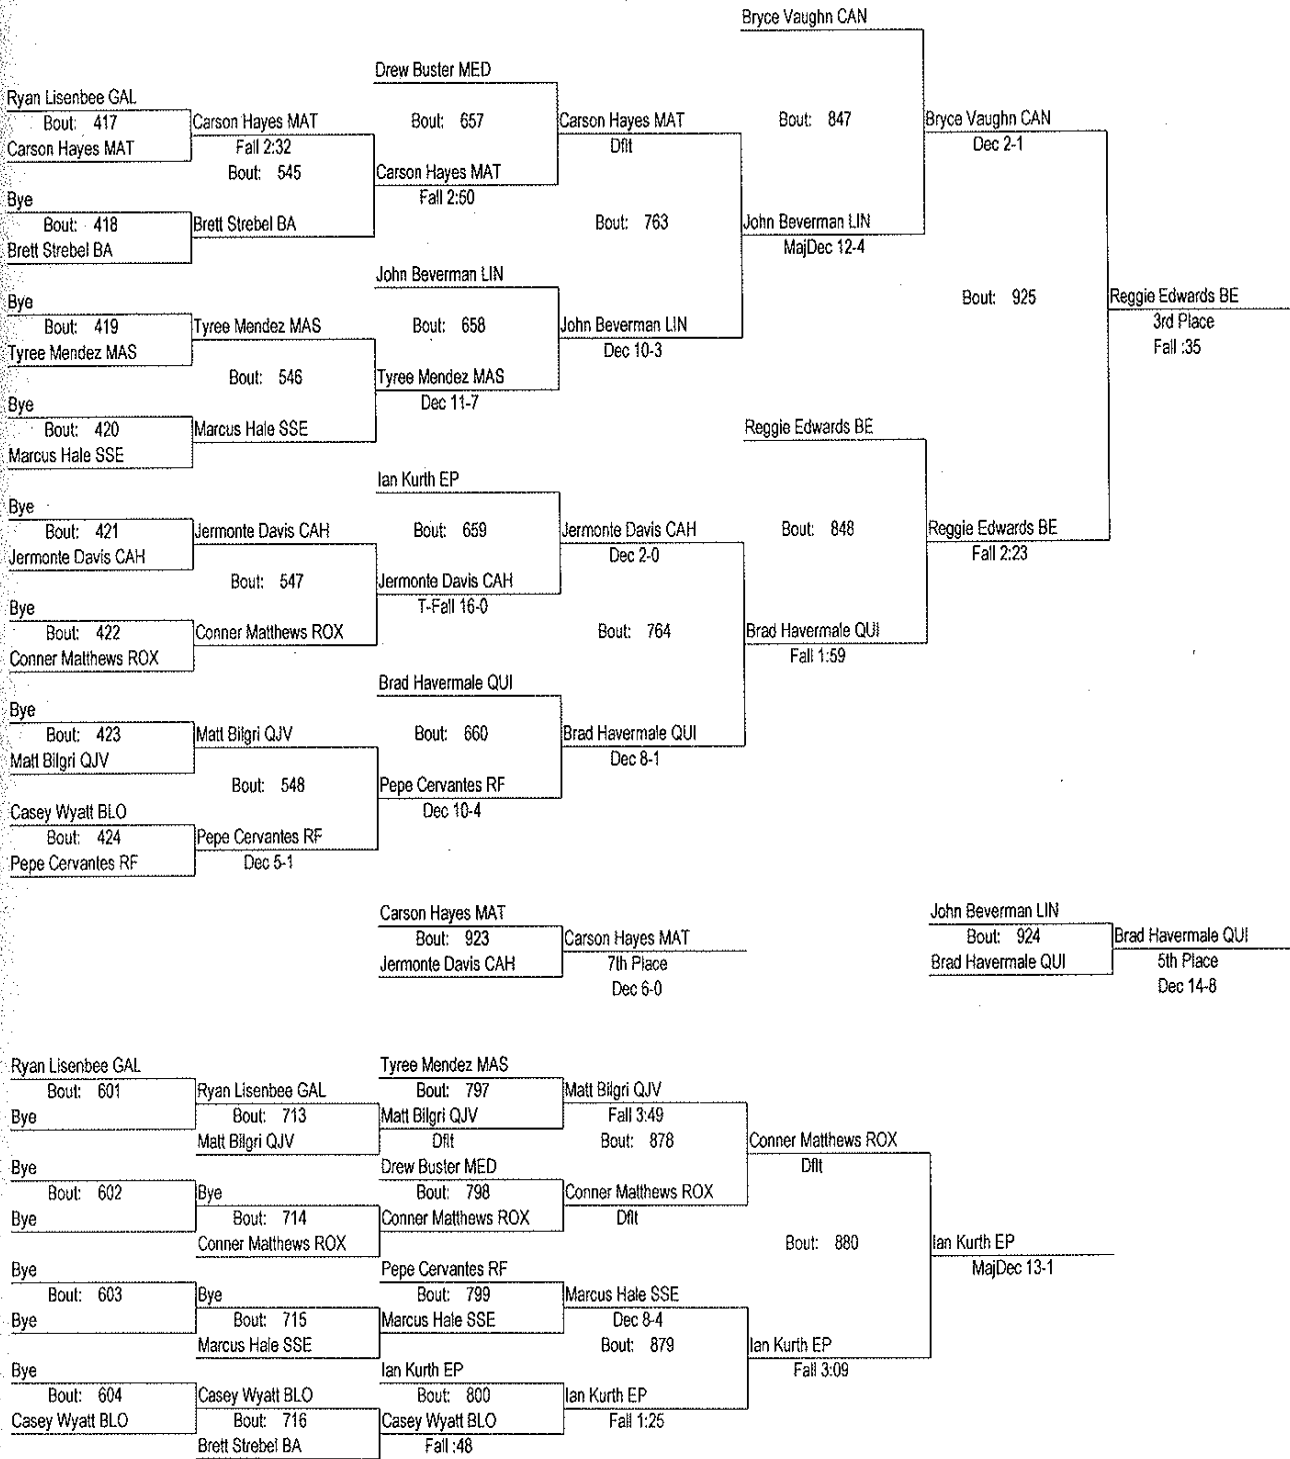

QHS Invitational Wrestling Tournament

1/14/11-1/15/11

125