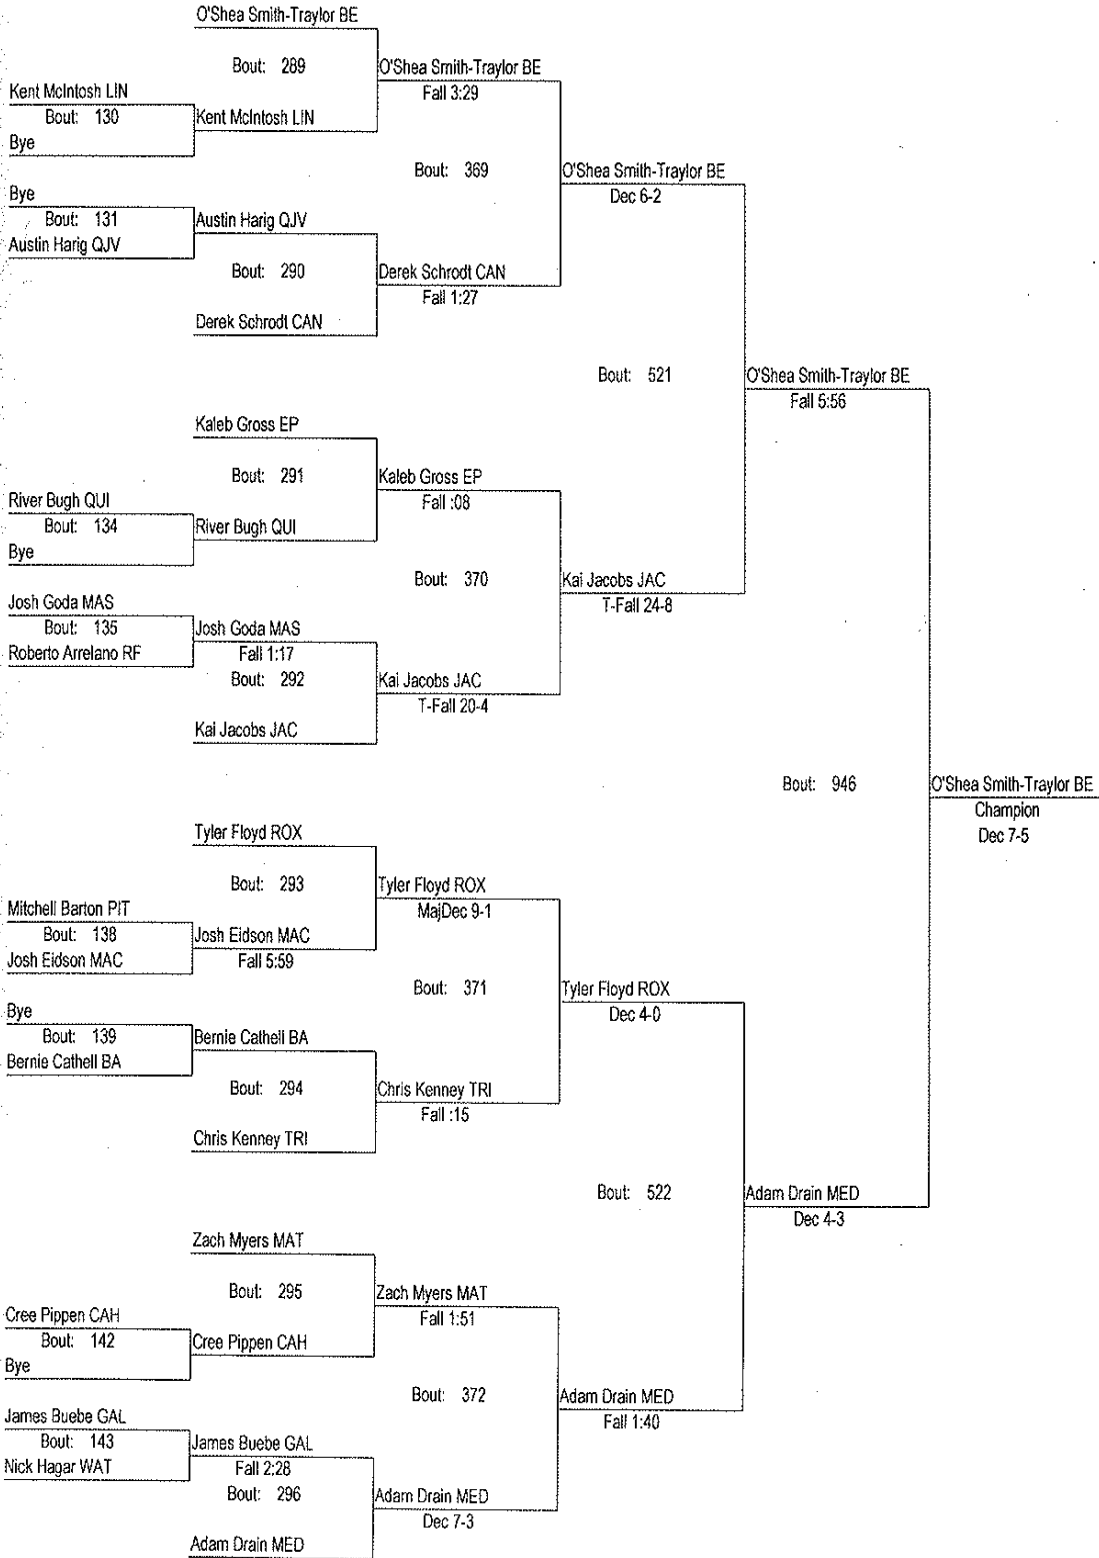

QHS Invitational Wrestling Tournament

1/14/11-1/15/11

152