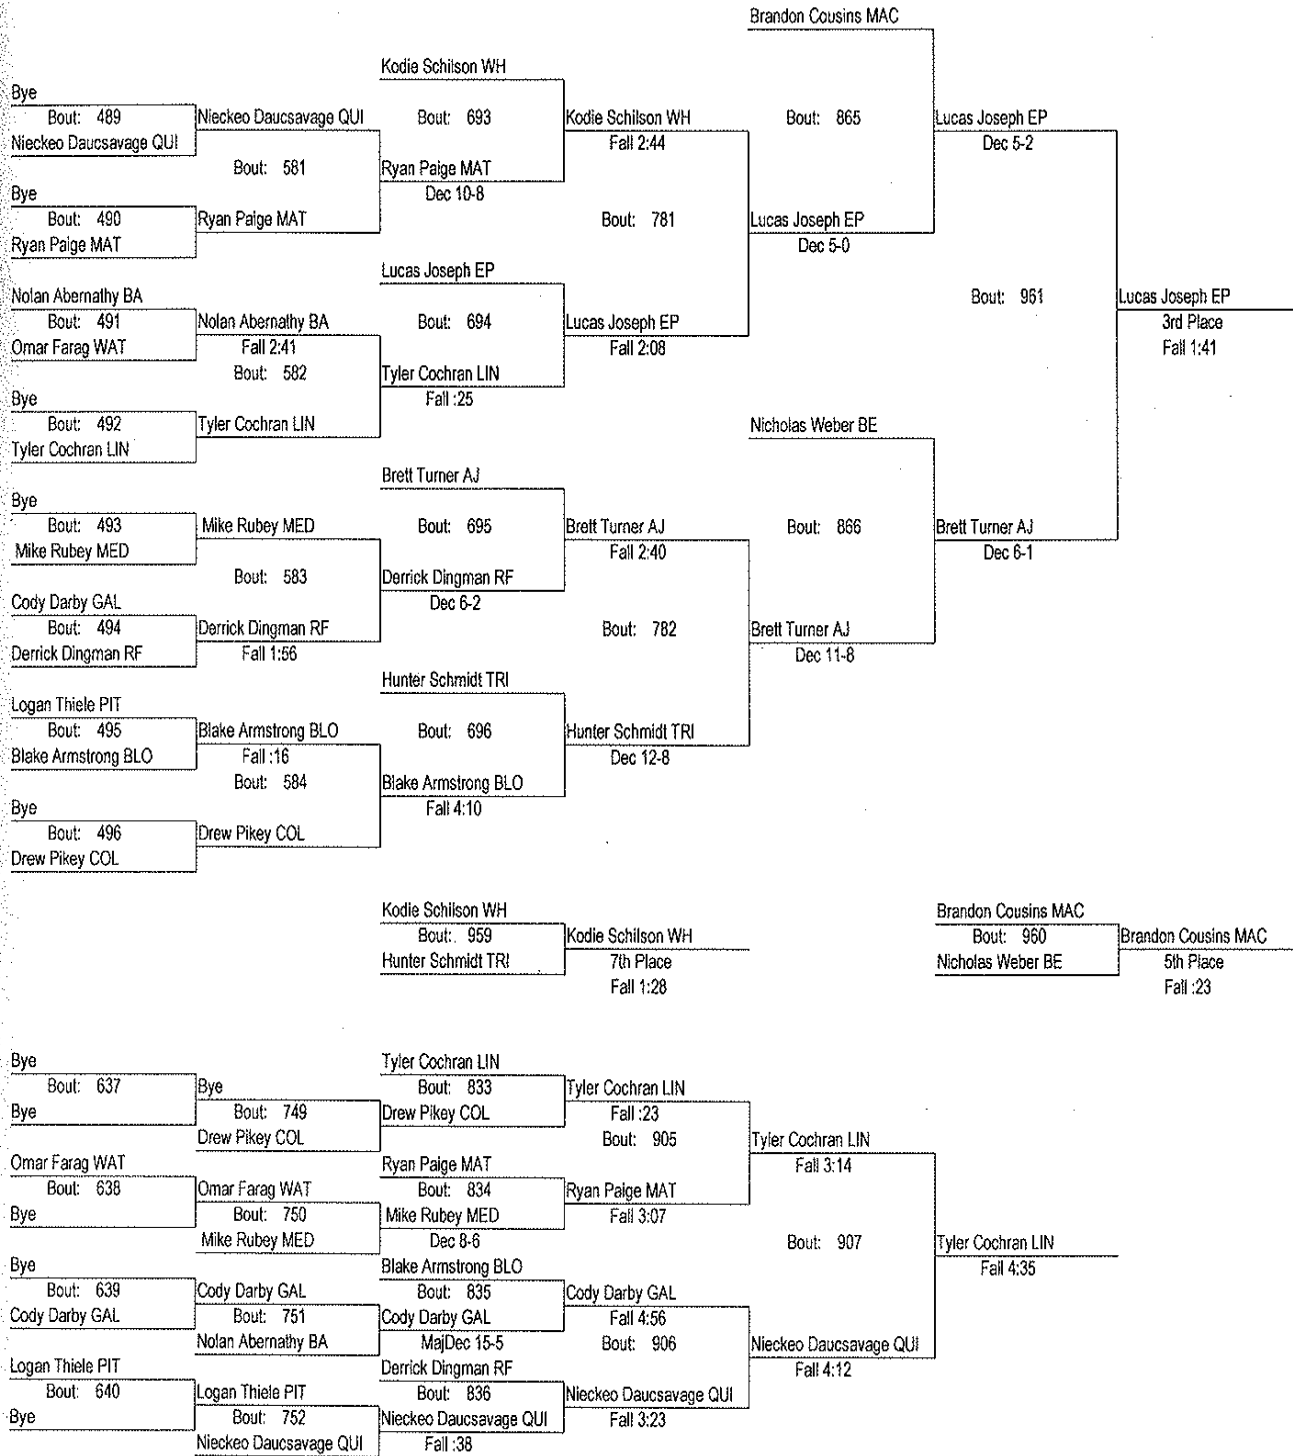

QHS Invitational Wrestling Tournament

1/14/11-1/15/11

215