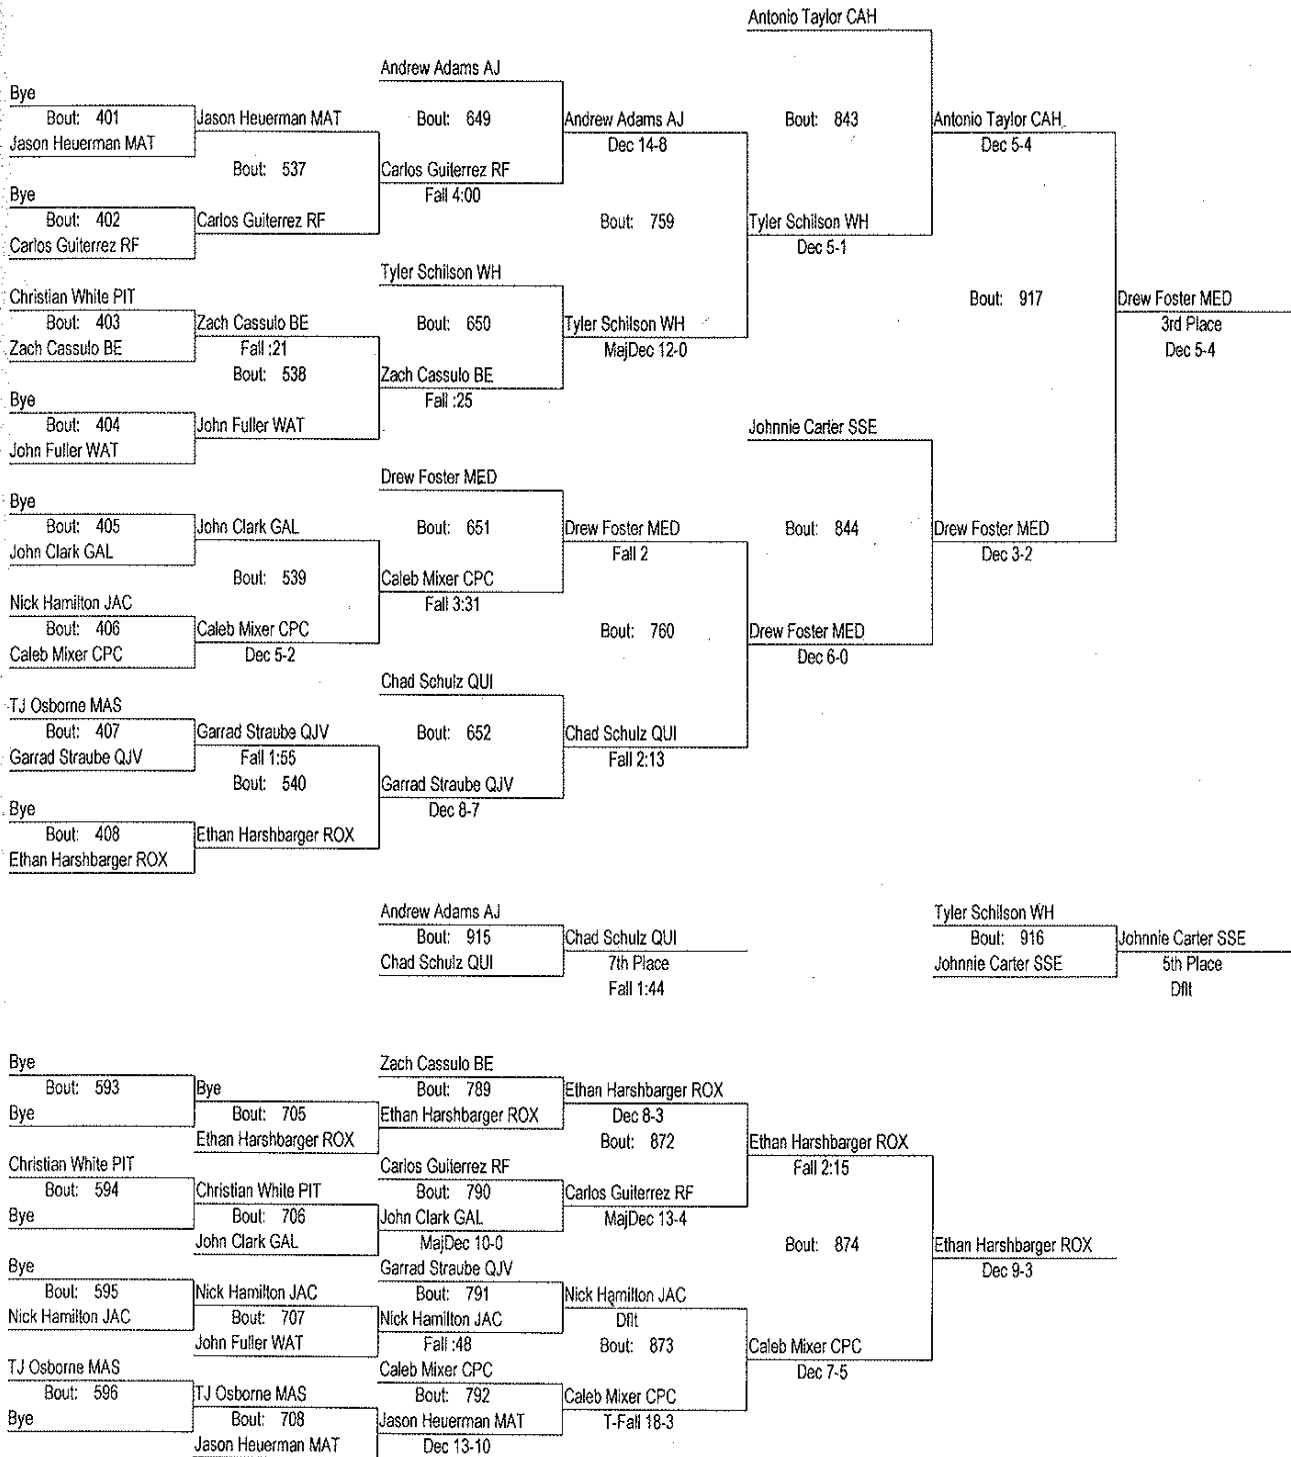

QHS Invitational Wrestling Tournament

1/14/11-1/15/11

112