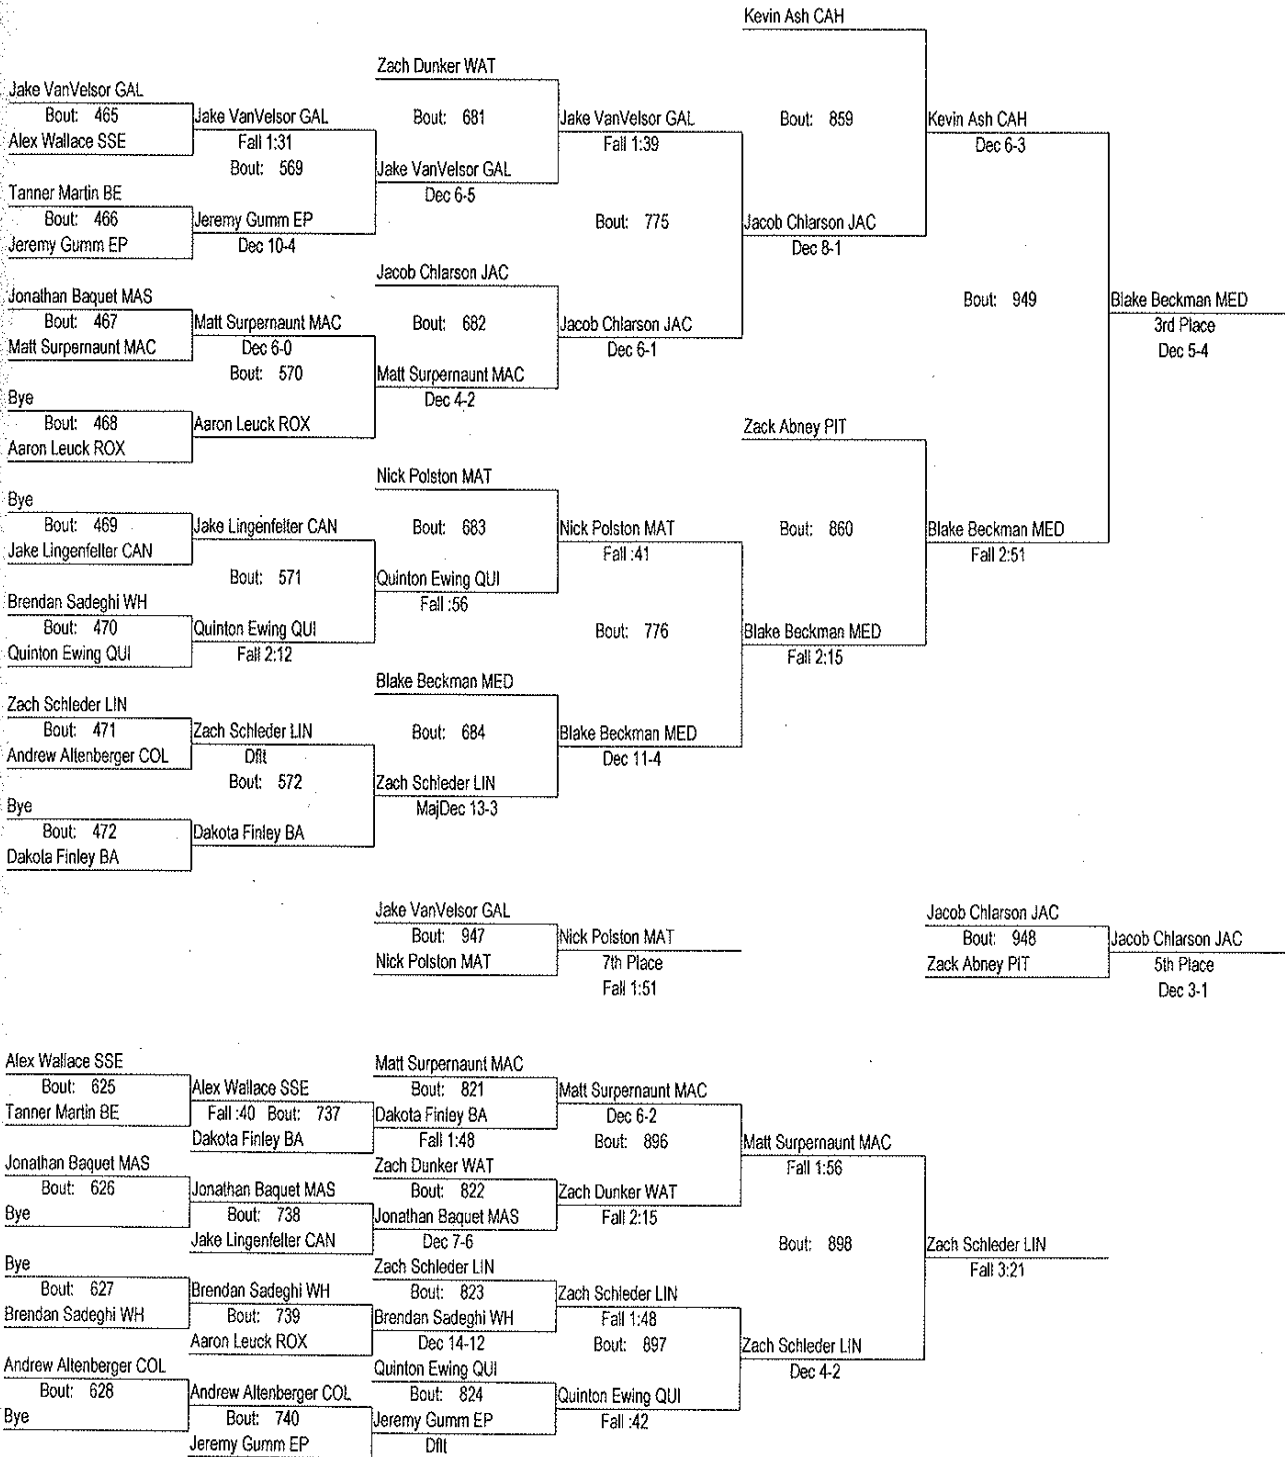

QHS Invitational Wrestling Tournament

1/14/11-1/15/11

160