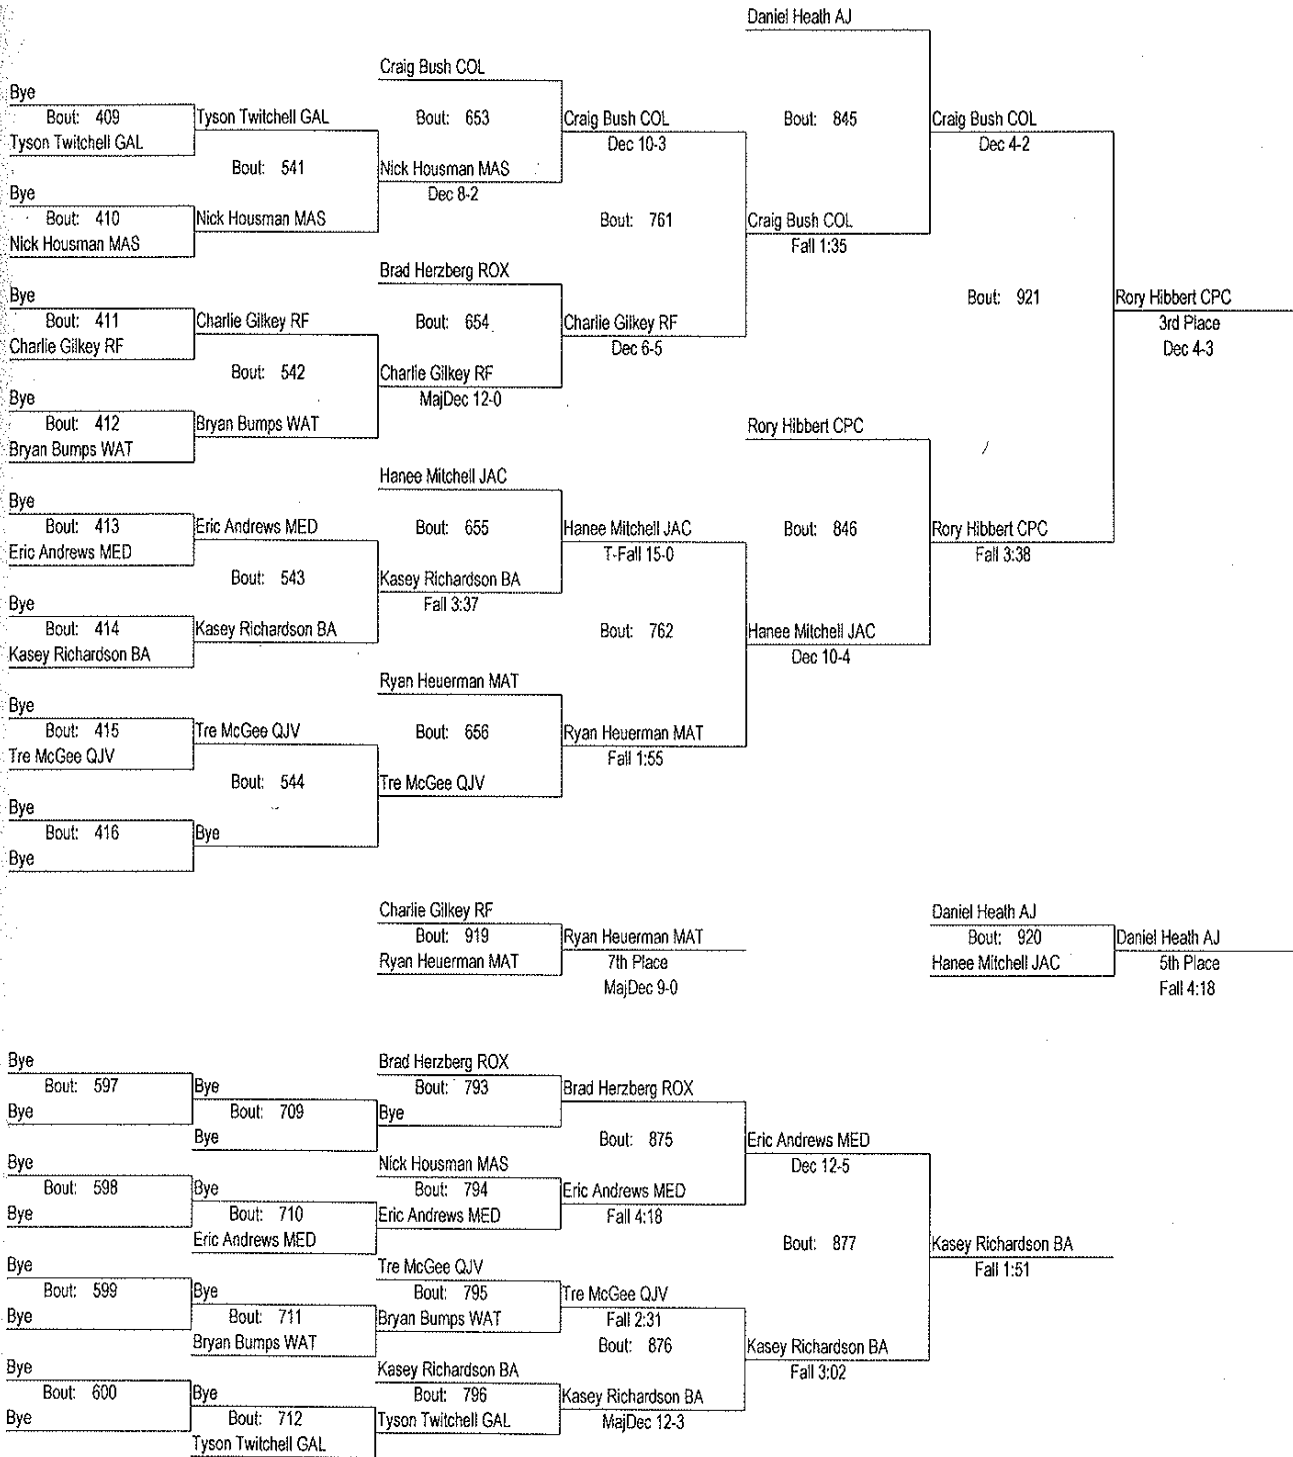

QHS Invitational Wrestling Tournament

1/14/11-1/15/11

119