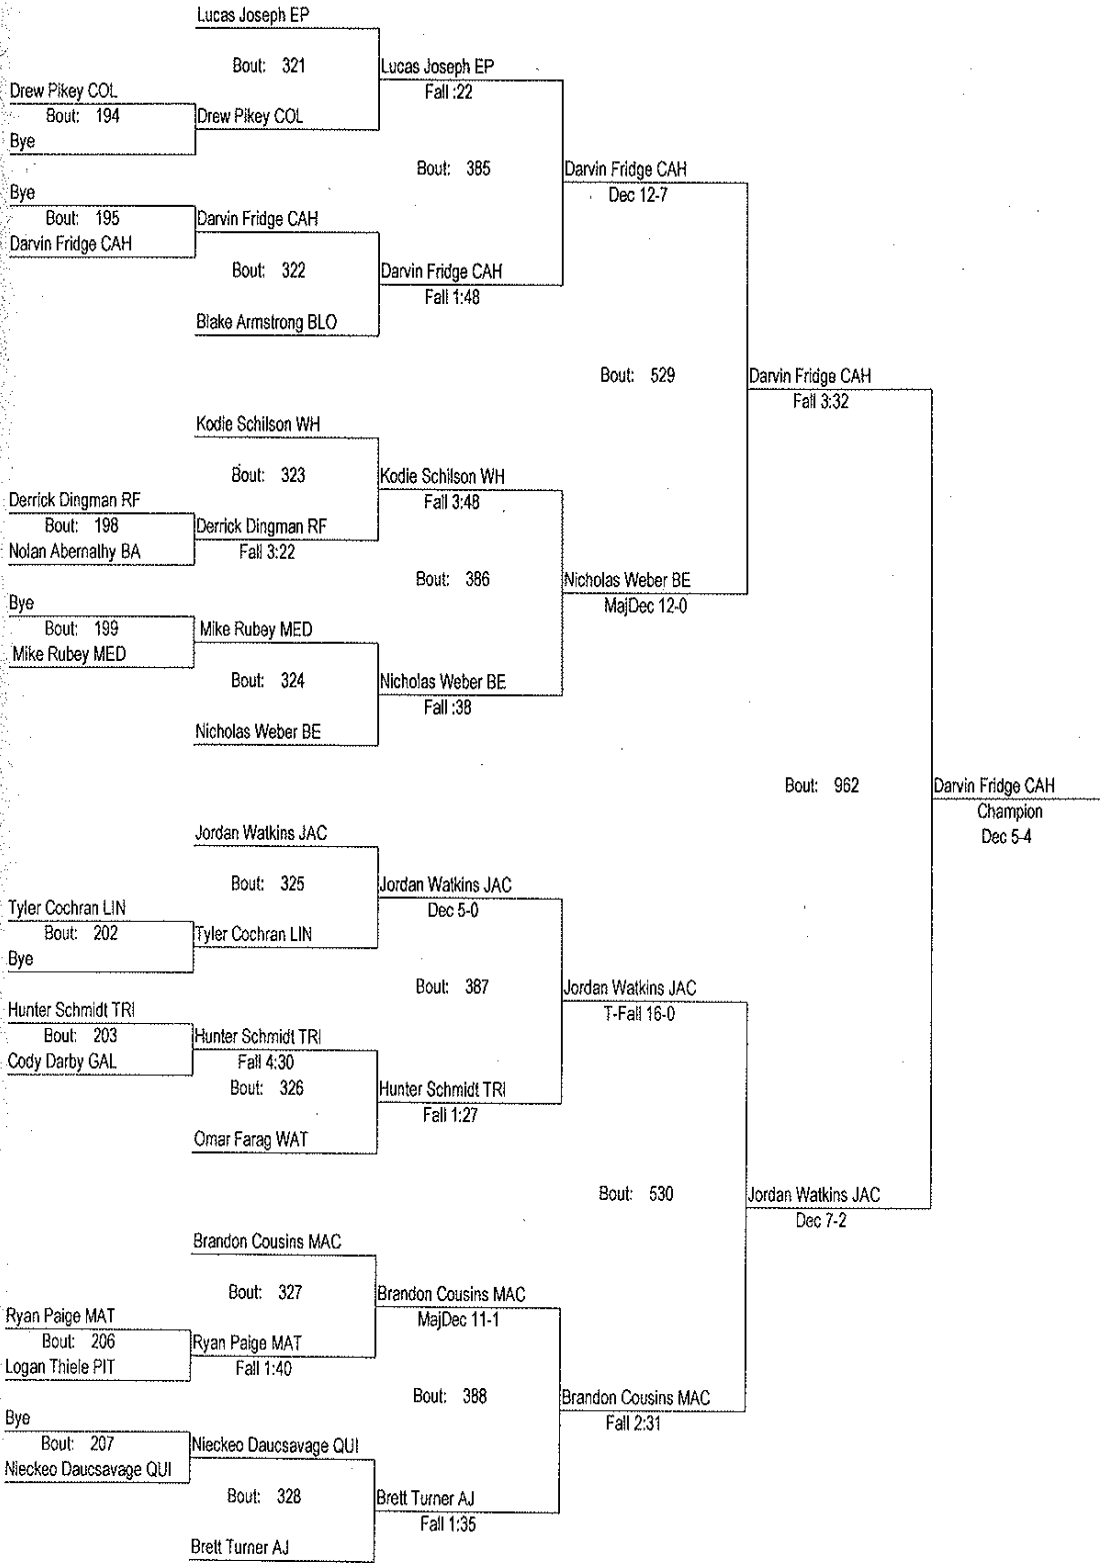

QHS Invitational Wrestling Tournament

1/14/11-1/15/11
215