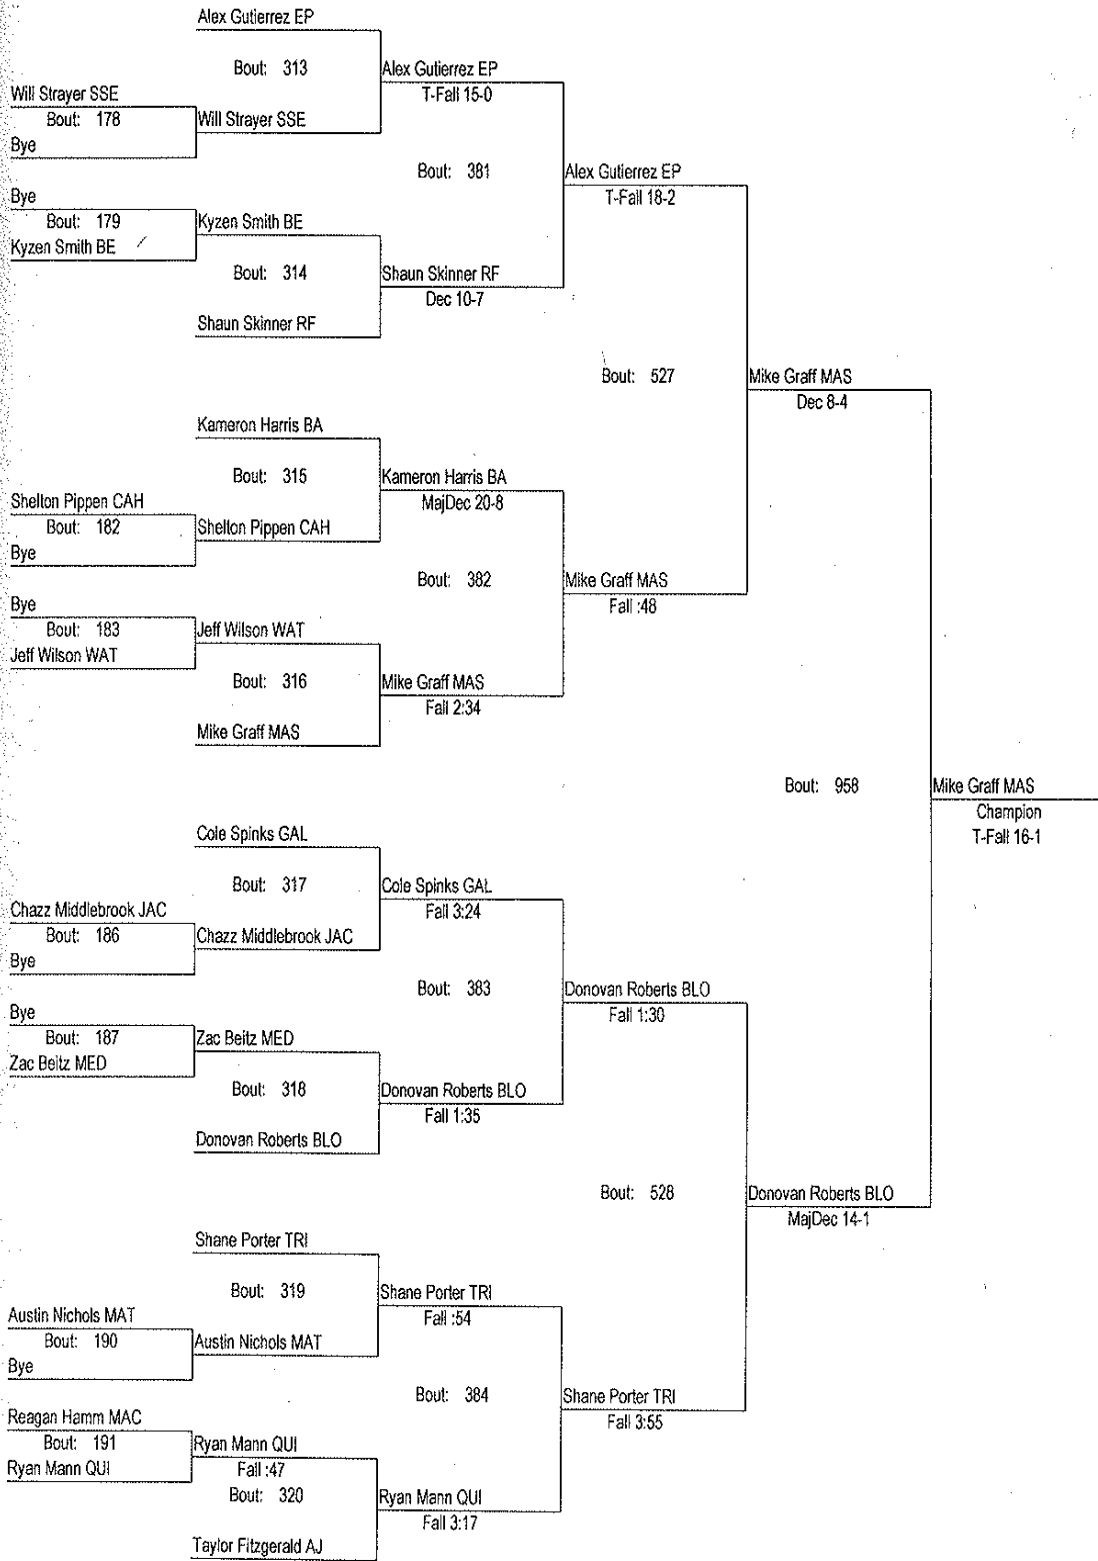

QHS Invitational Wrestling Tournament

1/14/11-1/15/11

189