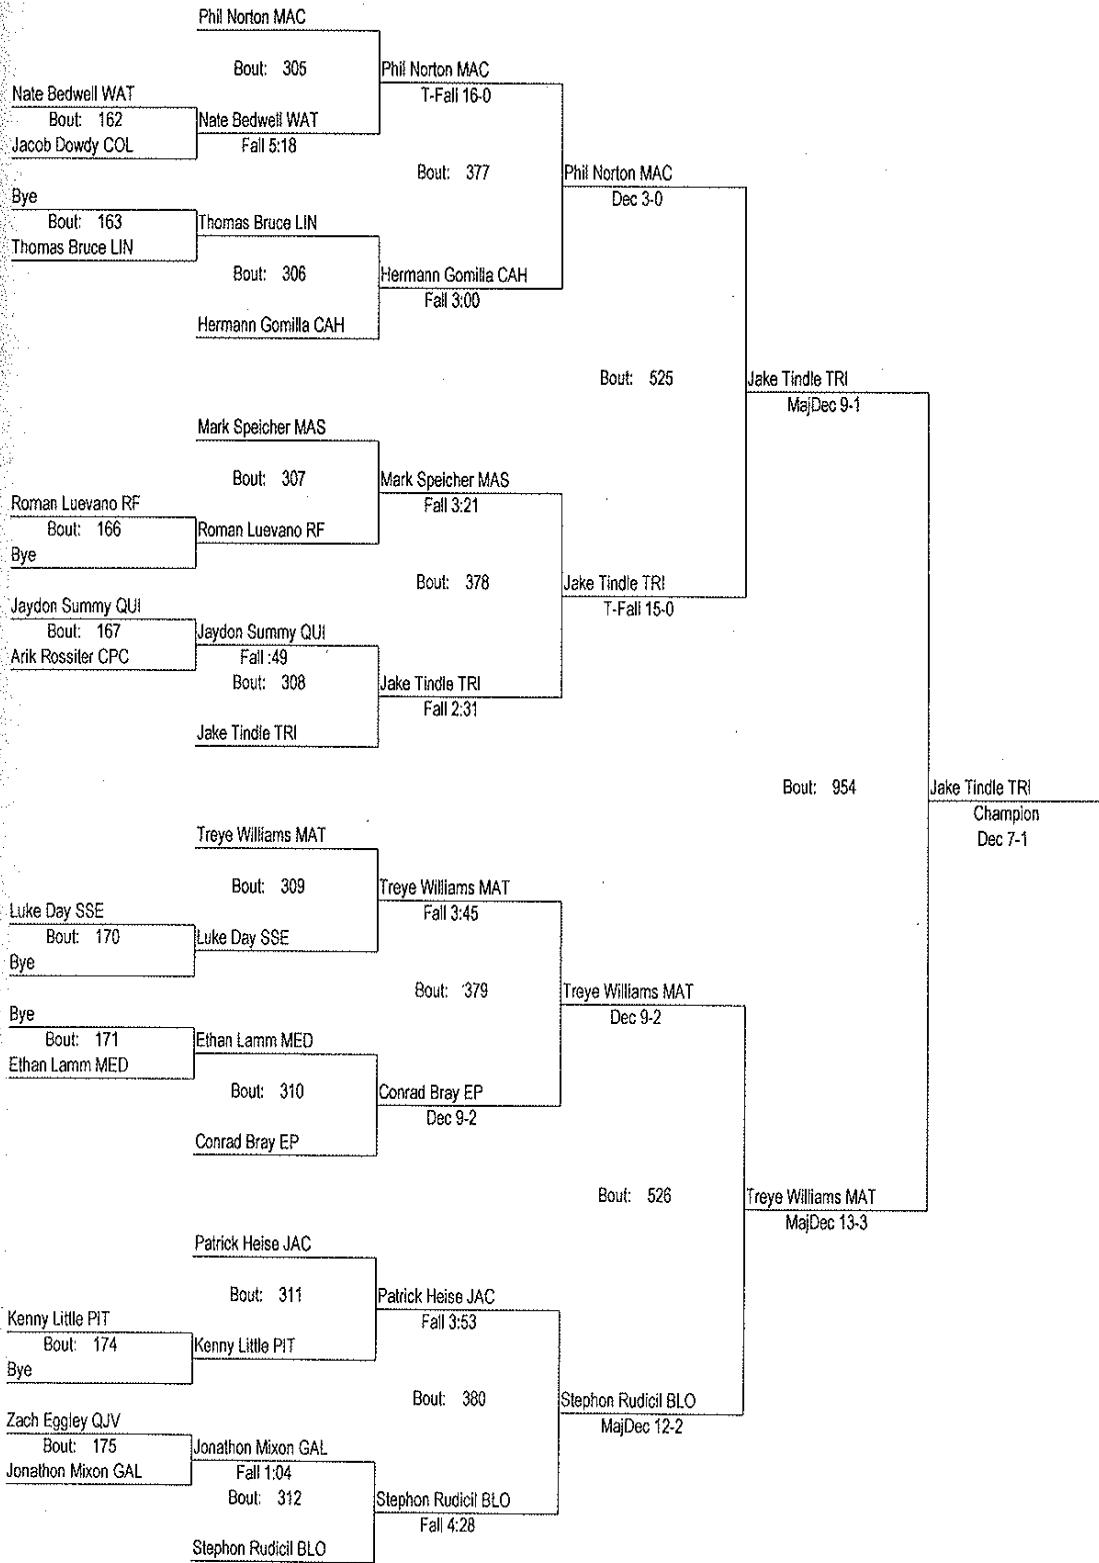

QHS Invitational Wrestling Tournament

1/14/11-1/15/11

171