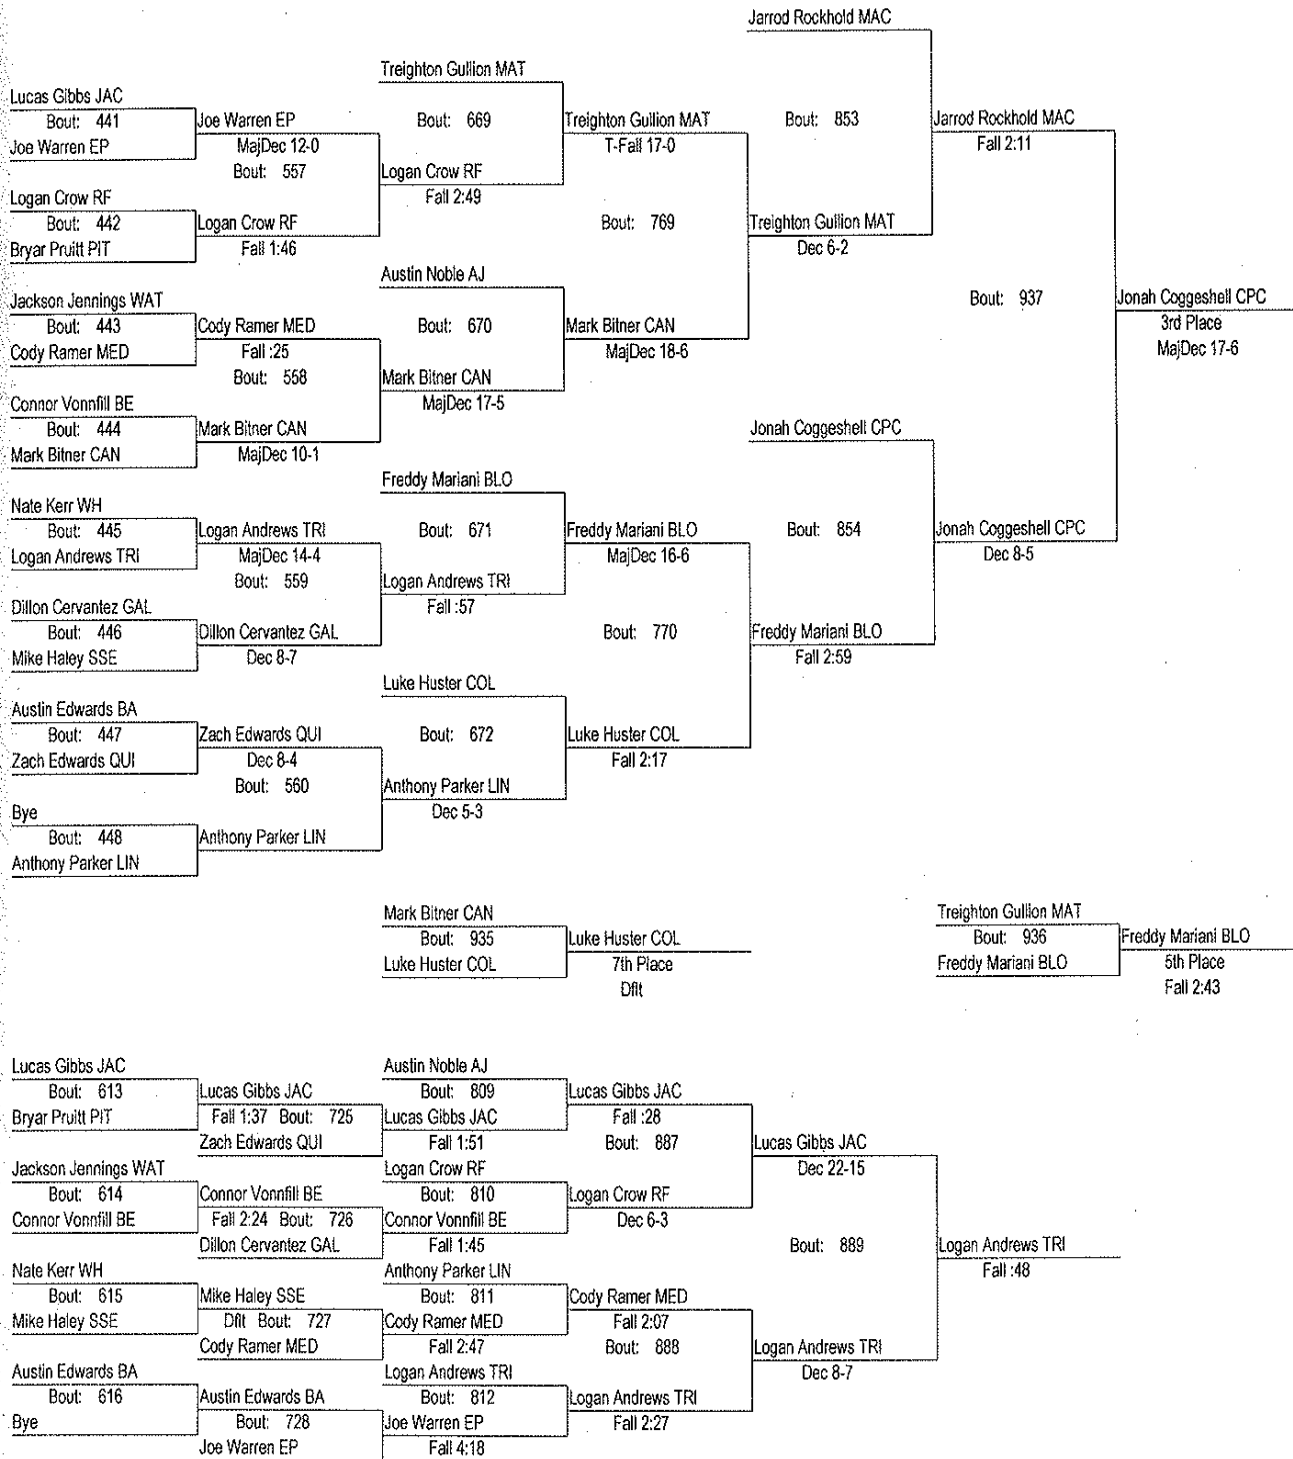

QHS Invitational Wrestling Tournament

1/14/11-1/15/11

140