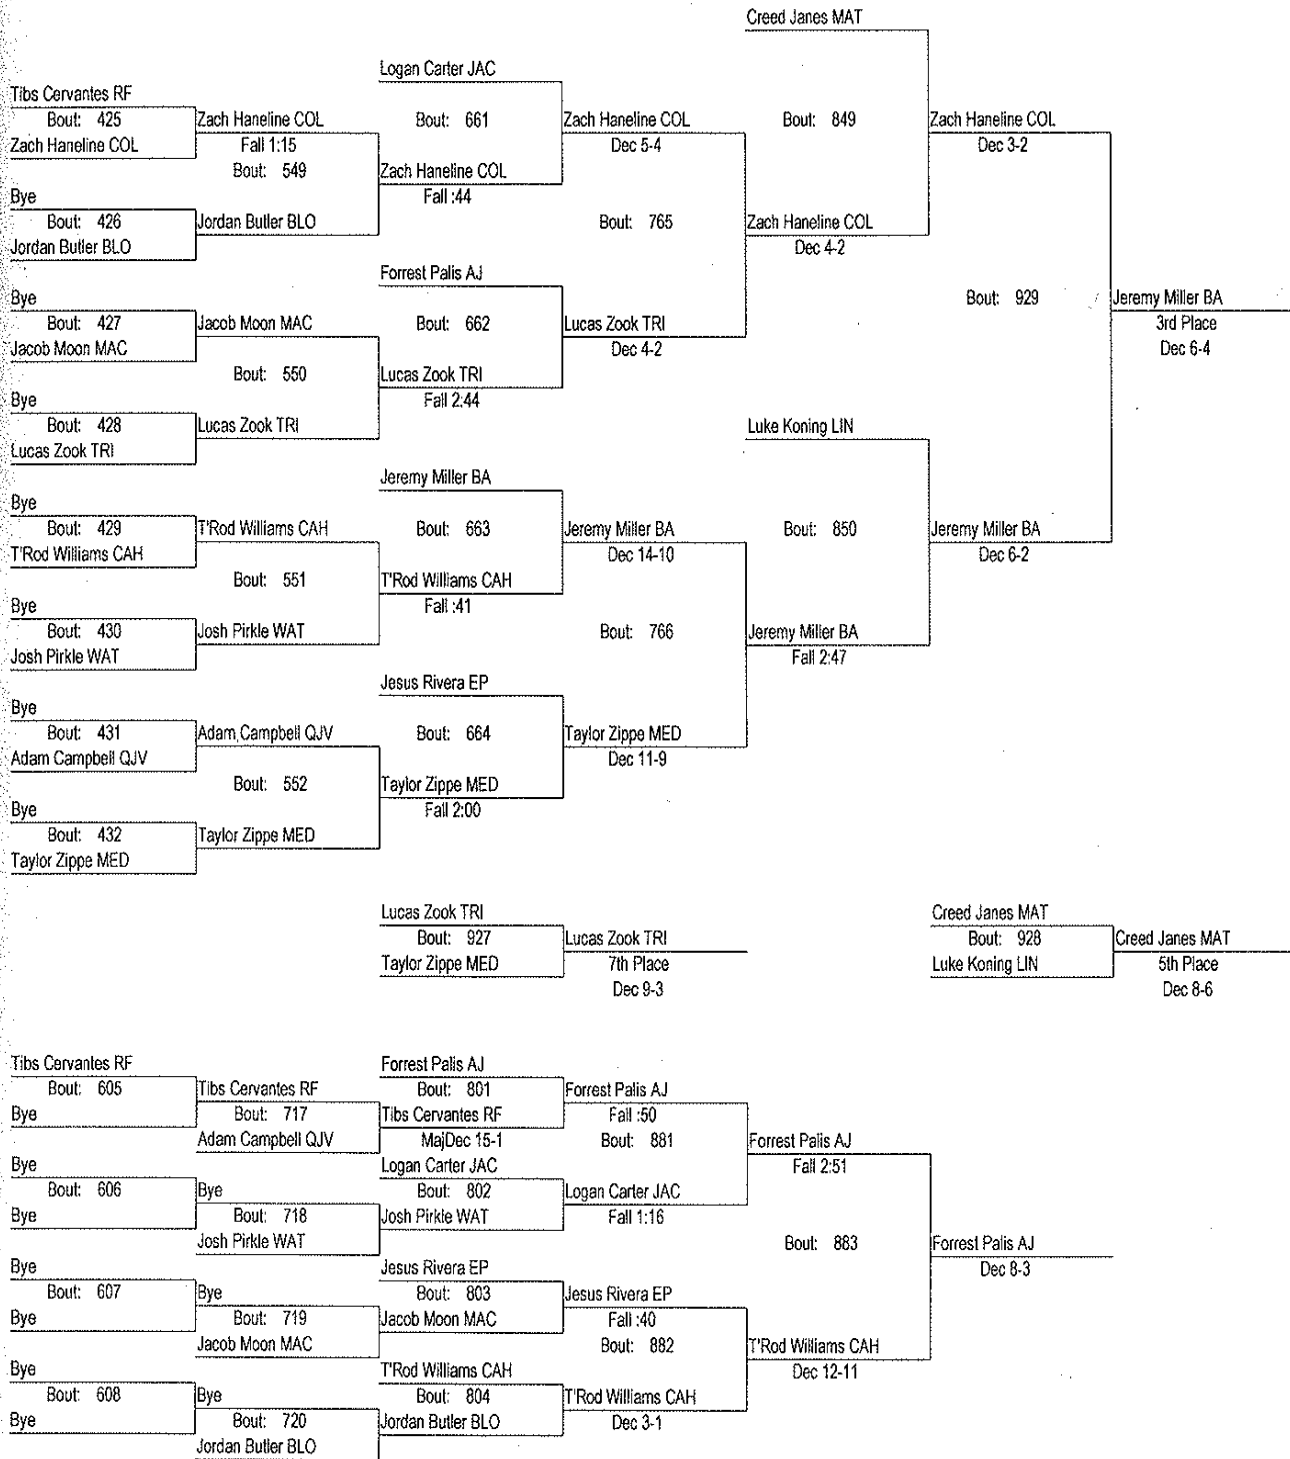

QHS Invitational Wrestling Tournament

1/14/11-1/15/11

130