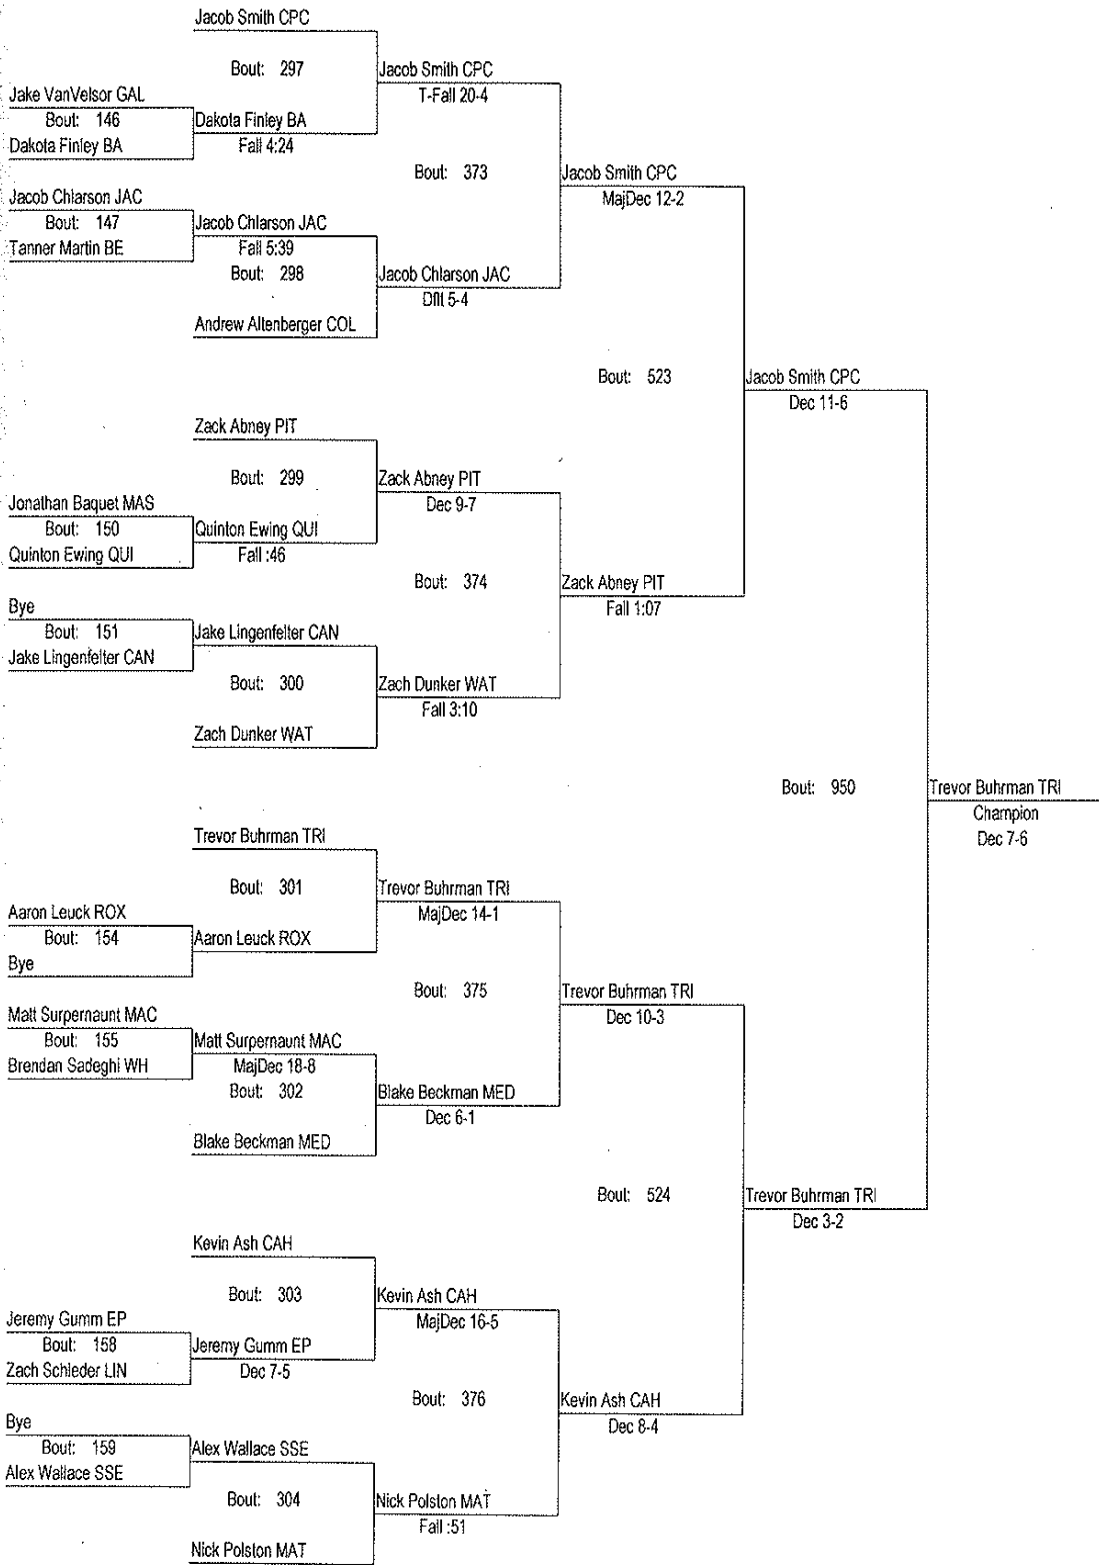

QHS Invitational Wrestling Tournament

1/14/11-1/15/11

160