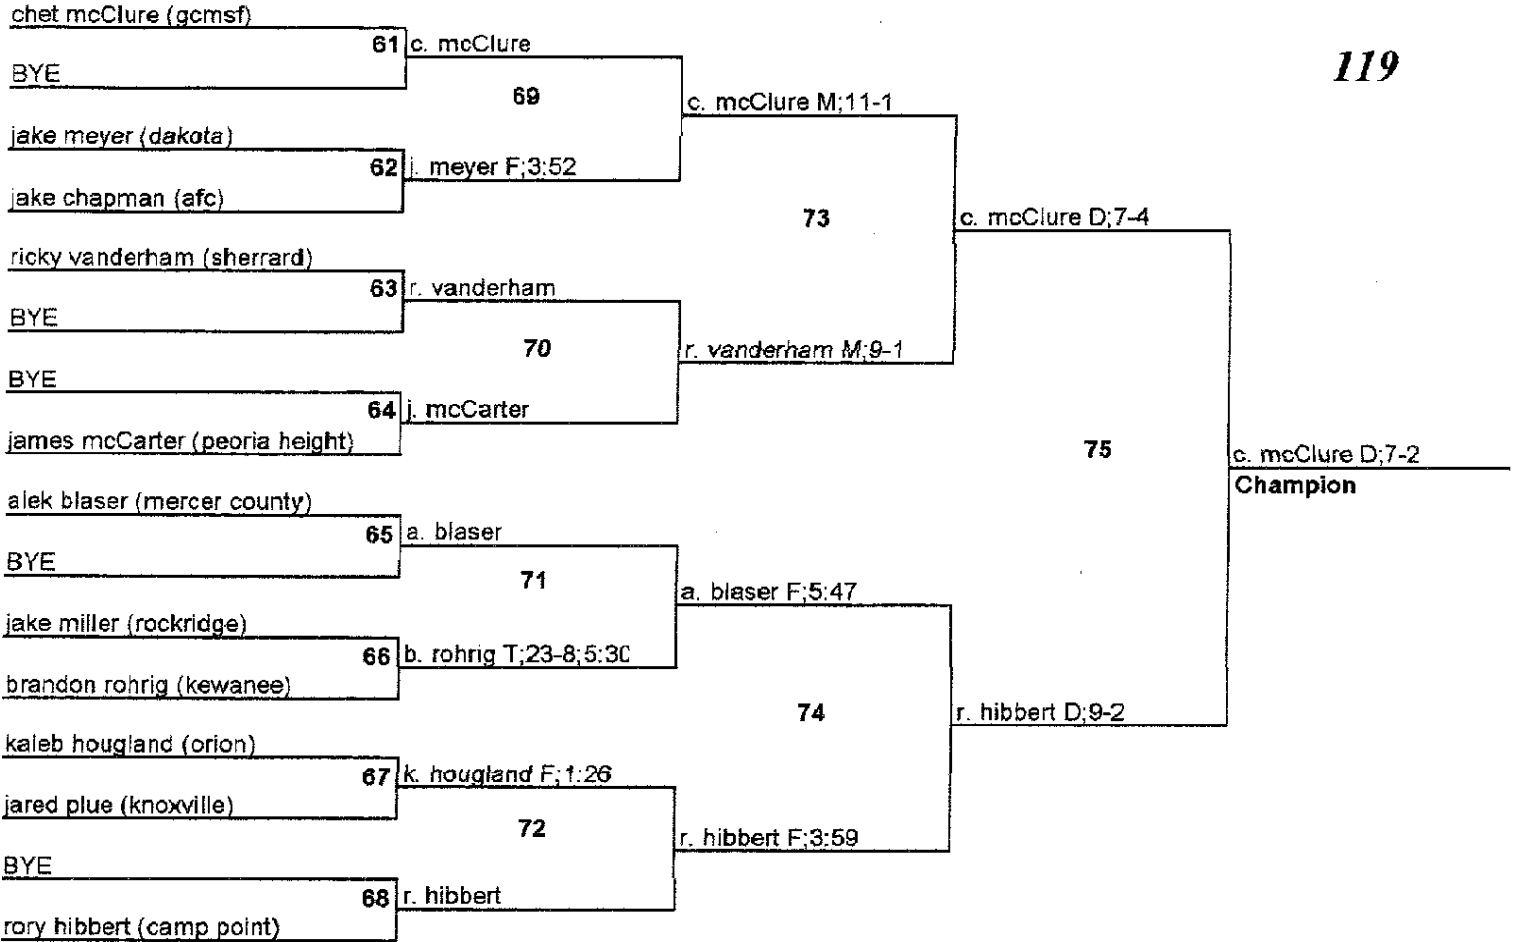

Bob Mitton Invitational

119