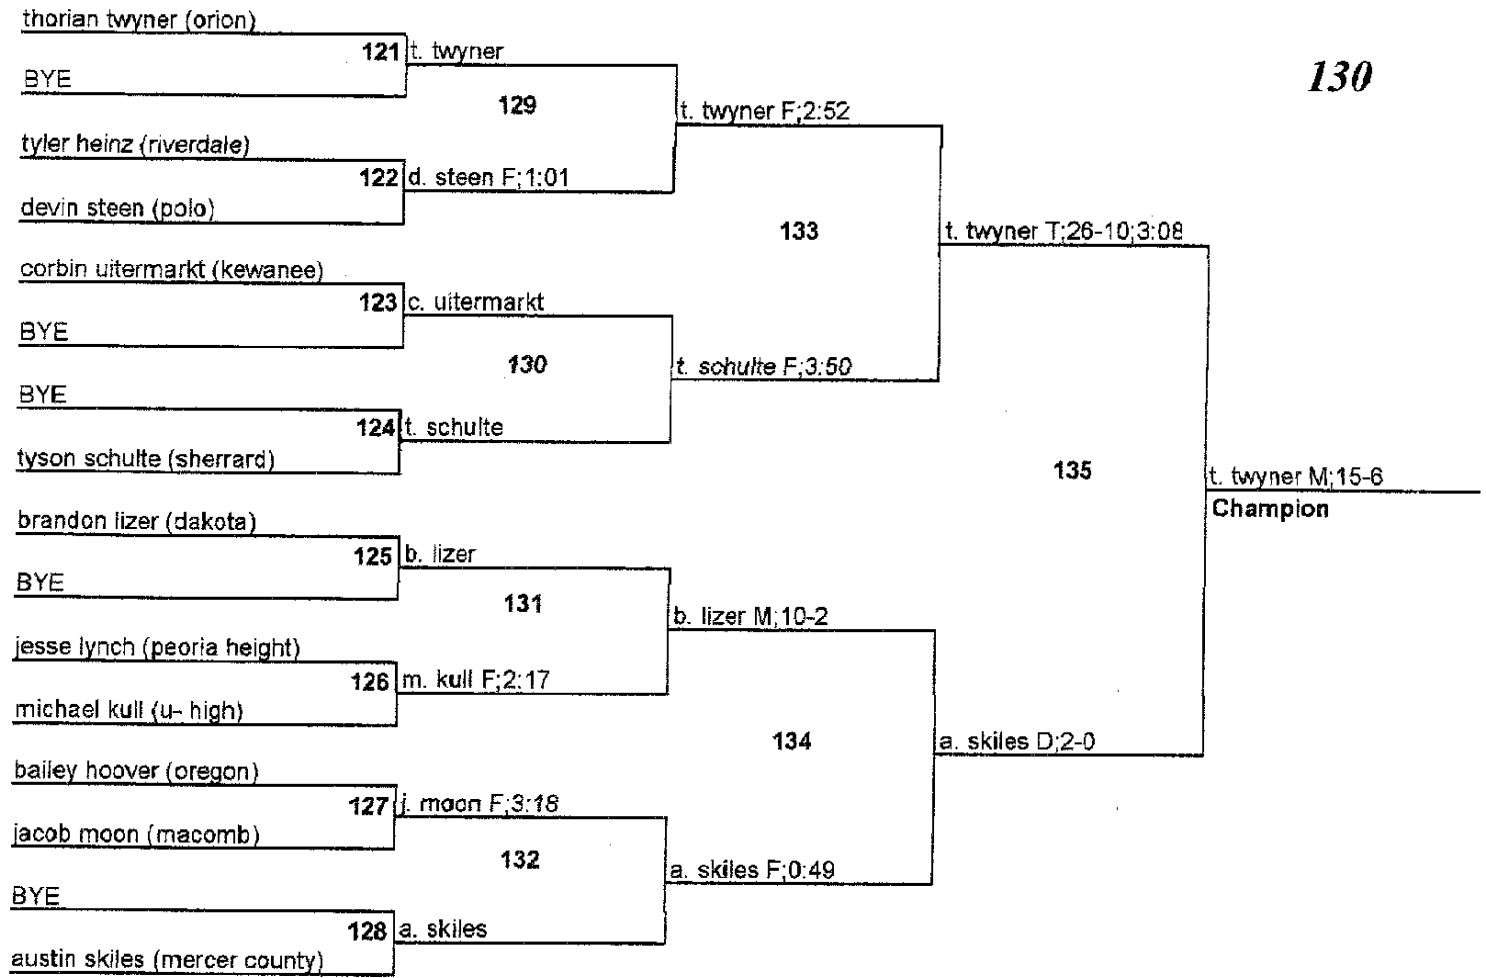

Bob Mitton Invitational

119

Bob Mitton Invitational

125

Kreider PC Tournaments, LLC - InTournament
 Official Bracketing System of the NWCA

Bob Mitton Invitational

Kreider PC Tournaments, LLC - InTournament
Official Bracketing System of the NWCA