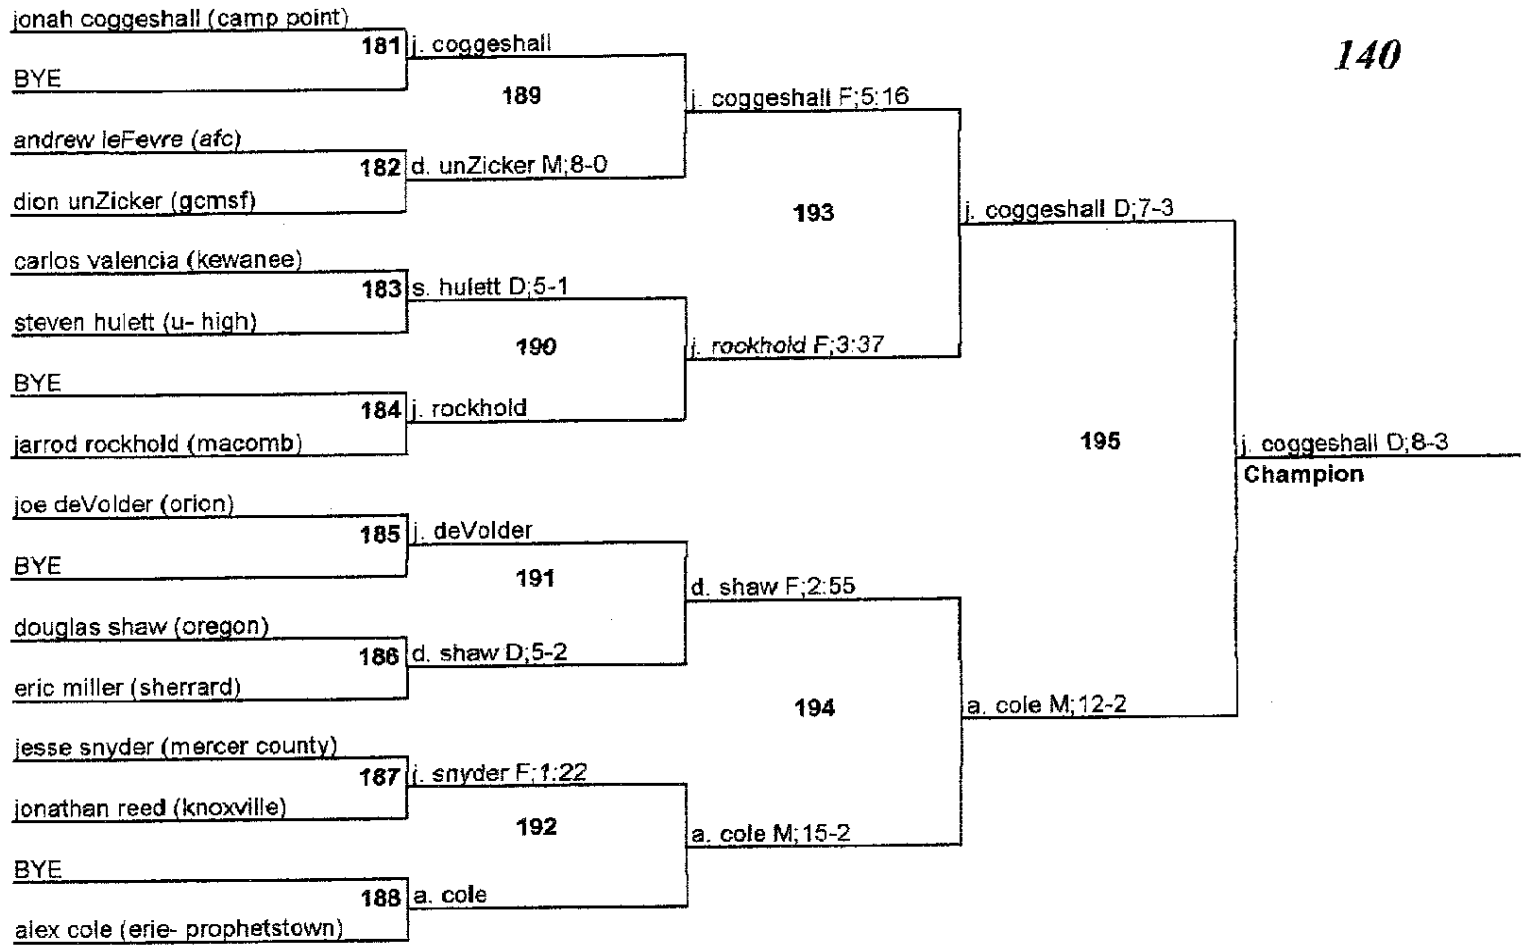

Bob Mitton Invitational

135

Kreider PC Tournaments, LLC - InTournament
 Official Bracketing System of the NWCA

Bob Mitton Invitational

140

Kreider PC Tournaments, LLC - InTournament
 Official Bracketing System of the NWCA