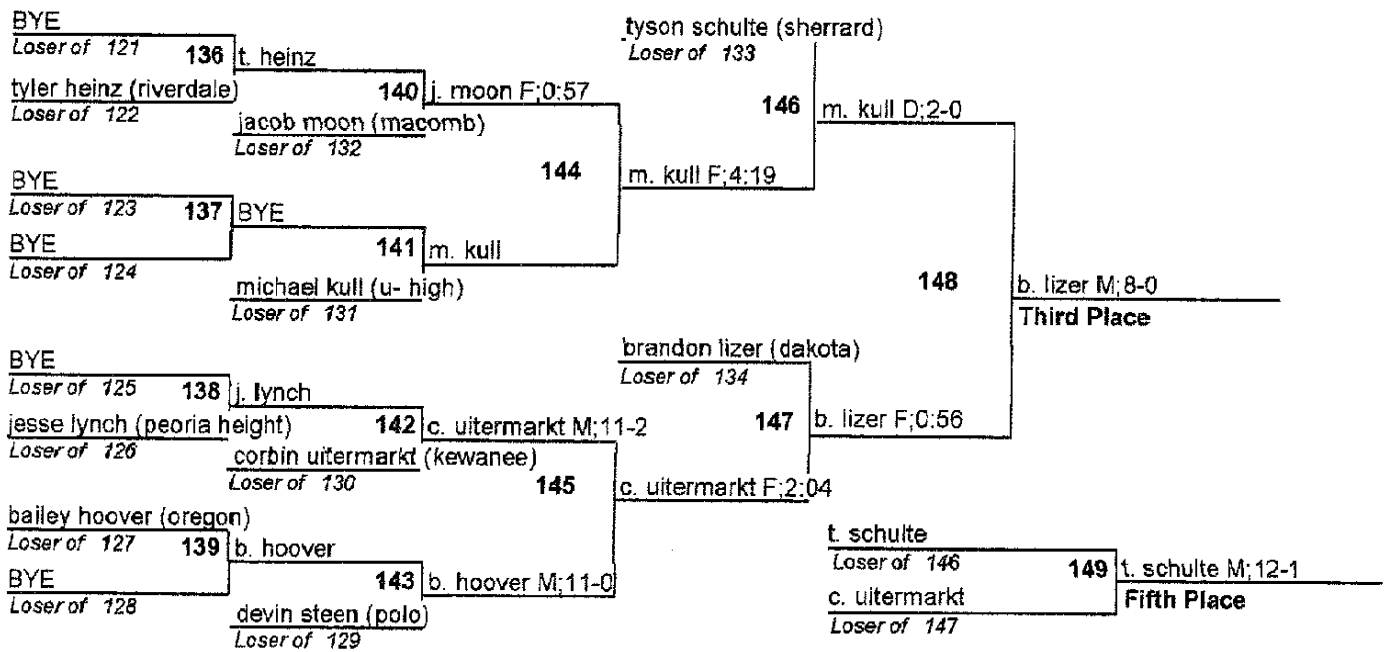

Bob Mitton Invitational

119

Bob Mitton Invitational

125

Kreider PC Tournaments, LLC - InTournament
 Official Bracketing System of the NWCA

Bob Mitton Invitational

Kreider PC Tournaments, LLC - InTournament
Official Bracketing System of the NWCA