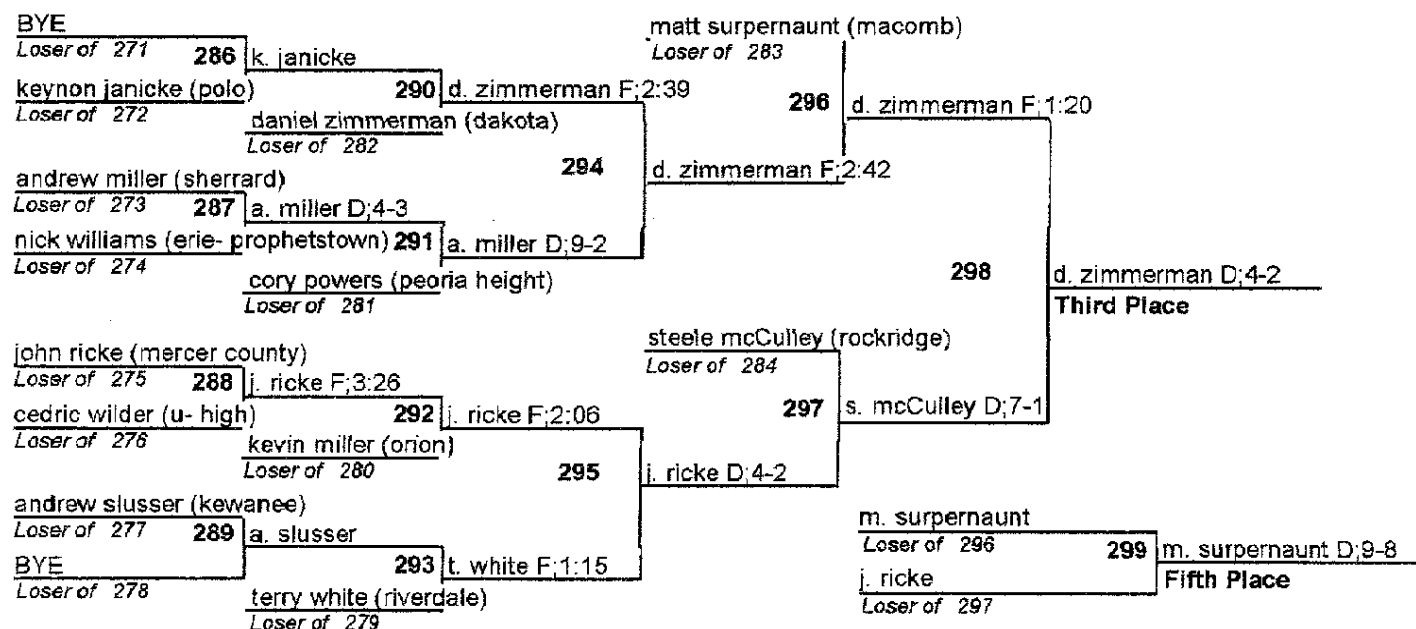

Bob Mitton Invitational

145

Kreider PC Tournaments, LLC - InTournament
Official Bracketing System of the NWCA

Bob Mitton Invitational

152

Bob Mitton Invitational

160

Kreider PC Tournaments, LLC - InTournament
 Official Bracketing System of the NWCA

Bob Mitton Invitational

171

Bob Mitton Invitational

189

Bob Mitton Invitational

215

Bob Mitton Invitational

285