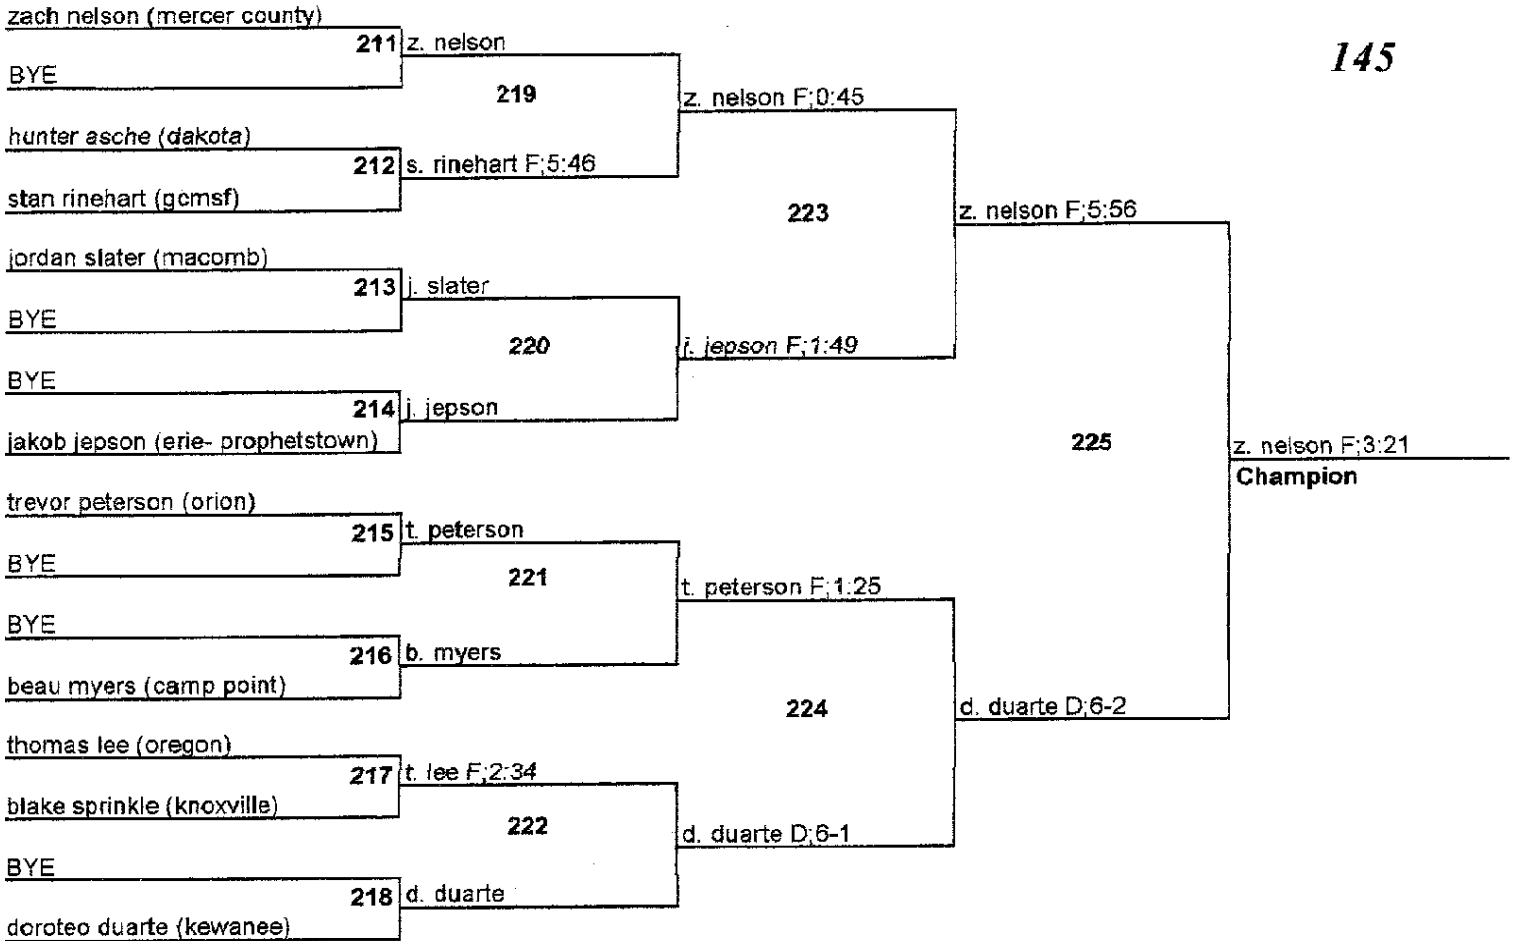

Bob Mitton Invitational

145

Kreider PC Tournaments, LLC - InTournament
Official Bracketing System of the NWCA