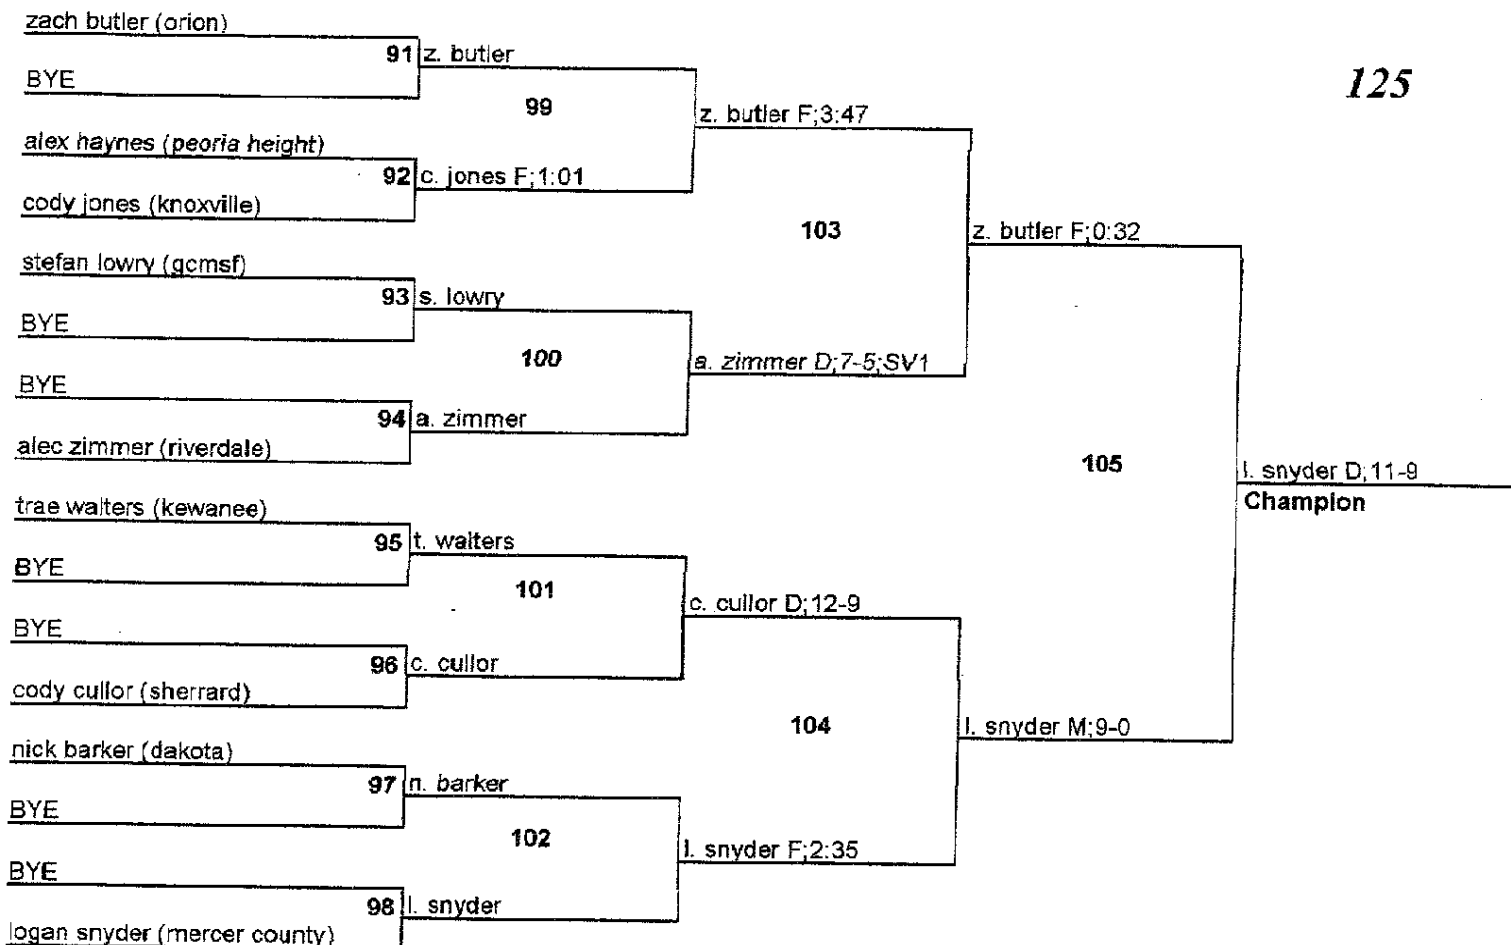

Bob Mitton Invitational

125

Kreider PC Tournaments, LLC - InTournament
Official Bracketing System of the NWCA