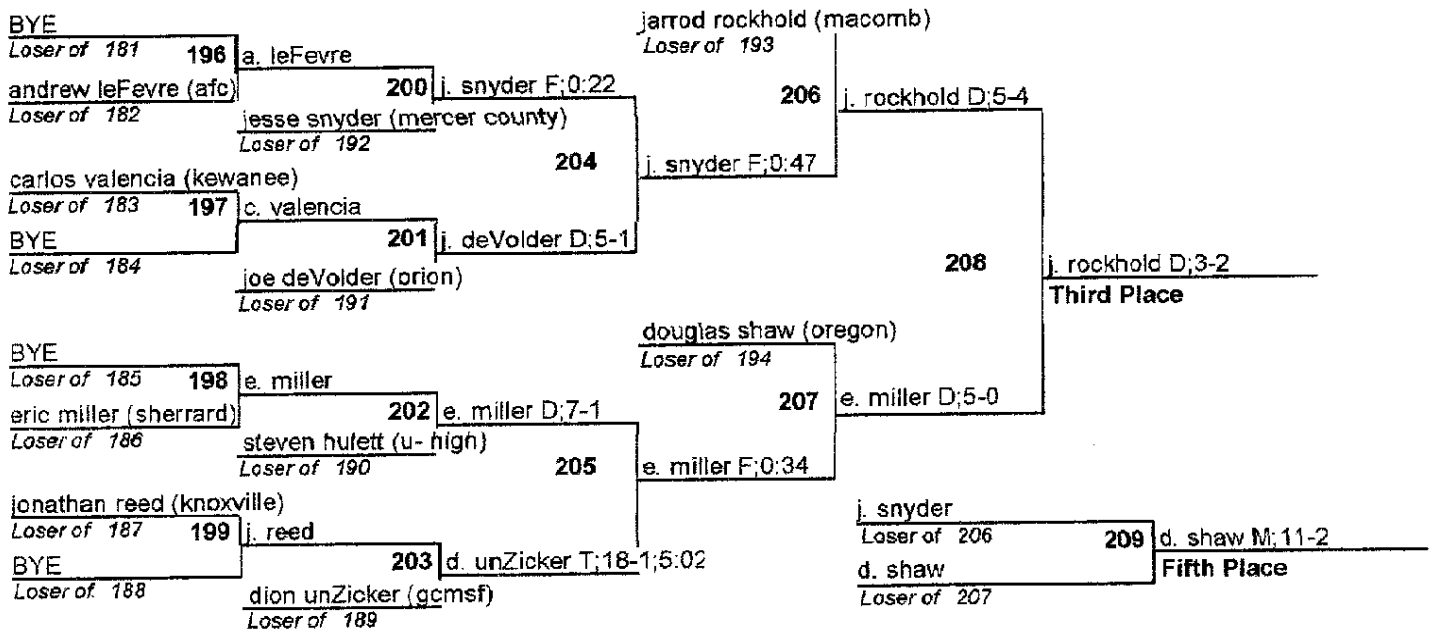

Bob Mitton Invitational

135

Kreider PC Tournaments, LLC - InTournament
 Official Bracketing System of the NWCA

Bob Mitton Invitational

140

Kreider PC Tournaments, LLC - InTournament
 Official Bracketing System of the NWCA