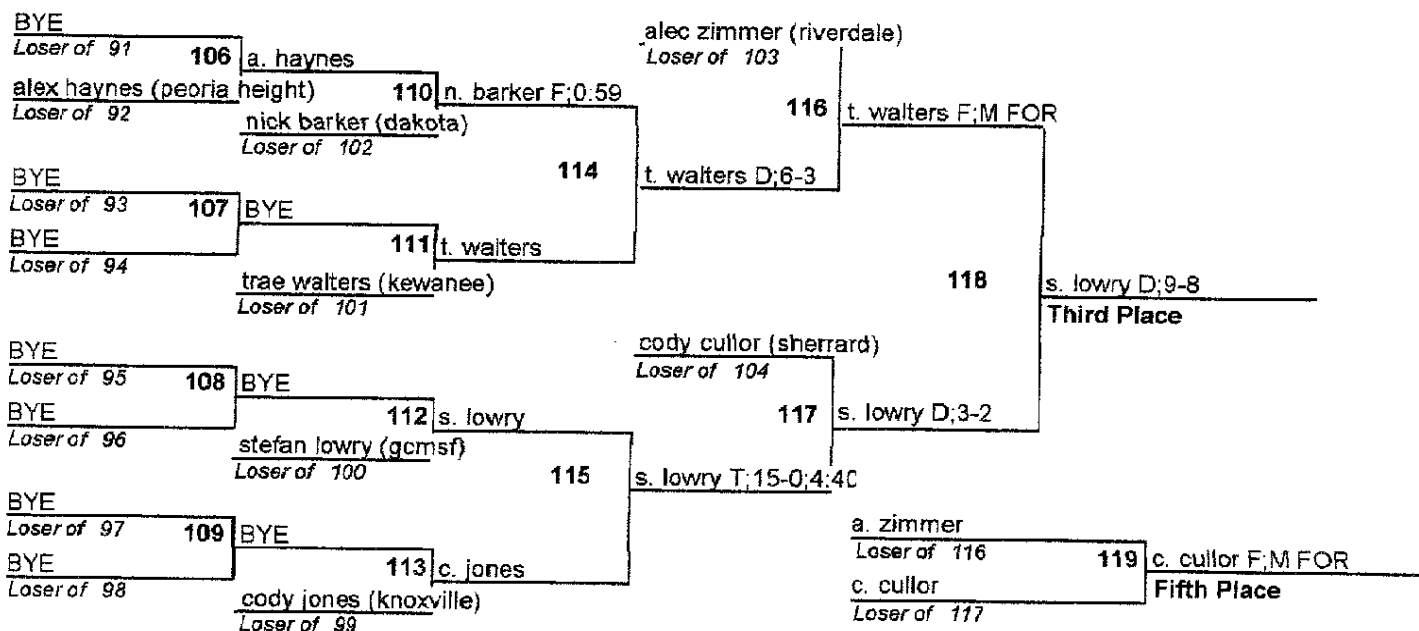

Bob Mitton Invitational

125

Kreider PC Tournaments, LLC - InTournament
Official Bracketing System of the NWCA