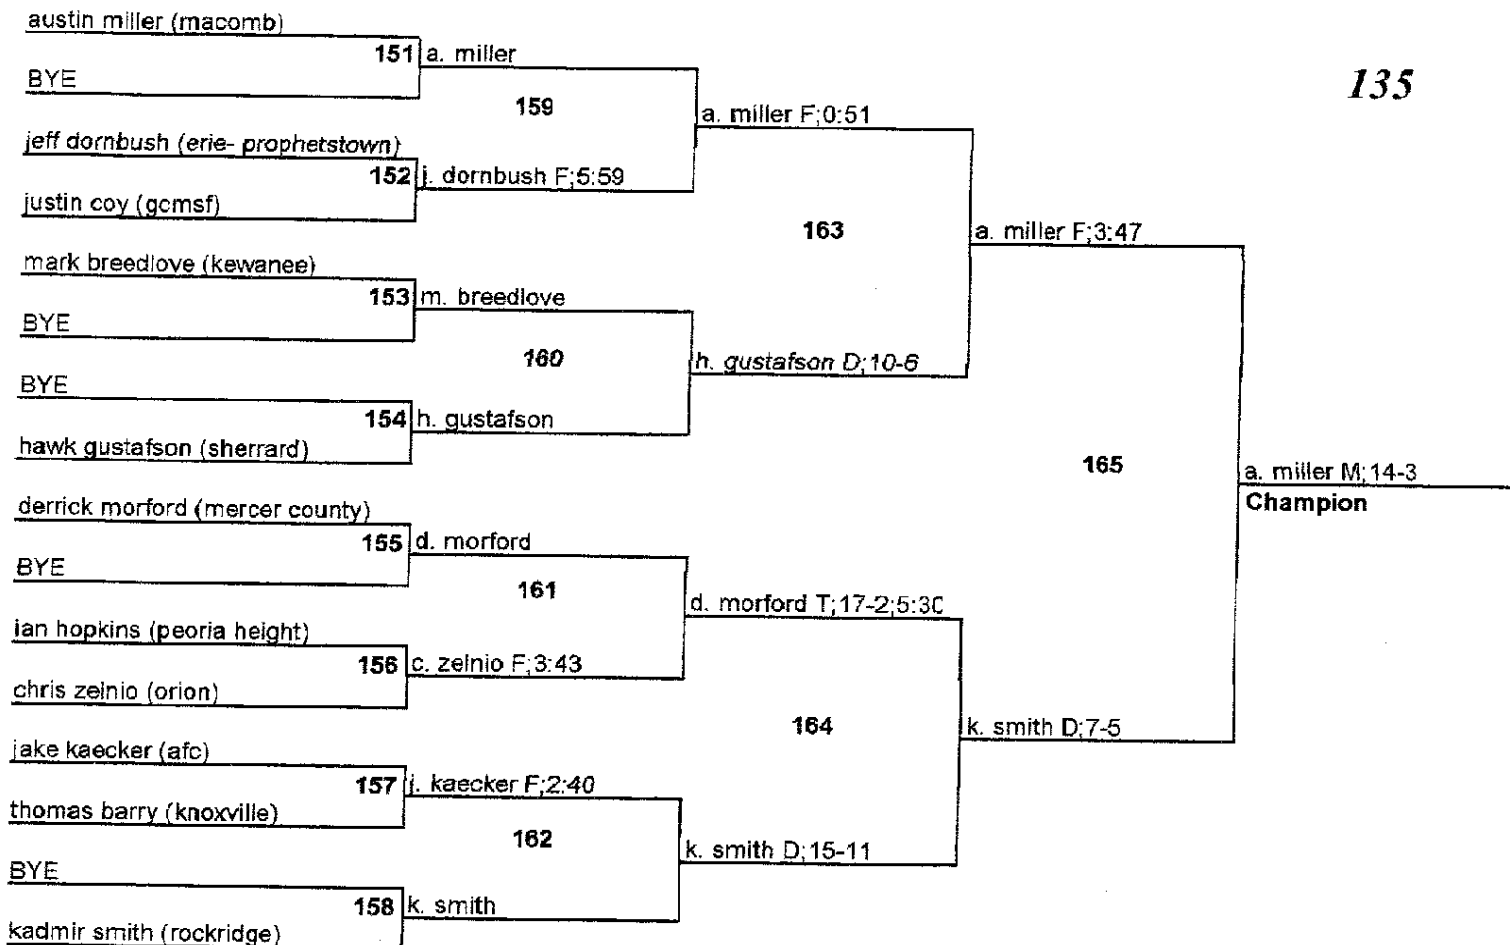

Bob Mitton Invitational

135

Kreider PC Tournaments, LLC - InTournament
Official Bracketing System of the NWCA