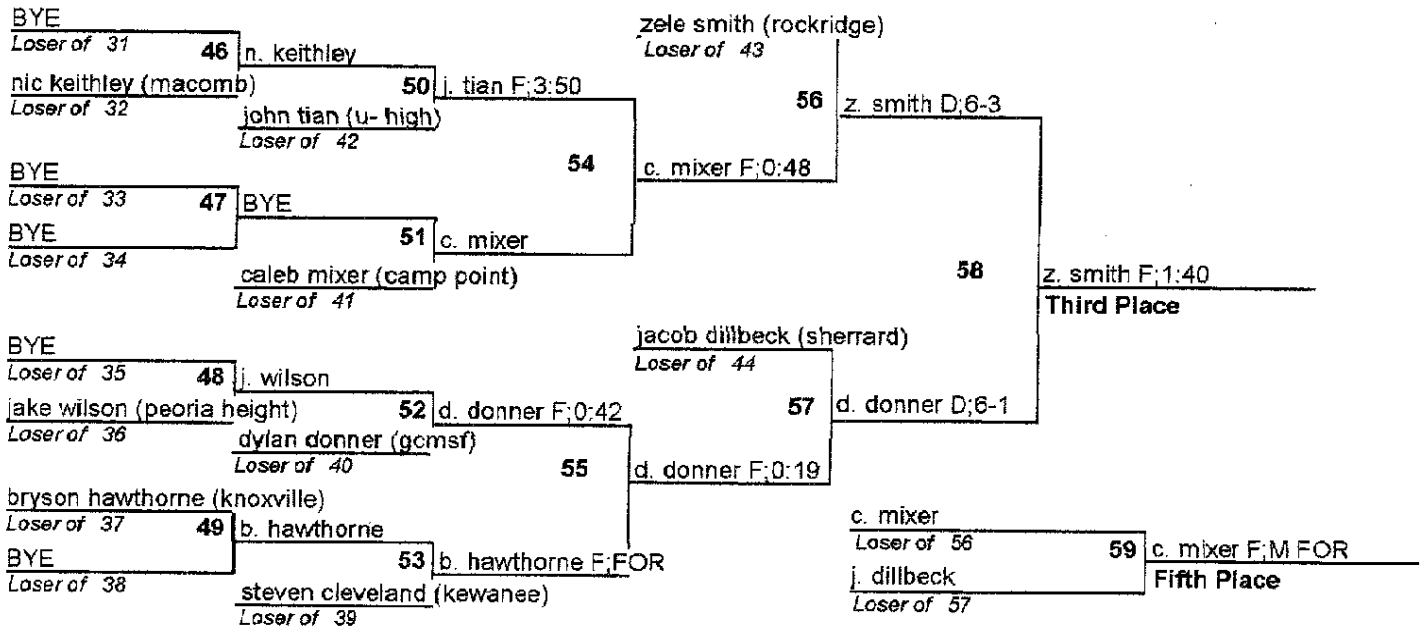

Bob Mitton Invitational

103

Kreider PC Tournaments, LLC - InTournament
 Official Bracketing System of the NWCA

Bob Mitton Invitational

112

Kreider PC Tournaments, LLC - InTournament
 Official Bracketing System of the NWCA