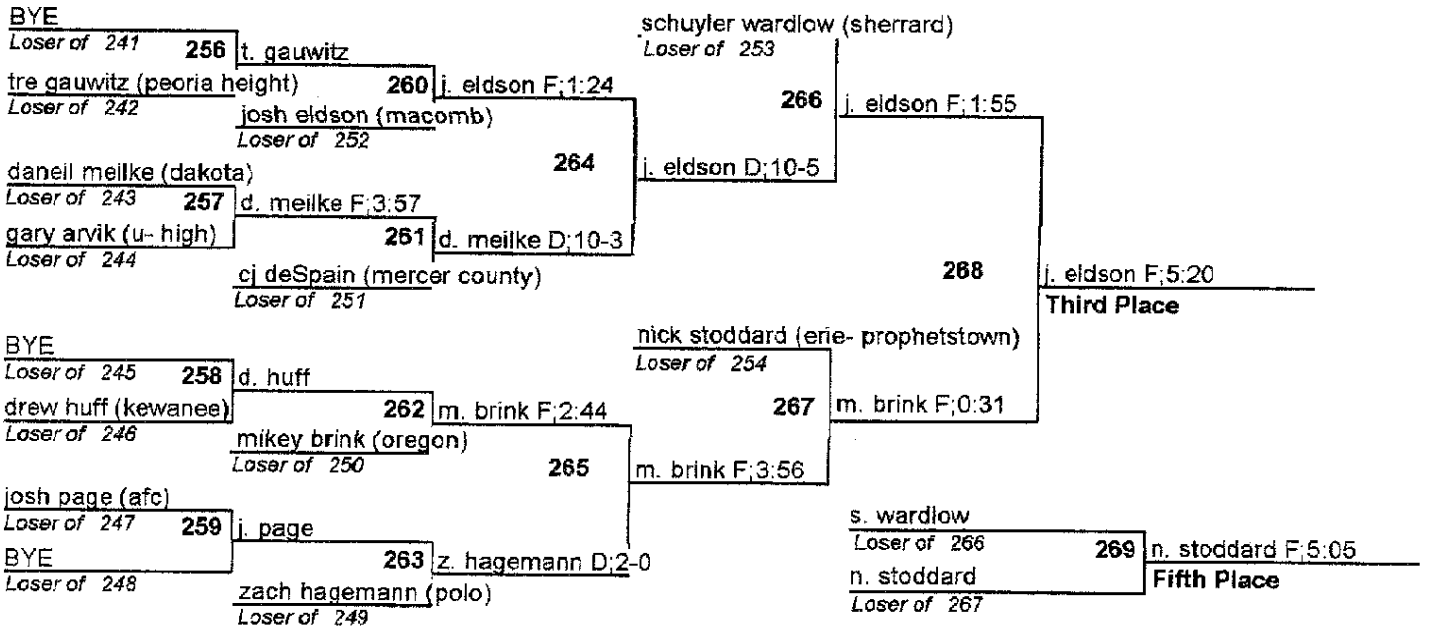

Bob Mitton Invitational

145

Kreider PC Tournaments, LLC - InTournament
Official Bracketing System of the NWCA

Bob Mitton Invitational

152

Bob Mitton Invitational

160

Kreider PC Tournaments, LLC - InTournament
 Official Bracketing System of the NWCA