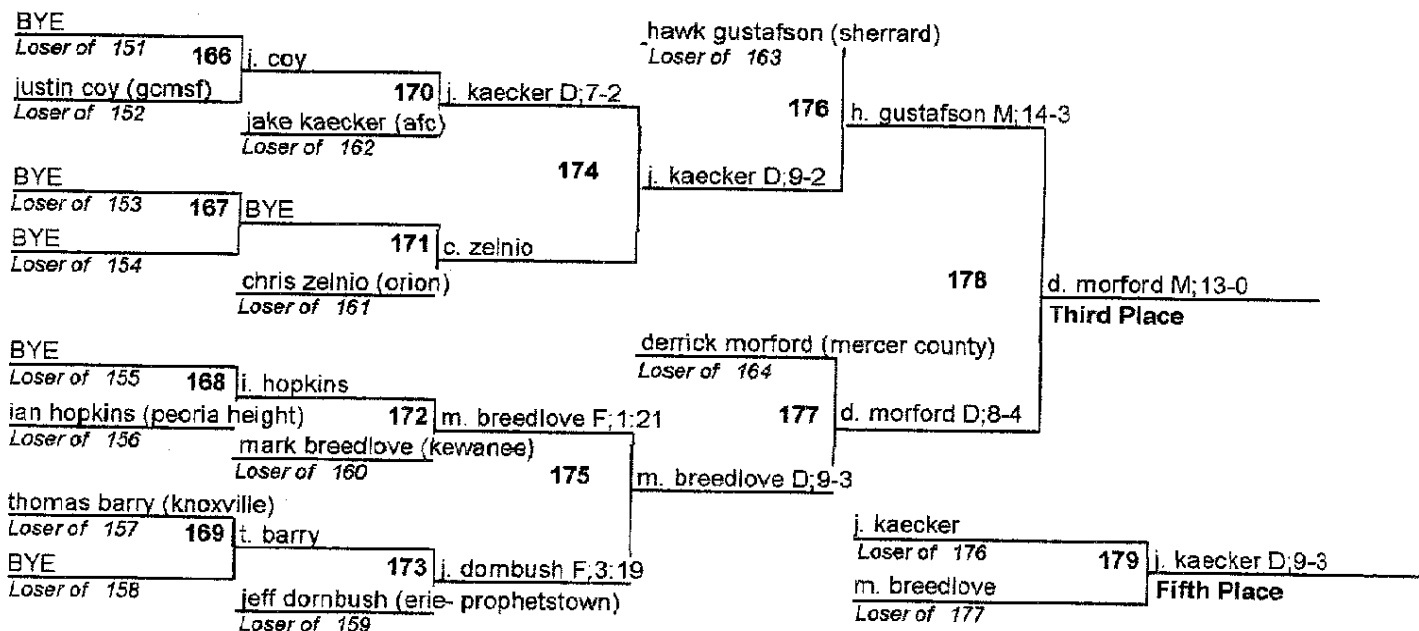

Bob Mitton Invitational

135

Kreider PC Tournaments, LLC - InTournament
Official Bracketing System of the NWCA