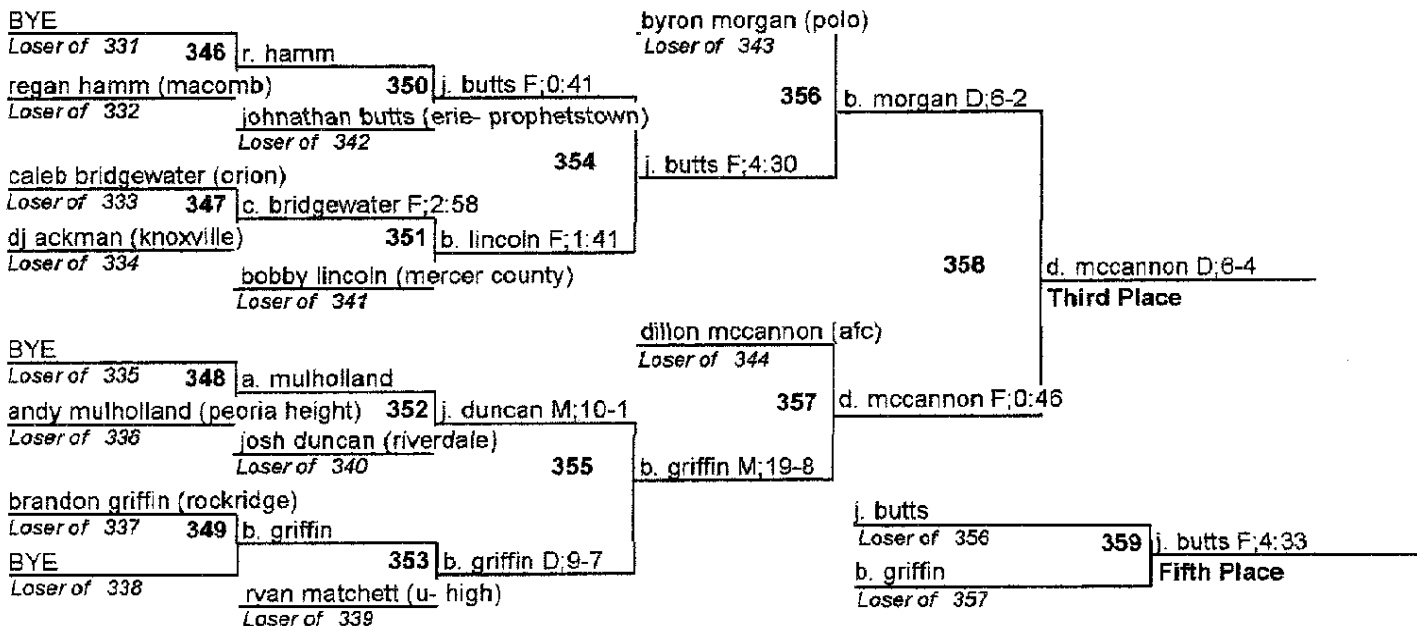

Bob Mitton Invitational

145

Kreider PC Tournaments, LLC - InTournament
Official Bracketing System of the NWCA

Bob Mitton Invitational

152

Bob Mitton Invitational

160

Kreider PC Tournaments, LLC - InTournament
 Official Bracketing System of the NWCA

Bob Mitton Invitational

171

Bob Mitton Invitational

189

Bob Mitton Invitational

215

Bob Mitton Invitational

285