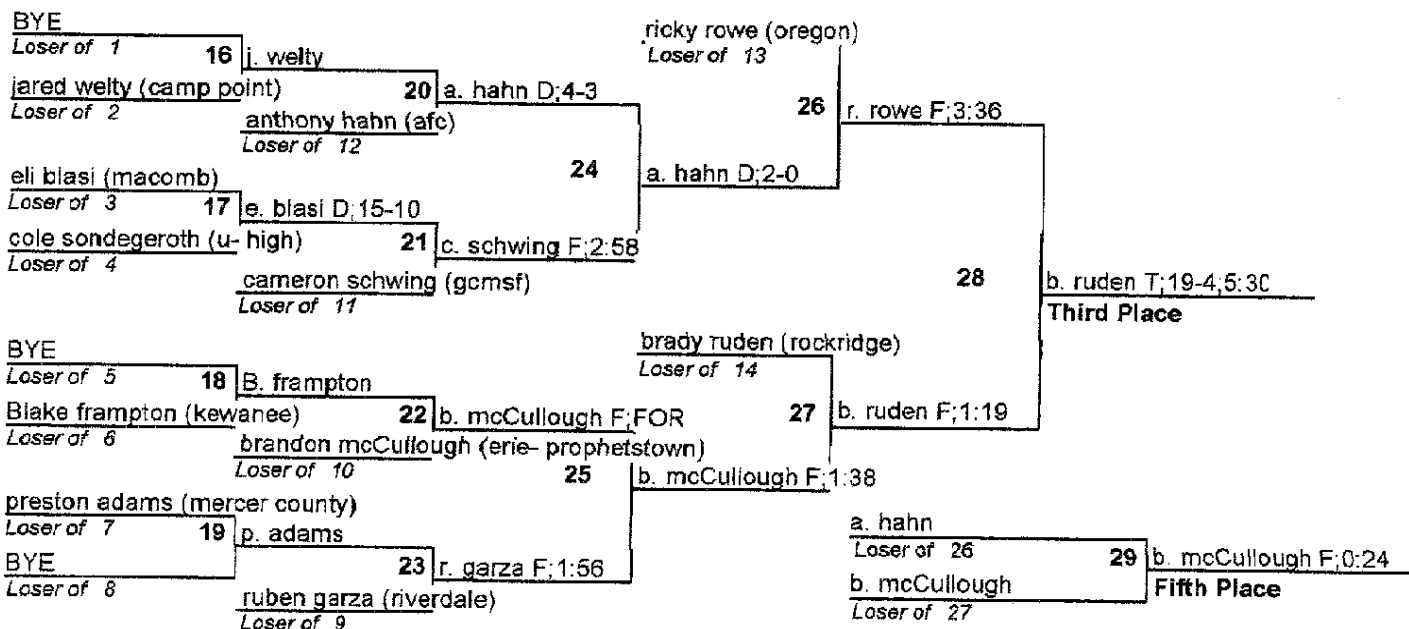

Bob Mitton Invitational

Team Standings

Ptc	Score	School	CH	WB	1	2	3	4	5	6
1	182.0	mercercounty	0	1	2	1	3	1	0	2
2	166.0	dakota	0	0	4	0	2	0	0	0
3	152.0	erie- prophetstown	0	1	1	2	1	0	3	1
	152.0	macomb	0	2	1	2	3	0	1	0
5	151.0	sherrard	0	0	0	2	0	4	2	2
6	125.5	gcmf	0	0	2	0	2	1	0	0
7	123.5	orion	0	0	1	2	0	1	2	0
8	103.0	camp point	0	1	1	2	0	1	1	0
9	98.5	rockridge	0	0	0	1	2	1	0	3
10	87.5	kewanee	0	2	1	1	0	1	0	2
11	83.0	oregon	0	0	1	0	0	2	1	0
12	61.5	riverdale	0	0	0	1	0	0	1	1
13	52.0	afc	0	0	0	0	1	0	1	2
14	42.0	polo	0	0	0	0	0	1	1	0
15	31.0	u- high	0	3	0	0	0	1	0	0
16	24.0	knoxville	0	1	0	0	0	0	0	1
17	11.0	peoria height	0	1	0	0	0	0	1	0

Bob Mitton Invitational

103

Kreider PC Tournaments, LLC - InTournament
Official Bracketing System of the NWCA