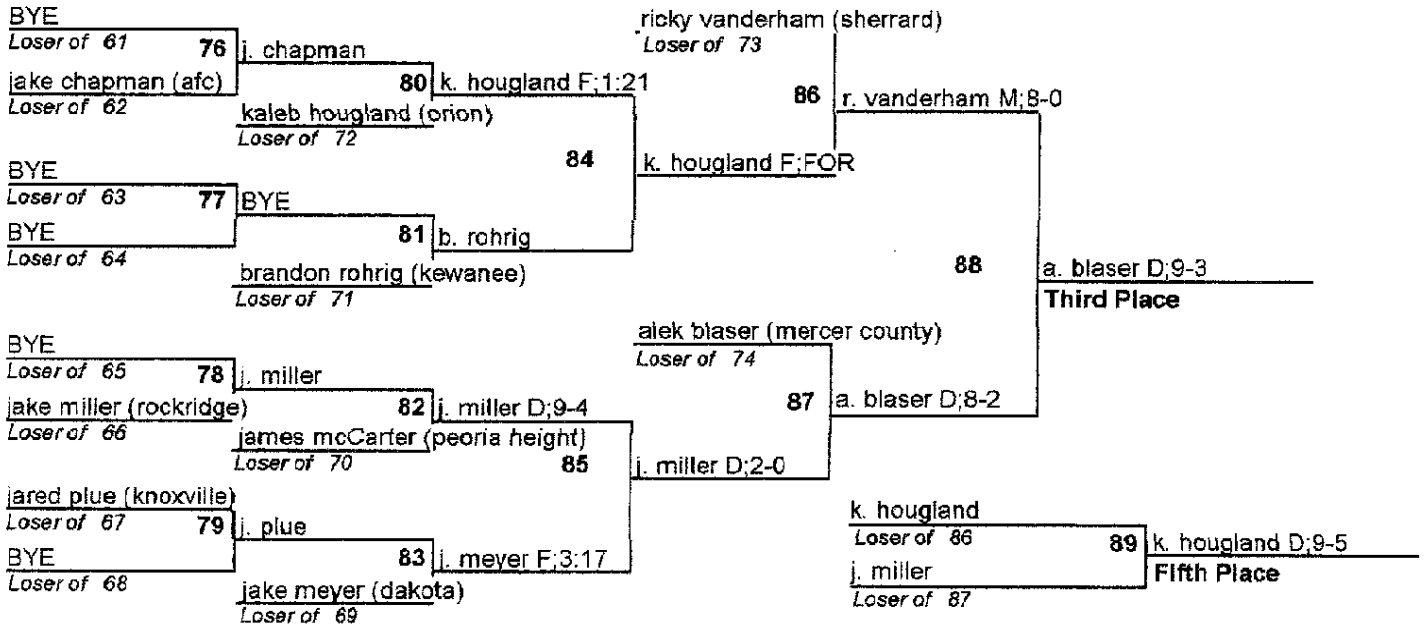

Bob Mitton Invitational

119