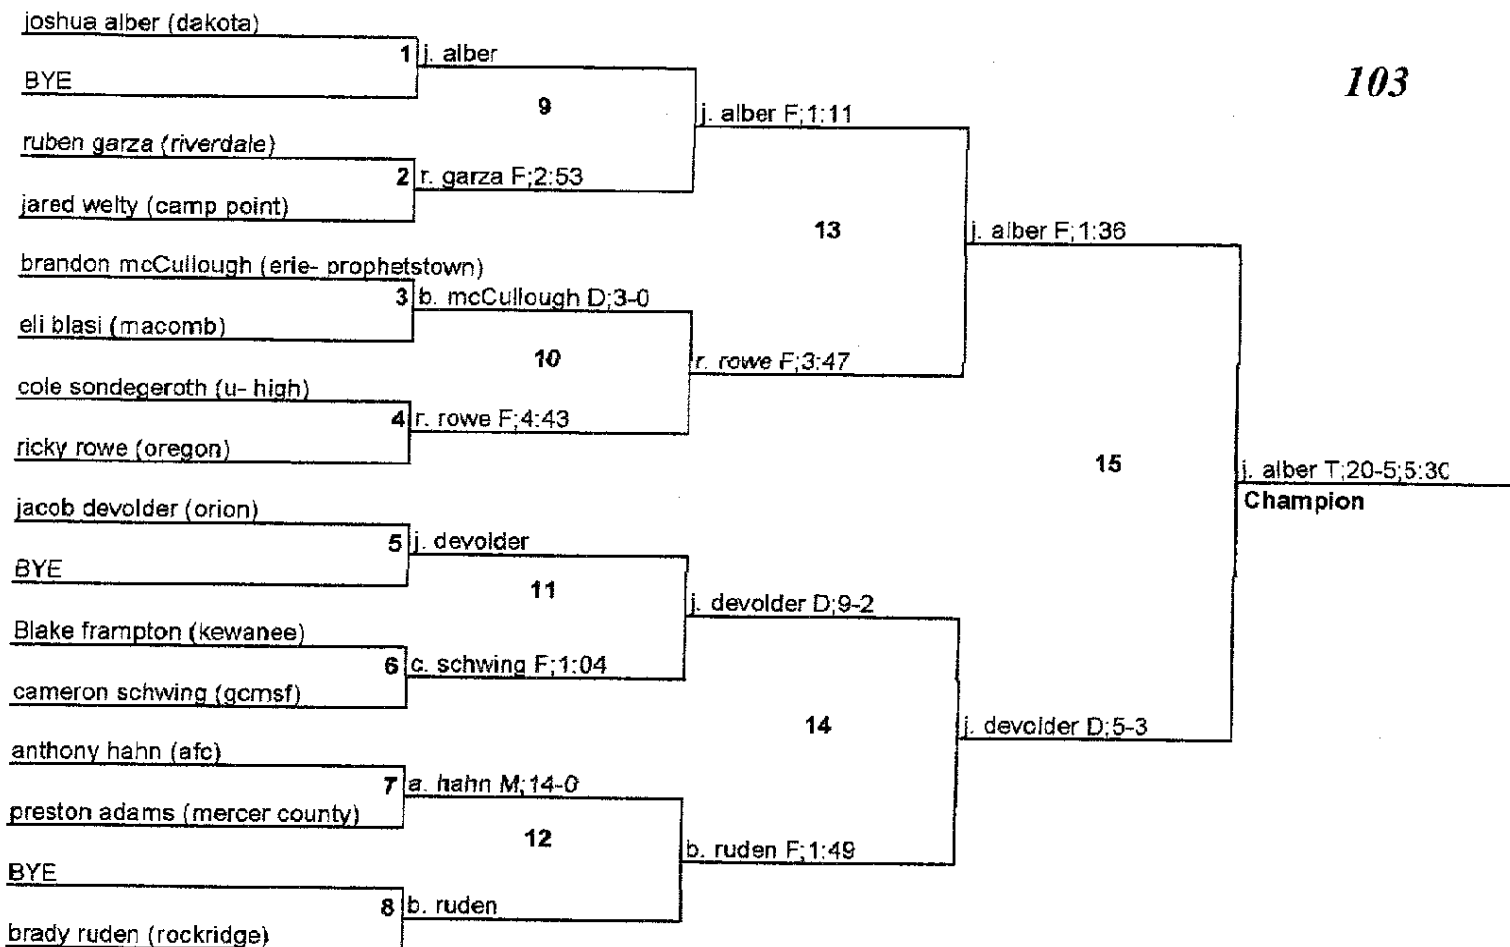

Bob Mitton Invitational

Team Standings

Ptc	Score	School	CH	WB	1	2	3	4	5	6
1	182.0	mercercounty	0	1	2	1	3	1	0	2
2	166.0	dakota	0	0	4	0	2	0	0	0
3	152.0	erie- prophetstown	0	1	1	2	1	0	3	1
	152.0	macomb	0	2	1	2	3	0	1	0
5	151.0	sherrard	0	0	0	2	0	4	2	2
6	125.5	gcmf	0	0	2	0	2	1	0	0
7	123.5	orion	0	0	1	2	0	1	2	0
8	103.0	camp point	0	1	1	2	0	1	1	0
9	98.5	rockridge	0	0	0	1	2	1	0	3
10	87.5	kewanee	0	2	1	1	0	1	0	2
11	83.0	oregon	0	0	1	0	0	2	1	0
12	61.5	riverdale	0	0	0	1	0	0	1	1
13	52.0	afc	0	0	0	0	1	0	1	2
14	42.0	polo	0	0	0	0	0	1	1	0
15	31.0	u- high	0	3	0	0	0	1	0	0
16	24.0	knoxville	0	1	0	0	0	0	0	1
17	11.0	peoria height	0	1	0	0	0	0	1	0

Bob Mitton Invitational

103

Kreider PC Tournaments, LLC - InTournament
Official Bracketing System of the NWCA