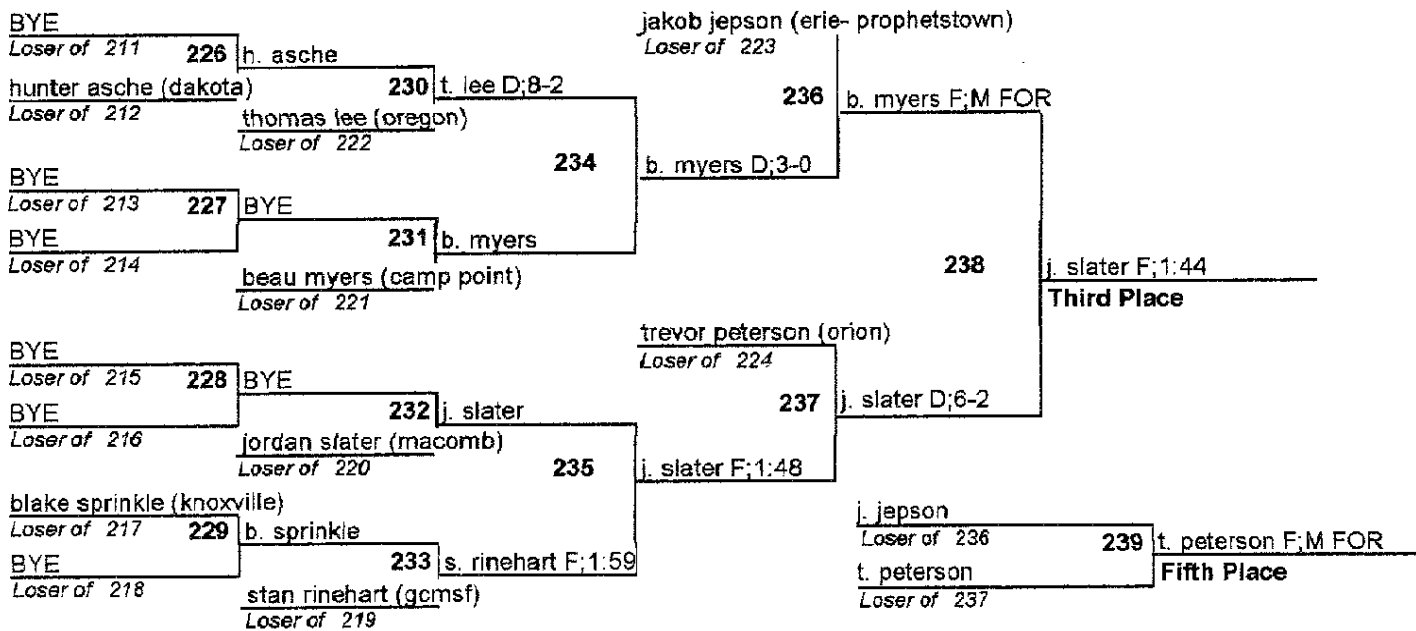

Bob Mitton Invitational

145

Kreider PC Tournaments, LLC - InTournament
Official Bracketing System of the NWCA