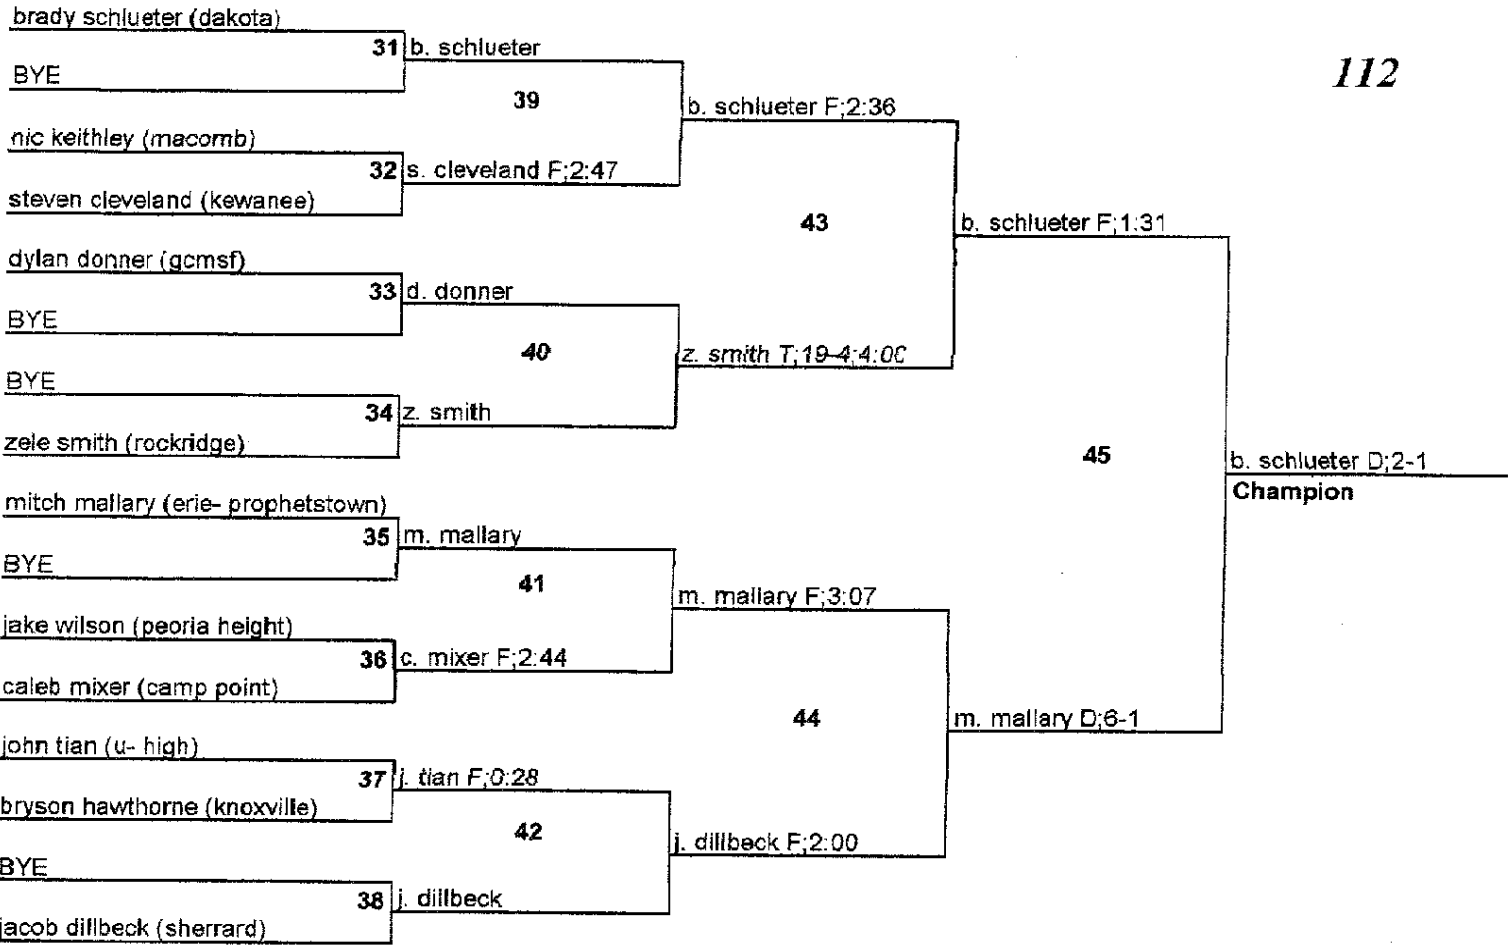

Bob Mitton Invitational

112

Kreider PC Tournaments, LLC - InTournament
Official Bracketing System of the NWCA