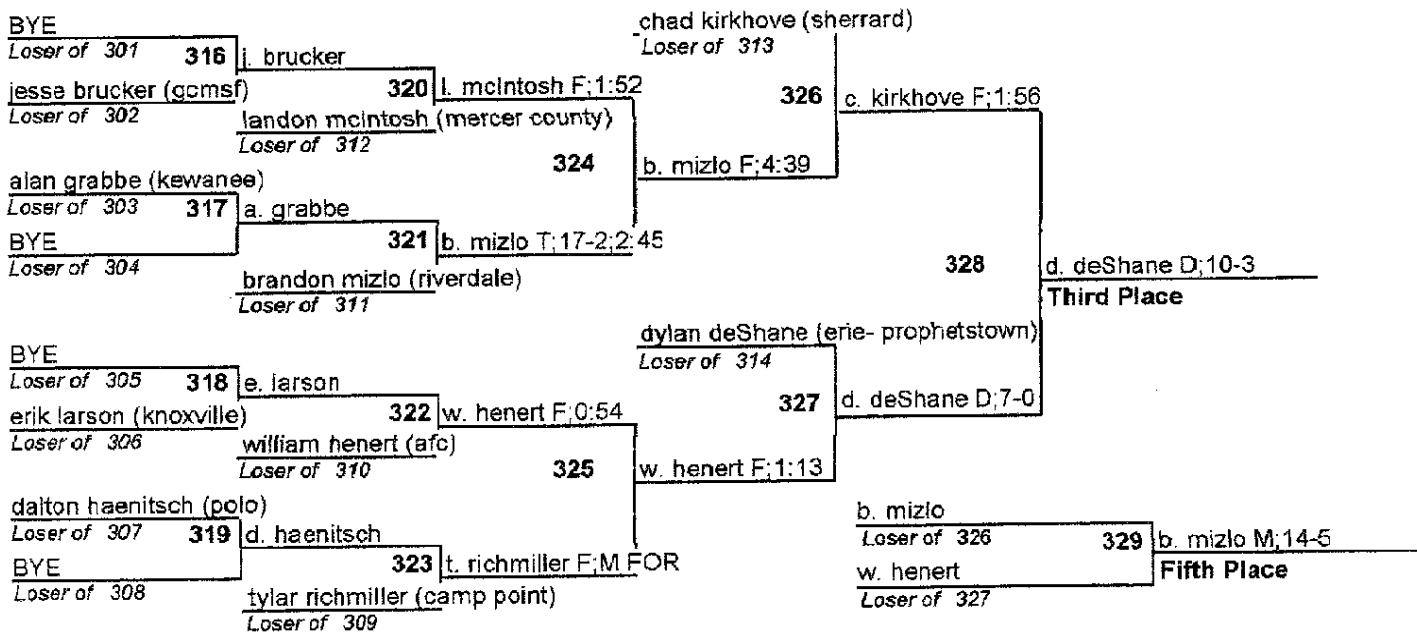

Bob Mitton Invitational

145

Kreider PC Tournaments, LLC - InTournament
Official Bracketing System of the NWCA

Bob Mitton Invitational

152

Bob Mitton Invitational

160

Kreider PC Tournaments, LLC - InTournament
 Official Bracketing System of the NWCA

Bob Mitton Invitational

171

Bob Mitton Invitational

189

Bob Mitton Invitational

215

Bob Mitton Invitational

285