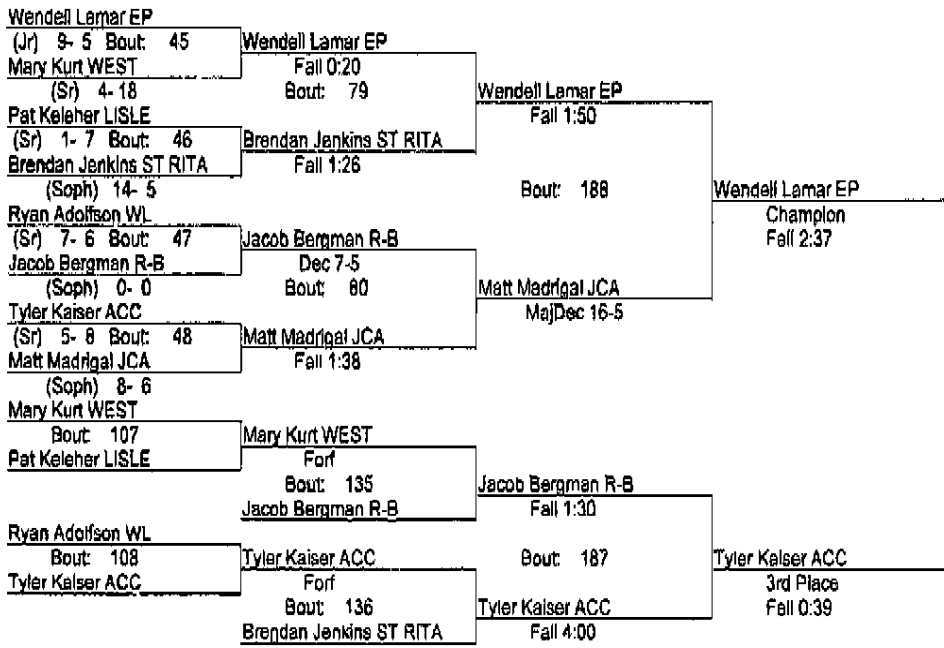

Lisle Melichar Invitational 2011

1/15/11

189

- Place Winners -

- 1st Wendell Lamar EP (Jr) 12- 5
- 2nd Matt Madrigal JCA (Soph) 10- 7
- 3rd Tyler Kaiser ACC (Sr) 8- 9
- 4th Jacob Bergman R-B (Soph) 2- 2