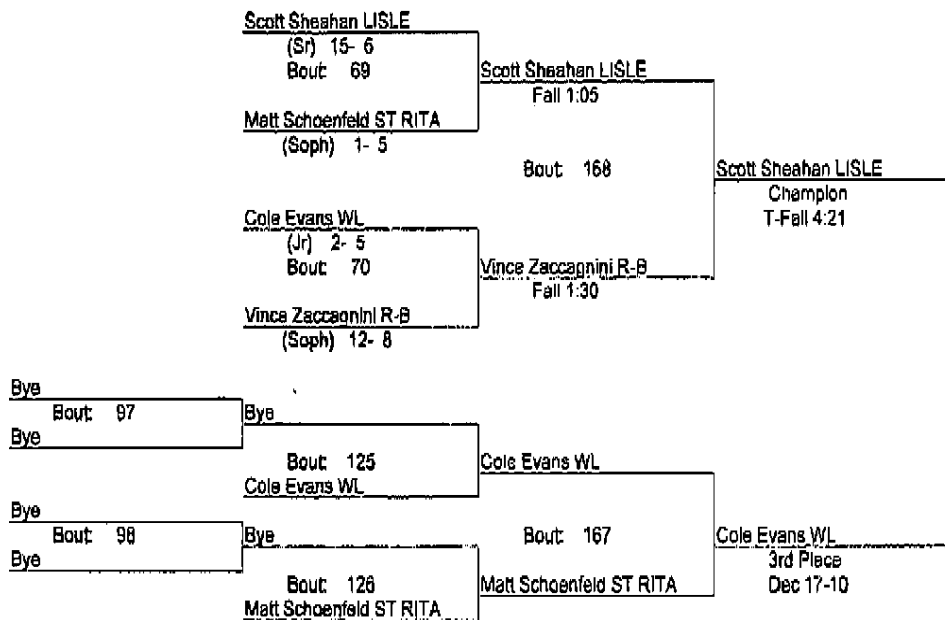

Lisle Melichar Invitational 2011

1/15/11

140

1. Place Winners -

1st Scott Sheahan LISLE	(Sr) 17- 6
2nd Vince Zaccagnini R-B	(Soph) 13- 9
3rd Cole Evans WL	(Jr) 3- 6
4th Matt Schoenfeld ST RITA	(Soph) 1- 7