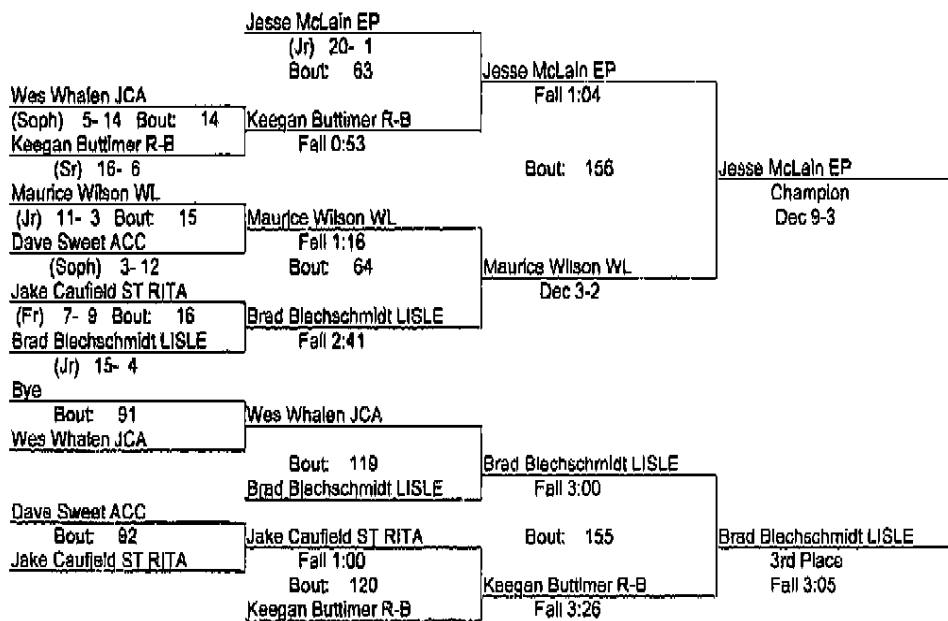

* Team has non-scoring wrestler

Lisle Melichar Invitational 2011

1/15/11

103

- Place Winners -

- 1st A. J. Pascente LISLE (Soph) 13- 7
- 2nd Shawn Swiderek WL (Fr) 3- 2
- 3rd Scott Larem WEST (Fr) 7- 3
- 4th Bye

Lisle Melichar Invitational 2011

1/15/11

112

- Place Winners -

- 1st Ryan Kilroy LISLE (Soph) 18- 4
- 2nd Adrian Alviar ACC (Soph) 11- 7
- 3rd Justin Rodriguez R-B (Soph) 7- 6
- 4th Frank Caputo WL (Soph) 6- 7

Lisle Melichar Invitational 2011

1/15/11

125

- Place Winners -

- 1st Jesse McLain EP (Jr) 22- 1
- 2nd Maurice Wilson WL (Jr) 13- 4
- 3rd Brad Blechschmidt LISLE (Jr) 18- 5
- 4th Keegan Buttmer R-B (Sr) 18- 8