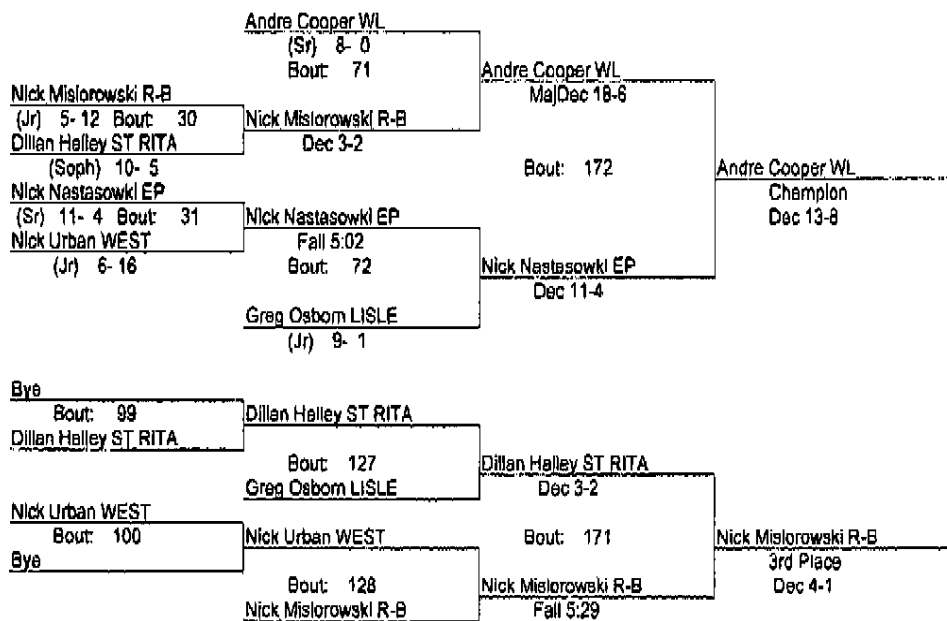

Lisle Melichar Invitational 2011

1/15/11

145

- Place Winners -

- 1st Andre Cooper WL (Sr) 10- 0
- 2nd Nick Nastasowki EP (Sr) 13- 5
- 3rd Nick Mislowski R-B (Jr) 8-13
- 4th Dillan Halley ST RITA (Soph) 11- 7