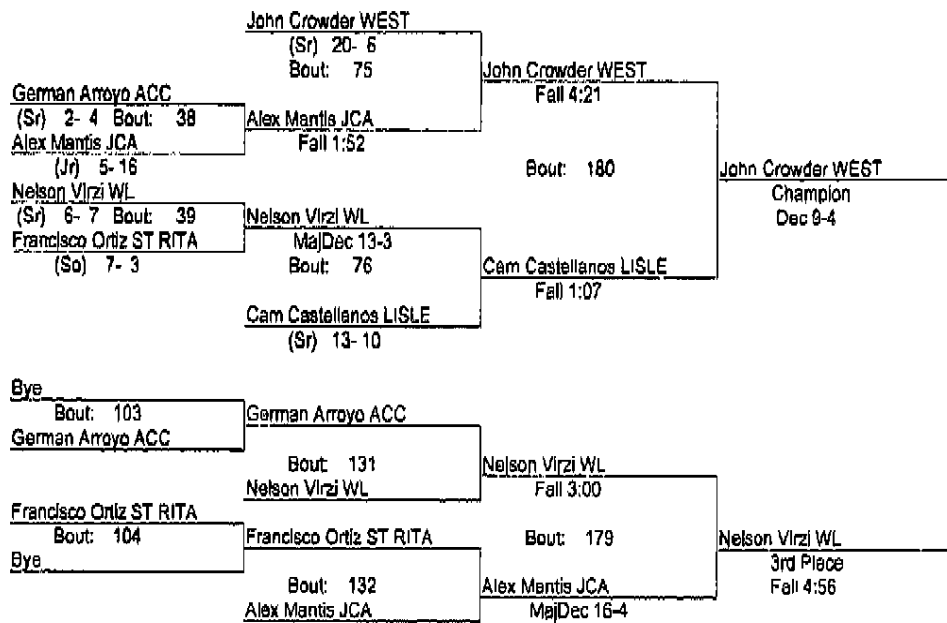

Lisle Melichar Invitational 2011

1/15/11

160

- Place Winners -

- 1st John Crowder WEST (Sr) 22- 6
- 2nd Cam Castellanos LISLE (Sr) 14- 11
- 3rd Nelson Virzi WL (Sr) 9- 8
- 4th Alex Mantis JCA (Jr) 7- 18