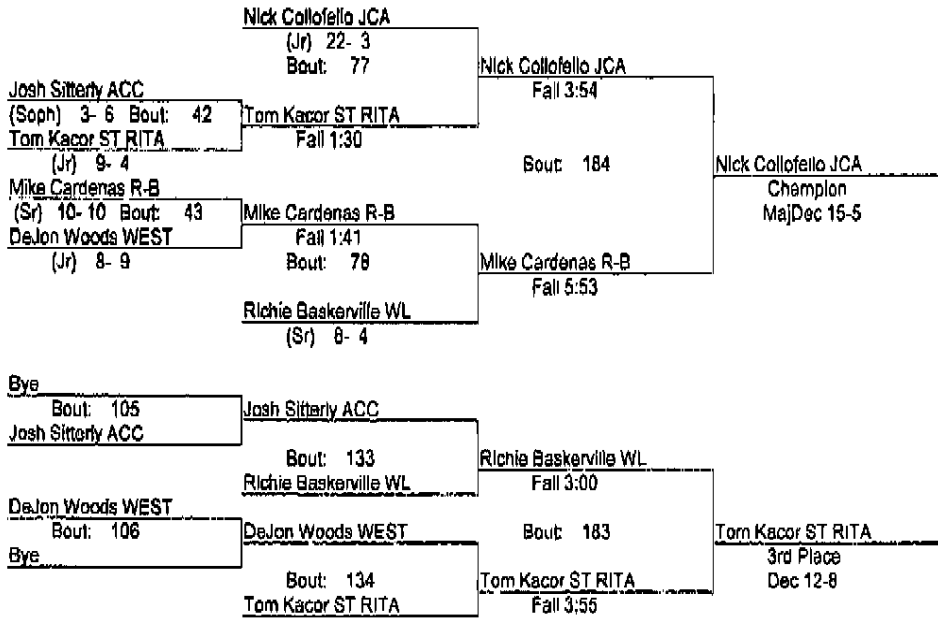

Lisle Melichar Invitational 2011

1/15/11

171

- Place Winners -

- 1st Nick Collofello JCA (Jr) 24- 3
- 2nd Mike Cardenas R-B (Sr) 12-11
- 3rd Tom Kacor ST RITA (Jr) 12- 5
- 4th Richie Baskerville WL (Sr) 9- 6