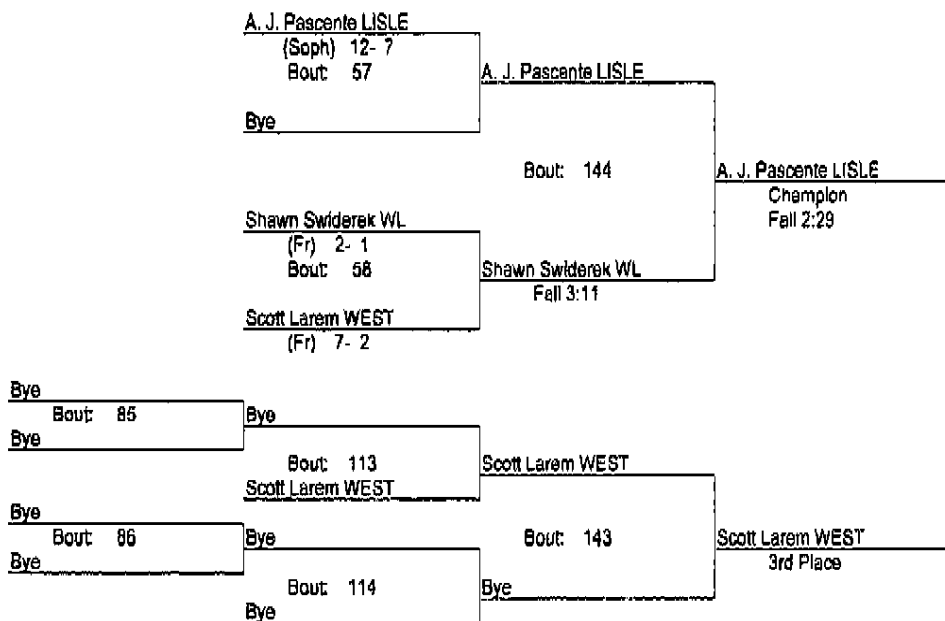

Lisle Melichar Invitational 2011

1/15/11

Place	Score	Name	1st	2nd	3rd	4th
1	176.50	Lisle	5	3	1	
2	164.00	Riverside Brookfield	2	3	3	3
3	126.00	Walther Lutheran	1	3	4	2
4	105.00	Joliet Catholic	3	1		2
5	74.00	Evergreen Park	2	1		1
6	68.00	St Rita Jv			3	3
7	66.00	Westmont	1	1	1	2
8	64.00	Aurora Central Catholic		2	2	

* Team has non-scoring wrestler

Lisle Melichar Invitational 2011

1/15/11

103

- Place Winners -

- 1st A. J. Pascente LISLE (Soph) 13- 7
- 2nd Shawn Swiderek WL (Fr) 3- 2
- 3rd Scott Larem WEST (Fr) 7- 3
- 4th Bye