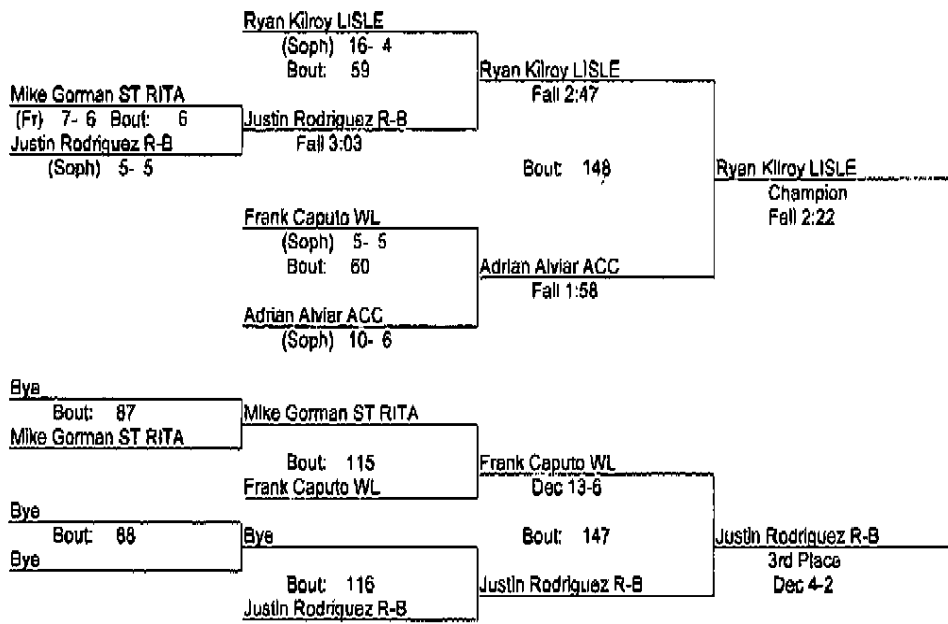

* Team has non-scoring wrestler

Lisle Melichar Invitational 2011

1/15/11

103

- Place Winners -

- 1st A. J. Pascente LISLE (Soph) 13- 7
- 2nd Shawn Swiderek WL (Fr) 3- 2
- 3rd Scott Larem WEST (Fr) 7- 3
- 4th Bye

Lisle Melichar Invitational 2011

1/15/11

112

- Place Winners -

- 1st Ryan Kilroy LISLE (Soph) 18- 4
- 2nd Adrian Alviar ACC (Soph) 11- 7
- 3rd Justin Rodriguez R-B (Soph) 7- 6
- 4th Frank Caputo WL (Soph) 6- 7