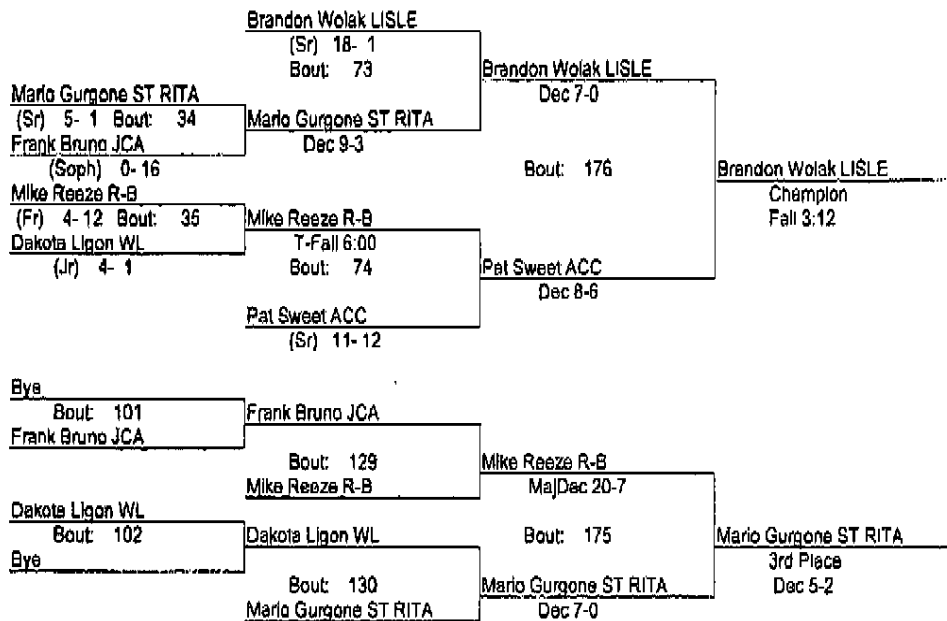

Lisle Melichar Invitational 2011

1/15/11

152

- Place Winners -

- 1st Brandon Wolak LISLE (Sr) 20- 1
- 2nd Pat Sweet ACC (Sr) 12-13
- 3rd Mario Gurgone ST RITA (Sr) 8- 2
- 4th Mike Reeze R-B (Fr) 6-14