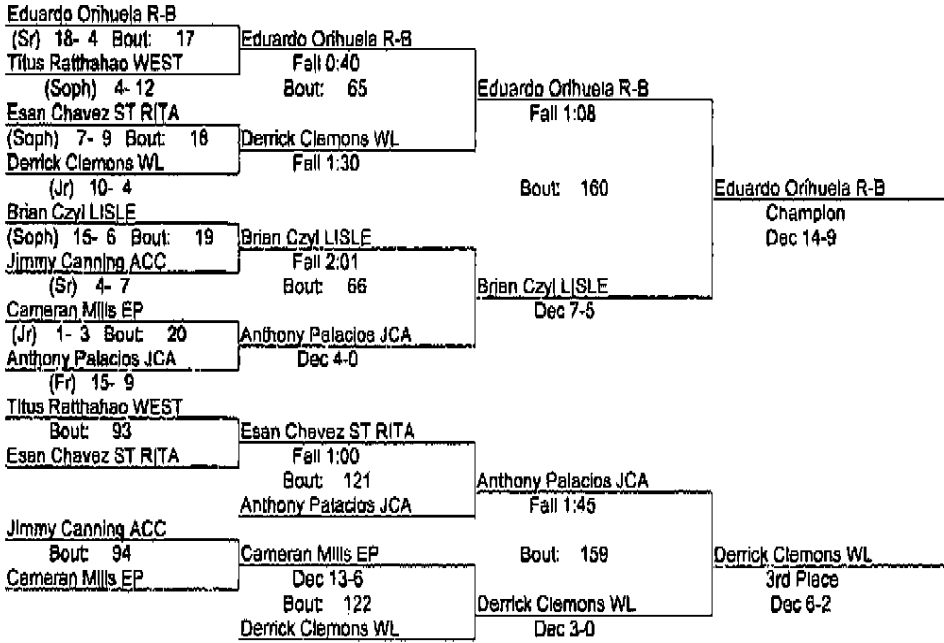

Lisle Melichar Invitational 2011

1/15/11

130

- Place Winners -

- 1st Eduardo Orihuela R-B
- 2nd Brian Czyl LISLE
- 3rd Derrick Clemons WL
- 4th Anthony Palacios JCA

- (Sr) 21- 4
- (Soph) 17- 7
- (Jr) 13- 5
- (Fr) 17-11