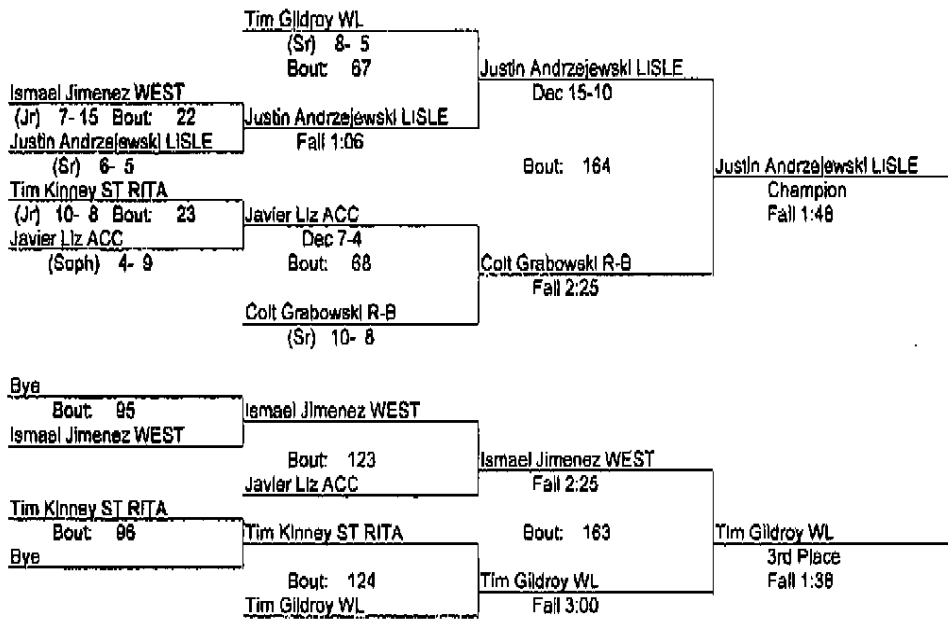

Lisle Melichar Invitational 2011

1/15/11

125

- Place Winners -

- 1st Jesse McLain EP (Jr) 22- 1
- 2nd Maurice Wilson WL (Jr) 13- 4
- 3rd Brad Blechschmidt LISLE (Jr) 18- 5
- 4th Keegan Buttmer R-B (Sr) 18- 8

Lisle Melichar Invitational 2011

1/15/11

130

- Place Winners -

- 1st Eduardo Orihuela R-B
- 2nd Brian Czyl LISLE
- 3rd Derrick Clemons WL
- 4th Anthony Palacios JCA

- (Sr) 21- 4
- (Soph) 17- 7
- (Jr) 13- 5
- (Fr) 17-11

Lisle Melichar Invitational 2011

1/15/11

135

- Place Winners -

- 1st Justin Andrzejewski LISLE (Sr) 9- 5
- 2nd Colt Grabowski R-B (Sr) 11- 9
- 3rd Tim Gildroy WL (Sr) 10- 6
- 4th Ismael Jimenez WEST (Jr) 8-17