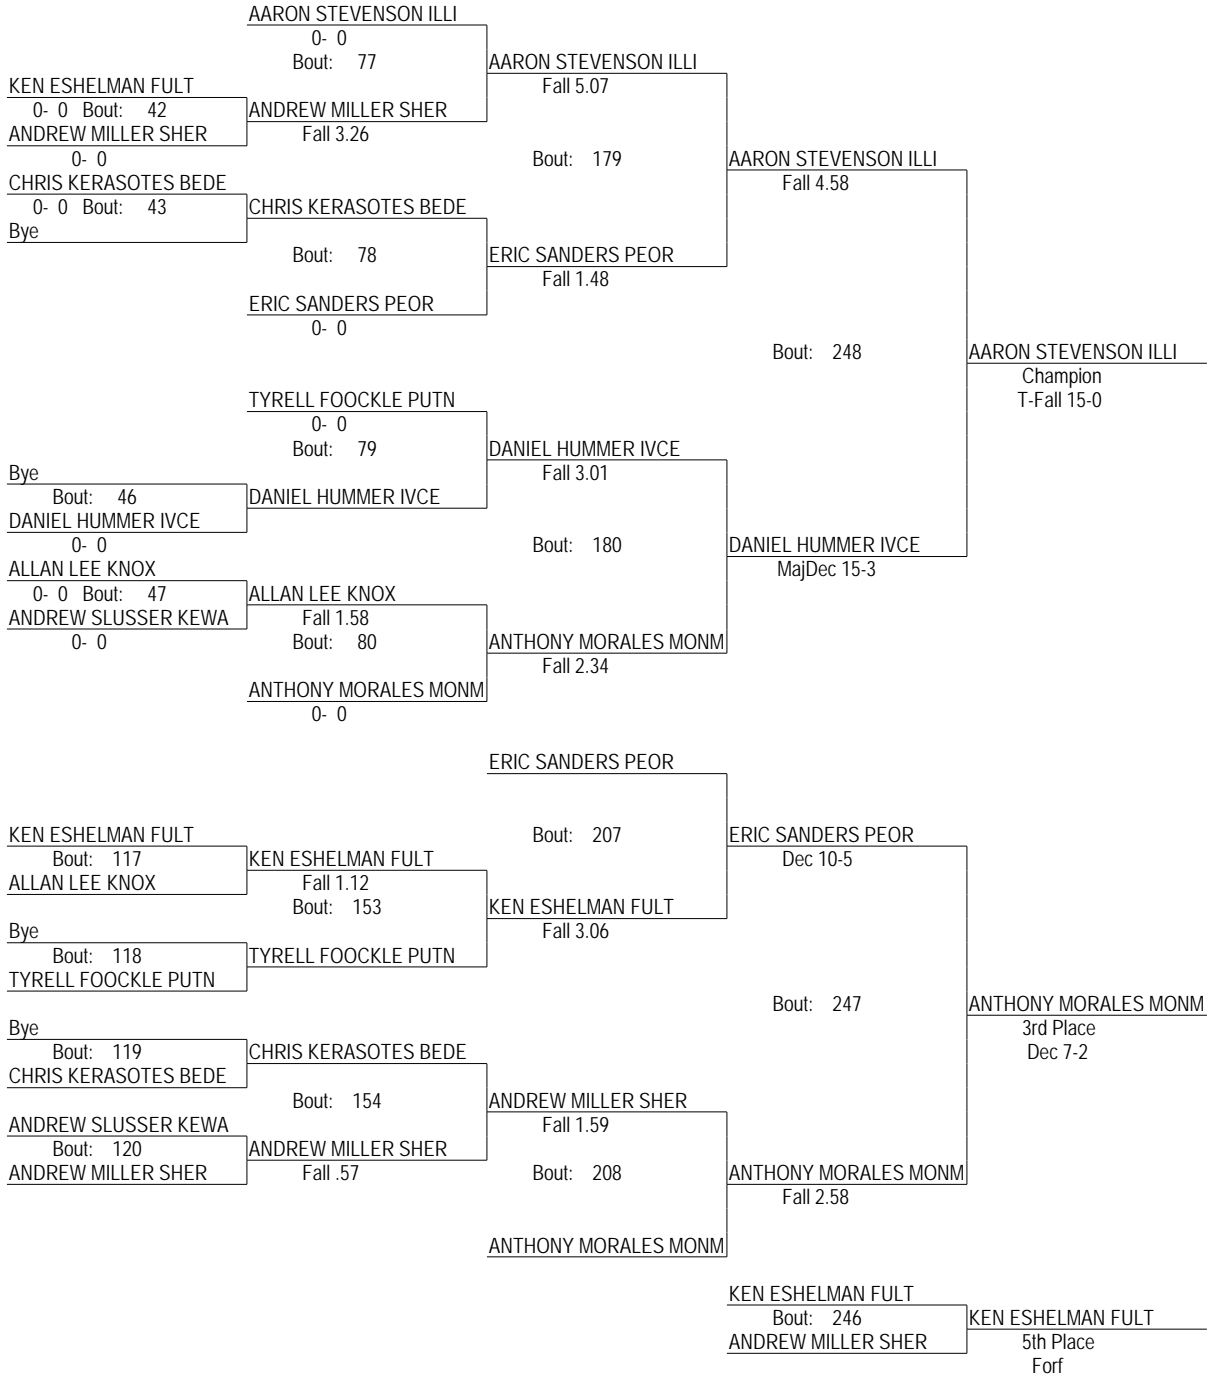

Kewanee Invitational (Final)

1/15/10

160

- Place Winners -

1st AARON STEVENSON ILLI	3- 0
2nd DANIEL HUMMER IVCE	2- 1
3rd ANTHONY MORALES MONM	3- 1
4th ERIC SANDERS PEOR	2- 2
5th KEN ESHELMAN FULT	3- 2
6th ANDREW MILLER SHER	3- 2