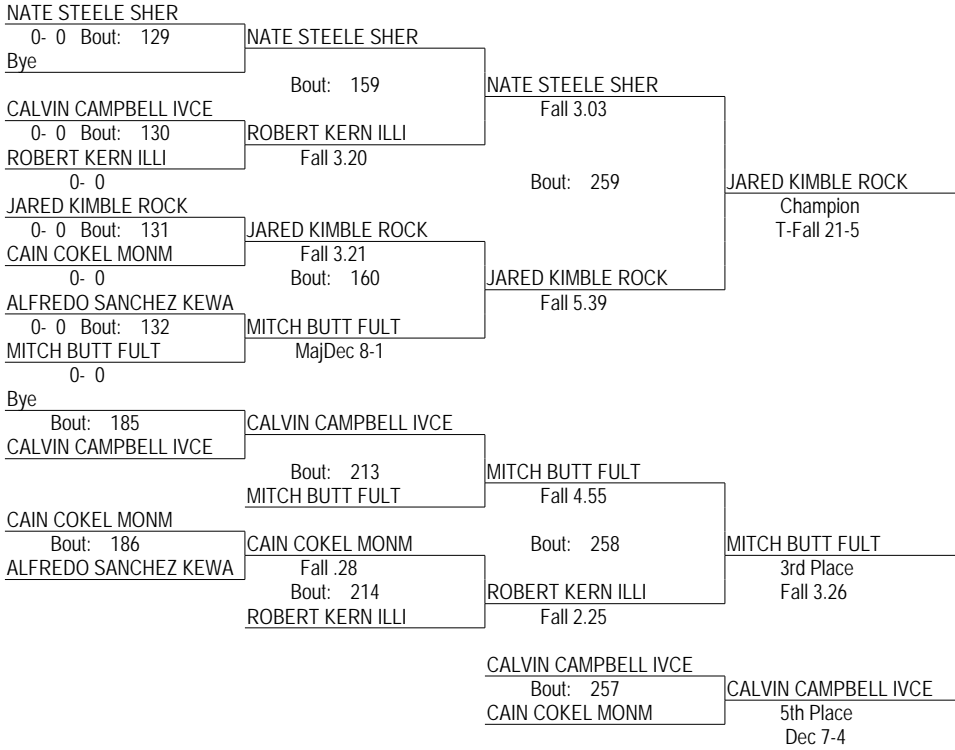

Kewanee Invitational (Final)

1/15/10

171

- Place Winners -
- 1st CHAD KIRKHOVE SHER 3- 0
 - 2nd BRENDAN BUTLER IVCE 2- 1
 - 3rd ZACH DICK FULT 3- 1
 - 4th DONTE FOX PEOR 2- 2
 - 5th ETHAN GRAY MONM 3- 2
 - 6th RJ SPRAGUE ILLI 1- 3

Kewanee Invitational (Final)

1/15/10

189

- Place Winners -
- | | |
|-------------------------|------|
| 1st SETH WHAN SHER | 3- 0 |
| 2nd TANNER EDWARDS MONM | 2- 1 |
| 3rd LAMAR WATKINS PEOR | 3- 1 |
| 4th JACOB GUERRERO MEND | 2- 2 |
| 5th JESSE HALL IVCE | 2- 2 |
| 6th DAVID WIEST JR FULT | 1- 3 |

Kewanee Invitational (Final)

1/15/10

215

- Place Winners -
- | | |
|--------------------------|------|
| 1st JARED KIMBLE ROCK | 3- 0 |
| 2nd NATE STEELE SHER | 1- 1 |
| 3rd MITCH BUTT FULT | 3- 1 |
| 4th ROBERT KERN ILLI | 2- 2 |
| 5th CALVIN CAMPBELL IVCE | 1- 2 |
| 6th CAIN COKEL MONM | 1- 3 |