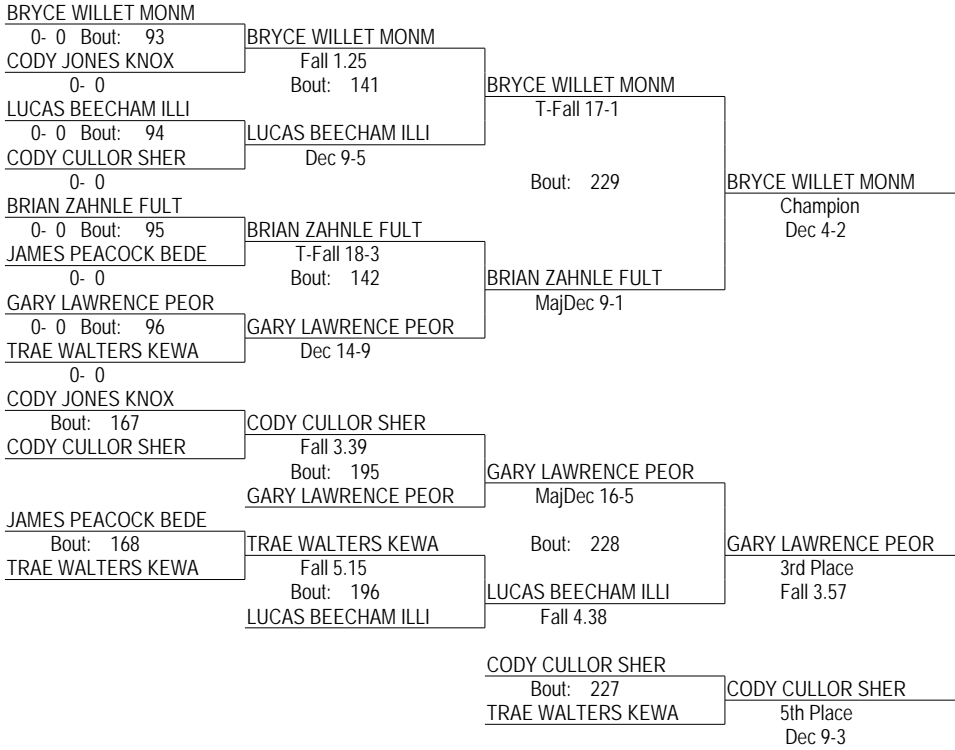

Kewanee Invitational (Final)

1/15/10

Place	Score	Name	1st	2nd	3rd	4th	5th	6th
1	276.50	SHERRARD	6	3	3		1	1
2	166.00	ILLINI BLUFFS	1	1	3	3	1	2
3	159.50	MONMOUTH-ROSEVILLE	1	2	2	3	2	1
4	152.50	FULTON	1	1	3	1	3	1
5	138.00	ILLINOIS VALLEY CENTRAL	1	3		3	2	
6	137.00	KEWANEE	3	2			1	2
7	96.00	ROCKFORD AUBURN	1	2		1	1	1
8	66.00	PEORIA MANUAL				2	2	1
9	35.00	MENDOTA				1	1	1
10	22.00	PUTNAM COUNTY					1	1
11	16.00	KNOXVILLE						1
12	12.00	ST. BEDE						2

Kewanee Invitational (Final)

1/15/10

125

- Place Winners -
- | | |
|------------------------|------|
| 1st BRYCE WILLET MONM | 3- 0 |
| 2nd BRIAN ZAHNLE FULT | 2- 1 |
| 3rd GARY LAWRENCE PEOR | 3- 1 |
| 4th LUCAS BEECHAM ILLI | 2- 2 |
| 5th CODY CULLOR SHER | 2- 2 |
| 6th TRAE WALTERS KEWA | 1- 3 |

Kewanee Invitational (Final)

1/15/10

135

- Place Winners -
- 1st MARK BREEDLOVE KEWA 3- 0
 - 2nd ZACH SMITH ILLI 2- 1
 - 3rd HAWK GUSTAFSON SHER 4- 1
 - 4th JOSH LEWIS FULT 2- 2
 - 5th KYLE KINCZEWSKI PUTN 2- 2
 - 6th JESSE CARR ROCK 2- 3