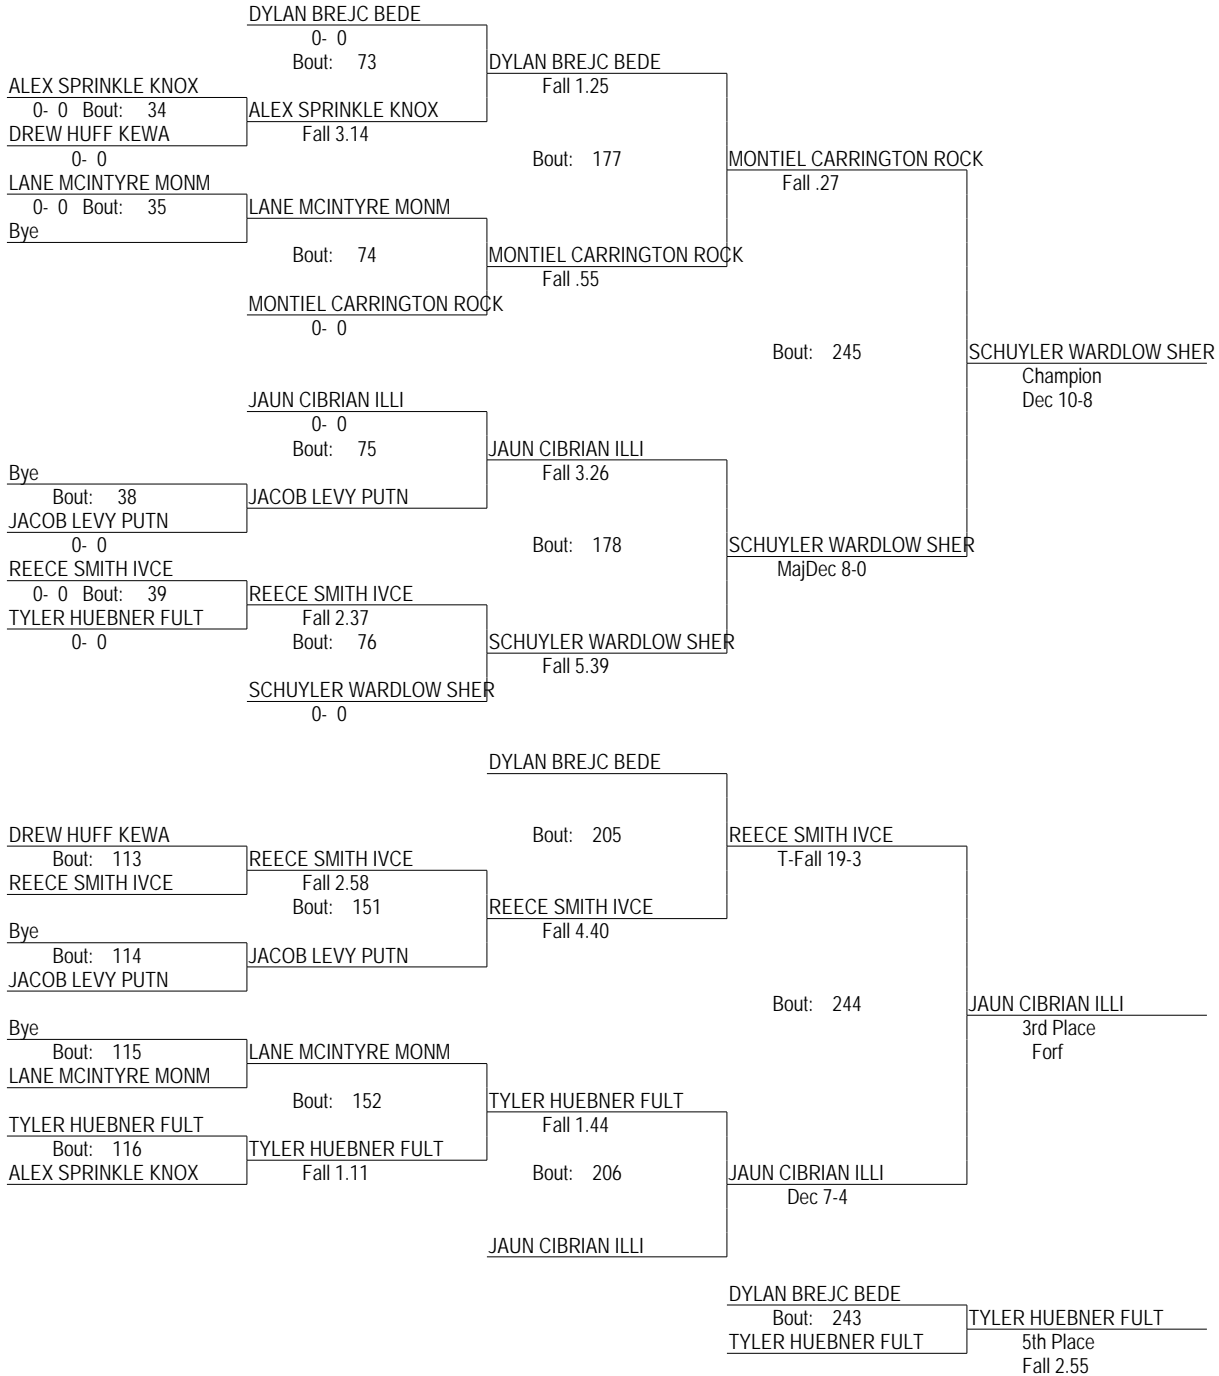

Kewanee Invitational (Final)

1/15/10

152

1. Place Winners -
2. 1st SCHUYLER WARDLOW SHER 3- 0
   - 2nd MONTIEL CARRINGTON ROCK 2- 1
   - 3rd JAUN CIBRIAN ILLI 3- 1
   - 4th REECE SMITH IVCE 4- 1
   - 5th TYLER HUEBNER FULT 3- 2
   - 6th DYLAN BREJC BEDE 1- 3