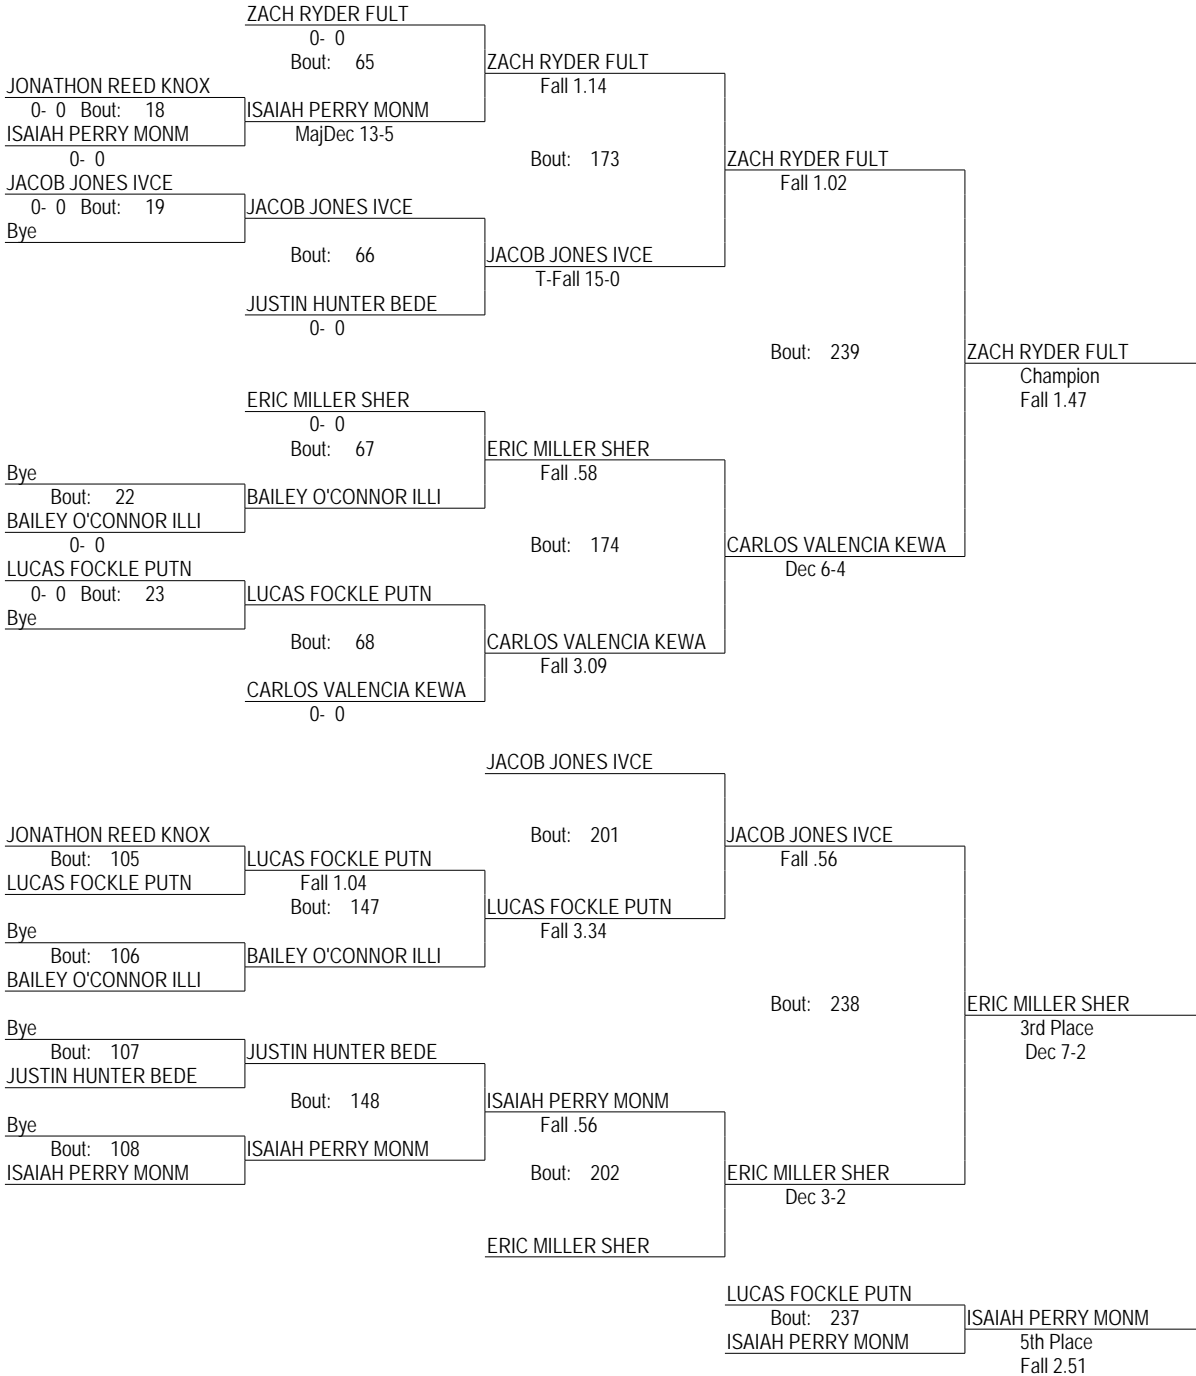

Kewanee Invitational (Final)

1/15/10

140

1. Place Winners -

1st ZACH RYDER FULT	3- 0
2nd CARLOS VALENCIA KEWA	2- 1
3rd ERIC MILLER SHER	3- 1
4th JACOB JONES IVCE	2- 2
5th ISAIAH PERRY MONM	3- 2
6th LUCAS FOCKLE PUTN	2- 3