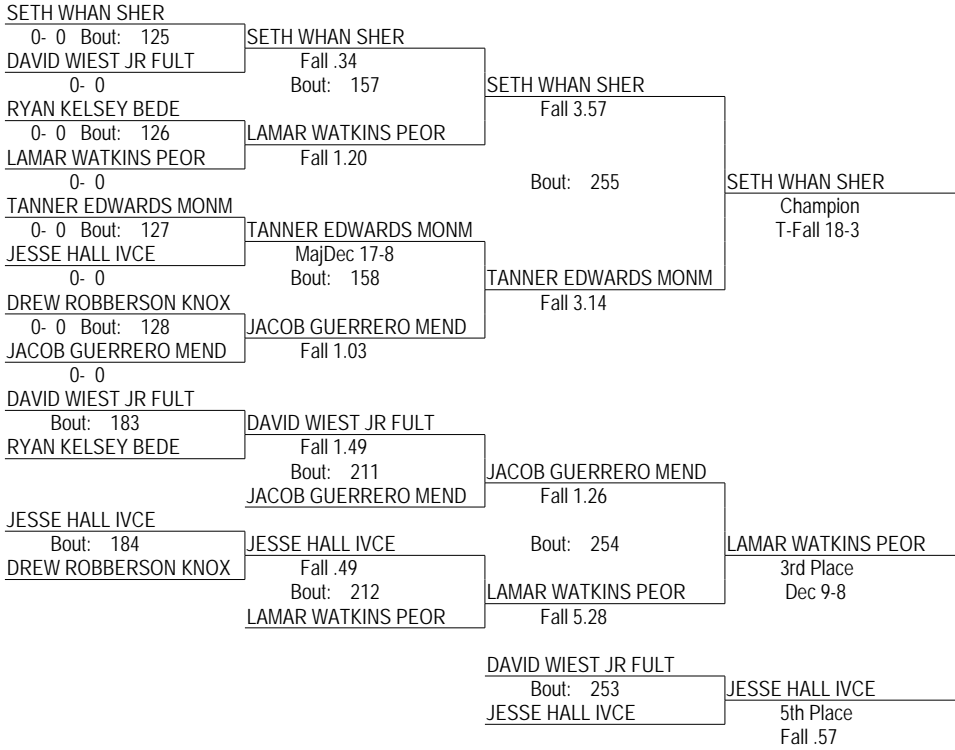

Kewanee Invitational (Final)

1/15/10

160

- Place Winners -

1st AARON STEVENSON ILLI	3- 0
2nd DANIEL HUMMER IVCE	2- 1
3rd ANTHONY MORALES MONM	3- 1
4th ERIC SANDERS PEOR	2- 2
5th KEN ESHELMAN FULT	3- 2
6th ANDREW MILLER SHER	3- 2

Kewanee Invitational (Final)

1/15/10

171

- Place Winners -
- 1st CHAD KIRKHOVE SHER 3- 0
 - 2nd BRENDAN BUTLER IVCE 2- 1
 - 3rd ZACH DICK FULT 3- 1
 - 4th DONTE FOX PEOR 2- 2
 - 5th ETHAN GRAY MONM 3- 2
 - 6th RJ SPRAGUE ILLI 1- 3

Kewanee Invitational (Final)

1/15/10

189

- Place Winners -
- | | |
|-------------------------|------|
| 1st SETH WHAN SHER | 3- 0 |
| 2nd TANNER EDWARDS MONM | 2- 1 |
| 3rd LAMAR WATKINS PEOR | 3- 1 |
| 4th JACOB GUERRERO MEND | 2- 2 |
| 5th JESSE HALL IVCE | 2- 2 |
| 6th DAVID WIEST JR FULT | 1- 3 |