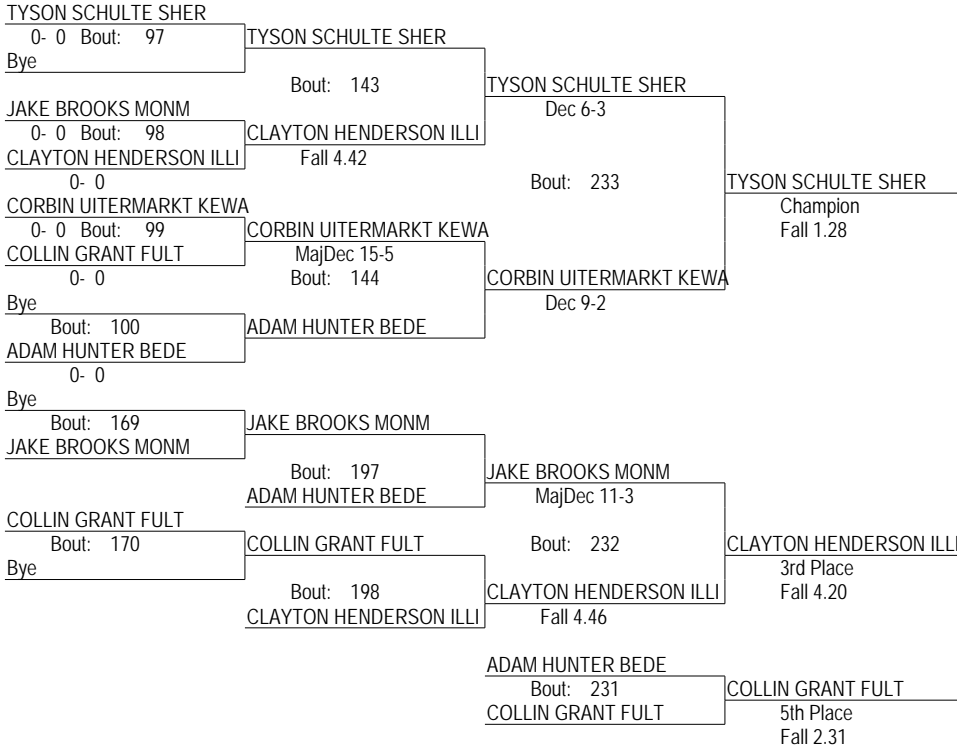

Kewanee Invitational (Final)

1/15/10

Place	Score	Name	1st	2nd	3rd	4th	5th	6th
1	276.50	SHERRARD	6	3	3		1	1
2	166.00	ILLINI BLUFFS	1	1	3	3	1	2
3	159.50	MONMOUTH-ROSEVILLE	1	2	2	3	2	1
4	152.50	FULTON	1	1	3	1	3	1
5	138.00	ILLINOIS VALLEY CENTRAL	1	3		3	2	
6	137.00	KEWANEE	3	2			1	2
7	96.00	ROCKFORD AUBURN	1	2		1	1	1
8	66.00	PEORIA MANUAL				2	2	1
9	35.00	MENDOTA				1	1	1
10	22.00	PUTNAM COUNTY					1	1
11	16.00	KNOXVILLE						1
12	12.00	ST. BEDE						2

Kewanee Invitational (Final)

1/15/10

125

- Place Winners -
- | | |
|------------------------|------|
| 1st BRYCE WILLET MONM | 3- 0 |
| 2nd BRIAN ZAHNLE FULT | 2- 1 |
| 3rd GARY LAWRENCE PEOR | 3- 1 |
| 4th LUCAS BEECHAM ILLI | 2- 2 |
| 5th CODY CULLOR SHER | 2- 2 |
| 6th TRAE WALTERS KEWA | 1- 3 |

Kewanee Invitational (Final)

1/15/10

130

- Place Winners -
- | | |
|----------------------------|------|
| 1st TYSON SCHULTE SHER | 2- 0 |
| 2nd CORBIN UITERMARKT KEWA | 2- 1 |
| 3rd CLAYTON HENDERSON ILLI | 3- 1 |
| 4th JAKE BROOKS MONM | 1- 2 |
| 5th COLLIN GRANT FULT | 1- 2 |
| 6th ADAM HUNTER BEDE | 0- 3 |

Kewanee Invitational (Final)

1/15/10

135

- Place Winners -
- 1st MARK BREEDLOVE KEWA 3- 0
 - 2nd ZACH SMITH ILLI 2- 1
 - 3rd HAWK GUSTAFSON SHER 4- 1
 - 4th JOSH LEWIS FULT 2- 2
 - 5th KYLE KINCZEWSKI PUTN 2- 2
 - 6th JESSE CARR ROCK 2- 3