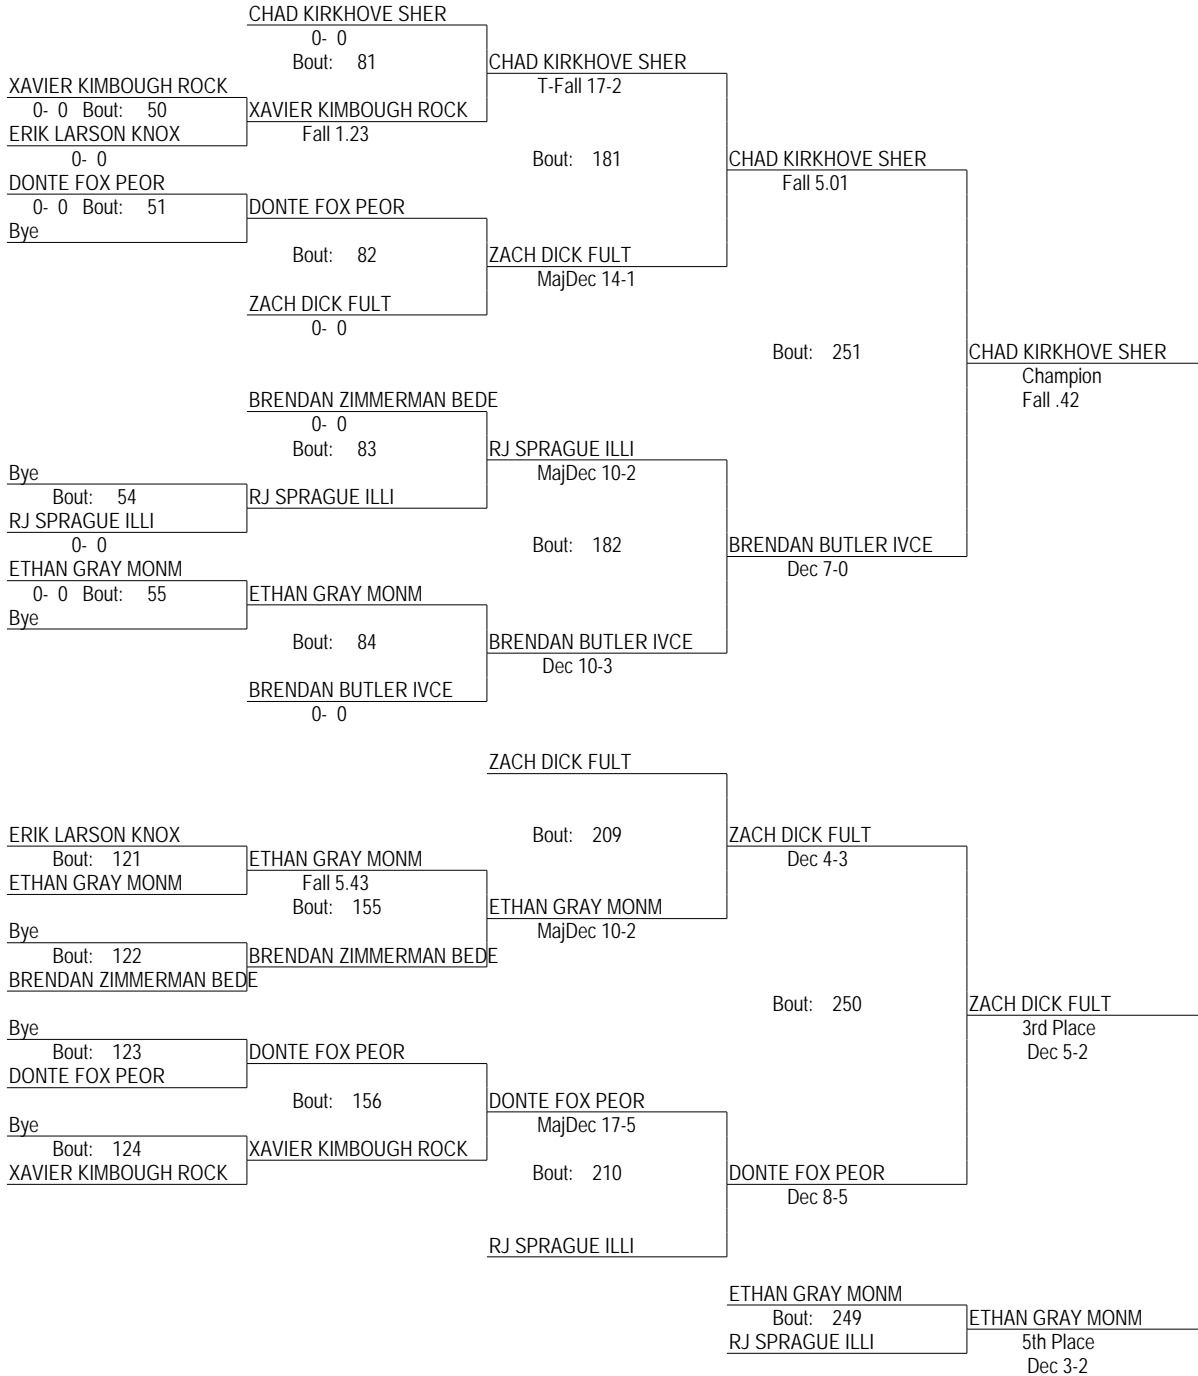

Kewanee Invitational (Final)

1/15/10

171

- Place Winners -
- 1st CHAD KIRKHOVE SHER 3- 0
 - 2nd BRENDAN BUTLER IVCE 2- 1
 - 3rd ZACH DICK FULT 3- 1
 - 4th DONTE FOX PEOR 2- 2
 - 5th ETHAN GRAY MONM 3- 2
 - 6th RJ SPRAGUE ILLI 1- 3