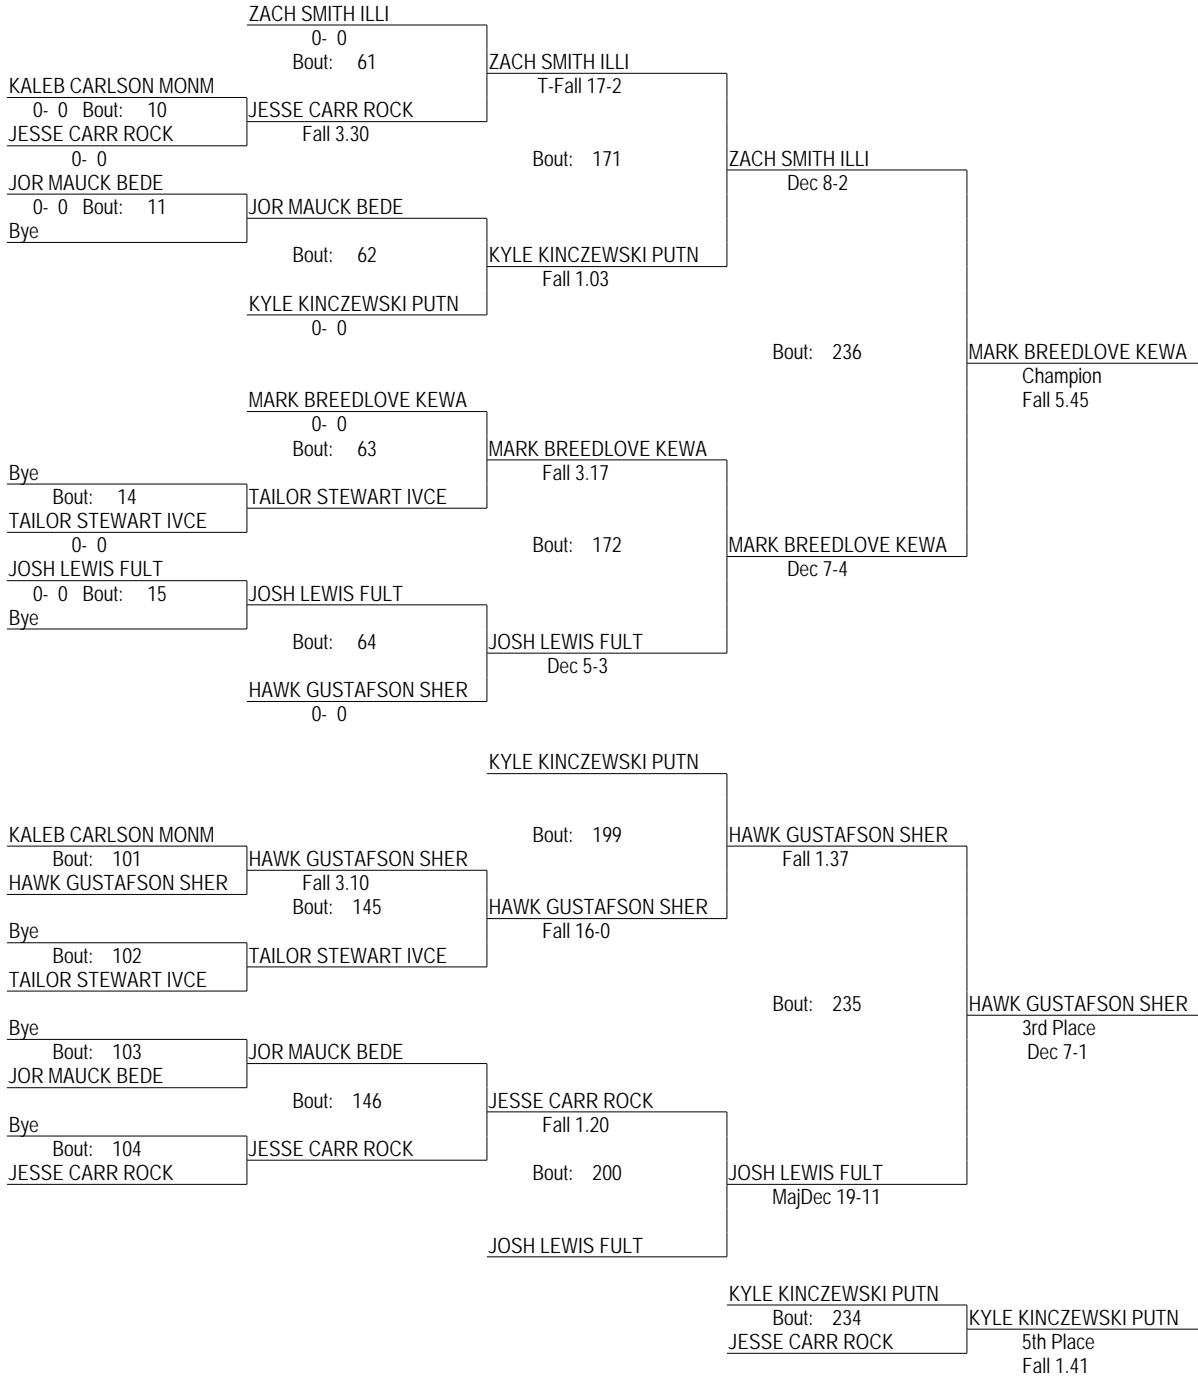

Kewanee Invitational (Final)

1/15/10

135

1. Place Winners -
2. 1st MARK BREEDLOVE KEWA 3- 0
   - 2nd ZACH SMITH ILLI 2- 1
   - 3rd HAWK GUSTAFSON SHER 4- 1
   - 4th JOSH LEWIS FULT 2- 2
   - 5th KYLE KINCZEWSKI PUTN 2- 2
   - 6th JESSE CARR ROCK 2- 3