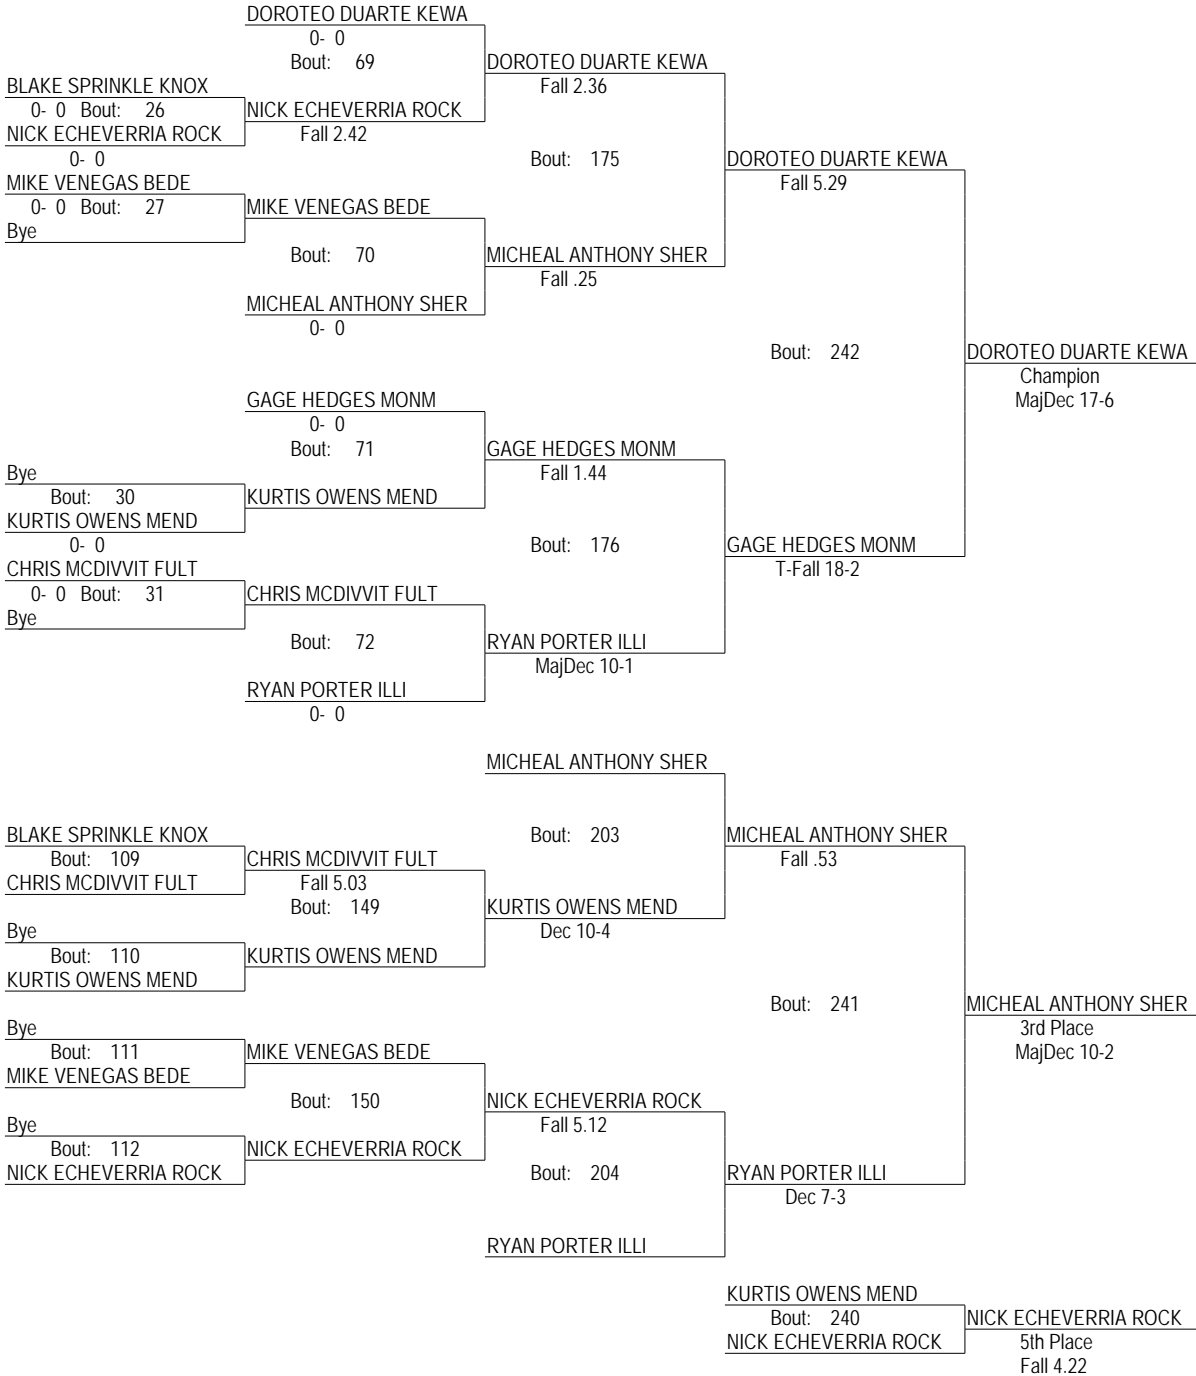

Kewanee Invitational (Final)

1/15/10

145

1. Place Winners -
2. 1st DOROTEO DUARTE KEWA 3- 0
   - 2nd GAGE HEDGES MONM 2- 1
   - 3rd MICHEAL ANTHONY SHER 3- 1
   - 4th RYAN PORTER ILLI 2- 2
   - 5th NICK ECHEVERRIA ROCK 3- 2
   - 6th KURTIS OWENS MEND 1- 3