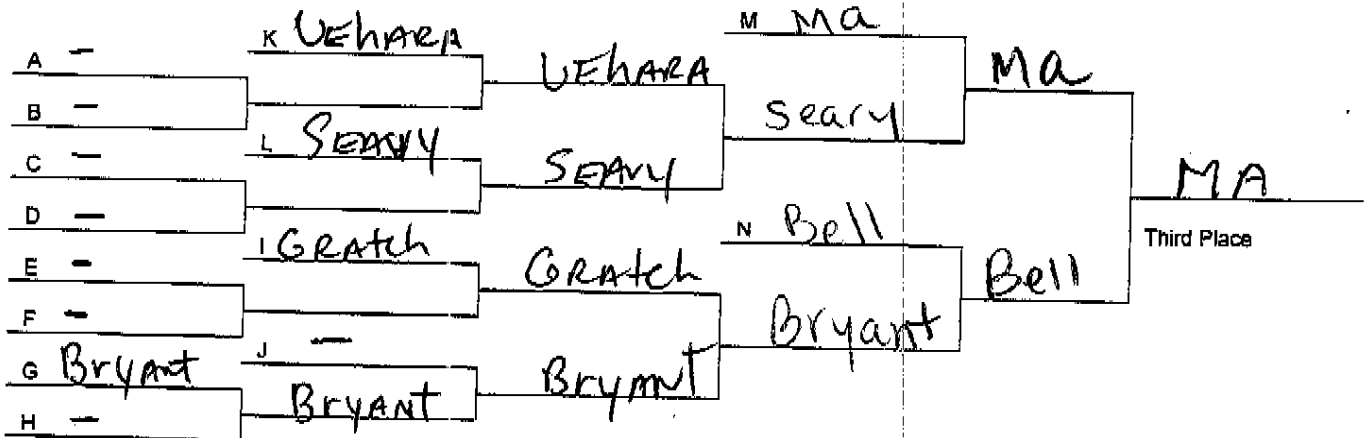

GUERIN GATOR WRESTLING CLASSIC

Weight Class: **135**

Date: **11/27/2010**

Championship Bracket

Consolation Bracket

MOR=MORTON; EV=EVANSTON; ST F=ST FRANCIS DELASALES; LV=LAKEVIEW;
 GP=GUERIN PREP; EP=ELMWOOD PARK; PAL=PALATINE; ~~DF=DEERFIELD~~;
 EGP=EVERGREEN PARK; ; EGV=ELK GROVE; MRL=MARSHALL;
 RW=RIDGEWOOD; UP=UPLIFT