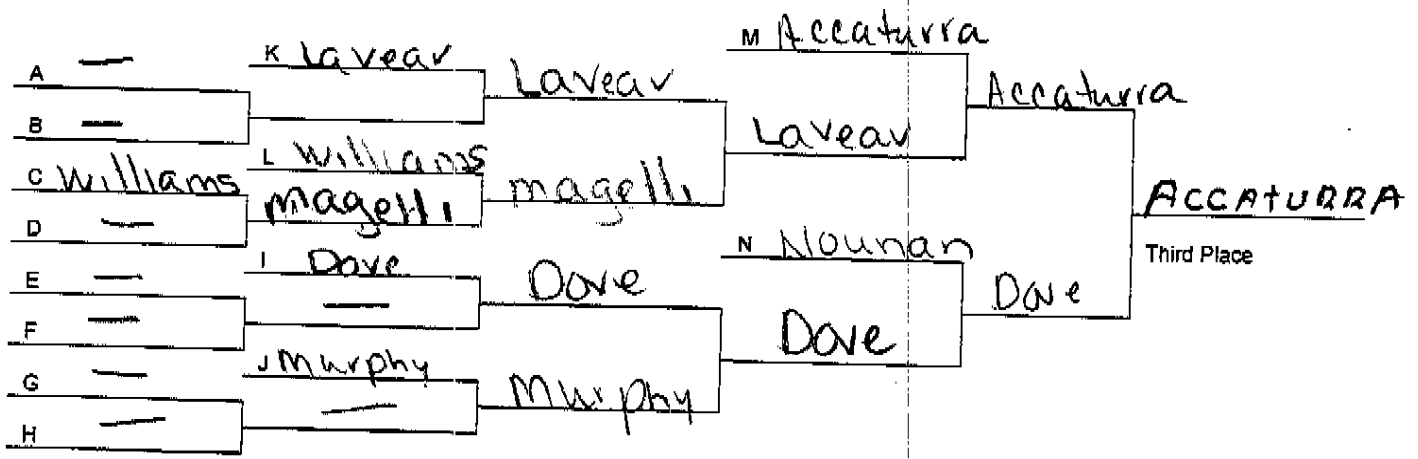

**GUERIN GATOR WRESTLING CLASSIC**

**Weight Class: (7)**

**Date: 11/27/2010**

**Championship Bracket**

**Consolation Bracket**

MOR=MORTON; EV=EVANSTON; ST F=ST FRANCIS DELASALES; LV=LAKEVIEW; GP=GUERIN PREP; EP=ELMWOOD PARK; PAL=PALATINE; ~~BF=DEERFIELD~~; EGP=EVERGREEN PARK; ; EGV=ELK GROVE; MRL=MARSHALL; RW=RIDGEWOOD; UP=UPLIFT