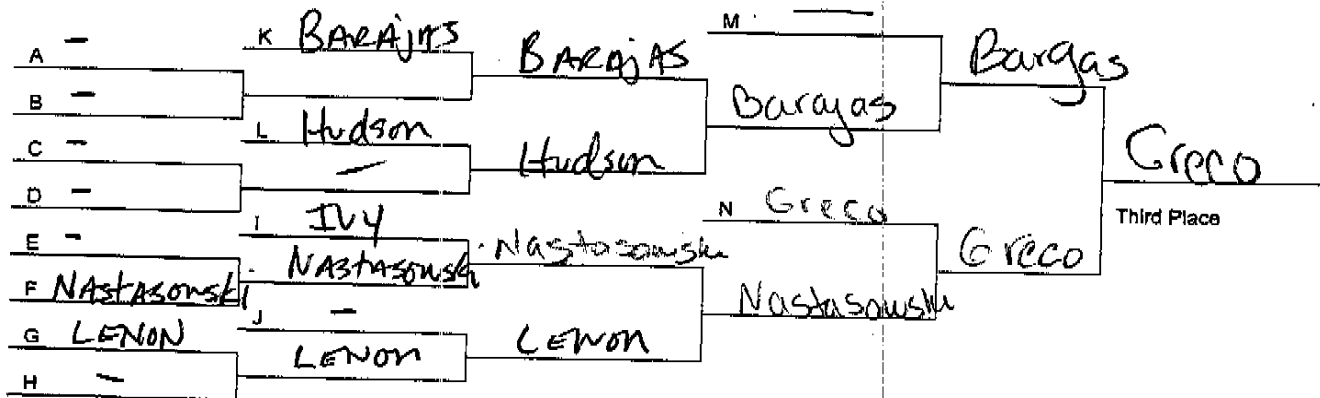

Consolation Bracket

MOR=MORTON; EV=EVANSTON; ST F=ST FRANCIS DELASALES; LV=LAKEVIEW;
GP=GUERIN PREP; EP=ELMWOOD PARK; PAL=PALATINE; ~~DF=DEERFIELD;~~
EGP=EVERGREEN PARK; ; EGV=ELK GROVE; MRL=MARSHALL;
RW=RIDGEWOOD; UP=UPLIFT

MOR=MORTON; EV=EVANSTON; ST F=ST FRANCIS DELASALES; LV=LAKEVIEW;
GP=GUERIN PREP; EP=ELMWOOD PARK; PAL=PALATINE; ~~DE=DEERFIELD;~~
EGP=EVERGREEN PARK; ; EGV=ELK GROVE; MRL=MARSHALL;
RW=RIDGEWOOD; UP=UPLIFT