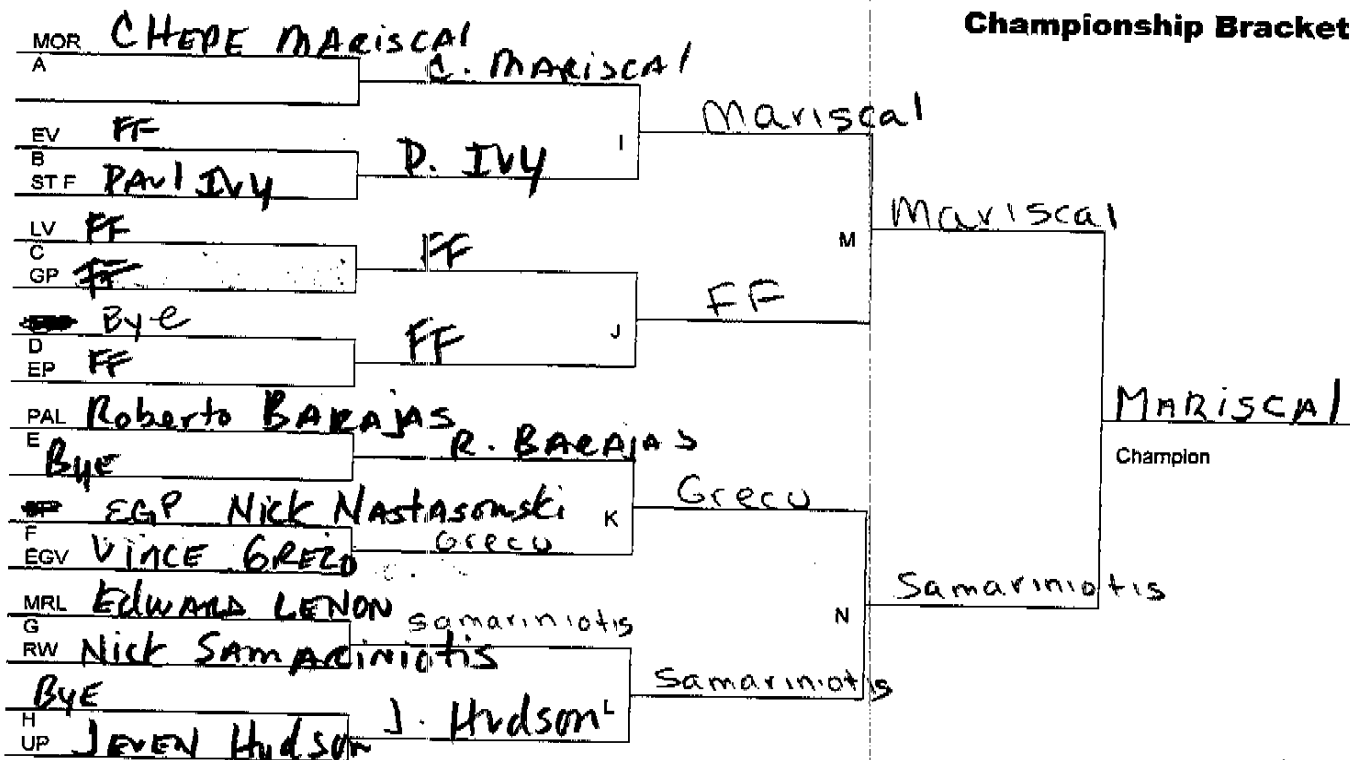

GUERIN GATOR WRESTLING CLASSIC

Weight Class: 145

Date: 11/27/2010

Championship Bracket