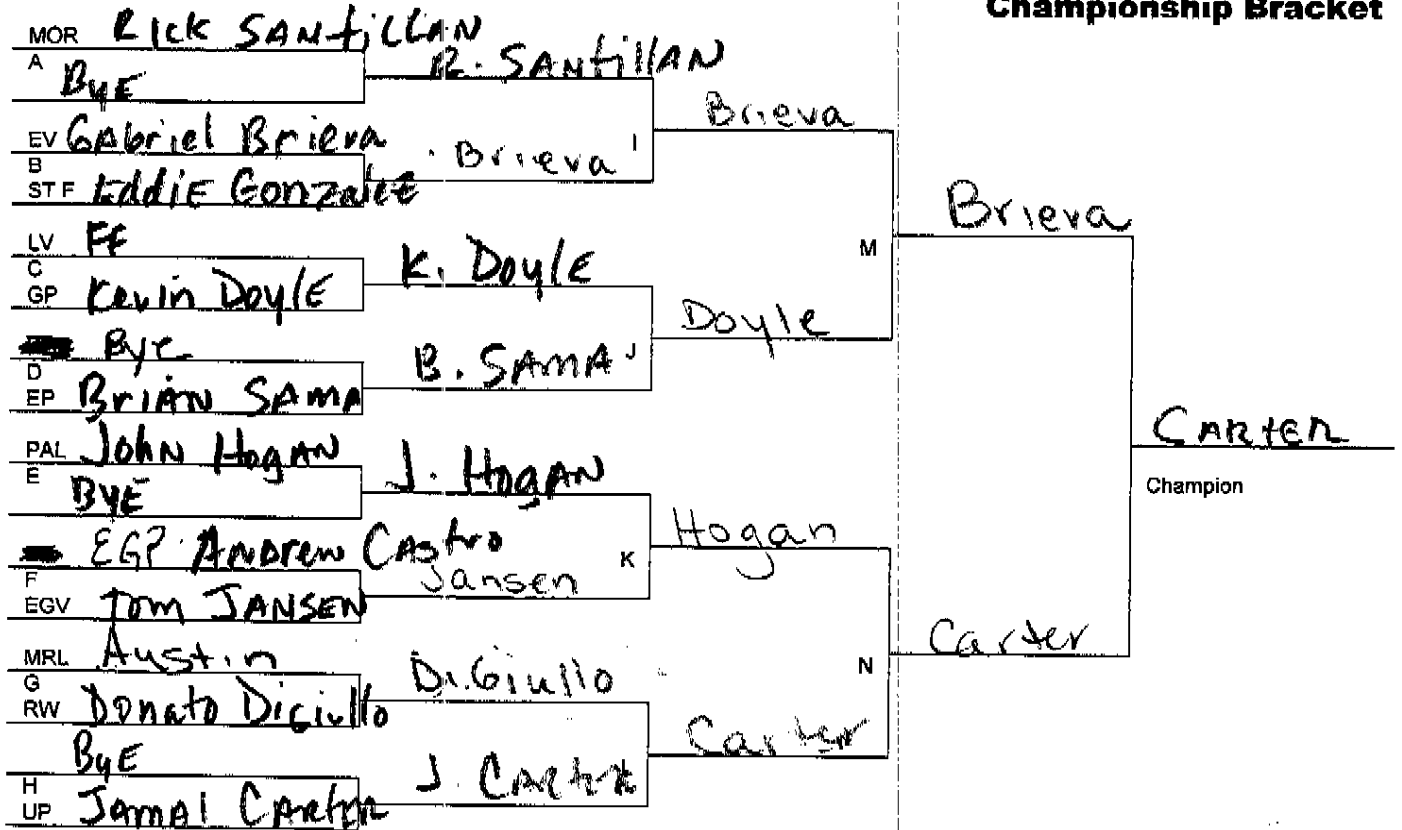

GUERIN GATOR WRESTLING CLASSIC

Weight Class: 152

Date: 11/27/2010

Championship Bracket