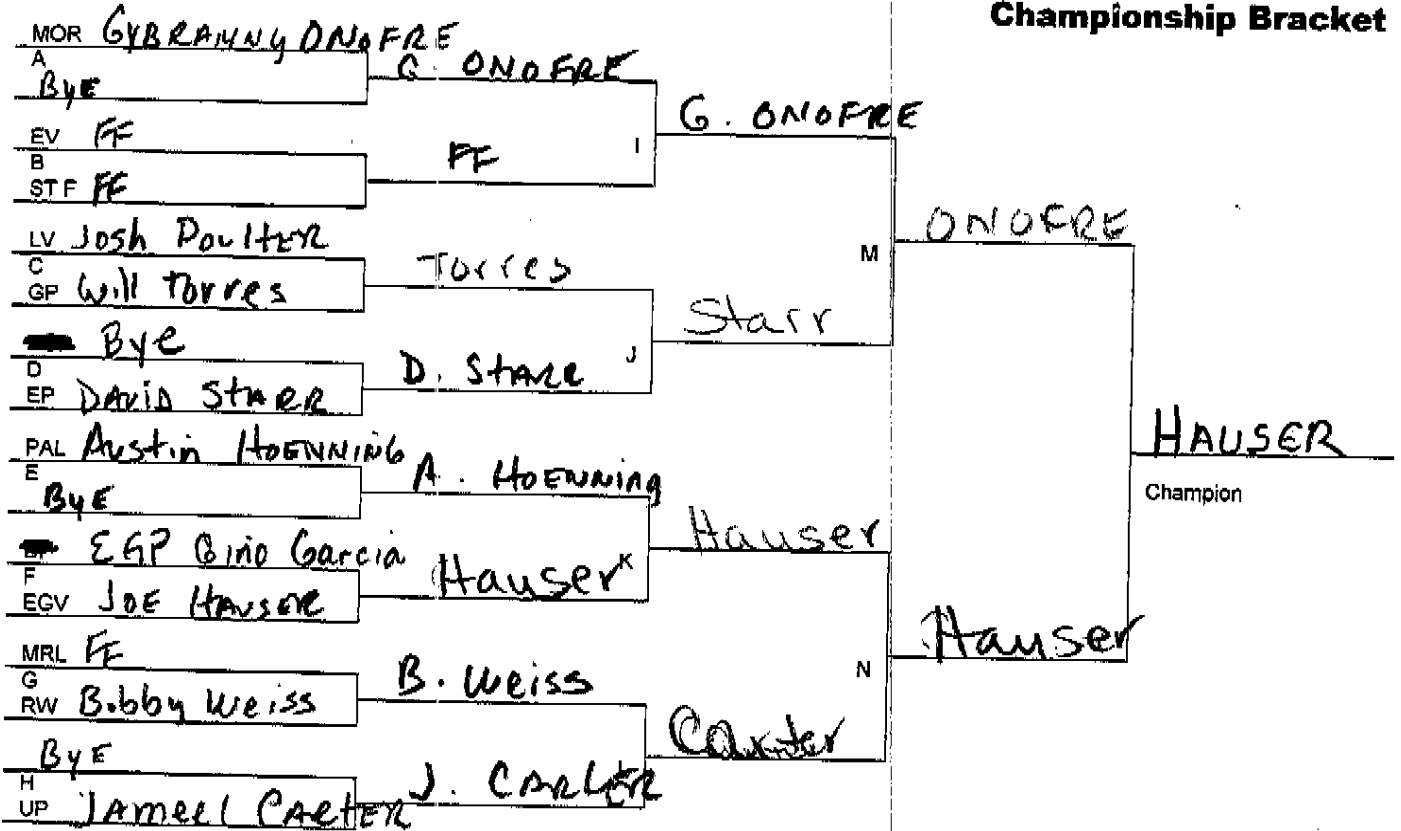

GUERIN GATOR WRESTLING CLASSIC

Weight Class: 119

Date: 11/27/2010

Championship Bracket

Consolation Bracket

MOR=MORTON; EV=EVANSTON; ST F=ST FRANCIS DELASALES; LV=LAKEVIEW;
 GP=GUERIN PREP; EP=ELMWOOD PARK; PAL=PALATINE; DF=DEERFIELD;
 EGP=EVERGREEN PARK; ; EGV=ELK GROVE; MRL=MARSHALL;
 RW=RIDGEWOOD; UP=UPLIFT

GUERIN GATOR WRESTLING CLASSIC

Weight Class: 125

Date: 11/27/2010

Championship Bracket

Consolation Bracket

MOR=MORTON; EV=EVANSTON; ST F=ST FRANCIS DELASALES; LV=LAKEVIEW;
 GP=GUERIN PREP; EP=ELMWOOD PARK; PAL=PALATINE; DF=DEERFIELD;
 EGP=EVERGREEN PARK; ; EGV=ELK GROVE; MRL=MARSHALL;
 RW=RIDGEWOOD; UP=UPLIFT