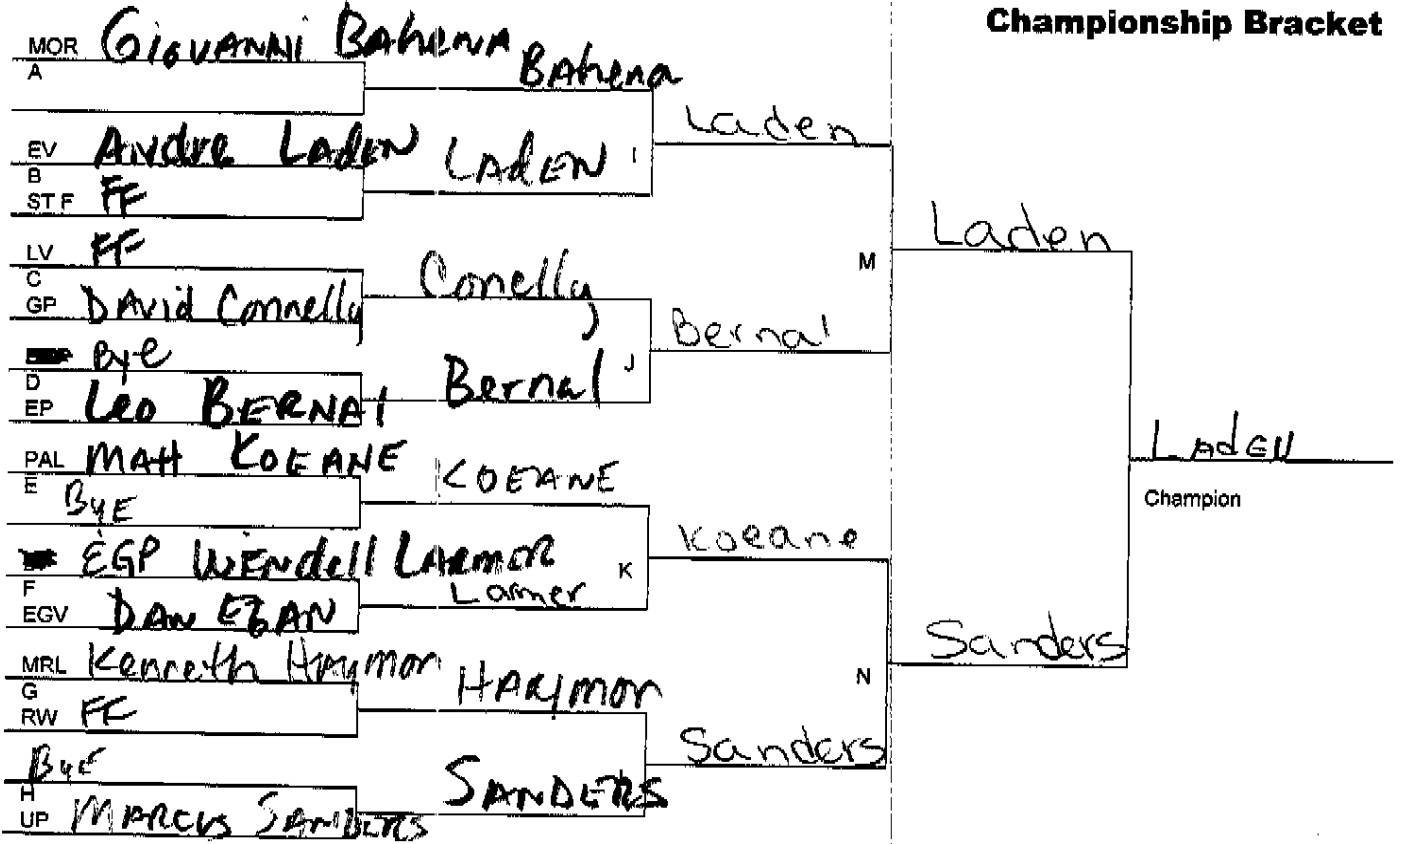

GUERIN GATOR WRESTLING CLASSIC

Weight Class: **189**

Date: **11/27/2010**

Championship Bracket

Consolation Bracket

MOR=MORTON; EV=EVANSTON; ST F=ST FRANCIS DELASALES; LV=LAKEVIEW;
 GP=GUERIN PREP; EP=ELMWOOD PARK; PAL=PALATINE; ~~BF=BEERFIELD;~~
 EGP=EVERGREEN PARK; ; EGV=ELK GROVE; MRL=MARSHALL;
 RW=RIDGEWOOD; UP=UPLIFT

GUERIN GATOR WRESTLING CLASSIC

Weight Class: 215

Date: 11/27/2010

Championship Bracket

Consolation Bracket

MOR=MORTON; EV=EVANSTON; ST F=ST FRANCIS DELASALES; LV=LAKEVIEW;
 GP=GUERIN PREP; EP=ELMWOOD PARK; PAL=PALATINE; DF=DEERFIELD;
 EGP=EVERGREEN PARK; ; EGV=ELK GROVE; MRL=MARSHALL;
 RW=RIDGEWOOD; UP=UPLIFT