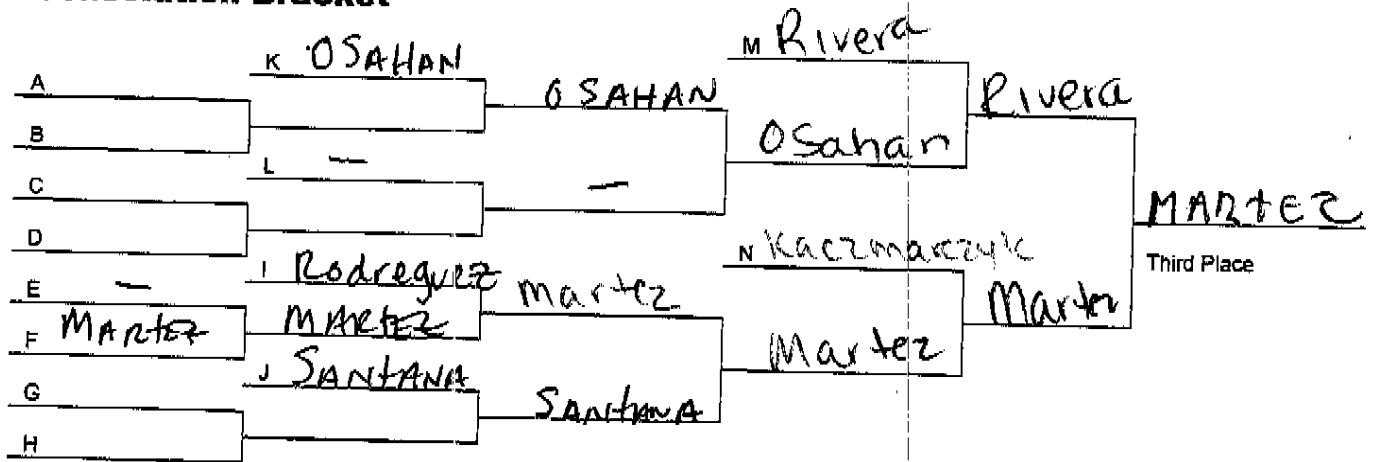

GUERIN GATOR WRESTLING CLASSIC

Weight Class: 119

Date: 11/27/2010

Championship Bracket

Consolation Bracket

MOR=MORTON; EV=EVANSTON; ST F=ST FRANCIS DELASALES; LV=LAKEVIEW;
 GP=GUERIN PREP; EP=ELMWOOD PARK; PAL=PALATINE; DF=DEERFIELD;
 EGP=EVERGREEN PARK; ; EGV=ELK GROVE; MRL=MARSHALL;
 RW=RIDGEWOOD; UP=UPLIFT

GUERIN GATOR WRESTLING CLASSIC

Weight Class: 125

Date: 11/27/2010

Championship Bracket

Consolation Bracket

MOR=MORTON; EV=EVANSTON; ST F=ST FRANCIS DELASALES; LV=LAKEVIEW;
 GP=GUERIN PREP; EP=ELMWOOD PARK; PAL=PALATINE; DF=DEERFIELD;
 EGP=EVERGREEN PARK; ; EGV=ELK GROVE; MRL=MARSHALL;
 RW=RIDGEWOOD; UP=UPLIFT