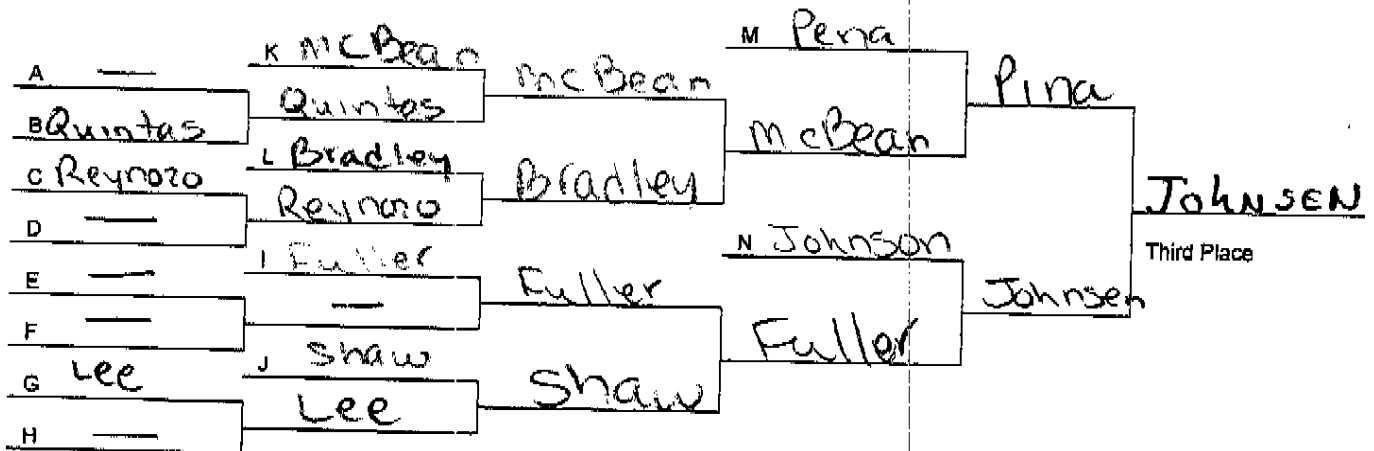

GUERIN GATOR WRESTLING CLASSIC

Weight Class: **189**

Date: **11/27/2010**

Championship Bracket

Consolation Bracket

MOR=MORTON; EV=EVANSTON; ST F=ST FRANCIS DELASALES; LV=LAKEVIEW;
 GP=GUERIN PREP; EP=ELMWOOD PARK; PAL=PALATINE; ~~BF=BEERFIELD;~~
 EGP=EVERGREEN PARK; ; EGV=ELK GROVE; MRL=MARSHALL;
 RW=RIDGEWOOD; UP=UPLIFT