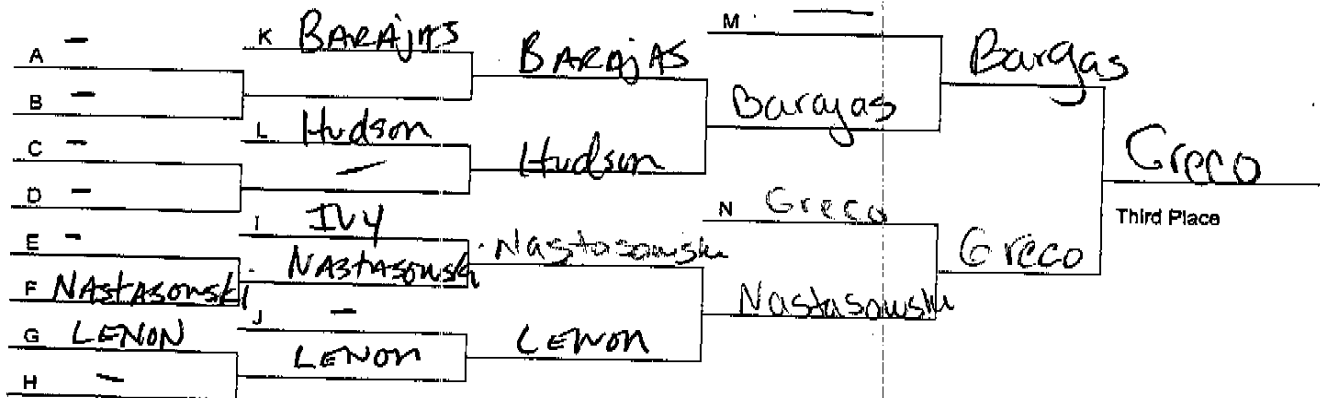

GUERIN GATOR WRESTLING CLASSIC

Weight Class: 140

Date: 11/27/2010

Championship Bracket

Consolation Bracket

MOR=MORTON; EV=EVANSTON; ST F=ST FRANCIS DELASALES; LV=LAKEVIEW;
 GP=GUERIN PREP; EP=ELMWOOD PARK; PAL=PALATINE; ~~DF=DEERFIELD;~~
 EGP=EVERGREEN PARK; ; EGV=ELK GROVE; MRL=MARSHALL;
 RW=RIDGEWOOD; UP=UPLIFT

GUERIN GATOR WRESTLING CLASSIC

Weight Class: 145

Date: 11/27/2010

Championship Bracket

Consolation Bracket

MOR=MORTON; EV=EVANSTON; ST F=ST FRANCIS DELASALES; LV=LAKEVIEW;
 GP=GUERIN PREP; EP=ELMWOOD PARK; PAL=PALATINE; ~~DF=DEERFIELD;~~
 EGP=EVERGREEN PARK; ; EGV=ELK GROVE; MRL=MARSHALL;
 RW=RIDGEWOOD; UP=UPLIFT

MOR=MORTON; EV=EVANSTON; ST F=ST FRANCIS DELASALES; LV=LAKEVIEW;
 GP=GUERIN PREP; EP=ELMWOOD PARK; PAL=PALATINE; ~~DE=DEERFIELD;~~
 EGP=EVERGREEN PARK; ; EGV=ELK GROVE; MRL=MARSHALL;
 RW=RIDGEWOOD; UP=UPLIFT