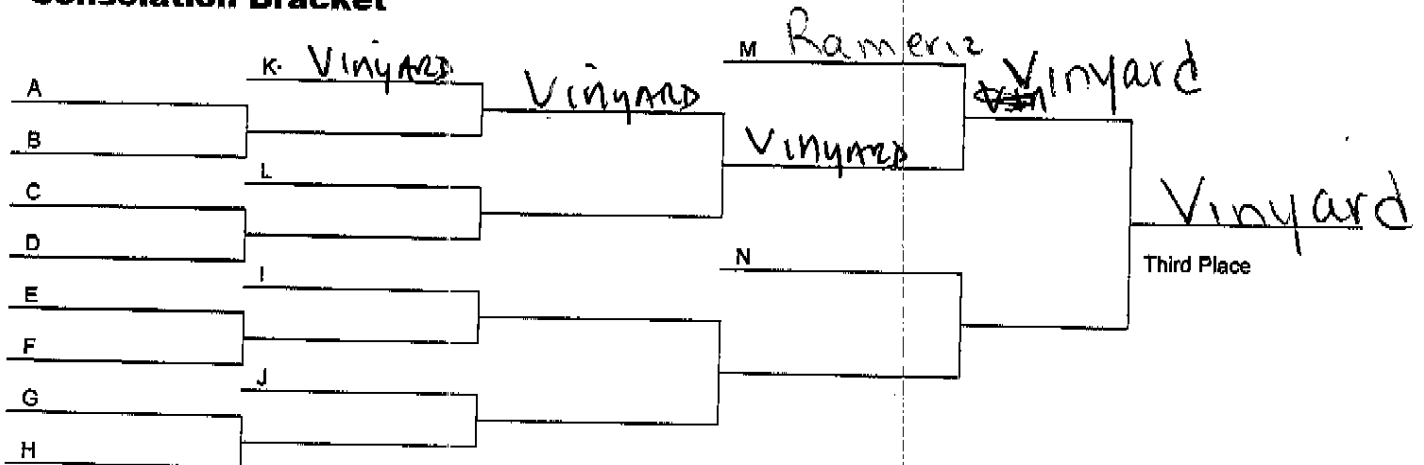

GUERIN GATOR WRESTLING CLASSIC

Weight Class: 103

Date: 11/27/2010

Championship Bracket

Consolation Bracket

MOR=MORTON; EV=EVANSTON; ST F=ST FRANCIS DELASALES; LV=LAKEVIEW;
 GP=GUERIN PREP; EP=ELMWOOD PARK; PAL=PALATINE; ~~DE=DEERFIELD~~;
 EGP=EVERGREEN PARK; ; EGV=ELK GROVE; MRL=MARSHALL;
 RW=RIDGEWOOD; UP=UPLIFT