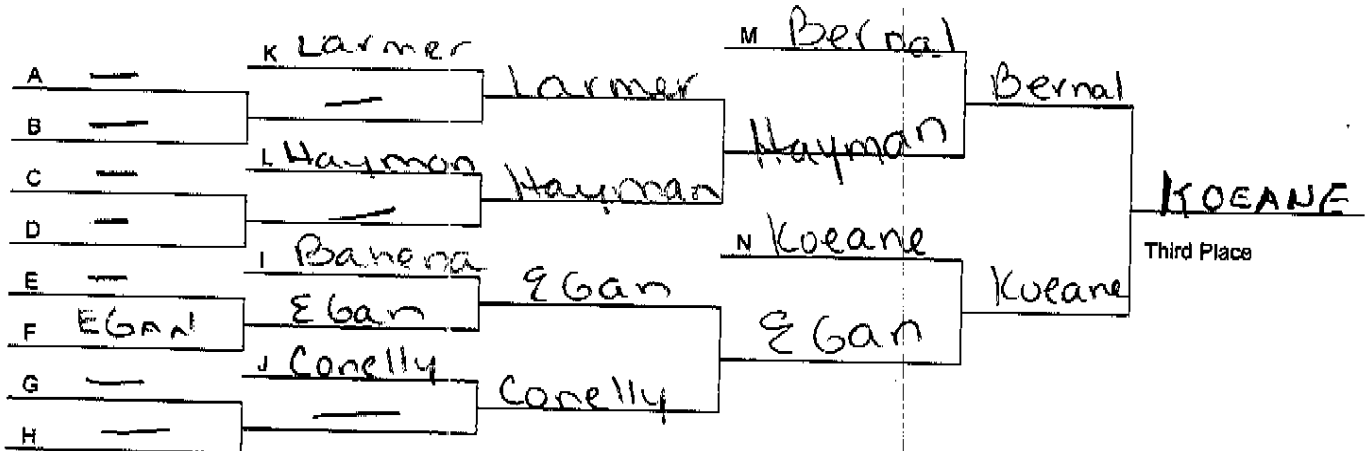

**GUERIN GATOR WRESTLING CLASSIC**

**Weight Class: 215**

**Date: 11/27/2010**

**Championship Bracket**

**Consolation Bracket**

MOR=MORTON; EV=EVANSTON; ST F=ST FRANCIS DELASALES; LV=LAKEVIEW;  
 GP=GUERIN PREP; EP=ELMWOOD PARK; PAL=PALATINE; DF=DEERFIELD;  
 EGP=EVERGREEN PARK; ; EGV=ELK GROVE; MRL=MARSHALL;  
 RW=RIDGEWOOD; UP=UPLIFT