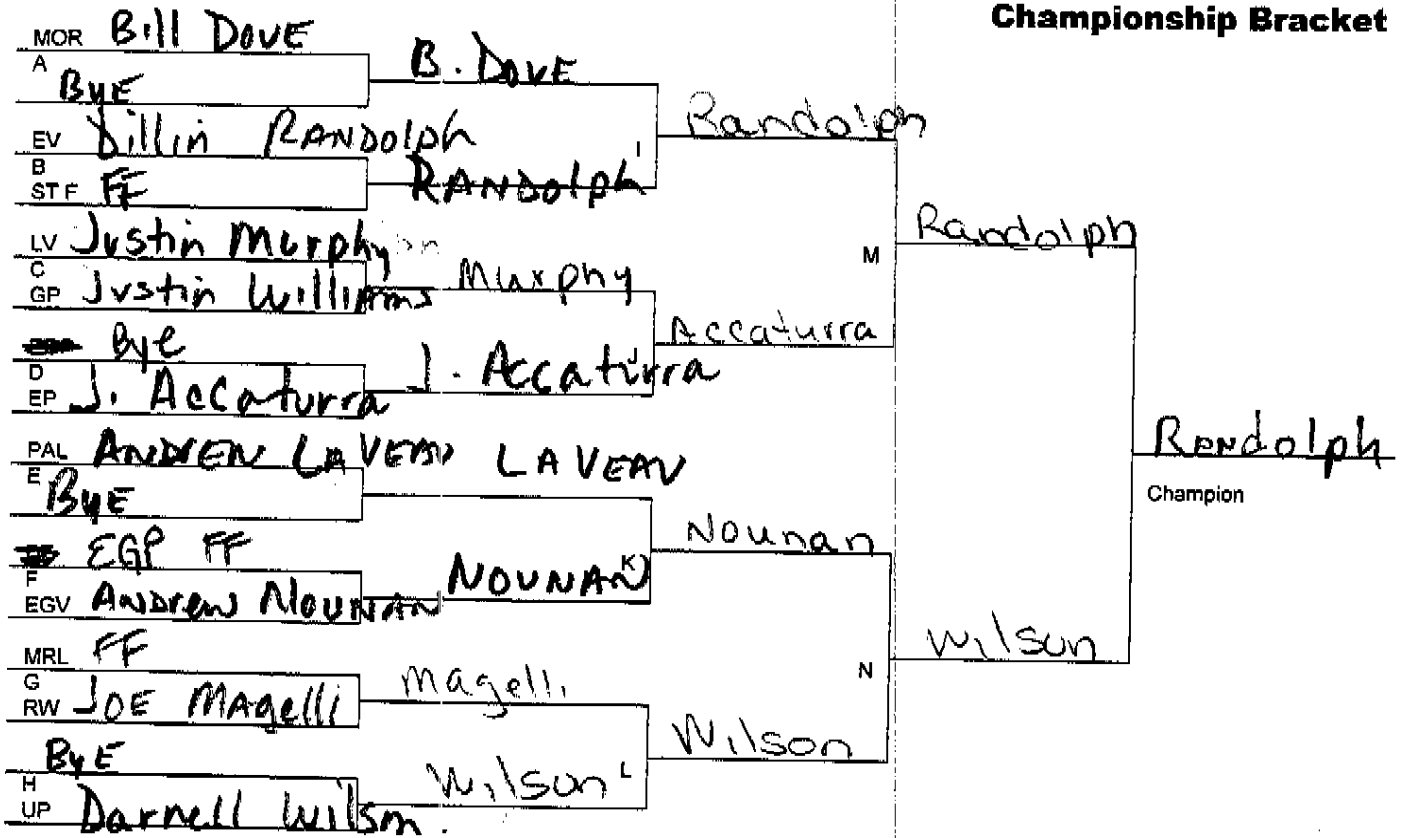

GUERIN GATOR WRESTLING CLASSIC

Weight Class: (7)

Date: 11/27/2010

Championship Bracket