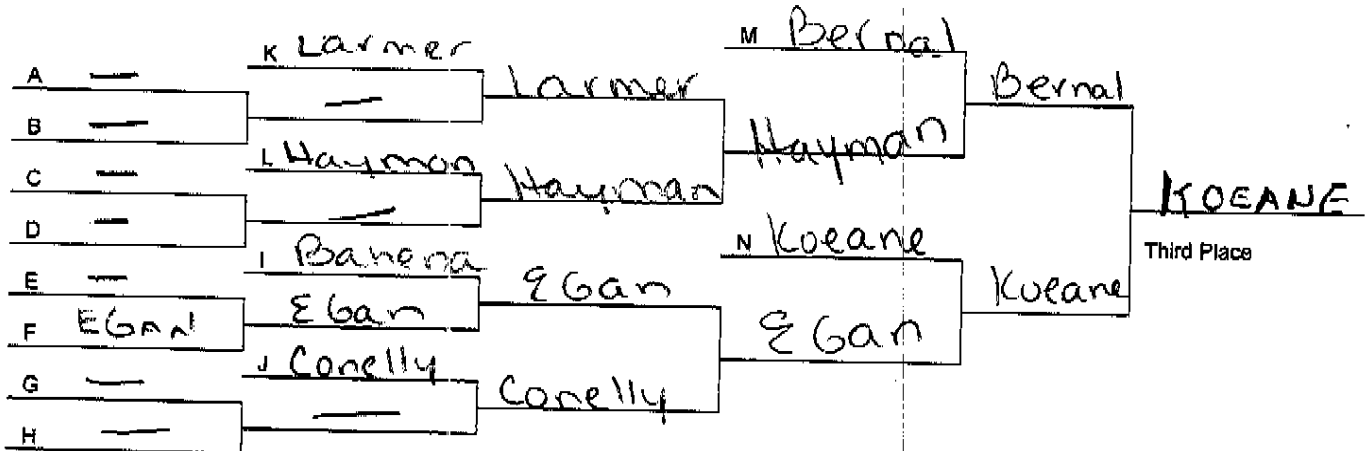

GUERIN GATOR WRESTLING CLASSIC

Weight Class: 215

Date: 11/27/2010

Championship Bracket

Consolation Bracket

MOR=MORTON; EV=EVANSTON; ST F=ST FRANCIS DELASALES; LV=LAKEVIEW;
 GP=GUERIN PREP; EP=ELMWOOD PARK; PAL=PALATINE; DF=DEERFIELD;
 EGP=EVERGREEN PARK; ; EGV=ELK GROVE; MRL=MARSHALL;
 RW=RIDGEWOOD; UP=UPLIFT