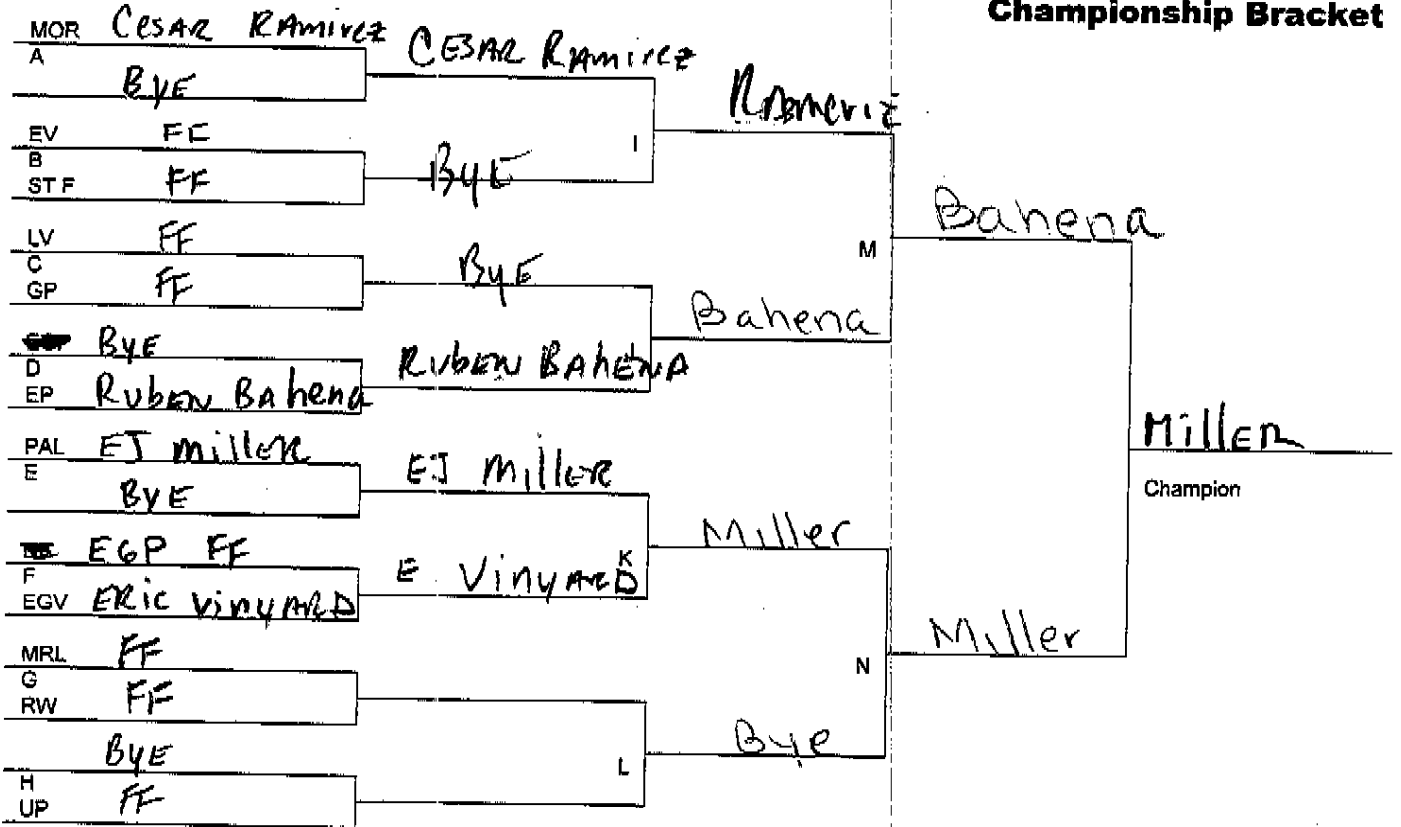

GUERIN GATOR WRESTLING CLASSIC

Weight Class: 103

Date: 11/27/2010

Championship Bracket

Consolation Bracket

MOR=MORTON; EV=EVANSTON; ST F=ST FRANCIS DELASALES; LV=LAKEVIEW;
 GP=GUERIN PREP; EP=ELMWOOD PARK; PAL=PALATINE; ~~DE=DEERFIELD~~;
 EGP=EVERGREEN PARK; ; EGV=ELK GROVE; MRL=MARSHALL;
 RW=RIDGEWOOD; UP=UPLIFT

GUERIN GATOR WRESTLING CLASSIC

Weight Class: 112

Date: 11/27/2010

Championship Bracket

Consolation Bracket

MOR=MORTON; EV=EVANSTON; ST F=ST FRANCIS DELASALES; LV=LAKEVIEW;
 GP=GUERIN PREP; EP=ELMWOOD PARK; PAL=PALATINE; ~~BF=BEERFIELD~~;
 EGP=EVERGREEN PARK; ; EGV=ELK GROVE; MRL=MARSHALL;
 RW=RIDGEWOOD; UP=UPLIFT