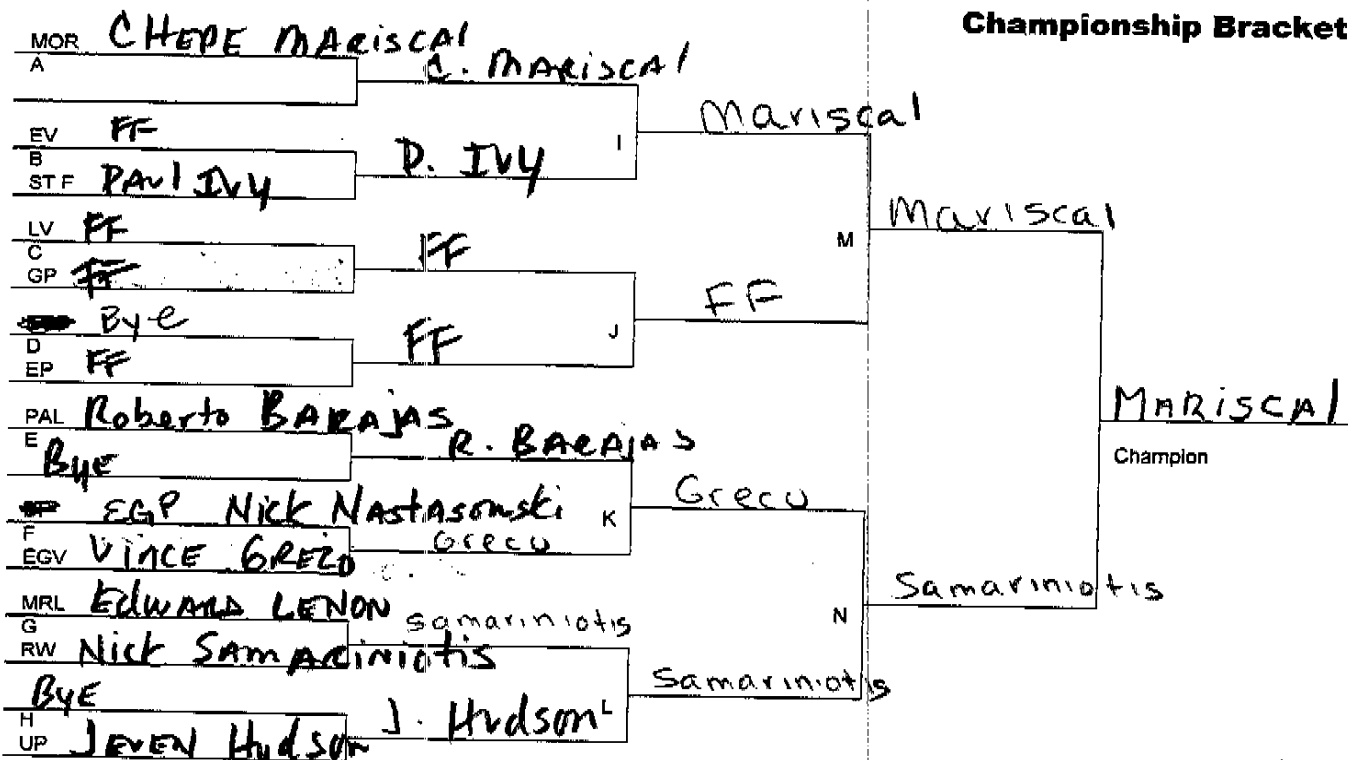

GUERIN GATOR WRESTLING CLASSIC

Weight Class: 140

Date: 11/27/2010

Championship Bracket

Consolation Bracket

MOR=MORTON; EV=EVANSTON; ST F=ST FRANCIS DELASALES; LV=LAKEVIEW;
 GP=GUERIN PREP; EP=ELMWOOD PARK; PAL=PALATINE; ~~DF=DEERFIELD;~~
 EGP=EVERGREEN PARK; ; EGV=ELK GROVE; MRL=MARSHALL;
 RW=RIDGEWOOD; UP=UPLIFT

GUERIN GATOR WRESTLING CLASSIC

Weight Class: 145

Date: 11/27/2010

Championship Bracket

Consolation Bracket

MOR=MORTON; EV=EVANSTON; ST F=ST FRANCIS DELASALES; LV=LAKEVIEW;
 GP=GUERIN PREP; EP=ELMWOOD PARK; PAL=PALATINE; ~~DF=DEERFIELD;~~
 EGP=EVERGREEN PARK; ; EGV=ELK GROVE; MRL=MARSHALL;
 RW=RIDGEWOOD; UP=UPLIFT