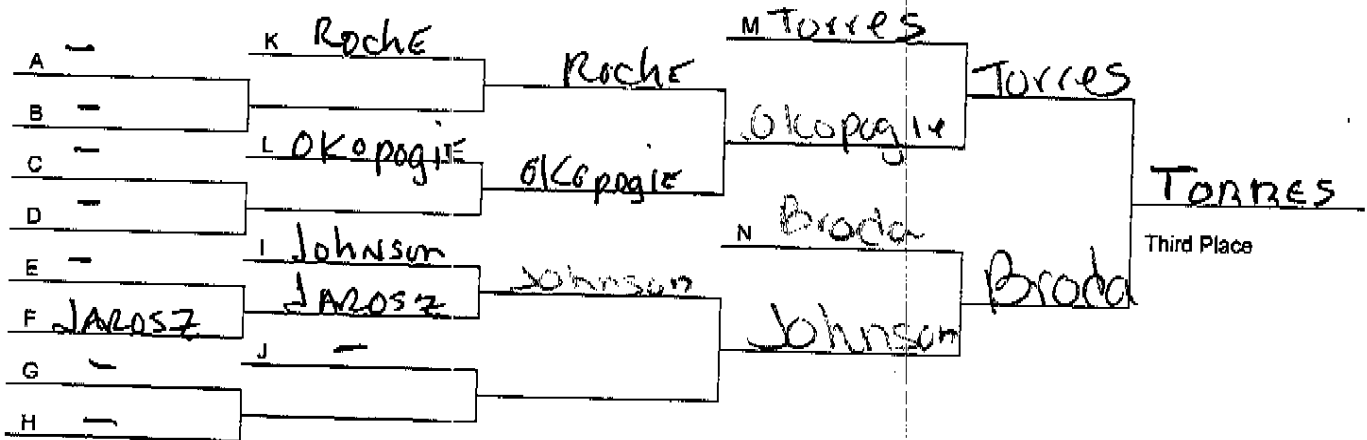

GUERIN GATOR WRESTLING CLASSIC

Weight Class: 130

Date: 11/27/2010

Championship Bracket

Consolation Bracket

MOR=MORTON; EV=EVANSTON; ST F=ST FRANCIS DELASALES; LV=LAKEVIEW;
 GP=GUERIN PREP; EP=ELMWOOD PARK; PAL=PALATINE; ~~DF=DEERFIELD;~~
 EGP=EVERGREEN PARK; ; EGV=ELK GROVE; MRL=MARSHALL;
 RW=RIDGEWOOD; UP=UPLIFT

GUERIN GATOR WRESTLING CLASSIC

Weight Class: **135**

Date: **11/27/2010**

Championship Bracket

Consolation Bracket

MOR=MORTON; EV=EVANSTON; ST F=ST FRANCIS DELASALES; LV=LAKEVIEW;
 GP=GUERIN PREP; EP=ELMWOOD PARK; PAL=PALATINE; ~~DF=DEERFIELD~~;
 EGP=EVERGREEN PARK; ; EGV=ELK GROVE; MRL=MARSHALL;
 RW=RIDGEWOOD; UP=UPLIFT