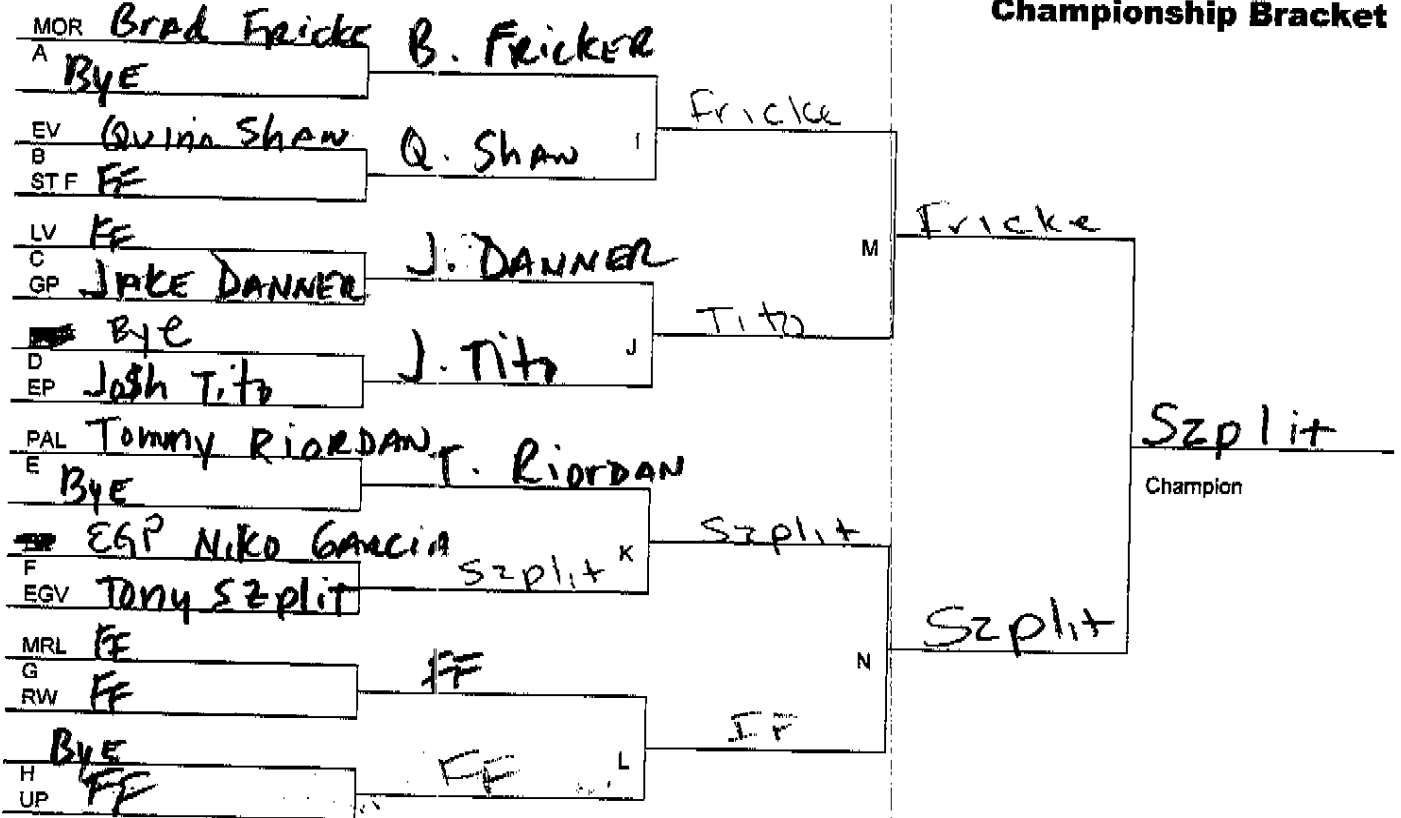

GUERIN GATOR WRESTLING CLASSIC

Weight Class: 140

Date: 11/27/2010

Championship Bracket