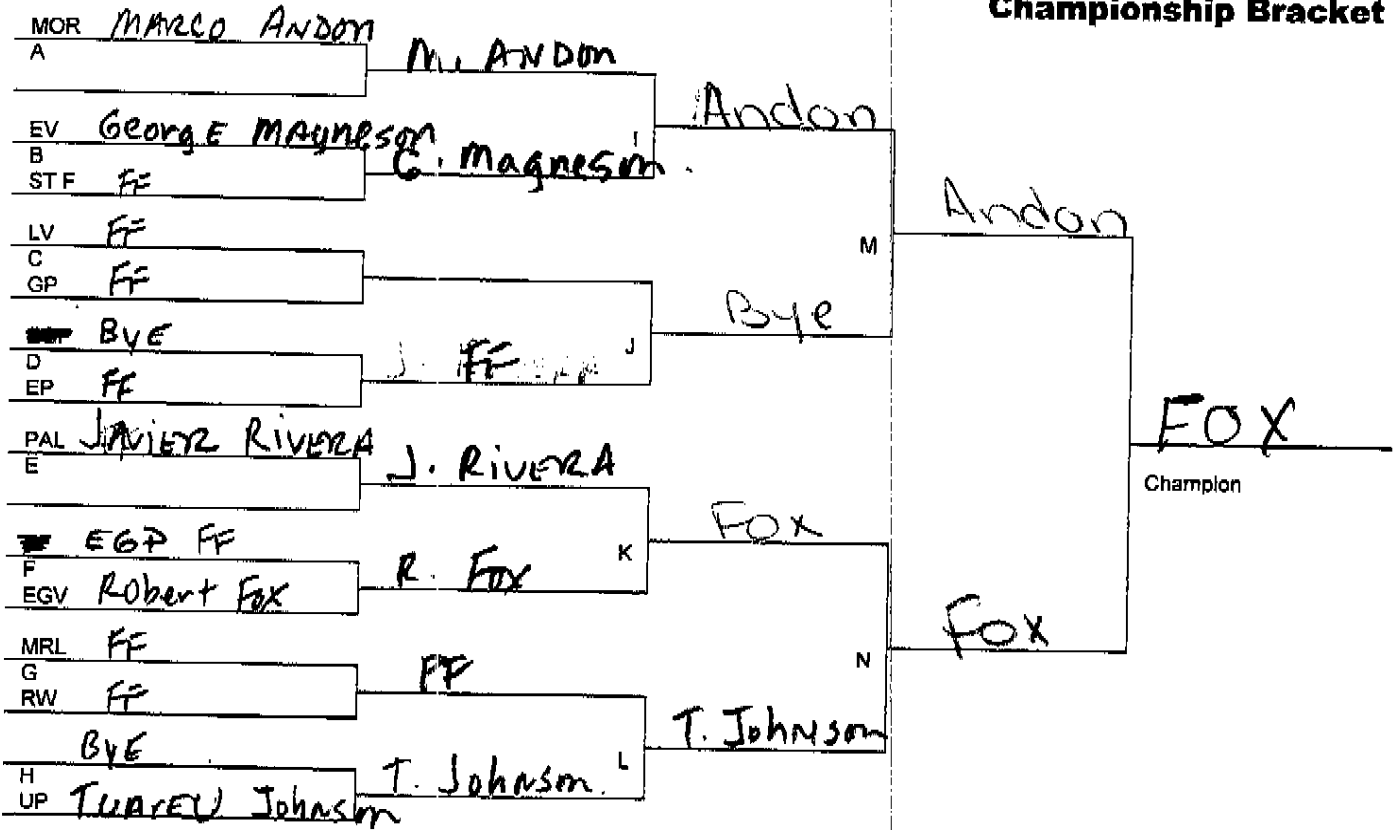

GUERIN GATOR WRESTLING CLASSIC

Weight Class: 112

Date: 11/27/2010

Championship Bracket