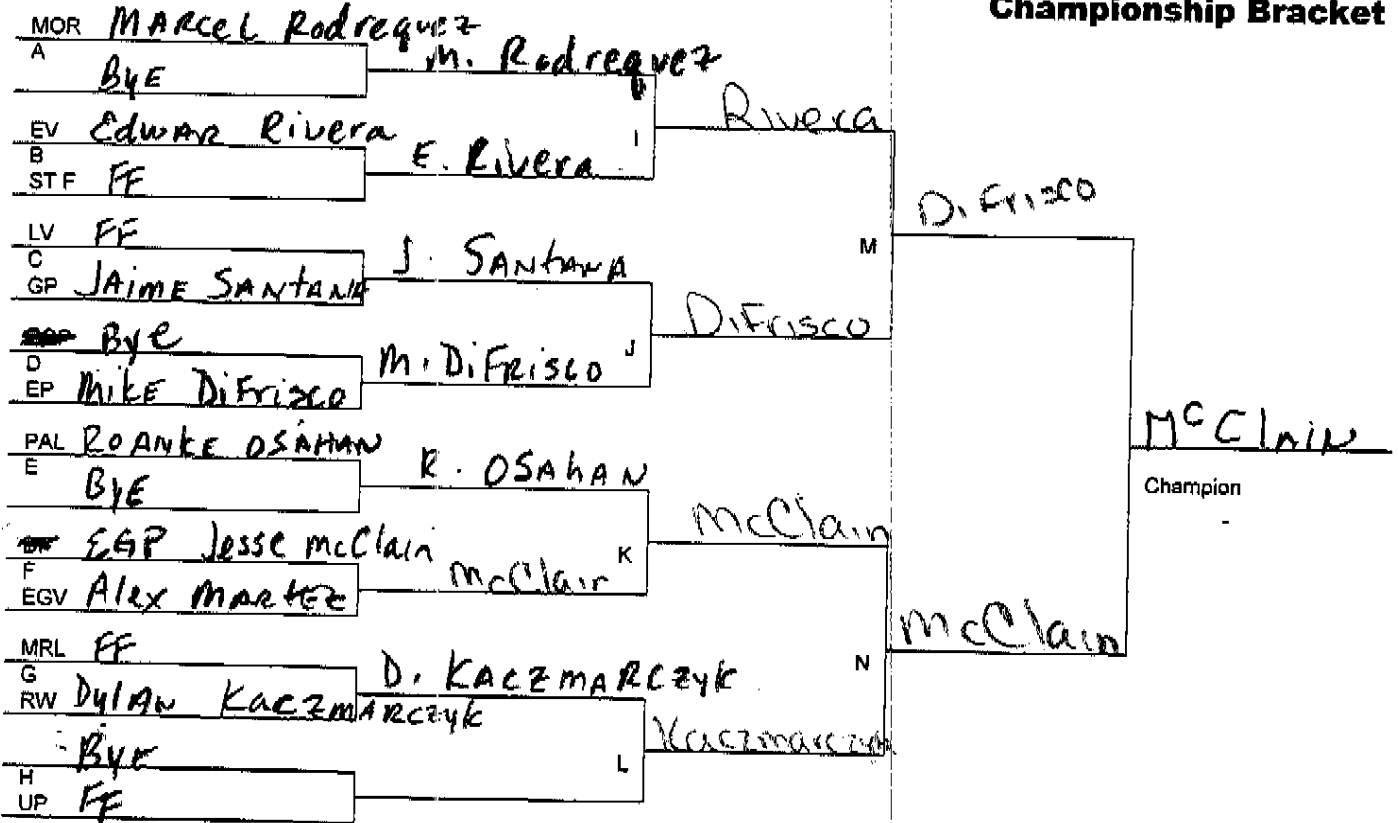

GUERIN GATOR WRESTLING CLASSIC

Weight Class: 119

Date: 11/27/2010

Championship Bracket