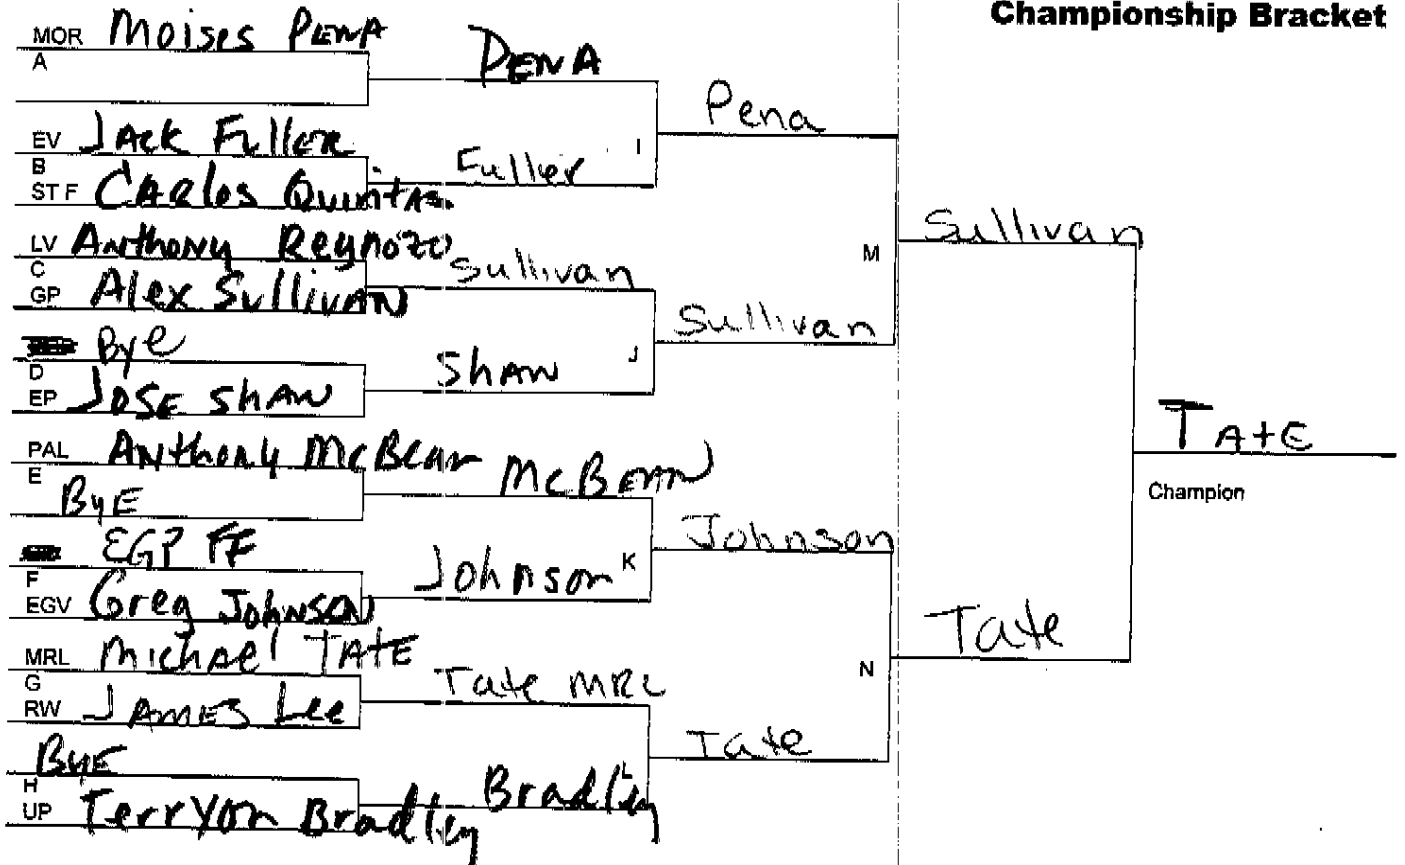

GUERIN GATOR WRESTLING CLASSIC

Weight Class: **189**

Date: **11/27/2010**

Championship Bracket