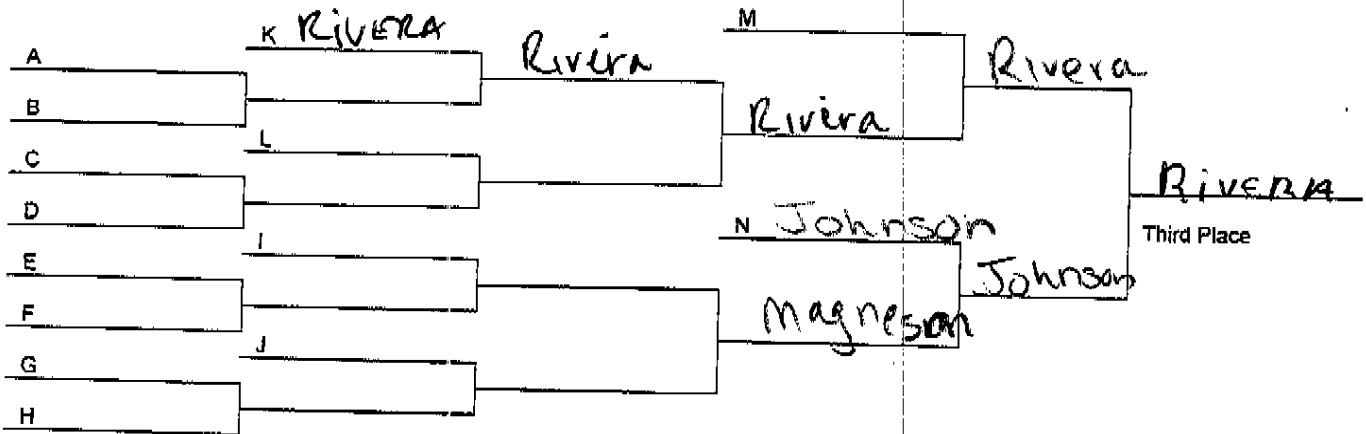

GUERIN GATOR WRESTLING CLASSIC

Weight Class: 112

Date: 11/27/2010

Championship Bracket

Consolation Bracket

MOR=MORTON; EV=EVANSTON; ST F=ST FRANCIS DELASALES; LV=LAKEVIEW;
 GP=GUERIN PREP; EP=ELMWOOD PARK; PAL=PALATINE; ~~BF=BEERFIELD~~;
 EGP=EVERGREEN PARK; ; EGV=ELK GROVE; MRL=MARSHALL;
 RW=RIDGEWOOD; UP=UPLIFT

GUERIN GATOR WRESTLING CLASSIC

Weight Class: 119

Date: 11/27/2010

Championship Bracket

Consolation Bracket

MOR=MORTON; EV=EVANSTON; ST F=ST FRANCIS DELASALES; LV=LAKEVIEW;
 GP=GUERIN PREP; EP=ELMWOOD PARK; PAL=PALATINE; DF=DEERFIELD;
 EGP=EVERGREEN PARK; ; EGV=ELK GROVE; MRL=MARSHALL;
 RW=RIDGEWOOD; UP=UPLIFT