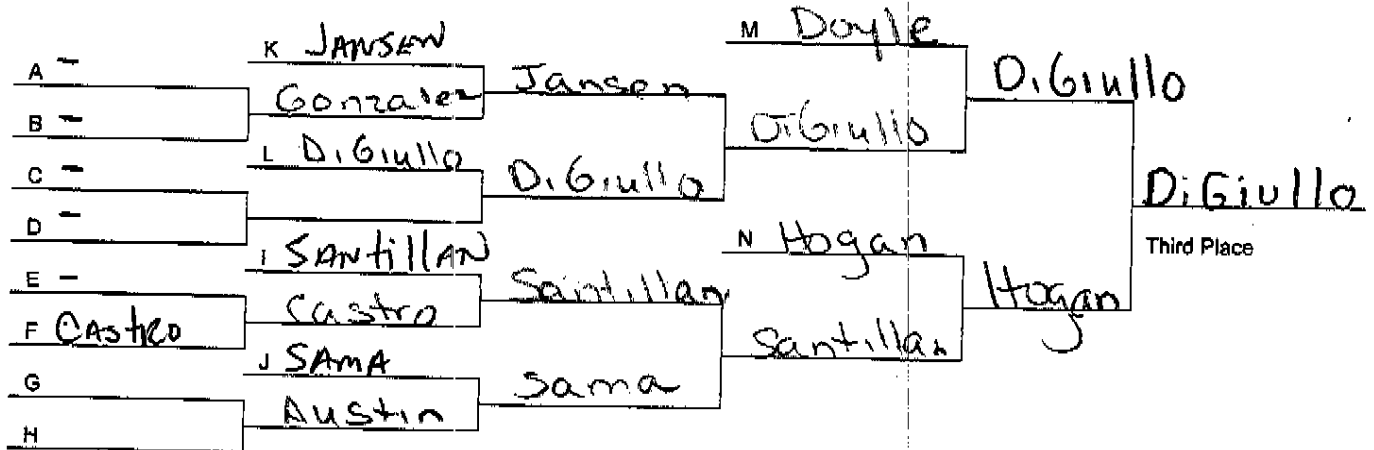

GUERIN GATOR WRESTLING CLASSIC

Weight Class: 152

Date: 11/27/2010

Championship Bracket

Consolation Bracket

MOR=MORTON; EV=EVANSTON; ST F=ST FRANCIS DELASALES; LV=LAKEVIEW; GP=GUERIN PREP; EP=ELMWOOD PARK; PAL=PALATINE; DE=DEERFIELD; EGP=EVERGREEN PARK; ; EGV=ELK GROVE; MRL=MARSHALL; RW=RIDGEWOOD; UP=UPLIFT