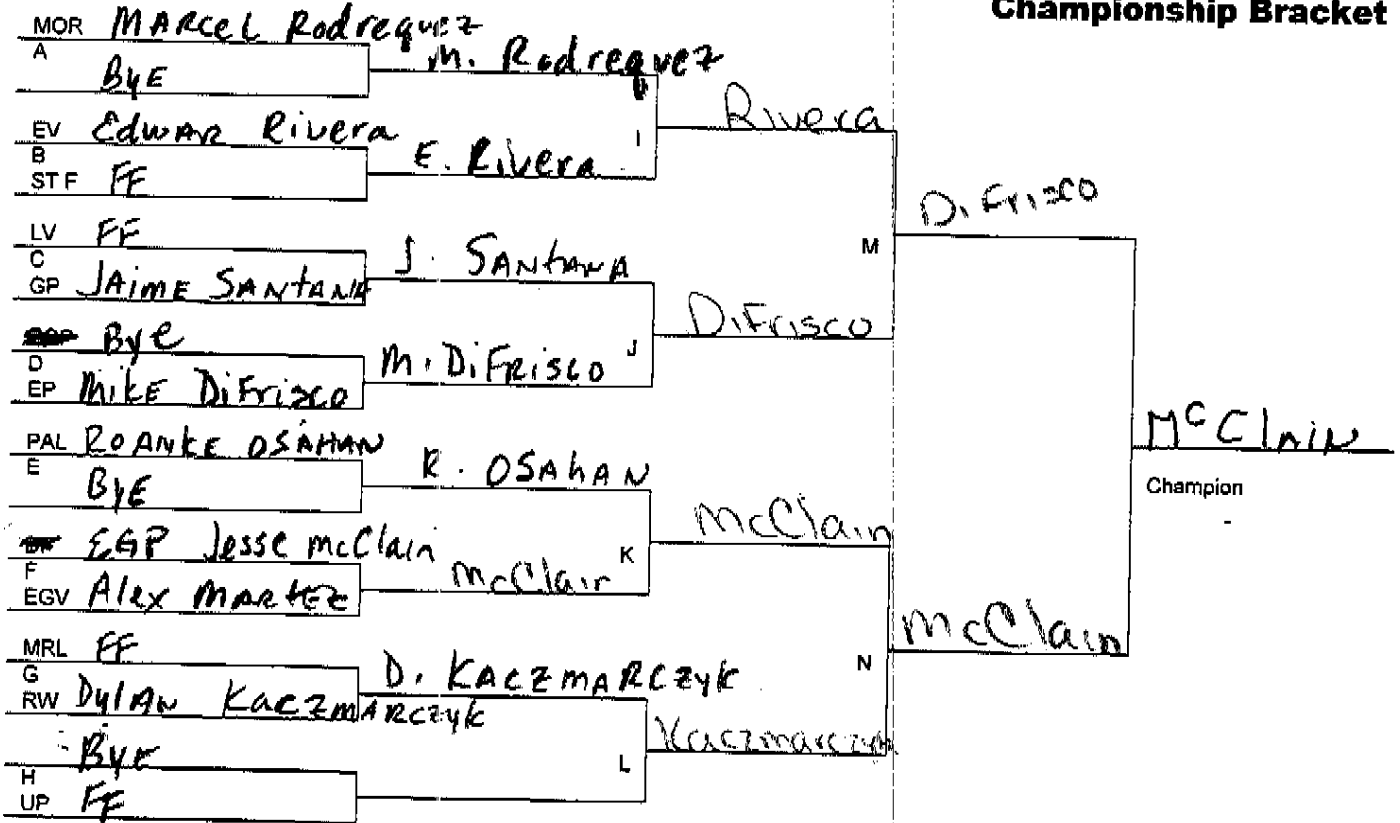

GUERIN GATOR WRESTLING CLASSIC

Weight Class: 119

Date: 11/27/2010

Championship Bracket