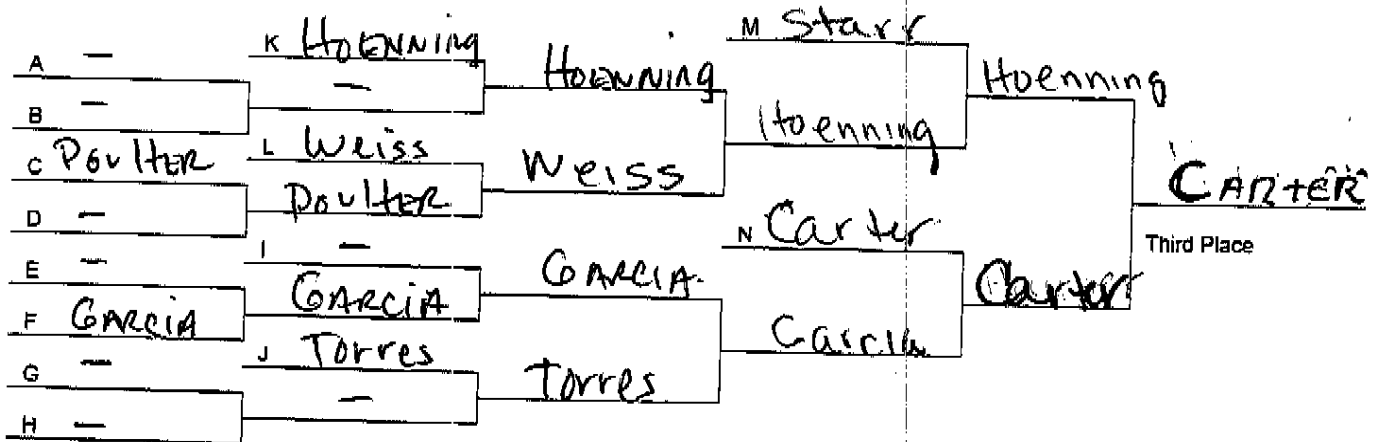

GUERIN GATOR WRESTLING CLASSIC

Weight Class: 125

Date: 11/27/2010

Championship Bracket

Consolation Bracket

MOR=MORTON; EV=EVANSTON; ST F=ST FRANCIS DELASALES; LV=LAKEVIEW;
 GP=GUERIN PREP; EP=ELMWOOD PARK; PAL=PALATINE; DF=DEERFIELD;
 EGP=EVERGREEN PARK; ; EGV=ELK GROVE; MRL=MARSHALL;
 RW=RIDGEWOOD; UP=UPLIFT