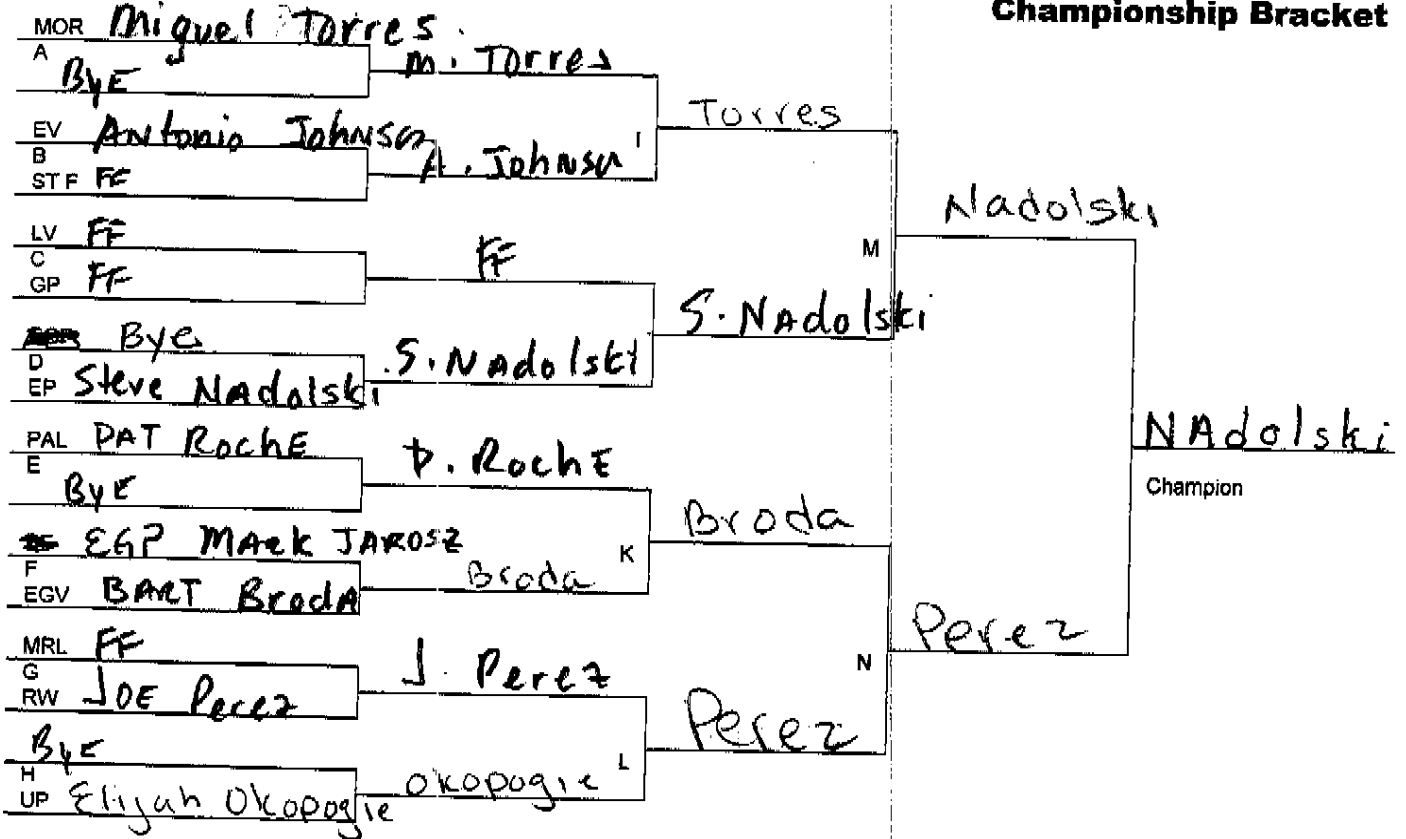

GUERIN GATOR WRESTLING CLASSIC

Weight Class: 125

Date: 11/27/2010

Championship Bracket

Consolation Bracket

MOR=MORTON; EV=EVANSTON; ST F=ST FRANCIS DELASALES; LV=LAKEVIEW;
 GP=GUERIN PREP; EP=ELMWOOD PARK; PAL=PALATINE; DF=DEERFIELD;
 EGP=EVERGREEN PARK; ; EGV=ELK GROVE; MRL=MARSHALL;
 RW=RIDGEWOOD; UP=UPLIFT

GUERIN GATOR WRESTLING CLASSIC

Weight Class: 130

Date: 11/27/2010

Championship Bracket

Consolation Bracket

MOR=MORTON; EV=EVANSTON; ST F=ST FRANCIS DELASALES; LV=LAKEVIEW;
 GP=GUERIN PREP; EP=ELMWOOD PARK; PAL=PALATINE; ~~DF=DEERFIELD;~~
 EGP=EVERGREEN PARK; ; EGV=ELK GROVE; MRL=MARSHALL;
 RW=RIDGEWOOD; UP=UPLIFT