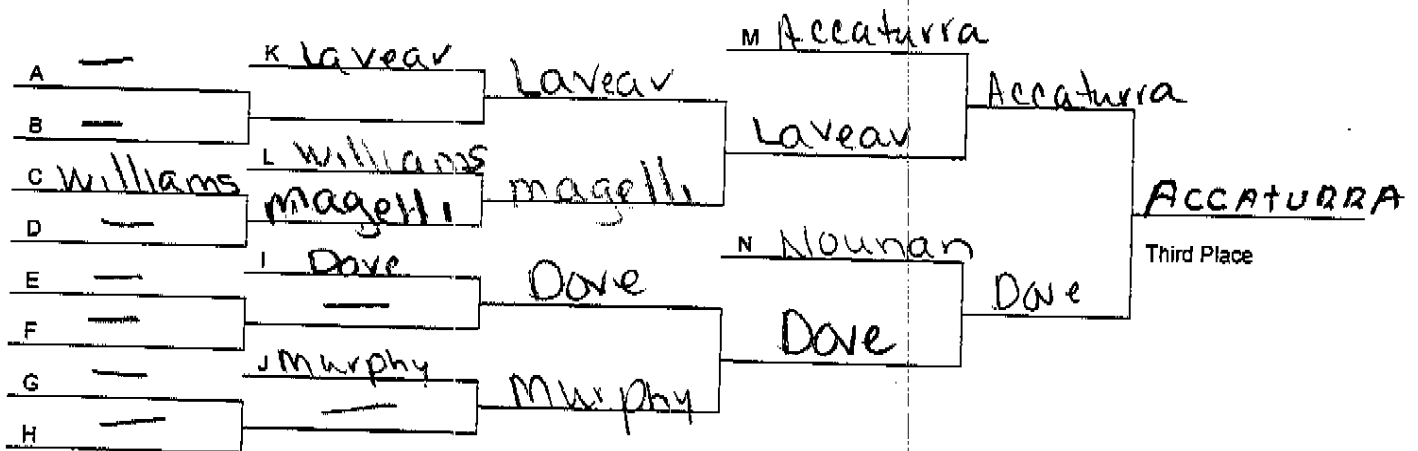

GUERIN GATOR WRESTLING CLASSIC

Weight Class: (7)

Date: 11/27/2010

Championship Bracket

Consolation Bracket

MOR=MORTON; EV=EVANSTON; ST F=ST FRANCIS DELASALES; LV=LAKEVIEW;
 GP=GUERIN PREP; EP=ELMWOOD PARK; PAL=PALATINE; ~~BF=DEERFIELD,~~
 EGP=EVERGREEN PARK; ; EGV=ELK GROVE; MRL=MARSHALL;
 RW=RIDGEWOOD; UP=UPLIFT