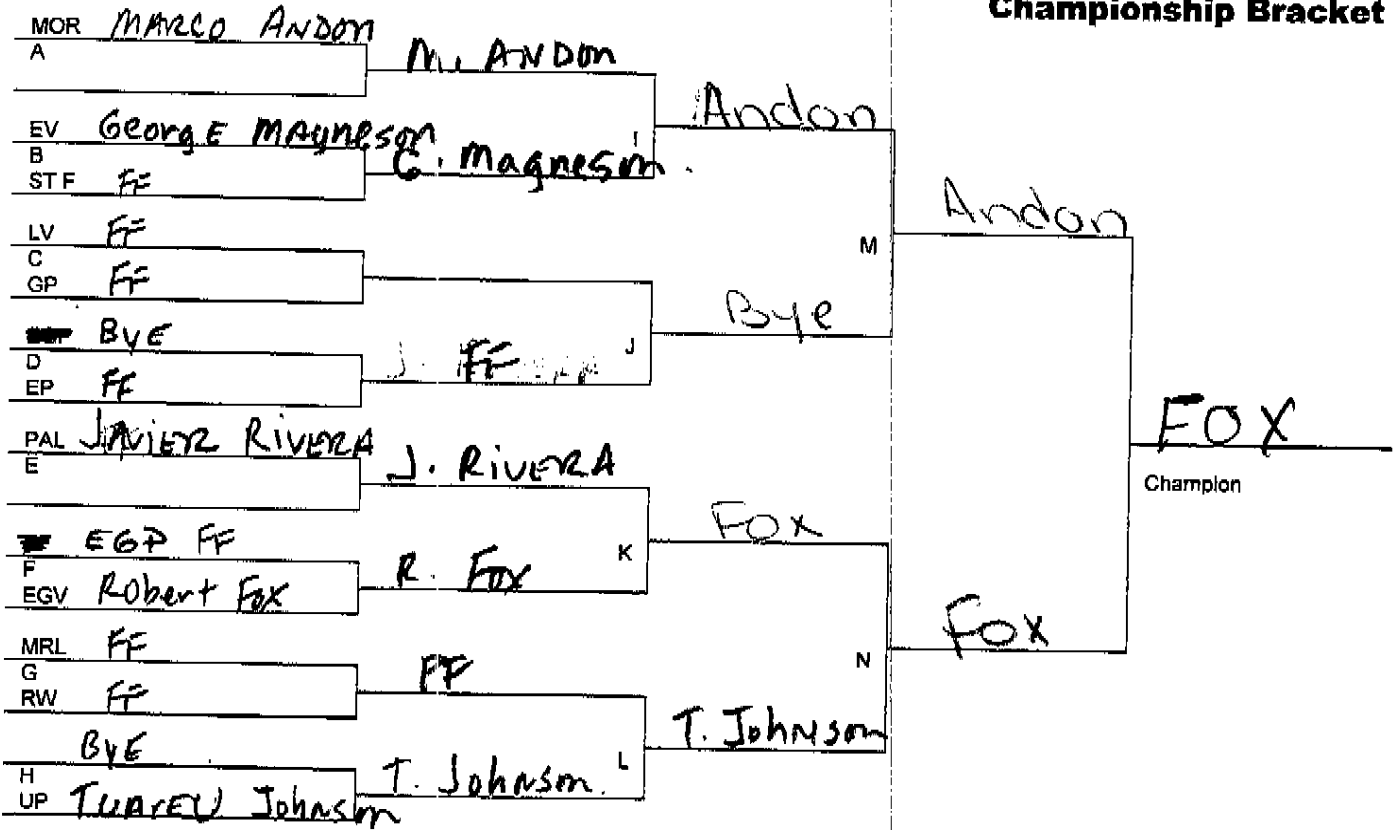

GUERIN GATOR WRESTLING CLASSIC

Weight Class: 103

Date: 11/27/2010

Championship Bracket

Consolation Bracket

MOR=MORTON; EV=EVANSTON; ST F=ST FRANCIS DELASALES; LV=LAKEVIEW;
 GP=GUERIN PREP; EP=ELMWOOD PARK; PAL=PALATINE; ~~DE=DEERFIELD~~;
 EGP=EVERGREEN PARK; ; EGV=ELK GROVE; MRL=MARSHALL;
 RW=RIDGEWOOD; UP=UPLIFT

GUERIN GATOR WRESTLING CLASSIC

Weight Class: 112

Date: 11/27/2010

Championship Bracket

Consolation Bracket

MOR=MORTON; EV=EVANSTON; ST F=ST FRANCIS DELASALES; LV=LAKEVIEW;
 GP=GUERIN PREP; EP=ELMWOOD PARK; PAL=PALATINE; ~~BF=BEERFIELD~~;
 EGP=EVERGREEN PARK; ; EGV=ELK GROVE; MRL=MARSHALL;
 RW=RIDGEWOOD; UP=UPLIFT