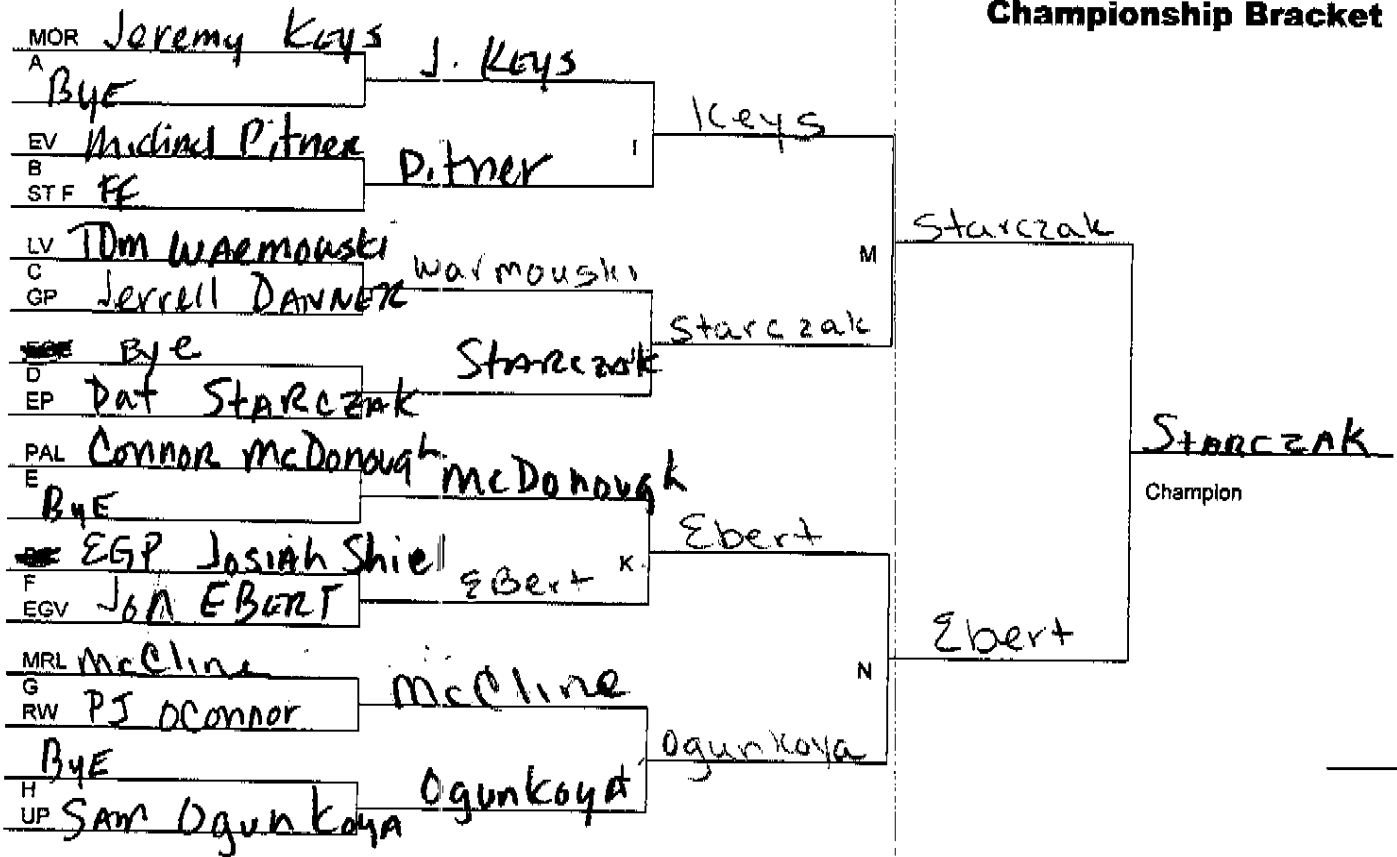

GUERIN GATOR WRESTLING CLASSIC

Weight Class: 160

Date: 11/27/2010

Championship Bracket