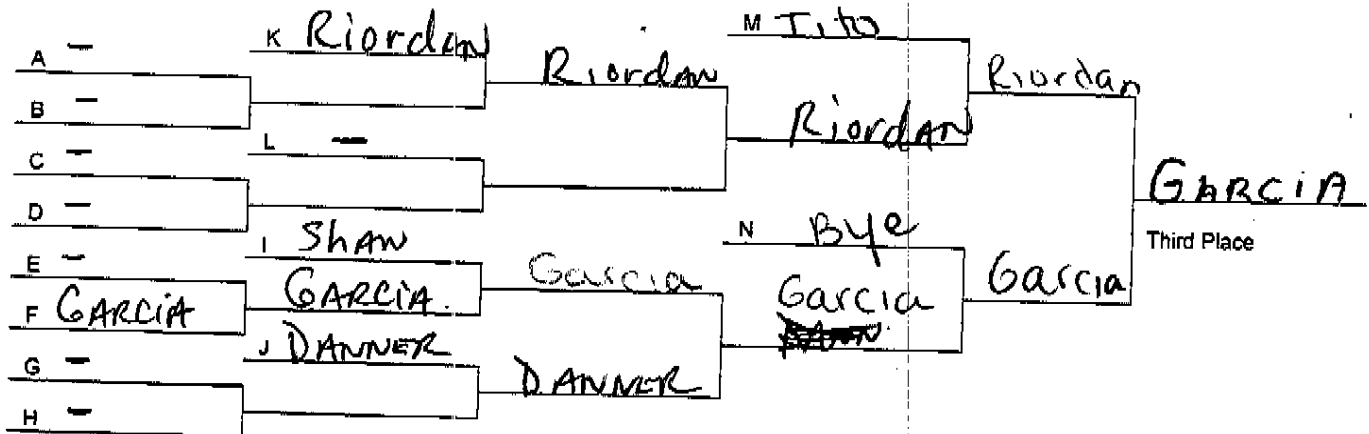

GUERIN GATOR WRESTLING CLASSIC

Weight Class: 140

Date: 11/27/2010

Championship Bracket

Consolation Bracket

MOR=MORTON; EV=EVANSTON; ST F=ST FRANCIS DELASALES; LV=LAKEVIEW;
 GP=GUERIN PREP; EP=ELMWOOD PARK; PAL=PALATINE; ~~DF=DEERFIELD;~~
 EGP=EVERGREEN PARK; ; EGV=ELK GROVE; MRL=MARSHALL;
 RW=RIDGEWOOD; UP=UPLIFT

GUERIN GATOR WRESTLING CLASSIC

Weight Class: 145

Date: 11/27/2010

Championship Bracket

Consolation Bracket

MOR=MORTON; EV=EVANSTON; ST F=ST FRANCIS DELASALES; LV=LAKEVIEW;
 GP=GUERIN PREP; EP=ELMWOOD PARK; PAL=PALATINE; ~~DF=DEERFIELD;~~
 EGP=EVERGREEN PARK; ; EGV=ELK GROVE; MRL=MARSHALL;
 RW=RIDGEWOOD; UP=UPLIFT