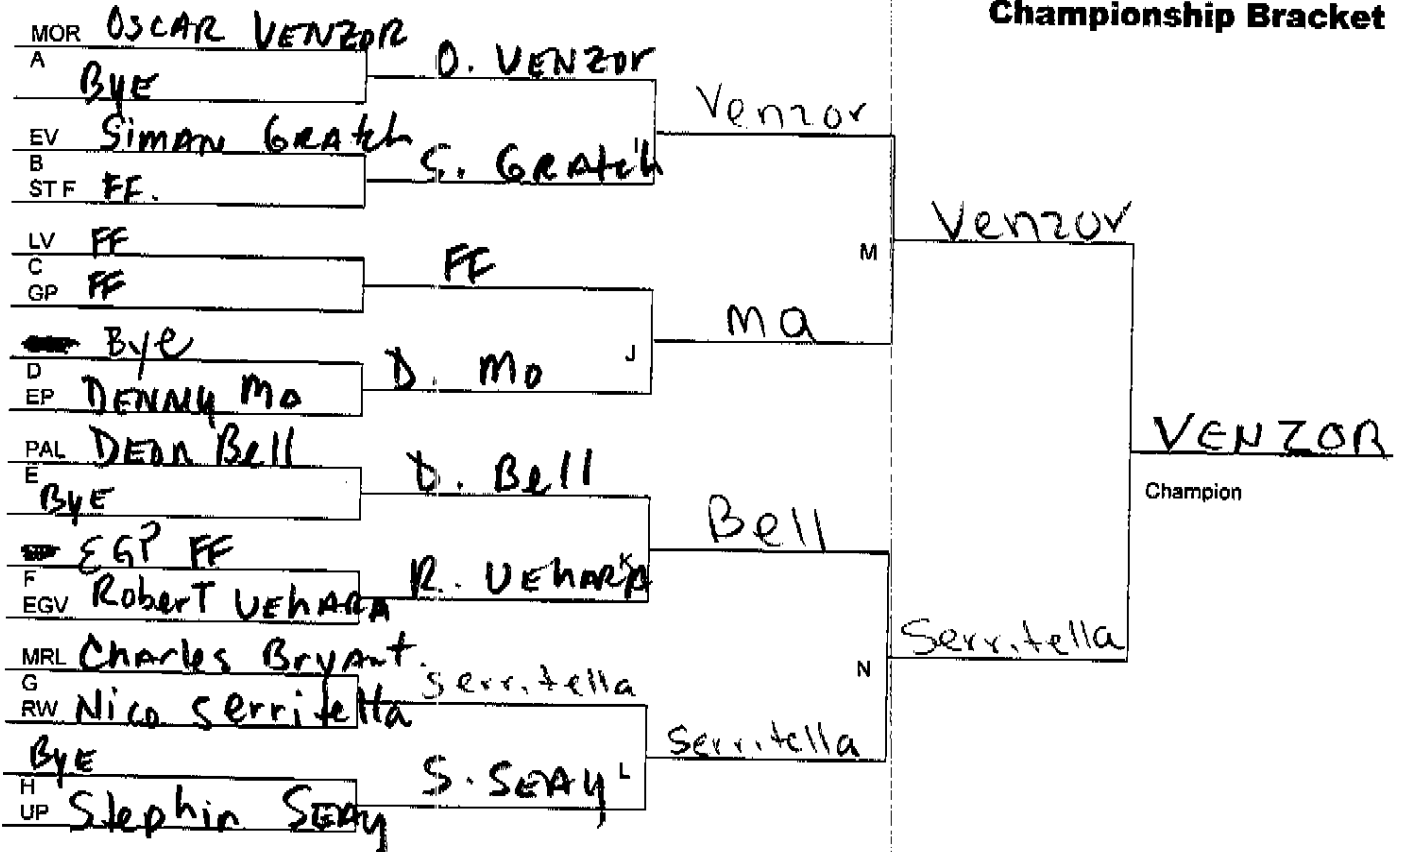

GUERIN GATOR WRESTLING CLASSIC

Weight Class: **135**

Date: **11/27/2010**

Championship Bracket