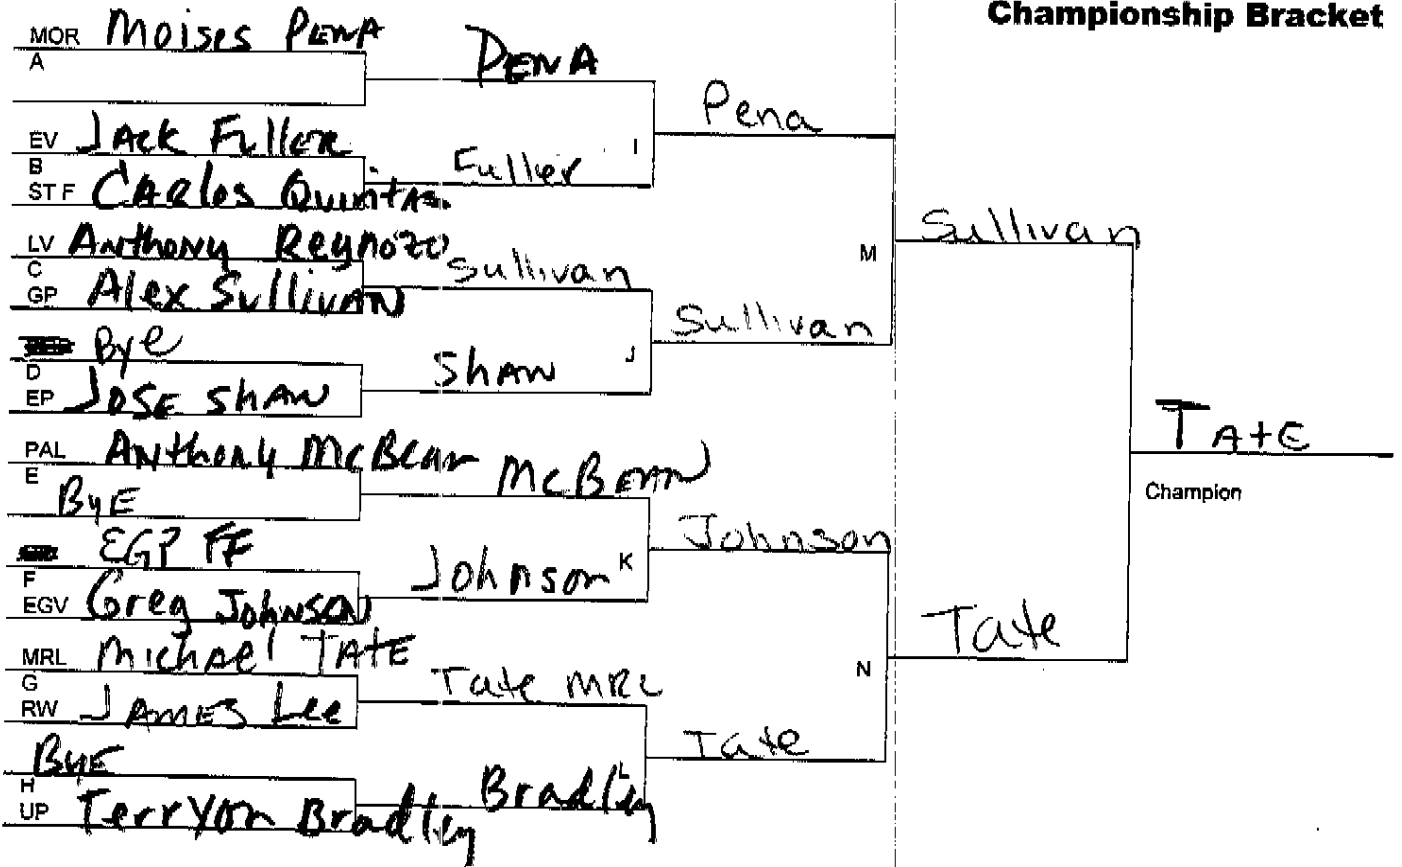

GUERIN GATOR WRESTLING CLASSIC

Weight Class: **189**

Date: **11/27/2010**

Championship Bracket