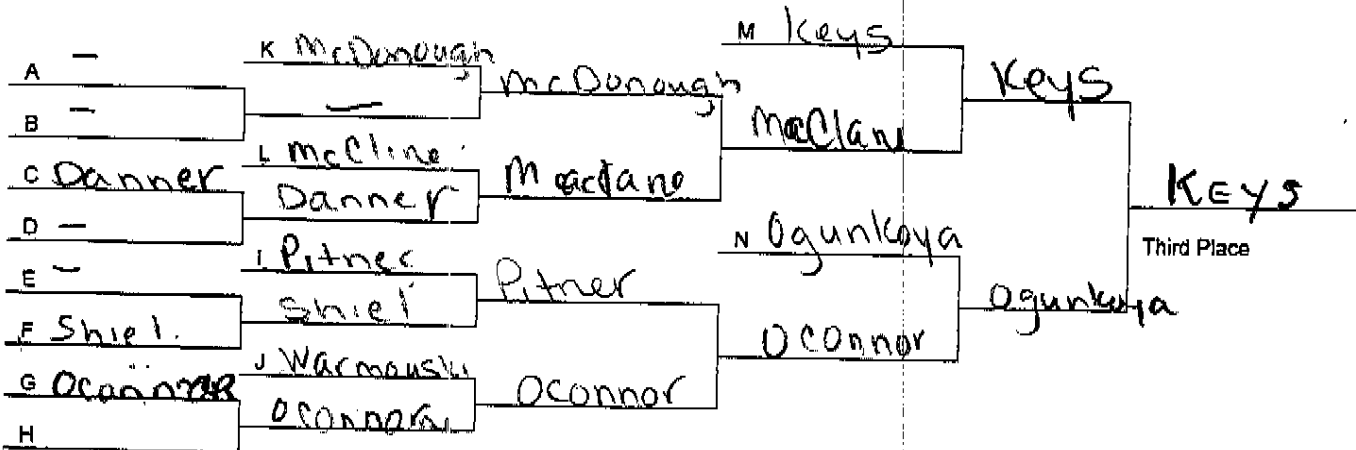

GUERIN GATOR WRESTLING CLASSIC

Weight Class: 152

Date: 11/27/2010

Championship Bracket

Consolation Bracket

MOR=MORTON; EV=EVANSTON; ST F=ST FRANCIS DELASALES; LV=LAKEVIEW; GP=GUERIN PREP; EP=ELMWOOD PARK; PAL=PALATINE; DE=DEERFIELD; EGP=EVERGREEN PARK; ; EGV=ELK GROVE; MRL=MARSHALL; RW=RIDGEWOOD; UP=UPLIFT

GUERIN GATOR WRESTLING CLASSIC

Weight Class: 160

Date: 11/27/2010

Championship Bracket

Consolation Bracket

MOR=MORTON; EV=EVANSTON; ST F=ST FRANCIS DELASALES; LV=LAKEVIEW;
 GP=GUERIN PREP; EP=ELMWOOD PARK; PAL=PALATINE; DF=DEERFIELD;
 EGP=EVERGREEN PARK; ; EGV=ELK GROVE; MRL=MARSHALL;
 RW=RIDGEWOOD; UP=UPLIFT