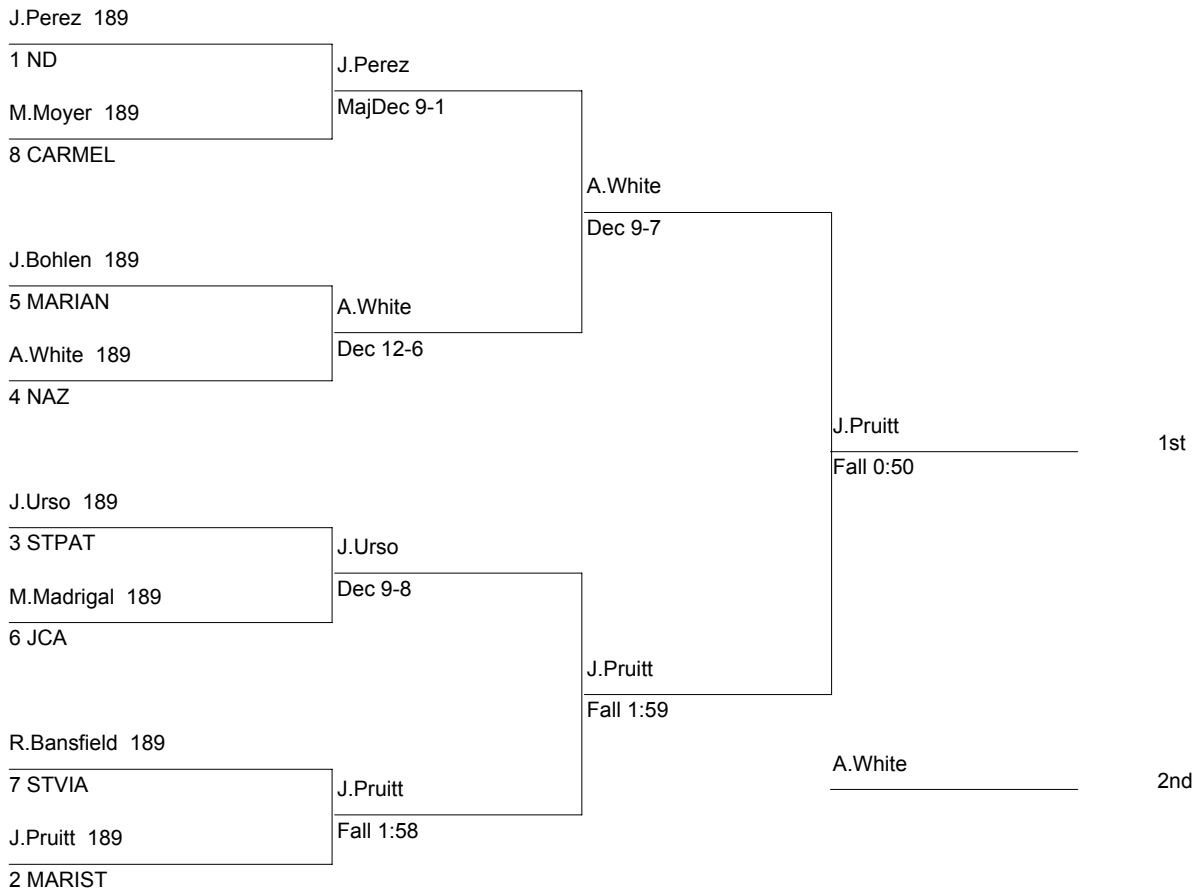

ESCC Varsity Tournament

189

DIVISION: (14-19)

WT. GROUP: 189 lbs