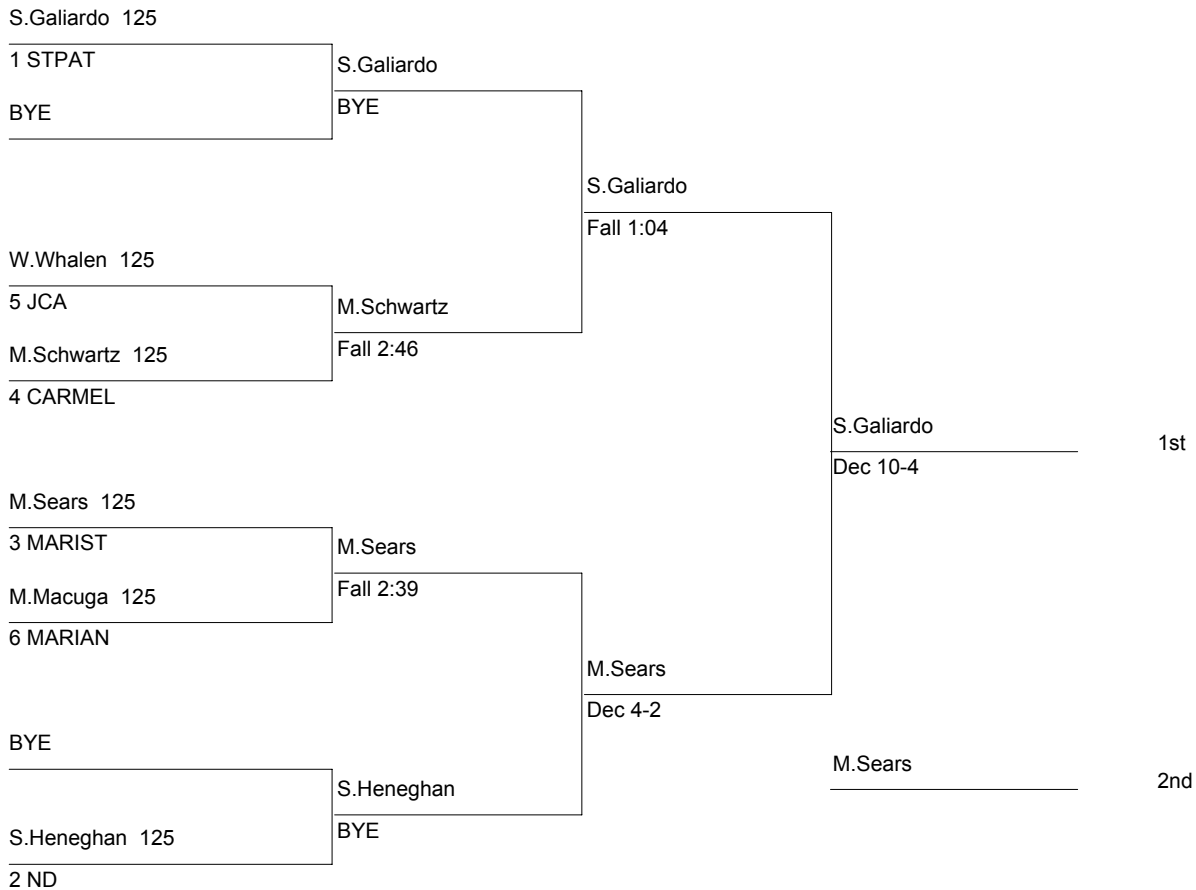

125

DIVISION: (14-19)

WT. GROUP: 125 lbs

Consolation

ESCC Varsity Tournament

130

DIVISION: (14-19)

WT. GROUP: 130 lbs