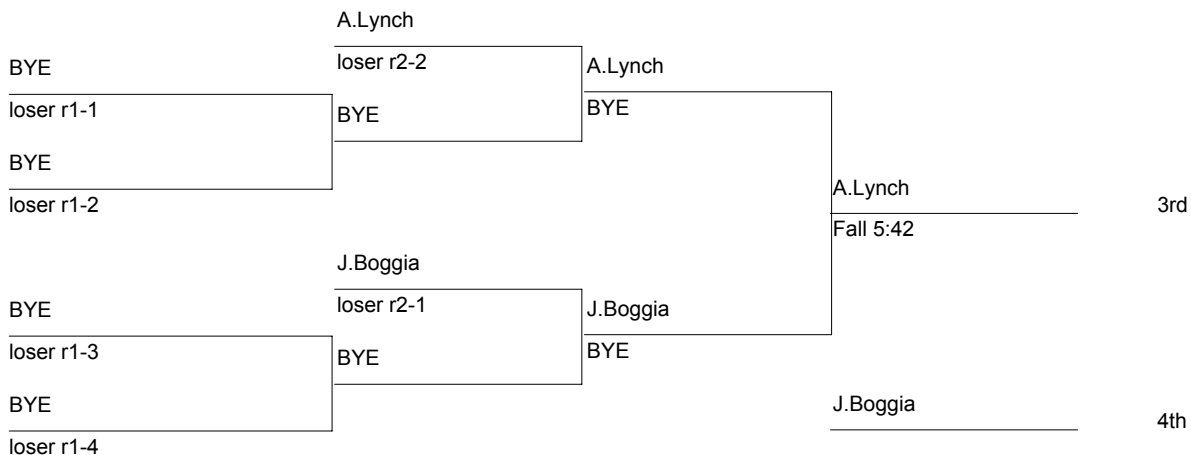

Consolation