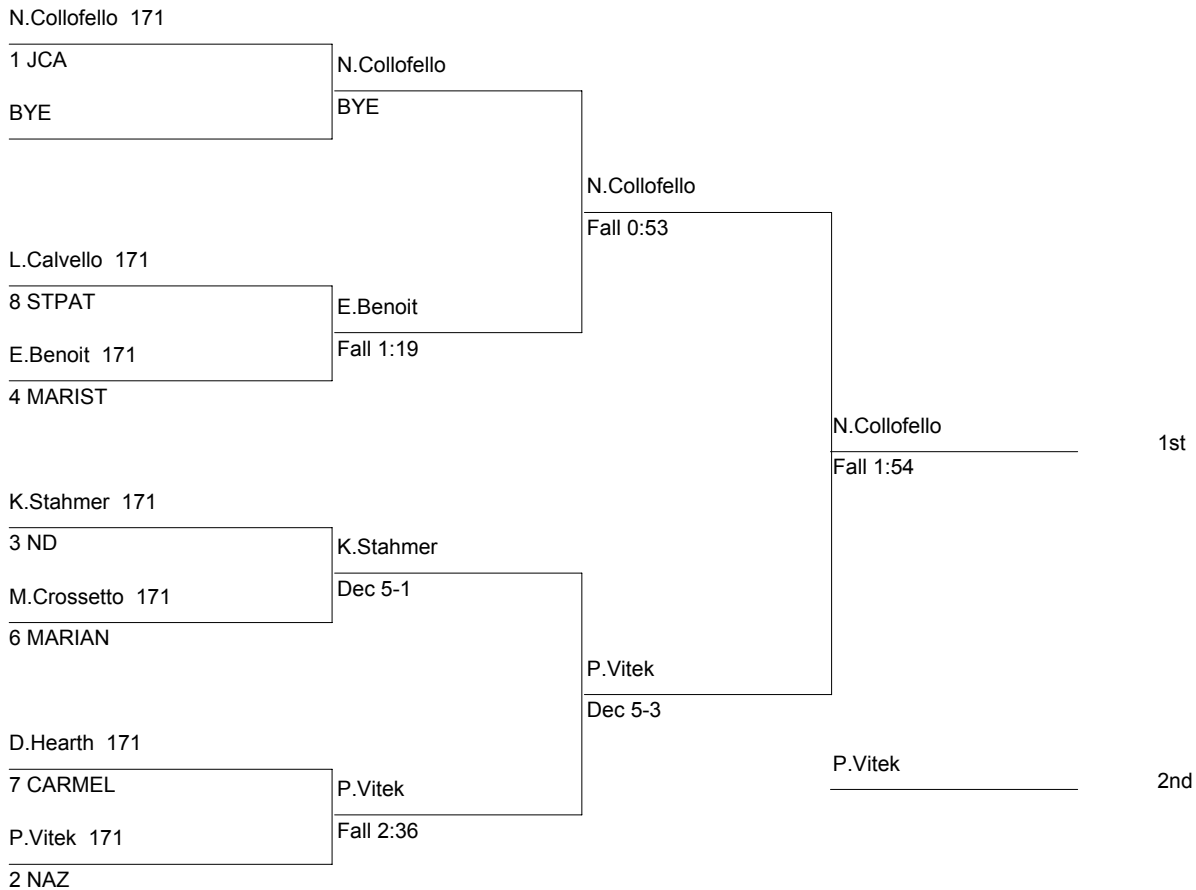

WT. GROUP: 160 lbs

Consolation

ESCC Varsity Tournament

171

DIVISION: (14-19)

WT. GROUP: 171 lbs

Consolation

ESCC Varsity Tournament