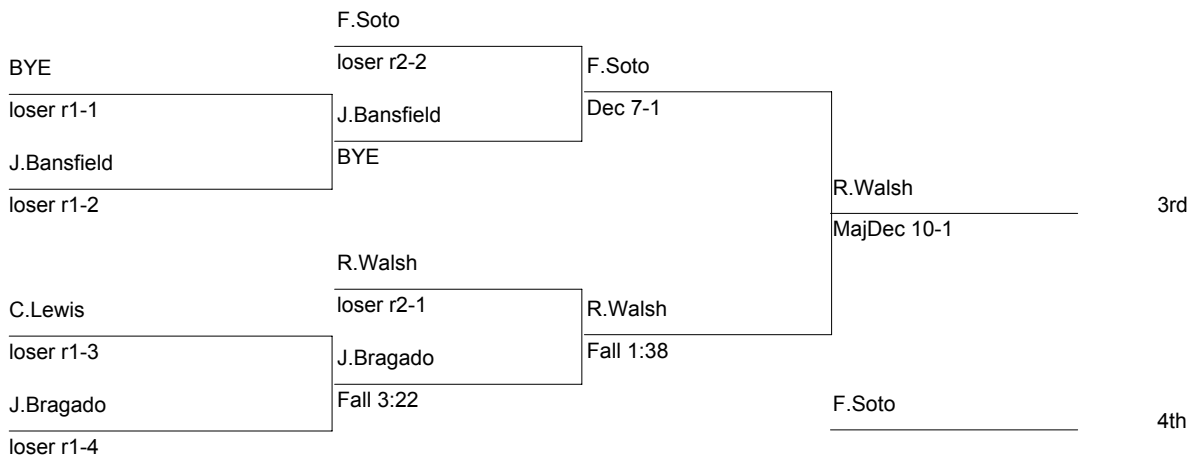

Consolation