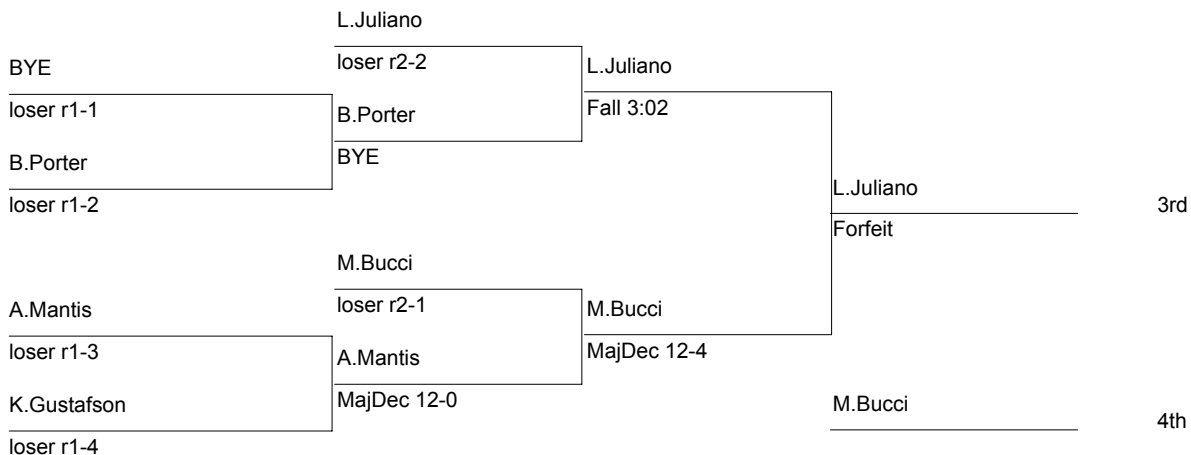

Consolation