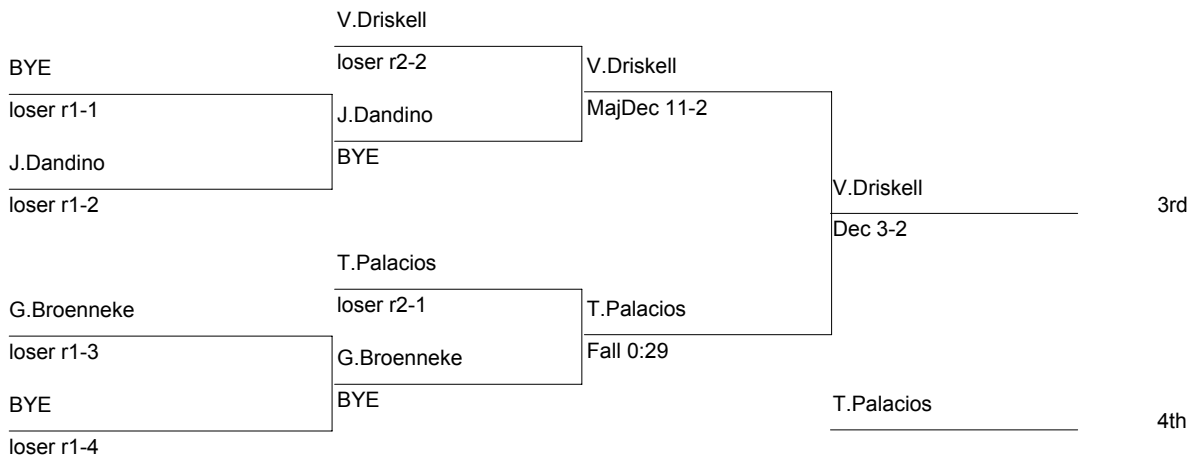

Consolation