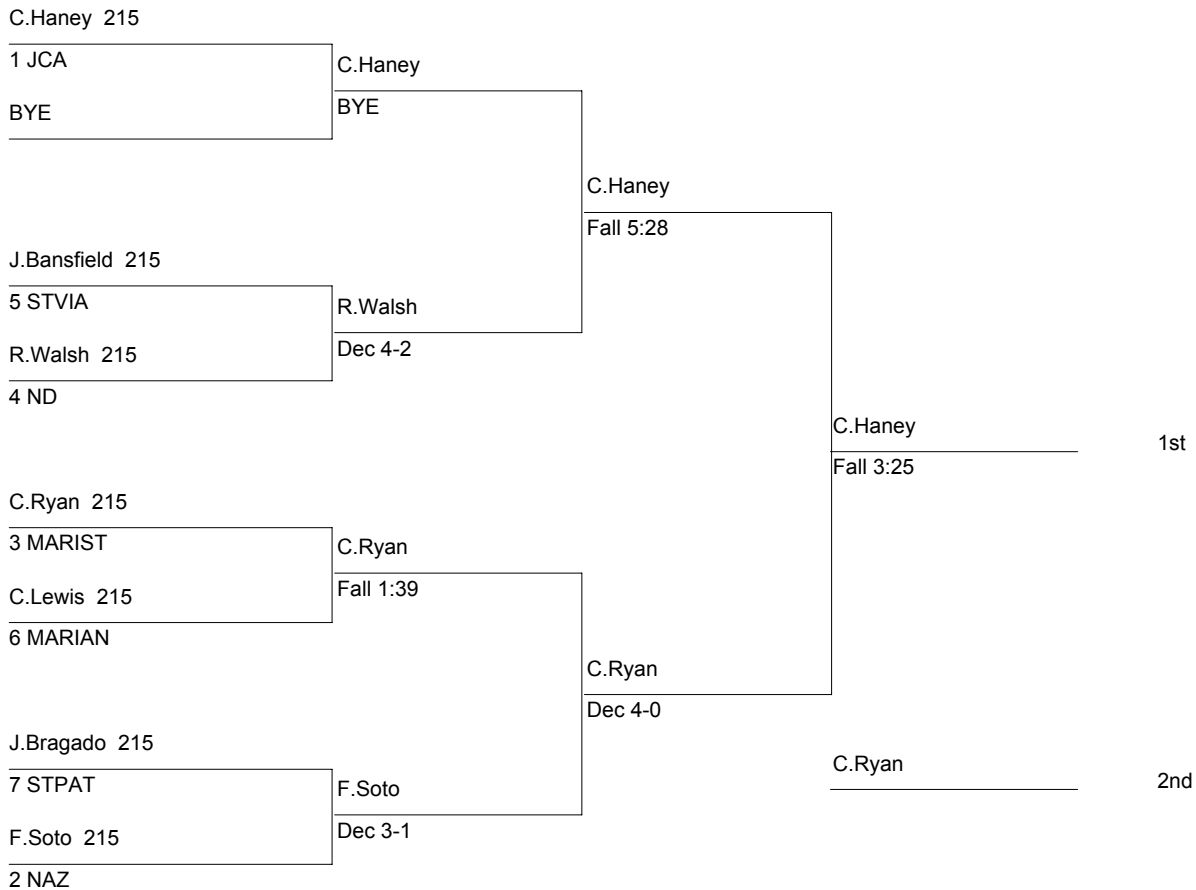

189

DIVISION: (14-19)

WT. GROUP: 189 lbs

Consolation

ESCC Varsity Tournament

215

DIVISION: (14-19)

WT. GROUP: 215 lbs