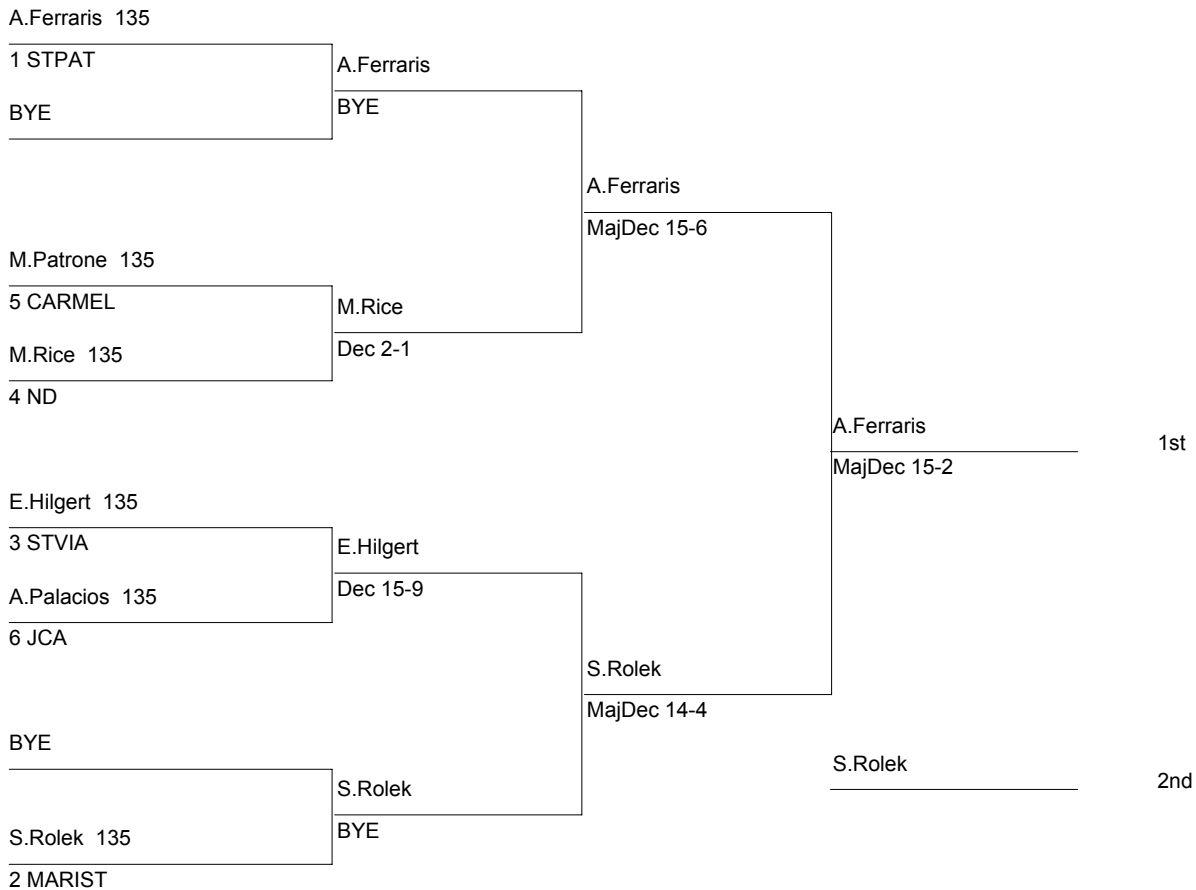

Consolation

ESCC Varsity Tournament

135

DIVISION: (14-19)

WT. GROUP: 135 lbs

Consolation

ESCC Varsity Tournament

140

DIVISION: (14-19)

WT. GROUP: 140 lbs

Consolation

ESCC Varsity Tournament

145

DIVISION: (14-19)

WT. GROUP: 145 lbs

Consolation