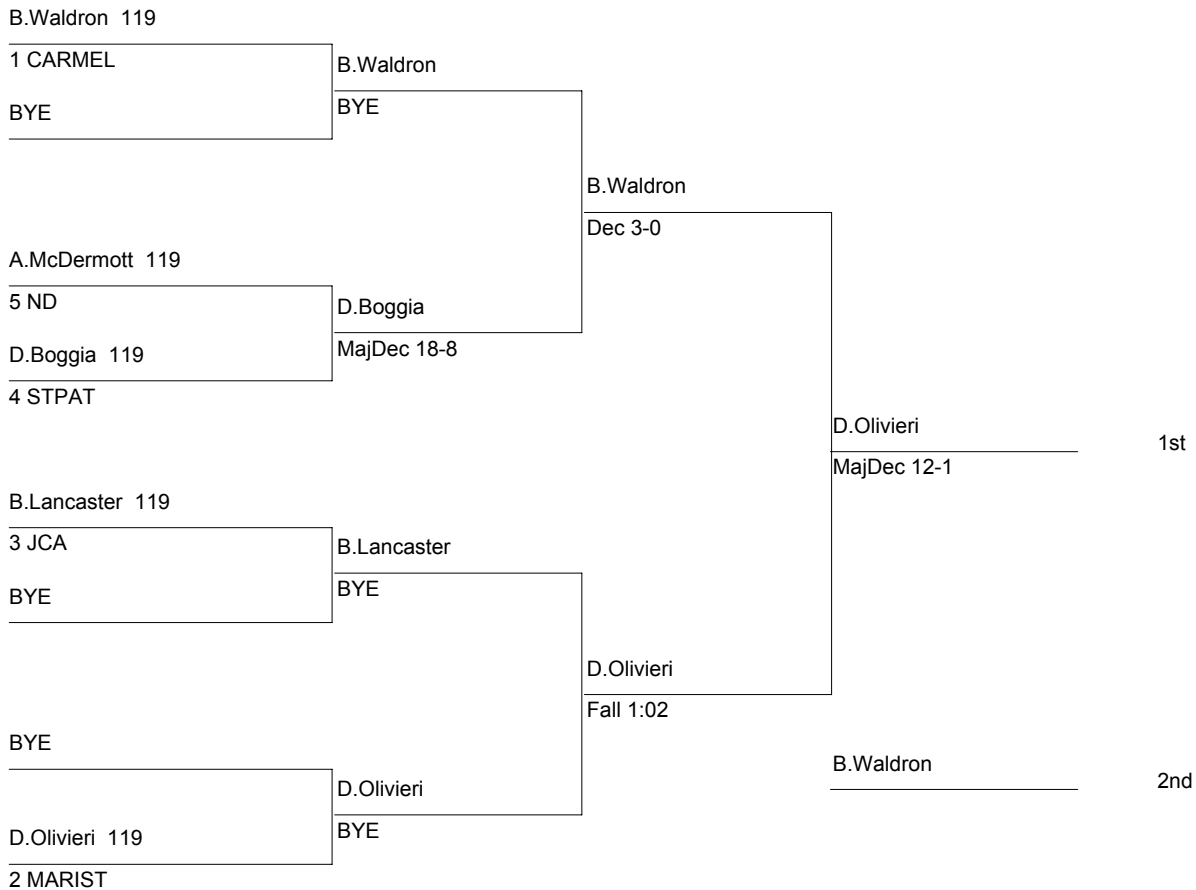

ESCC Varsity Tournament

119

DIVISION: (14-19)

WT. GROUP: 119 lbs