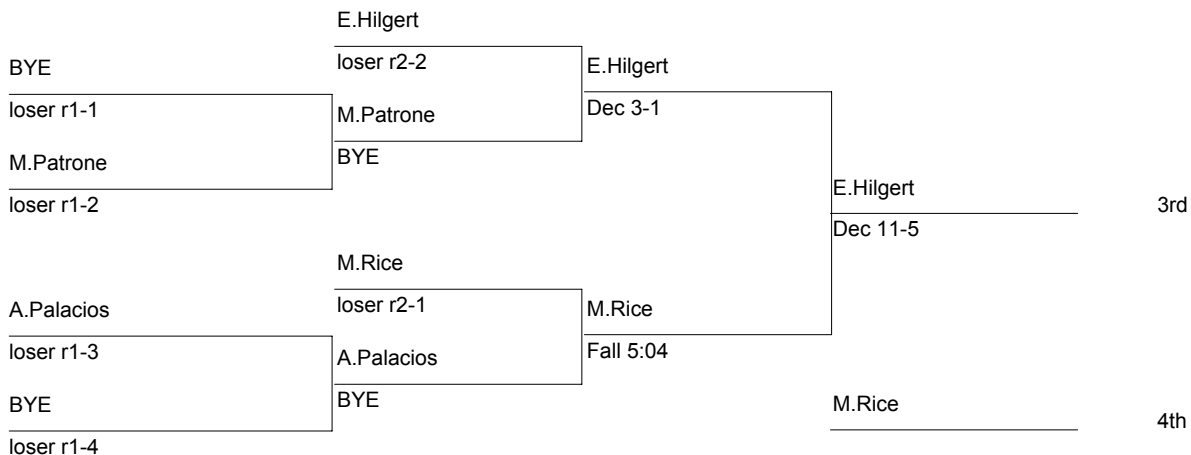

Consolation

ESCC Varsity Tournament

135

DIVISION: (14-19)

WT. GROUP: 135 lbs

Consolation

ESCC Varsity Tournament

140