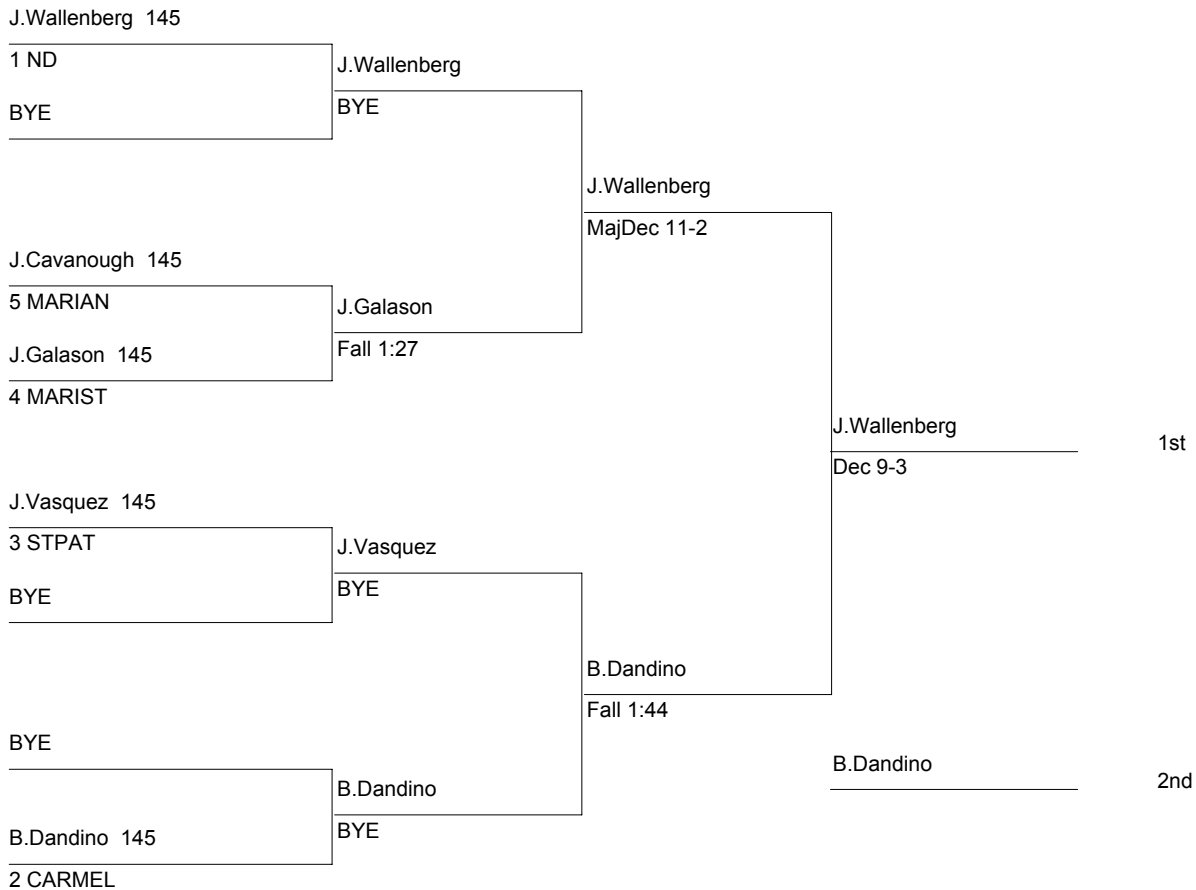

DIVISION: (14-19)

WT. GROUP: 140 lbs

Consolation

ESCC Varsity Tournament

145

DIVISION: (14-19)

WT. GROUP: 145 lbs

Consolation