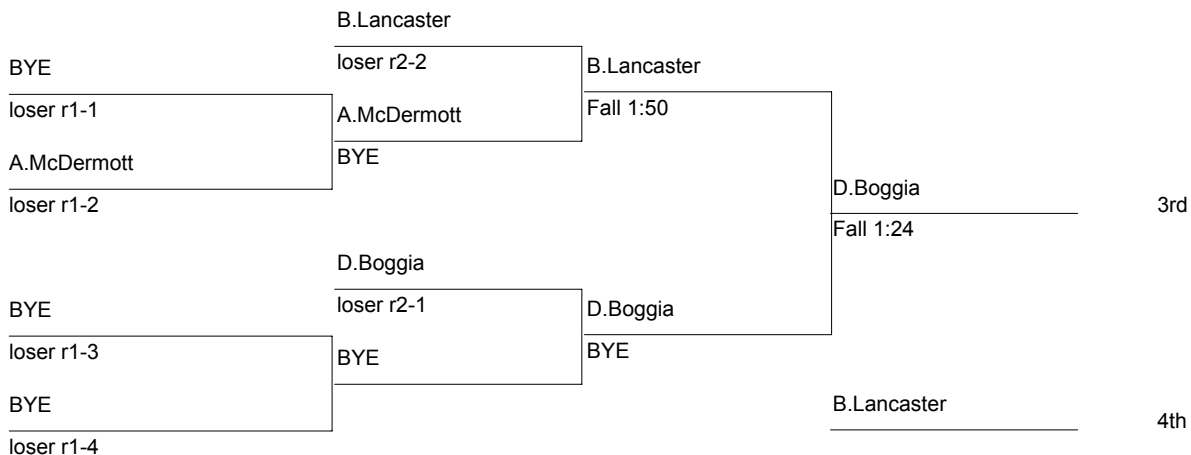

Consolation