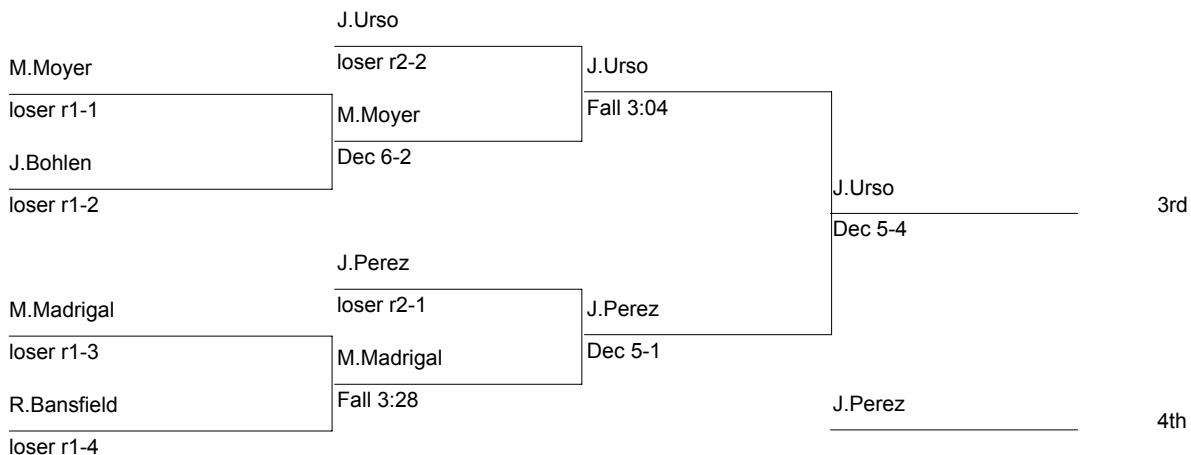

Consolation