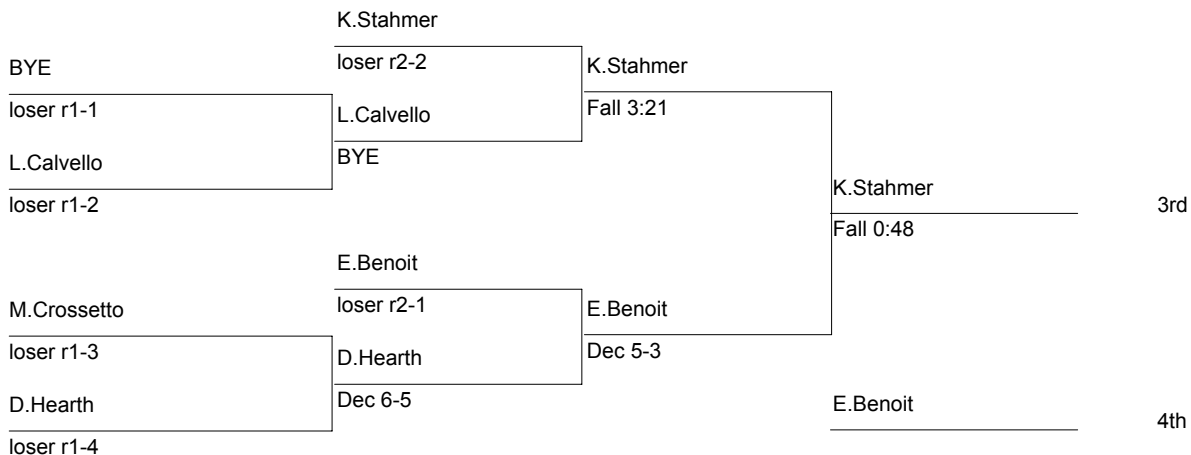

WT. GROUP: 160 lbs

Consolation

ESCC Varsity Tournament

171

DIVISION: (14-19)

WT. GROUP: 171 lbs

Consolation

ESCC Varsity Tournament