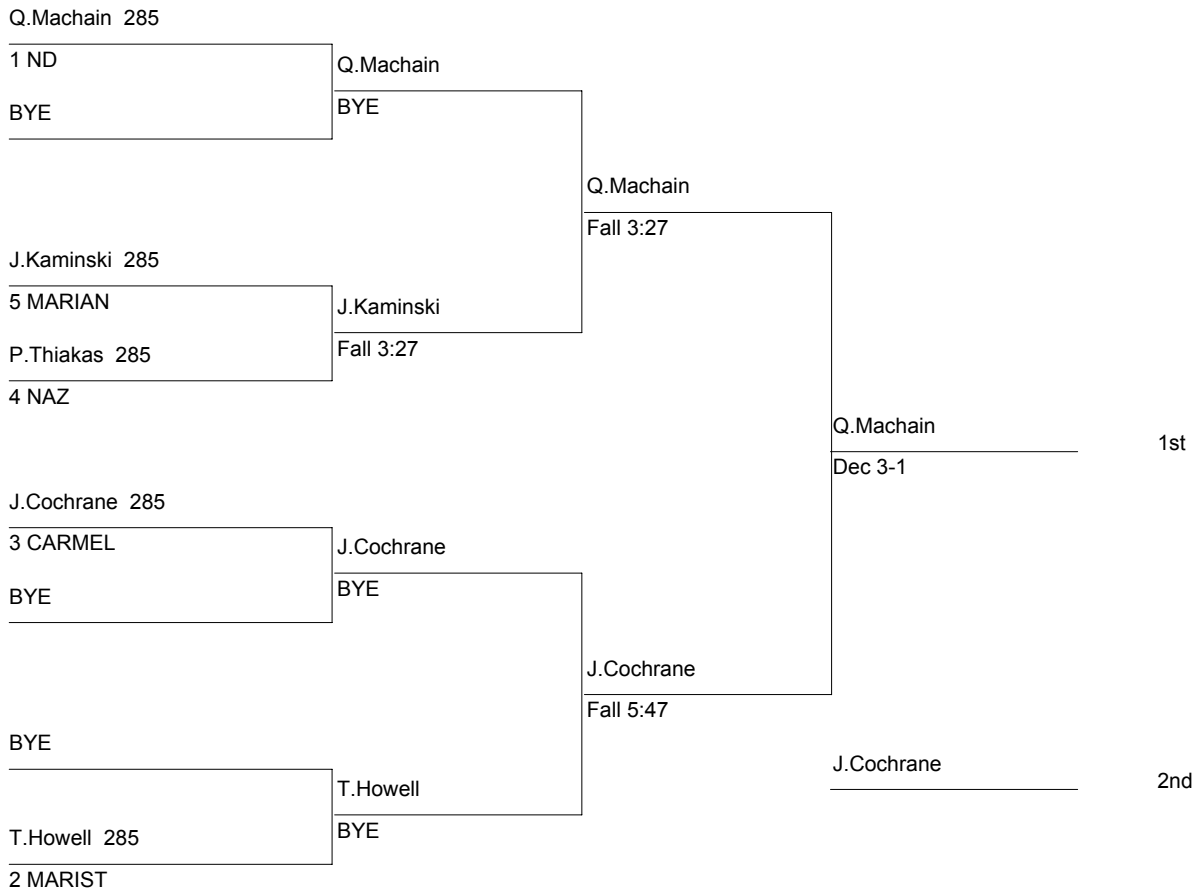

Consolation

ESCC Varsity Tournament

285

DIVISION: (14-19)

WT. GROUP: 285 lbs

Consolation