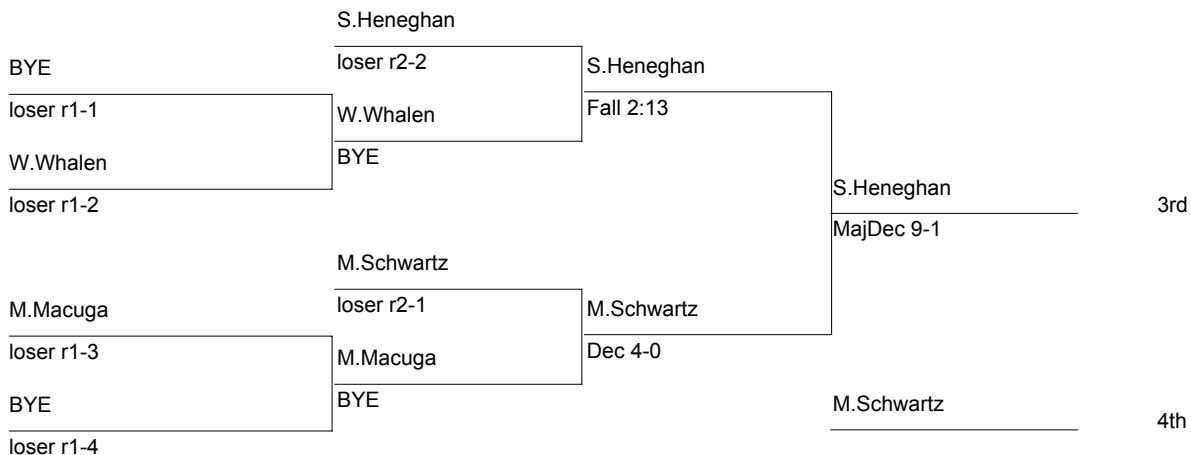

125

DIVISION: (14-19)

WT. GROUP: 125 lbs

Consolation

ESCC Varsity Tournament

130

DIVISION: (14-19)

WT. GROUP: 130 lbs