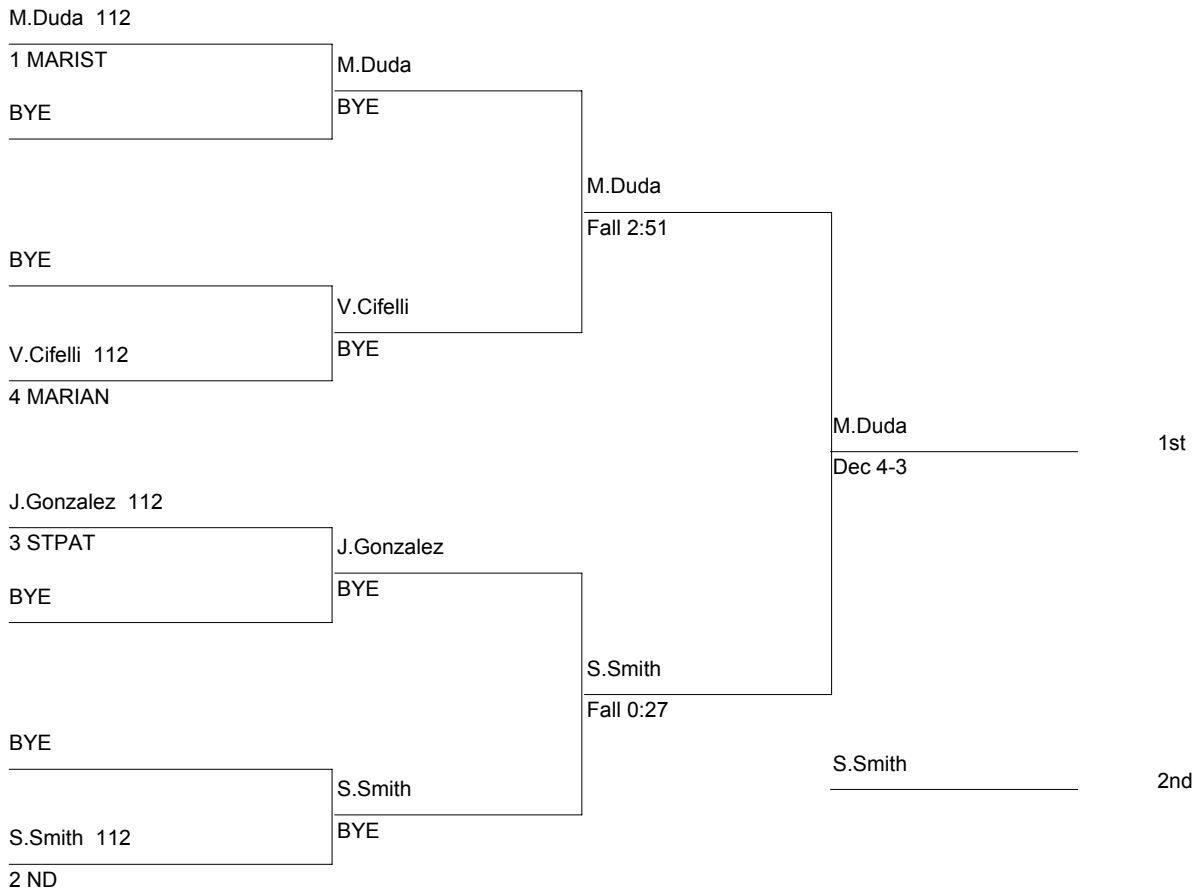

ESCC Varsity Tournament

112

DIVISION: (14-19)

WT. GROUP: 112 lbs