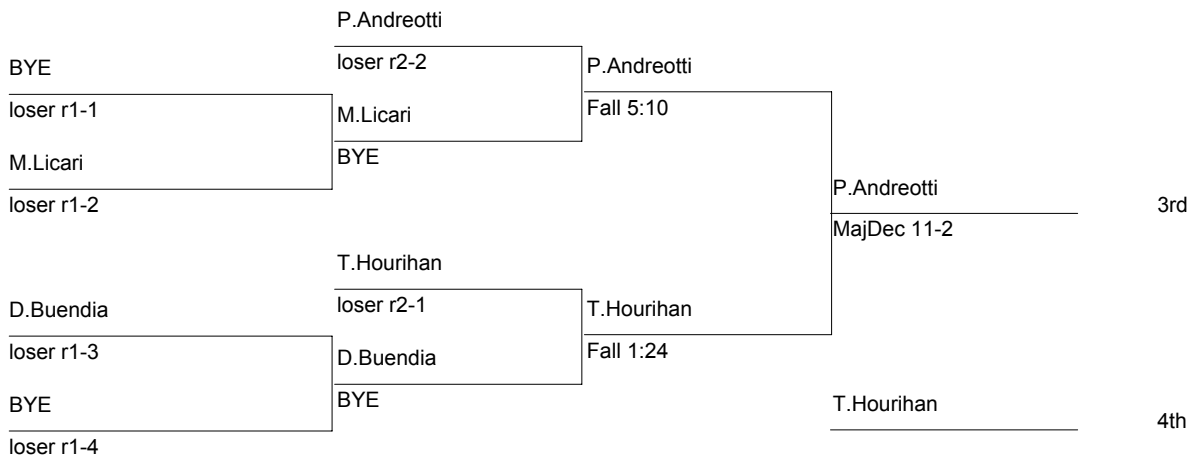

ESCC Varsity Tournament

152

DIVISION: (14-19)

WT. GROUP: 152 lbs

Consolation

ESCC Varsity Tournament

160

DIVISION: (14-19)