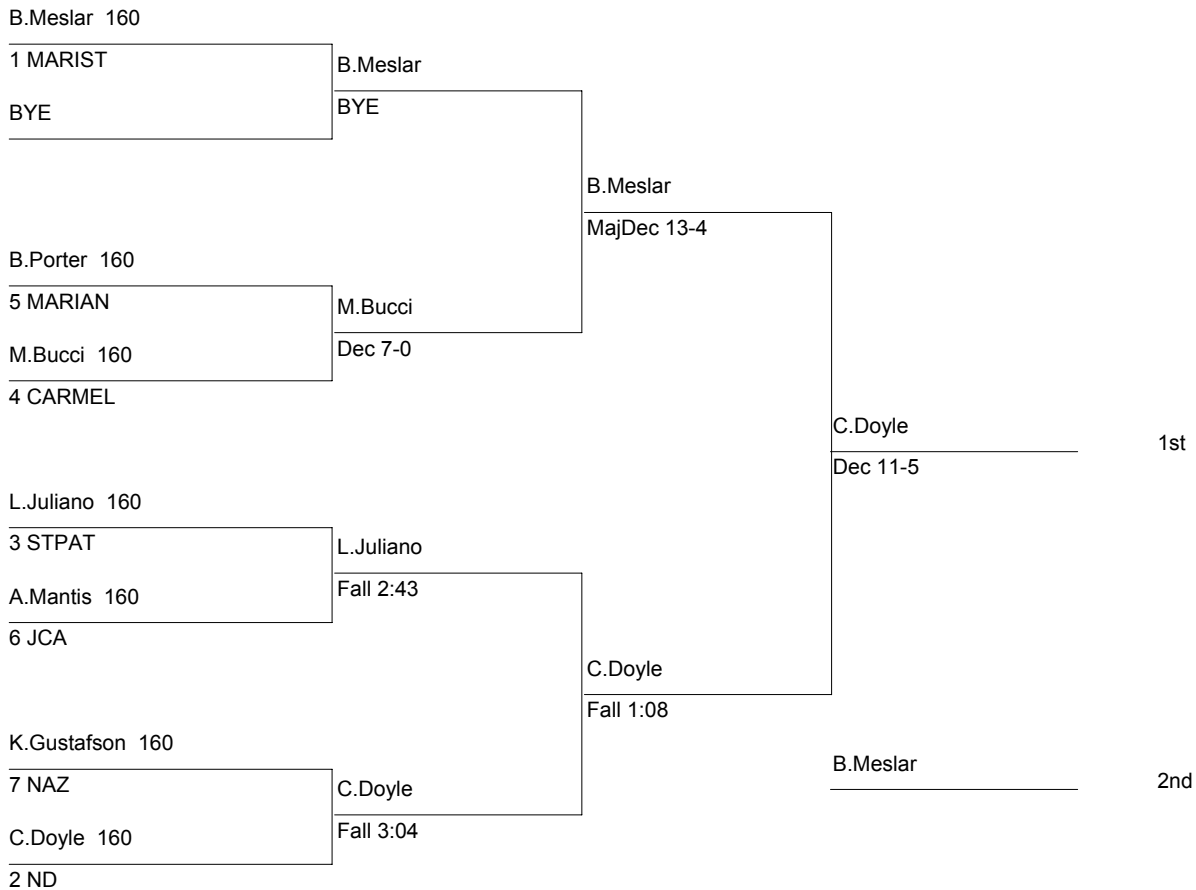

ESCC Varsity Tournament

160

DIVISION: (14-19)

WT. GROUP: 160 lbs