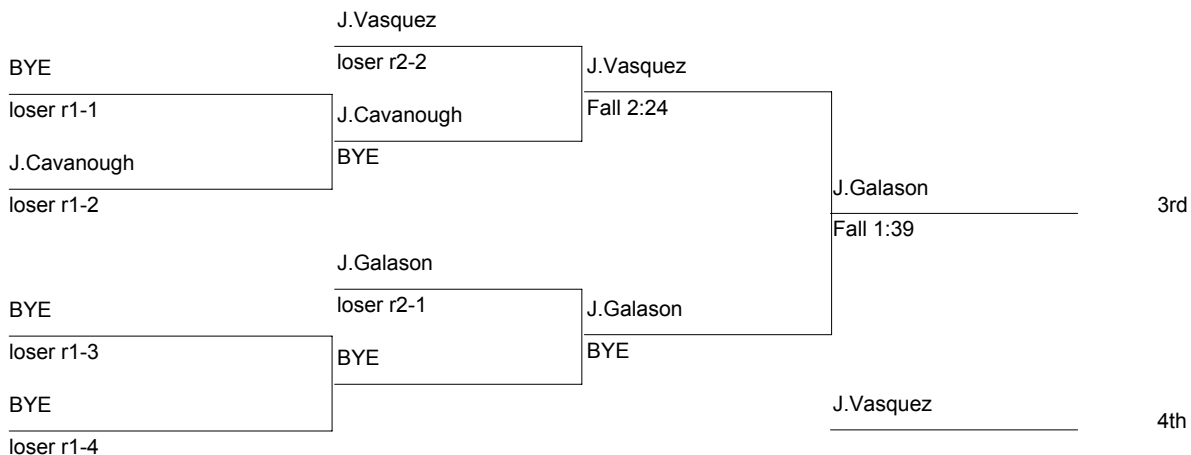

DIVISION: (14-19)

WT. GROUP: 140 lbs

Consolation

ESCC Varsity Tournament

145

DIVISION: (14-19)

WT. GROUP: 145 lbs

Consolation