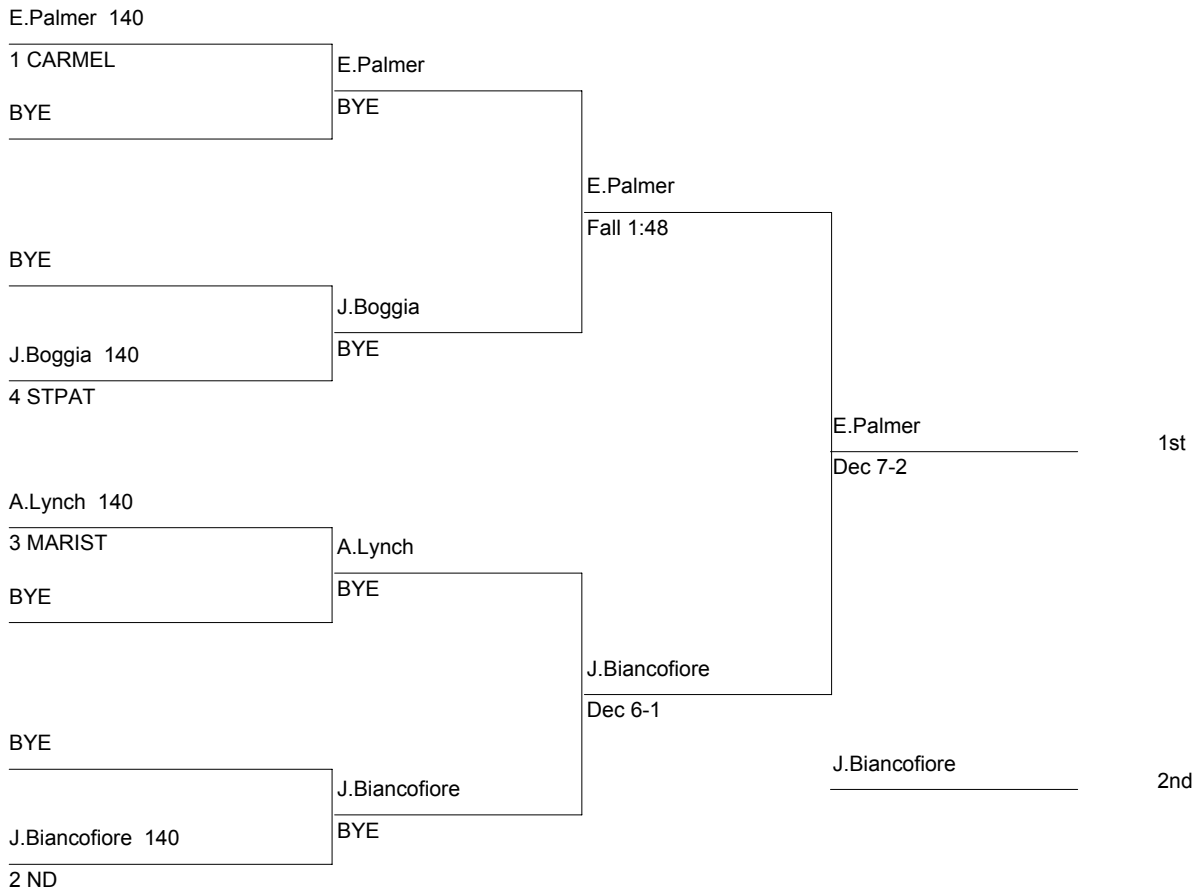

ESCC Varsity Tournament

140

DIVISION: (14-19)

WT. GROUP: 140 lbs