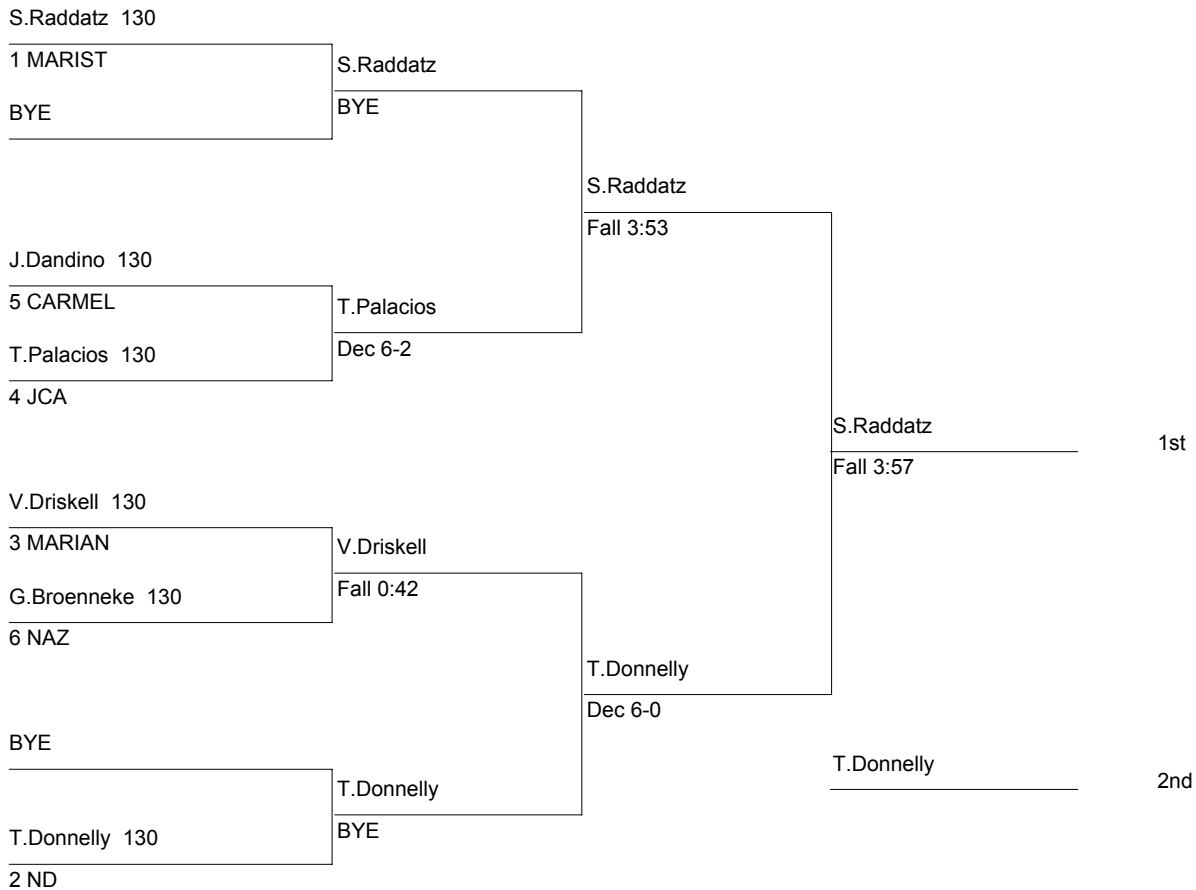

125

DIVISION: (14-19)

WT. GROUP: 125 lbs

Consolation

ESCC Varsity Tournament

130

DIVISION: (14-19)

WT. GROUP: 130 lbs