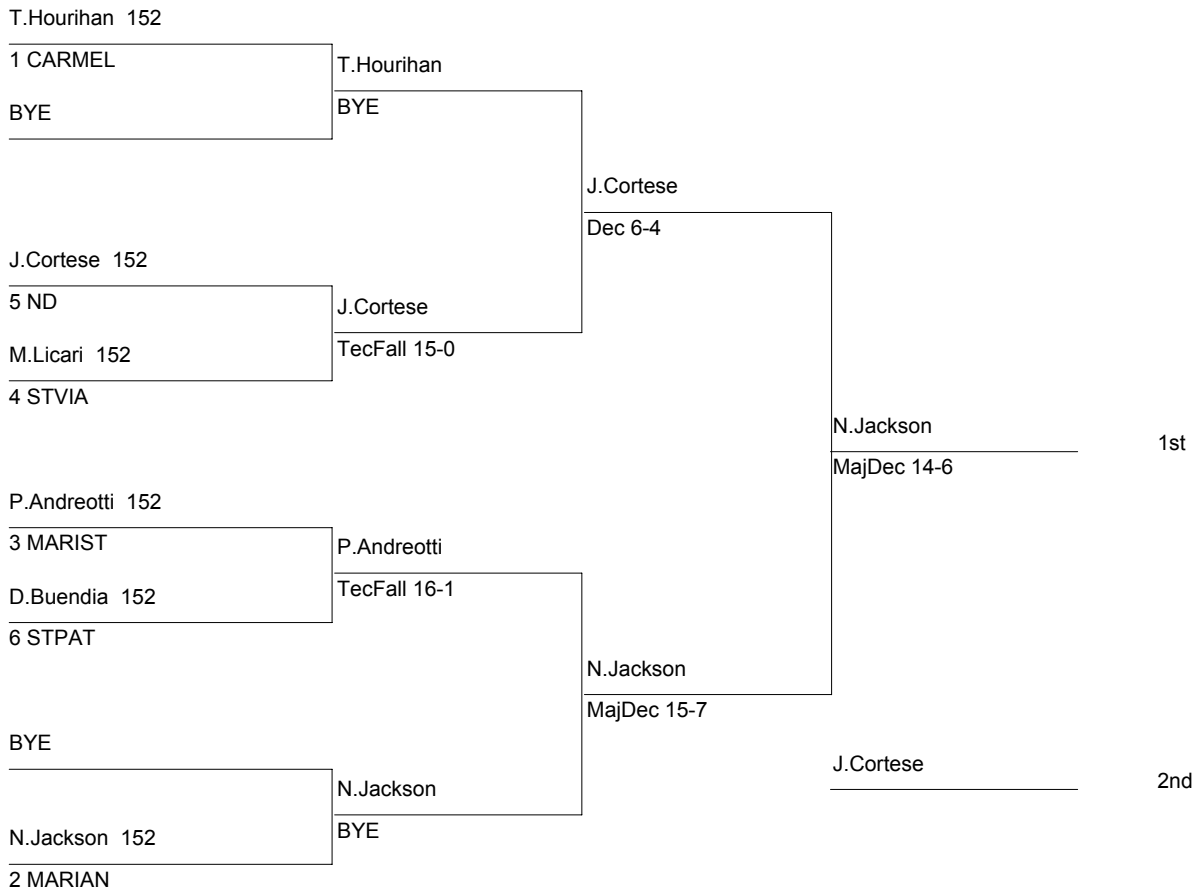

DIVISION: (14-19)

WT. GROUP: 140 lbs

Consolation

ESCC Varsity Tournament

145

DIVISION: (14-19)

WT. GROUP: 145 lbs

Consolation

ESCC Varsity Tournament

152

DIVISION: (14-19)

WT. GROUP: 152 lbs

Consolation

ESCC Varsity Tournament

160

DIVISION: (14-19)