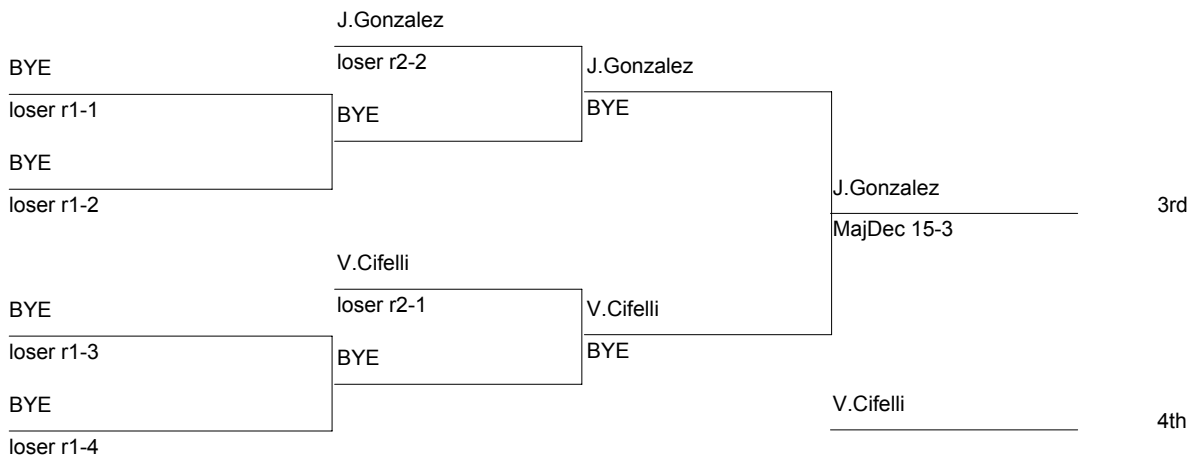

Consolation