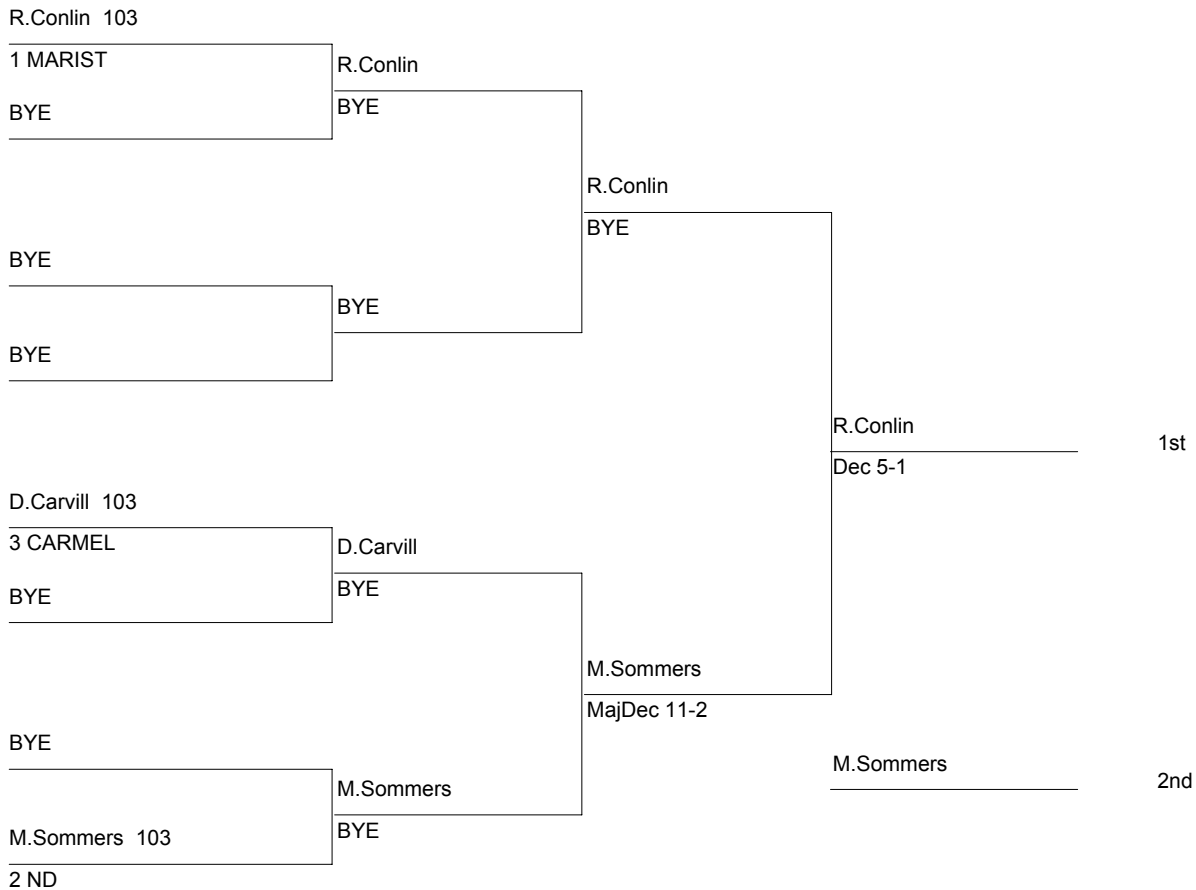

ESCC Varsity Tournament

103

DIVISION: (14-19)

WT. GROUP: 103 lbs