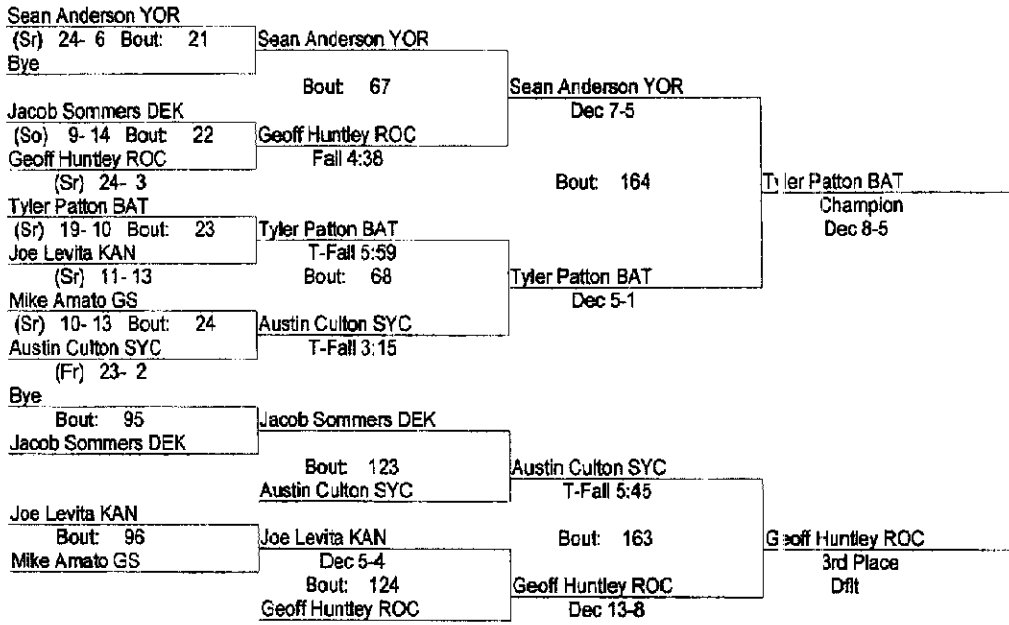

Western Sun Varsity Conference

January 23, 2010

135