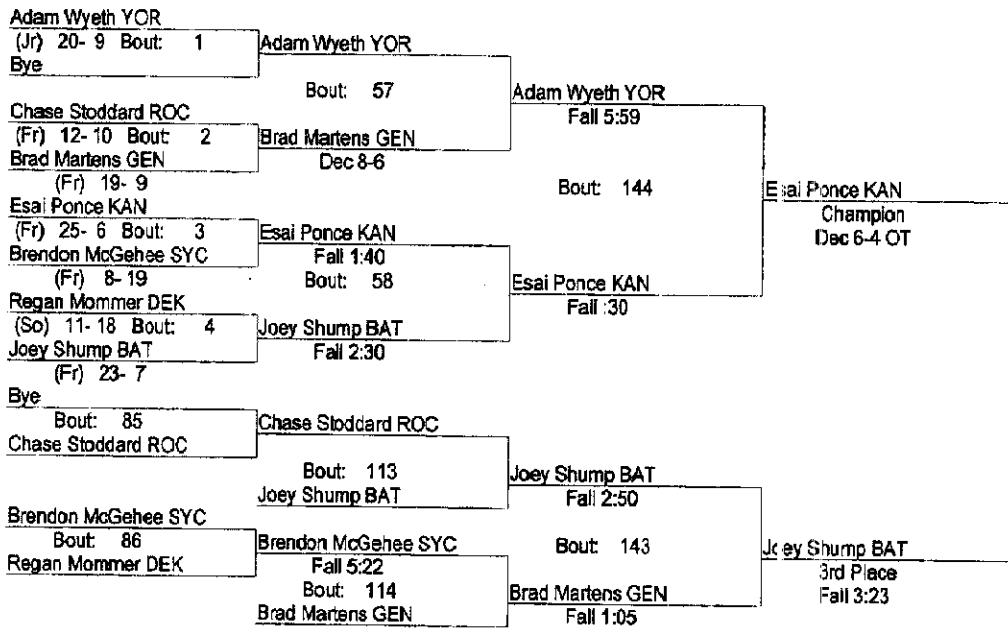

Western Sun Varsity Conference

January 25, 2010

Place	Score	Name	1st	2nd	3rd	4th	5th	6th
1	171.00	Yorkville	4	3	3			
2	163.50	Sycamore	2	3	2	5		2
3	129.00	Kaneland	1	4	1	3	2	1
4	115.00	Batavia	2	1	3	1	5	
5	95.00	Geneva	2		2	3	2	3
6	92.00	DeKalb	1	3	1		3	2
7	58.00	Glenbard South	1		1	2		2
8	43.00	Rochelle	1		1		2	3

* Team has non-scoring wrestler

Western Sun Varsity Conference

January 23, 2010

103