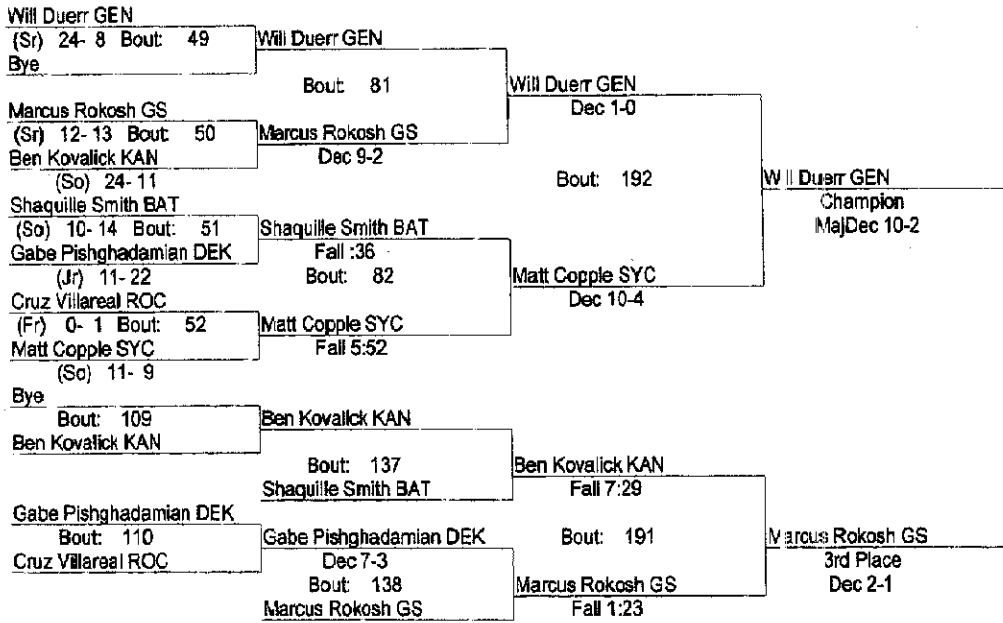

Western Sun Varsity Conference

January 23, 2010

215