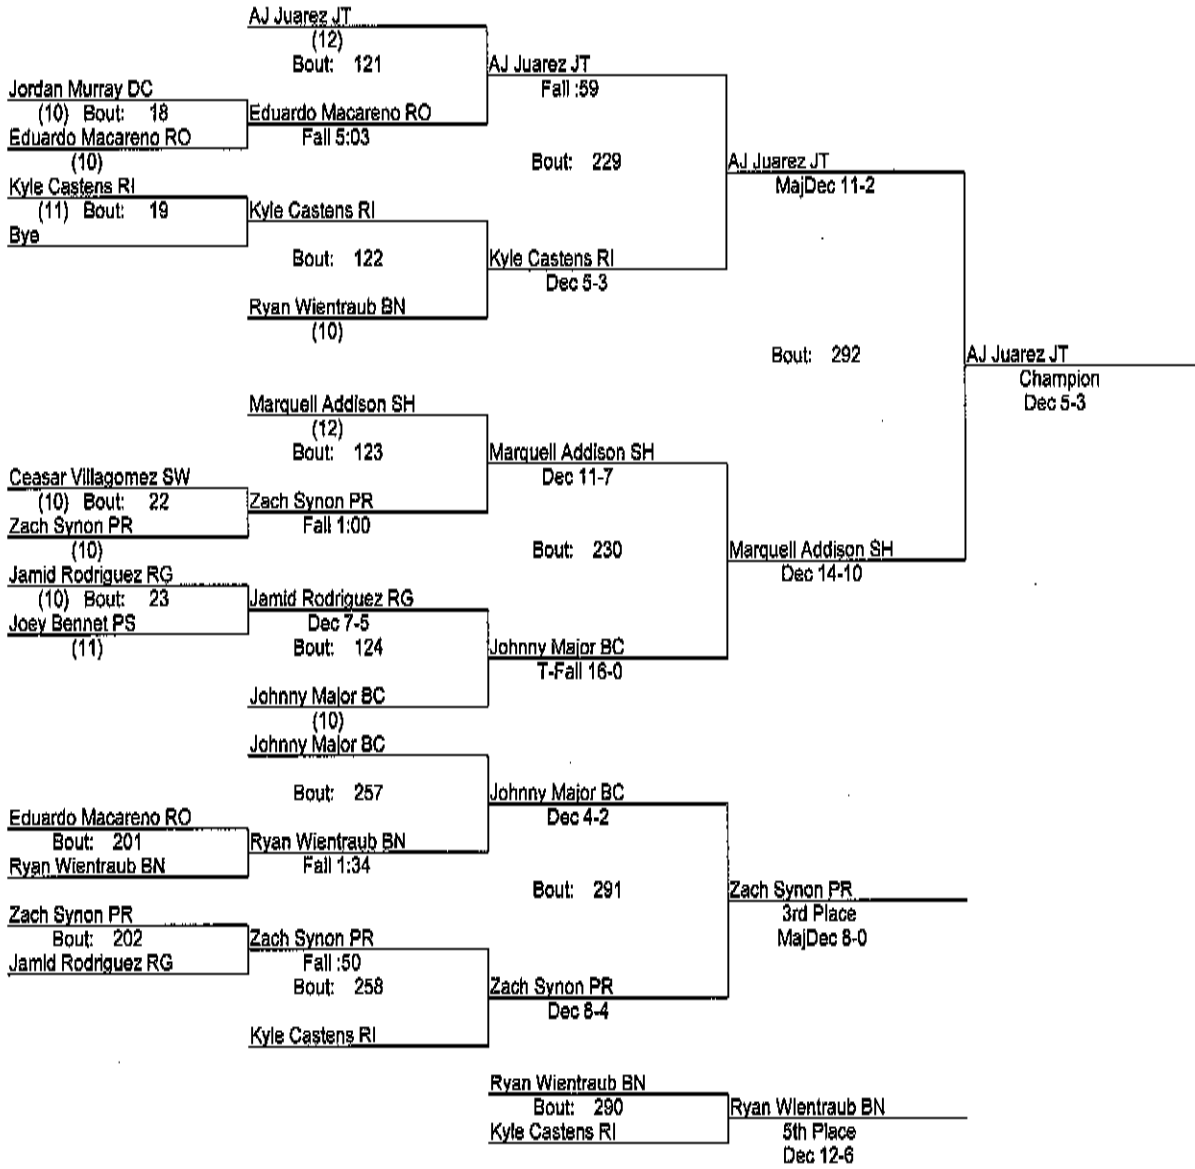

Dejarnett (2009)
December 12 2009

Place	Score	Name	1st	2nd	3rd	4th	5th	6th
1	224.50	Prarie Ridge High School	3		6		2	
2	203.00	Sterling High School	1	4	2	1	2	2
3	202.00	Burlington Central High School	3	2	1	3	1	
4	164.00	Rock Island High School	1	2	3	1	2	1
5	160.50	Joliet Township High School	2	3	1	1	1	2
6	129.00	Belvidere North High School	1	1		2	3	2
7	105.00	Rochelle High School	2		1		1	3
8	97.50	DeWitt Central High School				2	2	3
9	68.00	Plainfield South High School	1			2		1
10	65.00	Rockford Guilford High School			1	2		
11	27.00	Streamwood High School			1			

OW

AJ. Juarez Joliet 119
Taylor Shuck Burlington 171

Fastest Pin Nate Rodolfelt Rochell 285

Fastest 3 Pins Jacob Meeder 5:36
140 Plaintiff

* Team has non-scoring wrestler

Dejarnett (2009)
December 12 2009
 112

Dejarnett (2009)
December 12 2009
 119

- Place Winners -
 1st AJ Juarez JT (12)
 2nd Marquell Addison SH (12)
 3rd Zach Synon PR (10)
 4th Johnny Major BC (10)

- Place Winners -
 5th Ryan Wientraub BN (10)
 6th Kyle Castens RI (11)