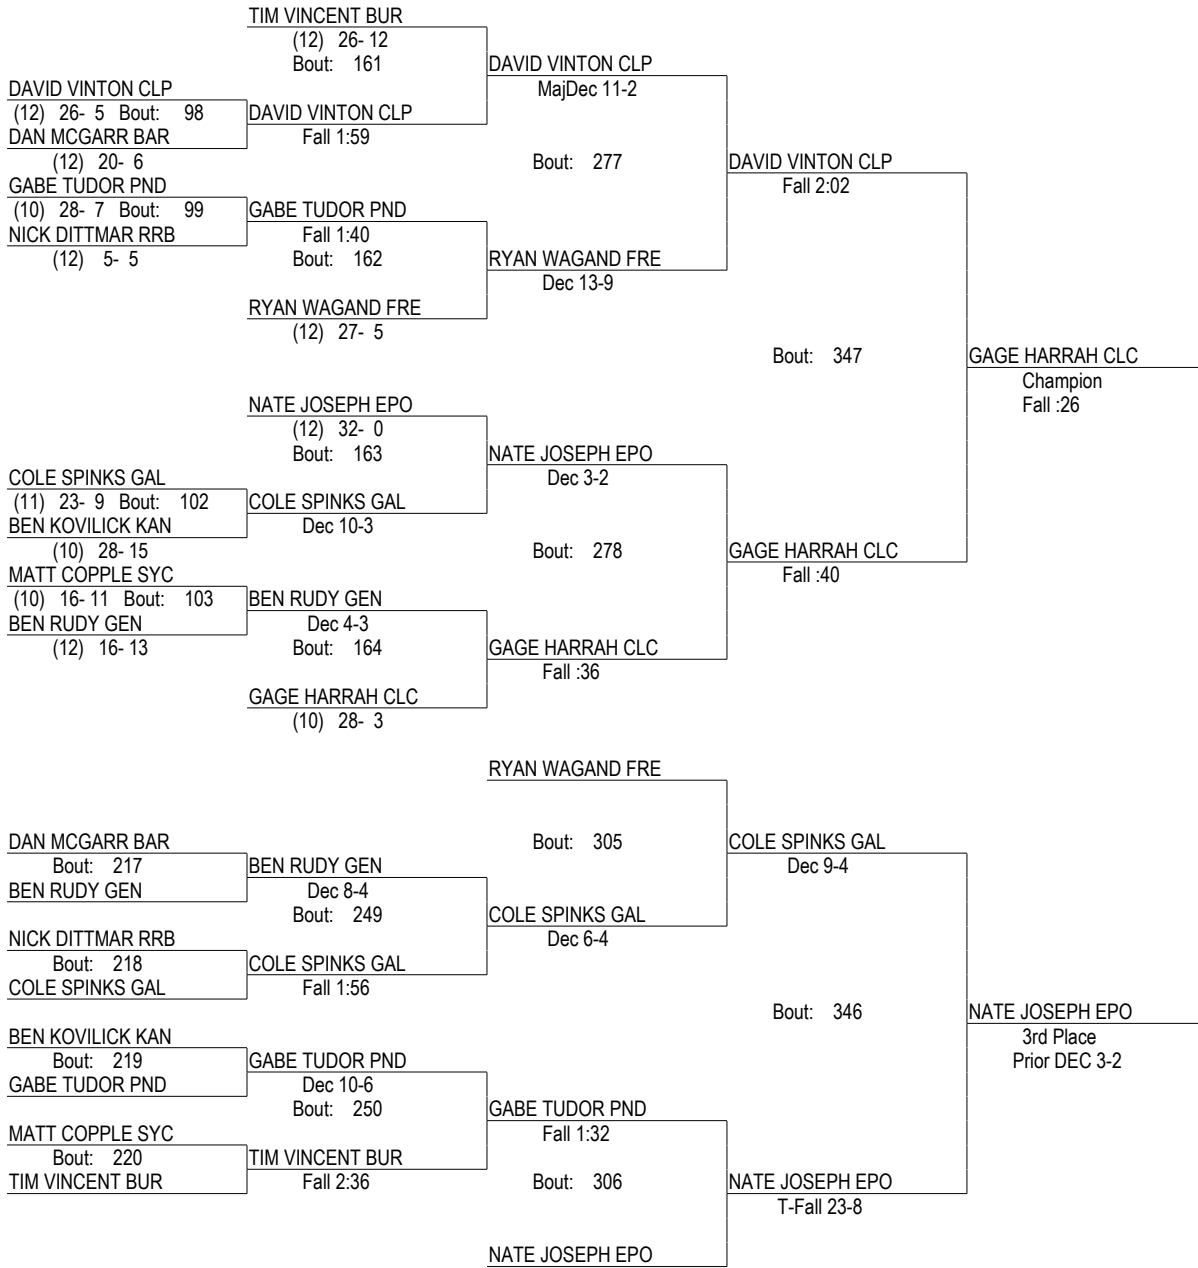

IHSA Sectional Meet 2010

2/12-2/13 2010

215

1. Place Winners -
2. 1st GAGE HARRAH CLC (10) 31- 3
   - 2nd DAVID VINTON CLP (12) 29- 6
   - 3rd NATE JOSEPH EPO (12) 35- 1
   - 4th COLE SPINKS GAL (11) 27- 11