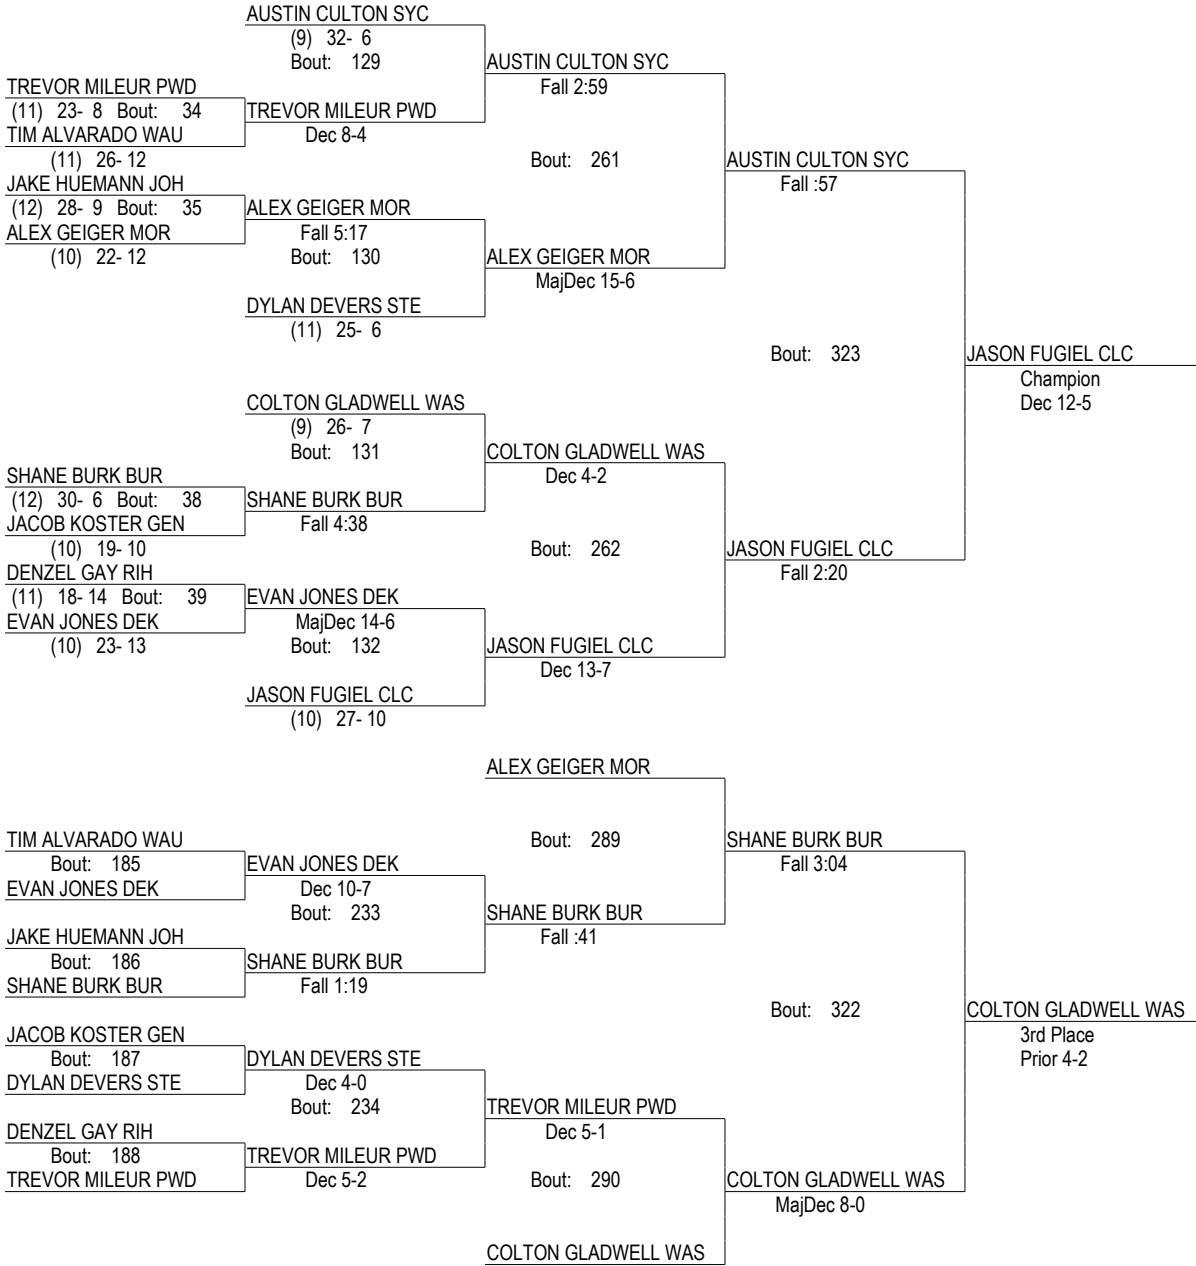

IHSA Sectional Meet 2010

2/12-2/13 2010

130

1. Place Winners -
2. 1st JASON FUGIEL CLC (10) 30- 10
   - 2nd AUSTIN CULTON SYC (9) 34- 7
   - 3rd COLTON GLADWELL WAS (9) 29- 8
   - 4th SHANE BURK BUR (12) 34- 8