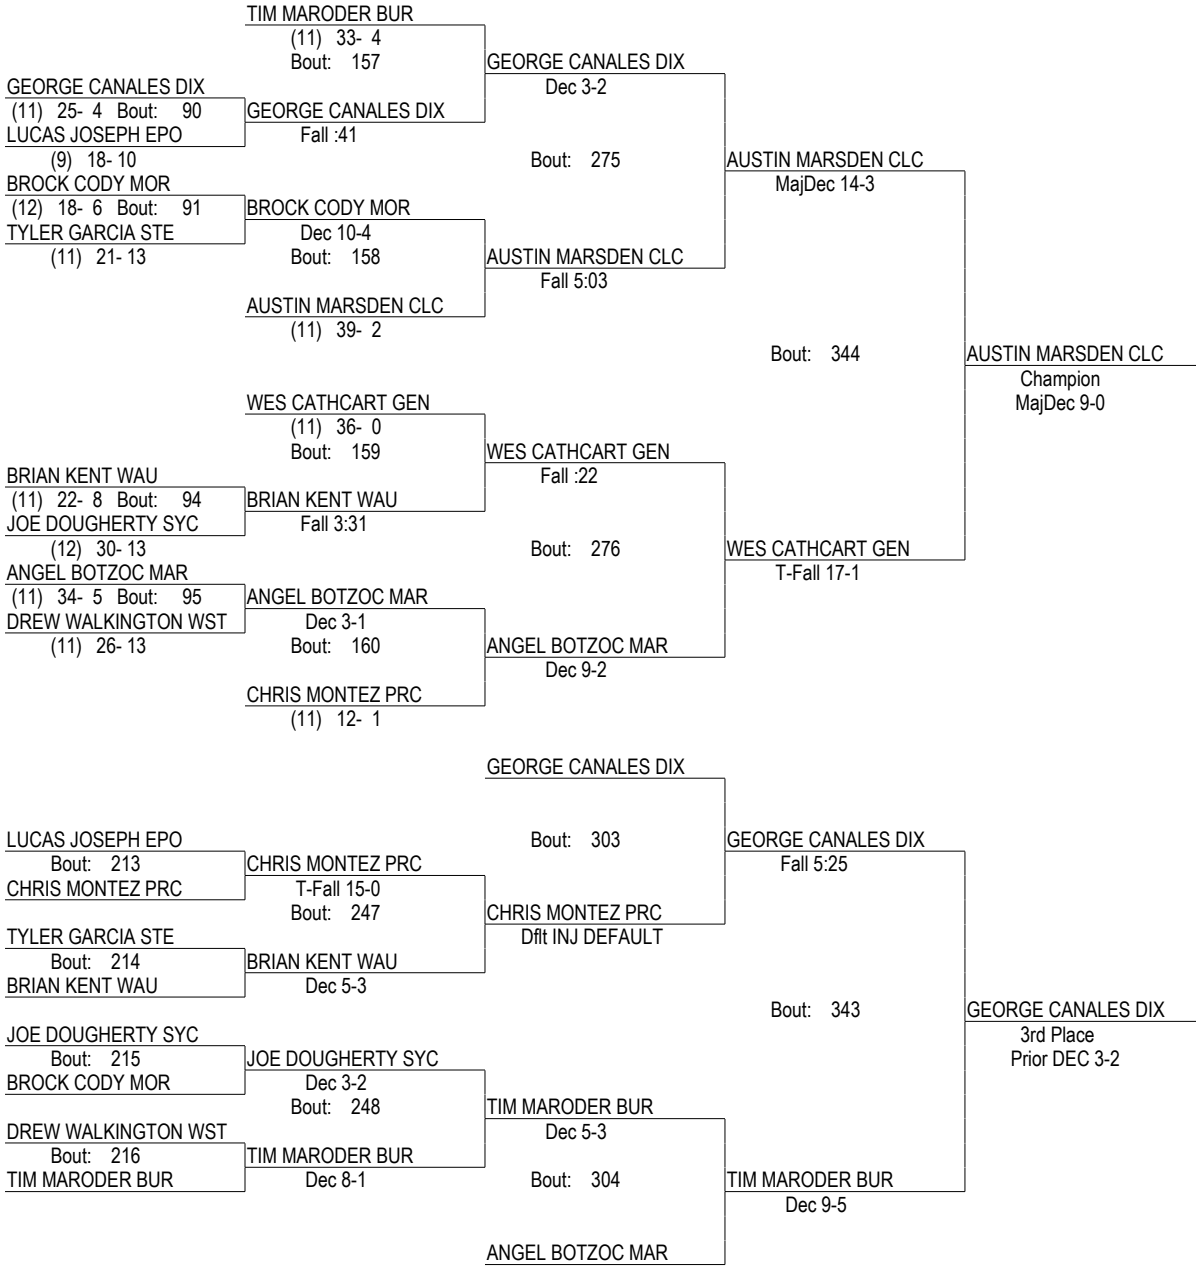

171

- Place Winners -
 1st TAYLOR SCHUCK BUR (12) 29- 2
 2nd C.J. NAVARRO ROC (11) 28- 3
 3rd JARED KOCH WSM (11) 23- 3
 4th ALEX GUTIERREZ PWD (11) 31- 8

IHSA Sectional Meet 2010

2/12-2/13 2010

189

- Place Winners -
 1st AUSTIN MARSDEN CLC (11) 42- 2
 2nd WES CATHCART GEN (11) 38- 1
 3rd GEORGE CANALES DIX (11) 29- 5
 4th TIM MARODER BUR (11) 36- 6