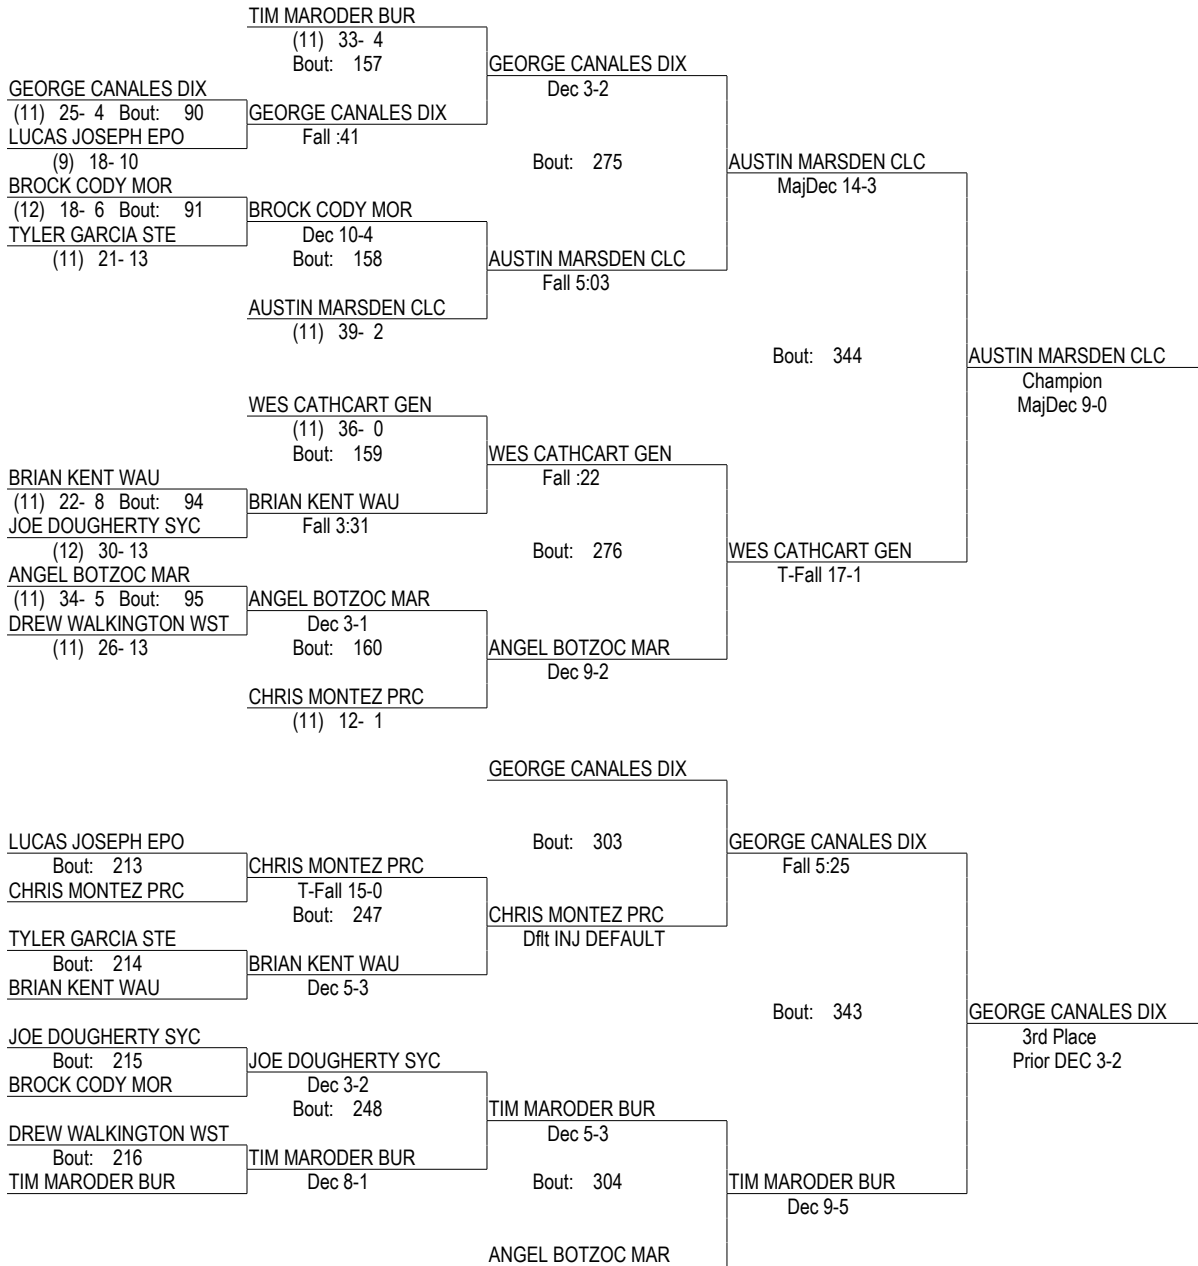

IHSA Sectional Meet 2010

2/12-2/13 2010

189

- Place Winners -
1st AUSTIN MARSDEN CLC (11) 42- 2
2nd WES CATHCART GEN (11) 38- 1
3rd GEORGE CANALES DIX (11) 29- 5
4th TIM MARODER BUR (11) 36- 6