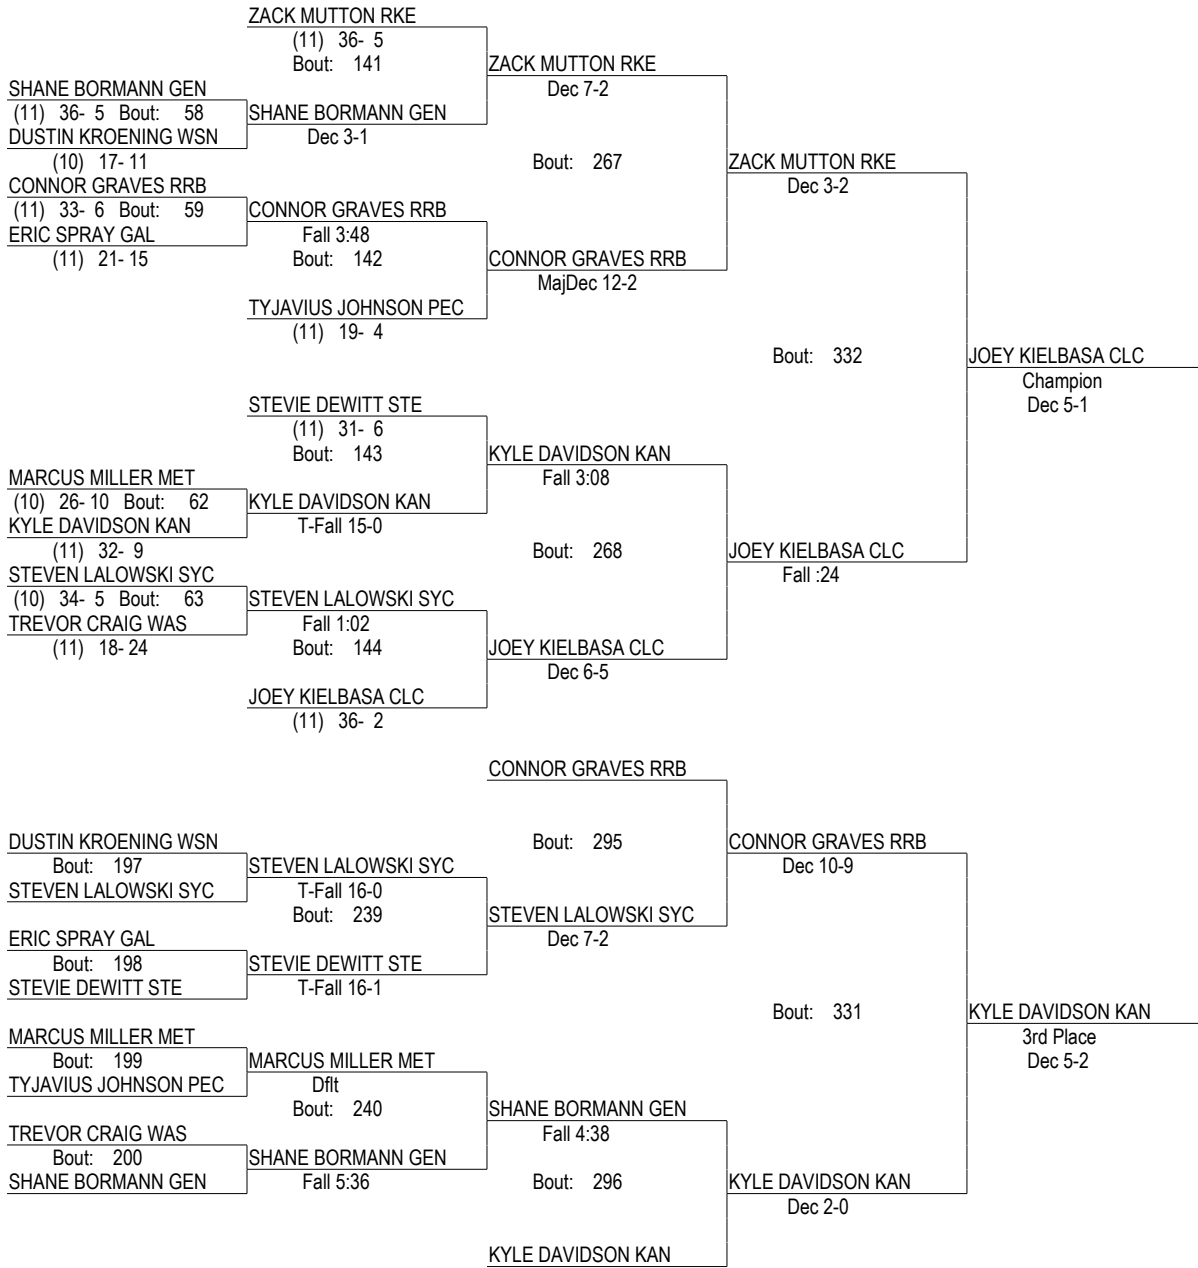

IHSA Sectional Meet 2010

2/12-2/13 2010

145

- Place Winners -
1st JOEY KIELBASA CLC (11) 39- 2
2nd ZACK MUTTON RKE (11) 38- 6
3rd KYLE DAVIDSON KAN (11) 36- 10
4th CONNOR GRAVES RRB (11) 36- 8