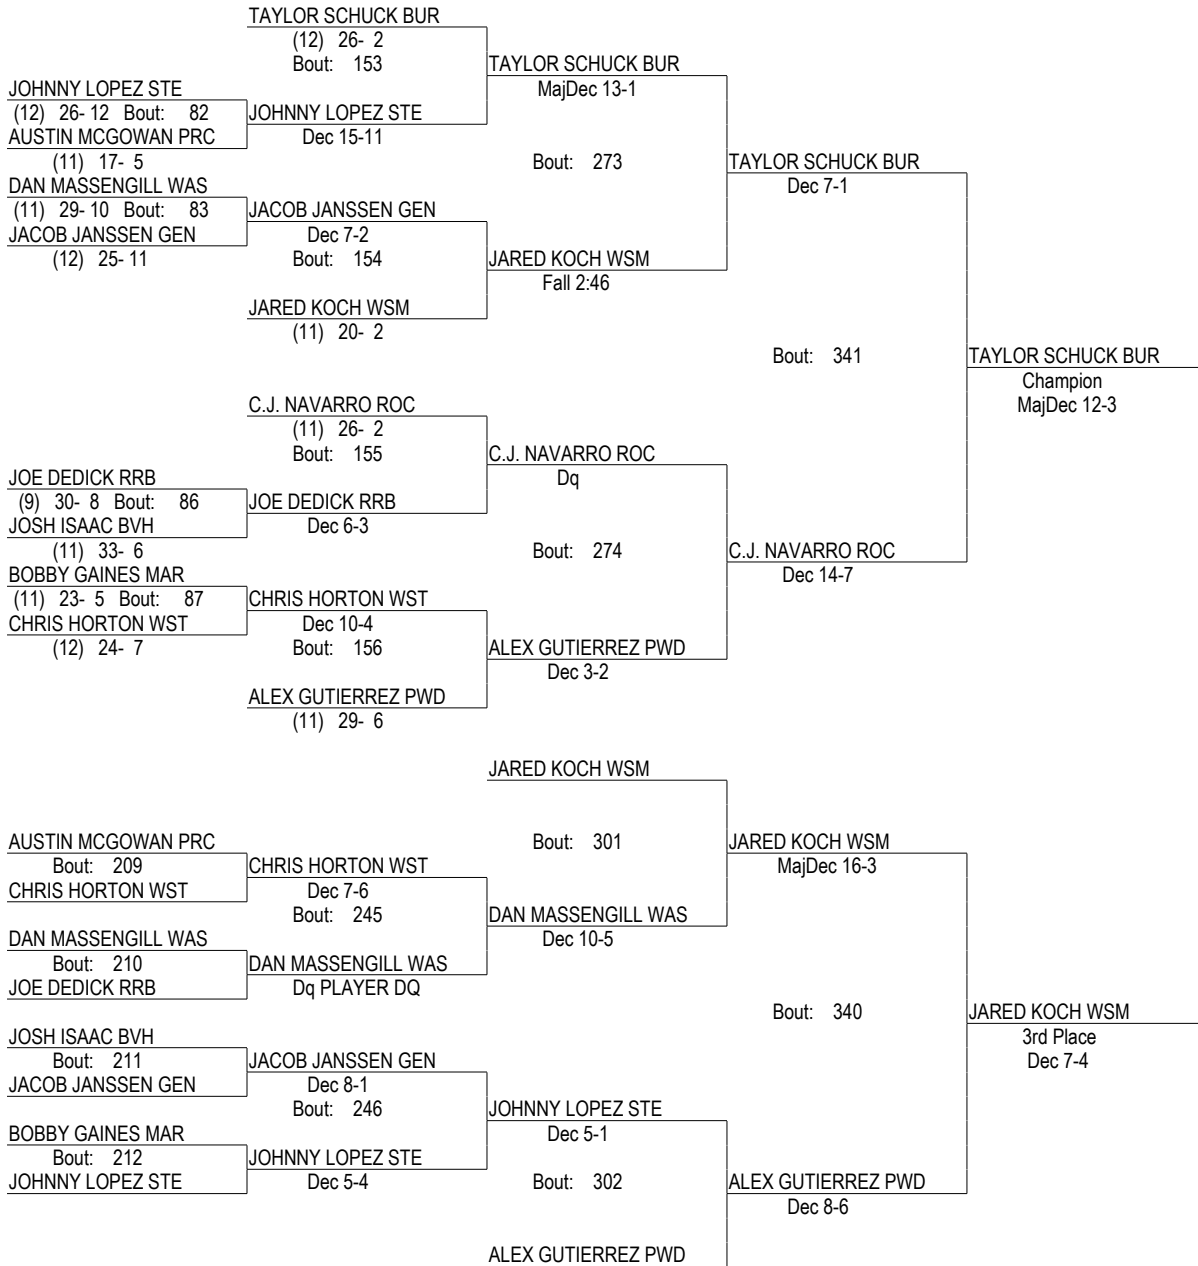

IHSA Sectional Meet 2010

2/12-2/13 2010

171

- Place Winners -
1st TAYLOR SCHUCK BUR (12) 29- 2
2nd C.J. NAVARRO ROC (11) 28- 3
3rd JARED KOCH WSM (11) 23- 3
4th ALEX GUTIERREZ PWD (11) 31- 8