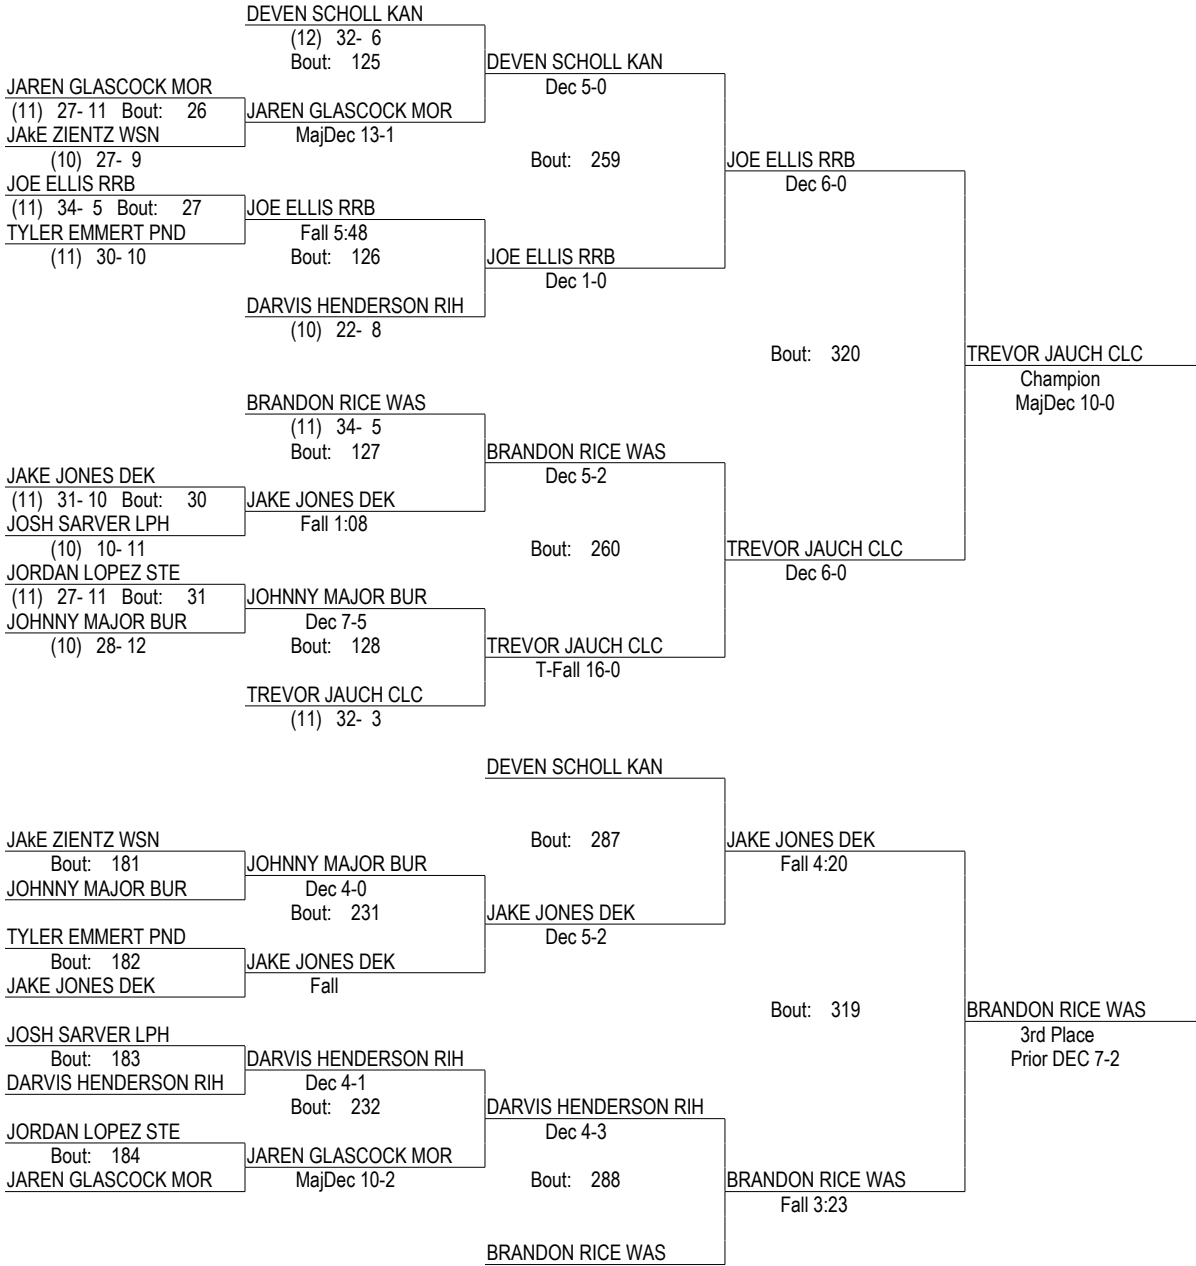

IHSA Sectional Meet 2010

2/12-2/13 2010

125

- Place Winners -
1st TREVOR JAUCH CLC (11) 35- 3
2nd JOE ELLIS RRB (11) 37- 6
3rd BRANDON RICE WAS (11) 37- 6
4th JAKE JONES DEK (11) 35- 12