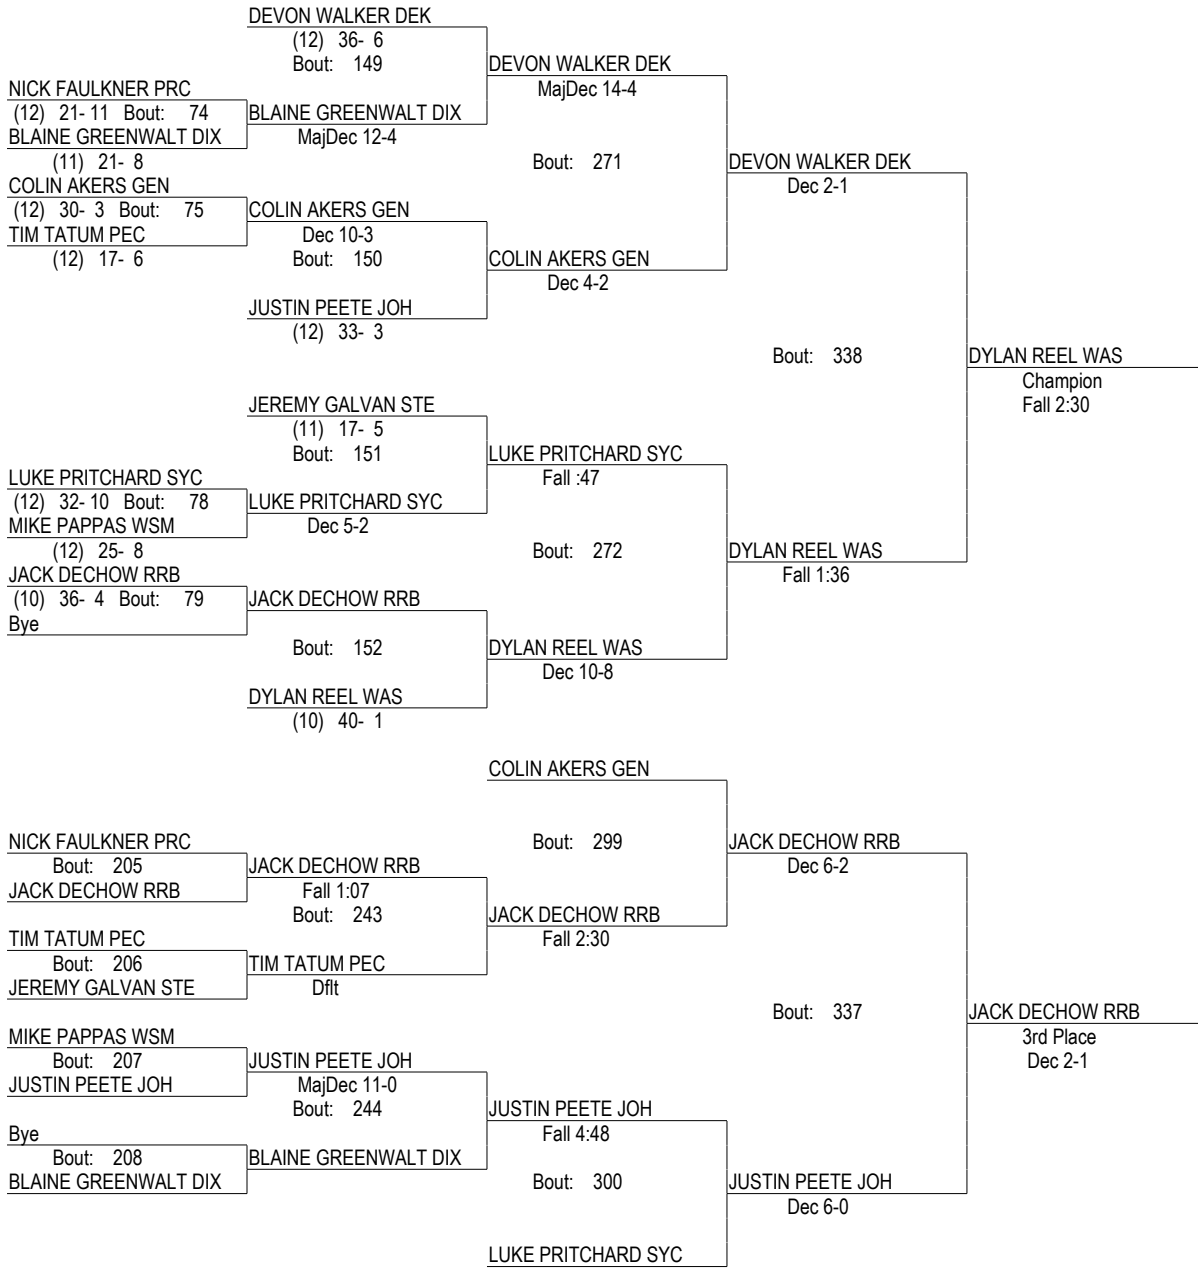

2/12-2/13 2010

160

- Place Winners -
- 1st DYLAN REEL WAS (10) 43- 1
 - 2nd DEVON WALKER DEK (12) 38- 7
 - 3rd JACK DECHOW RRB (10) 40- 5
 - 4th JUSTIN PEETE JOH (12) 36- 5

IHSA Sectional Meet 2010

2/12-2/13 2010