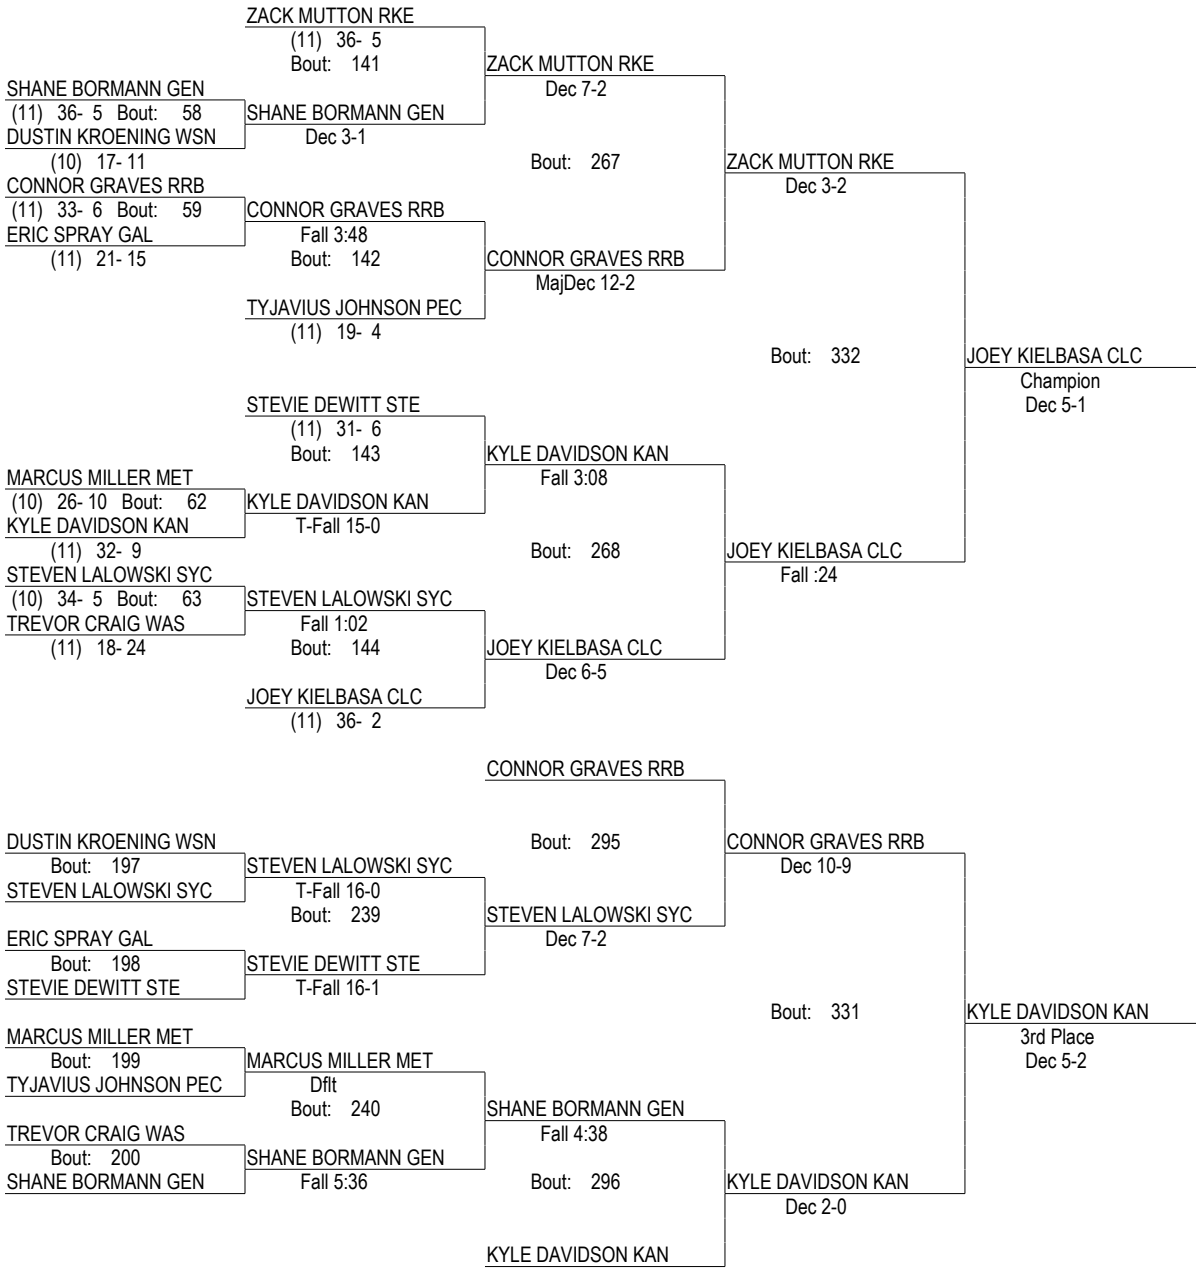

135

- Place Winners -
 1st CHRISTIAN MALOUF CLC (12) 38- 6
 2nd TYLER BALSLEY STE (11) 26- 7
 3rd SHANE LAY SYC (12) 29- 16
 4th KEEGAN MCCARTY PWD (12) 34- 6

IHSA Sectional Meet 2010

2/12-2/13 2010

145

- Place Winners -
- 1st JOEY KIELBASA CLC (11) 39- 2
 - 2nd ZACK MUTTON RKE (11) 38- 6
 - 3rd KYLE DAVIDSON KAN (11) 36- 10
 - 4th CONNOR GRAVES RRB (11) 36- 8