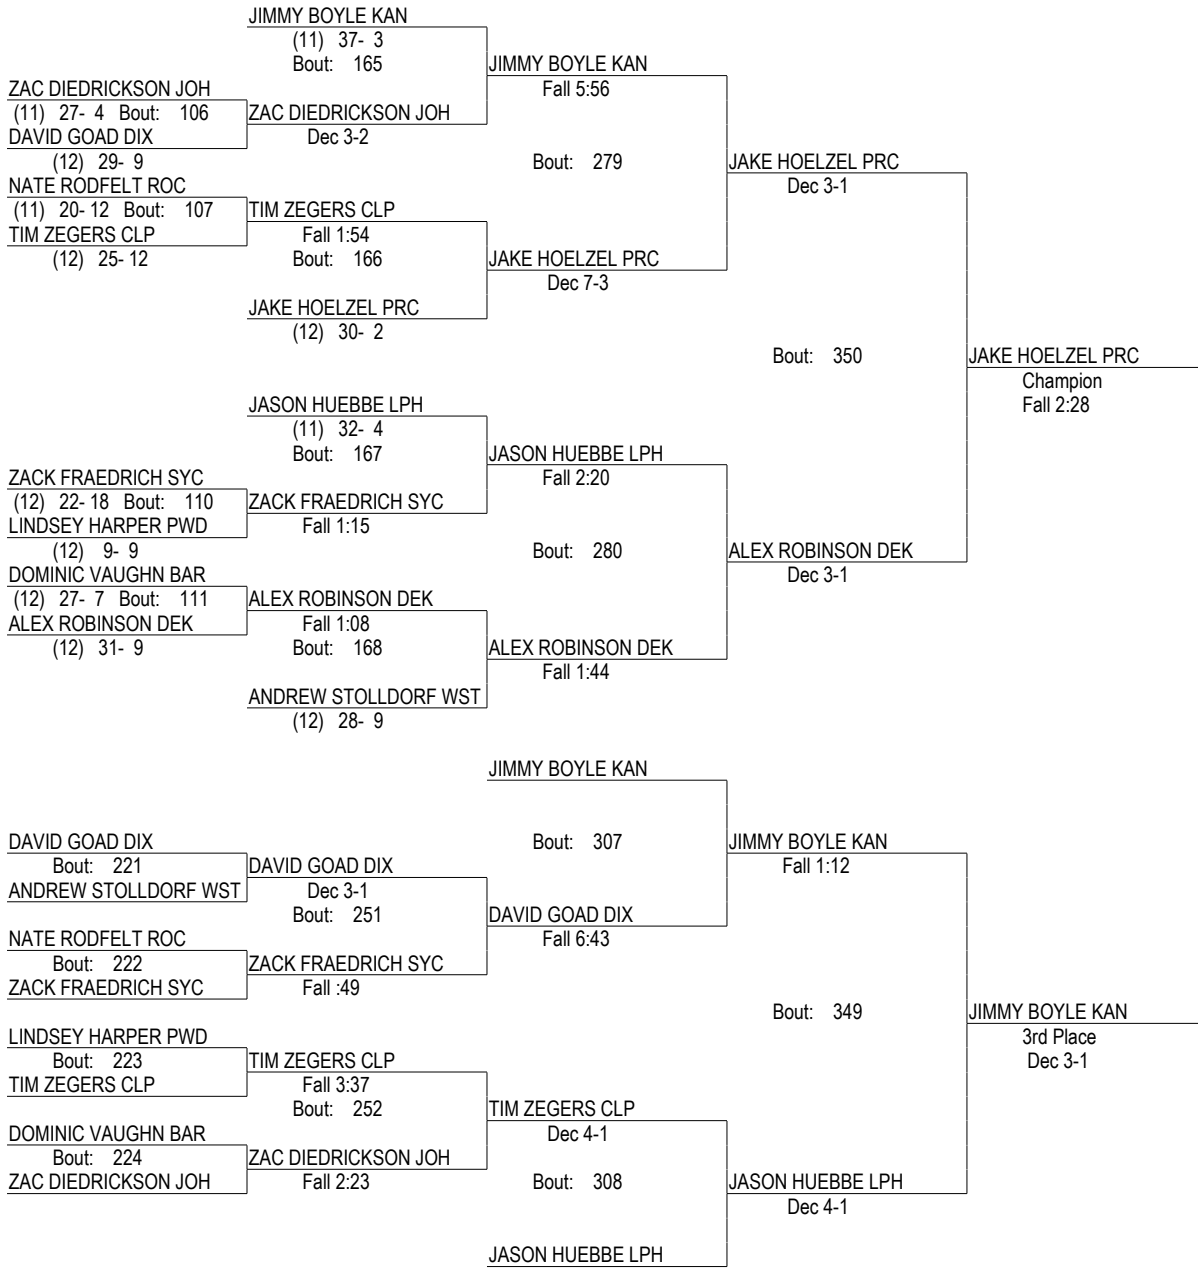

IHSA Sectional Meet 2010

2/12-2/13 2010

215

- Place Winners -
- 1st GAGE HARRAH CLC (10) 31- 3
 - 2nd DAVID VINTON CLP (12) 29- 6
 - 3rd NATE JOSEPH EPO (12) 35- 1
 - 4th COLE SPINKS GAL (11) 27- 11

IHSA Sectional Meet 2010

2/12-2/13 2010

285

- Place Winners -
- 1st JAKE HOELZEL PRC (12) 33- 2
 - 2nd ALEX ROBINSON DEK (12) 34- 10
 - 3rd JIMMY BOYLE KAN (11) 40- 4
 - 4th JASON HUEBBE LPH (11) 34- 6