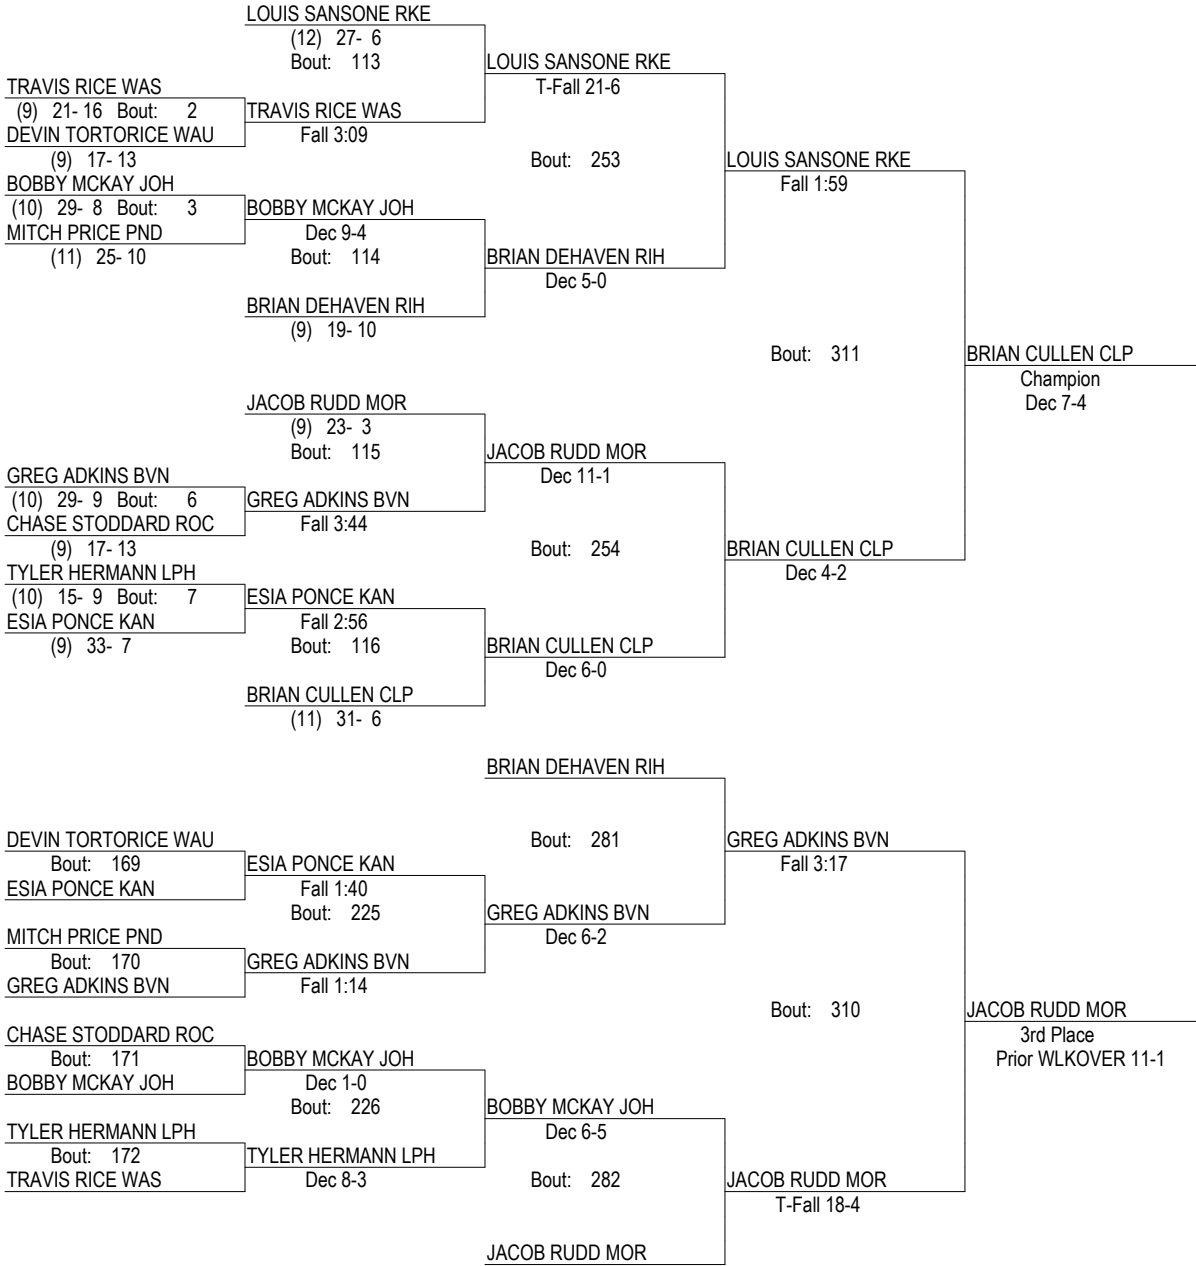

# IHSA Sectional Meet 2010

2/12-2/13 2010

103

- Place Winners -  
 1st BRIAN CULLEN CLP (11) 34- 6  
 2nd LOUIS SANSONE RKE (12) 29- 7  
 3rd JACOB RUDD MOR (9) 26- 4  
 4th GREG ADKINS BVN (10) 33- 11