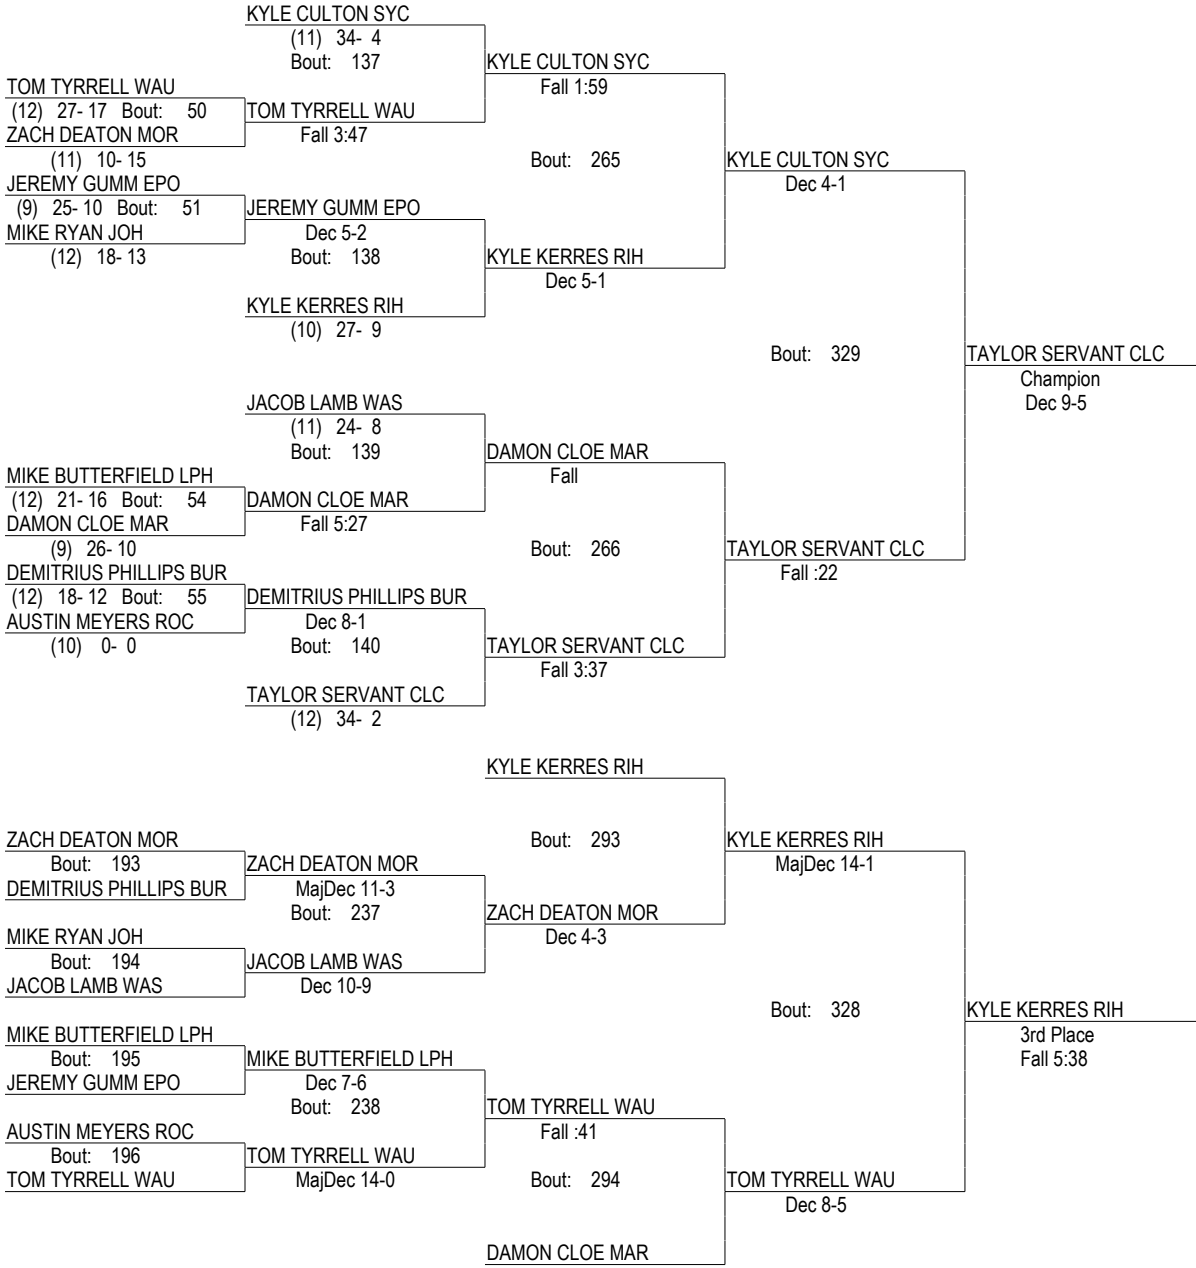

IHSA Sectional Meet 2010

2/12-2/13 2010

140

1. Place Winners -
   1st TAYLOR SERVANT CLC (12) 37- 2
   2nd KYLE CULTON SYC (11) 36- 5
   3rd KYLE KERRES RIH (10) 30- 10
   4th TOM TYRRELL WAU (12) 31- 19