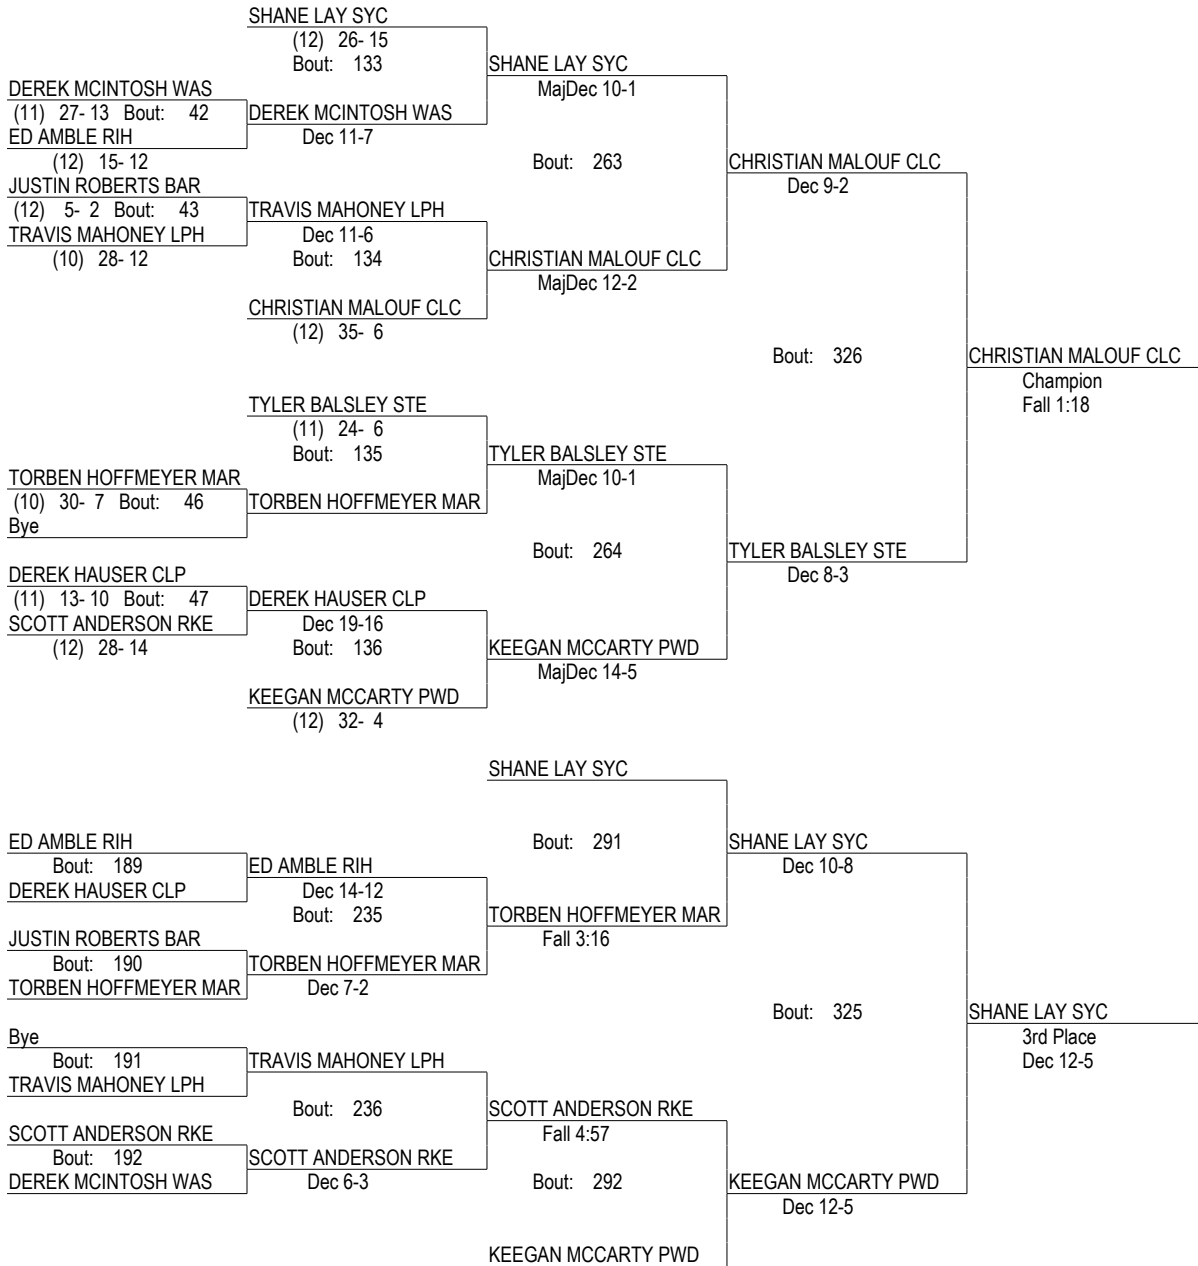

IHSA Sectional Meet 2010

2/12-2/13 2010

135

- Place Winners -
1st CHRISTIAN MALOUF CLC (12) 38- 6
2nd TYLER BALSLEY STE (11) 26- 7
3rd SHANE LAY SYC (12) 29- 16
4th KEEGAN MCCARTY PWD (12) 34- 6