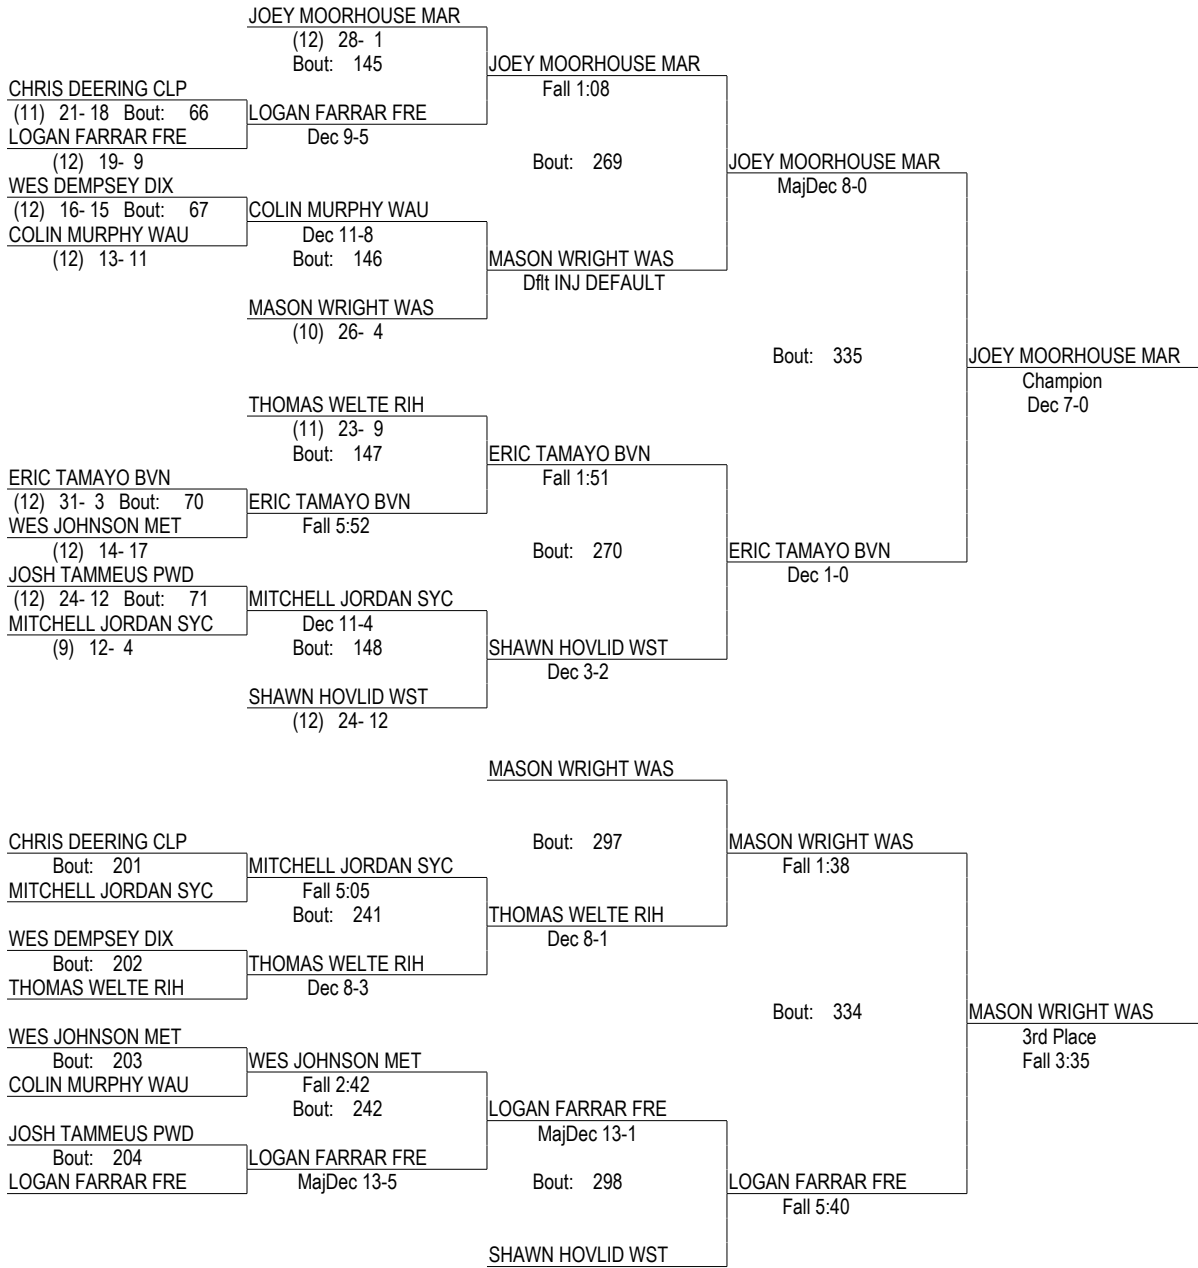

IHSA Sectional Meet 2010

2/12-2/13 2010

152

1. Place Winners -
2. 1st JOEY MOORHOUSE MAR (12) 31- 1
   - 2nd ERIC TAMAYO BVN (12) 34- 4
   - 3rd MASON WRIGHT WAS (10) 29- 5
   - 4th LOGAN FARRAR FRE (12) 23- 11