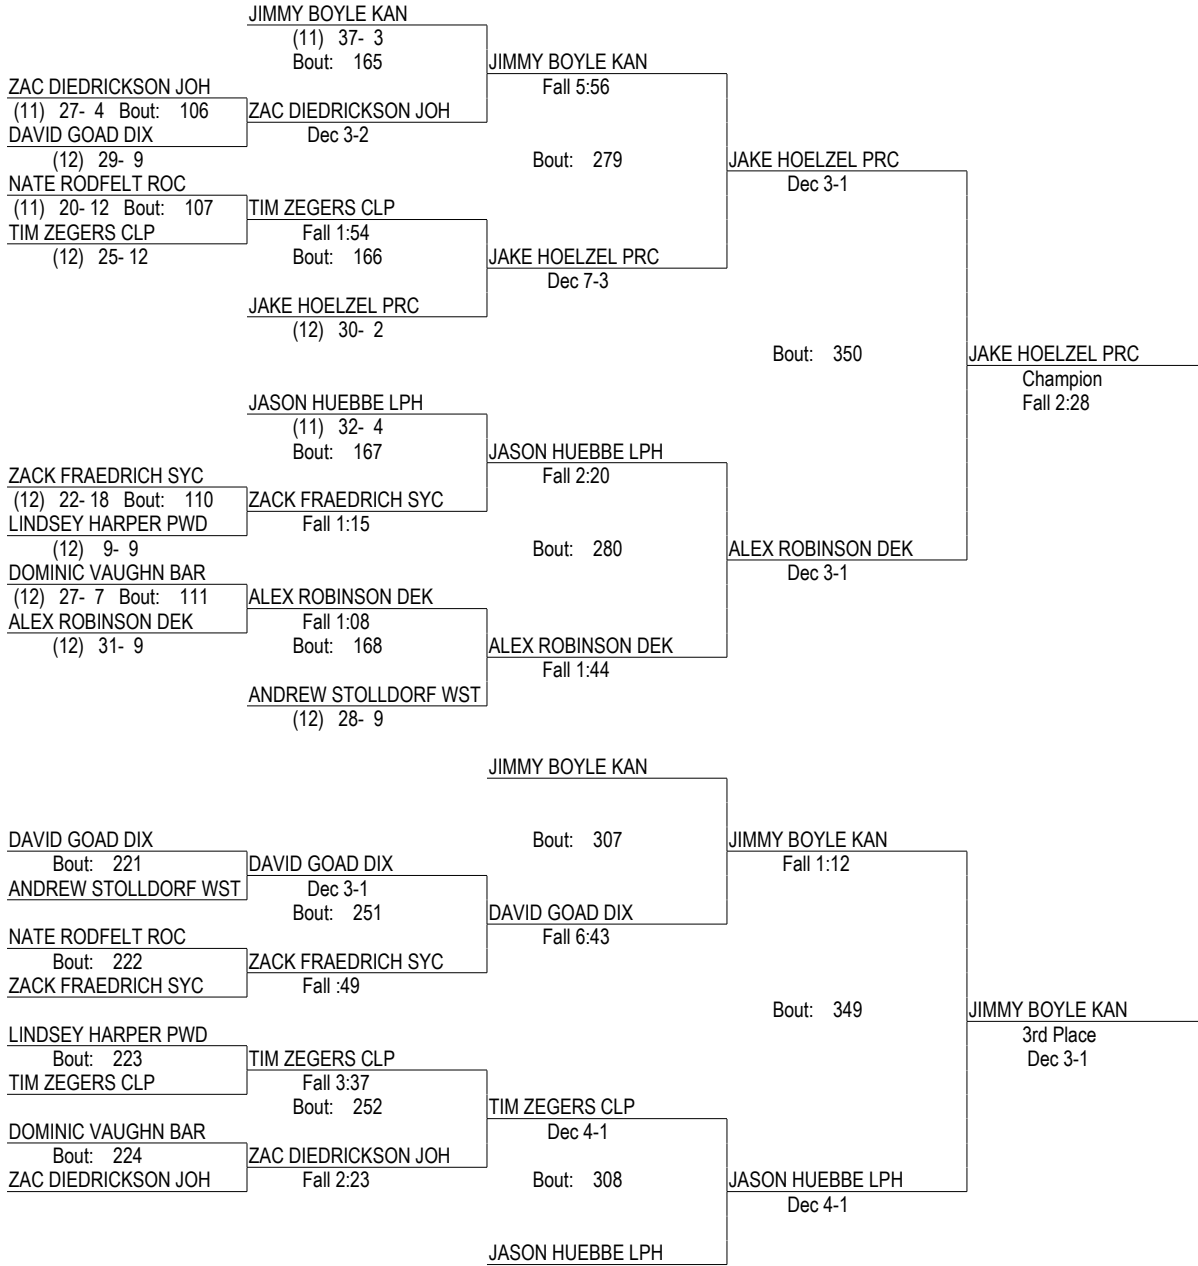

IHSA Sectional Meet 2010

2/12-2/13 2010

285

1. Place Winners -
2. 1st JAKE HOELZEL PRC (12) 33- 2
   - 2nd ALEX ROBINSON DEK (12) 34- 10
   - 3rd JIMMY BOYLE KAN (11) 40- 4
   - 4th JASON HUEBBE LPH (11) 34- 6