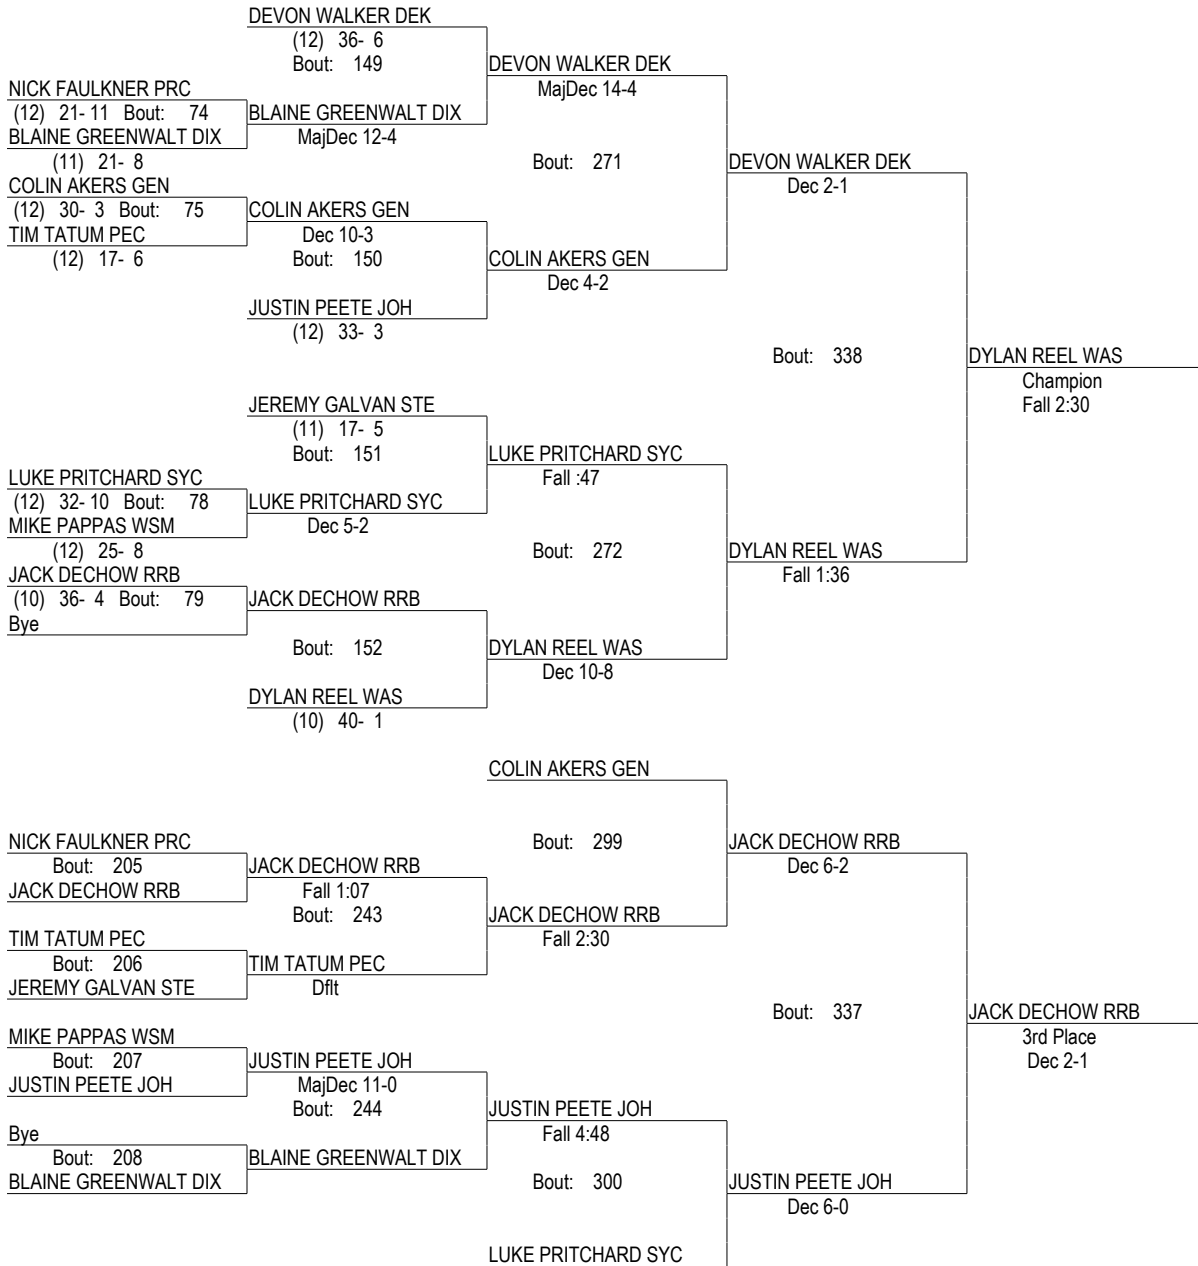

IHSA Sectional Meet 2010

2/12-2/13 2010

160

- Place Winners -
1st DYLAN REEL WAS (10) 43- 1
2nd DEVON WALKER DEK (12) 38- 7
3rd JACK DECHOW RRB (10) 40- 5
4th JUSTIN PEETE JOH (12) 36- 5