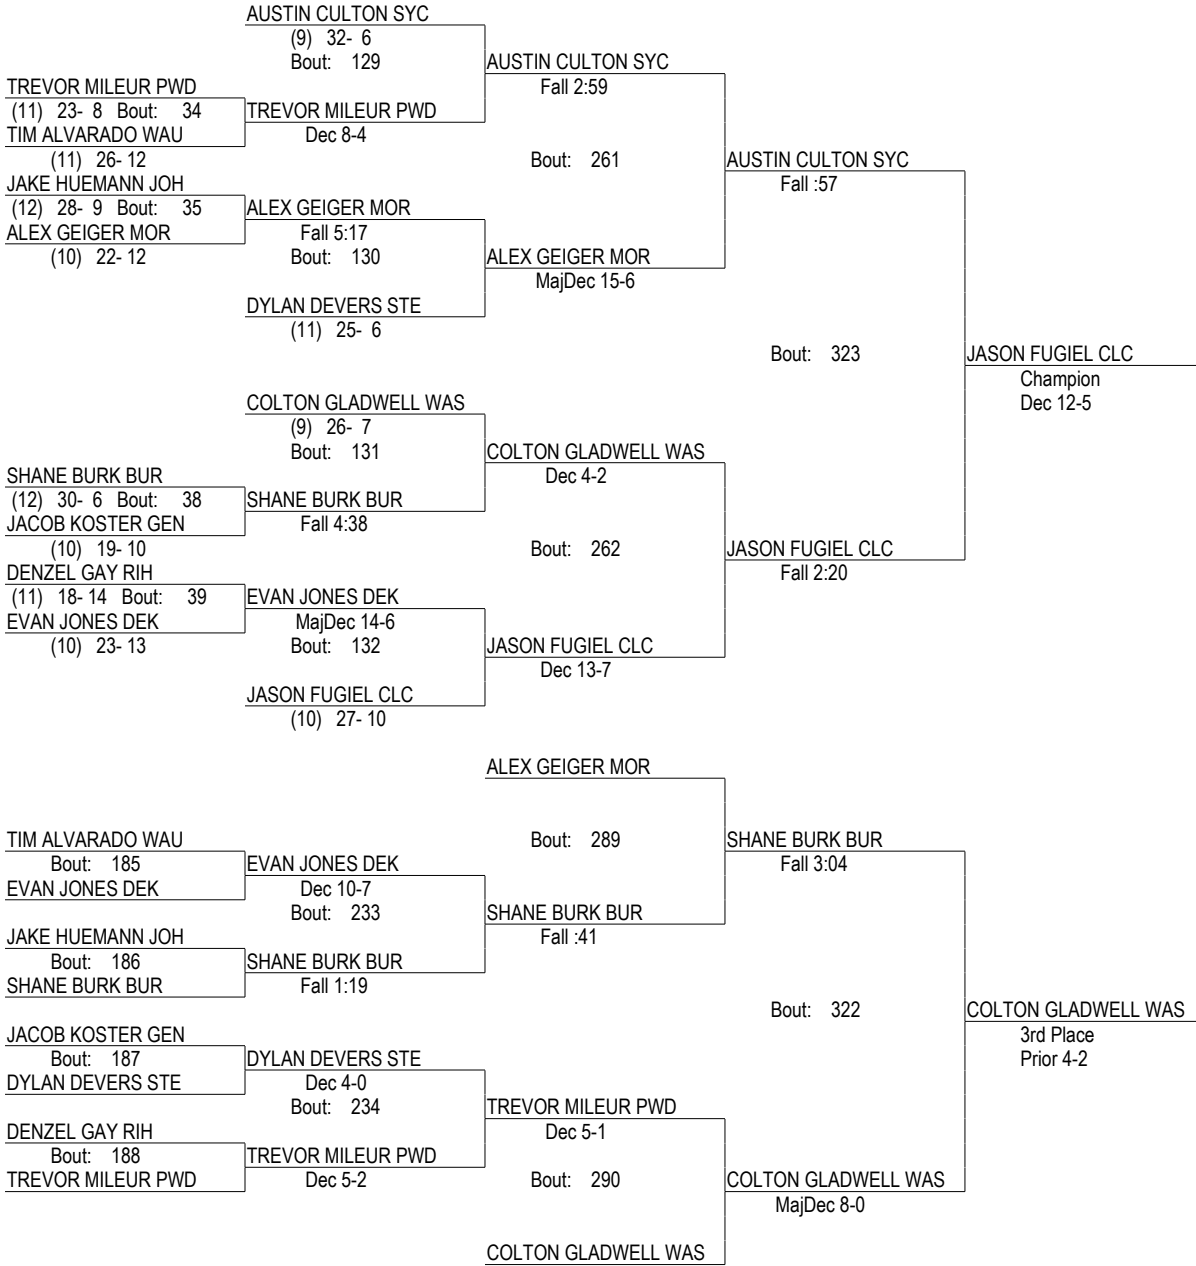

IHSA Sectional Meet 2010

2/12-2/13 2010

130

- Place Winners -
1st JASON FUGIEL CLC (10) 30- 10
2nd AUSTIN CULTON SYC (9) 34- 7
3rd COLTON GLADWELL WAS (9) 29- 8
4th SHANE BURK BUR (12) 34- 8