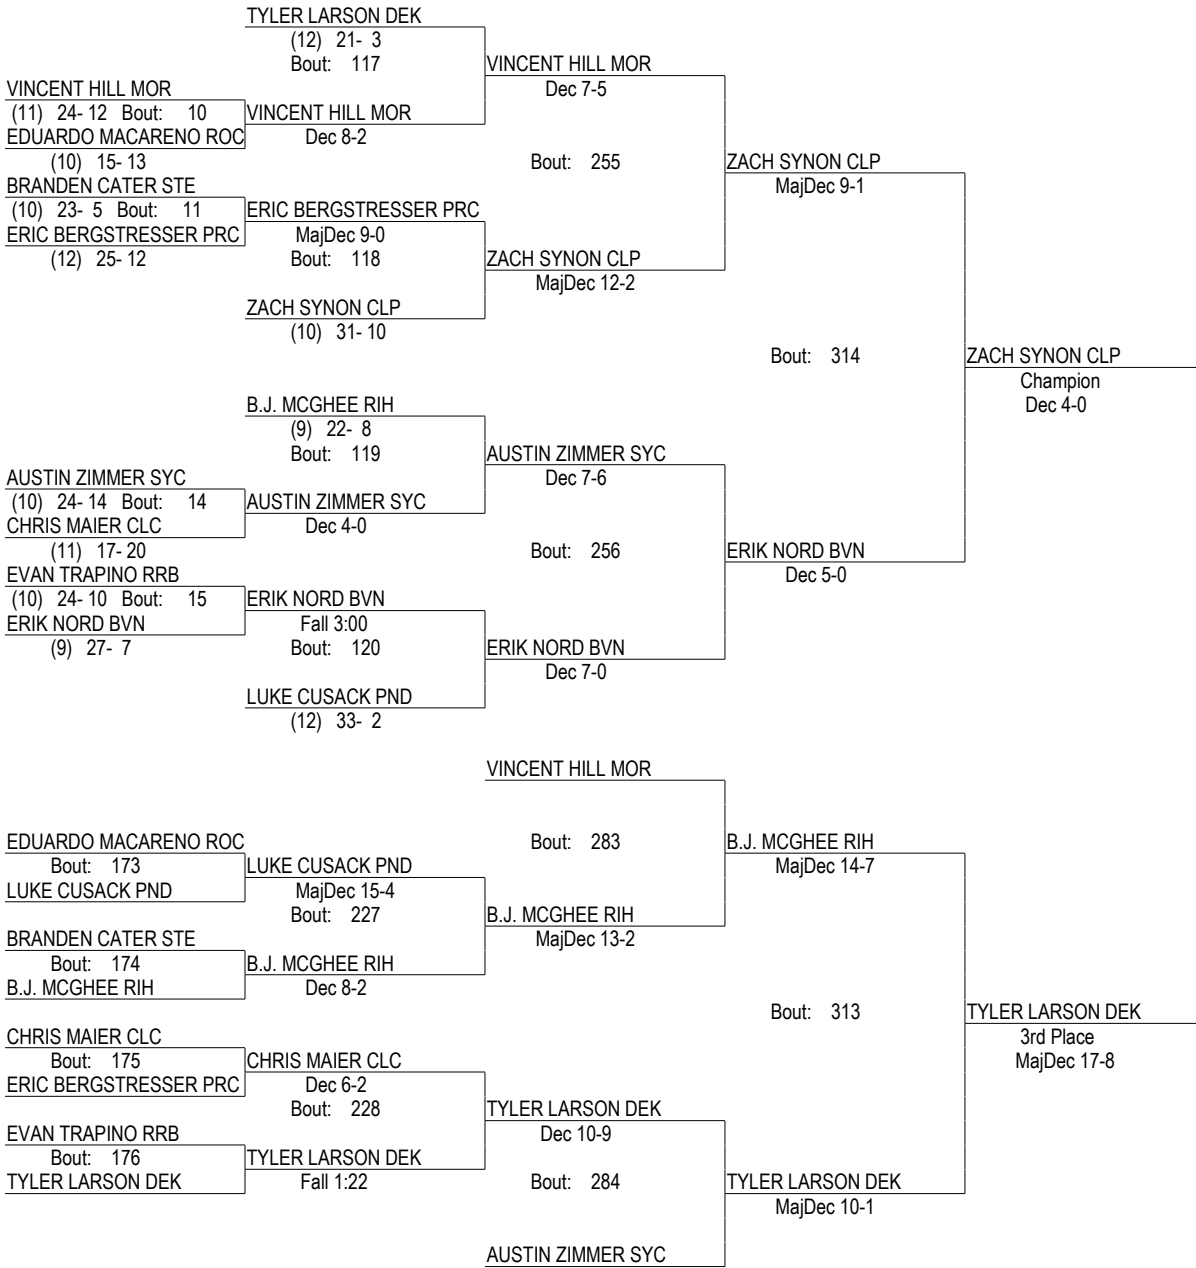

IHSA Sectional Meet 2010

2/12-2/13 2010

112

1. Place Winners -
2. 1st ZACH SYNON CLP (10) 34- 10
   - 2nd ERIK NORD BVN (9) 30- 8
   - 3rd TYLER LARSON DEK (12) 25- 4
   - 4th B.J. MCGHEE RIH (9) 25- 10