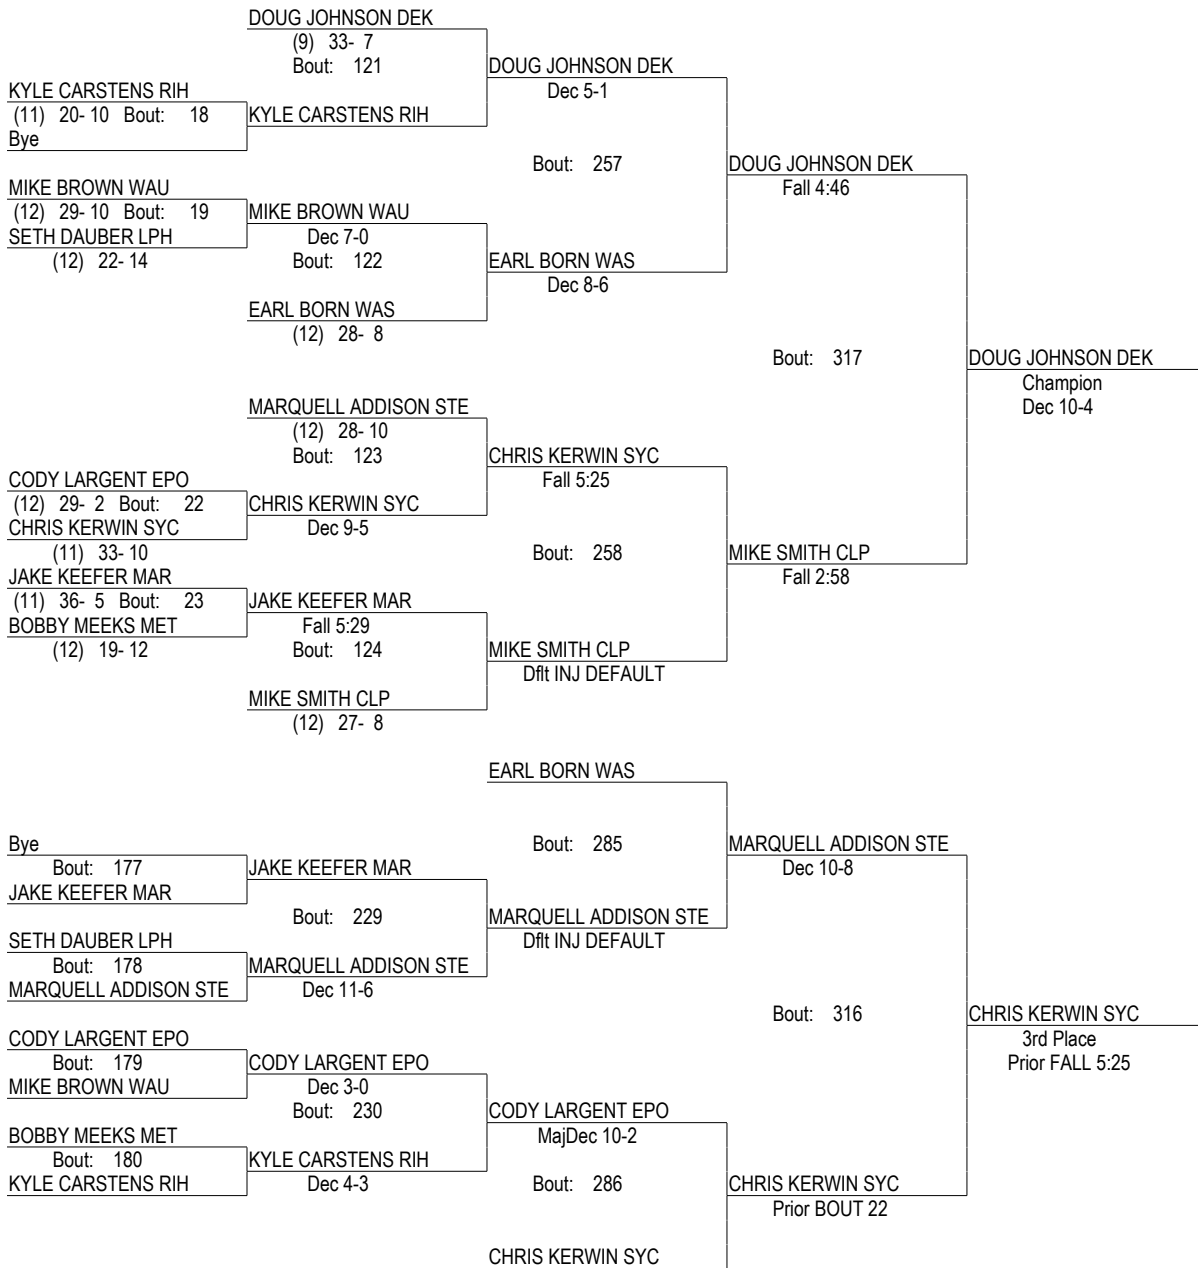

IHSA Sectional Meet 2010

2/12-2/13 2010

119

1. Place Winners -
2. 1st DOUG JOHNSON DEK (9) 36- 7
   - 2nd MIKE SMITH CLP (12) 29- 9
   - 3rd CHRIS KERWIN SYC (11) 37- 11
   - 4th MARQUELL ADDISON STE (12) 31- 12