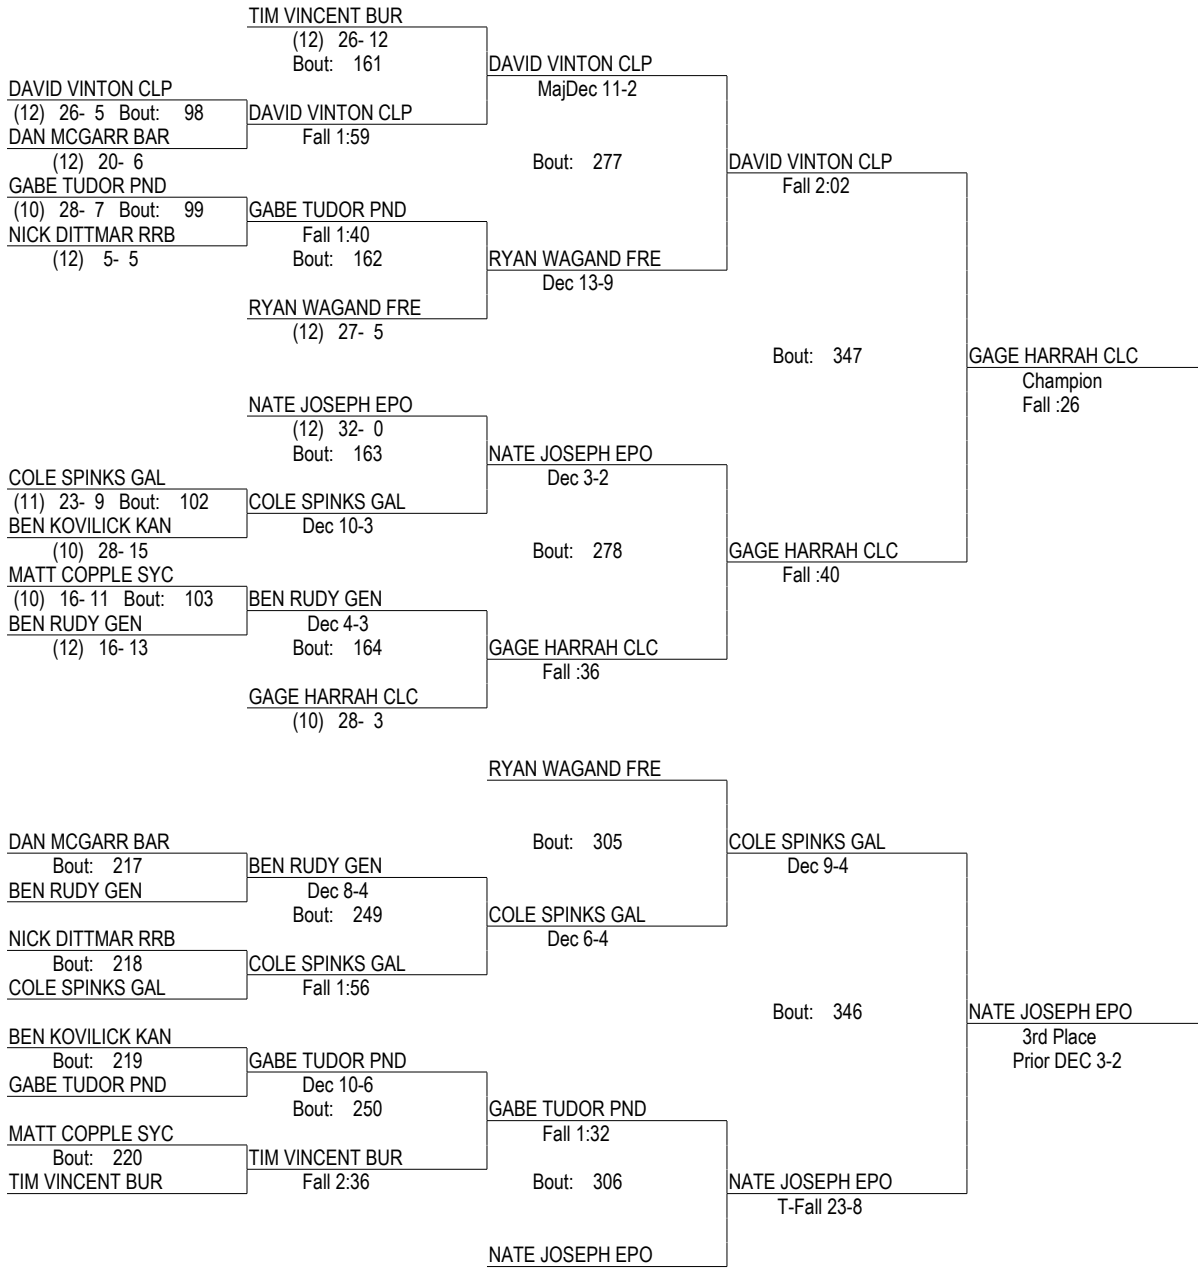

IHSA Sectional Meet 2010

2/12-2/13 2010

215

- Place Winners -
1st GAGE HARRAH CLC (10) 31- 3
2nd DAVID VINTON CLP (12) 29- 6
3rd NATE JOSEPH EPO (12) 35- 1
4th COLE SPINKS GAL (11) 27- 11