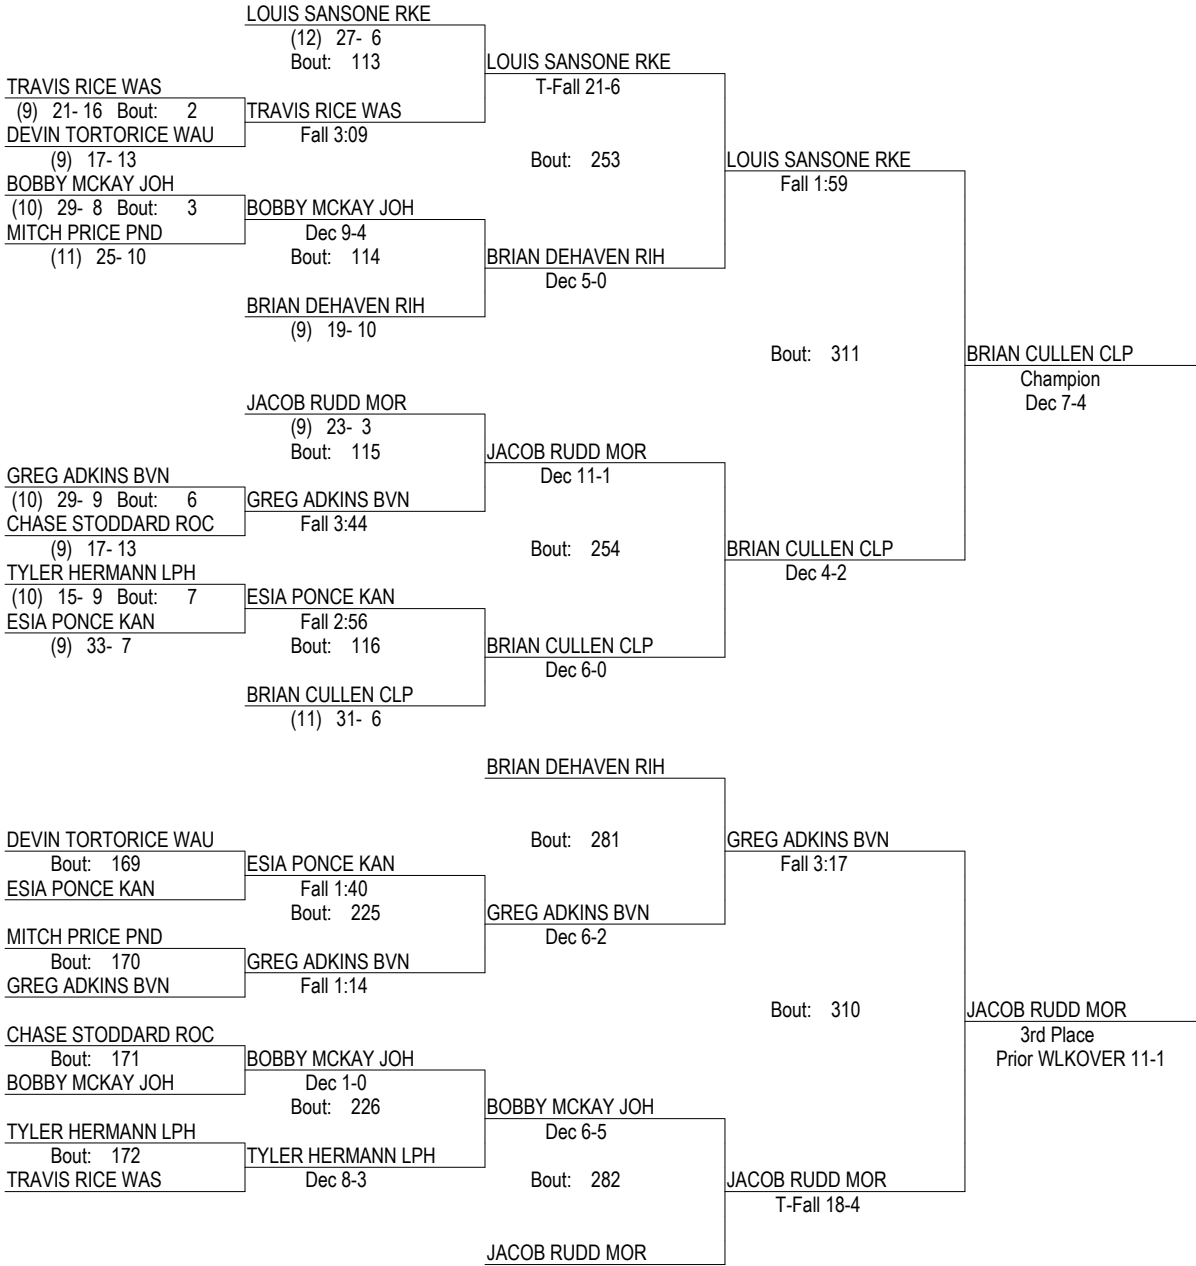

IHSA Sectional Meet 2010

2/12-2/13 2010

103

- Place Winners -
 1st BRIAN CULLEN CLP (11) 34- 6
 2nd LOUIS SANSONE RKE (12) 29- 7
 3rd JACOB RUDD MOR (9) 26- 4
 4th GREG ADKINS BVN (10) 33- 11

IHSA Sectional Meet 2010