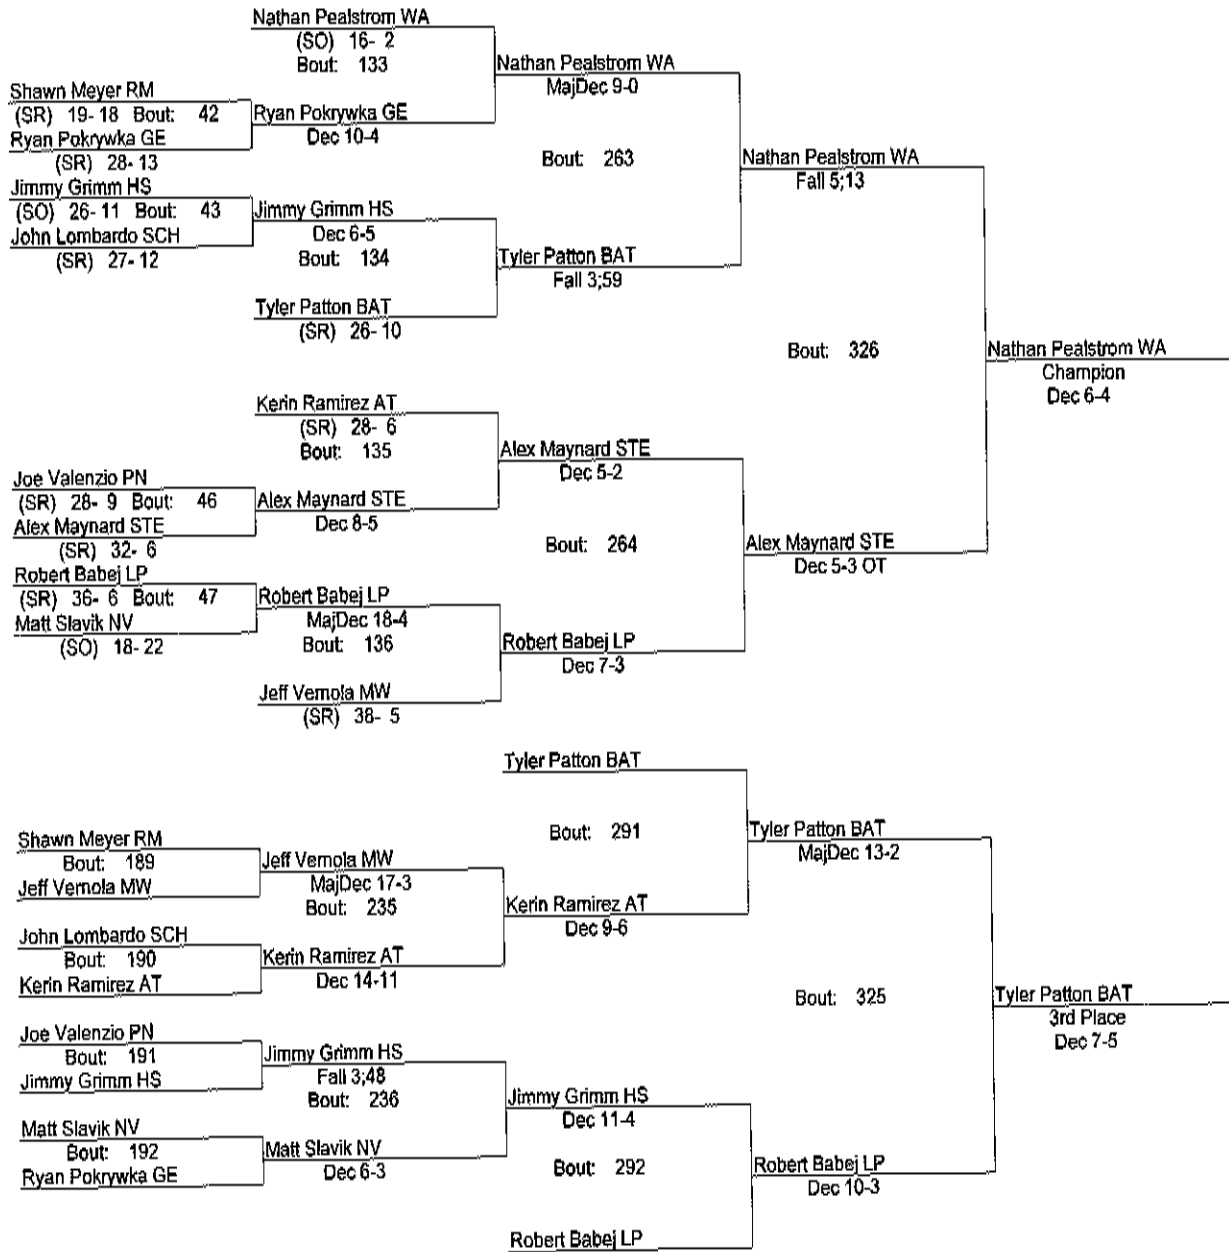

IHSA Sectional February 12 & 13 135

1. Place Winners -

1st Nathan Pealstrom WA	(SO) 19- 2
2nd Alex Maynard STE	(SR) 35- 7
3rd Tyler Patton BAT	(SR) 29- 11
4th Robert Babej LP	(SR) 39- 8