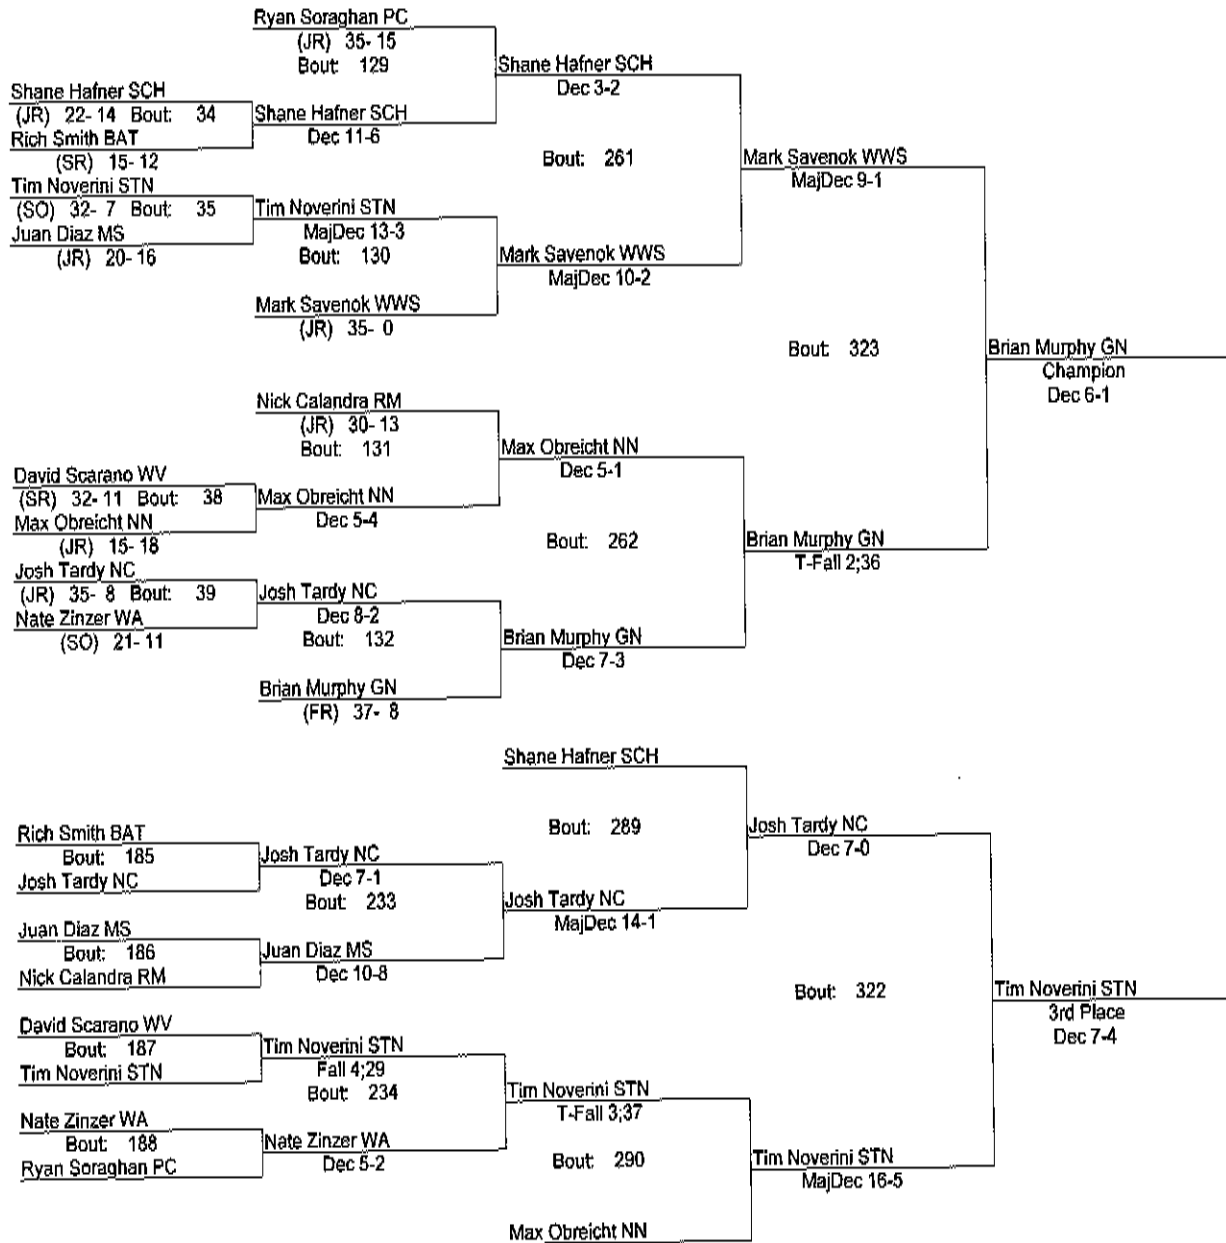

IHSA Sectional February 12 & 13 130

1. Place Winners -
2. 1st Brian Murphy GN (FR) 40- 8
   - 2nd Mark Savenok WWS (JR) 37- 1
   - 3rd Tim Noverini STN (SO) 37- 8
   - 4th Josh Tardy NC (JR) 39-10