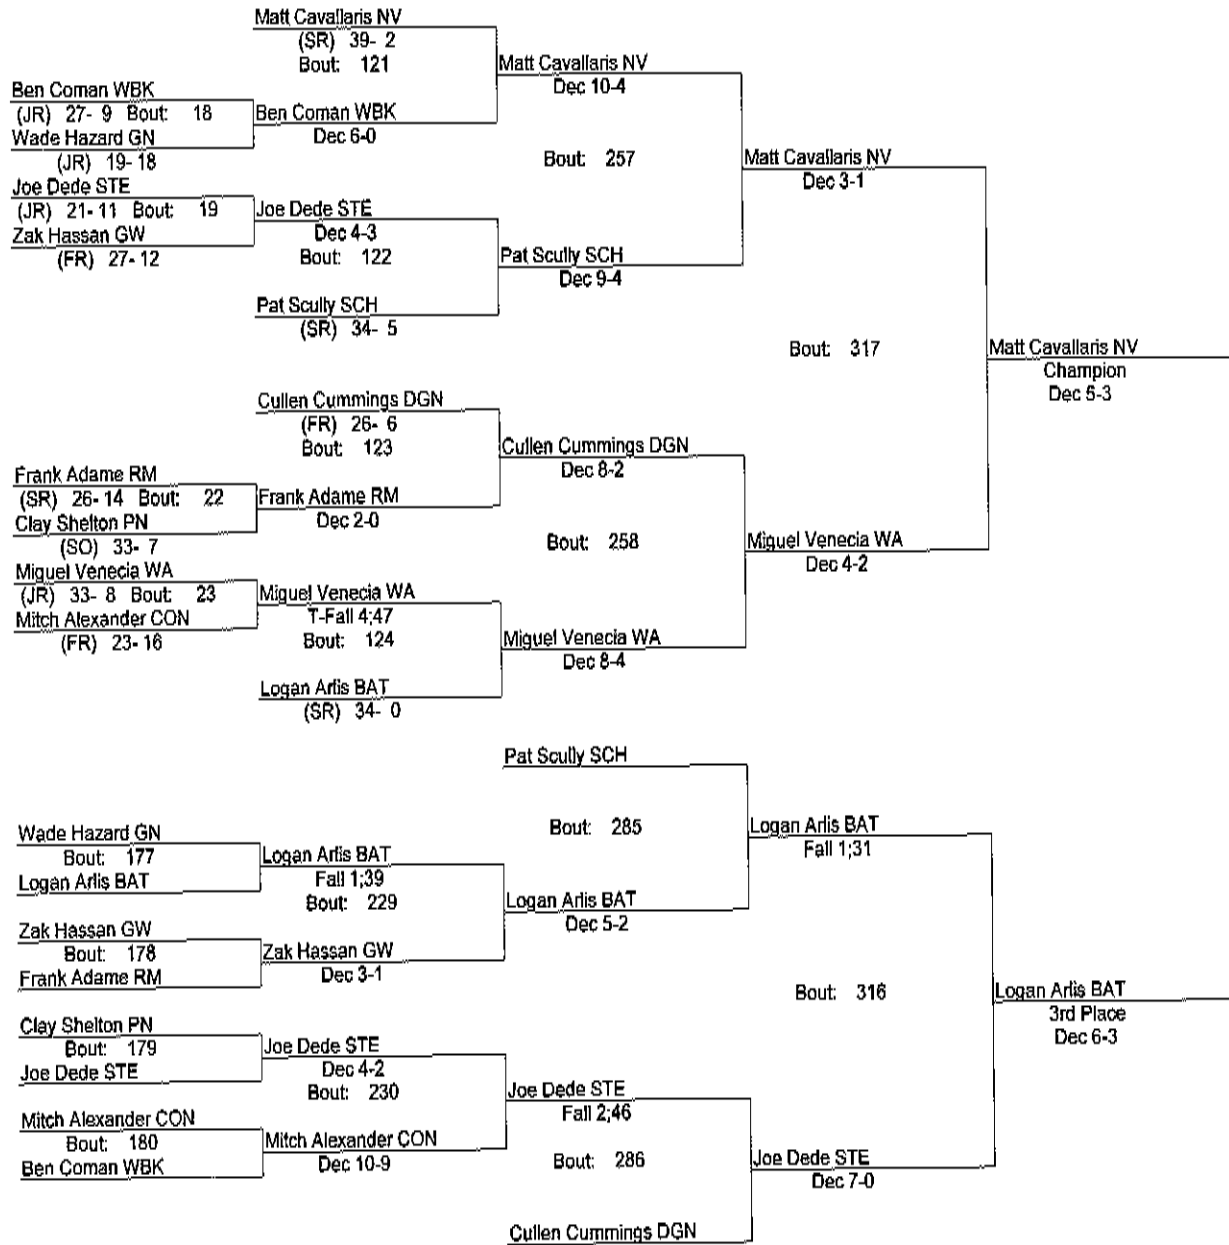

IHSA Sectional

February 12 & 13

119

1. Place Winners -
2. 1st Matt Cavallaris NV (SR) 42- 2
   - 2nd Miguel Venecia WA (JR) 36- 9
   - 3rd Logan Arlis BAT (SR) 38- 1
   - 4th Joe Dede STE (JR) 25-13