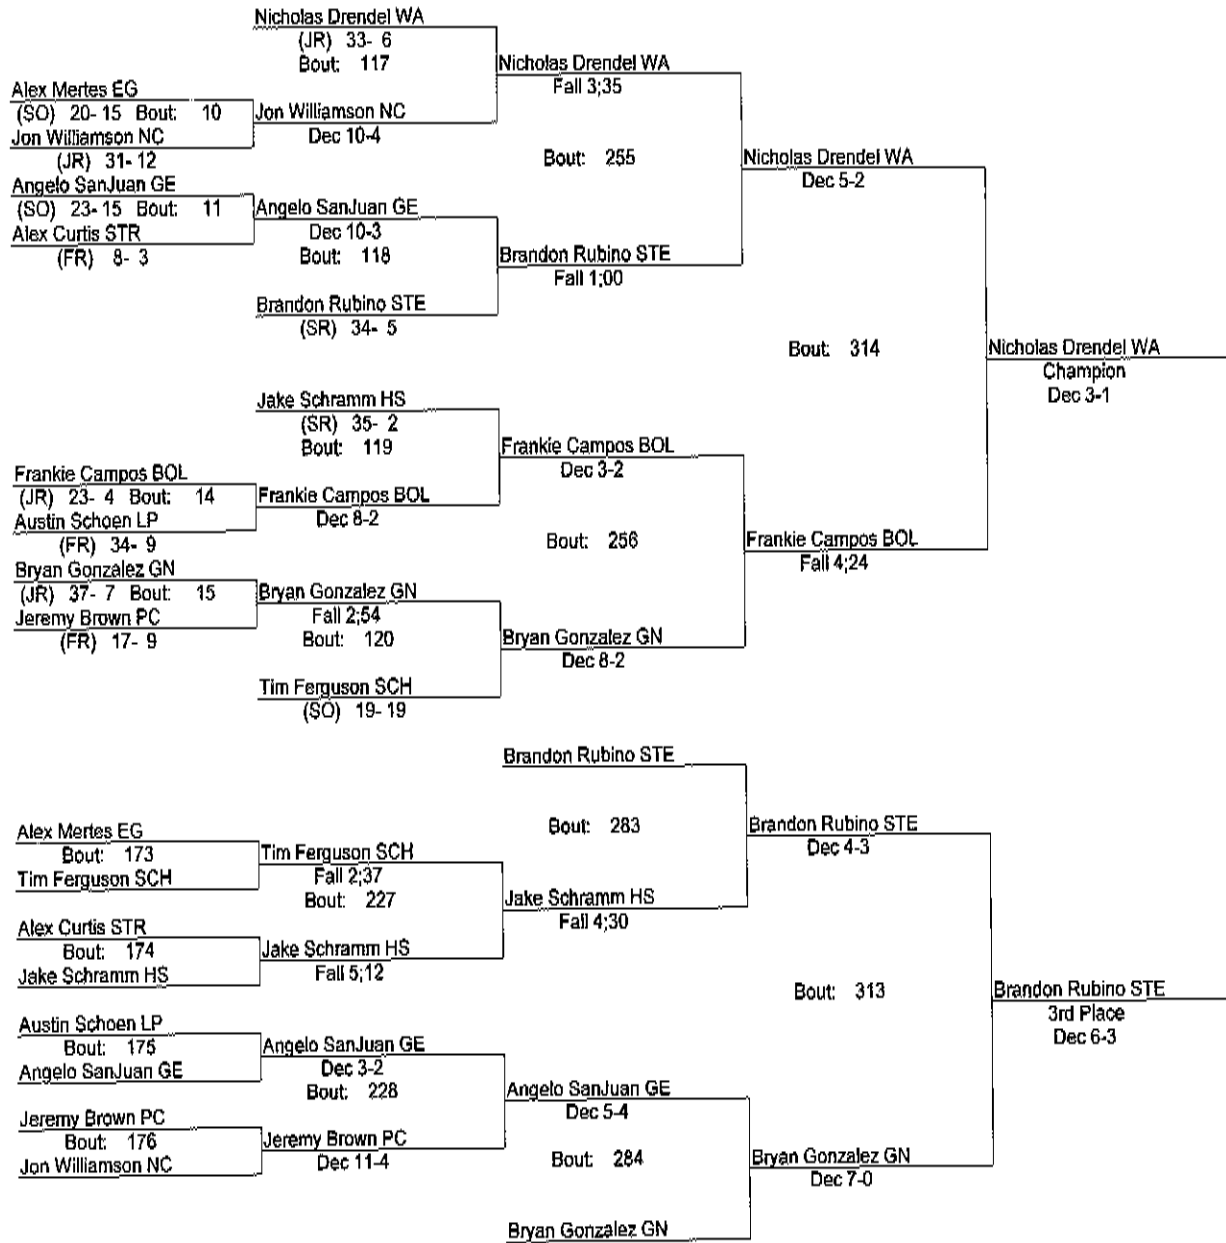

IHSA Sectional February 12 & 13 103

- Place Winners -
 1st Nathan Davis PC (SO) 34- 8
 2nd Johnny Gosinski GN (FR) 43- 3
 3rd Sebastian Pique HS (FR) 38- 6
 4th Ben Clifford CON (FR) 31- 6

IHSA Sectional February 12 & 13 112