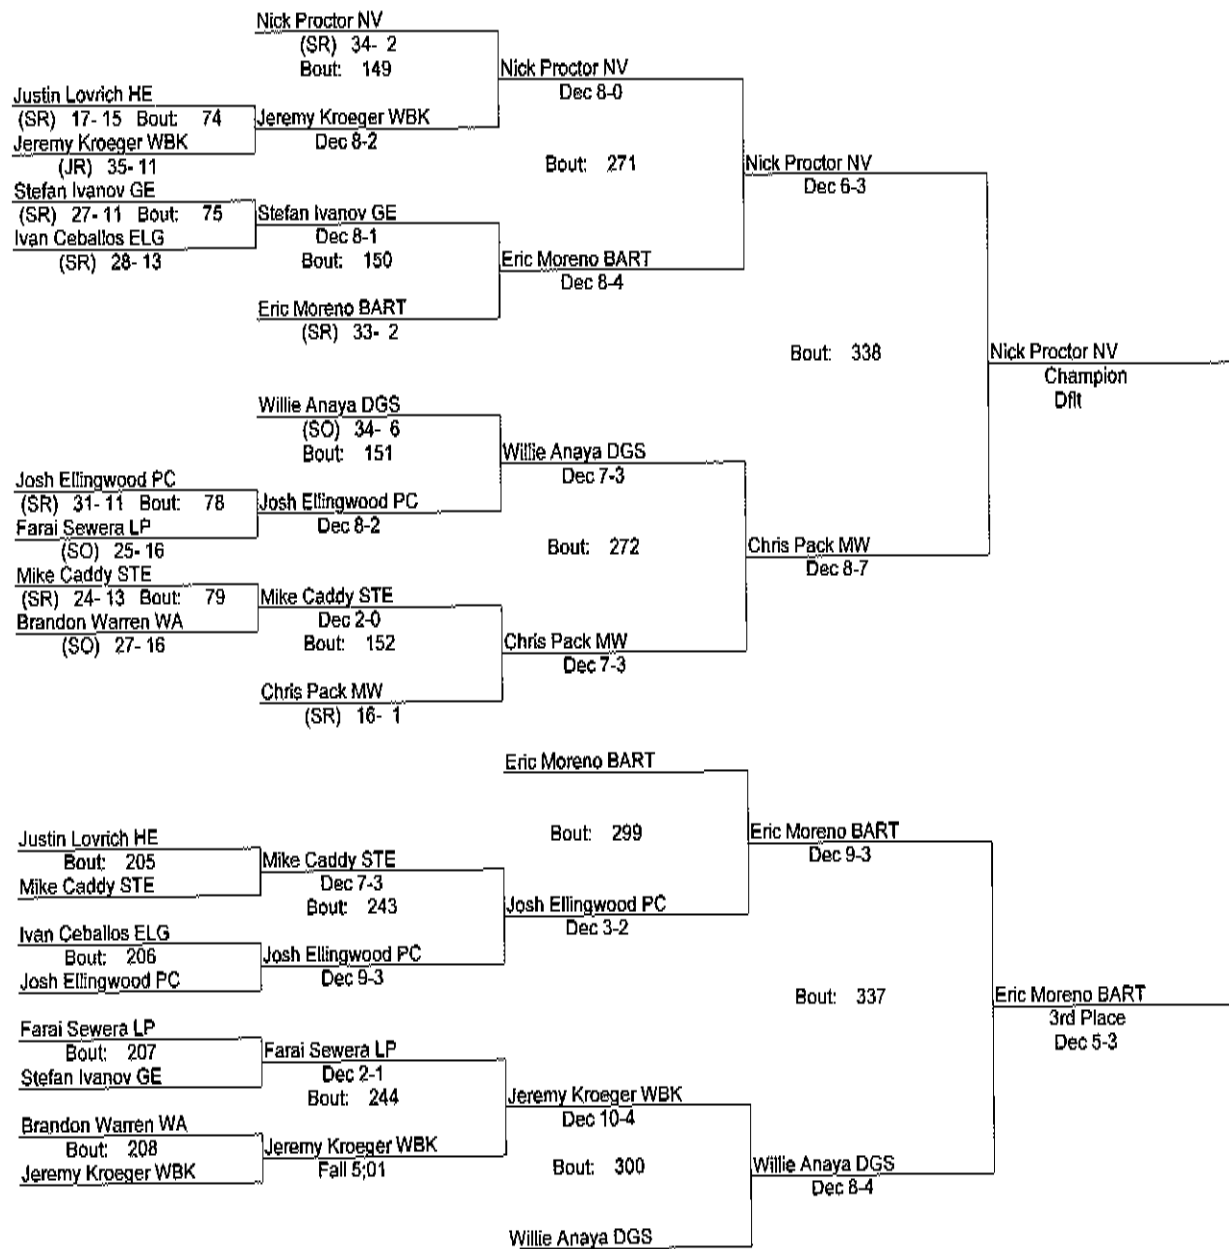

IHSA Sectional February 12 & 13 160

- Place Winners -
1st Nick Proctor NV (SR) 37- 2
2nd Chris Pack MW (SR) 18- 2
3rd Eric Moreno BART (SR) 36- 3
4th Willie Anaya DGS (SO) 36- 8