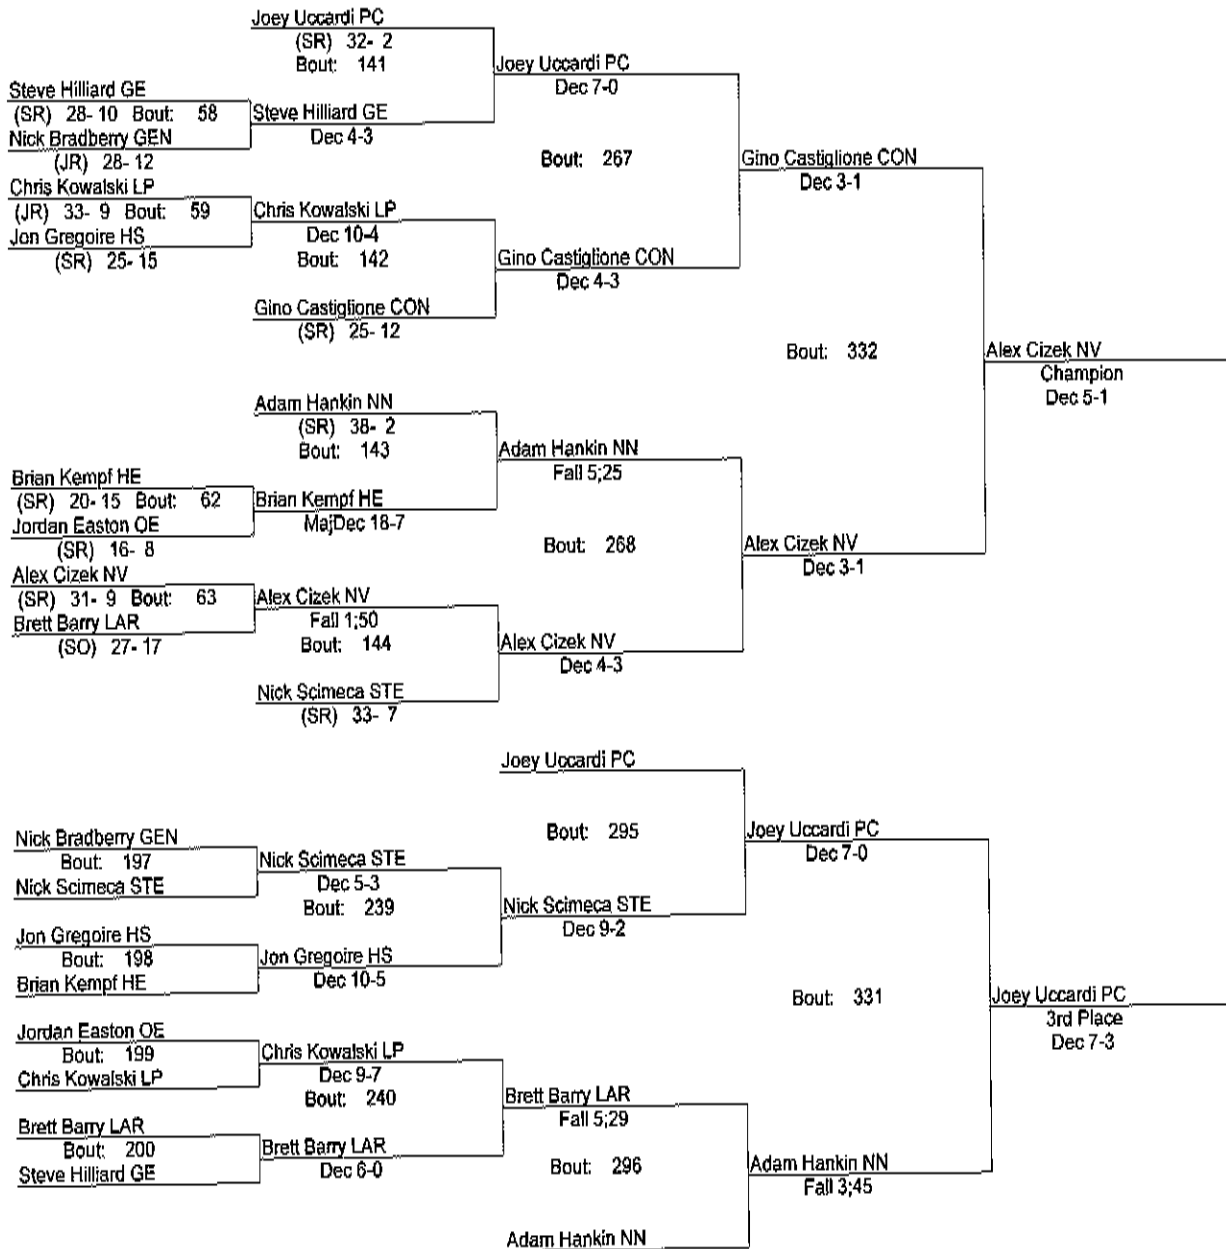

IHSA Sectional February 12 & 13 145

- Place Winners -
1st Alex Cizek NV (SR) 35- 9
2nd Gino Castiglione CON (SR) 27- 13
3rd Joey Uccardi PC (SR) 35- 3
4th Adam Hankin NN (SR) 40- 4