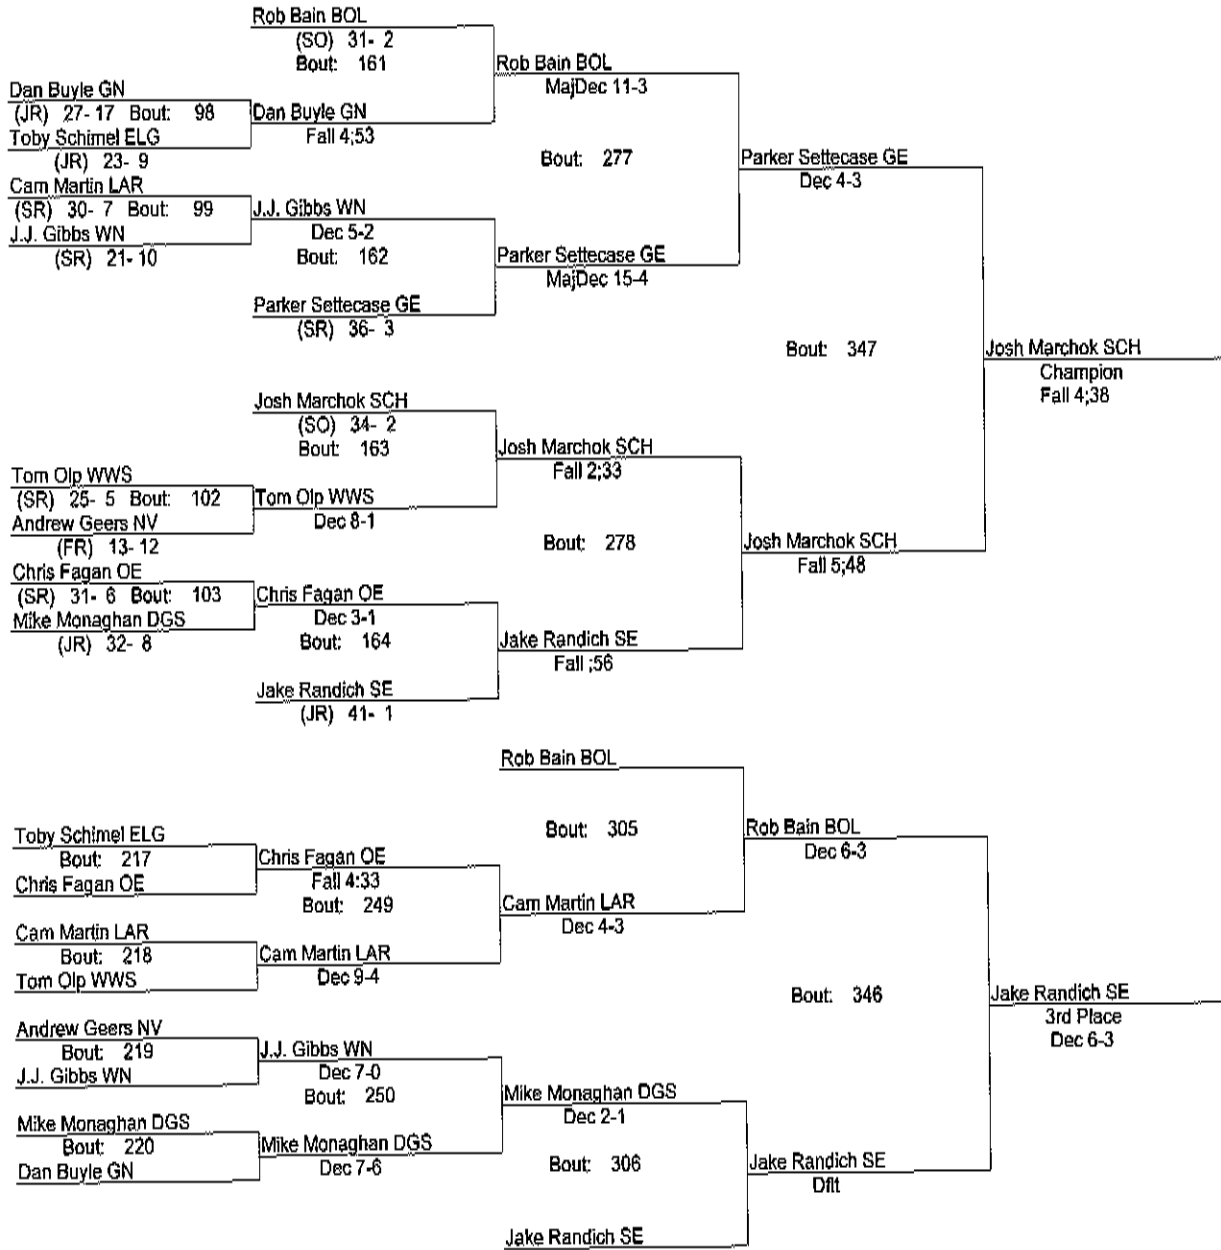

IHSA Sectional February 12 & 13 215

- Place Winners -
- 1st Josh Marchok SCH (SO) 37- 2
- 2nd Parker Settecase GE (SR) 38- 4
- 3rd Jake Randich SE (JR) 44- 2
- 4th Rob Bain BOL (SO) 33- 4