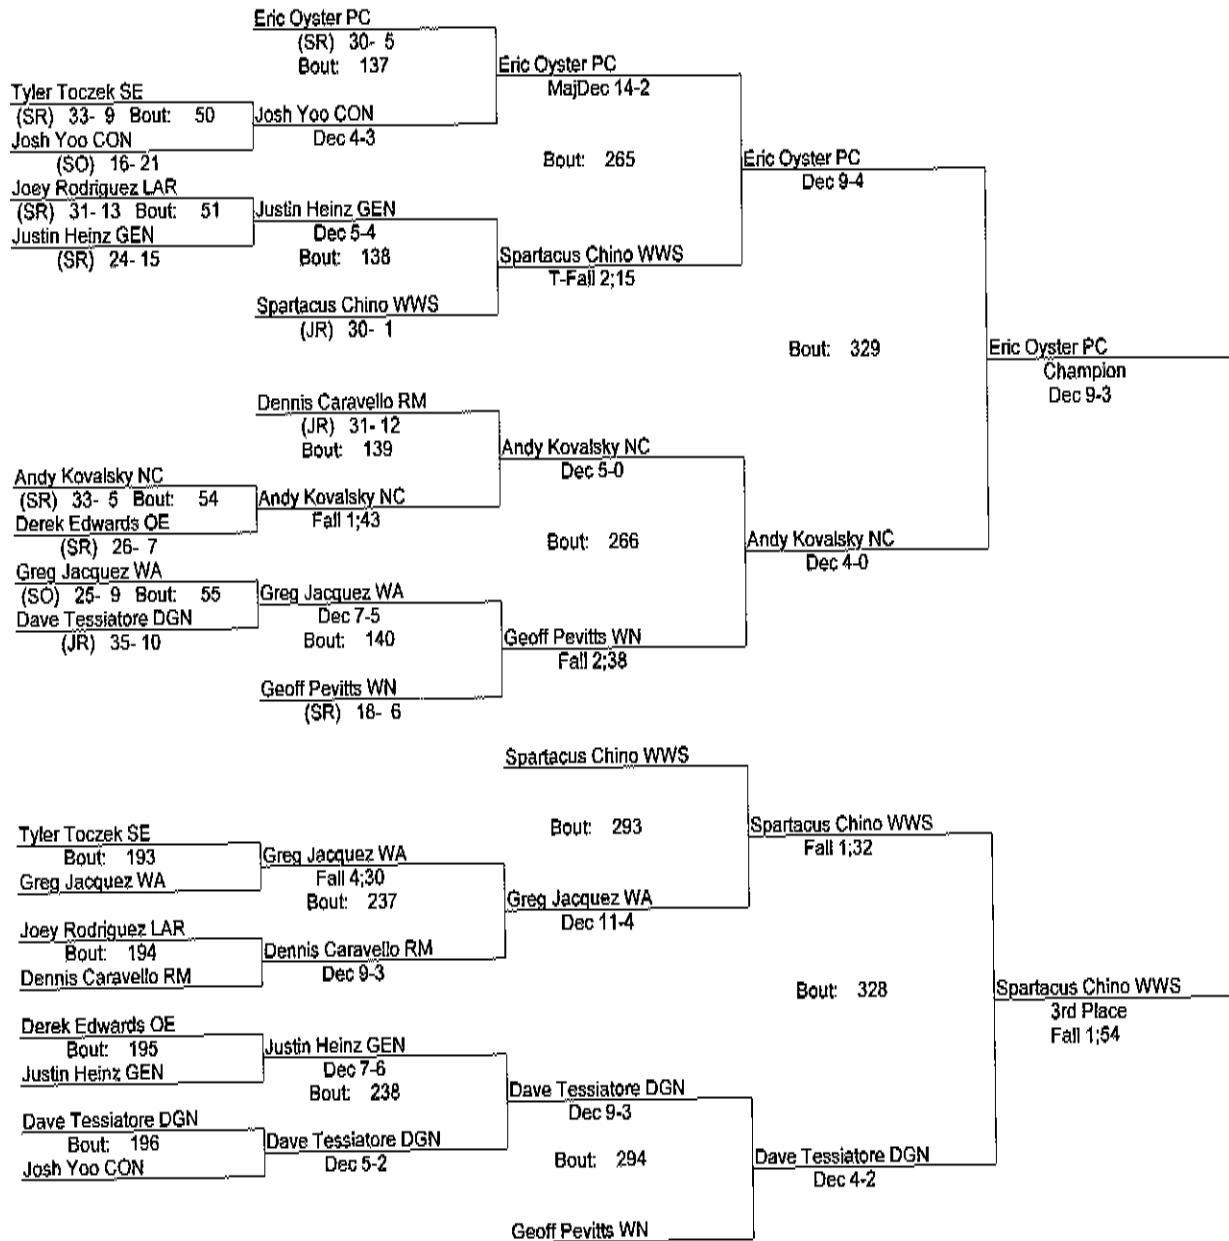

IHSA Sectional February 12 & 13 140

- Place Winners -
- 1st Eric Oyster PC (SR) 33- 5
- 2nd Andy Kovalsky NC (SR) 36- 6
- 3rd Spartacus Chino WWS (JR) 33- 2
- 4th Dave Tessiatore DGN (JR) 38- 12