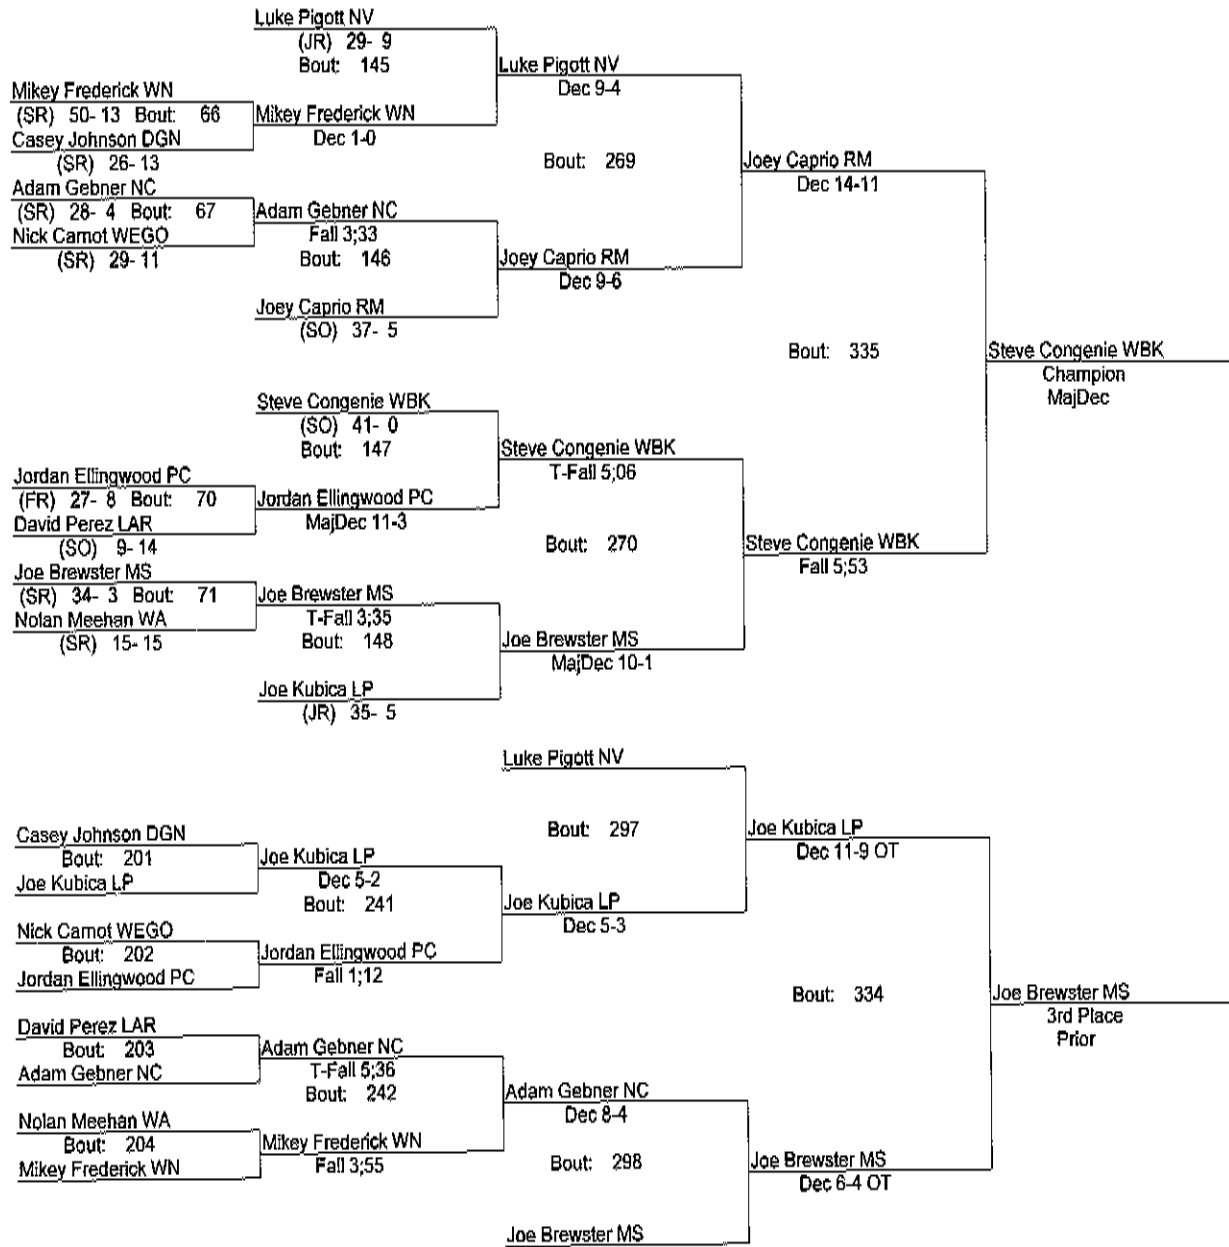

- Place Winners -
 1st Alex Cizek NV (SR) 35- 9
 2nd Gino Castiglione CON (SR) 27- 13
 3rd Joey Uccardi PC (SR) 35- 3
 4th Adam Hankin NN (SR) 40- 4

IHSA Sectional February 12 & 13 152

- Place Winners -**
- 1st Steve Congenie WBK (SO) 44- 0
 - 2nd Joey Caprio RM (SO) 39- 6
 - 3rd Joe Brewster MS (SR) 38- 4
 - 4th Joe Kubica LP (JR) 38- 7