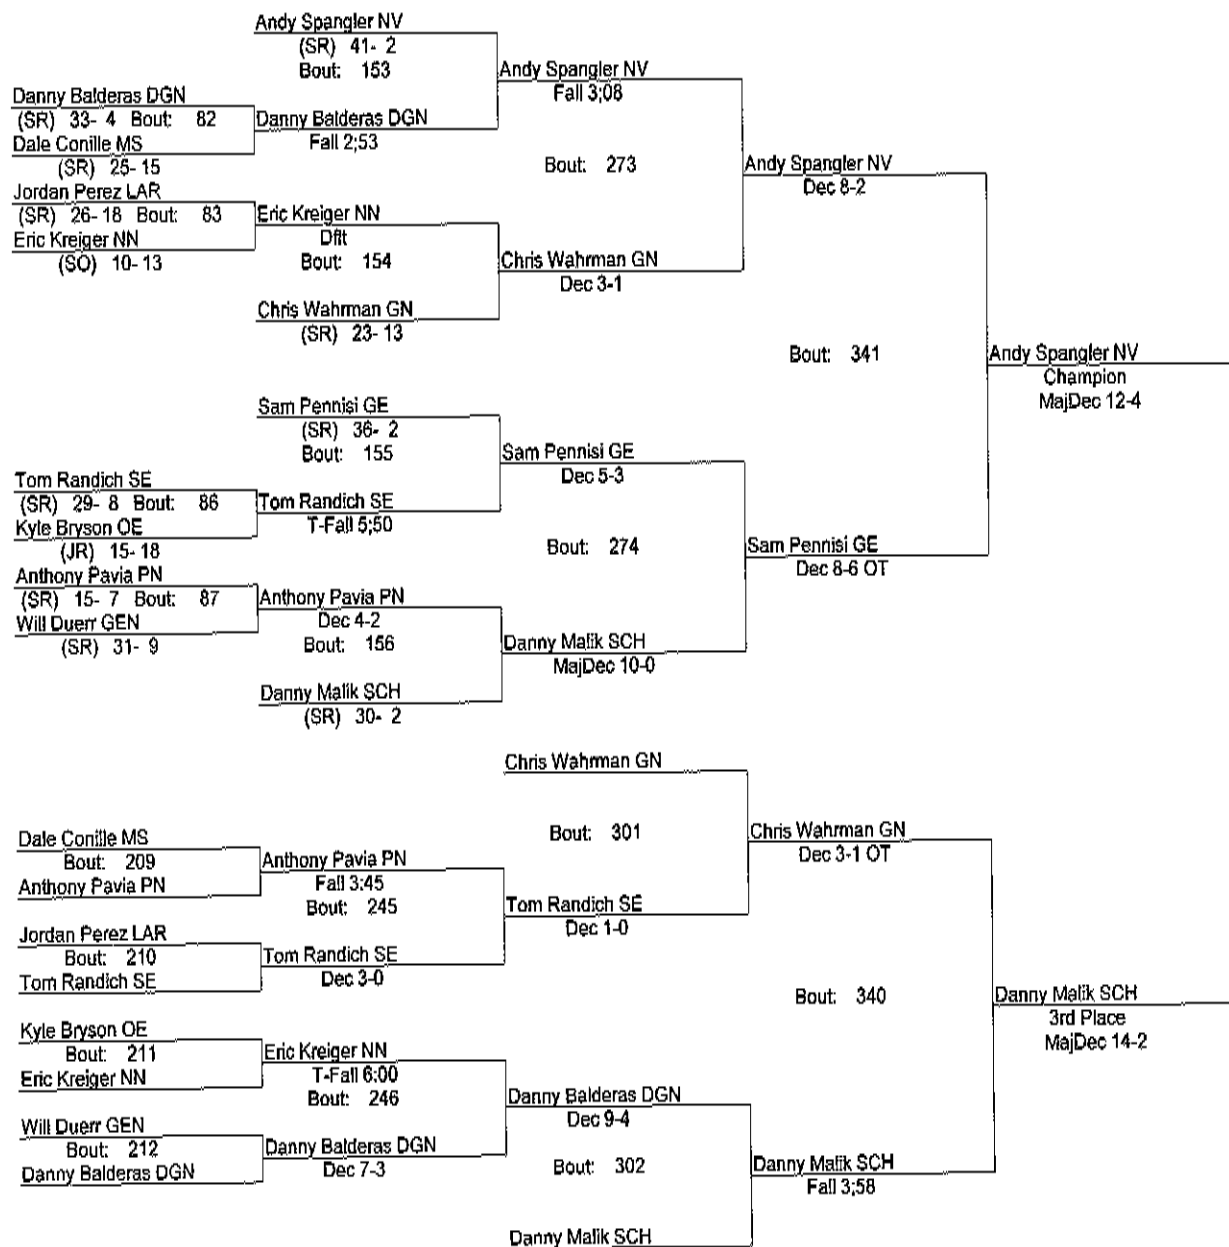

IHSA Sectional February 12 & 13 171

- Place Winners -
1st Andy Spangler NV (SR) 44- 2
2nd Sam Pennisi GE (SR) 38- 3
3rd Danny Malik SCH (SR) 33- 3
4th Chris Wahrman GN (SR) 25- 15