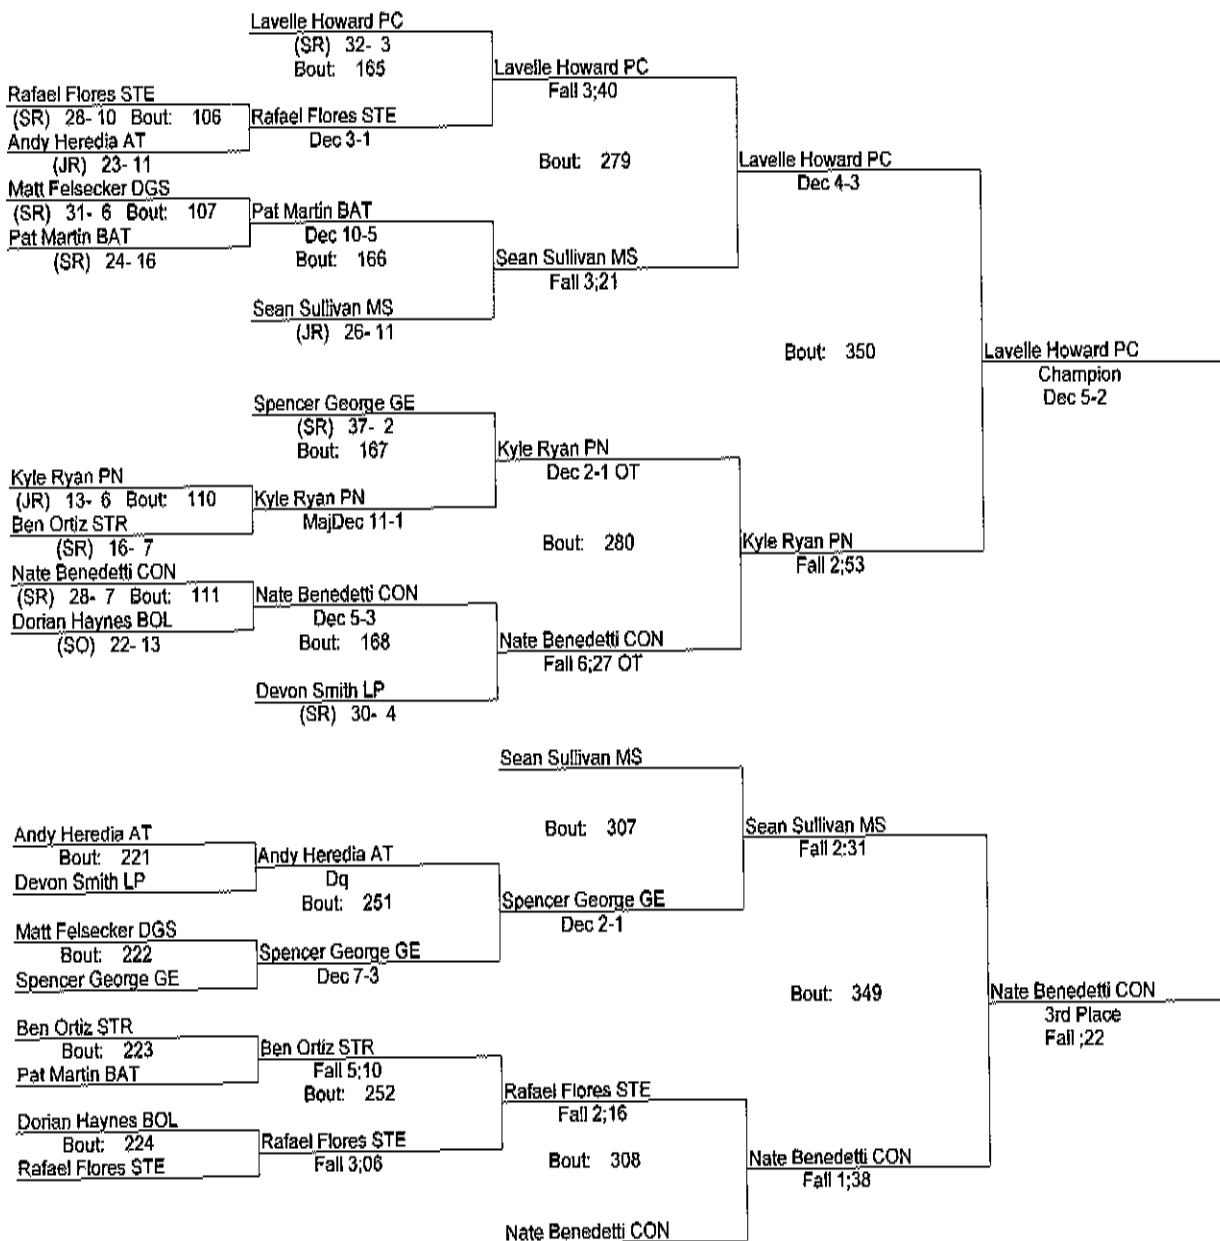

IHSA Sectional February 12 & 13 215

- Place Winners -
- 1st Josh Marchok SCH (SO) 37- 2
- 2nd Parker Settecase GE (SR) 38- 4
- 3rd Jake Randich SE (JR) 44- 2
- 4th Rob Bain BOL (SO) 33- 4

IHSA Sectional

February 12 & 13

285

- Place Winners -
- 1st Lavelle Howard PC (SR) 35- 3
 - 2nd Kyle Ryan PN (JR) 16- 7
 - 3rd Nate Benedetti CON (SR) 32- 8
 - 4th Sean Sullivan MS (JR) 28-13