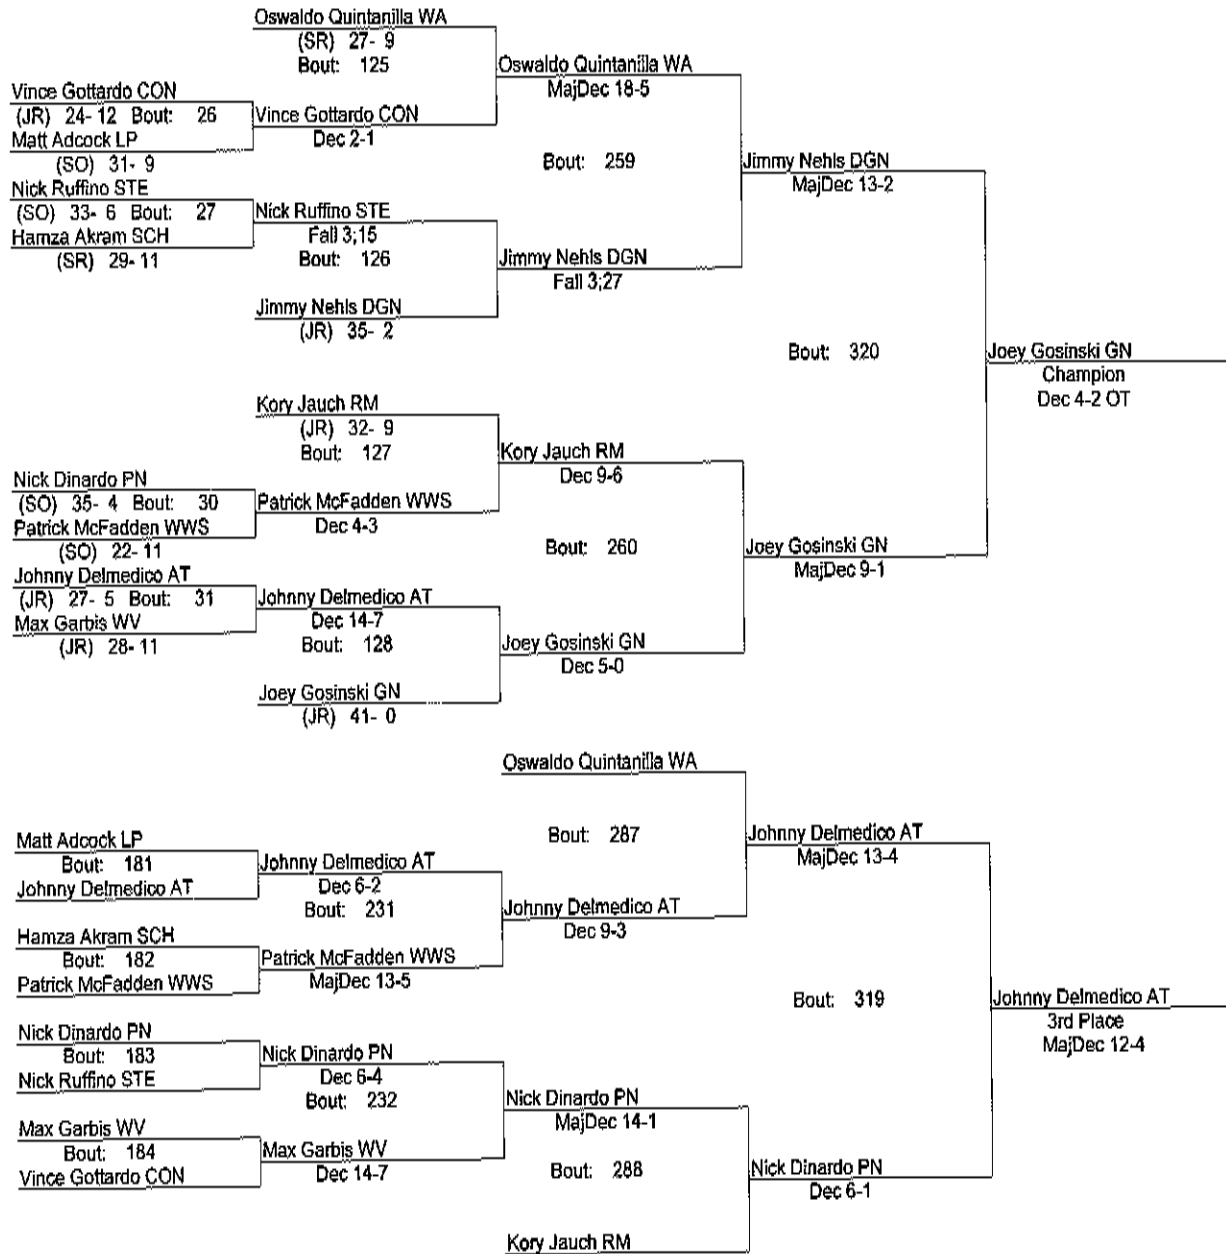

IHSA Sectional

February 12 & 13

119

- Place Winners -
- 1st Matt Cavallaris NV (SR) 42- 2
 - 2nd Miguel Venecia WA (JR) 36- 9
 - 3rd Logan Arlis BAT (SR) 38- 1
 - 4th Joe Dede STE (JR) 25-13

IHSA Sectional February 12 & 13 125