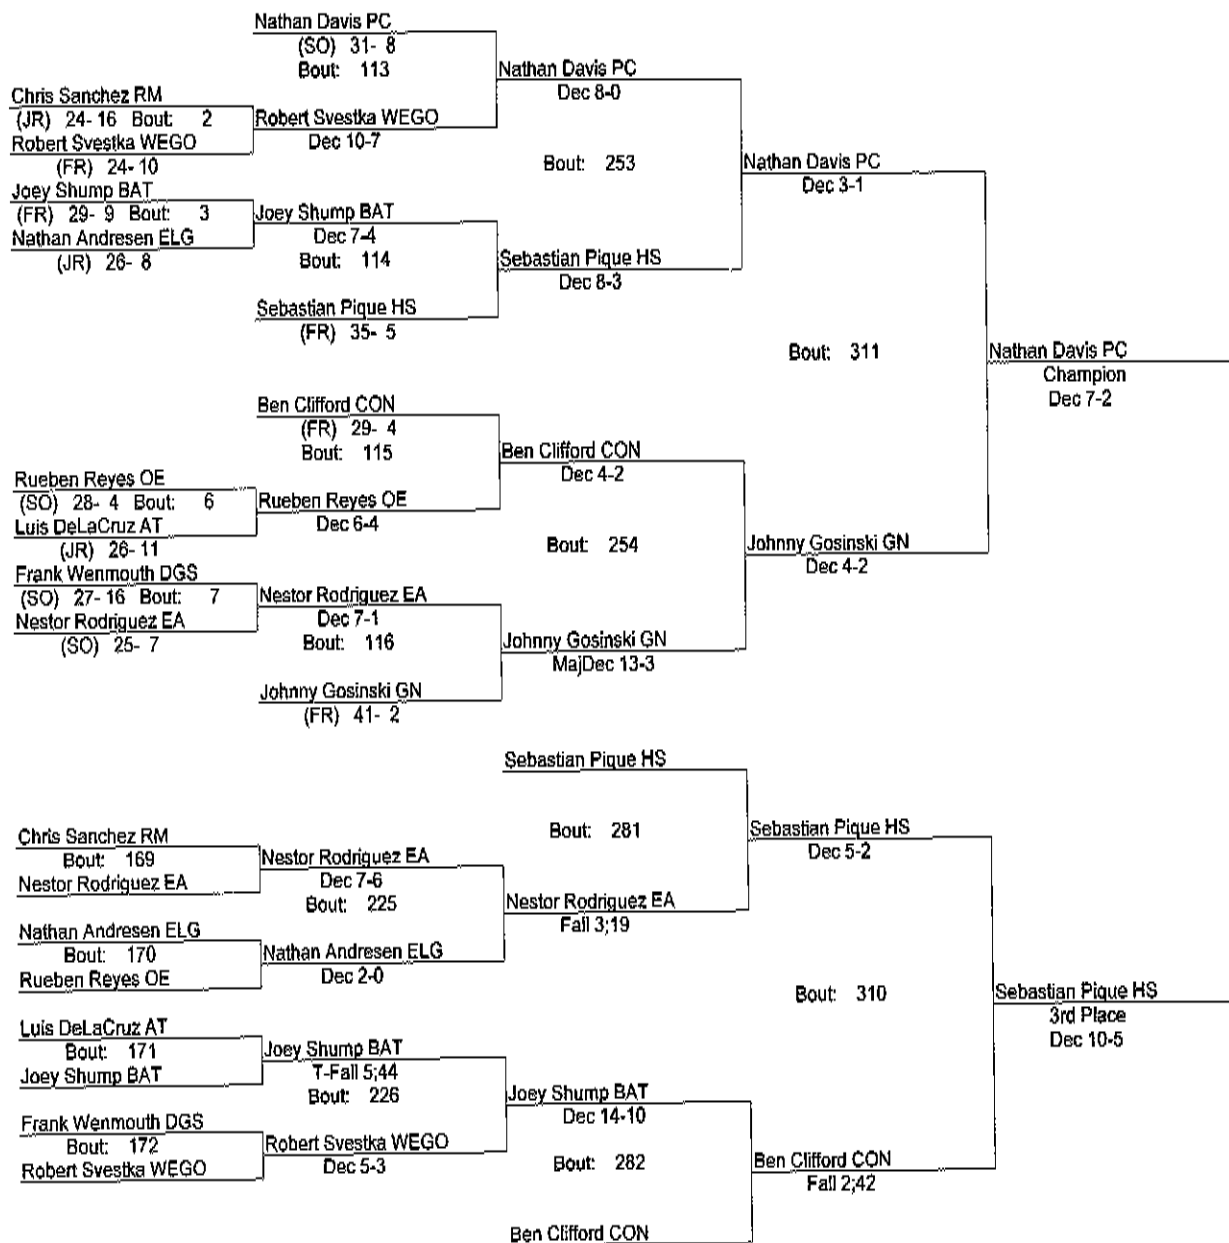

IHSA Sectional February 12 & 13 103

- Place Winners -
 1st Nathan Davis PC (SO) 34- 8
 2nd Johnny Gosinski GN (FR) 43- 3
 3rd Sebastian Pique HS (FR) 38- 6
 4th Ben Clifford CON (FR) 31- 6

IHSA Sectional February 12 & 13 112