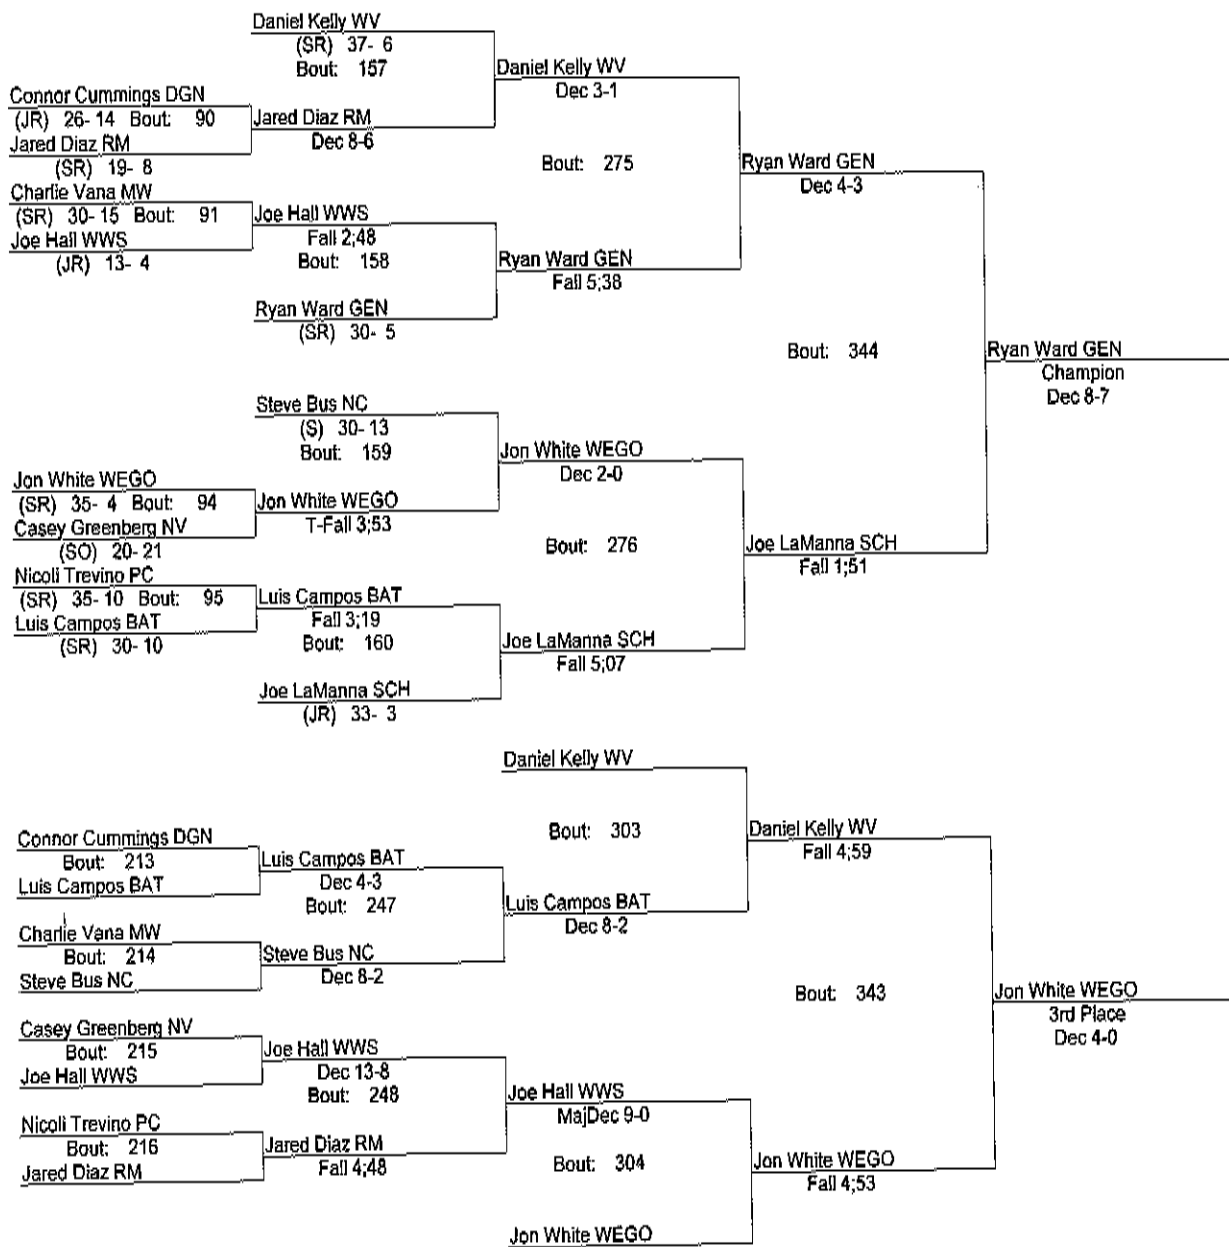

IHSA Sectional February 12 & 13 189

- Place Winners -
1st Ryan Ward GEN (SR) 33- 5
2nd Joe LaManna SCH (JR) 35- 4
3rd Jon White WEGO (SR) 39- 5
4th Daniel Kelly WV (SR) 39- 8