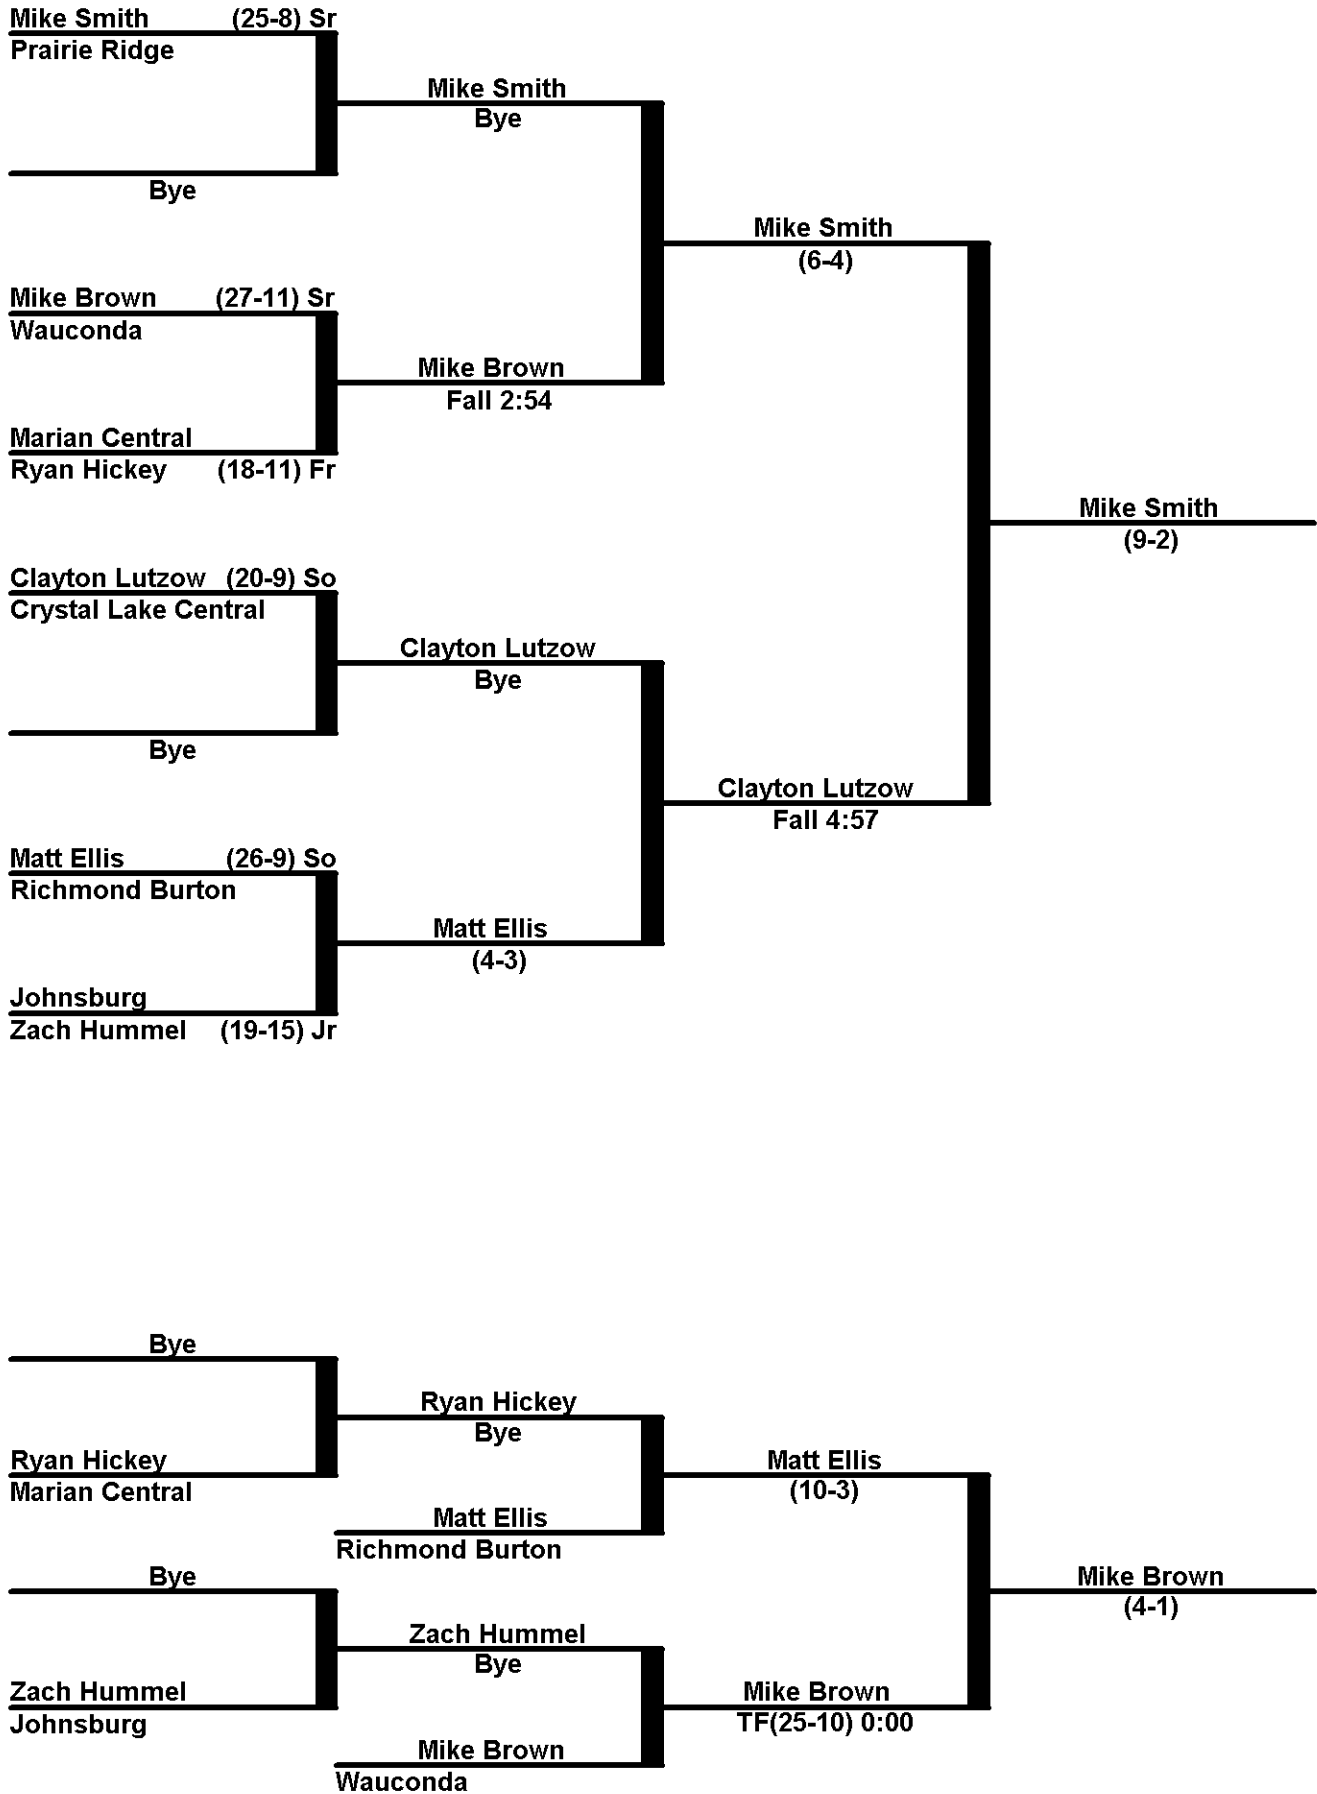

Zach Sell
Marian Central

Bye

Chris Maier
Crystal Lake Central

Championship Bracket 119 Woodstock Class 2A Regionals

Championship Bracket 125 Woodstock Class 2A Regionals

Championship Bracket 135 Woodstock Class 2A Regionals