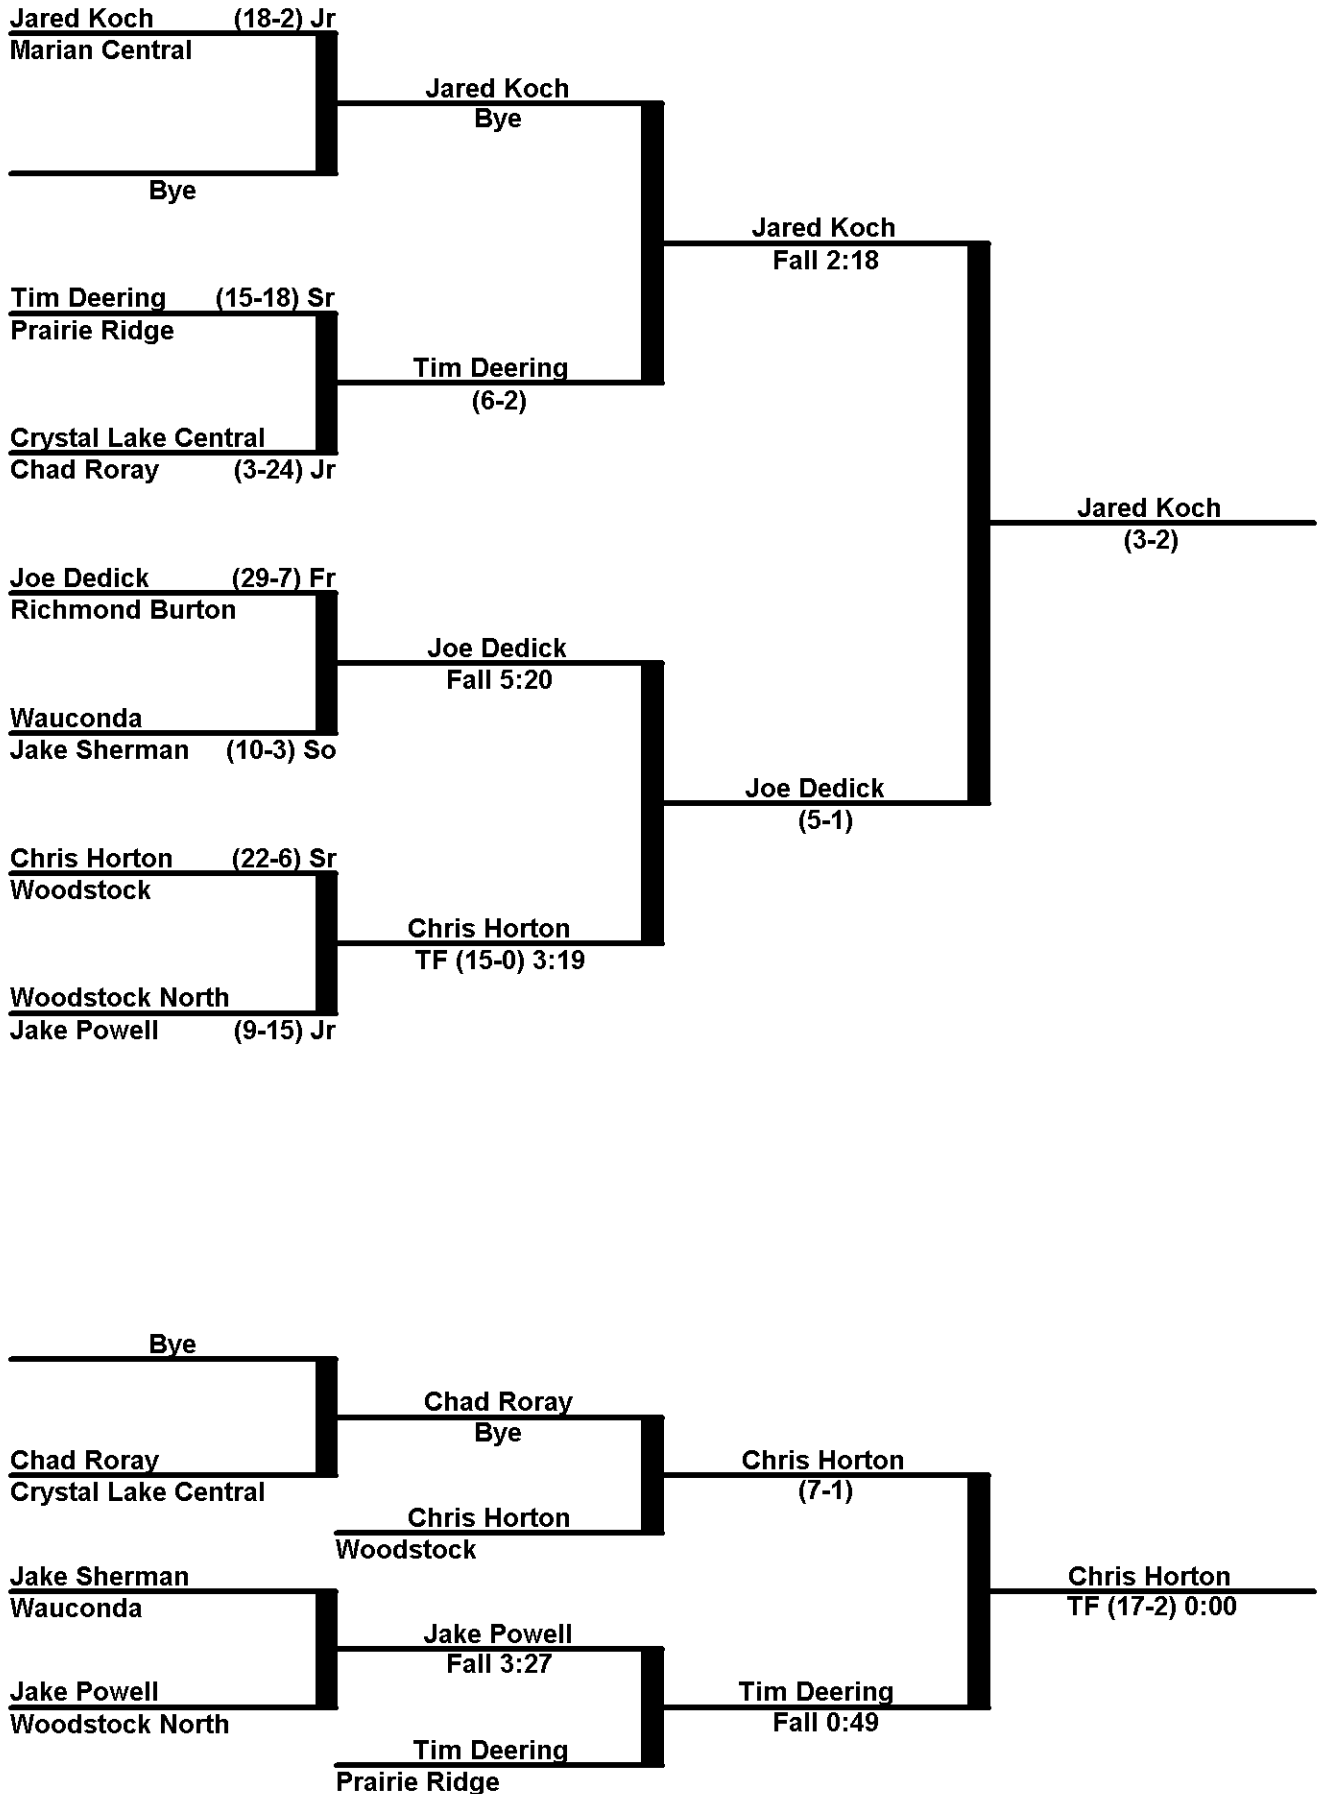

Championship Bracket 171 Woodstock Class 2A Regionals