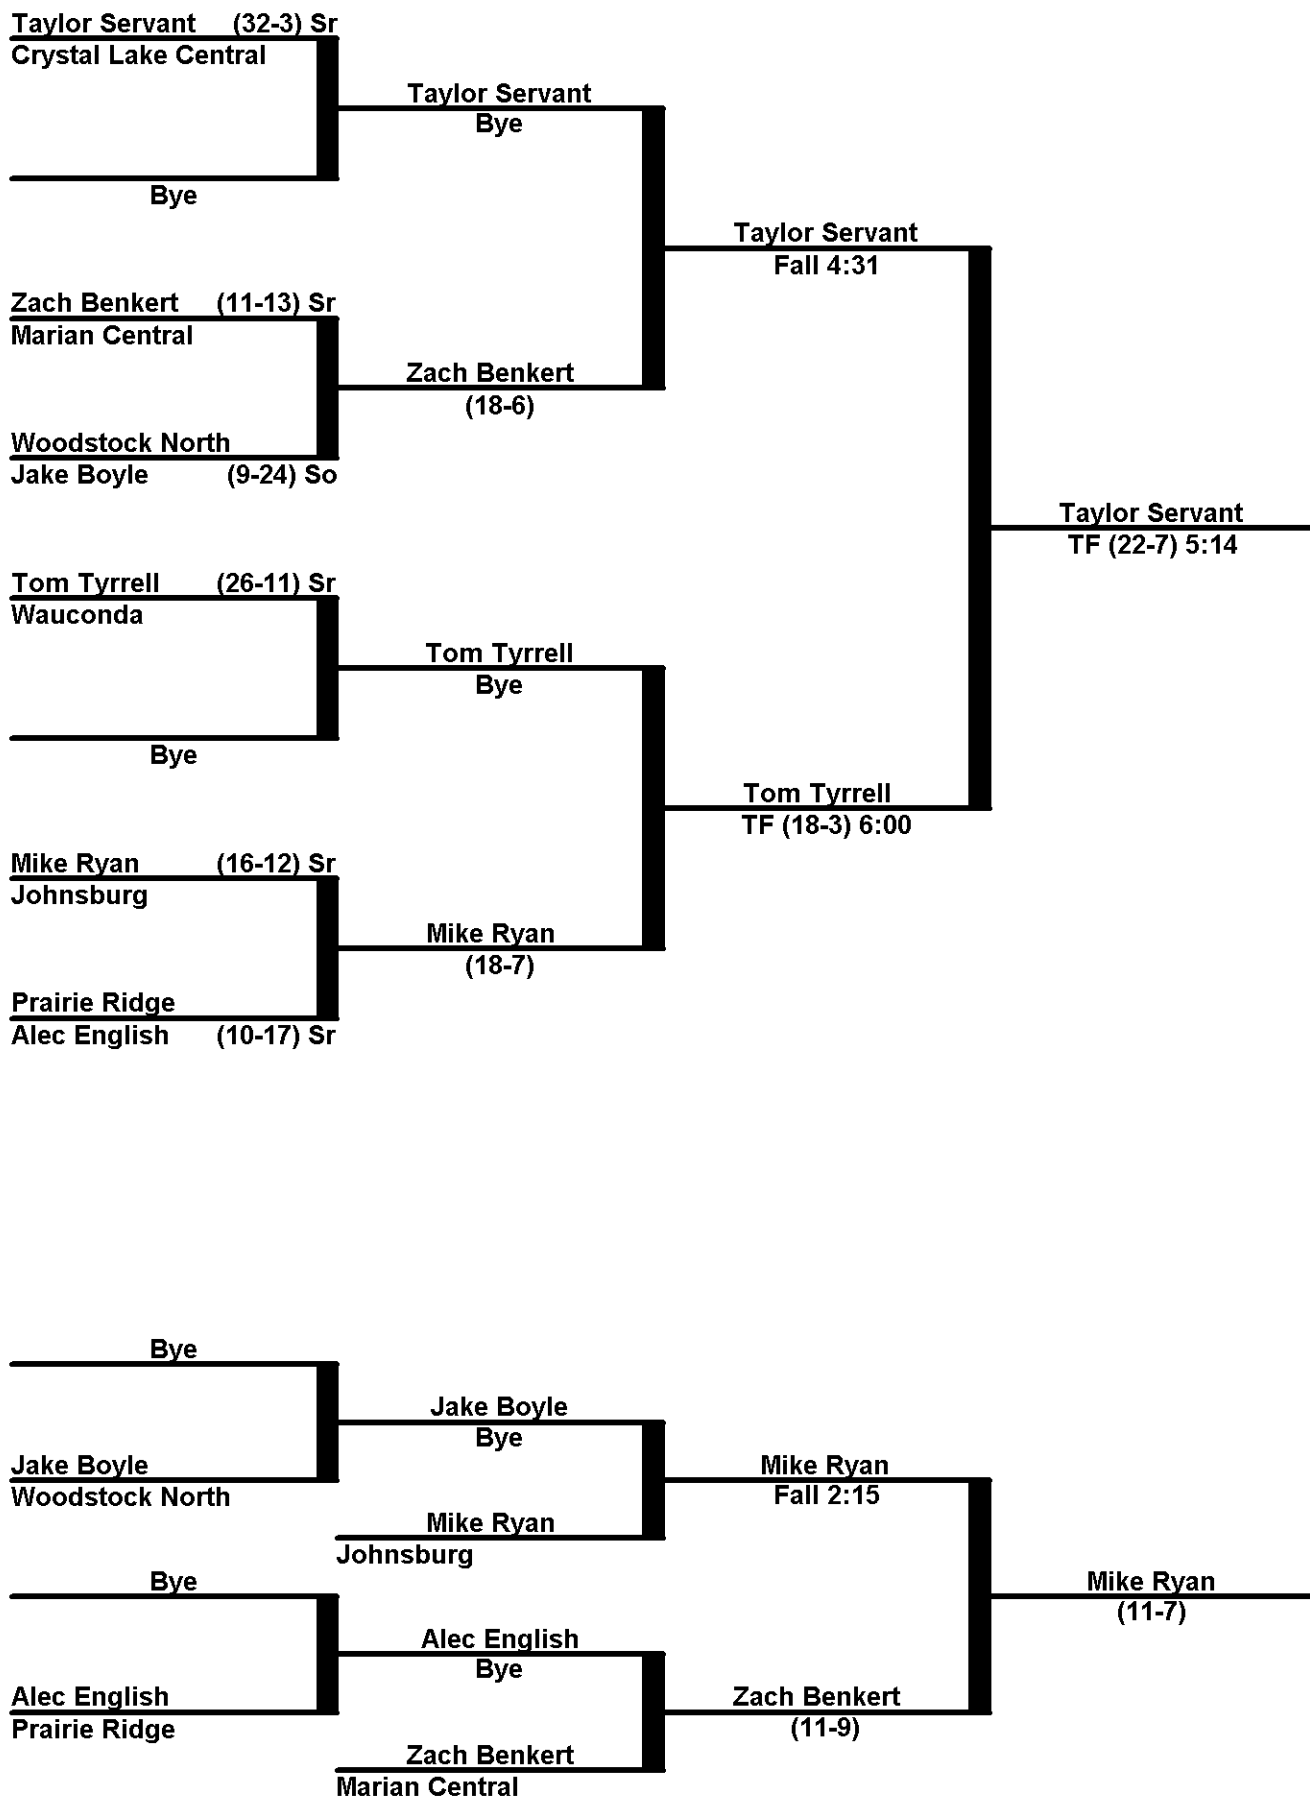

Championship Bracket 140 Woodstock Class 2A Regionals