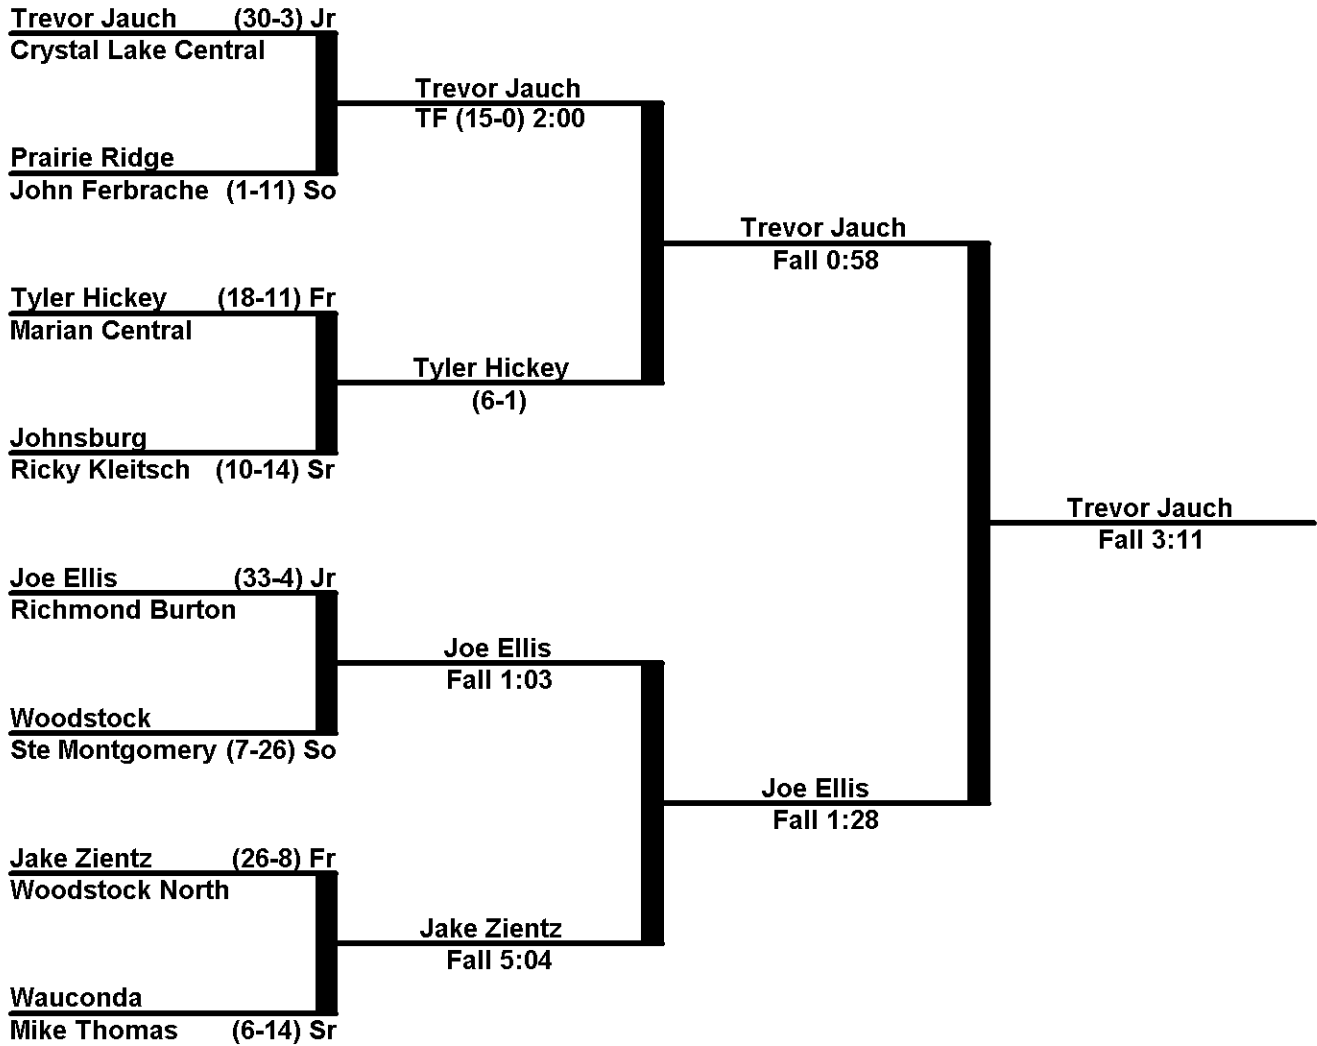

Zach Sell
Marian Central

Bye

Chris Maier
Crystal Lake Central

Championship Bracket 119 Woodstock Class 2A Regionals

Championship Bracket 125 Woodstock Class 2A Regionals

Championship Bracket 135 Woodstock Class 2A Regionals