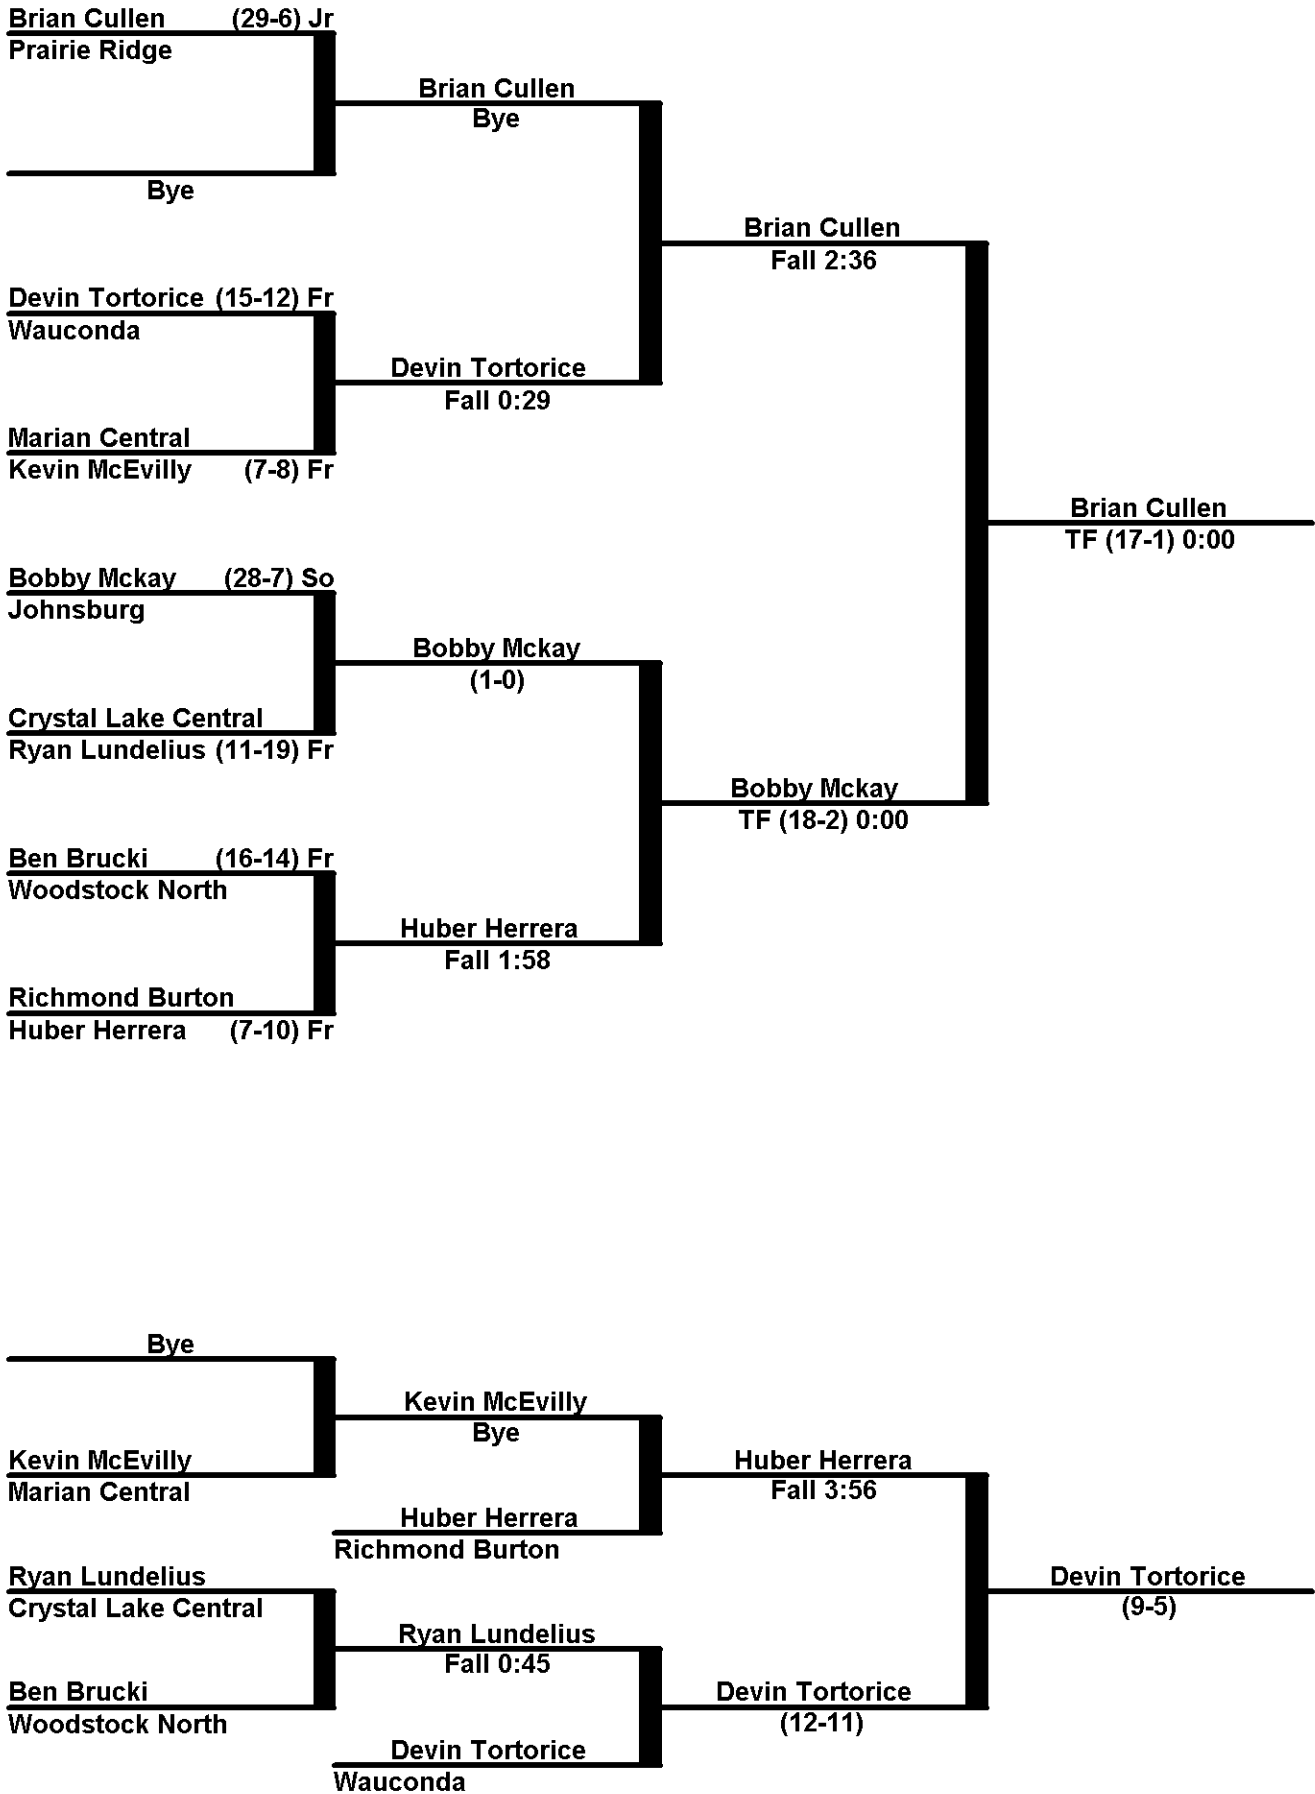

Championship Bracket 103 Woodstock Class 2A Regionals

Championship Bracket 112 Woodstock Class 2A Regionals

Zach Synon (29-10) So
Prairie Ridge

Bye

Zach Synon
Bye

Zach Synon
(9-0)

Dyl Shanholtzer (11-13) Fr
Wauconda