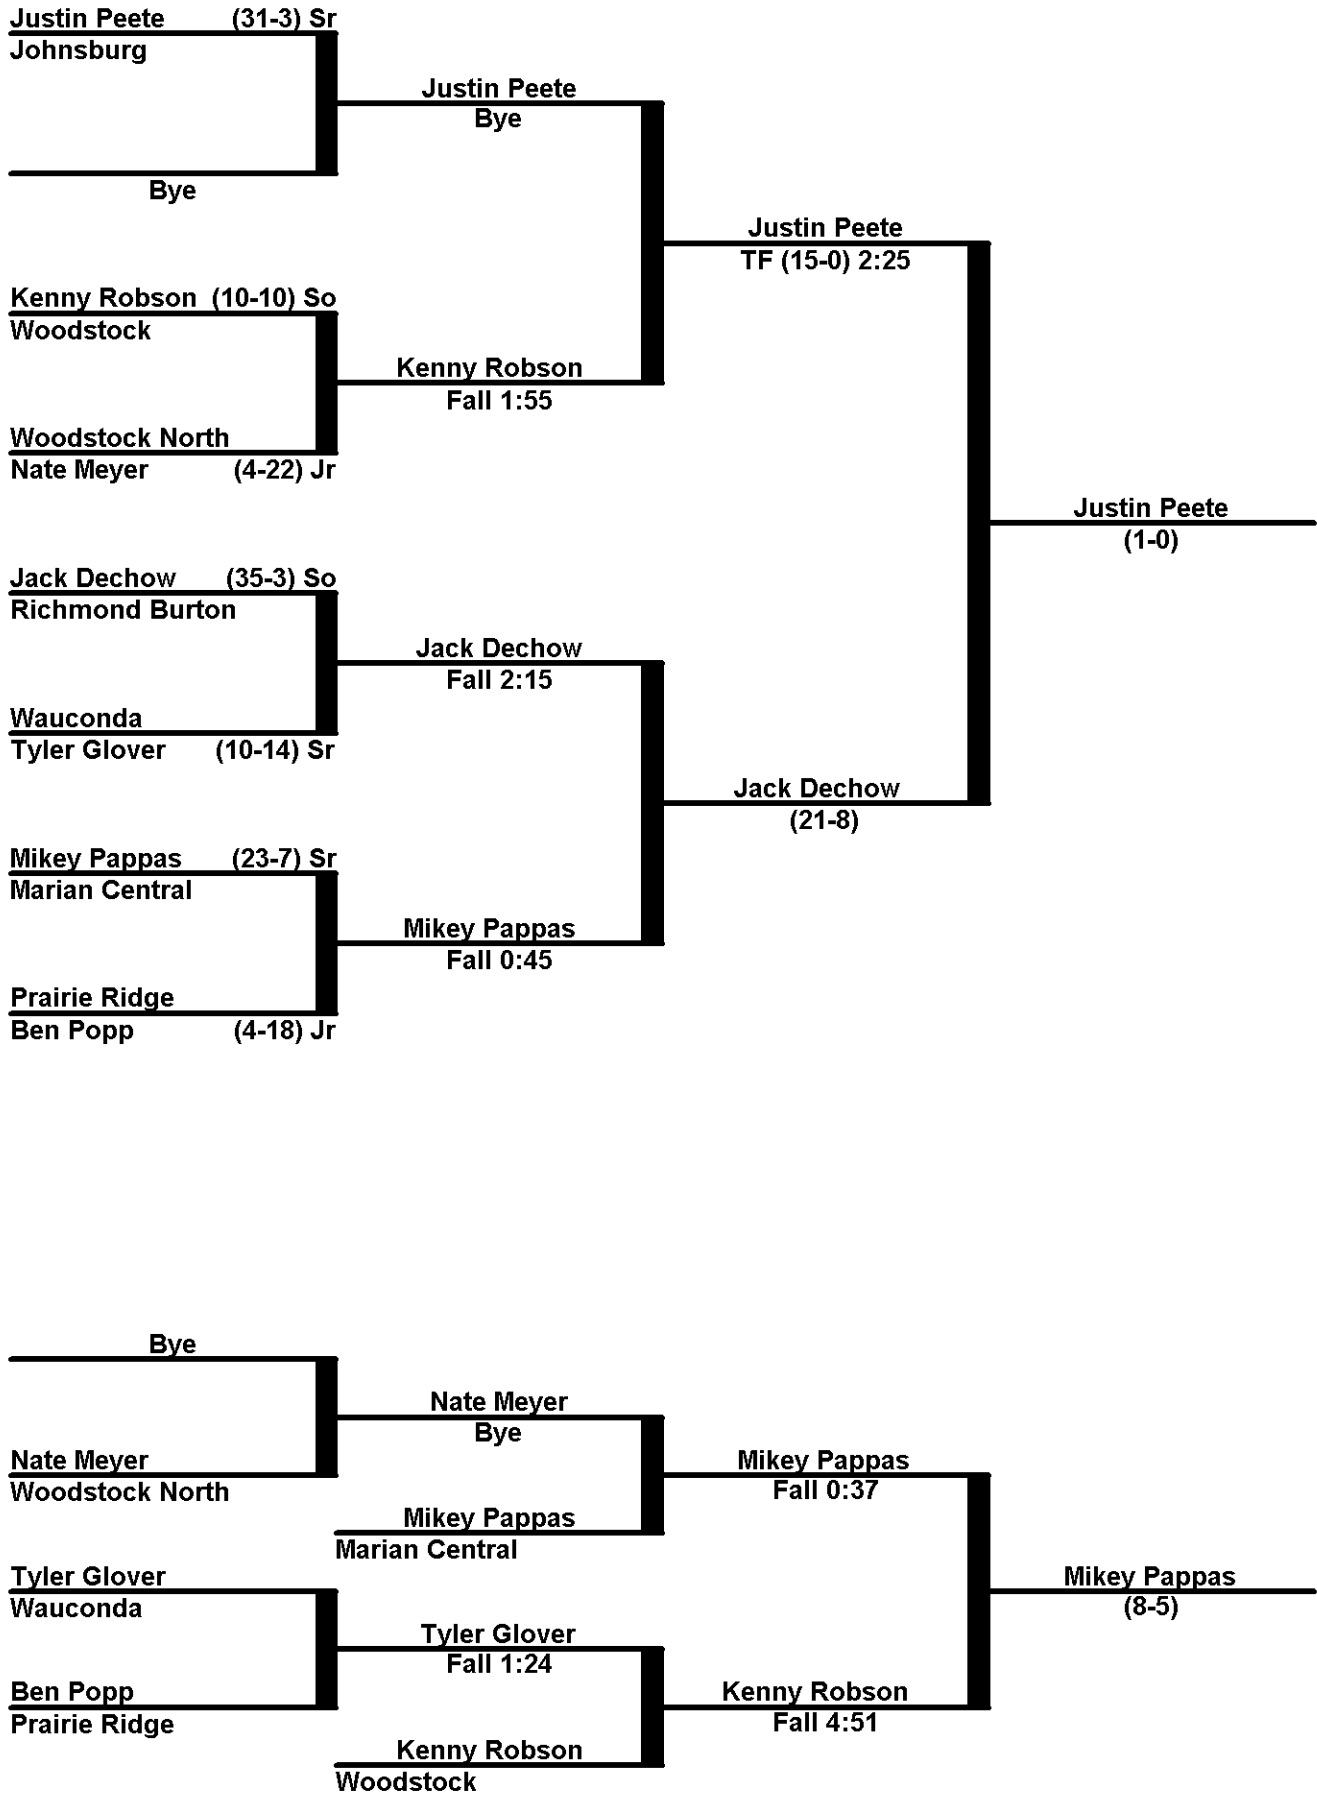

Championship Bracket 160 Woodstock Class 2A Regionals